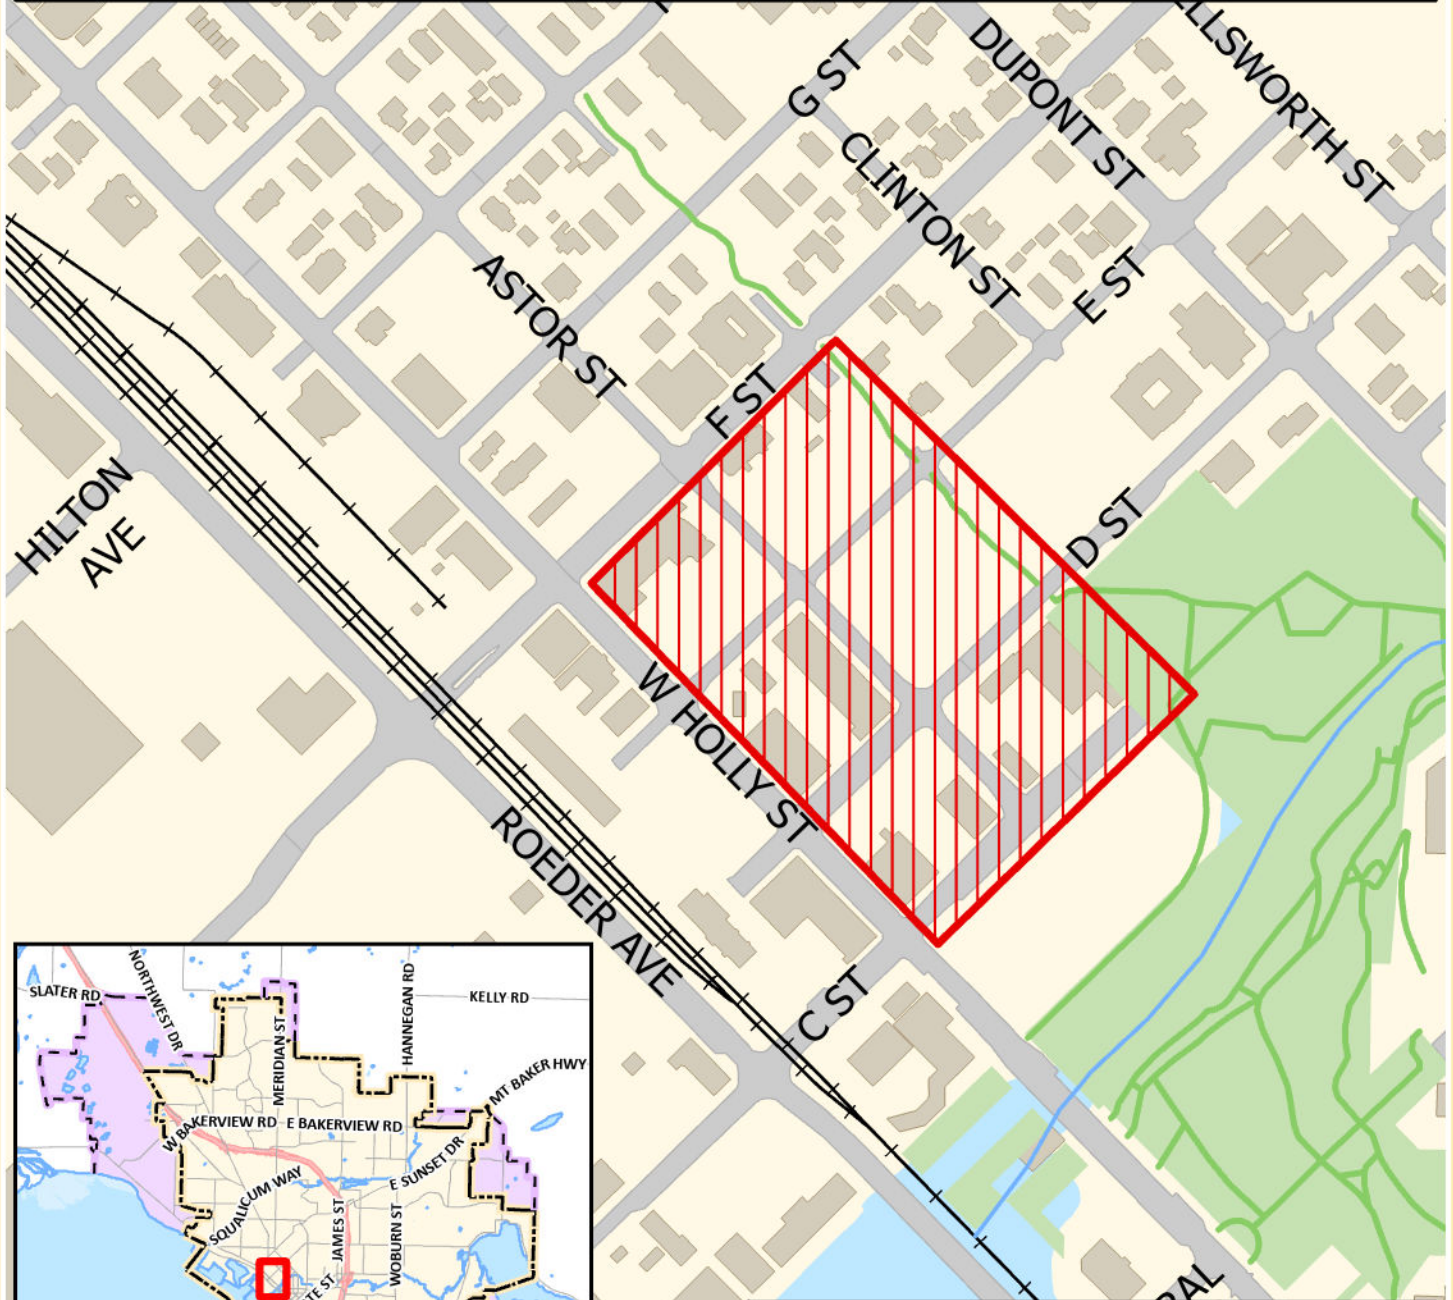

City of Bellingham ES-0562 Old Town Urban Village Streetscape Improvements

Legend

- Project Area
- Parks
- City Limits
- Urban Growth Area
- Trails