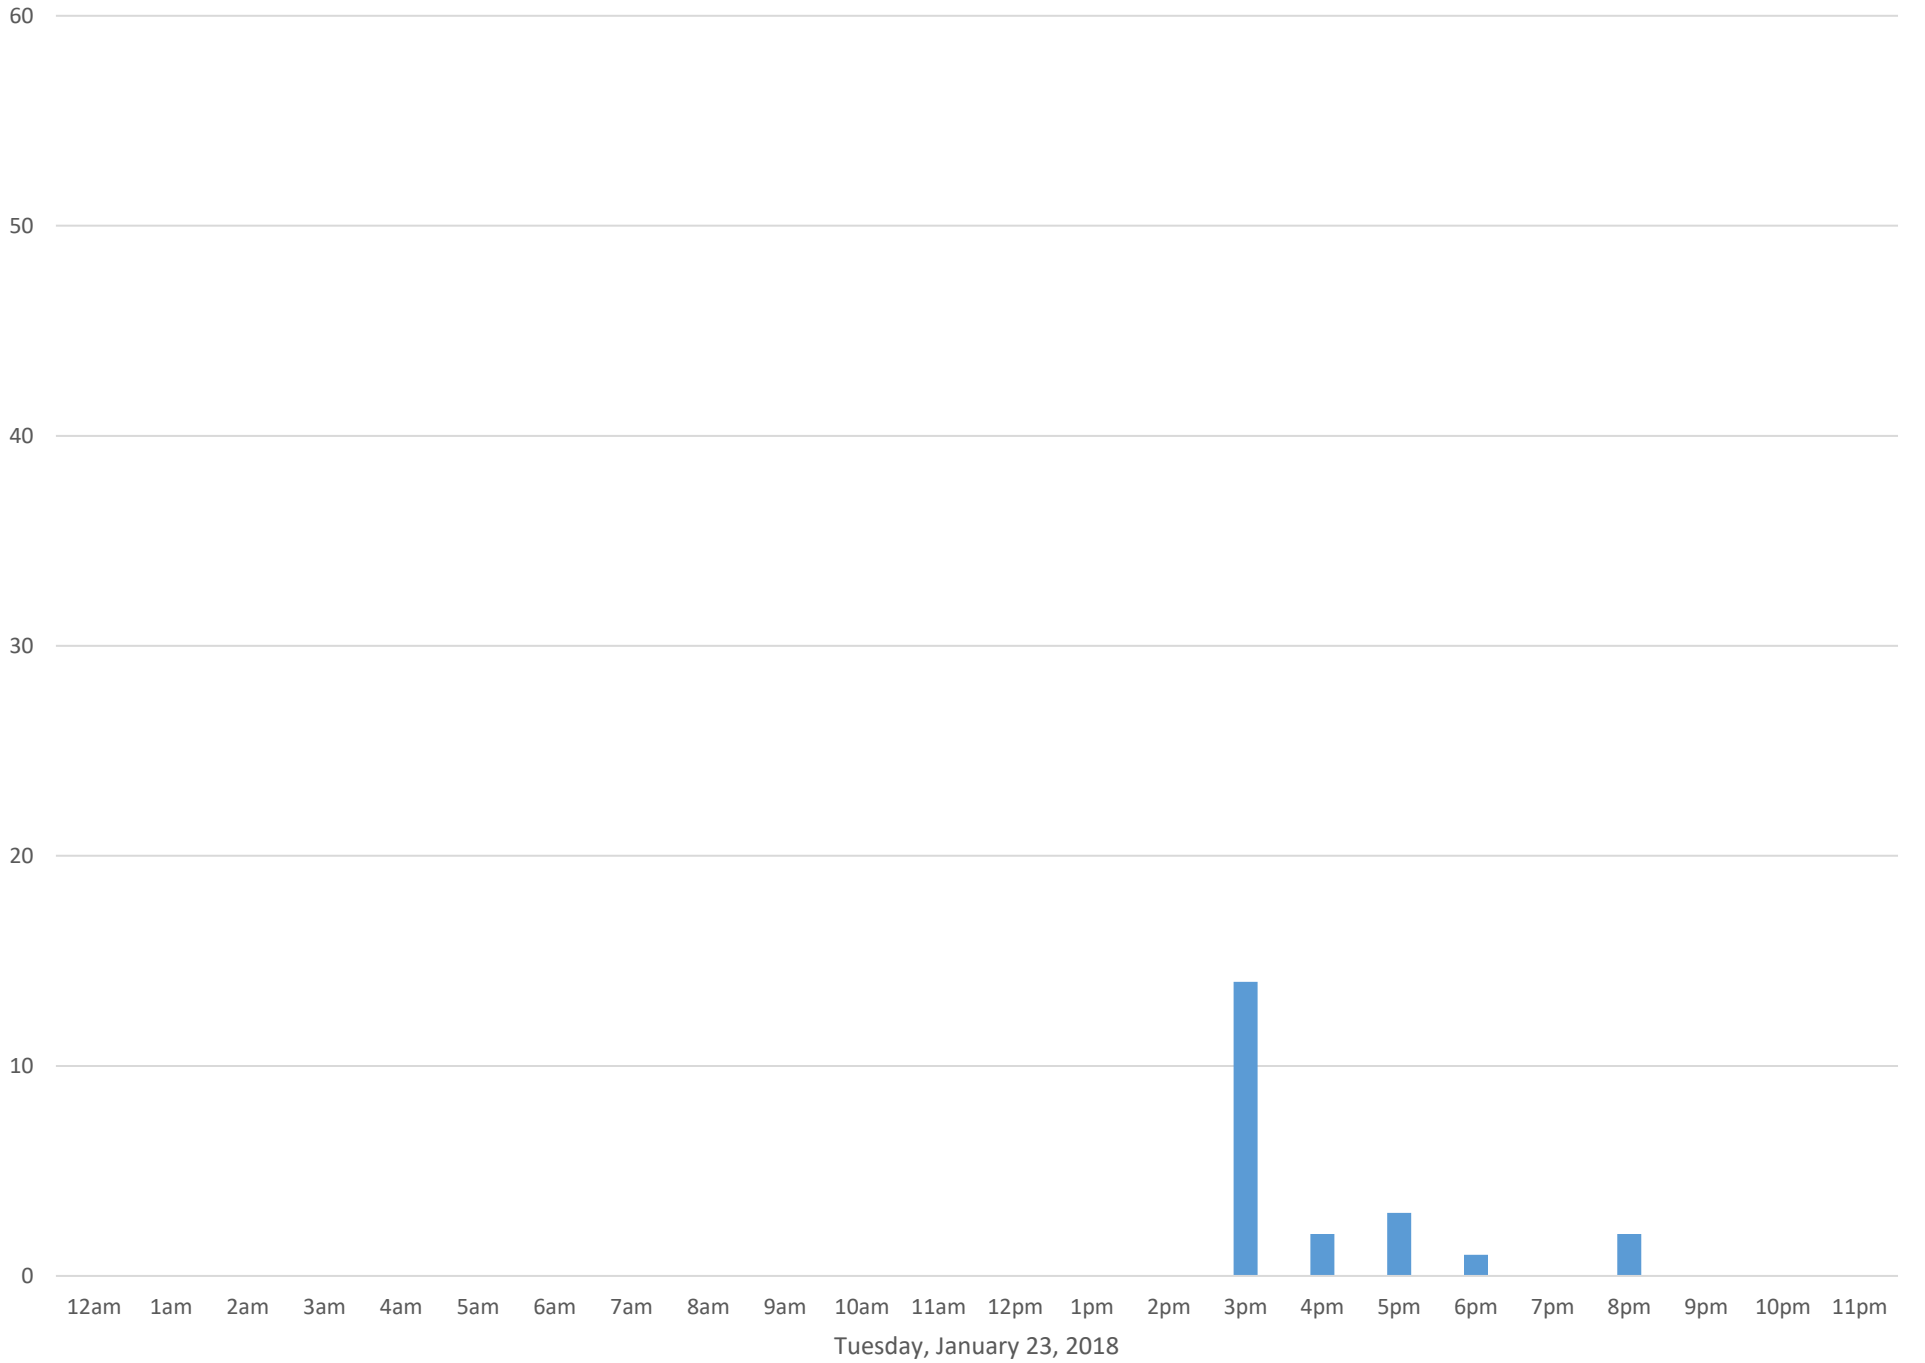

South Bay Trail January 2018

Monthly Data

Total Count = 870

South Bay Trail

South Bay Trail

South Bay Trail

Wednesday, January 3, 2018

South Bay Trail

Thursday, January 4, 2018

South Bay Trail

South Bay Trail

Saturday, January 6, 2018

South Bay Trail

South Bay Trail

Wednesday, January 24, 2018

South Bay Trail

South Bay Trail

Friday, January 26, 2018

South Bay Trail

South Bay Trail

South Bay Trail

60

50

40

30

20

10

0

12am 1am 2am 3am 4am 5am 6am 7am 8am 9am 10am 11am 12pm 1pm 2pm 3pm 4pm 5pm 6pm 7pm 8pm 9pm 10pm 11pm

Monday, January 29, 2018

South Bay Trail

Tuesday, January 30, 2018