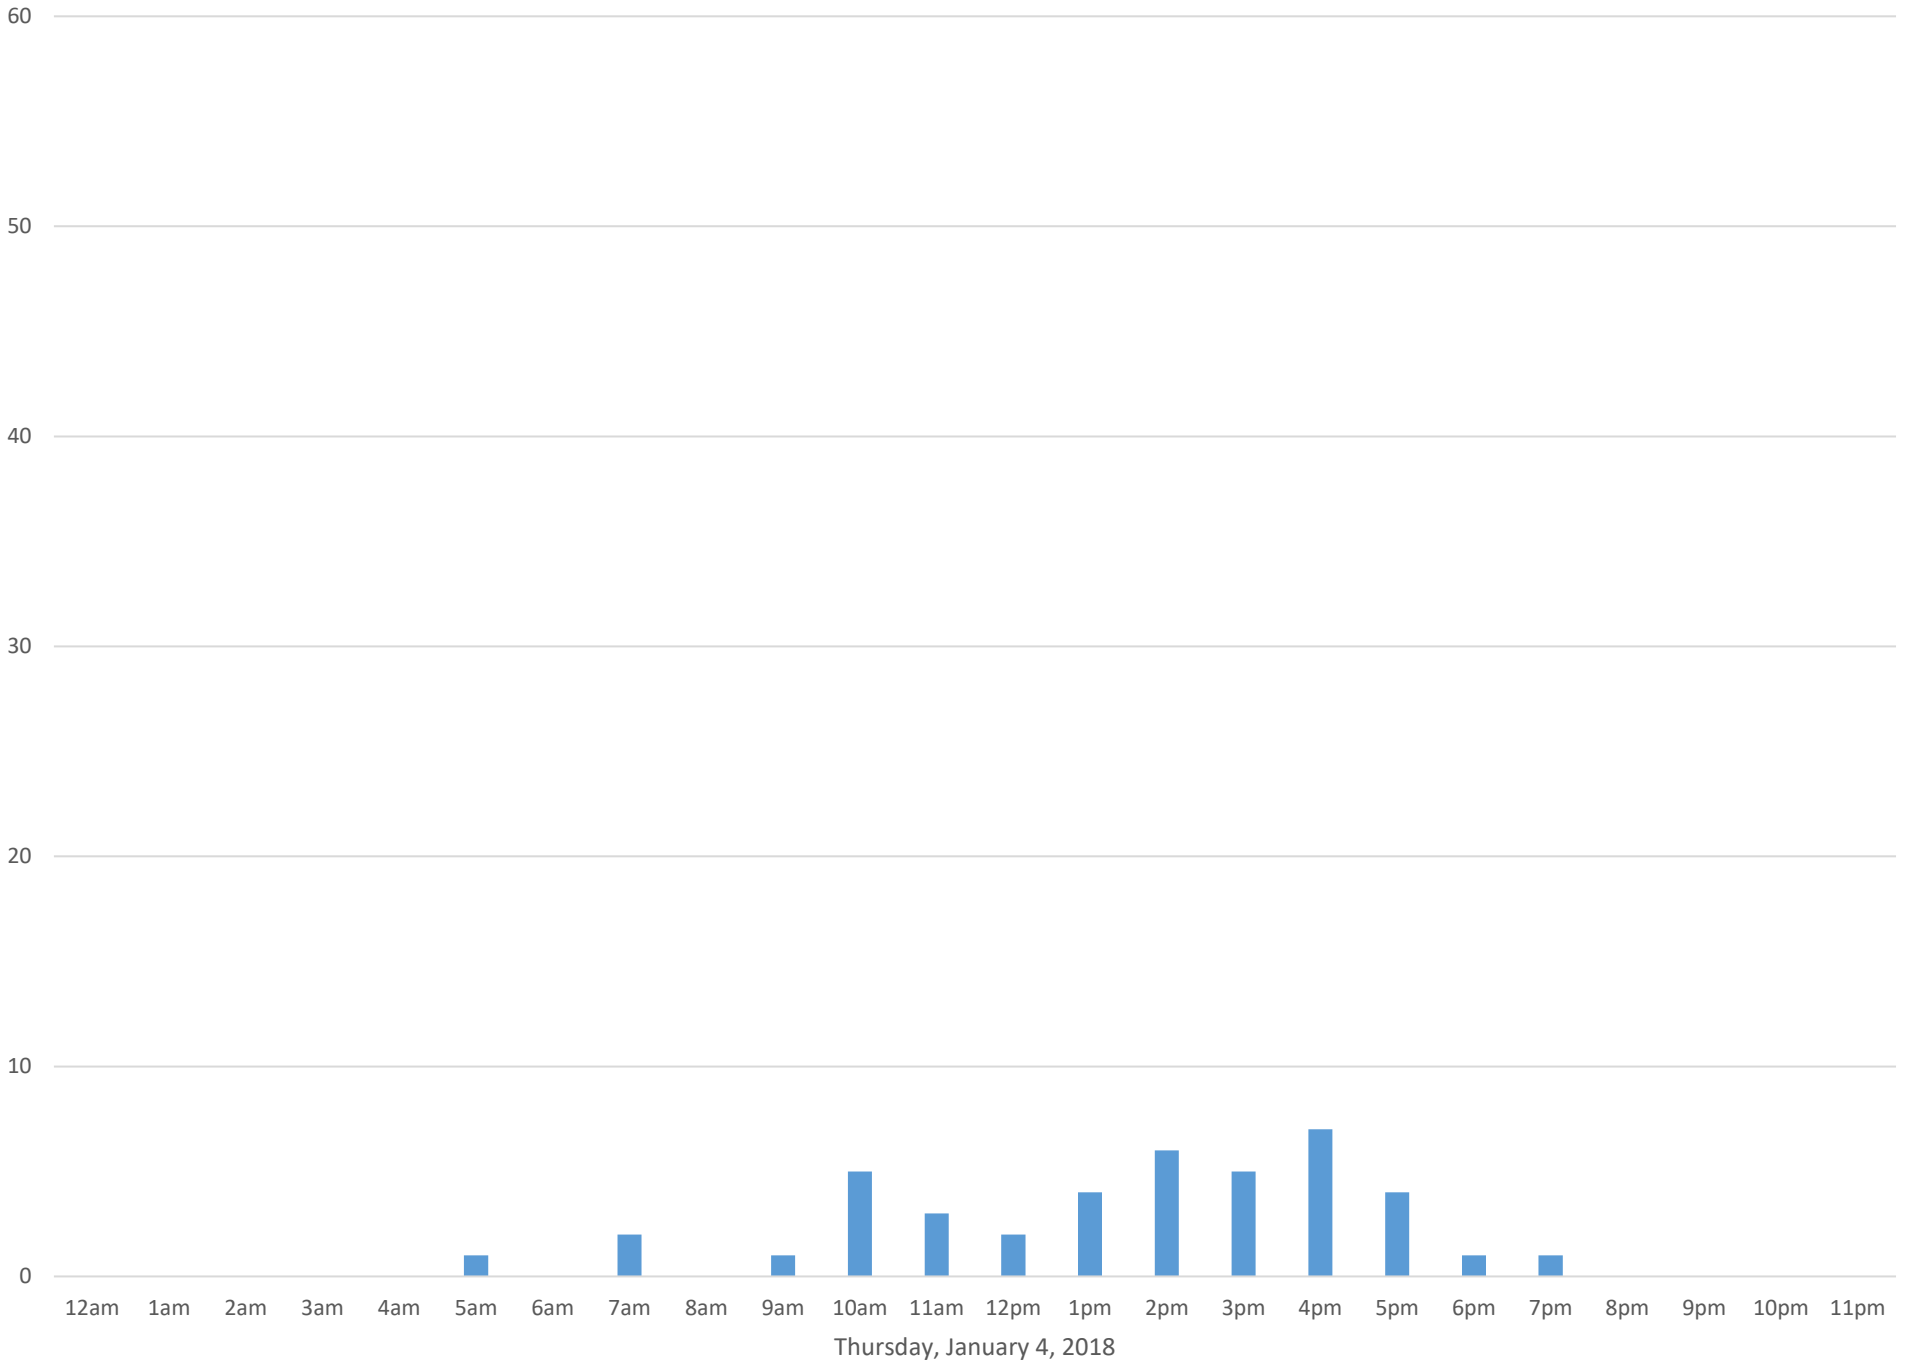

South Bay Trail

Data Summary

Total Count 870

Daily Average 58

Average Weekend Day 76

Average Weekday 54

Highest Daily Count 105

Busiest Day of the Week Monday, January 1, 2018

South Bay Trail January 2018

Monthly Data

Total Count = 870

South Bay Trail

South Bay Trail

South Bay Trail

Wednesday, January 3, 2018

South Bay Trail

Thursday, January 4, 2018

South Bay Trail

South Bay Trail

Saturday, January 6, 2018

South Bay Trail

South Bay Trail

Wednesday, January 24, 2018

South Bay Trail

30

20

10

0

12am 1am 2am 3am 4am 5am 6am 7am 8am 9am 10am 11am 12pm 1pm 2pm 3pm 4pm 5pm 6pm 7pm 8pm 9pm 10pm 11pm

Monday, January 29, 2018

South Bay Trail

Tuesday, January 30, 2018