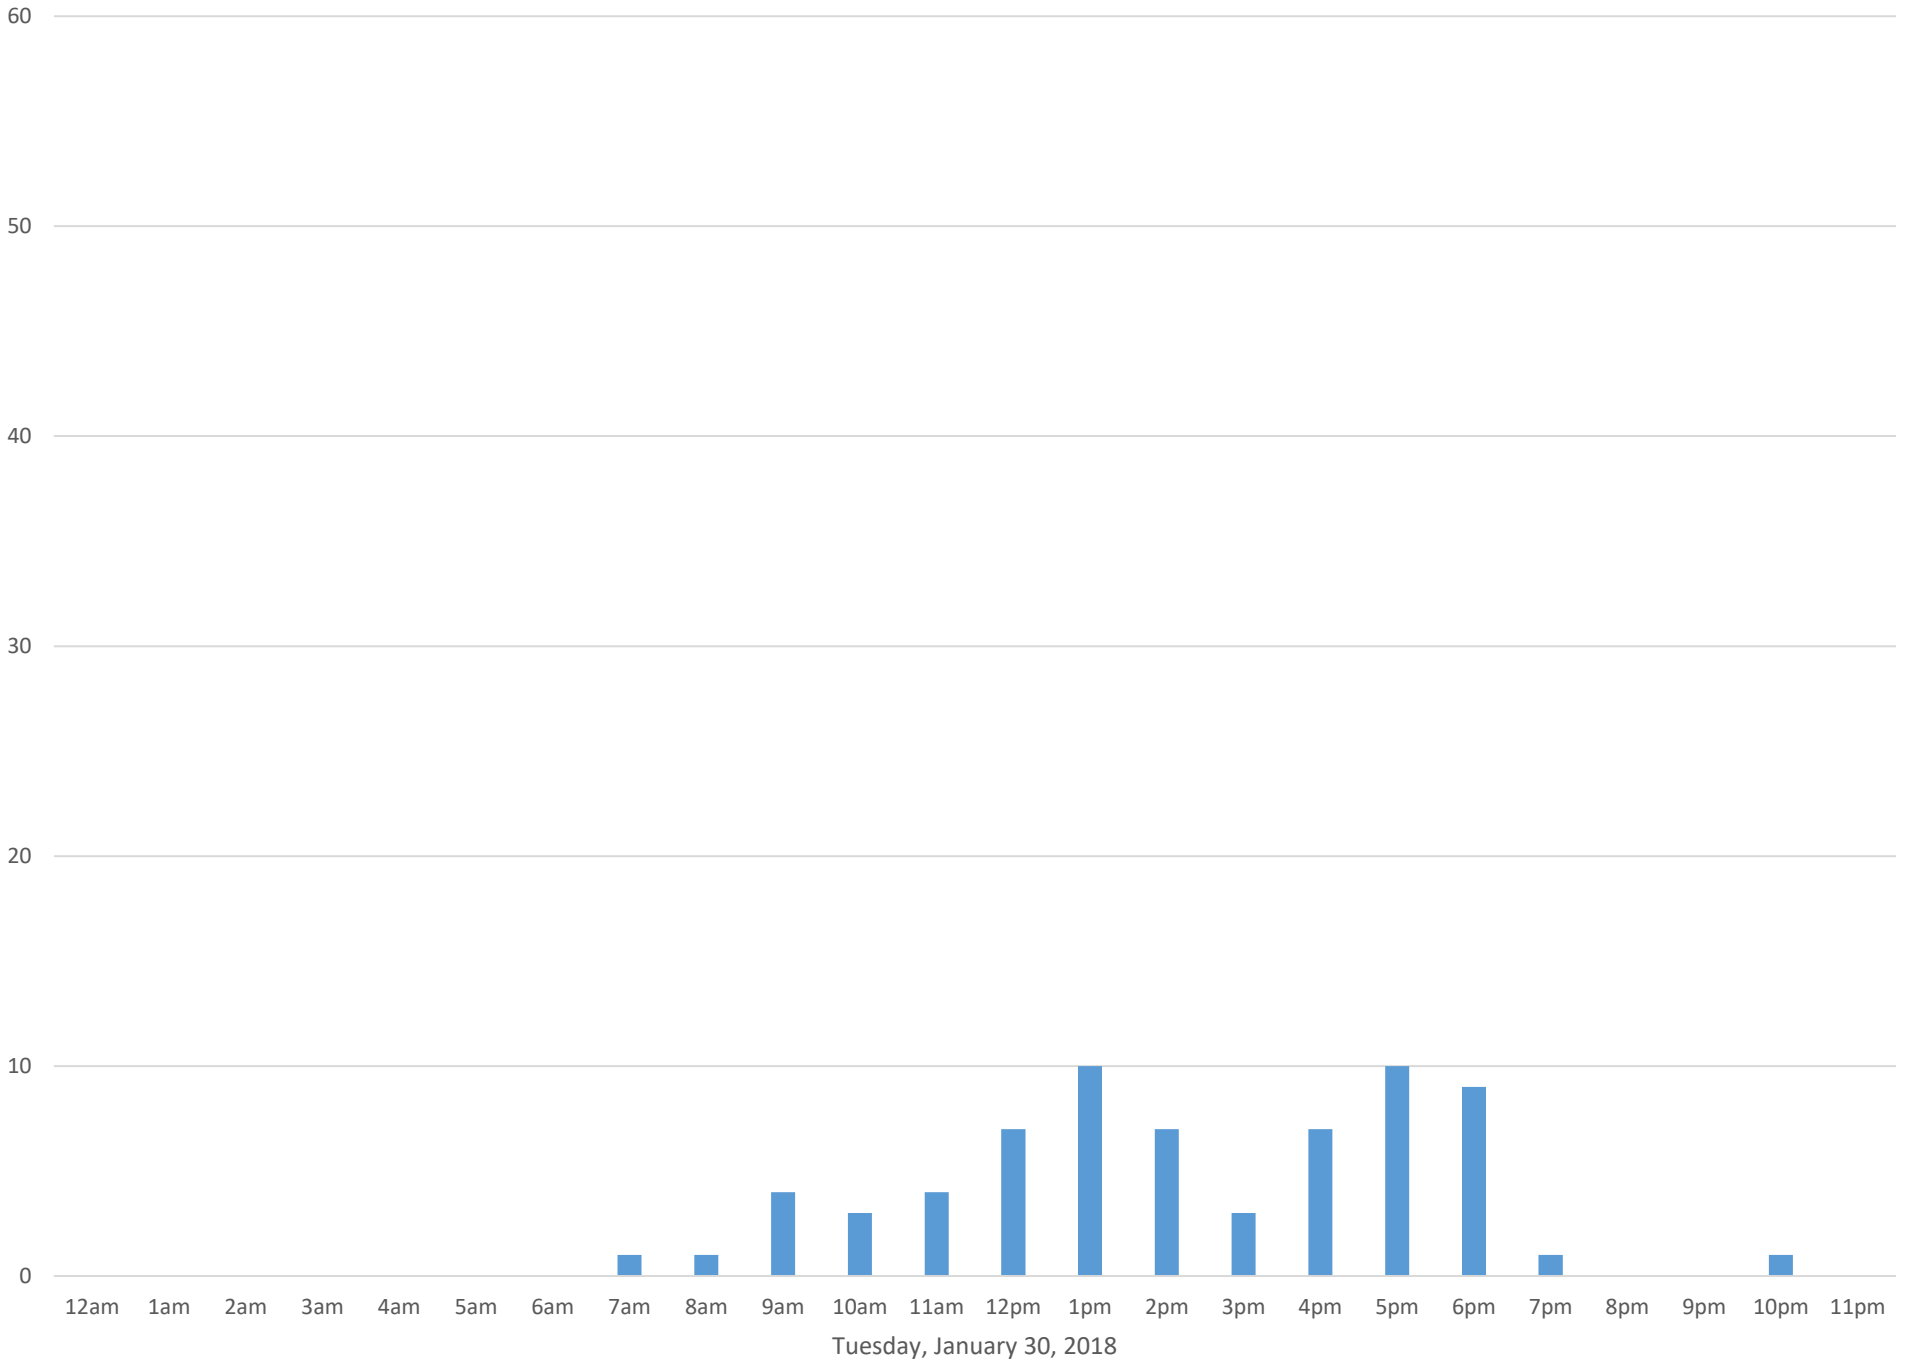

South Bay Trail January 2018

Monthly Data

Total Count = 870

South Bay Trail

South Bay Trail

South Bay Trail

Wednesday, January 3, 2018

South Bay Trail

Thursday, January 4, 2018

South Bay Trail

South Bay Trail

Saturday, January 6, 2018

South Bay Trail

South Bay Trail

Wednesday, January 24, 2018

South Bay Trail

South Bay Trail

Friday, January 26, 2018

South Bay Trail

South Bay Trail

South Bay Trail

60

50

40

30

20

10

0

12am 1am 2am 3am 4am 5am 6am 7am 8am 9am 10am 11am 12pm 1pm 2pm 3pm 4pm 5pm 6pm 7pm 8pm 9pm 10pm 11pm

Monday, January 29, 2018

South Bay Trail

Tuesday, January 30, 2018