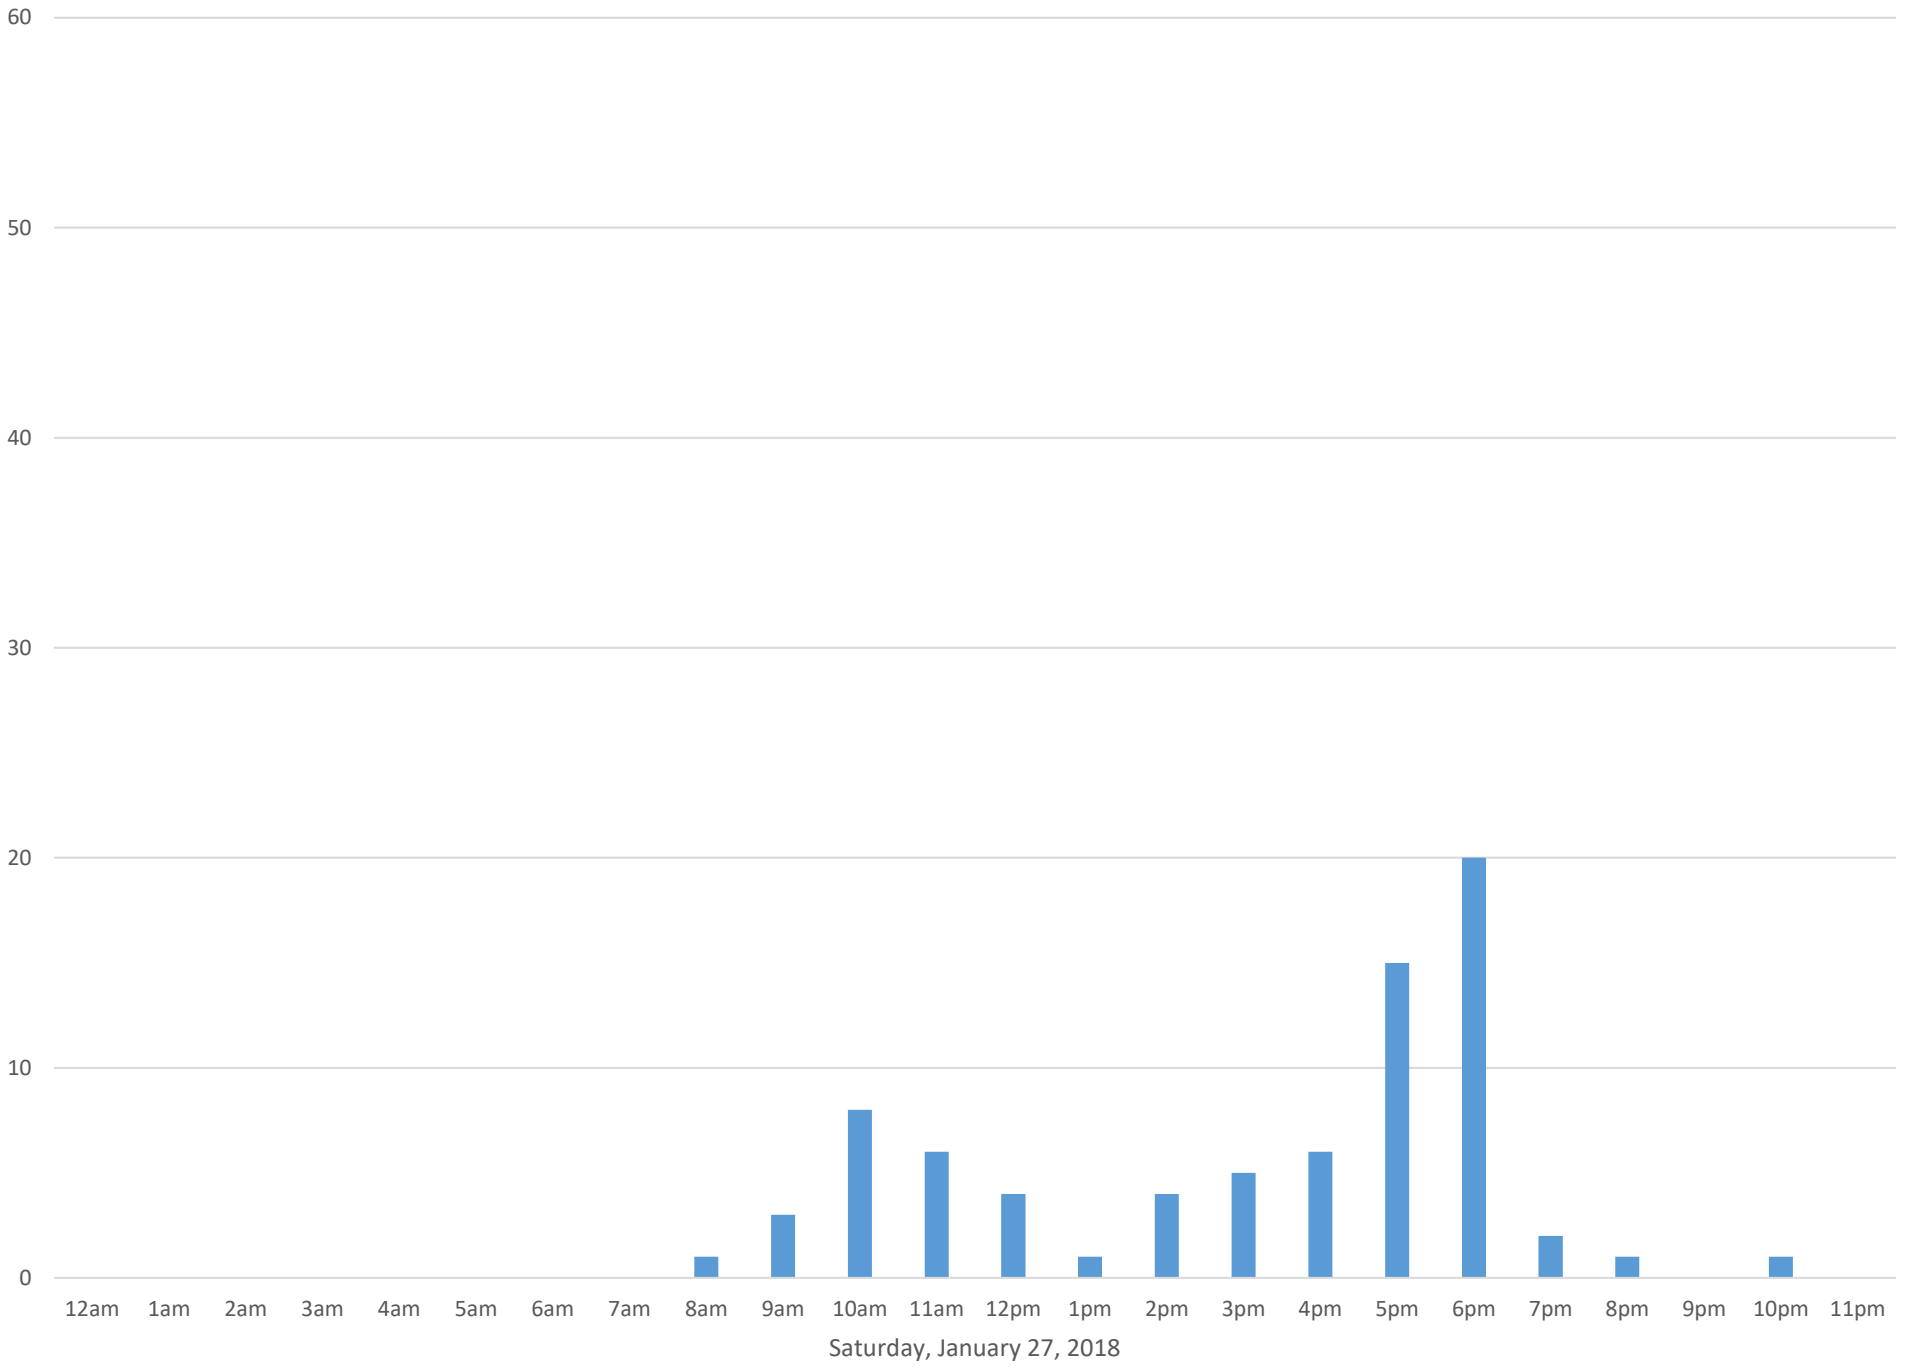

South Bay Trail January 2018

Monthly Data

Total Count = 870

South Bay Trail

South Bay Trail

South Bay Trail

Wednesday, January 3, 2018

South Bay Trail

Thursday, January 4, 2018

South Bay Trail

South Bay Trail

Saturday, January 6, 2018

South Bay Trail

South Bay Trail

Wednesday, January 24, 2018

South Bay Trail

South Bay Trail

Friday, January 26, 2018

South Bay Trail

South Bay Trail

South Bay Trail

60

50

40

30

20

10

0

12am 1am 2am 3am 4am 5am 6am 7am 8am 9am 10am 11am 12pm 1pm 2pm 3pm 4pm 5pm 6pm 7pm 8pm 9pm 10pm 11pm

Monday, January 29, 2018

South Bay Trail

Tuesday, January 30, 2018