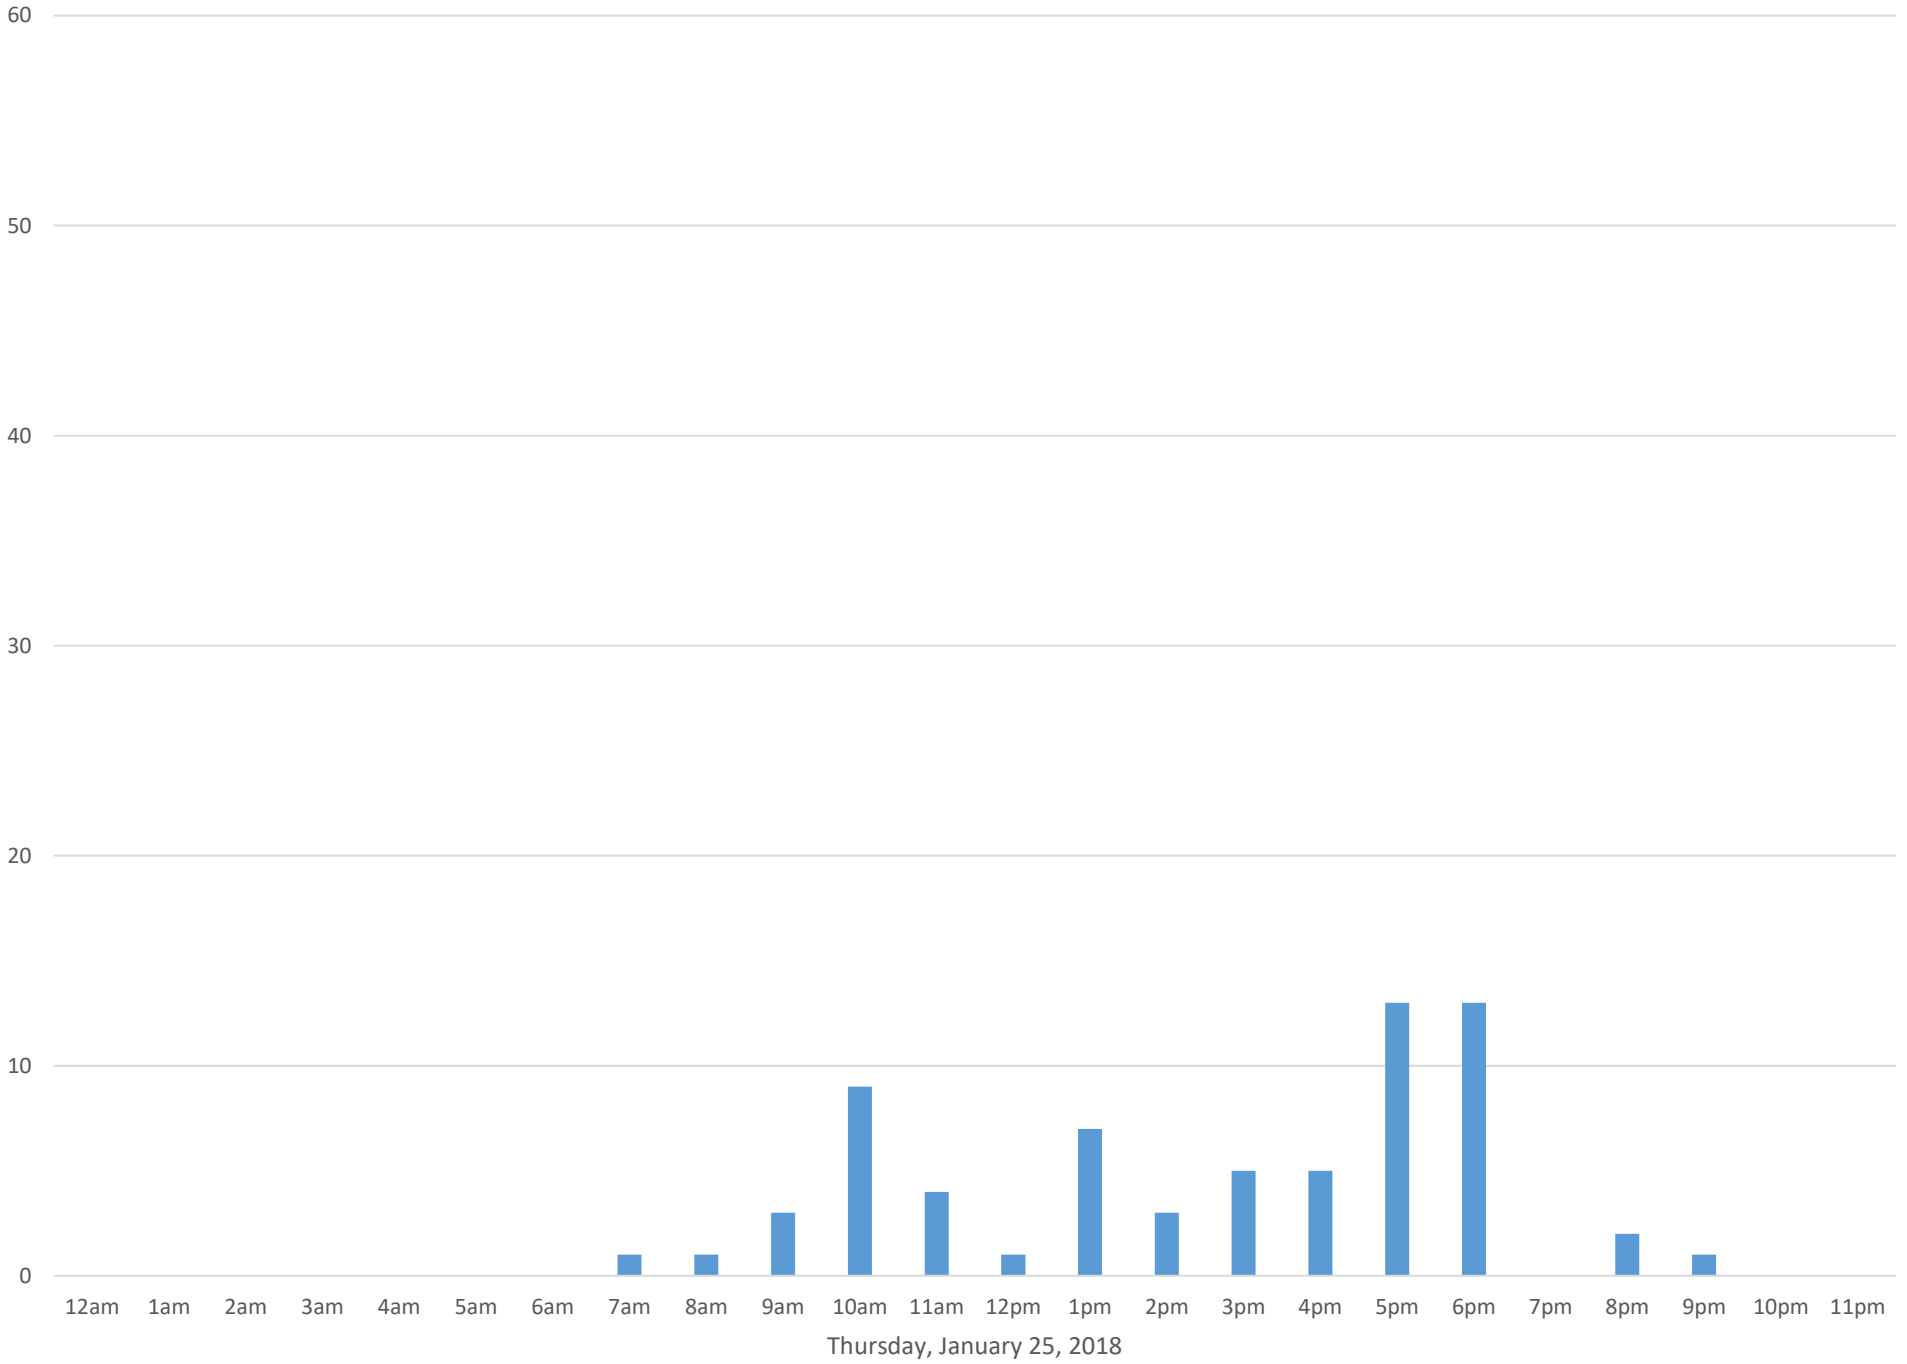

South Bay Trail January 2018

Monthly Data

Total Count = 870

South Bay Trail

South Bay Trail

South Bay Trail

Wednesday, January 3, 2018

South Bay Trail

Thursday, January 4, 2018

South Bay Trail

South Bay Trail

Saturday, January 6, 2018

South Bay Trail

South Bay Trail

Wednesday, January 24, 2018

South Bay Trail

South Bay Trail

Friday, January 26, 2018

South Bay Trail

South Bay Trail

South Bay Trail

60

50

40

30

20

10

0

12am 1am 2am 3am 4am 5am 6am 7am 8am 9am 10am 11am 12pm 1pm 2pm 3pm 4pm 5pm 6pm 7pm 8pm 9pm 10pm 11pm

Monday, January 29, 2018

South Bay Trail

Tuesday, January 30, 2018