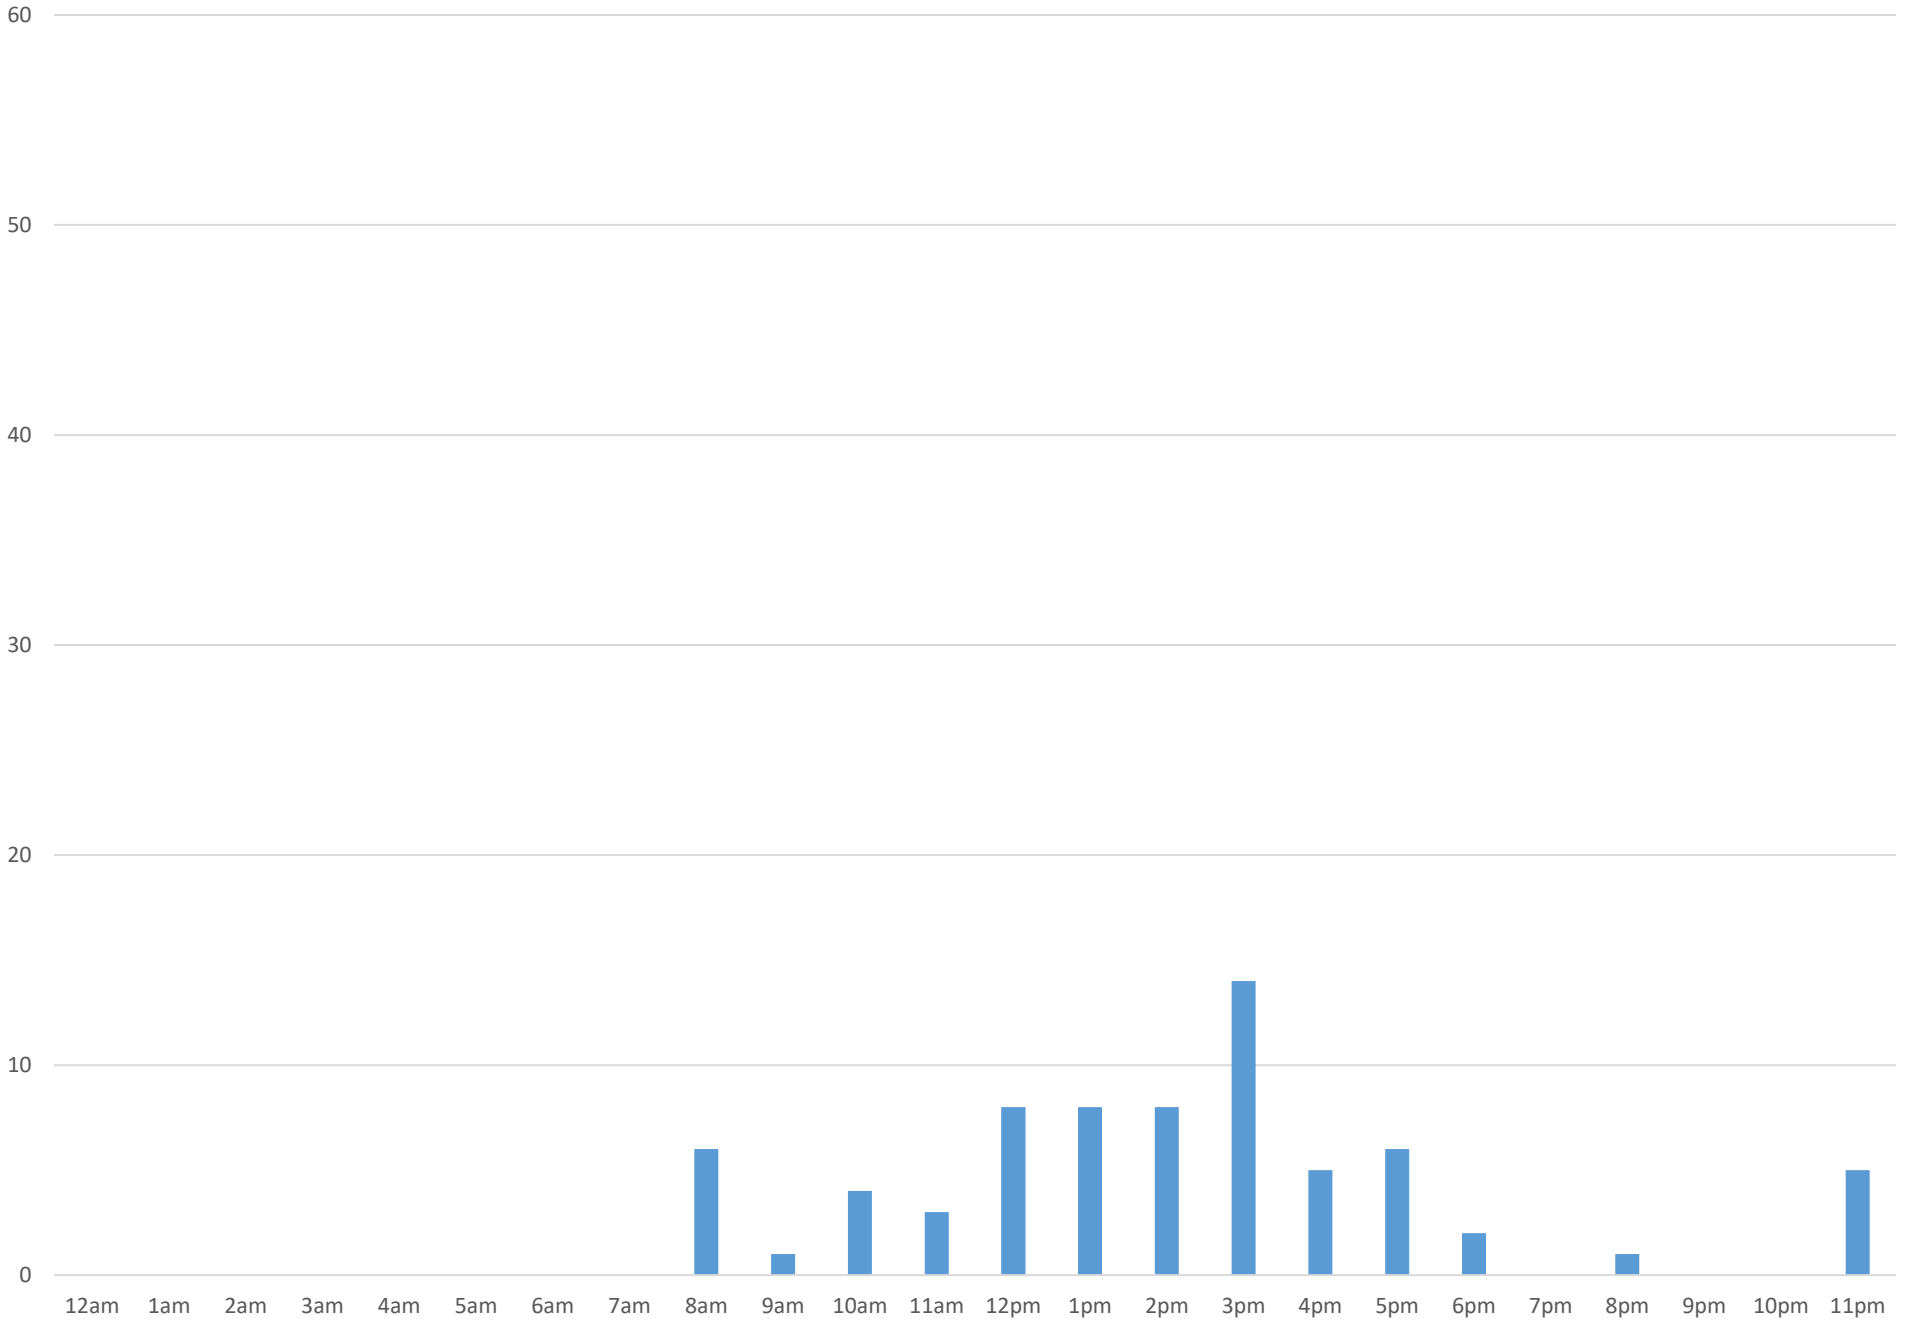

South Bay Trail

Data Summary

Total Count 870

Daily Average 58

Average Weekend Day 76

Average Weekday 54

Highest Daily Count 105

Busiest Day of the Week Monday, January 1, 2018

South Bay Trail January 2018

Monthly Data

Total Count = 870

South Bay Trail

South Bay Trail

South Bay Trail

Wednesday, January 3, 2018

South Bay Trail

Thursday, January 4, 2018

South Bay Trail

South Bay Trail

Saturday, January 6, 2018

South Bay Trail

South Bay Trail

Wednesday, January 24, 2018

South Bay Trail

30

20

10

0

12am 1am 2am 3am 4am 5am 6am 7am 8am 9am 10am 11am 12pm 1pm 2pm 3pm 4pm 5pm 6pm 7pm 8pm 9pm 10pm 11pm

Monday, January 29, 2018

South Bay Trail

Tuesday, January 30, 2018