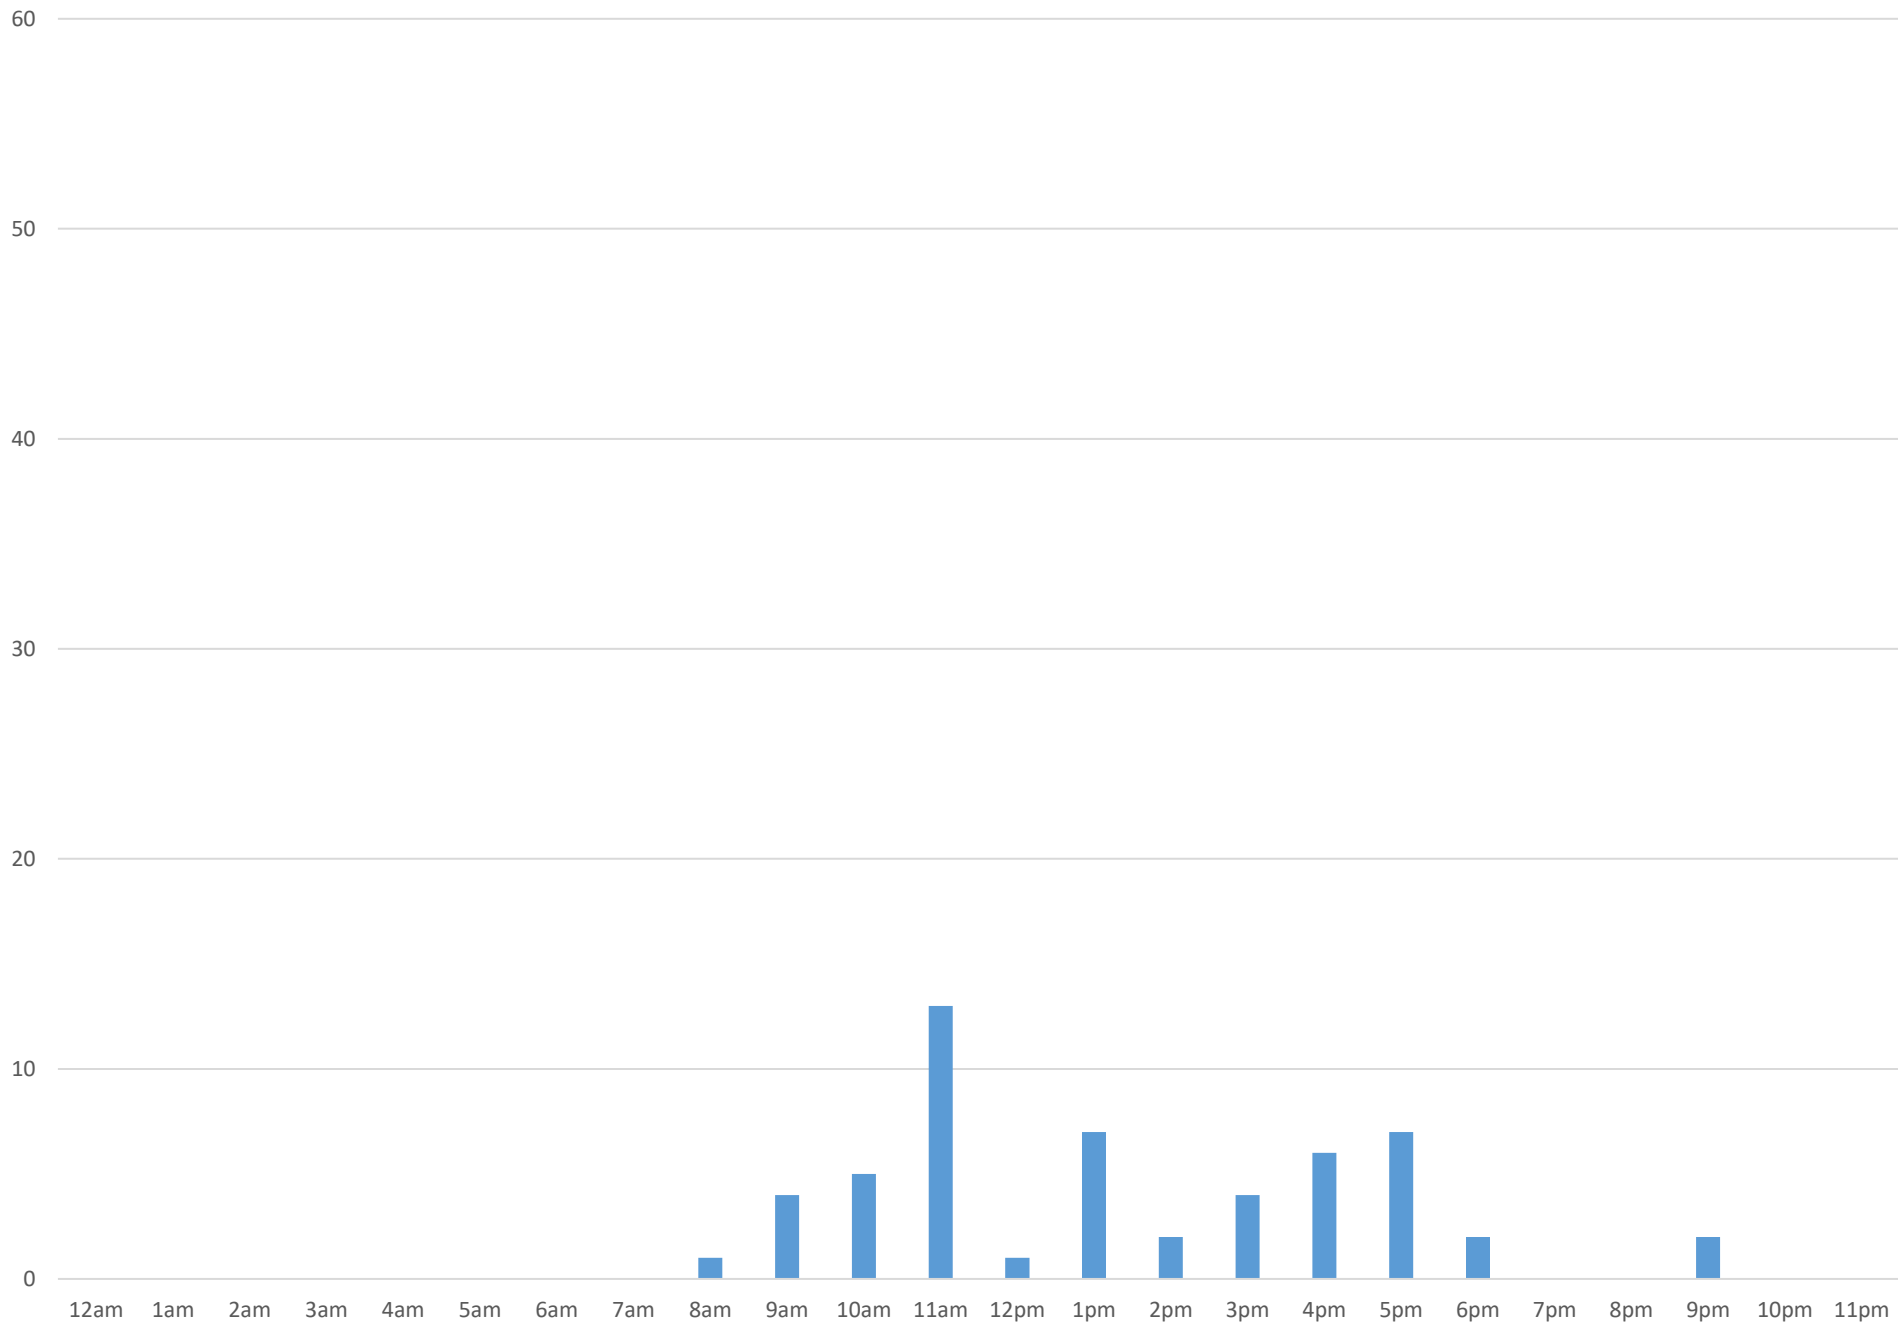

South Bay Trail January 2018

Monthly Data

Total Count = 870

South Bay Trail

South Bay Trail

South Bay Trail

Wednesday, January 3, 2018

South Bay Trail

Thursday, January 4, 2018

South Bay Trail

South Bay Trail

Saturday, January 6, 2018

South Bay Trail

South Bay Trail

Wednesday, January 24, 2018

South Bay Trail

South Bay Trail

Friday, January 26, 2018

South Bay Trail

South Bay Trail

South Bay Trail

60

50

40

30

20

10

0

12am 1am 2am 3am 4am 5am 6am 7am 8am 9am 10am 11am 12pm 1pm 2pm 3pm 4pm 5pm 6pm 7pm 8pm 9pm 10pm 11pm

Monday, January 29, 2018

South Bay Trail

Tuesday, January 30, 2018