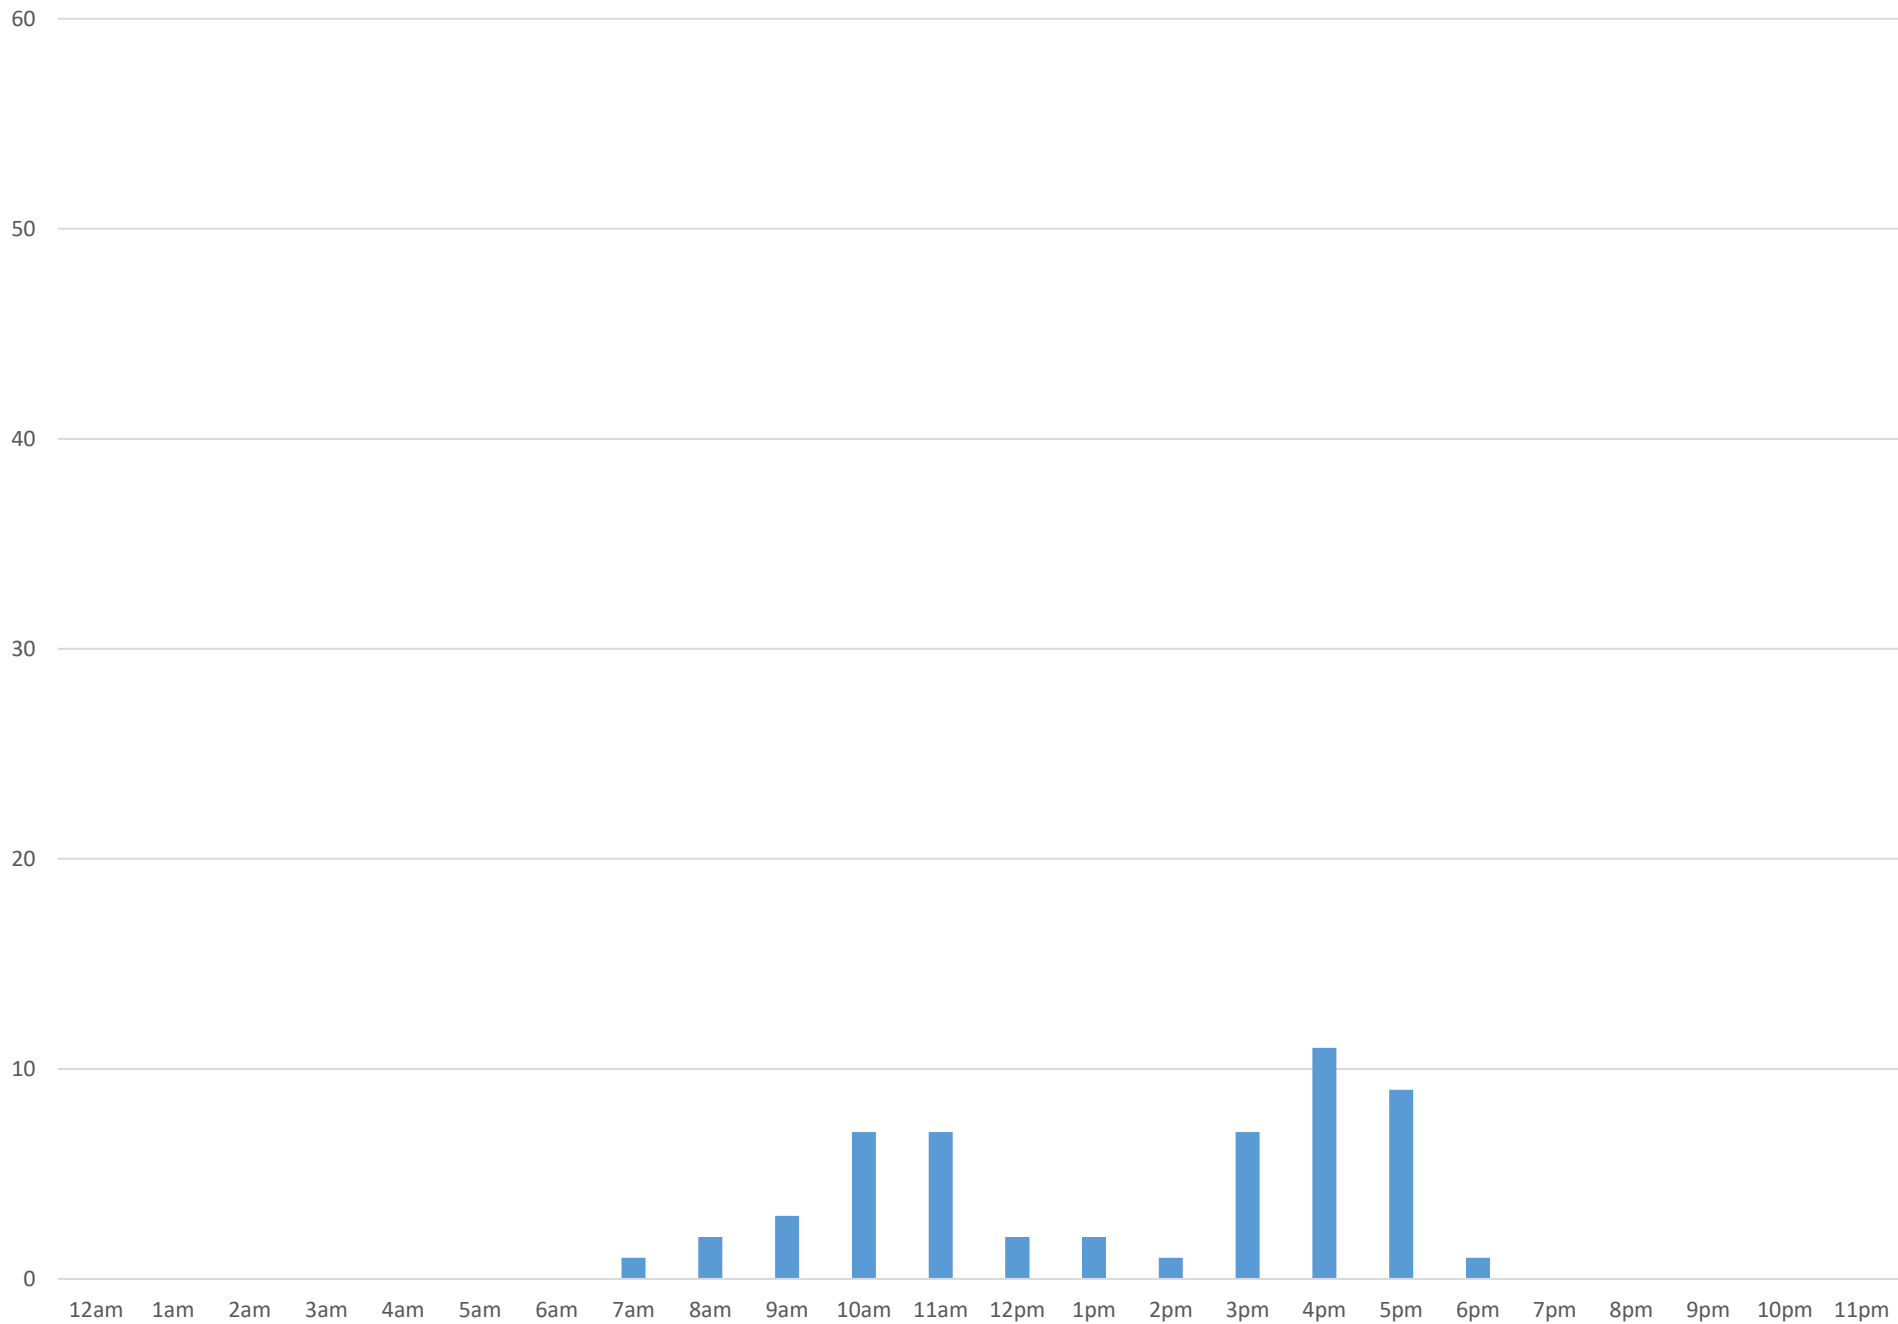

South Bay Trail January 2018

Monthly Data

Total Count = 870

South Bay Trail

South Bay Trail

South Bay Trail

Wednesday, January 3, 2018

South Bay Trail

Thursday, January 4, 2018

South Bay Trail

South Bay Trail

Saturday, January 6, 2018

South Bay Trail

South Bay Trail

Wednesday, January 24, 2018

South Bay Trail

South Bay Trail

Friday, January 26, 2018

South Bay Trail

South Bay Trail

South Bay Trail

60

50

40

30

20

10

0

12am 1am 2am 3am 4am 5am 6am 7am 8am 9am 10am 11am 12pm 1pm 2pm 3pm 4pm 5pm 6pm 7pm 8pm 9pm 10pm 11pm

Monday, January 29, 2018

South Bay Trail

Tuesday, January 30, 2018