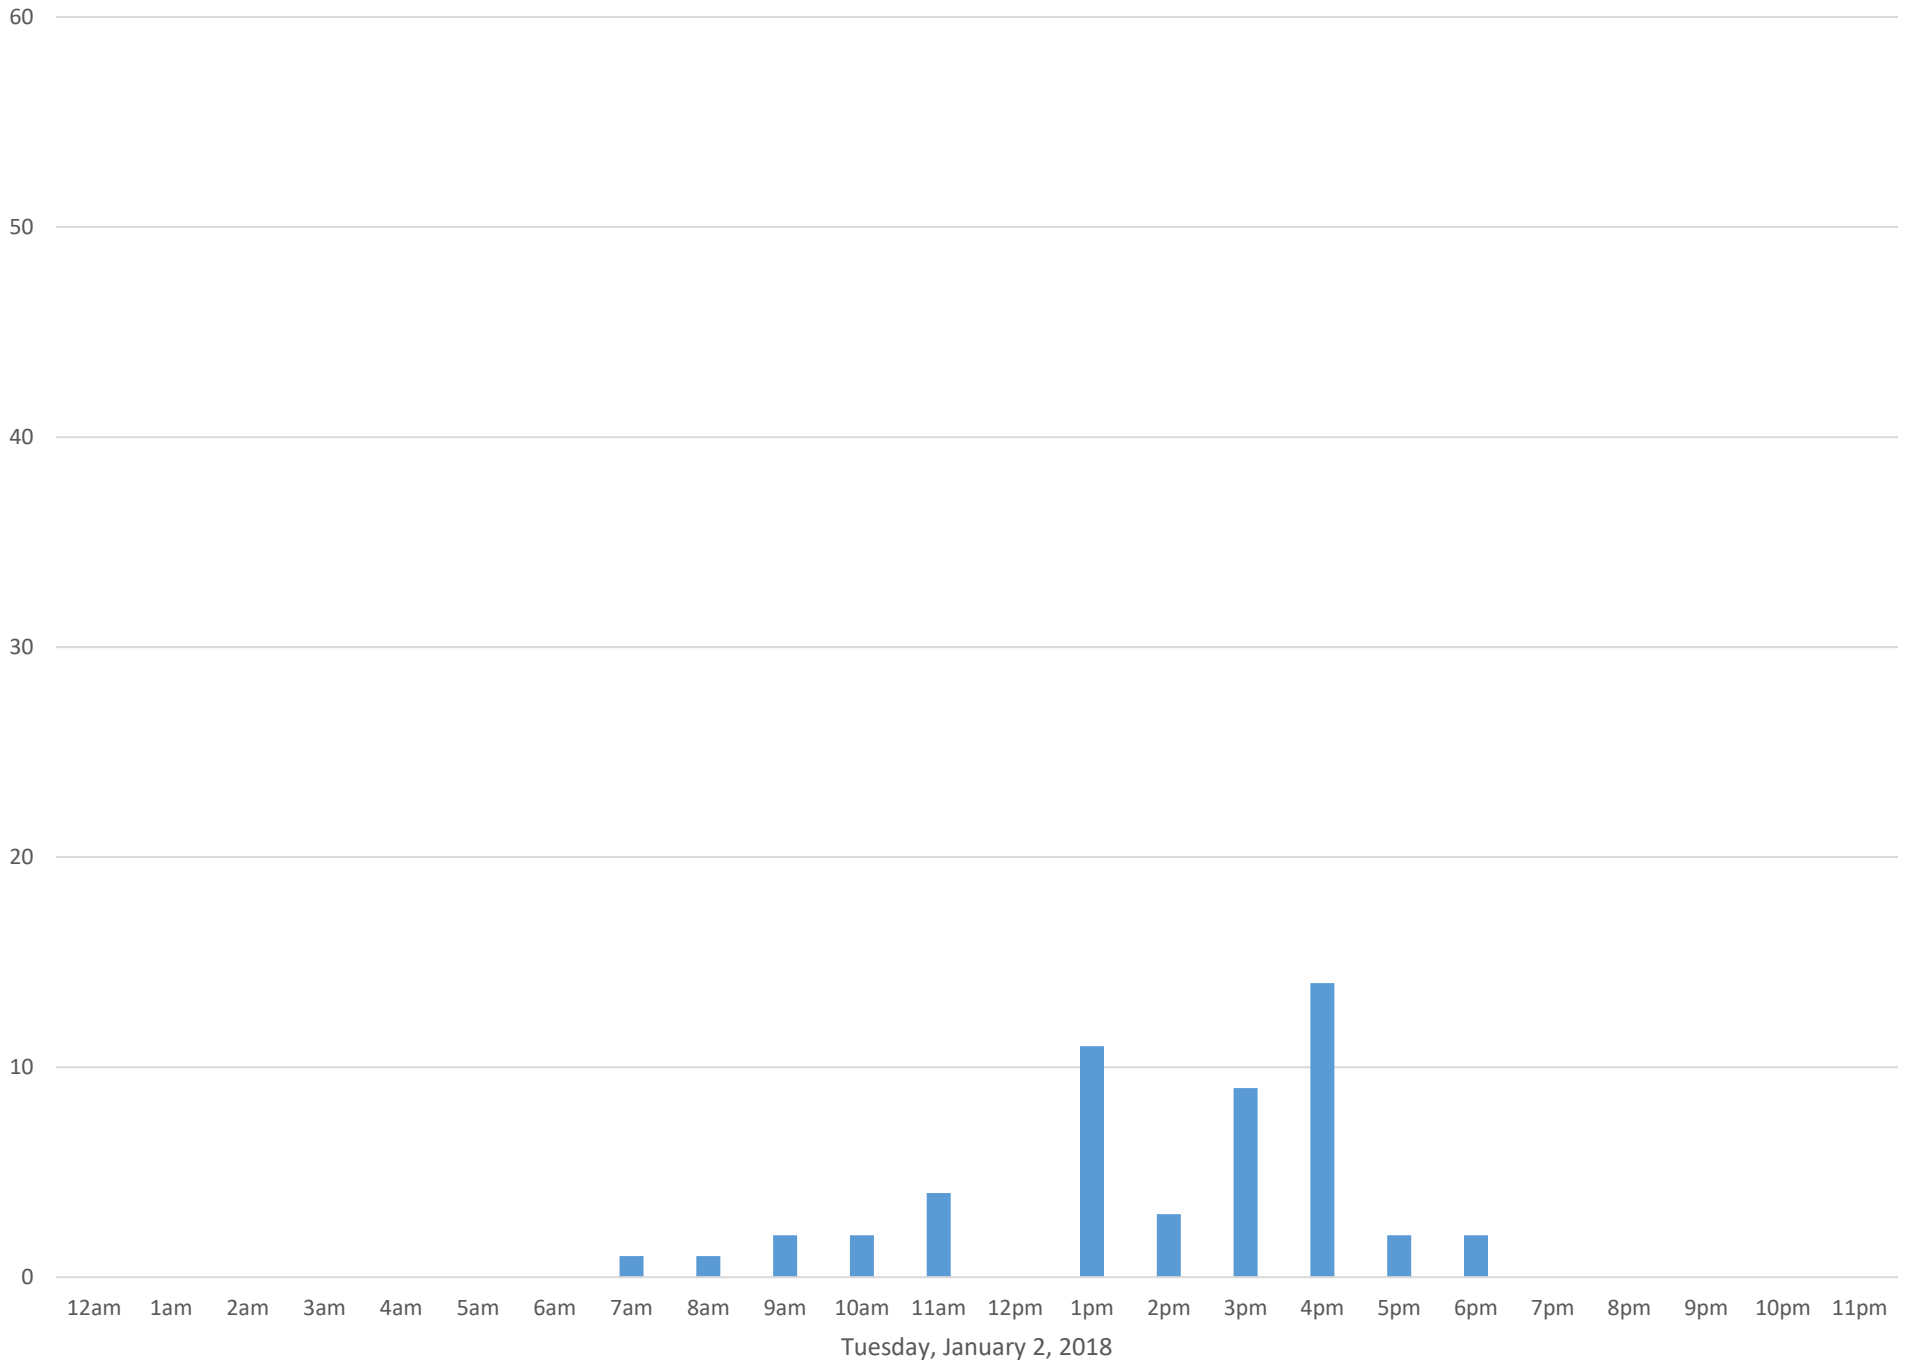

South Bay Trail

Data Summary

Total Count 870

Daily Average 58

Average Weekend Day 76

Average Weekday 54

Highest Daily Count 105

Busiest Day of the Week Monday, January 1, 2018

South Bay Trail January 2018

Monthly Data

Total Count = 870

South Bay Trail

South Bay Trail

South Bay Trail

Wednesday, January 3, 2018

South Bay Trail

Thursday, January 4, 2018

South Bay Trail

South Bay Trail

Saturday, January 6, 2018

South Bay Trail

South Bay Trail

Wednesday, January 24, 2018

South Bay Trail

30

20

10

0

12am 1am 2am 3am 4am 5am 6am 7am 8am 9am 10am 11am 12pm 1pm 2pm 3pm 4pm 5pm 6pm 7pm 8pm 9pm 10pm 11pm

Monday, January 29, 2018

South Bay Trail

Tuesday, January 30, 2018