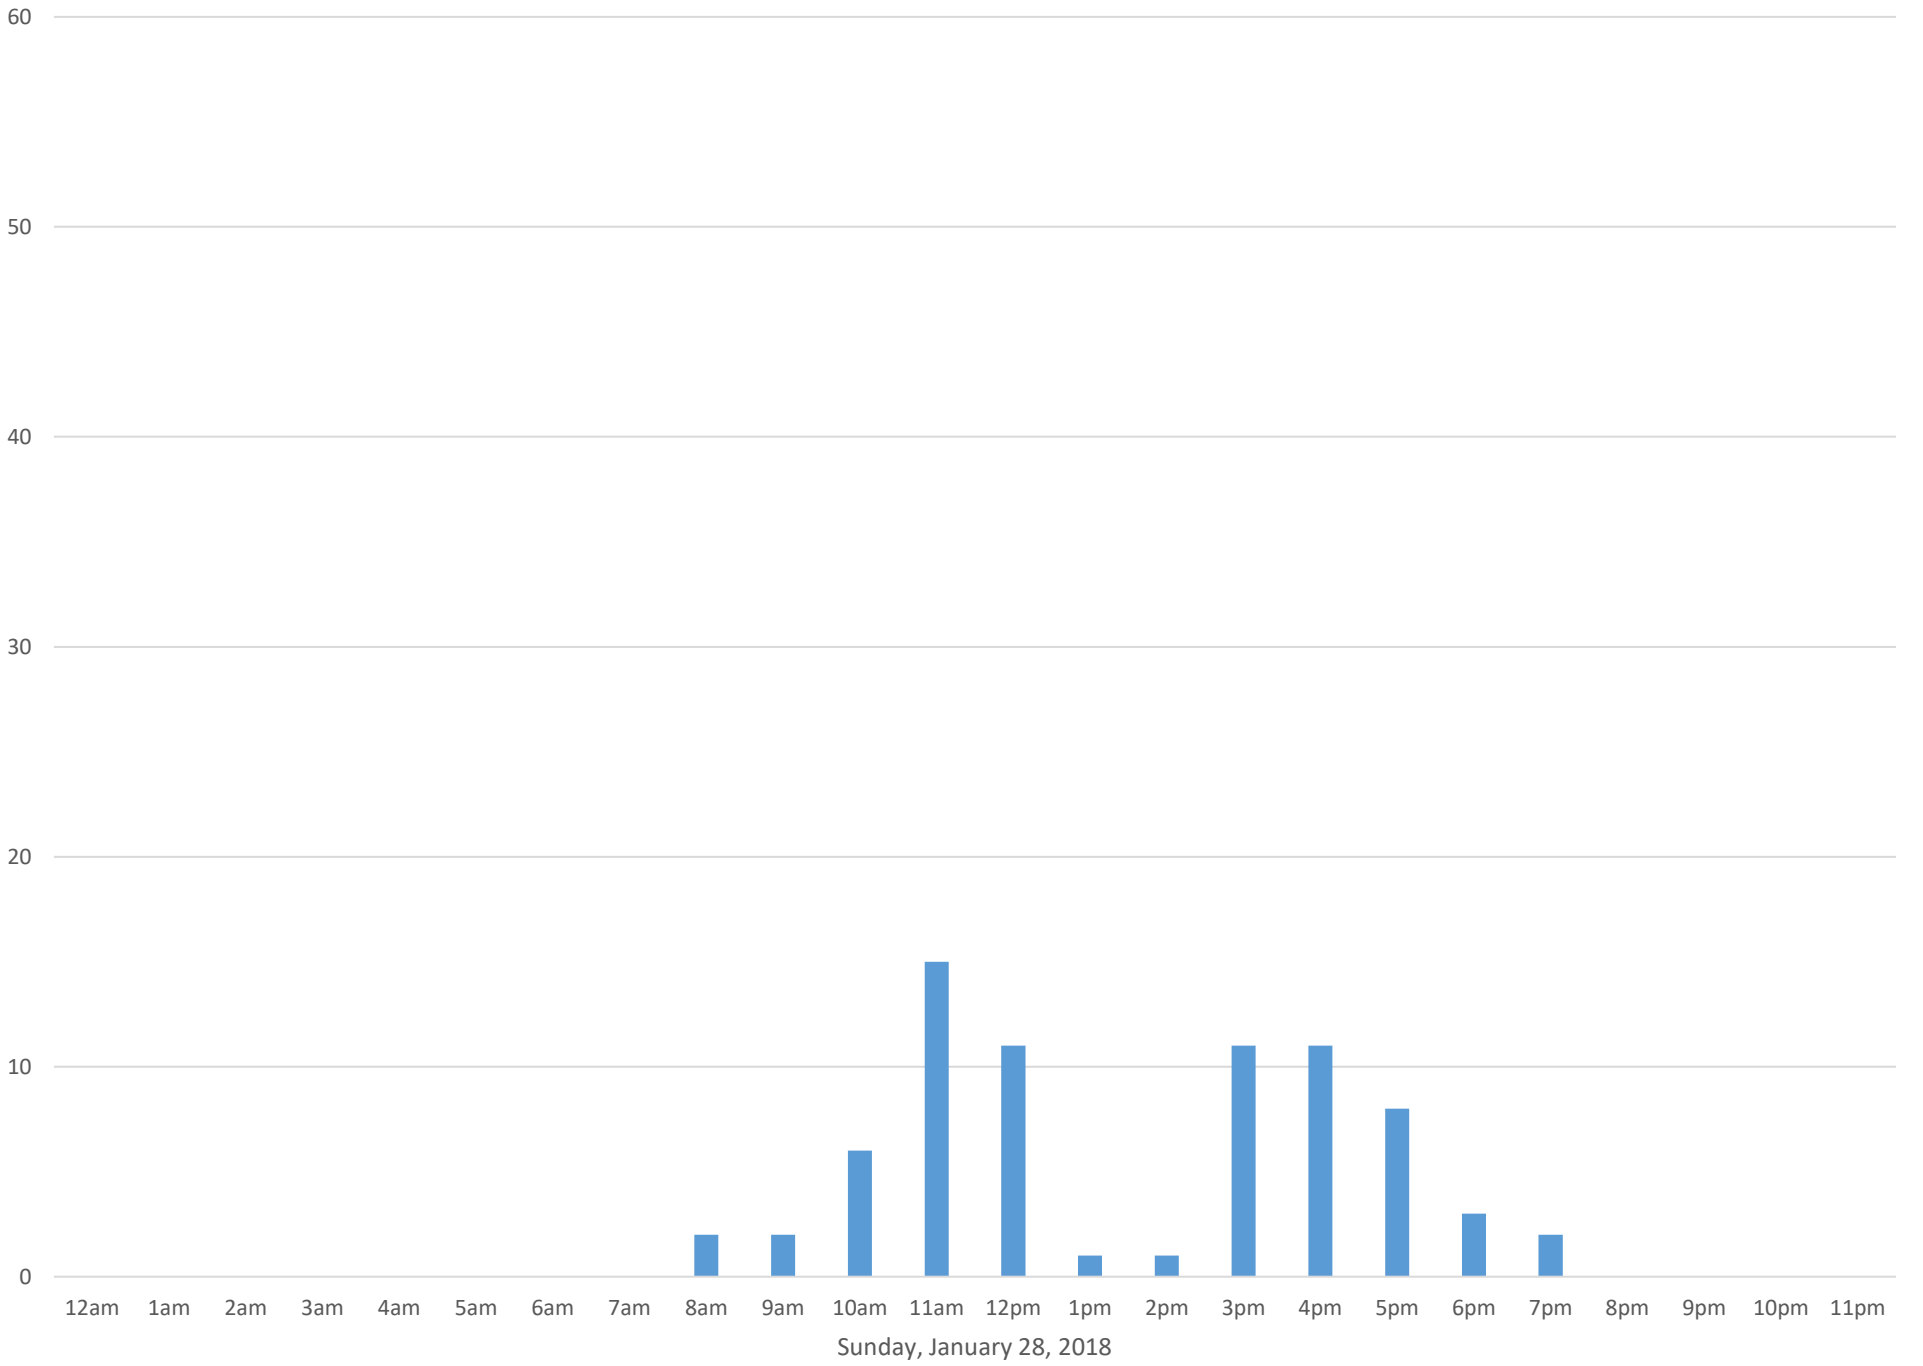

South Bay Trail January 2018

Monthly Data

Total Count = 870

South Bay Trail

South Bay Trail

South Bay Trail

Wednesday, January 3, 2018

South Bay Trail

Thursday, January 4, 2018

South Bay Trail

South Bay Trail

Saturday, January 6, 2018

South Bay Trail

South Bay Trail

Wednesday, January 24, 2018

South Bay Trail

South Bay Trail

Friday, January 26, 2018

South Bay Trail

South Bay Trail

South Bay Trail

60

50

40

30

20

10

0

12am 1am 2am 3am 4am 5am 6am 7am 8am 9am 10am 11am 12pm 1pm 2pm 3pm 4pm 5pm 6pm 7pm 8pm 9pm 10pm 11pm

Monday, January 29, 2018

South Bay Trail

Tuesday, January 30, 2018