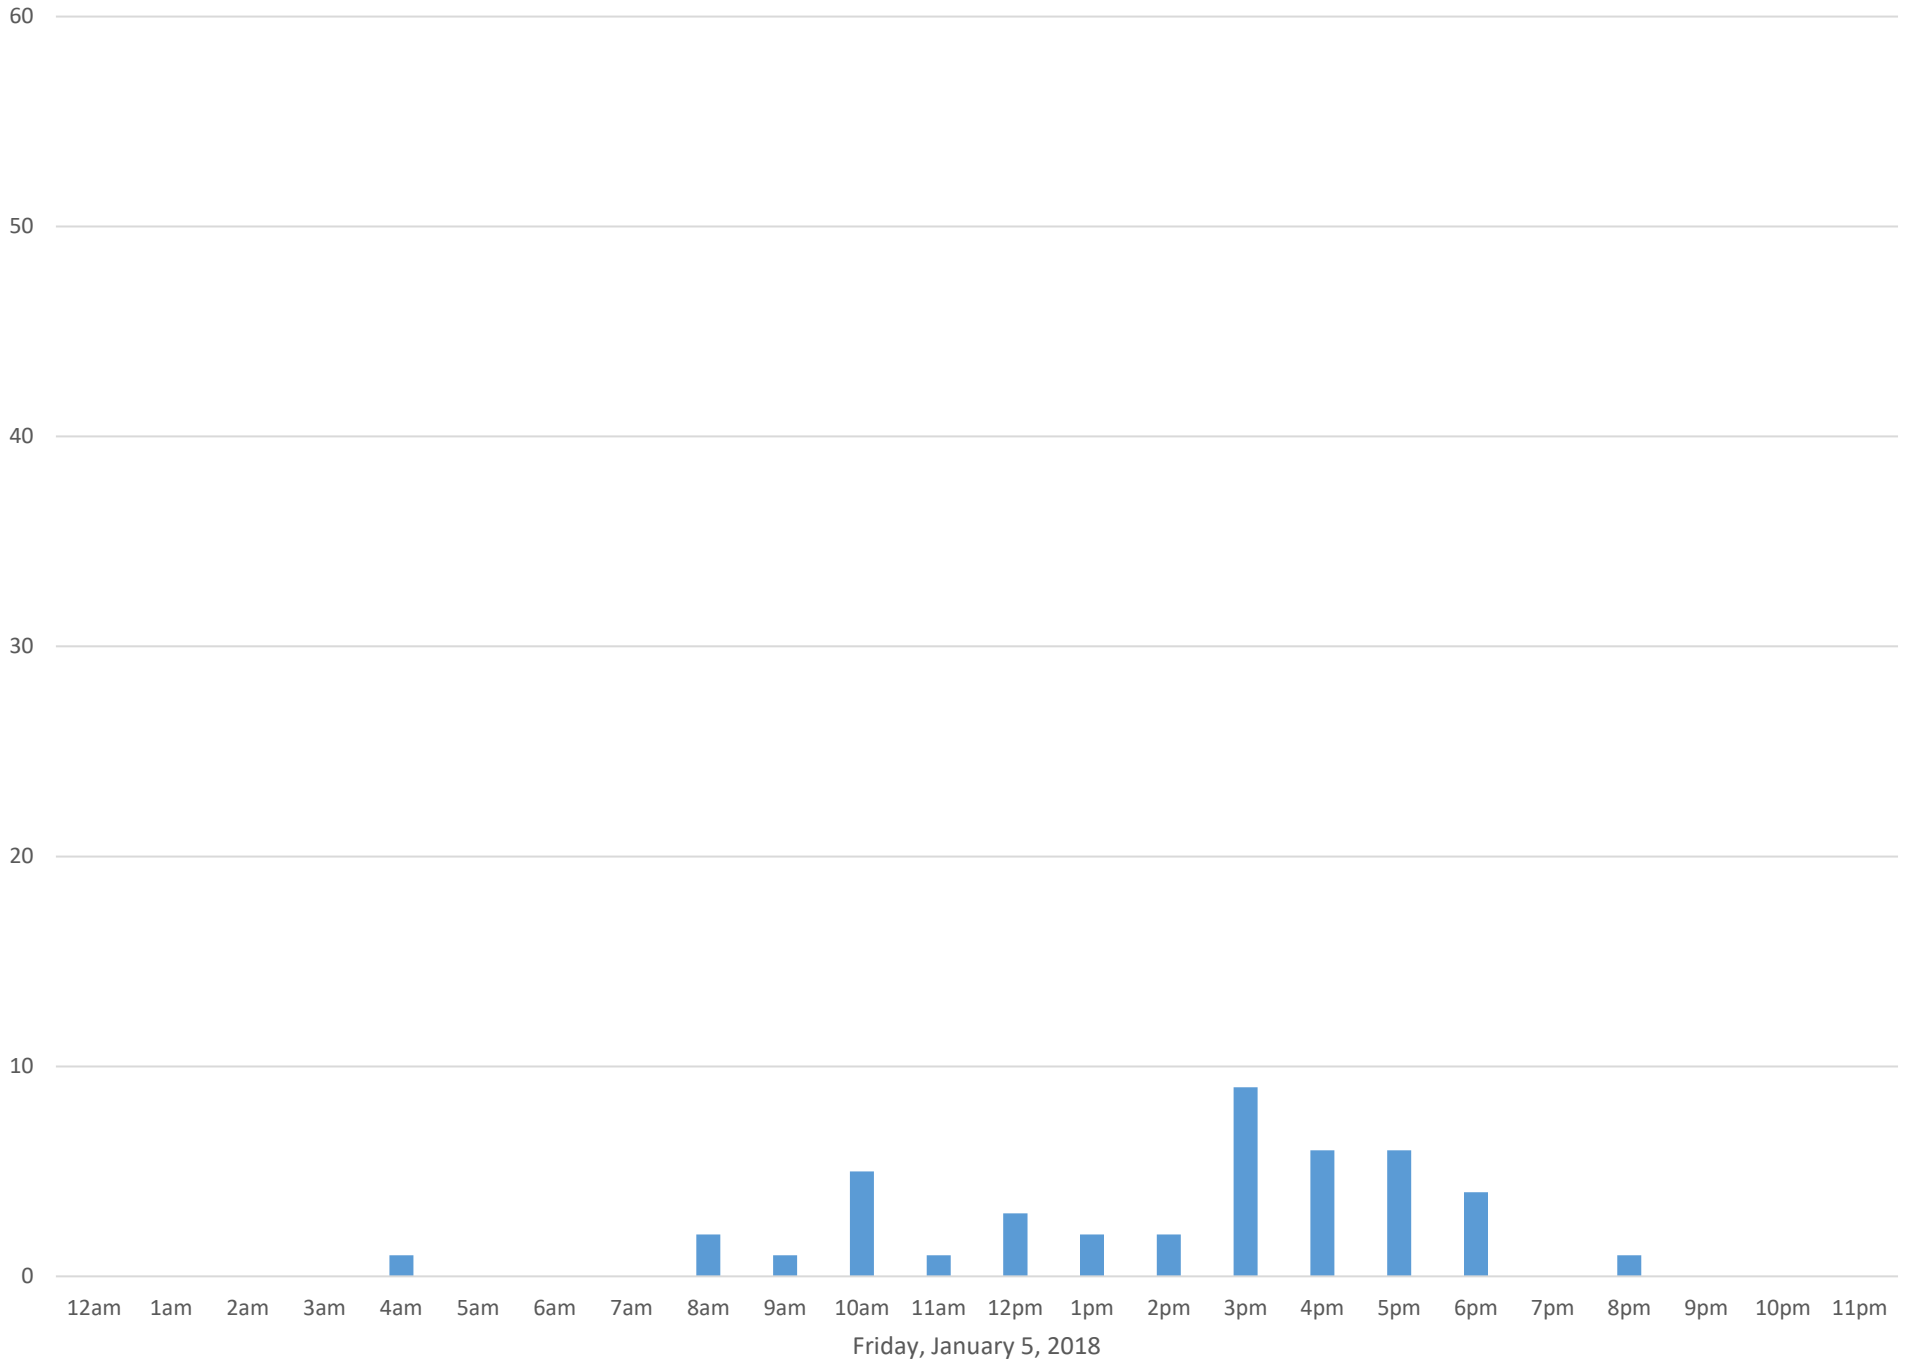

South Bay Trail

Data Summary

Total Count 870

Daily Average 58

Average Weekend Day 76

Average Weekday 54

Highest Daily Count 105

Busiest Day of the Week Monday, January 1, 2018

South Bay Trail January 2018

Monthly Data

Total Count = 870

South Bay Trail

South Bay Trail

South Bay Trail

Wednesday, January 3, 2018

South Bay Trail

Thursday, January 4, 2018

South Bay Trail

South Bay Trail

Saturday, January 6, 2018

South Bay Trail

South Bay Trail

Wednesday, January 24, 2018

South Bay Trail

30

20

10

0

12am 1am 2am 3am 4am 5am 6am 7am 8am 9am 10am 11am 12pm 1pm 2pm 3pm 4pm 5pm 6pm 7pm 8pm 9pm 10pm 11pm

Monday, January 29, 2018

South Bay Trail

Tuesday, January 30, 2018