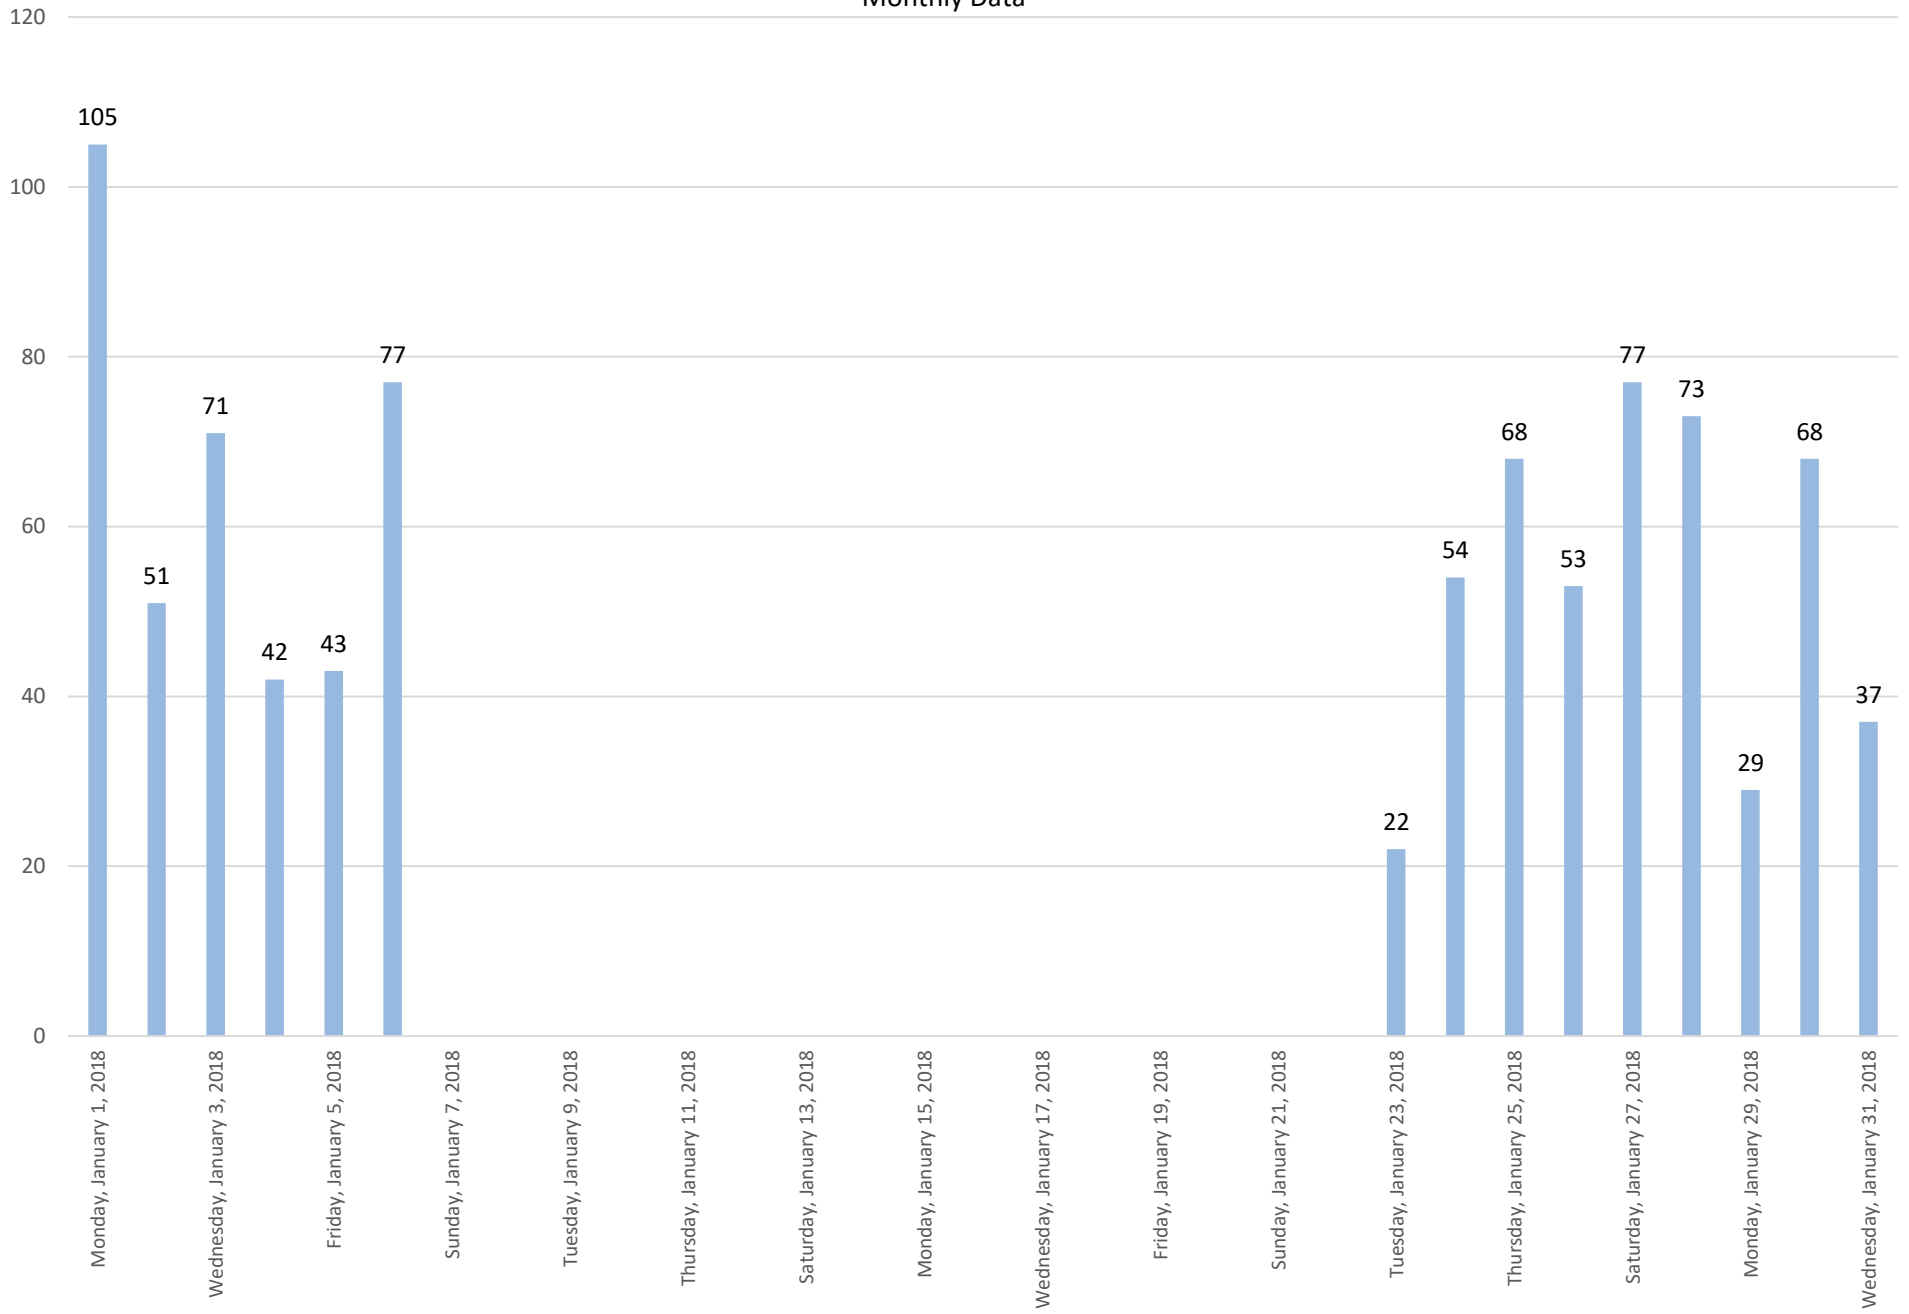

South Bay Trail

Data Summary

Total Count 870

Daily Average 58

Average Weekend Day 76

Average Weekday 54

Highest Daily Count 105

Busiest Day of the Week Monday, January 1, 2018

Weekly Profile

Monday 15%

Tuesday 16%

Wednesday 19%

Thursday 13%

Friday 11%

Saturday 18%

Sunday 8%

South Bay Trail January 2018

Monthly Data

Total Count = 870

South Bay Trail

South Bay Trail

South Bay Trail

Wednesday, January 3, 2018

South Bay Trail

30

20

10

0

12am 1am 2am 3am 4am 5am 6am 7am 8am 9am 10am 11am 12pm 1pm 2pm 3pm 4pm 5pm 6pm 7pm 8pm 9pm 10pm 11pm

Monday, January 29, 2018

South Bay Trail

Tuesday, January 30, 2018