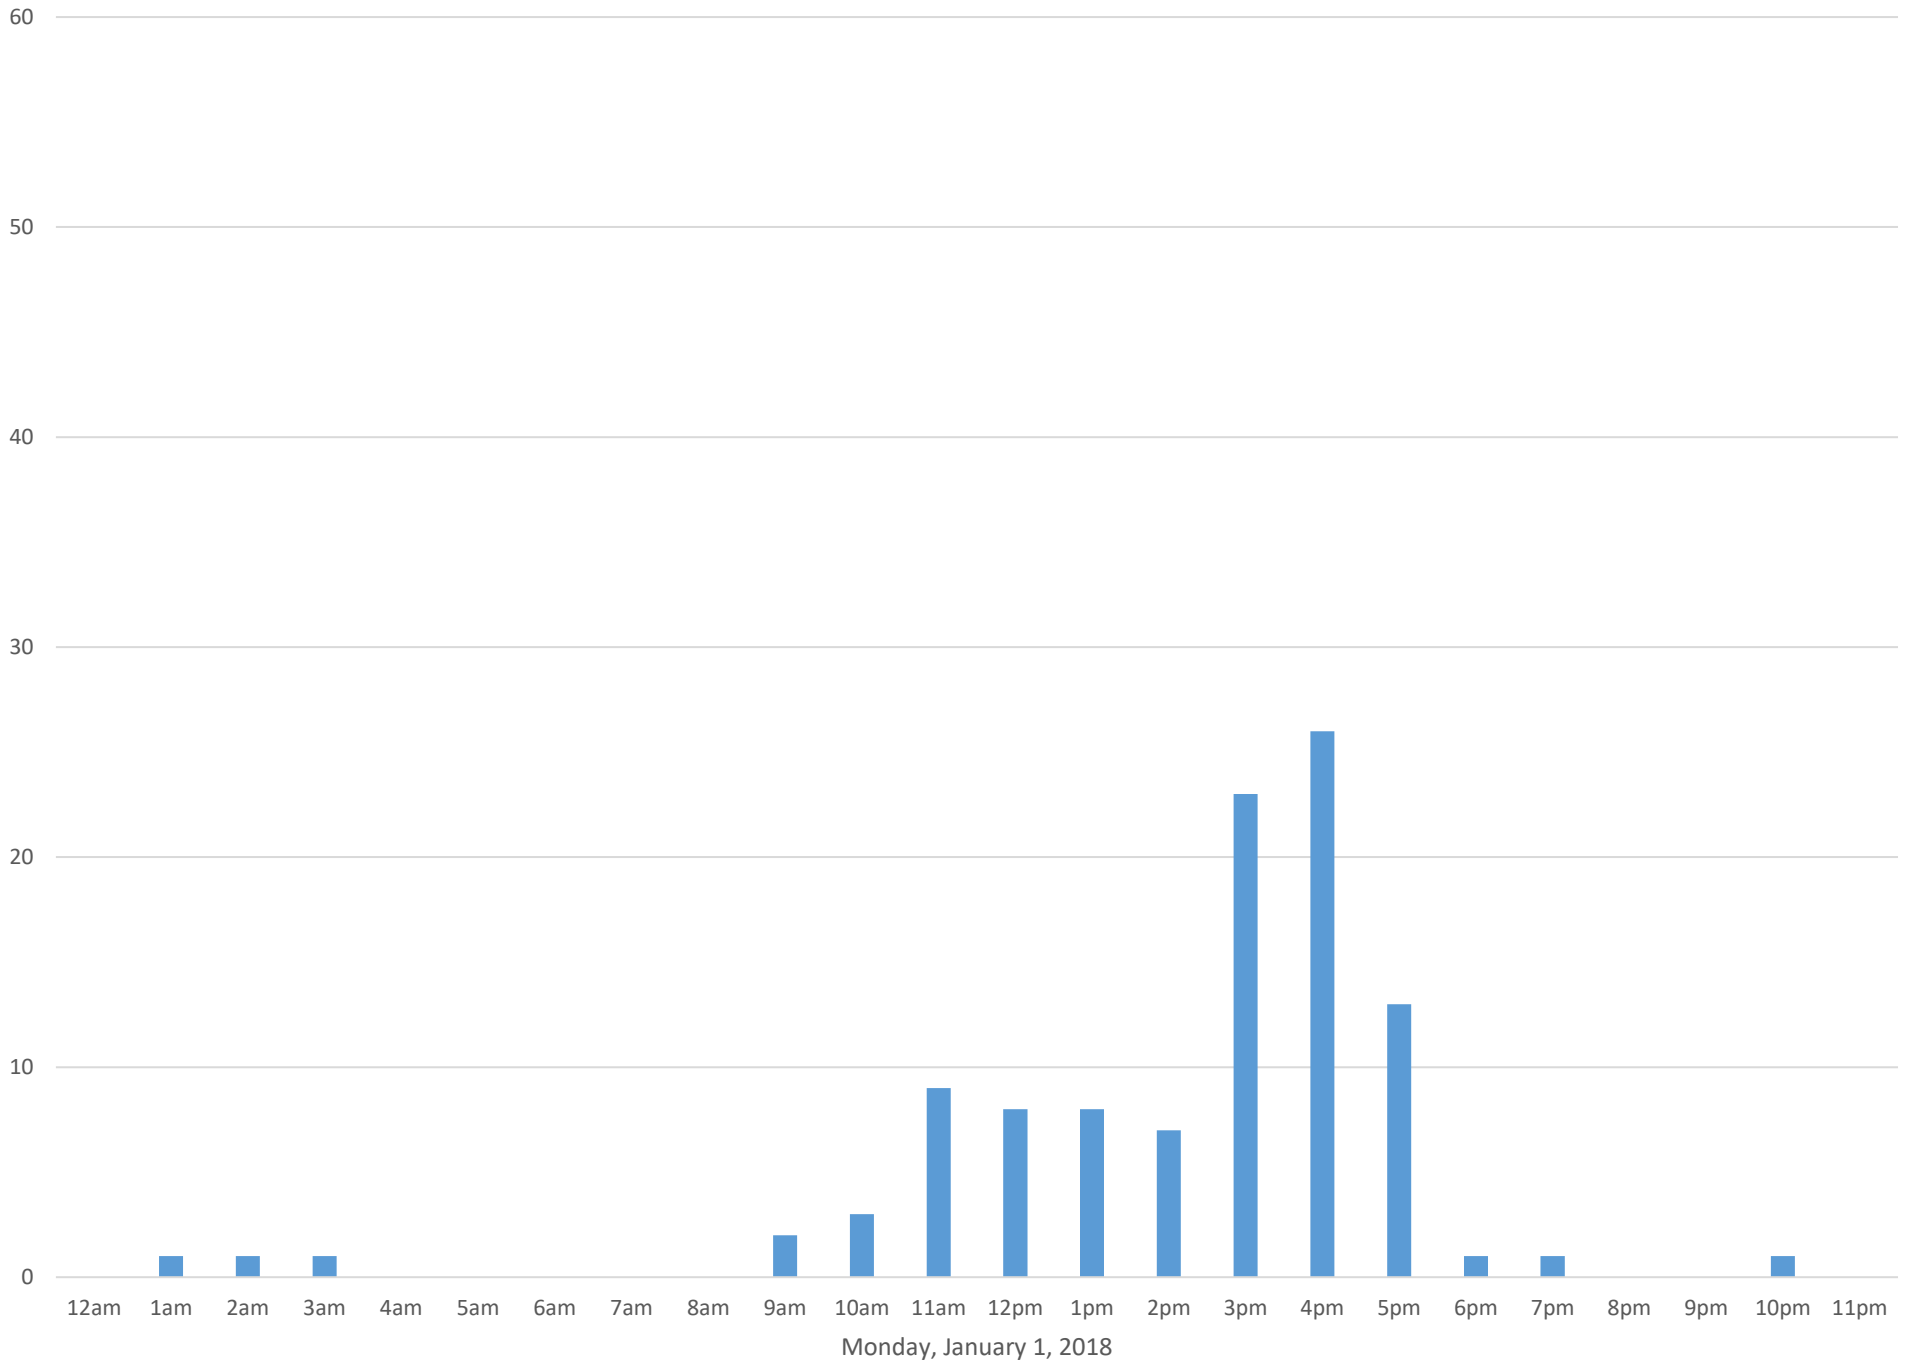

South Bay Trail

Data Summary

Total Count 870

Daily Average 58

Average Weekend Day 76

Average Weekday 54

Highest Daily Count 105

Busiest Day of the Week Monday, January 1, 2018

Weekly Profile

Monday 15%

Tuesday 16%

Wednesday 19%

Thursday 13%

Friday 11%

Saturday 18%

Sunday 8%

South Bay Trail January 2018

Monthly Data

Total Count = 870

South Bay Trail

South Bay Trail

South Bay Trail

Wednesday, January 3, 2018

South Bay Trail

30

20

10

0

12am 1am 2am 3am 4am 5am 6am 7am 8am 9am 10am 11am 12pm 1pm 2pm 3pm 4pm 5pm 6pm 7pm 8pm 9pm 10pm 11pm

Monday, January 29, 2018

South Bay Trail

Tuesday, January 30, 2018