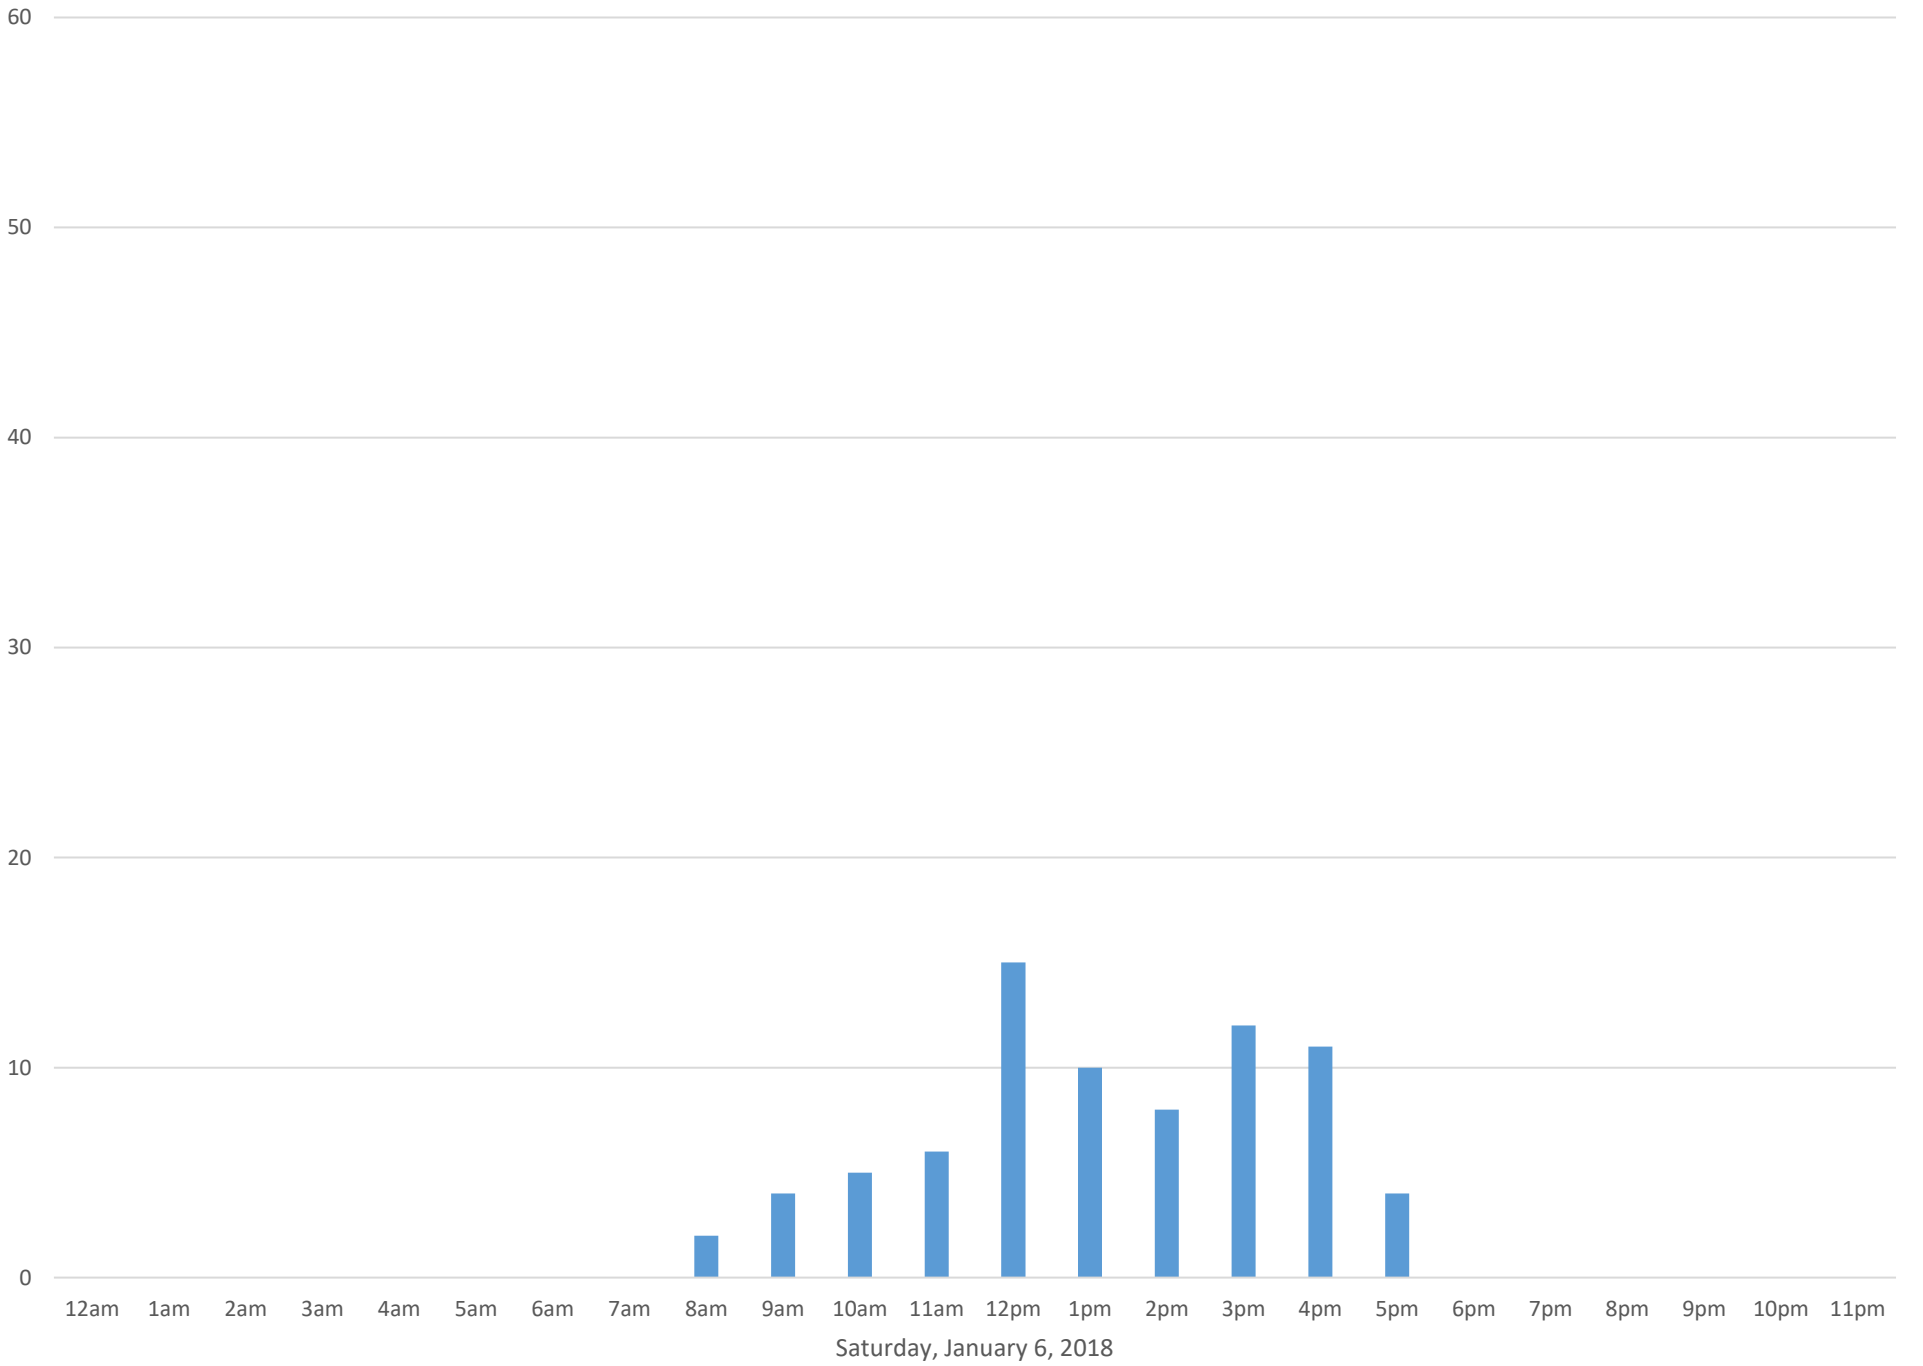

South Bay Trail

Data Summary

Total Count 870

Daily Average 58

Average Weekend Day 76

Average Weekday 54

Highest Daily Count 105

Busiest Day of the Week Monday, January 1, 2018

South Bay Trail January 2018

Monthly Data

Total Count = 870

South Bay Trail

South Bay Trail

South Bay Trail

Wednesday, January 3, 2018

South Bay Trail

Thursday, January 4, 2018

South Bay Trail

South Bay Trail

Saturday, January 6, 2018

South Bay Trail

South Bay Trail

Wednesday, January 24, 2018

South Bay Trail

30

20

10

0

12am 1am 2am 3am 4am 5am 6am 7am 8am 9am 10am 11am 12pm 1pm 2pm 3pm 4pm 5pm 6pm 7pm 8pm 9pm 10pm 11pm

Monday, January 29, 2018

South Bay Trail

Tuesday, January 30, 2018