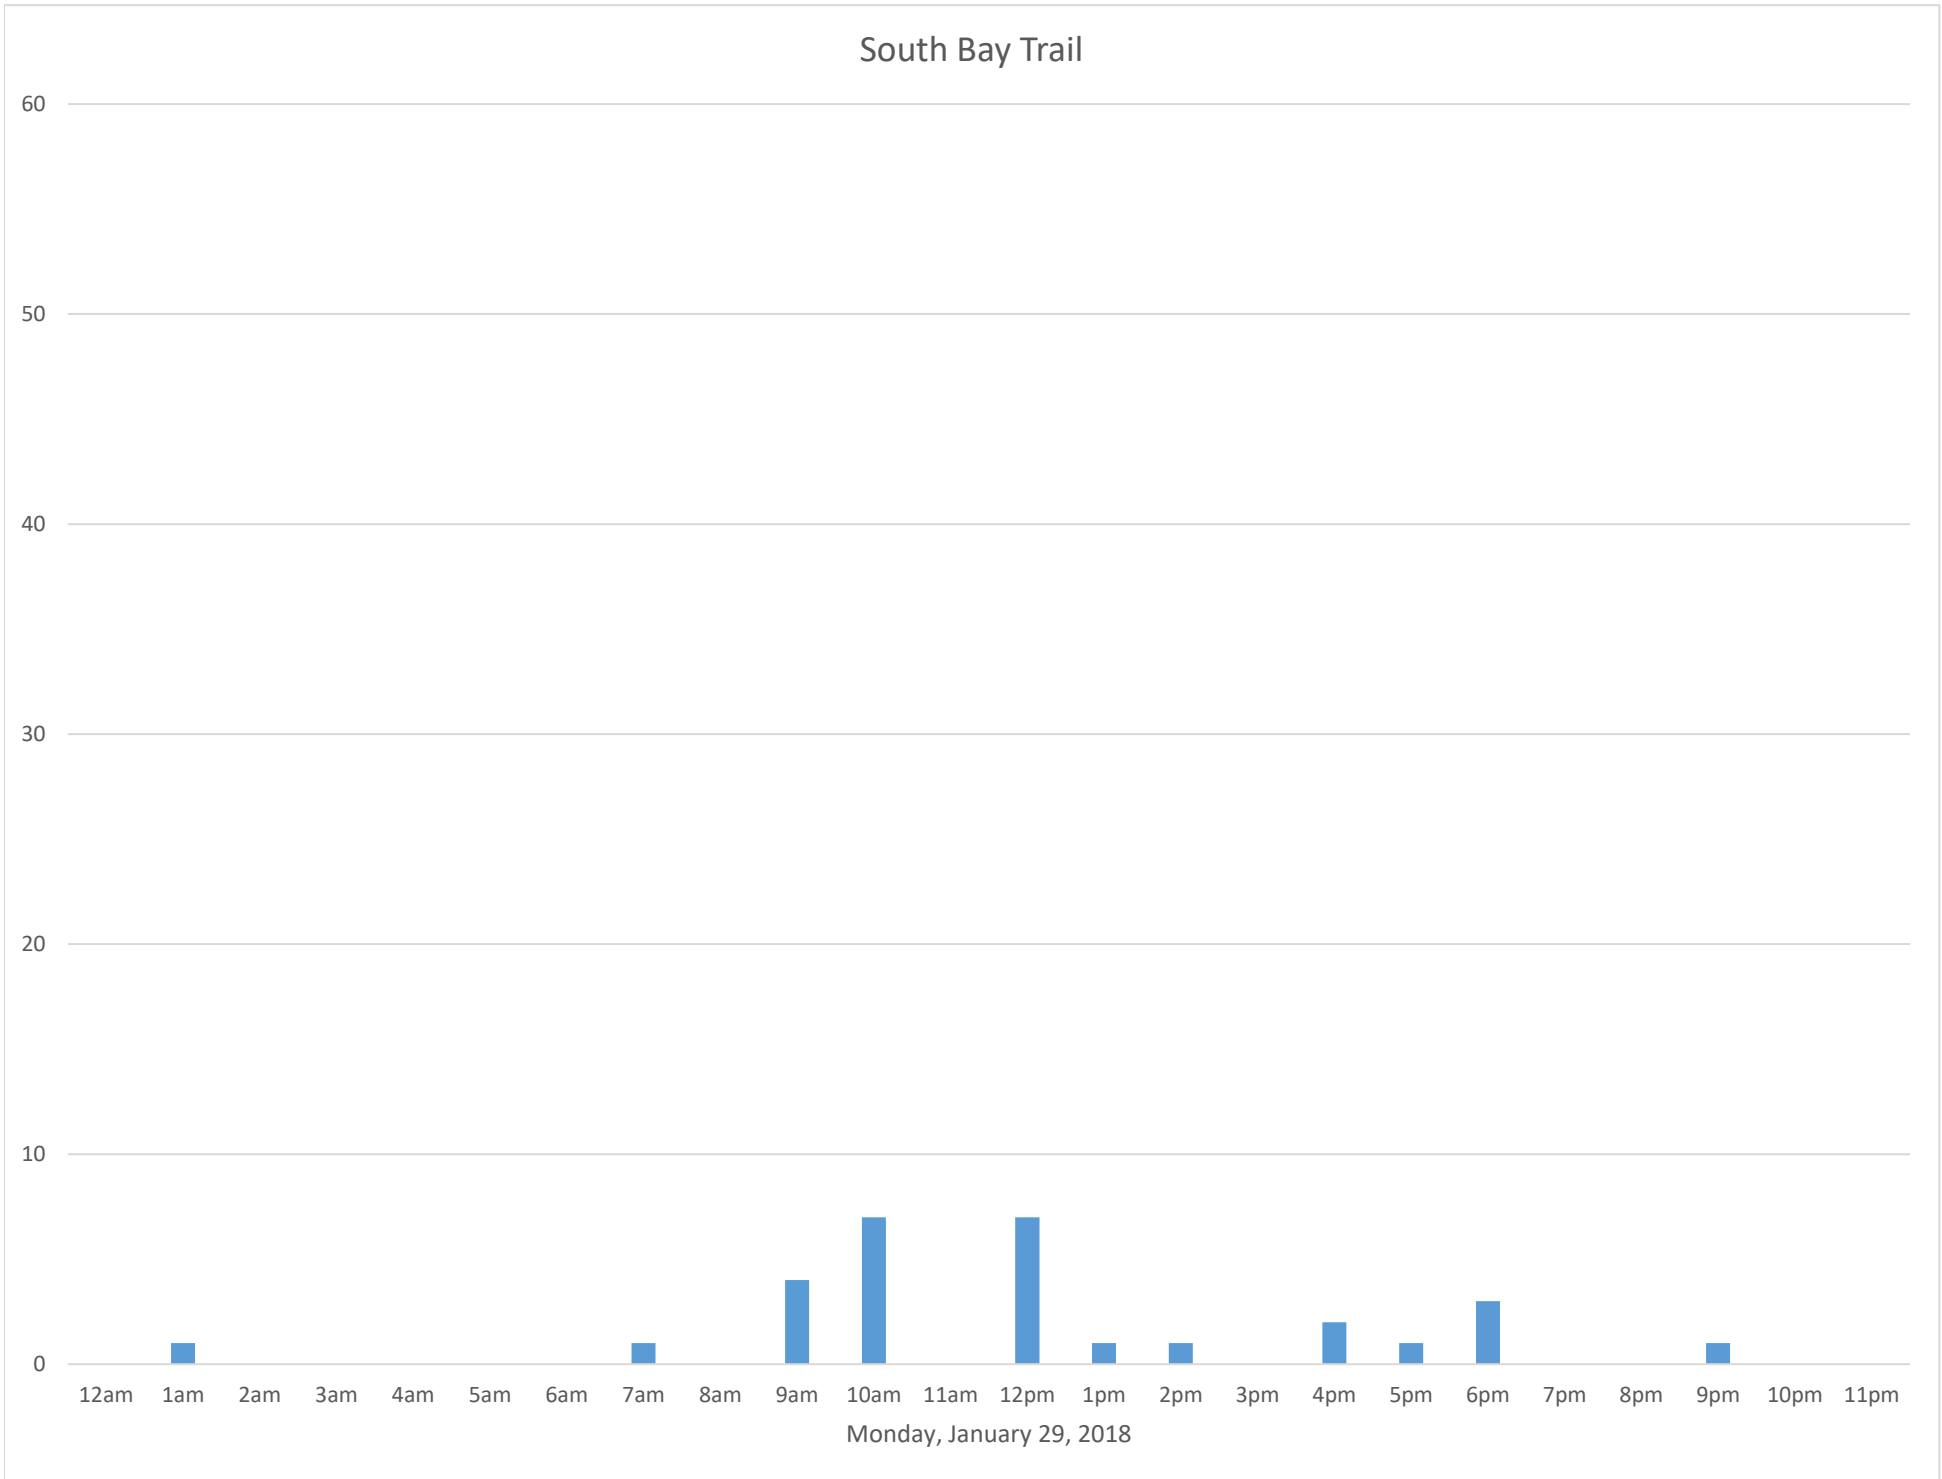

Thursday, January 4, 2018

South Bay Trail

South Bay Trail

Saturday, January 6, 2018

South Bay Trail

South Bay Trail

Wednesday, January 24, 2018

South Bay Trail

South Bay Trail

Friday, January 26, 2018

South Bay Trail

South Bay Trail

South Bay Trail

60

50

40

30

20

10

0

12am 1am 2am 3am 4am 5am 6am 7am 8am 9am 10am 11am 12pm 1pm 2pm 3pm 4pm 5pm 6pm 7pm 8pm 9pm 10pm 11pm

Monday, January 29, 2018

South Bay Trail

Tuesday, January 30, 2018

South Bay Trail