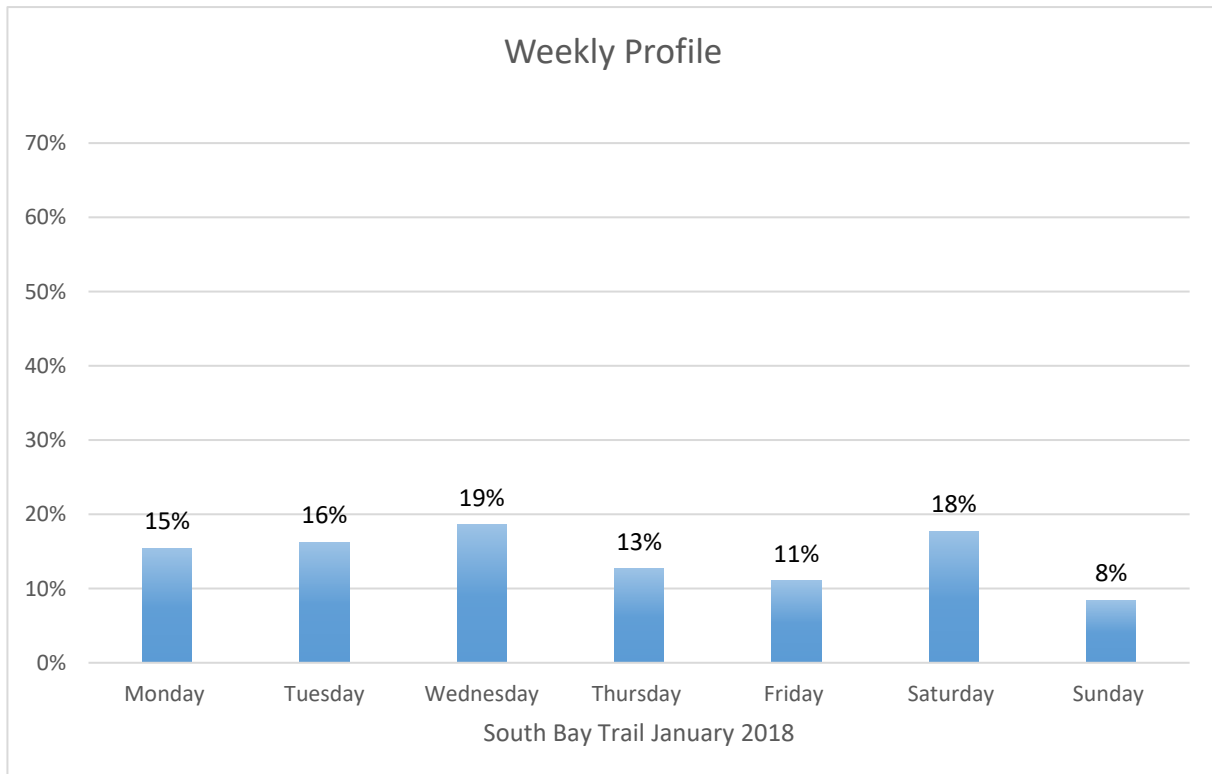

South Bay Trail

Data Summary

Total Count 870

Daily Average 58

Average Weekend Day 76

Average Weekday 54

Highest Daily Count 105

Busiest Day of the Week Monday, January 1, 2018

Weekly Profile

Monday 15%

Tuesday 16%

Wednesday 19%

Thursday 13%

Friday 11%

Saturday 18%

Sunday 8%

South Bay Trail January 2018

Monthly Data

Total Count = 870

South Bay Trail

South Bay Trail

South Bay Trail

Wednesday, January 3, 2018

South Bay Trail