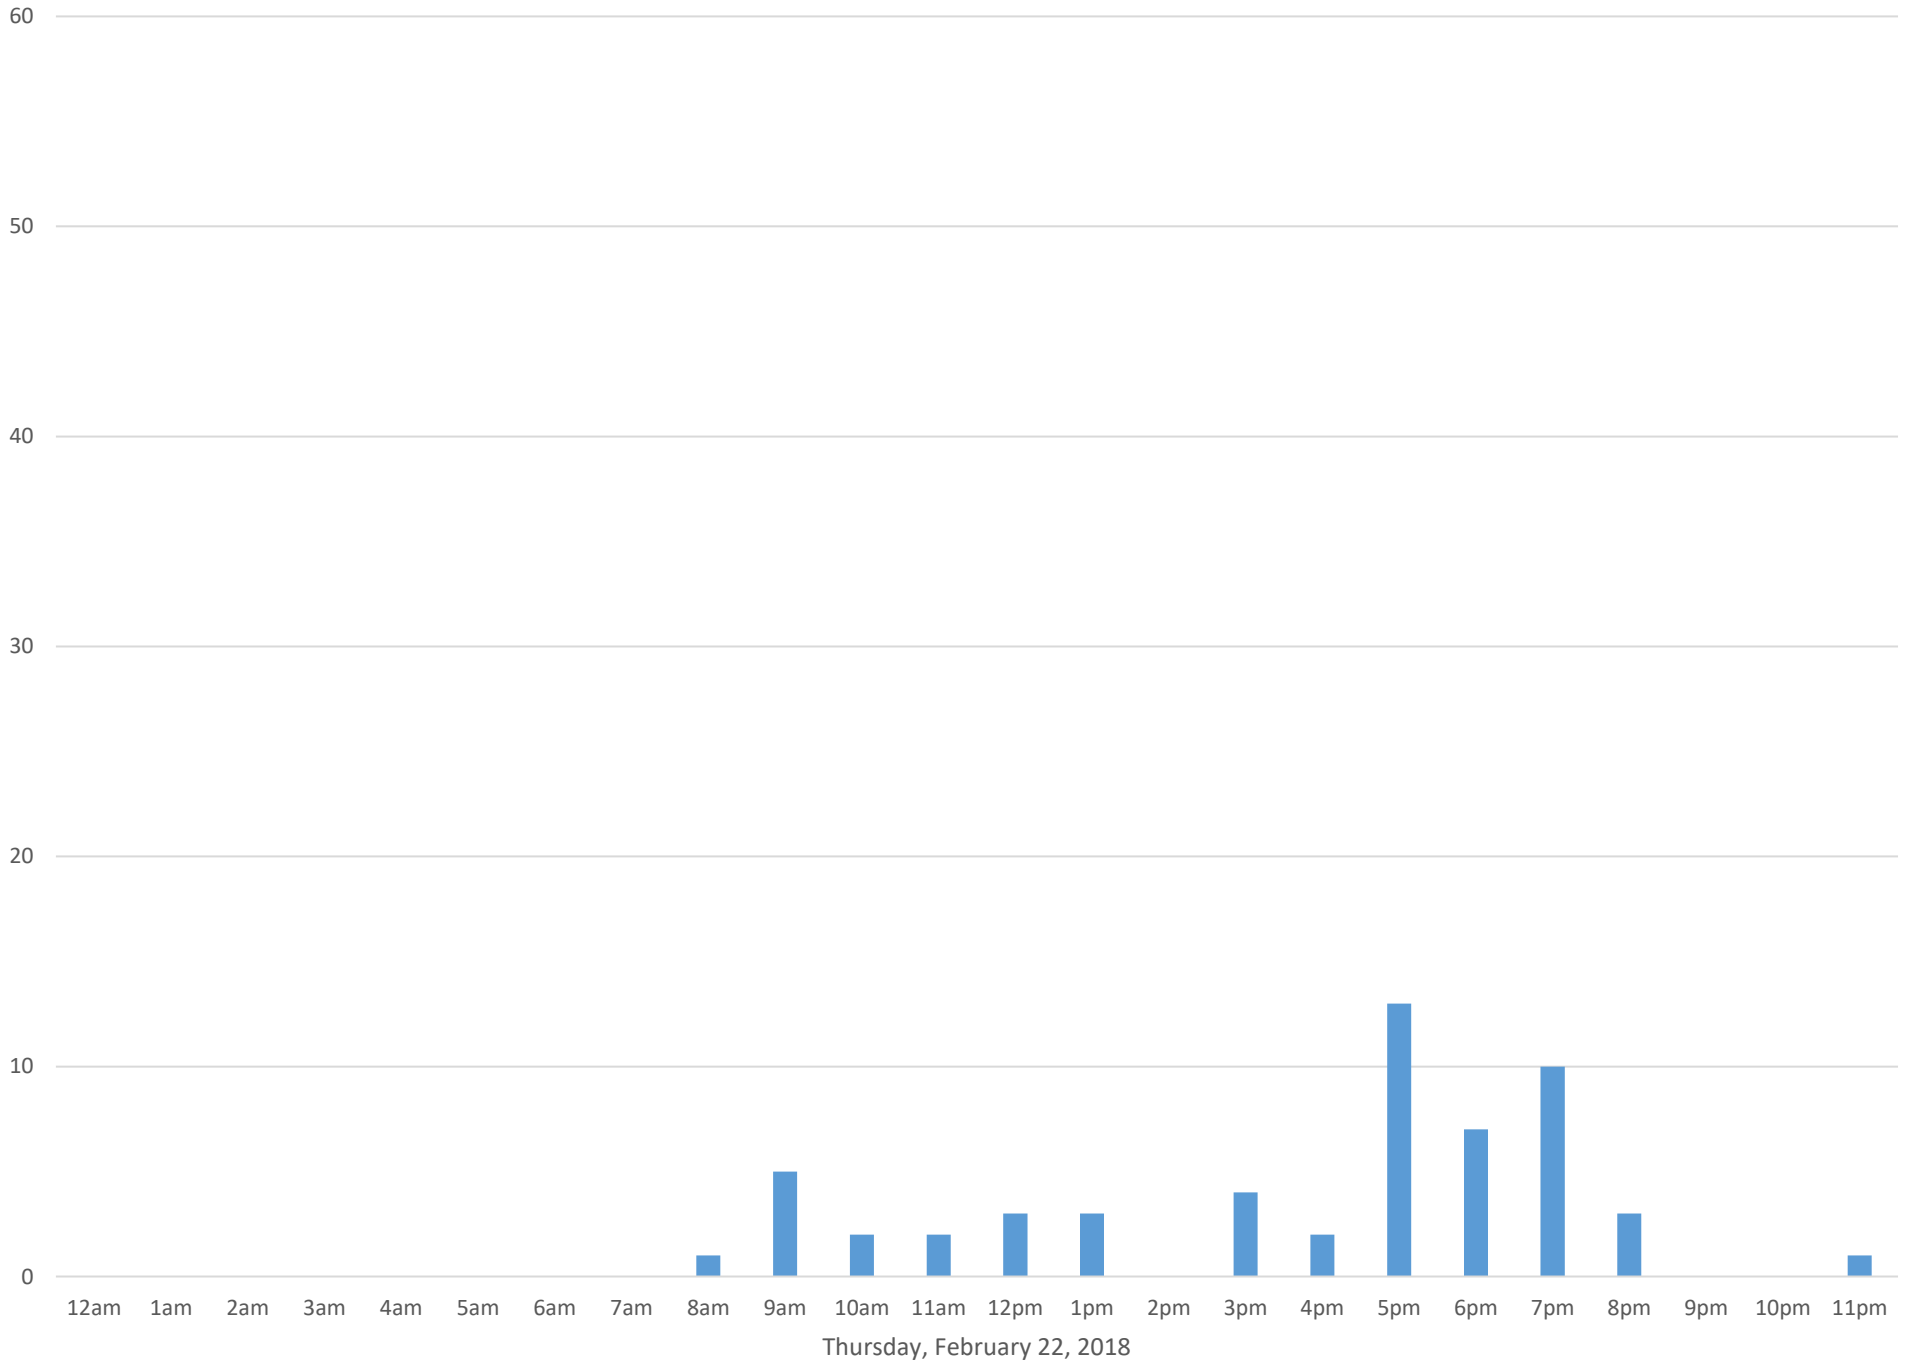

Monday, February 5, 2018

South Bay Trail

South Bay Trail

South Bay Trail

Thursday, February 8, 2018

South Bay Trail

Friday, February 9, 2018

South Bay Trail

South Bay Trail

South Bay Trail

South Bay Trail

South Bay Trail

Thursday, February 22, 2018

South Bay Trail

Friday, February 23, 2018

South Bay Trail

Saturday, February 24, 2018

South Bay Trail

South Bay Trail

South Bay Trail

Tuesday, February 27, 2018

South Bay Trail