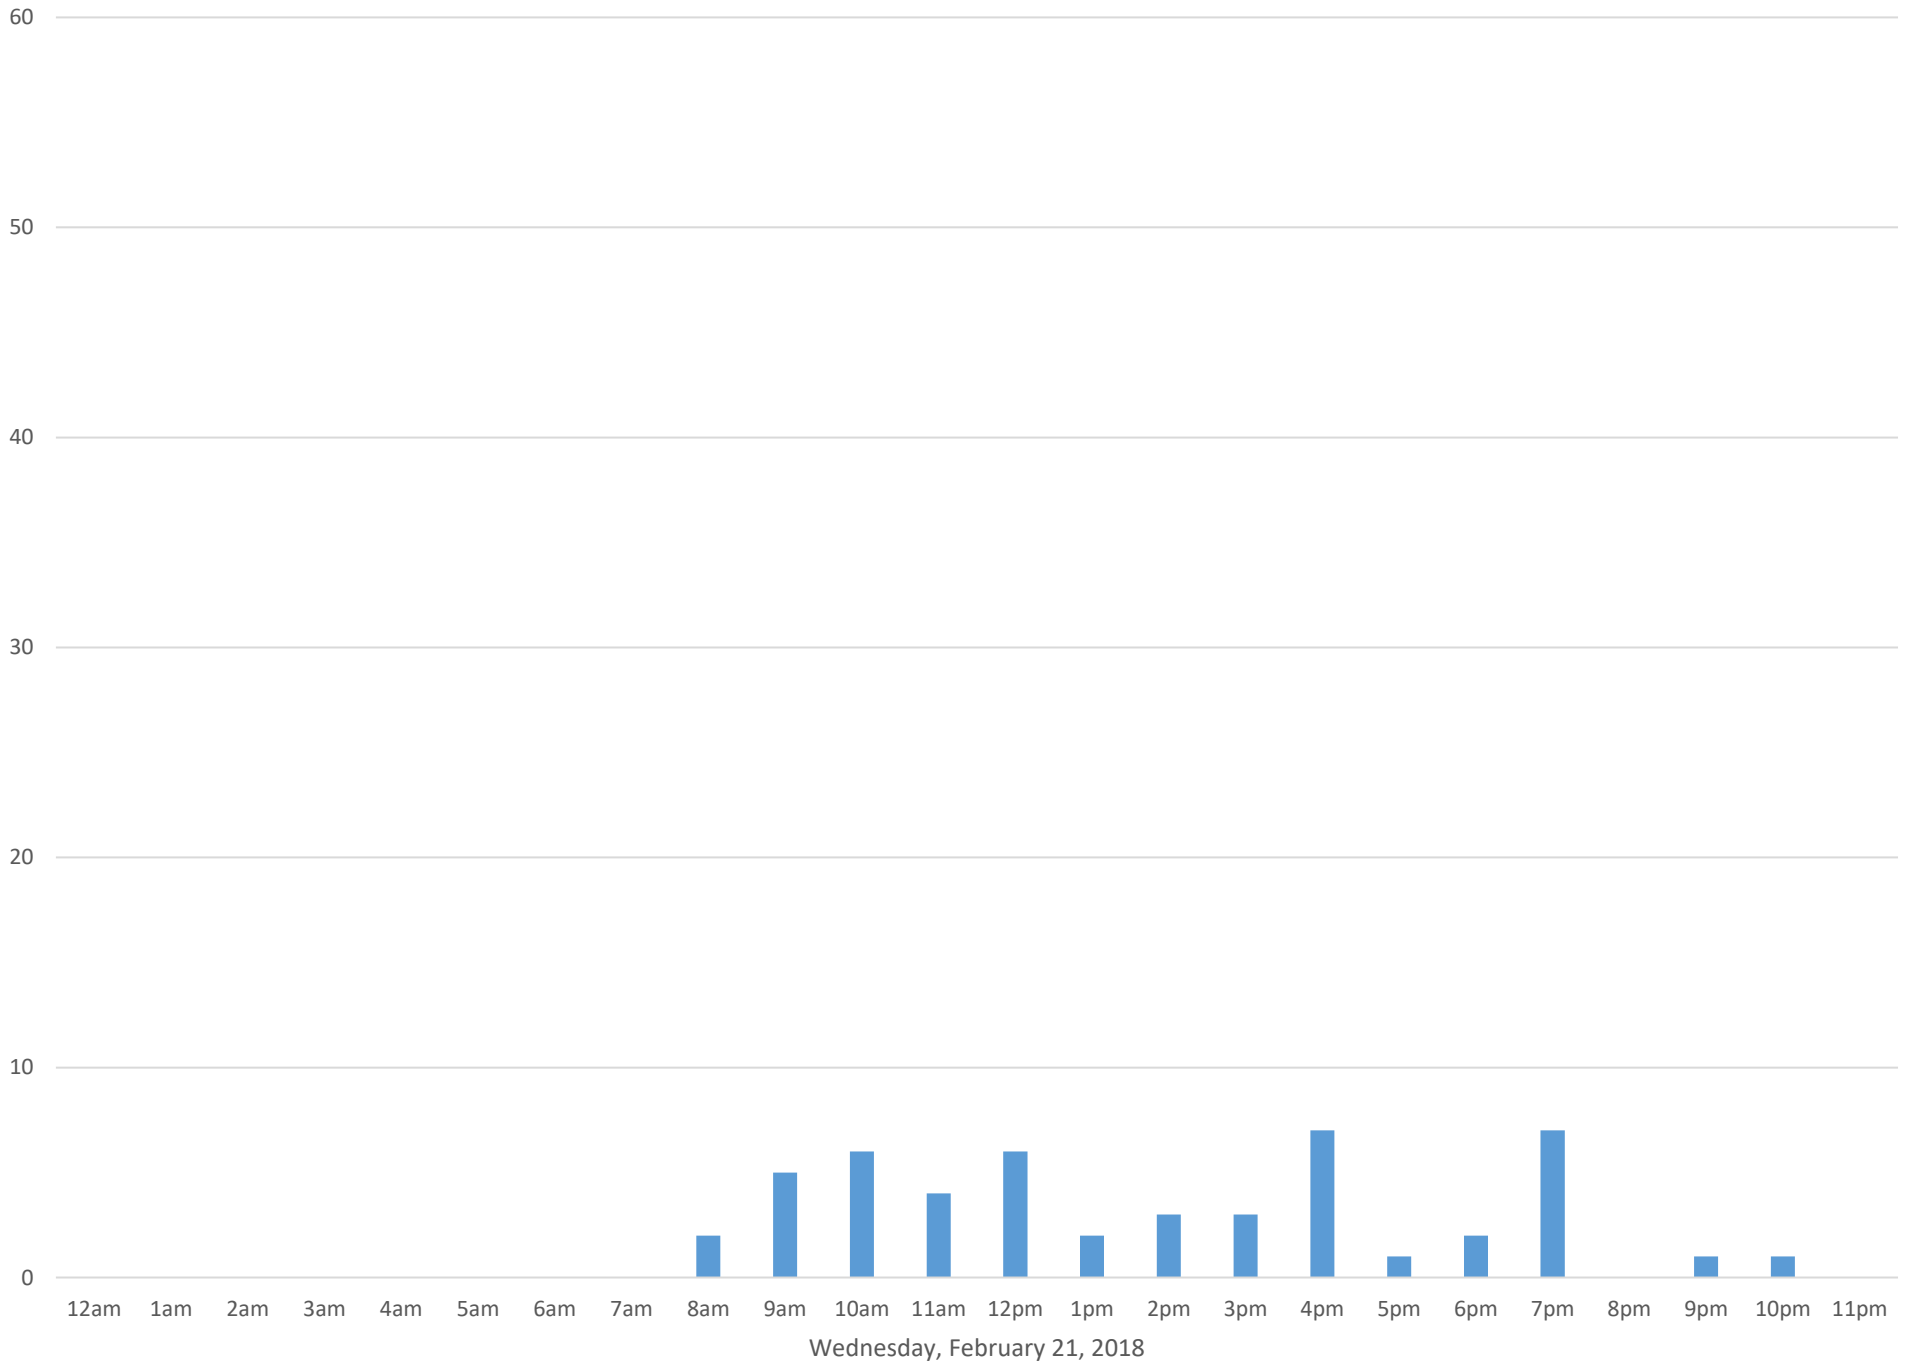

South Bay Trail