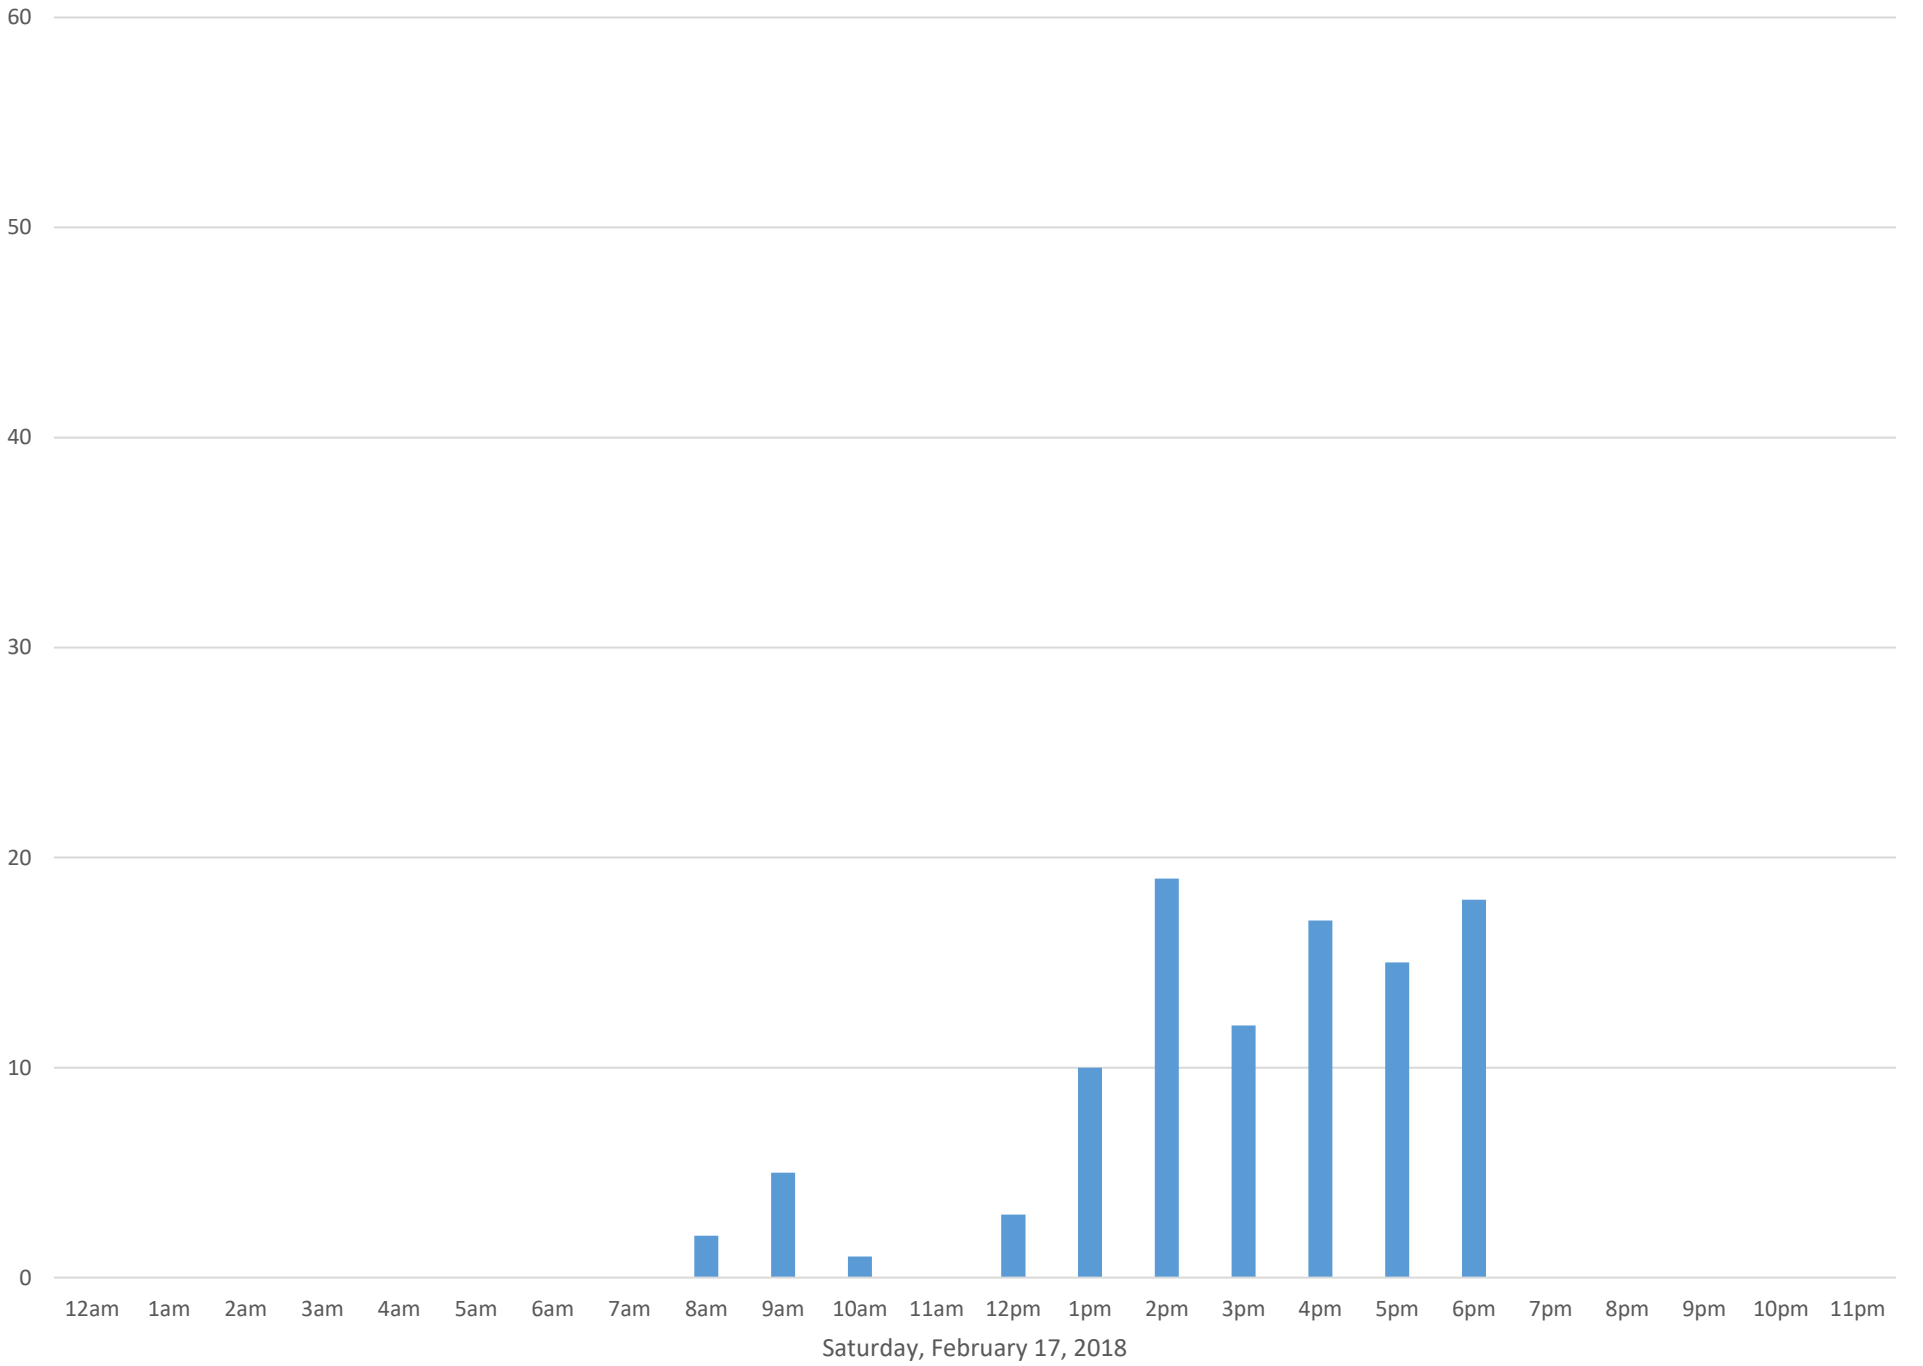

South Bay Trail