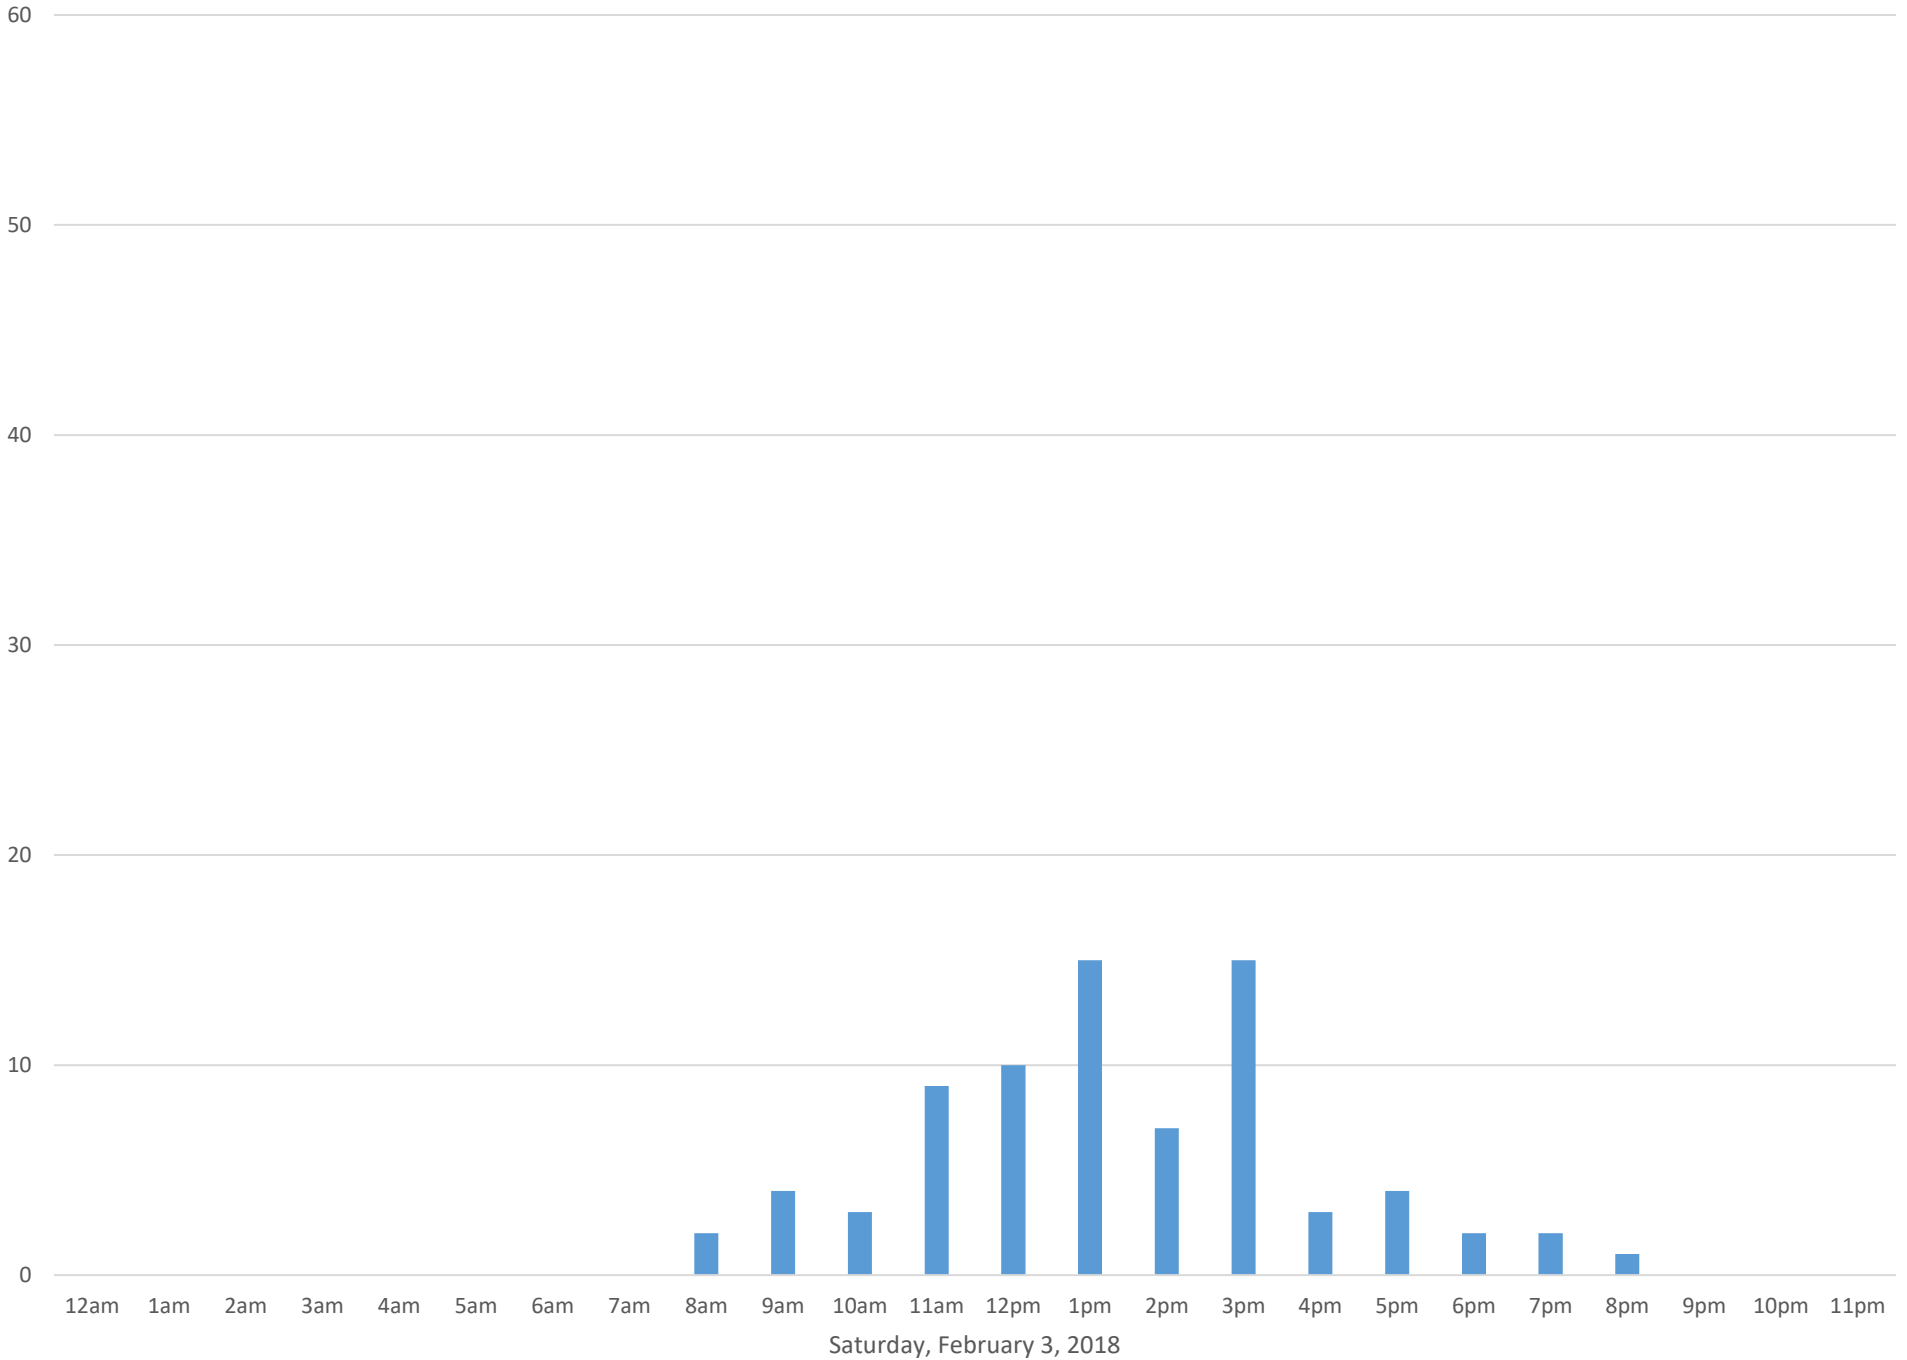

South Bay Trail

Data Summary

Total Count 2,278

Daily Average 81

Average Weekend Day 131

Average Weekday 62

Highest Daily Count 261

Busiest Day of the Week Saturday, February 10, 2018

Weekly Profile

Monday 13%

Tuesday 11%

Wednesday 9%

Thursday 10%

Friday 12%

Saturday 25%

Sunday 21%

South Bay Trail February 2018

Monthly Data

Total Count = 2278

South Bay Trail

South Bay Trail

South Bay Trail

South Bay Trail

South Bay Trail

Monday, February 5, 2018

South Bay Trail

South Bay Trail

South Bay Trail

Thursday, February 8, 2018

South Bay Trail

Friday, February 9, 2018

South Bay Trail