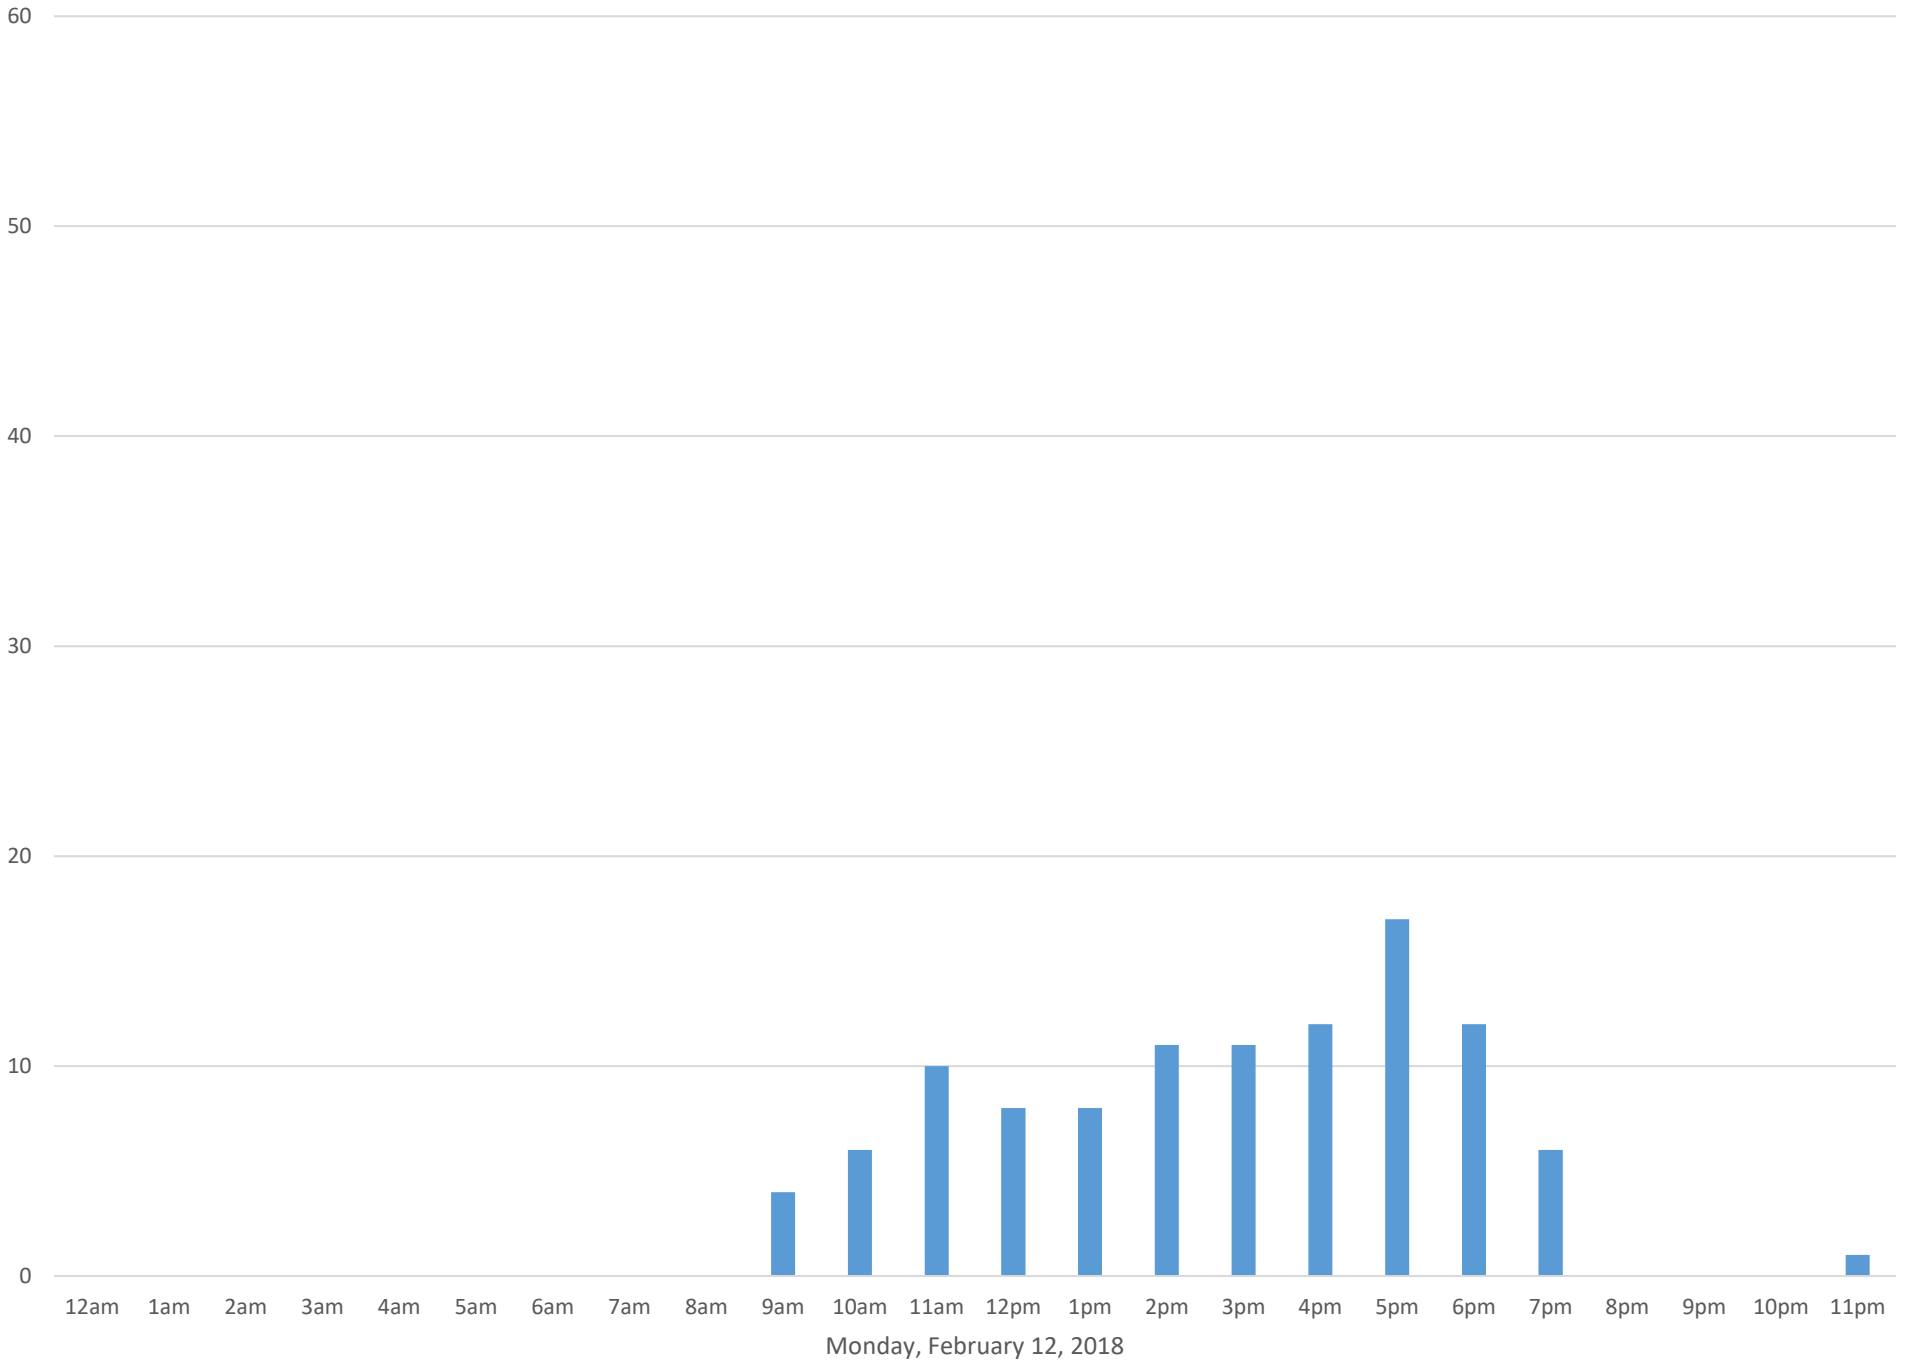

South Bay Trail