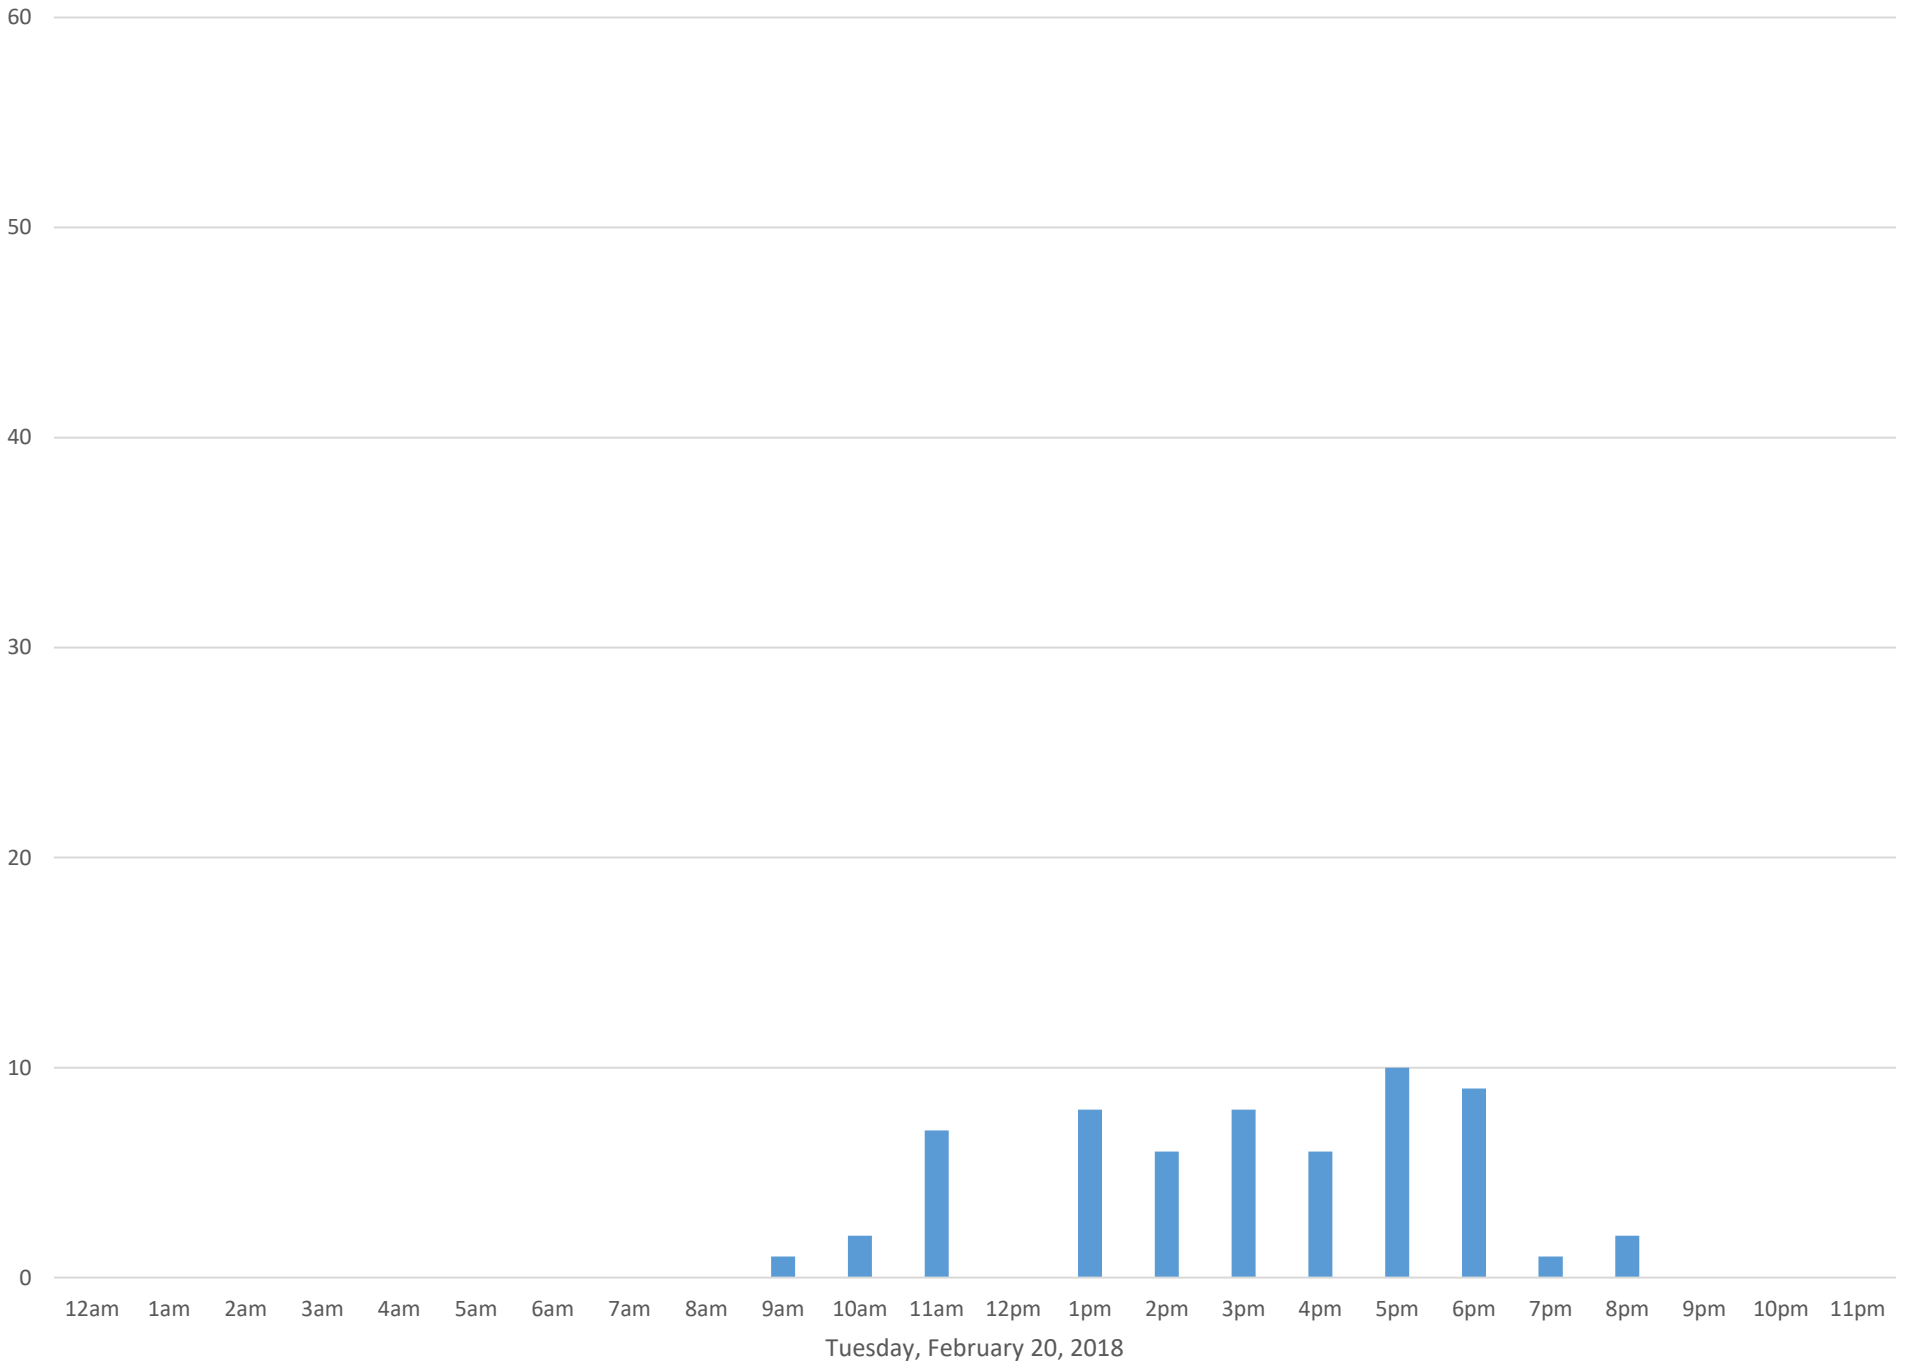

South Bay Trail