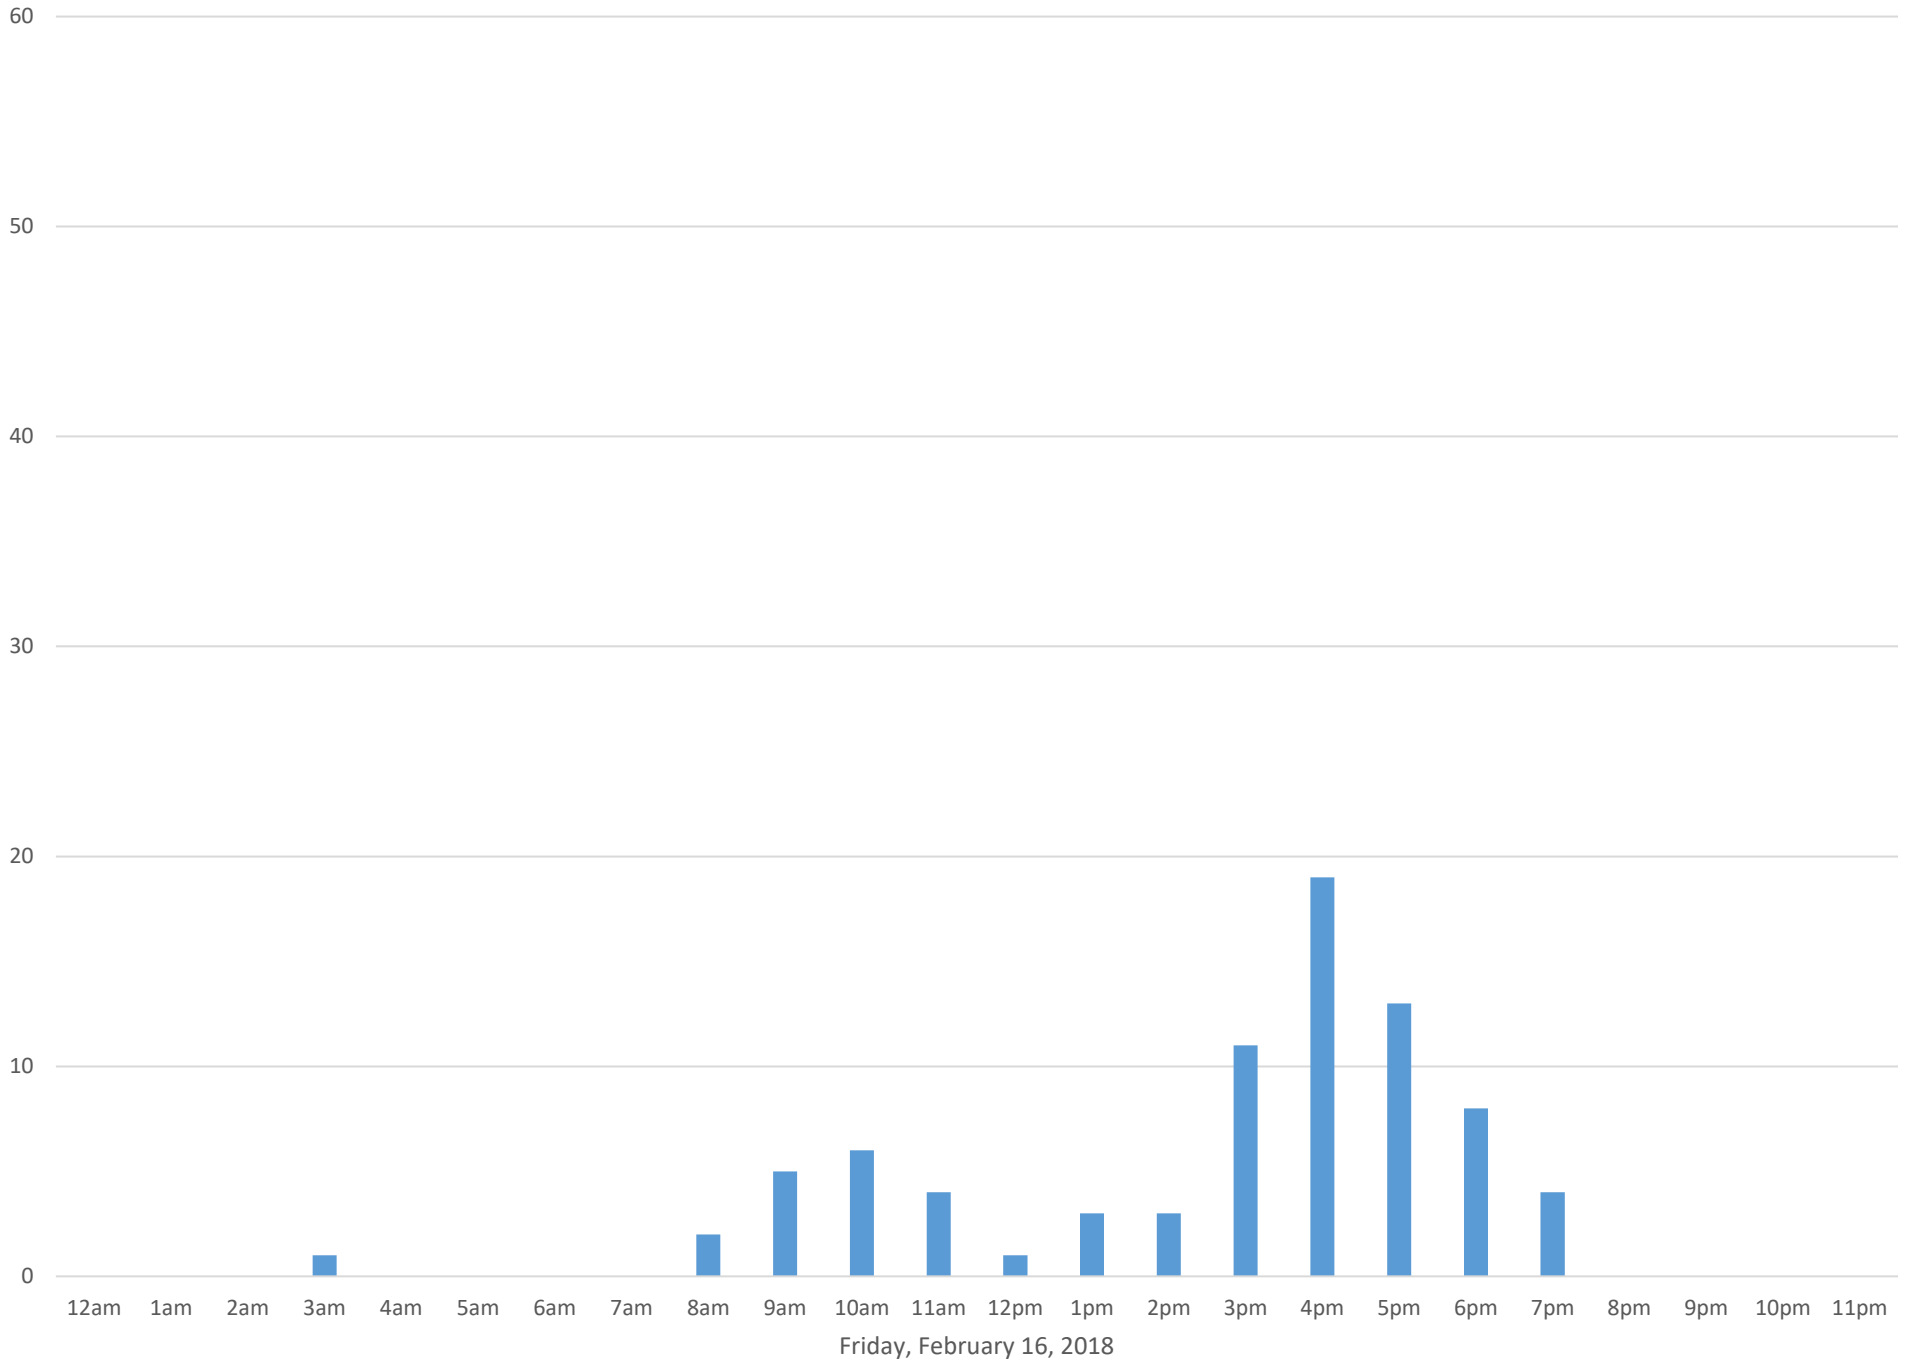

South Bay Trail