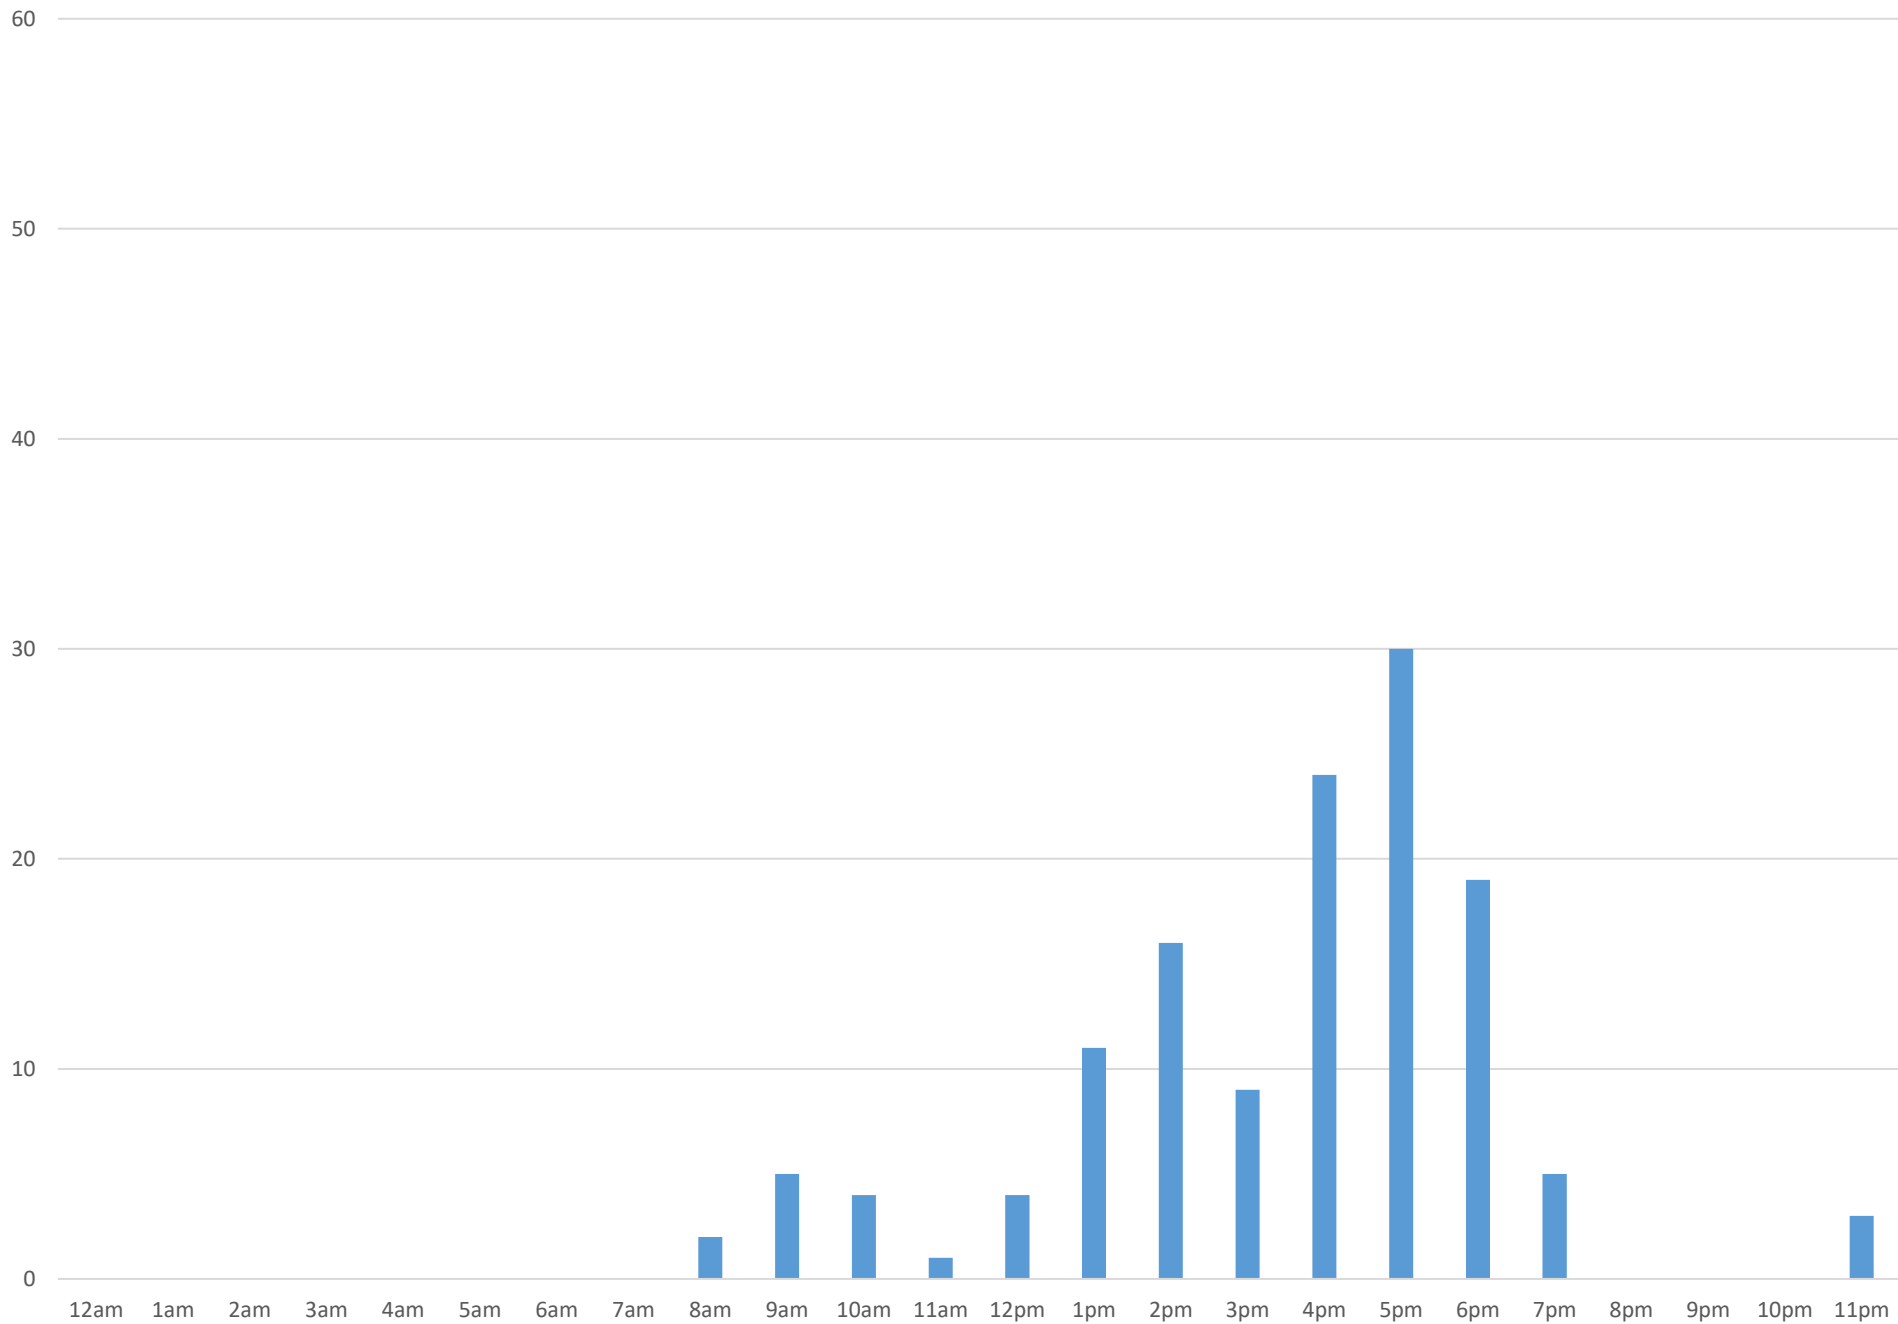

South Bay Trail

Data Summary

Total Count 2,278

Daily Average 81

Average Weekend Day 131

Average Weekday 62

Highest Daily Count 261

Busiest Day of the Week Saturday, February 10, 2018

Monday, February 5, 2018

South Bay Trail

South Bay Trail

South Bay Trail

Thursday, February 8, 2018

South Bay Trail

Friday, February 9, 2018

South Bay Trail

South Bay Trail

South Bay Trail

South Bay Trail

South Bay Trail

Thursday, February 22, 2018

South Bay Trail

Friday, February 23, 2018

South Bay Trail

Saturday, February 24, 2018

South Bay Trail

South Bay Trail

South Bay Trail

Tuesday, February 27, 2018

South Bay Trail