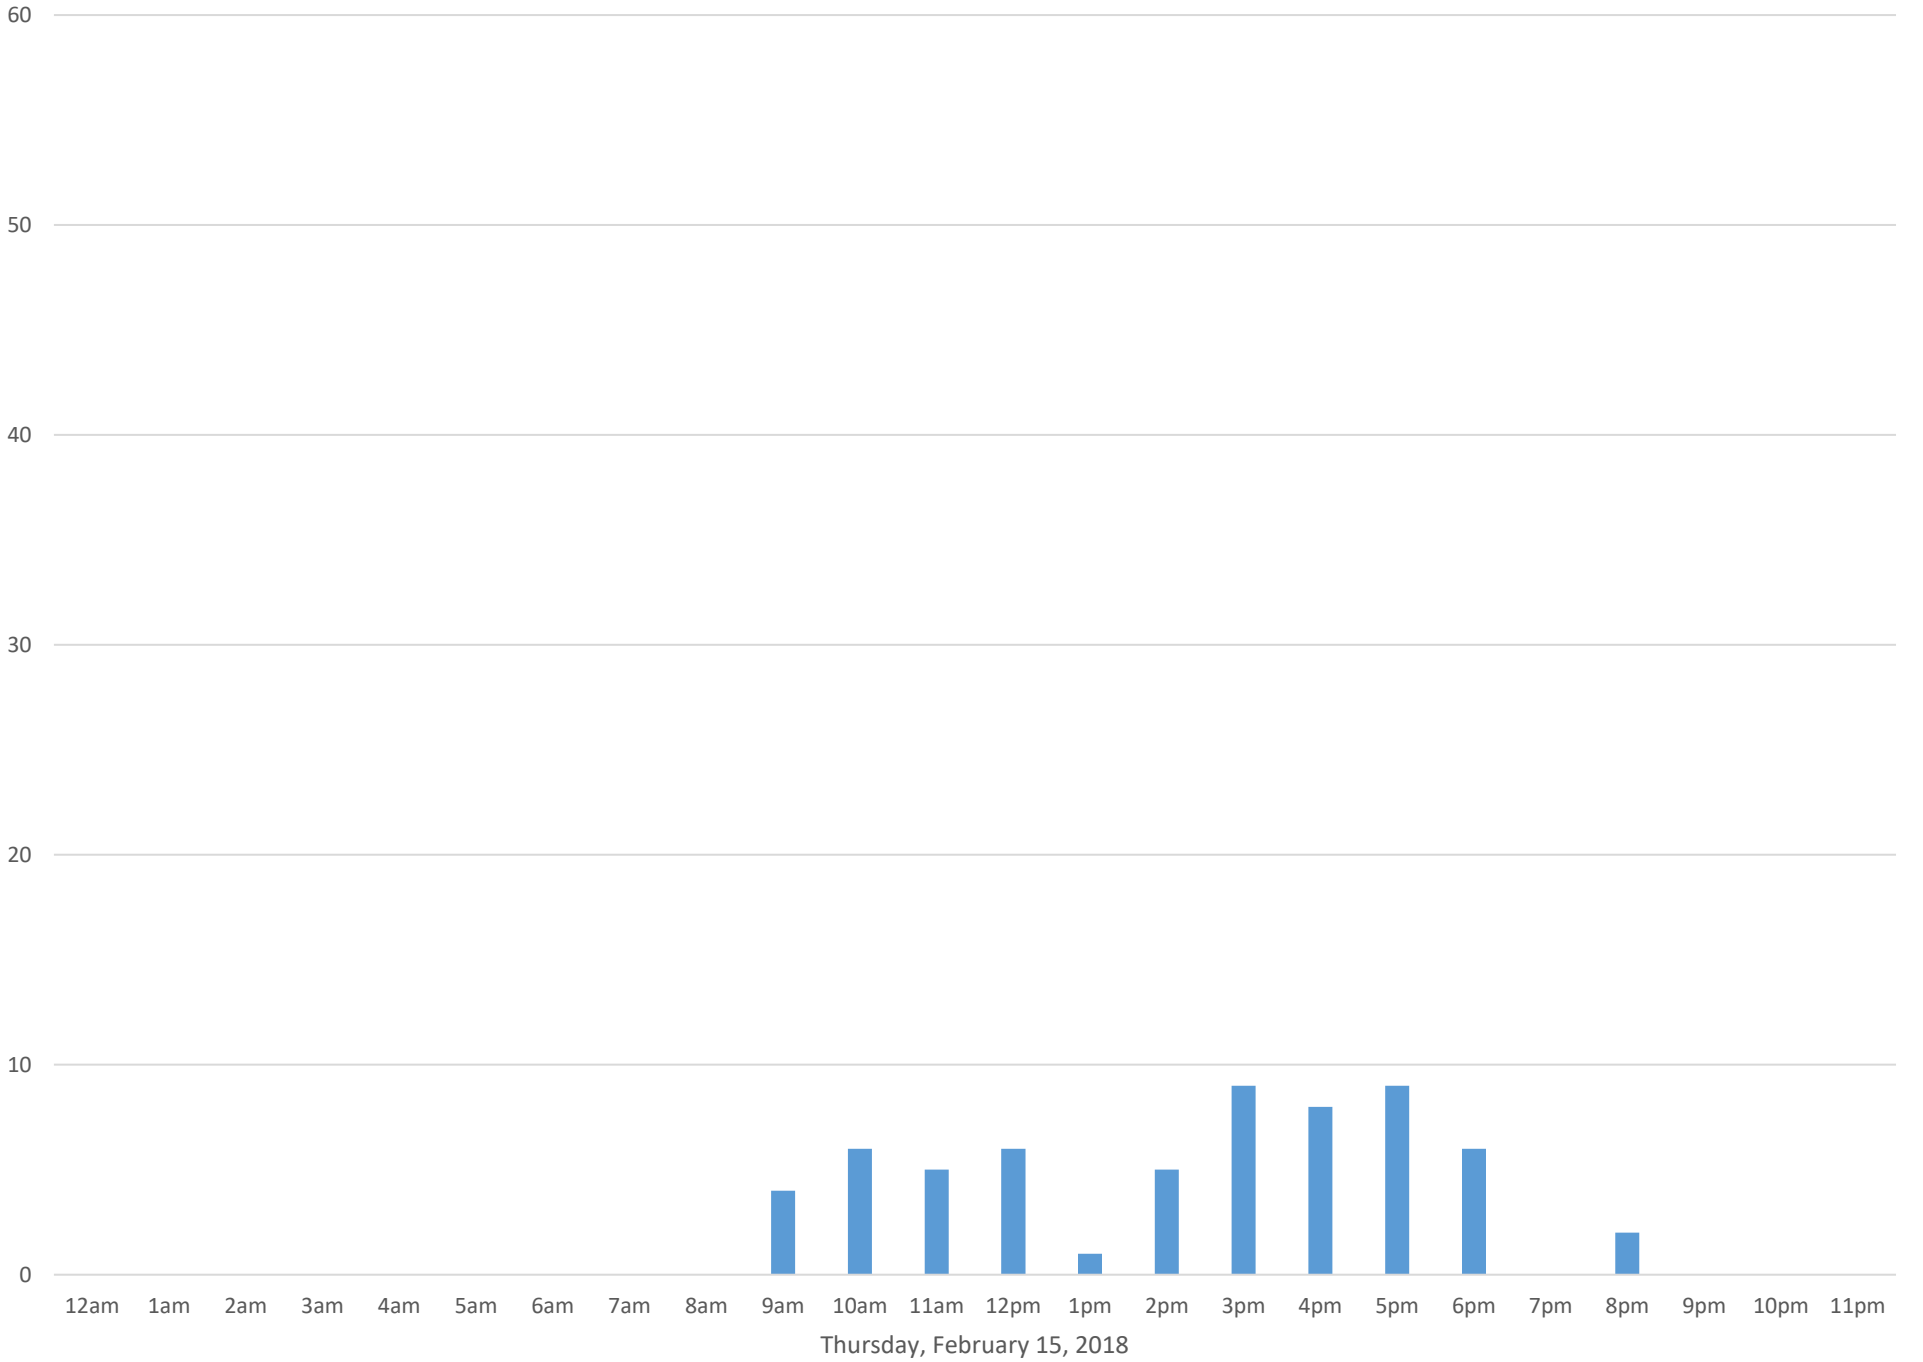

South Bay Trail