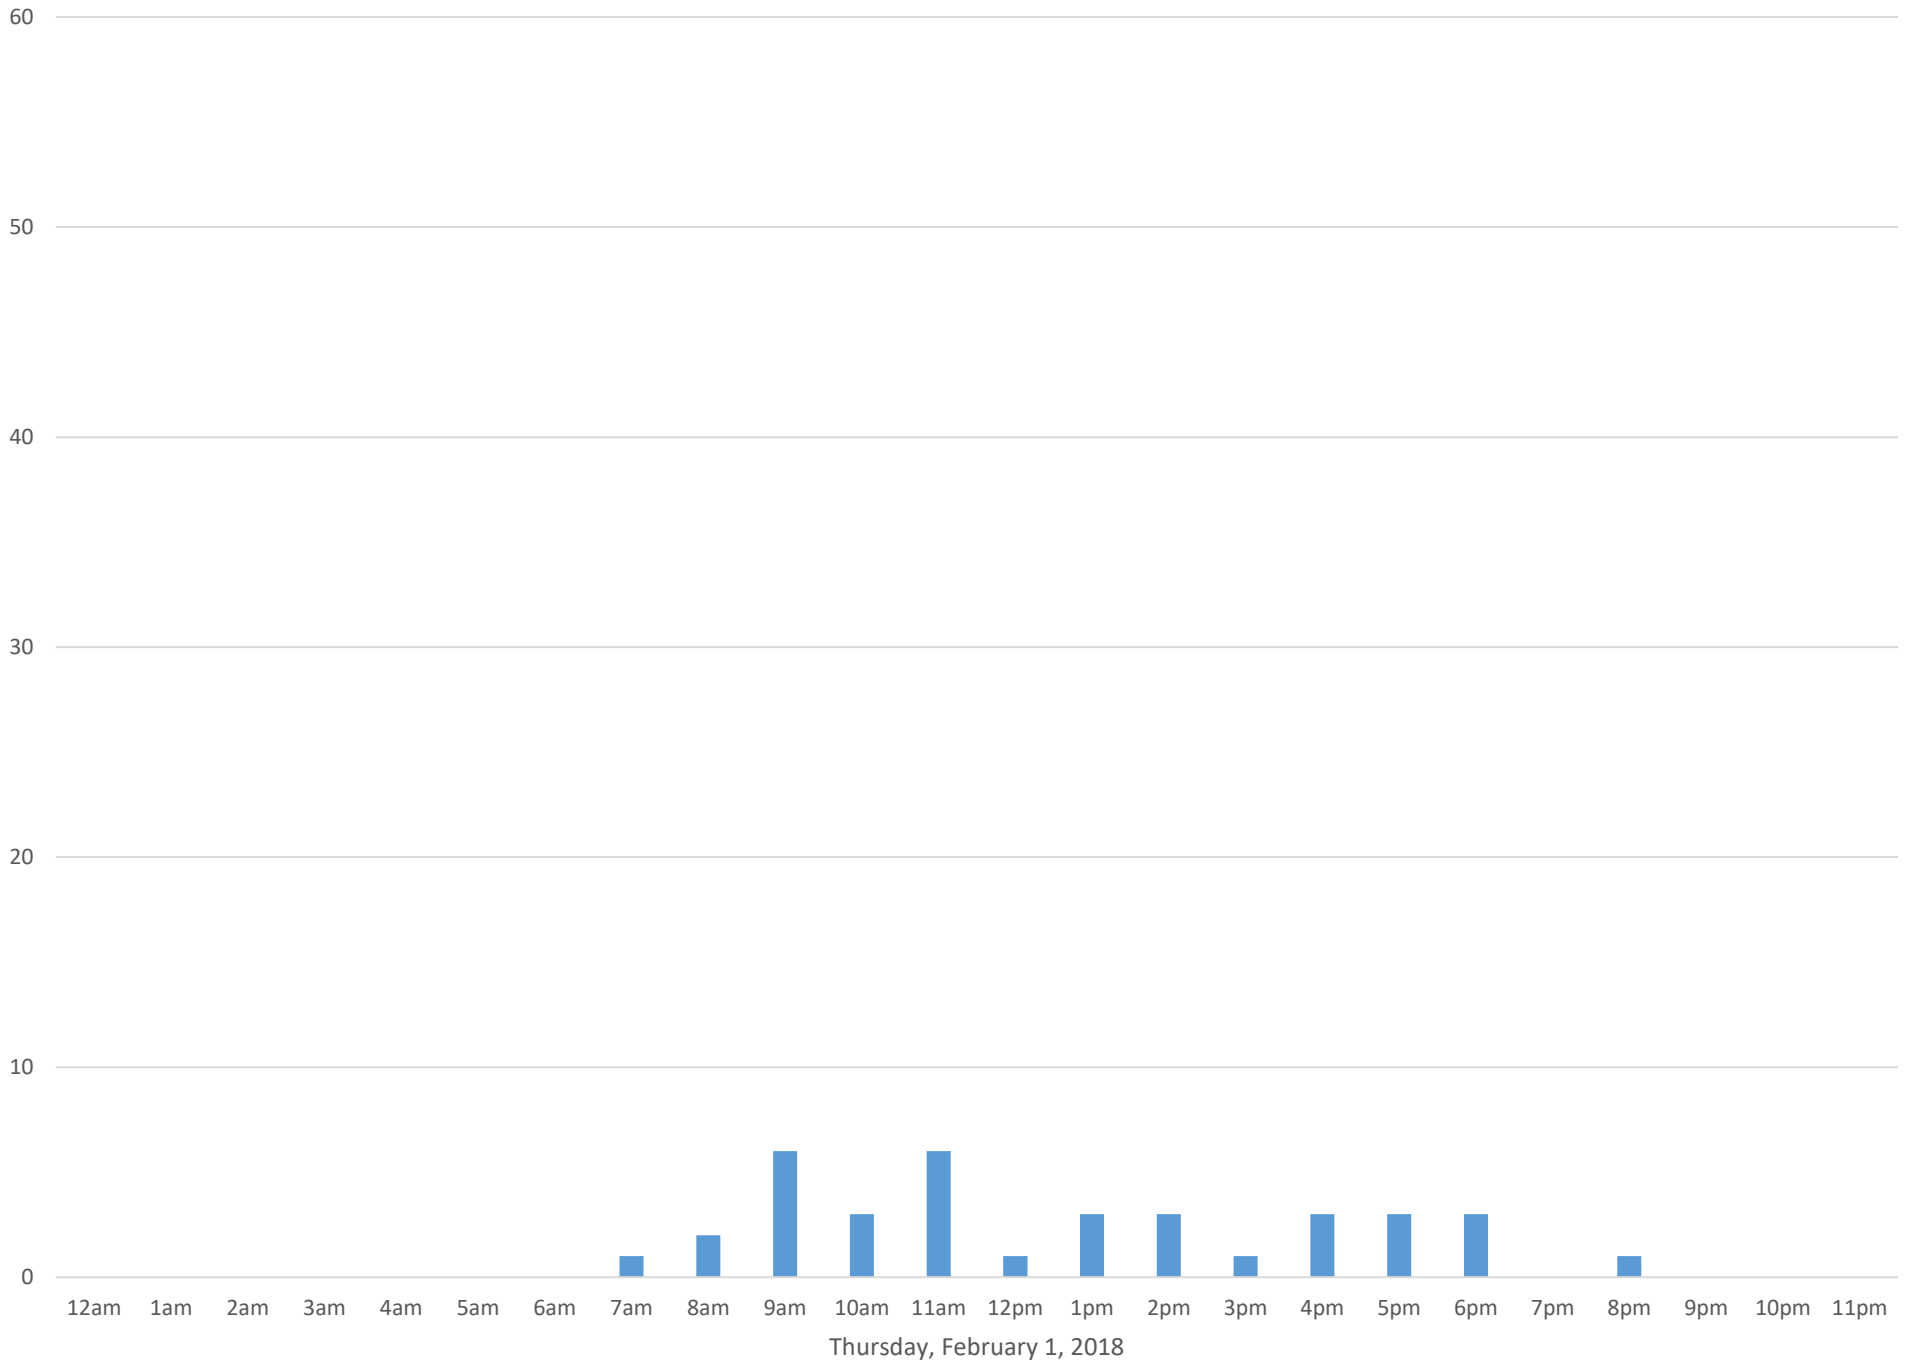

South Bay Trail

Data Summary

Total Count 2,278

Daily Average 81

Average Weekend Day 131

Average Weekday 62

Highest Daily Count 261

Busiest Day of the Week Saturday, February 10, 2018

Weekly Profile

Monday 13%

Tuesday 11%

Wednesday 9%

Thursday 10%

Friday 12%

Saturday 25%

Sunday 21%

South Bay Trail February 2018

Monthly Data

Total Count = 2278

South Bay Trail

South Bay Trail

South Bay Trail

South Bay Trail

South Bay Trail

Monday, February 5, 2018

South Bay Trail

South Bay Trail

South Bay Trail

Thursday, February 8, 2018

South Bay Trail

Friday, February 9, 2018

South Bay Trail