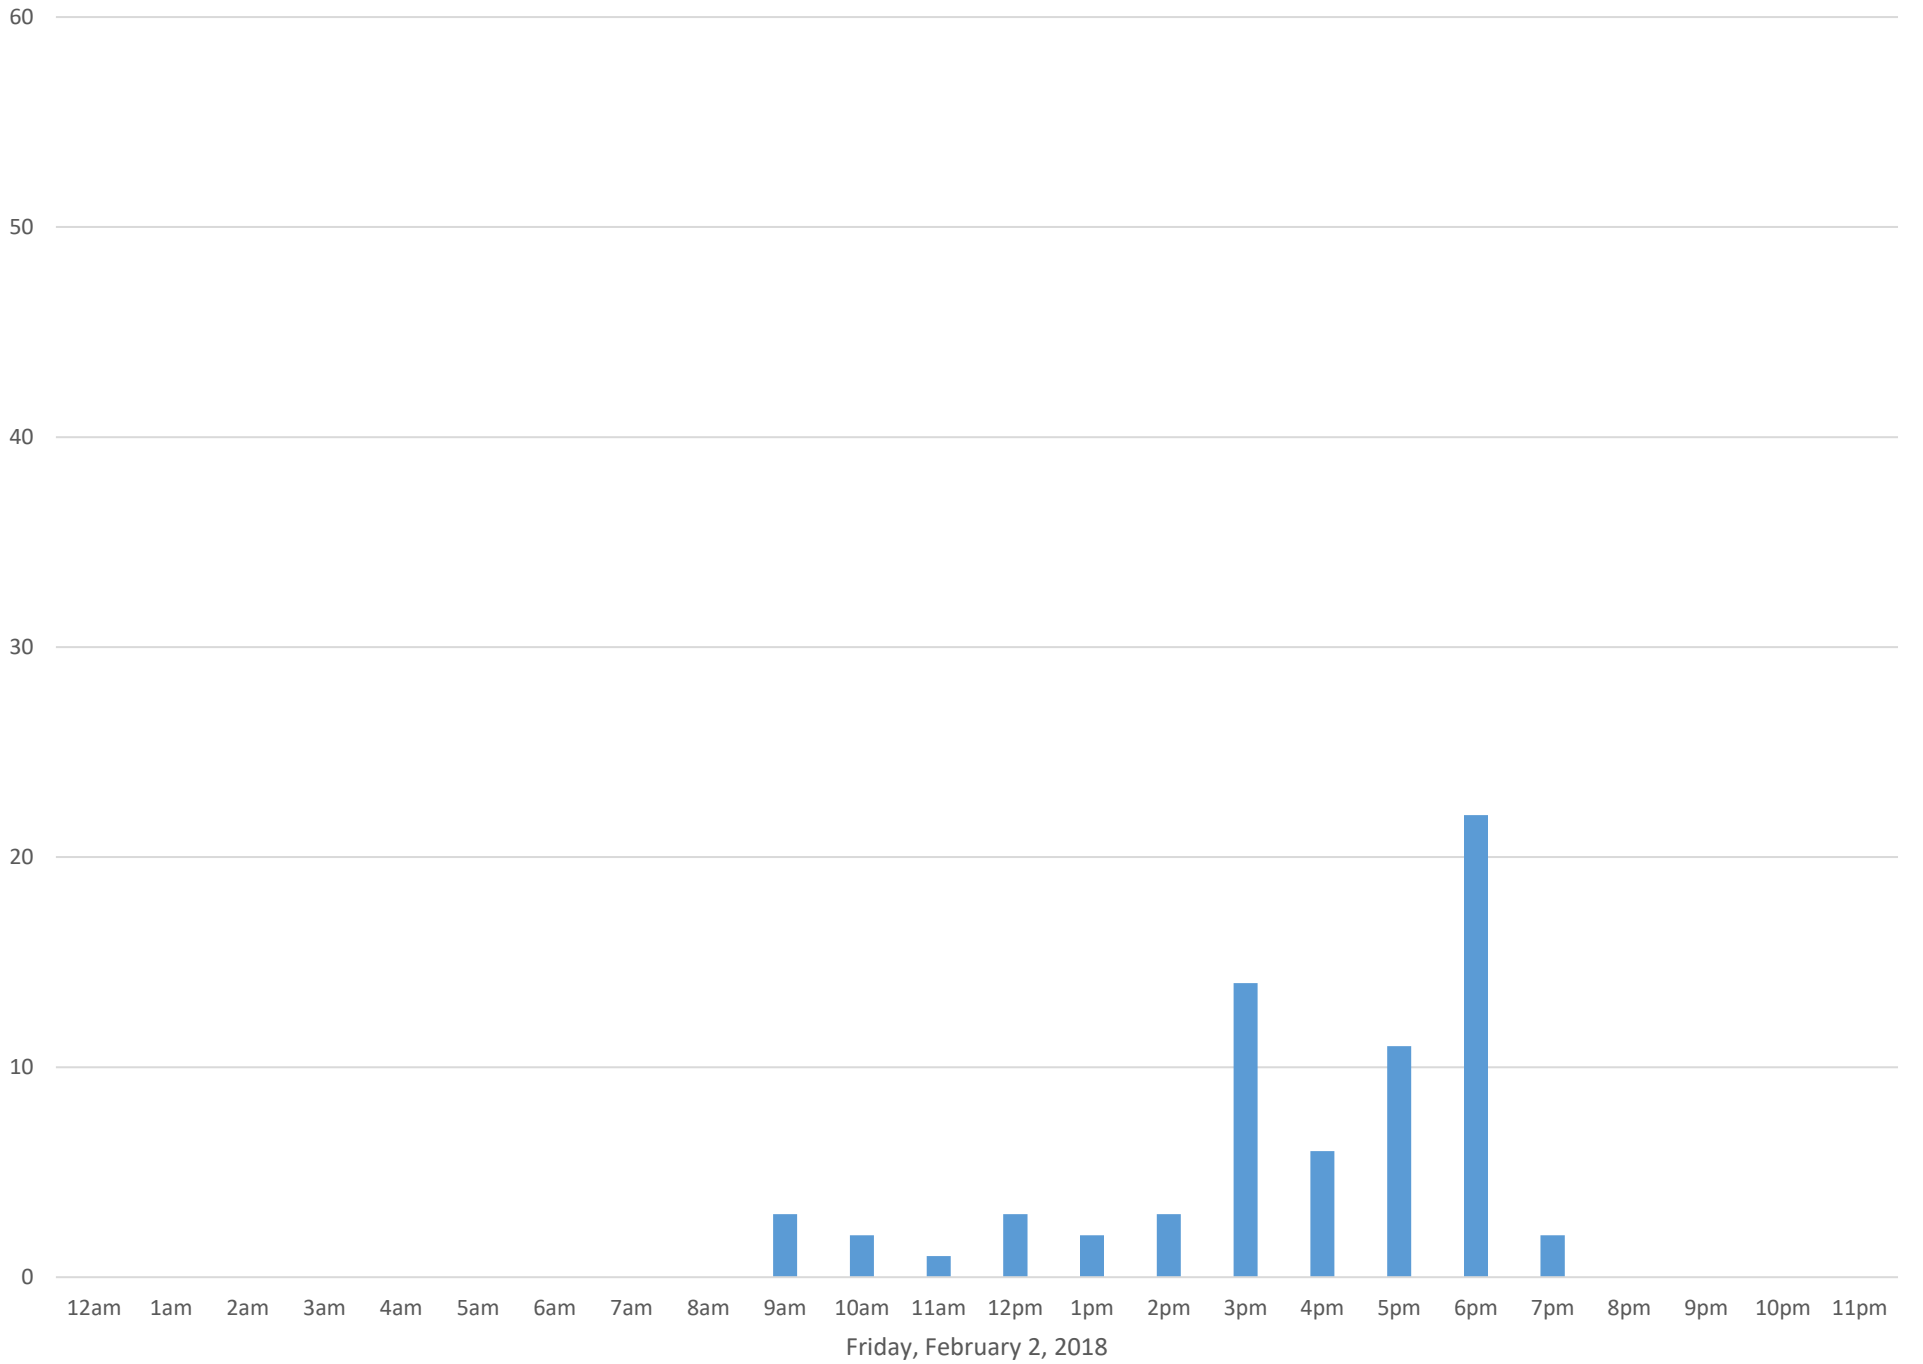

South Bay Trail

Data Summary

Total Count 2,278

Daily Average 81

Average Weekend Day 131

Average Weekday 62

Highest Daily Count 261

Busiest Day of the Week Saturday, February 10, 2018

Weekly Profile

Monday 13%

Tuesday 11%

Wednesday 9%

Thursday 10%

Friday 12%

Saturday 25%

Sunday 21%

South Bay Trail February 2018

Monthly Data

Total Count = 2278

South Bay Trail

South Bay Trail

South Bay Trail

South Bay Trail

South Bay Trail

Monday, February 5, 2018

South Bay Trail

South Bay Trail

South Bay Trail

Thursday, February 8, 2018

South Bay Trail

Friday, February 9, 2018

South Bay Trail