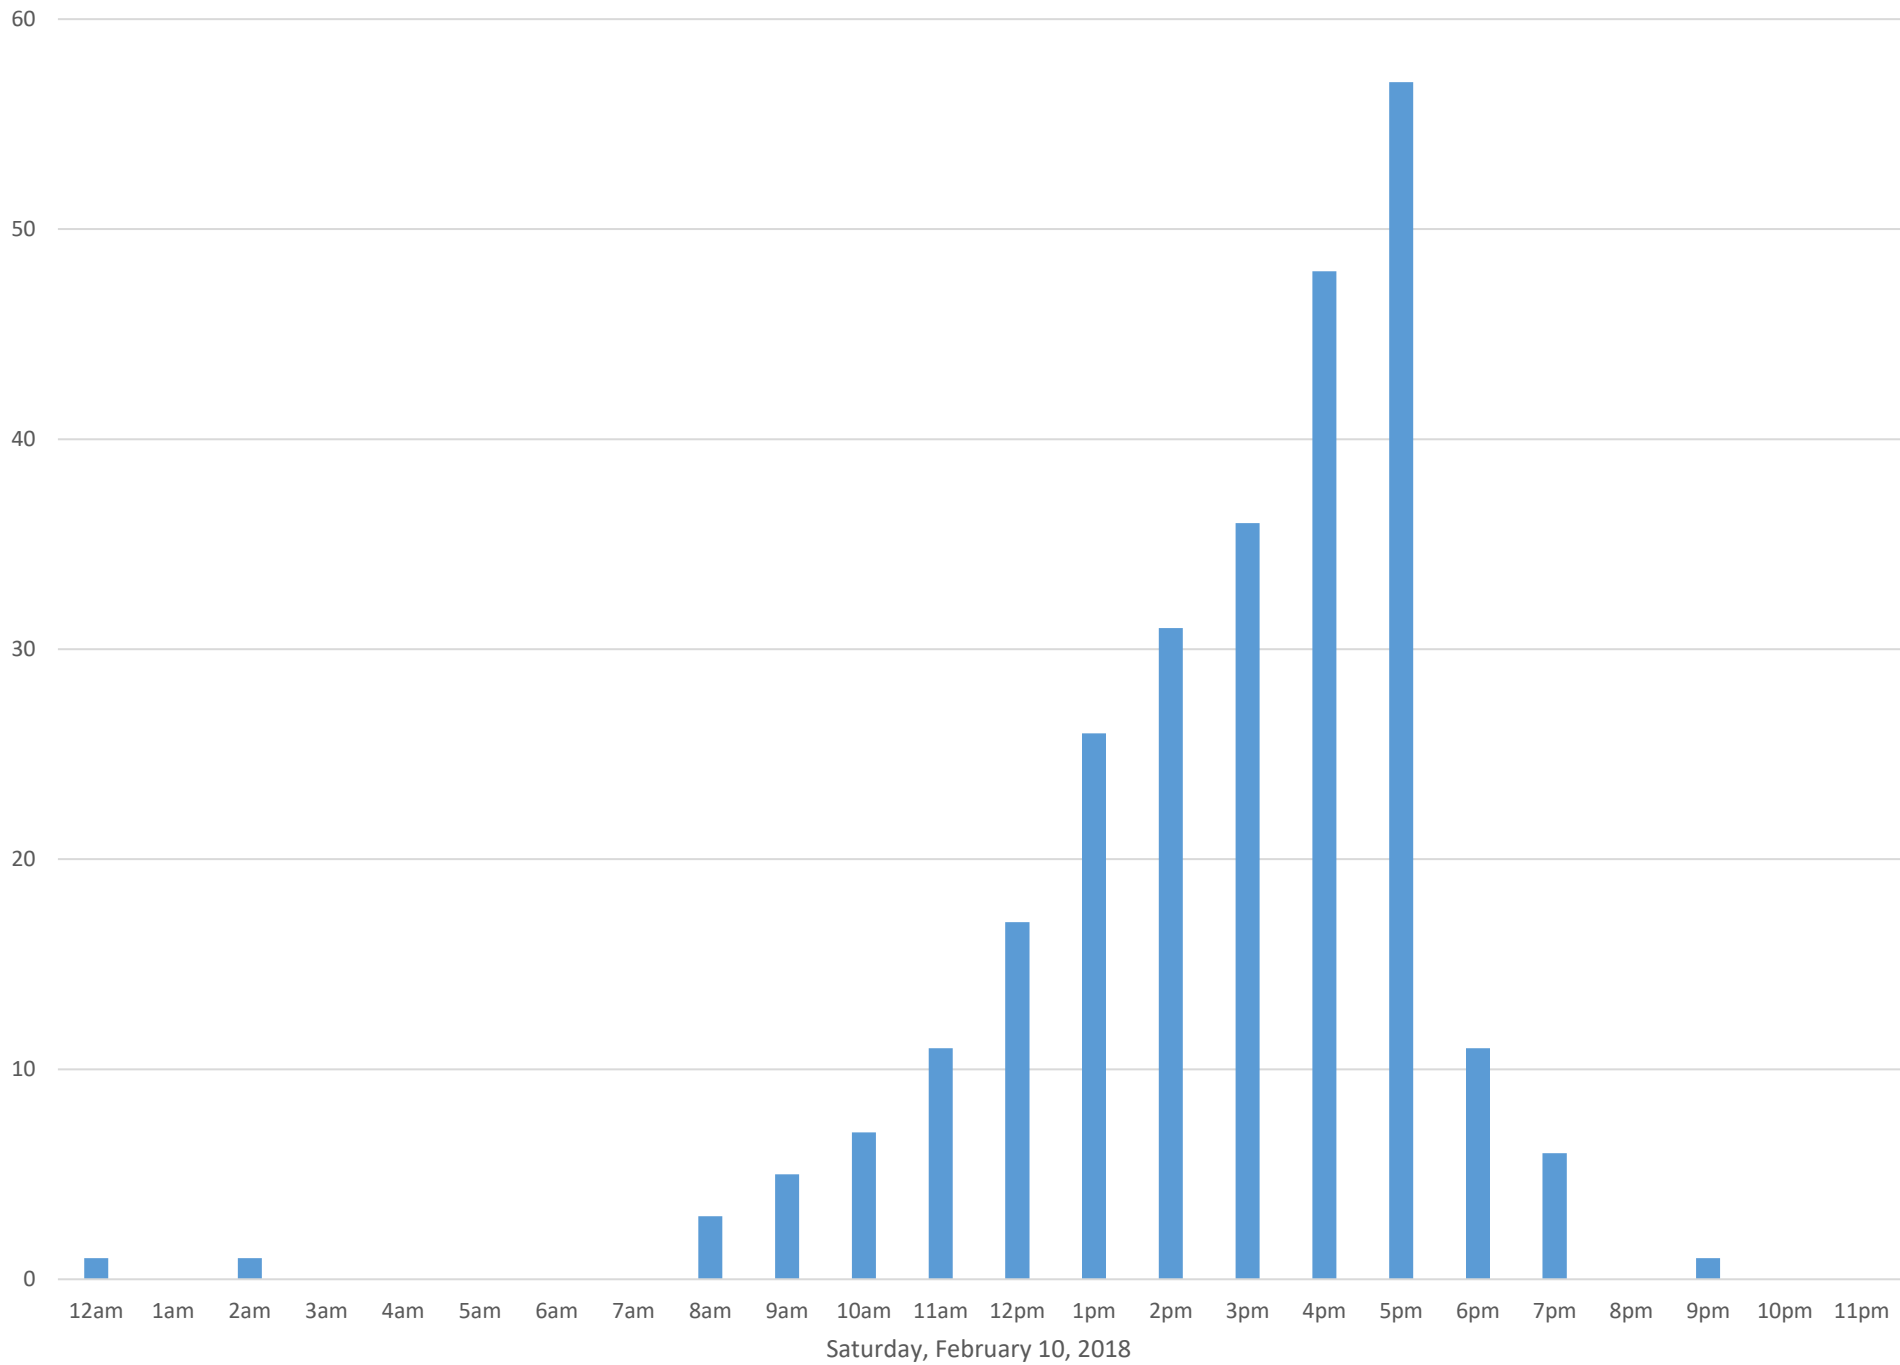

South Bay Trail

Data Summary

Total Count 2,278

Daily Average 81

Average Weekend Day 131

Average Weekday 62

Highest Daily Count 261

Busiest Day of the Week Saturday, February 10, 2018

South Bay Trail February 2018

Monthly Data

Total Count = 2278

South Bay Trail

South Bay Trail

South Bay Trail

South Bay Trail

South Bay Trail

Monday, February 5, 2018

South Bay Trail

South Bay Trail

South Bay Trail

Thursday, February 8, 2018

South Bay Trail

Friday, February 9, 2018

South Bay Trail

South Bay Trail

South Bay Trail

South Bay Trail

South Bay Trail

Thursday, February 22, 2018

South Bay Trail

Friday, February 23, 2018

South Bay Trail