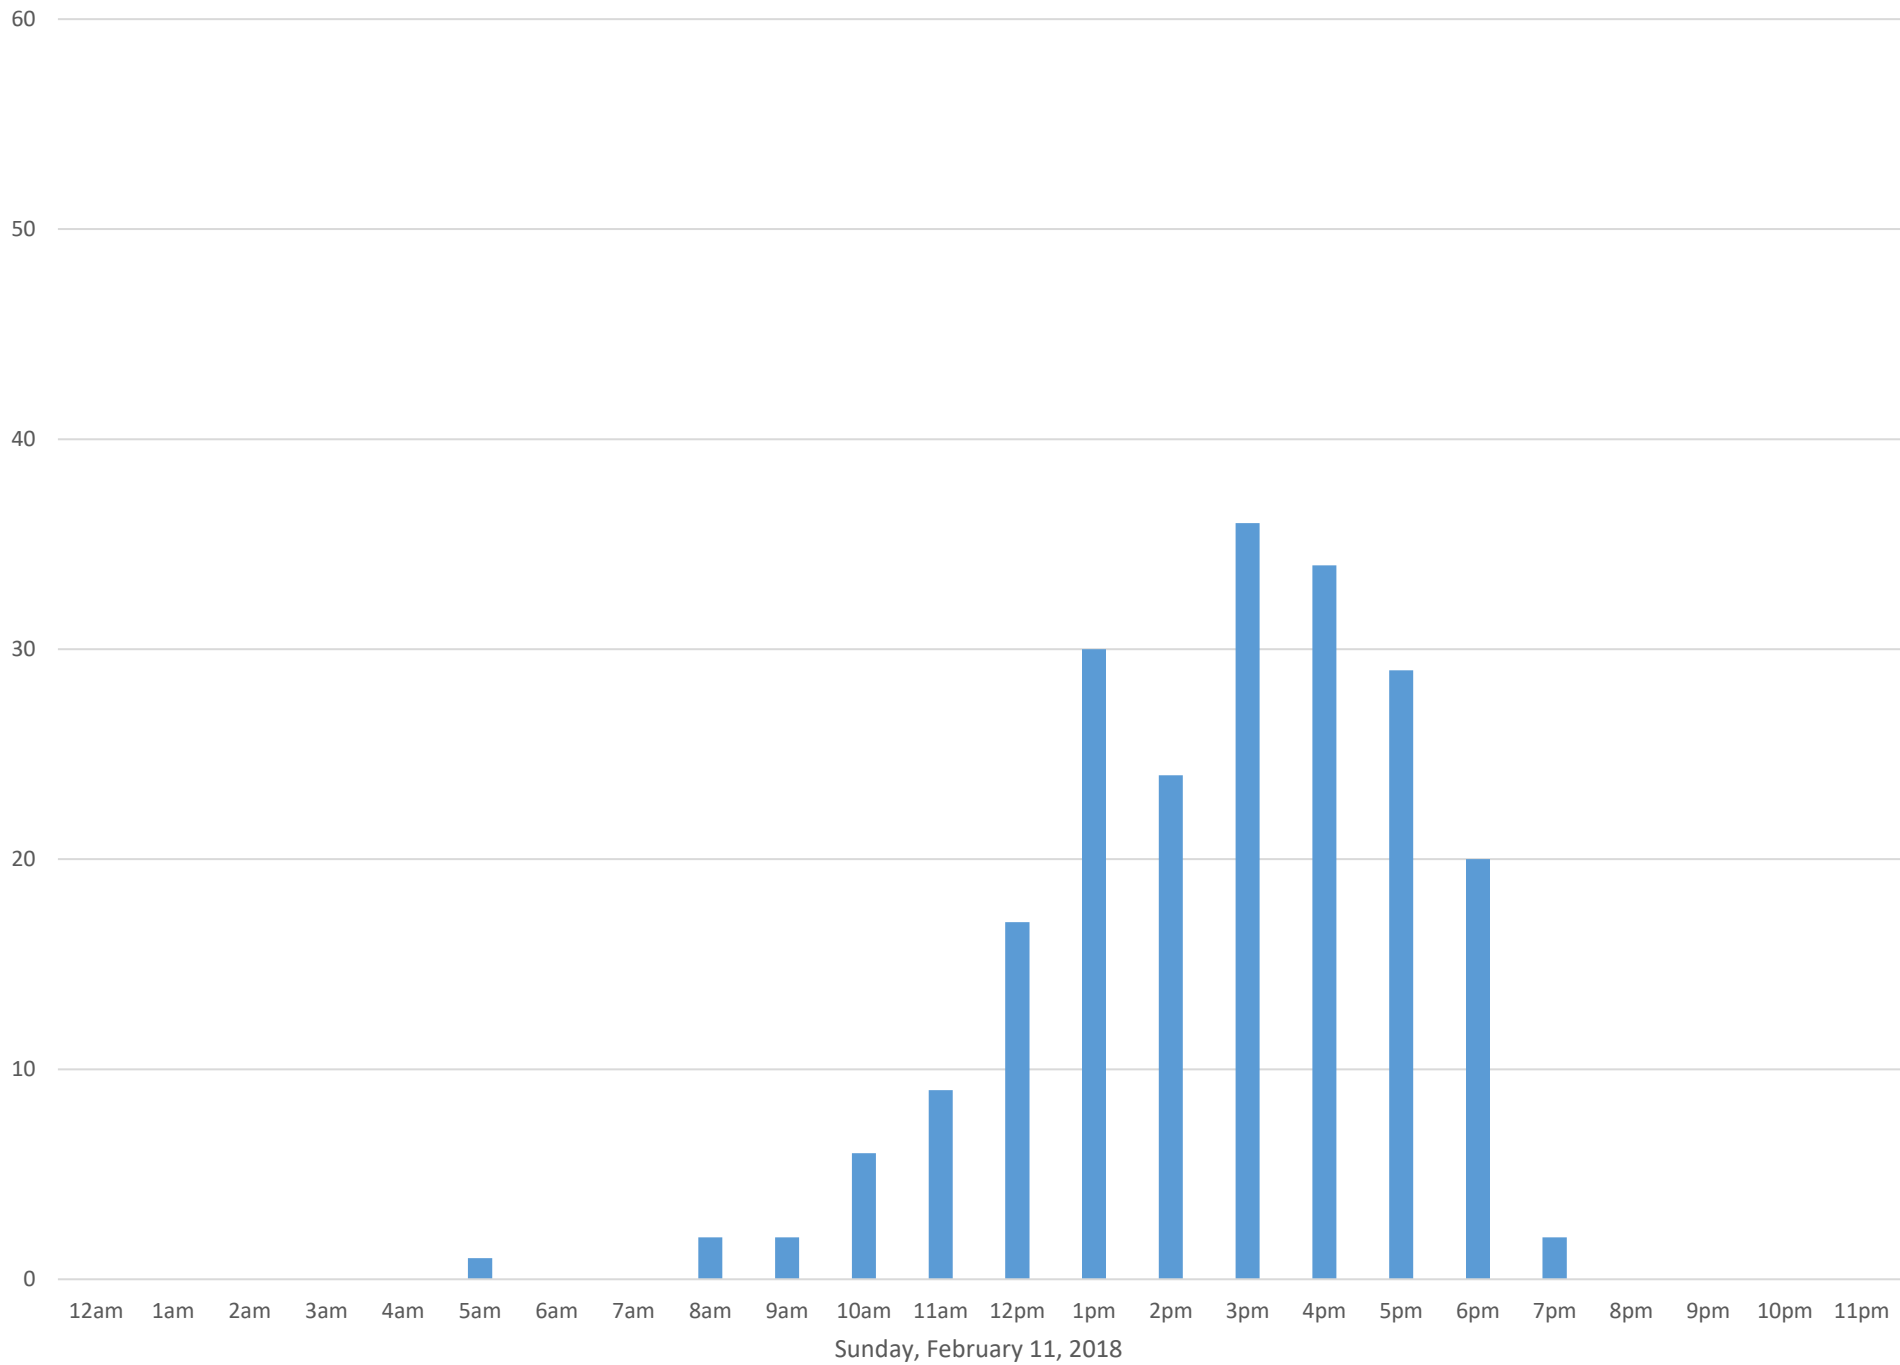

South Bay Trail