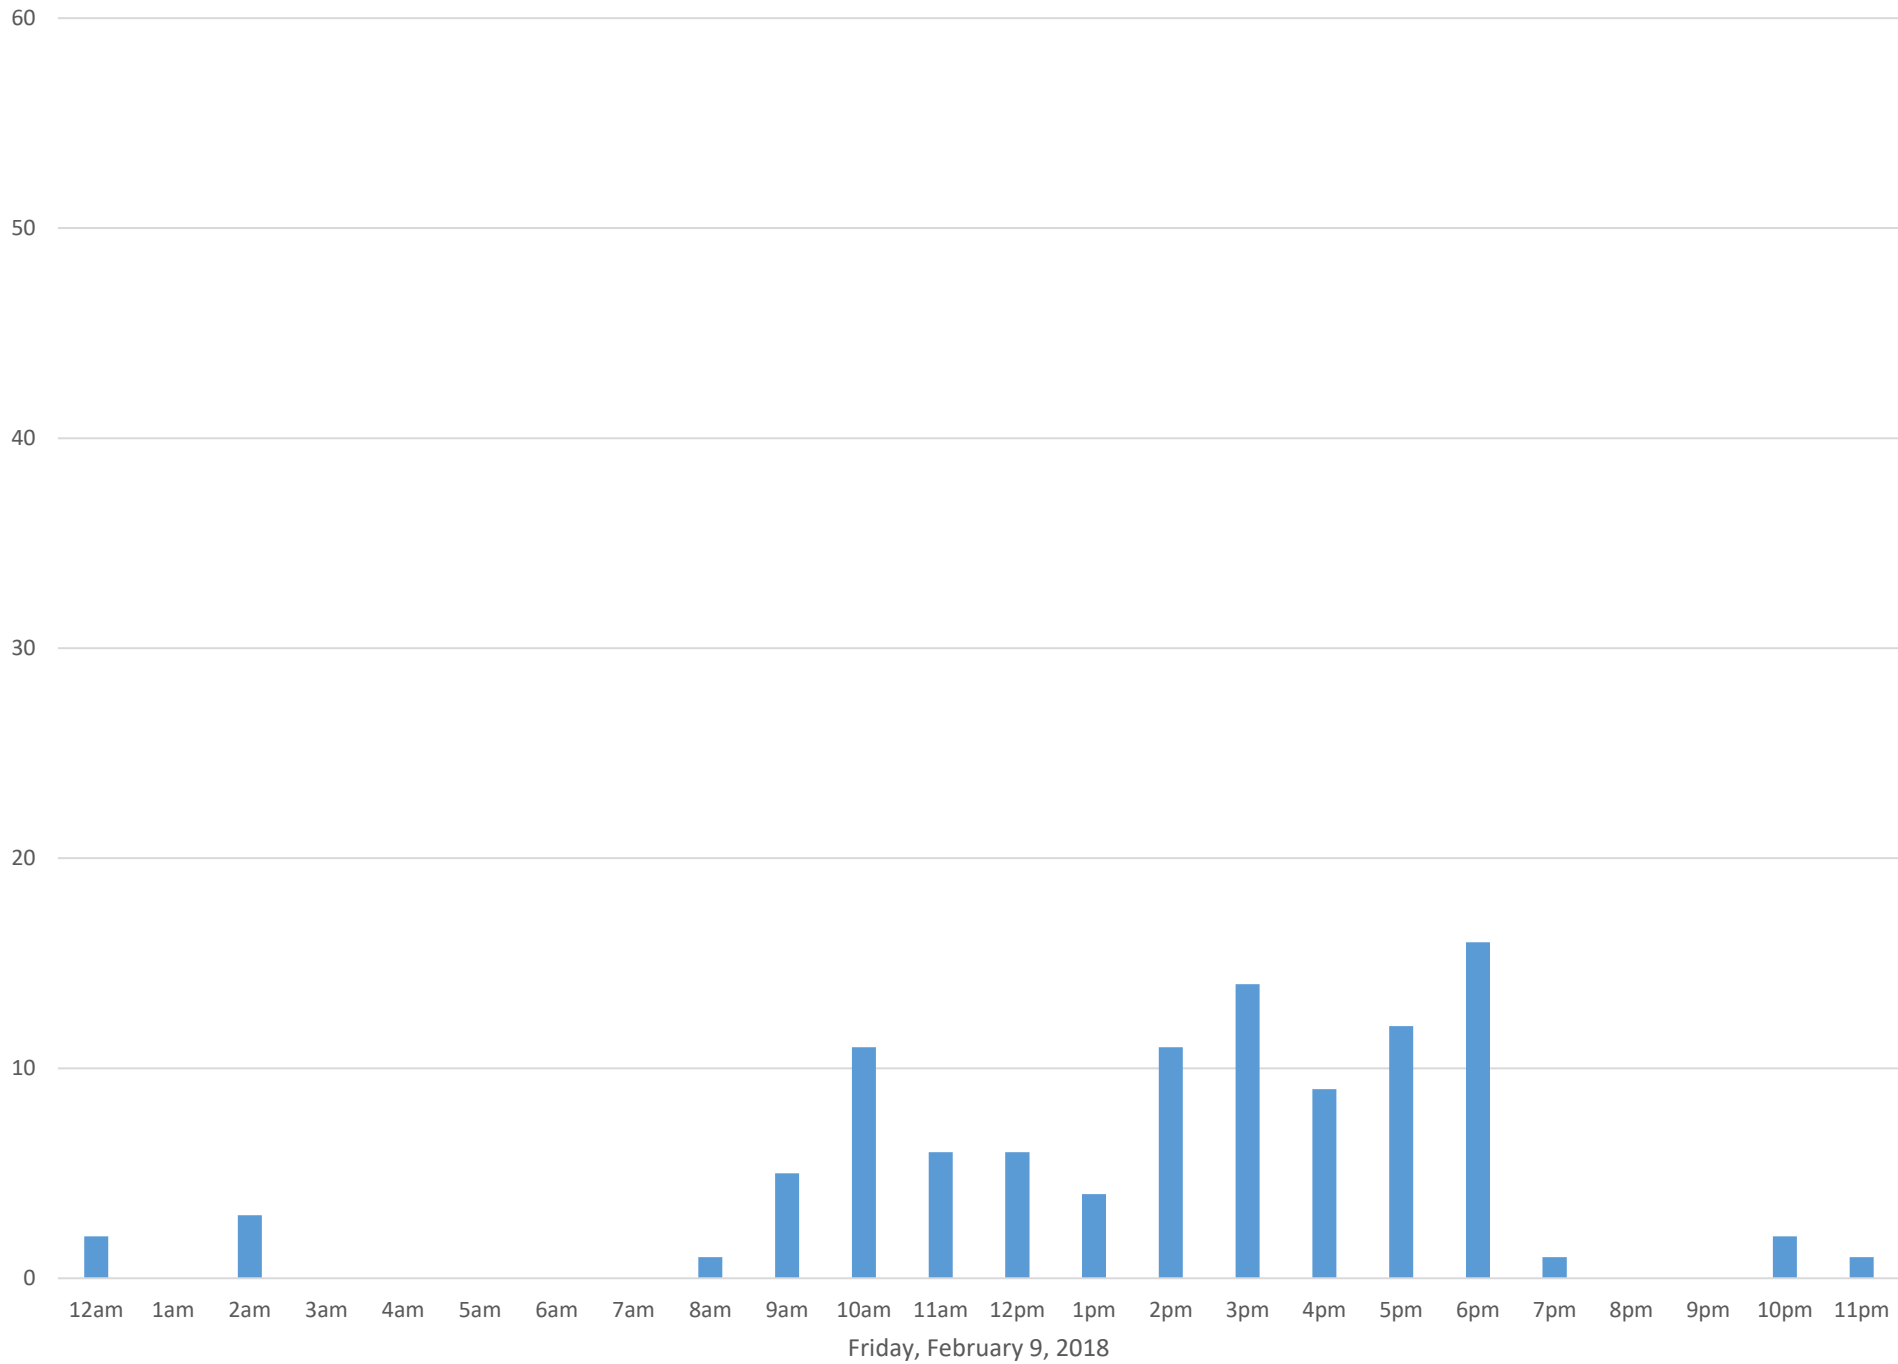

South Bay Trail

Data Summary

Total Count 2,278

Daily Average 81

Average Weekend Day 131

Average Weekday 62

Highest Daily Count 261

Busiest Day of the Week Saturday, February 10, 2018

South Bay Trail February 2018

Monthly Data

Total Count = 2278

South Bay Trail

South Bay Trail

South Bay Trail

South Bay Trail

South Bay Trail

Monday, February 5, 2018

South Bay Trail

South Bay Trail

South Bay Trail

Thursday, February 8, 2018

South Bay Trail

Friday, February 9, 2018

South Bay Trail

South Bay Trail

South Bay Trail

South Bay Trail

South Bay Trail

Thursday, February 22, 2018

South Bay Trail

Friday, February 23, 2018

South Bay Trail