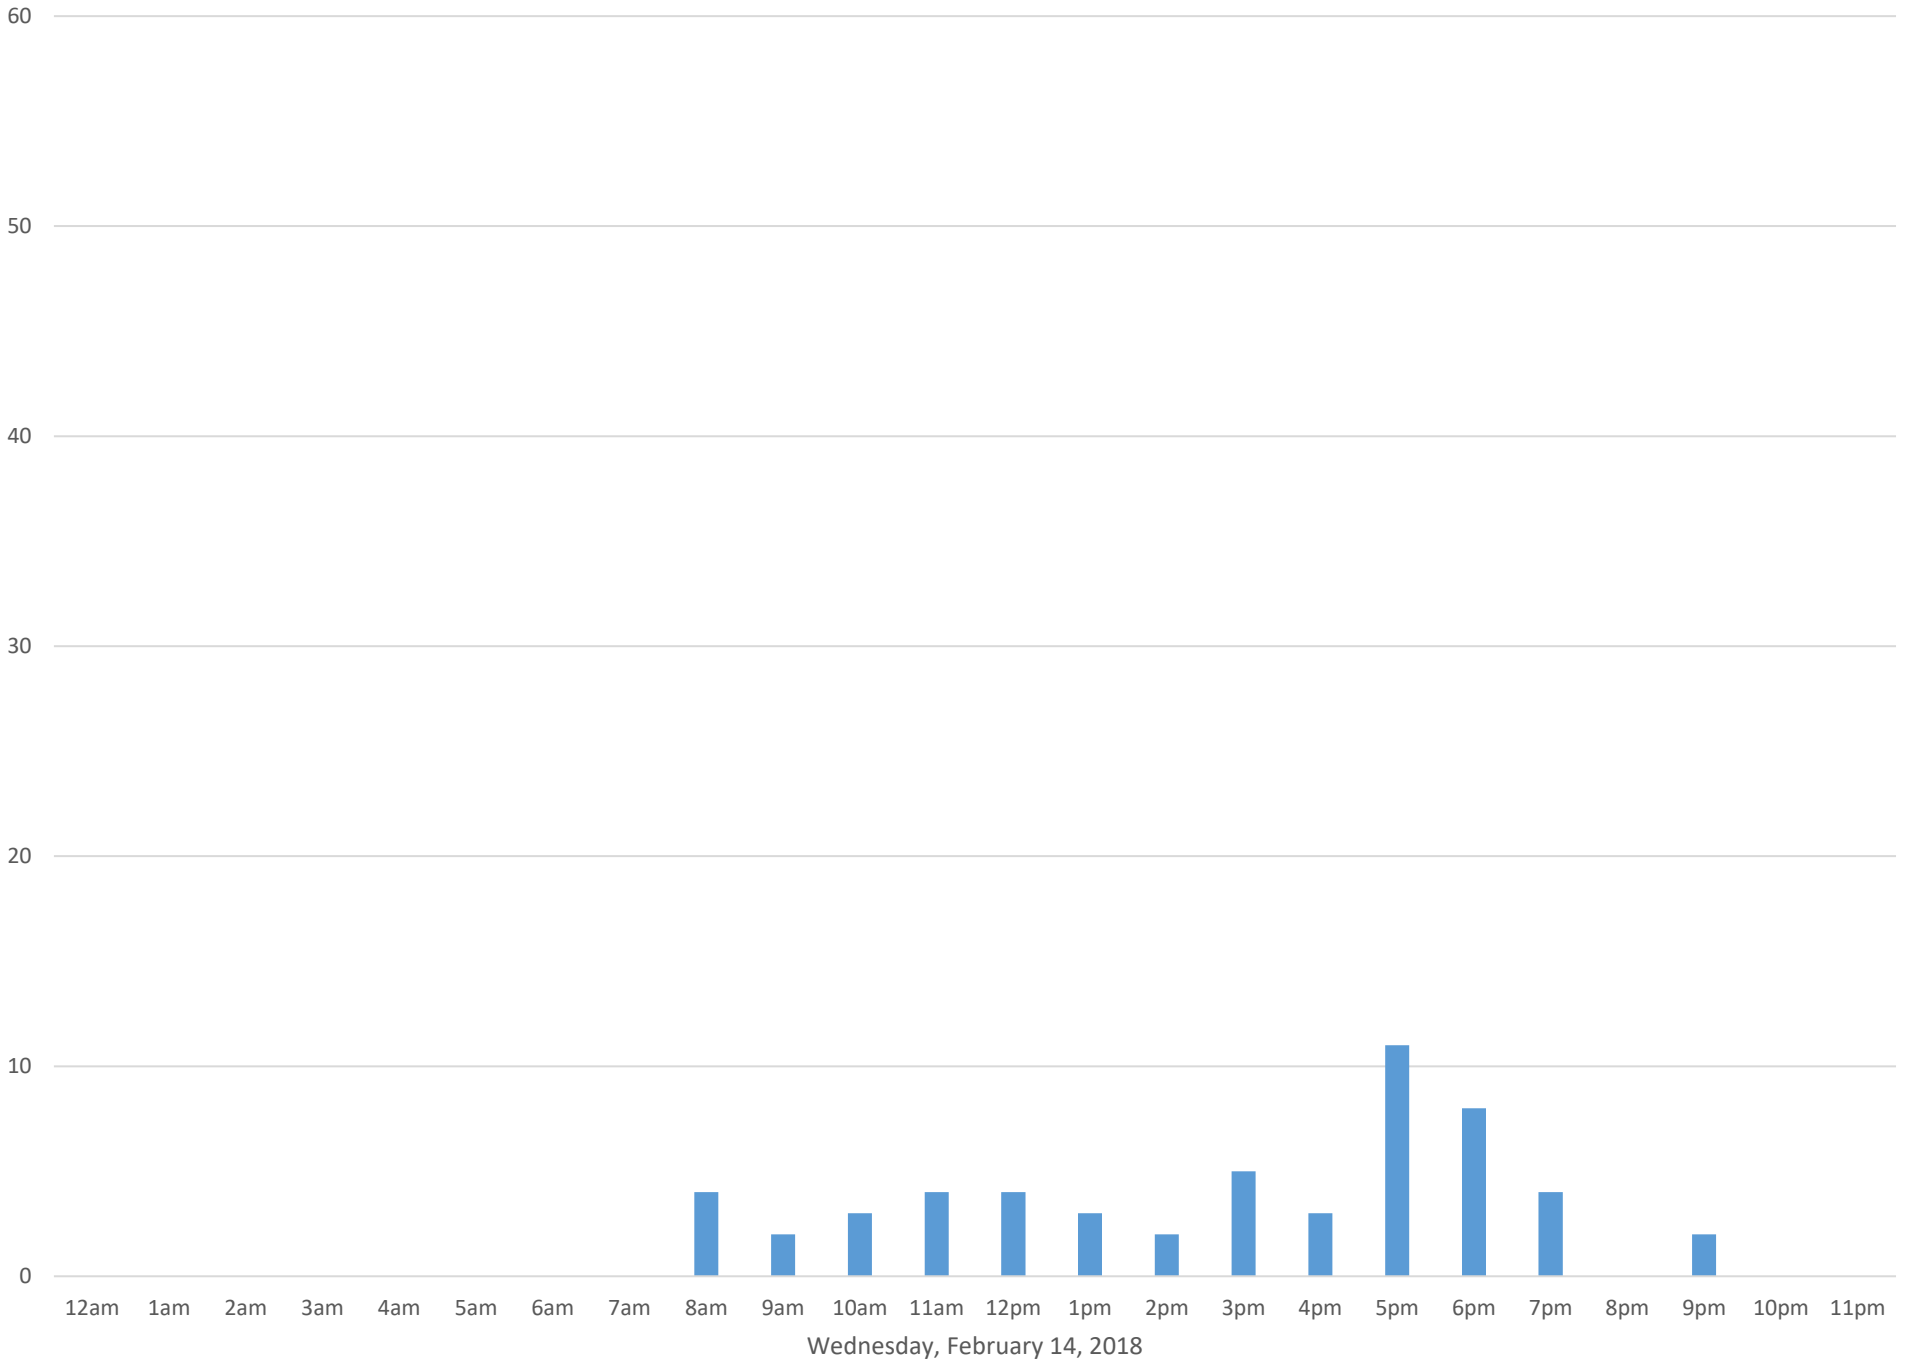

South Bay Trail