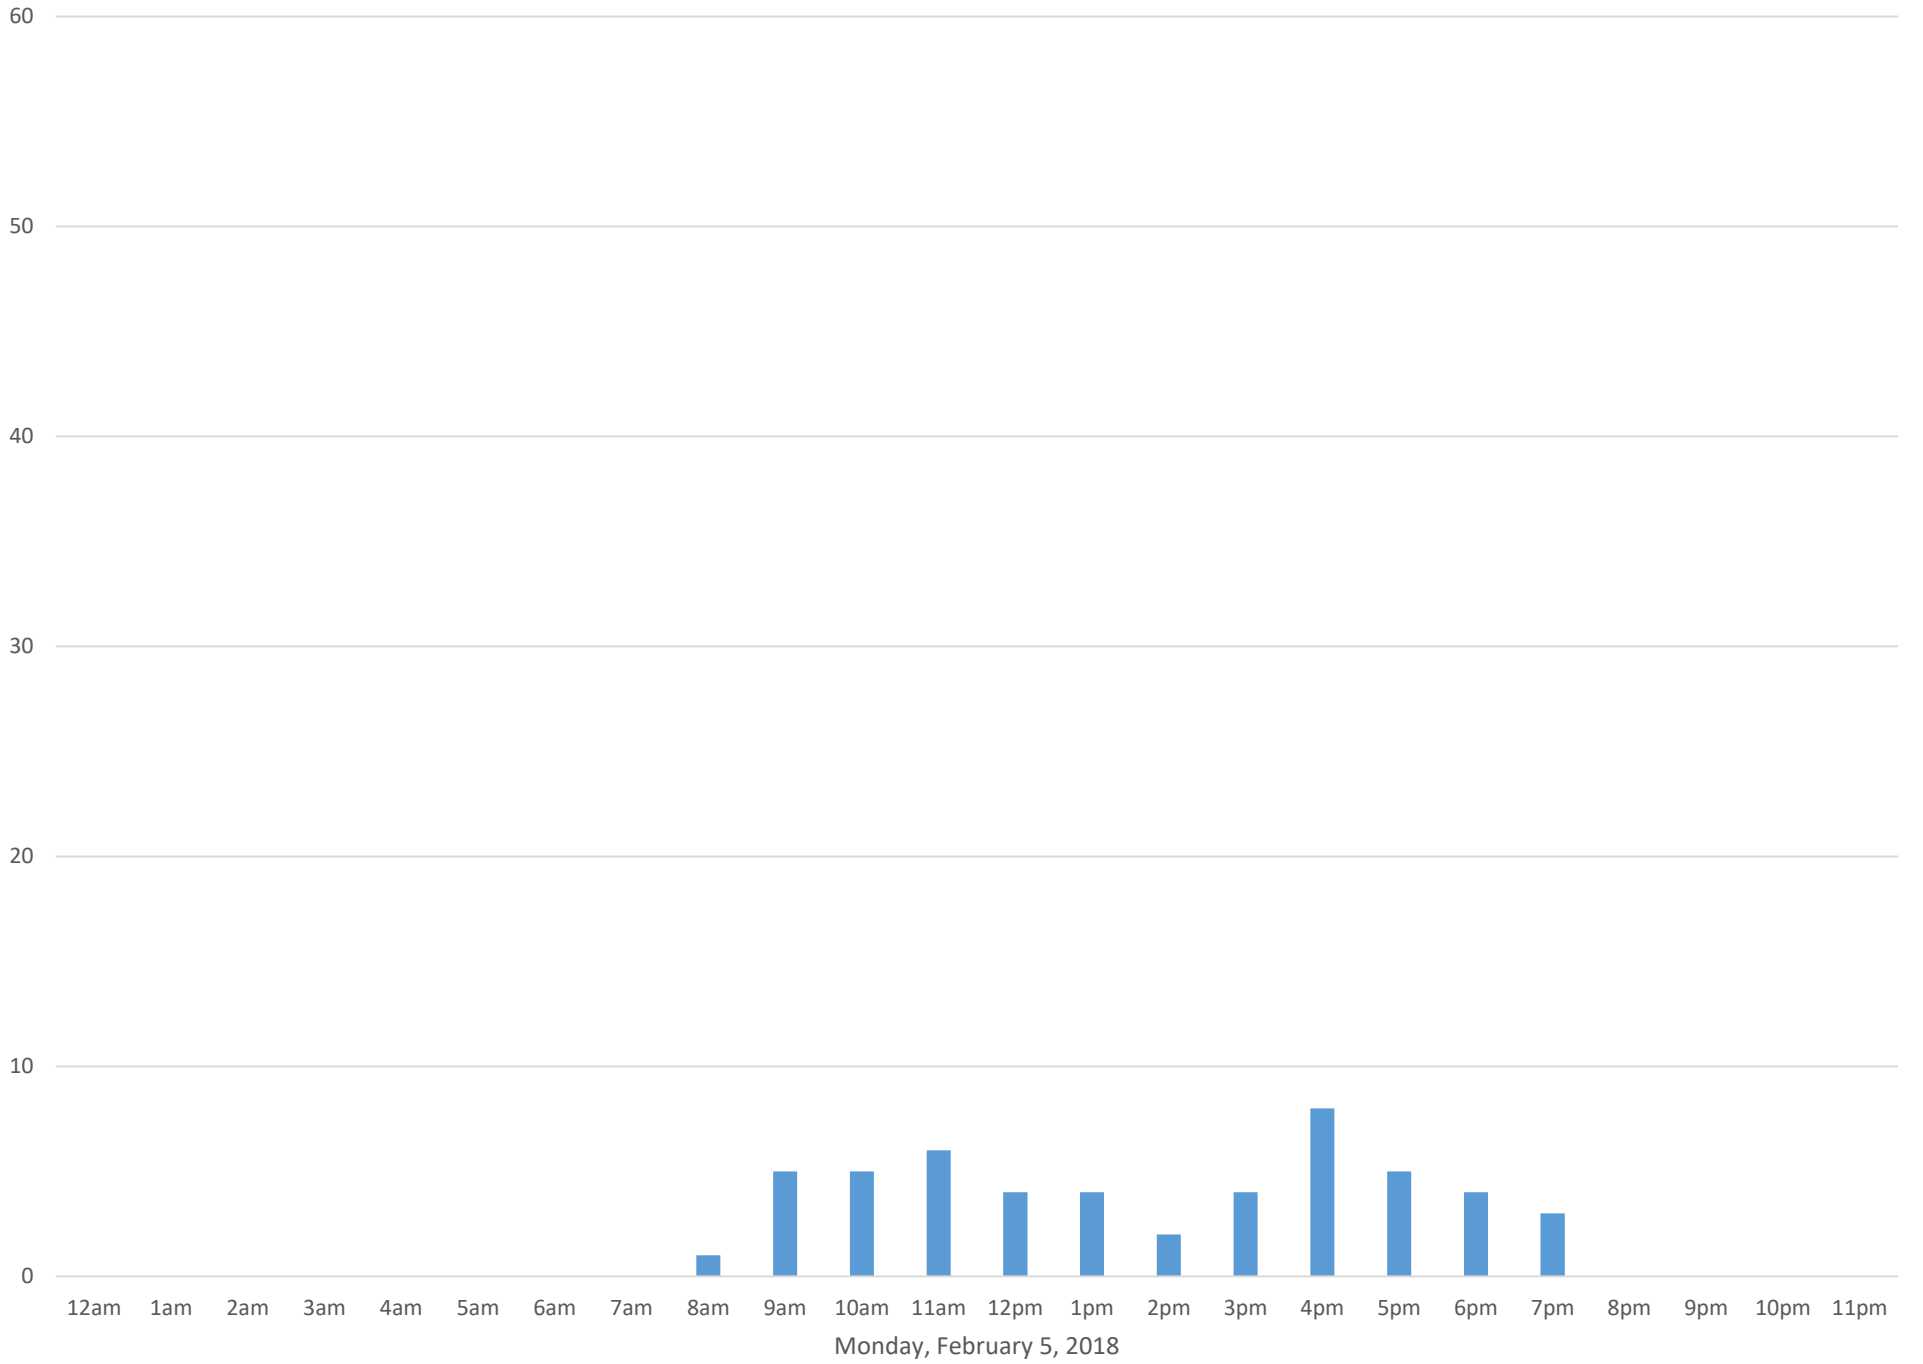

South Bay Trail

Data Summary

Total Count 2,278

Daily Average 81

Average Weekend Day 131

Average Weekday 62

Highest Daily Count 261

Busiest Day of the Week Saturday, February 10, 2018

Weekly Profile

Monday 13%

Tuesday 11%

Wednesday 9%

Thursday 10%

Friday 12%

Saturday 25%

Sunday 21%

South Bay Trail February 2018

Monthly Data

Total Count = 2278

South Bay Trail

South Bay Trail

South Bay Trail

South Bay Trail

South Bay Trail

Monday, February 5, 2018

South Bay Trail

South Bay Trail

South Bay Trail

Thursday, February 8, 2018

South Bay Trail

Friday, February 9, 2018

South Bay Trail