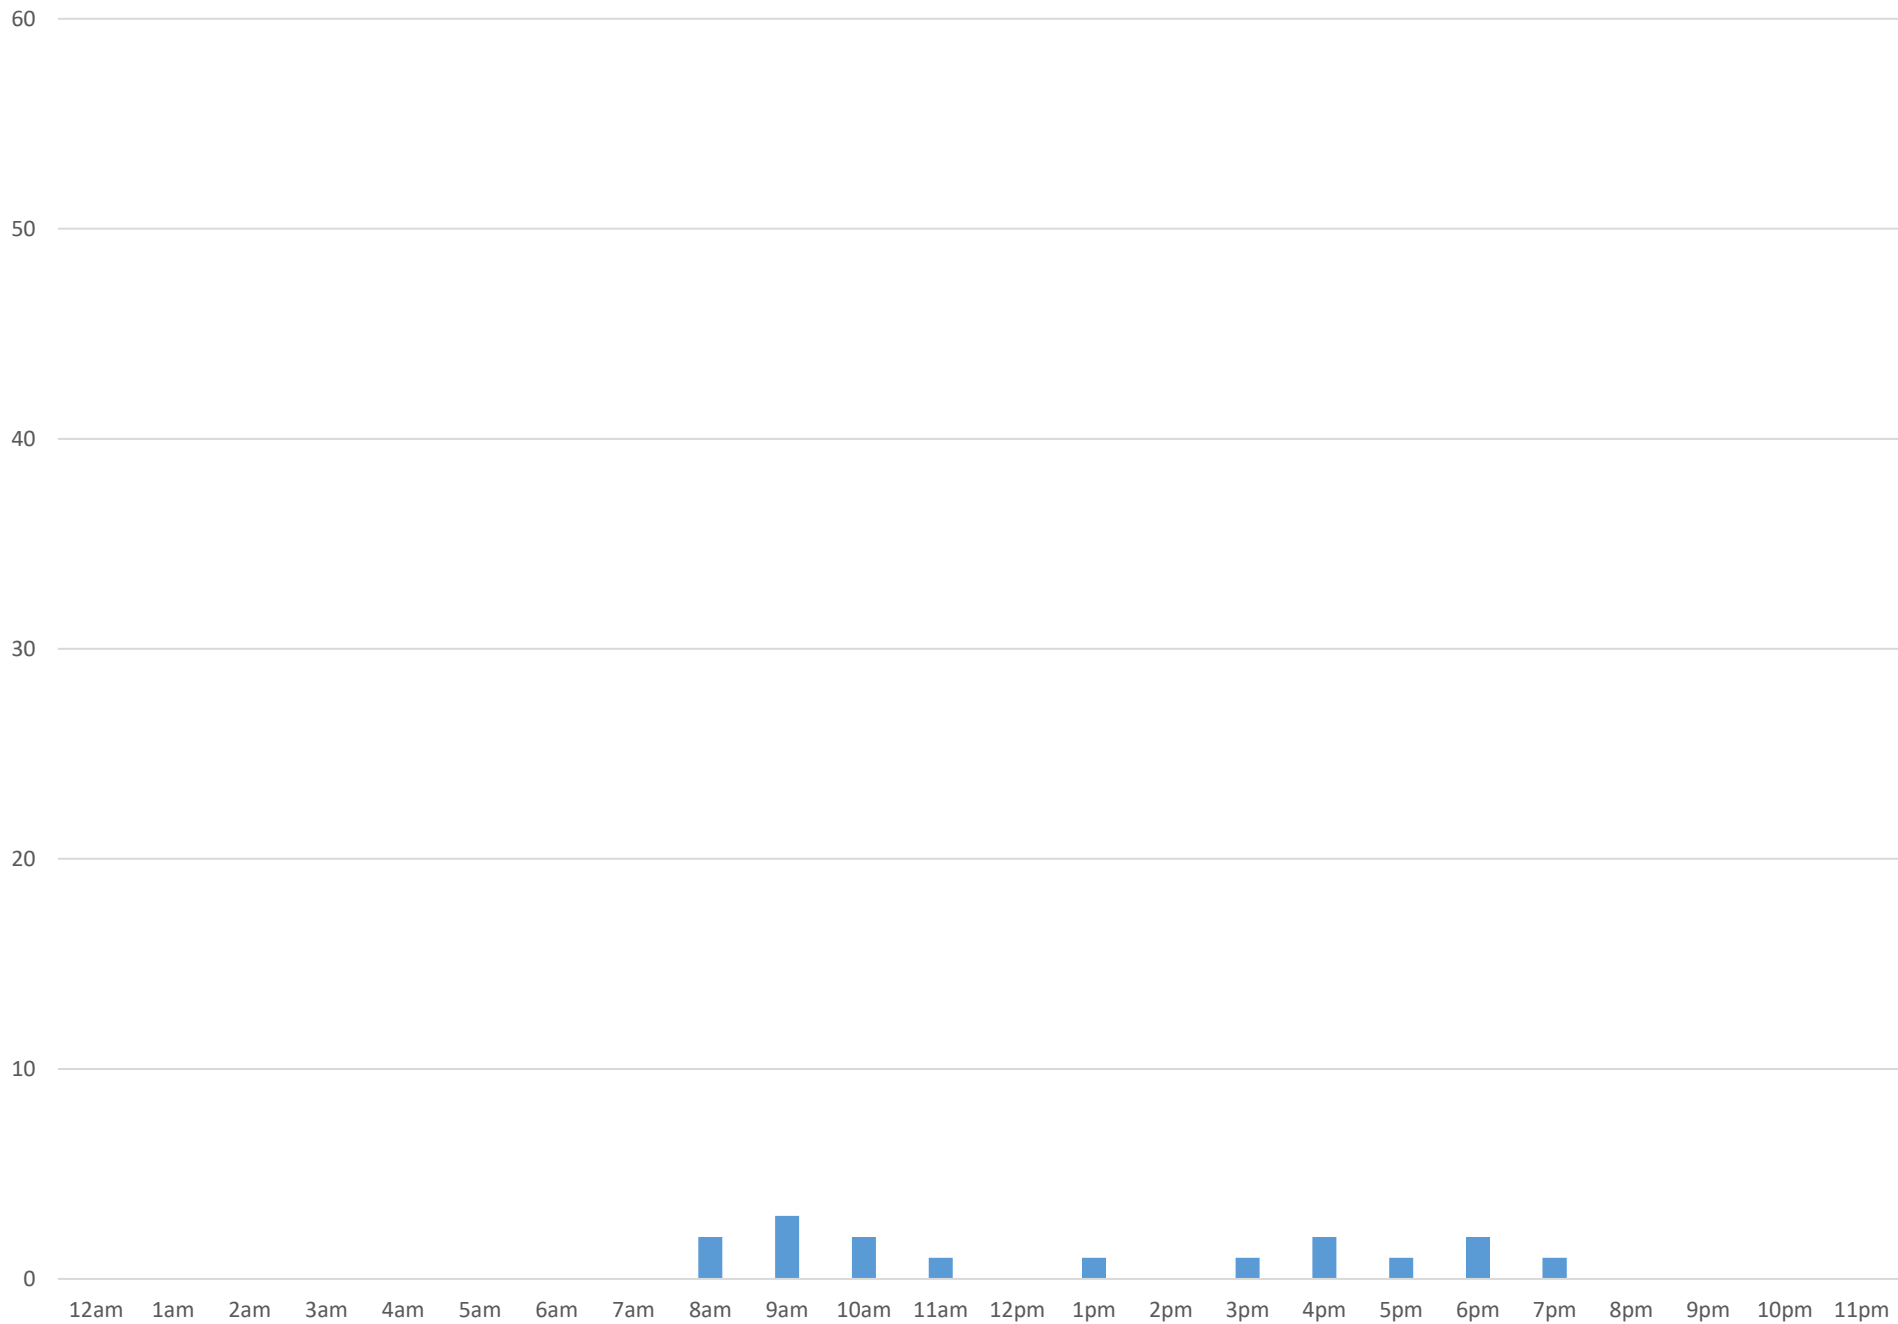

Monday, February 5, 2018

South Bay Trail

South Bay Trail

South Bay Trail

Thursday, February 8, 2018

South Bay Trail

Friday, February 9, 2018

South Bay Trail

South Bay Trail

South Bay Trail

South Bay Trail

South Bay Trail

Thursday, February 22, 2018

South Bay Trail

Friday, February 23, 2018

South Bay Trail

Saturday, February 24, 2018

South Bay Trail

South Bay Trail

South Bay Trail

Tuesday, February 27, 2018

South Bay Trail