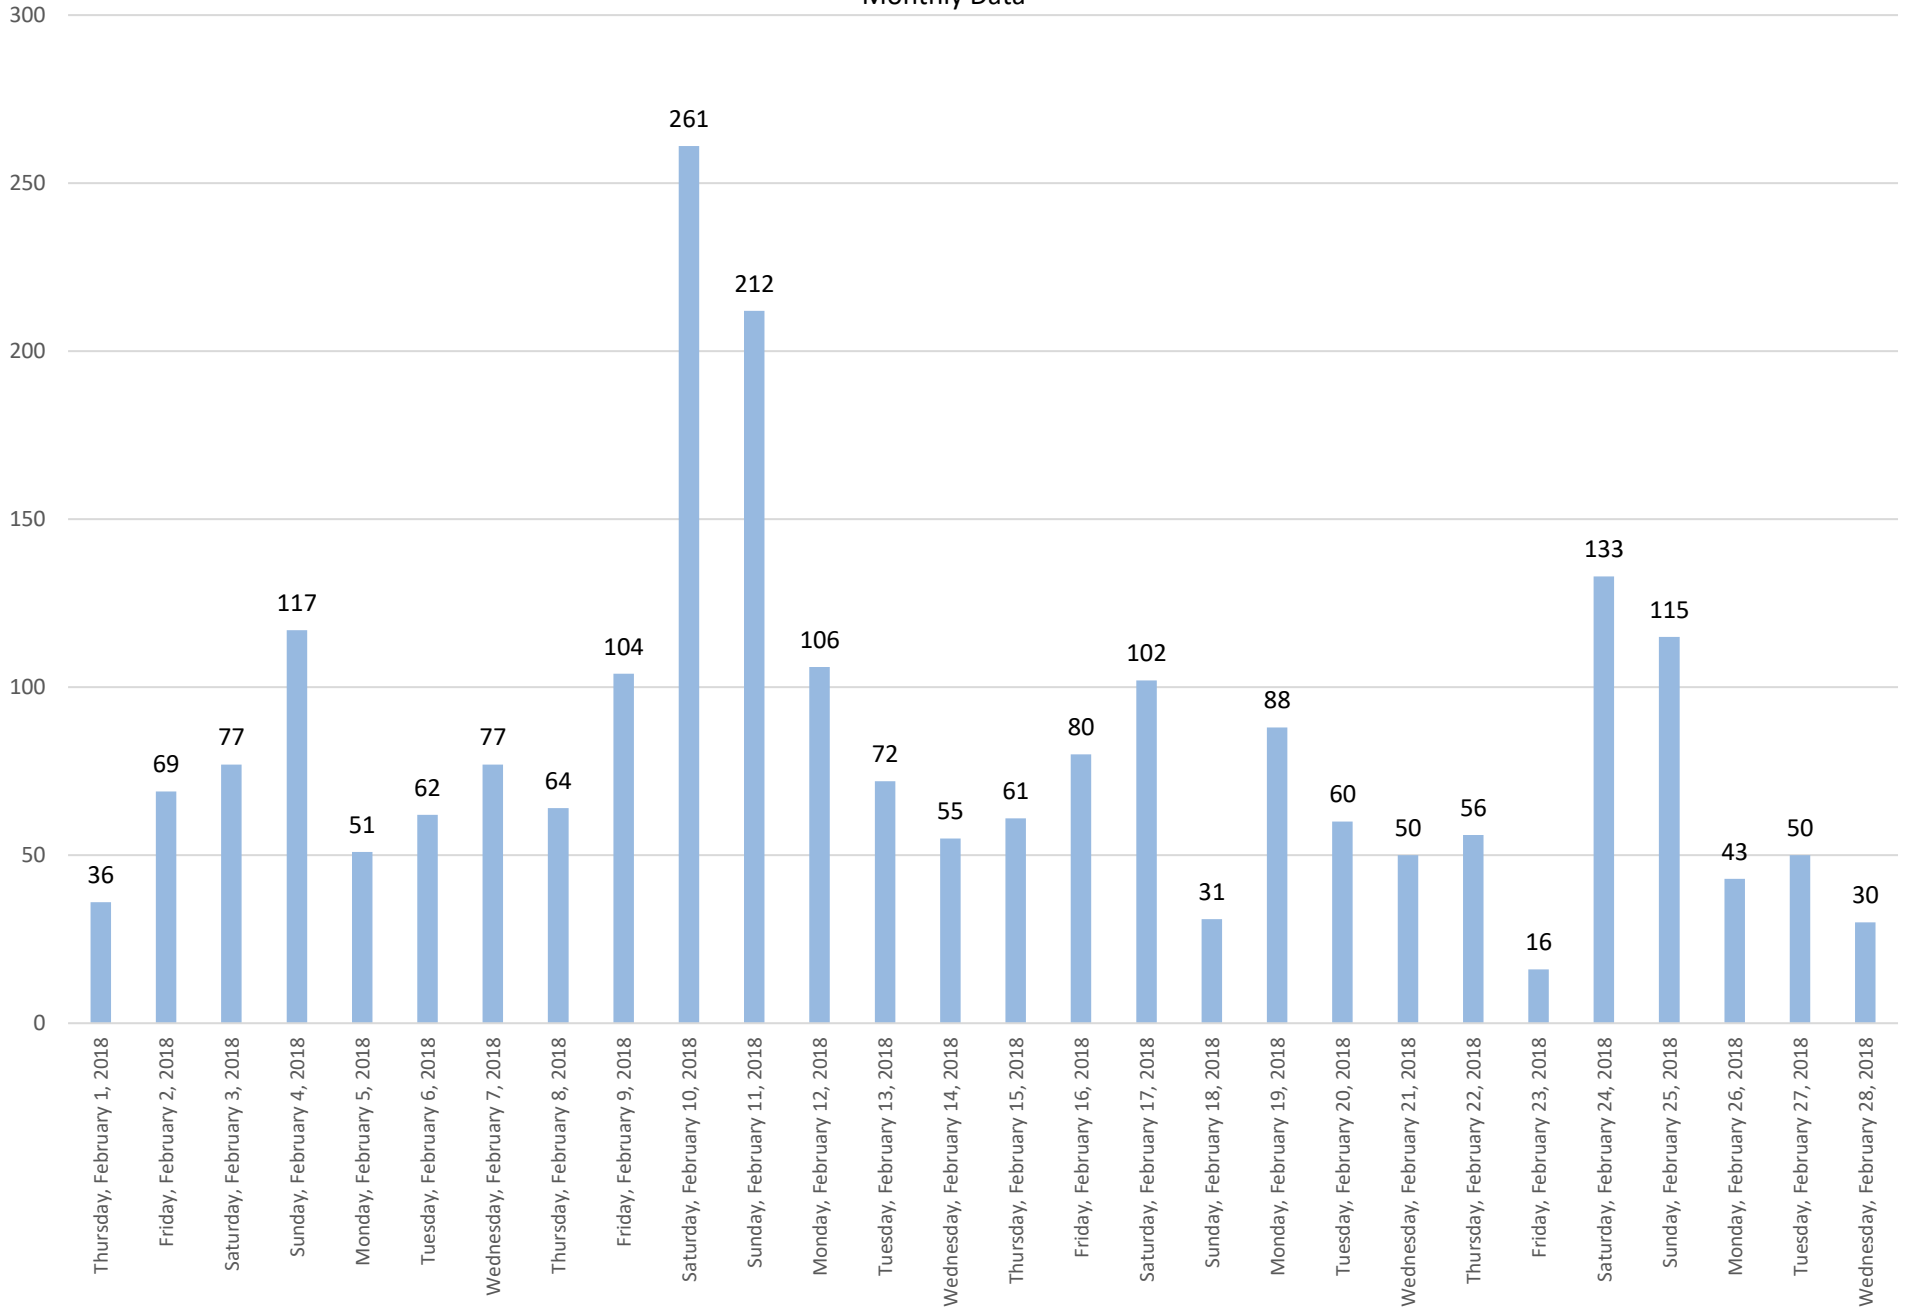

South Bay Trail

Data Summary

Total Count 2,278

Daily Average 81

Average Weekend Day 131

Average Weekday 62

Highest Daily Count 261

Busiest Day of the Week Saturday, February 10, 2018

Weekly Profile

Monday 13%

Tuesday 11%

Wednesday 9%

Thursday 10%

Friday 12%

Saturday 25%

Sunday 21%

South Bay Trail February 2018

Monthly Data

Total Count = 2278

South Bay Trail

South Bay Trail

South Bay Trail

South Bay Trail

South Bay Trail

Monday, February 5, 2018

South Bay Trail

South Bay Trail

South Bay Trail

Thursday, February 8, 2018

South Bay Trail

Friday, February 9, 2018

South Bay Trail