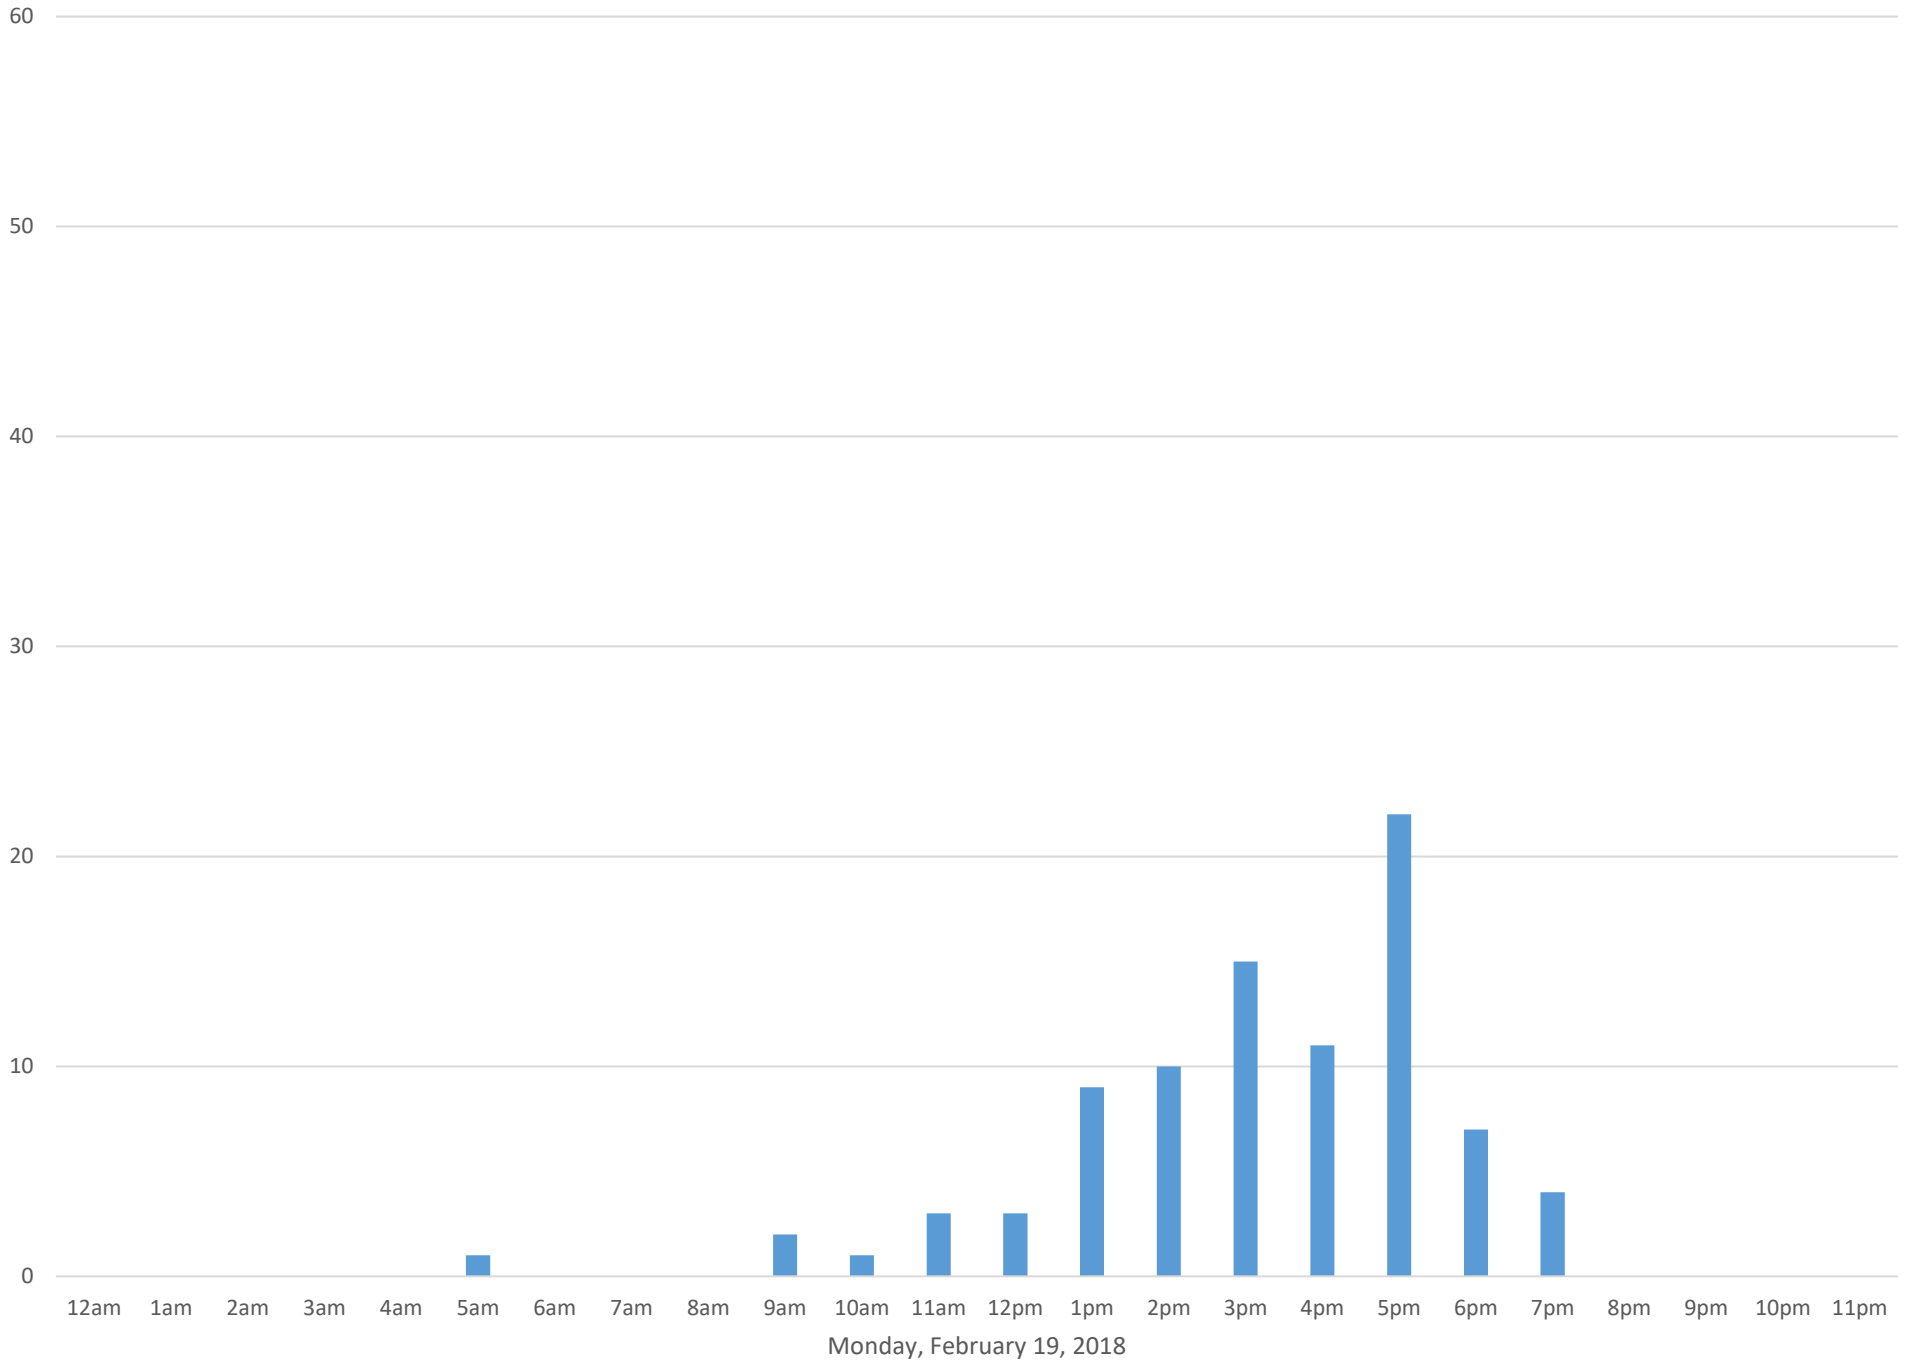

South Bay Trail