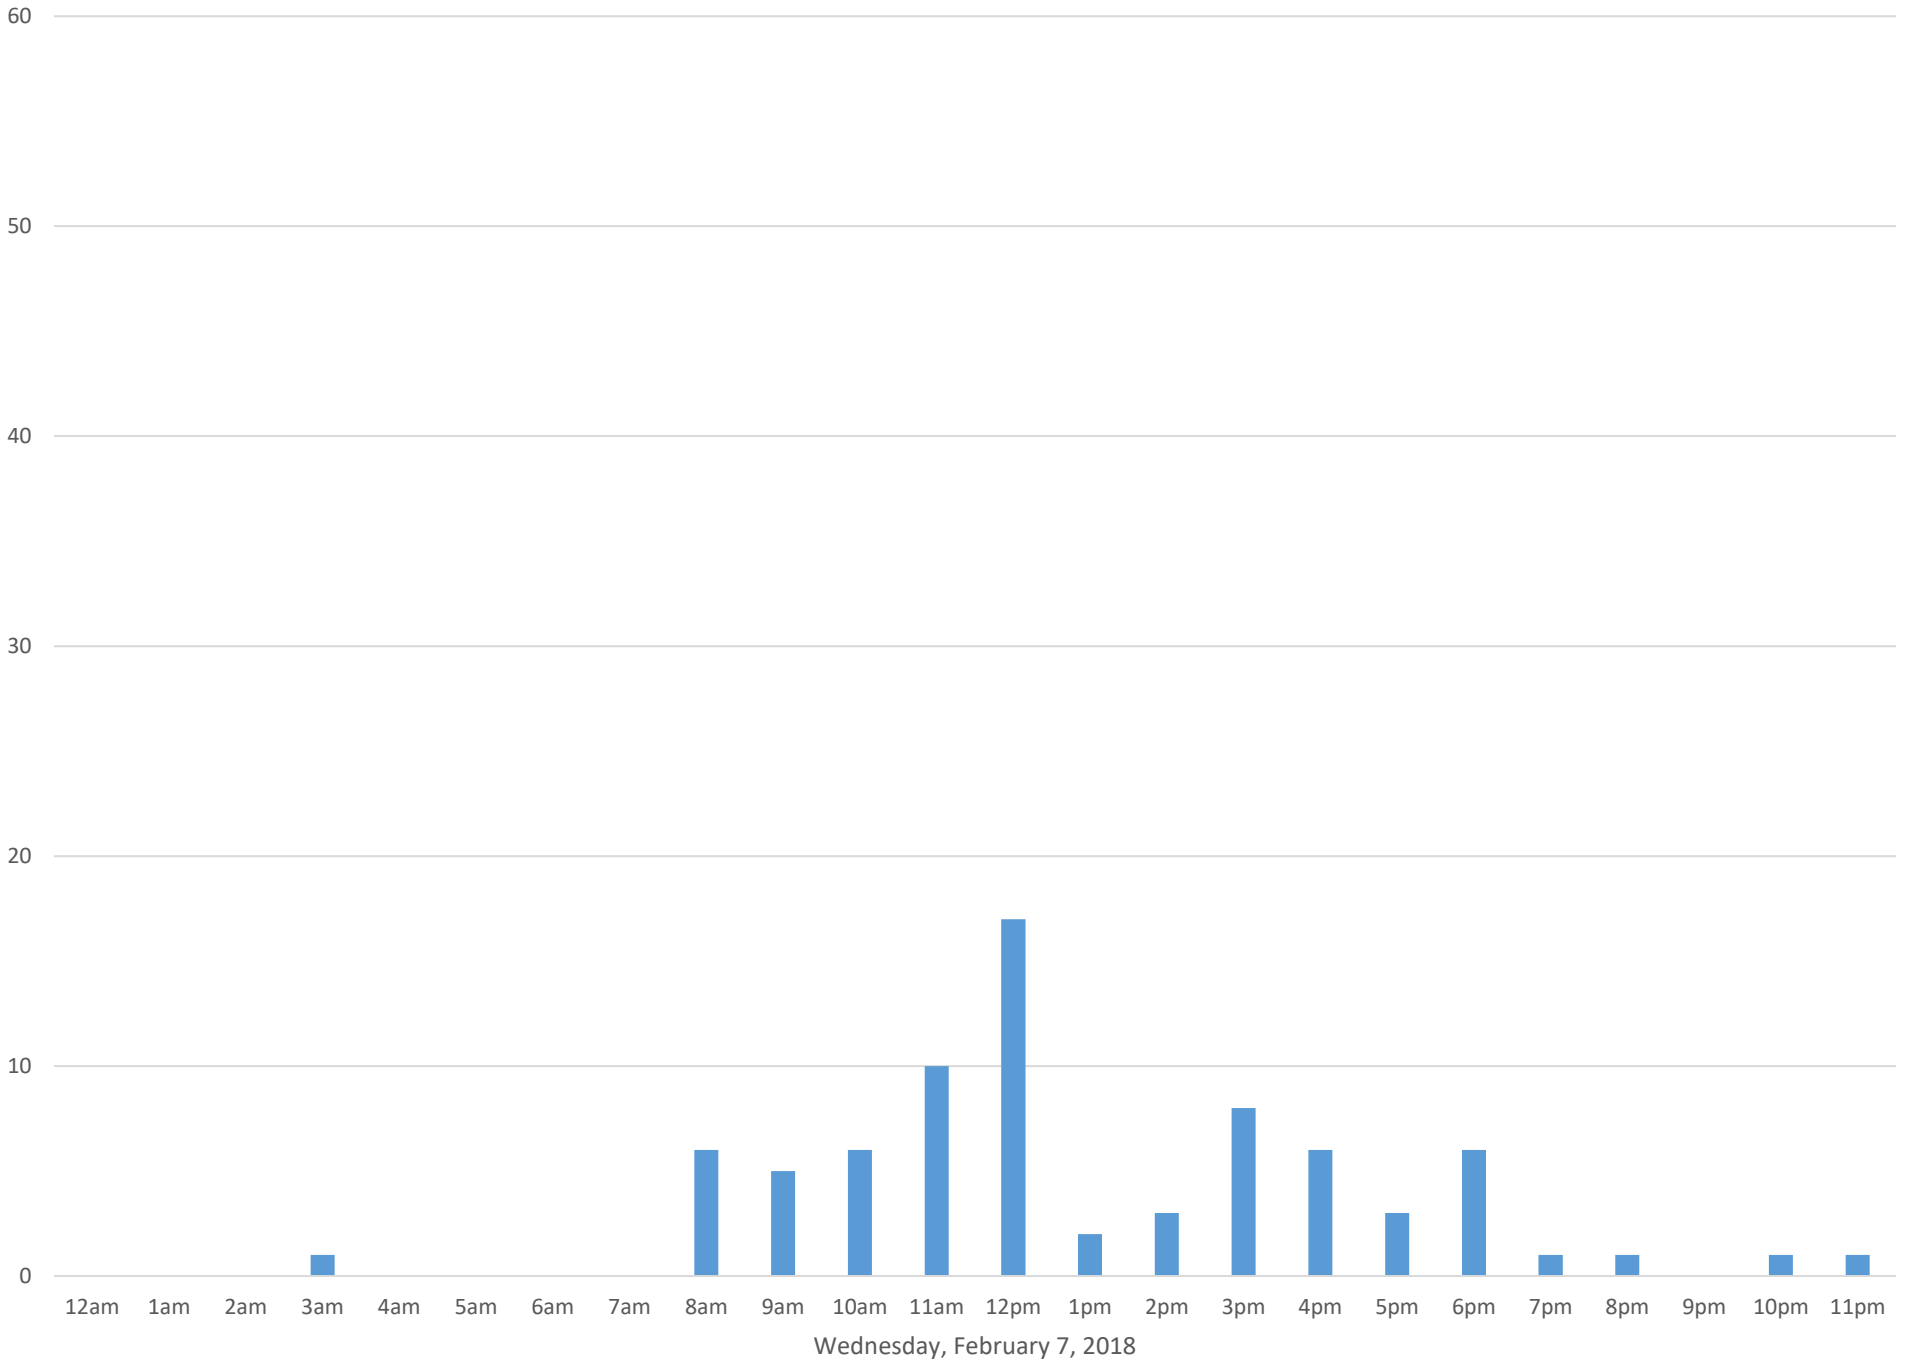

South Bay Trail

Data Summary

Total Count 2,278

Daily Average 81

Average Weekend Day 131

Average Weekday 62

Highest Daily Count 261

Busiest Day of the Week Saturday, February 10, 2018

Weekly Profile

Monday 13%

Tuesday 11%

Wednesday 9%

Thursday 10%

Friday 12%

Saturday 25%

Sunday 21%

South Bay Trail February 2018

Monthly Data

Total Count = 2278

South Bay Trail

South Bay Trail

South Bay Trail

South Bay Trail

South Bay Trail

Monday, February 5, 2018

South Bay Trail

South Bay Trail

South Bay Trail

Thursday, February 8, 2018

South Bay Trail

Friday, February 9, 2018

South Bay Trail