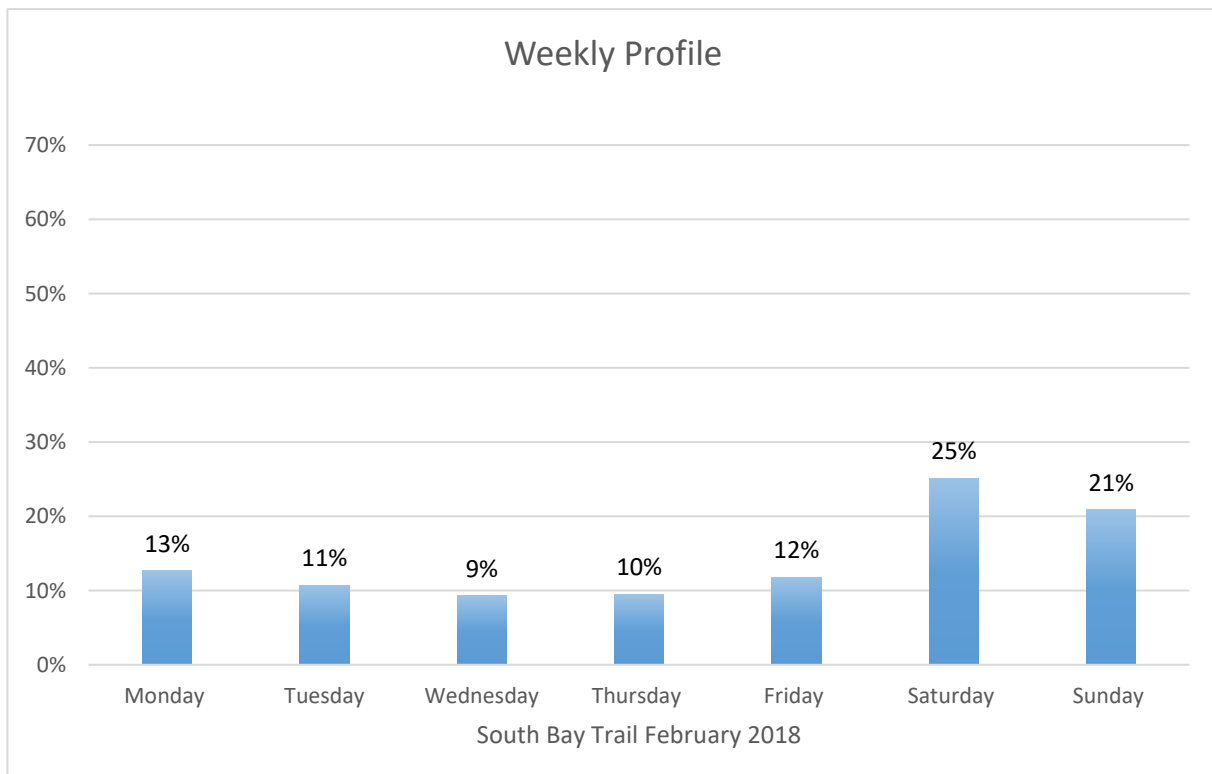

South Bay Trail

Data Summary

Total Count 2,278

Daily Average 81

Average Weekend Day 131

Average Weekday 62

Highest Daily Count 261

Busiest Day of the Week Saturday, February 10, 2018

Weekly Profile

Monday 13%

Tuesday 11%

Wednesday 9%

Thursday 10%

Friday 12%

Saturday 25%

Sunday 21%

South Bay Trail February 2018

Monthly Data

Total Count = 2278

South Bay Trail

South Bay Trail

South Bay Trail

South Bay Trail

South Bay Trail