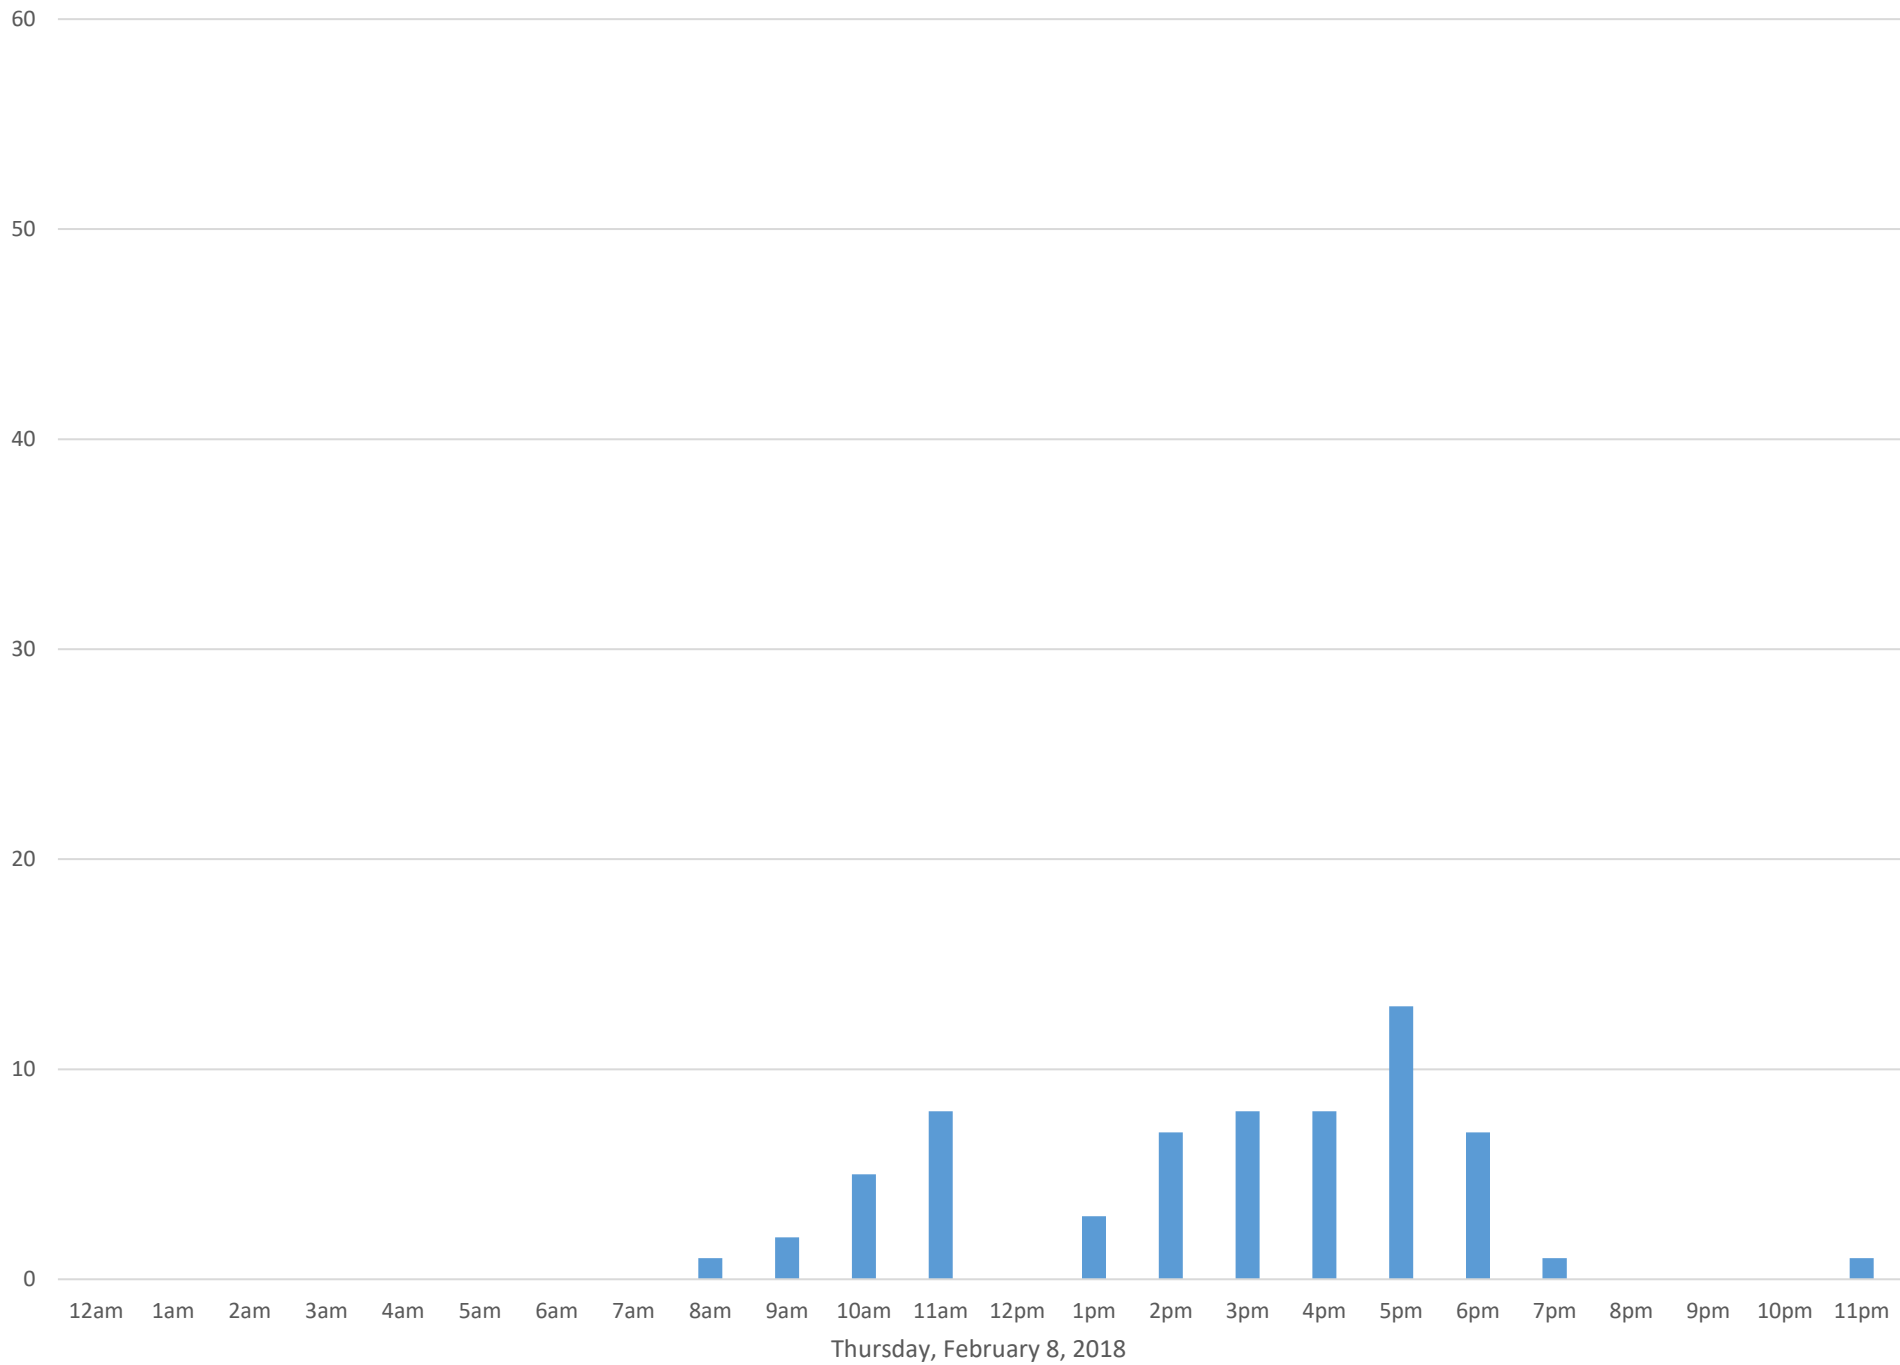

South Bay Trail

Data Summary

Total Count 2,278

Daily Average 81

Average Weekend Day 131

Average Weekday 62

Highest Daily Count 261

Busiest Day of the Week Saturday, February 10, 2018

South Bay Trail February 2018

Monthly Data

Total Count = 2278

South Bay Trail

South Bay Trail

South Bay Trail

South Bay Trail

South Bay Trail

Monday, February 5, 2018

South Bay Trail

South Bay Trail

South Bay Trail

Thursday, February 8, 2018

South Bay Trail

Friday, February 9, 2018

South Bay Trail

South Bay Trail

South Bay Trail

South Bay Trail

South Bay Trail

Thursday, February 22, 2018

South Bay Trail

Friday, February 23, 2018

South Bay Trail