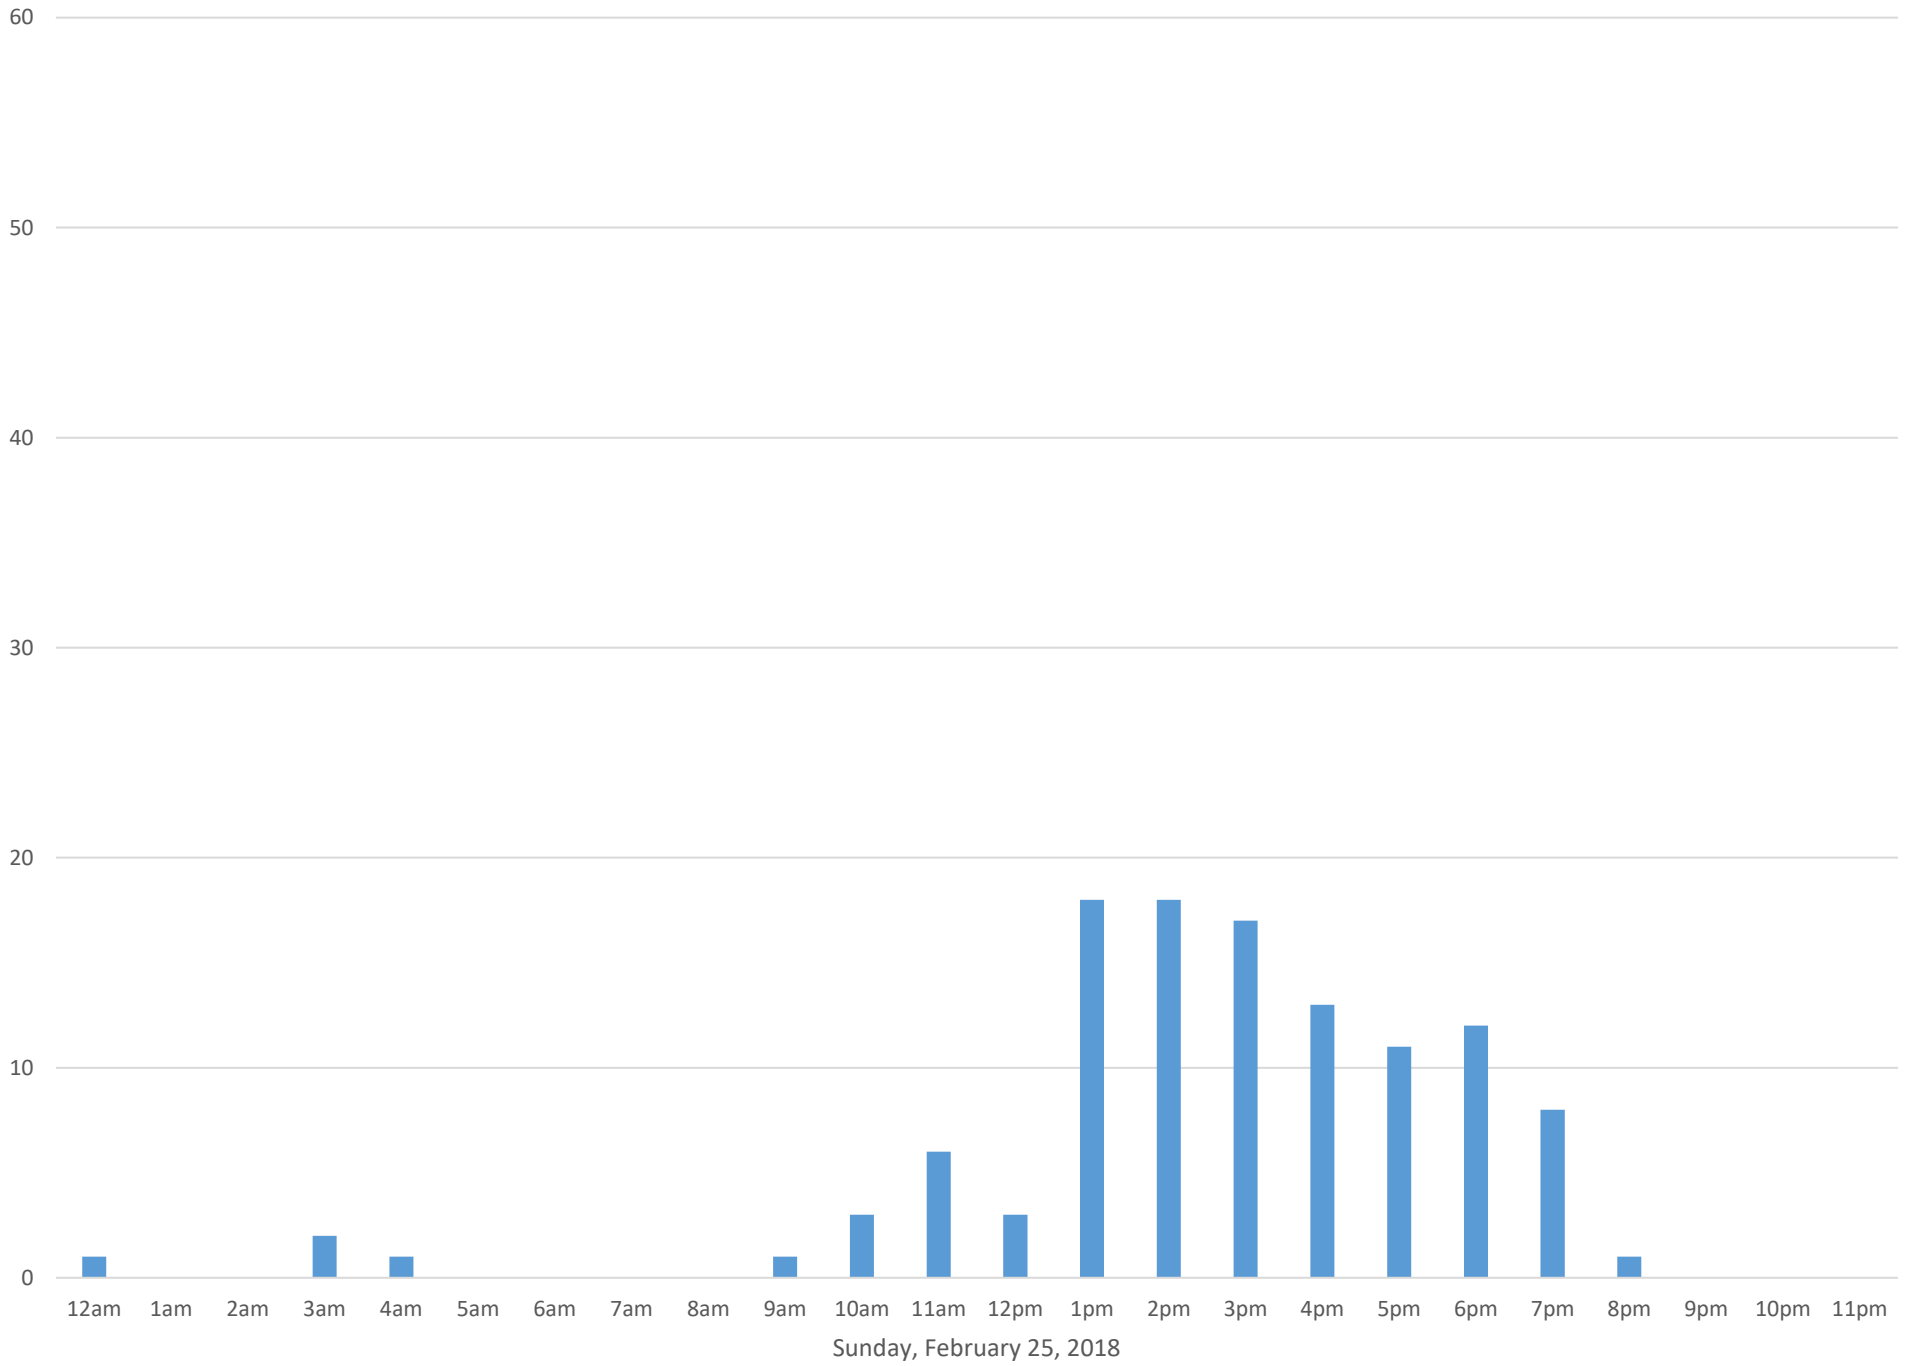

Monday, February 5, 2018

South Bay Trail

South Bay Trail

South Bay Trail

Thursday, February 8, 2018

South Bay Trail

Friday, February 9, 2018

South Bay Trail

South Bay Trail

South Bay Trail

South Bay Trail

South Bay Trail

Thursday, February 22, 2018

South Bay Trail

Friday, February 23, 2018

South Bay Trail

Saturday, February 24, 2018

South Bay Trail

South Bay Trail

South Bay Trail

Tuesday, February 27, 2018

South Bay Trail