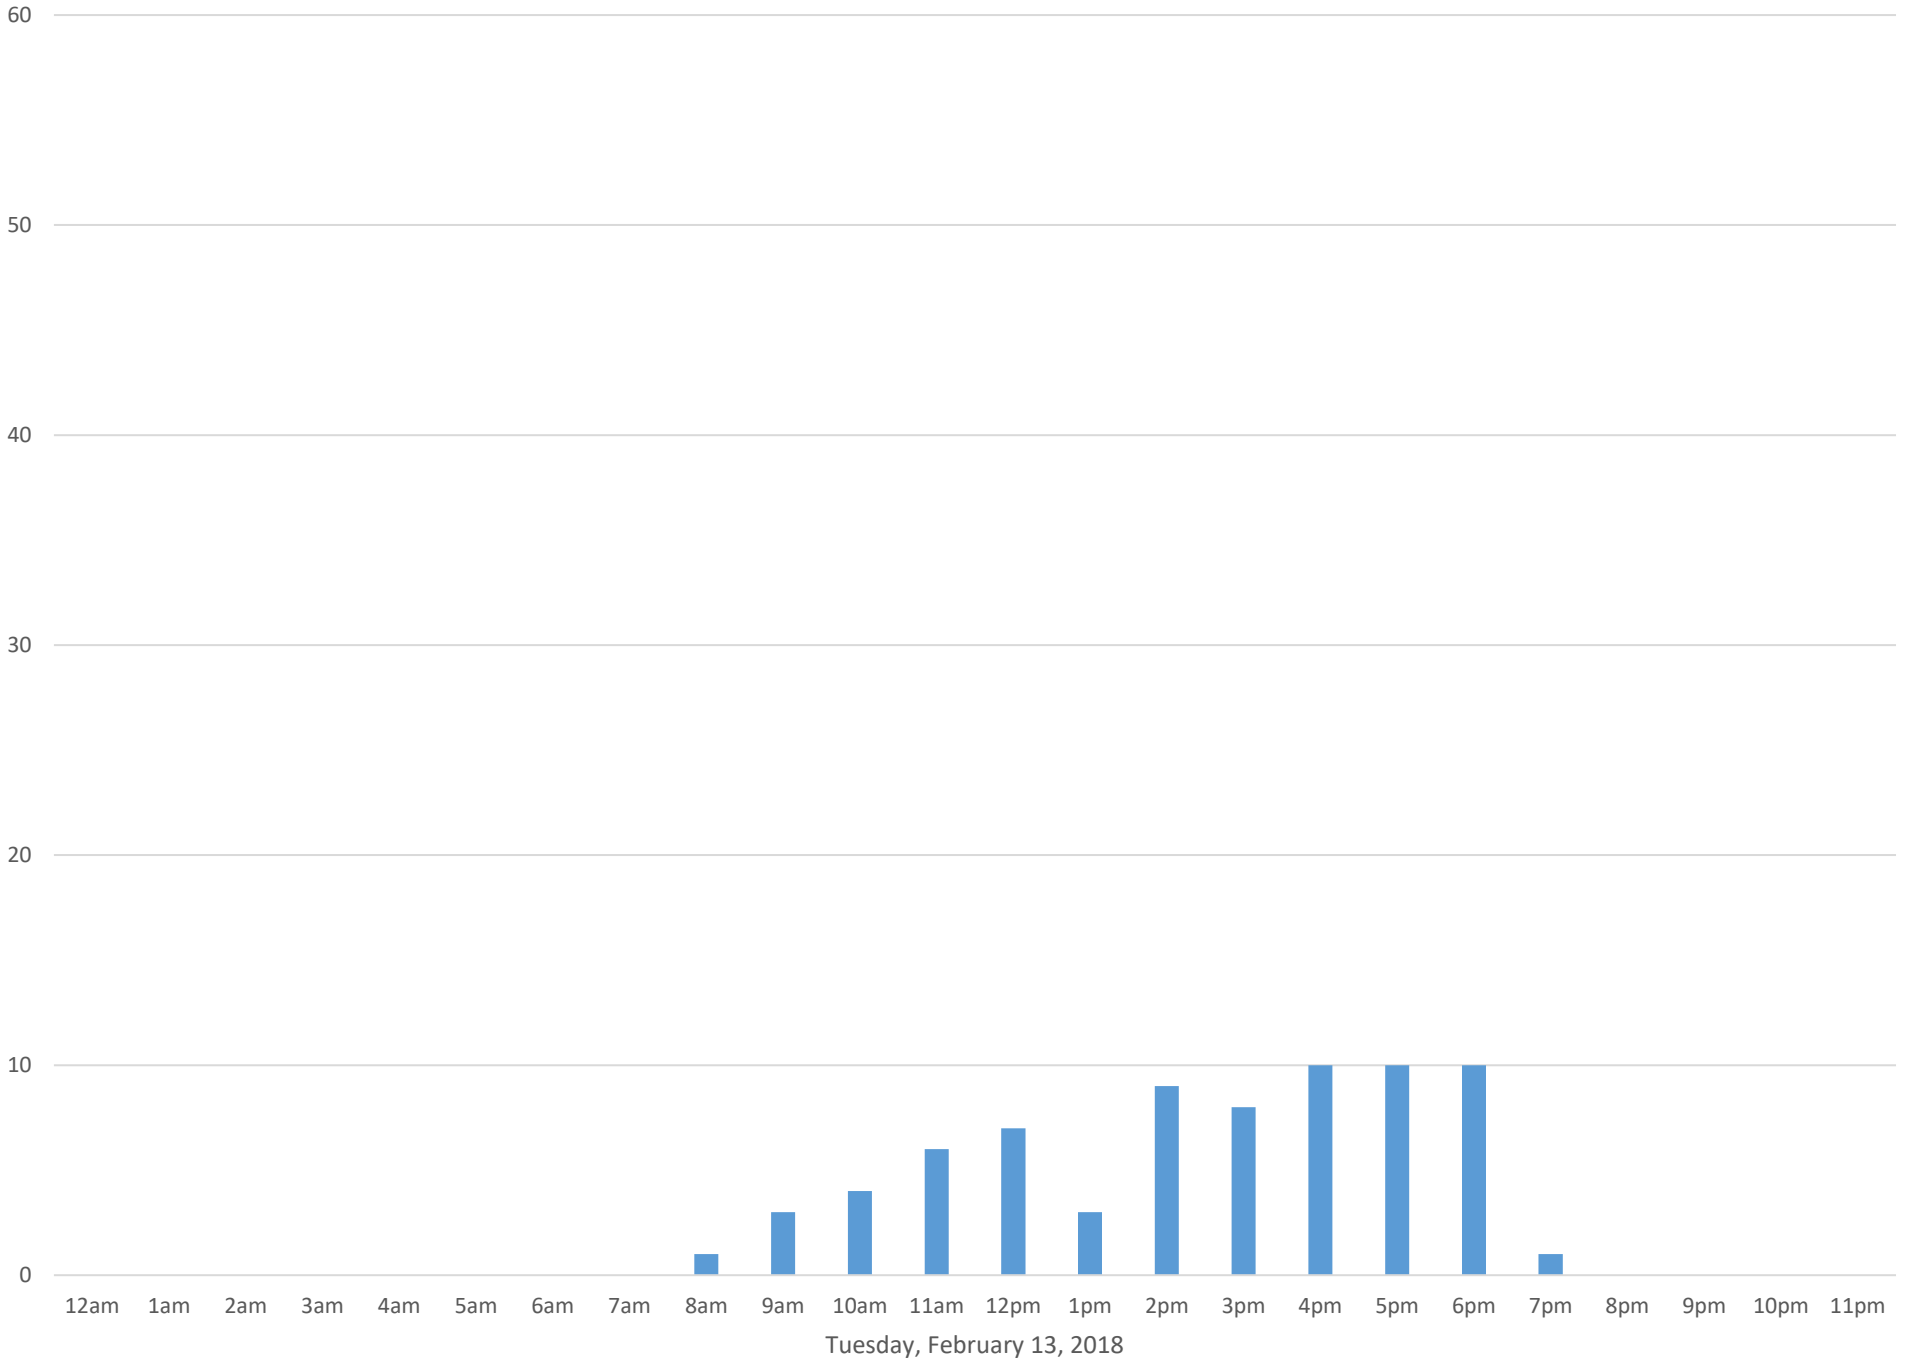

South Bay Trail