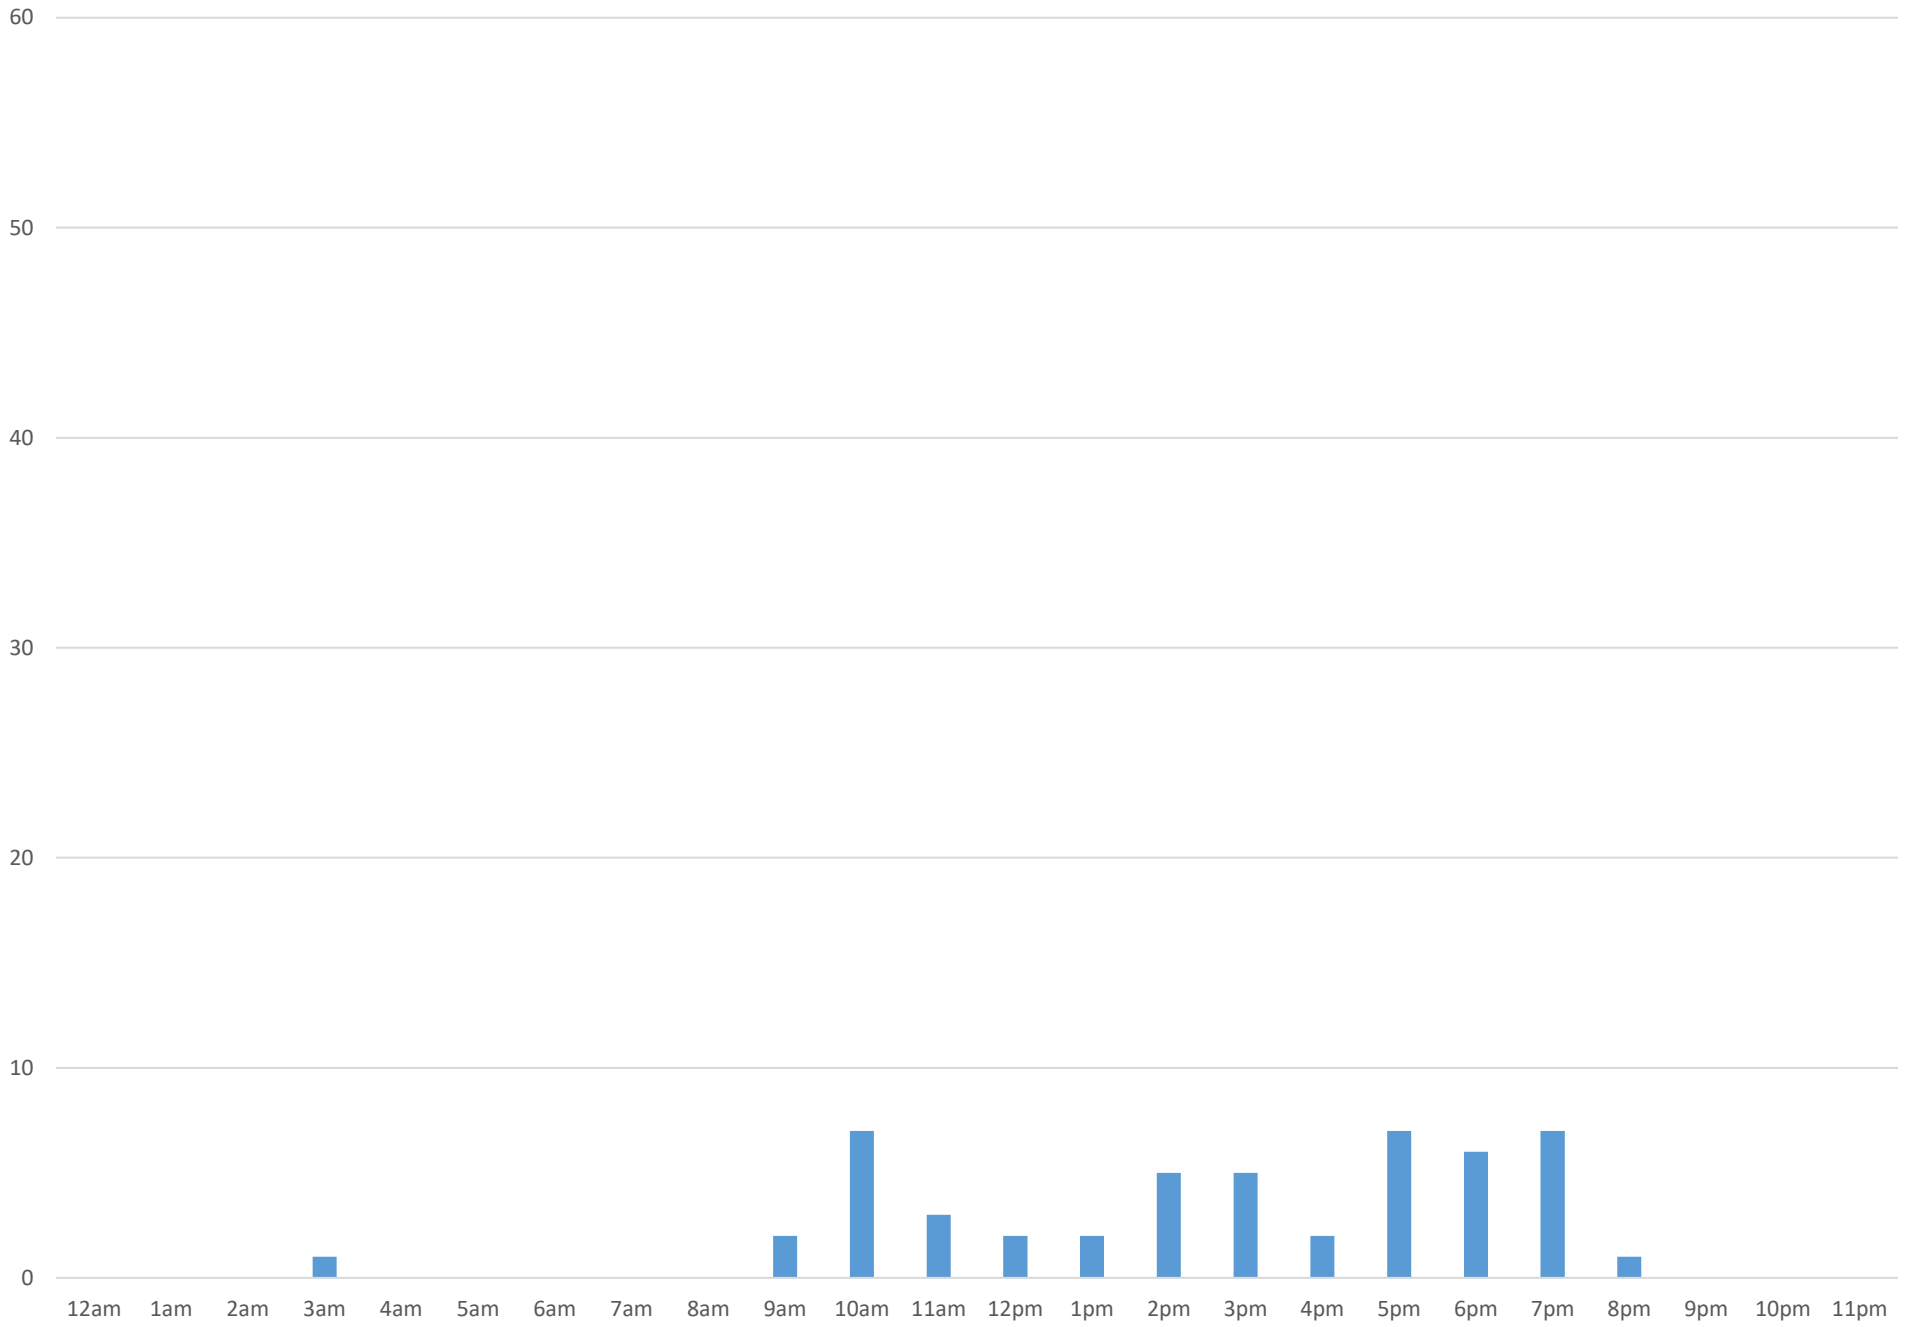

Monday, February 5, 2018

South Bay Trail

South Bay Trail

South Bay Trail

Thursday, February 8, 2018

South Bay Trail

Friday, February 9, 2018

South Bay Trail

South Bay Trail

South Bay Trail

South Bay Trail

South Bay Trail

Thursday, February 22, 2018

South Bay Trail

Friday, February 23, 2018

South Bay Trail

Saturday, February 24, 2018

South Bay Trail

South Bay Trail

South Bay Trail

Tuesday, February 27, 2018

South Bay Trail