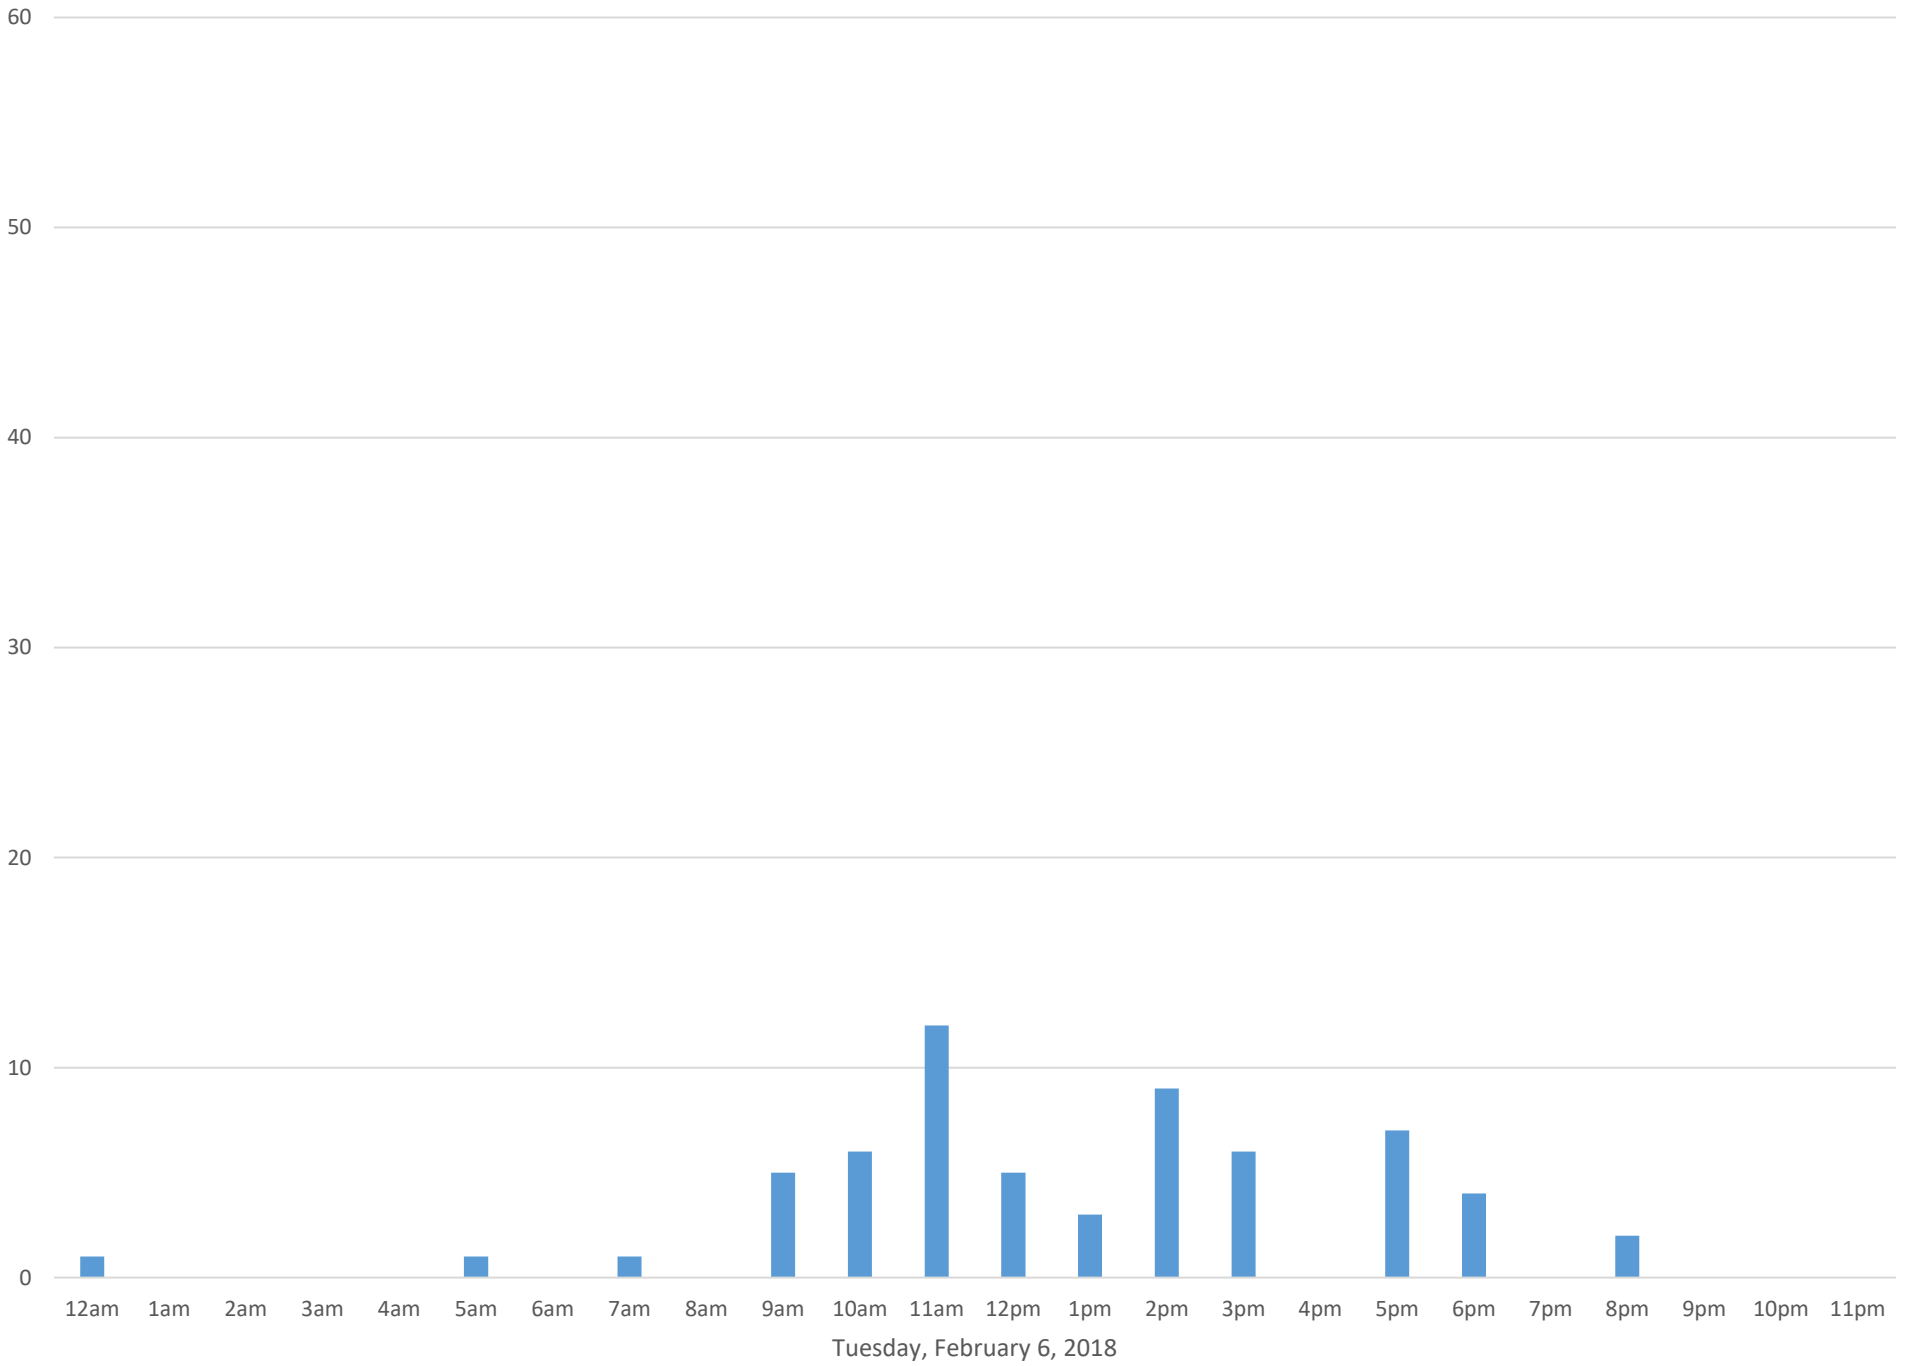

South Bay Trail

Data Summary

Total Count 2,278

Daily Average 81

Average Weekend Day 131

Average Weekday 62

Highest Daily Count 261

Busiest Day of the Week Saturday, February 10, 2018

Weekly Profile

Monday 13%

Tuesday 11%

Wednesday 9%

Thursday 10%

Friday 12%

Saturday 25%

Sunday 21%

South Bay Trail February 2018

Monthly Data

Total Count = 2278

South Bay Trail

South Bay Trail

South Bay Trail

South Bay Trail

South Bay Trail

Monday, February 5, 2018

South Bay Trail

South Bay Trail

South Bay Trail

Thursday, February 8, 2018

South Bay Trail

Friday, February 9, 2018

South Bay Trail