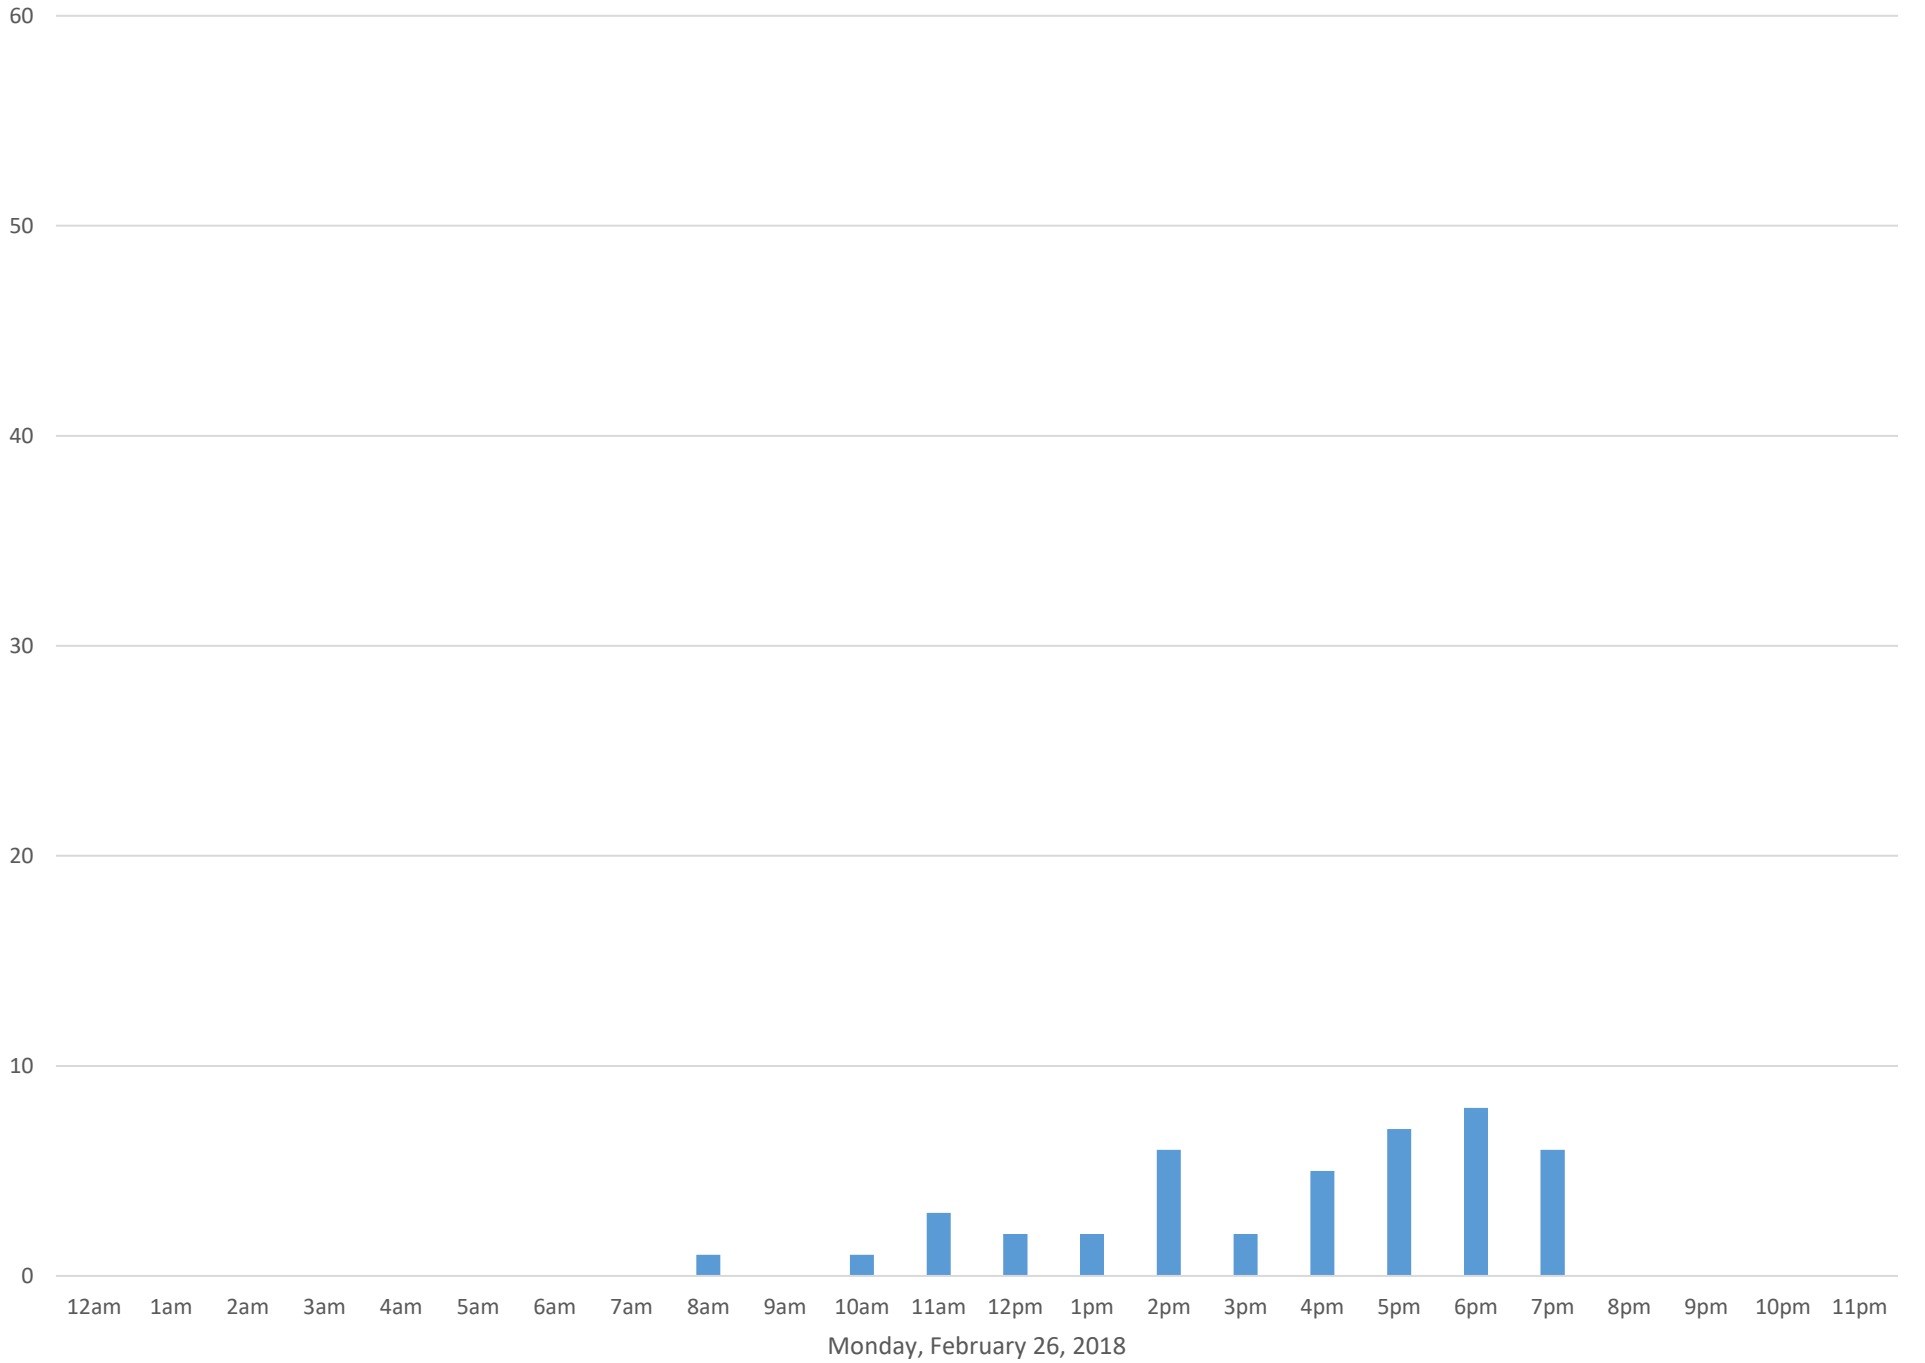

Monday, February 5, 2018

South Bay Trail

South Bay Trail

South Bay Trail

Thursday, February 8, 2018

South Bay Trail

Friday, February 9, 2018

South Bay Trail

South Bay Trail

South Bay Trail

South Bay Trail

South Bay Trail

Thursday, February 22, 2018

South Bay Trail

Friday, February 23, 2018

South Bay Trail

Saturday, February 24, 2018

South Bay Trail

South Bay Trail

South Bay Trail

Tuesday, February 27, 2018

South Bay Trail