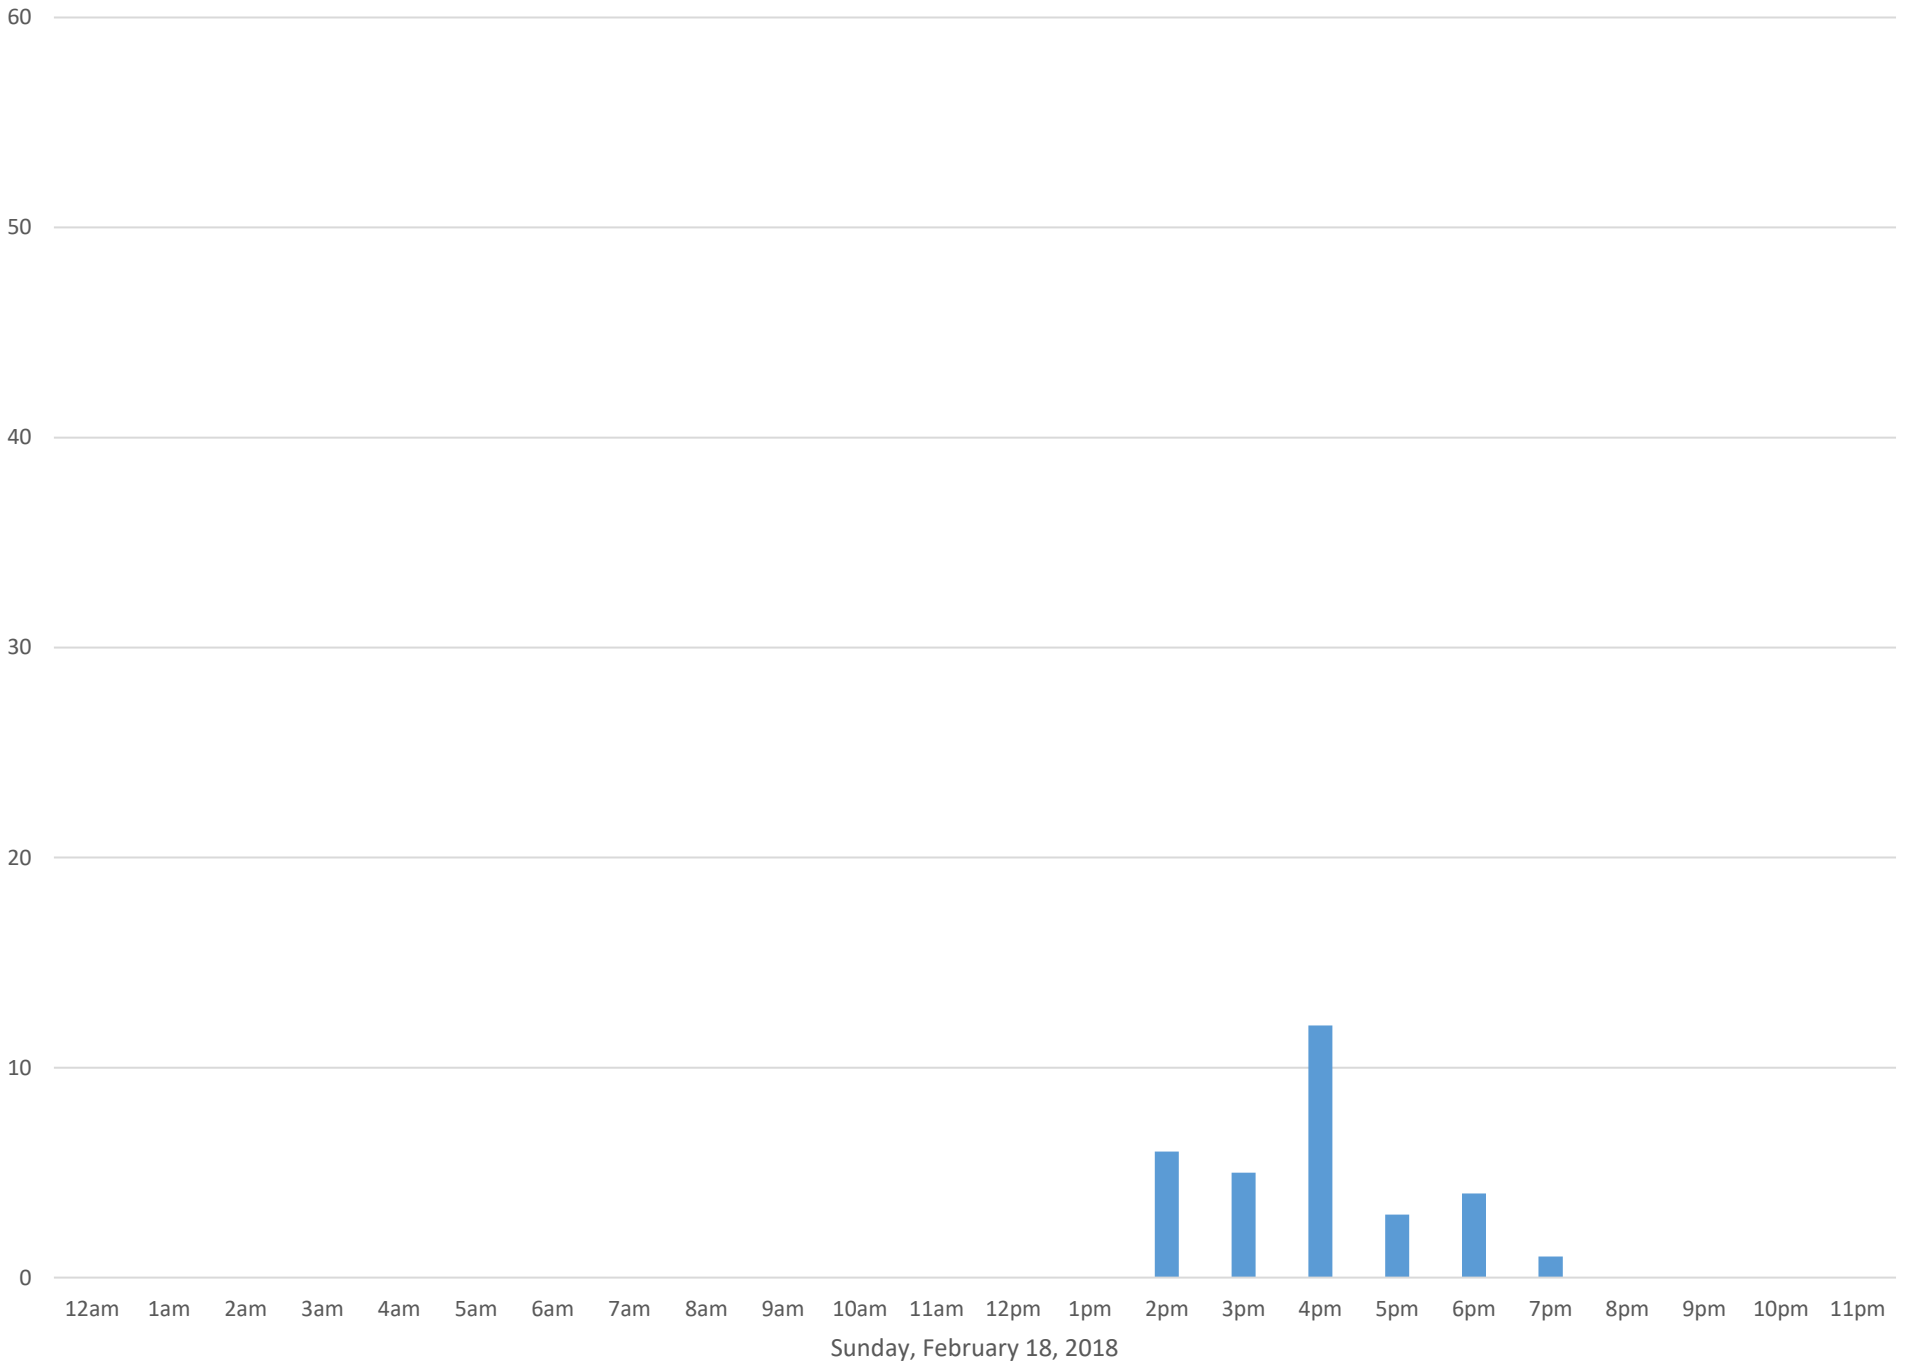

South Bay Trail