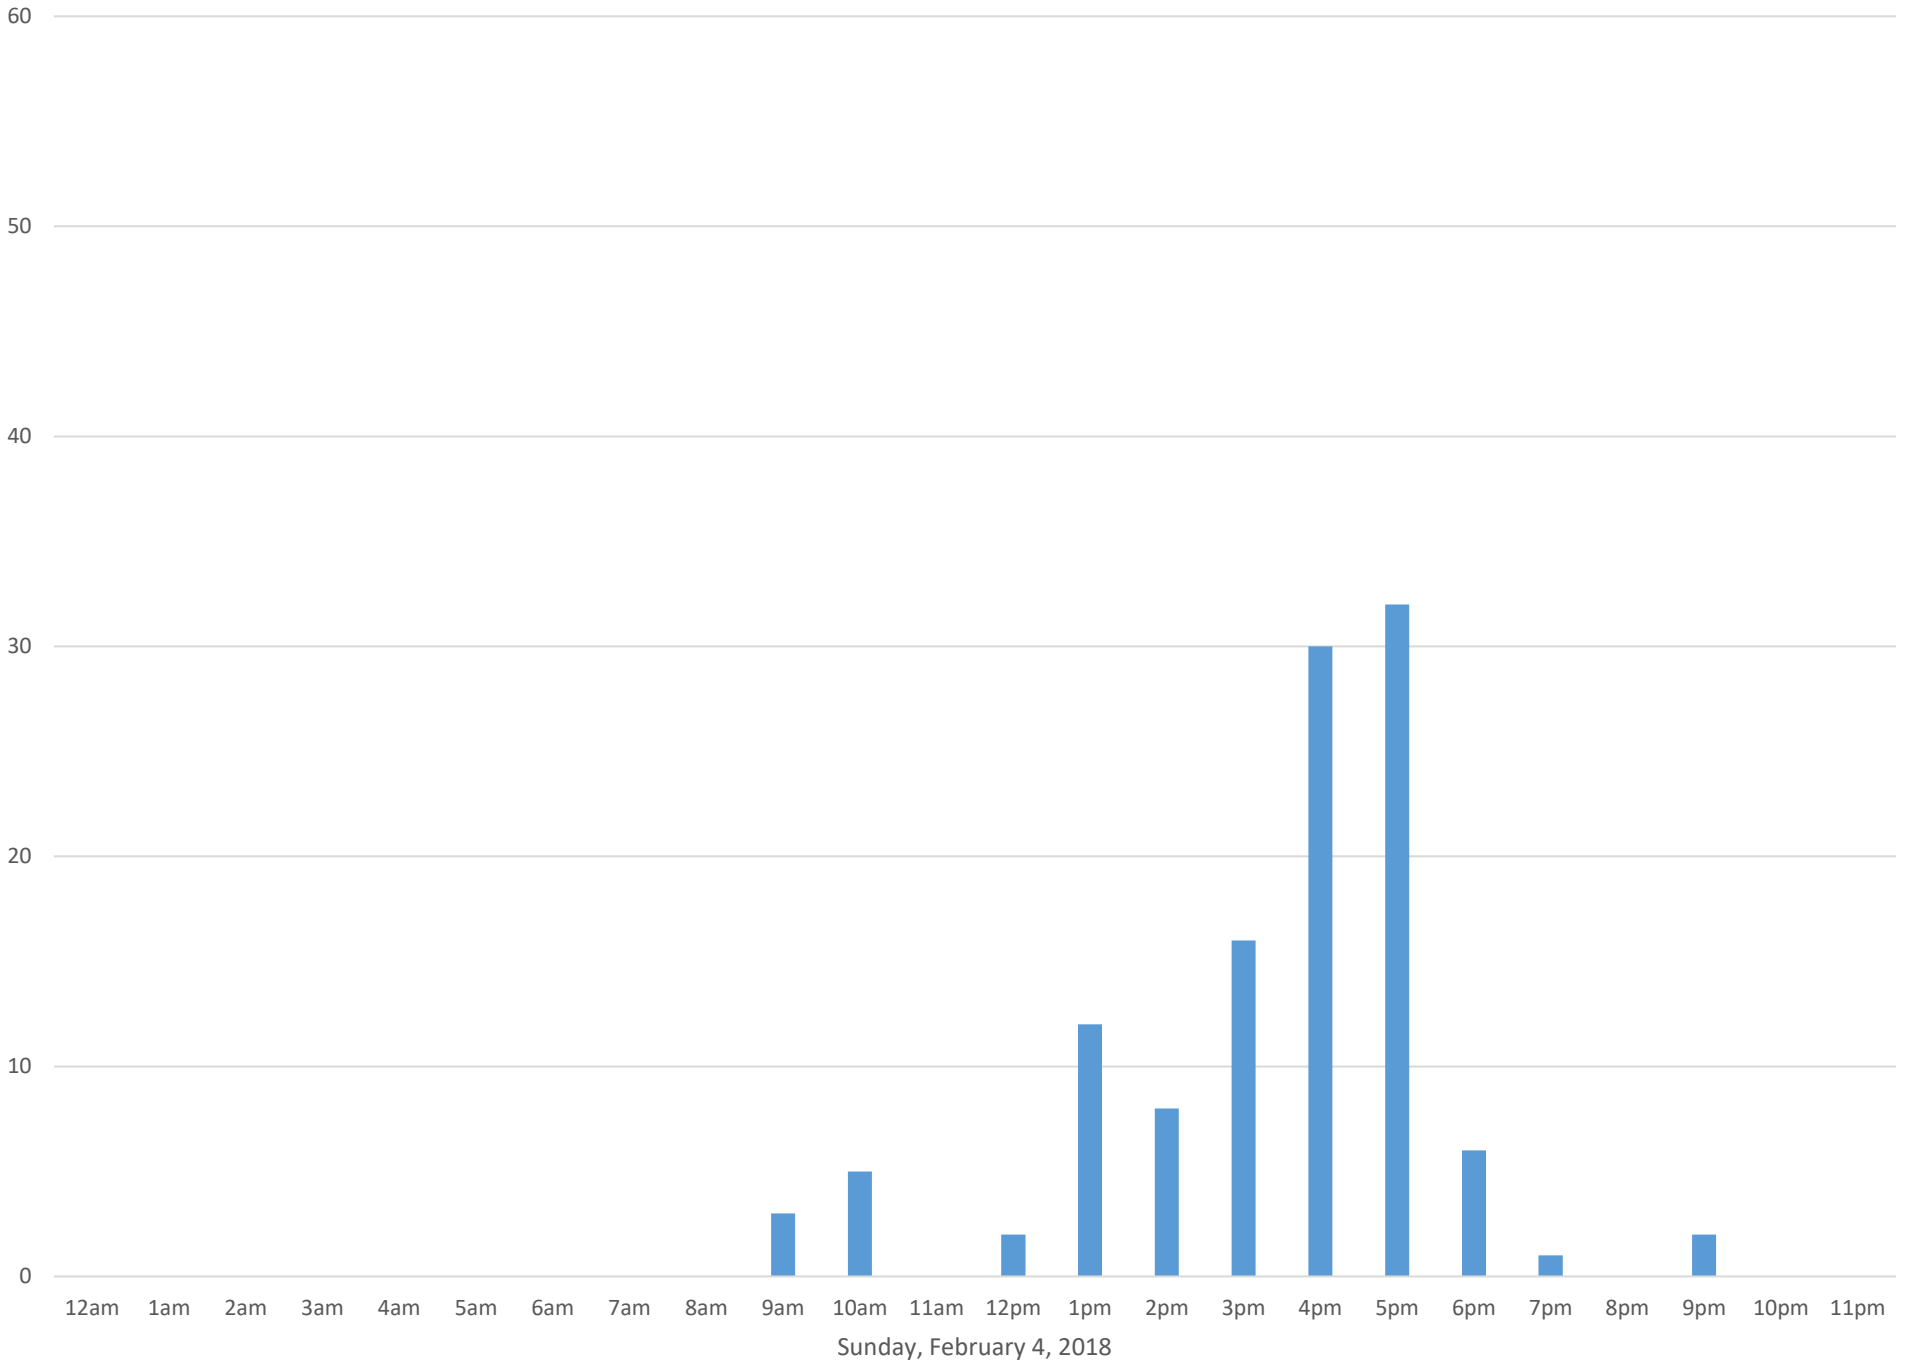

South Bay Trail

Data Summary

Total Count 2,278

Daily Average 81

Average Weekend Day 131

Average Weekday 62

Highest Daily Count 261

Busiest Day of the Week Saturday, February 10, 2018

Weekly Profile

Monday 13%

Tuesday 11%

Wednesday 9%

Thursday 10%

Friday 12%

Saturday 25%

Sunday 21%

South Bay Trail February 2018

Monthly Data

Total Count = 2278

South Bay Trail

South Bay Trail

South Bay Trail

South Bay Trail

South Bay Trail

Monday, February 5, 2018

South Bay Trail

South Bay Trail

South Bay Trail

Thursday, February 8, 2018

South Bay Trail

Friday, February 9, 2018

South Bay Trail