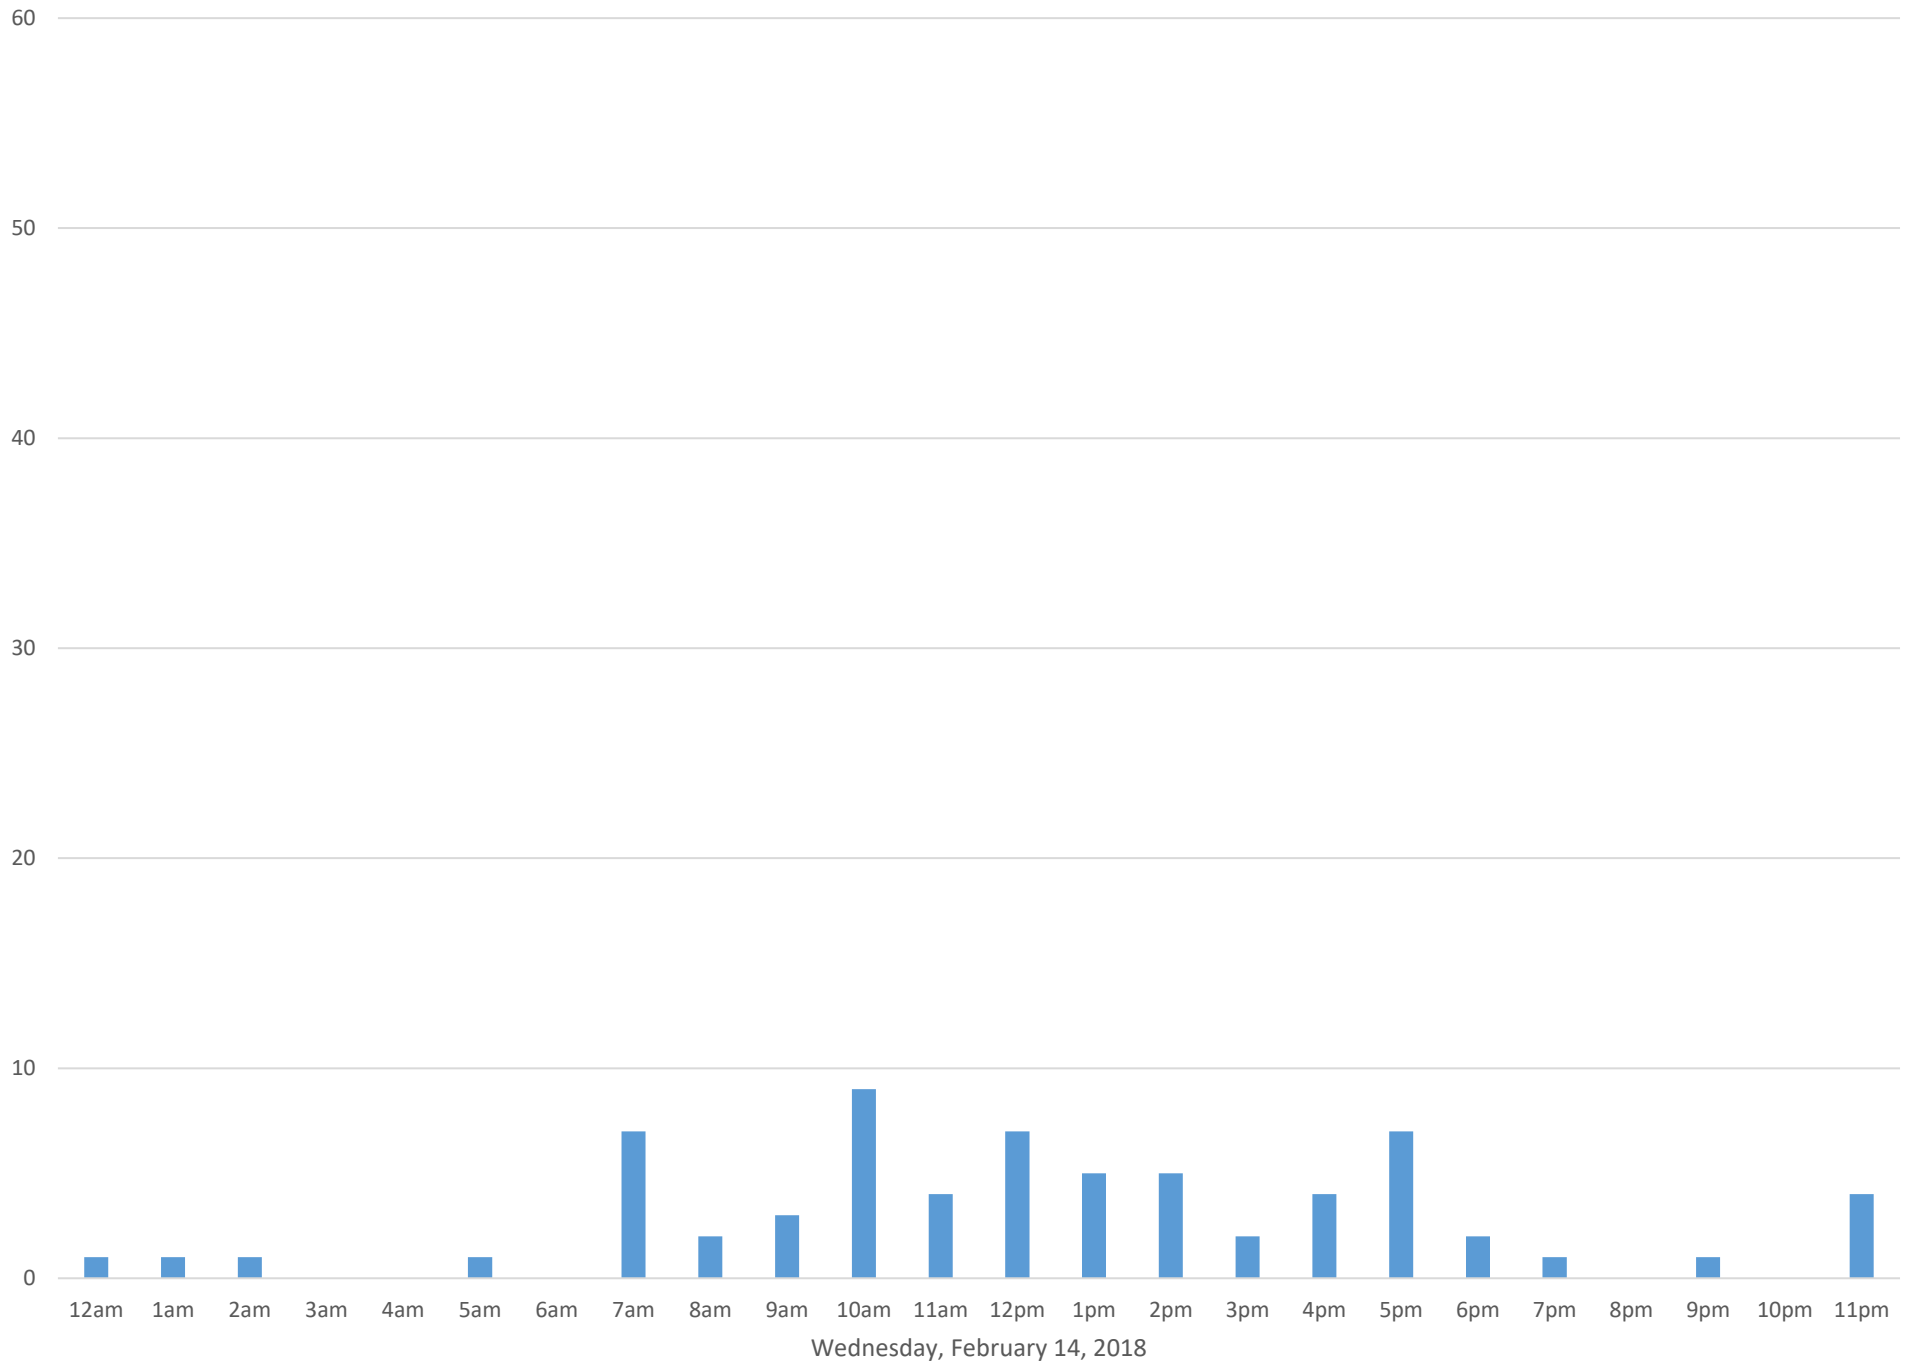

Squalicum Creek Trail

Wednesday, February 14, 2018