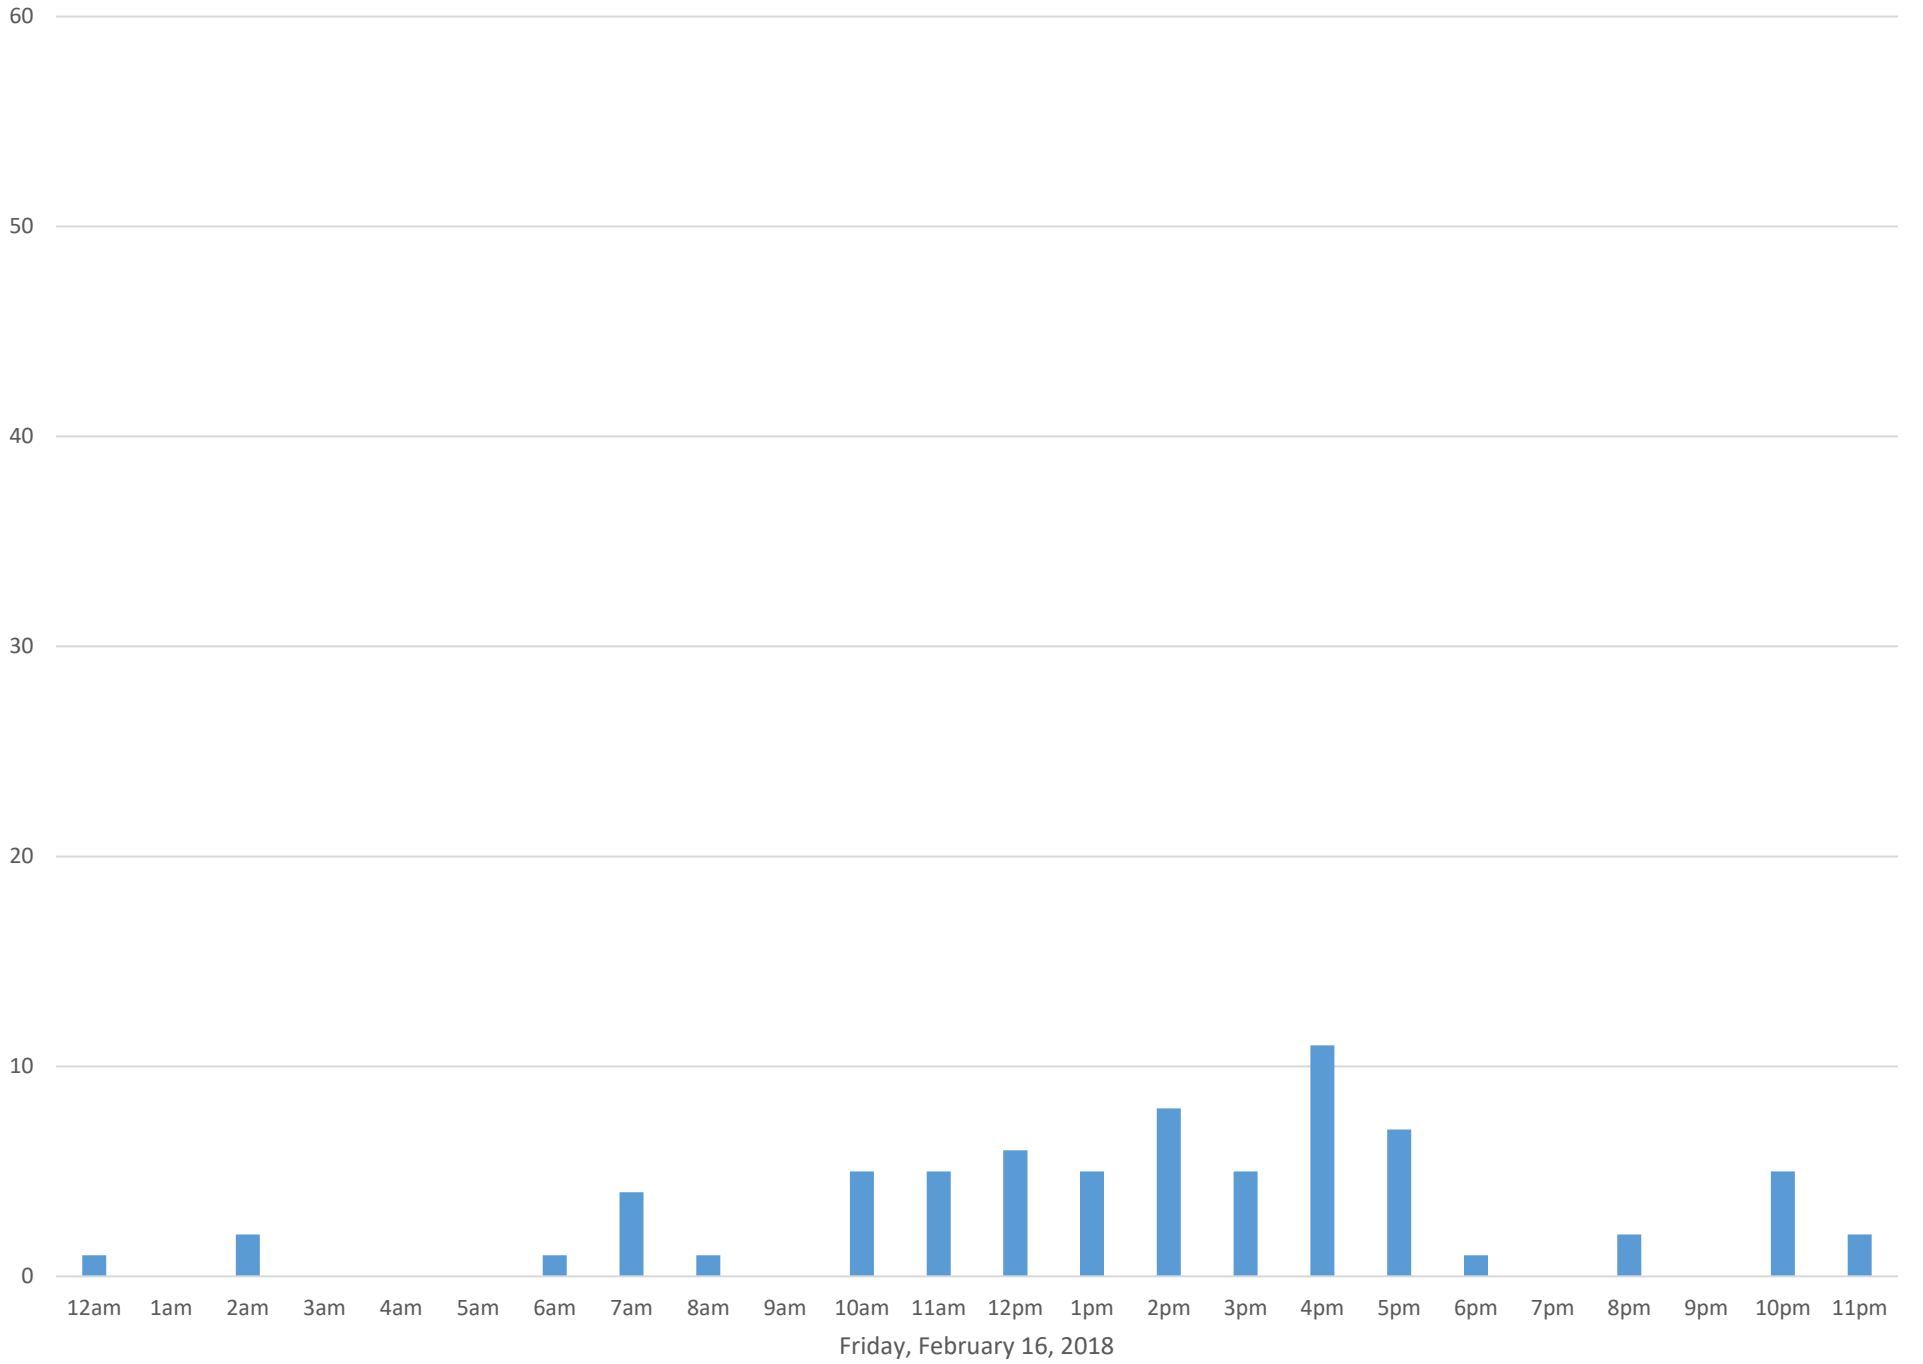

Squalicum Creek Trail February 2018

Monthly Data

Total Count = 2026

Squalicum Creek Trail

Squalicum Creek Trail

Squalicum Creek Trail

Squalicum Creek Trail

Squalicum Creek Trail

Squalicum Creek Trail

Wednesday, February 14, 2018

Squalicum Creek Trail

Squalicum Creek Trail

Friday, February 16, 2018

Squalicum Creek Trail

Squalicum Creek Trail

Squalicum Creek Trail

Squalicum Creek Trail

Squalicum Creek Trail

Squalicum Creek Trail

Thursday, February 22, 2018

Squalicum Creek Trail

Squalicum Creek Trail

Squalicum Creek Trail

Squalicum Creek Trail