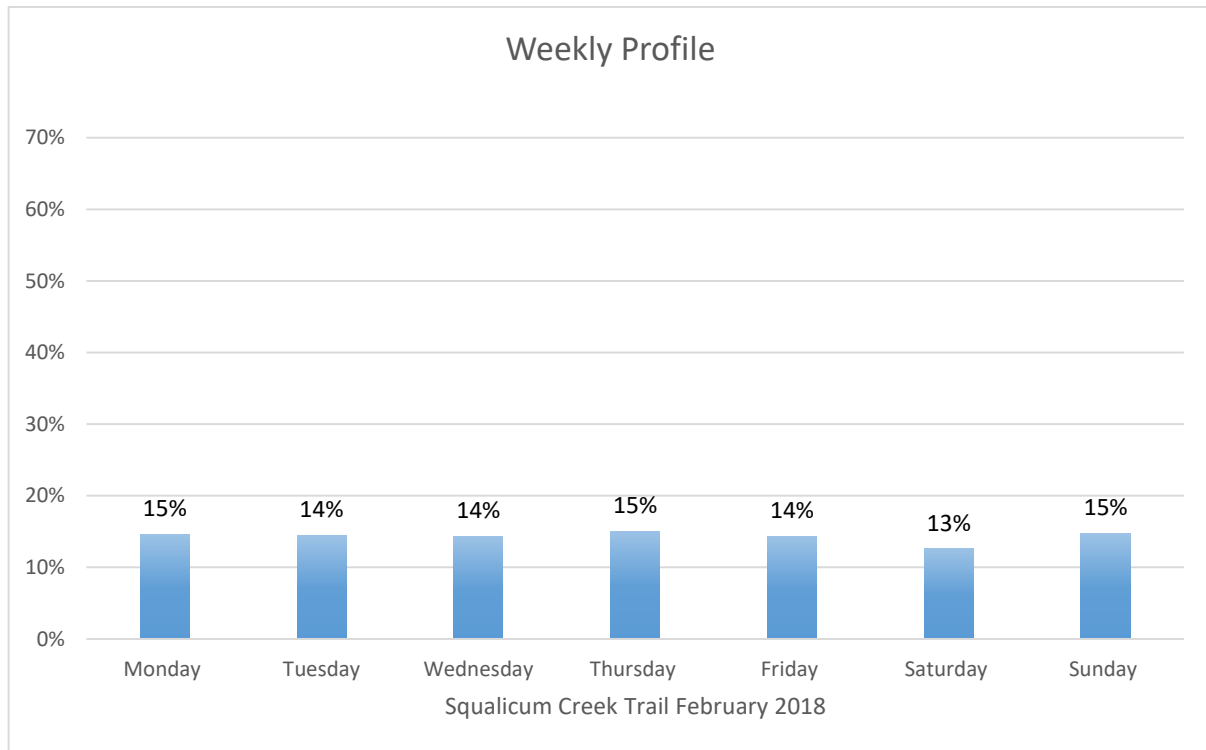

Squalicum Creek Trail

Data Summary

Total Count 2,026

Daily Average 72

Average Weekend Day 69

Average Weekday 74

Highest Daily Count 105

Busiest Day of the Week Thursday, February 8, 2018

Weekly Profile

Monday 15%

Tuesday 14%

Wednesday 14%

Thursday 15%

Friday 14%

Saturday 13%

Sunday 15%

Squalicum Creek Trail February 2018

Monthly Data

Total Count = 2026

Squalicum Creek Trail

Squalicum Creek Trail

Squalicum Creek Trail

Squalicum Creek Trail

Squalicum Creek Trail