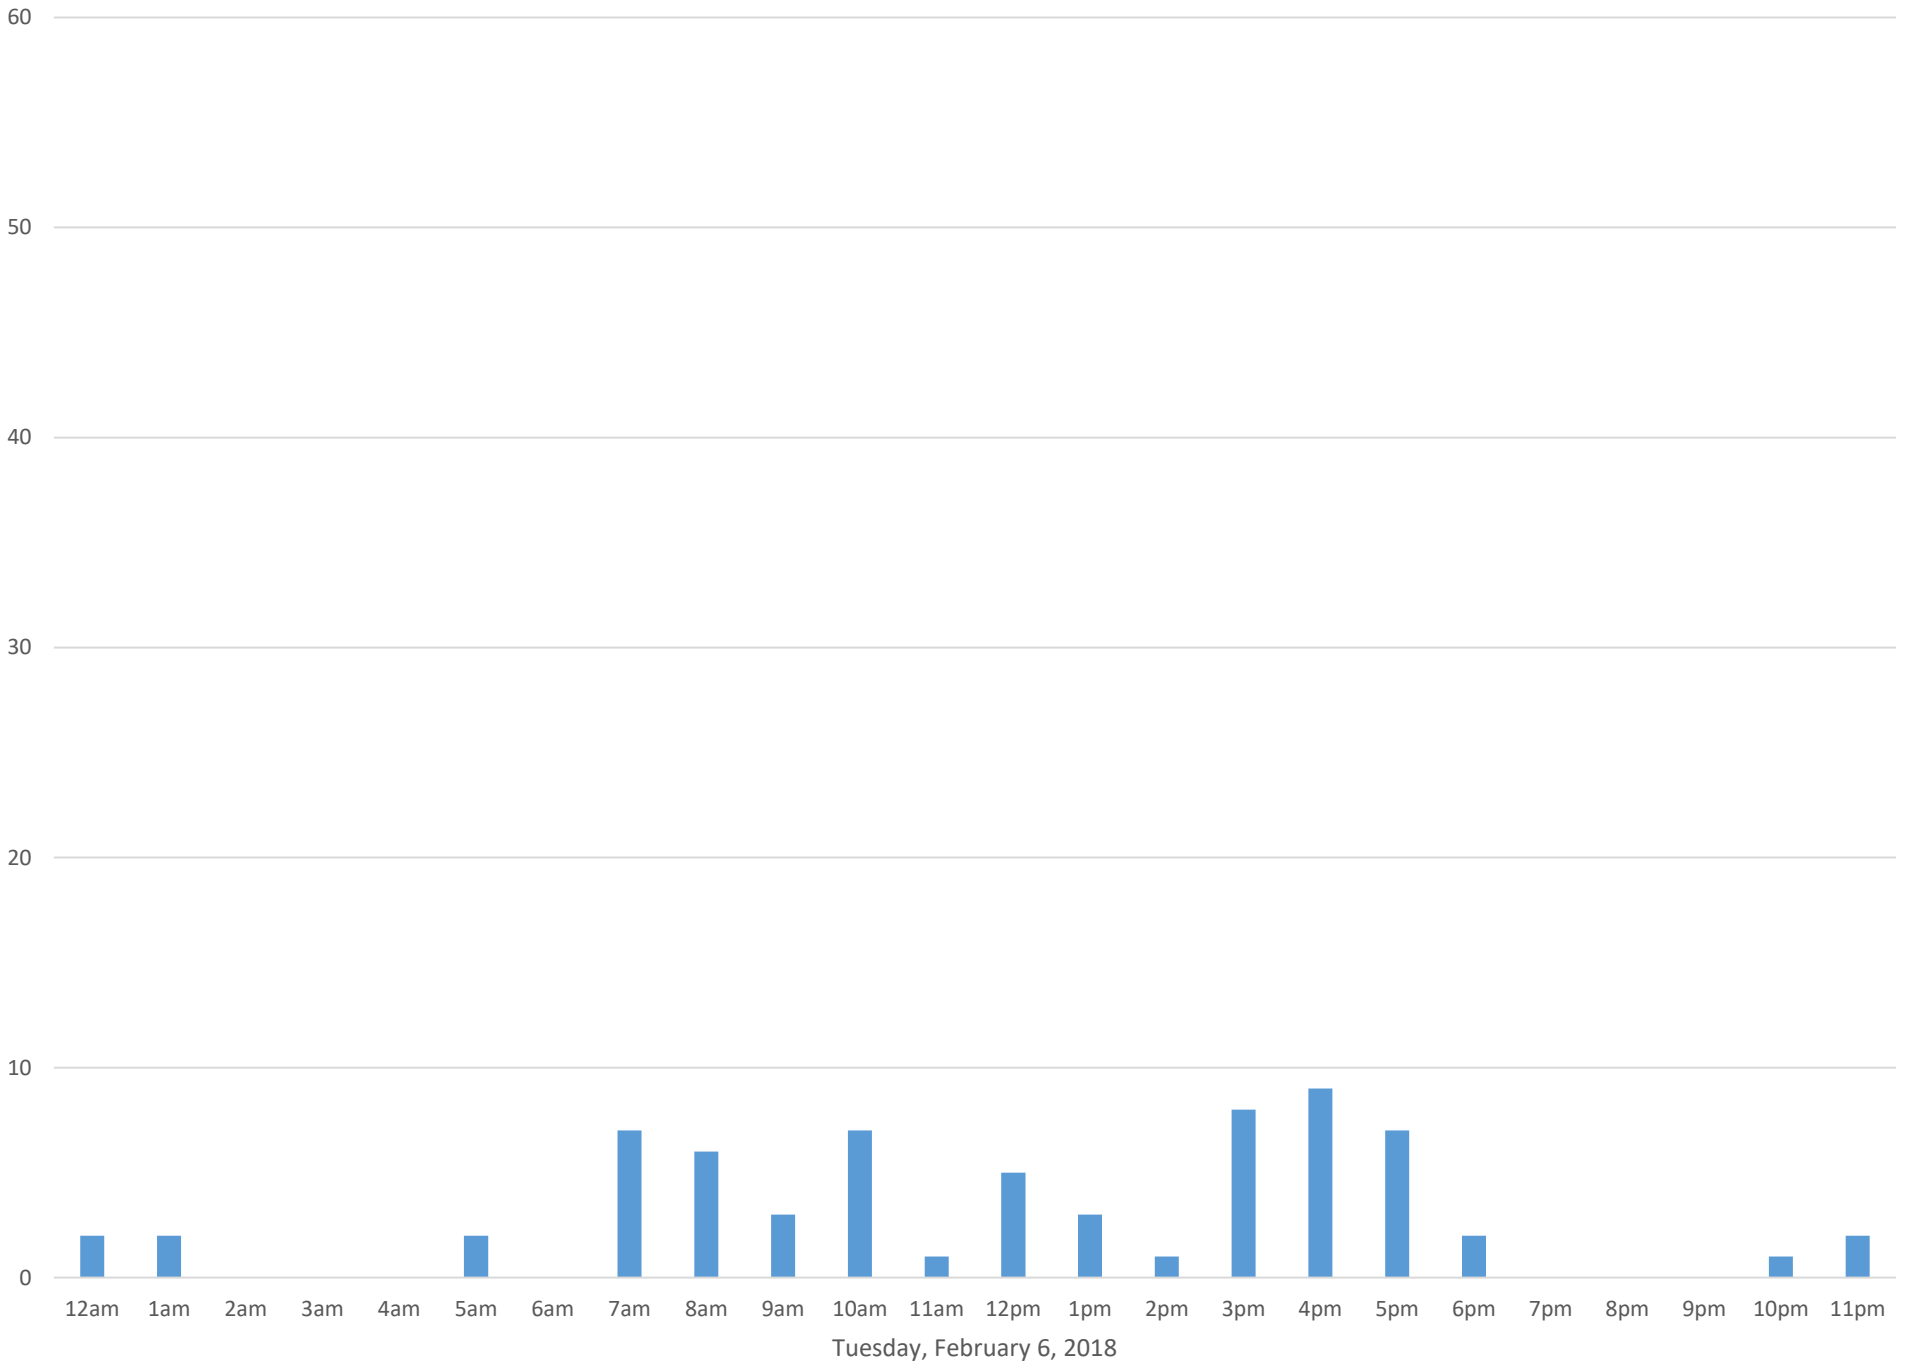

Squalicum Creek Trail