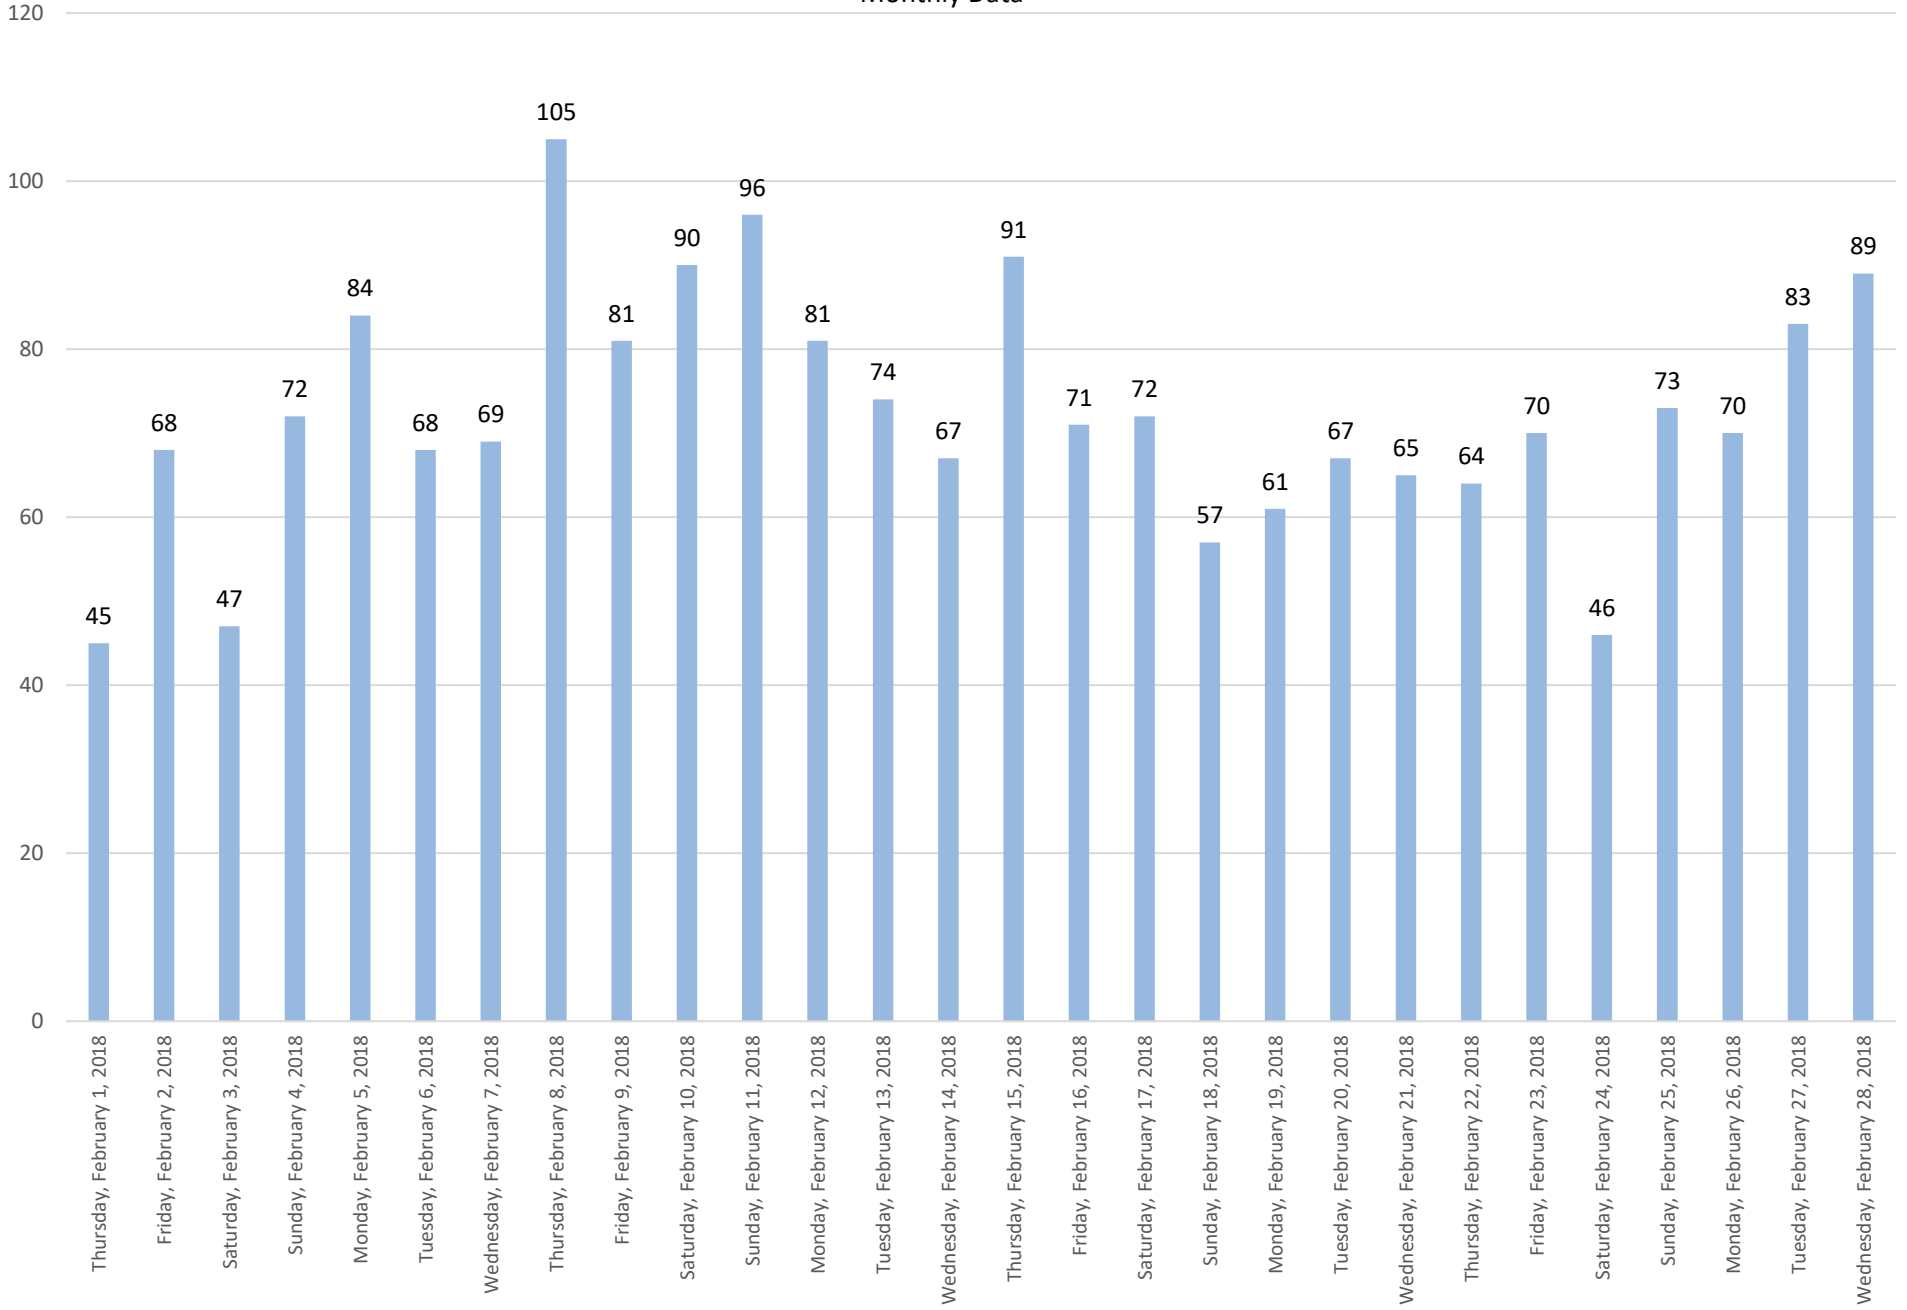

Squalicum Creek Trail

Data Summary

Total Count 2,026

Daily Average 72

Average Weekend Day 69

Average Weekday 74

Highest Daily Count 105

Busiest Day of the Week Thursday, February 8, 2018

Weekly Profile

Monday 15%

Tuesday 14%

Wednesday 14%

Thursday 15%

Friday 14%

Saturday 13%

Sunday 15%

Squalicum Creek Trail February 2018

Monthly Data

Total Count = 2026

Squalicum Creek Trail

Squalicum Creek Trail

Squalicum Creek Trail

Squalicum Creek Trail

Squalicum Creek Trail