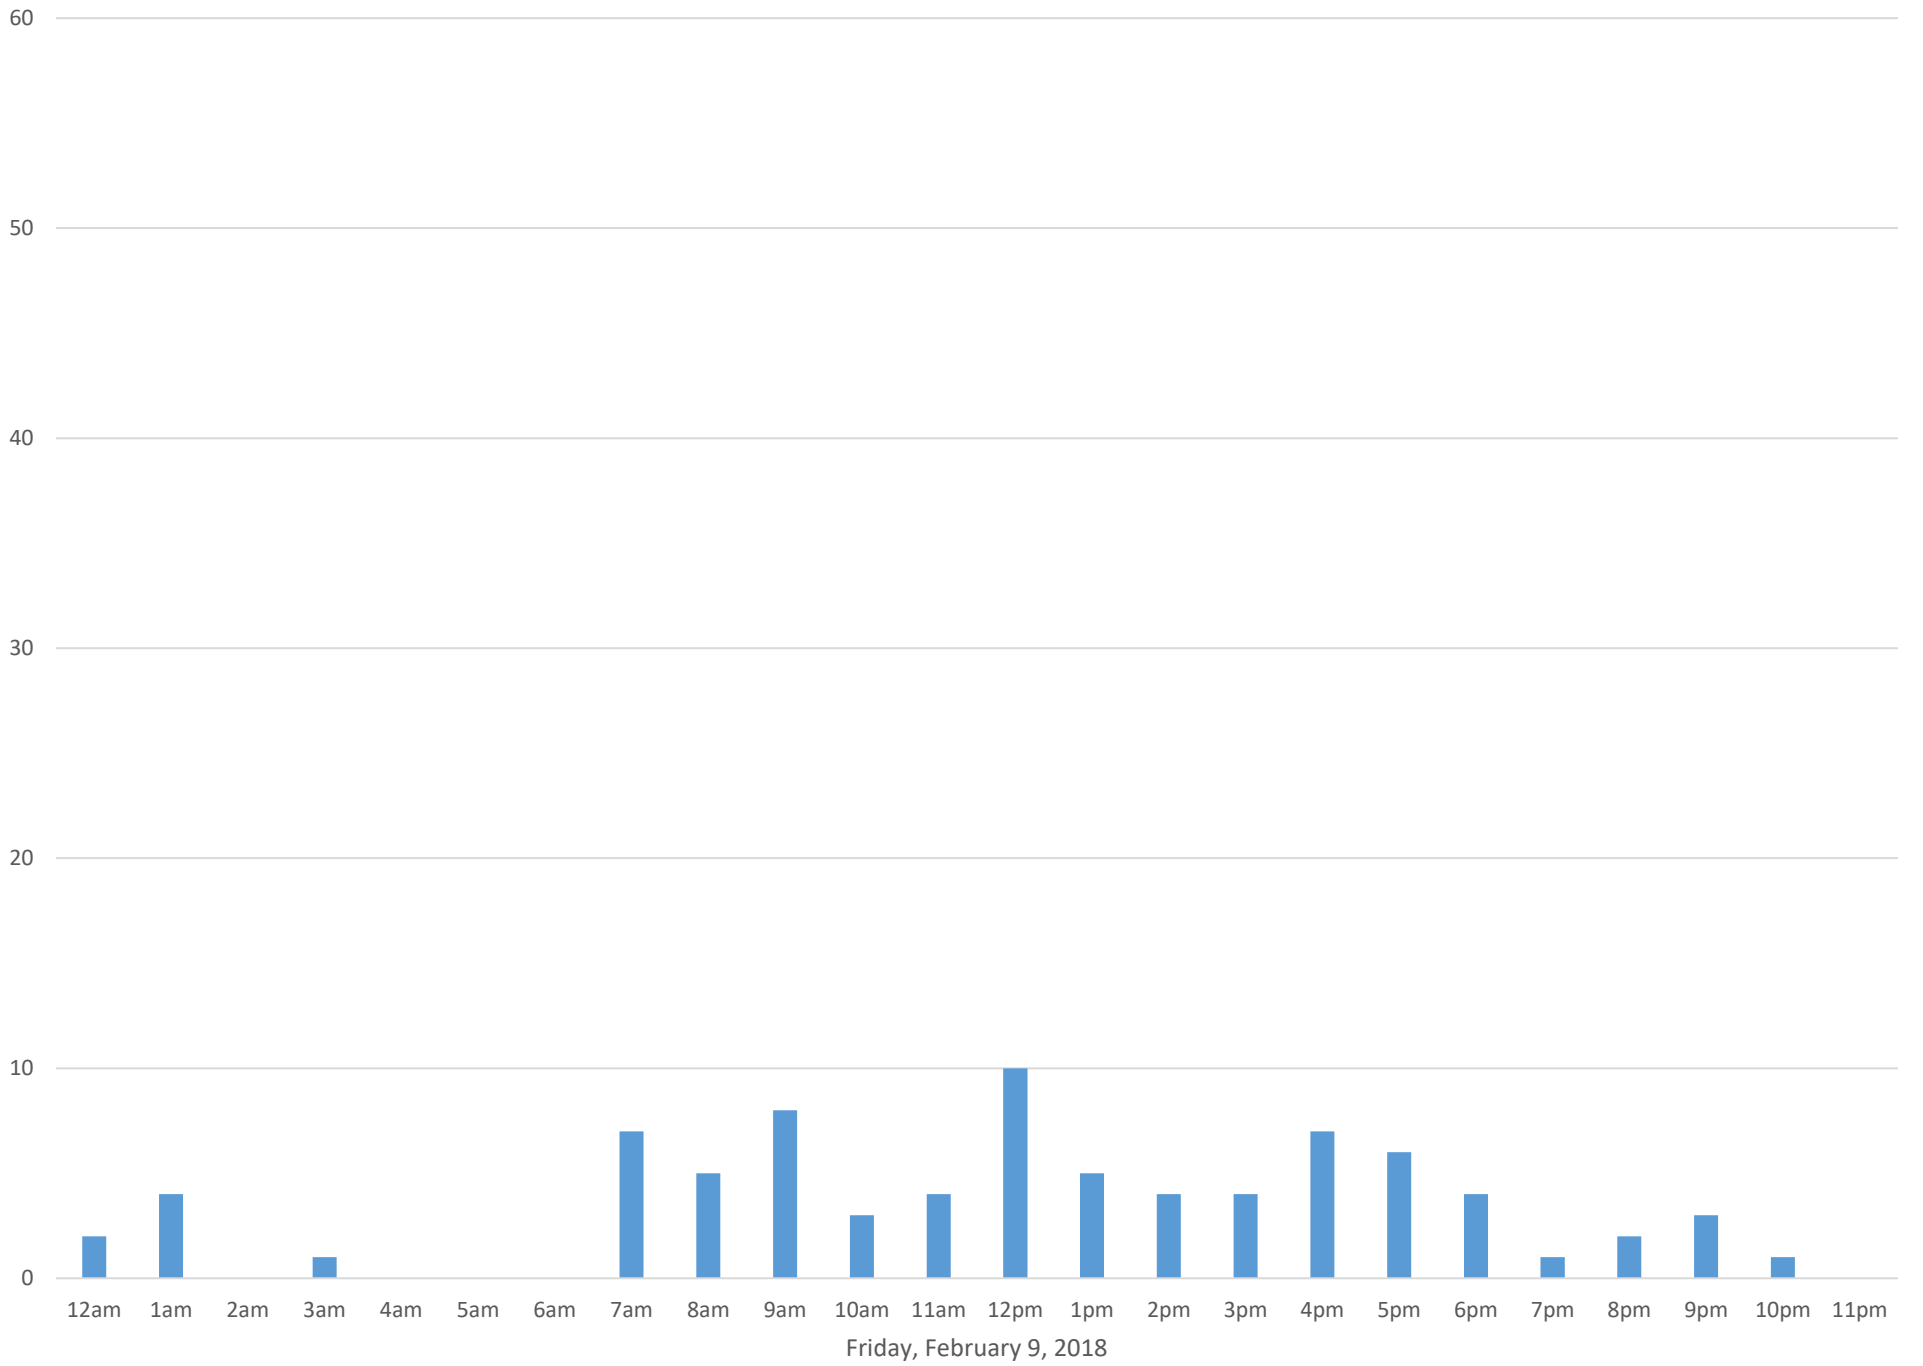

Squalicum Creek Trail