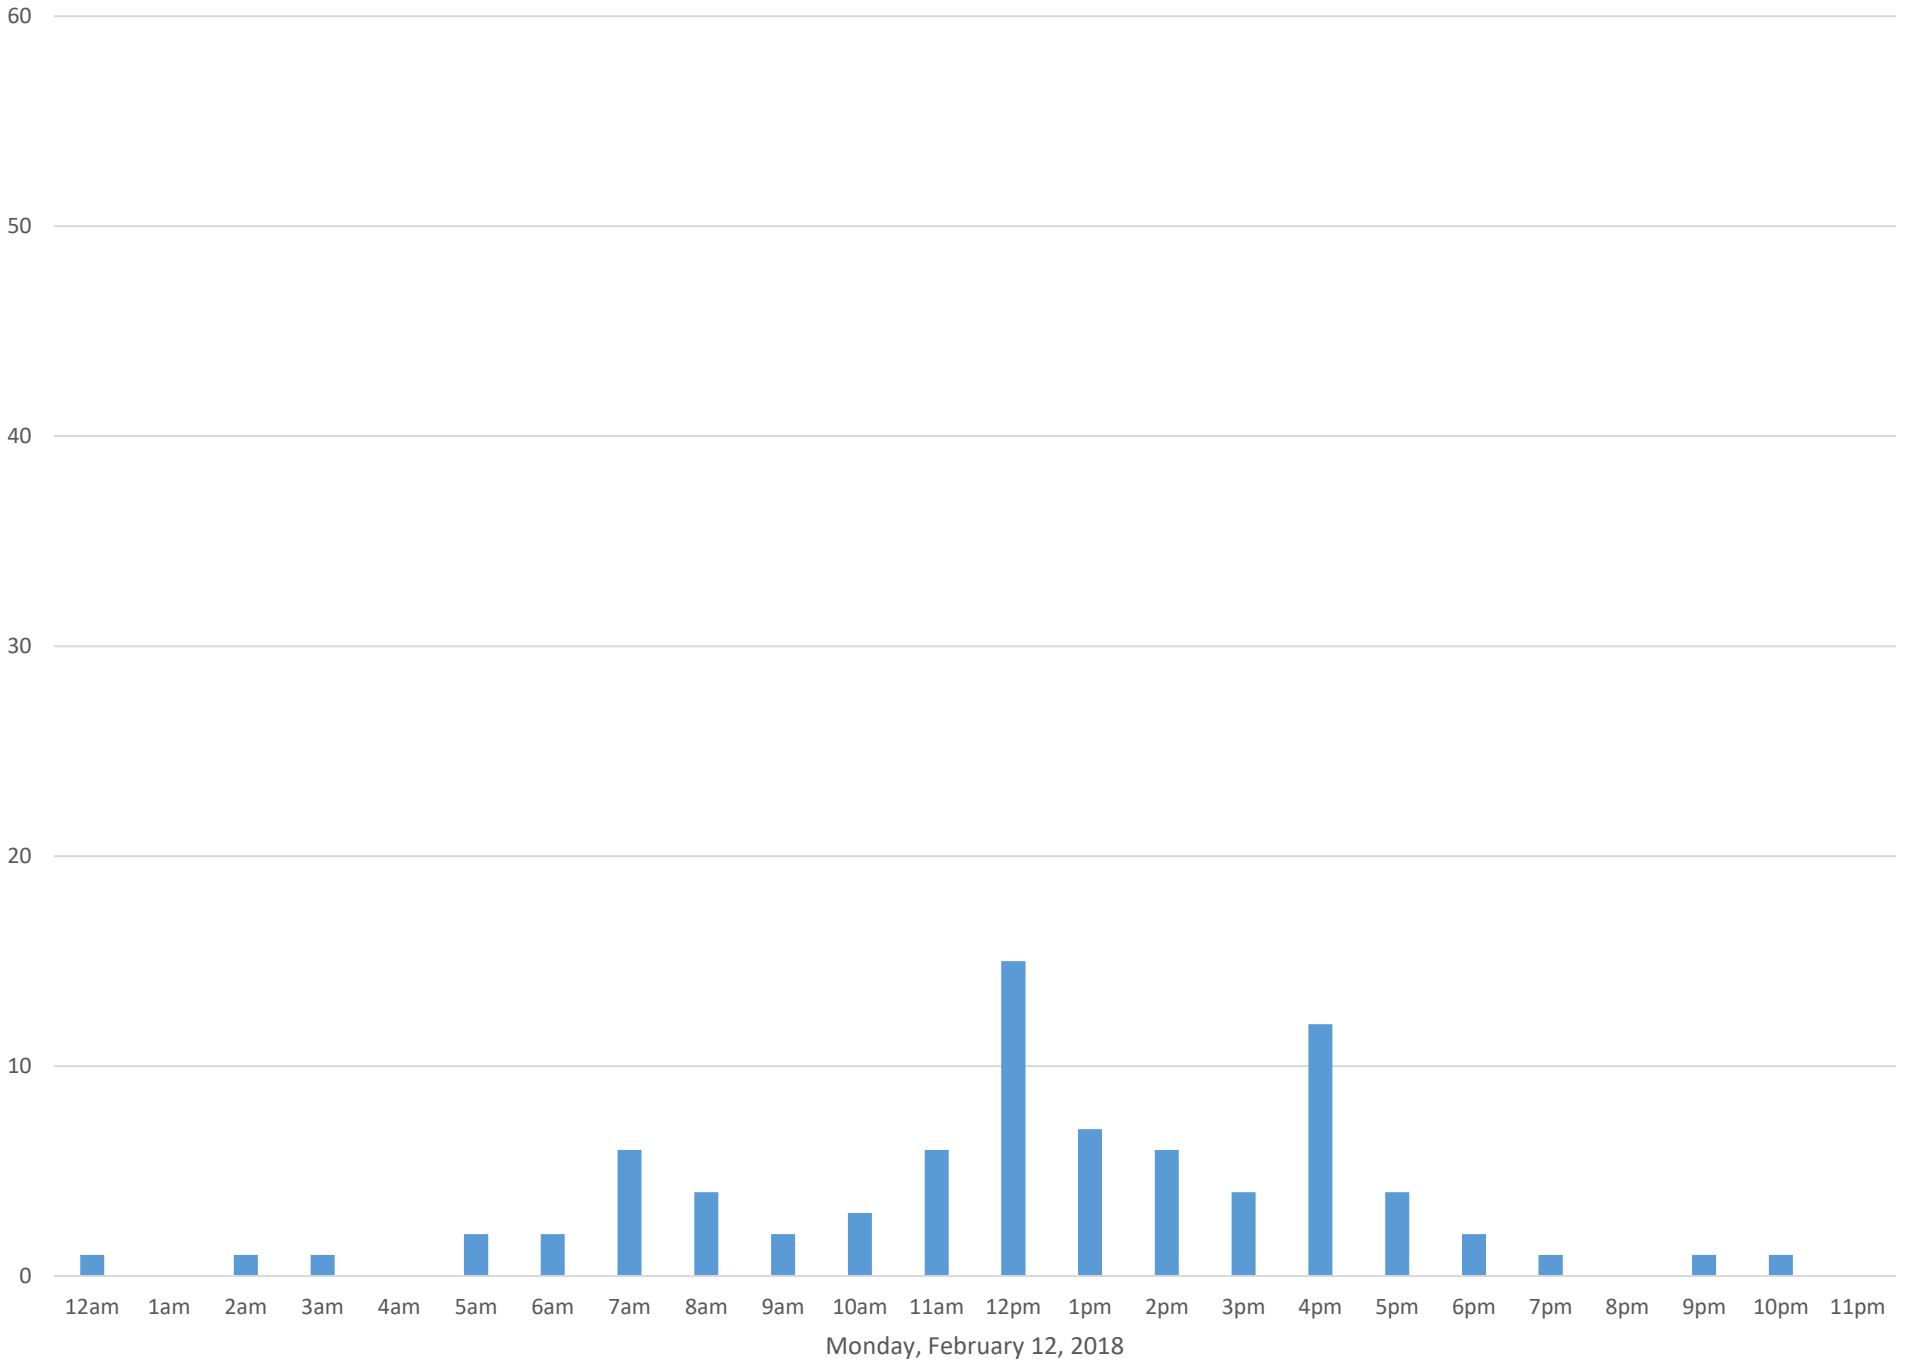

Squalicum Creek Trail