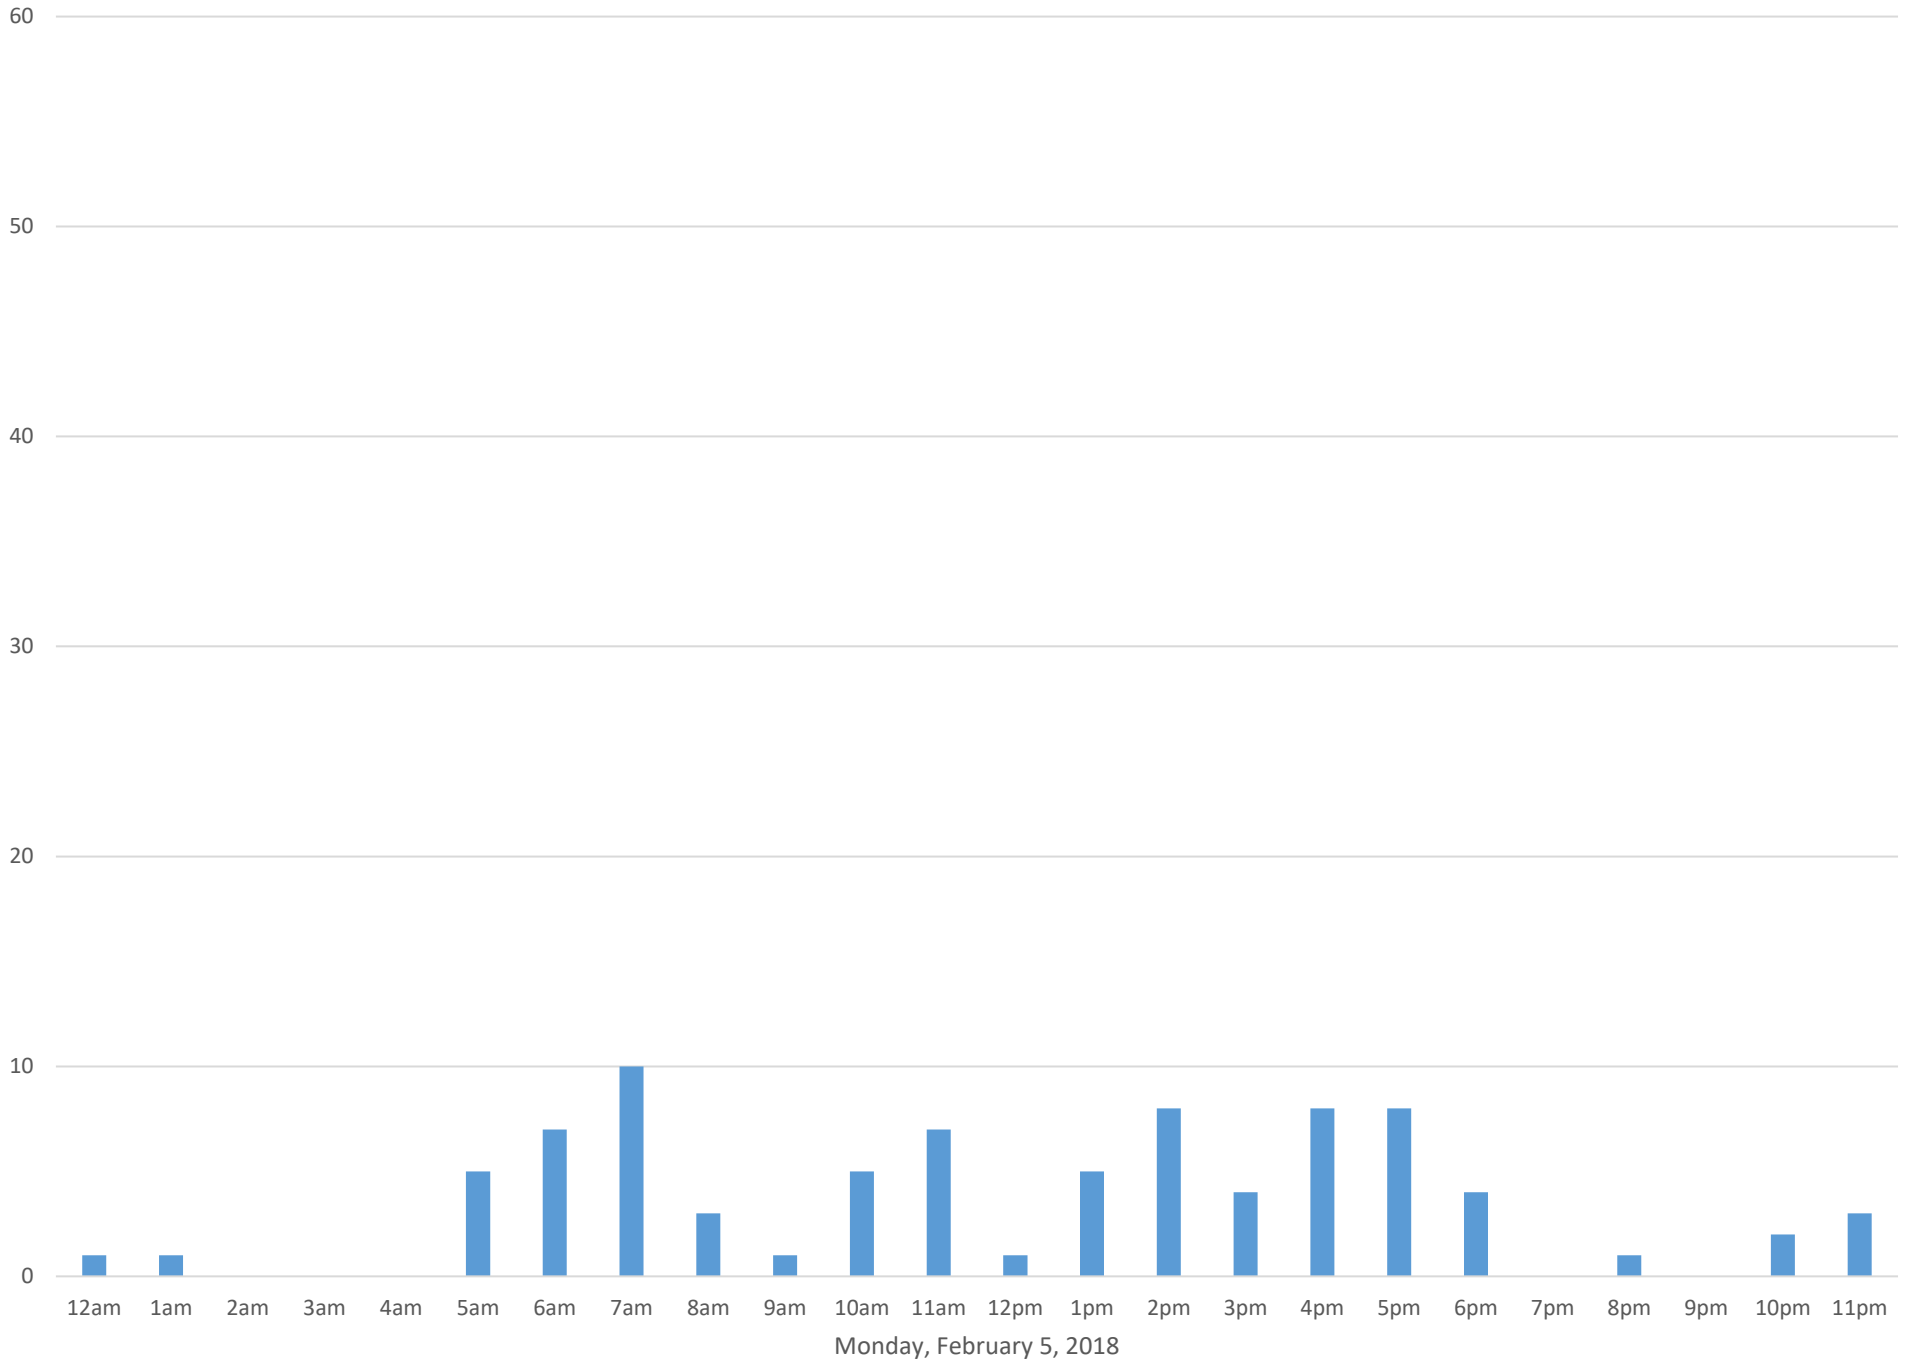

Squalicum Creek Trail

Data Summary

Total Count 2,026

Daily Average 72

Average Weekend Day 69

Average Weekday 74

Highest Daily Count 105

Busiest Day of the Week Thursday, February 8, 2018

Weekly Profile

Monday 15%

Tuesday 14%

Wednesday 14%

Thursday 15%

Friday 14%

Saturday 13%

Sunday 15%

Squalicum Creek Trail February 2018

Monthly Data

Total Count = 2026

Squalicum Creek Trail

Squalicum Creek Trail

Squalicum Creek Trail

Squalicum Creek Trail

Squalicum Creek Trail