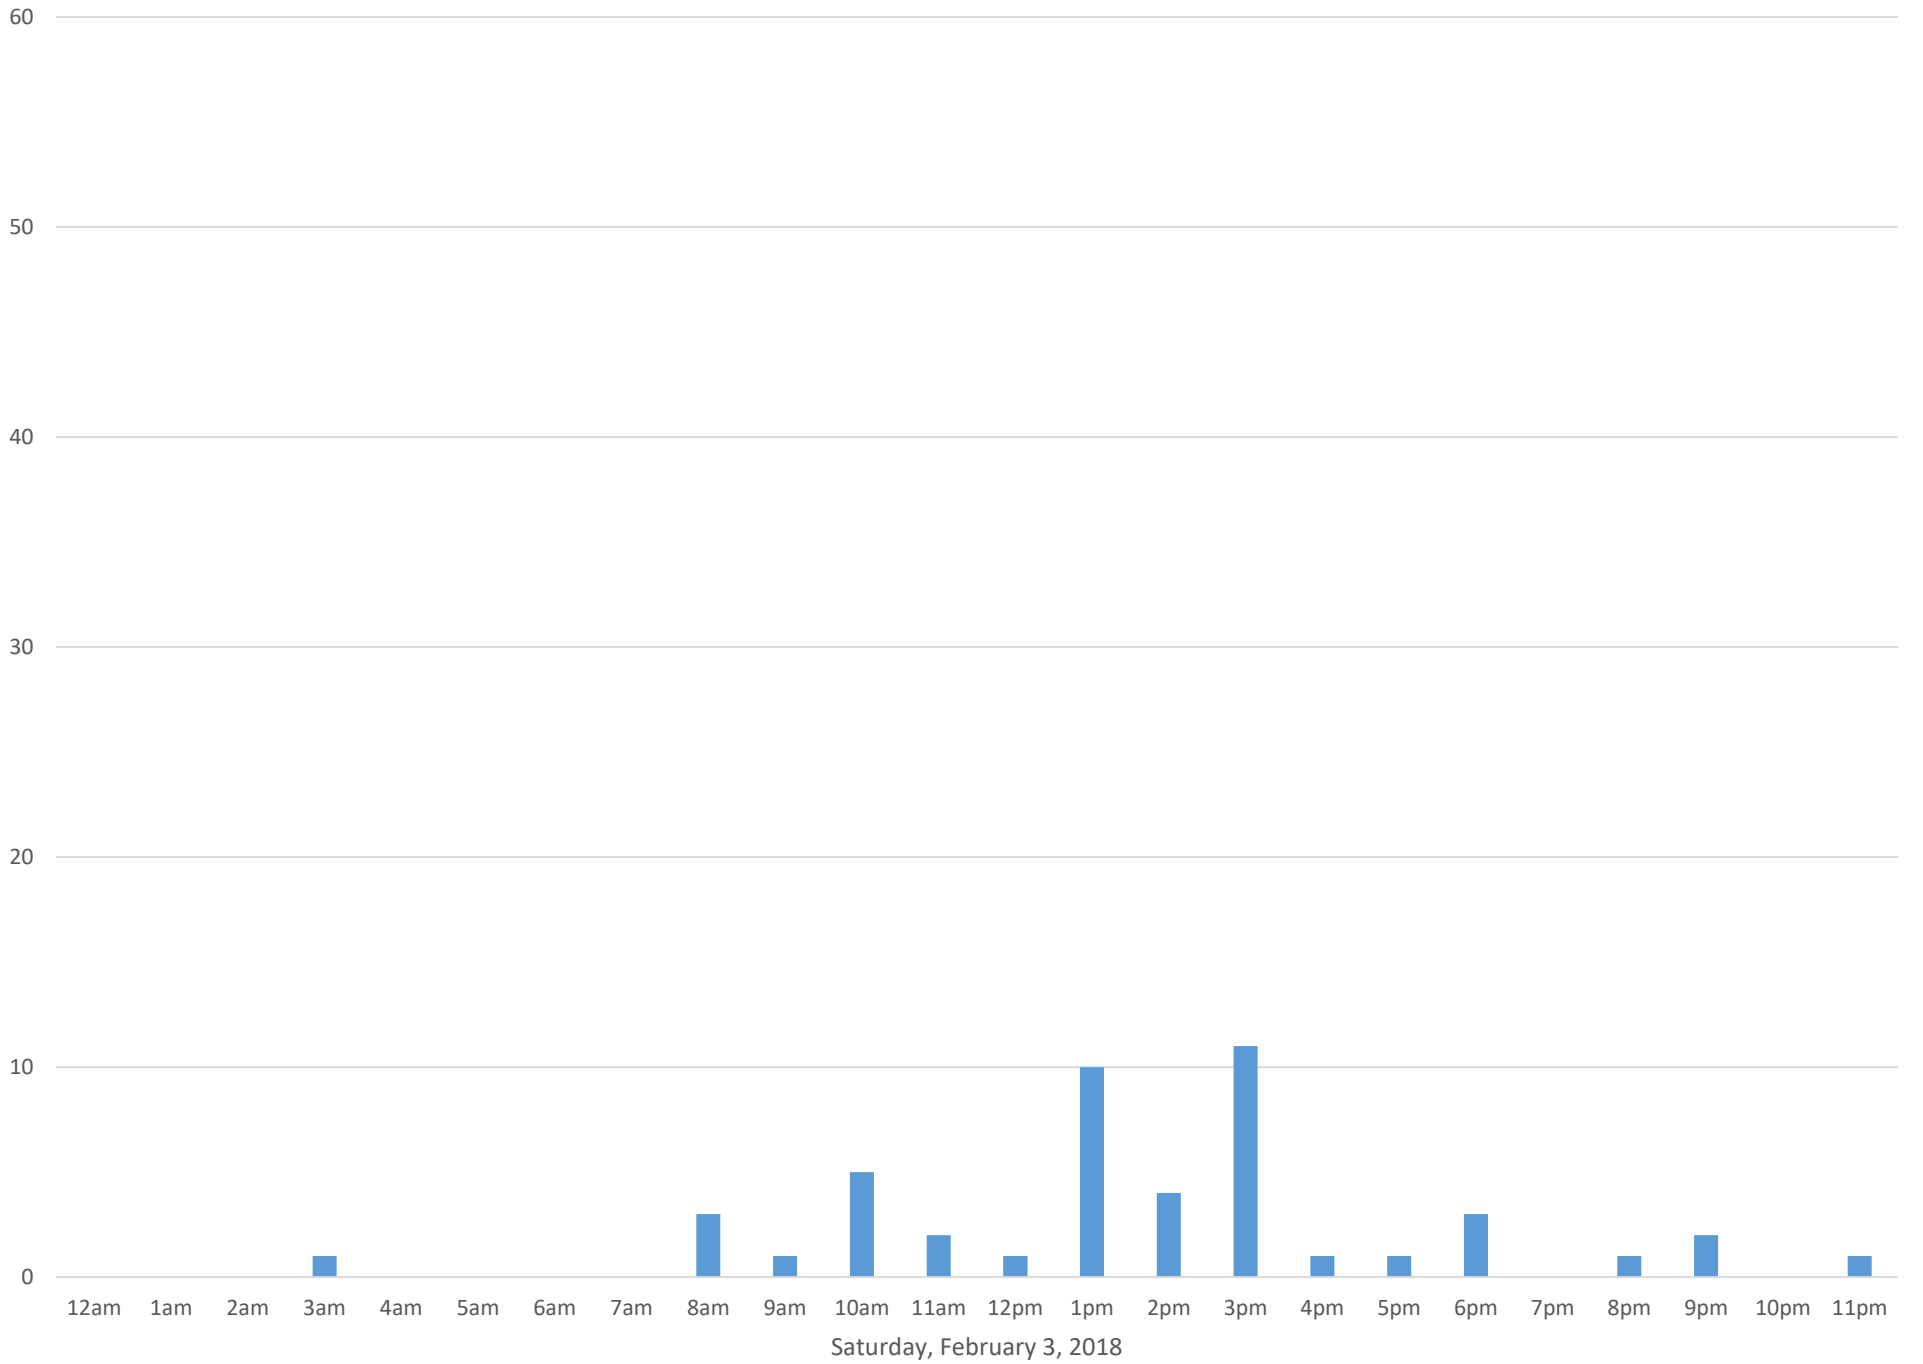

Squalicum Creek Trail

Data Summary

Total Count 2,026

Daily Average 72

Average Weekend Day 69

Average Weekday 74

Highest Daily Count 105

Busiest Day of the Week Thursday, February 8, 2018

Weekly Profile

Monday 15%

Tuesday 14%

Wednesday 14%

Thursday 15%

Friday 14%

Saturday 13%

Sunday 15%

Squalicum Creek Trail February 2018

Monthly Data

Total Count = 2026

Squalicum Creek Trail

Squalicum Creek Trail

Squalicum Creek Trail

Squalicum Creek Trail

Squalicum Creek Trail