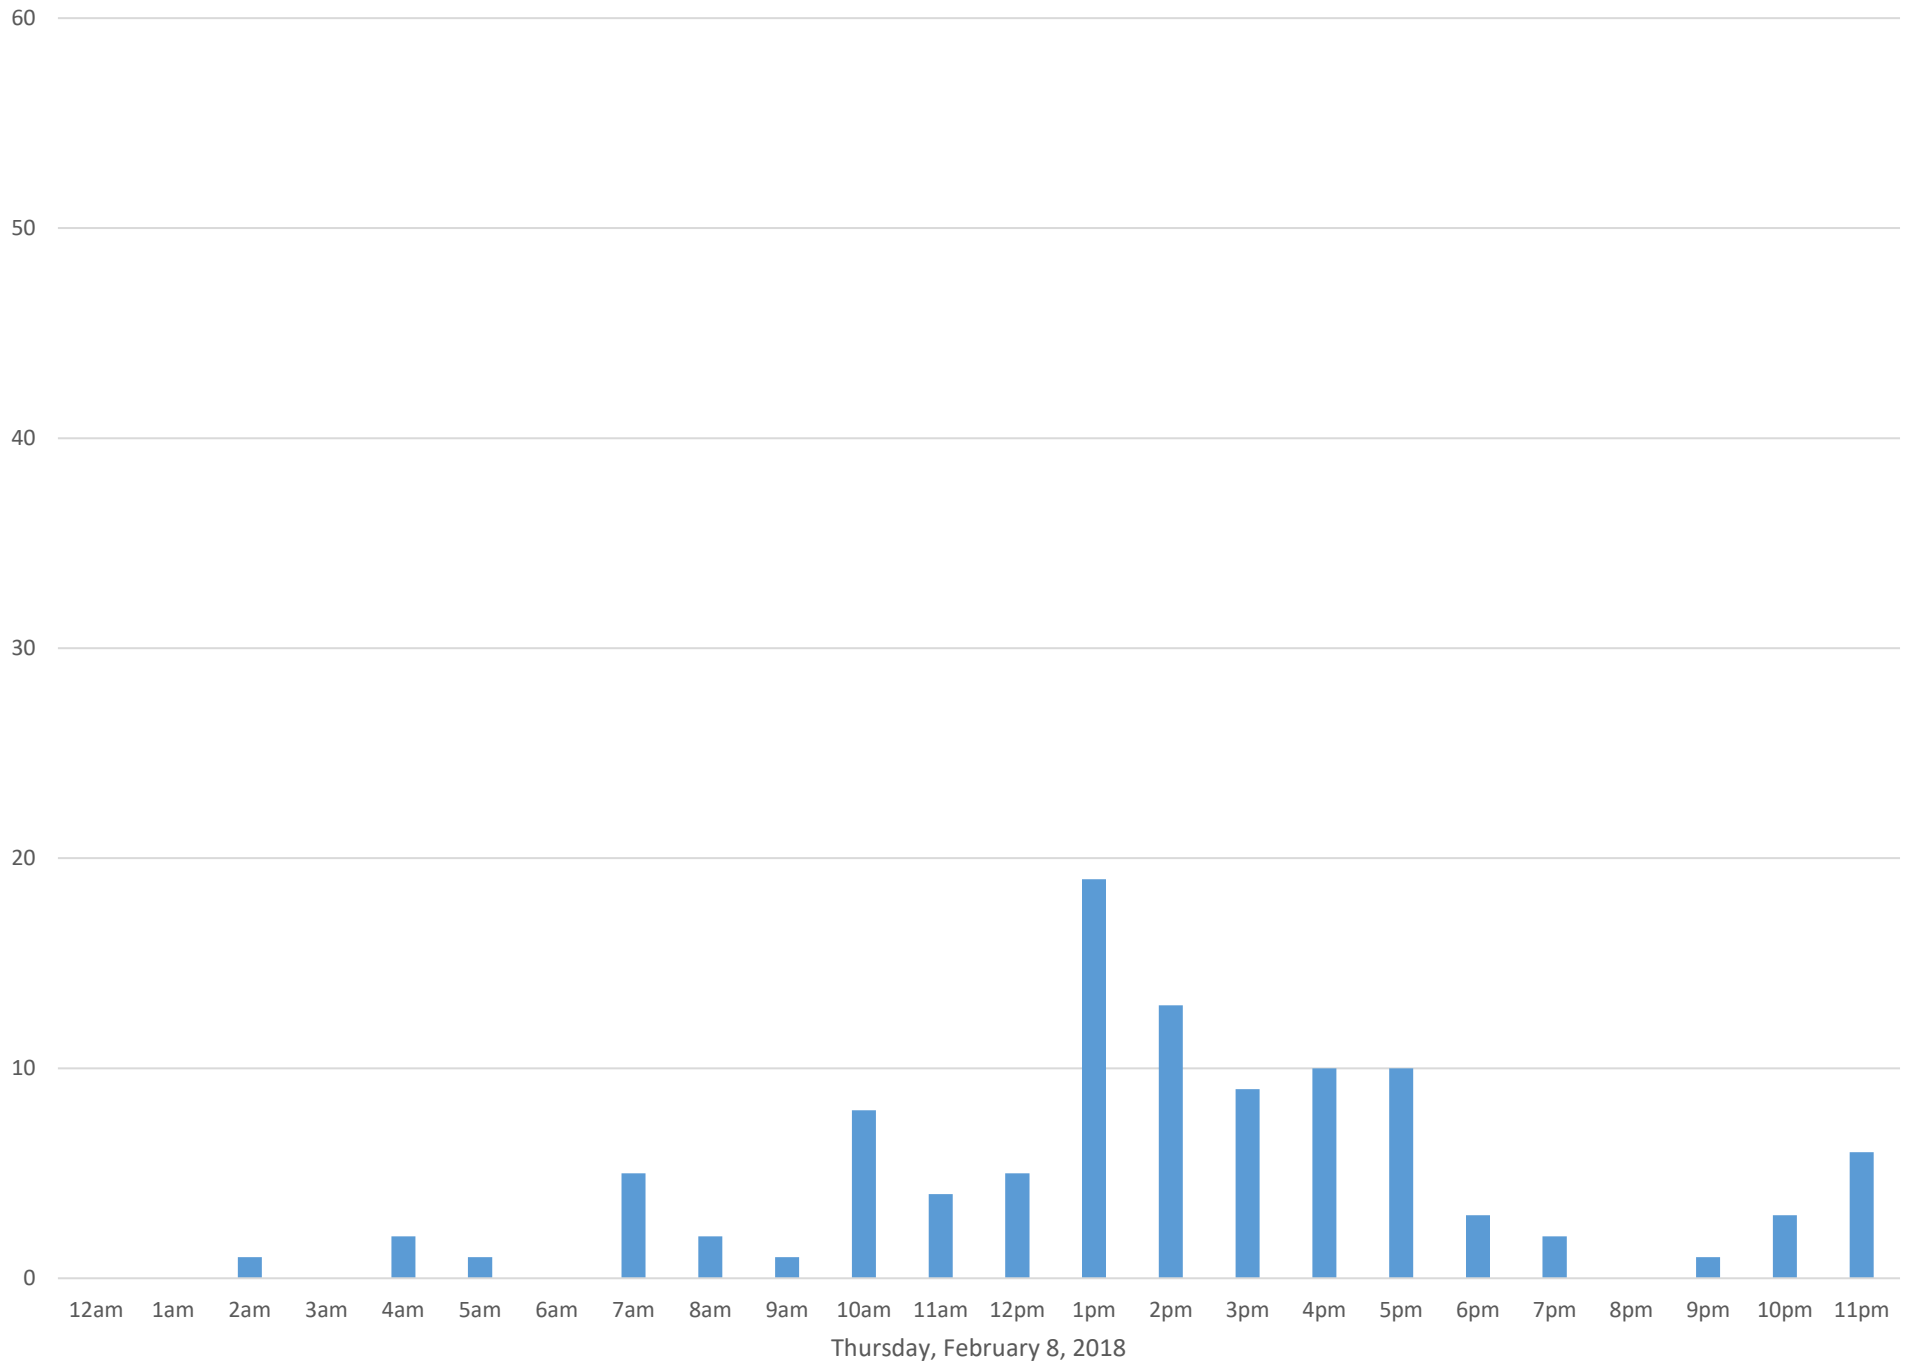

Squalicum Creek Trail