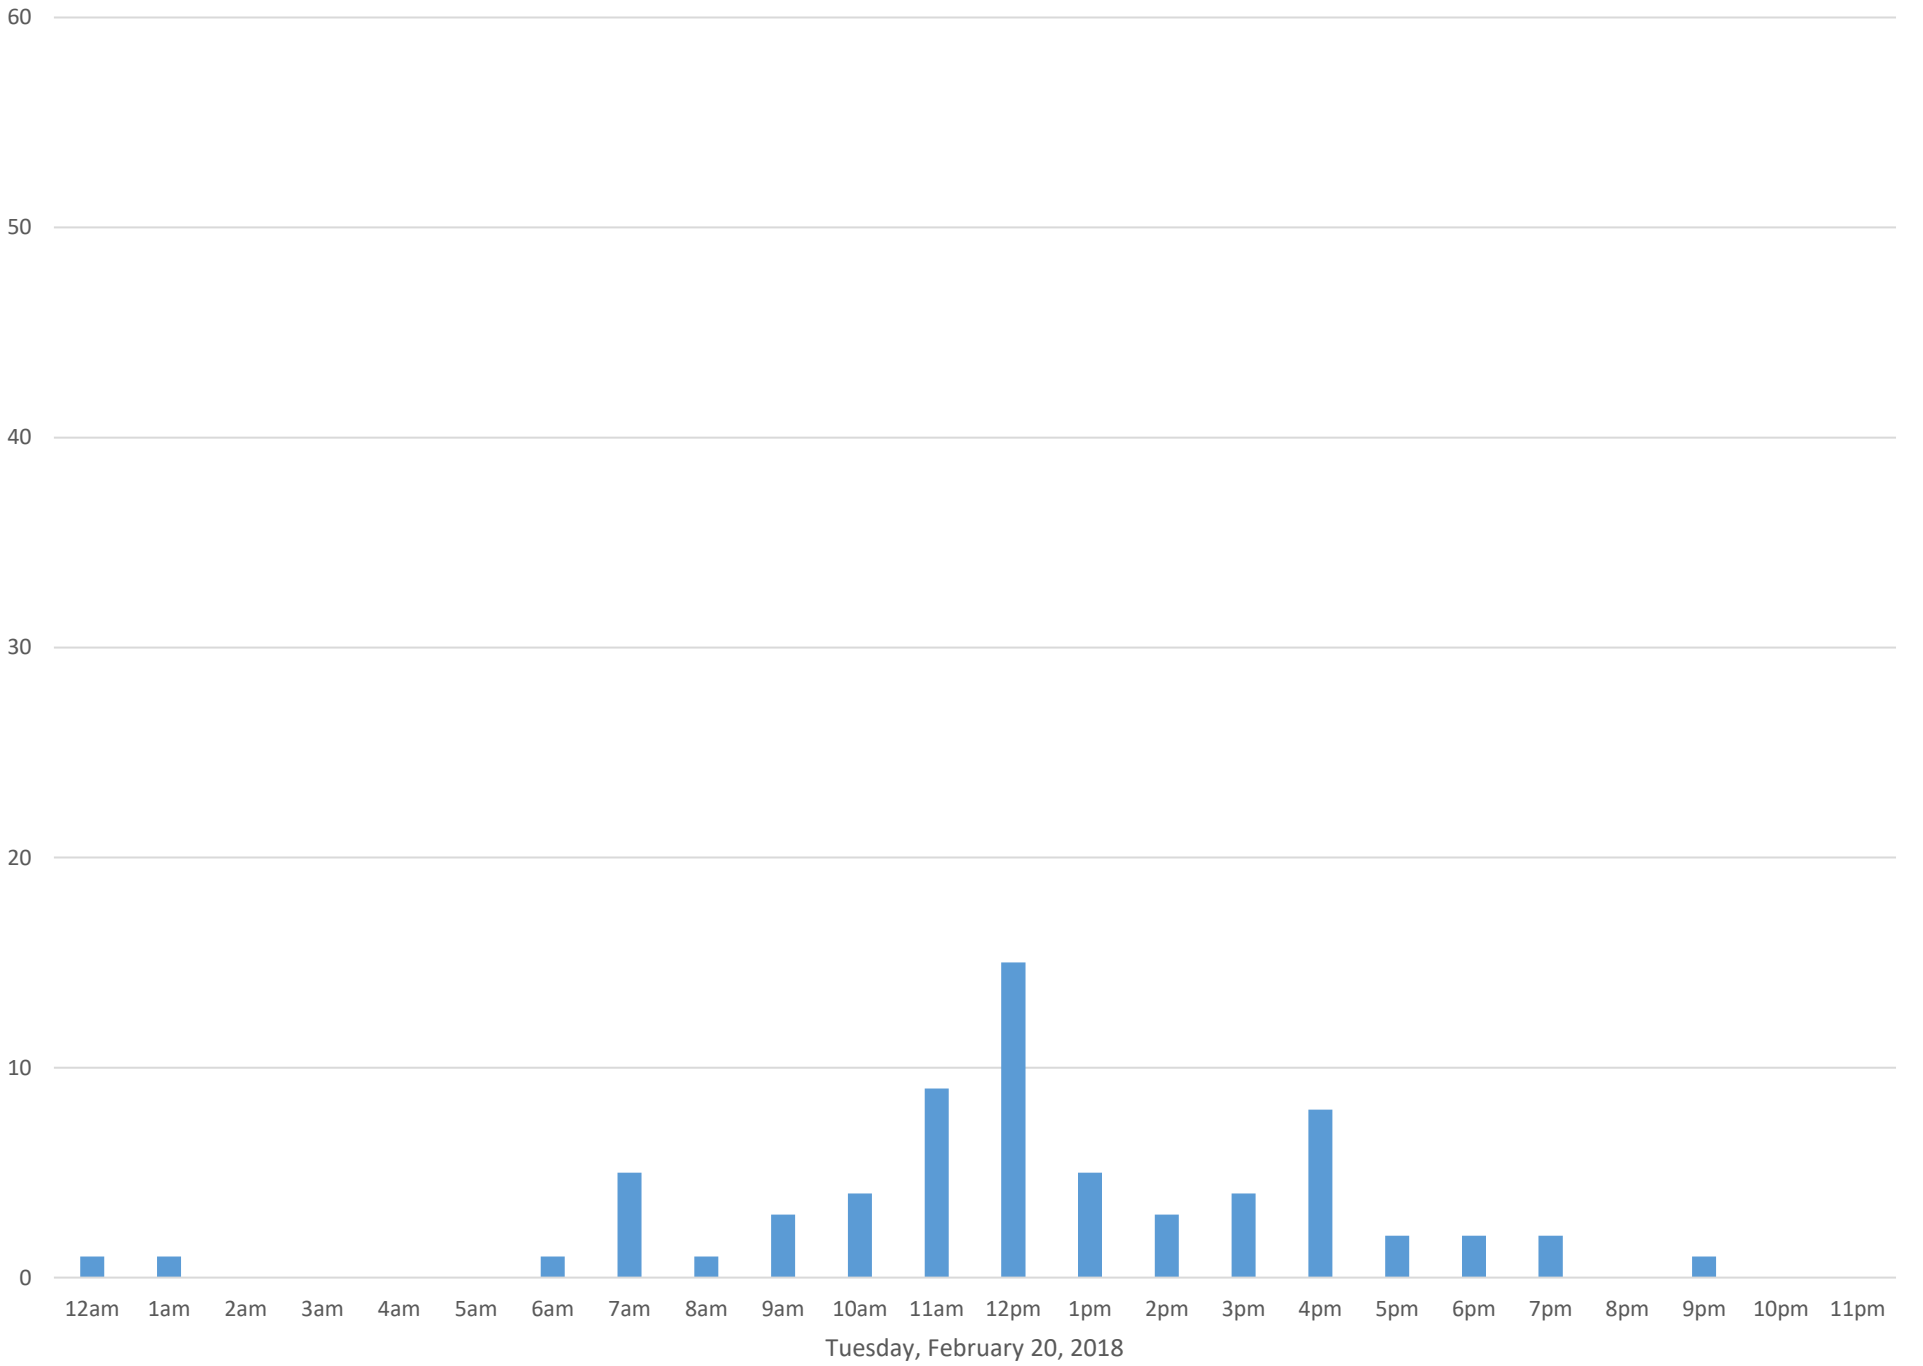

Squalicum Creek Trail February 2018

Monthly Data

Total Count = 2026

Squalicum Creek Trail

Squalicum Creek Trail

Squalicum Creek Trail

Squalicum Creek Trail

Squalicum Creek Trail

Squalicum Creek Trail

Wednesday, February 14, 2018

Squalicum Creek Trail

Squalicum Creek Trail

Friday, February 16, 2018

Squalicum Creek Trail

Squalicum Creek Trail

Squalicum Creek Trail

Squalicum Creek Trail

Squalicum Creek Trail

Squalicum Creek Trail

Thursday, February 22, 2018

Squalicum Creek Trail

Squalicum Creek Trail

Squalicum Creek Trail

Squalicum Creek Trail