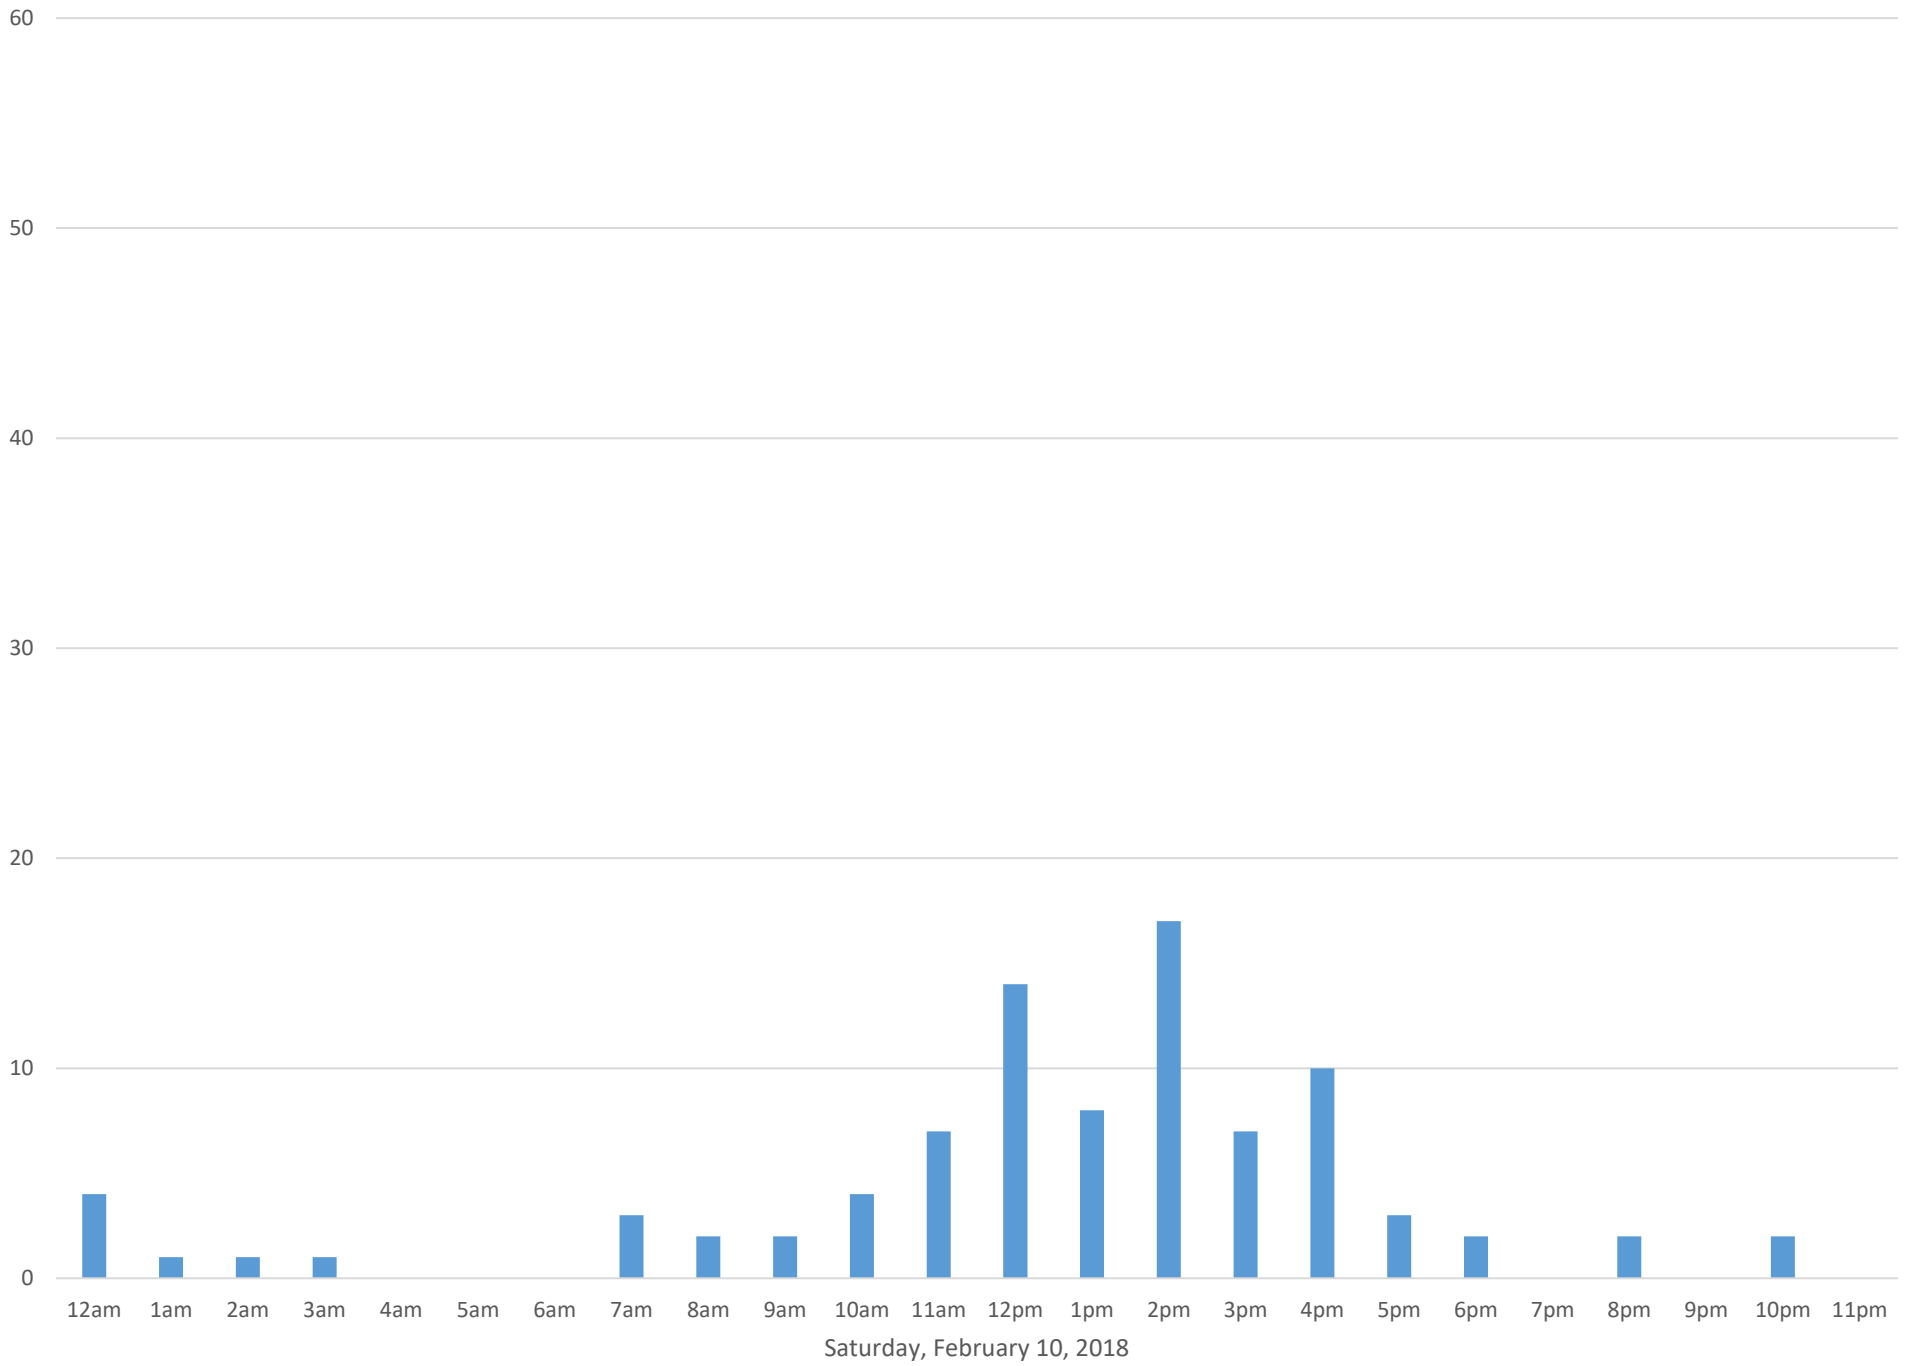

Squalicum Creek Trail