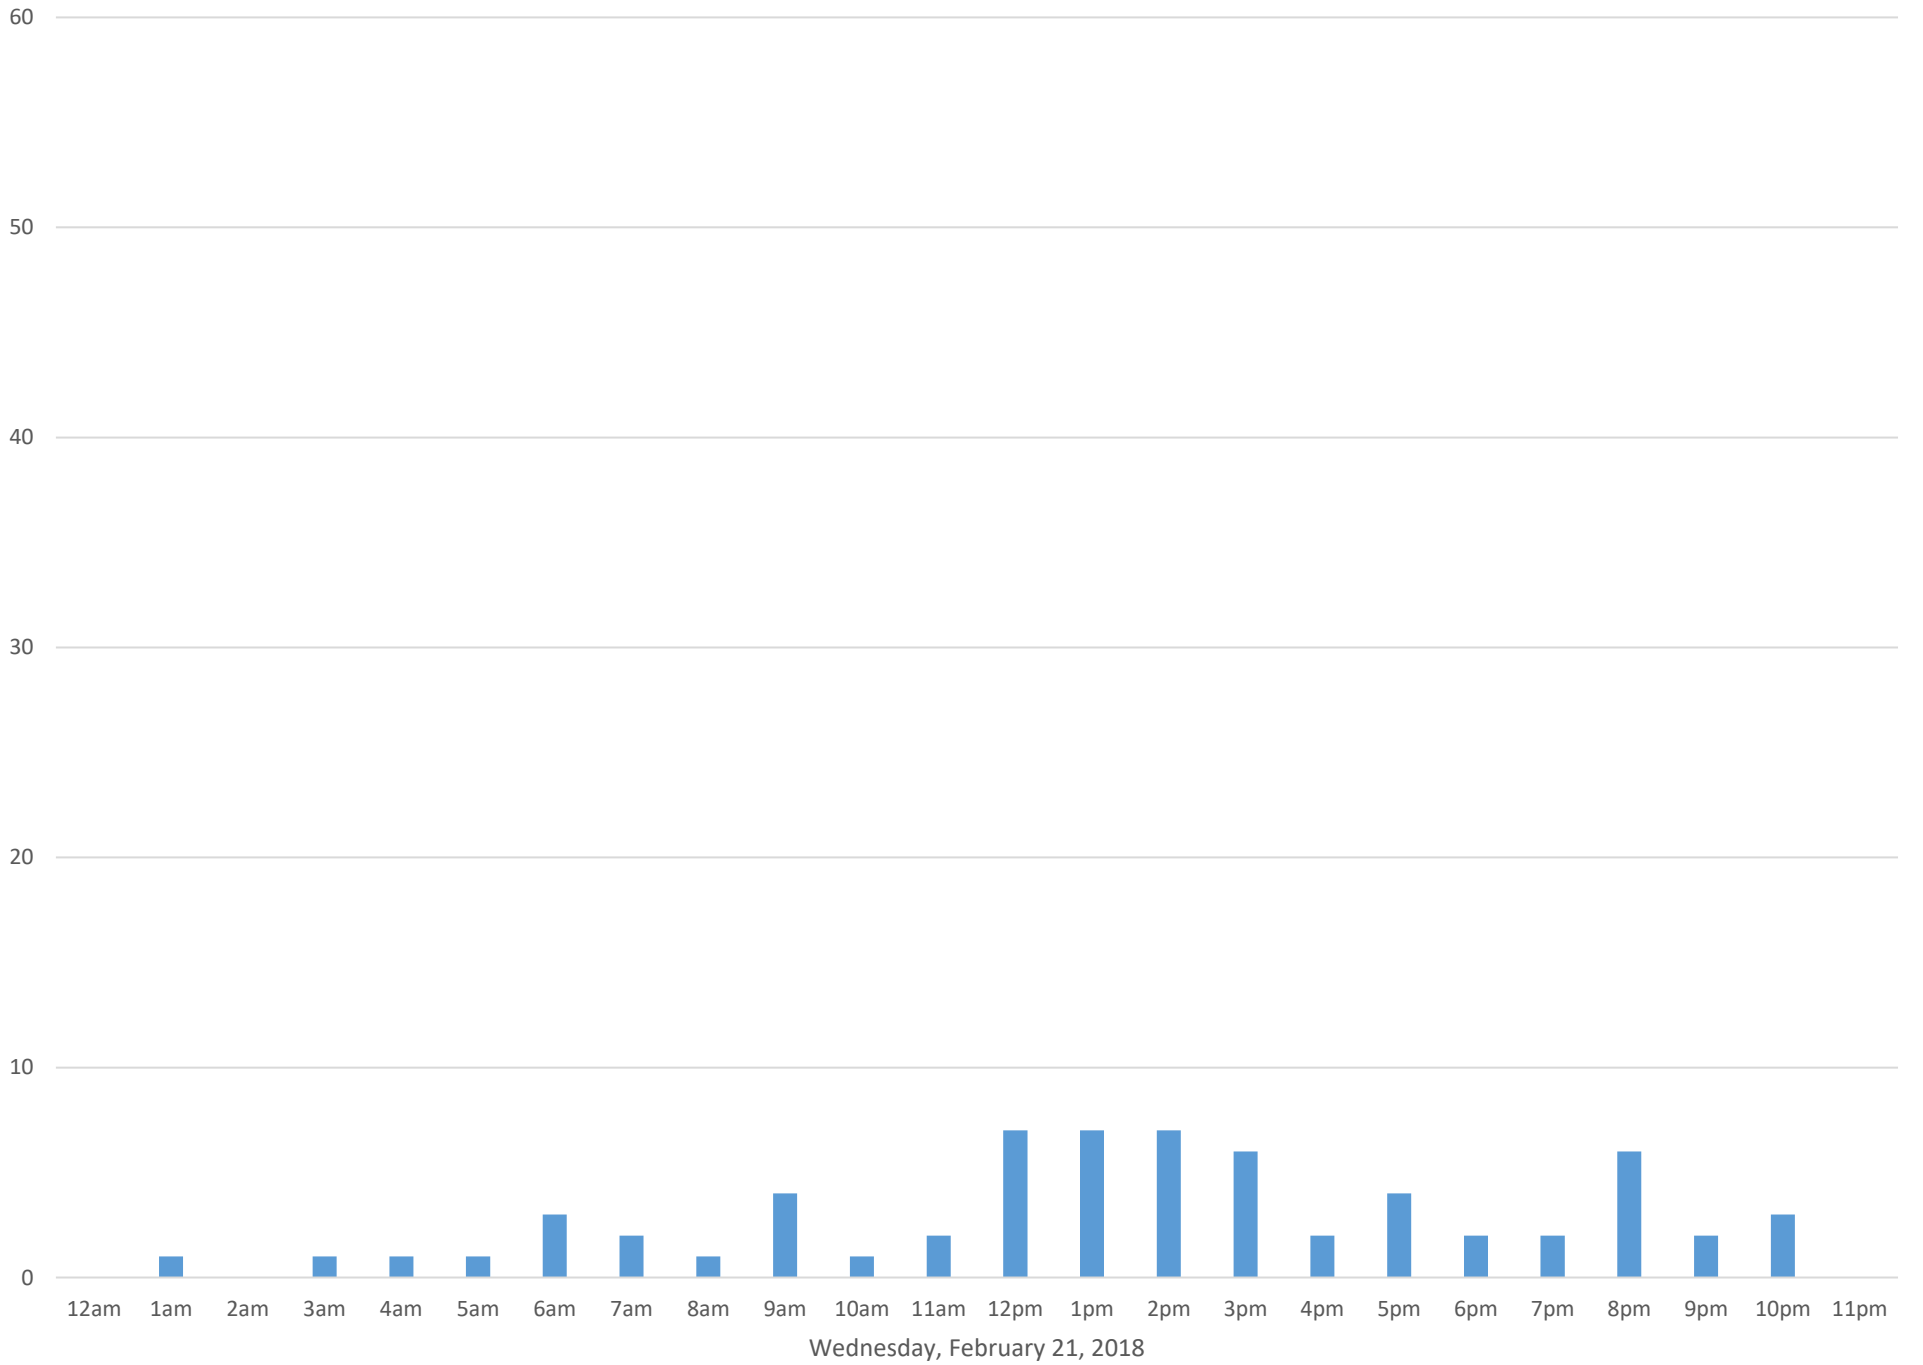

Squalicum Creek Trail February 2018

Monthly Data

Total Count = 2026

Squalicum Creek Trail

Squalicum Creek Trail

Squalicum Creek Trail

Squalicum Creek Trail

Squalicum Creek Trail

Squalicum Creek Trail

Wednesday, February 14, 2018

Squalicum Creek Trail

Squalicum Creek Trail

Friday, February 16, 2018

Squalicum Creek Trail

Squalicum Creek Trail

Squalicum Creek Trail

Squalicum Creek Trail

Squalicum Creek Trail

Squalicum Creek Trail

Thursday, February 22, 2018

Squalicum Creek Trail

Squalicum Creek Trail

Squalicum Creek Trail

Squalicum Creek Trail