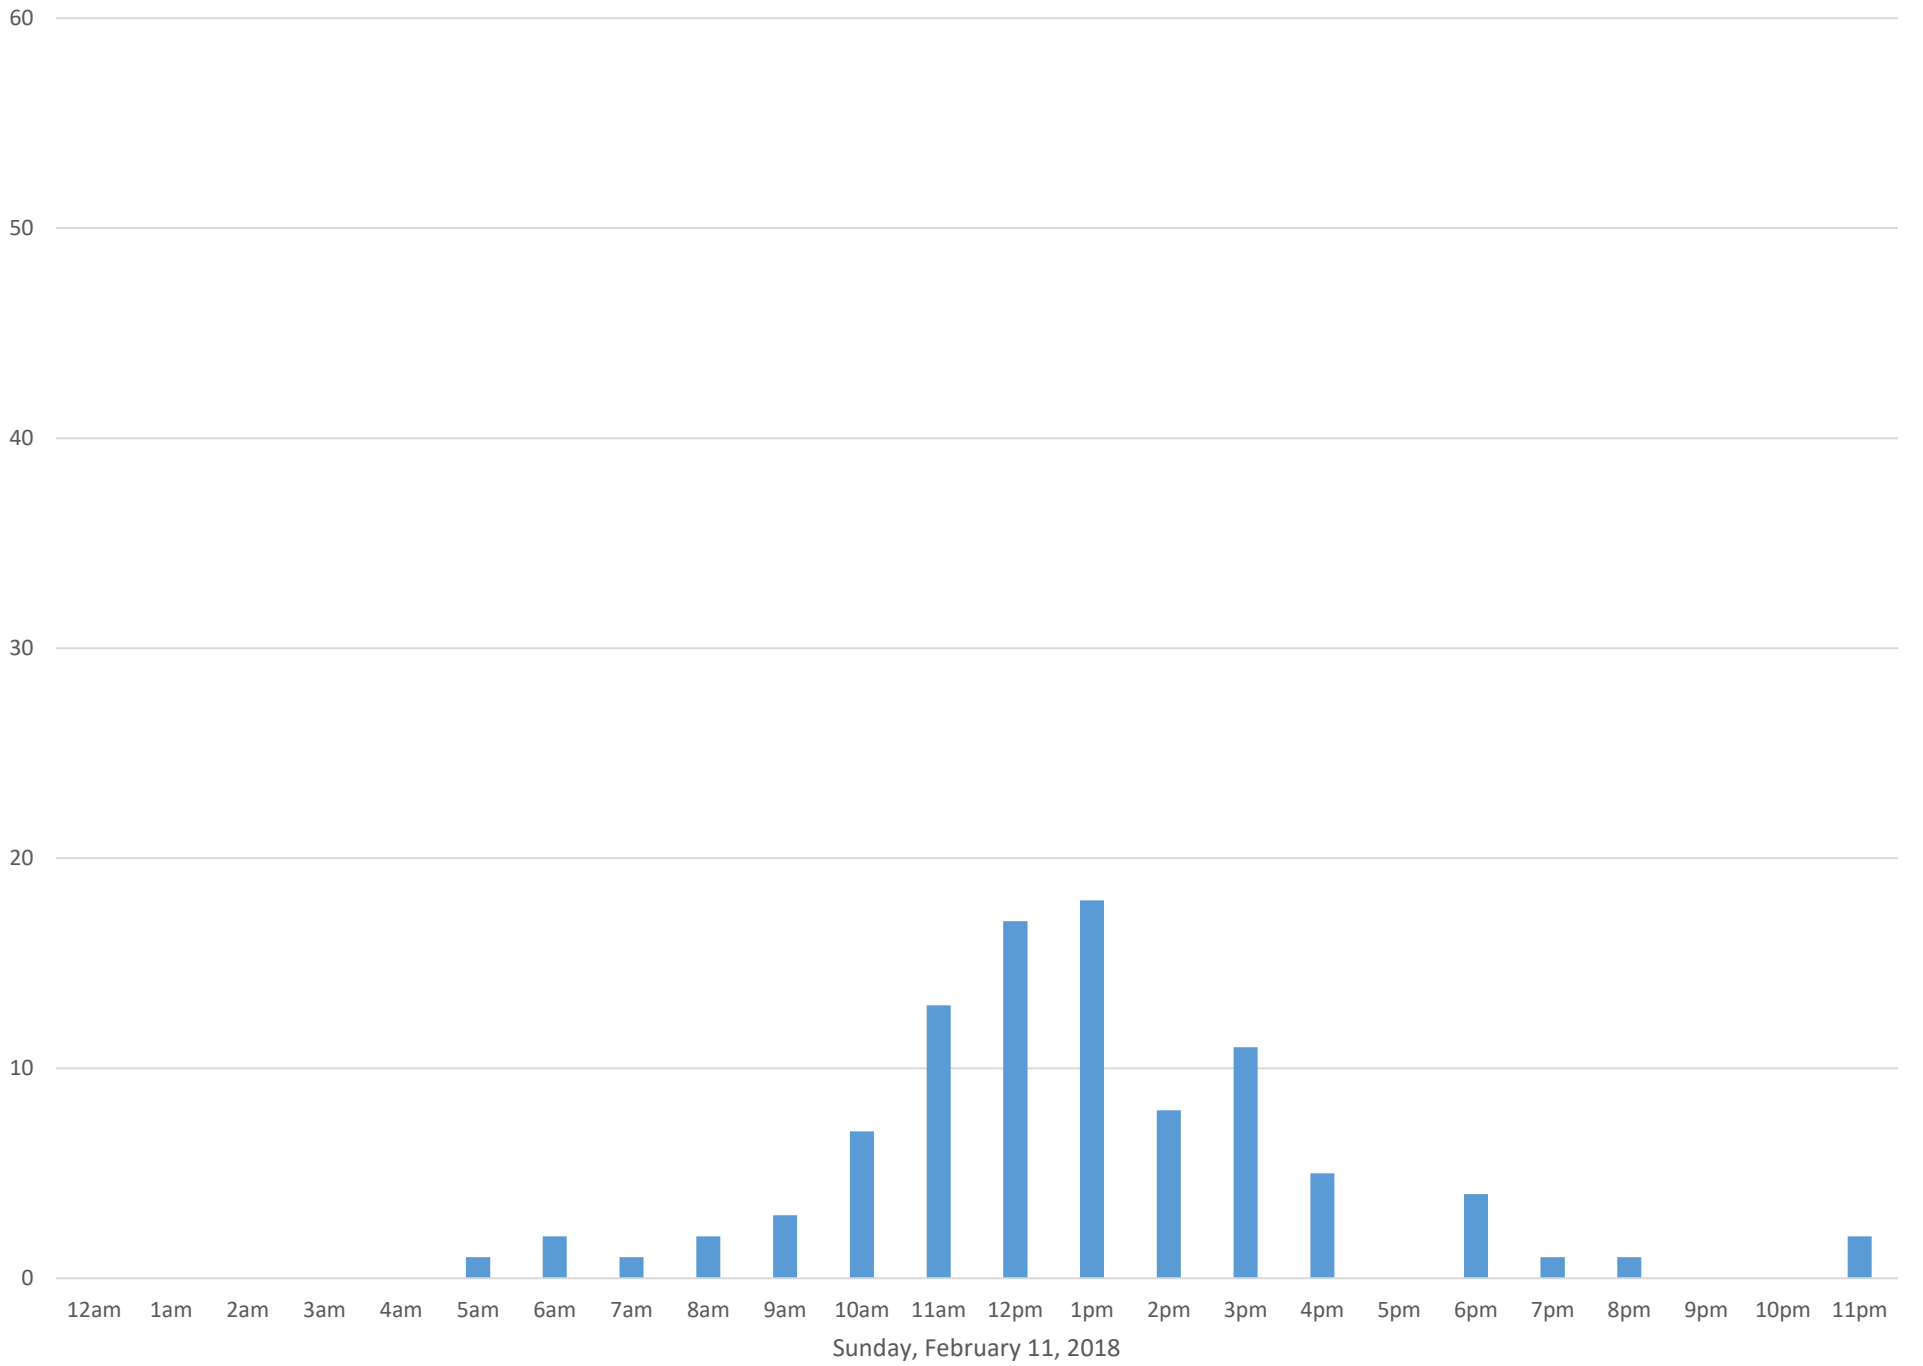

Squalicum Creek Trail