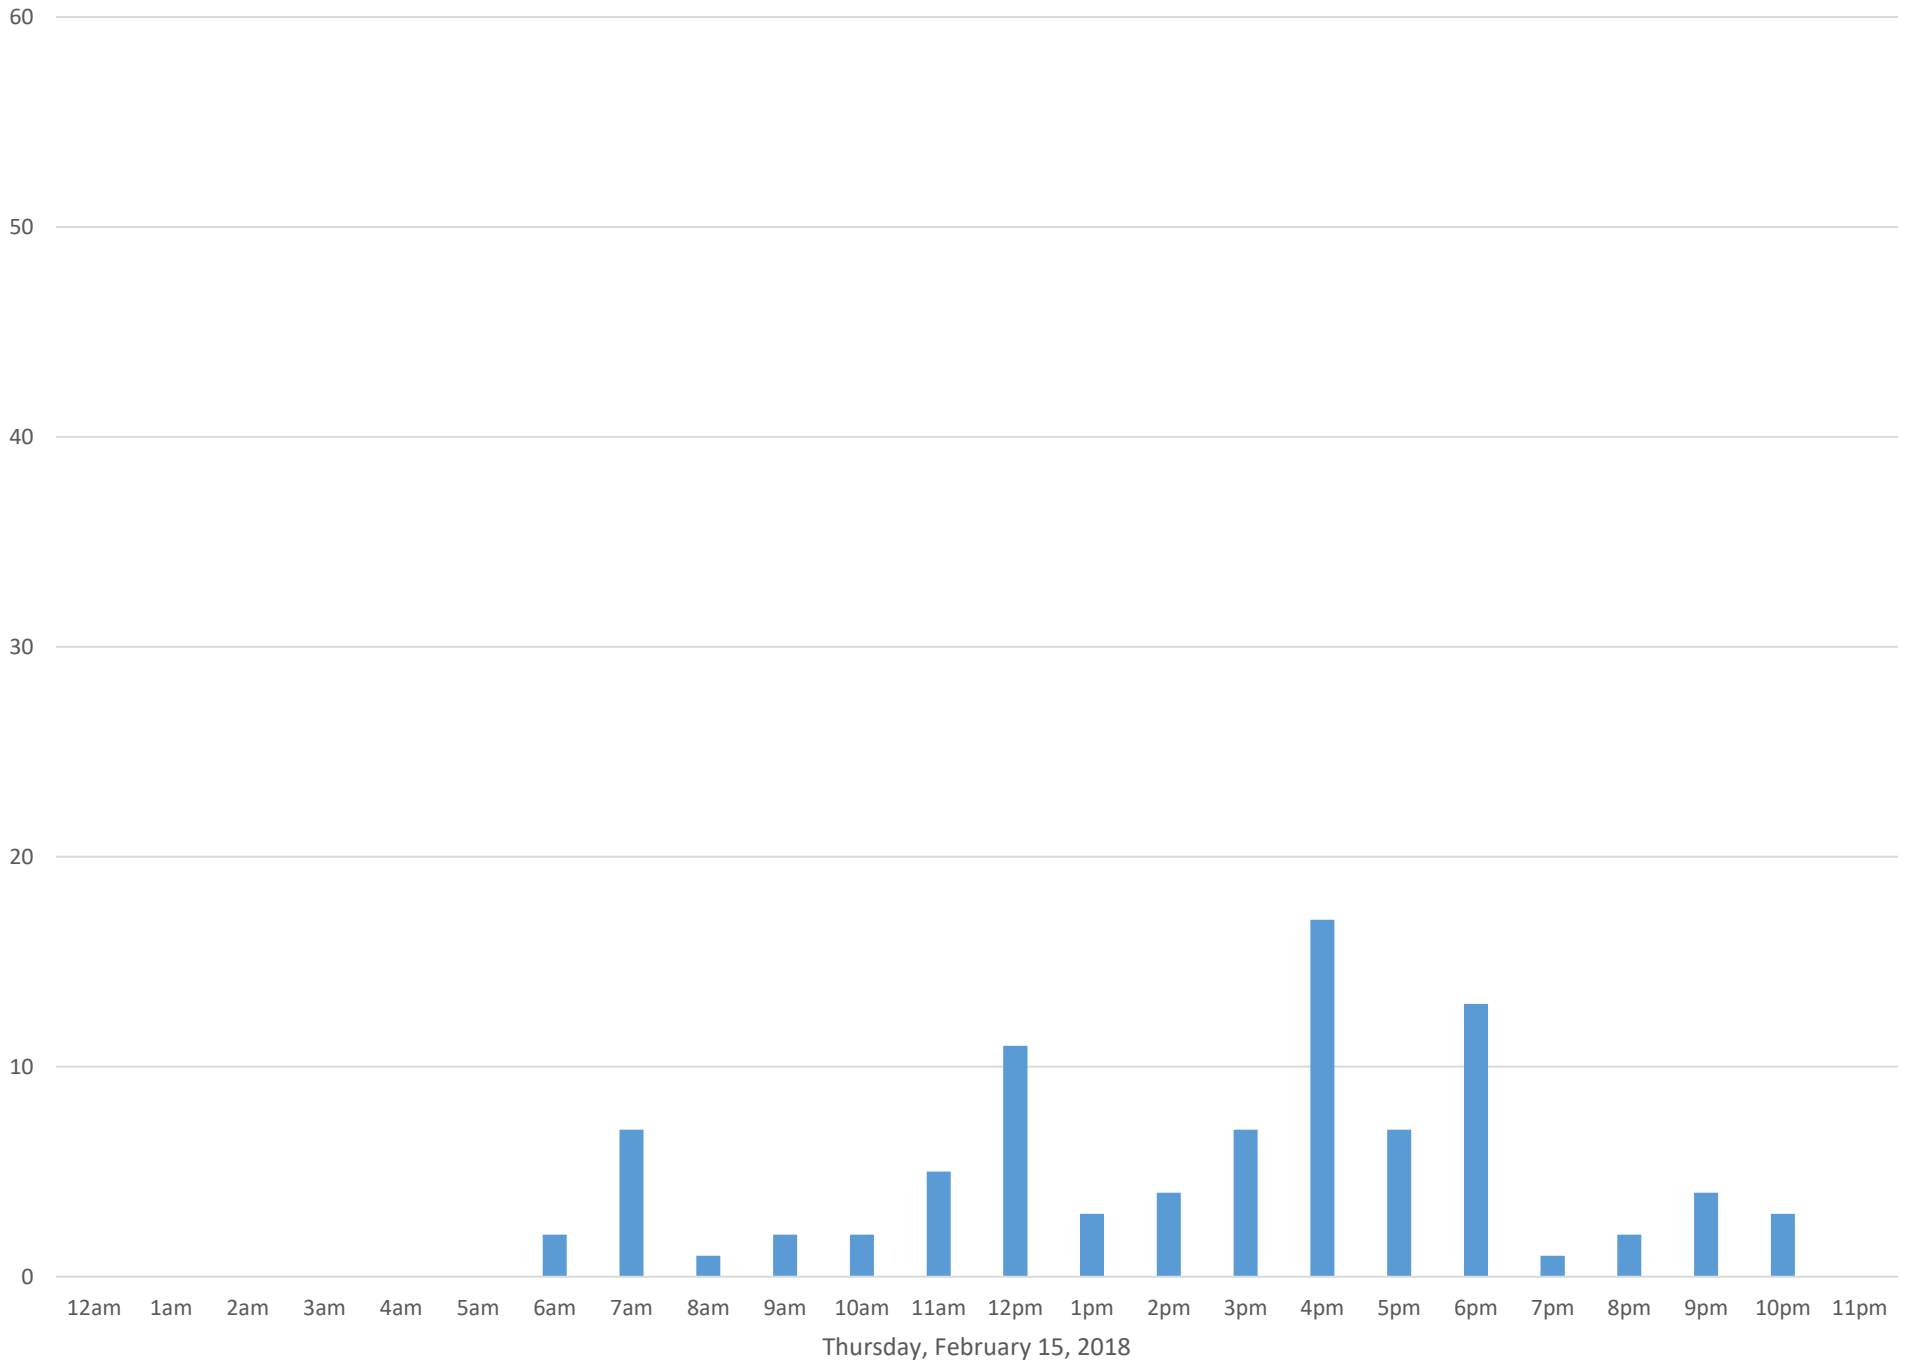

Squalicum Creek Trail

Data Summary

Total Count 2,026

Daily Average 72

Average Weekend Day 69

Average Weekday 74

Highest Daily Count 105

Busiest Day of the Week Thursday, February 8, 2018

Squalicum Creek Trail February 2018

Monthly Data

Total Count = 2026

Squalicum Creek Trail

Squalicum Creek Trail

Squalicum Creek Trail

Squalicum Creek Trail

Squalicum Creek Trail

Squalicum Creek Trail

Wednesday, February 14, 2018

Squalicum Creek Trail

Squalicum Creek Trail

Friday, February 16, 2018

Squalicum Creek Trail

Squalicum Creek Trail

Squalicum Creek Trail