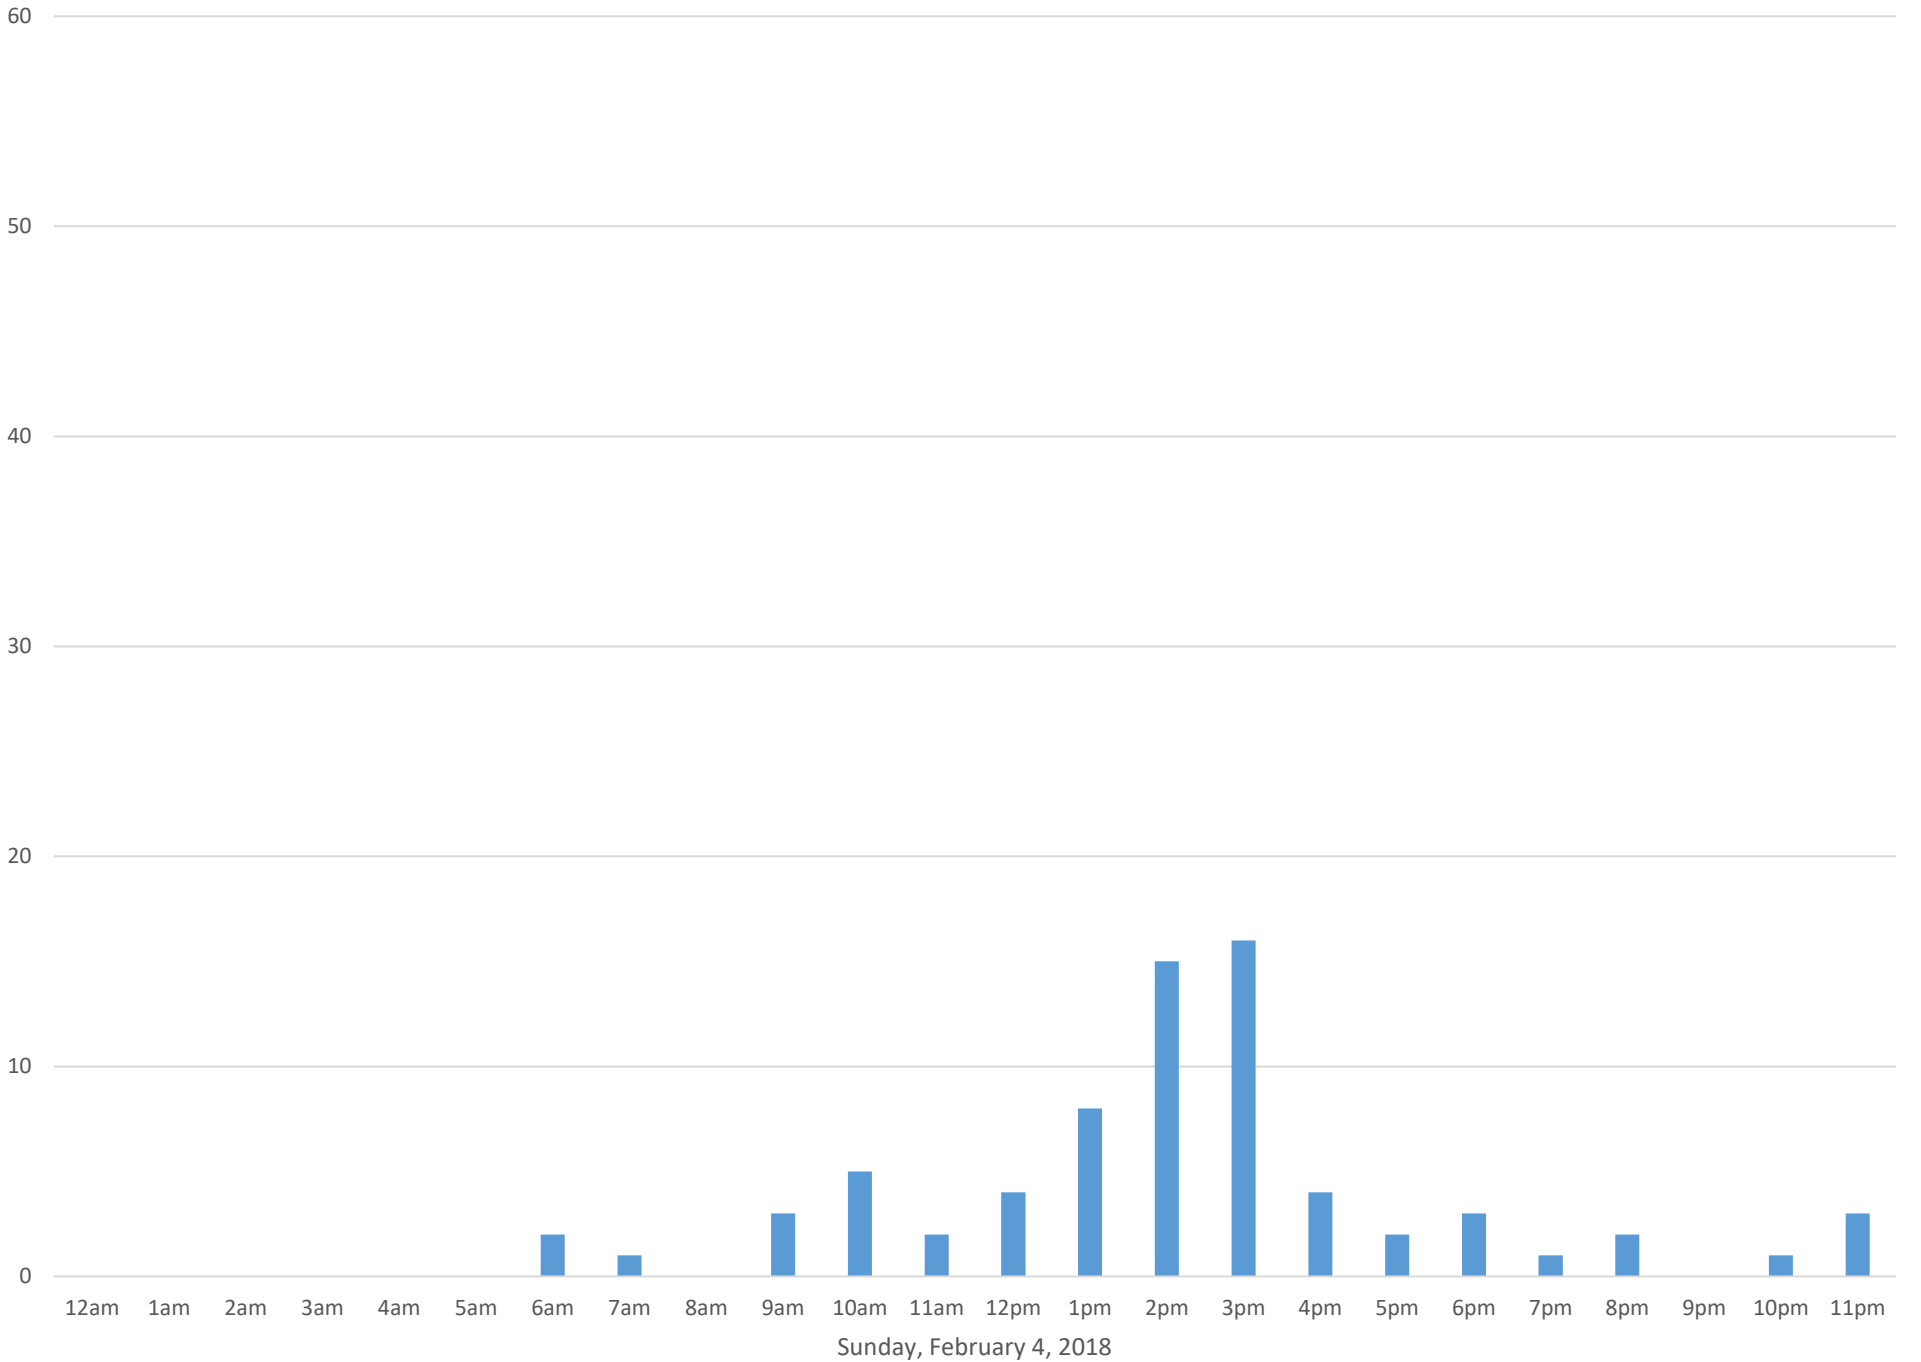

Squalicum Creek Trail

Data Summary

Total Count 2,026

Daily Average 72

Average Weekend Day 69

Average Weekday 74

Highest Daily Count 105

Busiest Day of the Week Thursday, February 8, 2018

Weekly Profile

Monday 15%

Tuesday 14%

Wednesday 14%

Thursday 15%

Friday 14%

Saturday 13%

Sunday 15%

Squalicum Creek Trail February 2018

Monthly Data

Total Count = 2026

Squalicum Creek Trail

Squalicum Creek Trail

Squalicum Creek Trail

Squalicum Creek Trail

Squalicum Creek Trail