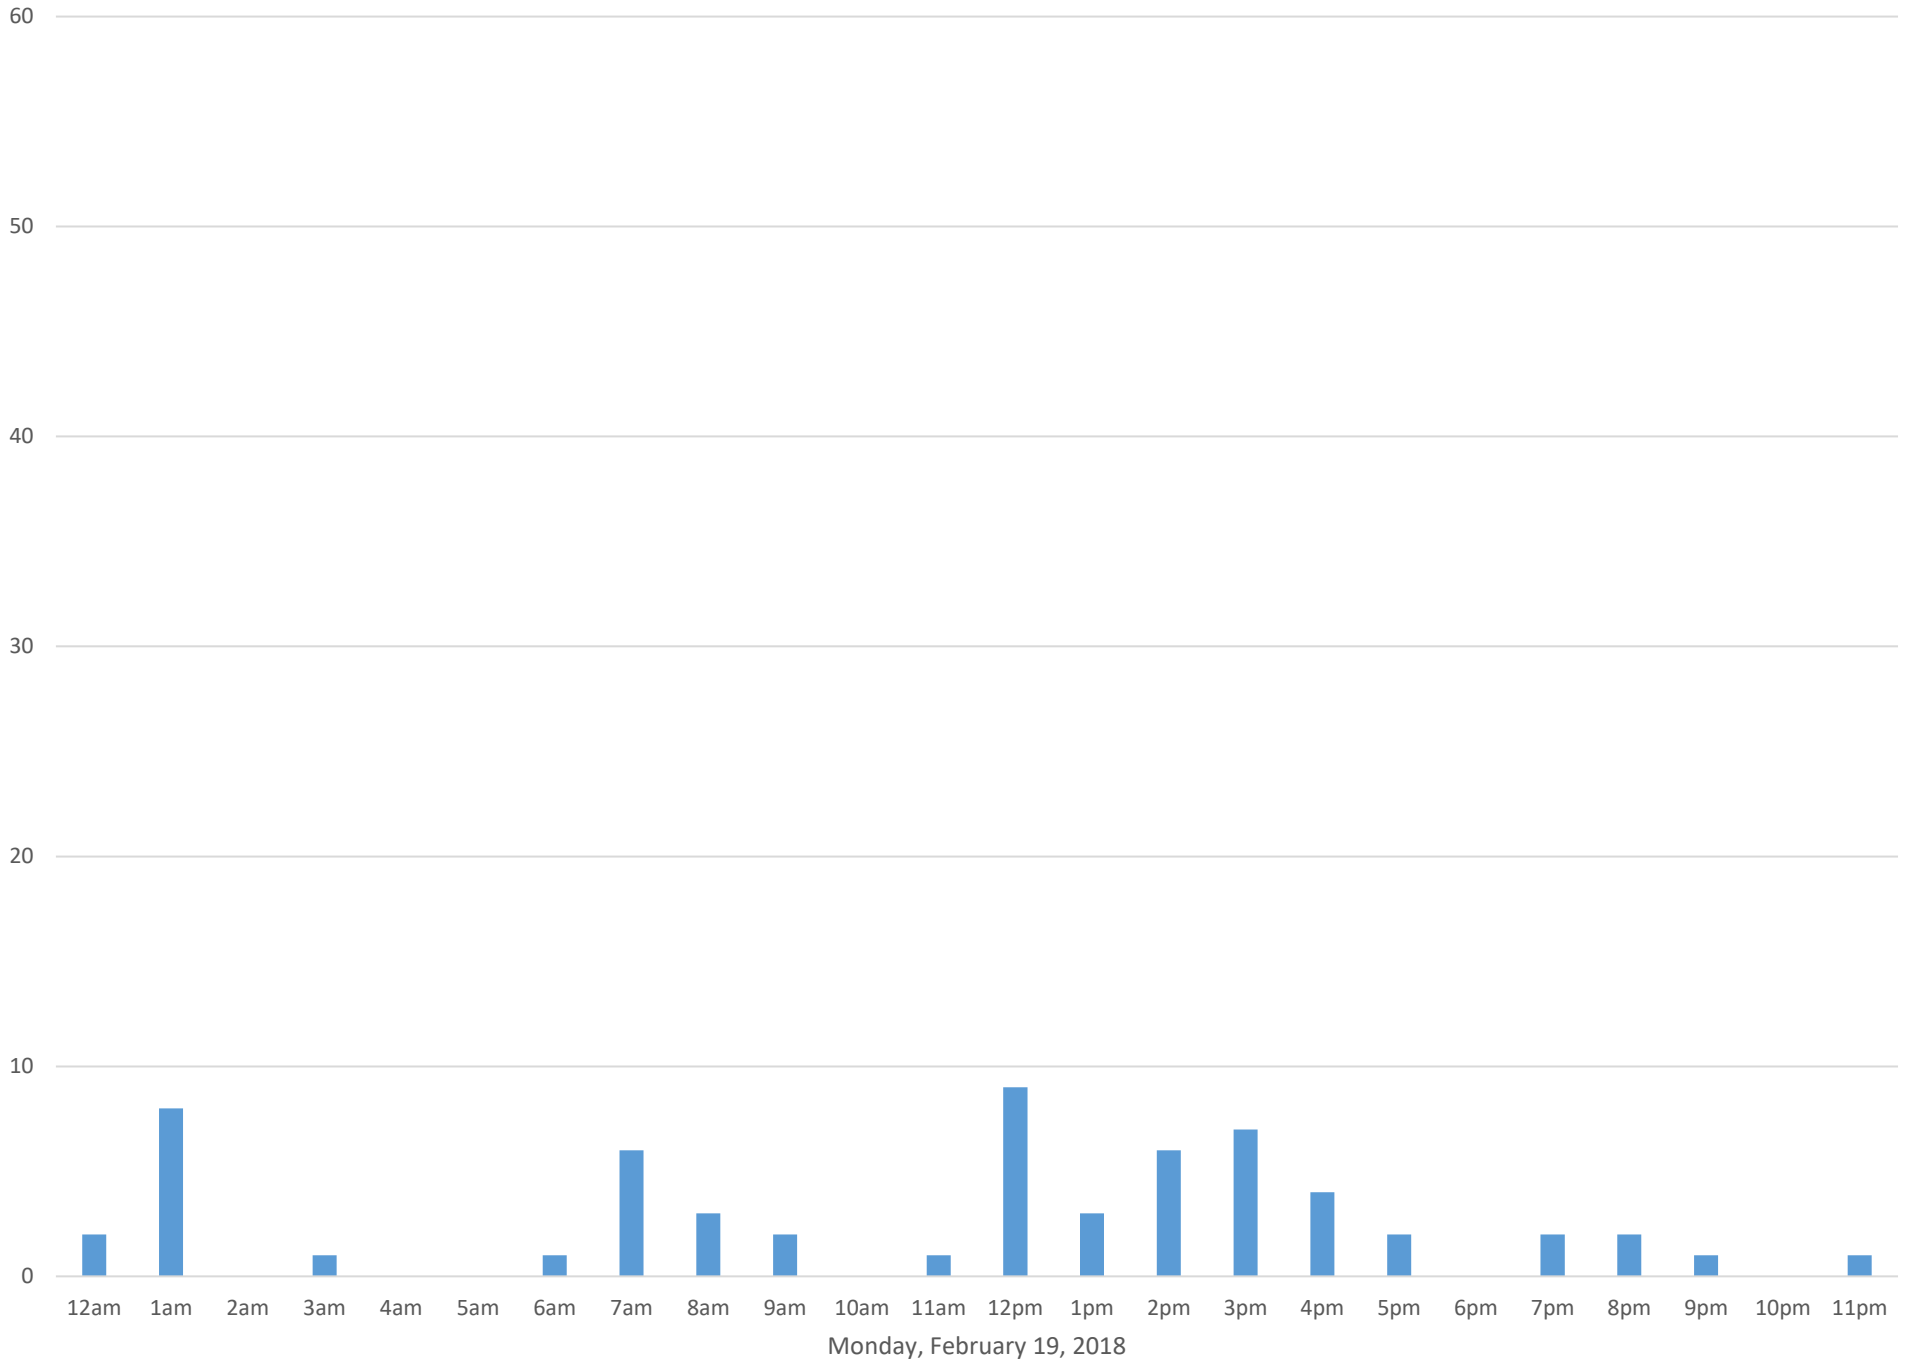

Squalicum Creek Trail February 2018

Monthly Data

Total Count = 2026

Squalicum Creek Trail

Squalicum Creek Trail

Squalicum Creek Trail

Squalicum Creek Trail

Squalicum Creek Trail

Squalicum Creek Trail

Wednesday, February 14, 2018

Squalicum Creek Trail

Squalicum Creek Trail

Friday, February 16, 2018

Squalicum Creek Trail

Squalicum Creek Trail

Squalicum Creek Trail

Squalicum Creek Trail

Squalicum Creek Trail

Squalicum Creek Trail

Thursday, February 22, 2018

Squalicum Creek Trail

Squalicum Creek Trail

Squalicum Creek Trail

Squalicum Creek Trail