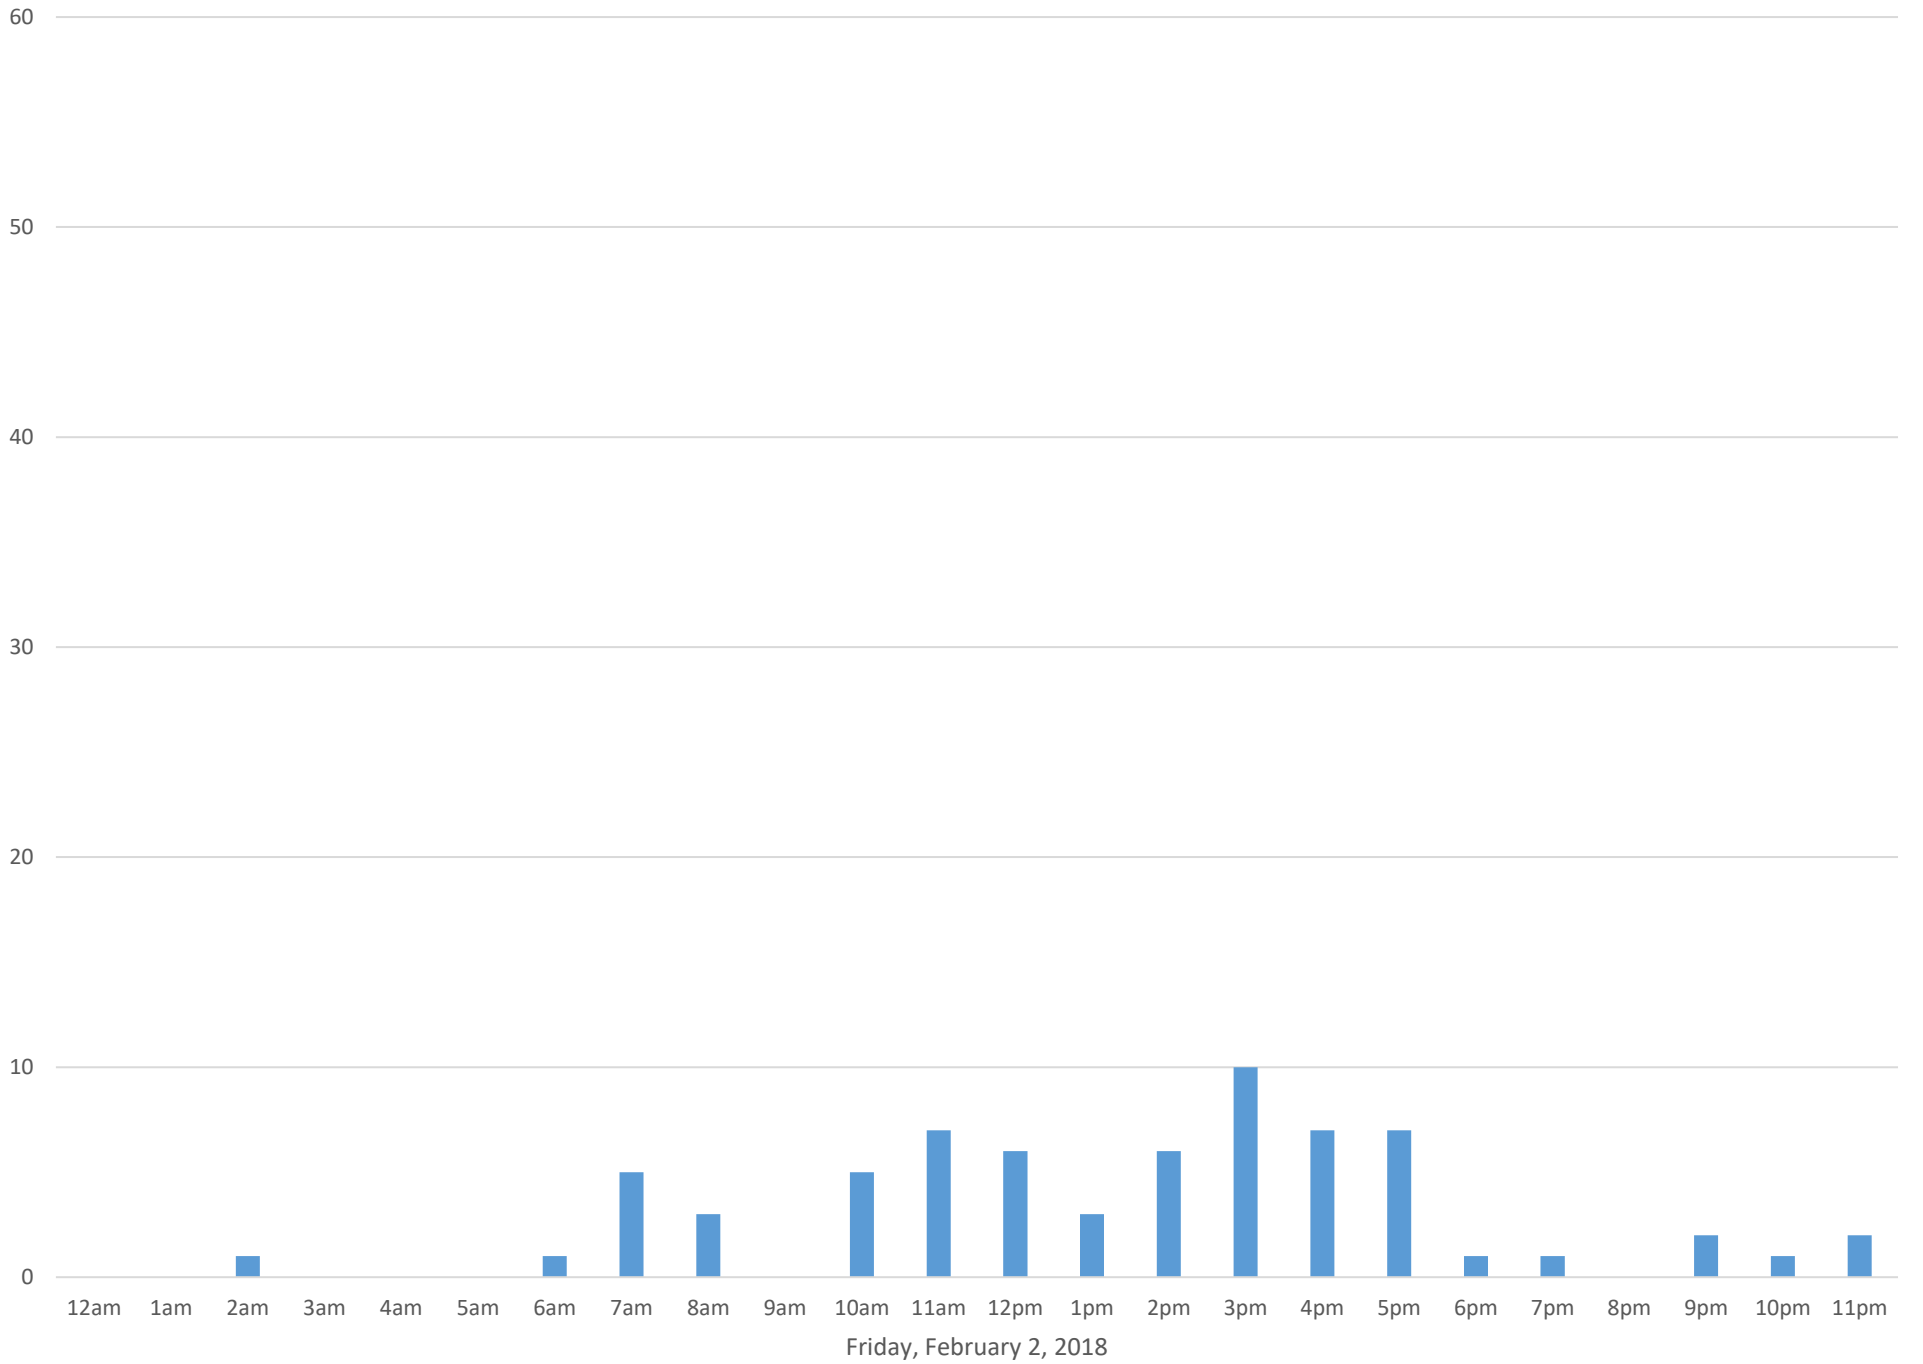

Squalicum Creek Trail

Data Summary

Total Count 2,026

Daily Average 72

Average Weekend Day 69

Average Weekday 74

Highest Daily Count 105

Busiest Day of the Week Thursday, February 8, 2018

Weekly Profile

Monday 15%

Tuesday 14%

Wednesday 14%

Thursday 15%

Friday 14%

Saturday 13%

Sunday 15%

Squalicum Creek Trail February 2018

Monthly Data

Total Count = 2026

Squalicum Creek Trail

Squalicum Creek Trail

Squalicum Creek Trail

Squalicum Creek Trail

Squalicum Creek Trail