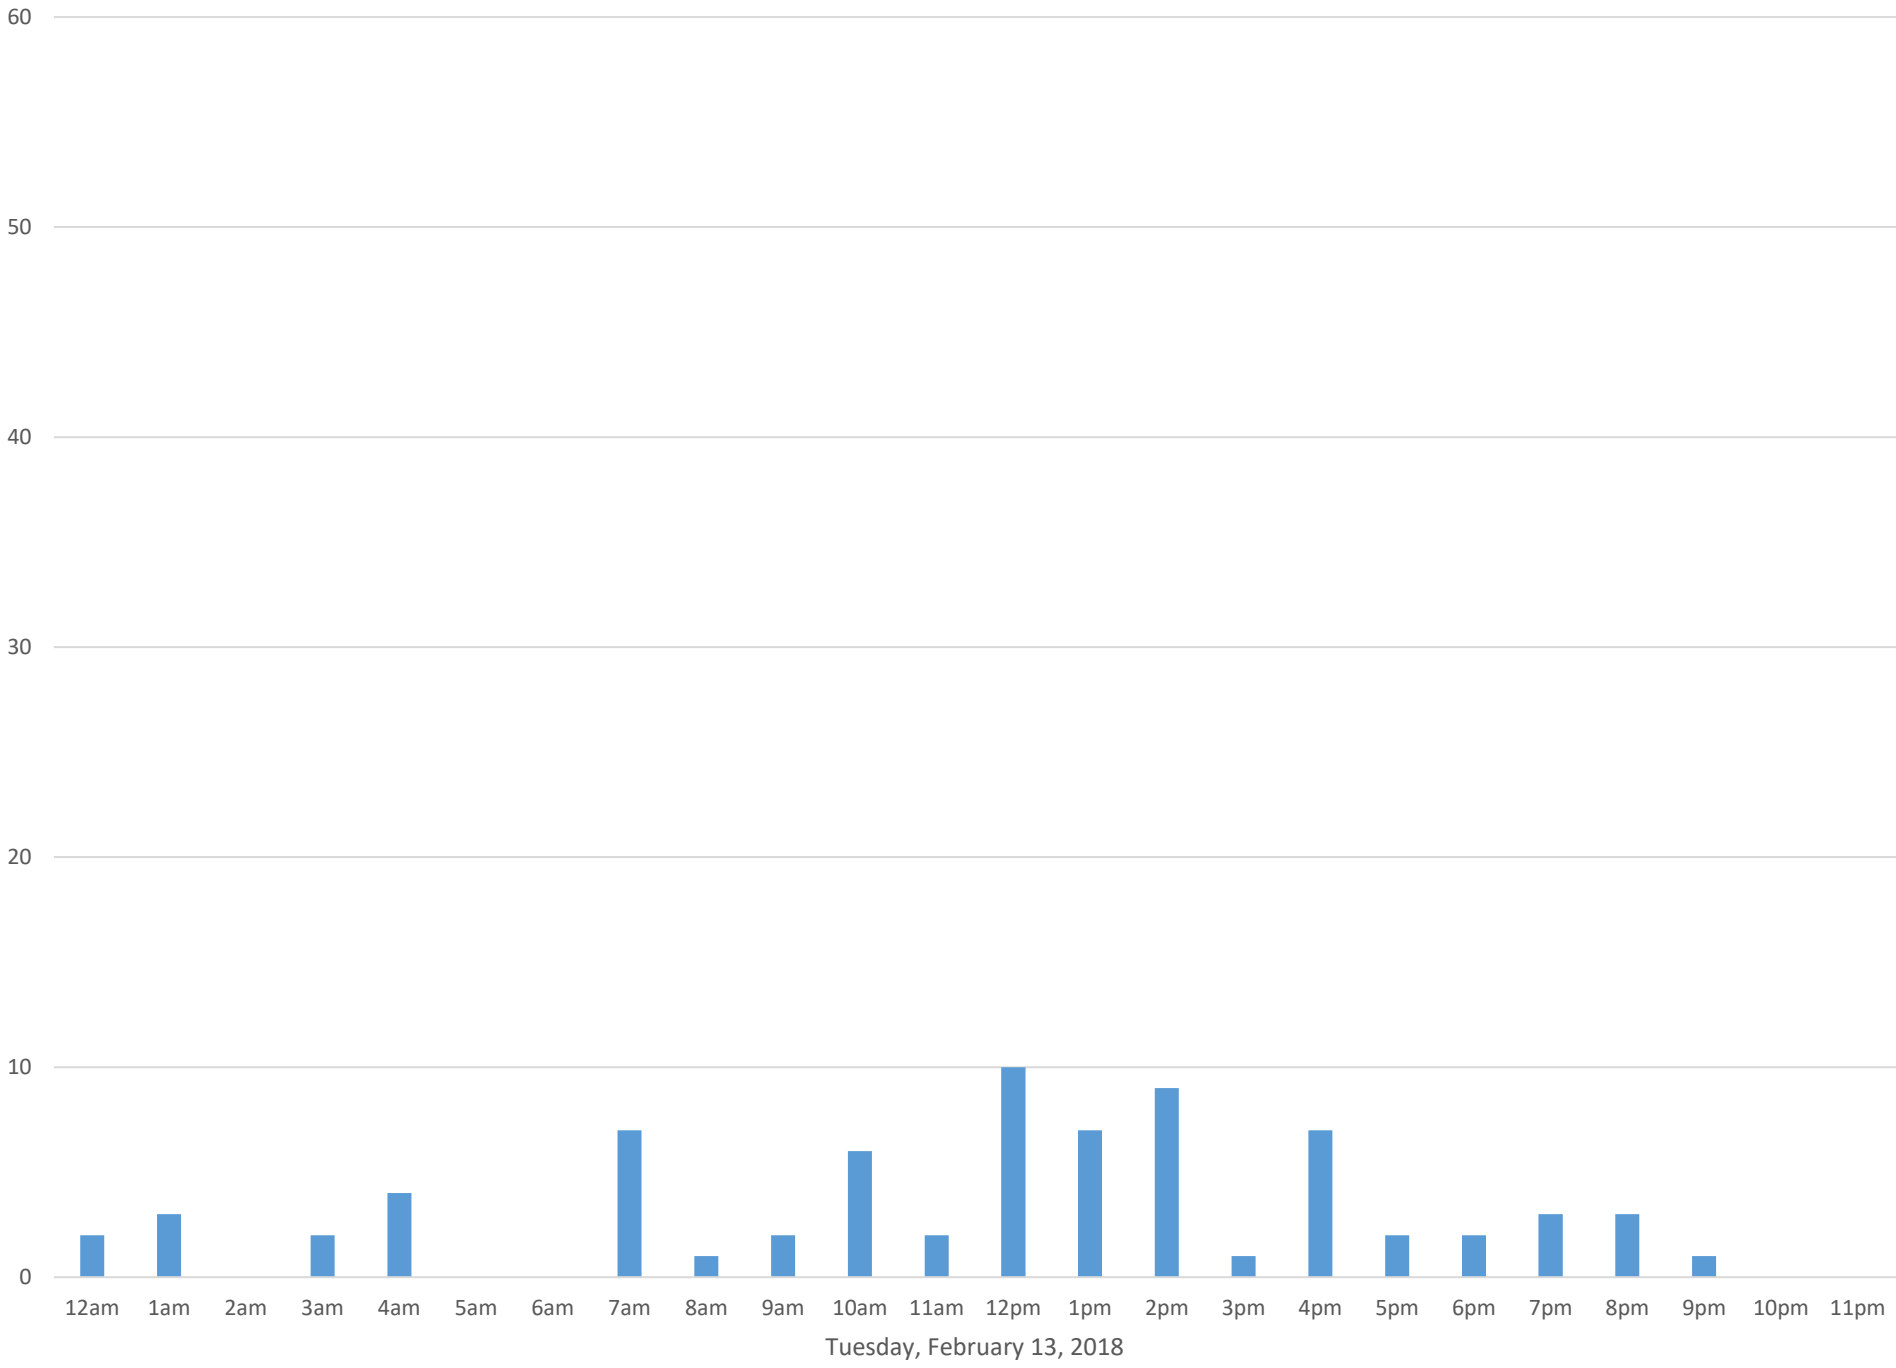

Squalicum Creek Trail

Data Summary

Total Count 2,026

Daily Average 72

Average Weekend Day 69

Average Weekday 74

Highest Daily Count 105

Busiest Day of the Week Thursday, February 8, 2018

Squalicum Creek Trail February 2018

Monthly Data

Total Count = 2026

Squalicum Creek Trail

Squalicum Creek Trail

Squalicum Creek Trail

Squalicum Creek Trail

Squalicum Creek Trail

Squalicum Creek Trail

Wednesday, February 14, 2018

Squalicum Creek Trail

Squalicum Creek Trail

Friday, February 16, 2018

Squalicum Creek Trail

Squalicum Creek Trail

Squalicum Creek Trail