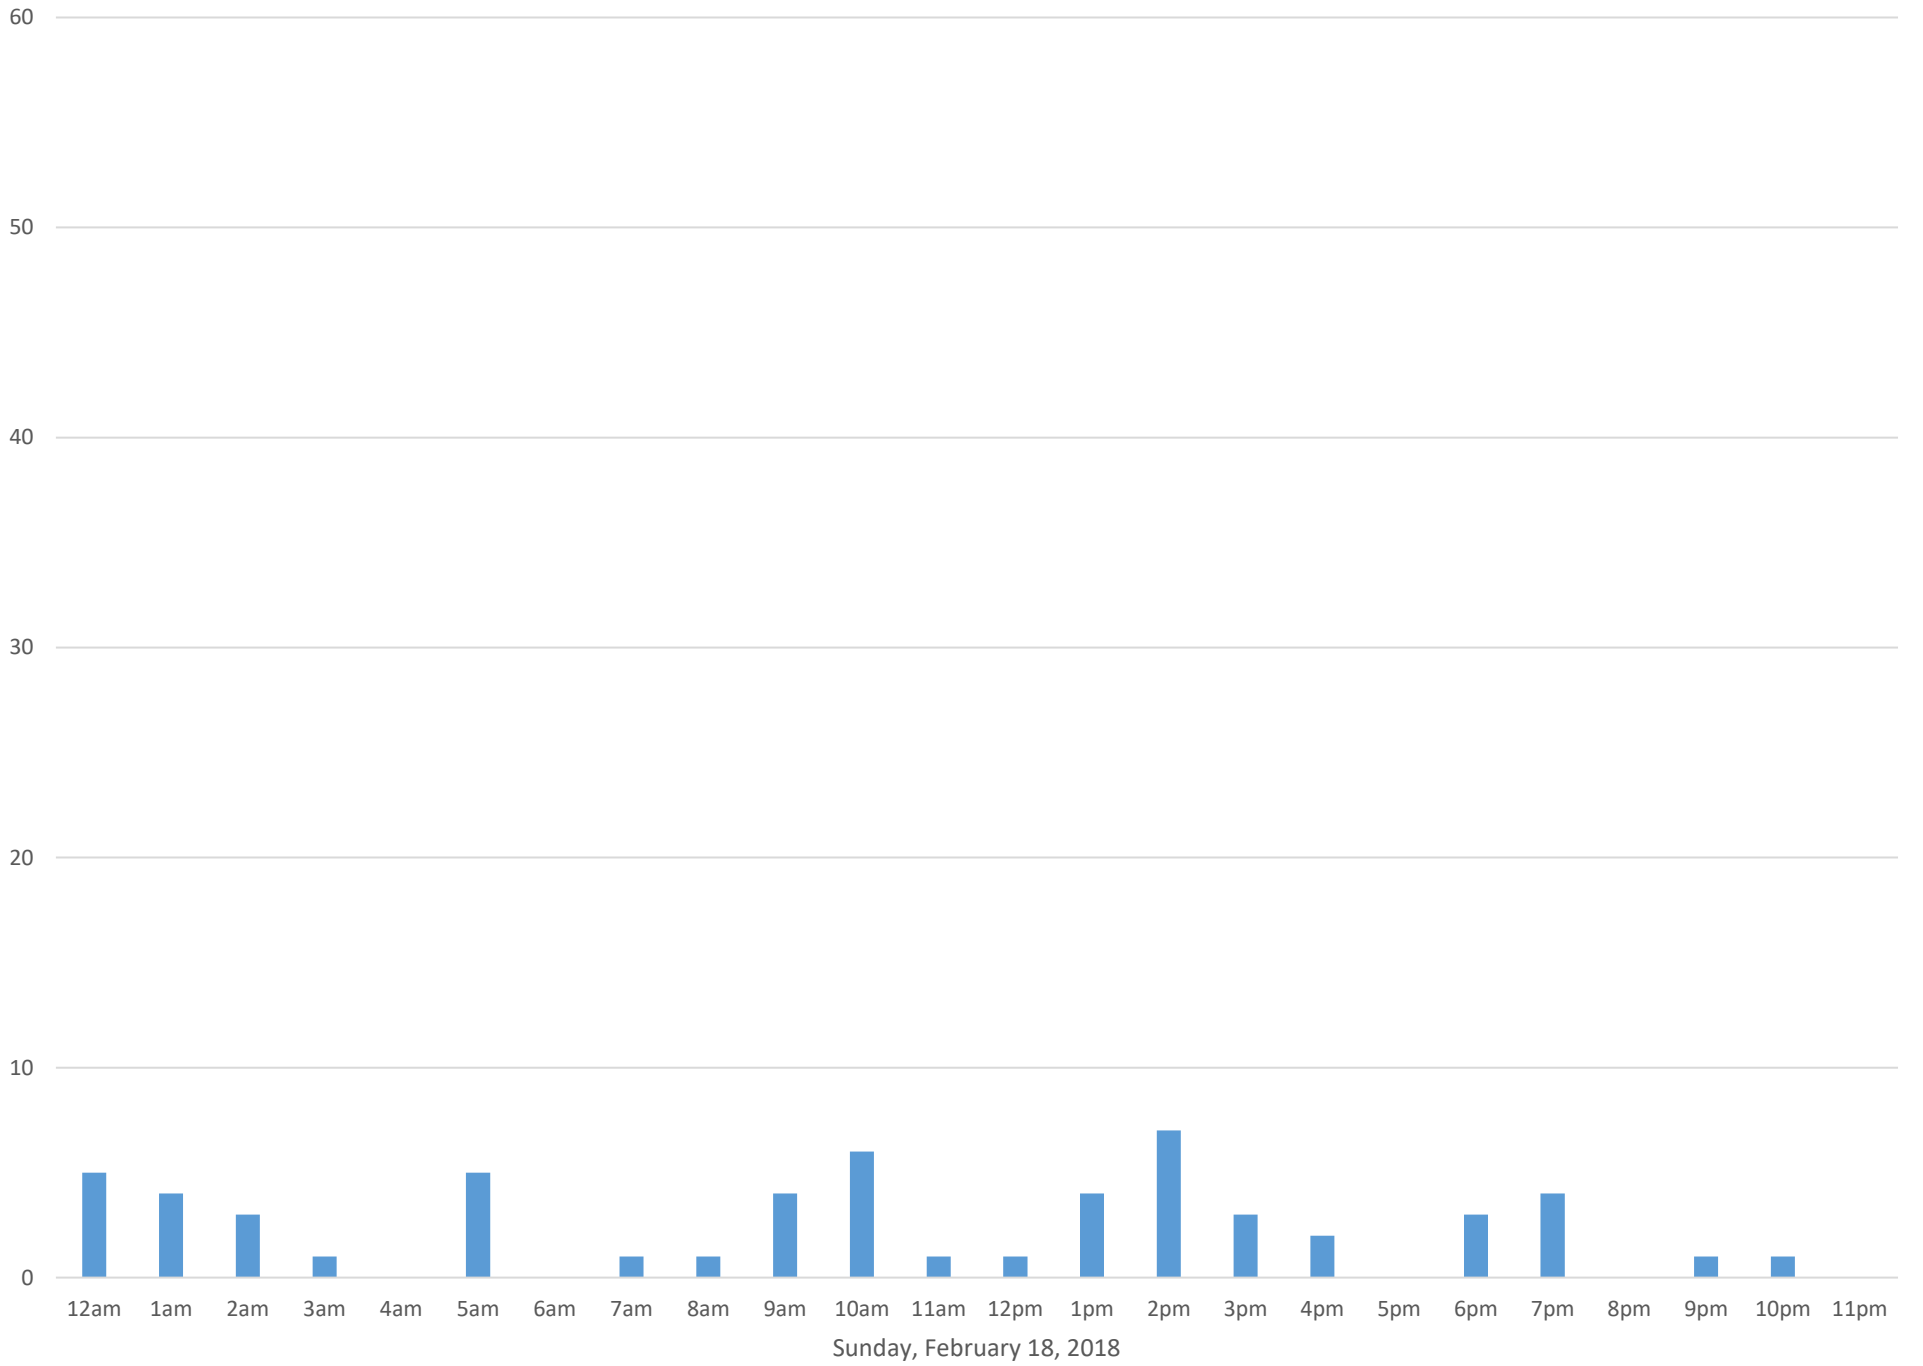

Squalicum Creek Trail February 2018

Monthly Data

Total Count = 2026

Squalicum Creek Trail

Squalicum Creek Trail

Squalicum Creek Trail

Squalicum Creek Trail

Squalicum Creek Trail

Squalicum Creek Trail

Wednesday, February 14, 2018

Squalicum Creek Trail

Squalicum Creek Trail

Friday, February 16, 2018

Squalicum Creek Trail

Squalicum Creek Trail

Squalicum Creek Trail