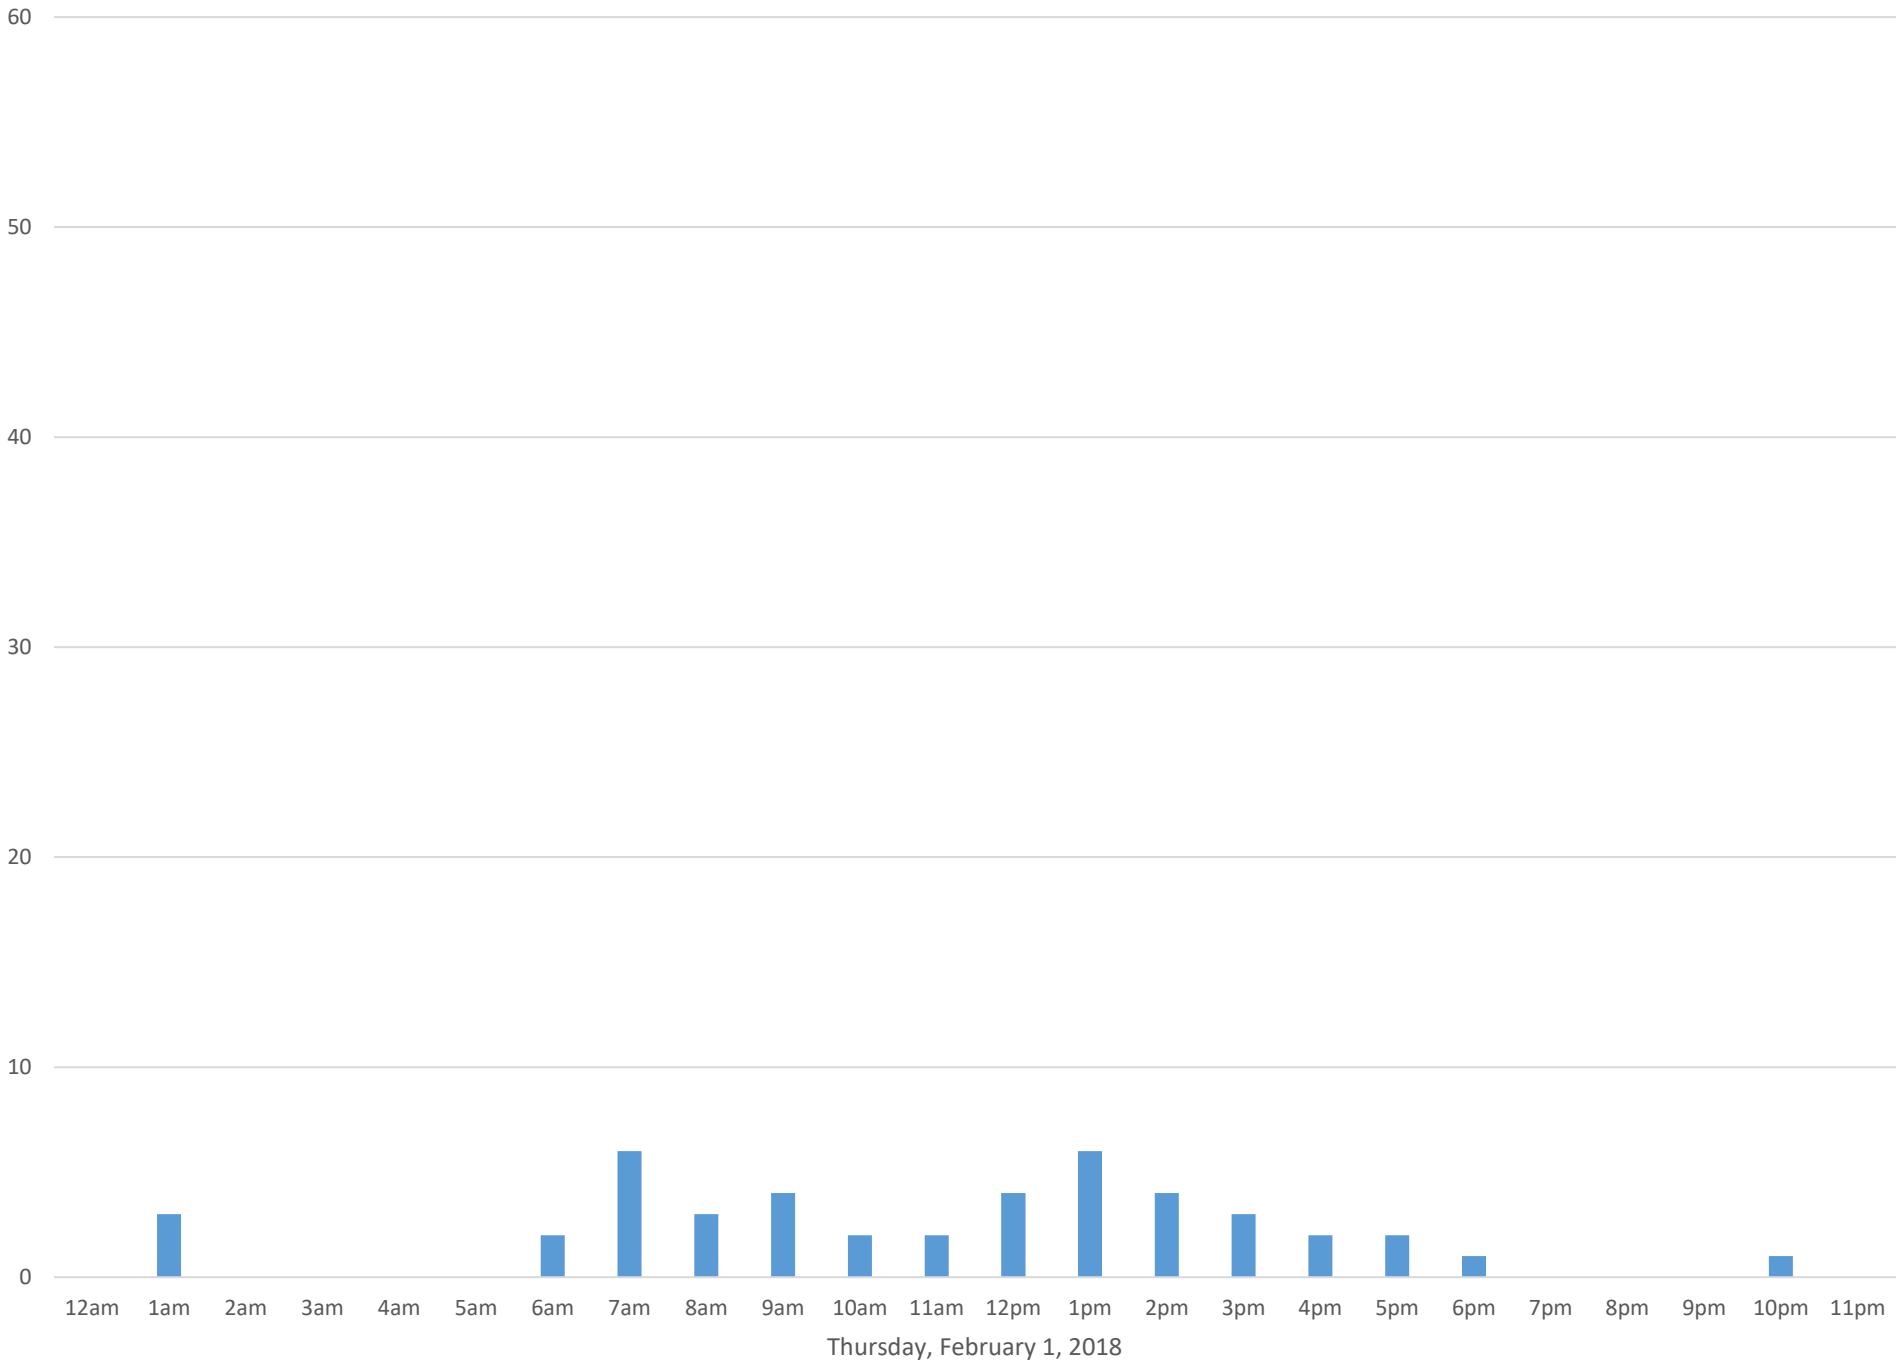

Squalicum Creek Trail

Data Summary

Total Count 2,026

Daily Average 72

Average Weekend Day 69

Average Weekday 74

Highest Daily Count 105

Busiest Day of the Week Thursday, February 8, 2018

Weekly Profile

Monday 15%

Tuesday 14%

Wednesday 14%

Thursday 15%

Friday 14%

Saturday 13%

Sunday 15%

Squalicum Creek Trail February 2018

Monthly Data

Total Count = 2026

Squalicum Creek Trail

Squalicum Creek Trail

Squalicum Creek Trail

Squalicum Creek Trail

Squalicum Creek Trail