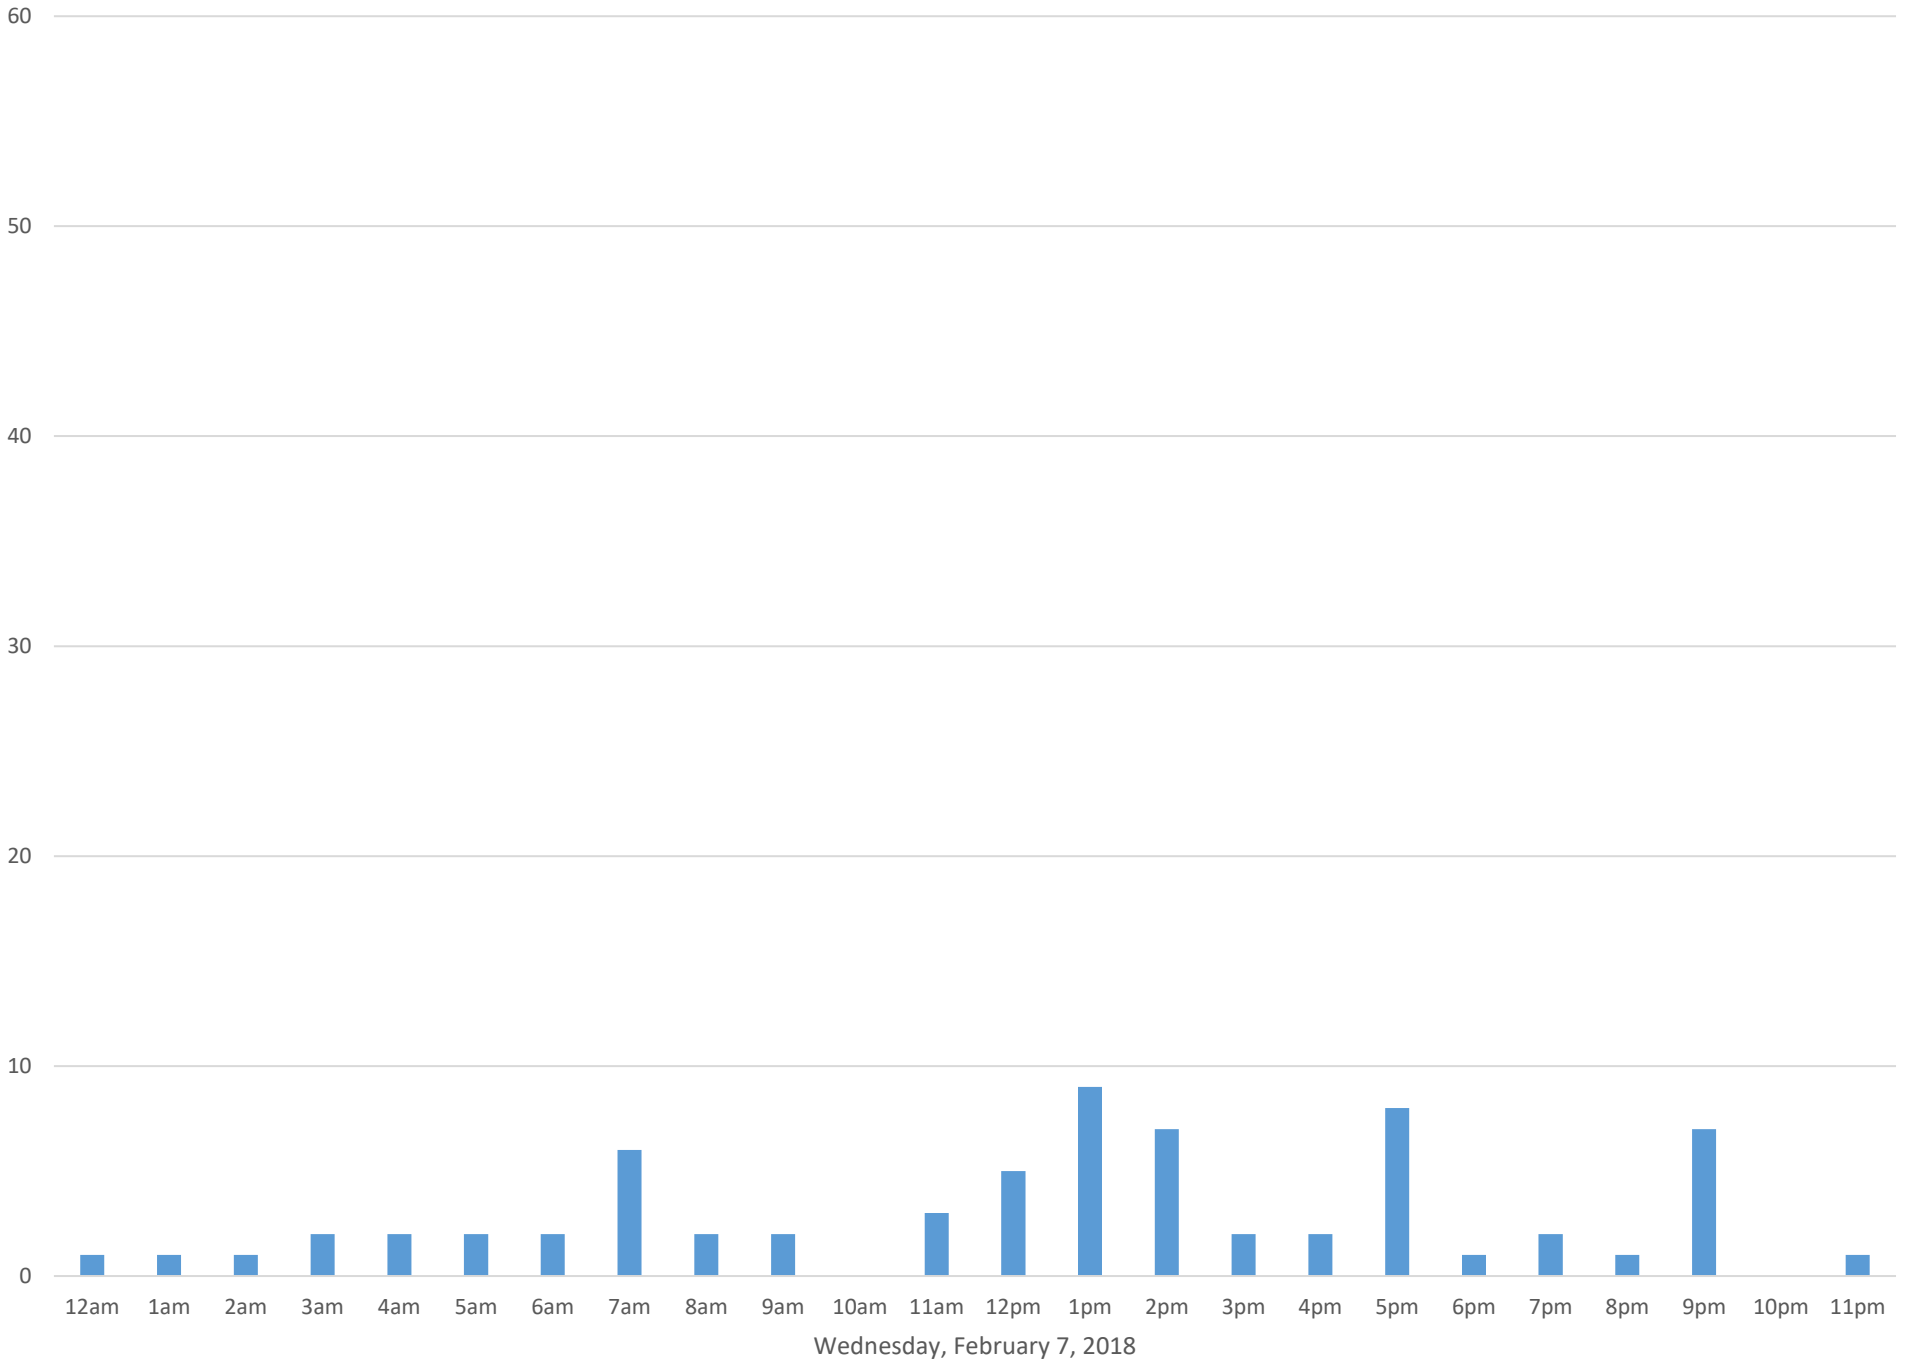

Squalicum Creek Trail