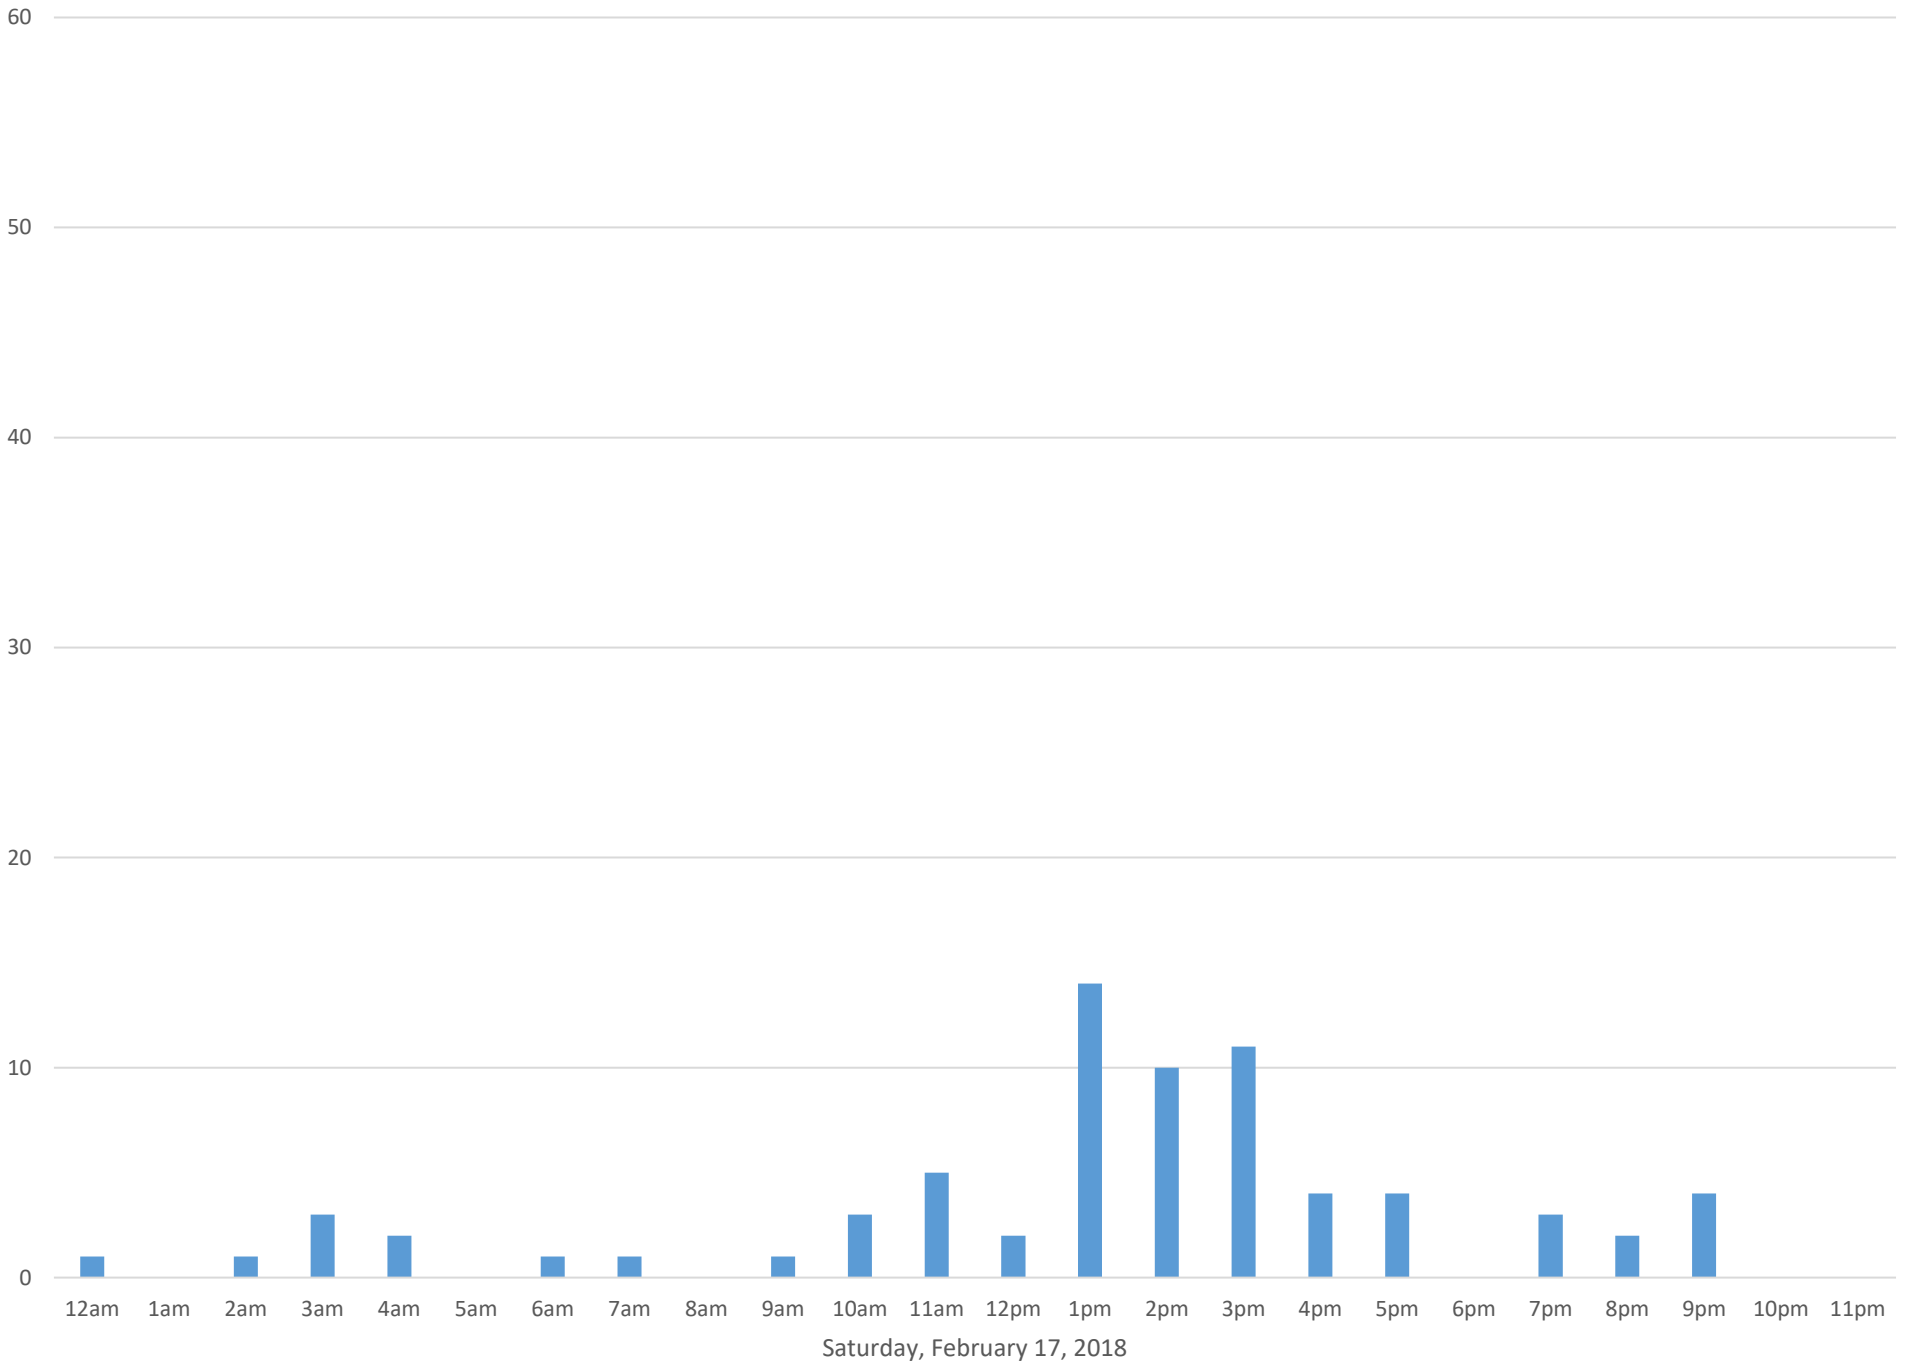

Squalicum Creek Trail February 2018

Monthly Data

Total Count = 2026

Squalicum Creek Trail

Squalicum Creek Trail

Squalicum Creek Trail

Squalicum Creek Trail

Squalicum Creek Trail

Squalicum Creek Trail

Wednesday, February 14, 2018

Squalicum Creek Trail

Squalicum Creek Trail

Friday, February 16, 2018

Squalicum Creek Trail

Squalicum Creek Trail

Squalicum Creek Trail

Squalicum Creek Trail

Squalicum Creek Trail

Squalicum Creek Trail

Thursday, February 22, 2018

Squalicum Creek Trail

Squalicum Creek Trail

Squalicum Creek Trail

Squalicum Creek Trail