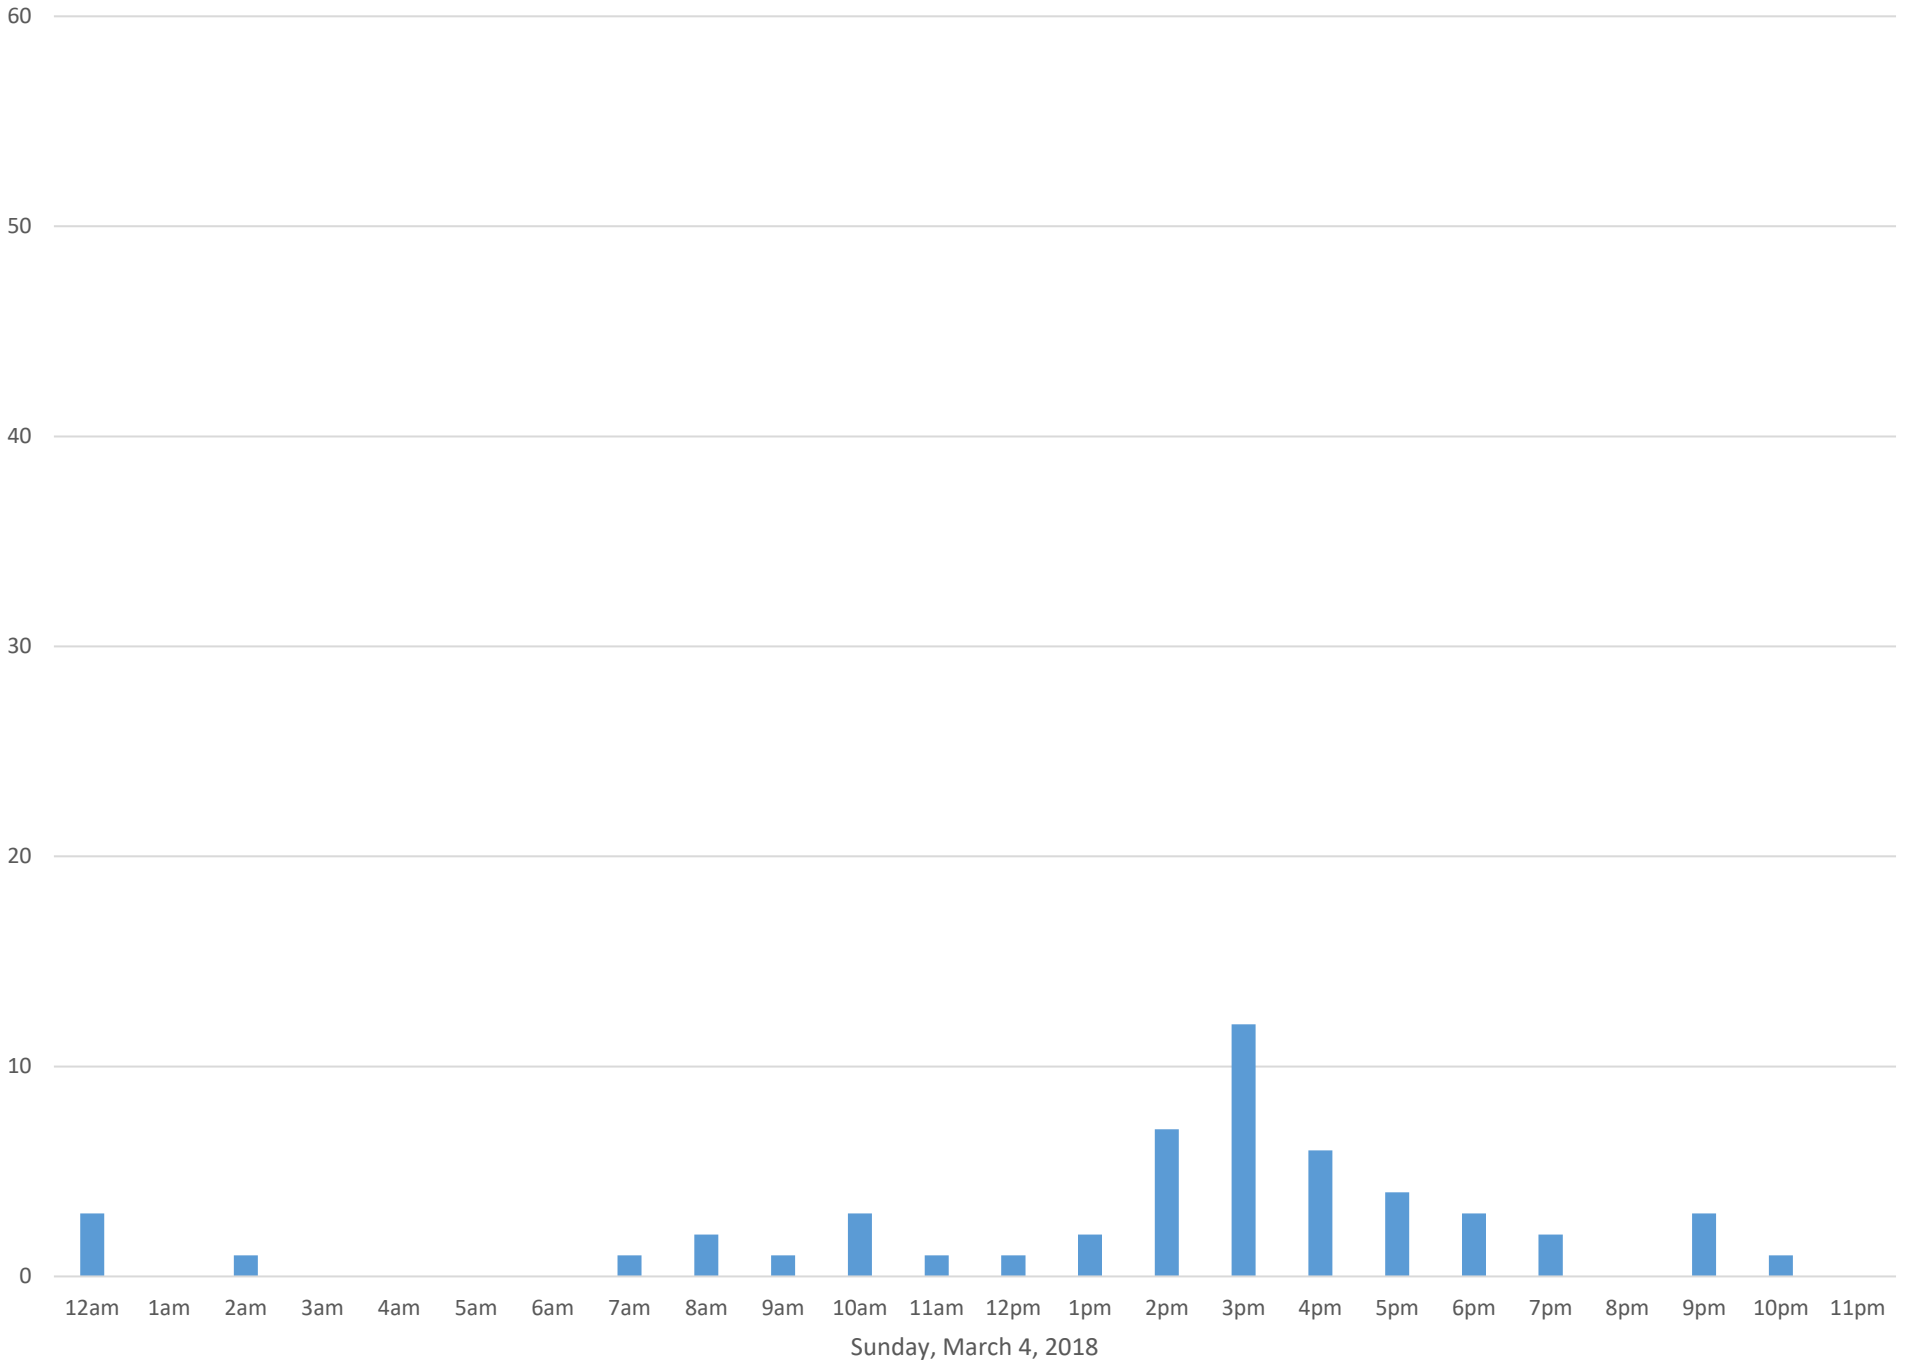

Squalicum Creek Trail