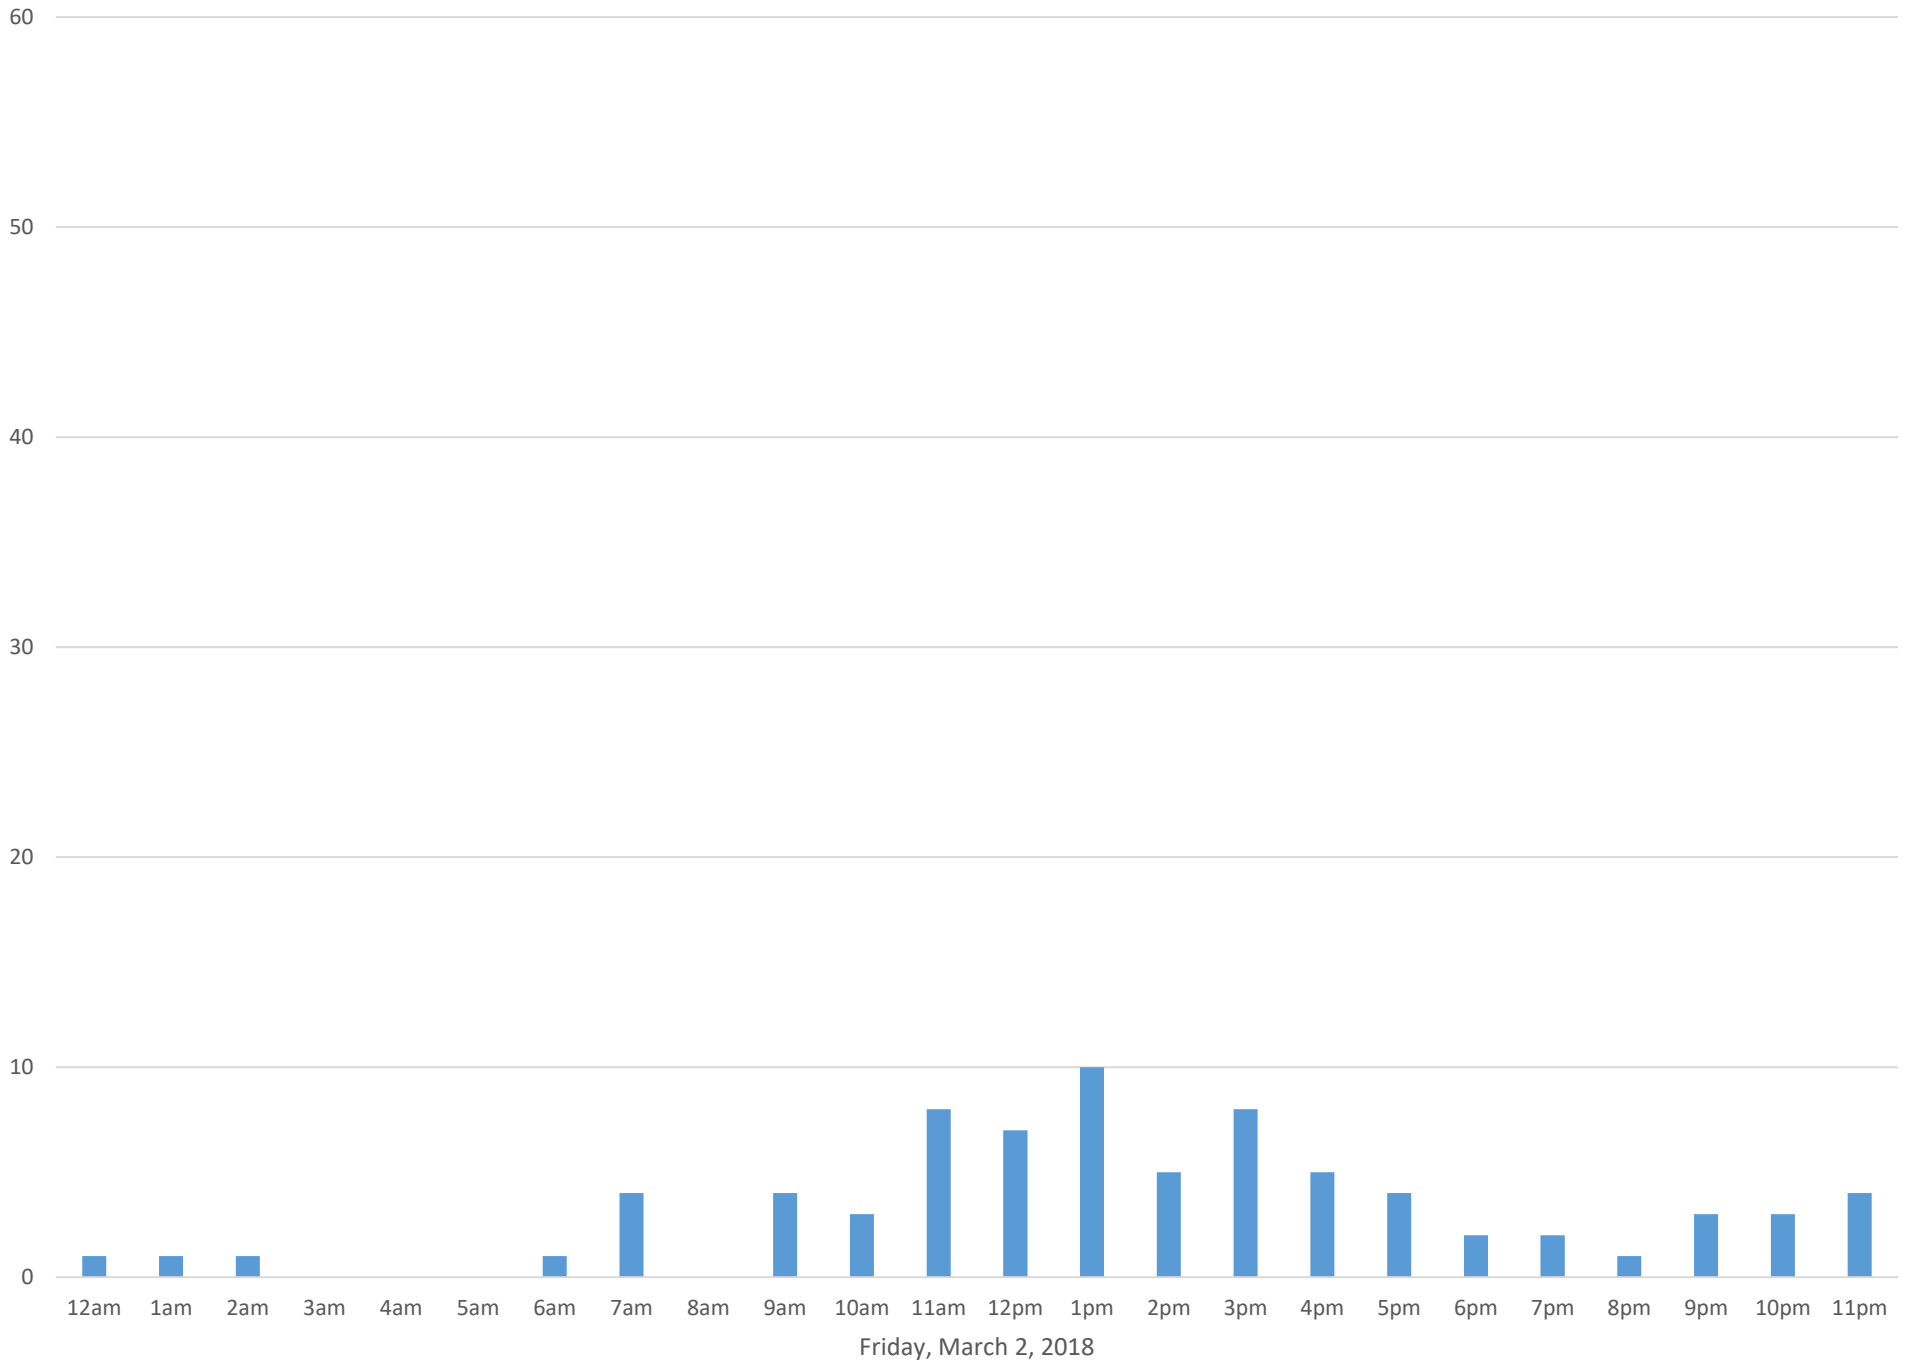

Squalicum Creek Trail