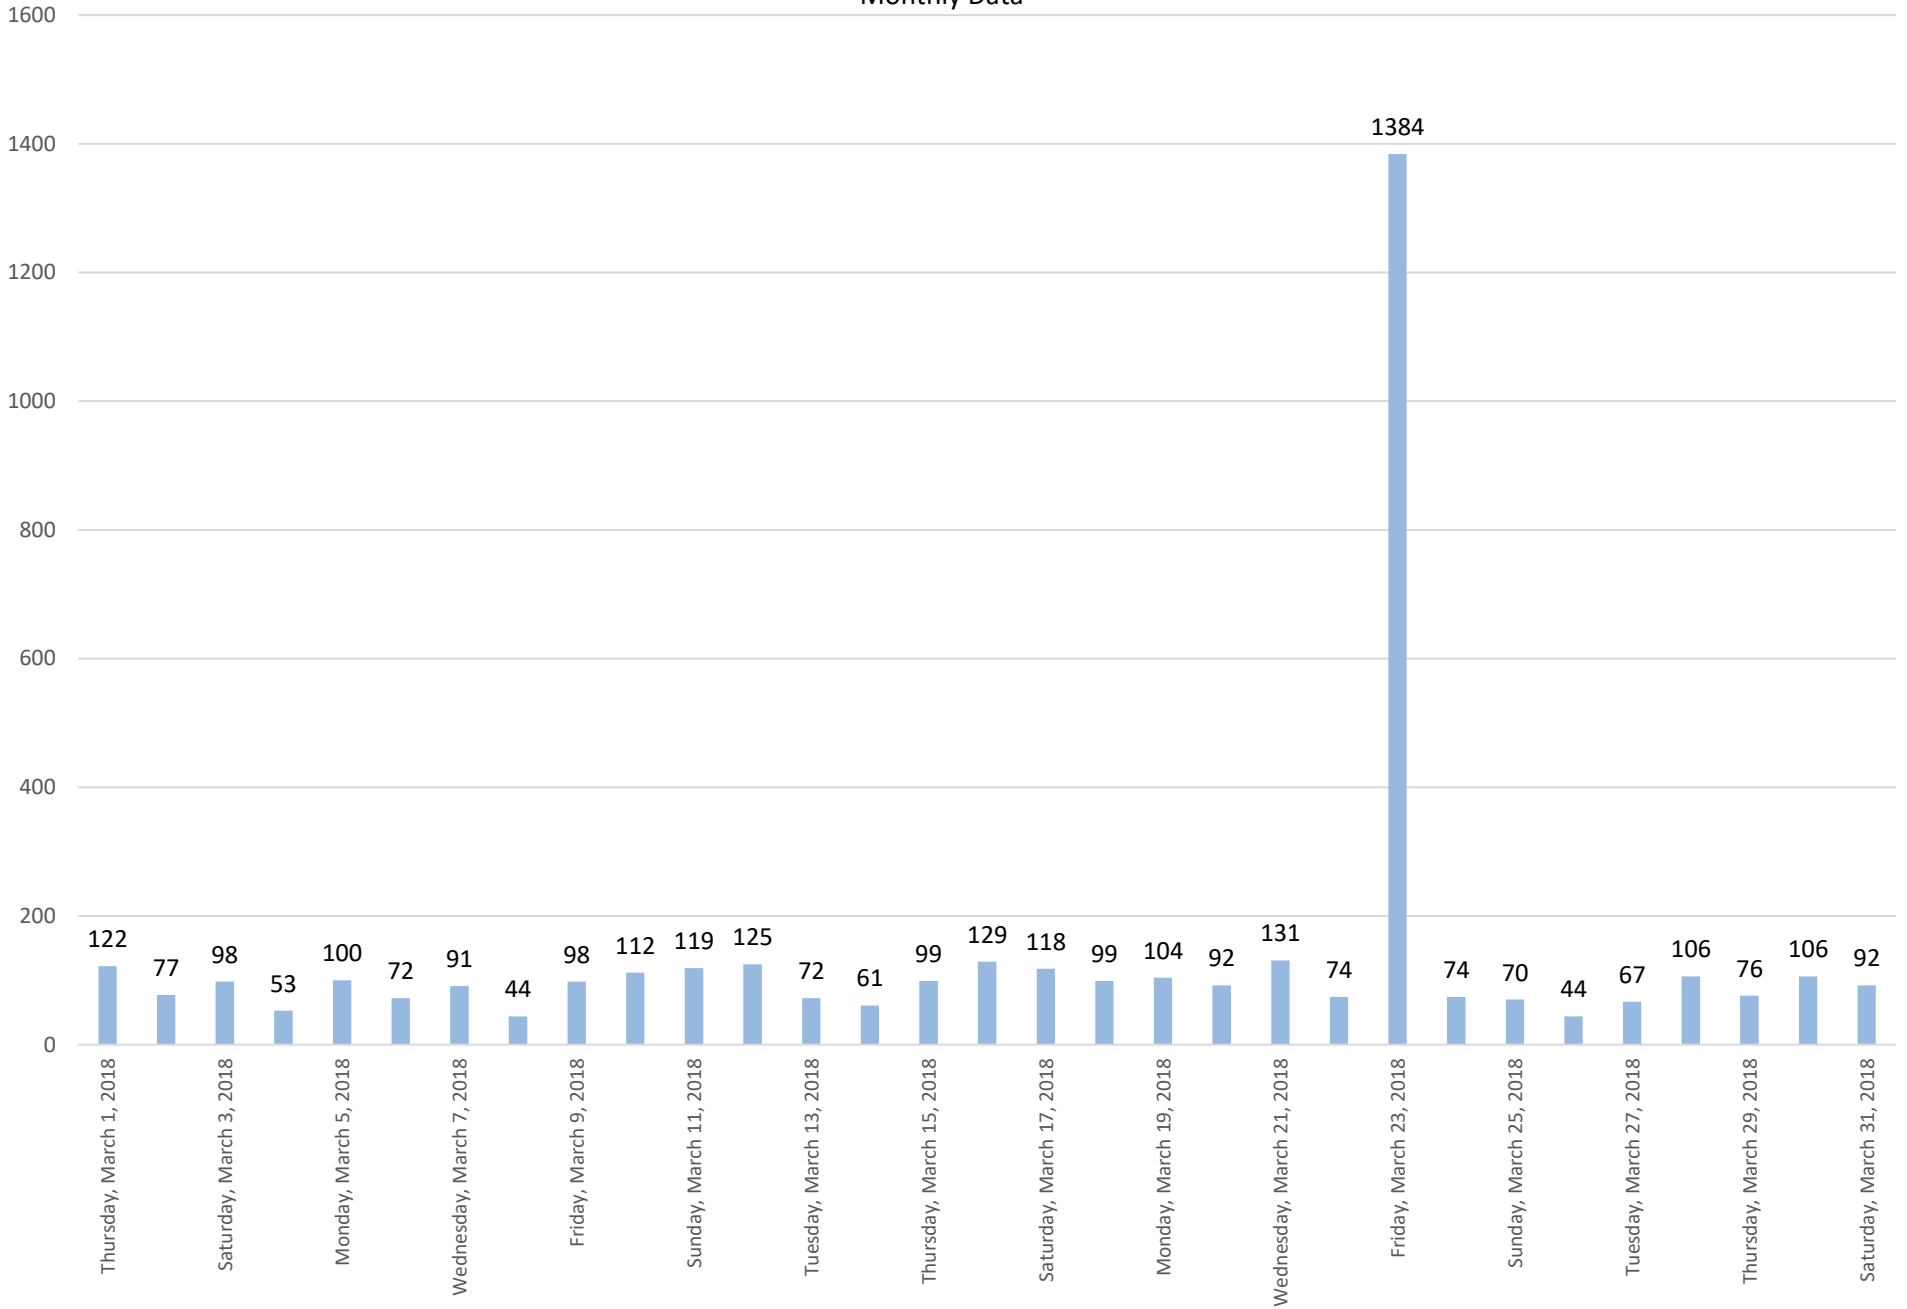

## Data Summary

Total Count 4,109

Daily Average 133

Average Weekend Day 93

Average Weekday 149

Highest Daily Count 1384

Busiest Day of the Week Friday, March 23, 2018

### Weekly Profile

Monday 9%

Tuesday 7%

Wednesday 9%

Thursday 10%

Friday 44%

Saturday 12%

Sunday 8%

# Squalicum Creek Trail March 2018

Monthly Data

**Total Count = 4109**