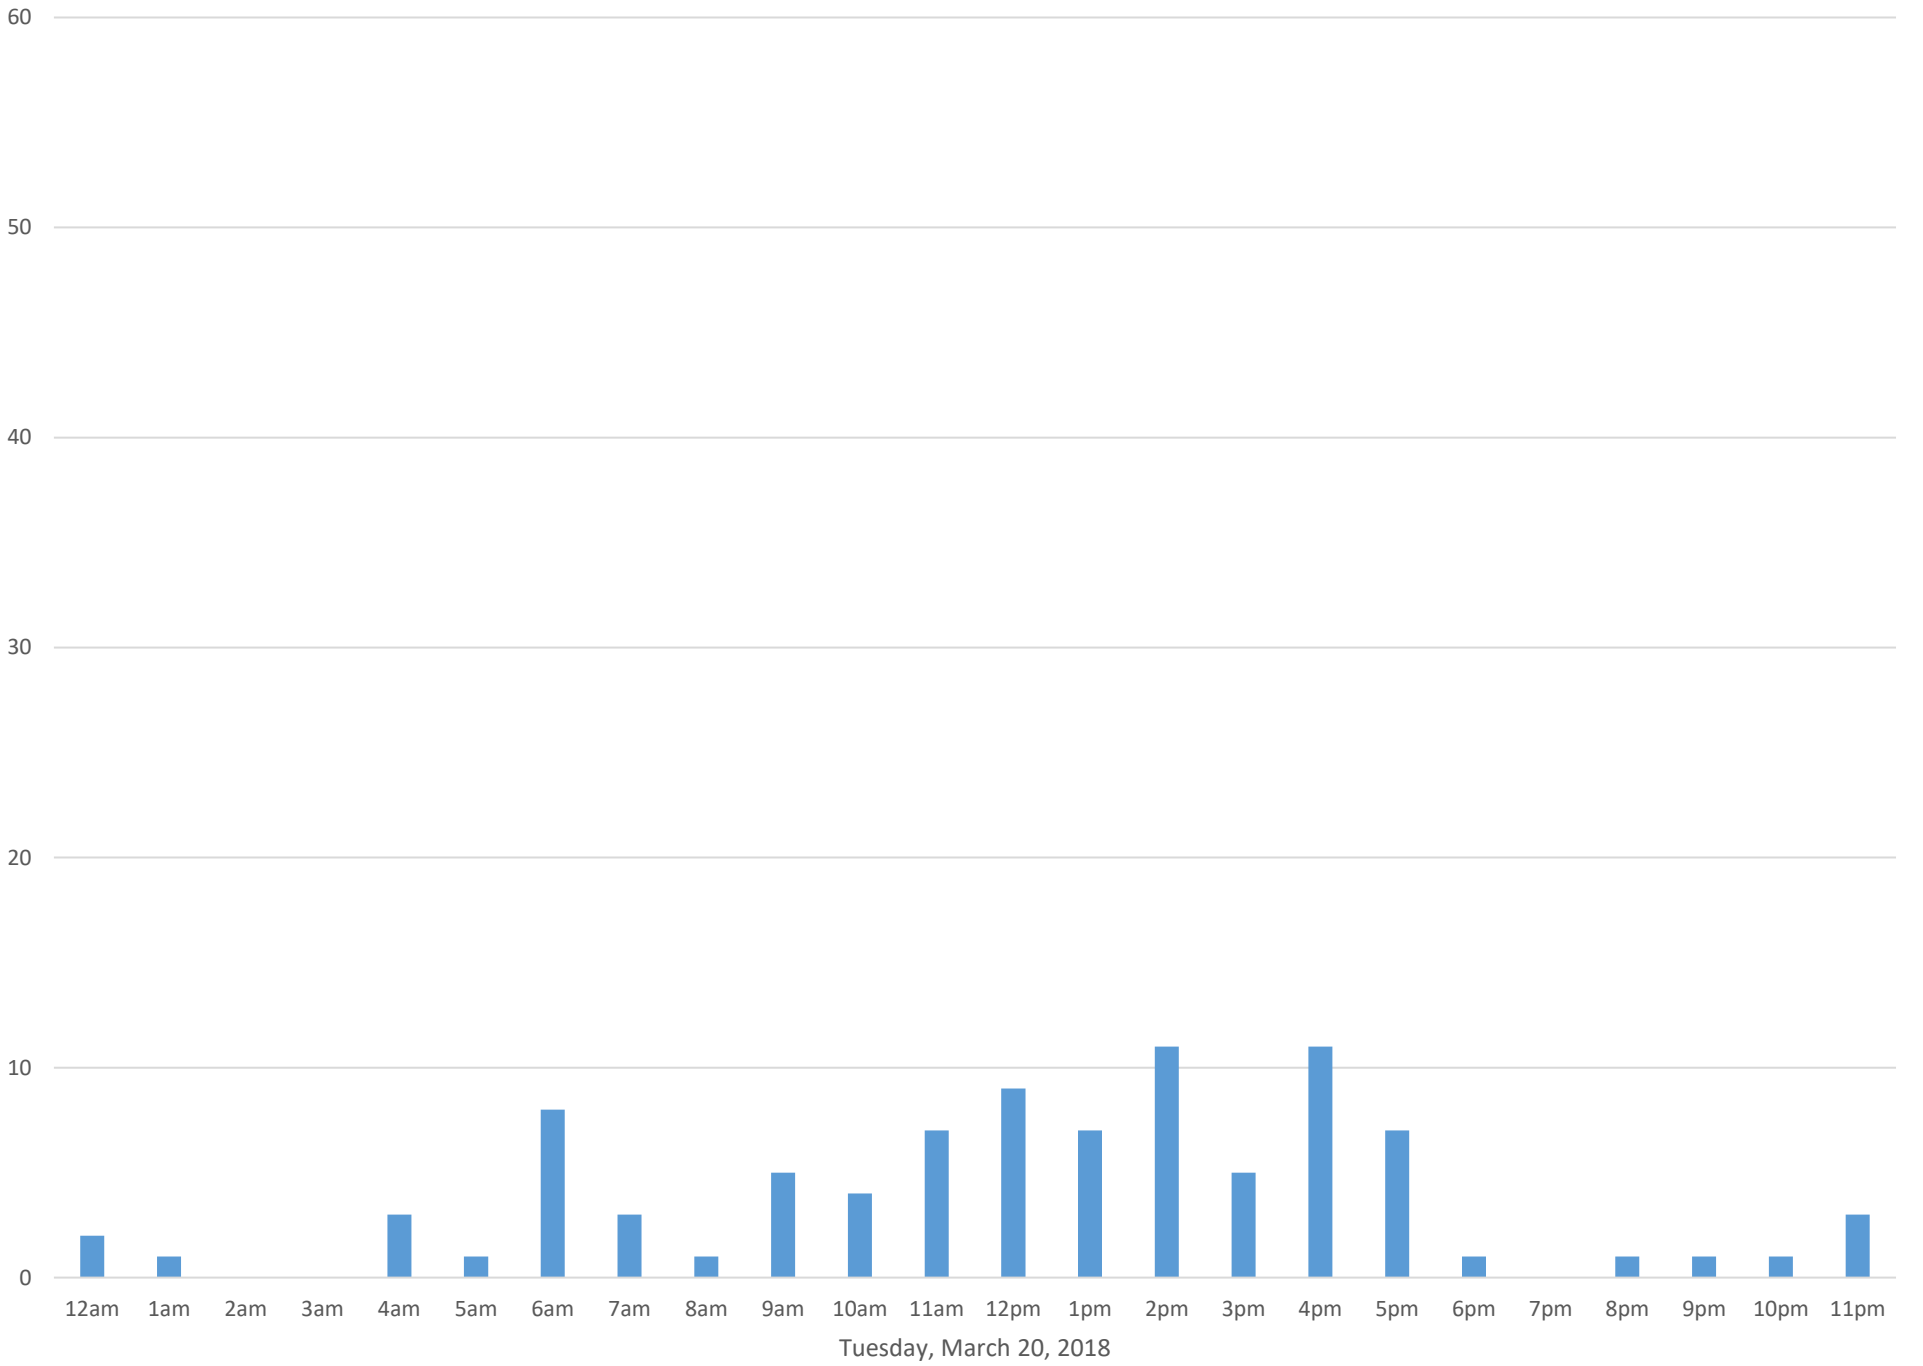

Squalicum Creek Trail