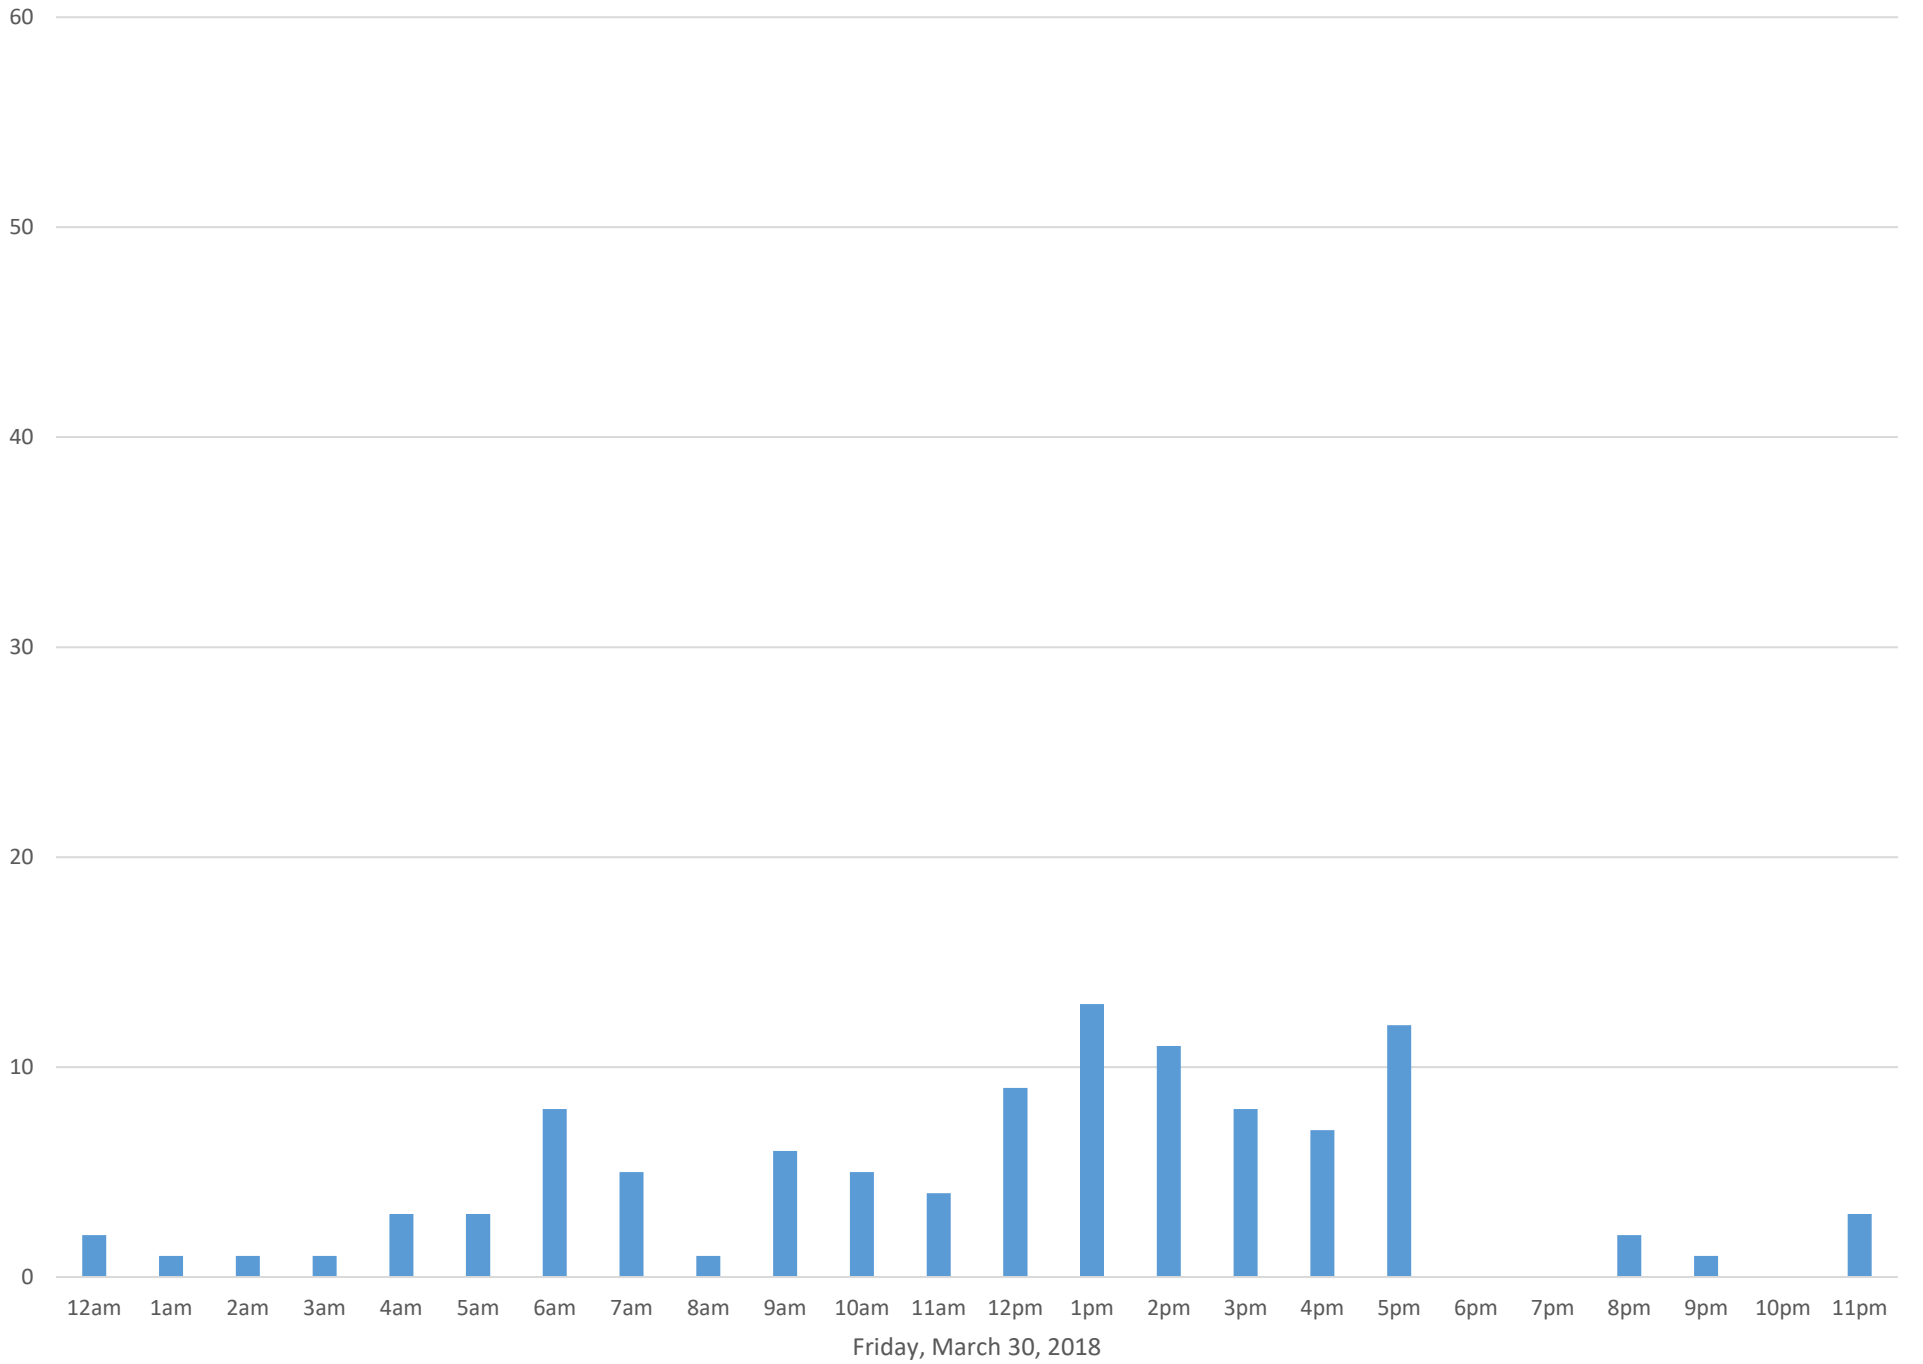

Squalicum Creek Trail

Friday, March 30, 2018