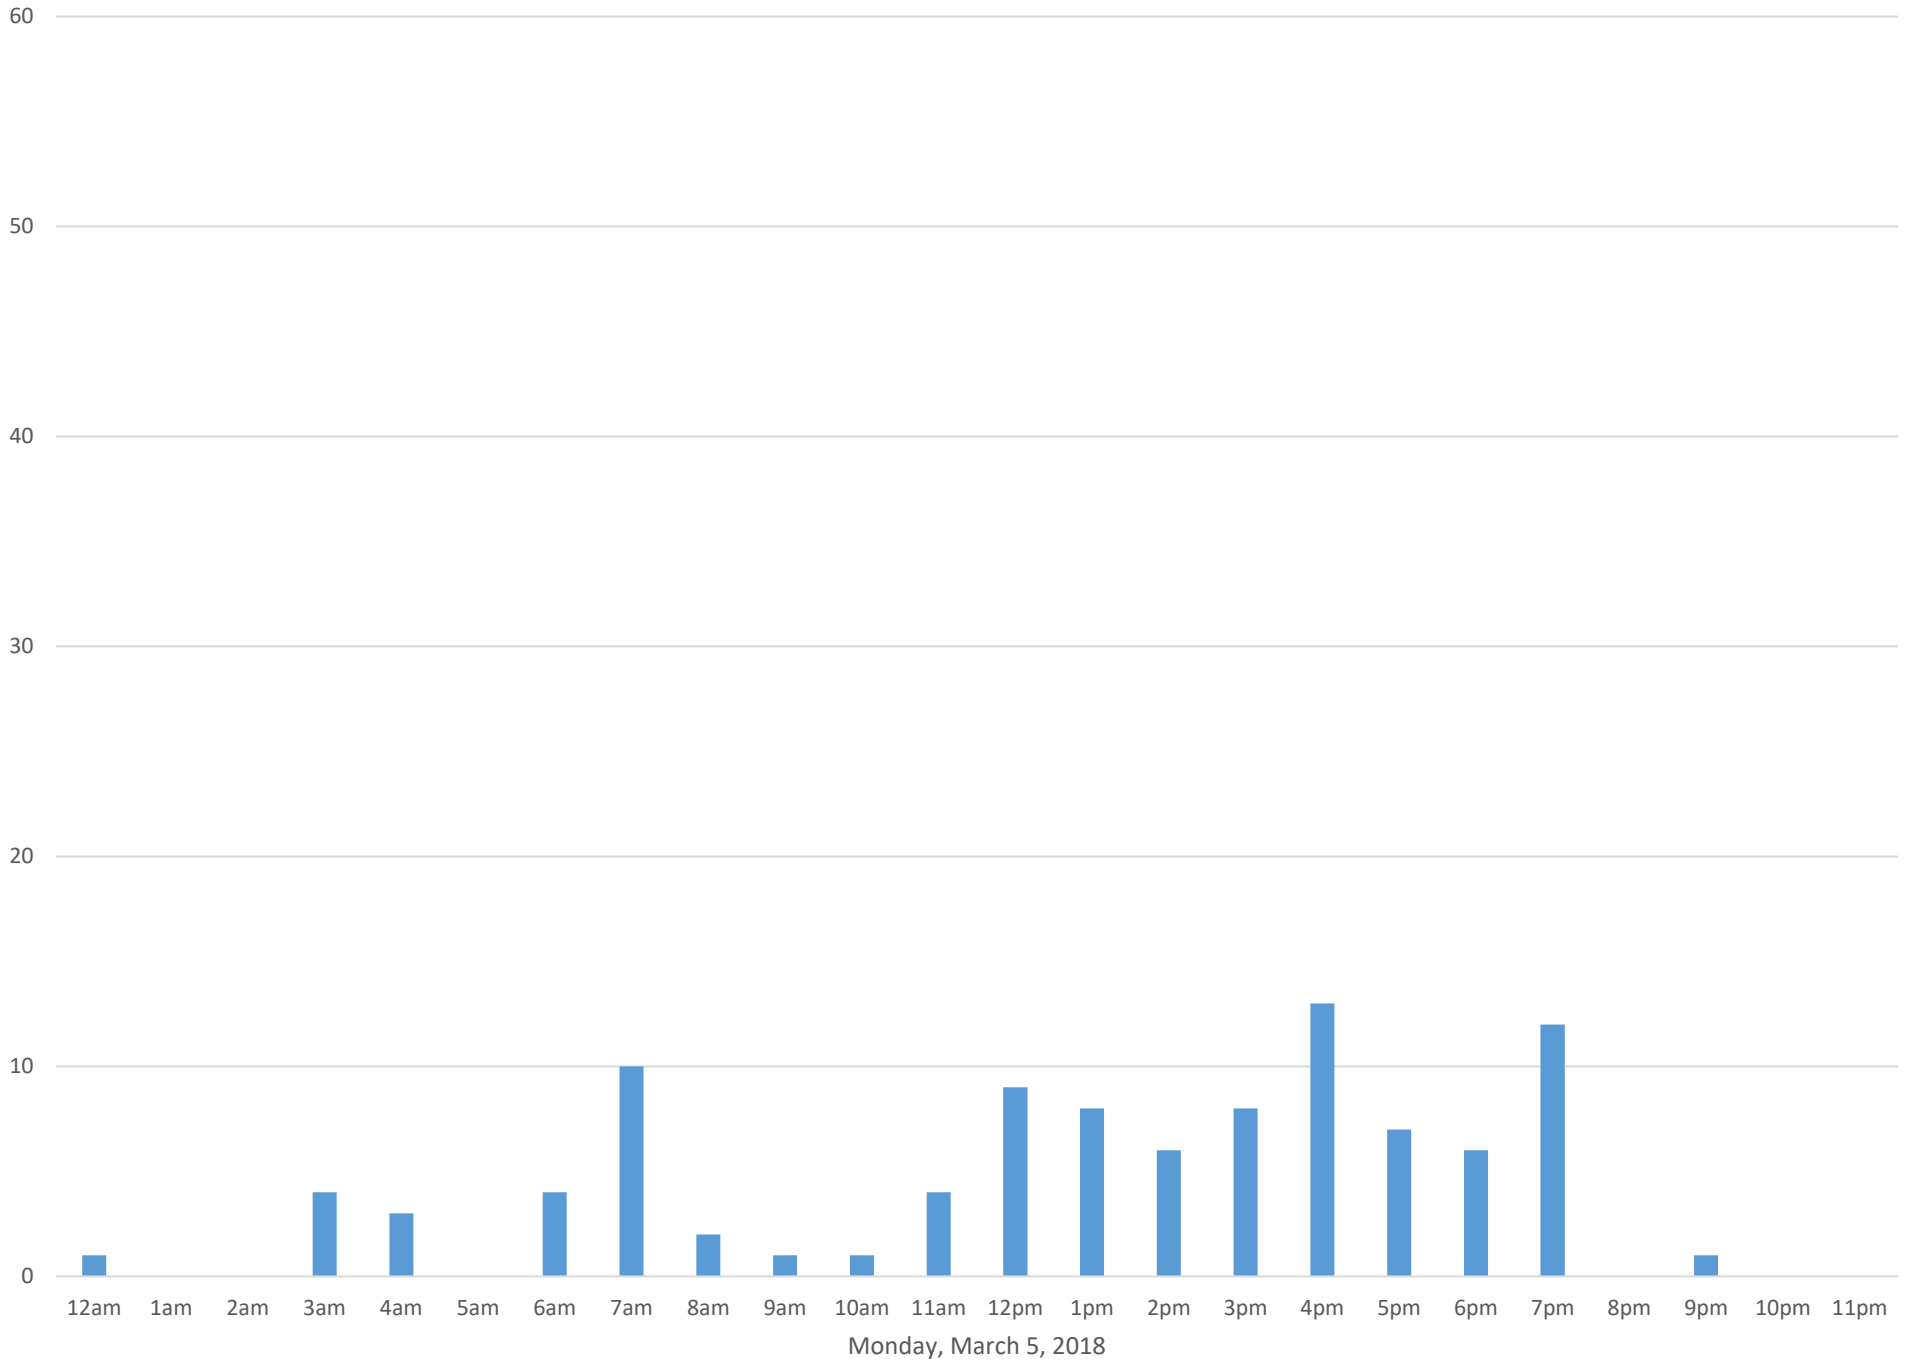

Squalicum Creek Trail