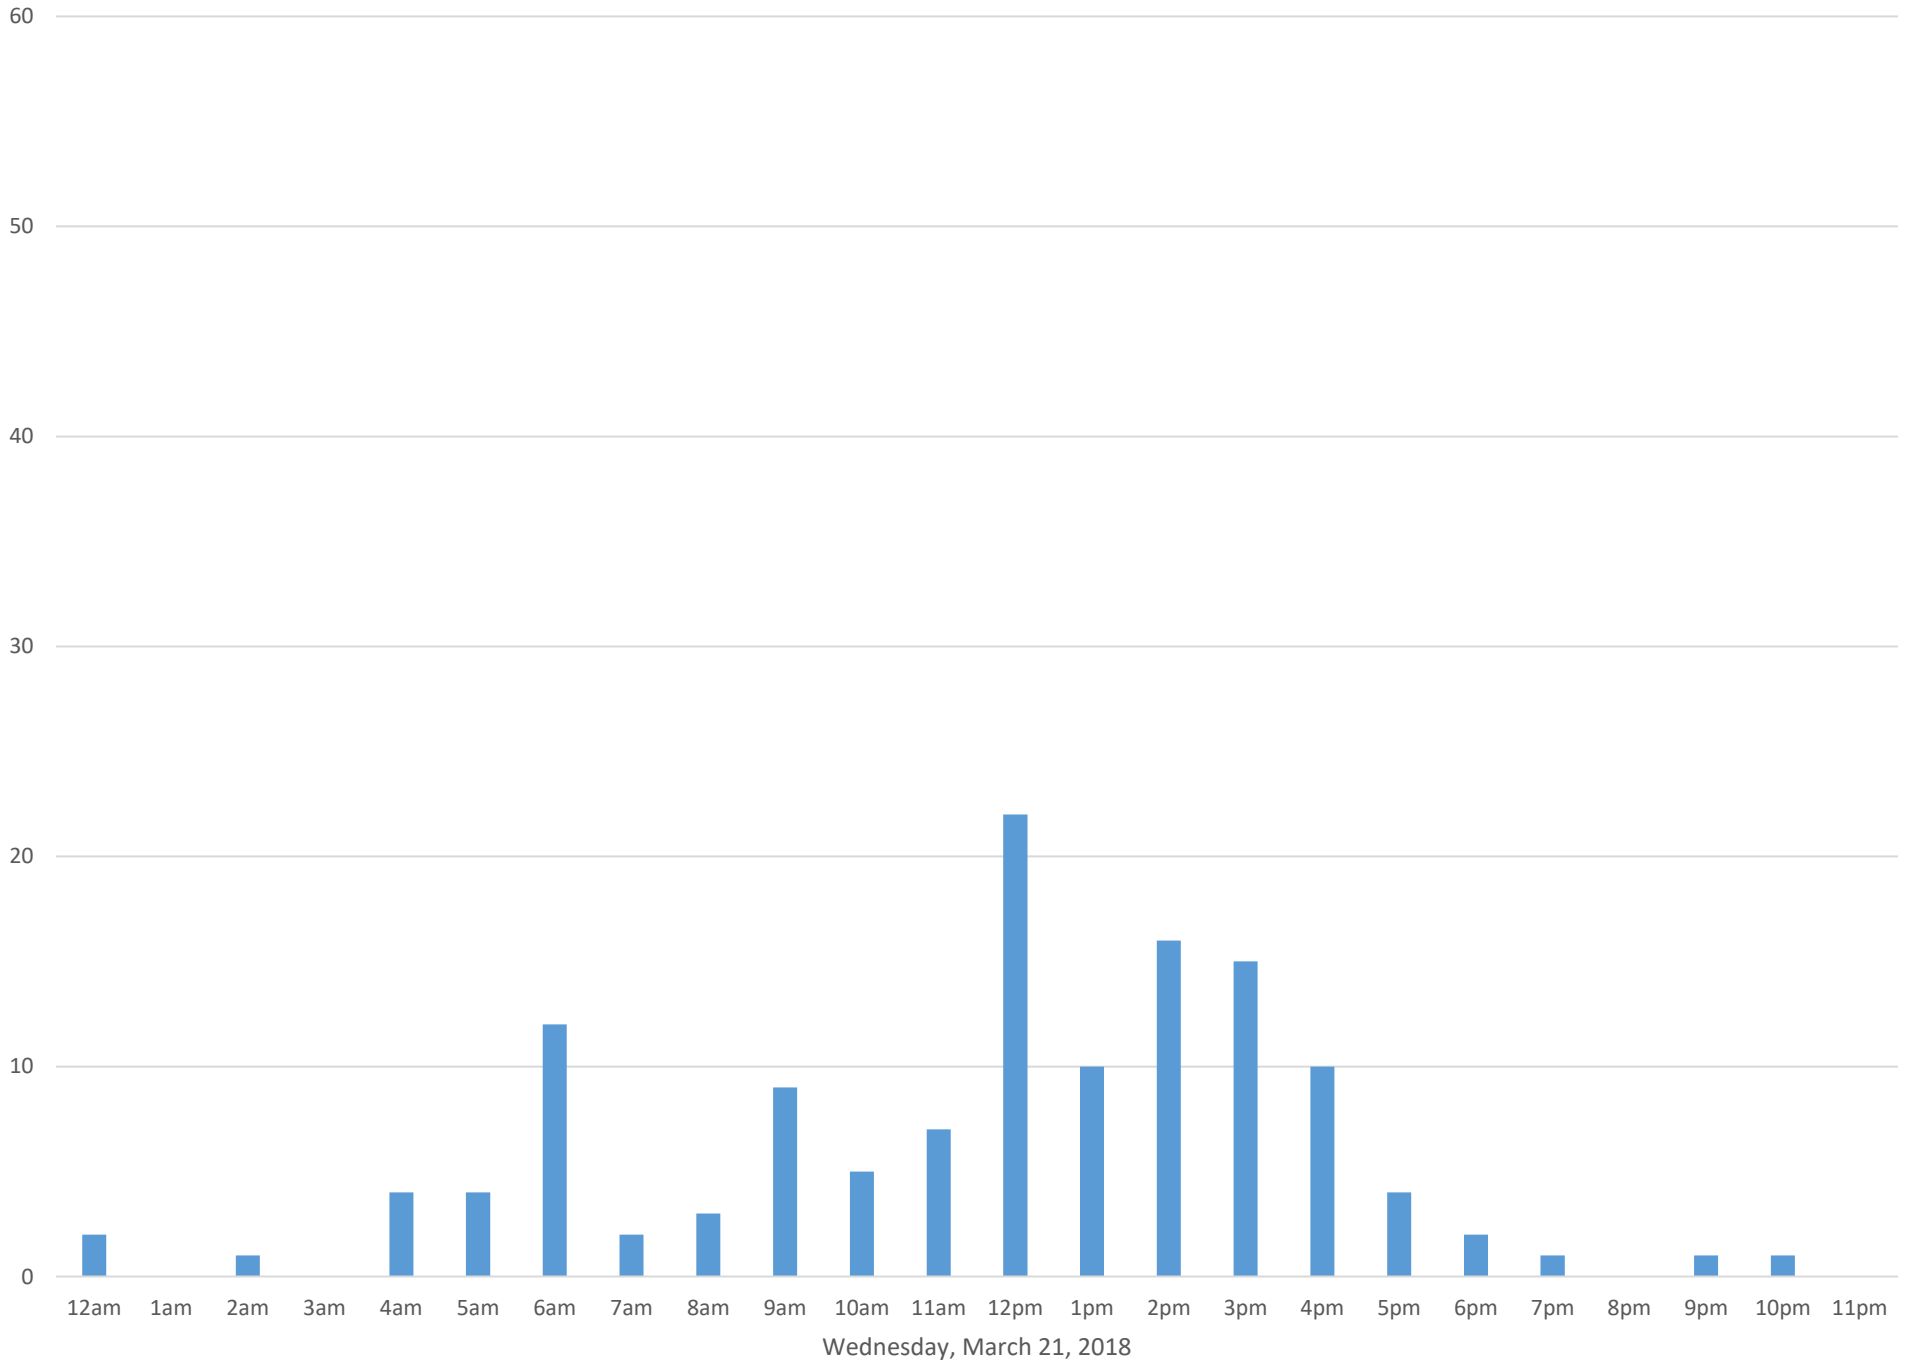

Squalicum Creek Trail