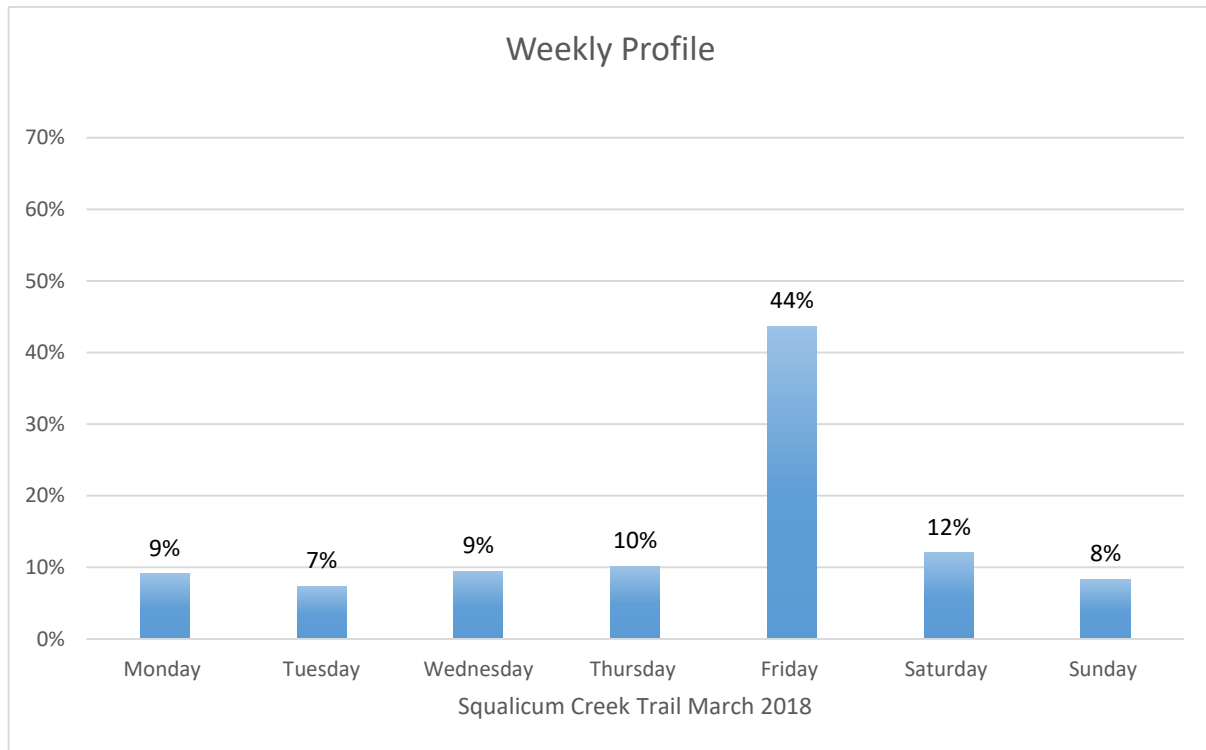

## Data Summary

Total Count 4,109

Daily Average 133

Average Weekend Day 93

Average Weekday 149

Highest Daily Count 1384

Busiest Day of the Week Friday, March 23, 2018

### Weekly Profile

Monday 9%

Tuesday 7%

Wednesday 9%

Thursday 10%

Friday 44%

Saturday 12%

Sunday 8%