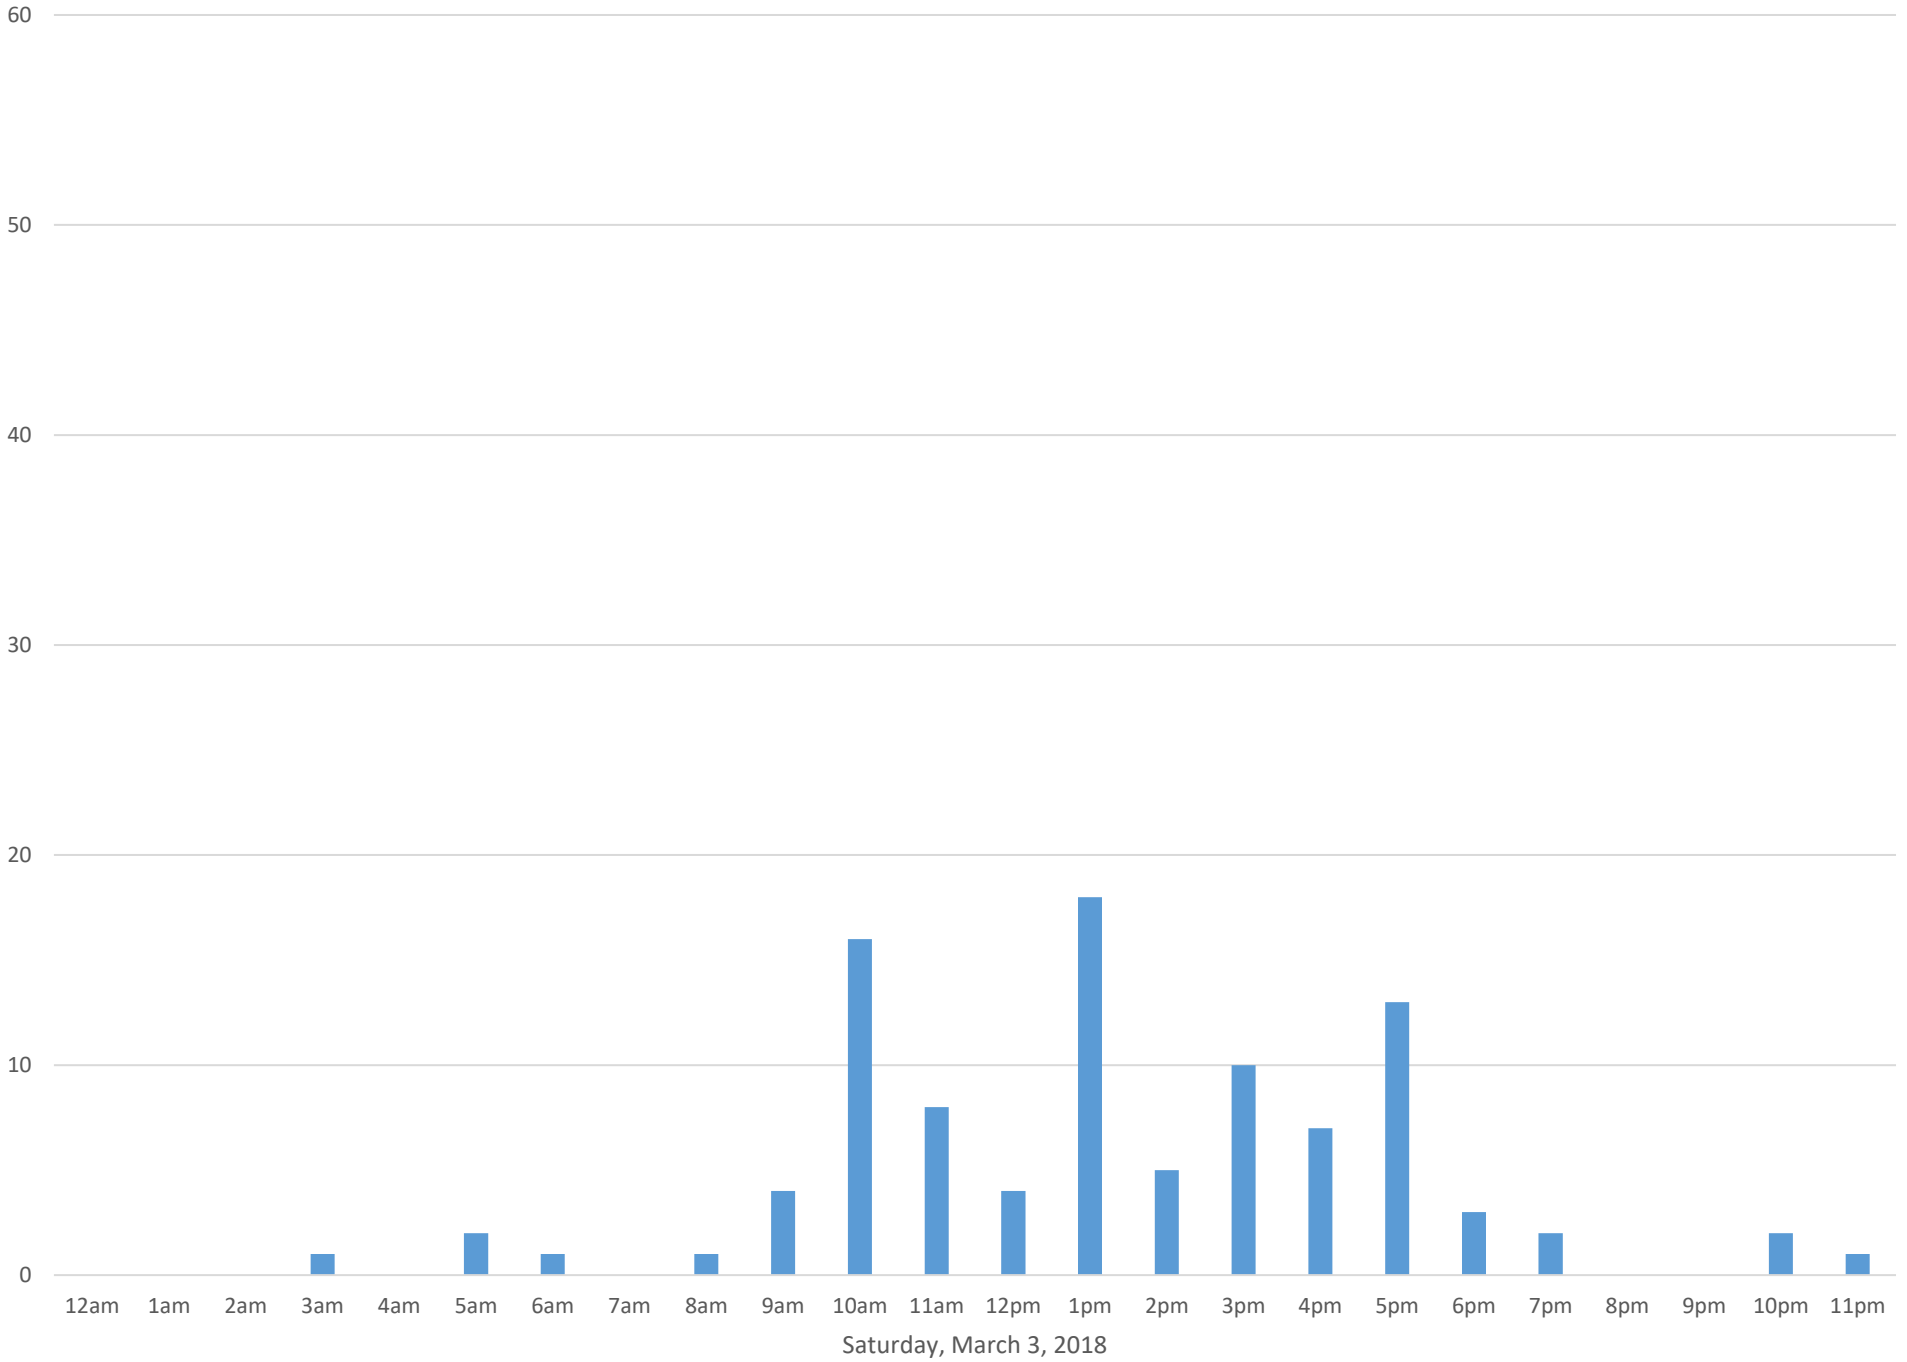

Squalicum Creek Trail