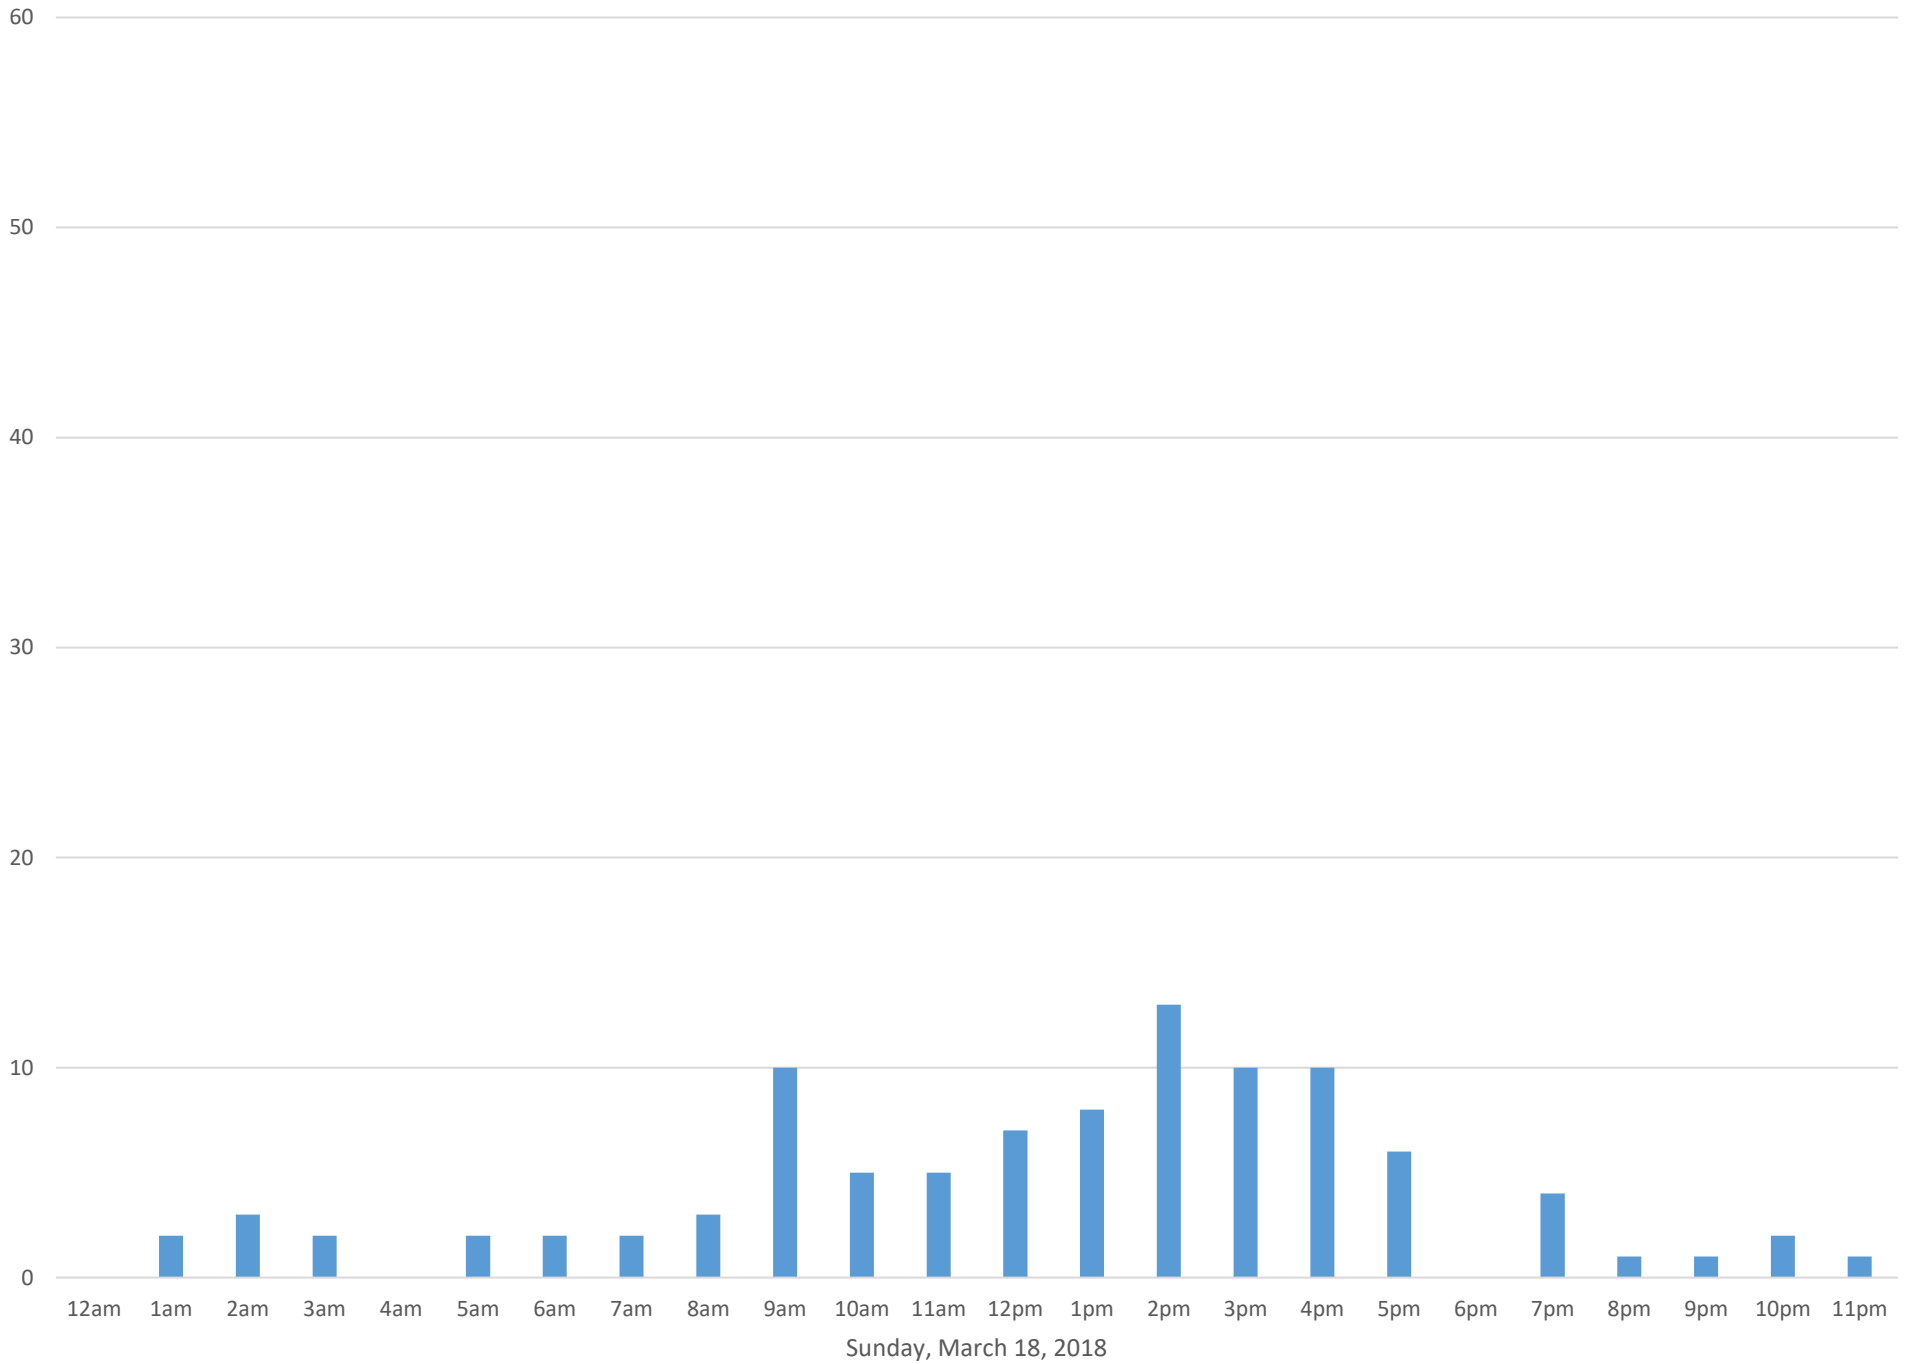

Squalicum Creek Trail

Sunday, March 18, 2018