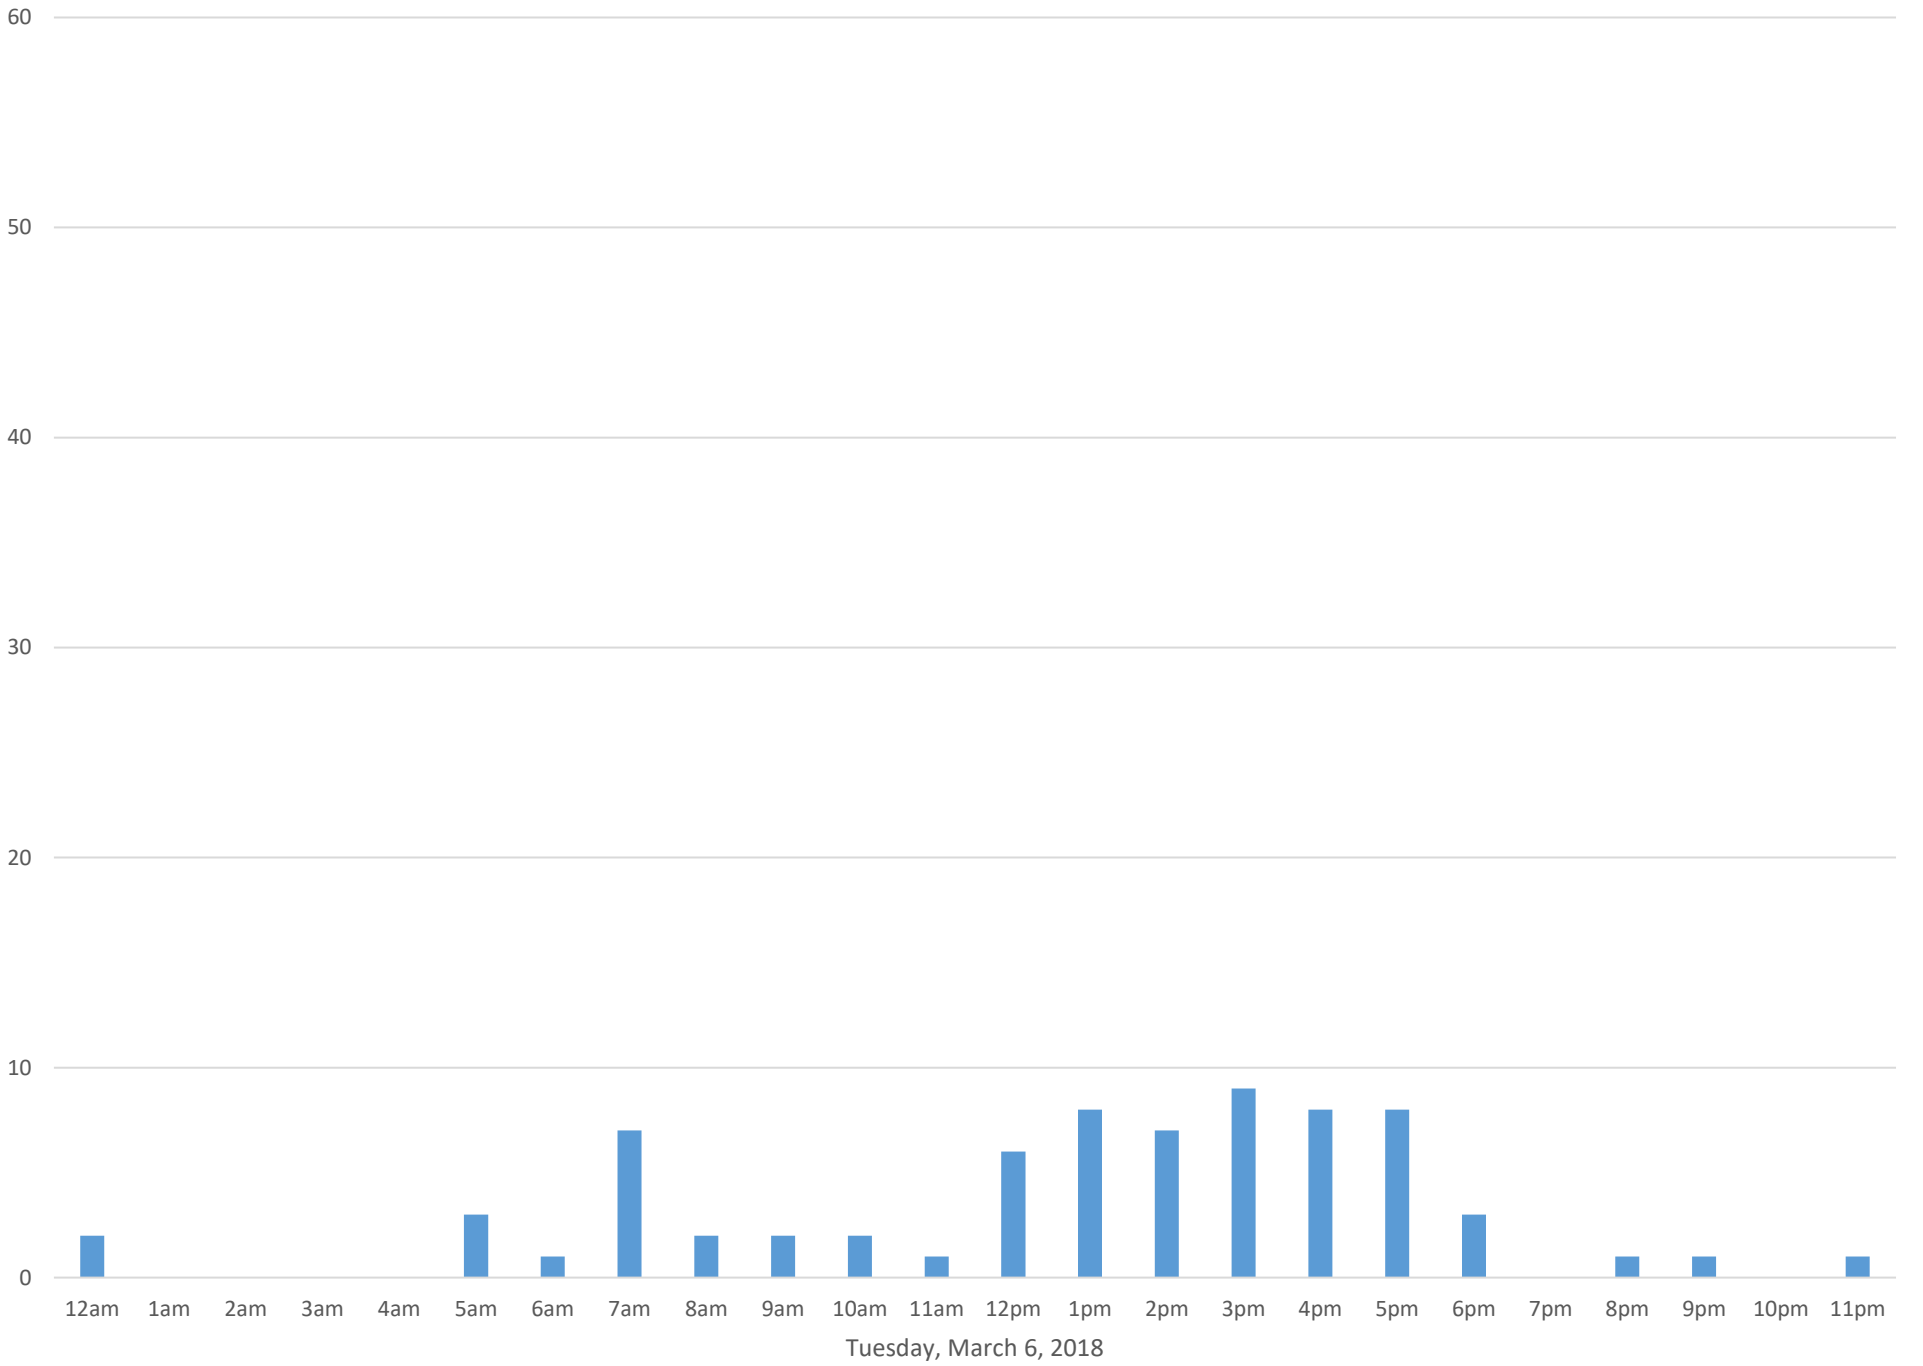

Squalicum Creek Trail