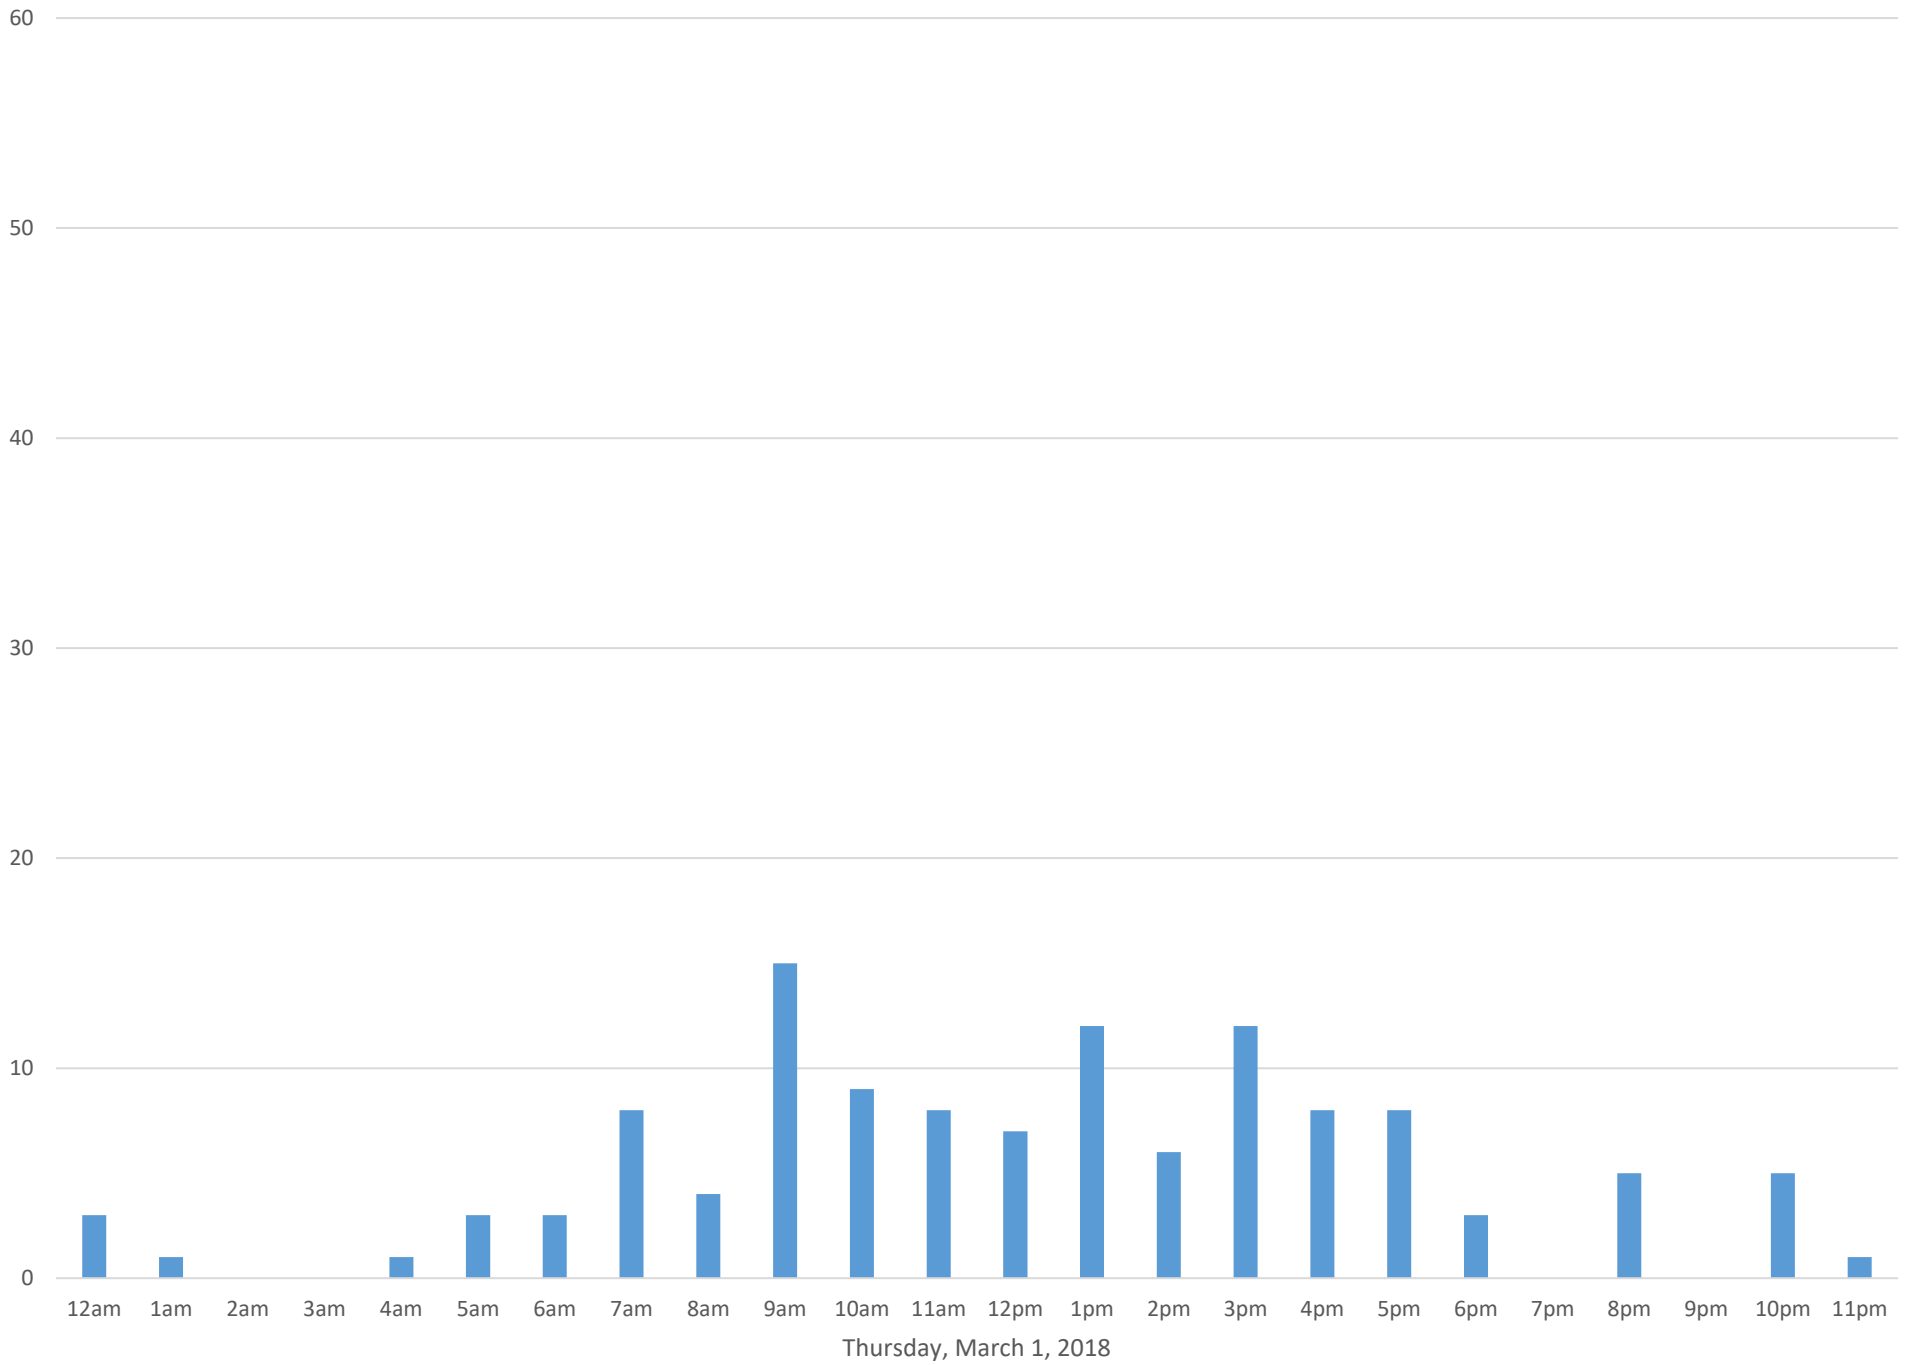

Squalicum Creek Trail