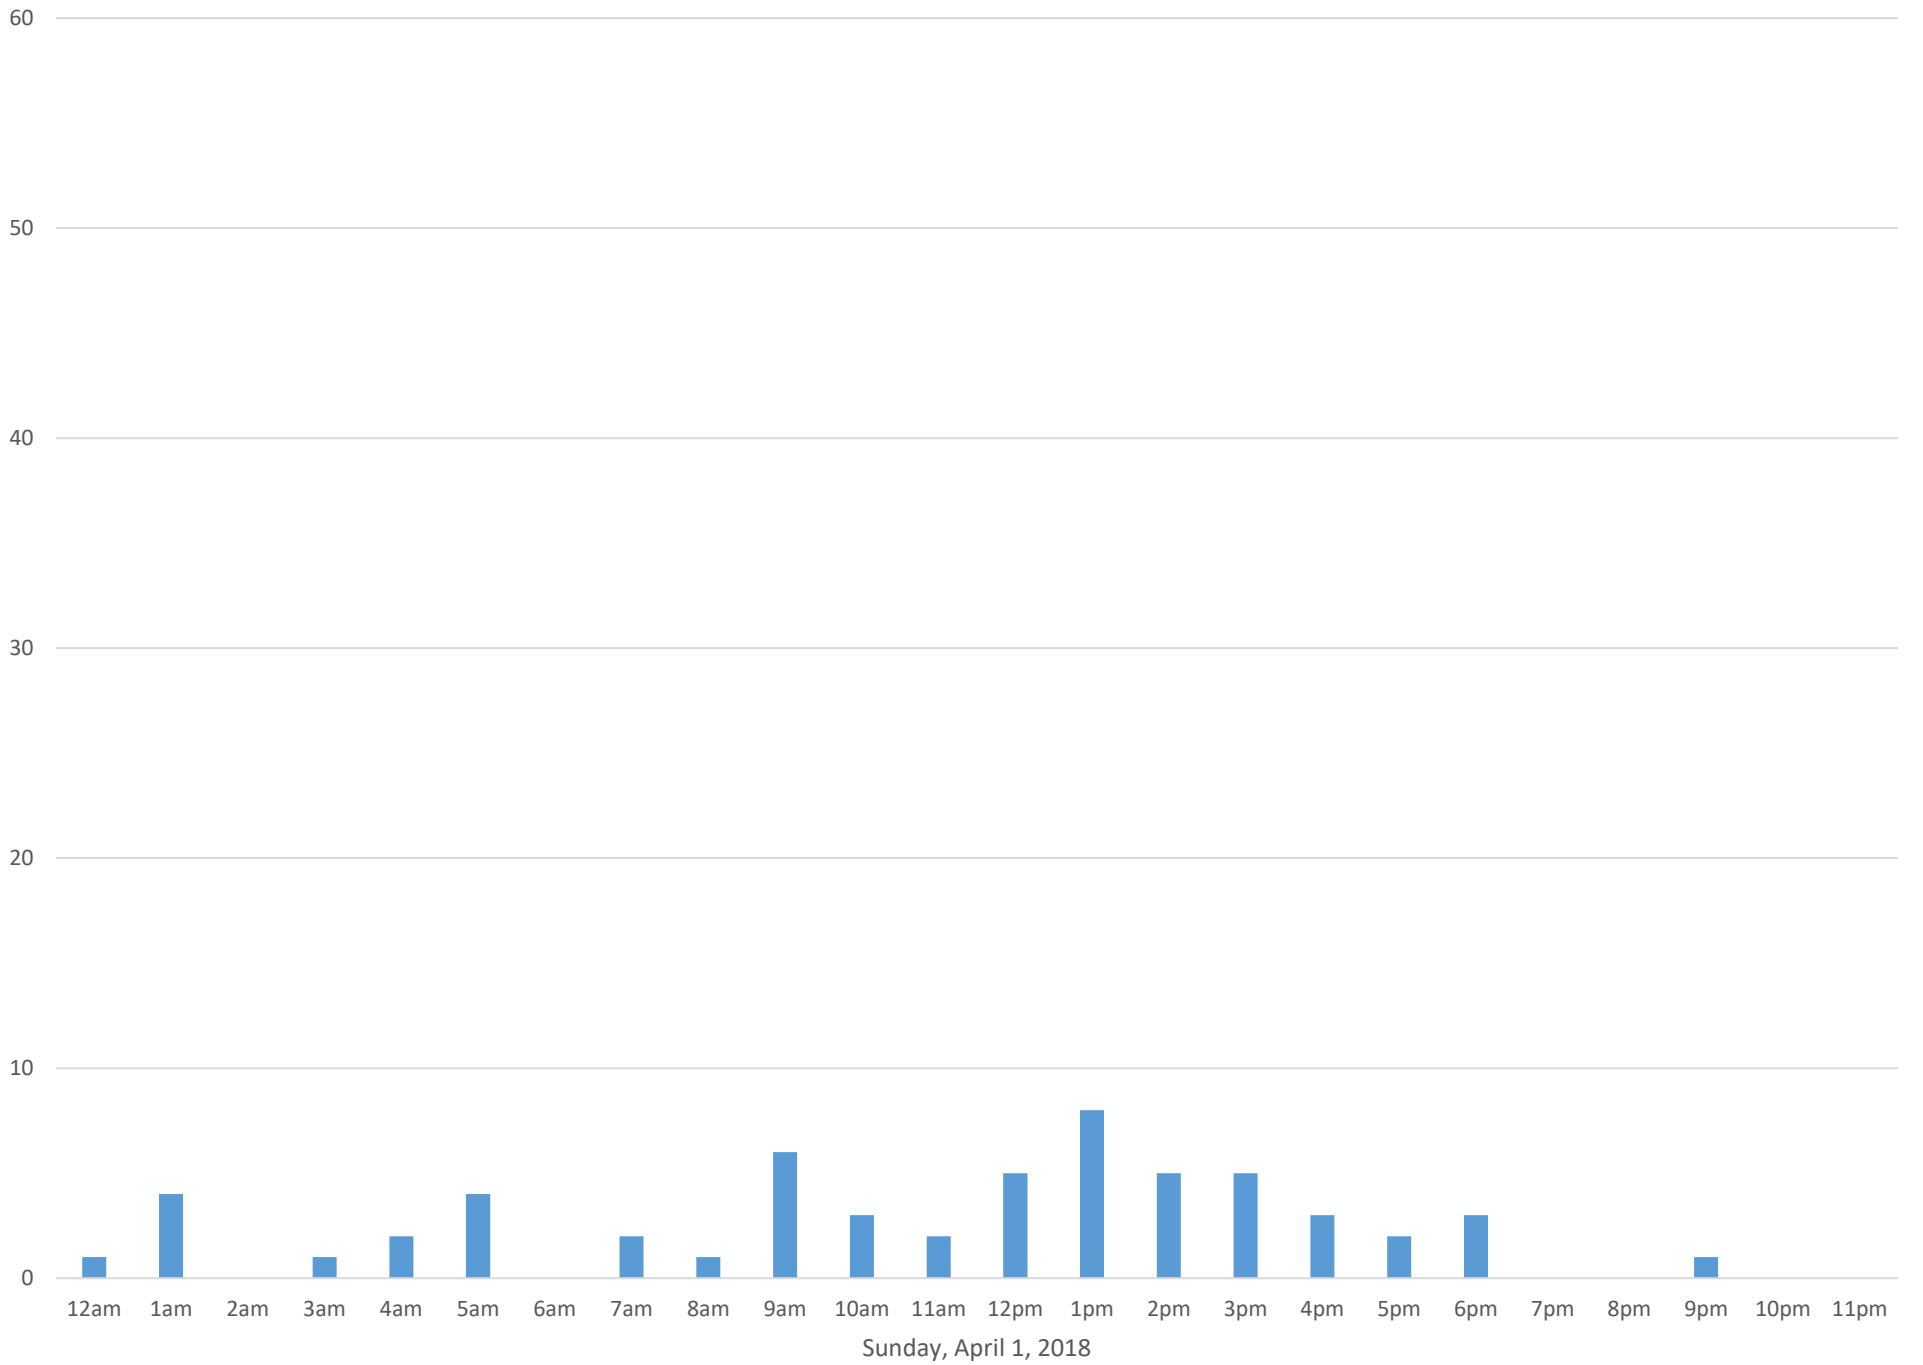

Squalicum Creek Trail

Data Summary

Total Count 8,646

Daily Average 721

Average Weekend Day 326

Average Weekday 918

Highest Daily Count 5895

Busiest Day of the Week Friday, April 27, 2018

Weekly Profile

Monday 2%

Tuesday 1%

Wednesday 1%

Thursday 12%

Friday 69%

Saturday 14%

Sunday 1%

Squalicum Creek Trail April 2018

Monthly Data

Total Count = 8646

Squalicum Creek Trail

Squalicum Creek Trail

Squalicum Creek Trail

Squalicum Creek Trail

Squalicum Creek Trail