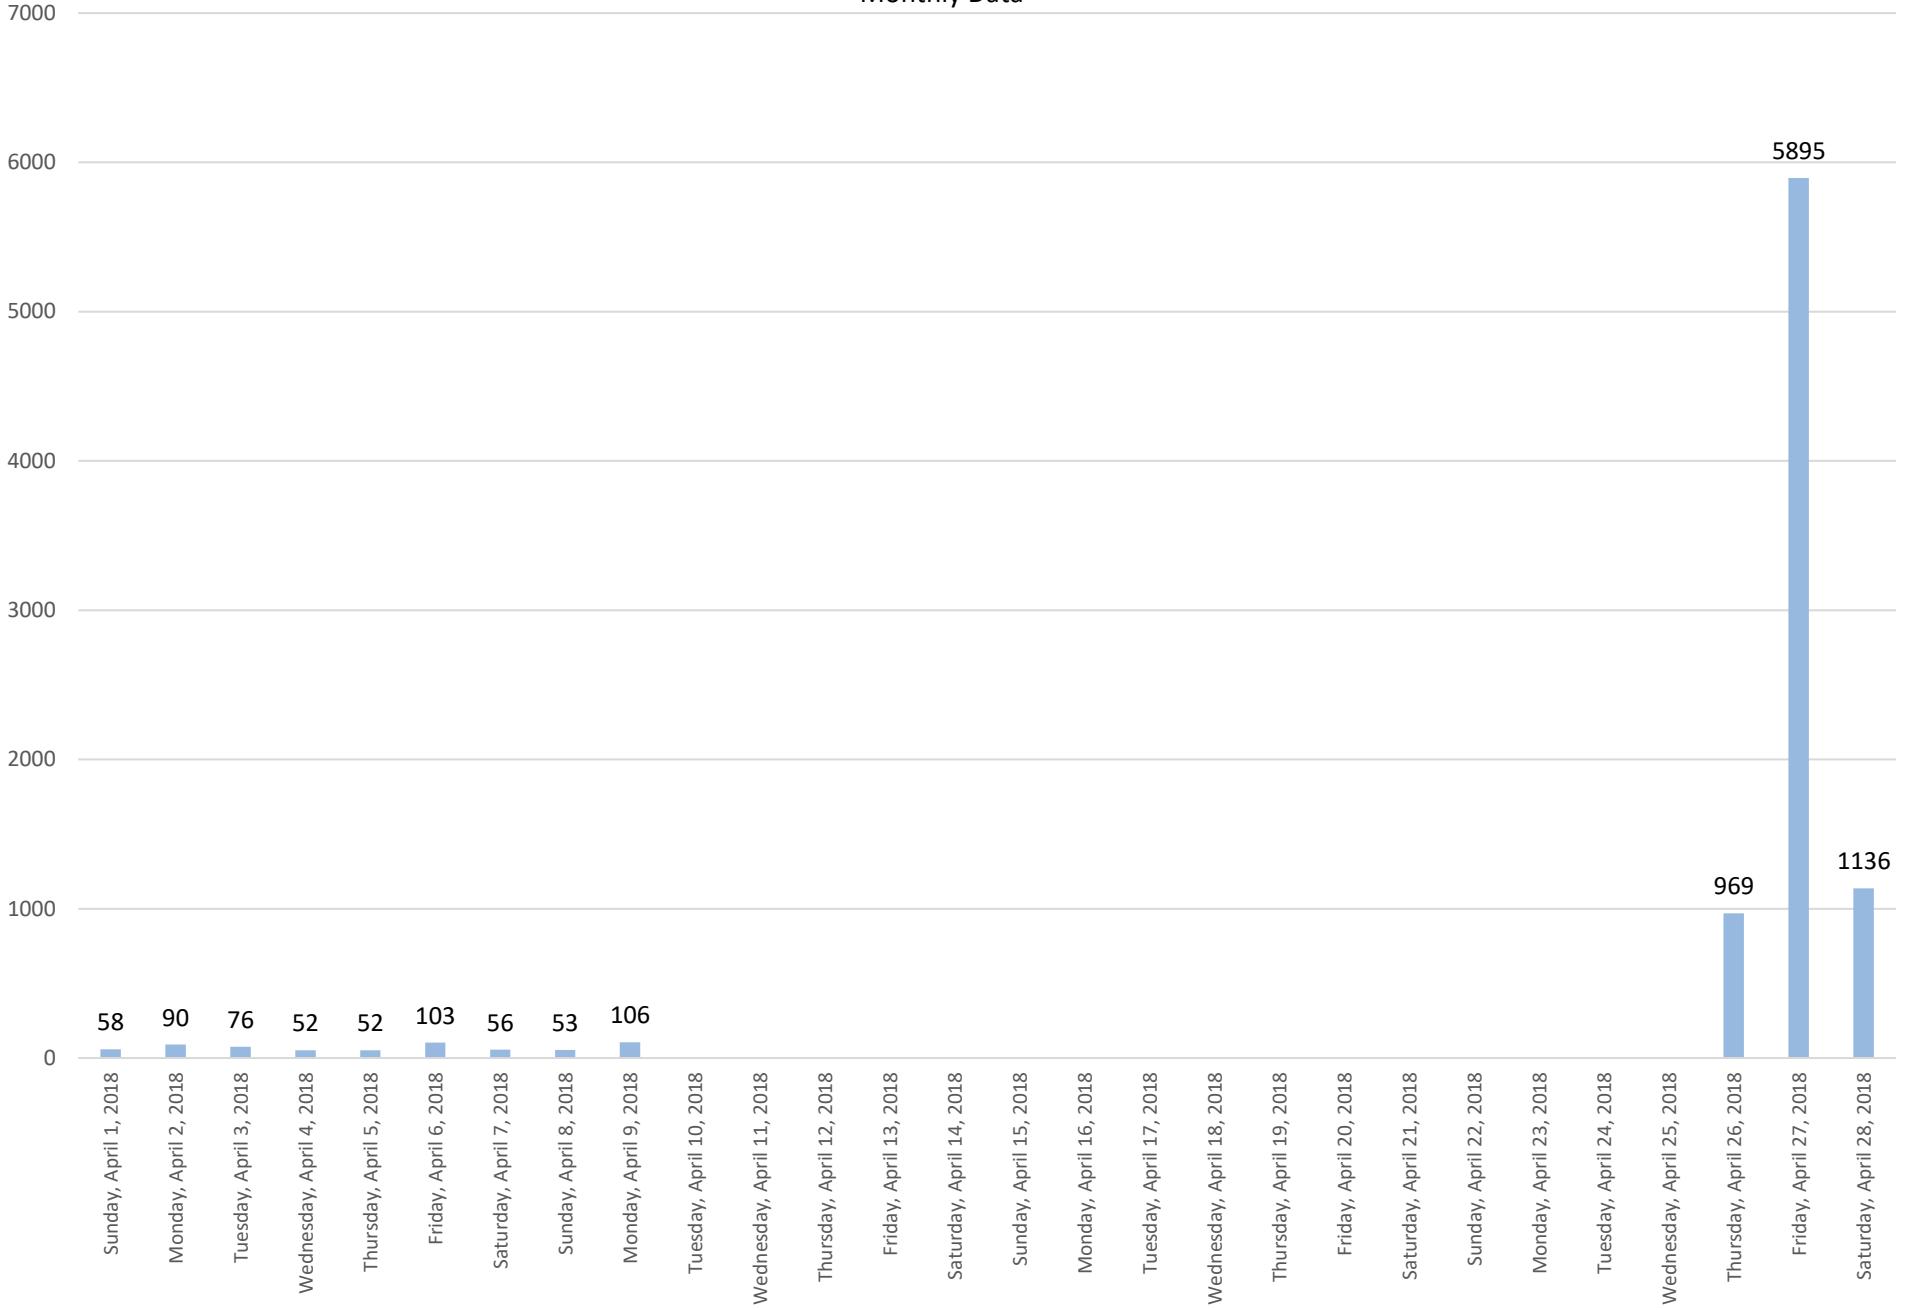

Squalicum Creek Trail

Data Summary

Total Count 8,646

Daily Average 721

Average Weekend Day 326

Average Weekday 918

Highest Daily Count 5895

Busiest Day of the Week Friday, April 27, 2018

Weekly Profile

Monday 2%

Tuesday 1%

Wednesday 1%

Thursday 12%

Friday 69%

Saturday 14%

Sunday 1%

Squalicum Creek Trail April 2018

Monthly Data

Total Count = 8646

Squalicum Creek Trail

Squalicum Creek Trail

Squalicum Creek Trail

Squalicum Creek Trail

Squalicum Creek Trail