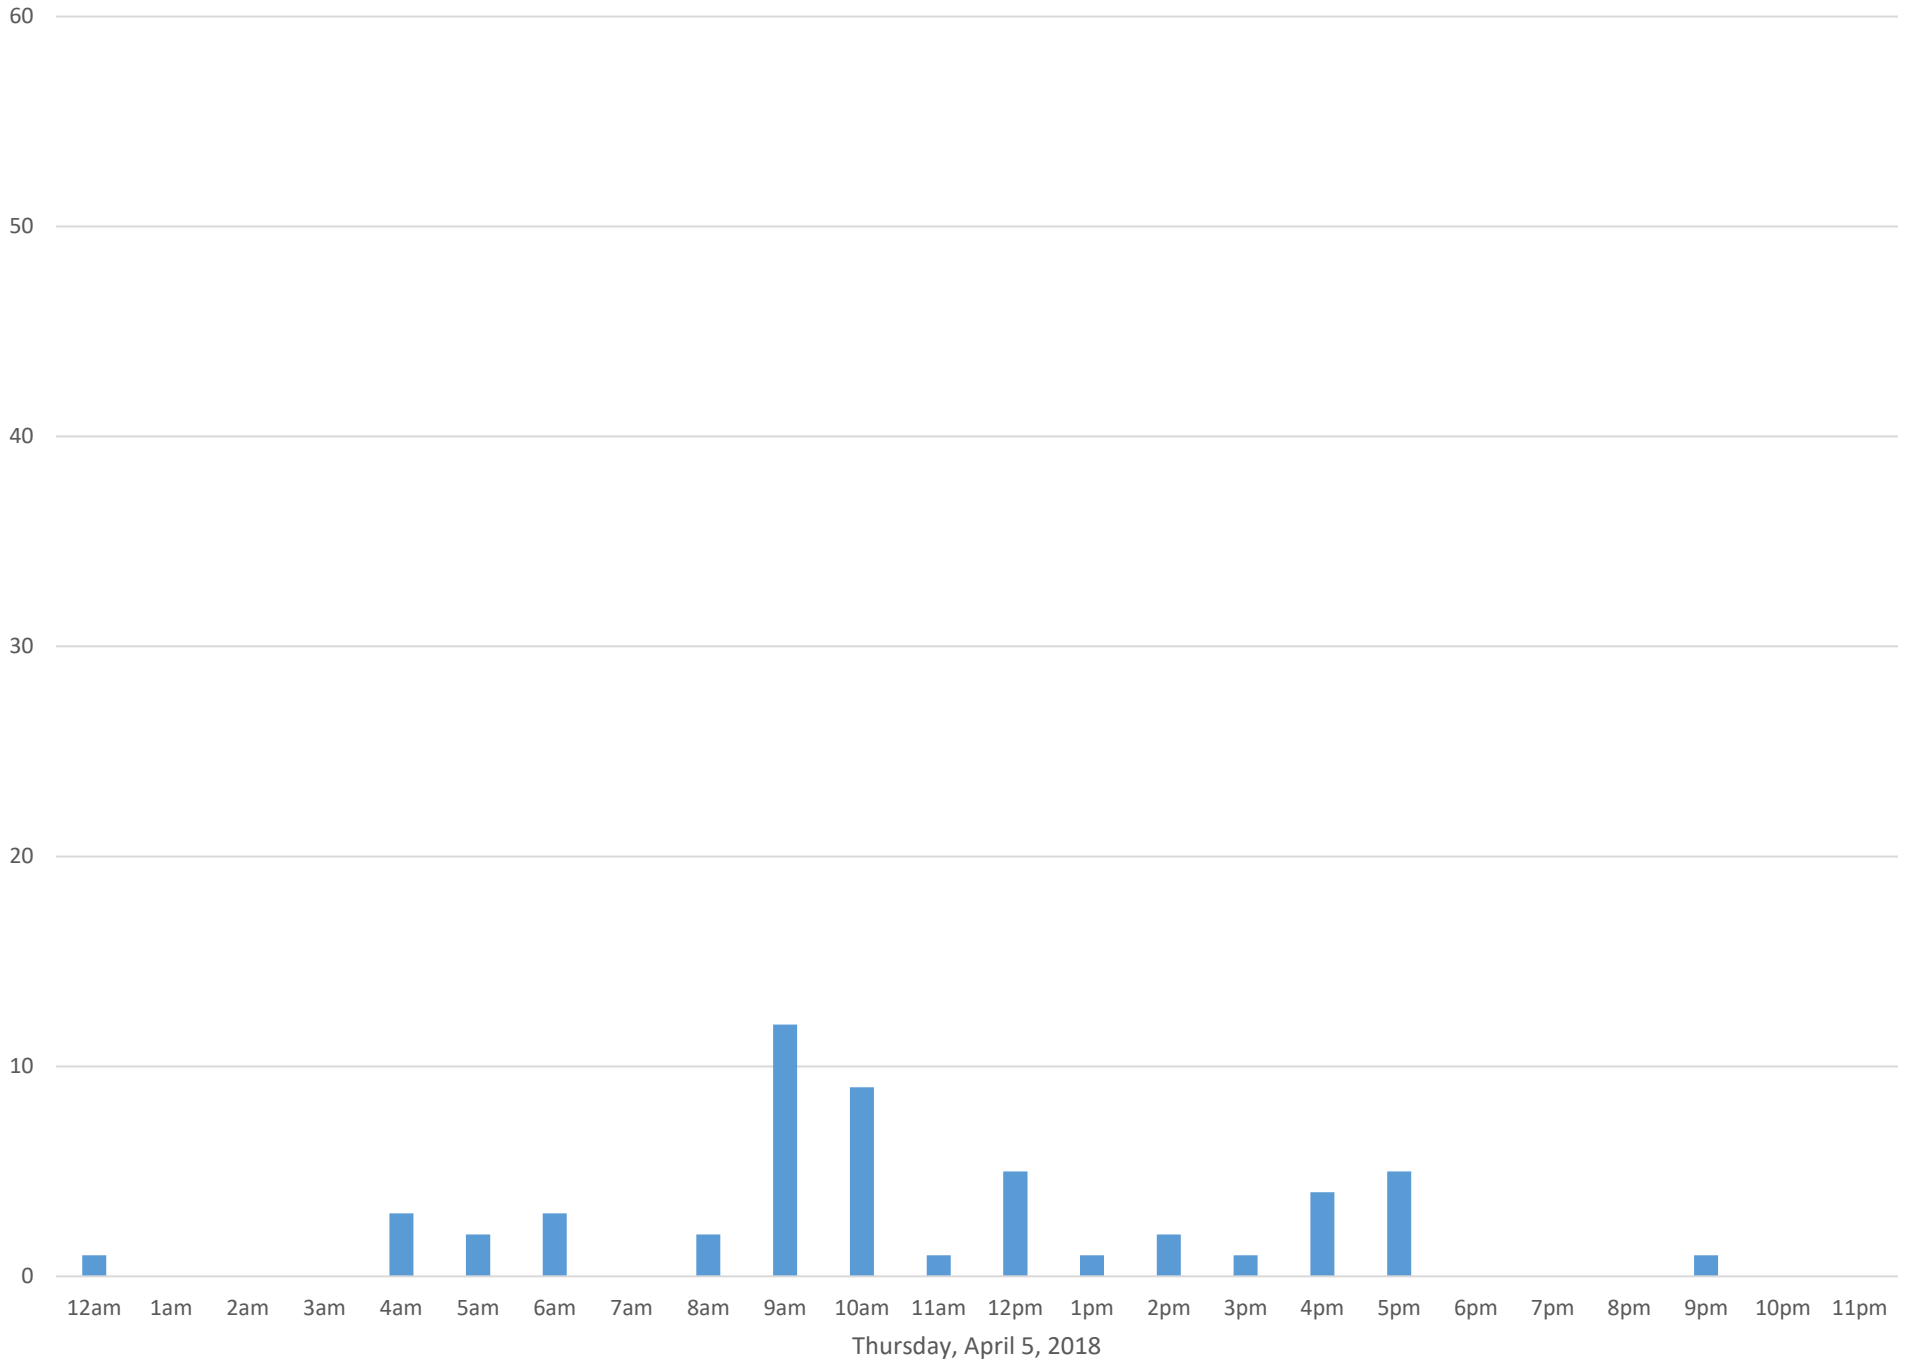

Squalicum Creek Trail

Data Summary

Total Count 8,646

Daily Average 721

Average Weekend Day 326

Average Weekday 918

Highest Daily Count 5895

Busiest Day of the Week Friday, April 27, 2018

Weekly Profile

Monday 2%

Tuesday 1%

Wednesday 1%

Thursday 12%

Friday 69%

Saturday 14%

Sunday 1%

Squalicum Creek Trail April 2018

Monthly Data

Total Count = 8646

Squalicum Creek Trail

Squalicum Creek Trail

Squalicum Creek Trail

Squalicum Creek Trail

Squalicum Creek Trail

Thursday, April 5, 2018

Squalicum Creek Trail

Squalicum Creek Trail

Squalicum Creek Trail

Squalicum Creek Trail

Squalicum Creek Trail

Squalicum Creek Trail

Squalicum Creek Trail