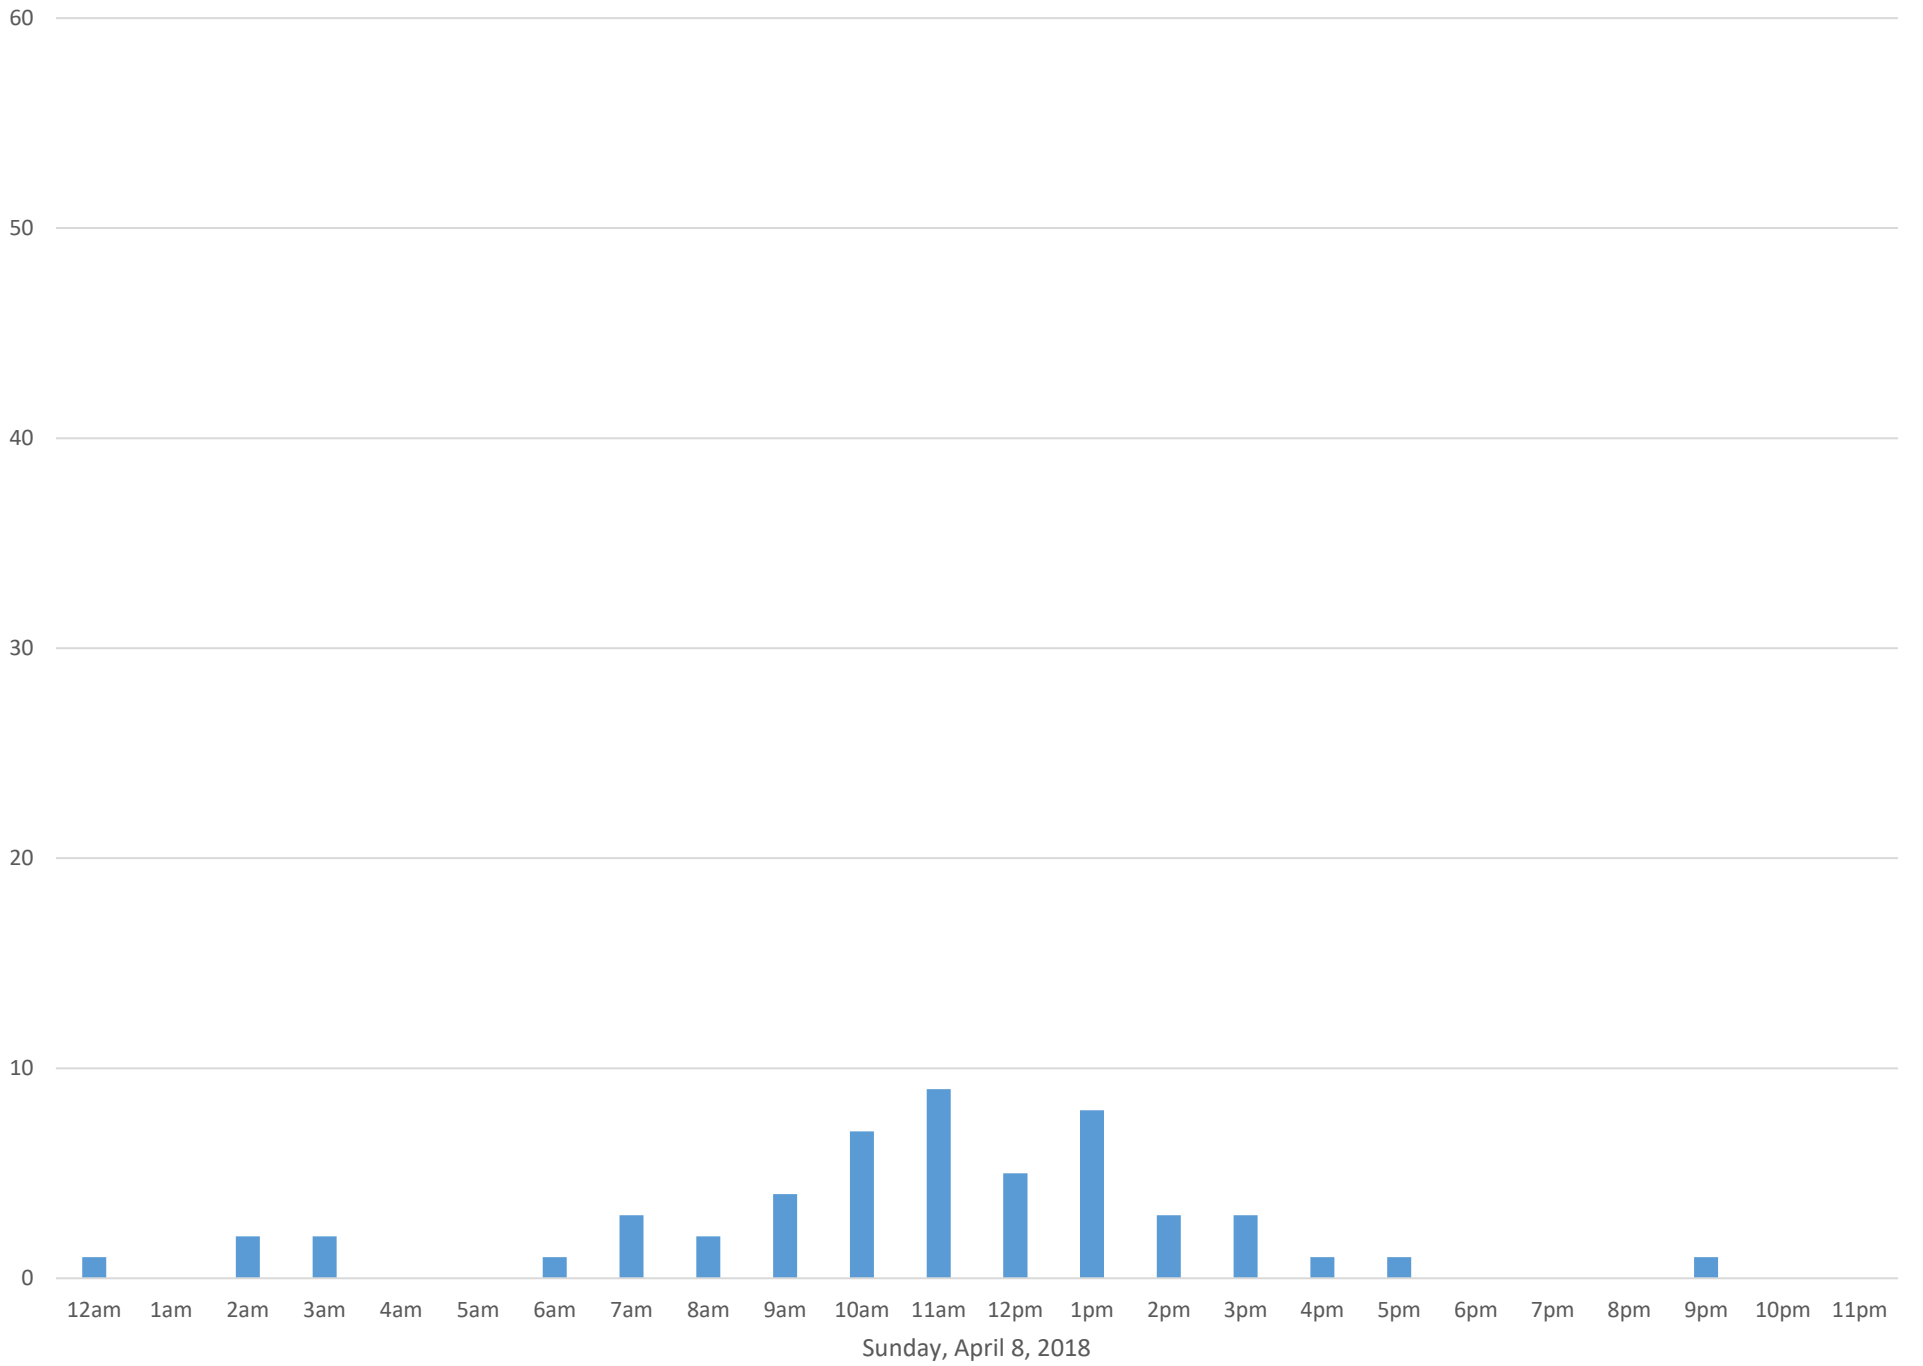

Squalicum Creek Trail

Data Summary

Total Count 8,646

Daily Average 721

Average Weekend Day 326

Average Weekday 918

Highest Daily Count 5895

Busiest Day of the Week Friday, April 27, 2018

Squalicum Creek Trail April 2018

Monthly Data

Total Count = 8646

Squalicum Creek Trail

Squalicum Creek Trail

Squalicum Creek Trail

Squalicum Creek Trail

Squalicum Creek Trail

Thursday, April 5, 2018

Squalicum Creek Trail

Squalicum Creek Trail

Squalicum Creek Trail

Squalicum Creek Trail

Squalicum Creek Trail

Squalicum Creek Trail

Squalicum Creek Trail