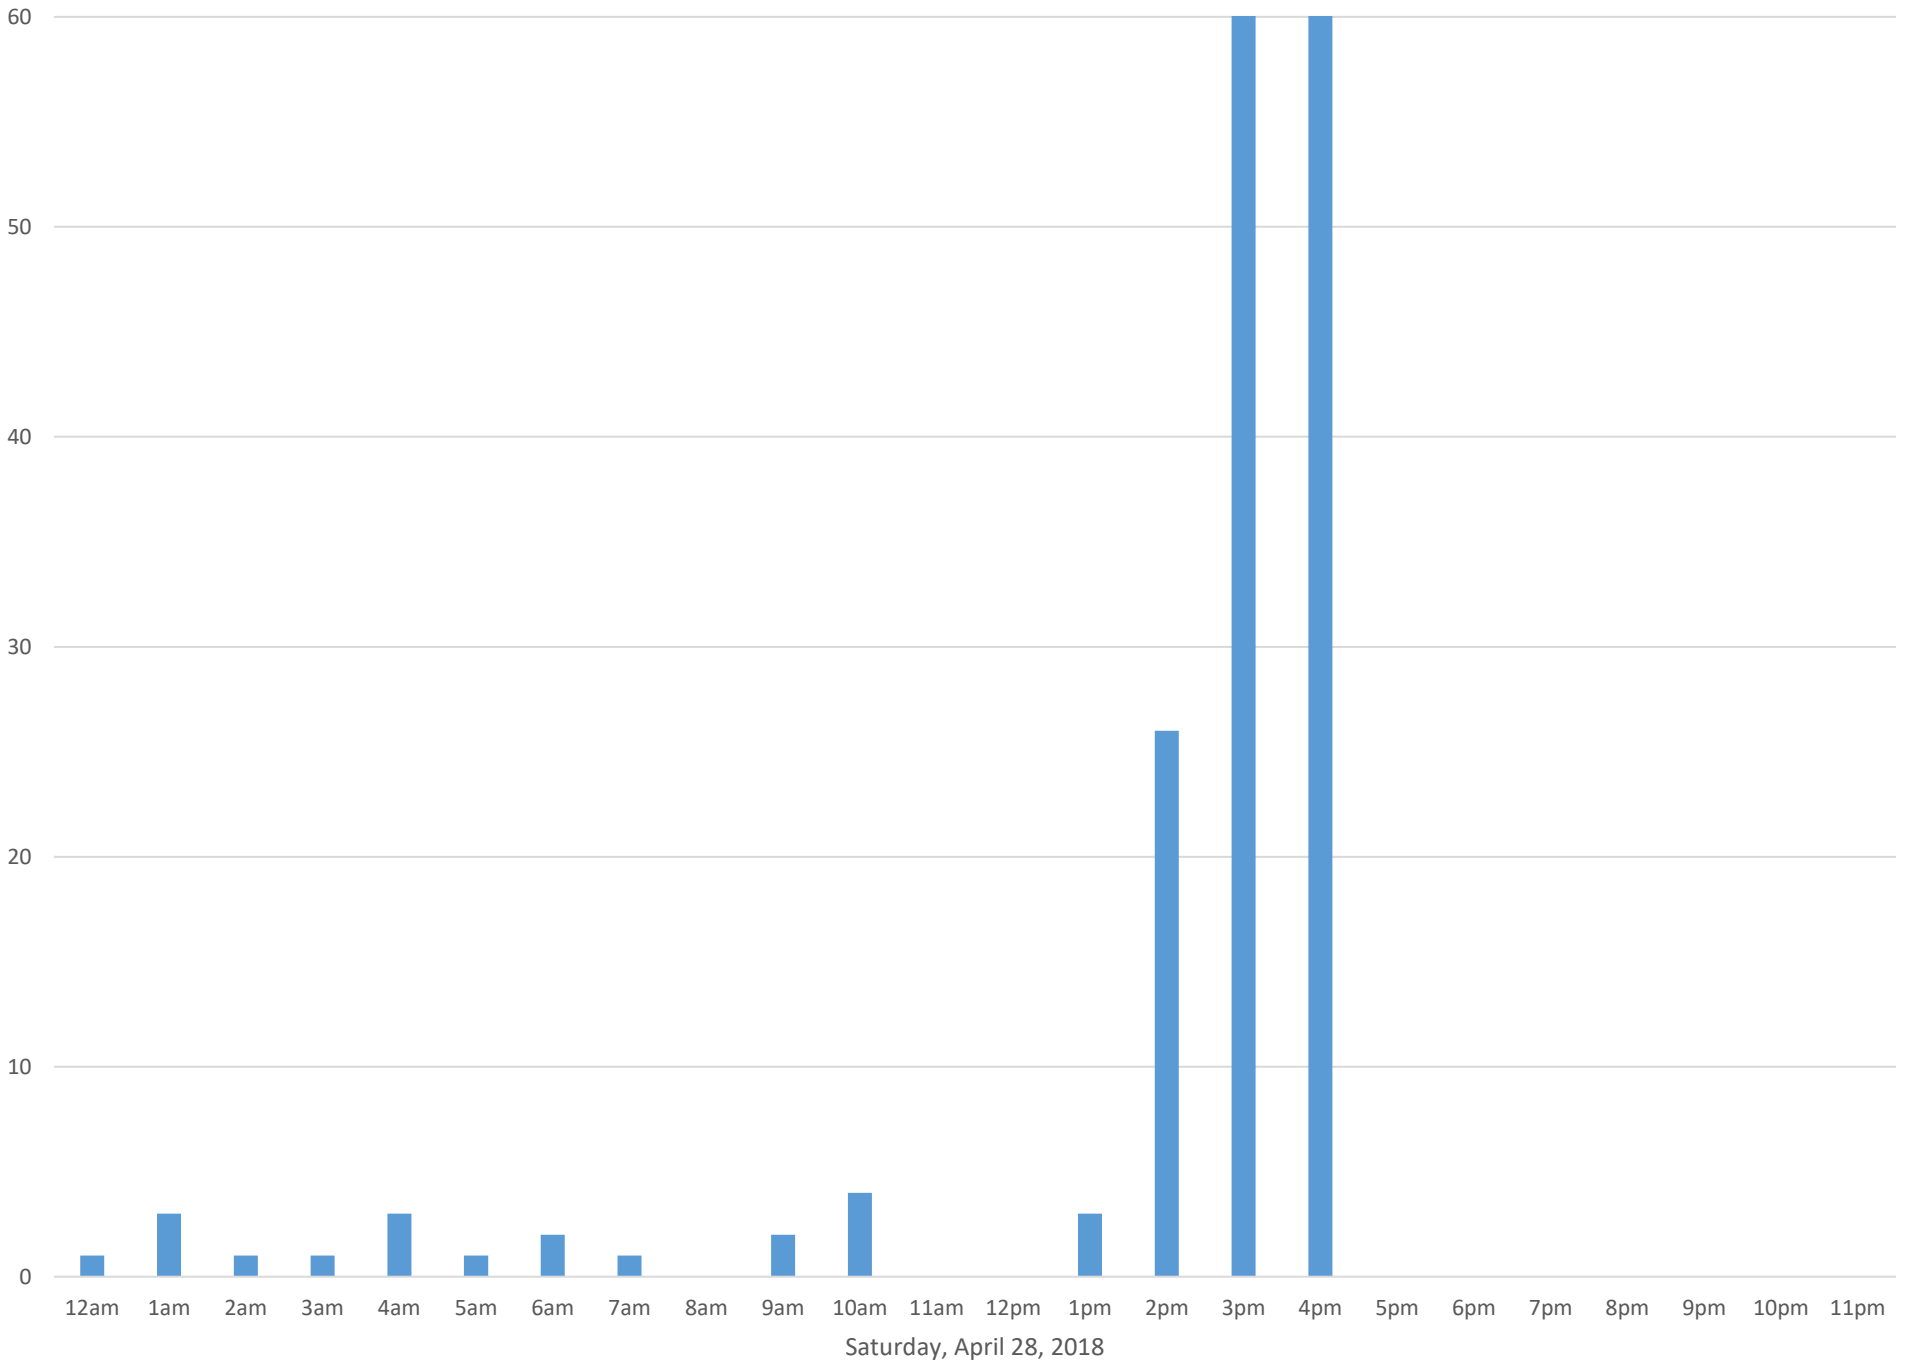

Squalicum Creek Trail

Data Summary

Total Count 8,646

Daily Average 721

Average Weekend Day 326

Average Weekday 918

Highest Daily Count 5895

Busiest Day of the Week Friday, April 27, 2018

Squalicum Creek Trail April 2018

Monthly Data

Total Count = 8646

Squalicum Creek Trail

Squalicum Creek Trail

Squalicum Creek Trail

Squalicum Creek Trail

Squalicum Creek Trail

Thursday, April 5, 2018

Squalicum Creek Trail

Squalicum Creek Trail

Squalicum Creek Trail

Squalicum Creek Trail

Squalicum Creek Trail

Squalicum Creek Trail

Squalicum Creek Trail