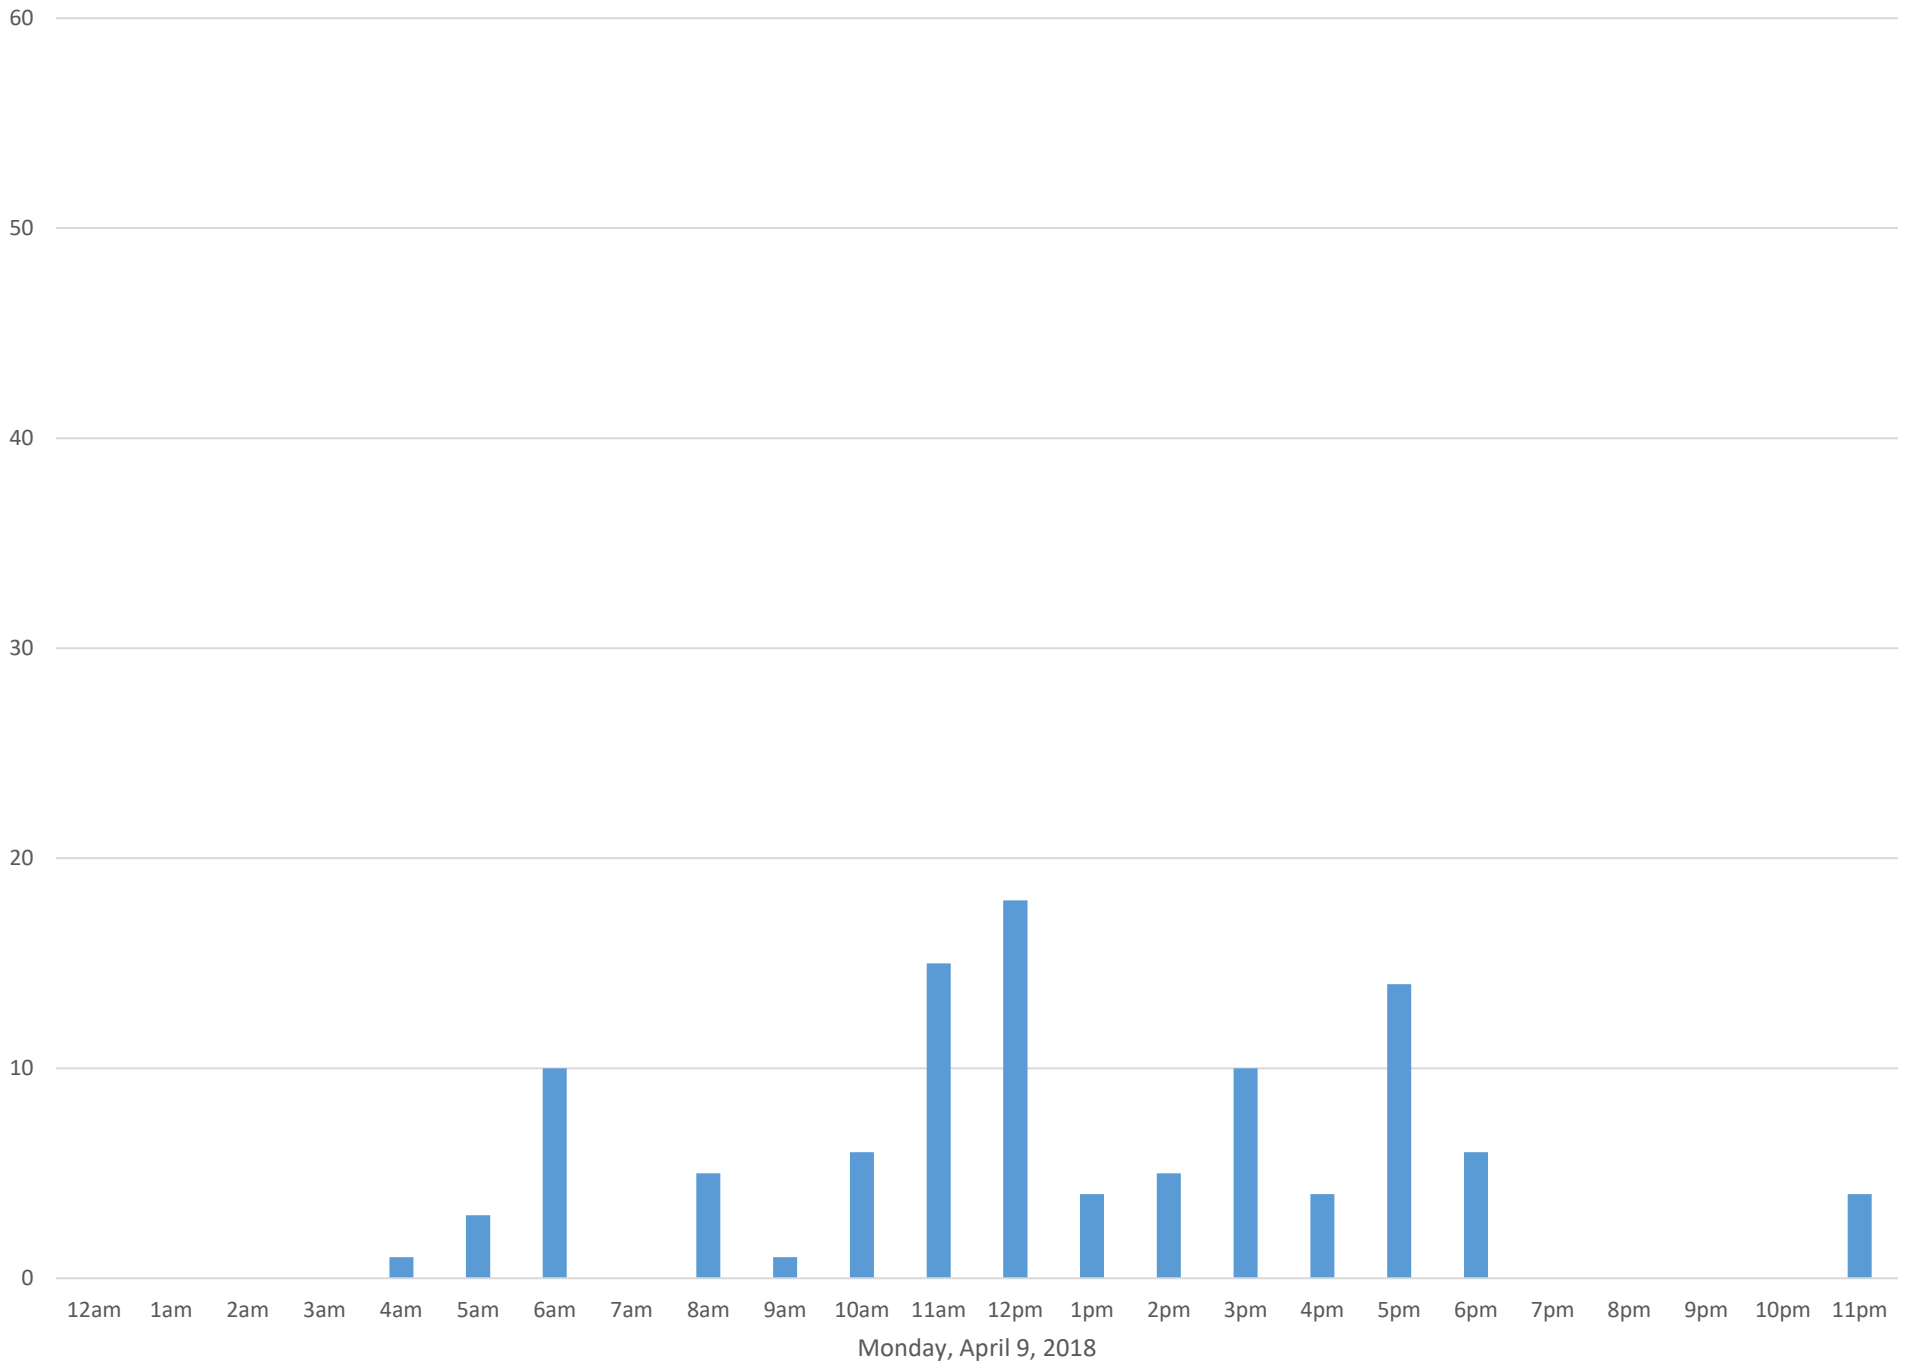

Squalicum Creek Trail

Data Summary

Total Count 8,646

Daily Average 721

Average Weekend Day 326

Average Weekday 918

Highest Daily Count 5895

Busiest Day of the Week Friday, April 27, 2018

Squalicum Creek Trail April 2018

Monthly Data

Total Count = 8646

Squalicum Creek Trail

Squalicum Creek Trail

Squalicum Creek Trail

Squalicum Creek Trail

Squalicum Creek Trail

Thursday, April 5, 2018

Squalicum Creek Trail

Squalicum Creek Trail

Squalicum Creek Trail

Squalicum Creek Trail

Squalicum Creek Trail

Squalicum Creek Trail

Squalicum Creek Trail