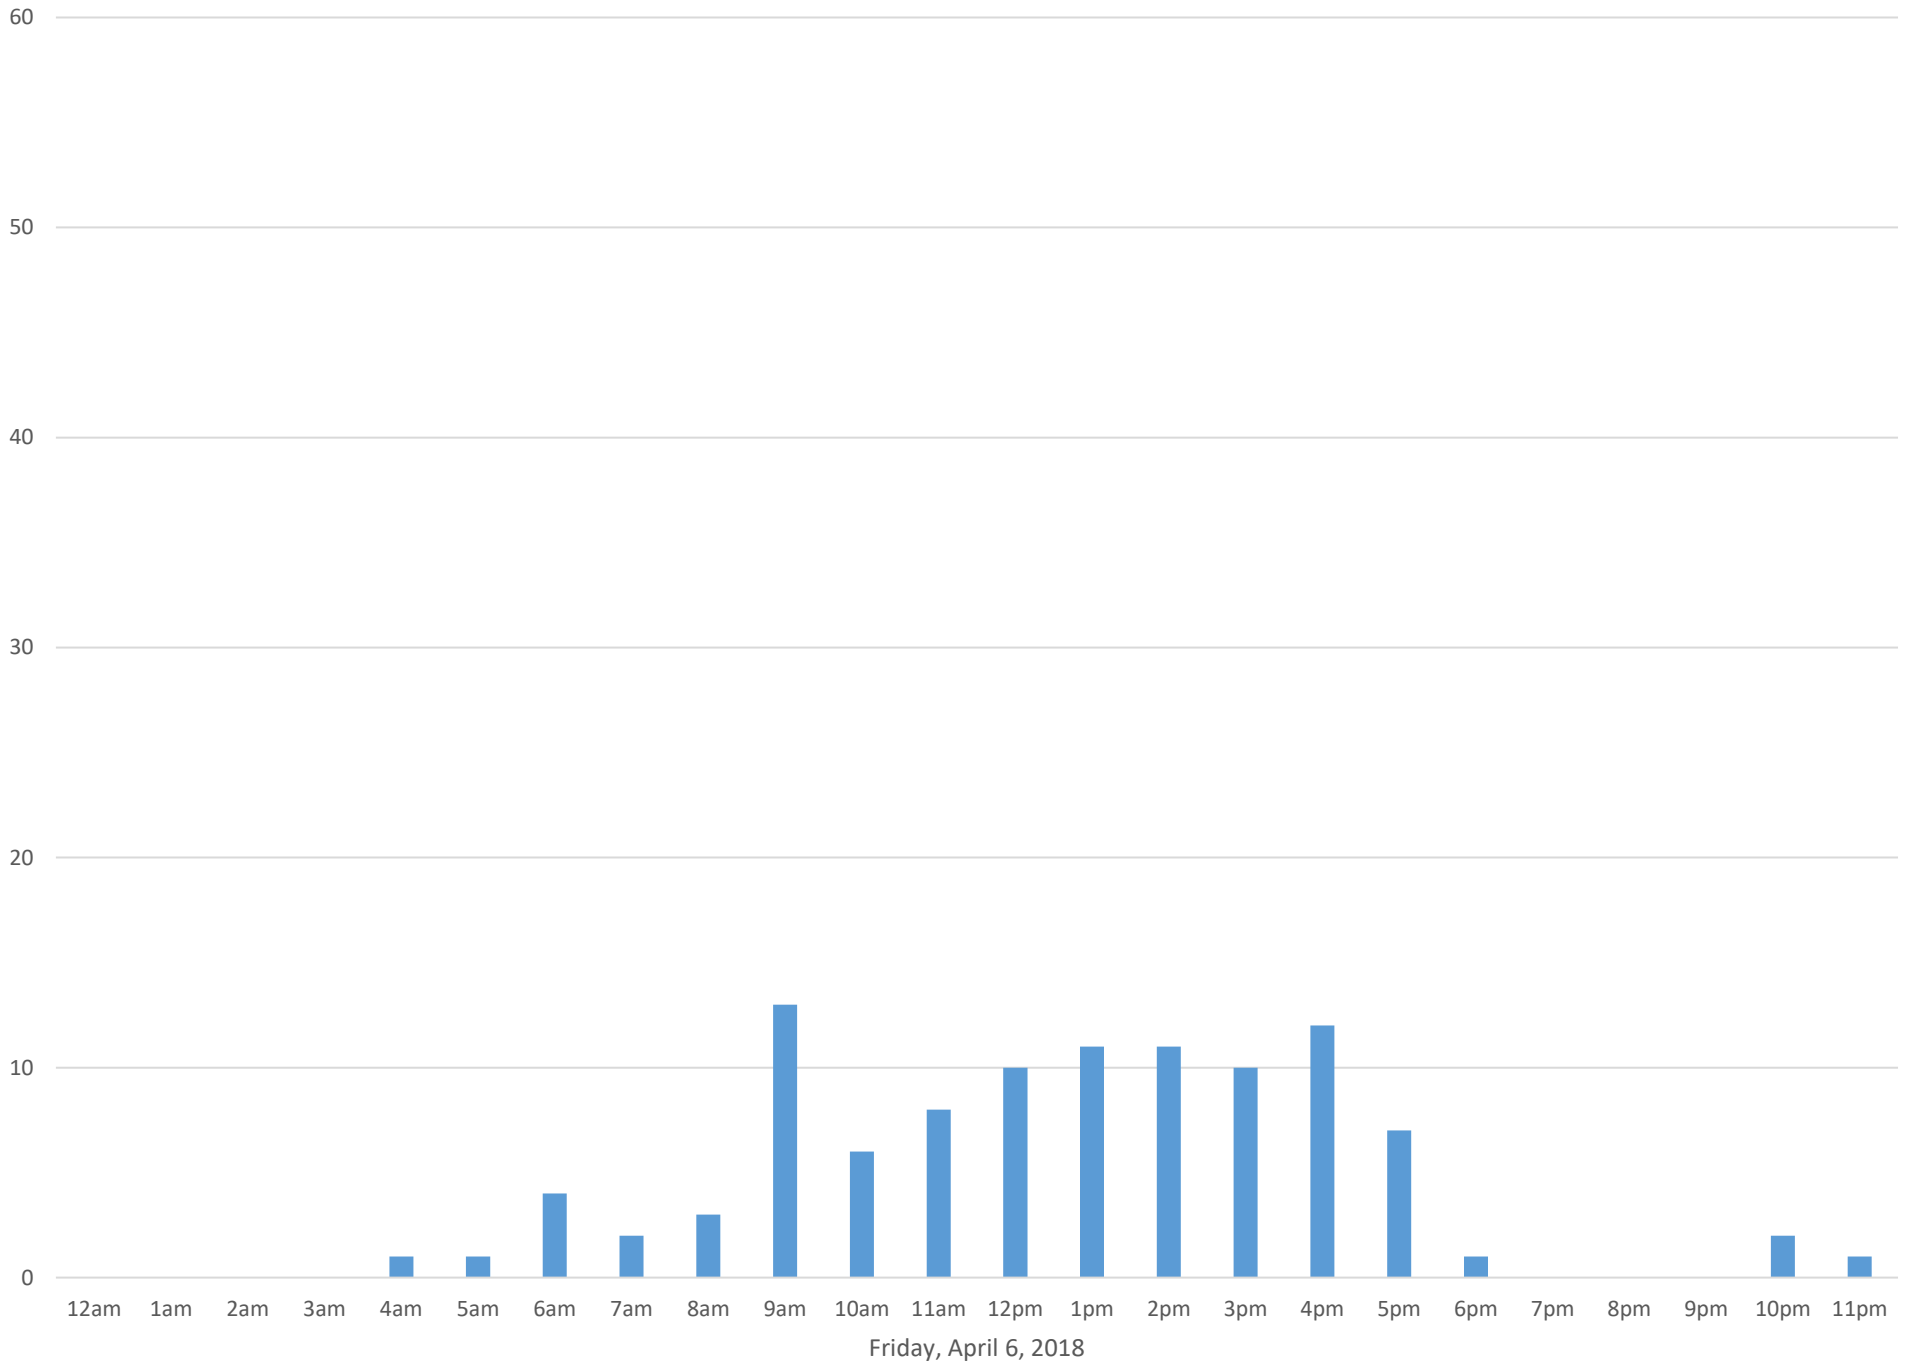

Squalicum Creek Trail

Data Summary

Total Count 8,646

Daily Average 721

Average Weekend Day 326

Average Weekday 918

Highest Daily Count 5895

Busiest Day of the Week Friday, April 27, 2018

Weekly Profile

Monday 2%

Tuesday 1%

Wednesday 1%

Thursday 12%

Friday 69%

Saturday 14%

Sunday 1%

Squalicum Creek Trail April 2018

Monthly Data

Total Count = 8646

Squalicum Creek Trail

Squalicum Creek Trail

Squalicum Creek Trail

Squalicum Creek Trail

Squalicum Creek Trail

Thursday, April 5, 2018

Squalicum Creek Trail

Squalicum Creek Trail

Squalicum Creek Trail

Squalicum Creek Trail

Squalicum Creek Trail

Squalicum Creek Trail

Squalicum Creek Trail