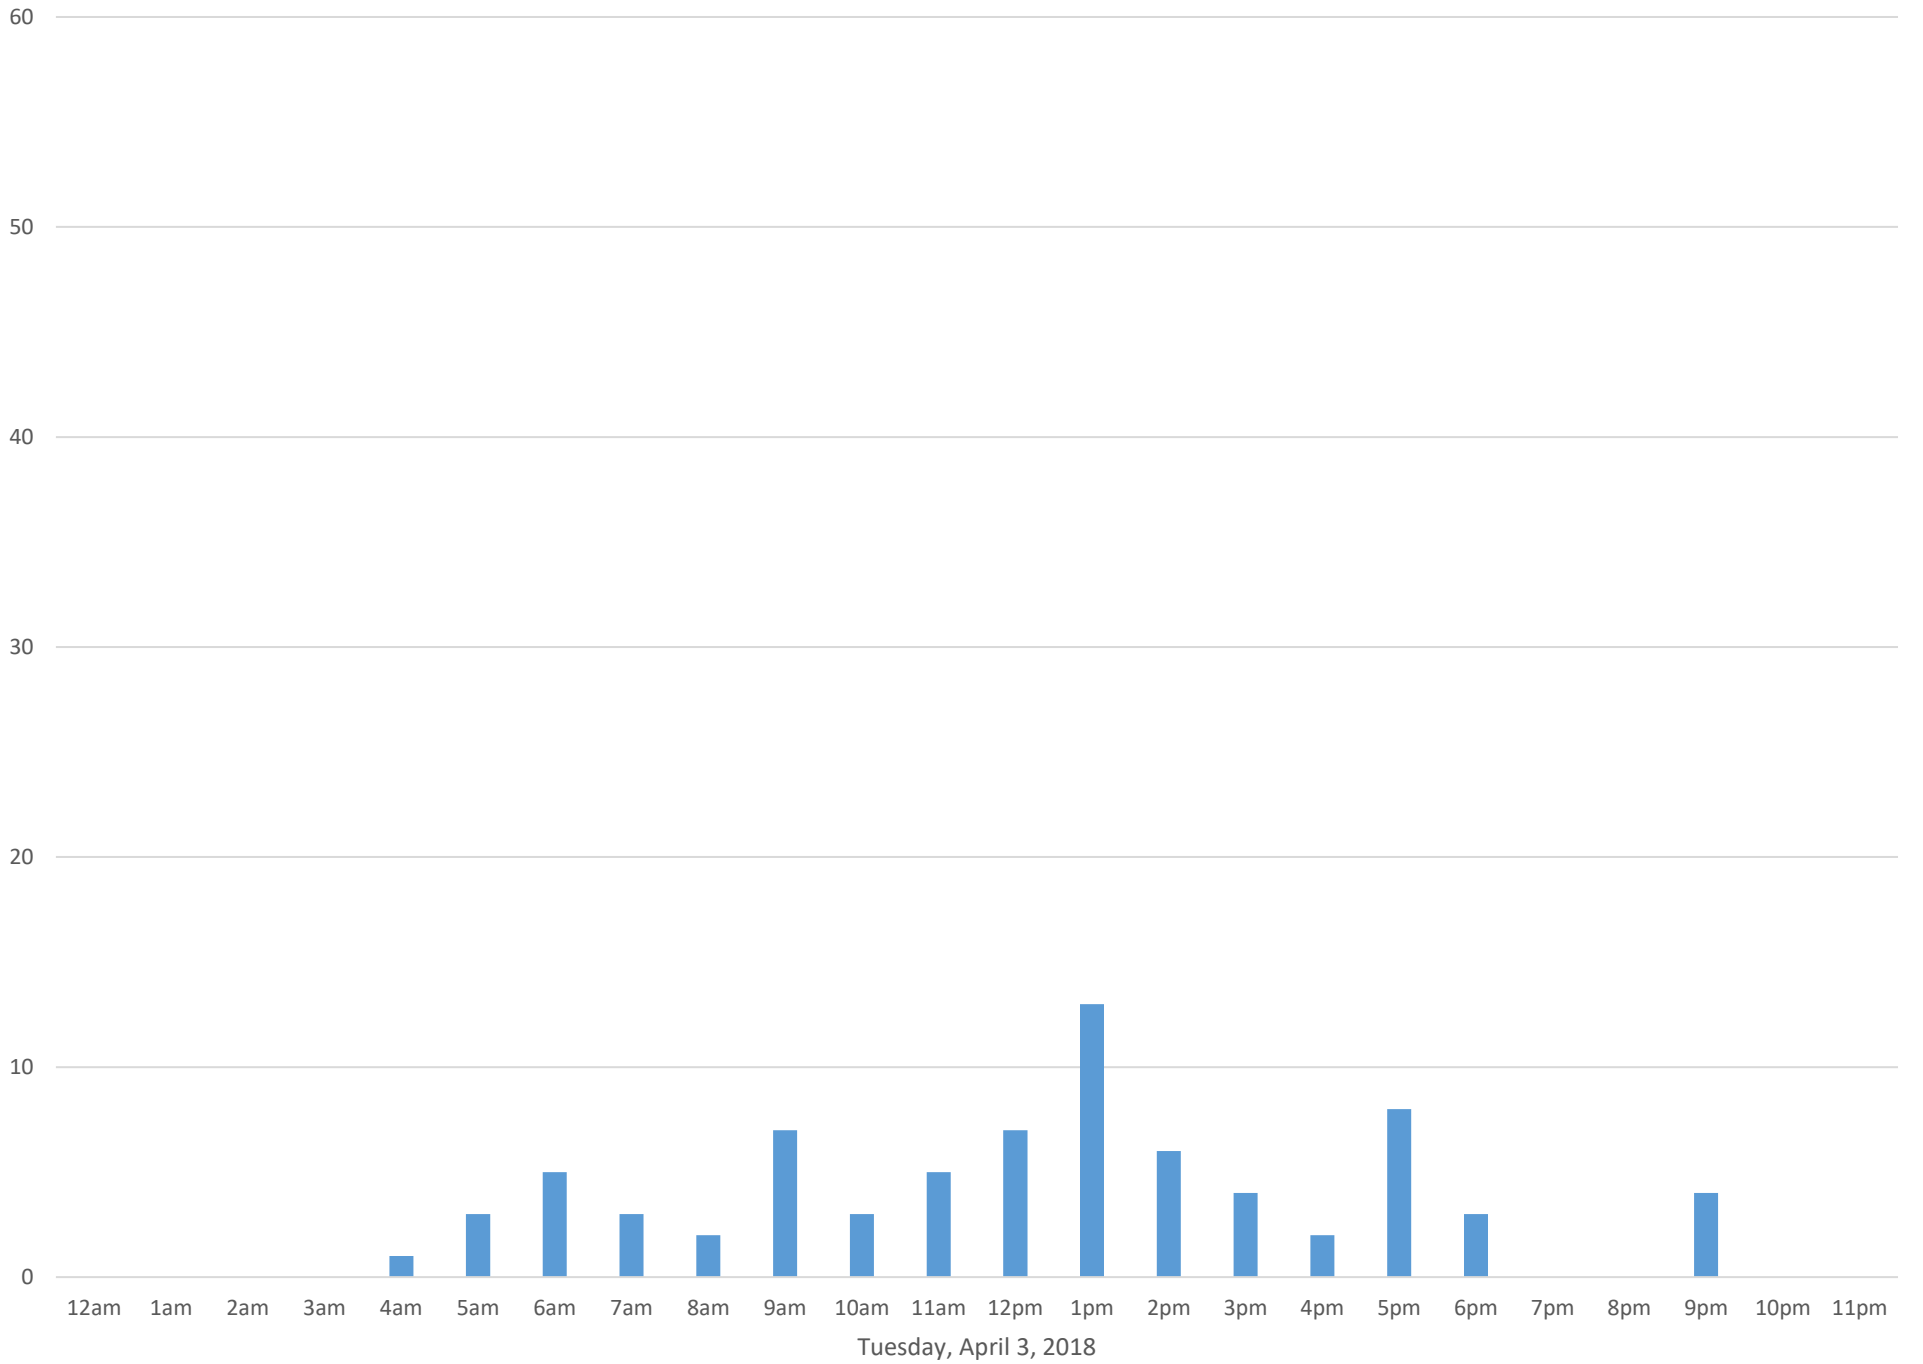

Squalicum Creek Trail

Data Summary

Total Count 8,646

Daily Average 721

Average Weekend Day 326

Average Weekday 918

Highest Daily Count 5895

Busiest Day of the Week Friday, April 27, 2018

Weekly Profile

Monday 2%

Tuesday 1%

Wednesday 1%

Thursday 12%

Friday 69%

Saturday 14%

Sunday 1%

Squalicum Creek Trail April 2018

Monthly Data

Total Count = 8646

Squalicum Creek Trail

Squalicum Creek Trail

Squalicum Creek Trail

Squalicum Creek Trail

Squalicum Creek Trail

Thursday, April 5, 2018

Squalicum Creek Trail

Squalicum Creek Trail

Squalicum Creek Trail

Squalicum Creek Trail

Squalicum Creek Trail

Squalicum Creek Trail

Squalicum Creek Trail