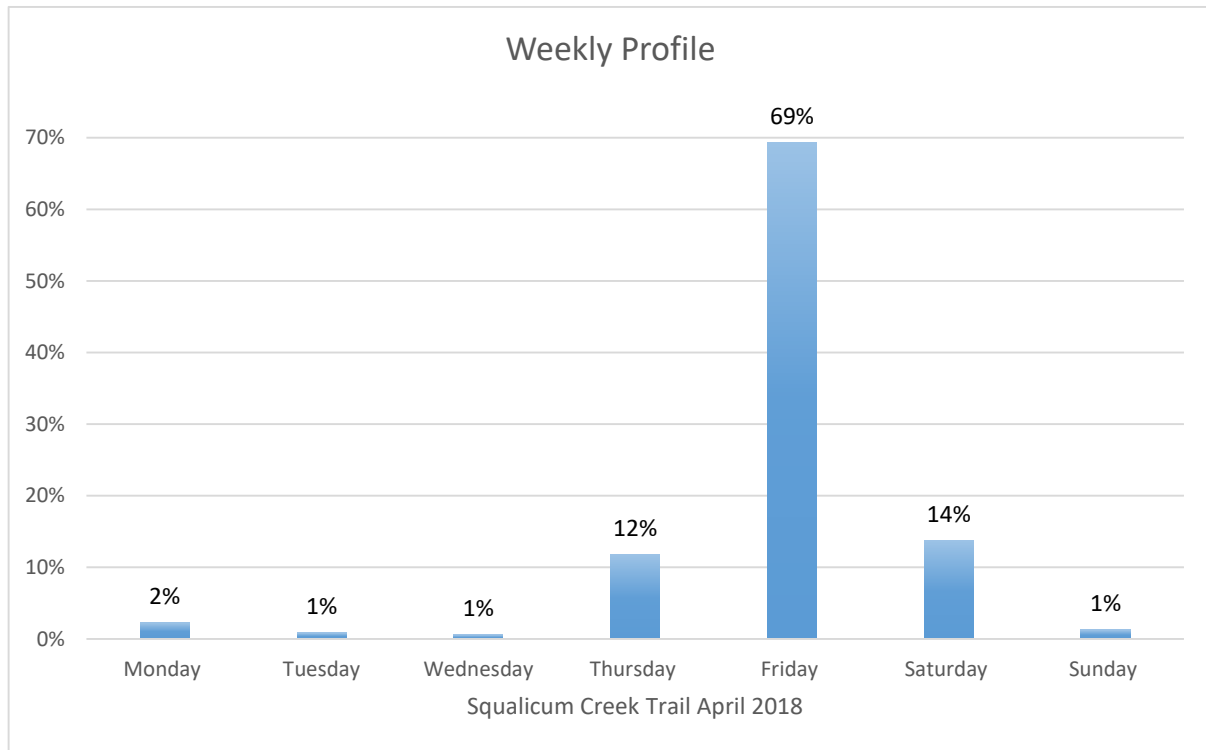

Squalicum Creek Trail

Data Summary

Total Count 8,646

Daily Average 721

Average Weekend Day 326

Average Weekday 918

Highest Daily Count 5895

Busiest Day of the Week Friday, April 27, 2018

Weekly Profile

Monday 2%

Tuesday 1%

Wednesday 1%

Thursday 12%

Friday 69%

Saturday 14%

Sunday 1%

Squalicum Creek Trail April 2018

Monthly Data

Total Count = 8646

Squalicum Creek Trail

Squalicum Creek Trail

Squalicum Creek Trail

Squalicum Creek Trail

Squalicum Creek Trail