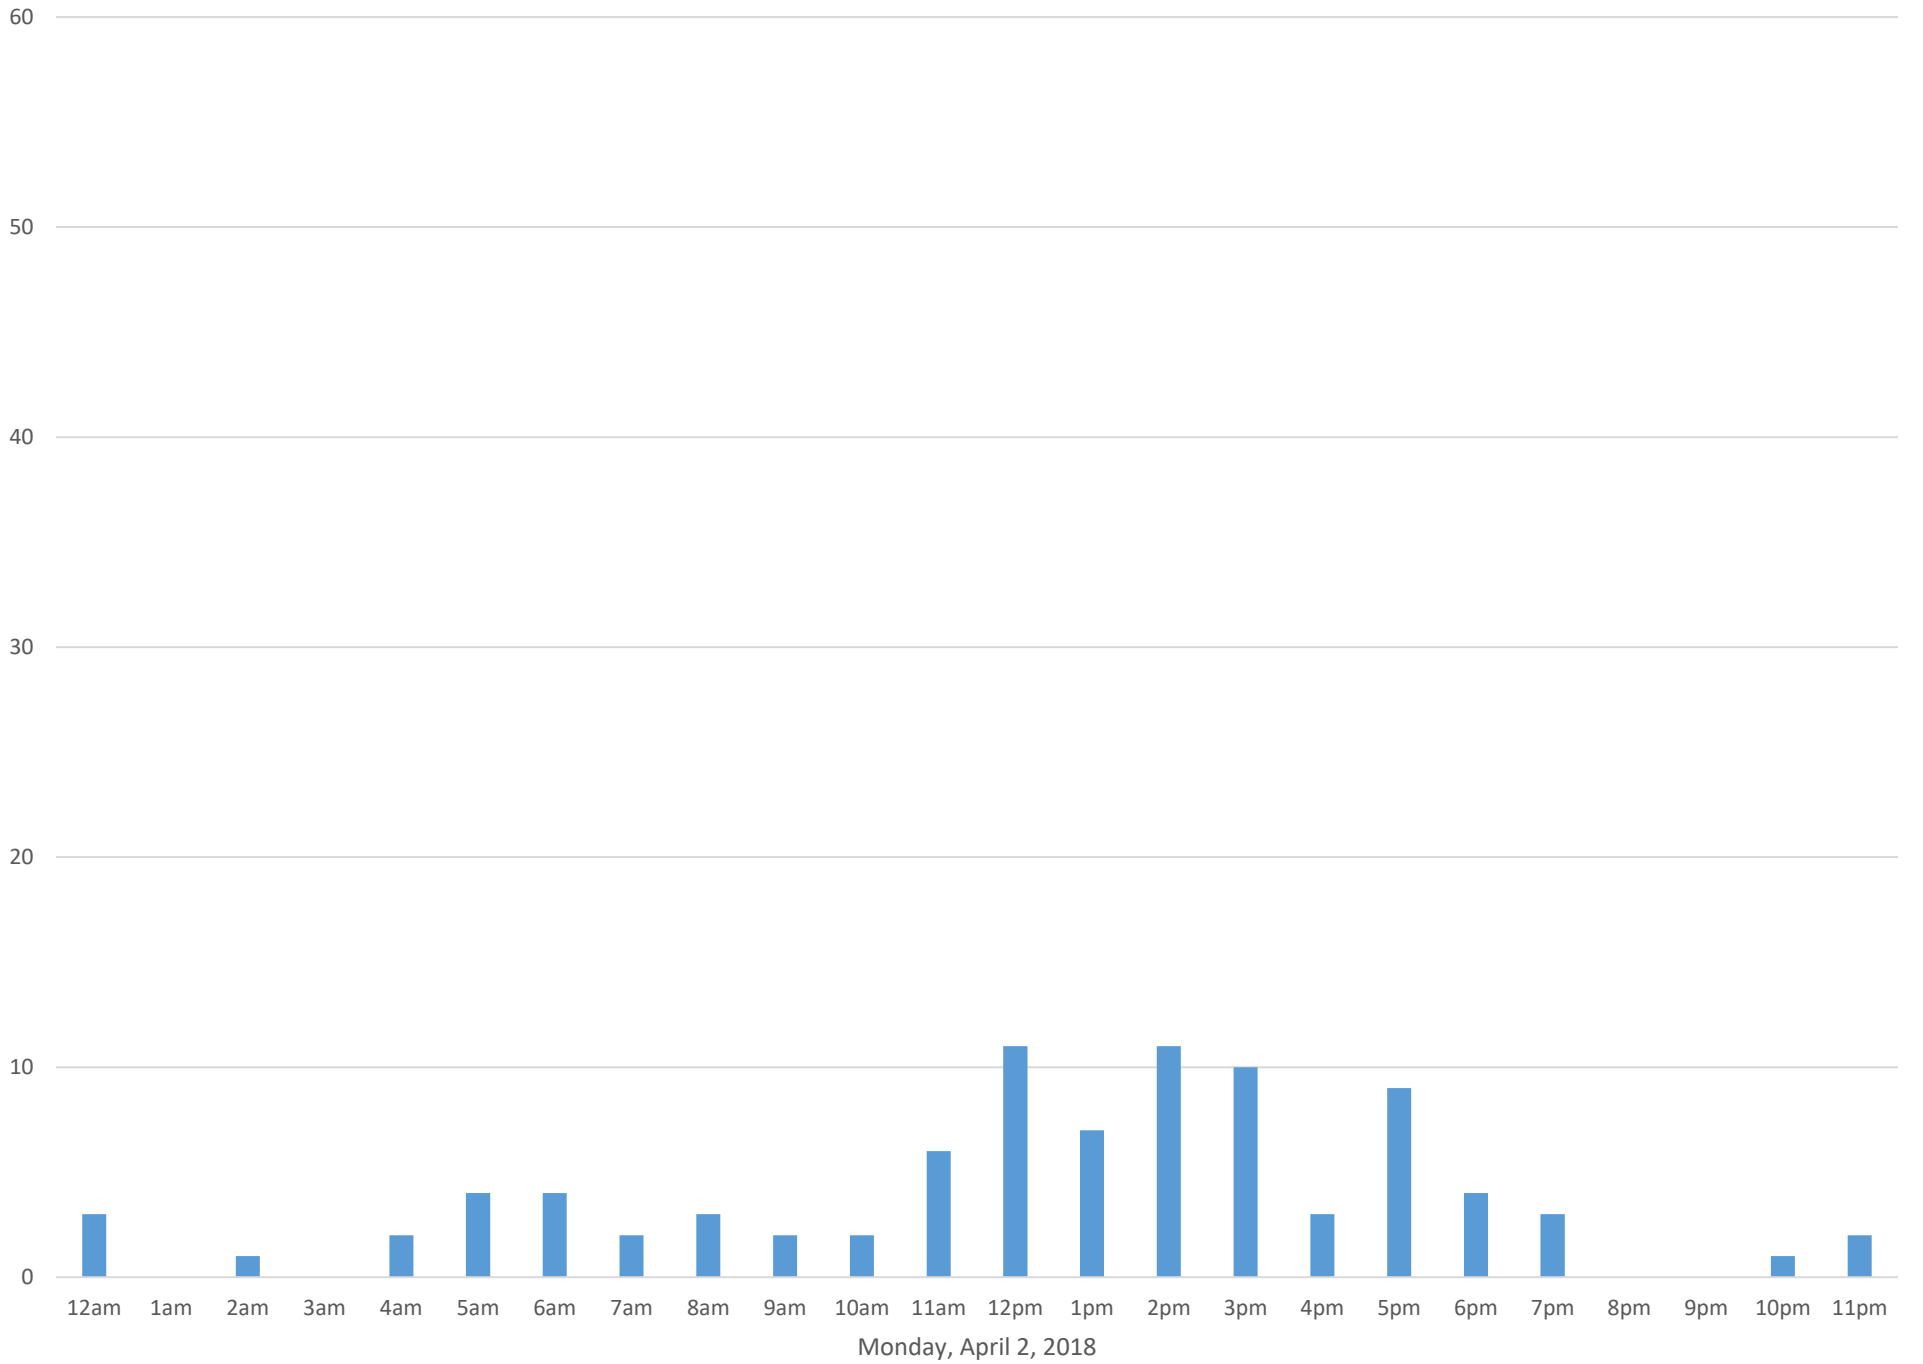

Squalicum Creek Trail

Data Summary

Total Count 8,646

Daily Average 721

Average Weekend Day 326

Average Weekday 918

Highest Daily Count 5895

Busiest Day of the Week Friday, April 27, 2018

Weekly Profile

Monday 2%

Tuesday 1%

Wednesday 1%

Thursday 12%

Friday 69%

Saturday 14%

Sunday 1%

Squalicum Creek Trail April 2018

Monthly Data

Total Count = 8646

Squalicum Creek Trail

Squalicum Creek Trail

Squalicum Creek Trail

Squalicum Creek Trail

Squalicum Creek Trail

Thursday, April 5, 2018

Squalicum Creek Trail

Squalicum Creek Trail

Squalicum Creek Trail

Squalicum Creek Trail

Squalicum Creek Trail

Squalicum Creek Trail

Squalicum Creek Trail