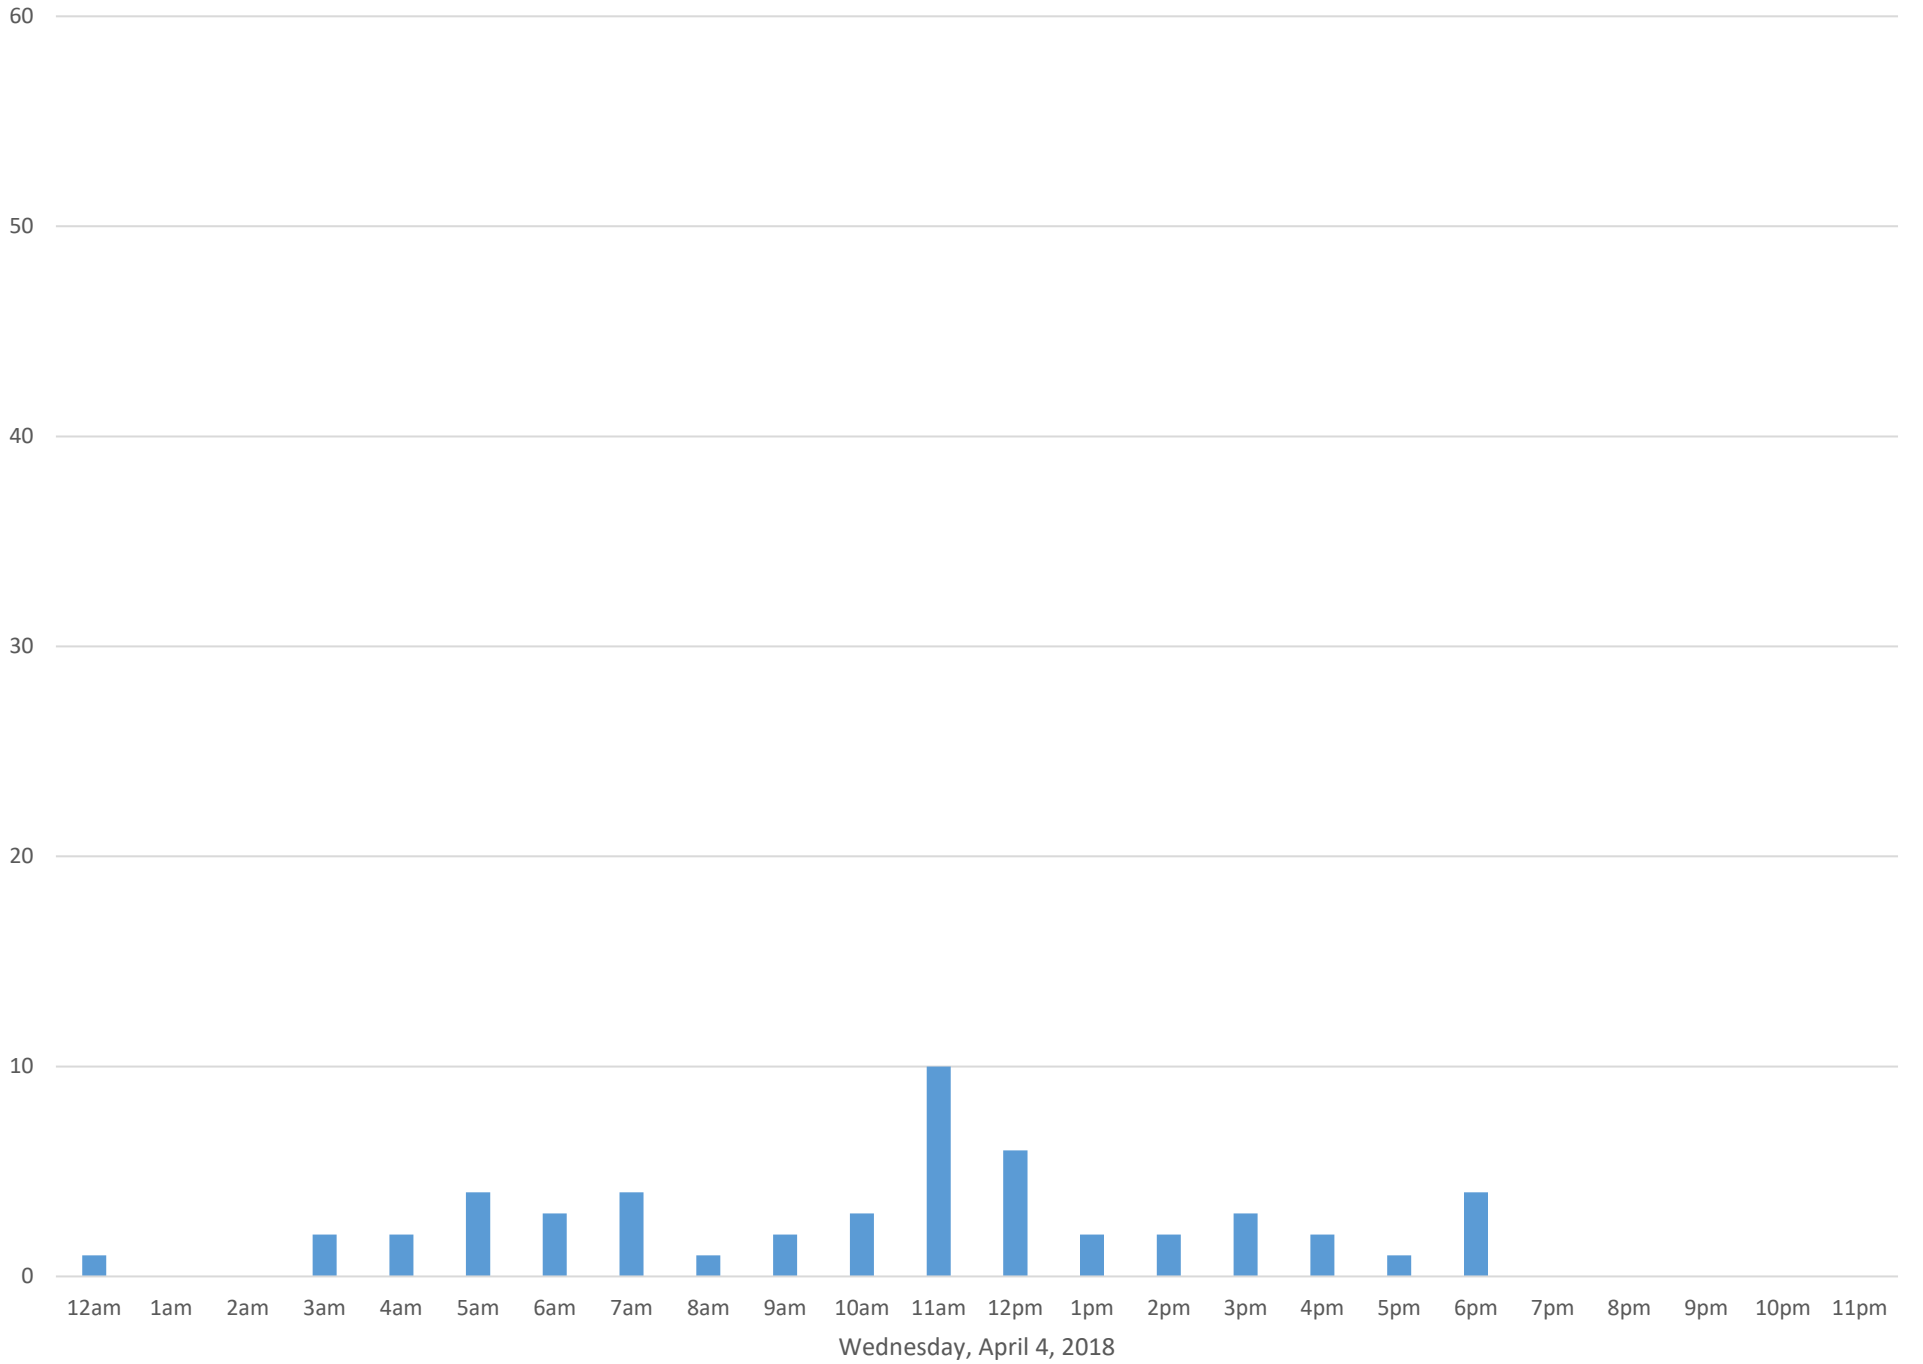

Squalicum Creek Trail

Data Summary

Total Count 8,646

Daily Average 721

Average Weekend Day 326

Average Weekday 918

Highest Daily Count 5895

Busiest Day of the Week Friday, April 27, 2018

Weekly Profile

Monday 2%

Tuesday 1%

Wednesday 1%

Thursday 12%

Friday 69%

Saturday 14%

Sunday 1%

Squalicum Creek Trail April 2018

Monthly Data

Total Count = 8646

Squalicum Creek Trail

Squalicum Creek Trail

Squalicum Creek Trail

Squalicum Creek Trail

Squalicum Creek Trail

Thursday, April 5, 2018

Squalicum Creek Trail

Squalicum Creek Trail

Squalicum Creek Trail

Squalicum Creek Trail

Squalicum Creek Trail

Squalicum Creek Trail

Squalicum Creek Trail