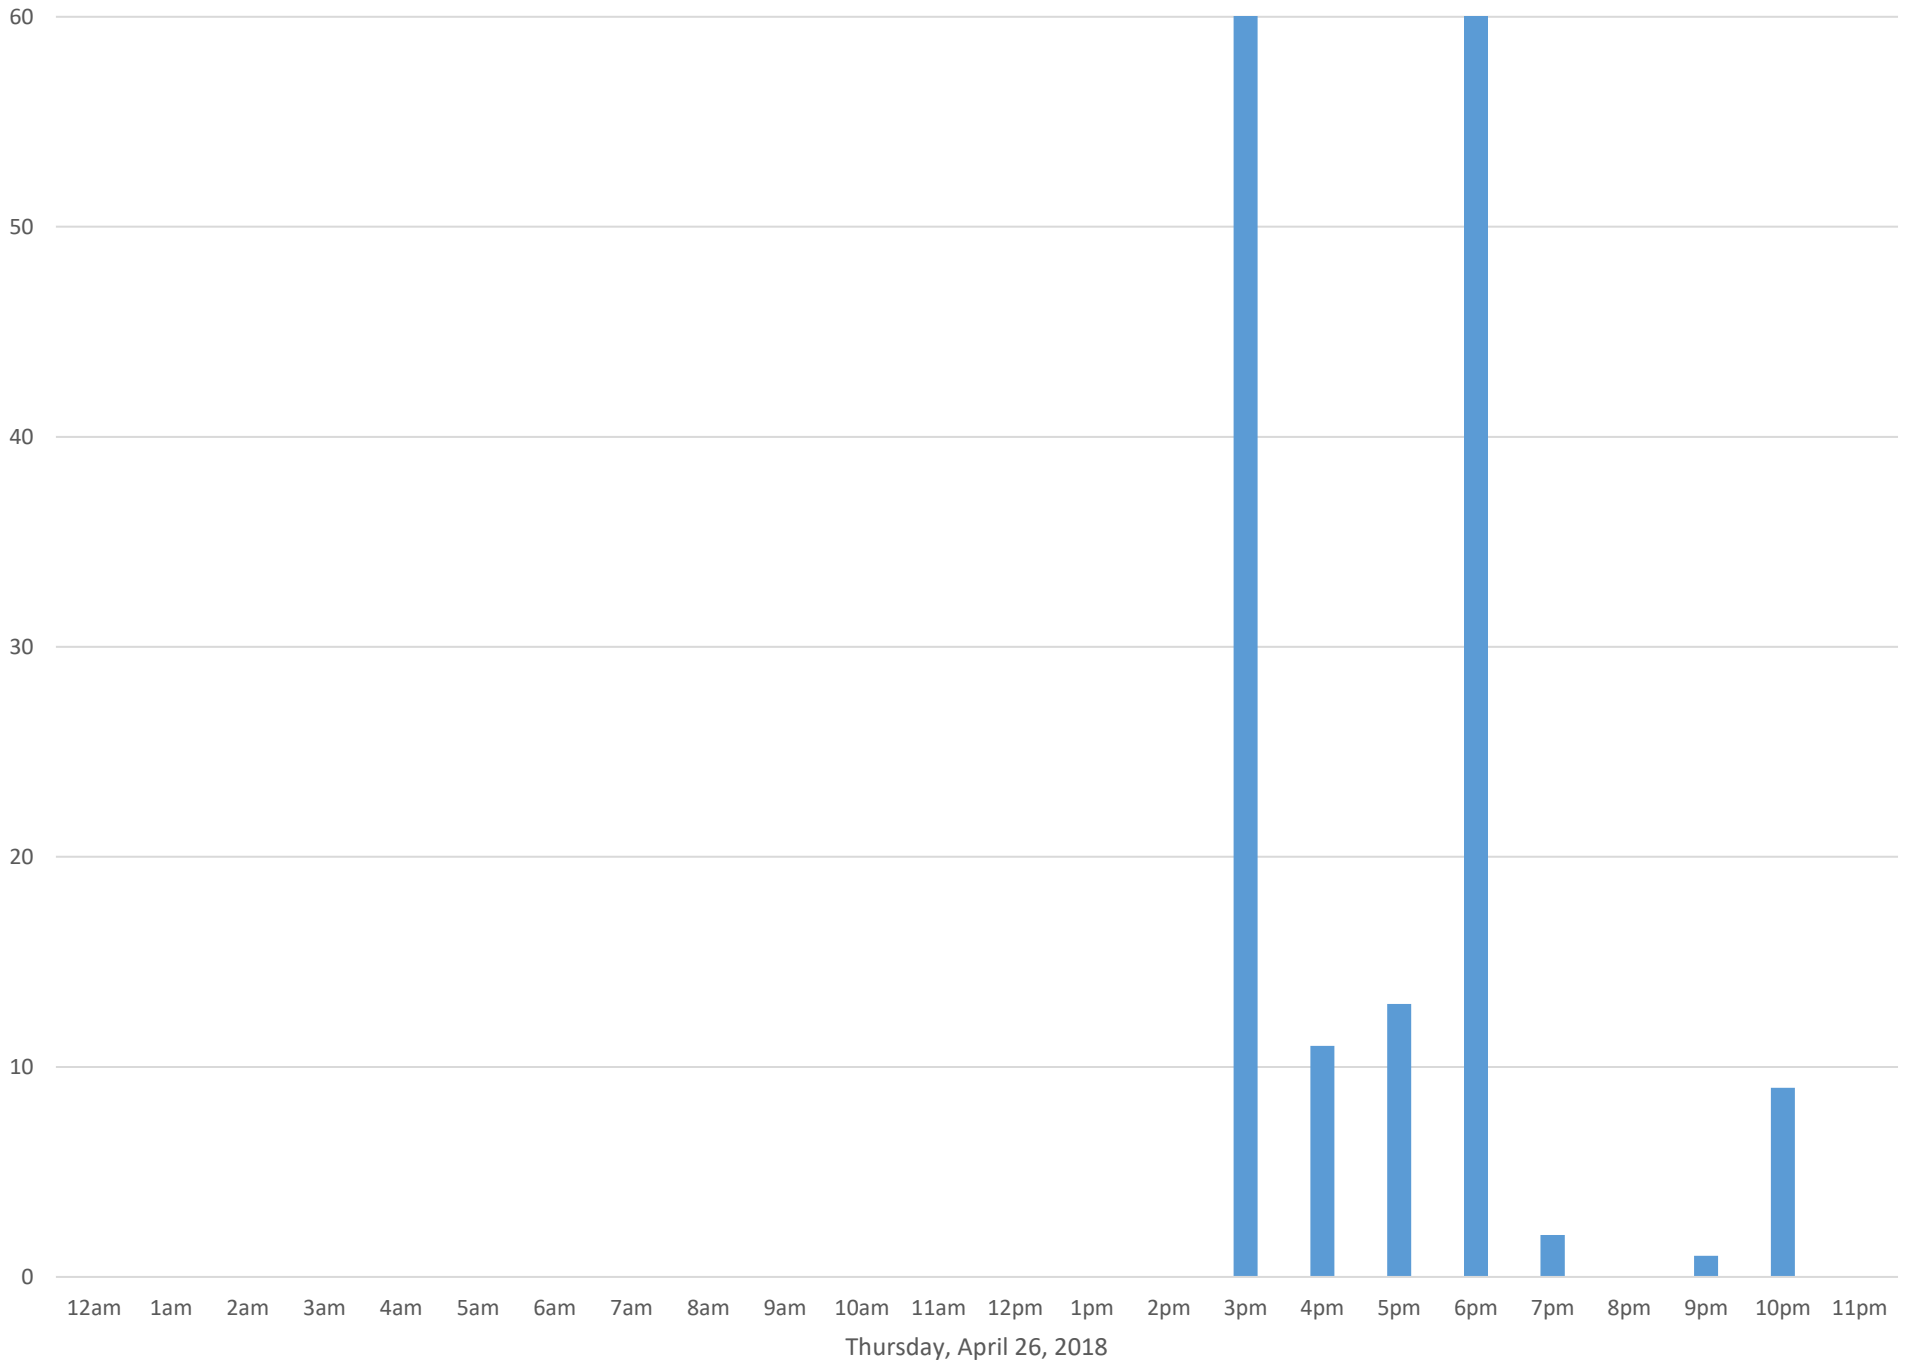

Squalicum Creek Trail April 2018

Monthly Data

Total Count = 8646

Squalicum Creek Trail

Squalicum Creek Trail

Squalicum Creek Trail

Squalicum Creek Trail

Squalicum Creek Trail

Thursday, April 5, 2018

Squalicum Creek Trail

Squalicum Creek Trail

Squalicum Creek Trail

Squalicum Creek Trail

Squalicum Creek Trail

Squalicum Creek Trail

Squalicum Creek Trail