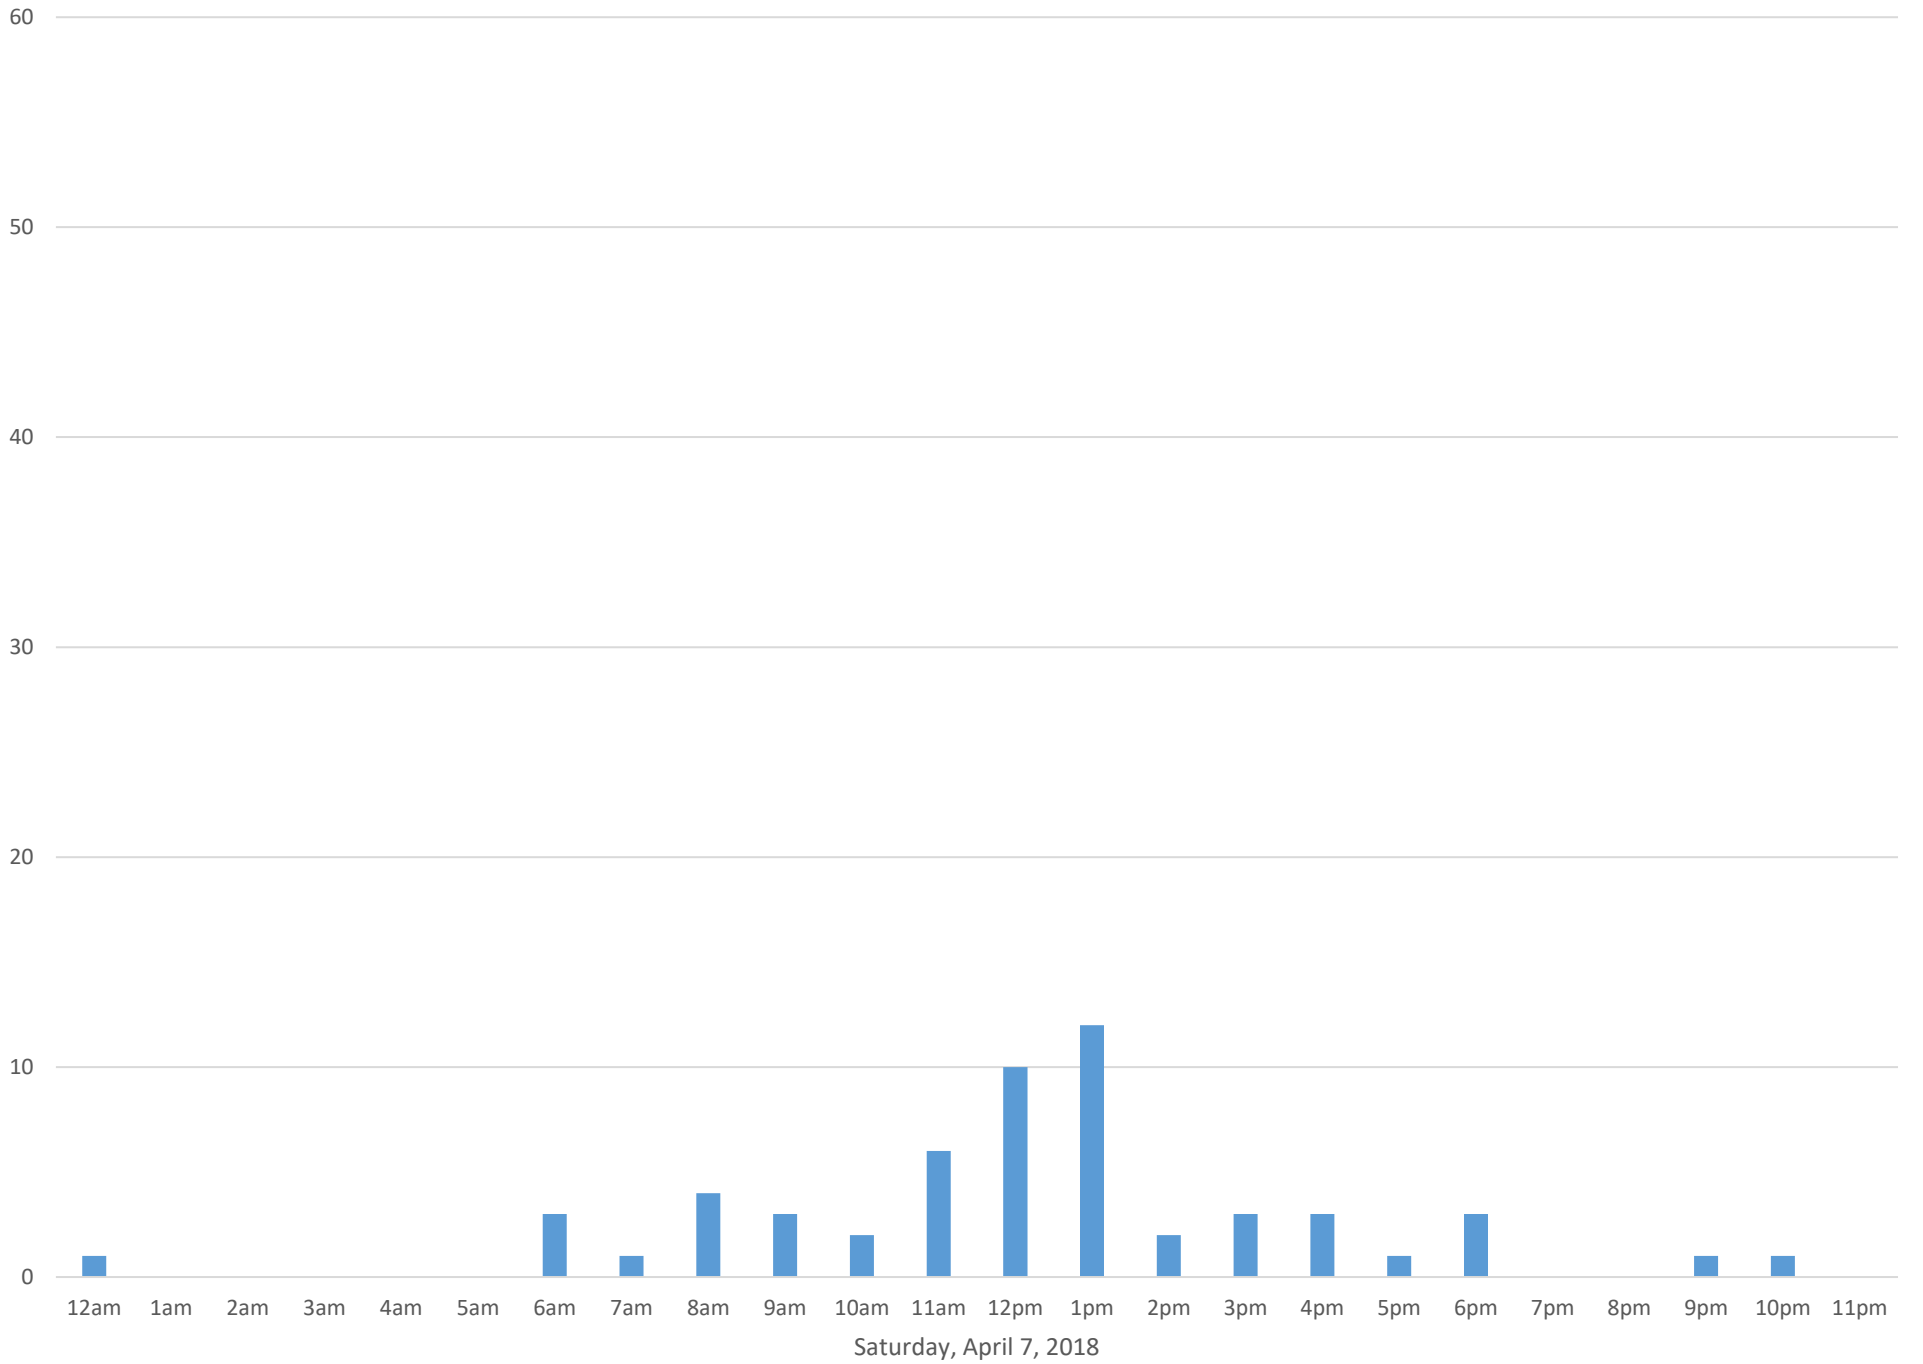

Squalicum Creek Trail

Data Summary

Total Count 8,646

Daily Average 721

Average Weekend Day 326

Average Weekday 918

Highest Daily Count 5895

Busiest Day of the Week Friday, April 27, 2018

Weekly Profile

Monday 2%

Tuesday 1%

Wednesday 1%

Thursday 12%

Friday 69%

Saturday 14%

Sunday 1%

Squalicum Creek Trail April 2018

Monthly Data

Total Count = 8646

Squalicum Creek Trail

Squalicum Creek Trail

Squalicum Creek Trail

Squalicum Creek Trail

Squalicum Creek Trail

Thursday, April 5, 2018

Squalicum Creek Trail

Squalicum Creek Trail

Squalicum Creek Trail

Squalicum Creek Trail

Squalicum Creek Trail

Squalicum Creek Trail

Squalicum Creek Trail