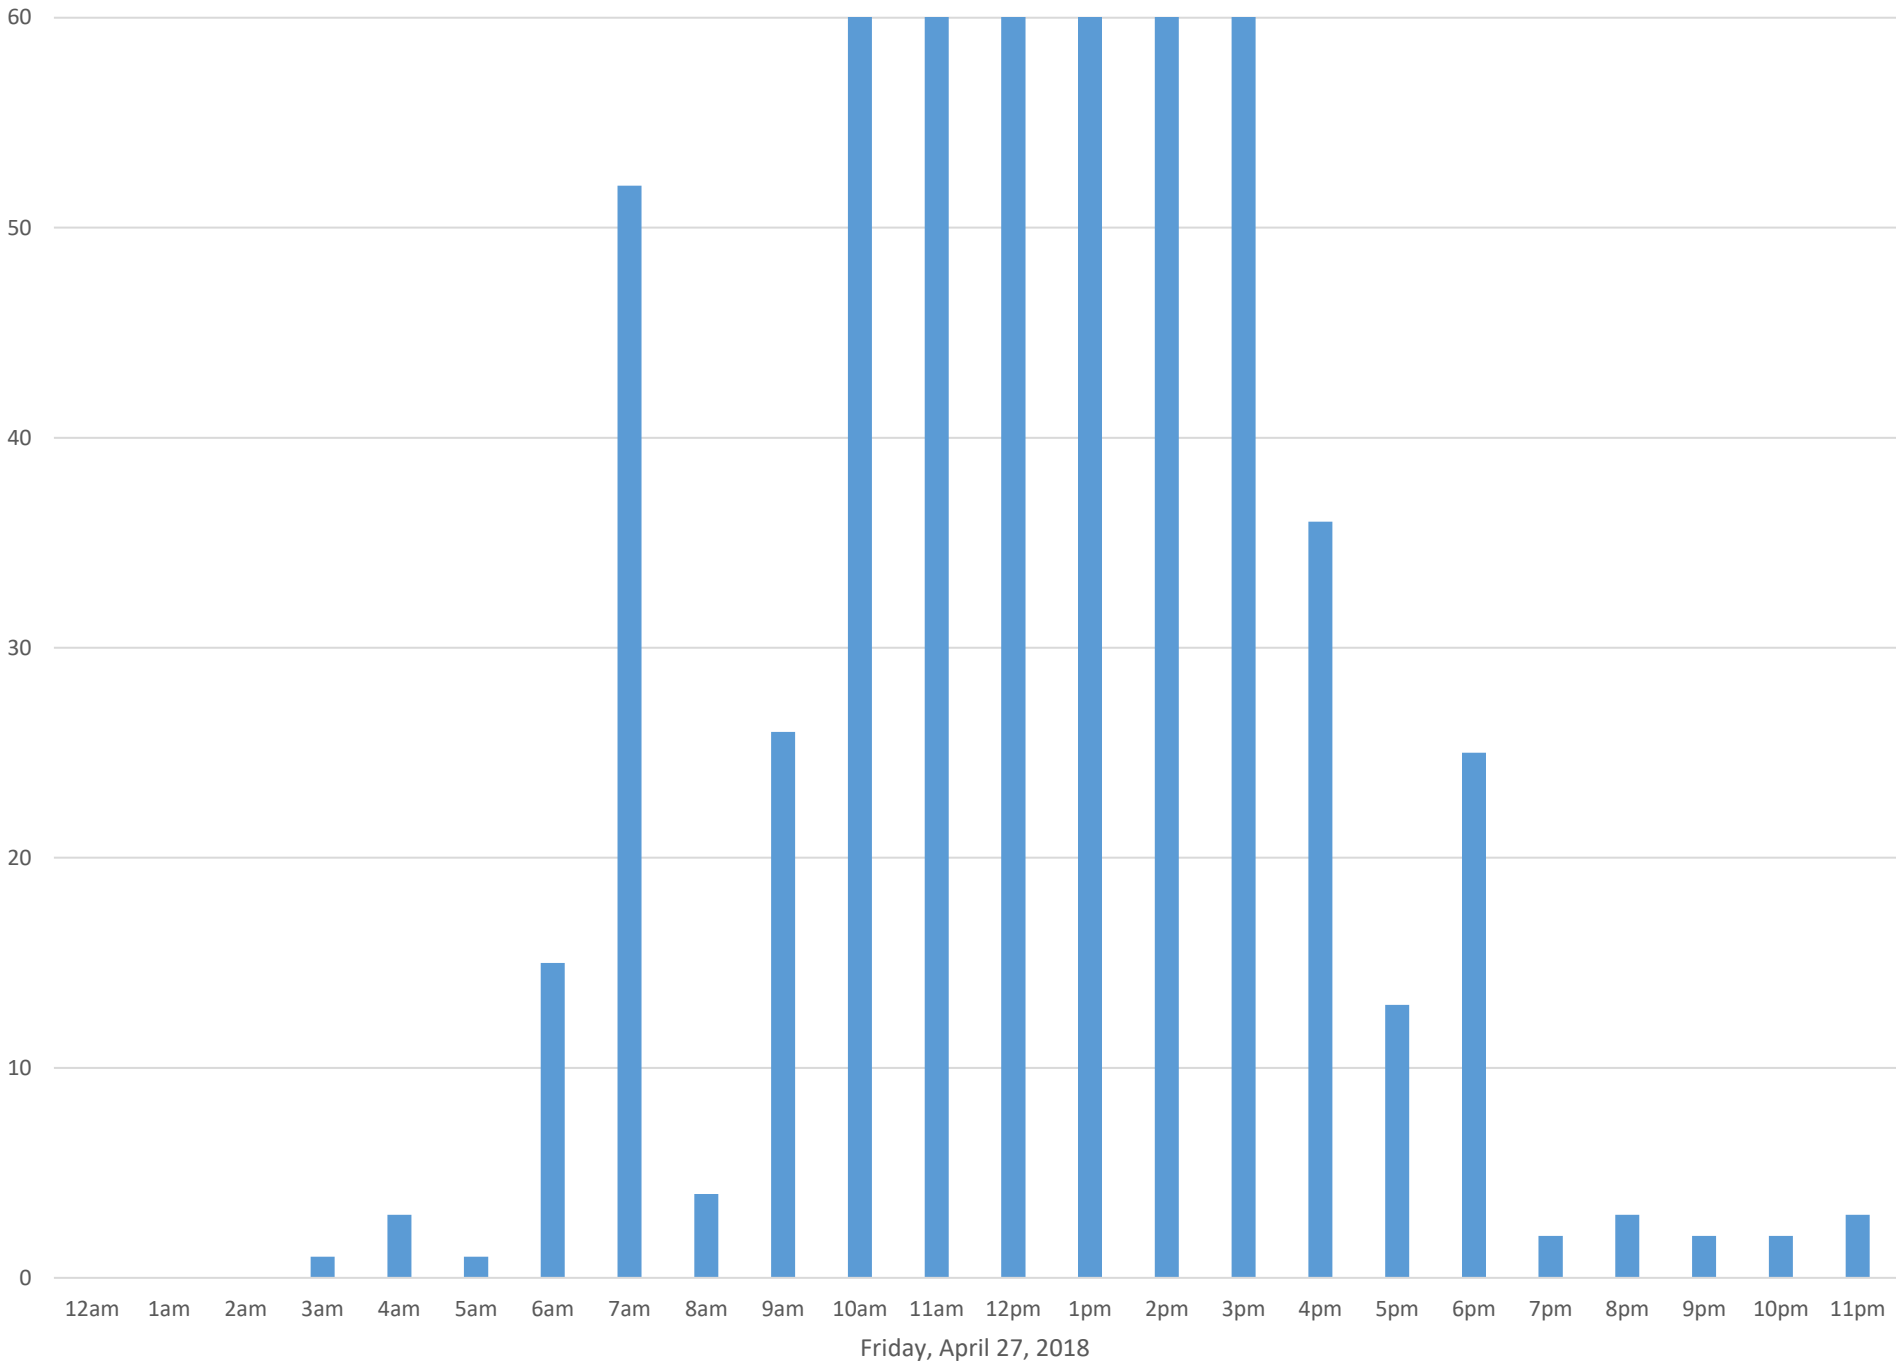

Squalicum Creek Trail

Data Summary

Total Count 8,646

Daily Average 721

Average Weekend Day 326

Average Weekday 918

Highest Daily Count 5895

Busiest Day of the Week Friday, April 27, 2018

Weekly Profile

Monday 2%

Tuesday 1%

Wednesday 1%

Thursday 12%

Friday 69%

Saturday 14%

Sunday 1%

Squalicum Creek Trail April 2018

Monthly Data

Total Count = 8646

Squalicum Creek Trail

Squalicum Creek Trail

Squalicum Creek Trail

Squalicum Creek Trail

Squalicum Creek Trail

Thursday, April 5, 2018

Squalicum Creek Trail

Squalicum Creek Trail

Squalicum Creek Trail

Squalicum Creek Trail

Squalicum Creek Trail

Squalicum Creek Trail

Squalicum Creek Trail