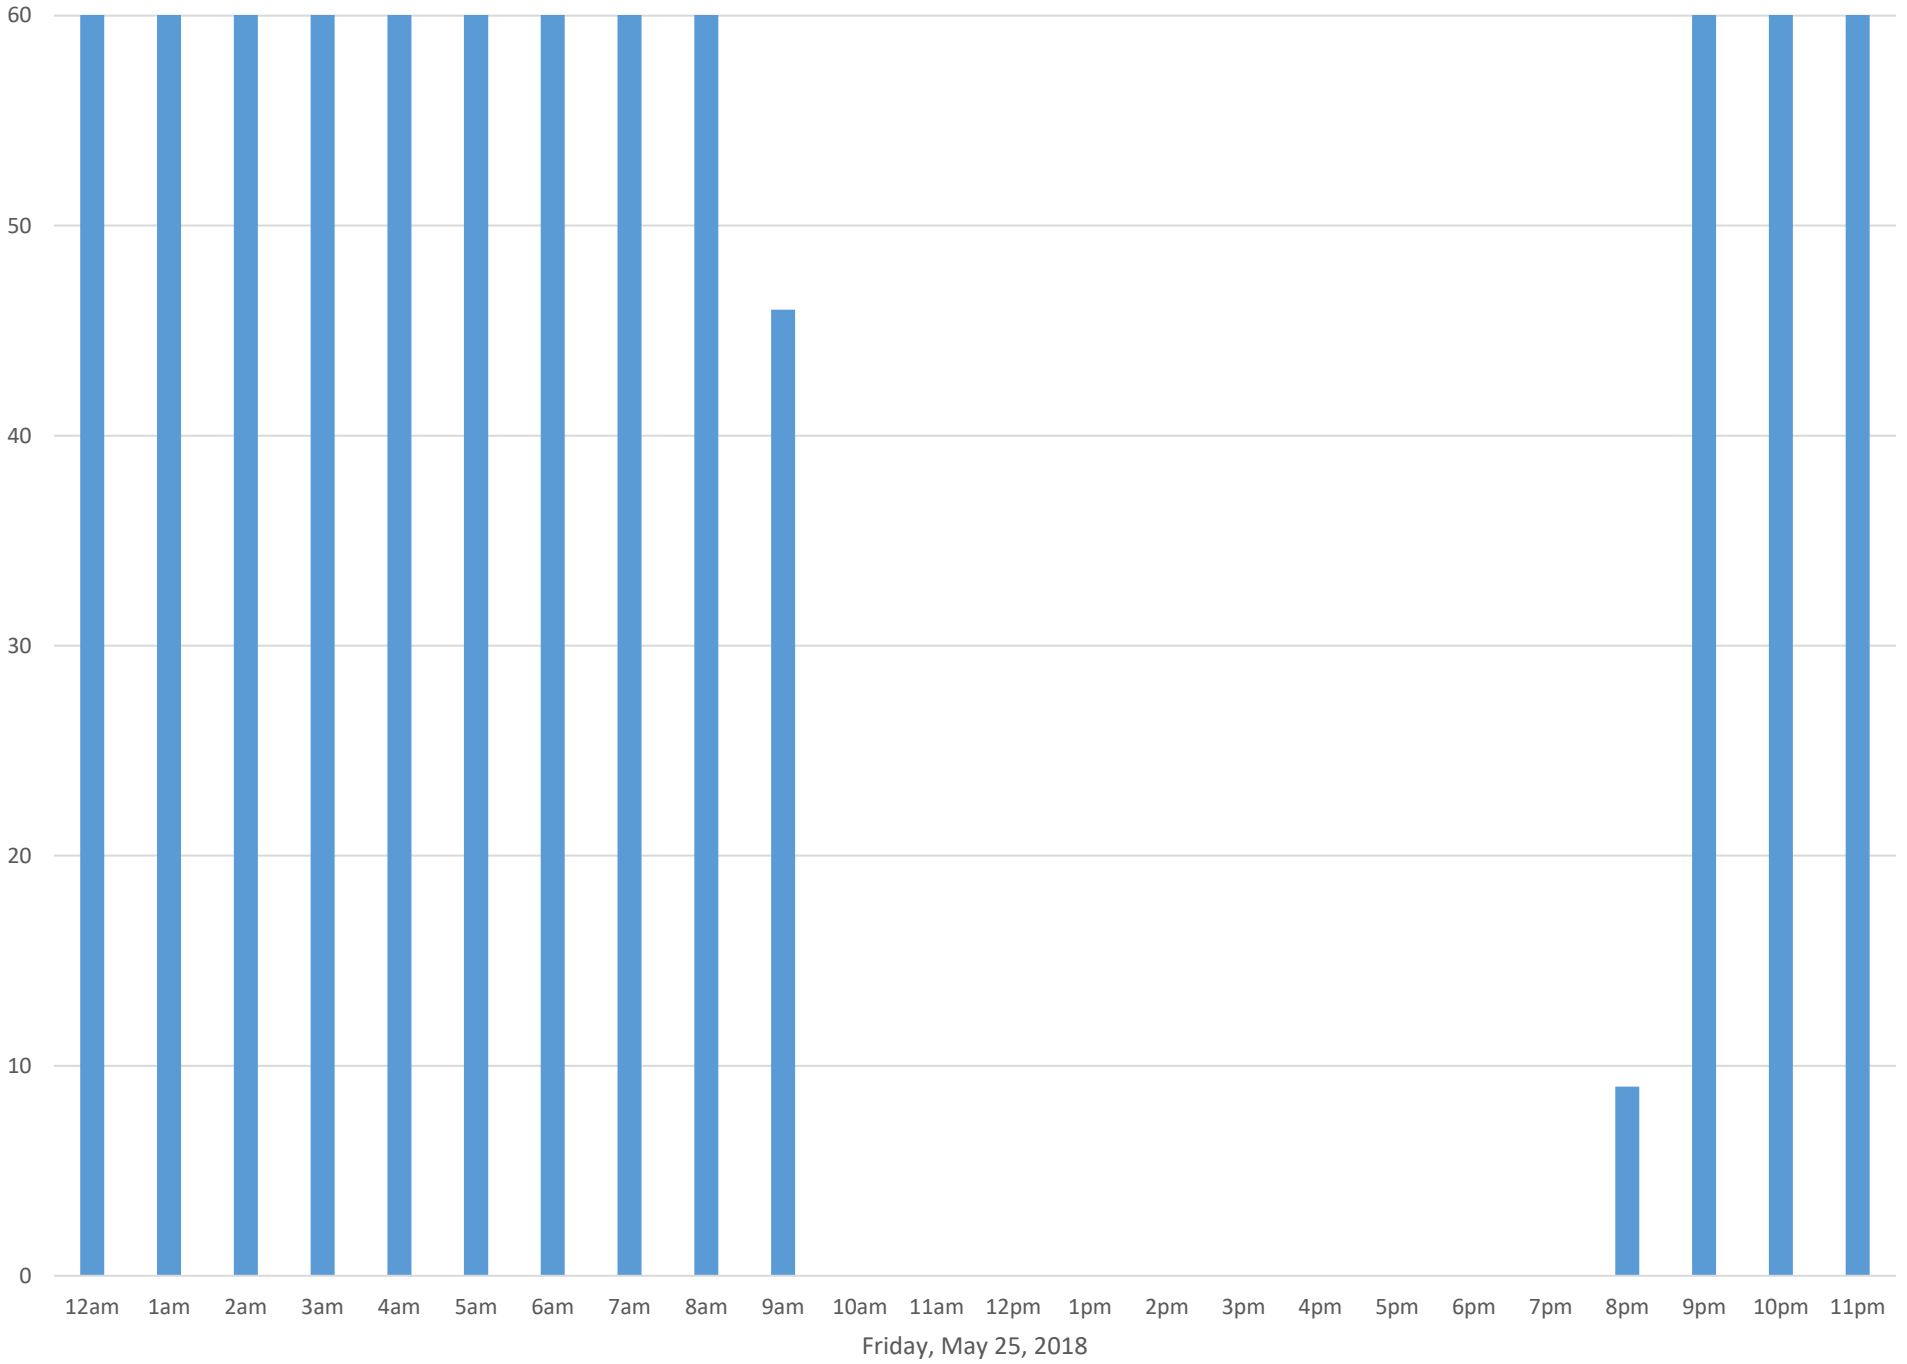

South Bay Trail

Data Summary

Total Count 16,000

Daily Average 2000

Average Weekend Day 1877

Average Weekday 2074

Highest Daily Count 6269

Busiest Day of the Week Friday, May 25, 2018

Weekly Profile

Monday 0%

Tuesday 1%

Wednesday 0%

Thursday 9%

Friday 55%

Saturday 28%

Sunday 8%

South Bay Trail May 2018

Monthly Data

Total Count = 16000

South Bay Trail

South Bay Trail

Thursday, May 10, 2018

South Bay Trail

Friday, May 11, 2018

South Bay Trail

South Bay Trail

South Bay Trail

South Bay Trail

Friday, May 25, 2018

South Bay Trail