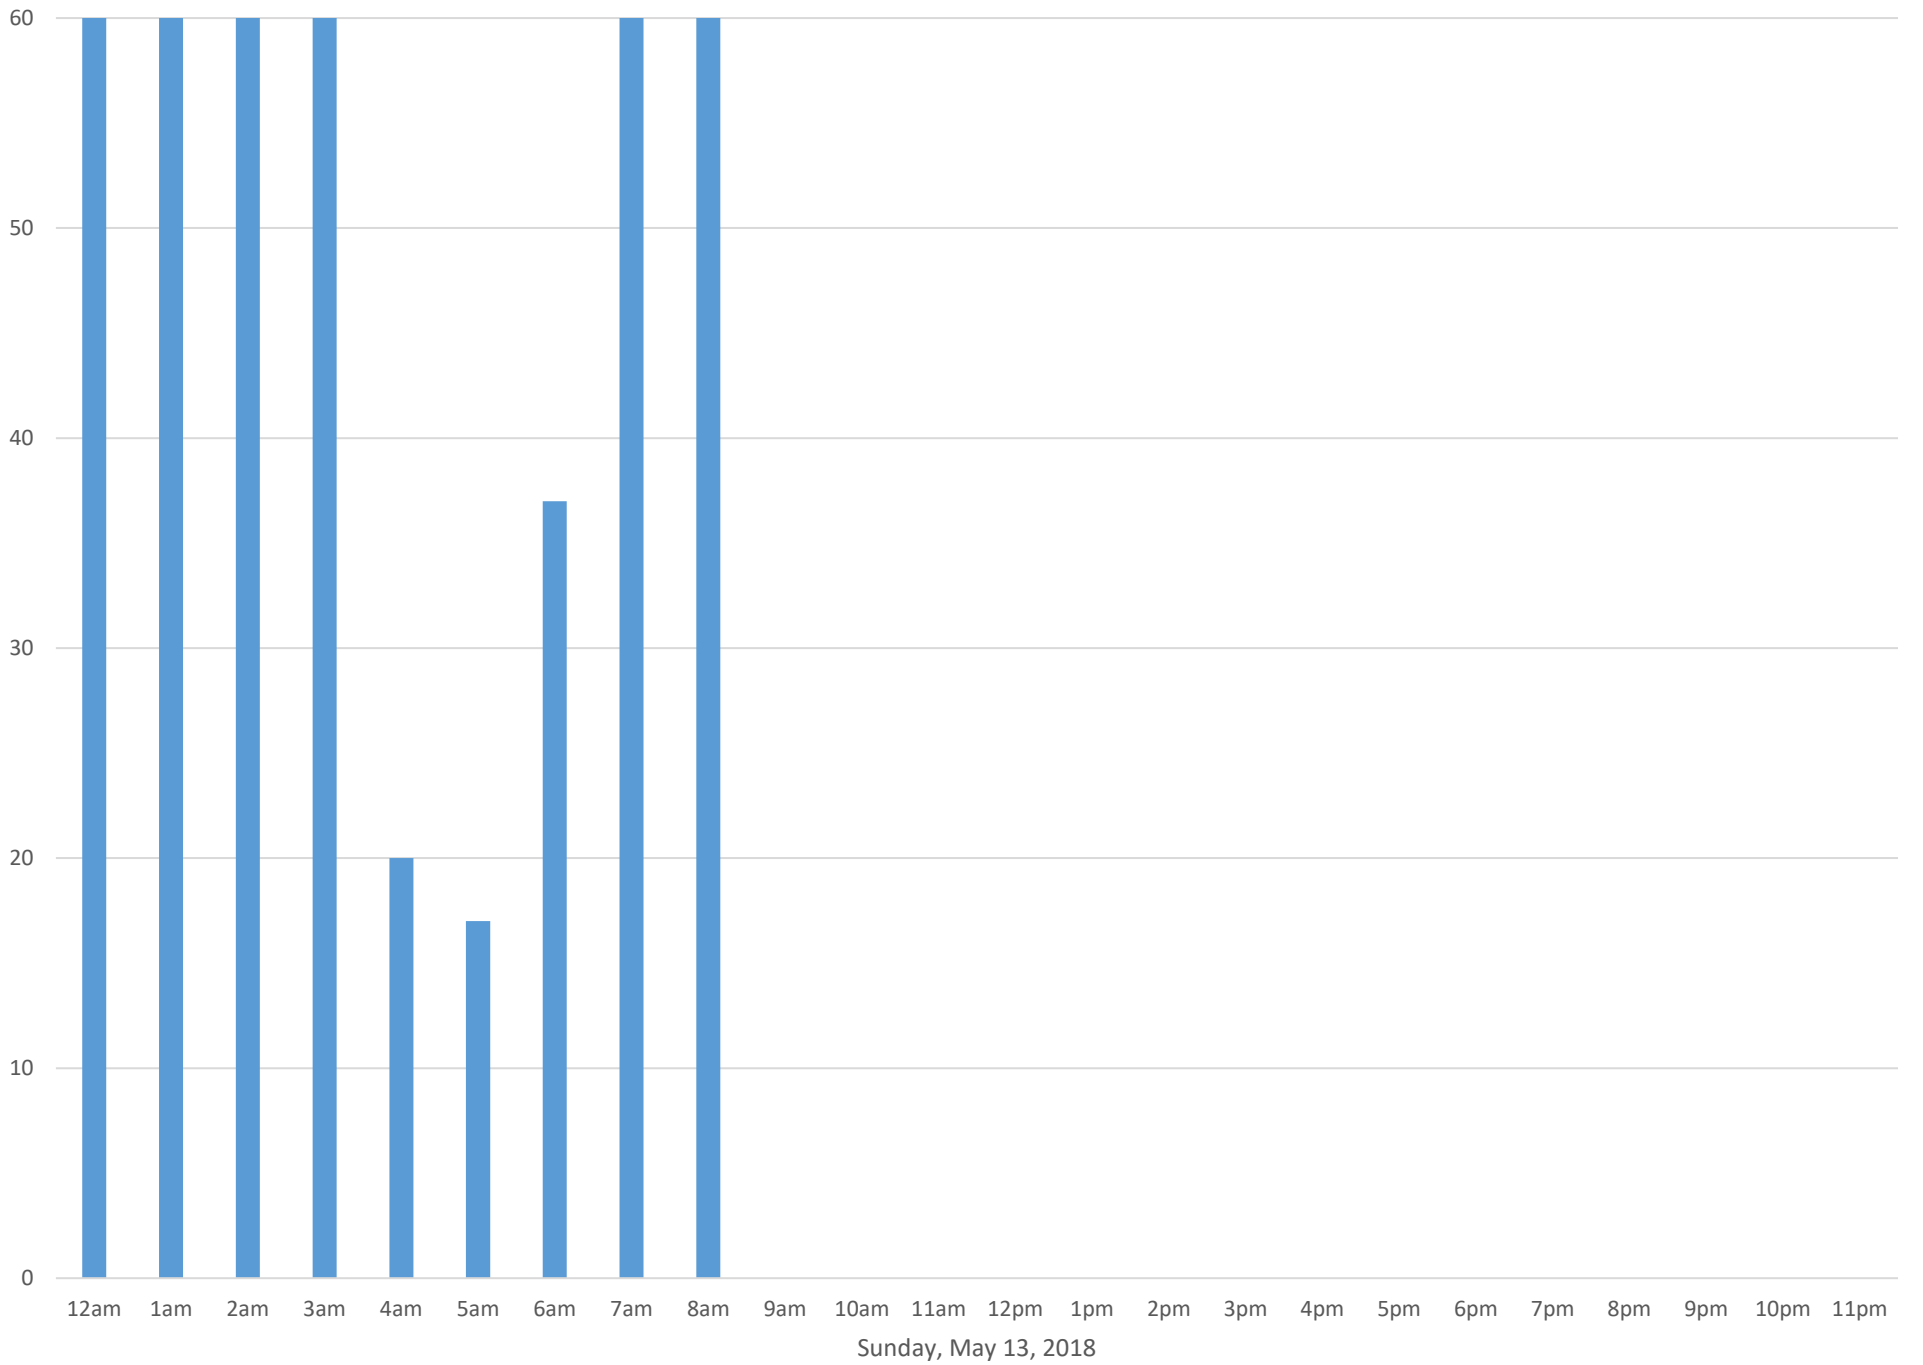

South Bay Trail

Data Summary

Total Count 16,000

Daily Average 2000

Average Weekend Day 1877

Average Weekday 2074

Highest Daily Count 6269

Busiest Day of the Week Friday, May 25, 2018

Weekly Profile

Monday 0%

Tuesday 1%

Wednesday 0%

Thursday 9%

Friday 55%

Saturday 28%

Sunday 8%

South Bay Trail May 2018

Monthly Data

Total Count = 16000

South Bay Trail

South Bay Trail

Thursday, May 10, 2018

South Bay Trail

Friday, May 11, 2018

South Bay Trail

South Bay Trail

South Bay Trail

South Bay Trail

Friday, May 25, 2018

South Bay Trail