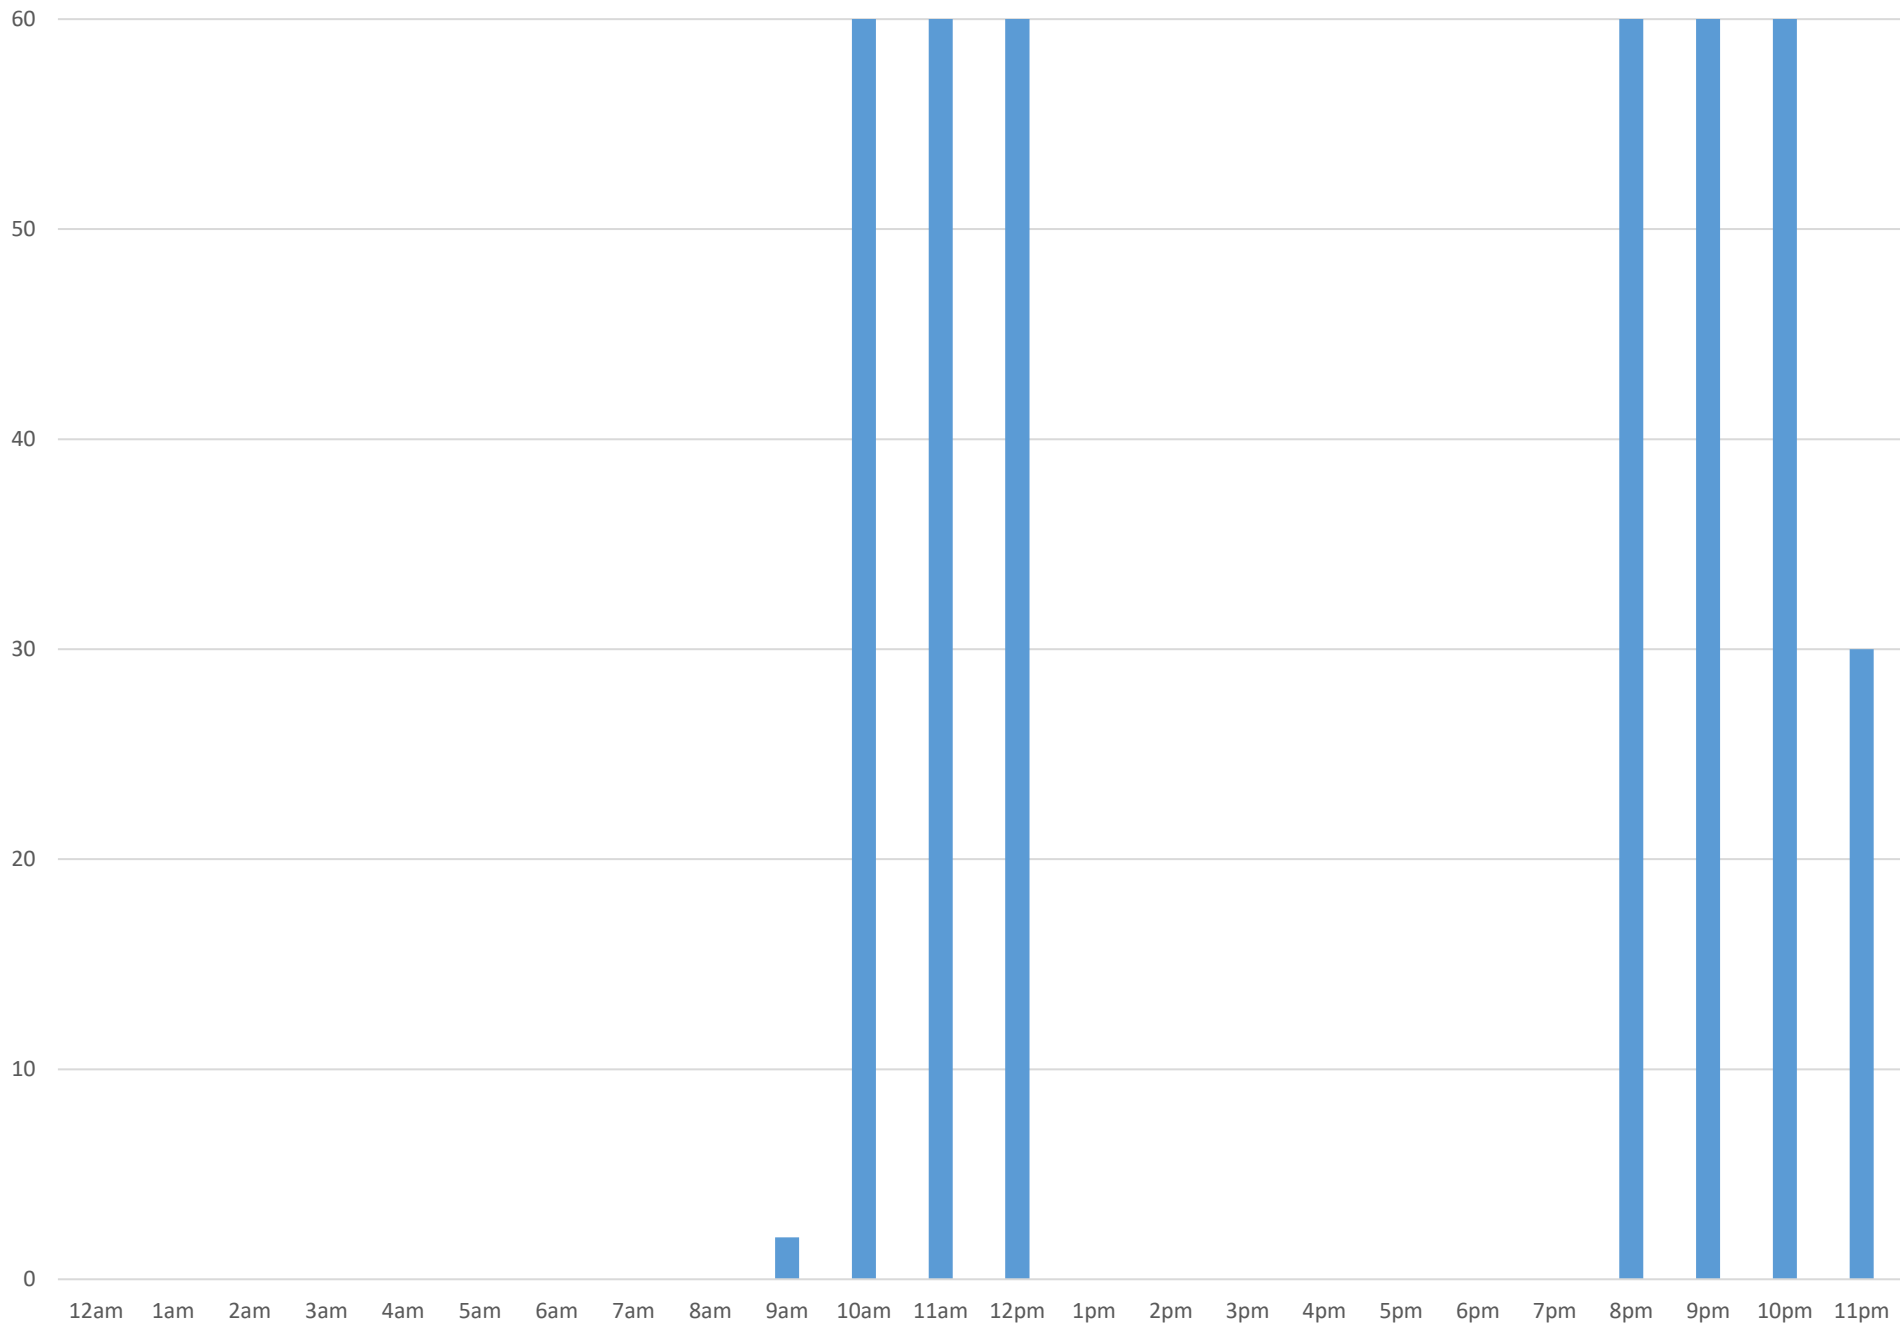

South Bay Trail

Data Summary

Total Count 16,000

Daily Average 2000

Average Weekend Day 1877

Average Weekday 2074

Highest Daily Count 6269

Busiest Day of the Week Friday, May 25, 2018

Weekly Profile

Monday 0%

Tuesday 1%

Wednesday 0%

Thursday 9%

Friday 55%

Saturday 28%

Sunday 8%

South Bay Trail May 2018

Monthly Data

Total Count = 16000

South Bay Trail

South Bay Trail

Thursday, May 10, 2018

South Bay Trail

Friday, May 11, 2018

South Bay Trail

South Bay Trail

South Bay Trail

South Bay Trail

Friday, May 25, 2018

South Bay Trail