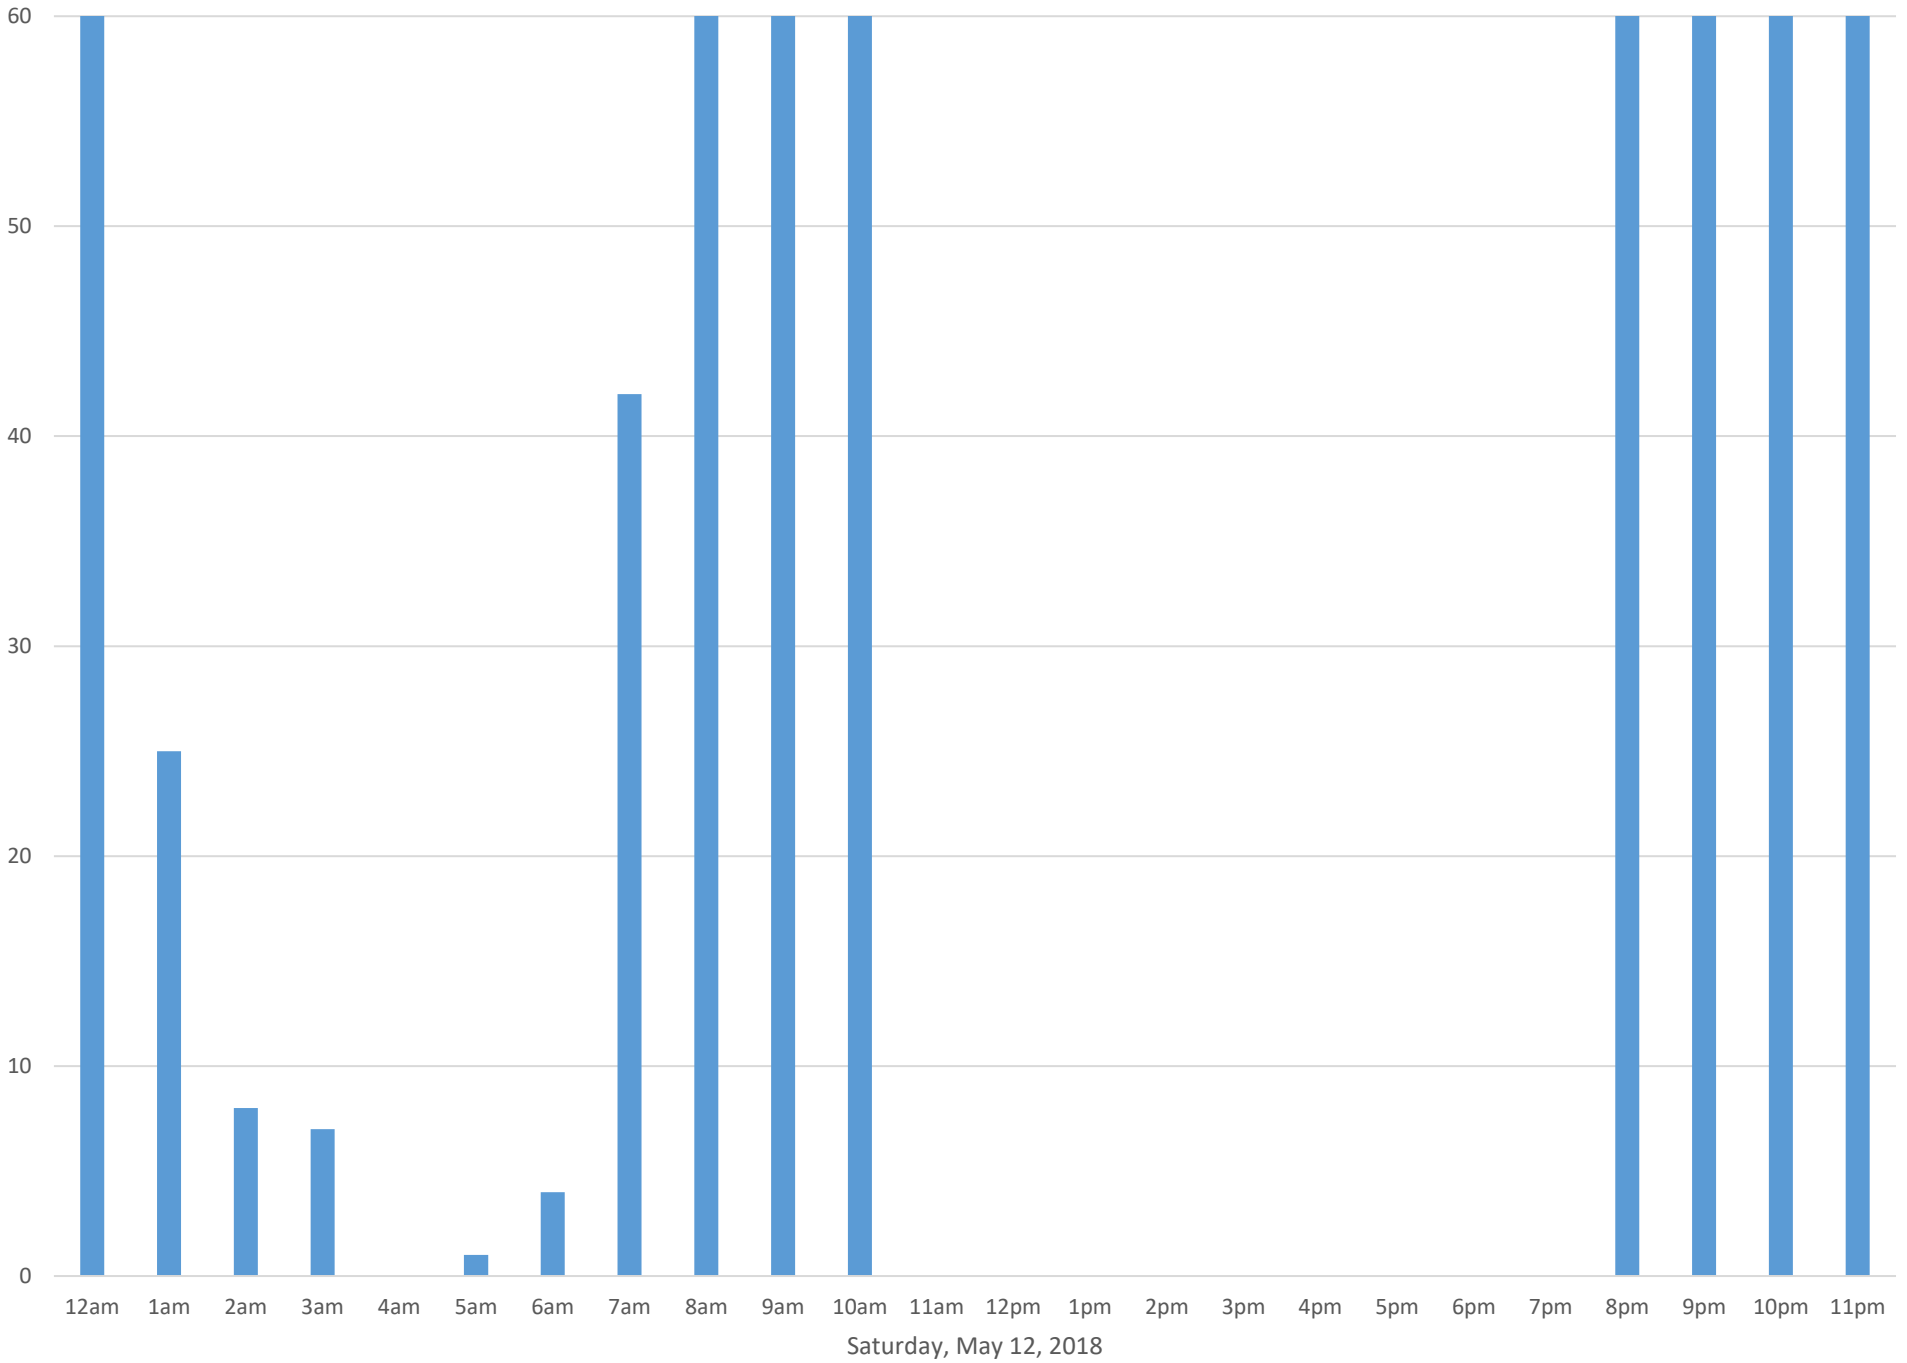

South Bay Trail

Data Summary

Total Count 16,000

Daily Average 2000

Average Weekend Day 1877

Average Weekday 2074

Highest Daily Count 6269

Busiest Day of the Week Friday, May 25, 2018

Weekly Profile

Monday 0%

Tuesday 1%

Wednesday 0%

Thursday 9%

Friday 55%

Saturday 28%

Sunday 8%

South Bay Trail May 2018

Monthly Data

Total Count = 16000

South Bay Trail

South Bay Trail

Thursday, May 10, 2018

South Bay Trail

Friday, May 11, 2018

South Bay Trail

South Bay Trail

South Bay Trail

South Bay Trail

Friday, May 25, 2018

South Bay Trail