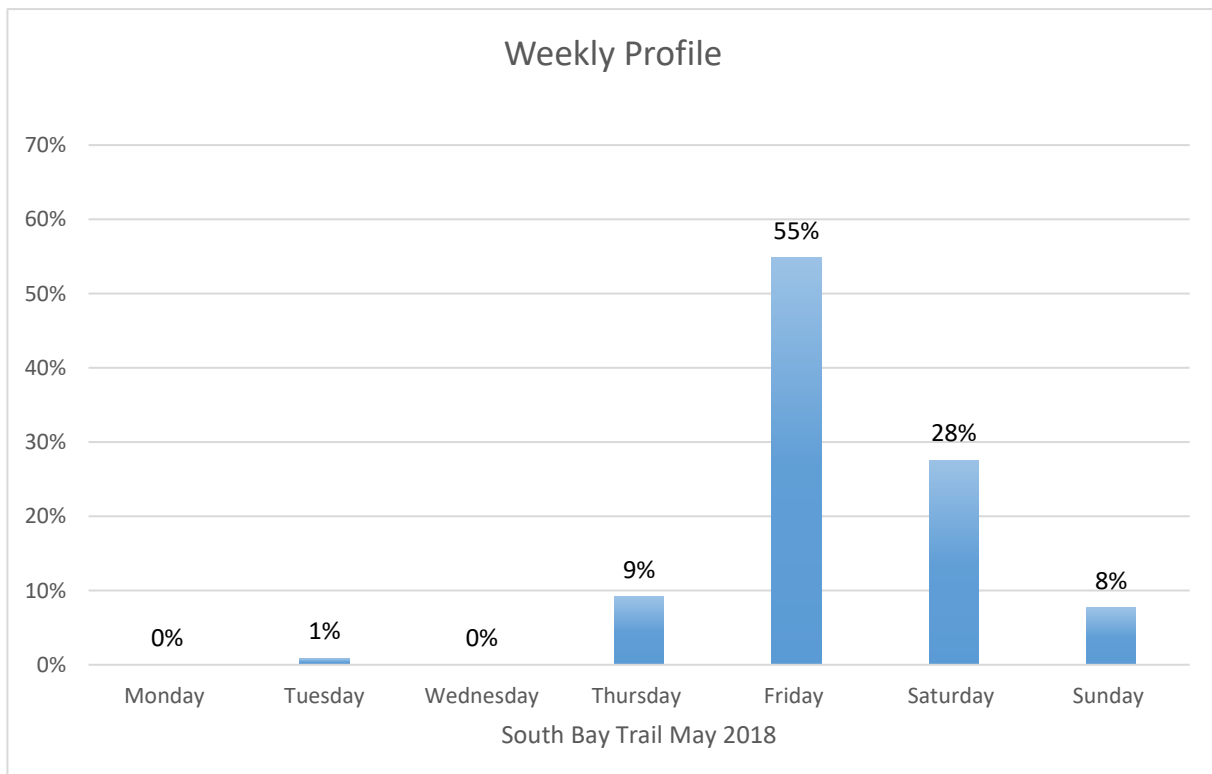

South Bay Trail

Data Summary

Total Count 16,000

Daily Average 2000

Average Weekend Day 1877

Average Weekday 2074

Highest Daily Count 6269

Busiest Day of the Week Friday, May 25, 2018

Weekly Profile

Monday 0%

Tuesday 1%

Wednesday 0%

Thursday 9%

Friday 55%

Saturday 28%

Sunday 8%

South Bay Trail May 2018

Monthly Data

Total Count = 16000

South Bay Trail

South Bay Trail

Thursday, May 10, 2018

South Bay Trail

Friday, May 11, 2018