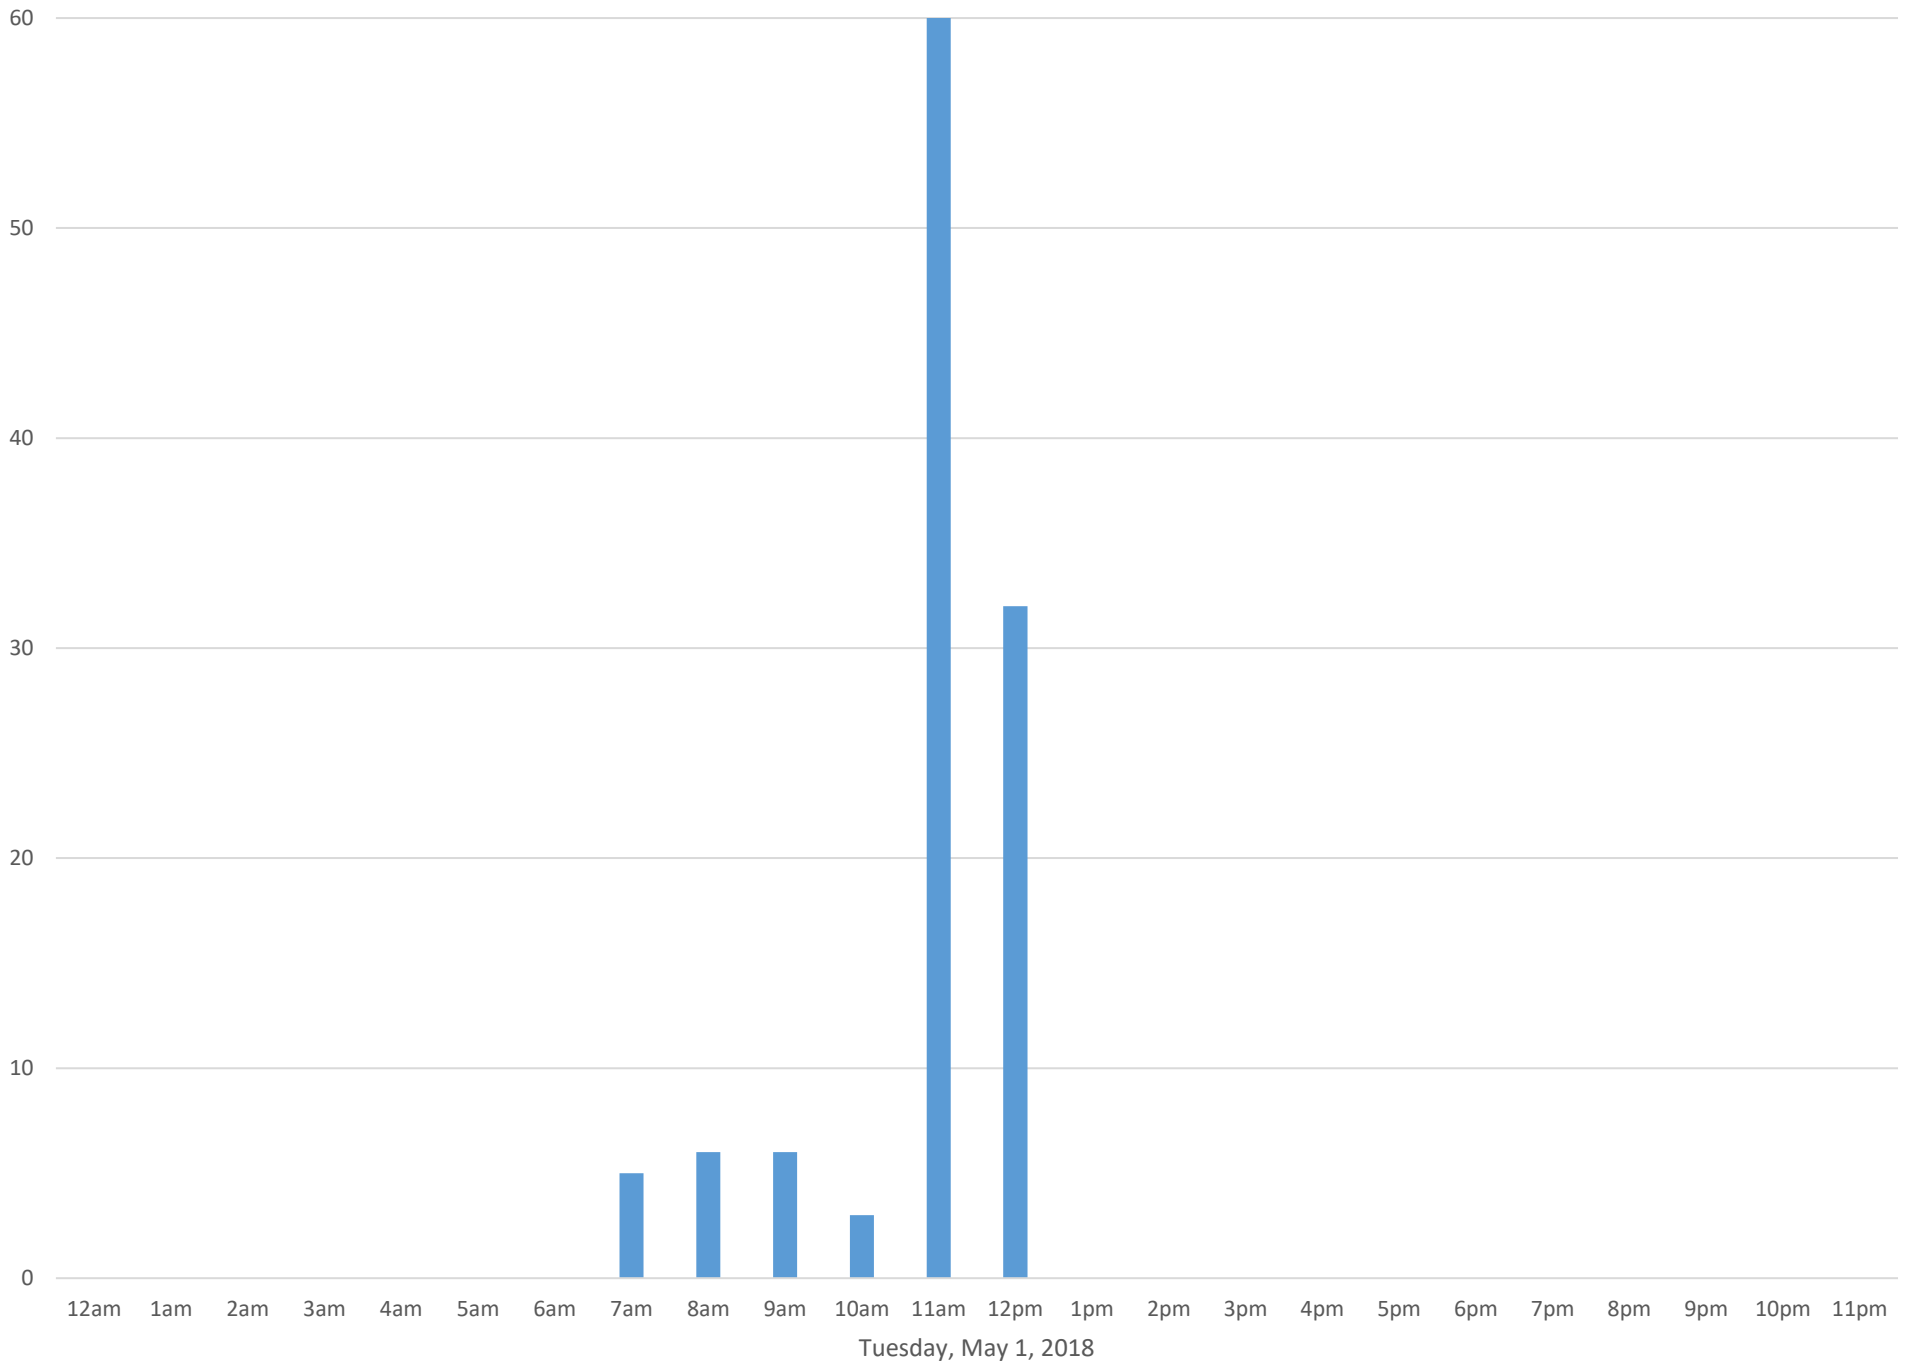

South Bay Trail

Data Summary

Total Count 16,000

Daily Average 2000

Average Weekend Day 1877

Average Weekday 2074

Highest Daily Count 6269

Busiest Day of the Week Friday, May 25, 2018

Weekly Profile

Monday 0%

Tuesday 1%

Wednesday 0%

Thursday 9%

Friday 55%

Saturday 28%

Sunday 8%

South Bay Trail May 2018

Monthly Data

Total Count = 16000

South Bay Trail

South Bay Trail

Thursday, May 10, 2018

South Bay Trail

Friday, May 11, 2018

South Bay Trail

South Bay Trail

South Bay Trail

South Bay Trail

Friday, May 25, 2018

South Bay Trail