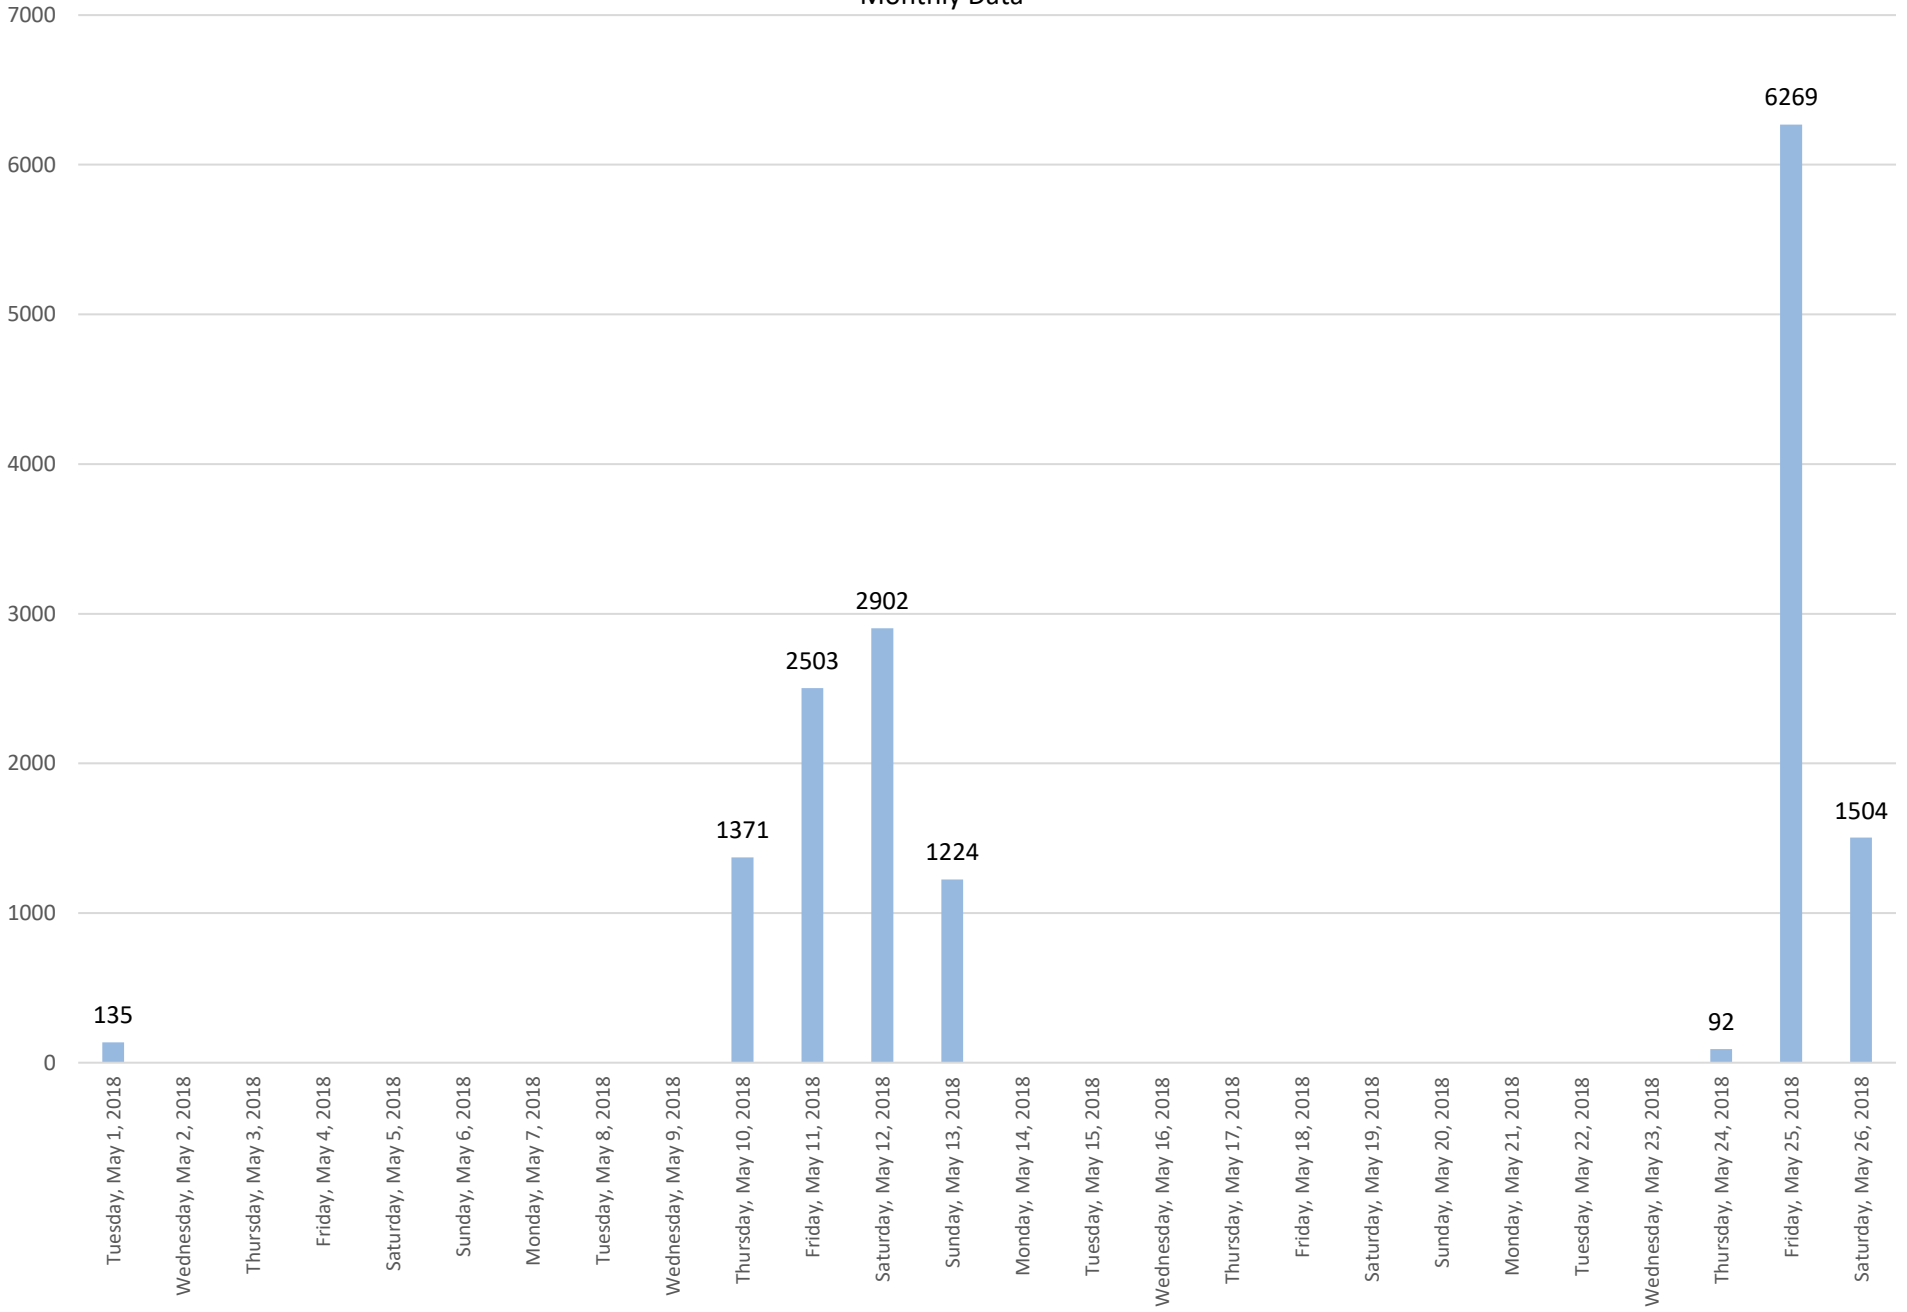

South Bay Trail

Data Summary

Total Count 16,000

Daily Average 2000

Average Weekend Day 1877

Average Weekday 2074

Highest Daily Count 6269

Busiest Day of the Week Friday, May 25, 2018

Weekly Profile

Monday 0%

Tuesday 1%

Wednesday 0%

Thursday 9%

Friday 55%

Saturday 28%

Sunday 8%

South Bay Trail May 2018

Monthly Data

Total Count = 16000

South Bay Trail

South Bay Trail

Thursday, May 10, 2018

South Bay Trail

Friday, May 11, 2018

South Bay Trail

South Bay Trail

South Bay Trail

South Bay Trail

Friday, May 25, 2018

South Bay Trail