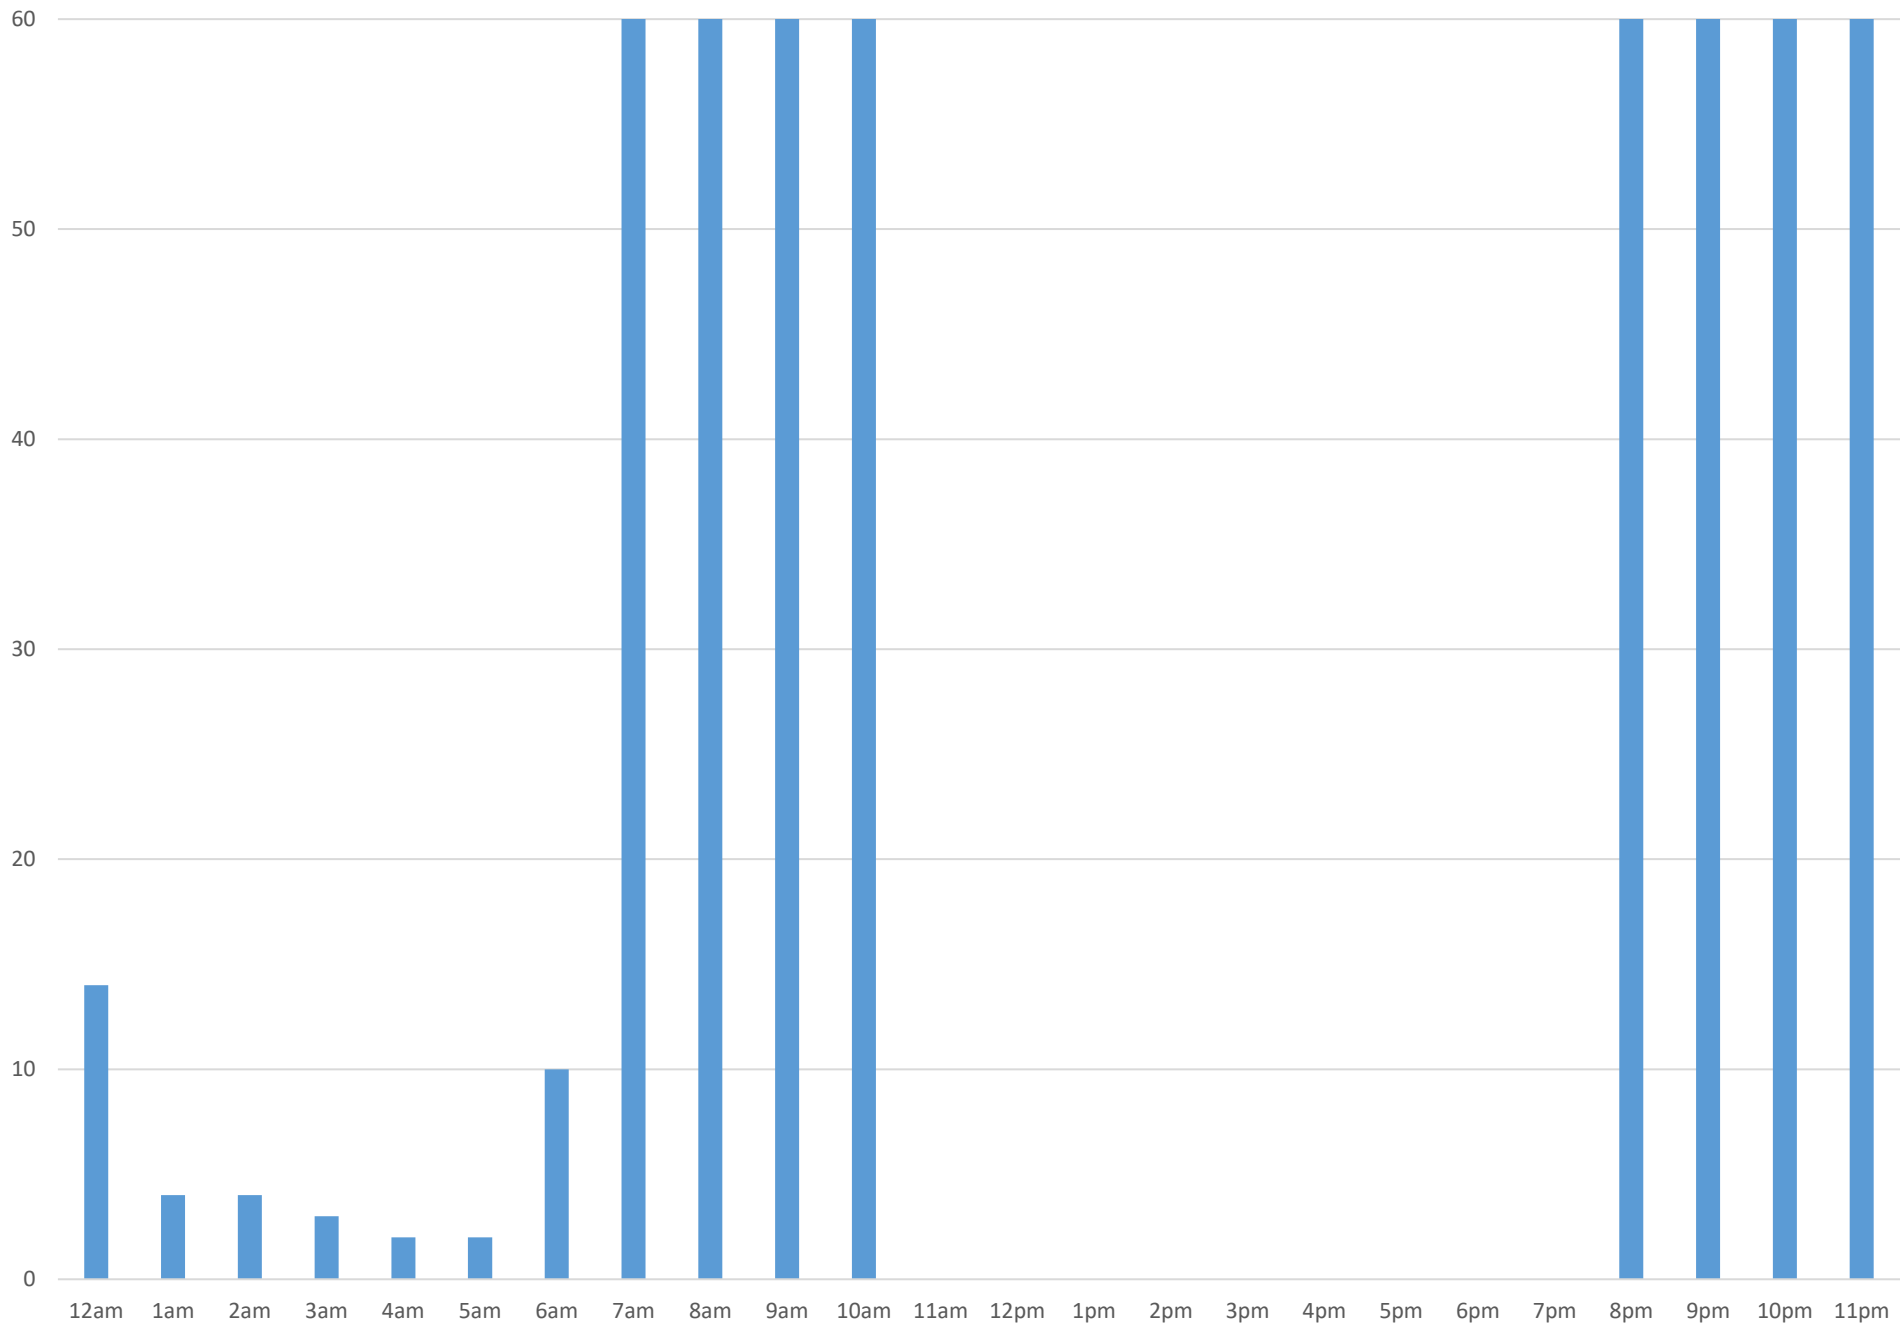

South Bay Trail

Data Summary

Total Count 16,000

Daily Average 2000

Average Weekend Day 1877

Average Weekday 2074

Highest Daily Count 6269

Busiest Day of the Week Friday, May 25, 2018

Weekly Profile

Monday 0%

Tuesday 1%

Wednesday 0%

Thursday 9%

Friday 55%

Saturday 28%

Sunday 8%

South Bay Trail May 2018

Monthly Data

Total Count = 16000

South Bay Trail

South Bay Trail

Thursday, May 10, 2018

South Bay Trail

Friday, May 11, 2018

South Bay Trail

South Bay Trail

South Bay Trail

South Bay Trail

Friday, May 25, 2018

South Bay Trail