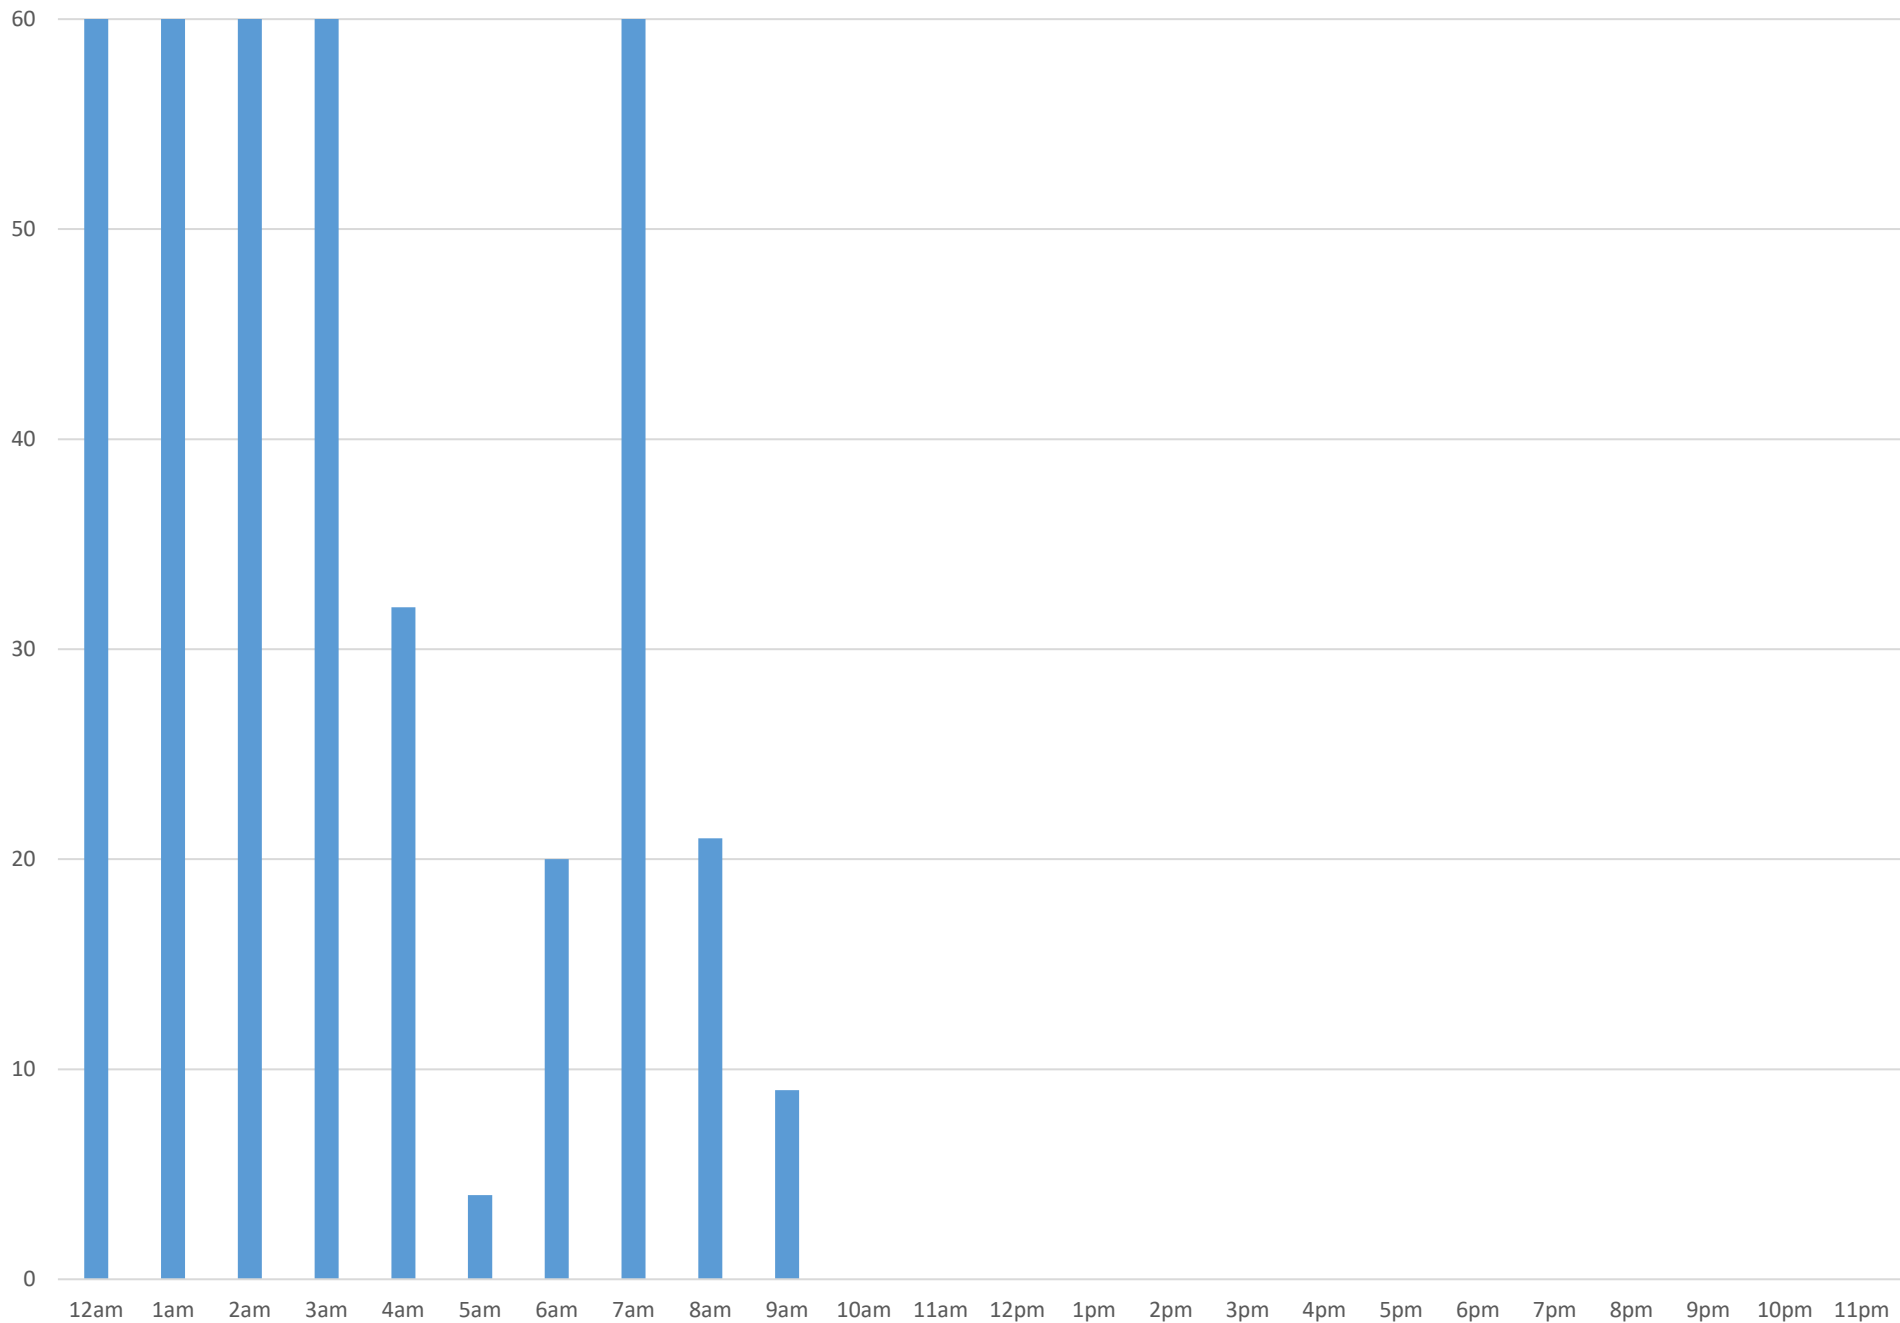

South Bay Trail

Data Summary

Total Count	3,693
Daily Average	616
Average Weekend Day	590
Average Weekday	629
Highest Daily Count	1810
Busiest Day of the Week	Monday, June 25, 2018

Weekly Profile

Monday	49%
Tuesday	0%
Wednesday	0%
Thursday	0%
Friday	19%
Saturday	32%
Sunday	0%

South Bay Trail June 2018

Monthly Data

Total Count = 3693

South Bay Trail

South Bay Trail

Saturday, June 9, 2018

South Bay Trail