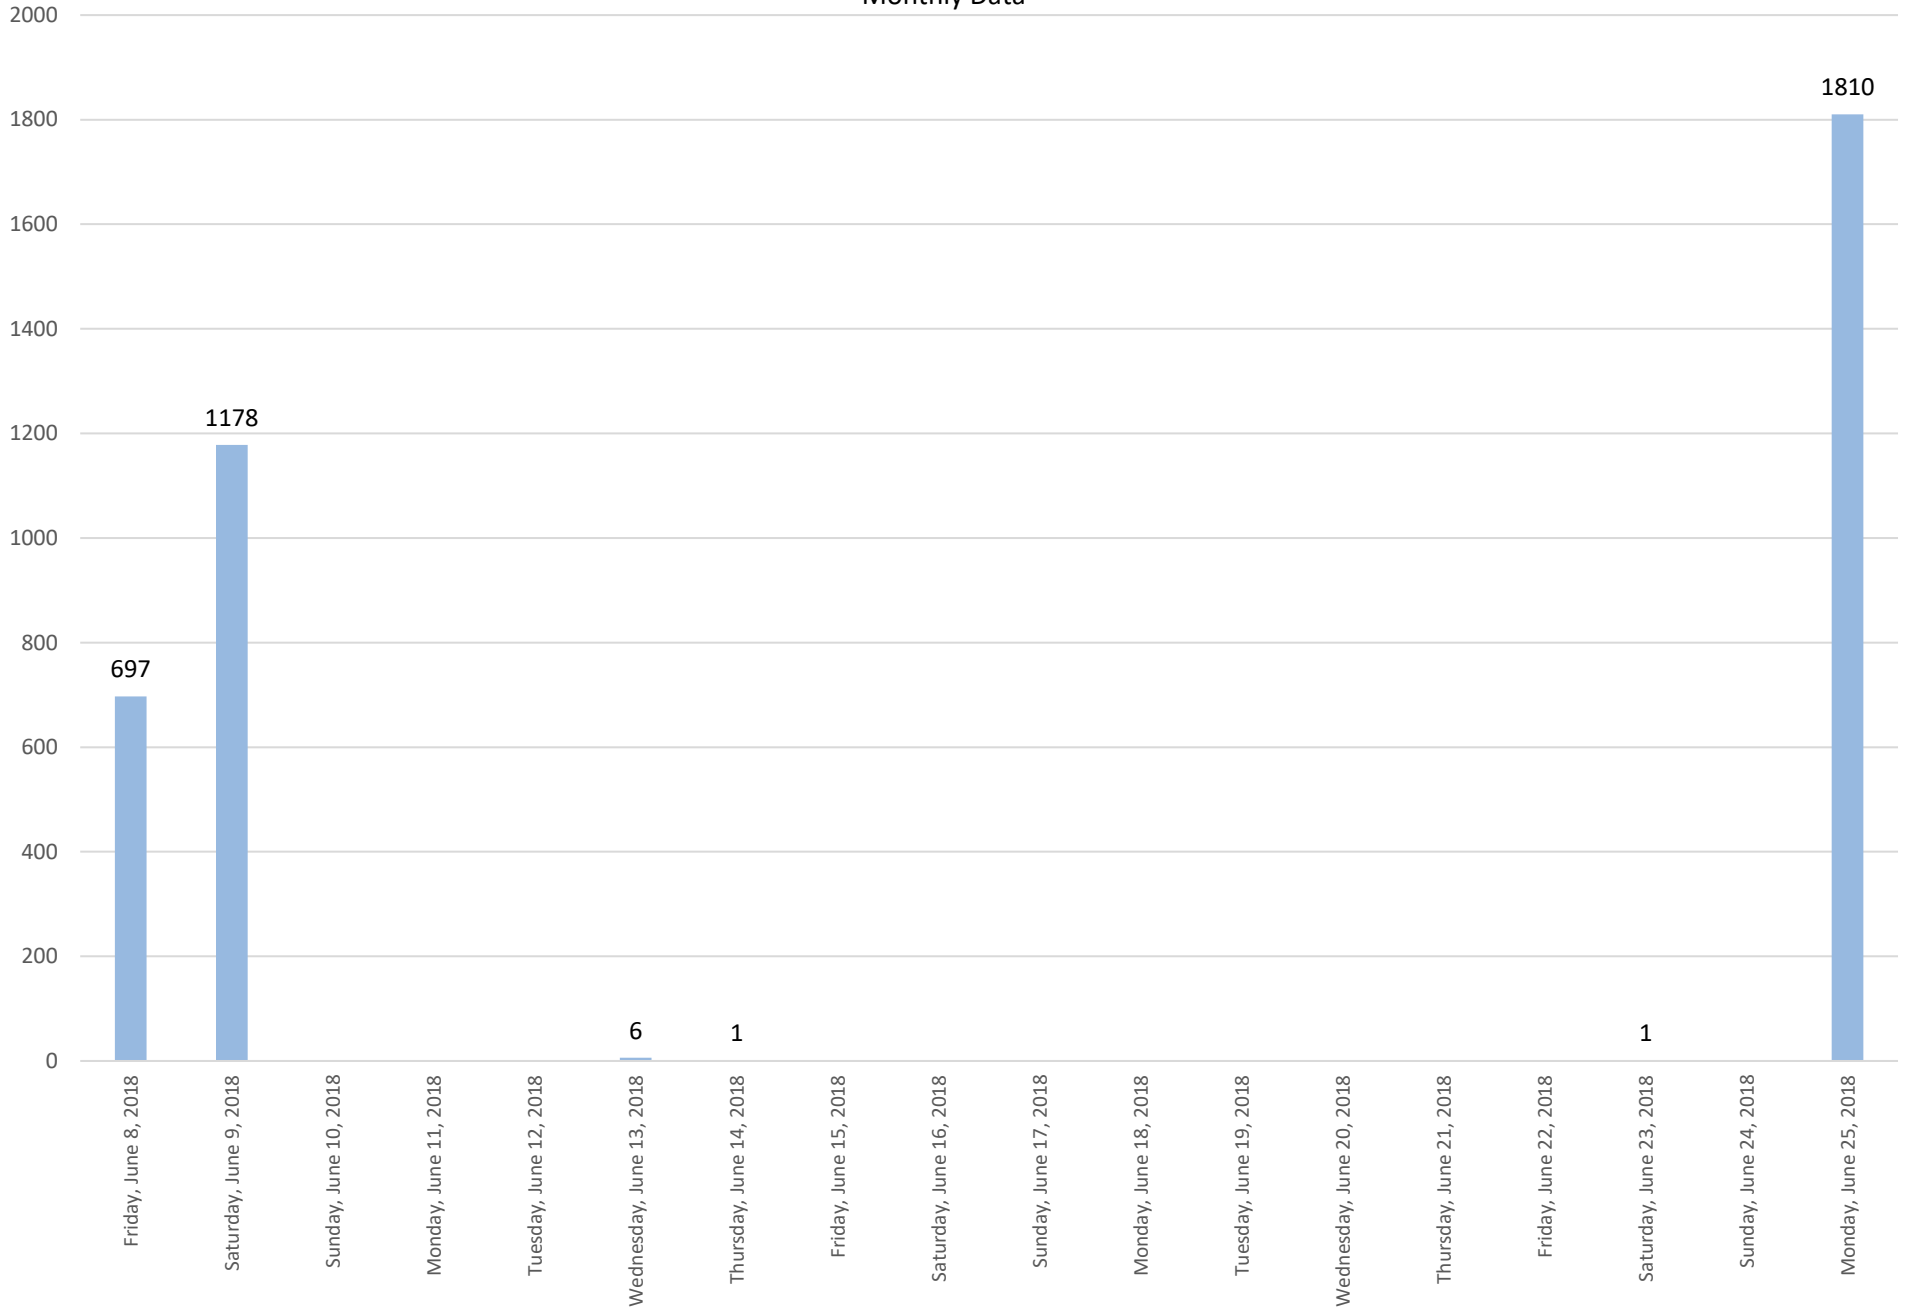

South Bay Trail

Data Summary

Total Count	3,693
Daily Average	616
Average Weekend Day	590
Average Weekday	629
Highest Daily Count	1810
Busiest Day of the Week	Monday, June 25, 2018

Weekly Profile

Monday	49%
Tuesday	0%
Wednesday	0%
Thursday	0%
Friday	19%
Saturday	32%
Sunday	0%

South Bay Trail June 2018

Monthly Data

Total Count = 3693

South Bay Trail

South Bay Trail

Saturday, June 9, 2018

South Bay Trail