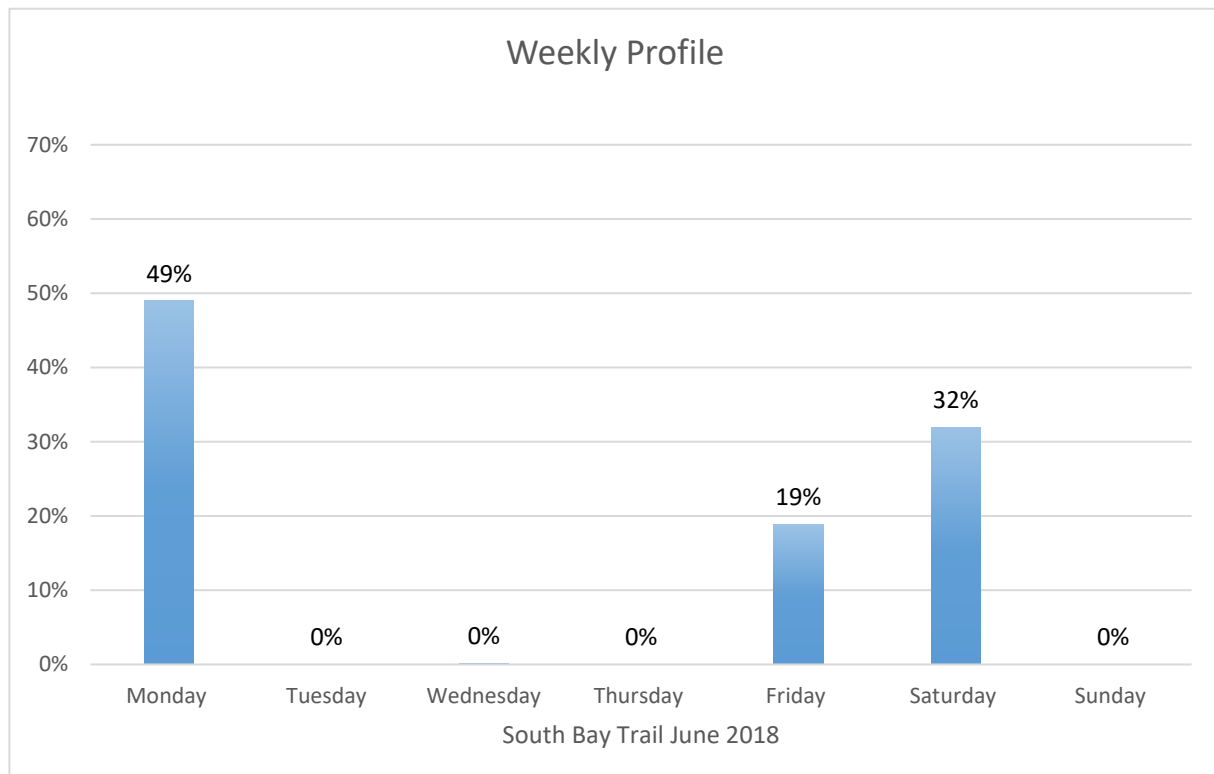

South Bay Trail

Data Summary

Total Count	3,693
Daily Average	616
Average Weekend Day	590
Average Weekday	629
Highest Daily Count	1810
Busiest Day of the Week	Monday, June 25, 2018

Weekly Profile

Monday	49%
Tuesday	0%
Wednesday	0%
Thursday	0%
Friday	19%
Saturday	32%
Sunday	0%

South Bay Trail June 2018

Monthly Data

Total Count = 3693

South Bay Trail

South Bay Trail

Saturday, June 9, 2018

South Bay Trail