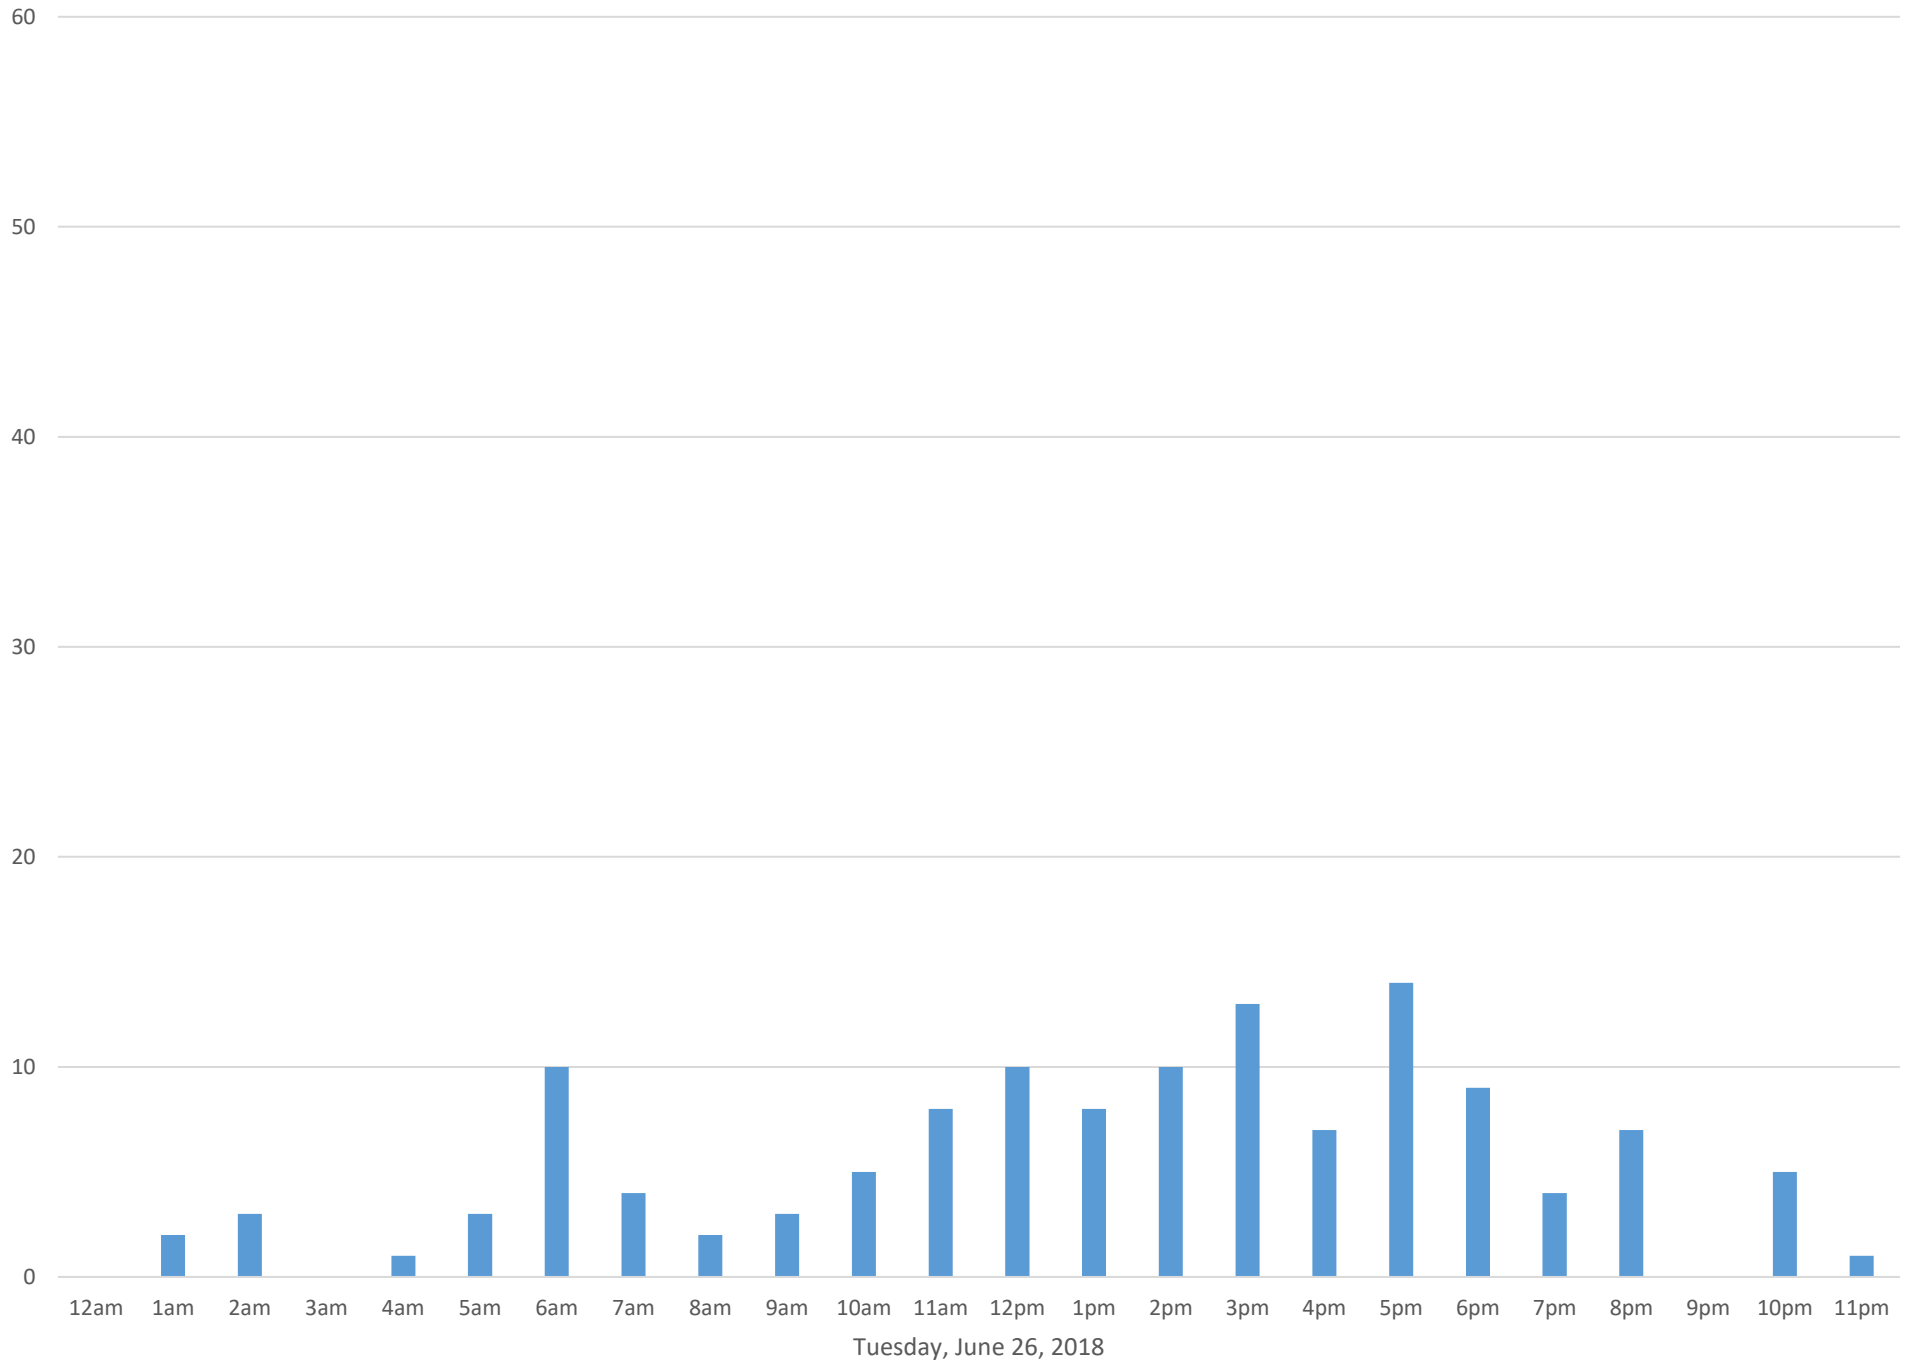

Squalicum Creek Trail