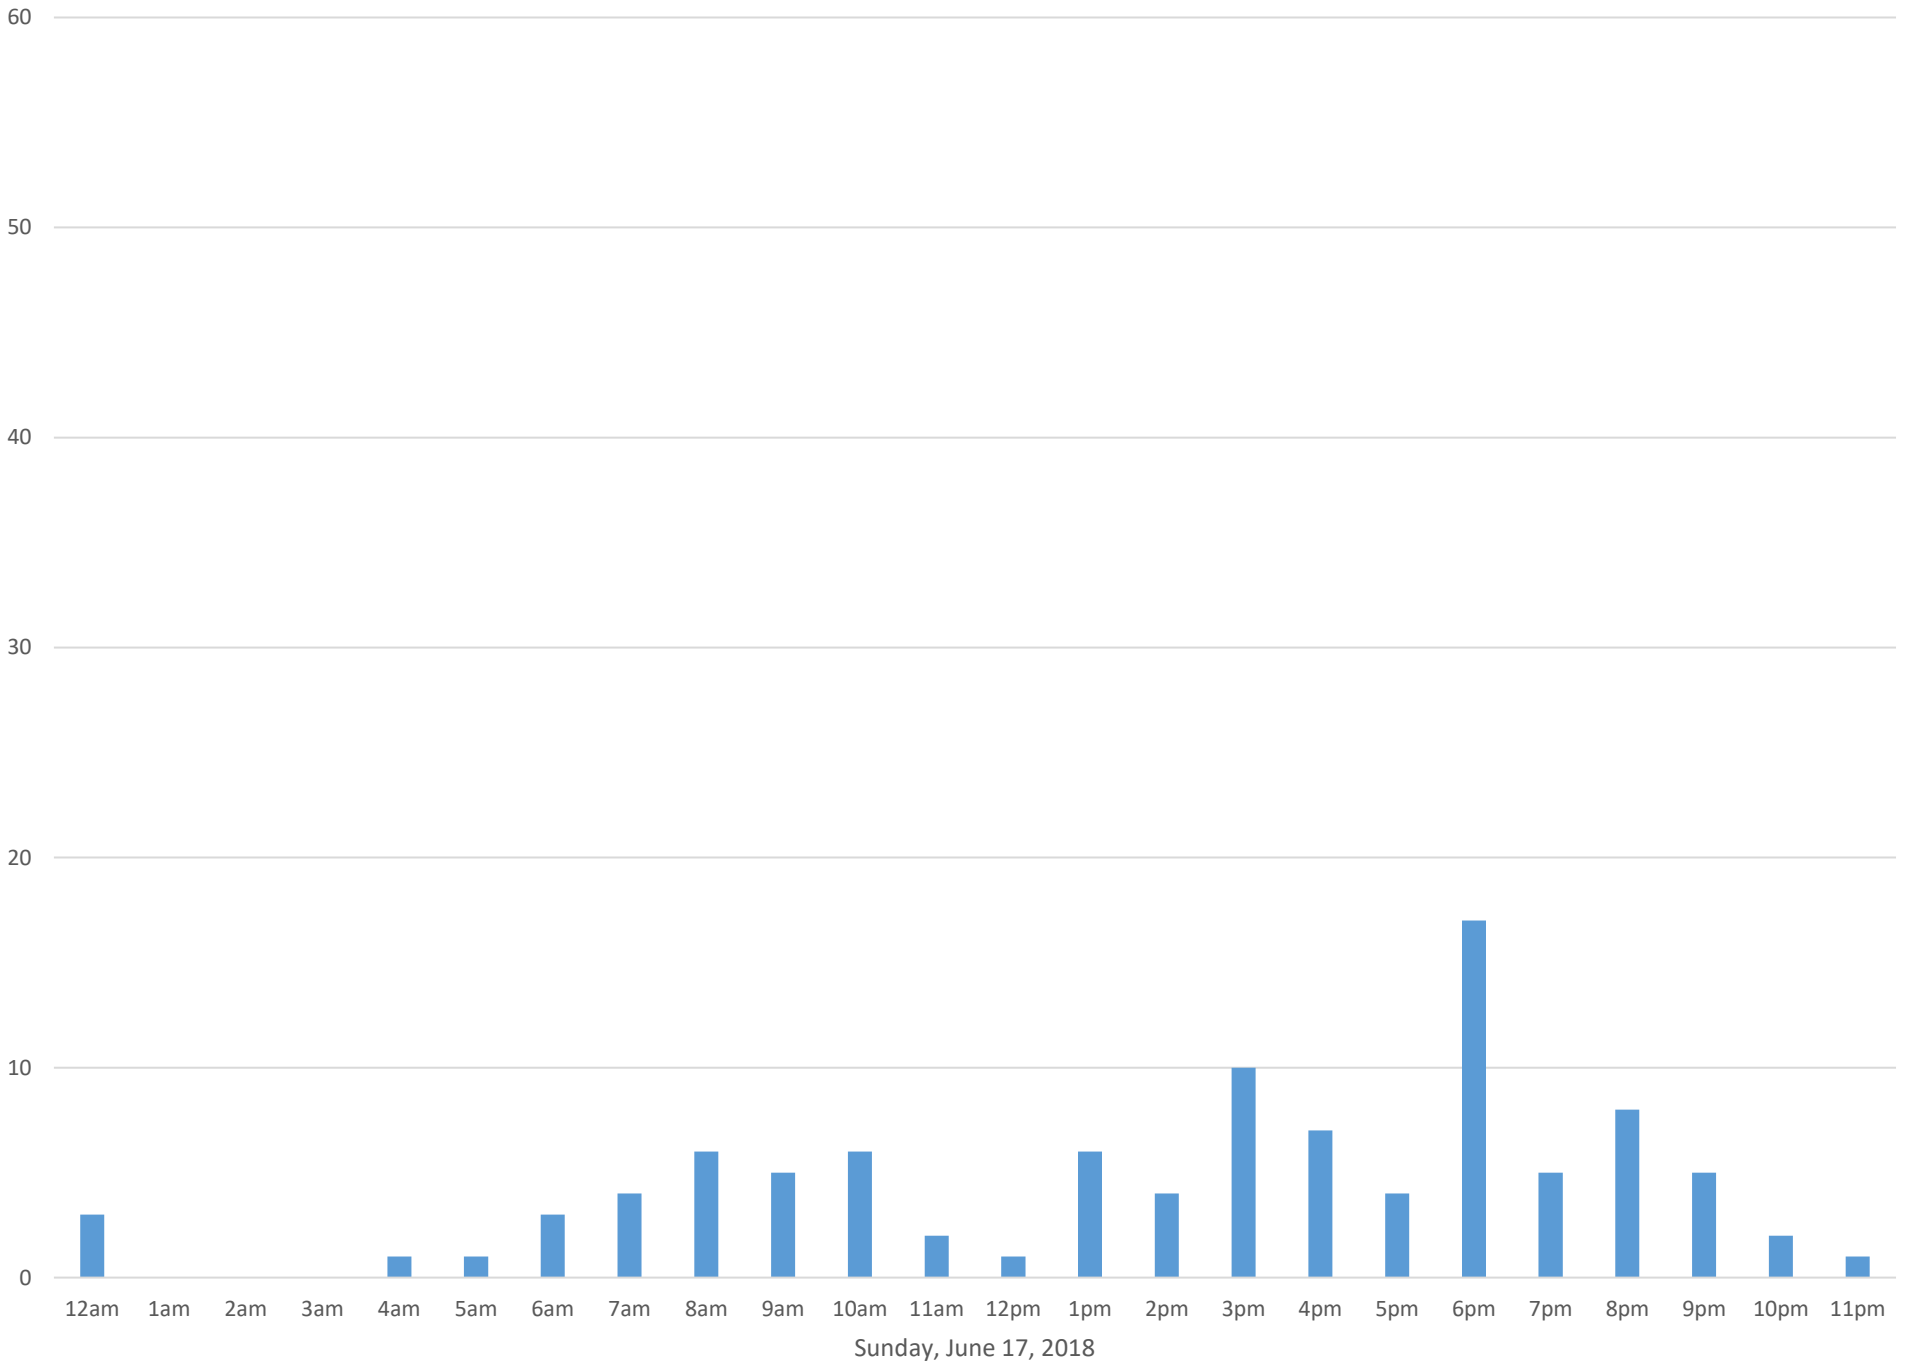

Squalicum Creek Trail

Data Summary

Total Count 2,777

Daily Average 116

Average Weekend Day 113

Average Weekday 117

Highest Daily Count 166

Busiest Day of the Week Thursday, June 28, 2018

Squalicum Creek Trail June 2018

Monthly Data

Total Count = 2777

Squalicum Creek Trail

Thursday, June 7, 2018

Squalicum Creek Trail

Squalicum Creek Trail

Squalicum Creek Trail

Squalicum Creek Trail

Squalicum Creek Trail

Tuesday, June 12, 2018

Squalicum Creek Trail

Squalicum Creek Trail

Squalicum Creek Trail

Squalicum Creek Trail

Squalicum Creek Trail