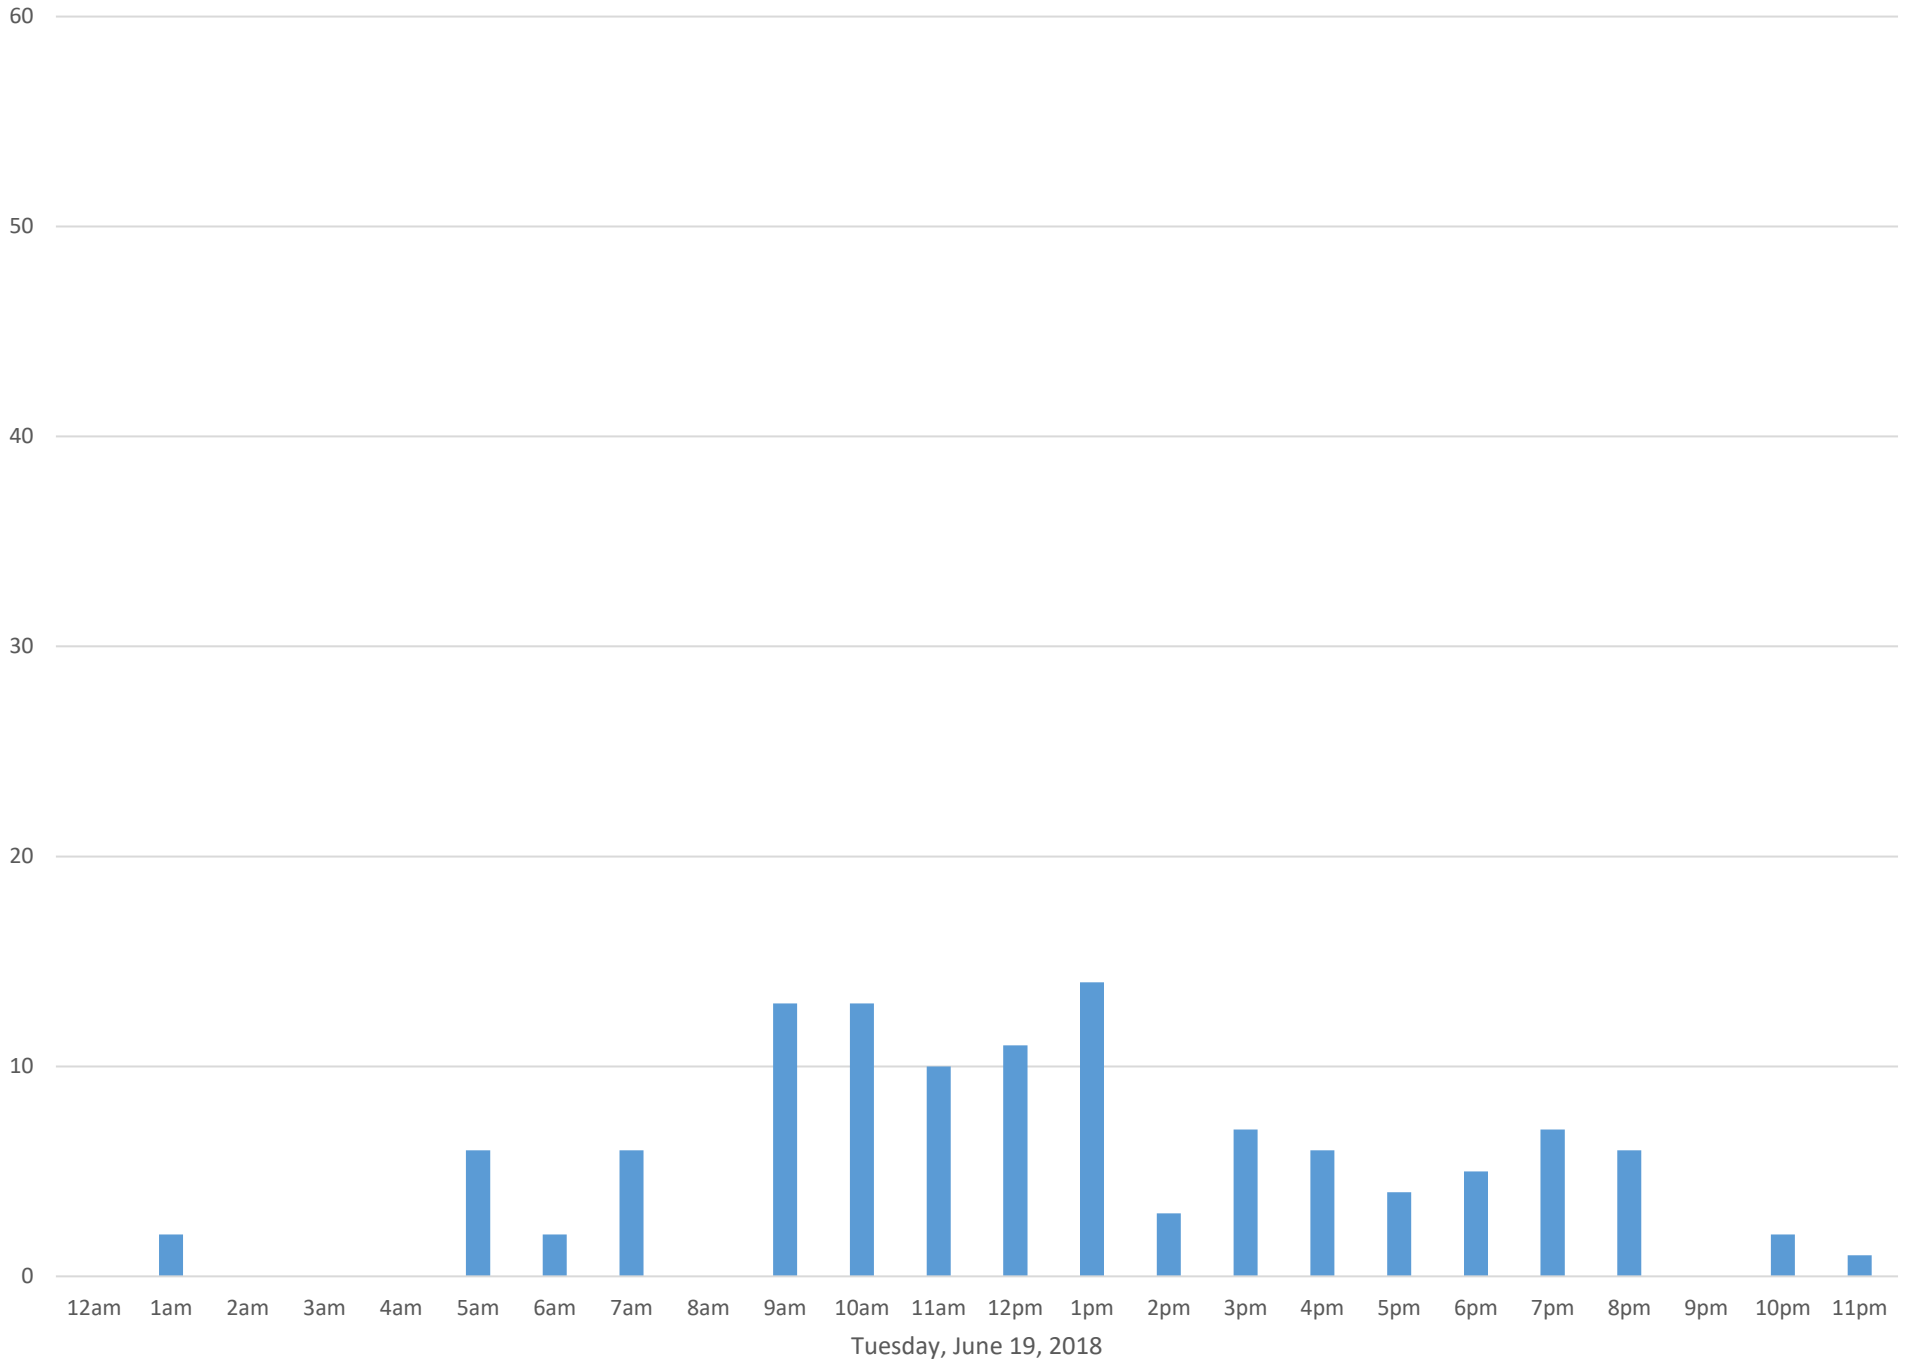

Squalicum Creek Trail