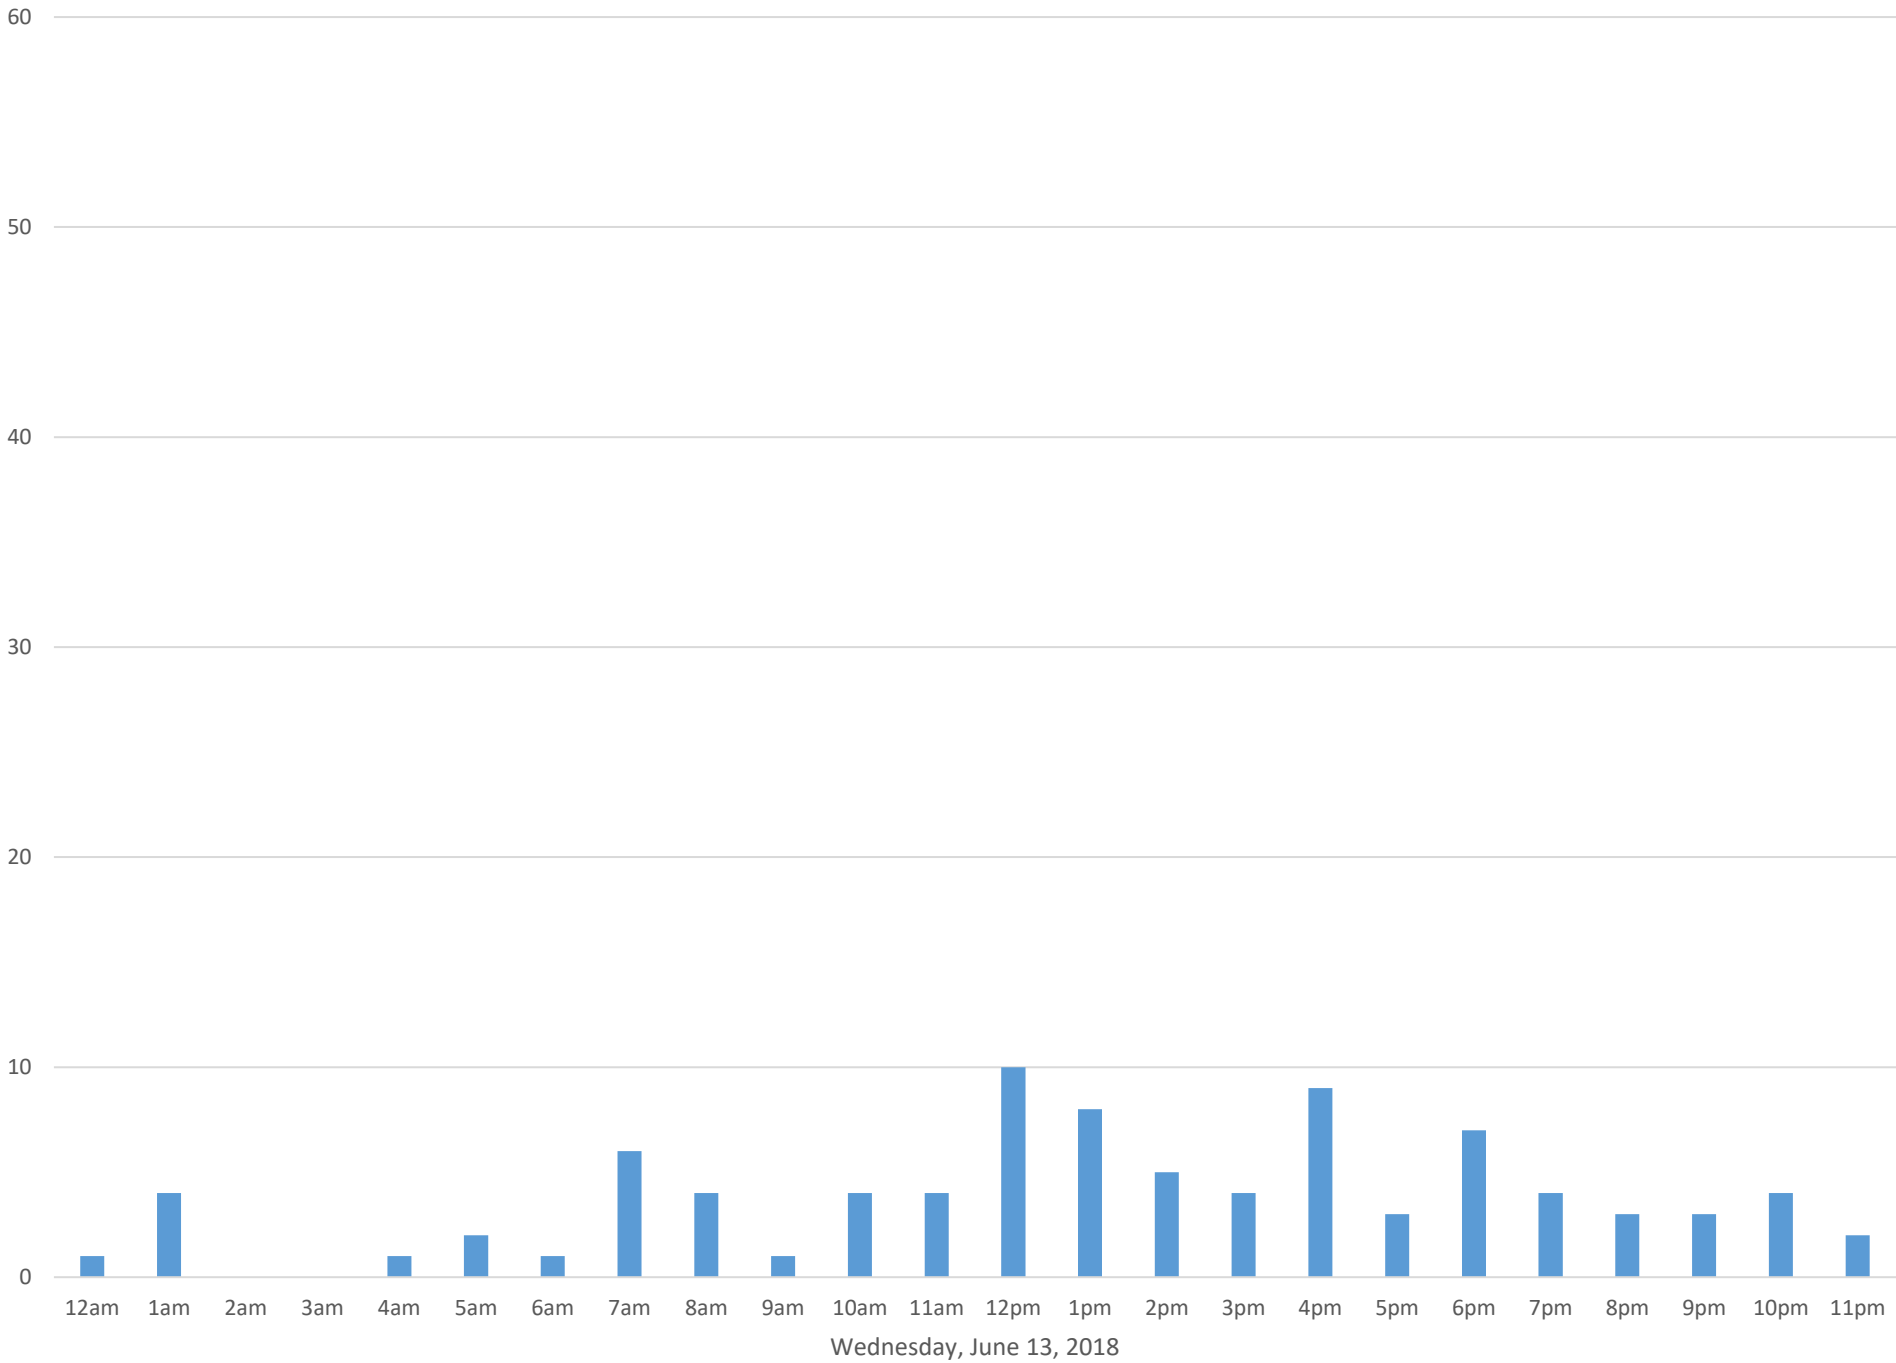

Squalicum Creek Trail

Data Summary

Total Count 2,777

Daily Average 116

Average Weekend Day 113

Average Weekday 117

Highest Daily Count 166

Busiest Day of the Week Thursday, June 28, 2018

Squalicum Creek Trail June 2018

Monthly Data

Total Count = 2777

Squalicum Creek Trail

Thursday, June 7, 2018

Squalicum Creek Trail

Squalicum Creek Trail

Squalicum Creek Trail

Squalicum Creek Trail

Squalicum Creek Trail

Tuesday, June 12, 2018

Squalicum Creek Trail

Squalicum Creek Trail

Squalicum Creek Trail

Squalicum Creek Trail

Squalicum Creek Trail

Squalicum Creek Trail

Squalicum Creek Trail

Squalicum Creek Trail

Wednesday, June 20, 2018

Squalicum Creek Trail

Squalicum Creek Trail

Squalicum Creek Trail

Squalicum Creek Trail