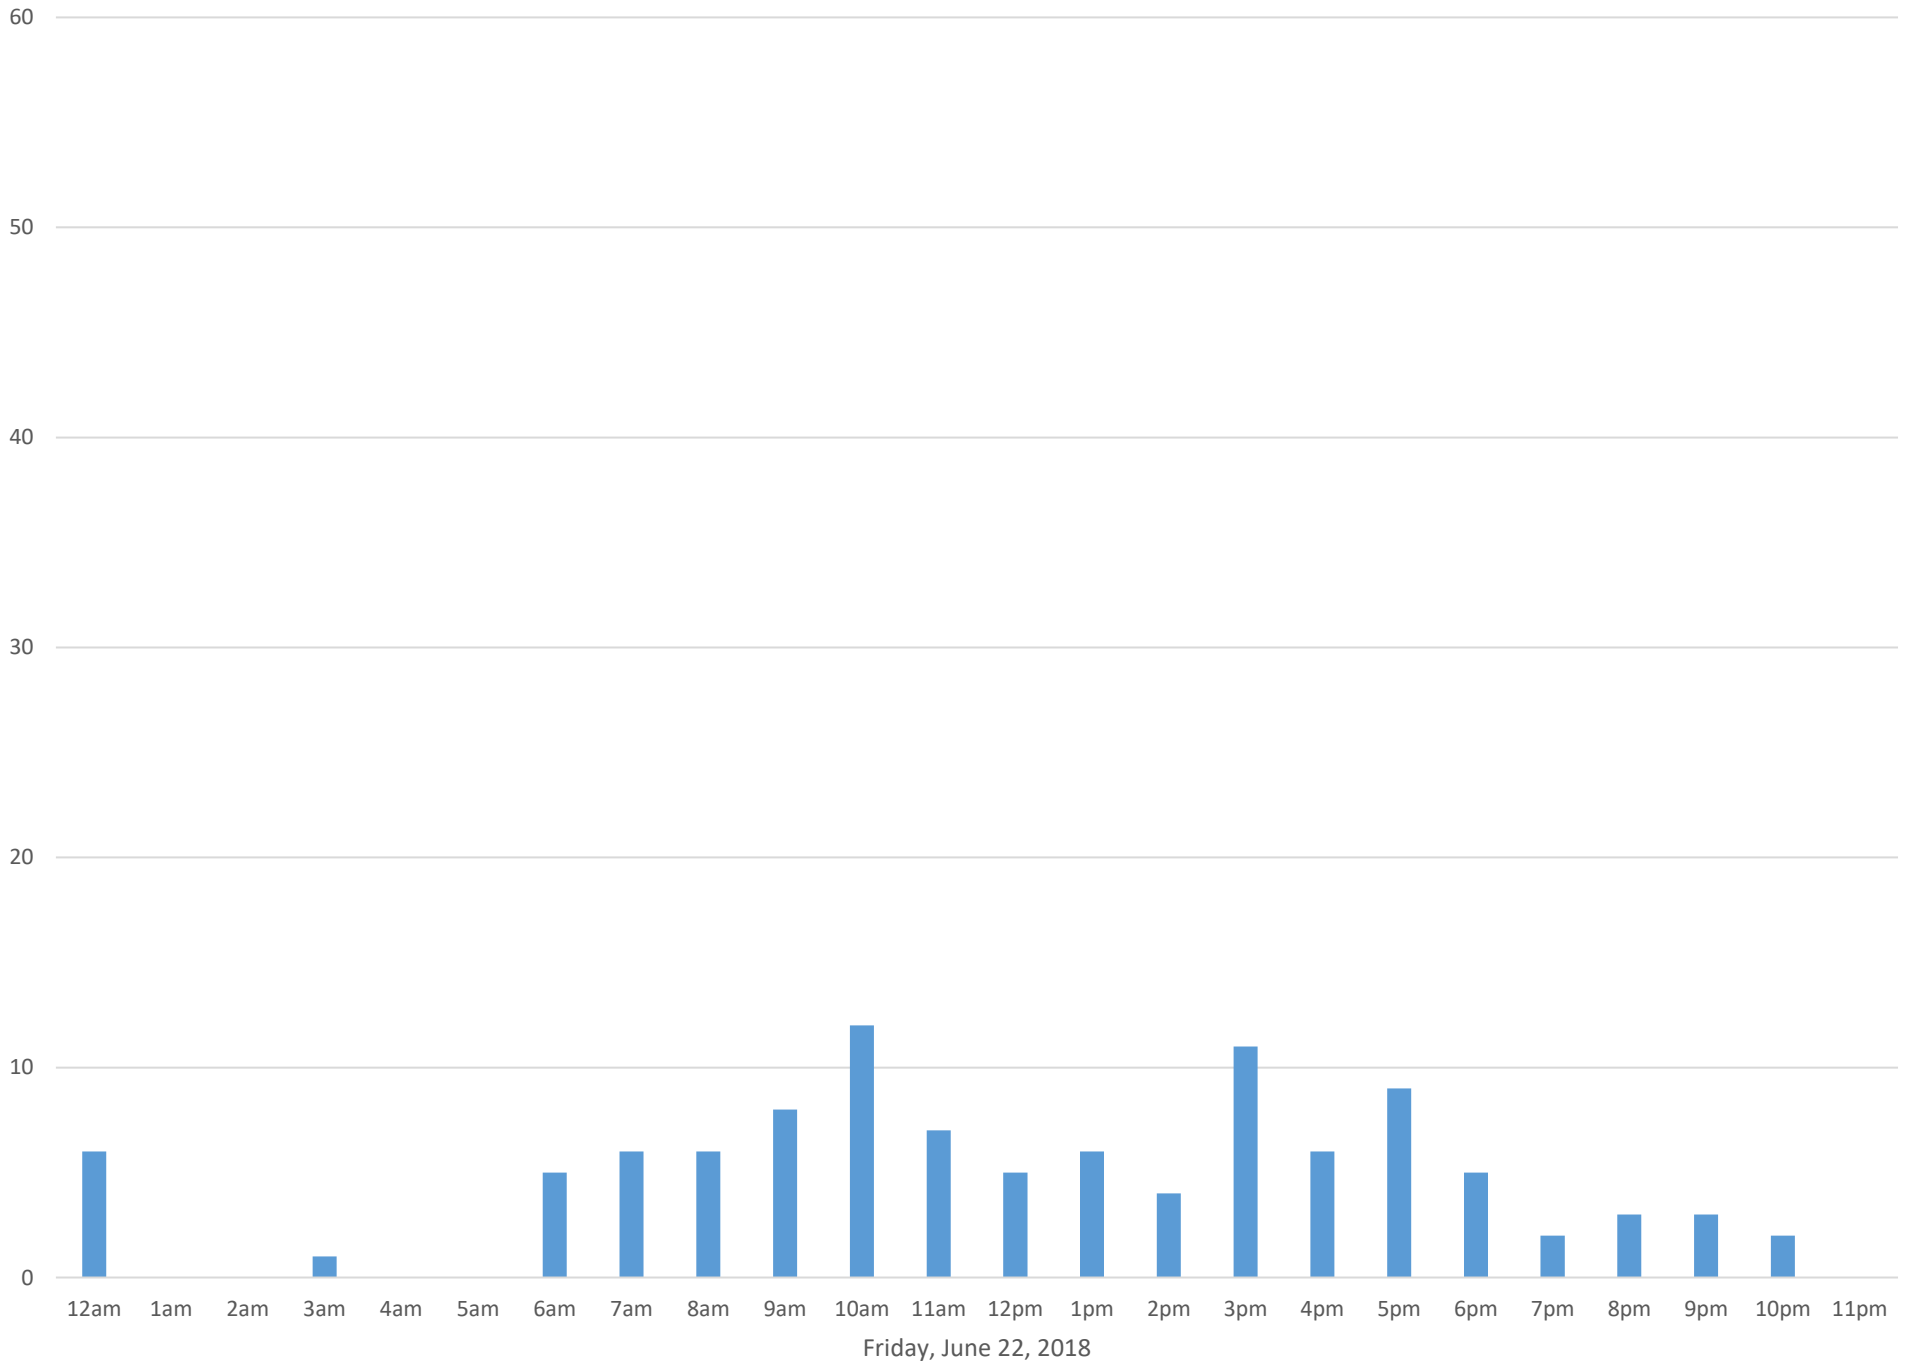

Squalicum Creek Trail June 2018

Monthly Data

Total Count = 2777

Squalicum Creek Trail

Thursday, June 7, 2018

Squalicum Creek Trail

Squalicum Creek Trail

Squalicum Creek Trail

Squalicum Creek Trail

Squalicum Creek Trail

Squalicum Creek Trail

Wednesday, June 20, 2018

Squalicum Creek Trail

Squalicum Creek Trail

Squalicum Creek Trail

Squalicum Creek Trail