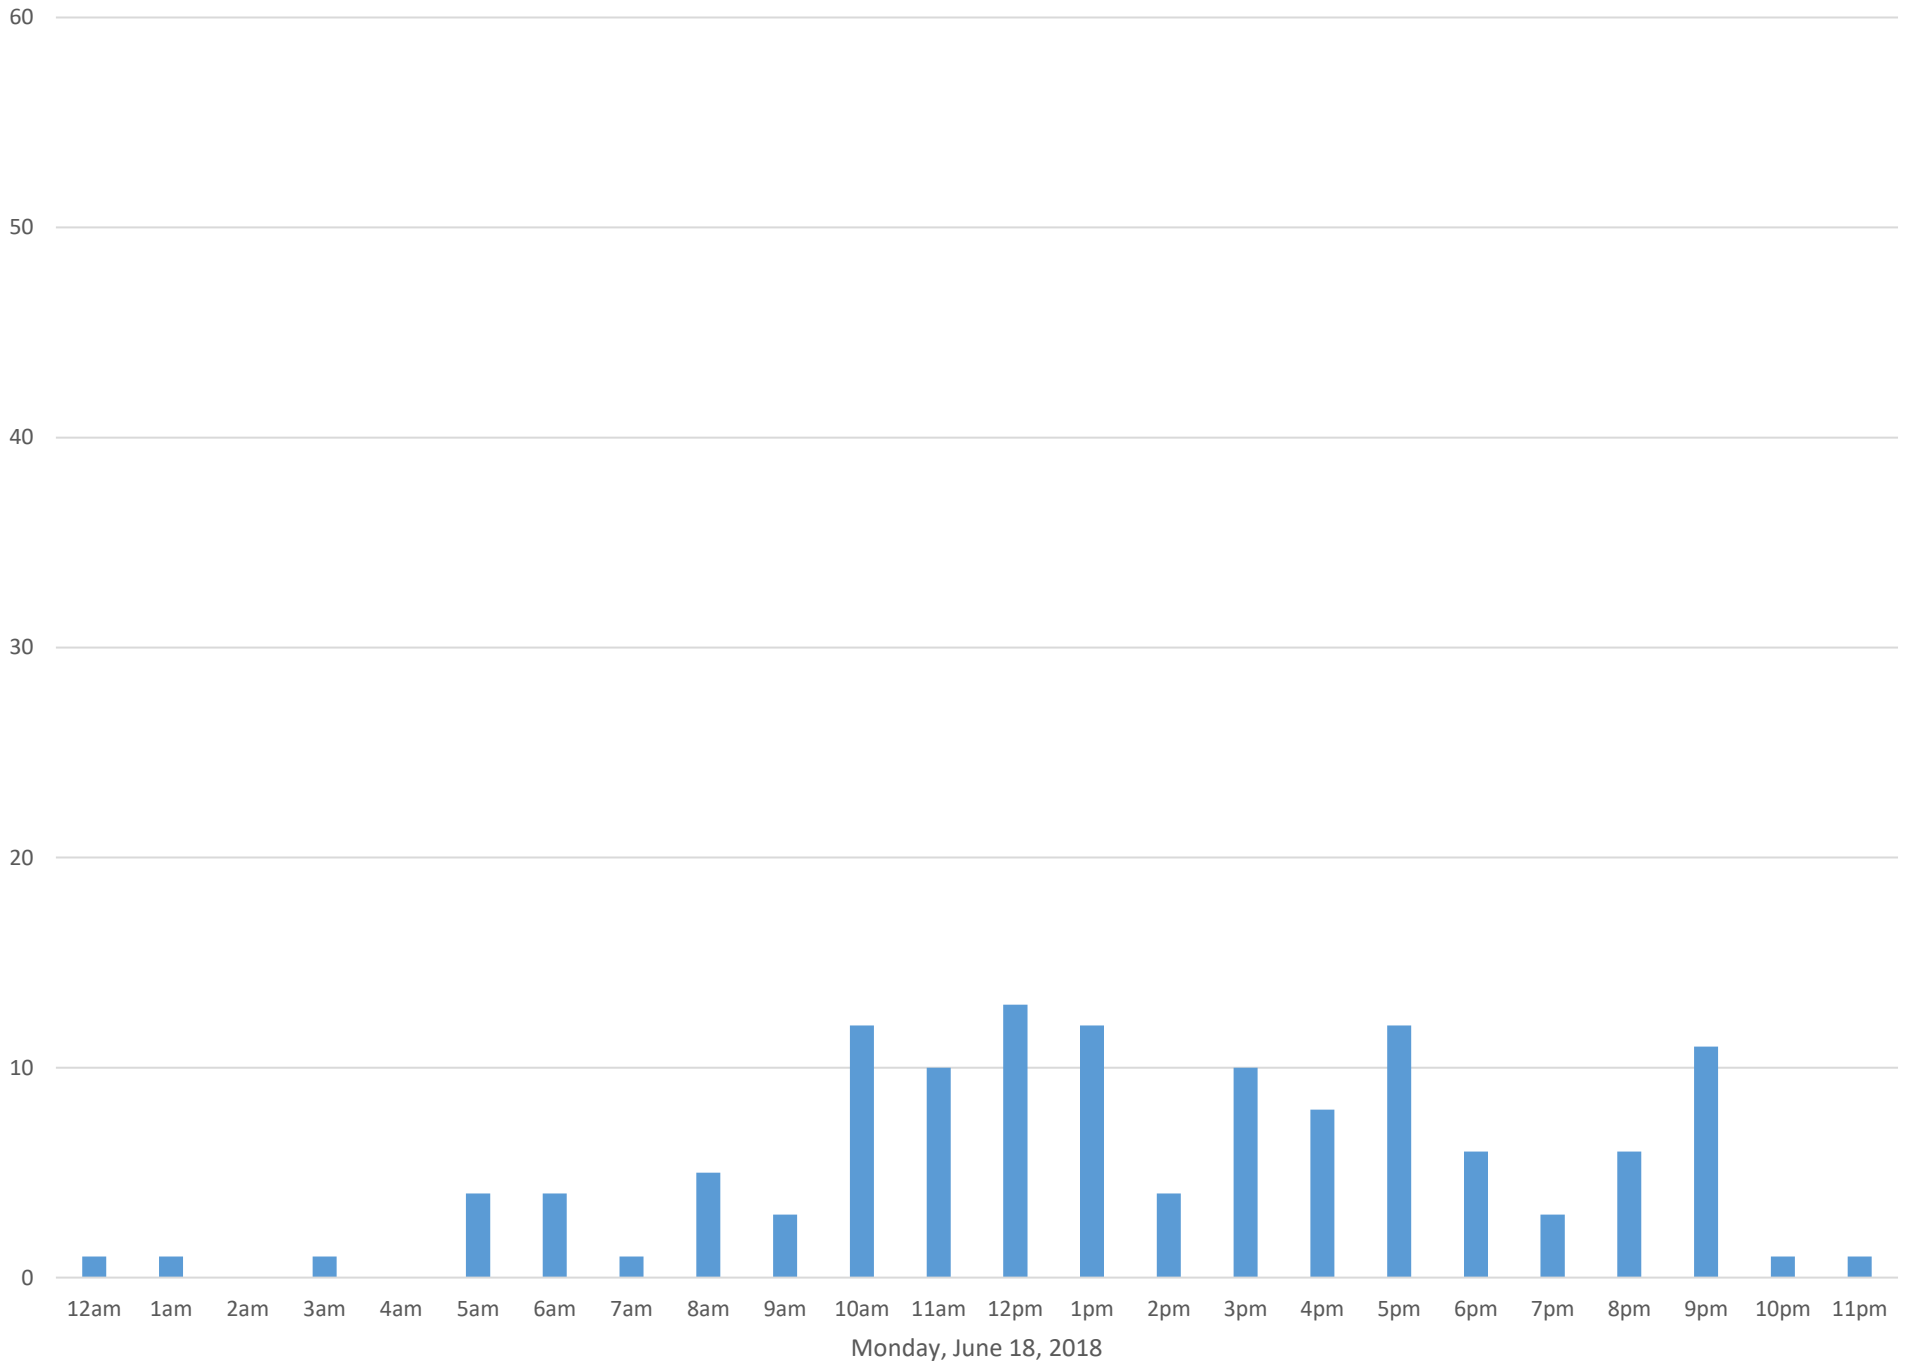

Squalicum Creek Trail

Data Summary

Total Count 2,777

Daily Average 116

Average Weekend Day 113

Average Weekday 117

Highest Daily Count 166

Busiest Day of the Week Thursday, June 28, 2018

Squalicum Creek Trail June 2018

Monthly Data

Total Count = 2777

Squalicum Creek Trail

Thursday, June 7, 2018

Squalicum Creek Trail

Squalicum Creek Trail

Squalicum Creek Trail

Squalicum Creek Trail

Squalicum Creek Trail

Tuesday, June 12, 2018

Squalicum Creek Trail

Squalicum Creek Trail

Squalicum Creek Trail

Squalicum Creek Trail

Squalicum Creek Trail

Squalicum Creek Trail

Squalicum Creek Trail

Squalicum Creek Trail

Wednesday, June 20, 2018

Squalicum Creek Trail

Squalicum Creek Trail

Squalicum Creek Trail

Squalicum Creek Trail