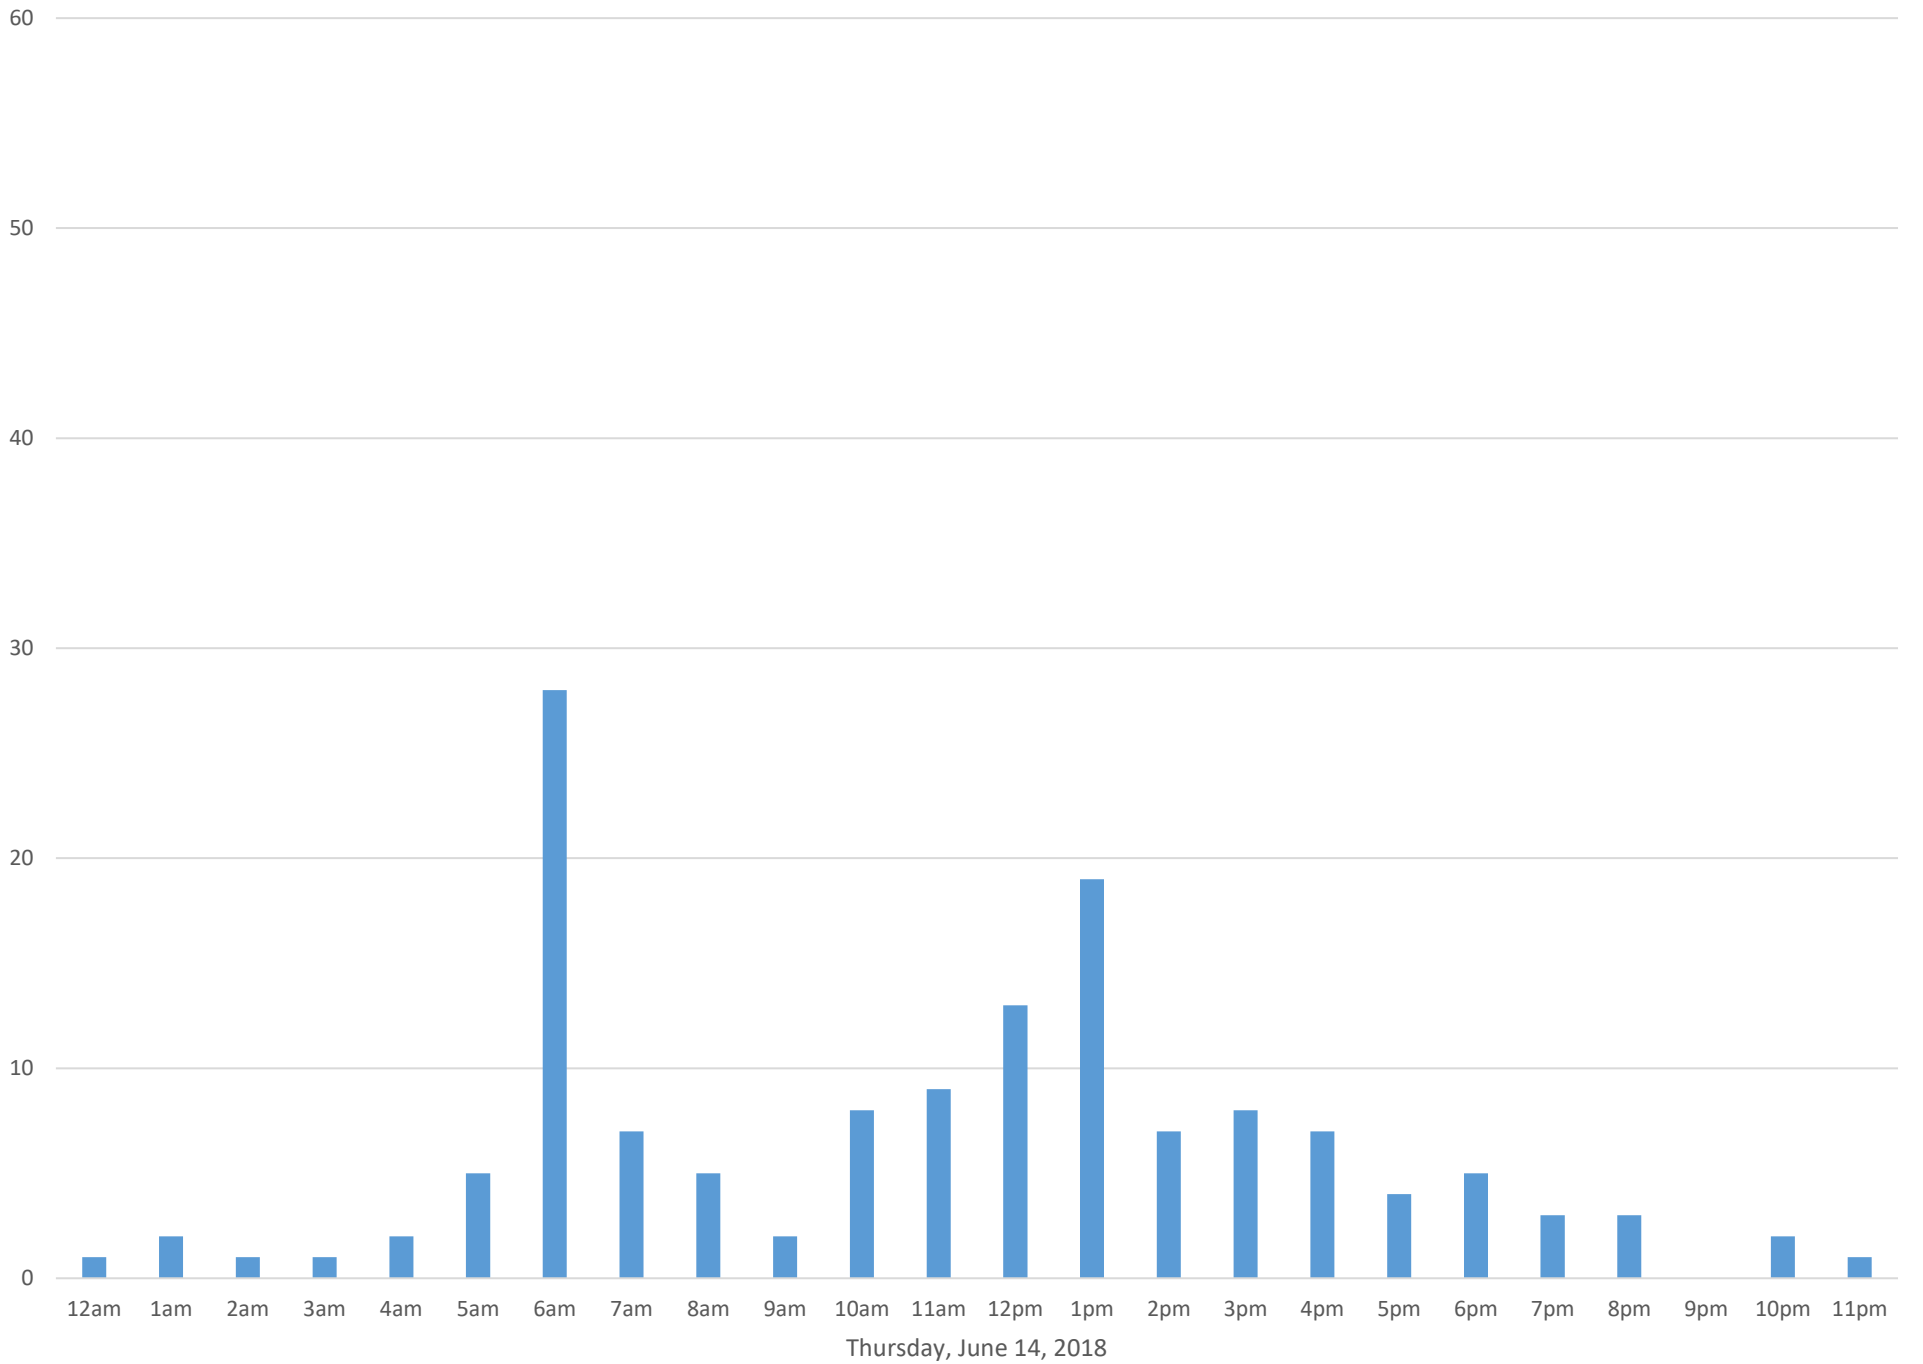

Squalicum Creek Trail

Data Summary

Total Count 2,777

Daily Average 116

Average Weekend Day 113

Average Weekday 117

Highest Daily Count 166

Busiest Day of the Week Thursday, June 28, 2018

Squalicum Creek Trail June 2018

Monthly Data

Total Count = 2777

Squalicum Creek Trail

Thursday, June 7, 2018

Squalicum Creek Trail

Squalicum Creek Trail

Squalicum Creek Trail

Squalicum Creek Trail

Squalicum Creek Trail

Tuesday, June 12, 2018

Squalicum Creek Trail

Squalicum Creek Trail

Squalicum Creek Trail

Squalicum Creek Trail

Squalicum Creek Trail

Squalicum Creek Trail

Squalicum Creek Trail

Squalicum Creek Trail

Wednesday, June 20, 2018

Squalicum Creek Trail

Squalicum Creek Trail

Squalicum Creek Trail

Squalicum Creek Trail