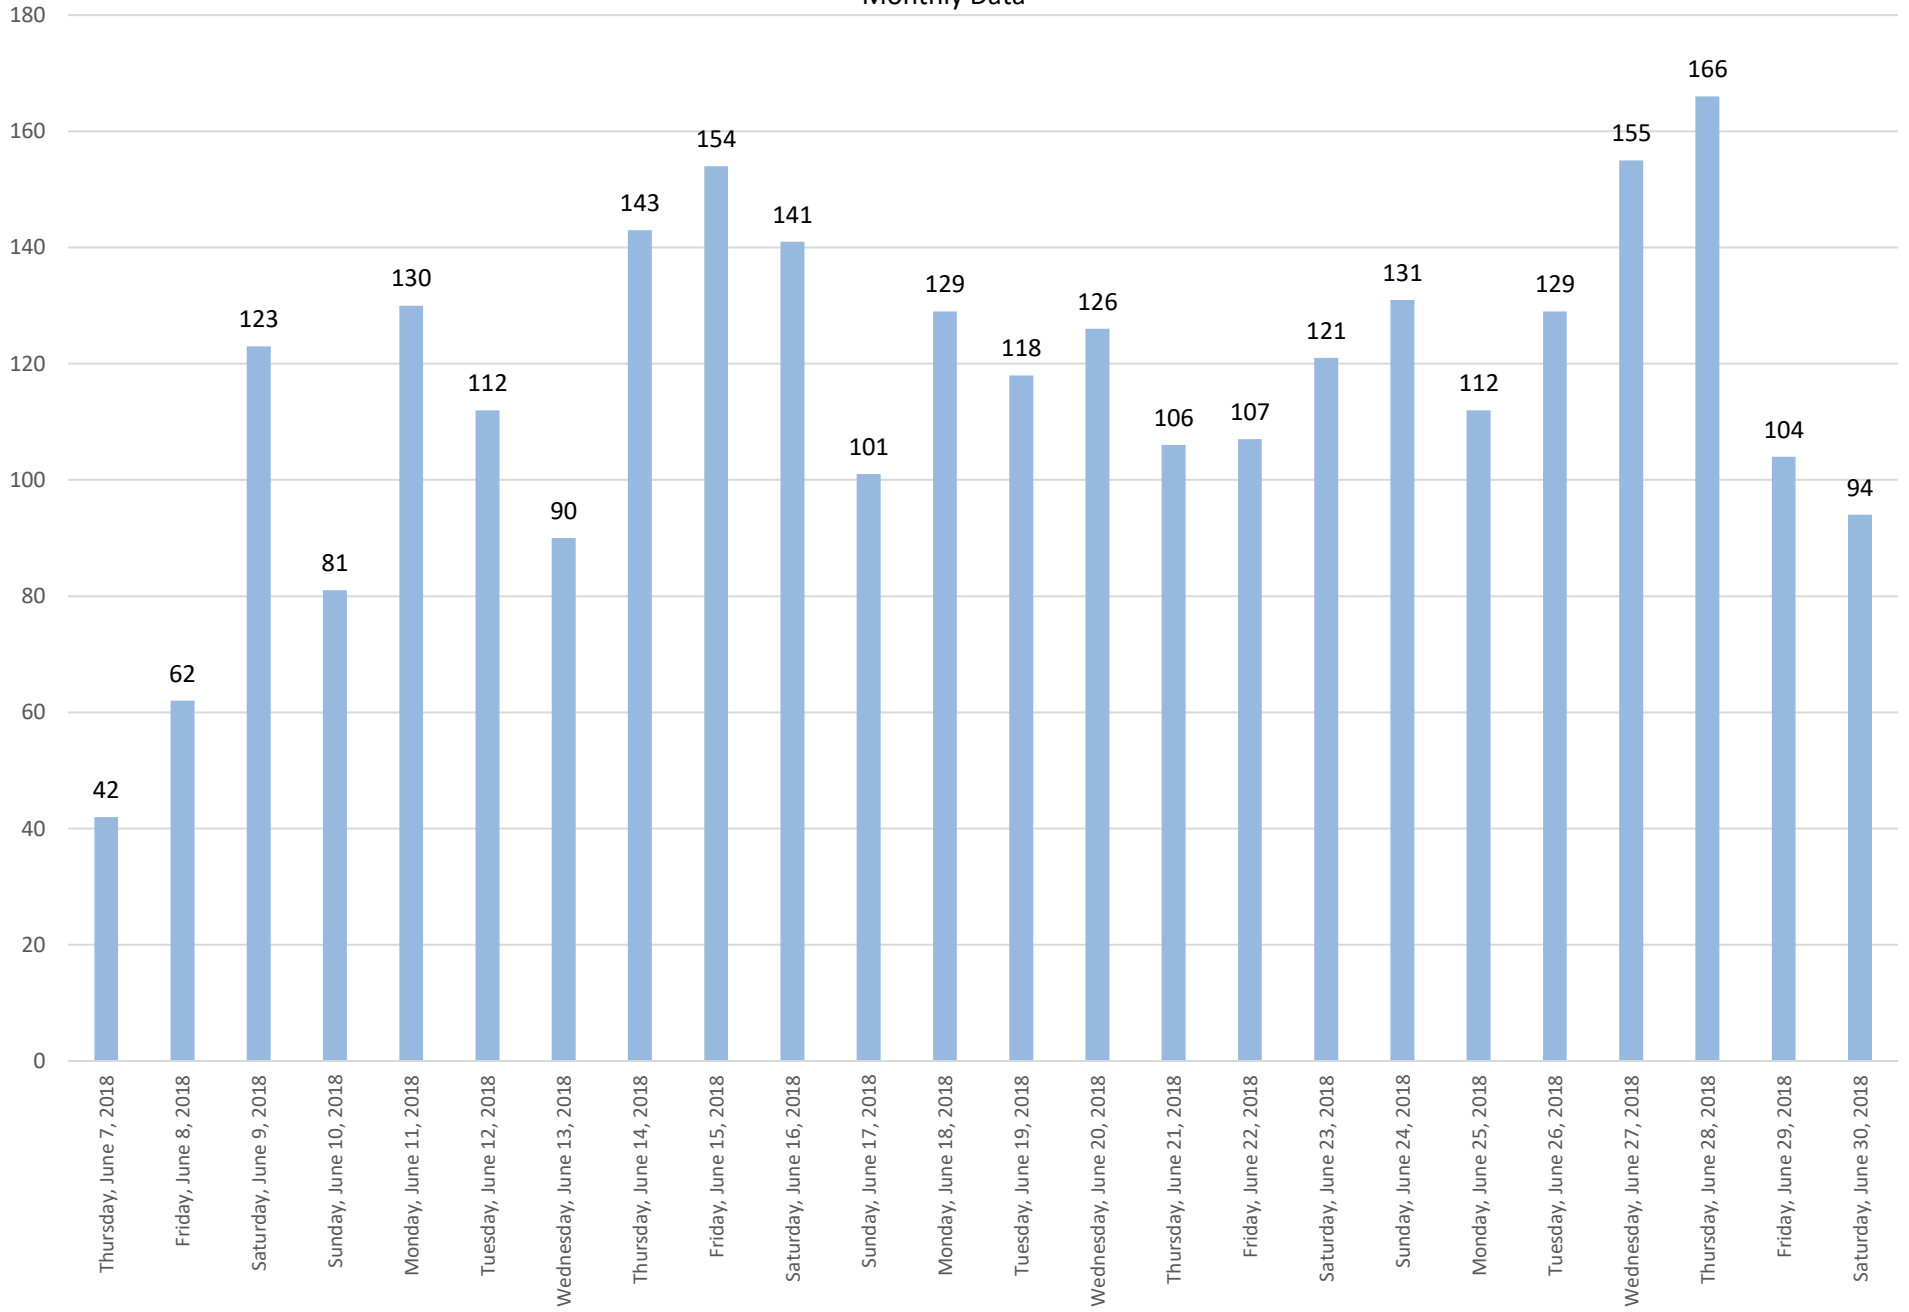

Squalicum Creek Trail

Data Summary

Total Count 2,777

Daily Average 116

Average Weekend Day 113

Average Weekday 117

Highest Daily Count 166

Busiest Day of the Week Thursday, June 28, 2018

Weekly Profile

Monday 13%

Tuesday 13%

Wednesday 13%

Thursday 16%

Friday 15%

Saturday 17%

Sunday 11%

Squalicum Creek Trail June 2018

Monthly Data

Total Count = 2777

Squalicum Creek Trail

Thursday, June 7, 2018

Squalicum Creek Trail

Squalicum Creek Trail

Squalicum Creek Trail