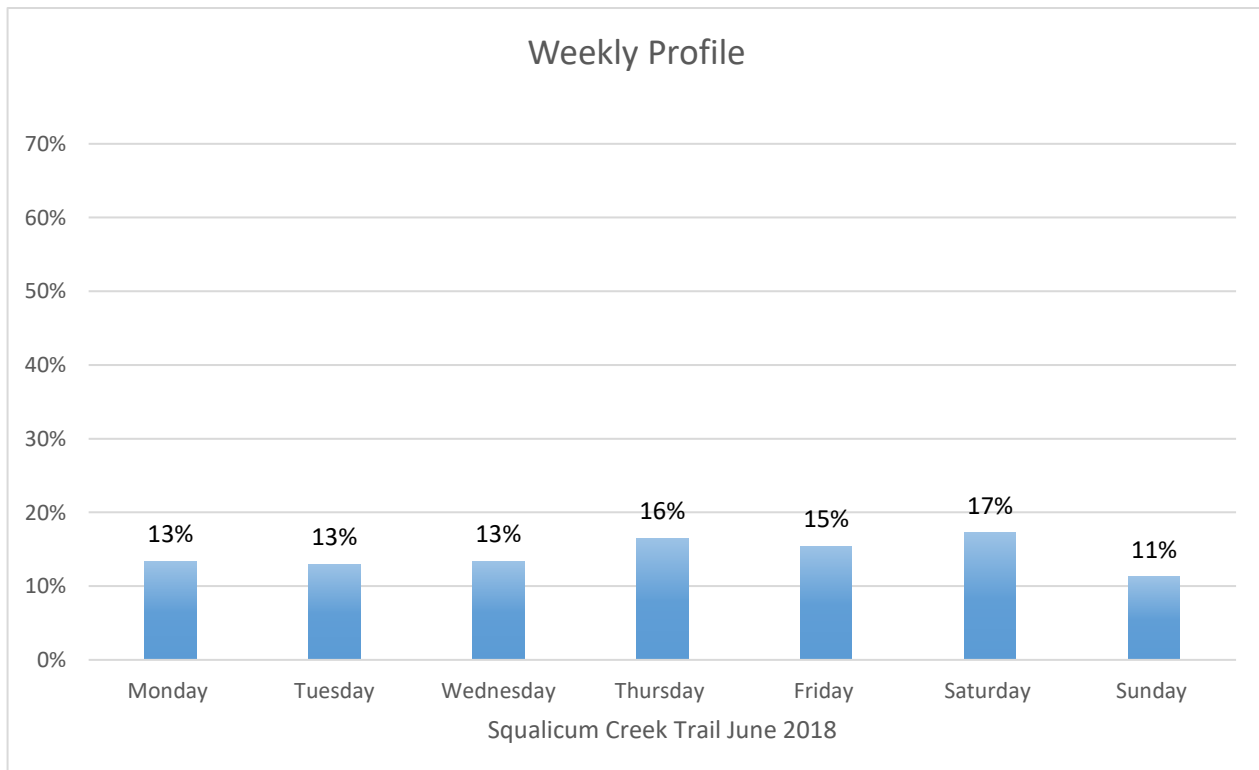

Squalicum Creek Trail

Data Summary

Total Count 2,777

Daily Average 116

Average Weekend Day 113

Average Weekday 117

Highest Daily Count 166

Busiest Day of the Week Thursday, June 28, 2018

Weekly Profile

Monday 13%

Tuesday 13%

Wednesday 13%

Thursday 16%

Friday 15%

Saturday 17%

Sunday 11%

Squalicum Creek Trail June 2018

Monthly Data

Total Count = 2777

Squalicum Creek Trail

Thursday, June 7, 2018

Squalicum Creek Trail

Squalicum Creek Trail

Squalicum Creek Trail