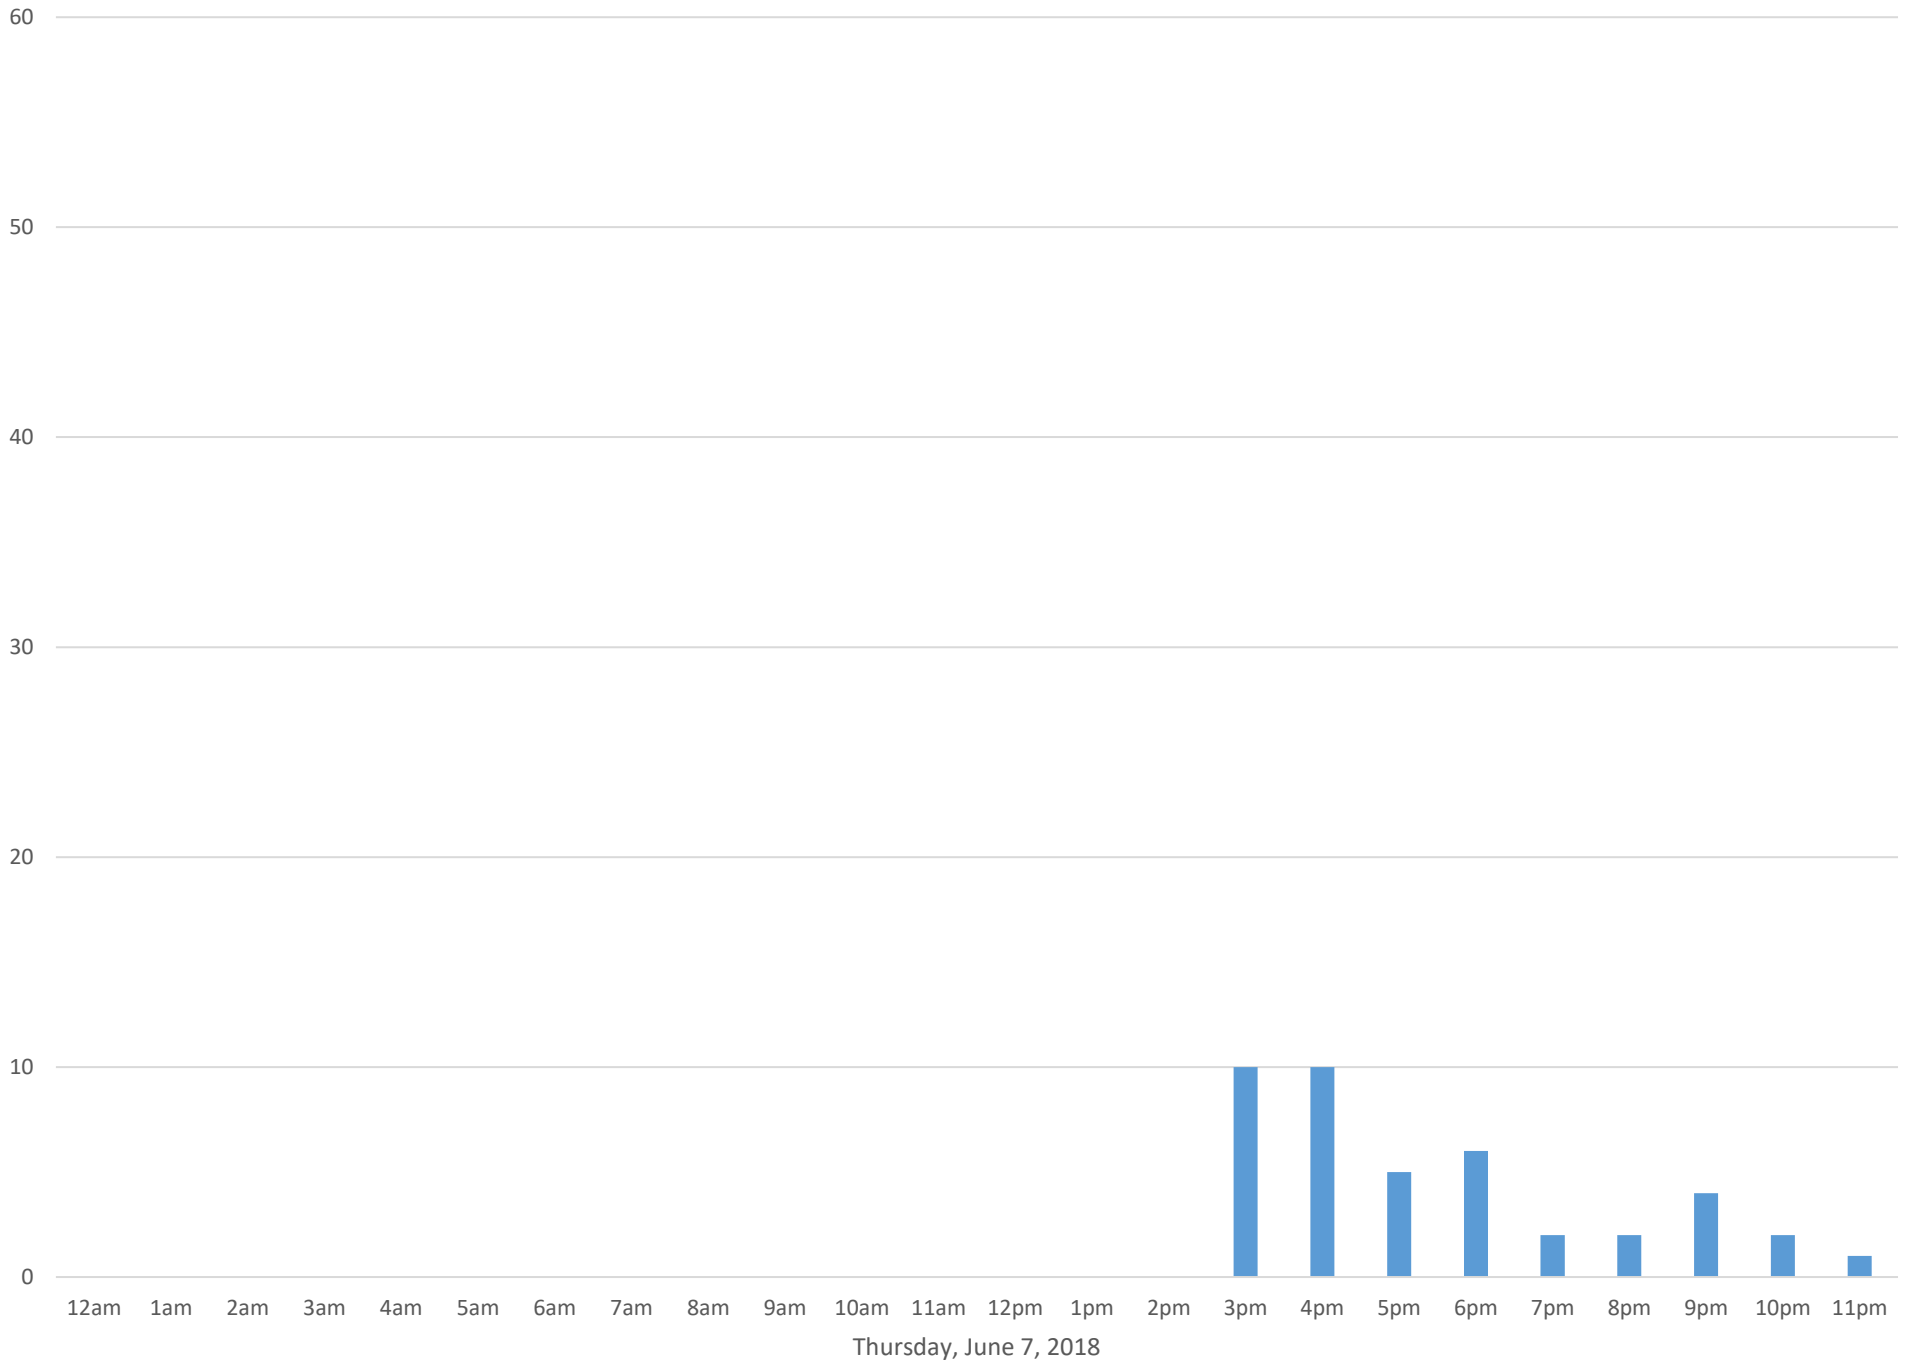

Squalicum Creek Trail

Data Summary

Total Count 2,777

Daily Average 116

Average Weekend Day 113

Average Weekday 117

Highest Daily Count 166

Busiest Day of the Week Thursday, June 28, 2018

Weekly Profile

Monday 13%

Tuesday 13%

Wednesday 13%

Thursday 16%

Friday 15%

Saturday 17%

Sunday 11%

Squalicum Creek Trail June 2018

Monthly Data

Total Count = 2777

Squalicum Creek Trail

Thursday, June 7, 2018

Squalicum Creek Trail

Squalicum Creek Trail

Squalicum Creek Trail