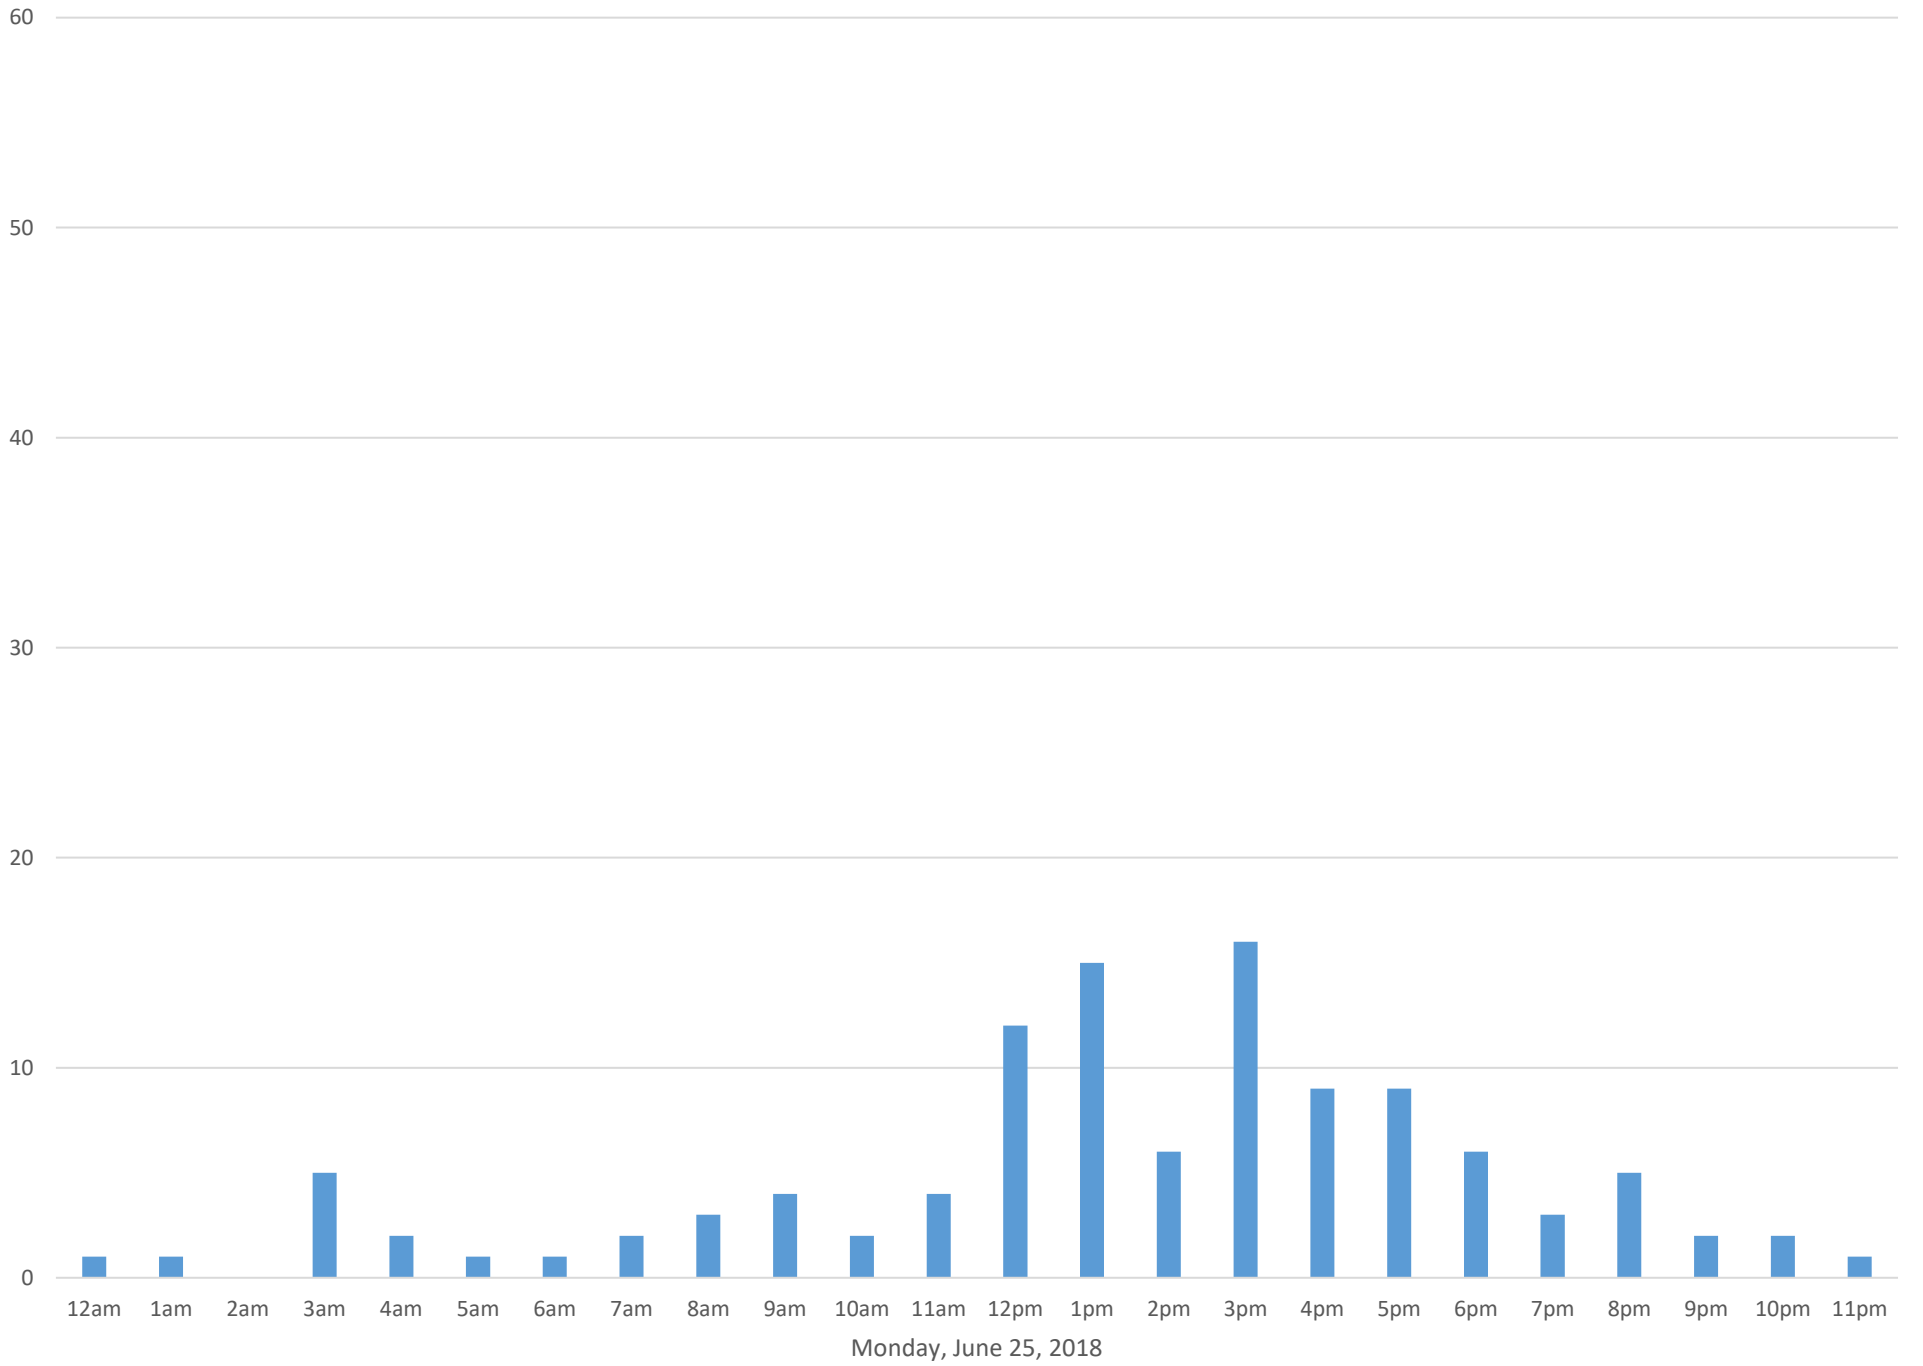

Squalicum Creek Trail