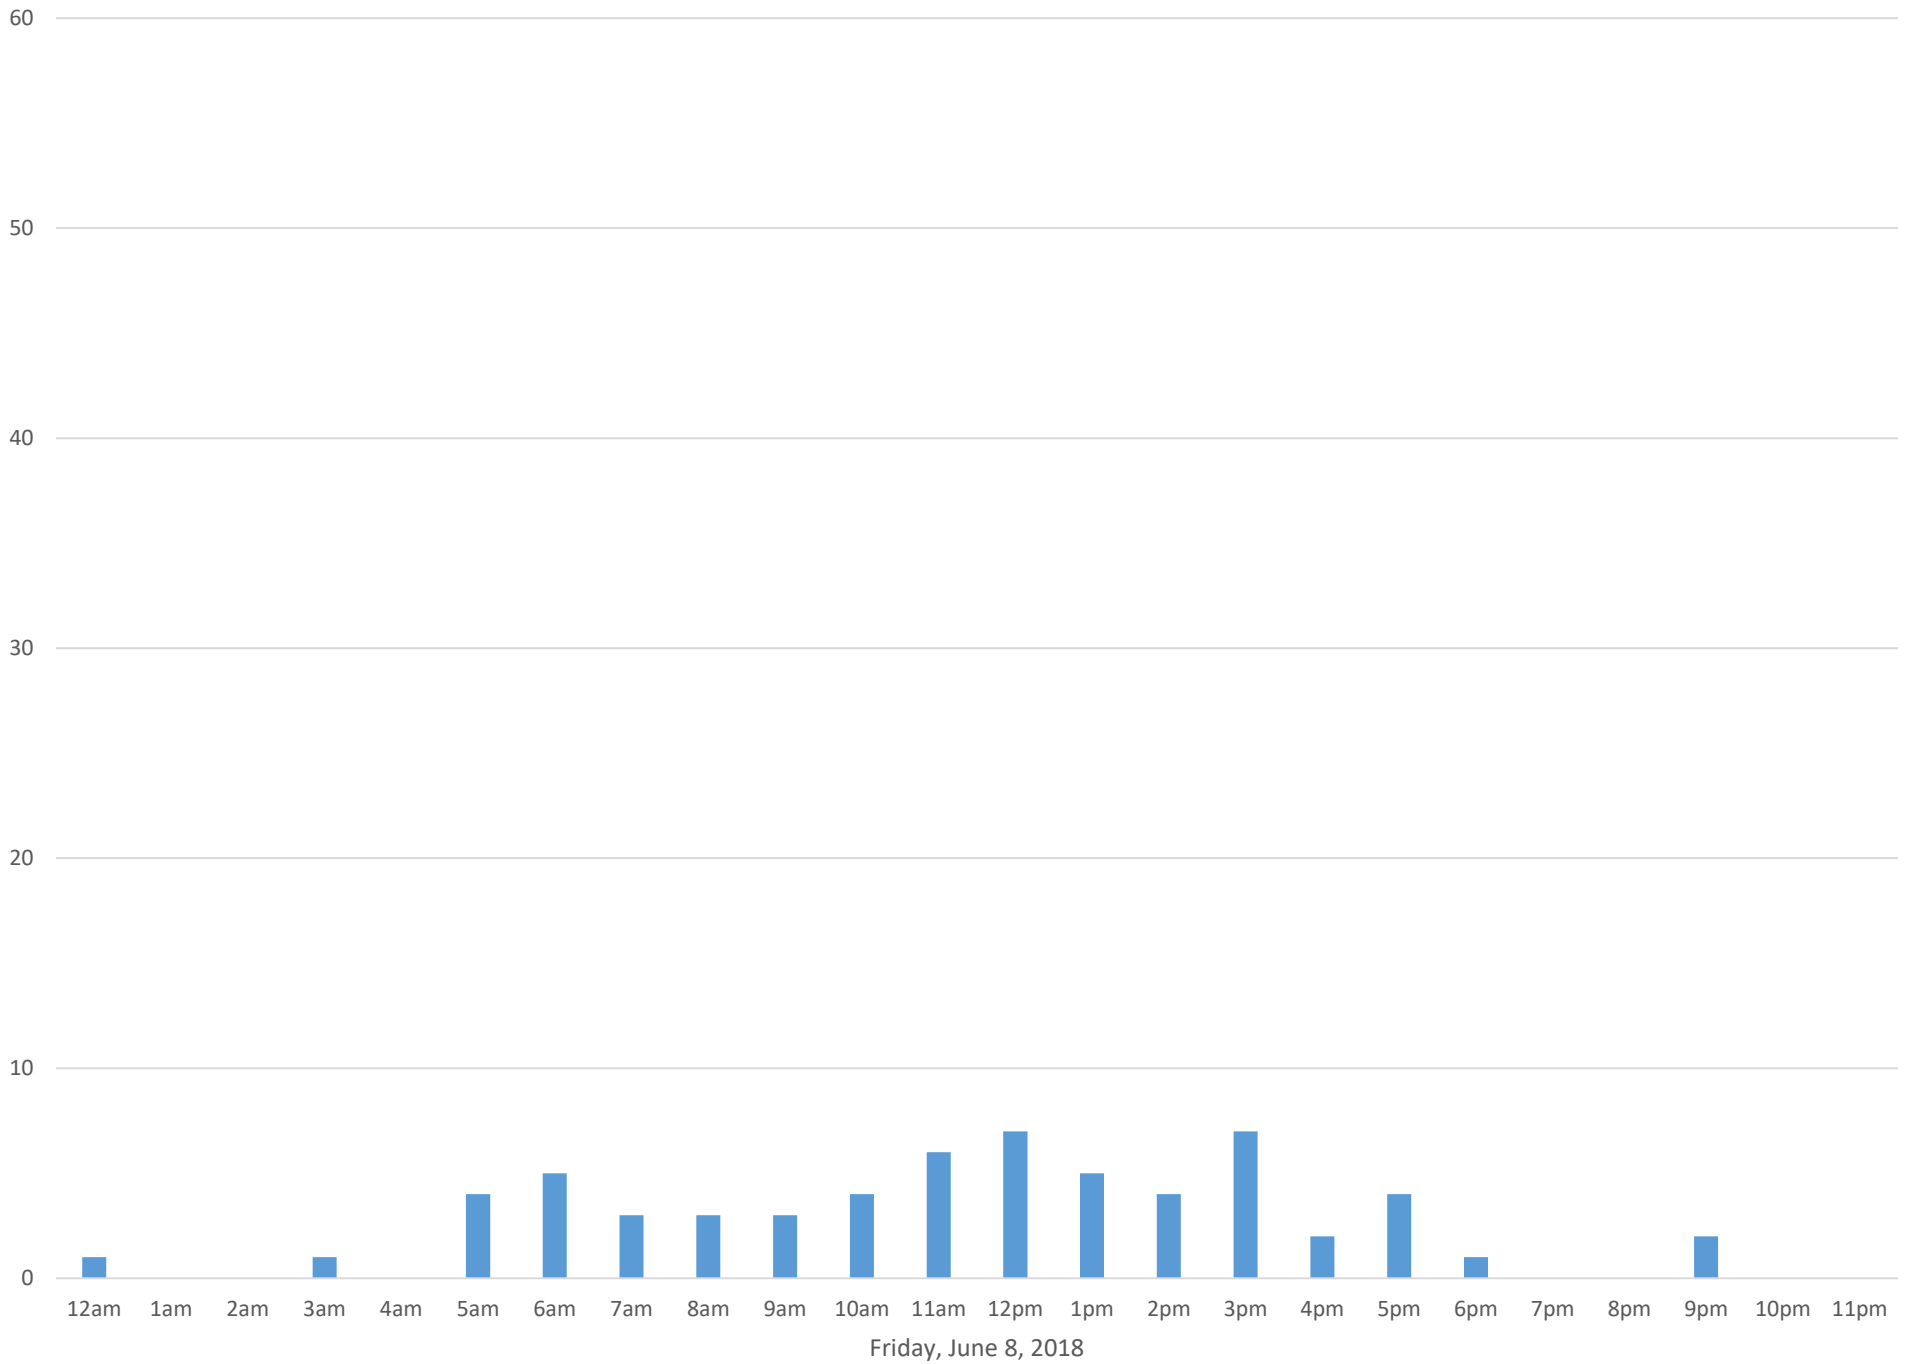

Squalicum Creek Trail

Data Summary

Total Count 2,777

Daily Average 116

Average Weekend Day 113

Average Weekday 117

Highest Daily Count 166

Busiest Day of the Week Thursday, June 28, 2018

Weekly Profile

Monday 13%

Tuesday 13%

Wednesday 13%

Thursday 16%

Friday 15%

Saturday 17%

Sunday 11%

Squalicum Creek Trail June 2018

Monthly Data

Total Count = 2777

Squalicum Creek Trail

Thursday, June 7, 2018

Squalicum Creek Trail

Squalicum Creek Trail

Squalicum Creek Trail

Squalicum Creek Trail

Squalicum Creek Trail

Tuesday, June 12, 2018

Squalicum Creek Trail

Squalicum Creek Trail

Squalicum Creek Trail

Squalicum Creek Trail

Squalicum Creek Trail