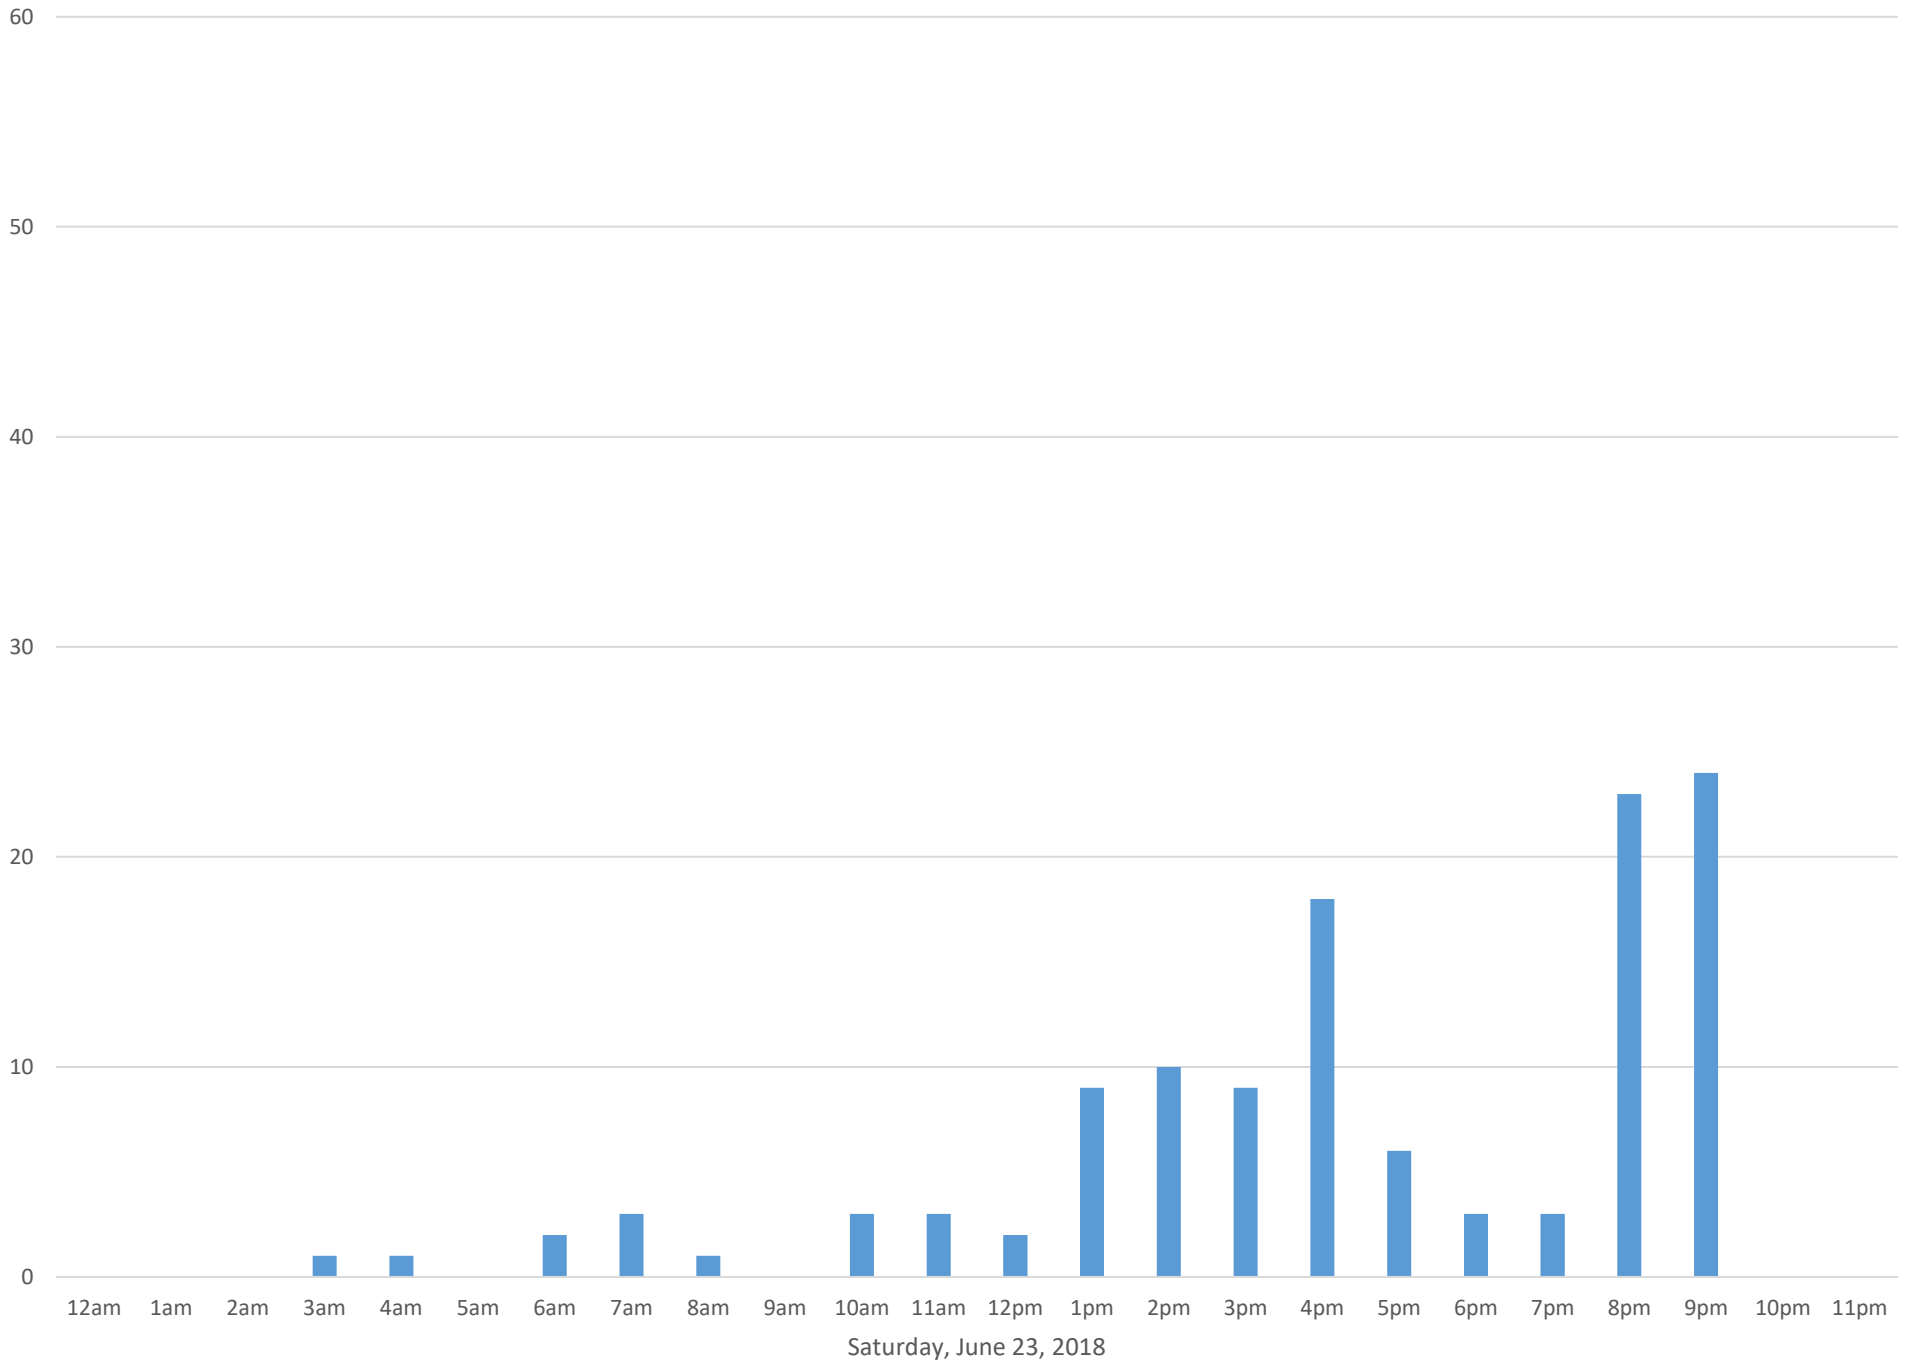

Squalicum Creek Trail

Data Summary

Total Count 2,777

Daily Average 116

Average Weekend Day 113

Average Weekday 117

Highest Daily Count 166

Busiest Day of the Week Thursday, June 28, 2018

Squalicum Creek Trail June 2018

Monthly Data

Total Count = 2777

Squalicum Creek Trail

Thursday, June 7, 2018

Squalicum Creek Trail

Squalicum Creek Trail

Squalicum Creek Trail

Squalicum Creek Trail

Squalicum Creek Trail

Squalicum Creek Trail

Wednesday, June 20, 2018

Squalicum Creek Trail

Squalicum Creek Trail

Squalicum Creek Trail

Squalicum Creek Trail