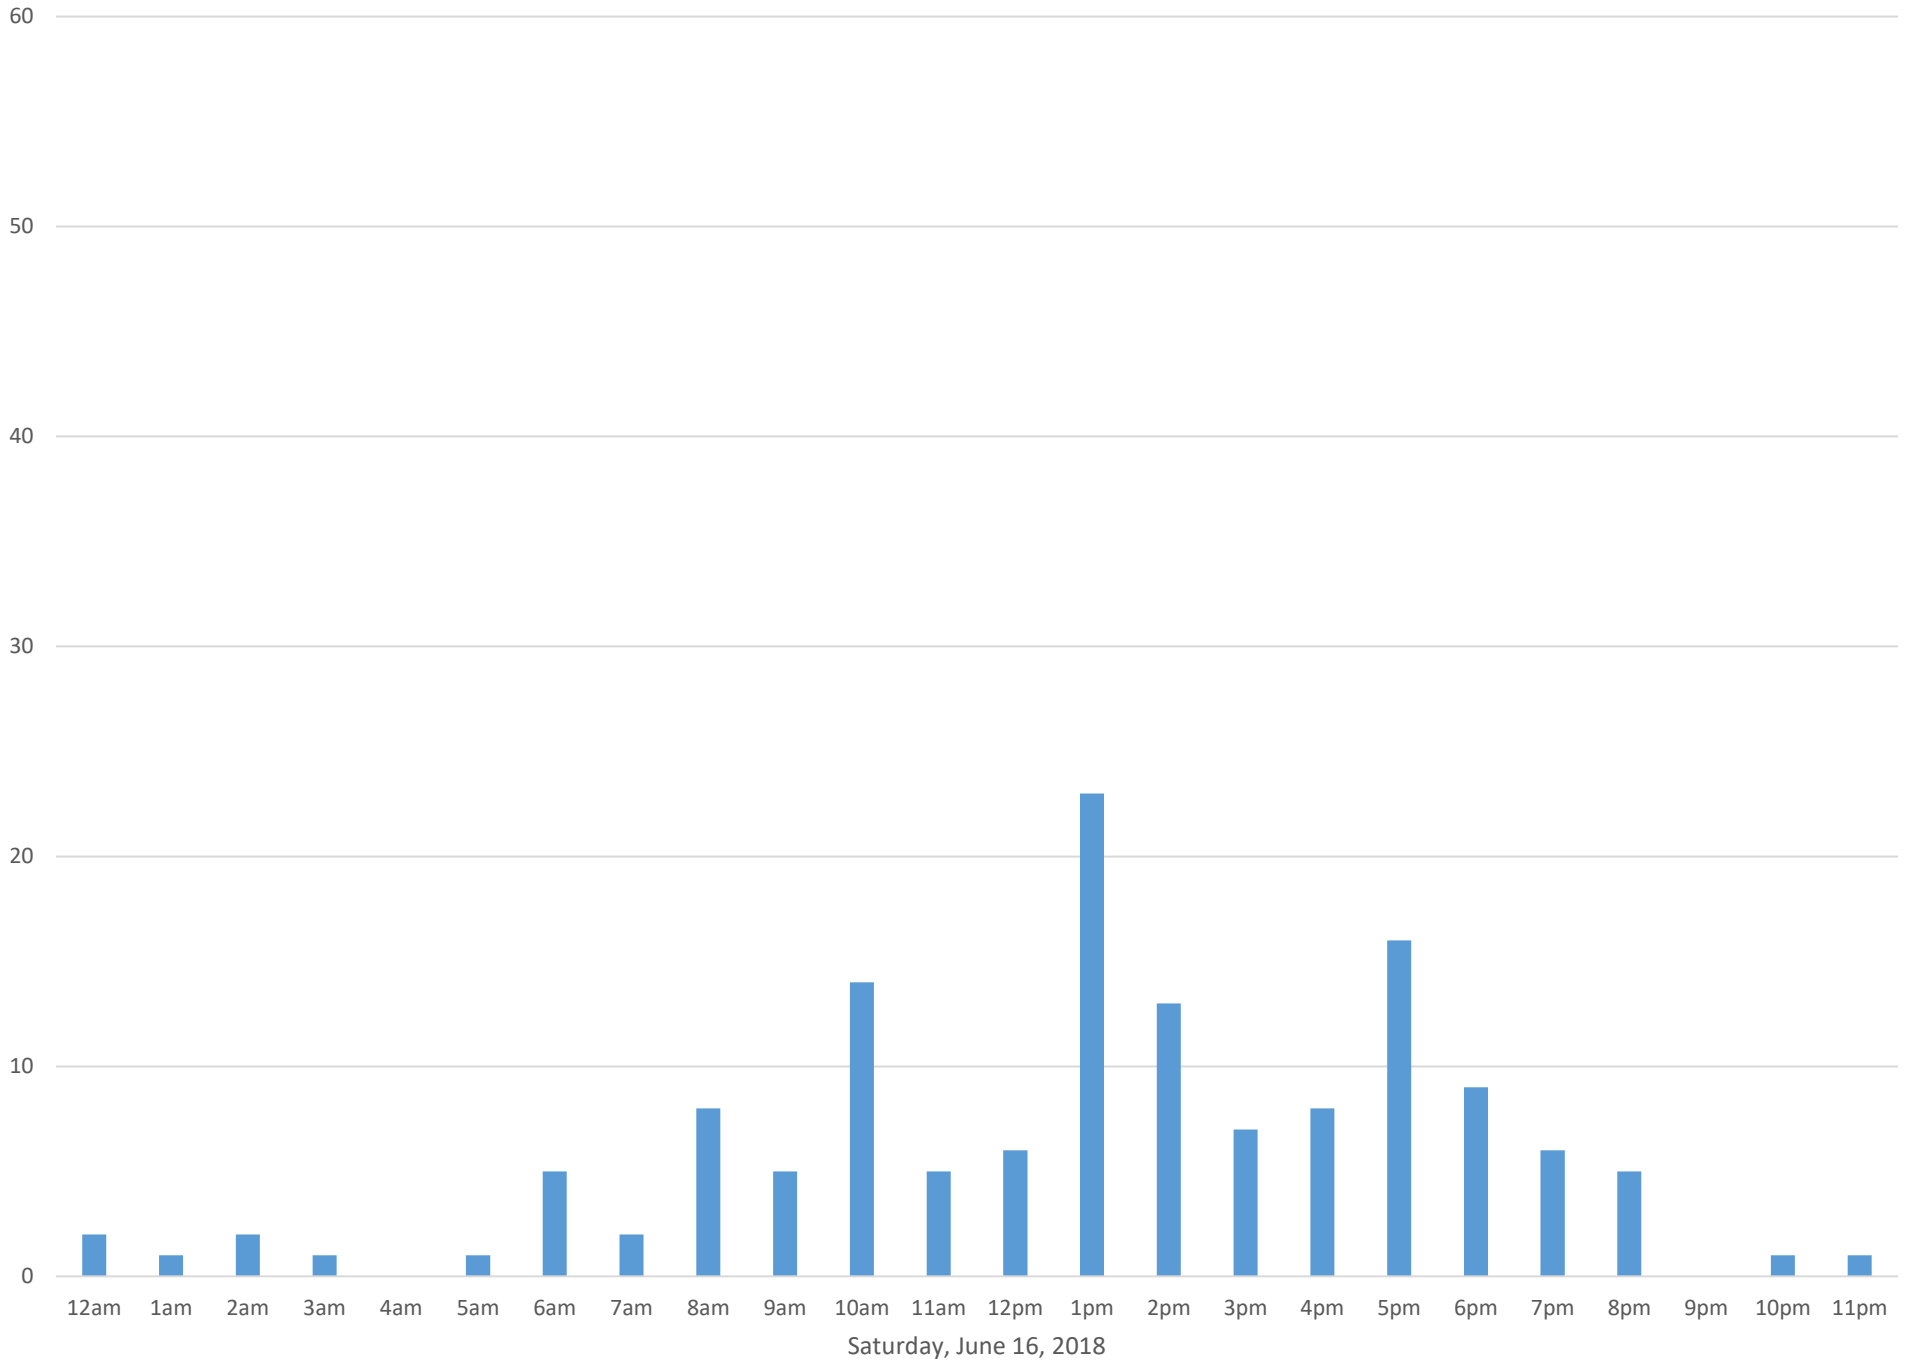

Squalicum Creek Trail

Data Summary

Total Count 2,777

Daily Average 116

Average Weekend Day 113

Average Weekday 117

Highest Daily Count 166

Busiest Day of the Week Thursday, June 28, 2018

Squalicum Creek Trail June 2018

Monthly Data

Total Count = 2777

Squalicum Creek Trail

Thursday, June 7, 2018

Squalicum Creek Trail

Squalicum Creek Trail

Squalicum Creek Trail

Squalicum Creek Trail

Squalicum Creek Trail

Tuesday, June 12, 2018

Squalicum Creek Trail

Squalicum Creek Trail

Squalicum Creek Trail

Squalicum Creek Trail

Squalicum Creek Trail

Squalicum Creek Trail

Squalicum Creek Trail

Squalicum Creek Trail

Wednesday, June 20, 2018

Squalicum Creek Trail

Squalicum Creek Trail

Squalicum Creek Trail

Squalicum Creek Trail