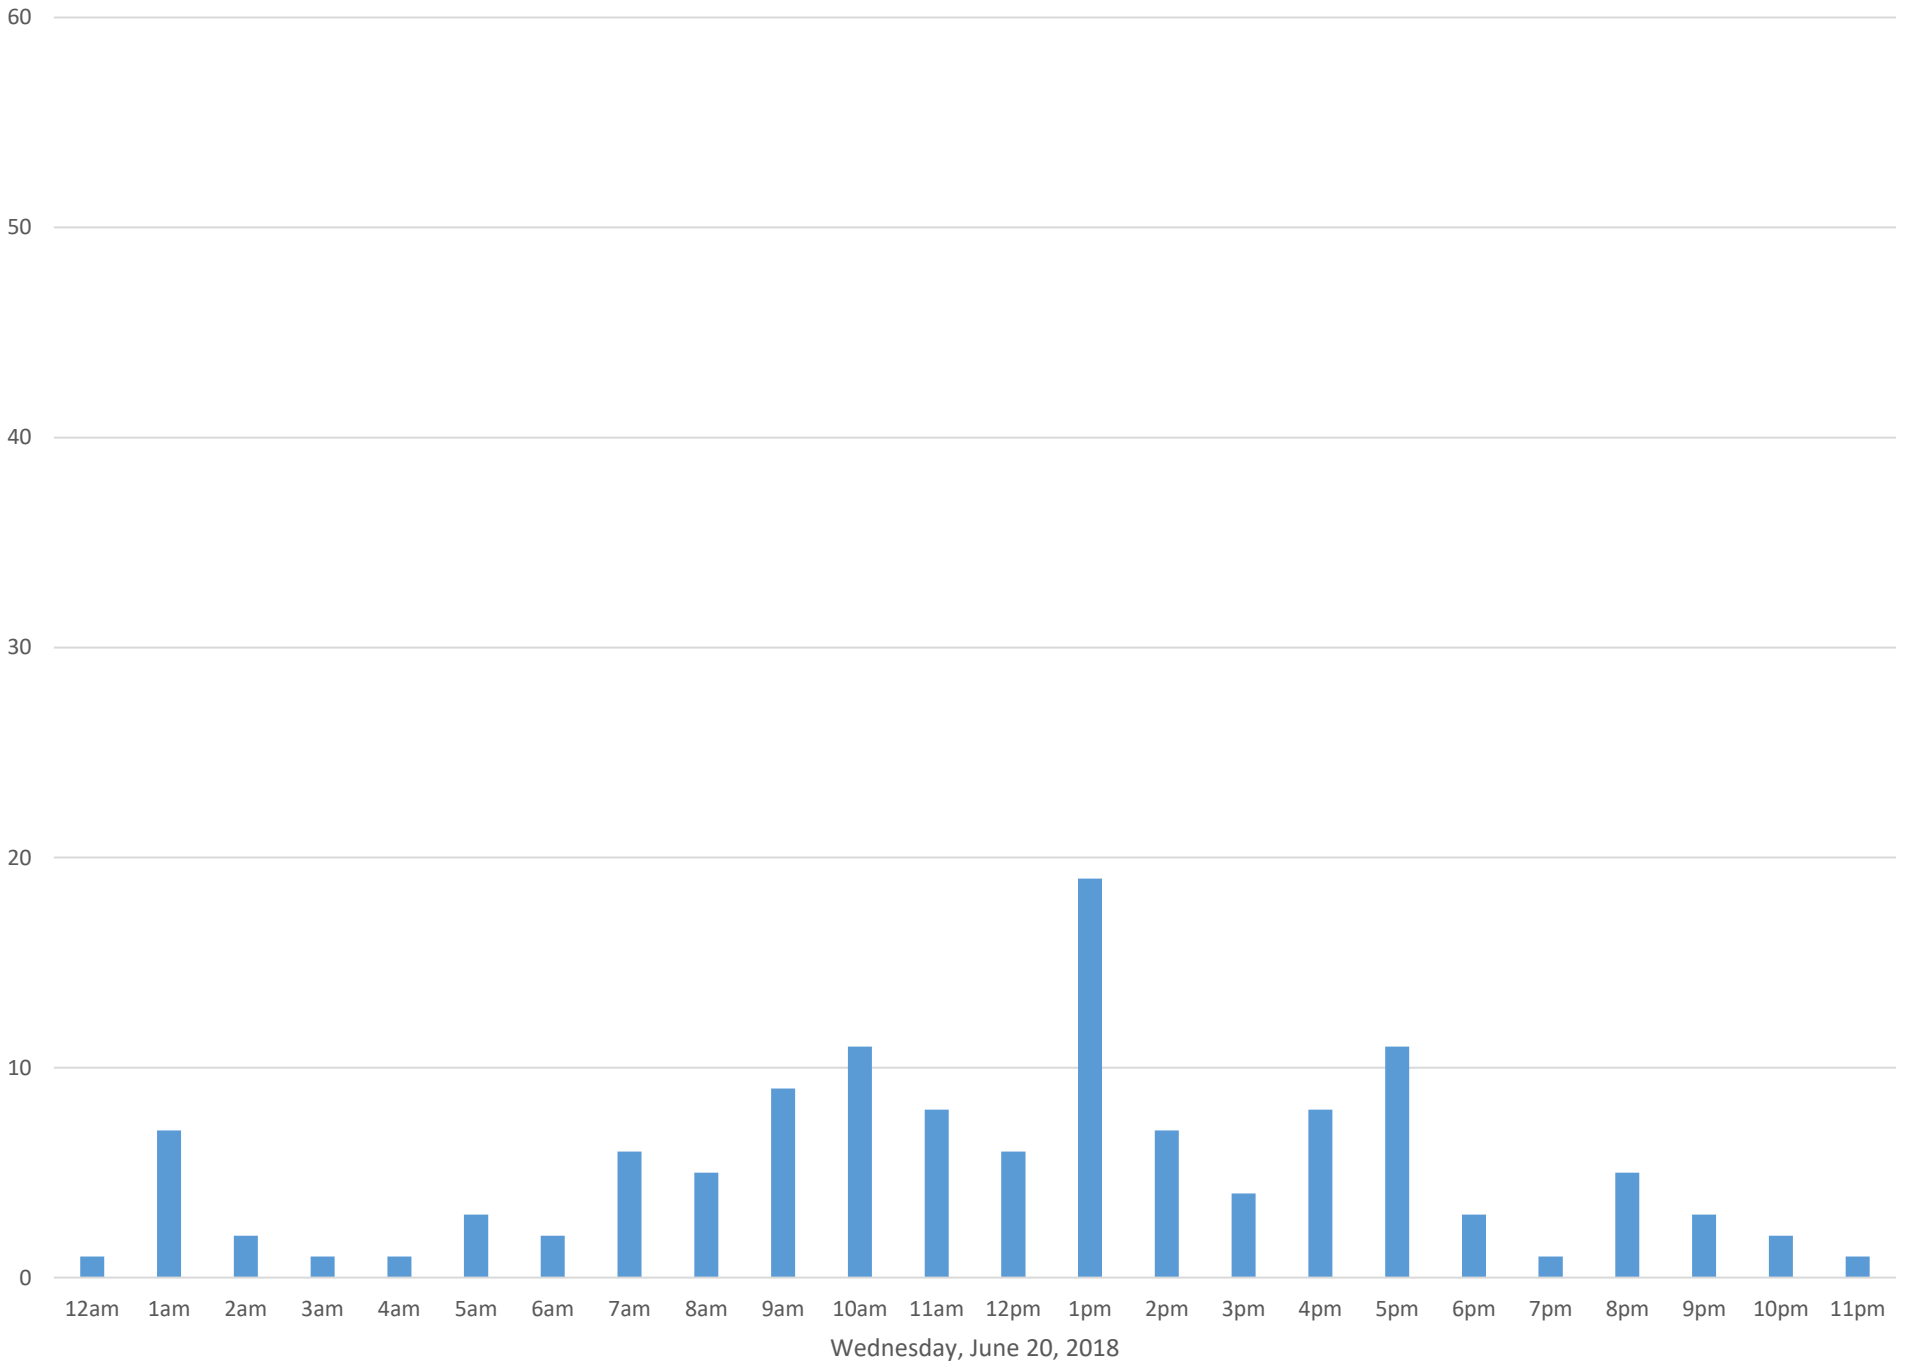

Squalicum Creek Trail

Data Summary

Total Count 2,777

Daily Average 116

Average Weekend Day 113

Average Weekday 117

Highest Daily Count 166

Busiest Day of the Week Thursday, June 28, 2018

Squalicum Creek Trail June 2018

Monthly Data

Total Count = 2777

Squalicum Creek Trail

Thursday, June 7, 2018

Squalicum Creek Trail

Squalicum Creek Trail

Squalicum Creek Trail

Squalicum Creek Trail

Squalicum Creek Trail

Tuesday, June 12, 2018

Squalicum Creek Trail

Squalicum Creek Trail

Squalicum Creek Trail

Squalicum Creek Trail

Squalicum Creek Trail

Squalicum Creek Trail

Squalicum Creek Trail

Squalicum Creek Trail

Wednesday, June 20, 2018

Squalicum Creek Trail

Squalicum Creek Trail

Squalicum Creek Trail

Squalicum Creek Trail