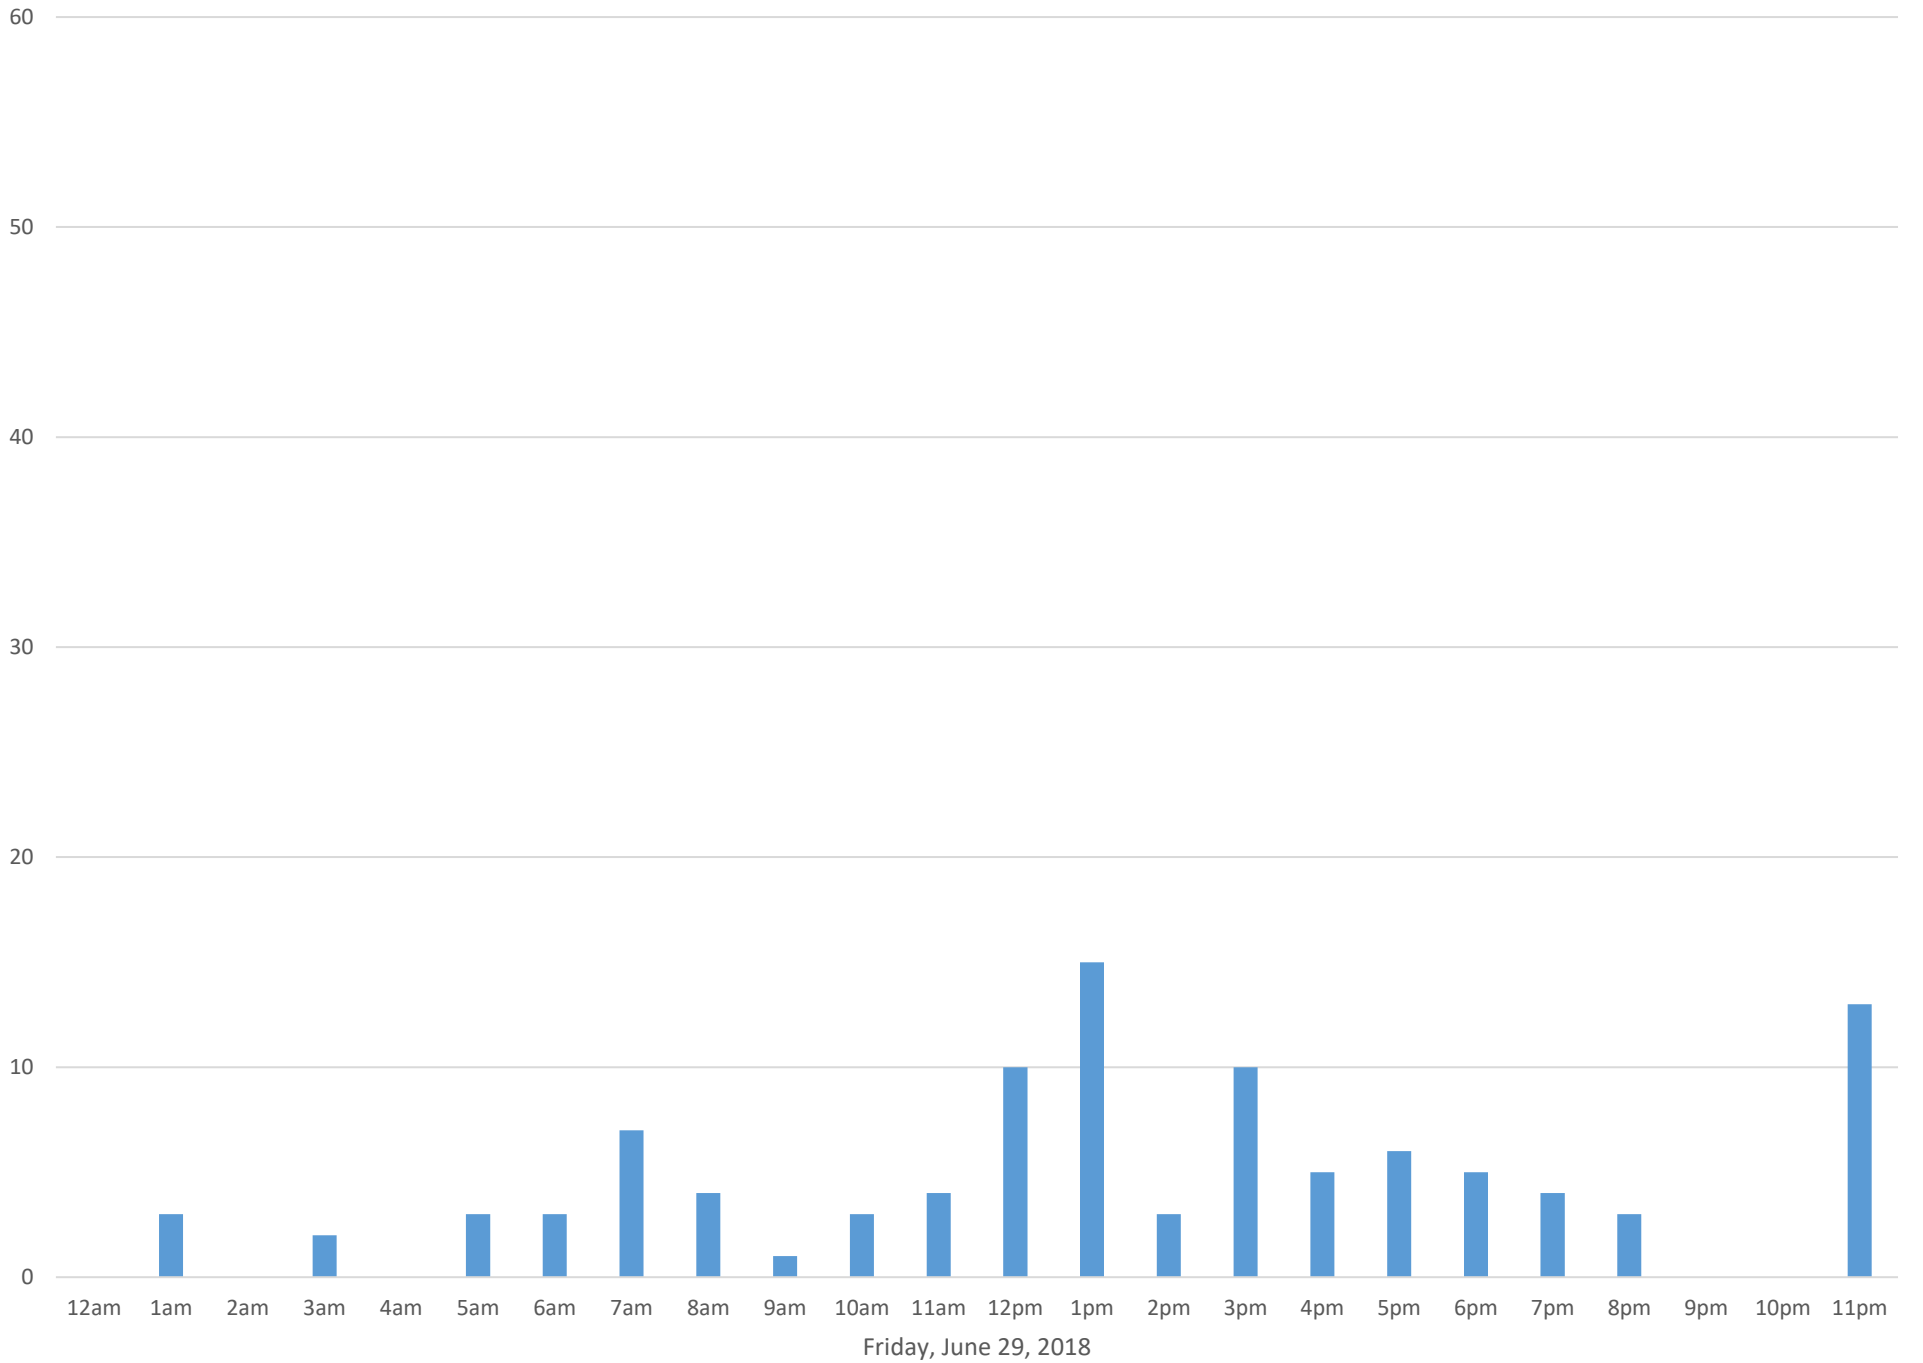

Squalicum Creek Trail