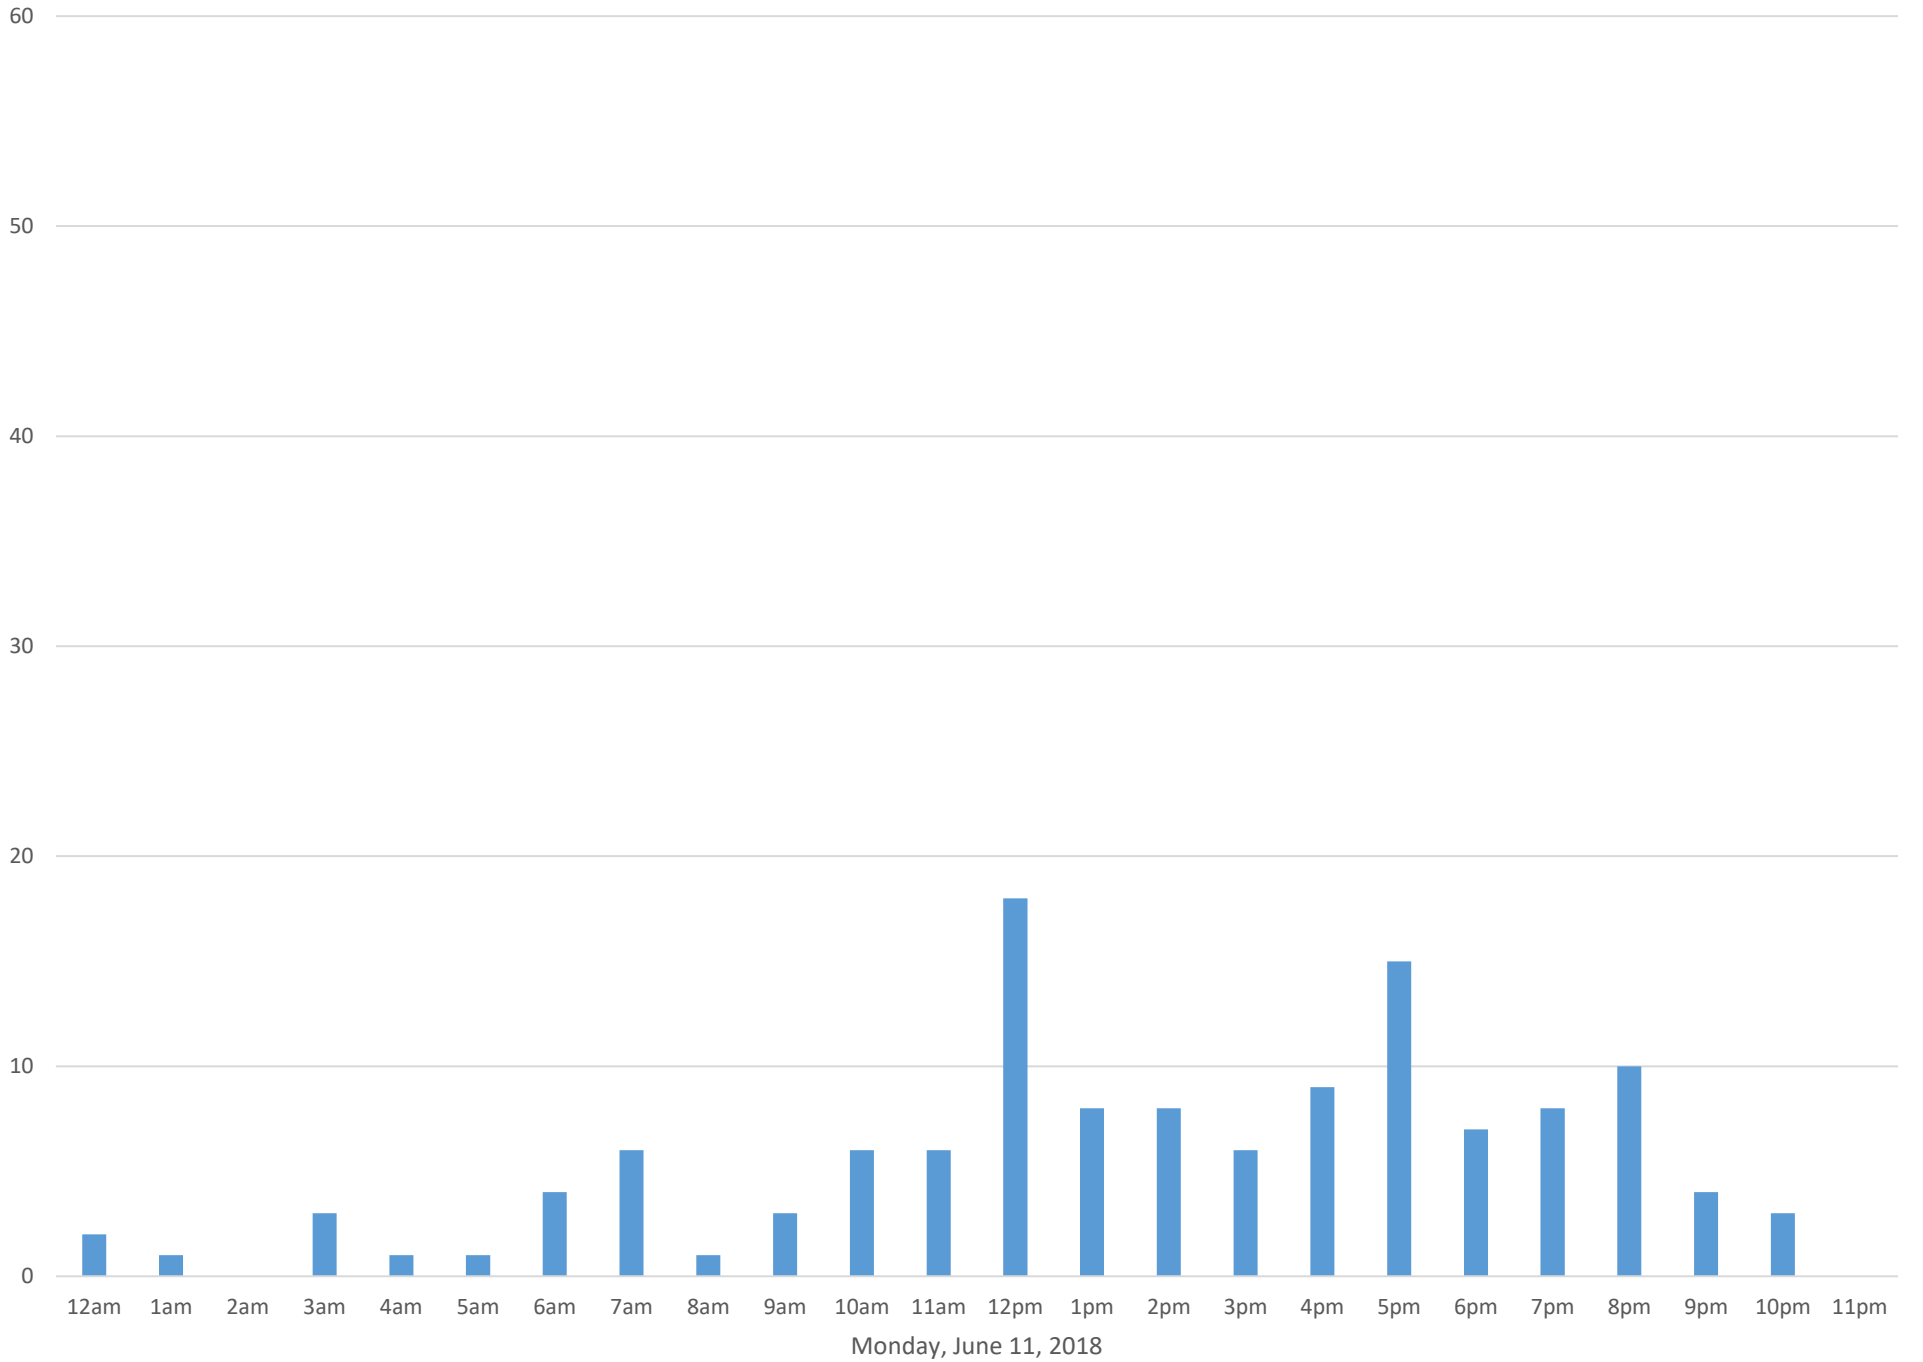

Squalicum Creek Trail

Data Summary

Total Count 2,777

Daily Average 116

Average Weekend Day 113

Average Weekday 117

Highest Daily Count 166

Busiest Day of the Week Thursday, June 28, 2018

Weekly Profile

Monday 13%

Tuesday 13%

Wednesday 13%

Thursday 16%

Friday 15%

Saturday 17%

Sunday 11%

Squalicum Creek Trail June 2018

Monthly Data

Total Count = 2777

Squalicum Creek Trail

Thursday, June 7, 2018

Squalicum Creek Trail

Squalicum Creek Trail

Squalicum Creek Trail

Squalicum Creek Trail

Squalicum Creek Trail

Tuesday, June 12, 2018

Squalicum Creek Trail

Squalicum Creek Trail

Squalicum Creek Trail

Squalicum Creek Trail

Squalicum Creek Trail