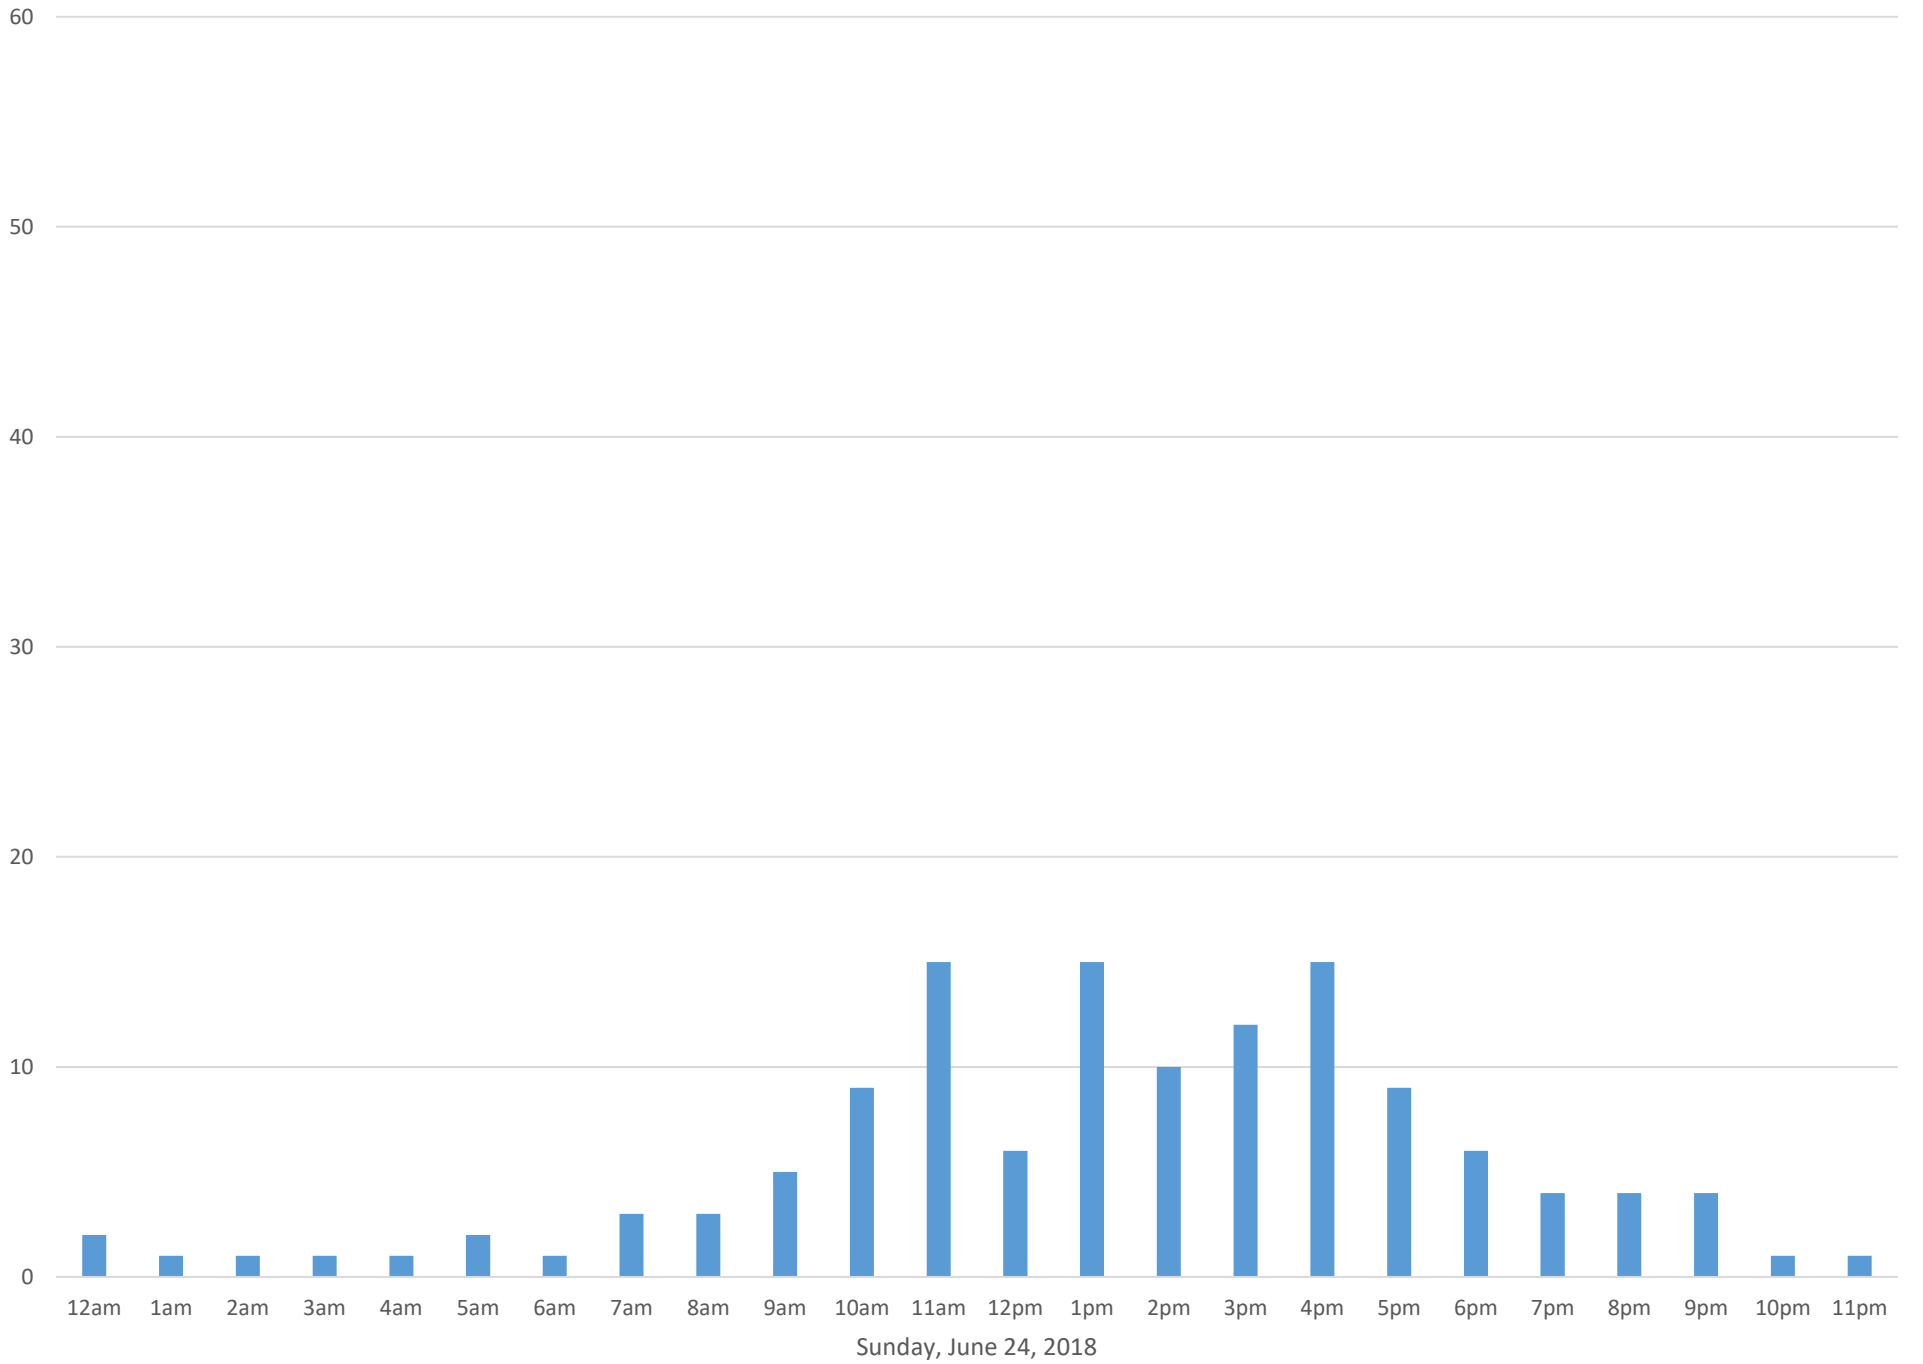

Squalicum Creek Trail

Data Summary

Total Count 2,777

Daily Average 116

Average Weekend Day 113

Average Weekday 117

Highest Daily Count 166

Busiest Day of the Week Thursday, June 28, 2018

Squalicum Creek Trail June 2018

Monthly Data

Total Count = 2777

Squalicum Creek Trail

Thursday, June 7, 2018

Squalicum Creek Trail

Squalicum Creek Trail

Squalicum Creek Trail

Squalicum Creek Trail

Squalicum Creek Trail

Squalicum Creek Trail

Wednesday, June 20, 2018

Squalicum Creek Trail

Squalicum Creek Trail

Squalicum Creek Trail

Squalicum Creek Trail