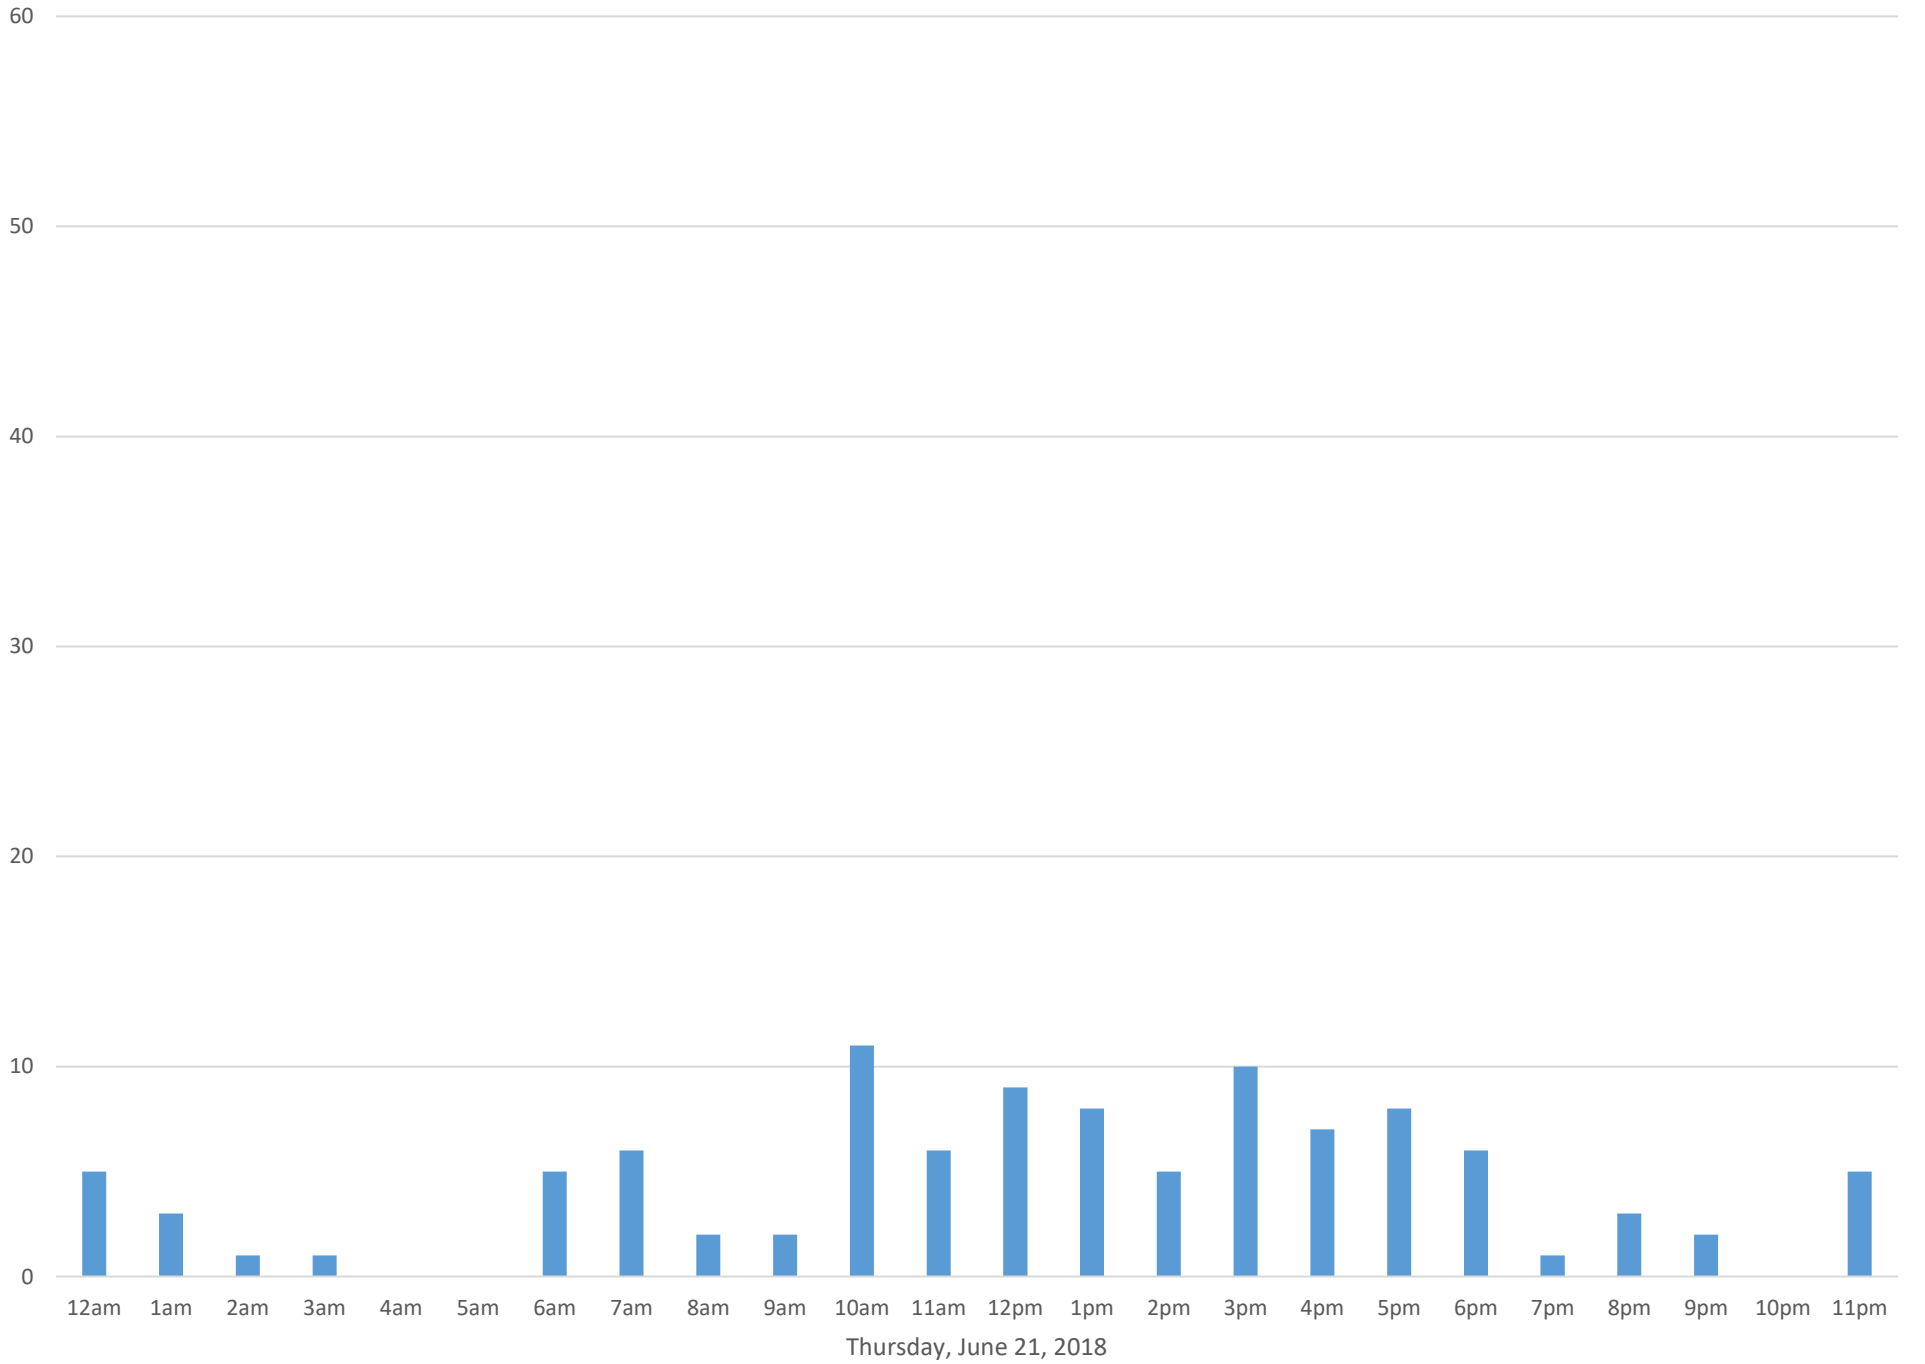

Squalicum Creek Trail June 2018

Monthly Data

Total Count = 2777

Squalicum Creek Trail

Thursday, June 7, 2018

Squalicum Creek Trail

Squalicum Creek Trail

Squalicum Creek Trail

Squalicum Creek Trail

Squalicum Creek Trail

Squalicum Creek Trail

Wednesday, June 20, 2018

Squalicum Creek Trail

Squalicum Creek Trail

Squalicum Creek Trail

Squalicum Creek Trail