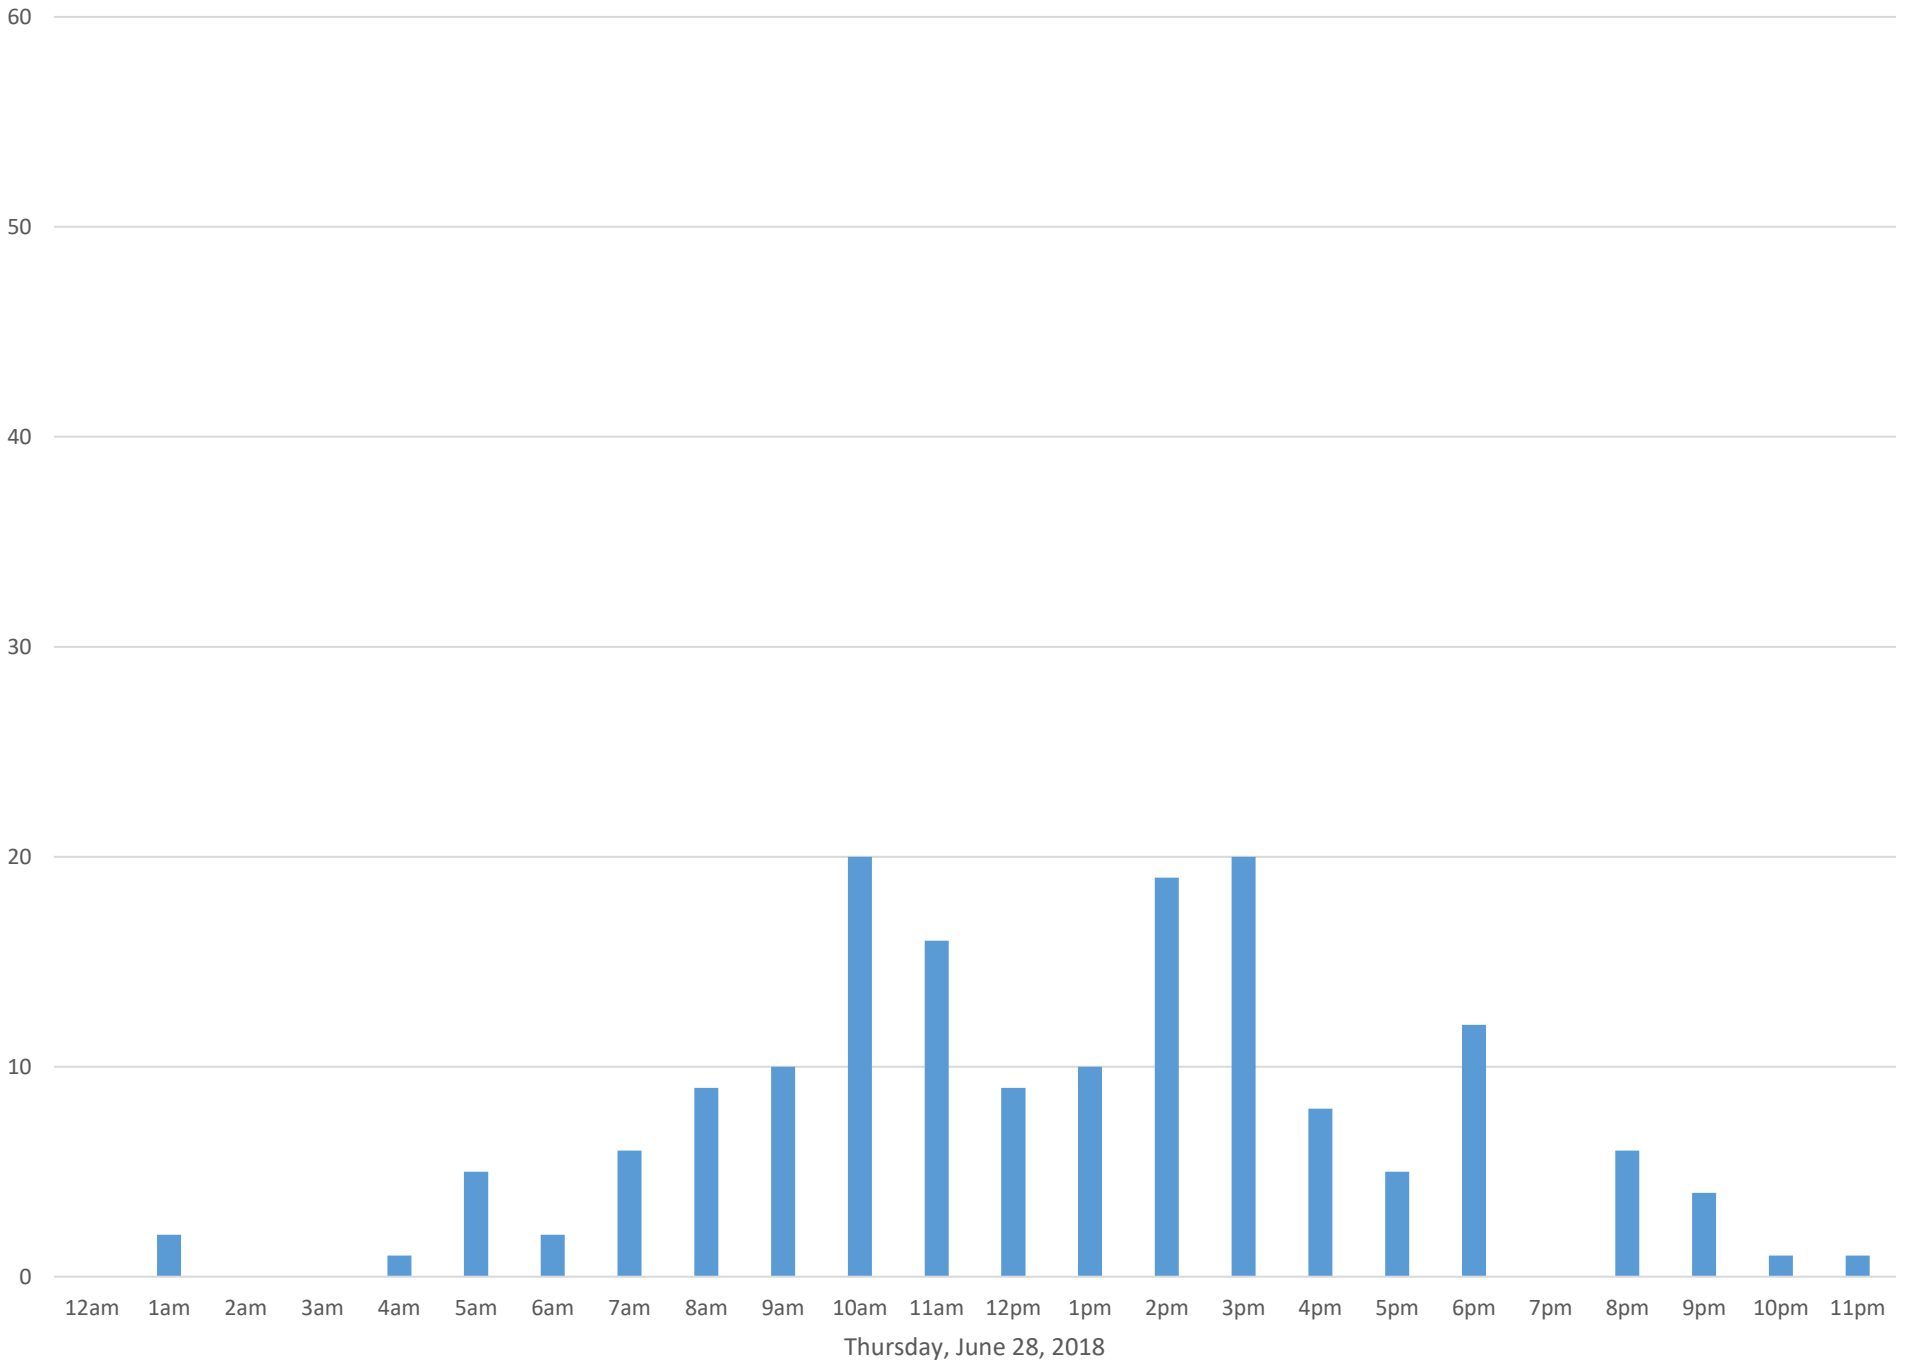

Squalicum Creek Trail