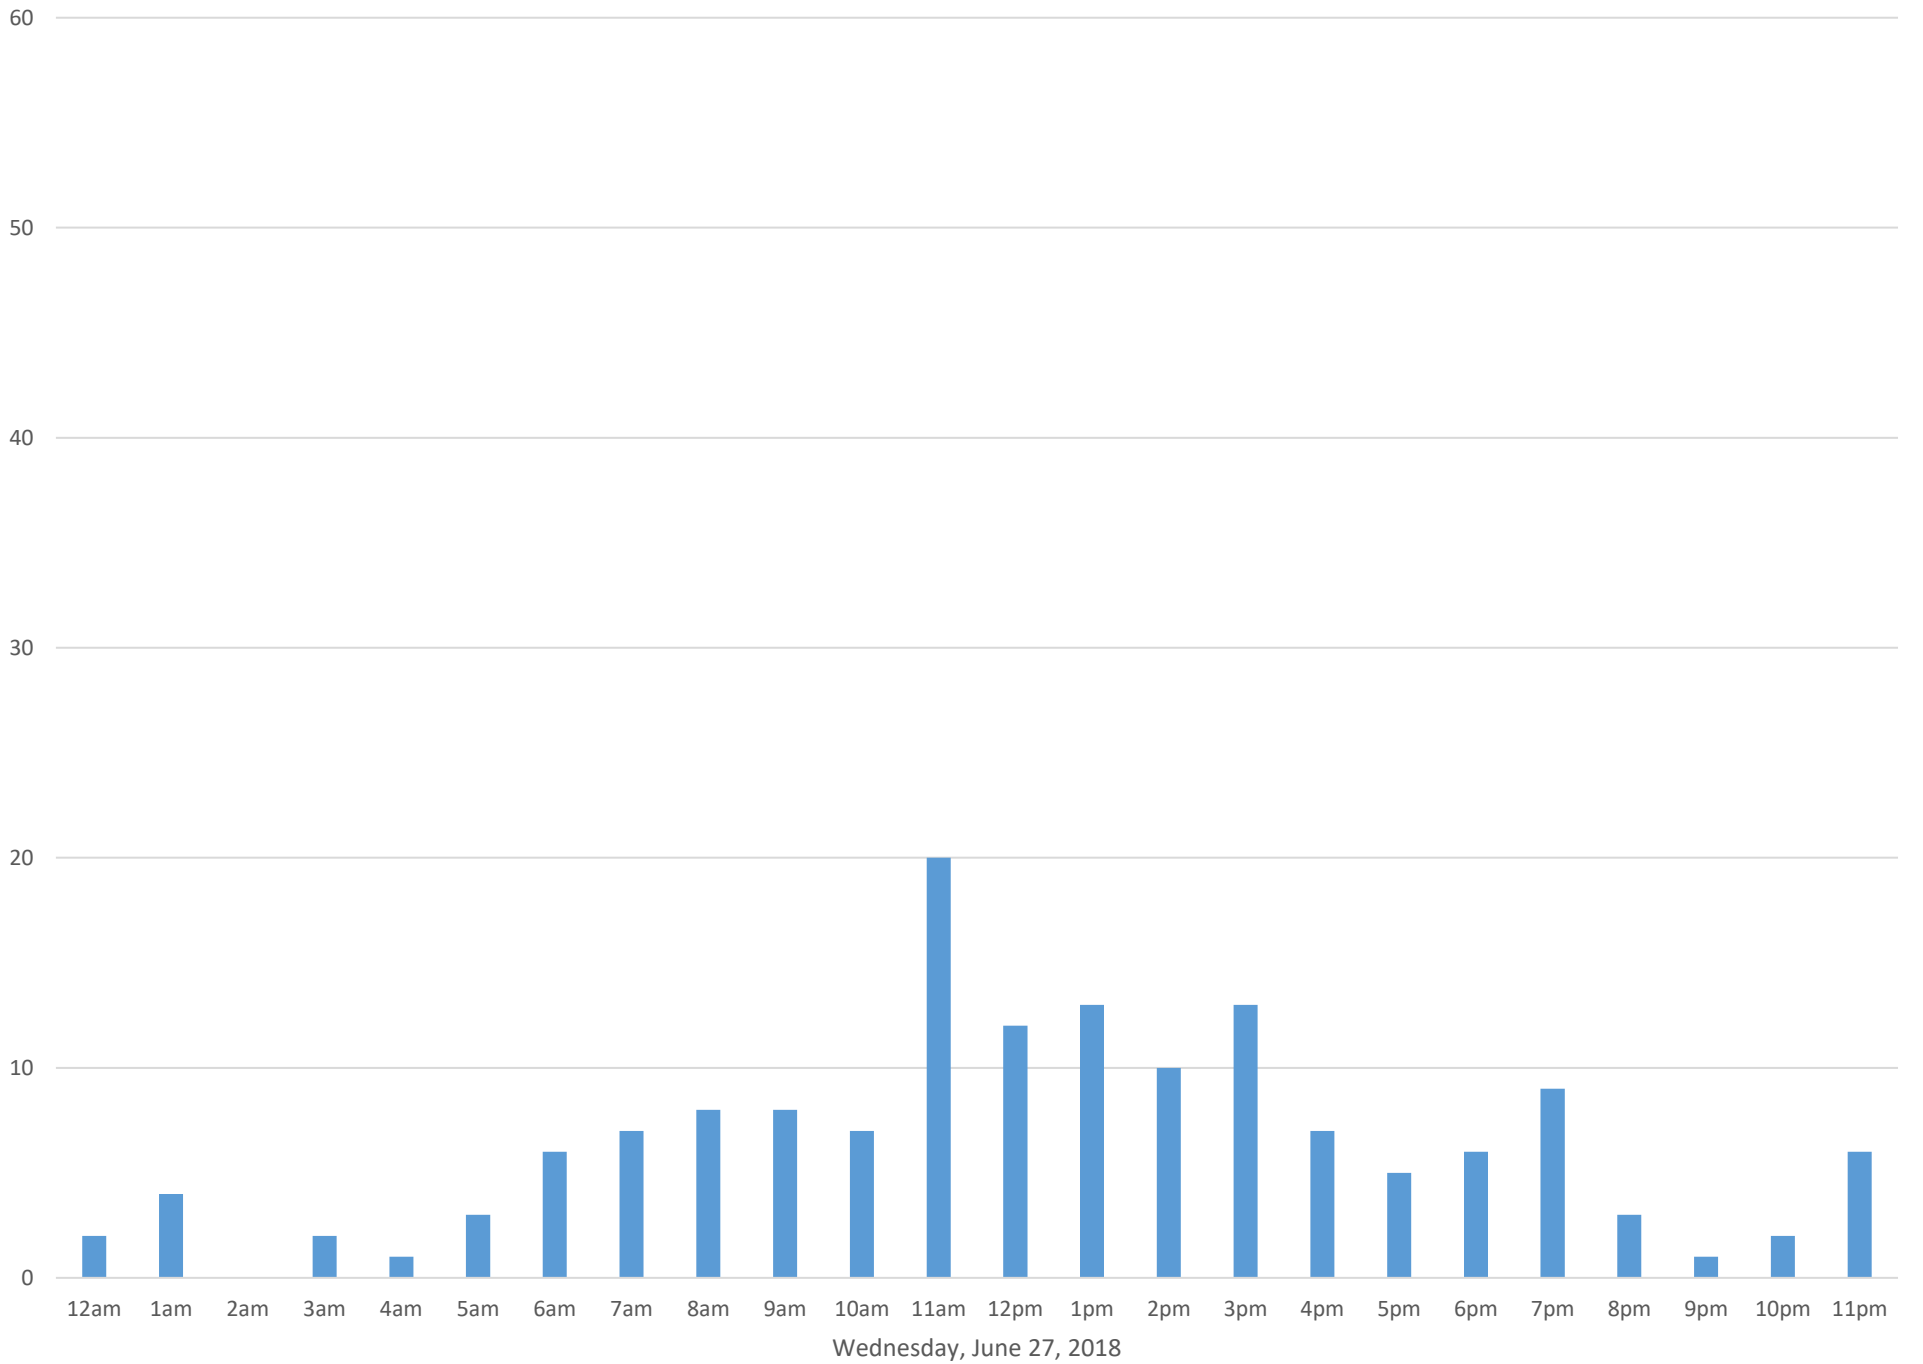

Squalicum Creek Trail