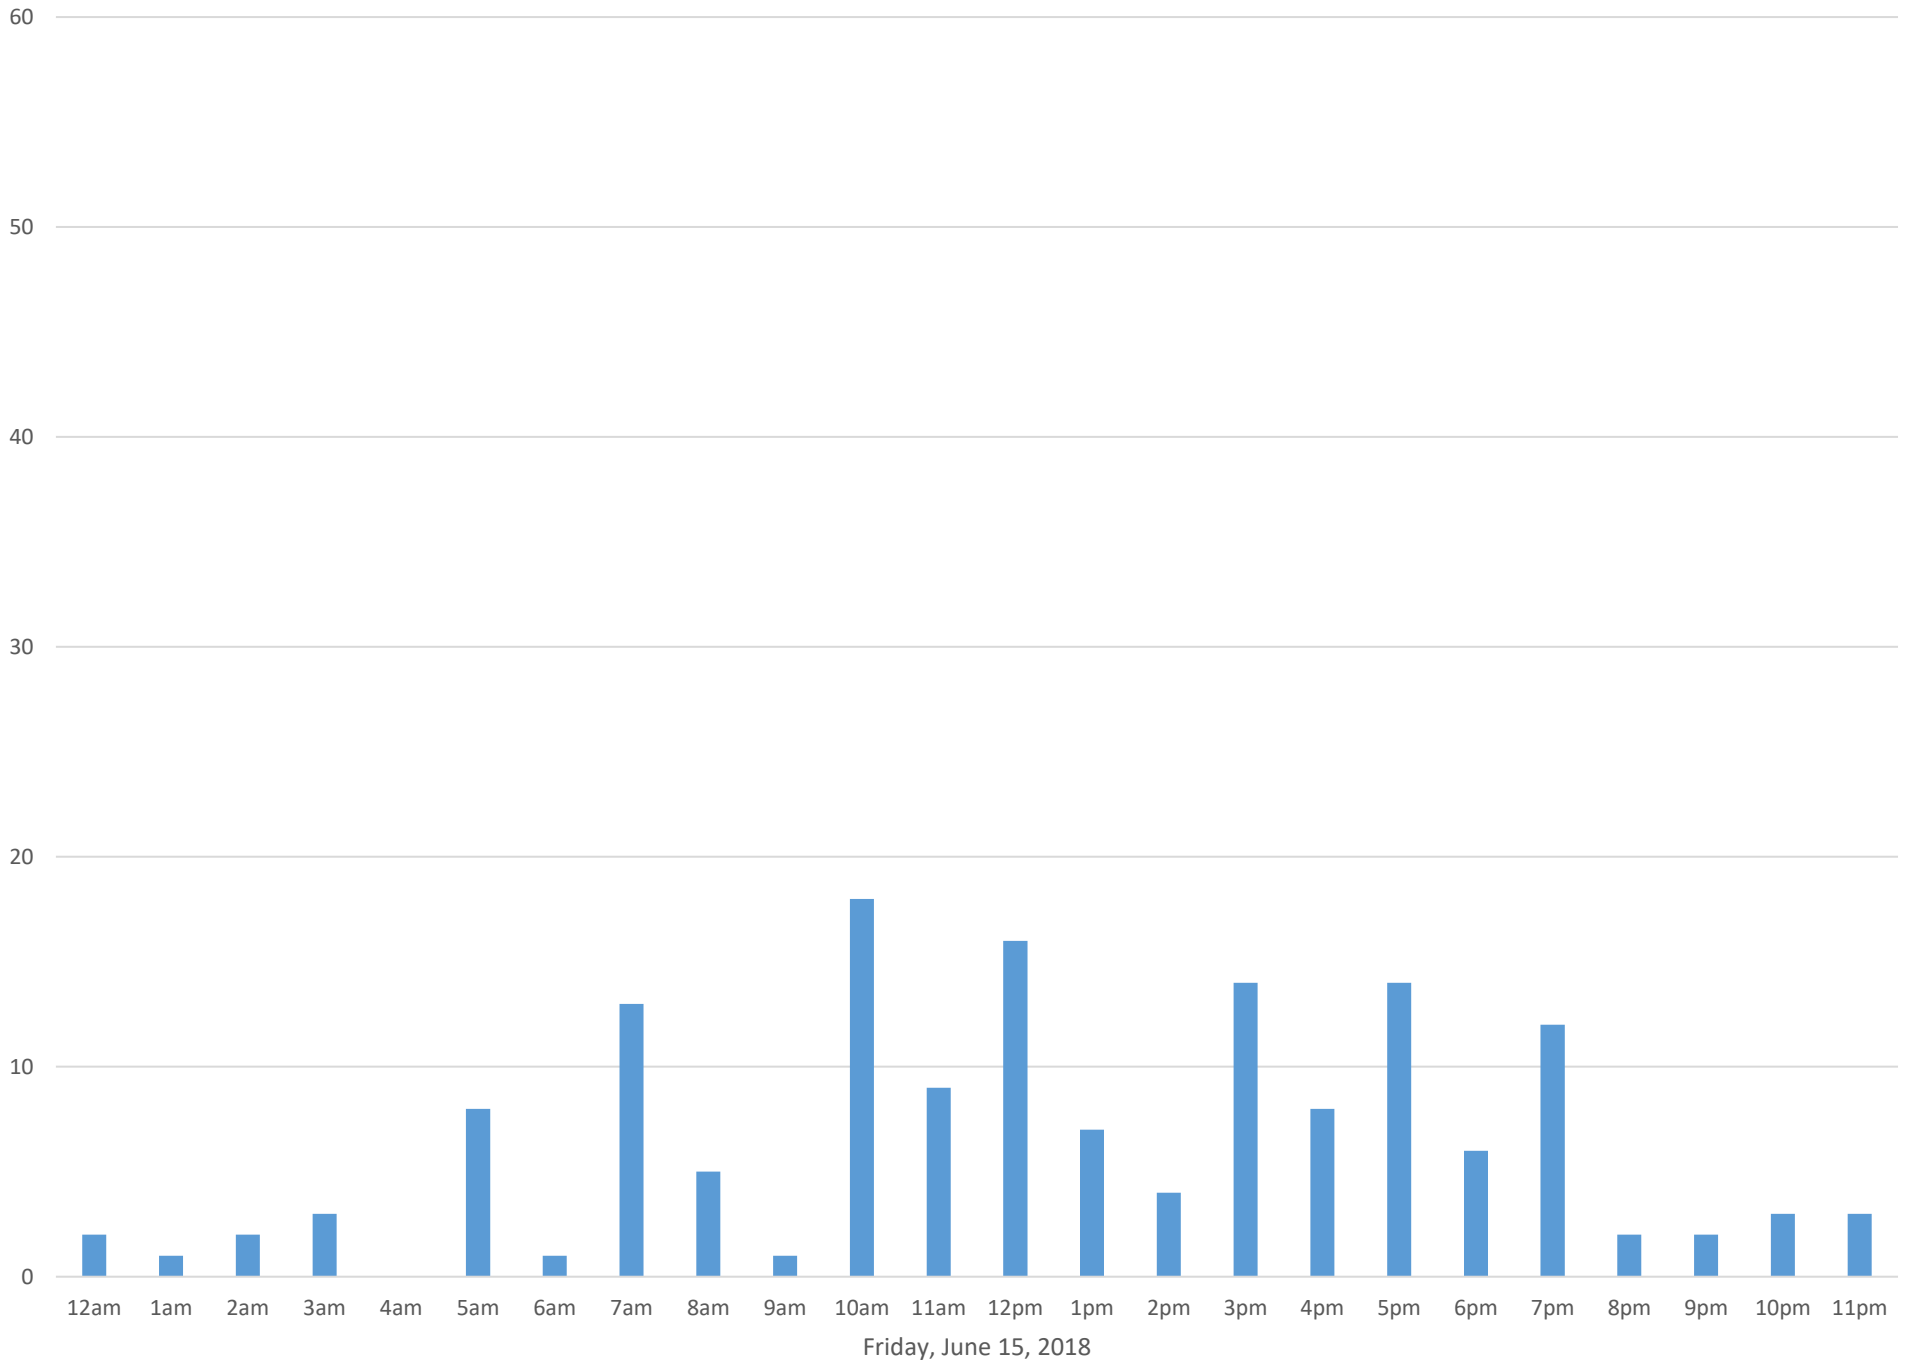

Squalicum Creek Trail

Data Summary

Total Count 2,777

Daily Average 116

Average Weekend Day 113

Average Weekday 117

Highest Daily Count 166

Busiest Day of the Week Thursday, June 28, 2018

Squalicum Creek Trail June 2018

Monthly Data

Total Count = 2777

Squalicum Creek Trail

Thursday, June 7, 2018

Squalicum Creek Trail

Squalicum Creek Trail

Squalicum Creek Trail

Squalicum Creek Trail

Squalicum Creek Trail

Tuesday, June 12, 2018

Squalicum Creek Trail

Squalicum Creek Trail

Squalicum Creek Trail

Squalicum Creek Trail

Squalicum Creek Trail

Squalicum Creek Trail

Squalicum Creek Trail

Squalicum Creek Trail

Wednesday, June 20, 2018

Squalicum Creek Trail

Squalicum Creek Trail

Squalicum Creek Trail

Squalicum Creek Trail