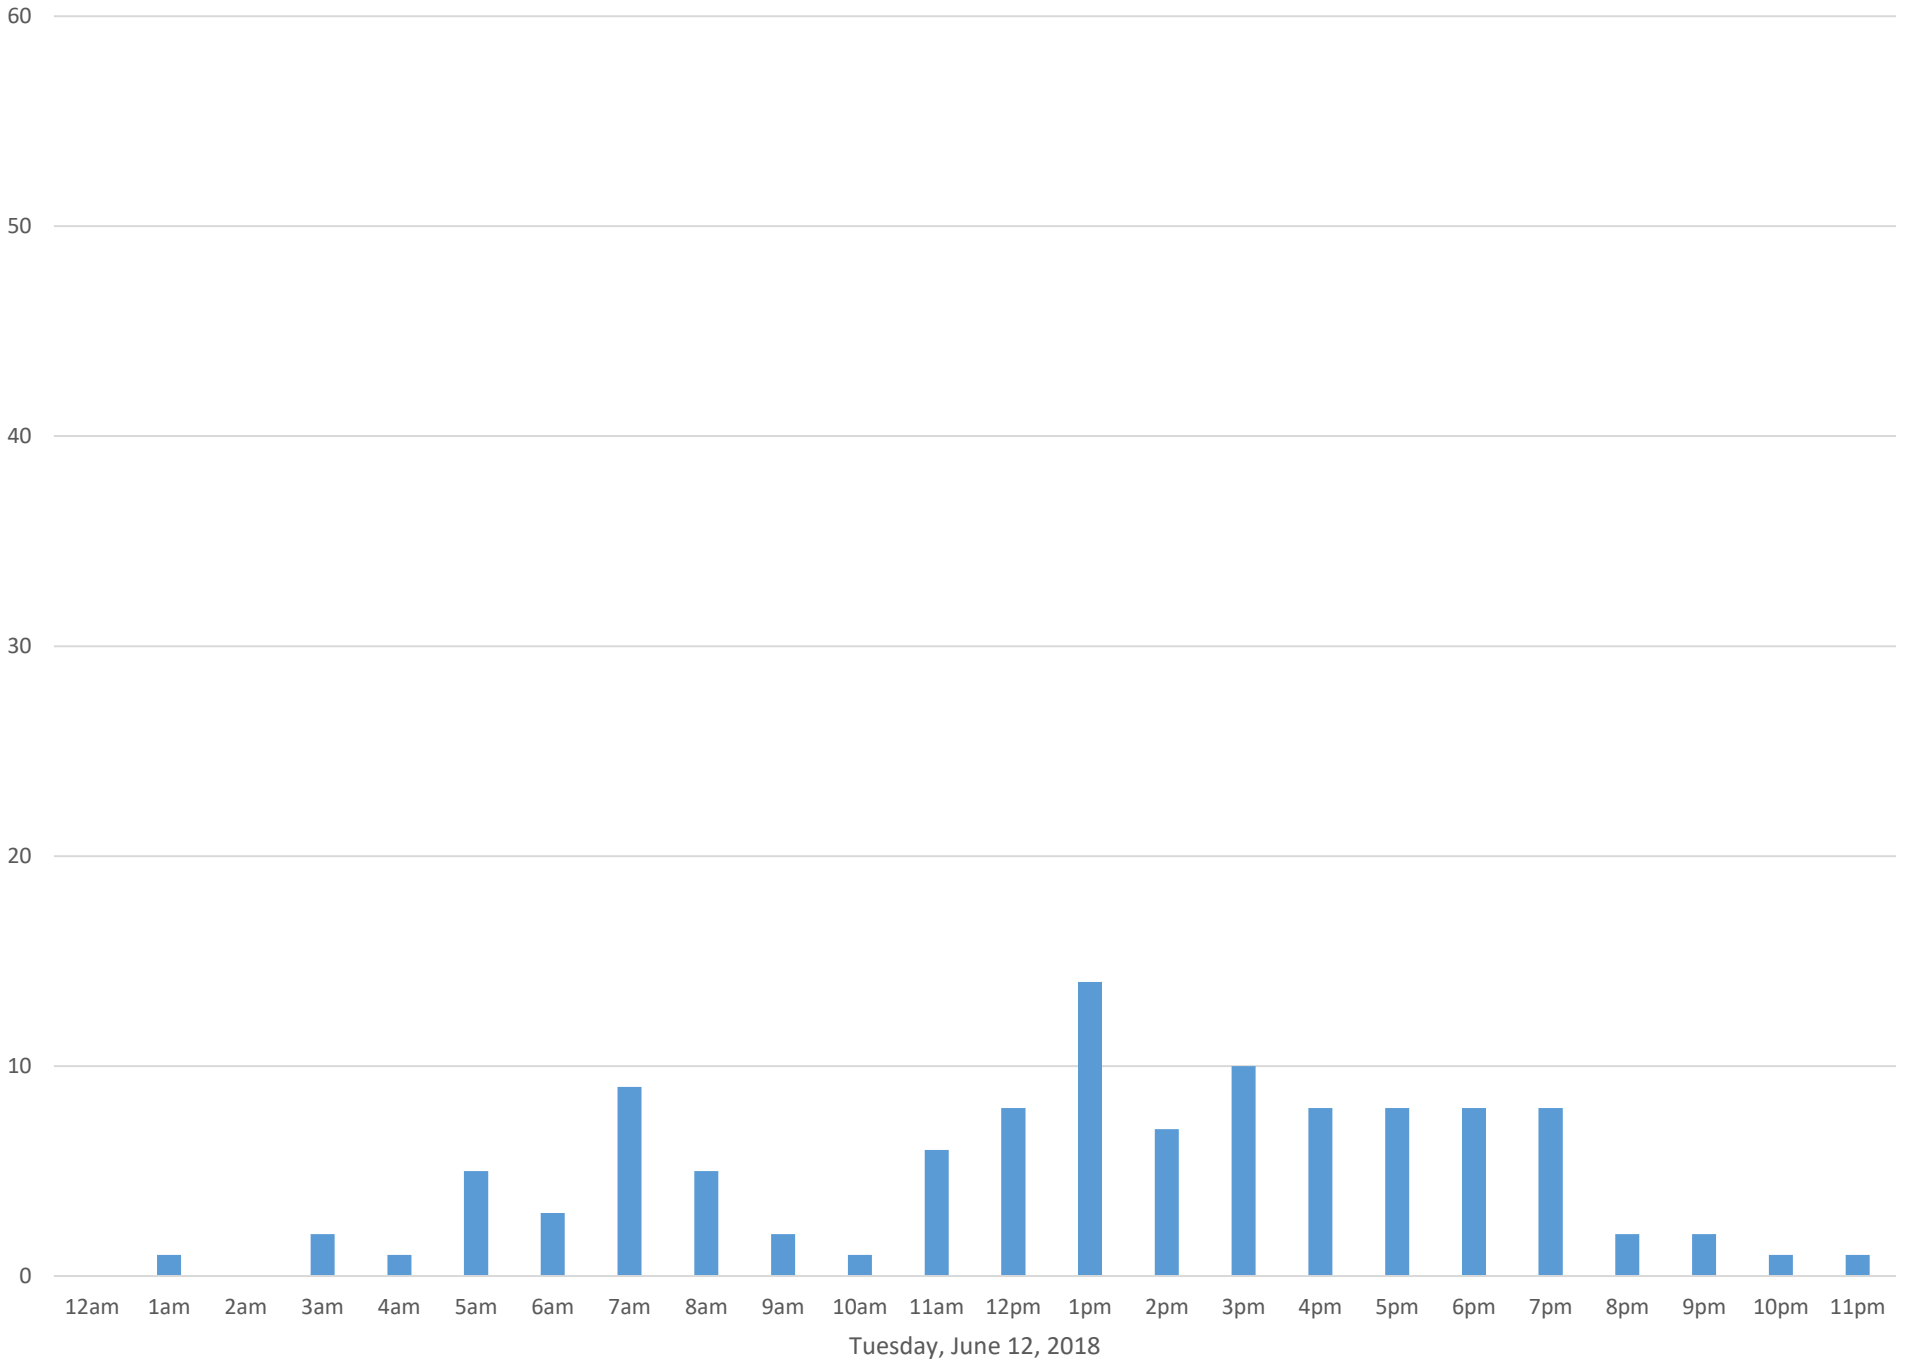

Squalicum Creek Trail

Data Summary

Total Count 2,777

Daily Average 116

Average Weekend Day 113

Average Weekday 117

Highest Daily Count 166

Busiest Day of the Week Thursday, June 28, 2018

Weekly Profile

Monday 13%

Tuesday 13%

Wednesday 13%

Thursday 16%

Friday 15%

Saturday 17%

Sunday 11%

Squalicum Creek Trail June 2018

Monthly Data

Total Count = 2777

Squalicum Creek Trail

Thursday, June 7, 2018

Squalicum Creek Trail

Squalicum Creek Trail

Squalicum Creek Trail

Squalicum Creek Trail

Squalicum Creek Trail

Tuesday, June 12, 2018

Squalicum Creek Trail

Squalicum Creek Trail

Squalicum Creek Trail

Squalicum Creek Trail

Squalicum Creek Trail