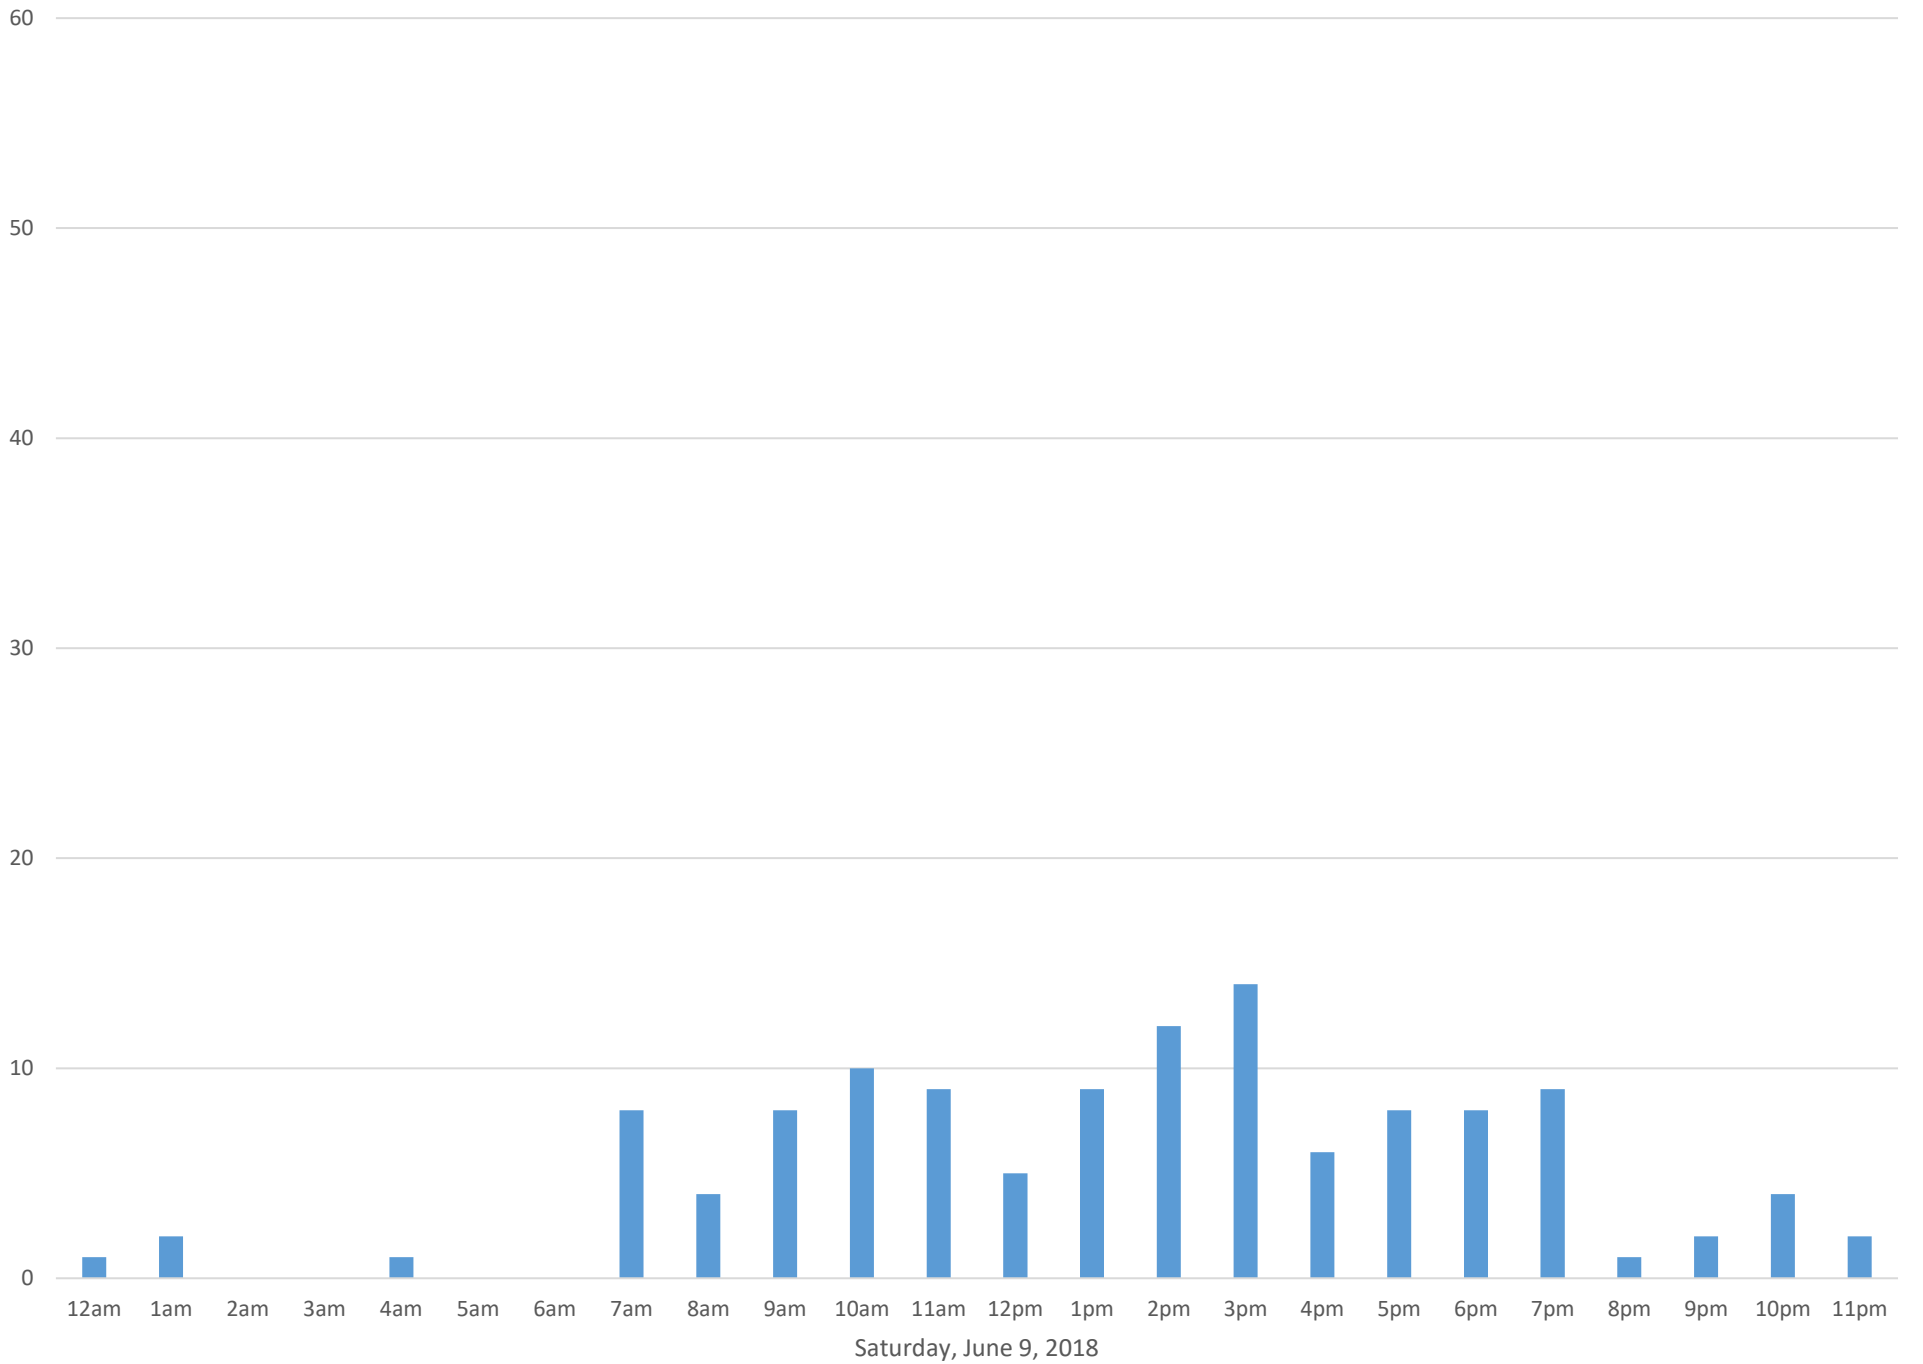

Squalicum Creek Trail

Data Summary

Total Count 2,777

Daily Average 116

Average Weekend Day 113

Average Weekday 117

Highest Daily Count 166

Busiest Day of the Week Thursday, June 28, 2018

Weekly Profile

Monday 13%

Tuesday 13%

Wednesday 13%

Thursday 16%

Friday 15%

Saturday 17%

Sunday 11%

Squalicum Creek Trail June 2018

Monthly Data

Total Count = 2777

Squalicum Creek Trail

Thursday, June 7, 2018

Squalicum Creek Trail

Squalicum Creek Trail

Squalicum Creek Trail

Squalicum Creek Trail

Squalicum Creek Trail

Tuesday, June 12, 2018

Squalicum Creek Trail

Squalicum Creek Trail

Squalicum Creek Trail

Squalicum Creek Trail

Squalicum Creek Trail