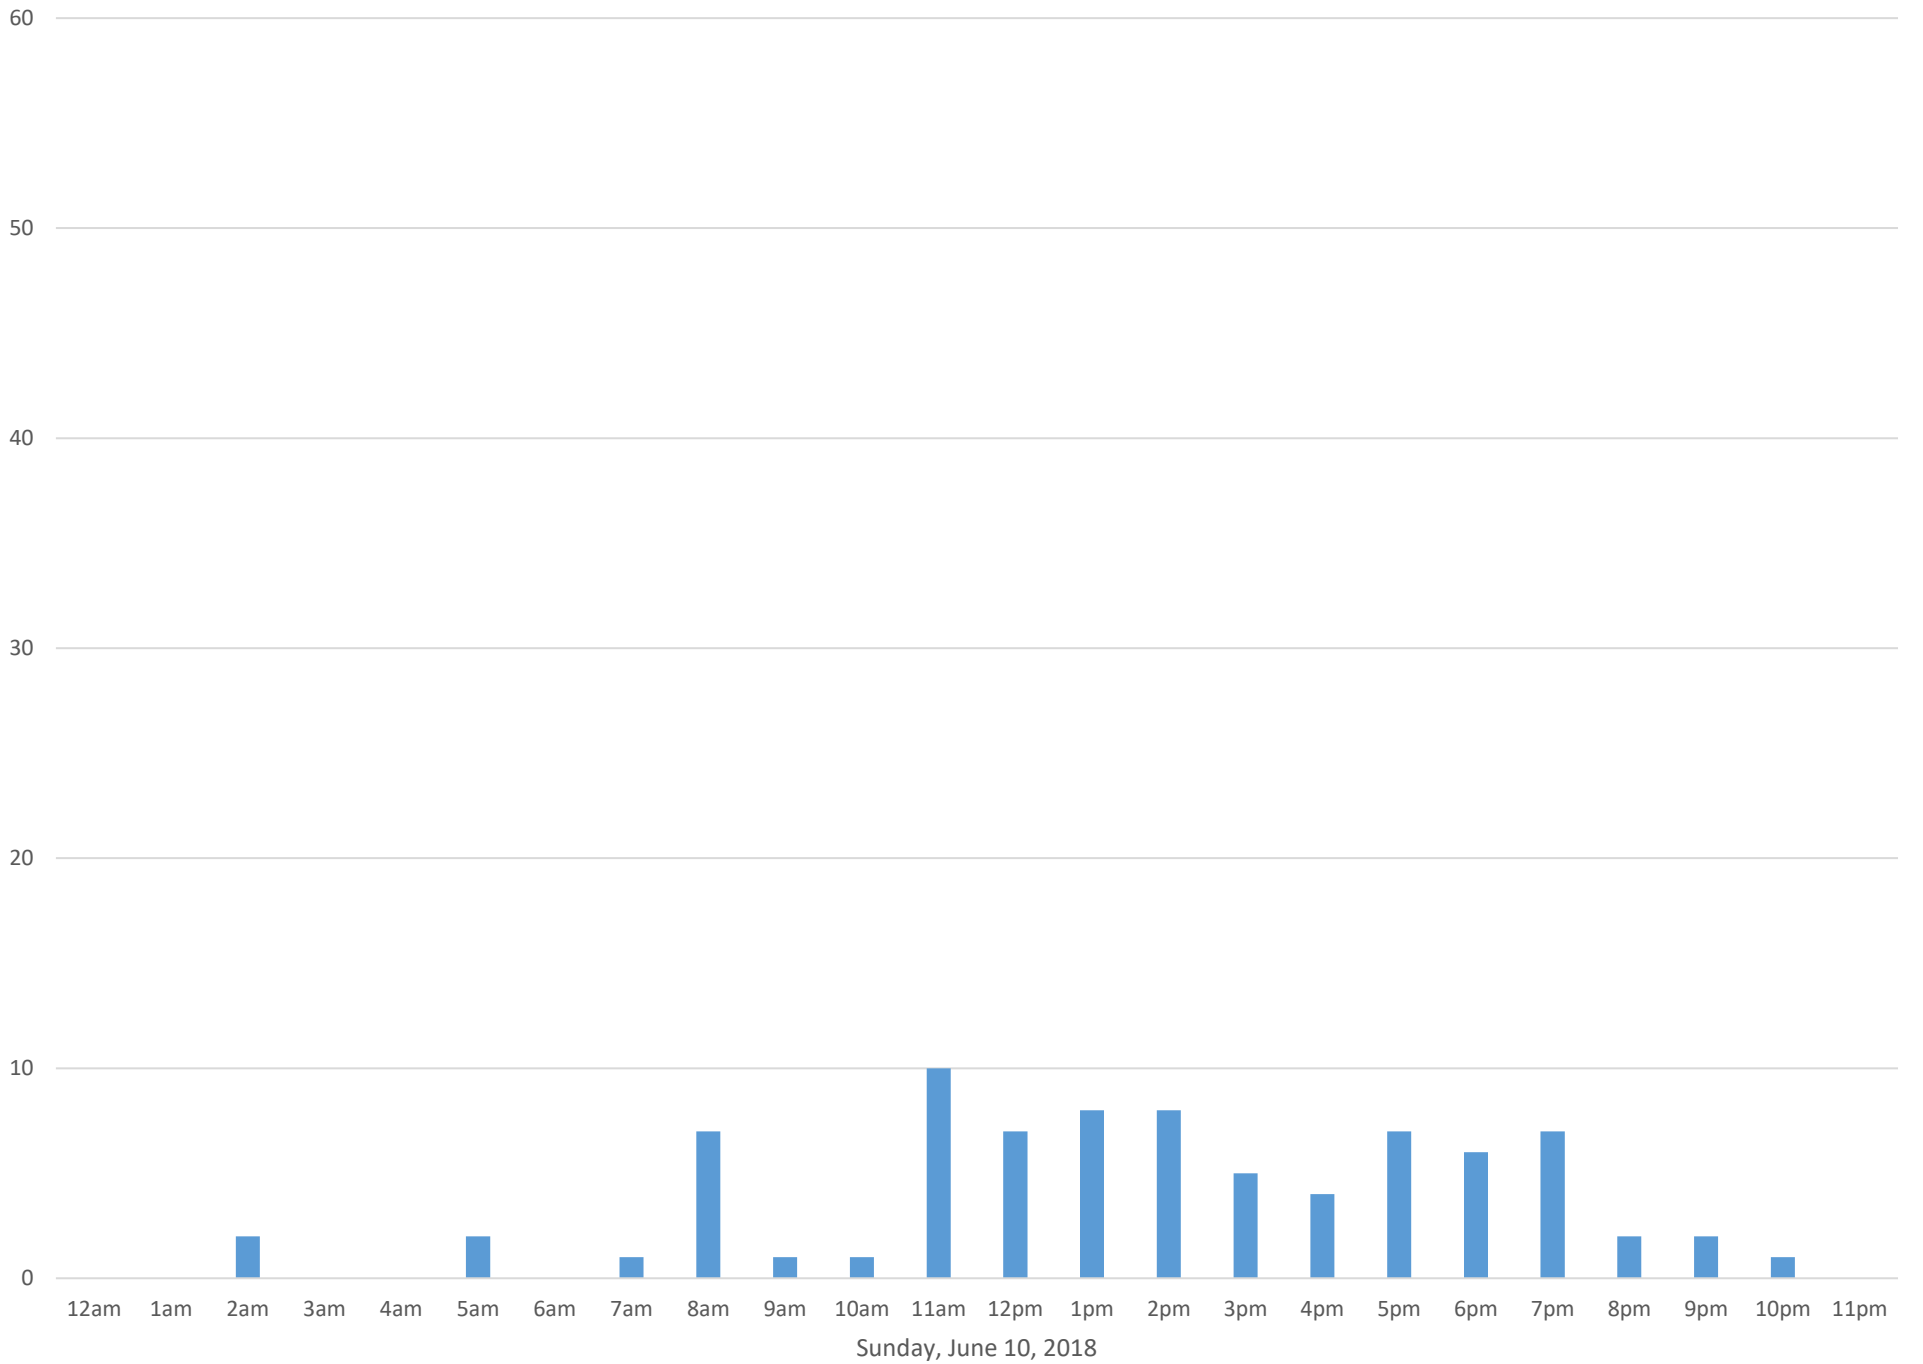

Squalicum Creek Trail

Data Summary

Total Count 2,777

Daily Average 116

Average Weekend Day 113

Average Weekday 117

Highest Daily Count 166

Busiest Day of the Week Thursday, June 28, 2018

Weekly Profile

Monday 13%

Tuesday 13%

Wednesday 13%

Thursday 16%

Friday 15%

Saturday 17%

Sunday 11%

Squalicum Creek Trail June 2018

Monthly Data

Total Count = 2777

Squalicum Creek Trail

Thursday, June 7, 2018

Squalicum Creek Trail

Squalicum Creek Trail

Squalicum Creek Trail

Squalicum Creek Trail

Squalicum Creek Trail

Tuesday, June 12, 2018

Squalicum Creek Trail

Squalicum Creek Trail

Squalicum Creek Trail

Squalicum Creek Trail

Squalicum Creek Trail