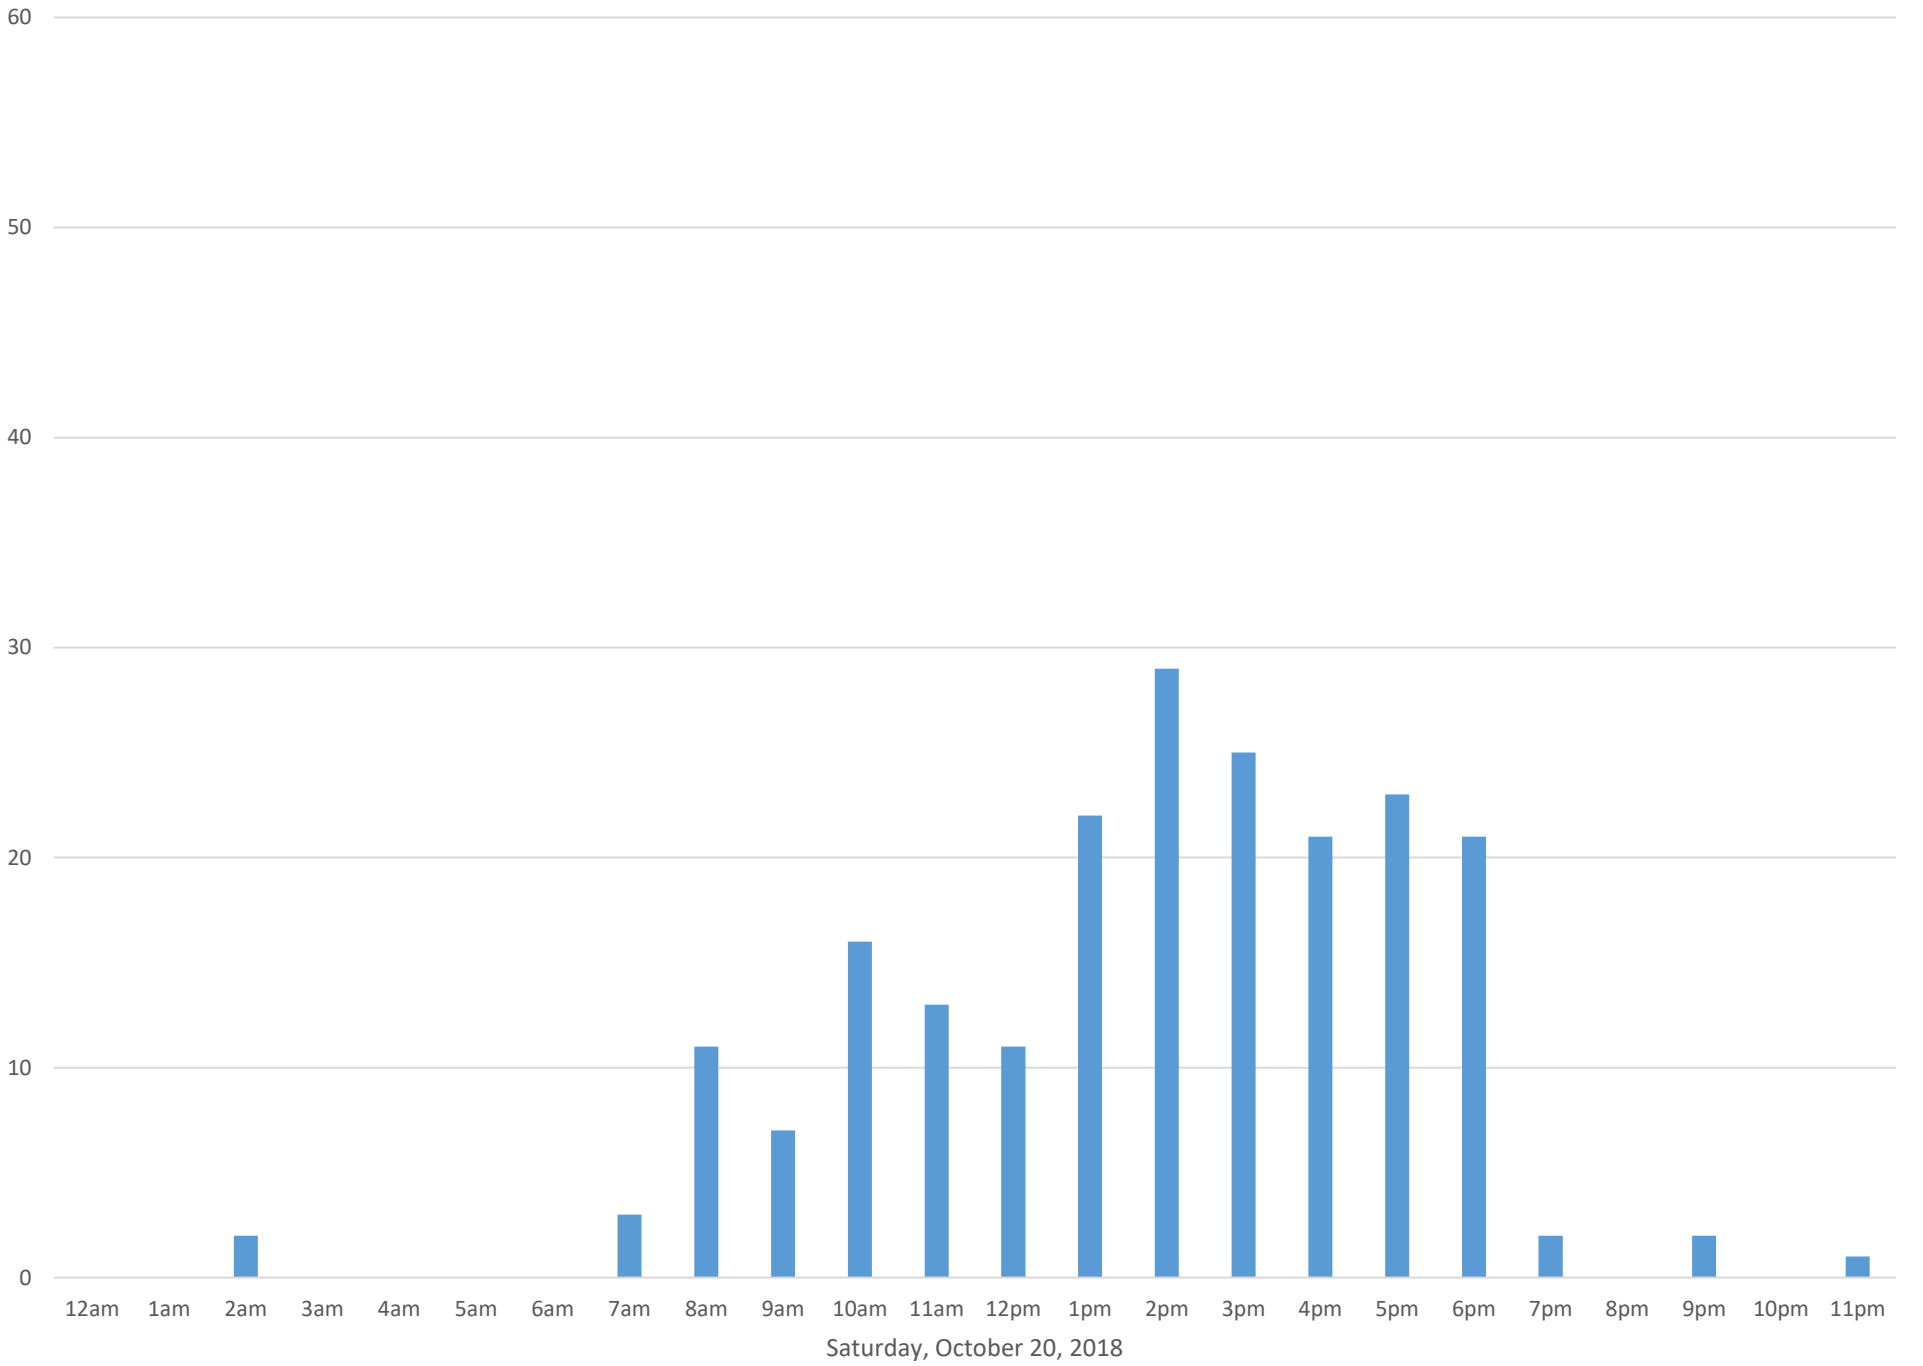

South Bay Trail

Data Summary

Total Count 3,668

Daily Average 118

Average Weekend Day 189

Average Weekday 94

Highest Daily Count 297

Busiest Day of the Week Sunday, October 14, 2018

South Bay Trail October 2018

Monthly Data

Total Count = 3668

South Bay Trail

South Bay Trail

South Bay Trail

Wednesday, October 3, 2018

South Bay Trail

South Bay Trail

South Bay Trail

South Bay Trail

South Bay Trail

South Bay Trail

Tuesday, October 16, 2018

South Bay Trail

South Bay Trail

South Bay Trail

South Bay Trail

South Bay Trail

South Bay Trail

South Bay Trail

Tuesday, October 23, 2018

South Bay Trail

South Bay Trail