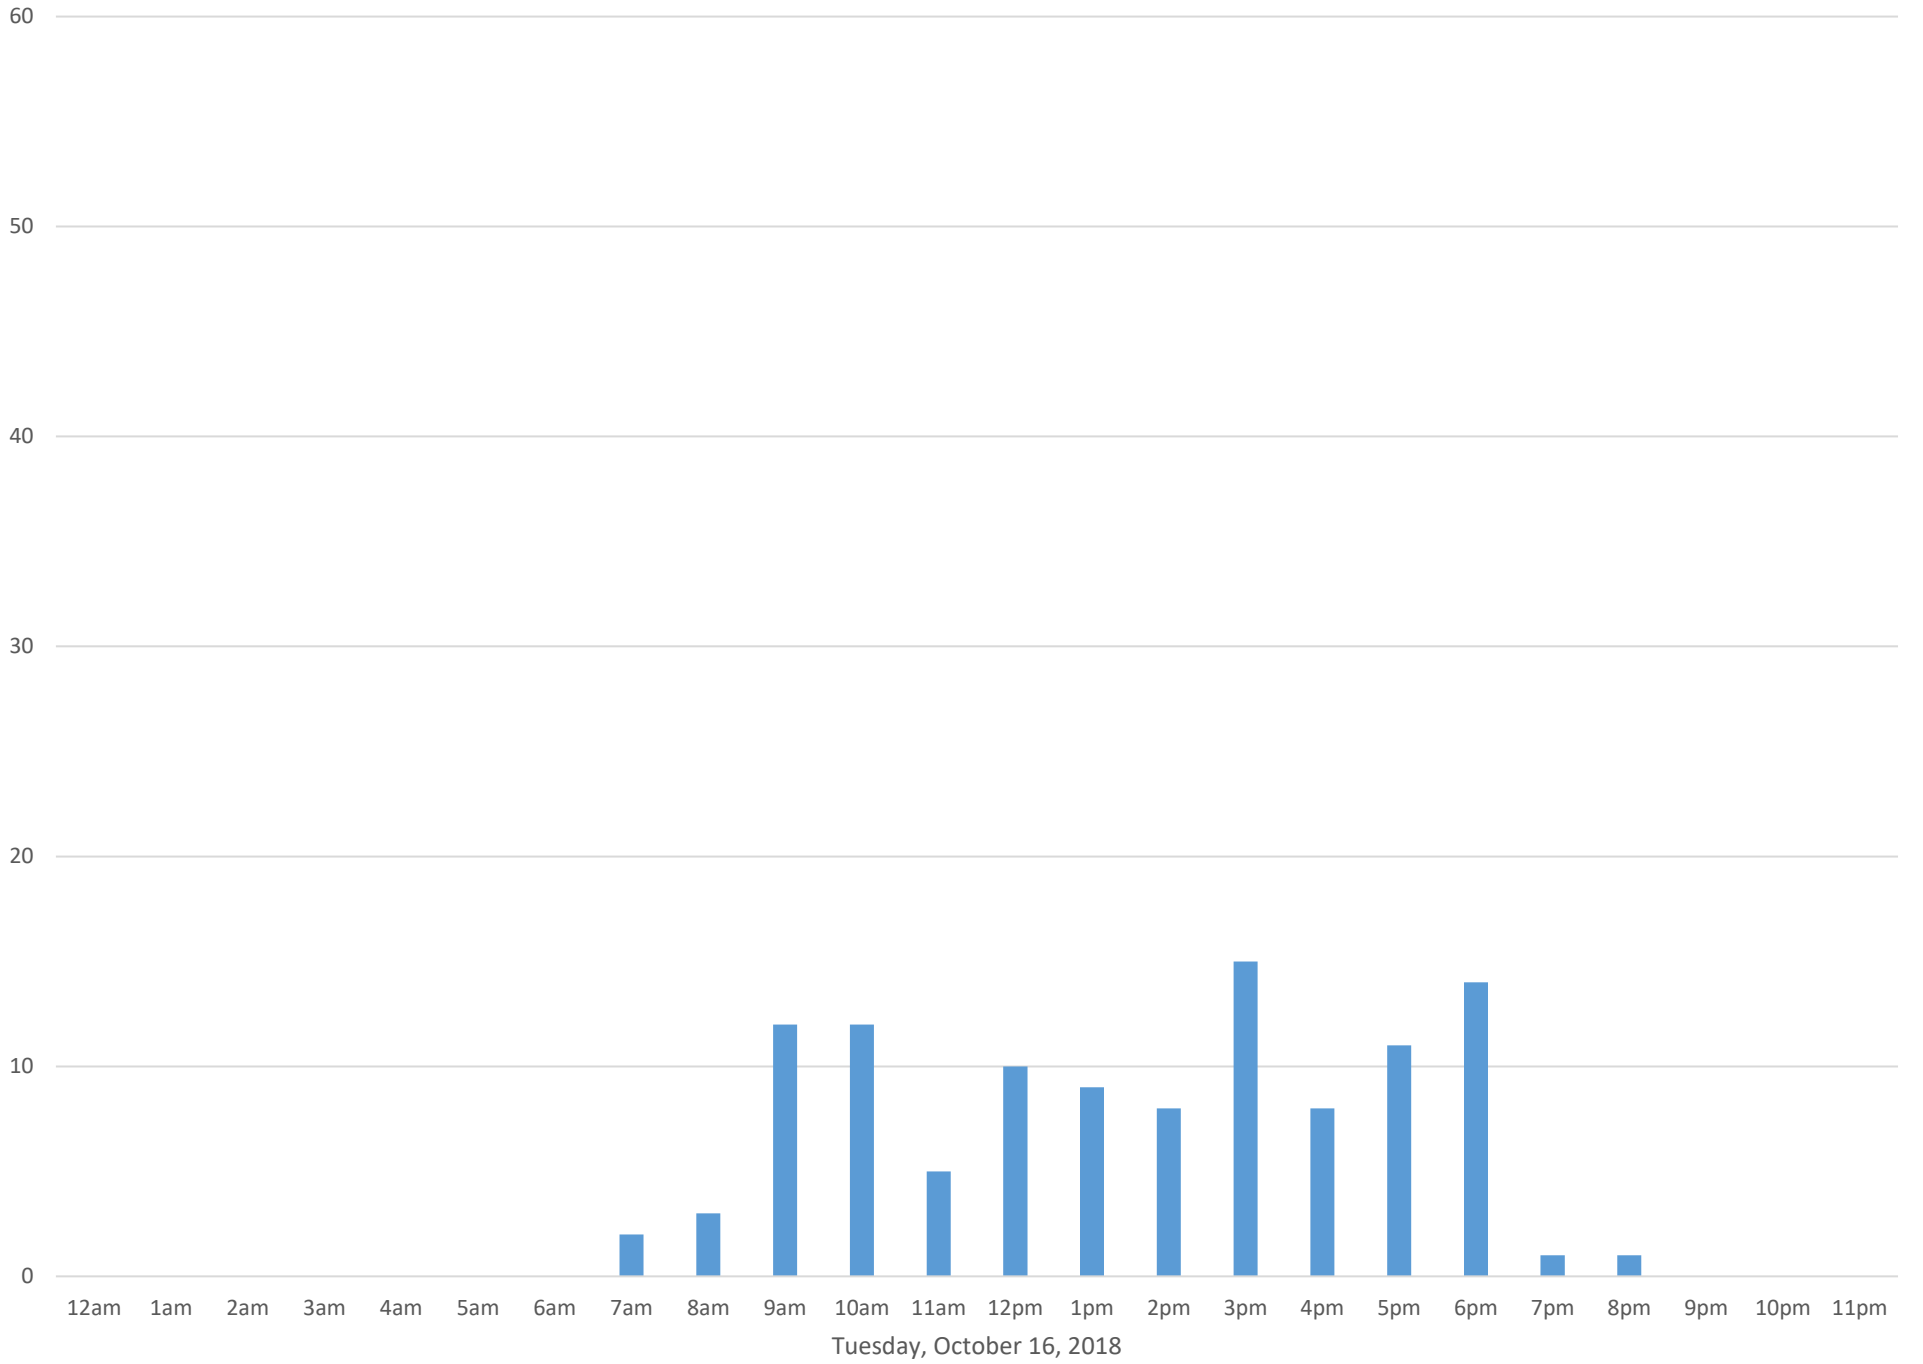

South Bay Trail October 2018

Monthly Data

Total Count = 3668

South Bay Trail

South Bay Trail

South Bay Trail

Wednesday, October 3, 2018

South Bay Trail

South Bay Trail

South Bay Trail

Saturday, October 6, 2018

South Bay Trail

South Bay Trail

South Bay Trail

South Bay Trail

South Bay Trail

South Bay Trail

South Bay Trail

South Bay Trail

South Bay Trail

South Bay Trail

Tuesday, October 16, 2018

South Bay Trail

South Bay Trail

South Bay Trail

South Bay Trail

South Bay Trail

South Bay Trail

South Bay Trail

Tuesday, October 23, 2018

South Bay Trail

South Bay Trail