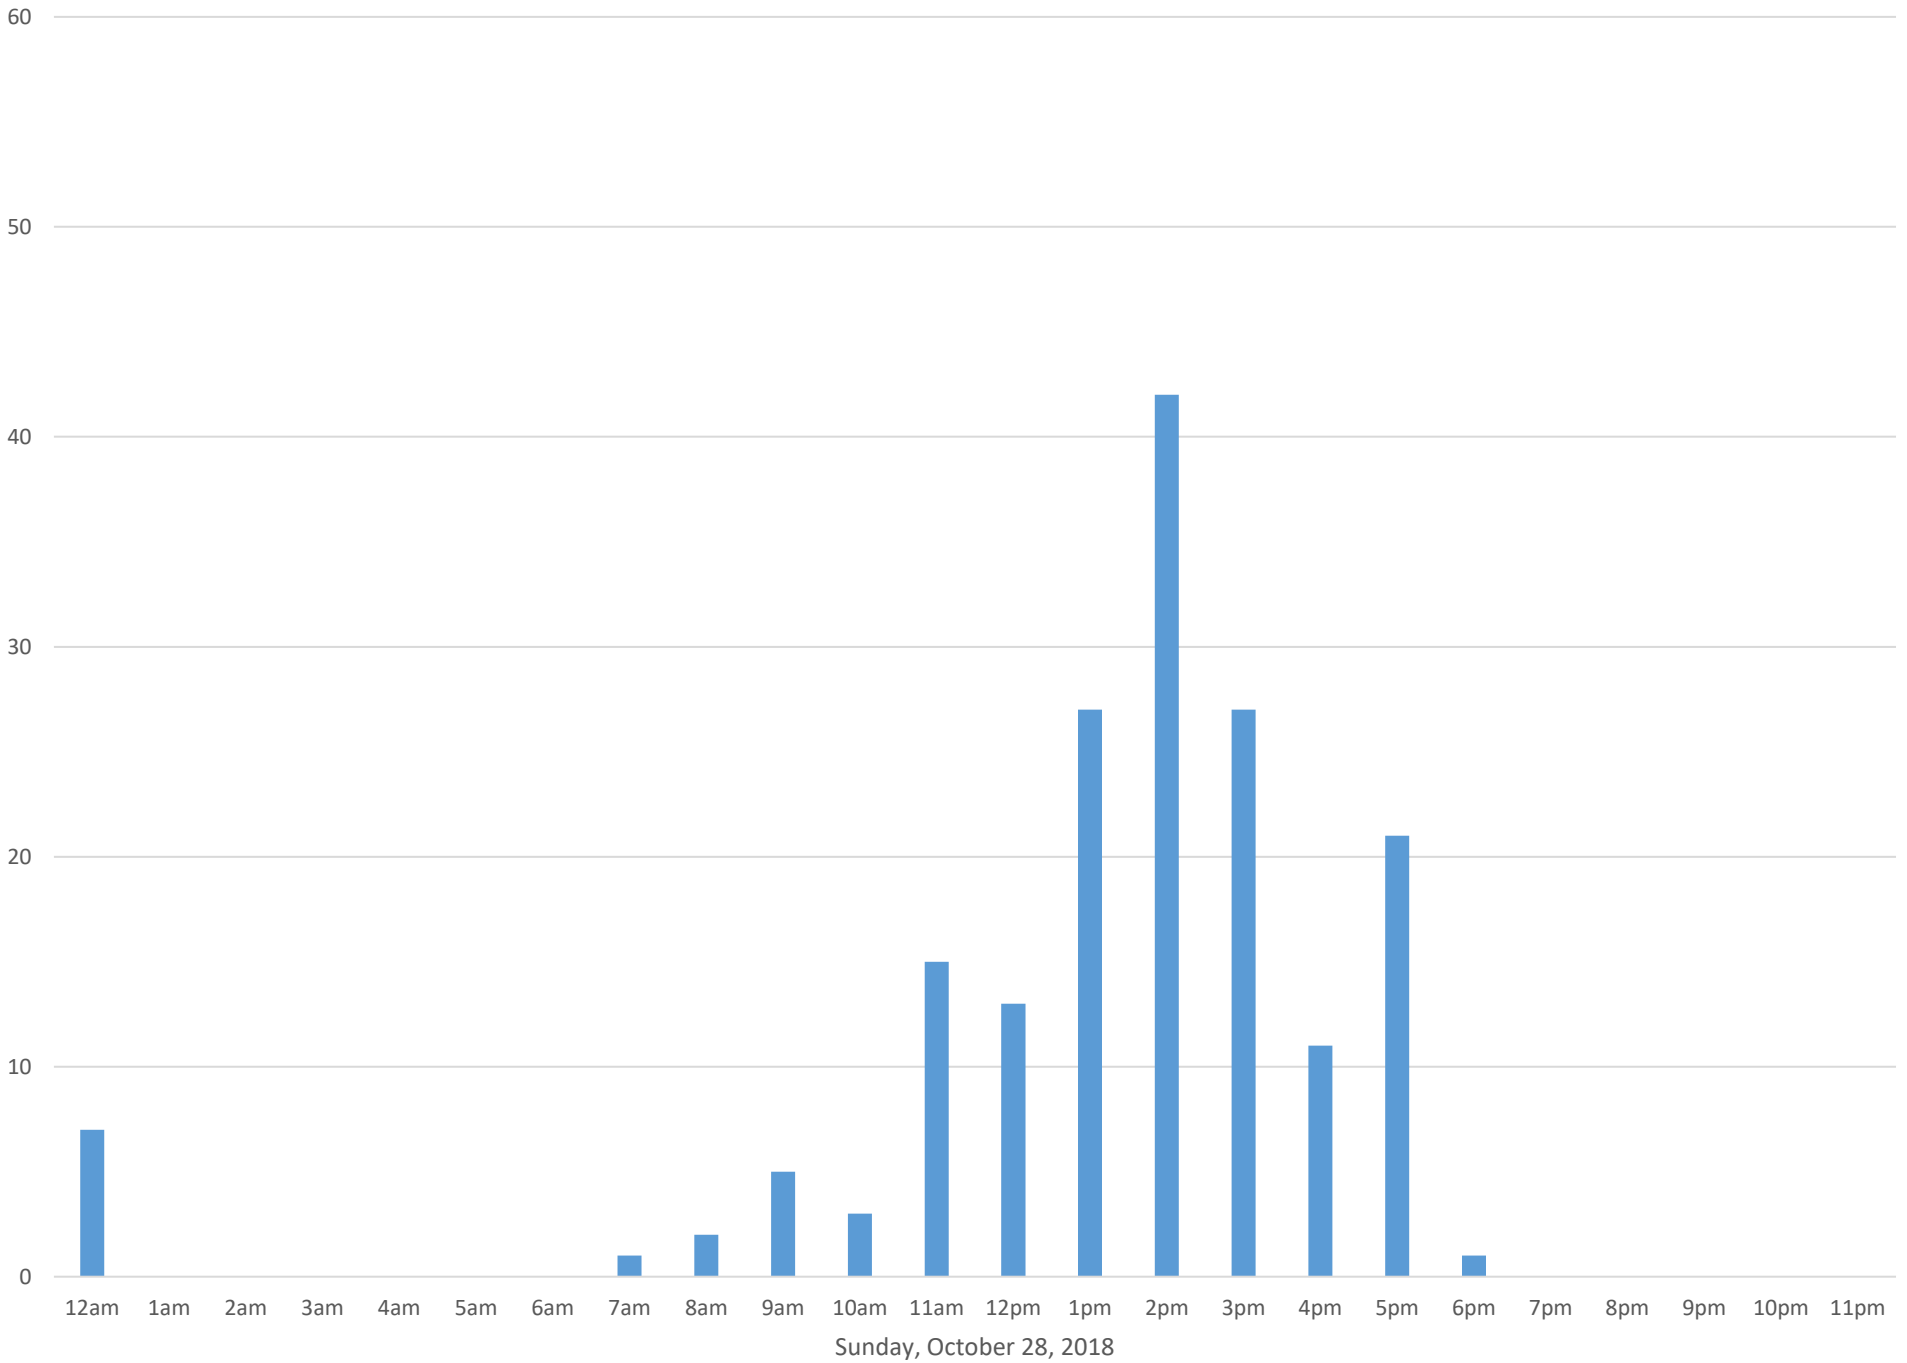

South Bay Trail October 2018

Monthly Data

Total Count = 3668

South Bay Trail

South Bay Trail

South Bay Trail

Wednesday, October 3, 2018

South Bay Trail

South Bay Trail

South Bay Trail

South Bay Trail

South Bay Trail

South Bay Trail

Tuesday, October 16, 2018

South Bay Trail

South Bay Trail

South Bay Trail

South Bay Trail

South Bay Trail

South Bay Trail

South Bay Trail

Tuesday, October 23, 2018

South Bay Trail

South Bay Trail

South Bay Trail

South Bay Trail

South Bay Trail

South Bay Trail

South Bay Trail

South Bay Trail