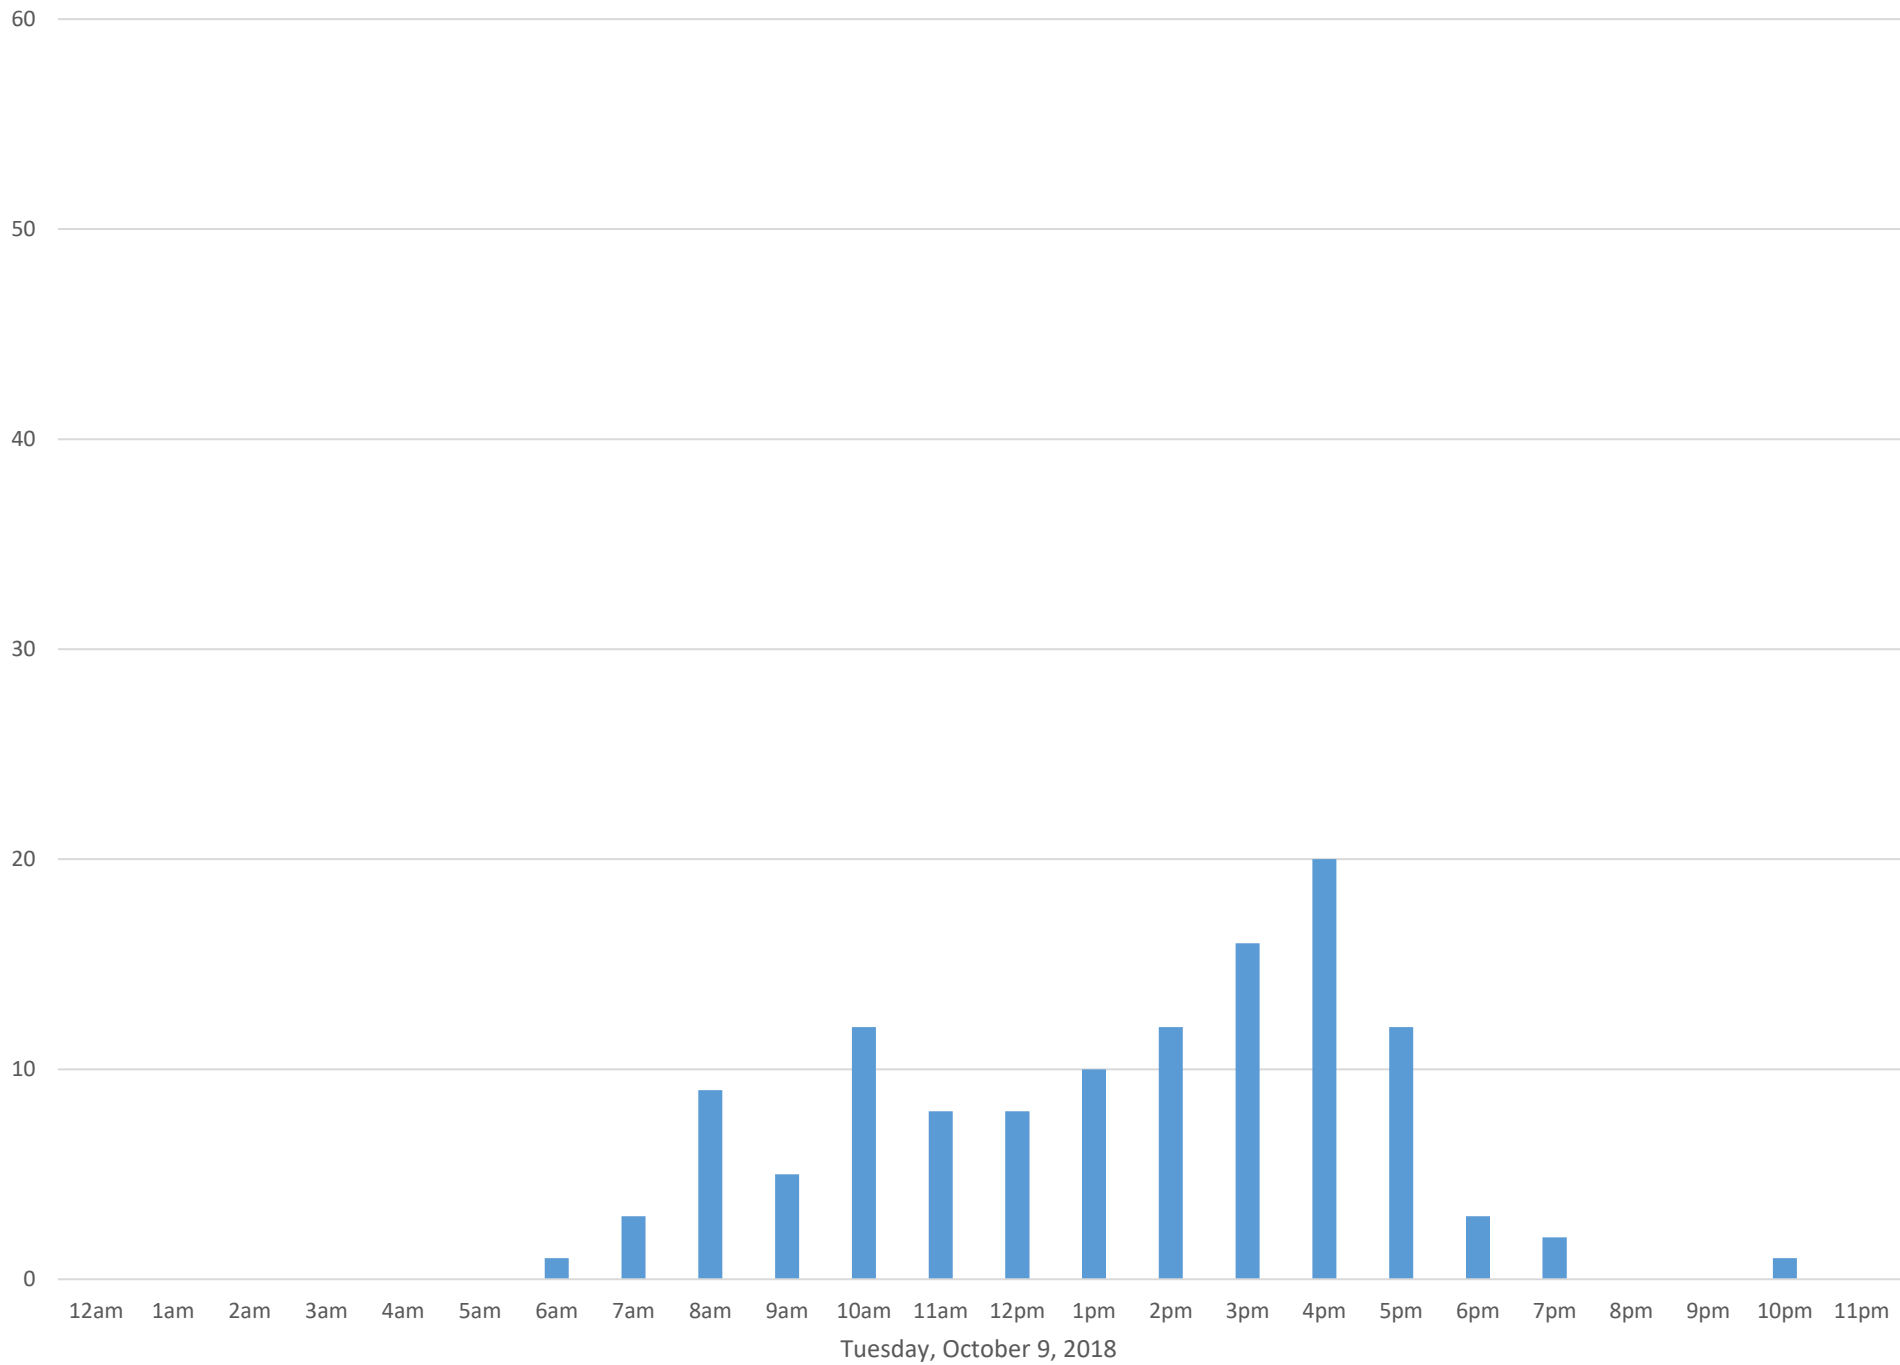

South Bay Trail

Data Summary

Total Count 3,668

Daily Average 118

Average Weekend Day 189

Average Weekday 94

Highest Daily Count 297

Busiest Day of the Week Sunday, October 14, 2018

South Bay Trail October 2018

Monthly Data

Total Count = 3668

South Bay Trail

South Bay Trail

South Bay Trail

Wednesday, October 3, 2018

South Bay Trail

South Bay Trail

South Bay Trail

Saturday, October 6, 2018

South Bay Trail

South Bay Trail

South Bay Trail

South Bay Trail

South Bay Trail

South Bay Trail

South Bay Trail

South Bay Trail

South Bay Trail

South Bay Trail

Tuesday, October 16, 2018

South Bay Trail

South Bay Trail