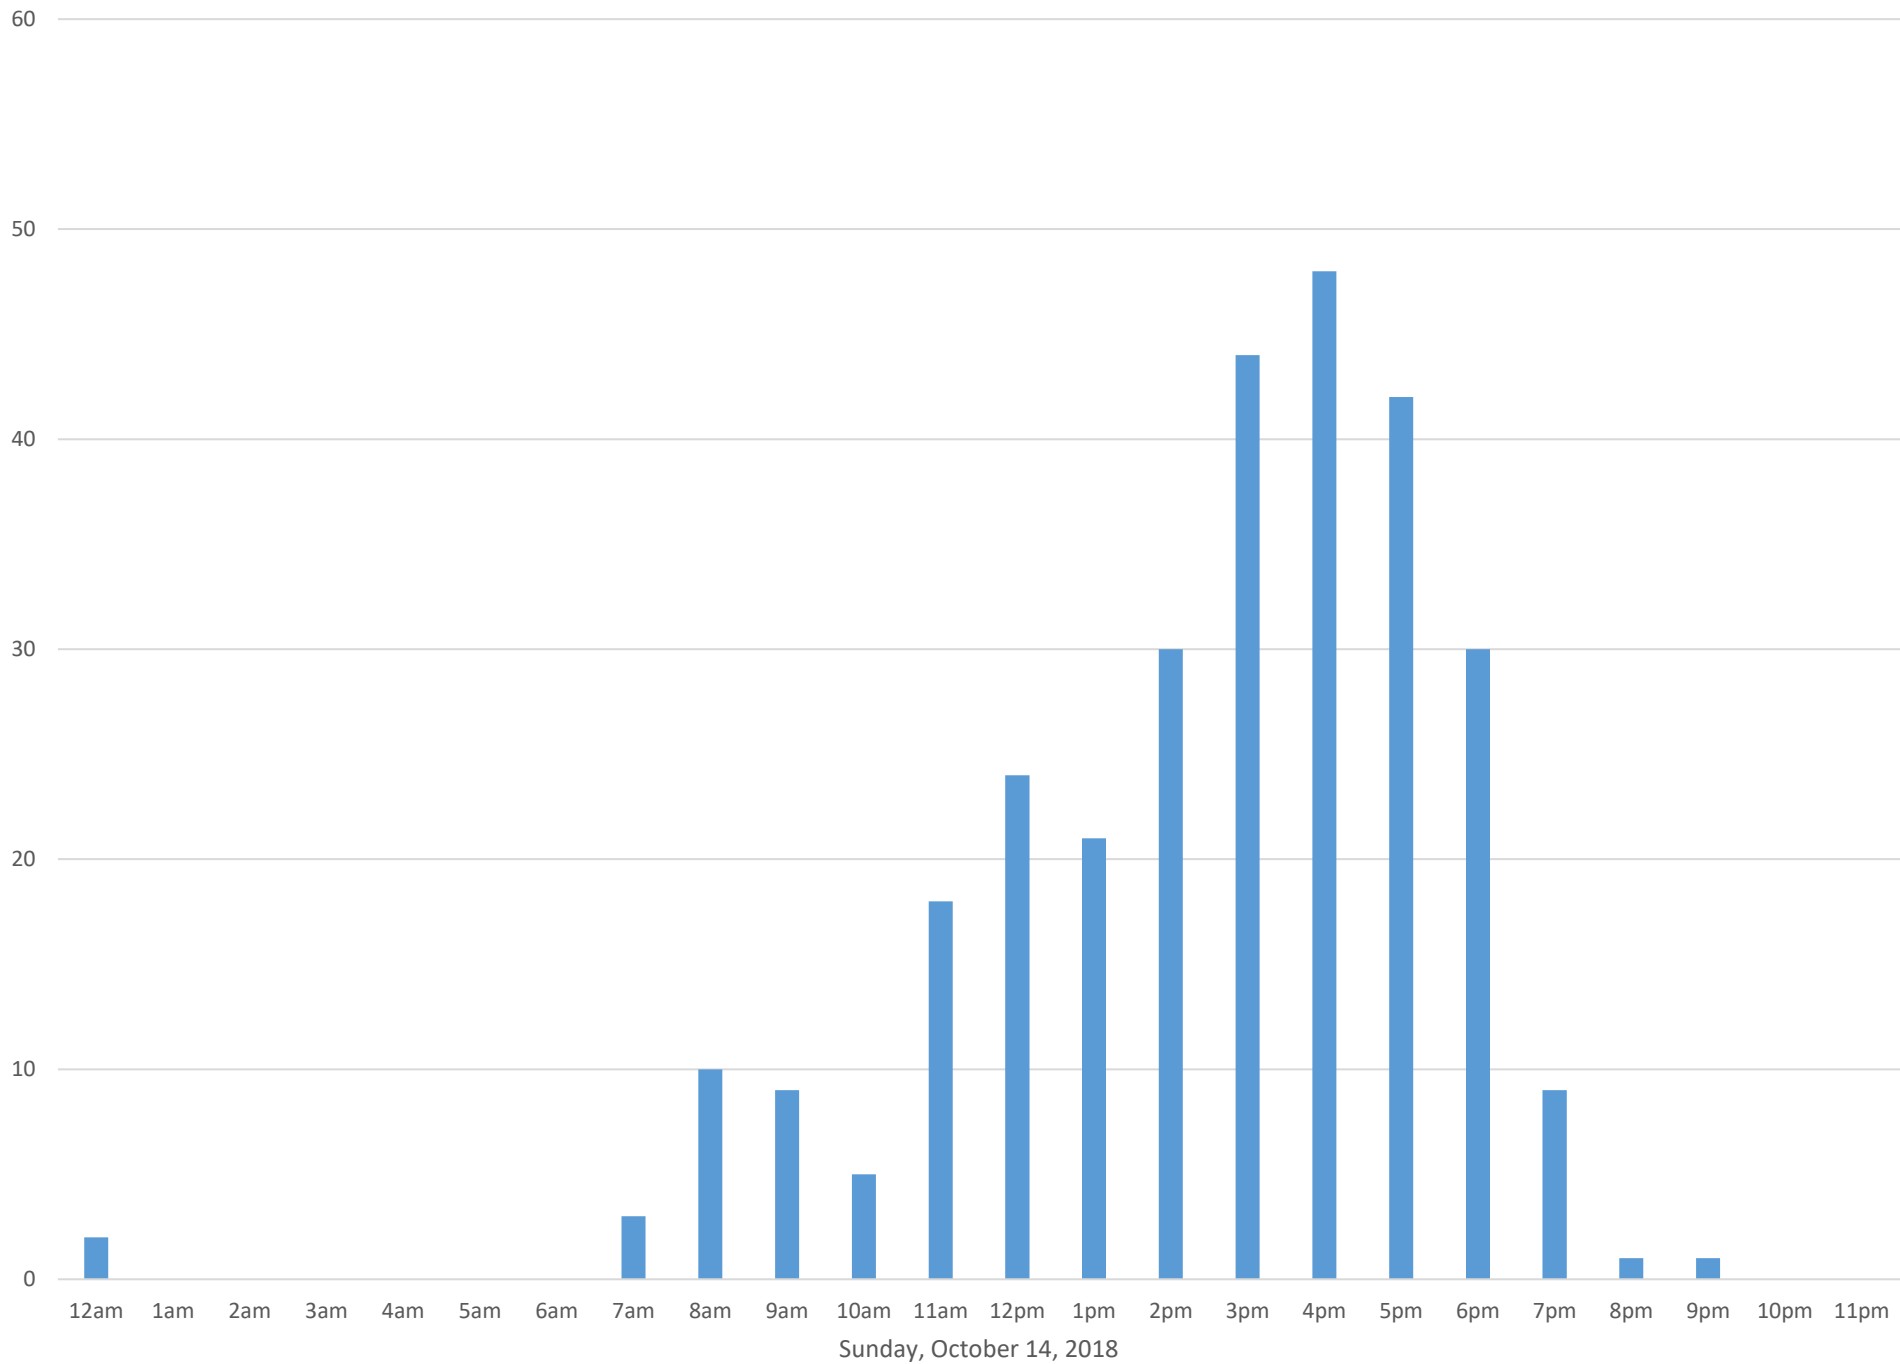

South Bay Trail

Data Summary

Total Count 3,668

Daily Average 118

Average Weekend Day 189

Average Weekday 94

Highest Daily Count 297

Busiest Day of the Week Sunday, October 14, 2018

South Bay Trail October 2018

Monthly Data

Total Count = 3668

South Bay Trail

South Bay Trail

South Bay Trail

Wednesday, October 3, 2018

South Bay Trail

South Bay Trail

South Bay Trail

Saturday, October 6, 2018

South Bay Trail

South Bay Trail

South Bay Trail

South Bay Trail

South Bay Trail

South Bay Trail

South Bay Trail

South Bay Trail

South Bay Trail

South Bay Trail

Tuesday, October 16, 2018

South Bay Trail

South Bay Trail