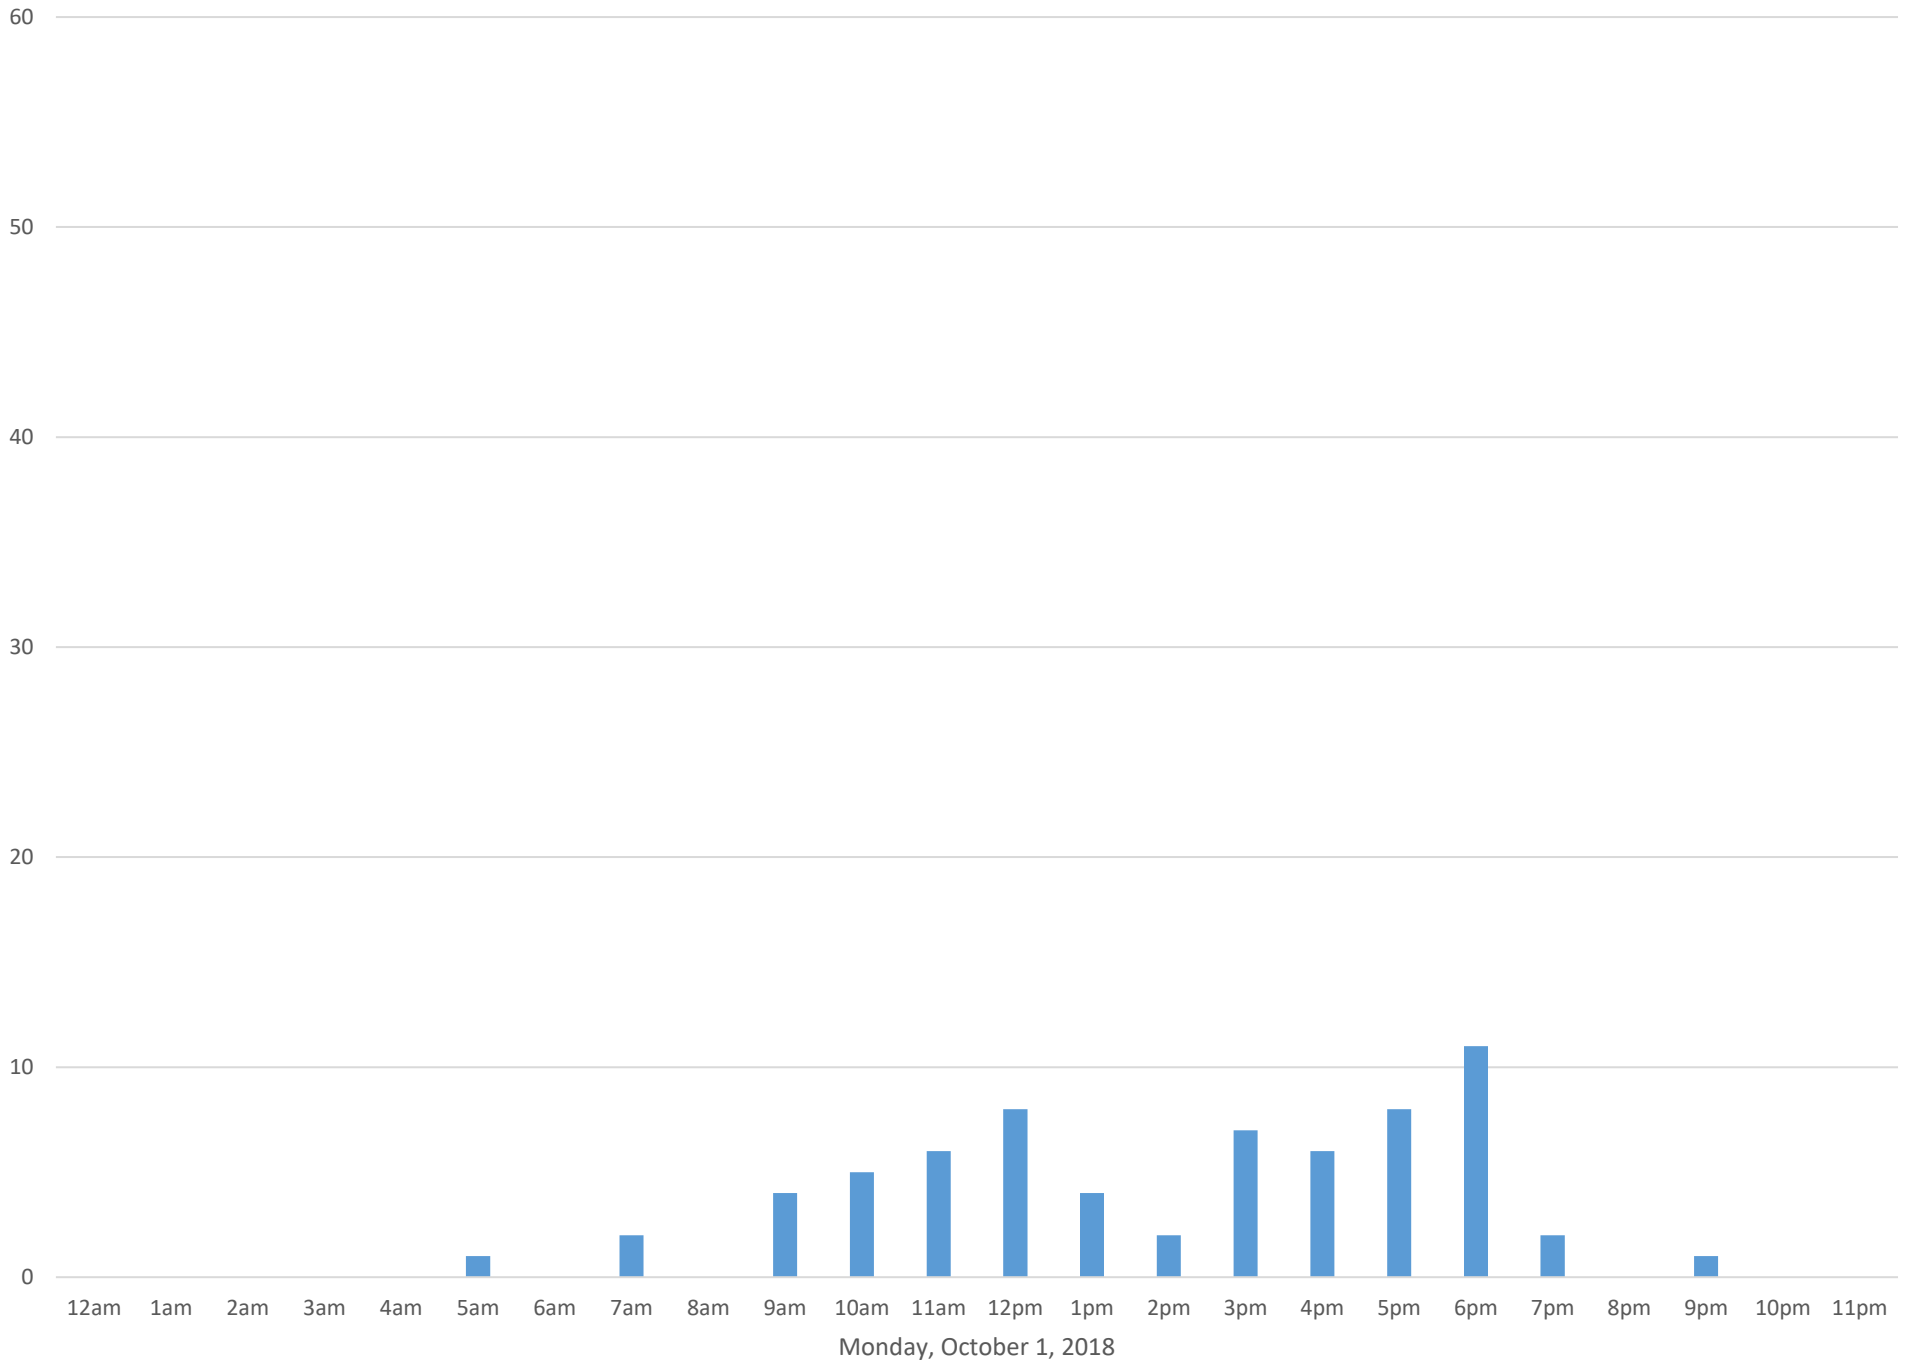

South Bay Trail

Data Summary

Total Count 3,668

Daily Average 118

Average Weekend Day 189

Average Weekday 94

Highest Daily Count 297

Busiest Day of the Week Sunday, October 14, 2018

Weekly Profile

Monday 11%

Tuesday 14%

Wednesday 12%

Thursday 12%

Friday 10%

Saturday 20%

Sunday 21%

South Bay Trail October 2018

Monthly Data

Total Count = 3668

South Bay Trail

South Bay Trail

South Bay Trail

Wednesday, October 3, 2018

South Bay Trail

South Bay Trail

South Bay Trail

Saturday, October 6, 2018

South Bay Trail

South Bay Trail

South Bay Trail

South Bay Trail

South Bay Trail