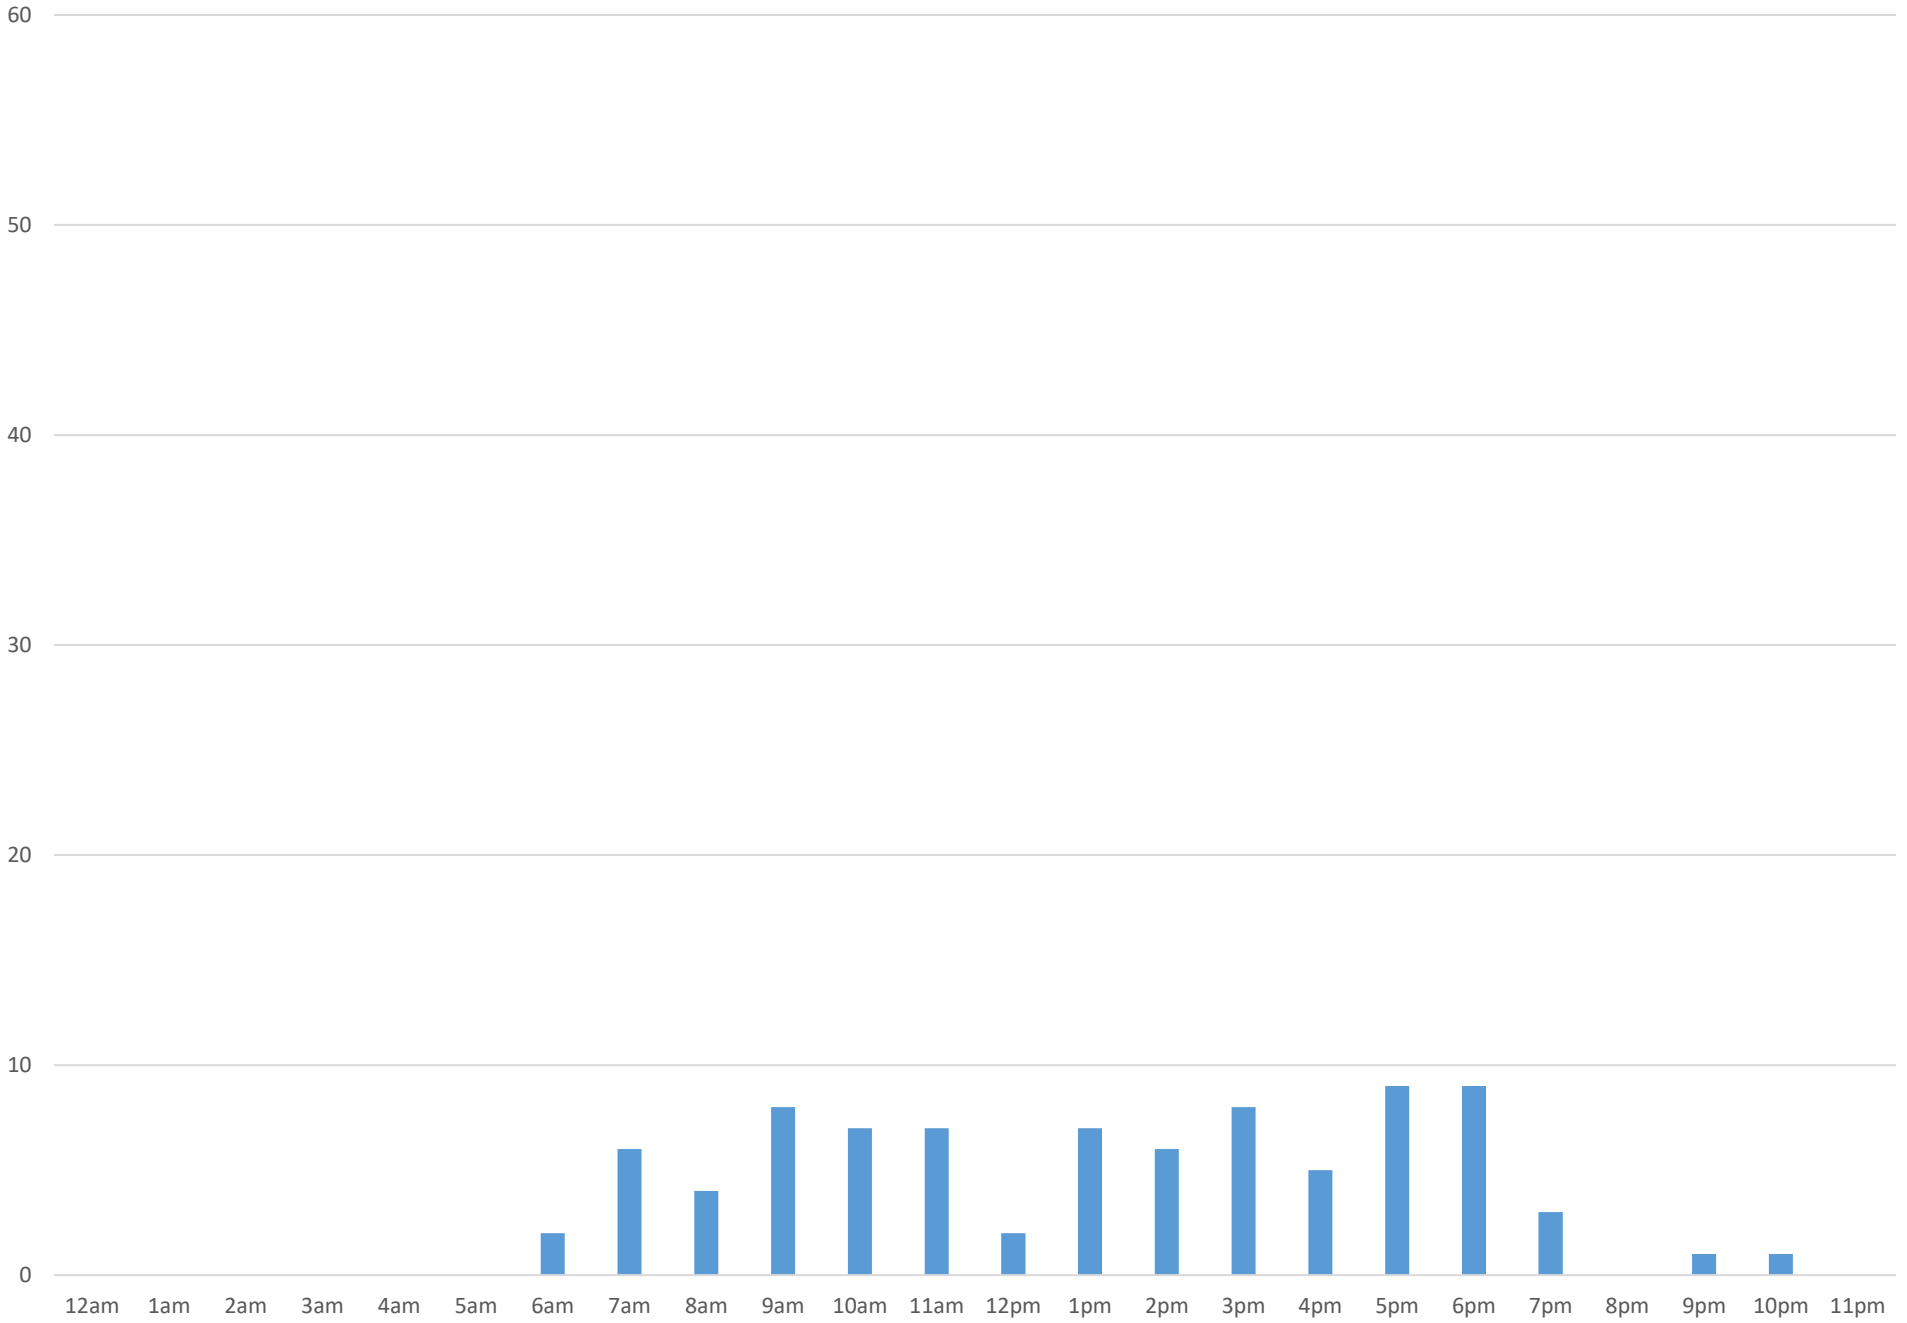

South Bay Trail

Data Summary

Total Count 3,668

Daily Average 118

Average Weekend Day 189

Average Weekday 94

Highest Daily Count 297

Busiest Day of the Week Sunday, October 14, 2018

Weekly Profile

Monday 11%

Tuesday 14%

Wednesday 12%

Thursday 12%

Friday 10%

Saturday 20%

Sunday 21%

South Bay Trail October 2018

Monthly Data

Total Count = 3668

South Bay Trail

South Bay Trail

South Bay Trail

Wednesday, October 3, 2018

South Bay Trail

South Bay Trail

South Bay Trail

Saturday, October 6, 2018

South Bay Trail

South Bay Trail

South Bay Trail

South Bay Trail

South Bay Trail