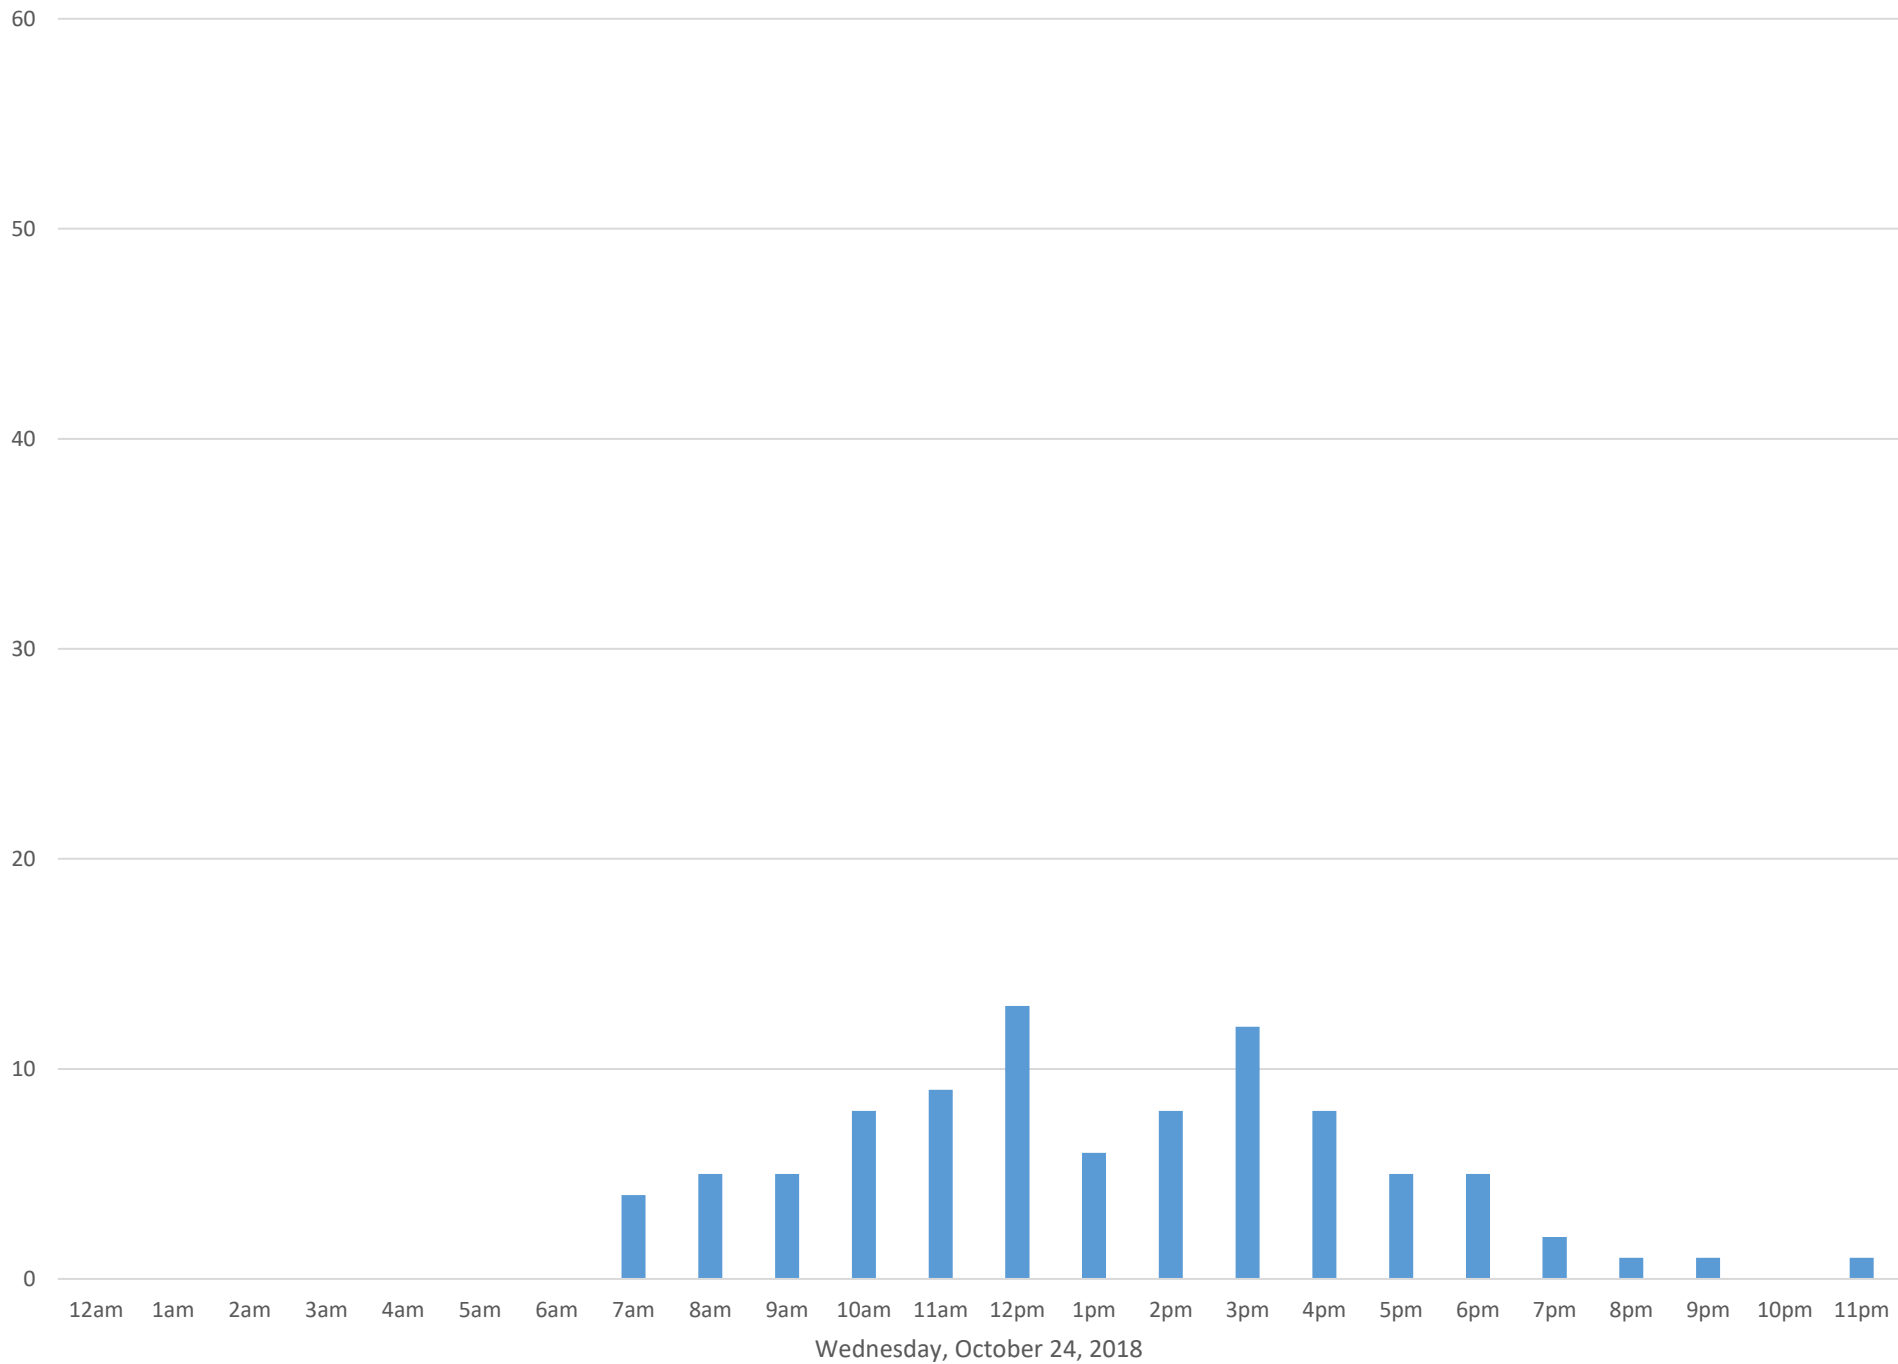

South Bay Trail

Data Summary

Total Count 3,668

Daily Average 118

Average Weekend Day 189

Average Weekday 94

Highest Daily Count 297

Busiest Day of the Week Sunday, October 14, 2018

South Bay Trail October 2018

Monthly Data

Total Count = 3668

South Bay Trail

South Bay Trail

South Bay Trail

Wednesday, October 3, 2018

South Bay Trail

South Bay Trail

South Bay Trail

South Bay Trail

South Bay Trail

South Bay Trail

Tuesday, October 23, 2018

South Bay Trail

South Bay Trail

South Bay Trail

South Bay Trail

South Bay Trail

South Bay Trail

South Bay Trail

South Bay Trail