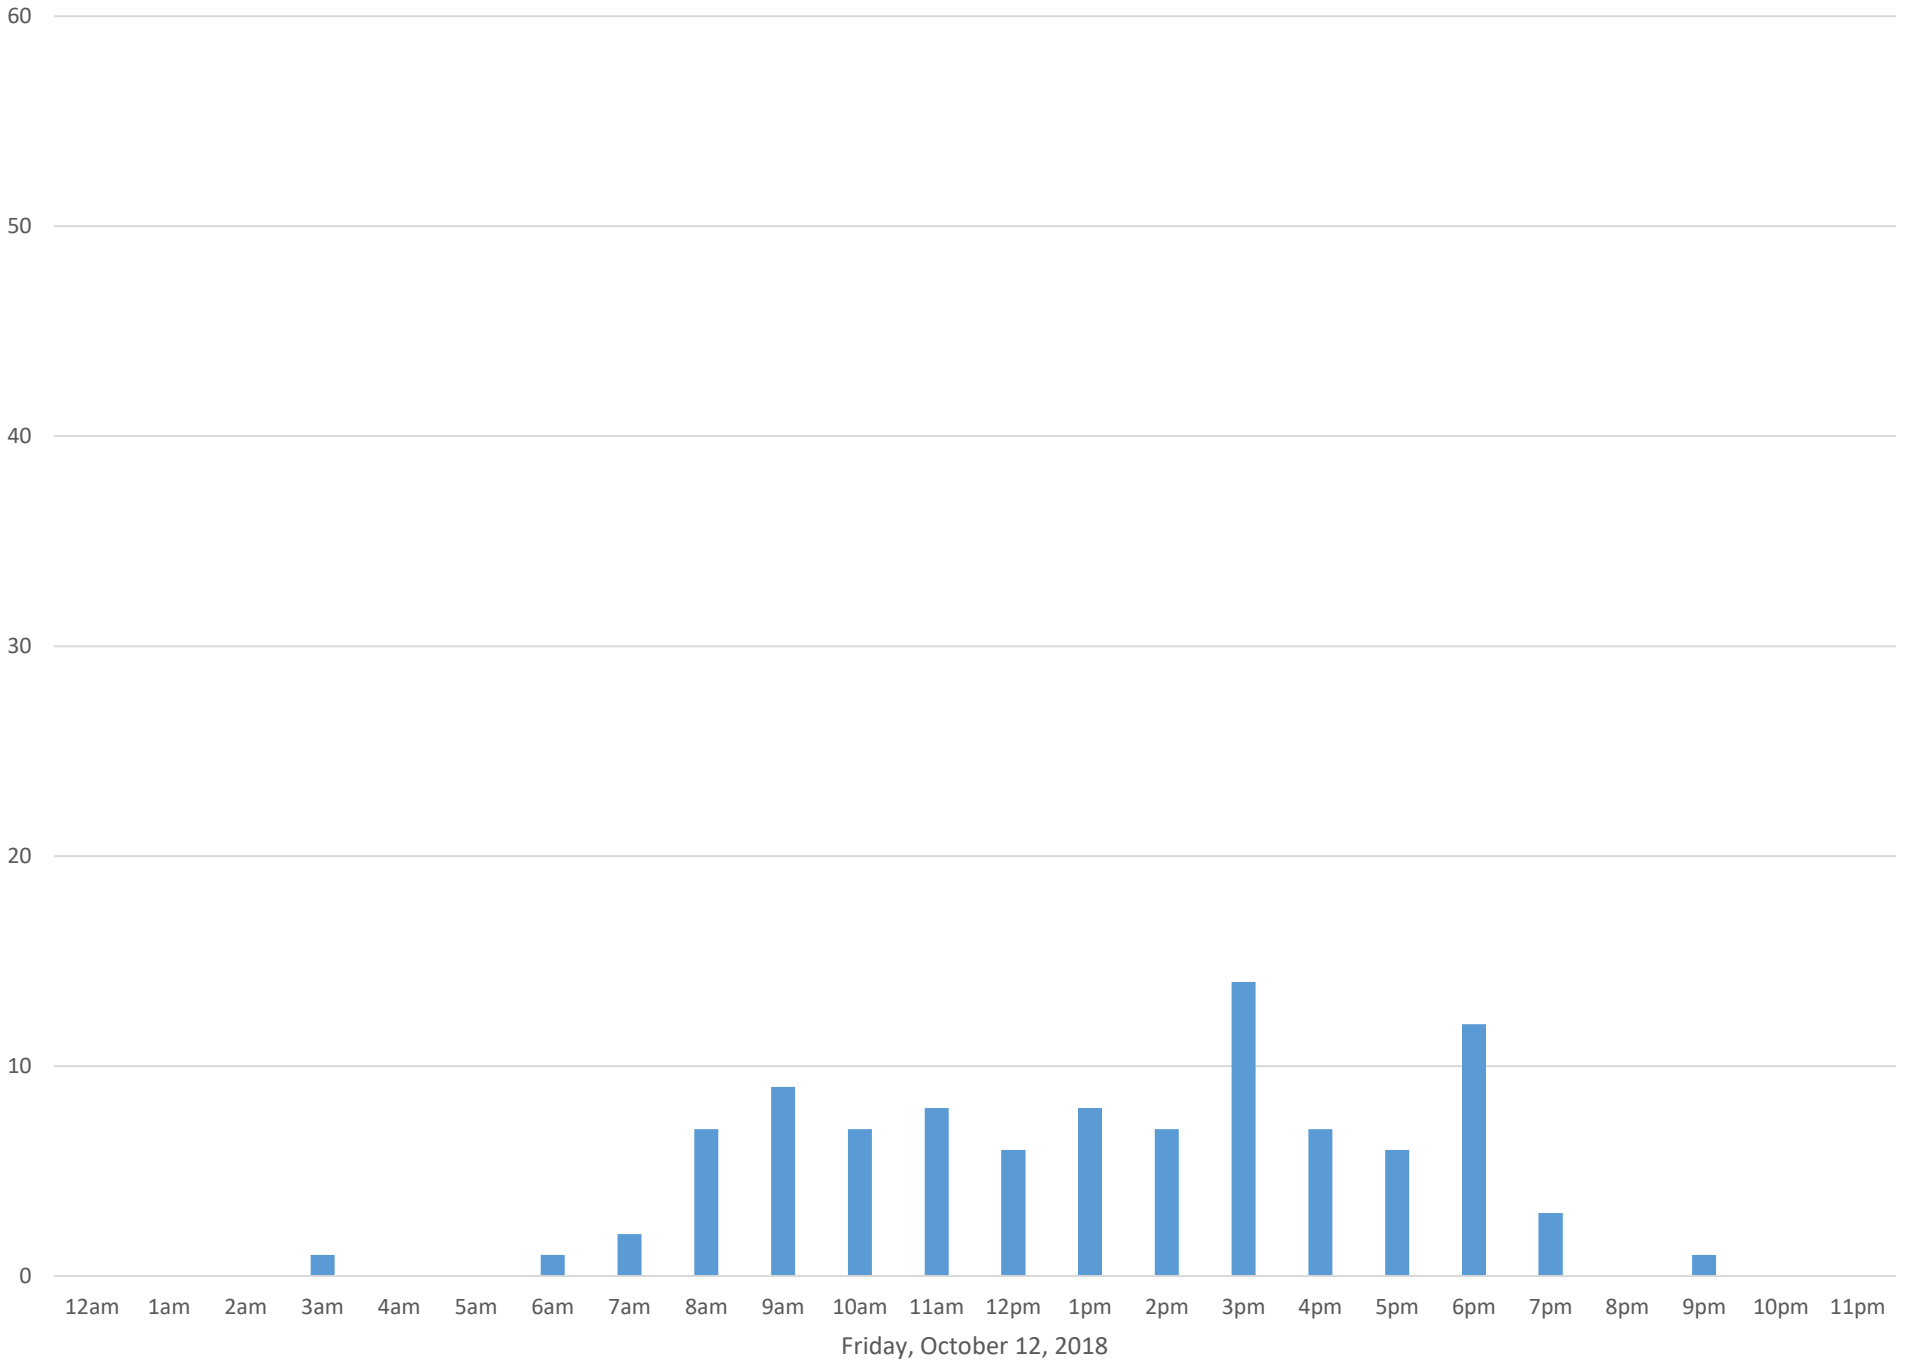

South Bay Trail

Data Summary

Total Count 3,668

Daily Average 118

Average Weekend Day 189

Average Weekday 94

Highest Daily Count 297

Busiest Day of the Week Sunday, October 14, 2018

South Bay Trail October 2018

Monthly Data

Total Count = 3668

South Bay Trail

South Bay Trail

South Bay Trail

Wednesday, October 3, 2018

South Bay Trail

South Bay Trail

South Bay Trail

Saturday, October 6, 2018

South Bay Trail

South Bay Trail

South Bay Trail

South Bay Trail

South Bay Trail

South Bay Trail

South Bay Trail

South Bay Trail

South Bay Trail

South Bay Trail

Tuesday, October 16, 2018

South Bay Trail

South Bay Trail