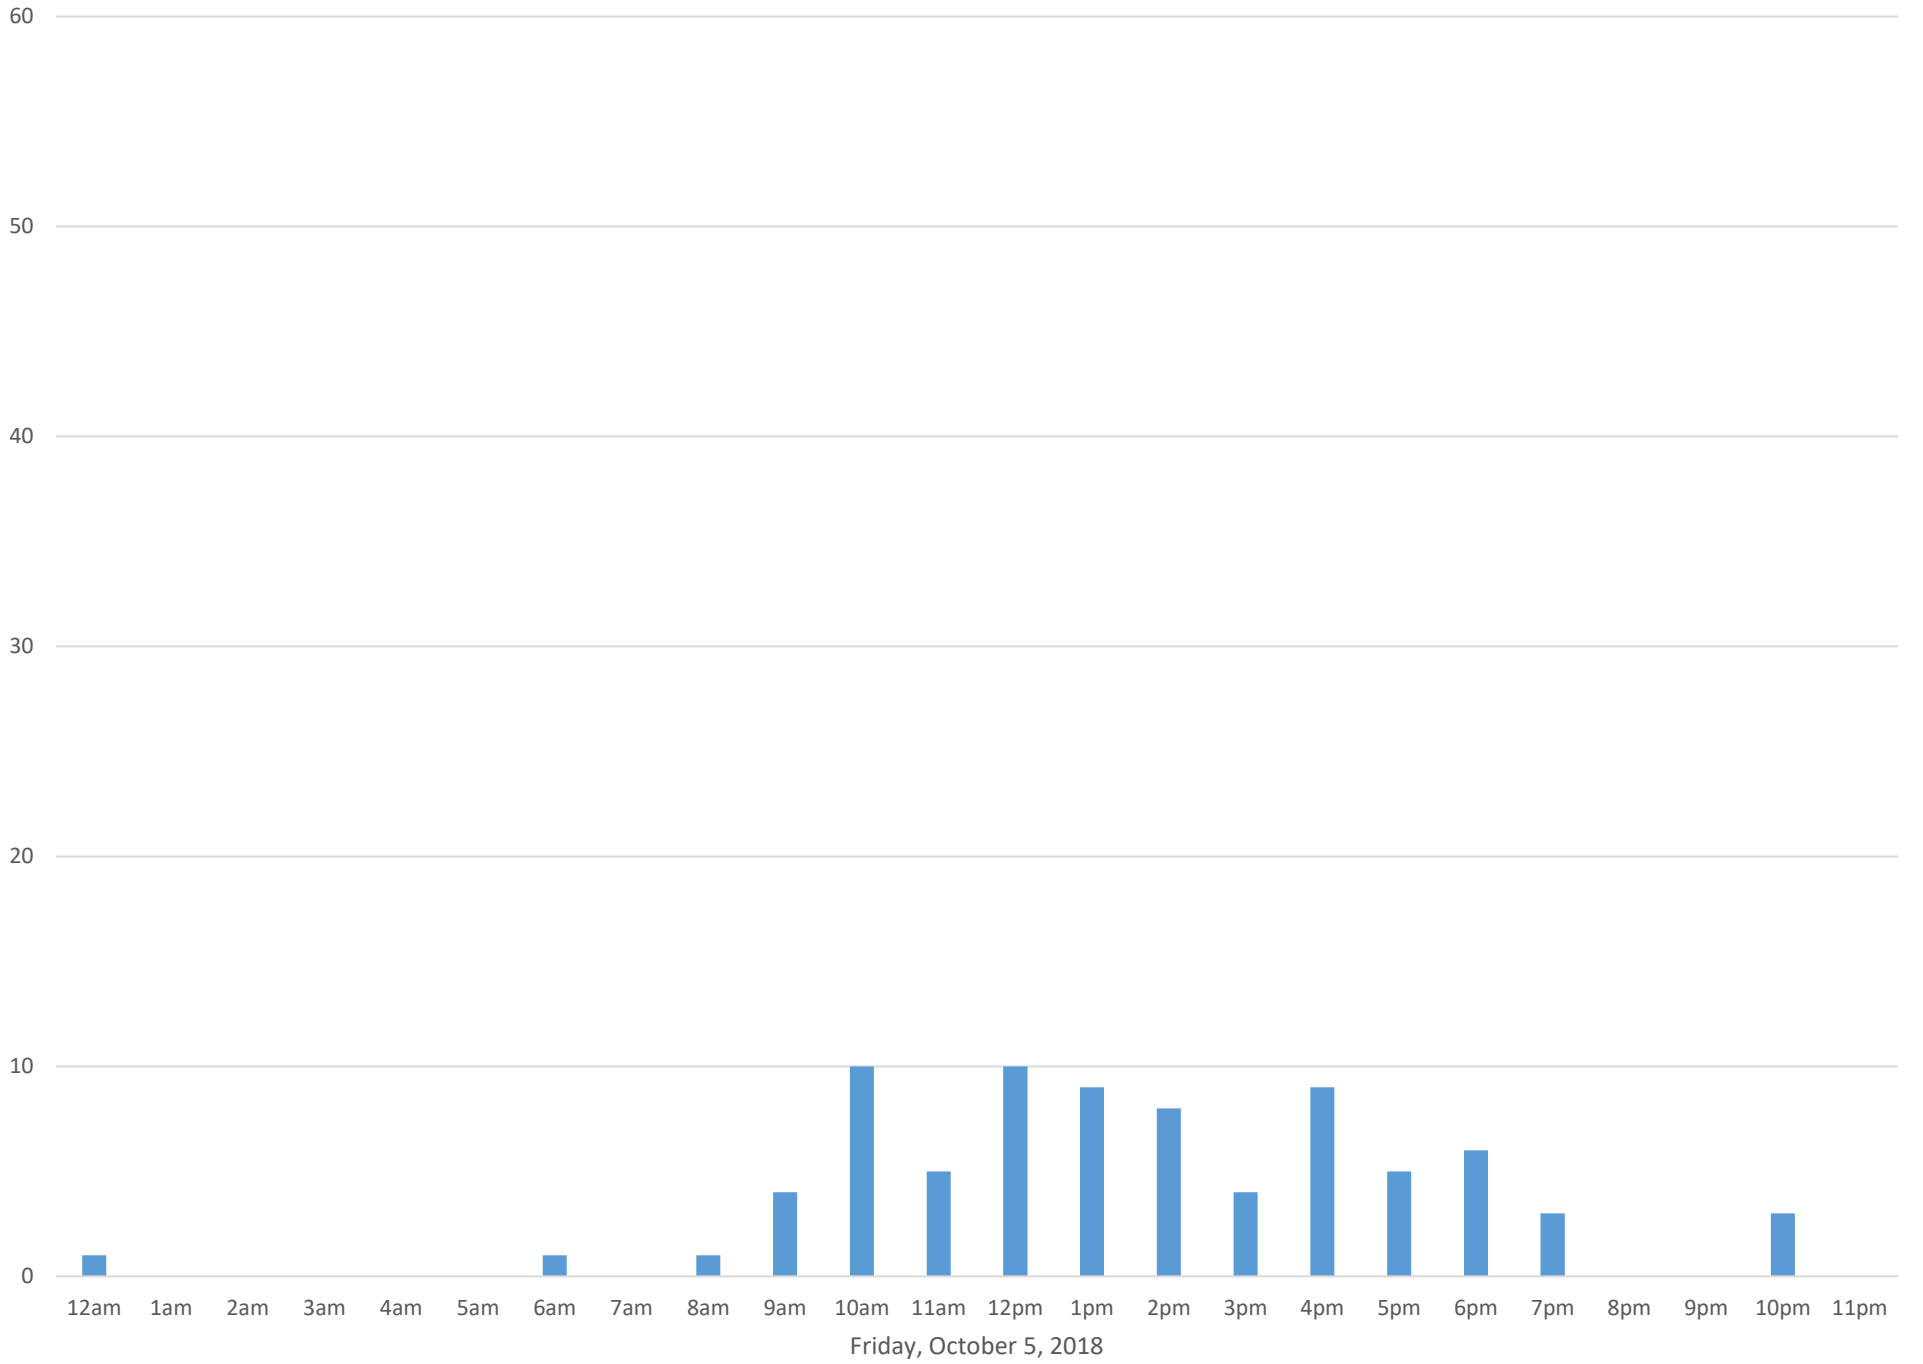

South Bay Trail

Data Summary

Total Count 3,668

Daily Average 118

Average Weekend Day 189

Average Weekday 94

Highest Daily Count 297

Busiest Day of the Week Sunday, October 14, 2018

Weekly Profile

Monday 11%

Tuesday 14%

Wednesday 12%

Thursday 12%

Friday 10%

Saturday 20%

Sunday 21%

South Bay Trail October 2018

Monthly Data

Total Count = 3668

South Bay Trail

South Bay Trail

South Bay Trail

Wednesday, October 3, 2018

South Bay Trail

South Bay Trail

South Bay Trail

Saturday, October 6, 2018

South Bay Trail

South Bay Trail

South Bay Trail

South Bay Trail

South Bay Trail