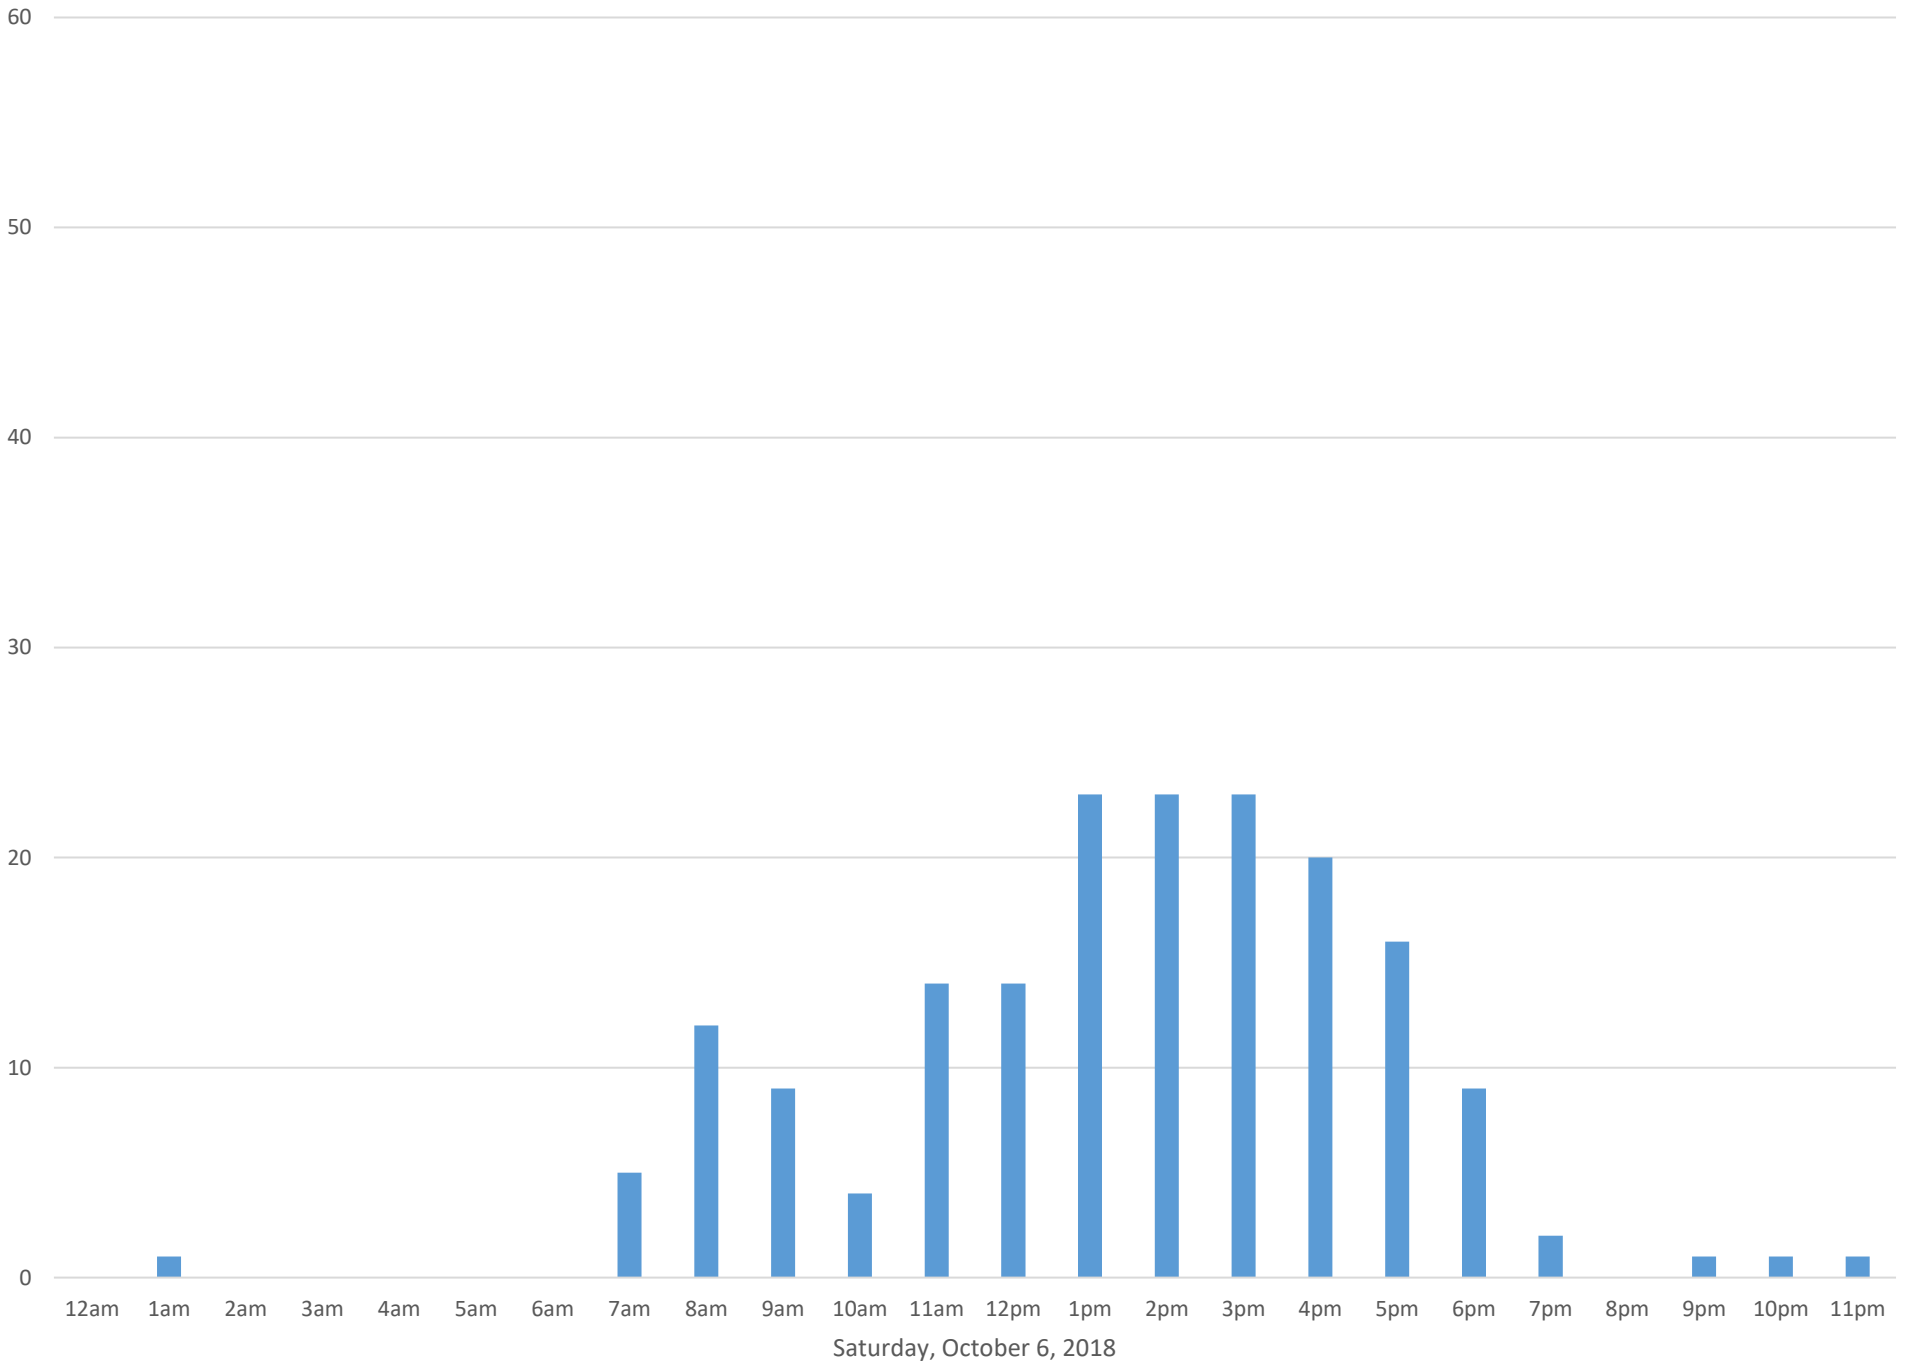

South Bay Trail

Data Summary

Total Count 3,668

Daily Average 118

Average Weekend Day 189

Average Weekday 94

Highest Daily Count 297

Busiest Day of the Week Sunday, October 14, 2018

Weekly Profile

Monday 11%

Tuesday 14%

Wednesday 12%

Thursday 12%

Friday 10%

Saturday 20%

Sunday 21%

South Bay Trail October 2018

Monthly Data

Total Count = 3668

South Bay Trail

South Bay Trail

South Bay Trail

Wednesday, October 3, 2018

South Bay Trail

South Bay Trail

South Bay Trail

Saturday, October 6, 2018

South Bay Trail

South Bay Trail

South Bay Trail

South Bay Trail

South Bay Trail