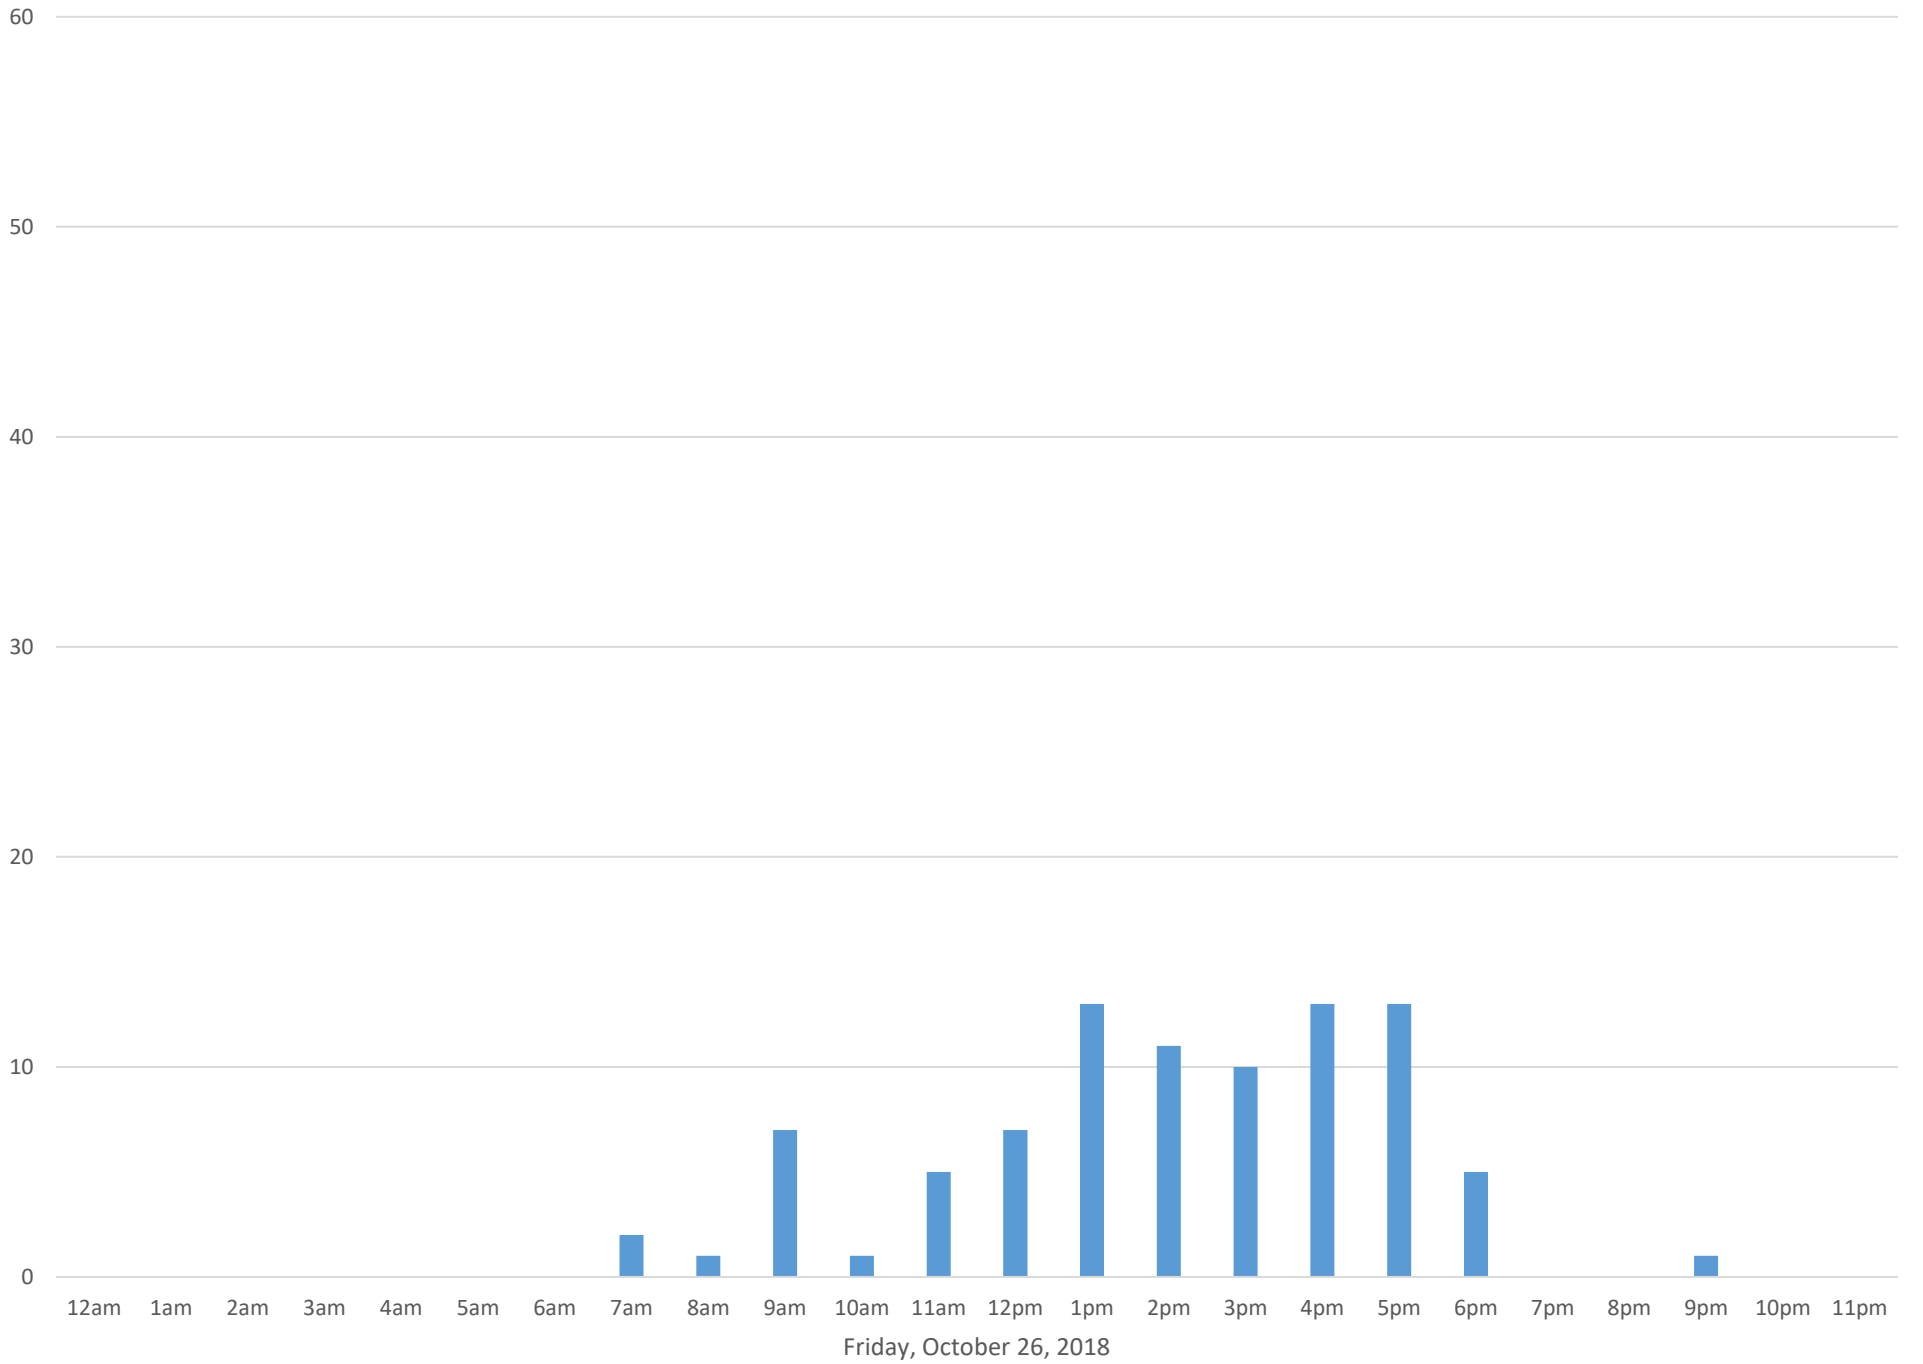

South Bay Trail October 2018

Monthly Data

Total Count = 3668

South Bay Trail

South Bay Trail

South Bay Trail

Wednesday, October 3, 2018

South Bay Trail

South Bay Trail

South Bay Trail

South Bay Trail

South Bay Trail

South Bay Trail

Tuesday, October 16, 2018

South Bay Trail

South Bay Trail

South Bay Trail

South Bay Trail

South Bay Trail

South Bay Trail

South Bay Trail

Tuesday, October 23, 2018

South Bay Trail

South Bay Trail

South Bay Trail

South Bay Trail

South Bay Trail

South Bay Trail

South Bay Trail

South Bay Trail