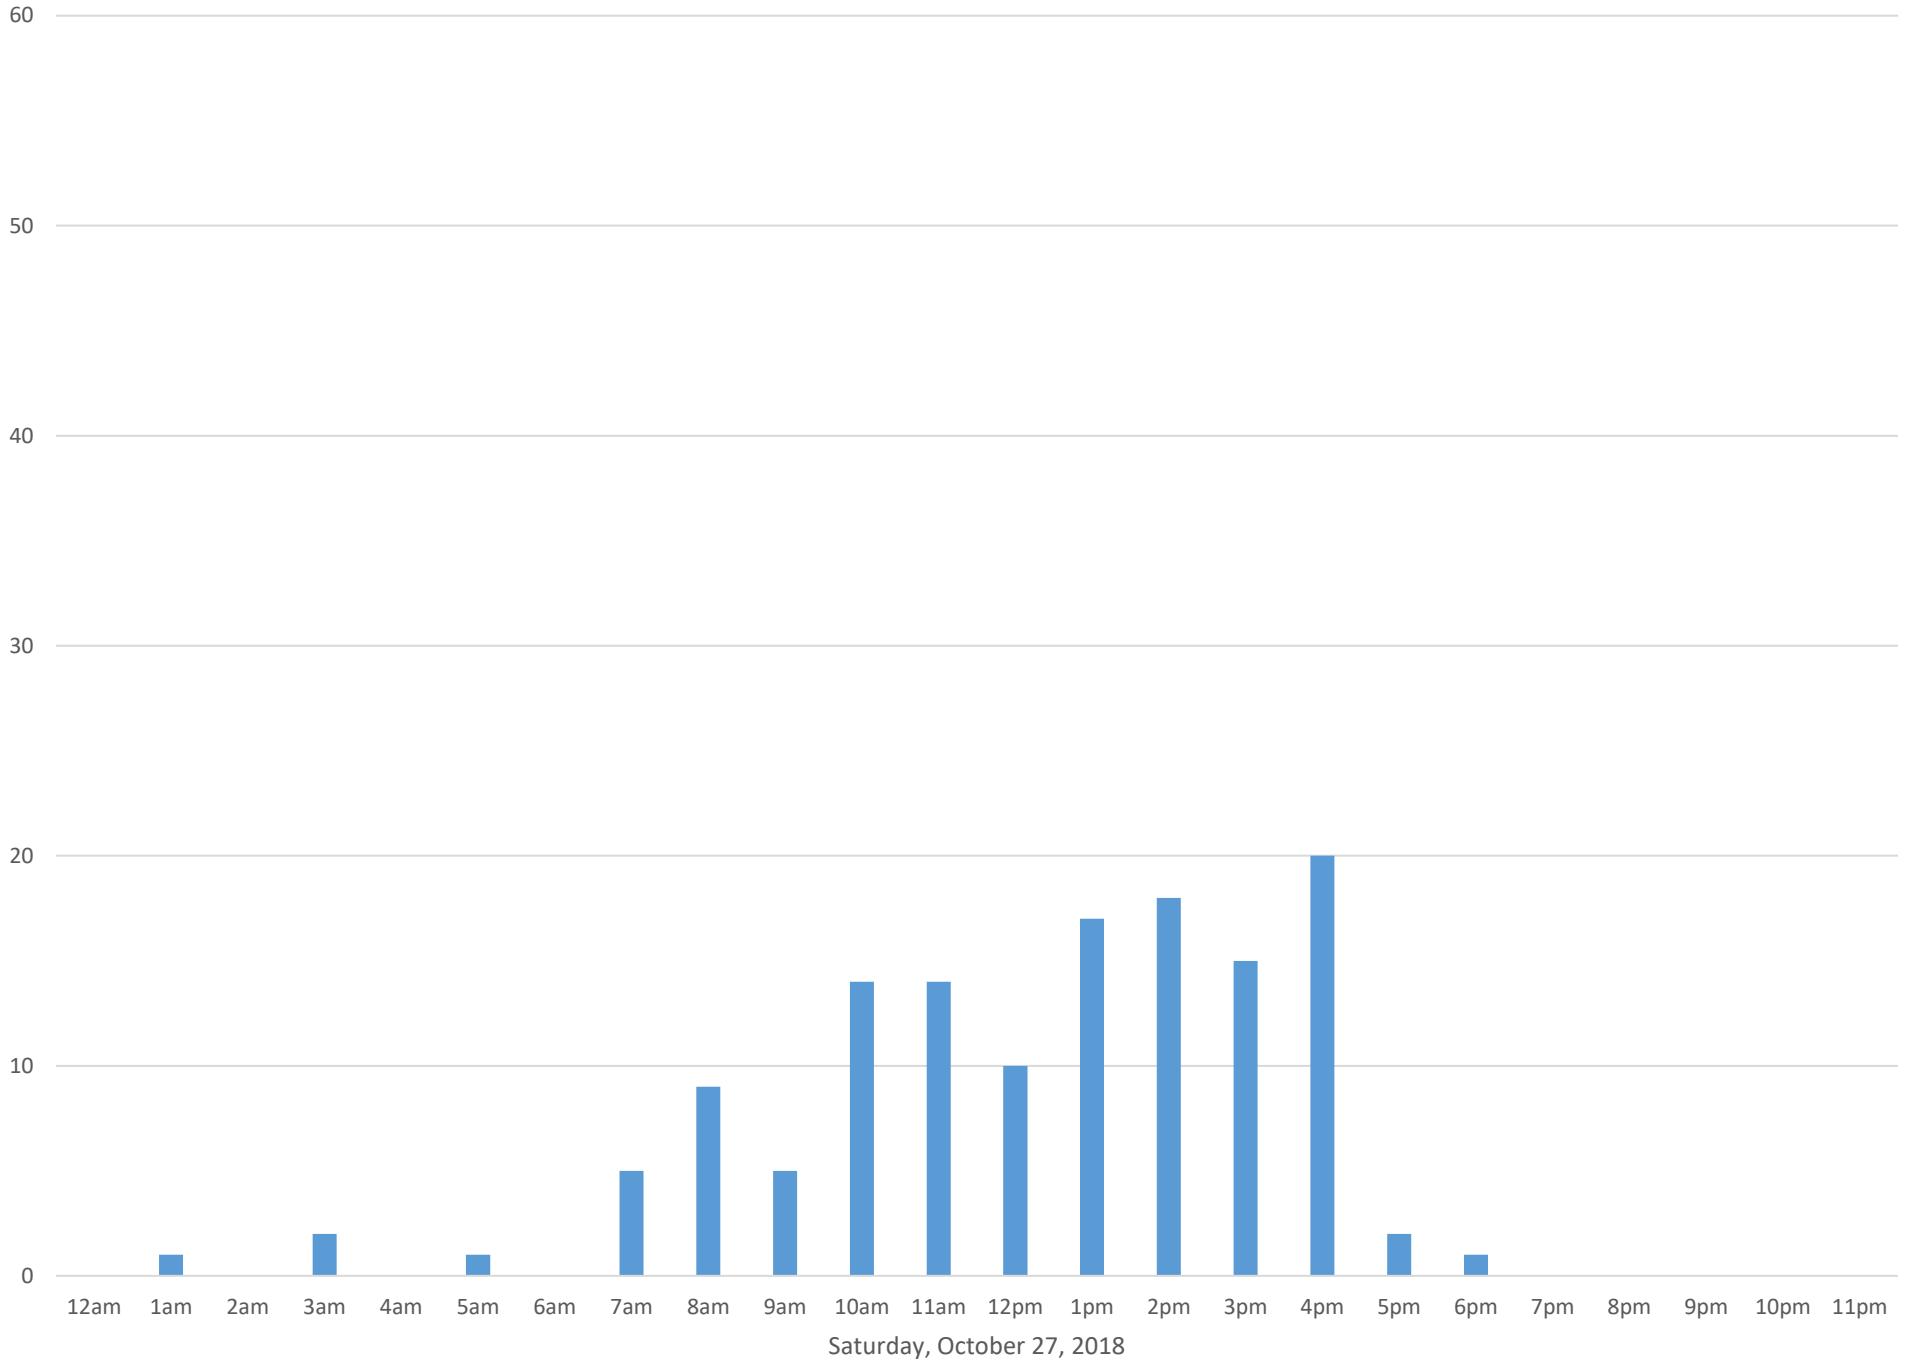

South Bay Trail

Data Summary

Total Count 3,668

Daily Average 118

Average Weekend Day 189

Average Weekday 94

Highest Daily Count 297

Busiest Day of the Week Sunday, October 14, 2018

South Bay Trail October 2018

Monthly Data

Total Count = 3668

South Bay Trail

South Bay Trail

South Bay Trail

Wednesday, October 3, 2018

South Bay Trail

South Bay Trail

South Bay Trail

South Bay Trail

South Bay Trail

South Bay Trail

Tuesday, October 23, 2018

South Bay Trail

South Bay Trail

South Bay Trail

South Bay Trail

South Bay Trail

South Bay Trail

South Bay Trail

South Bay Trail