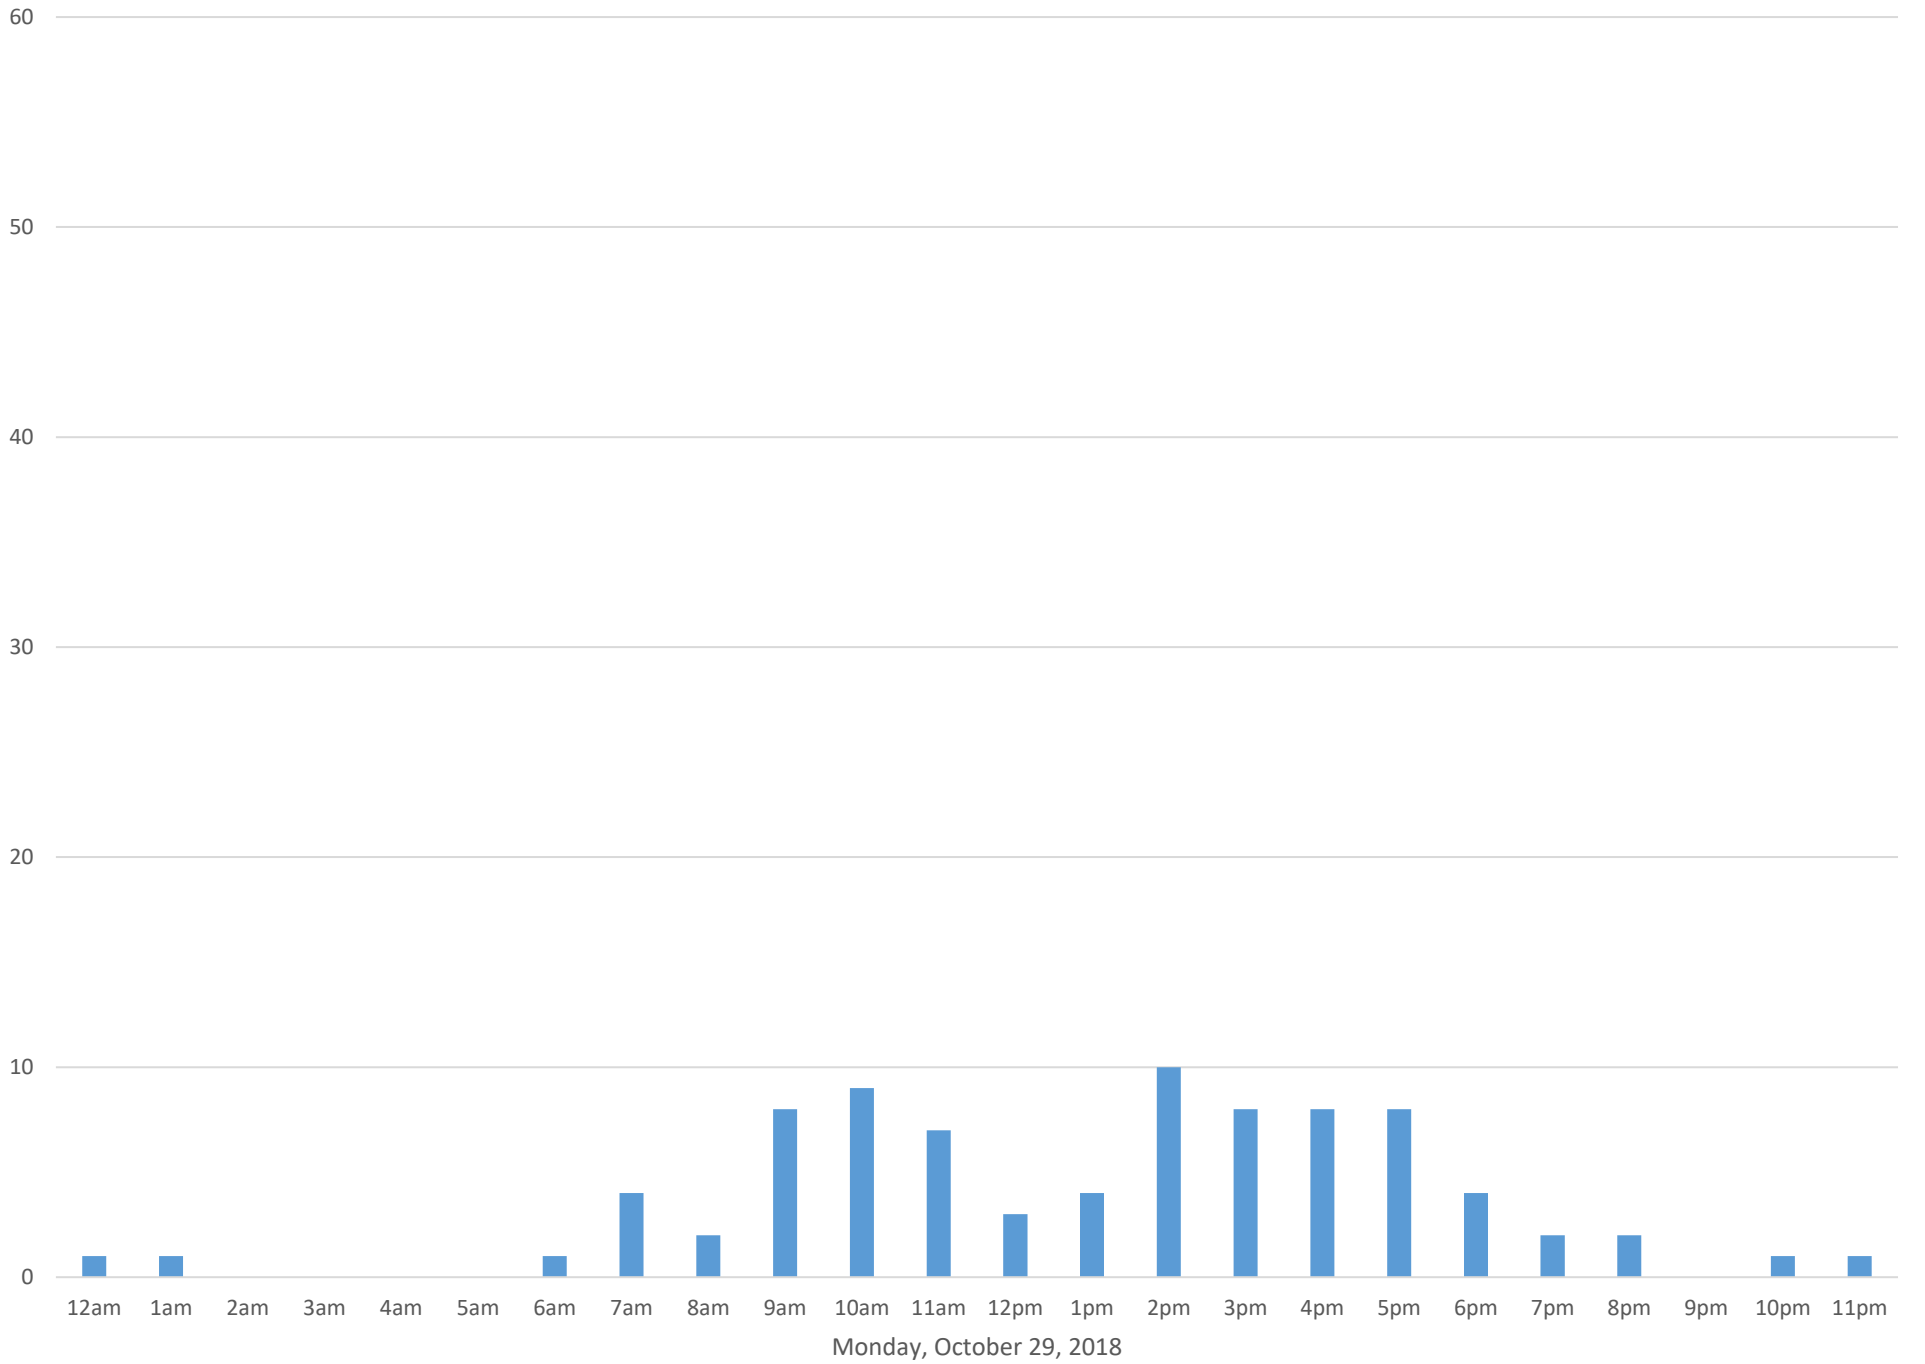

South Bay Trail October 2018

Monthly Data

Total Count = 3668

South Bay Trail

South Bay Trail

South Bay Trail

Wednesday, October 3, 2018

South Bay Trail

South Bay Trail

South Bay Trail

South Bay Trail

South Bay Trail

South Bay Trail

Tuesday, October 23, 2018

South Bay Trail

South Bay Trail

South Bay Trail

South Bay Trail

South Bay Trail

South Bay Trail

South Bay Trail

South Bay Trail