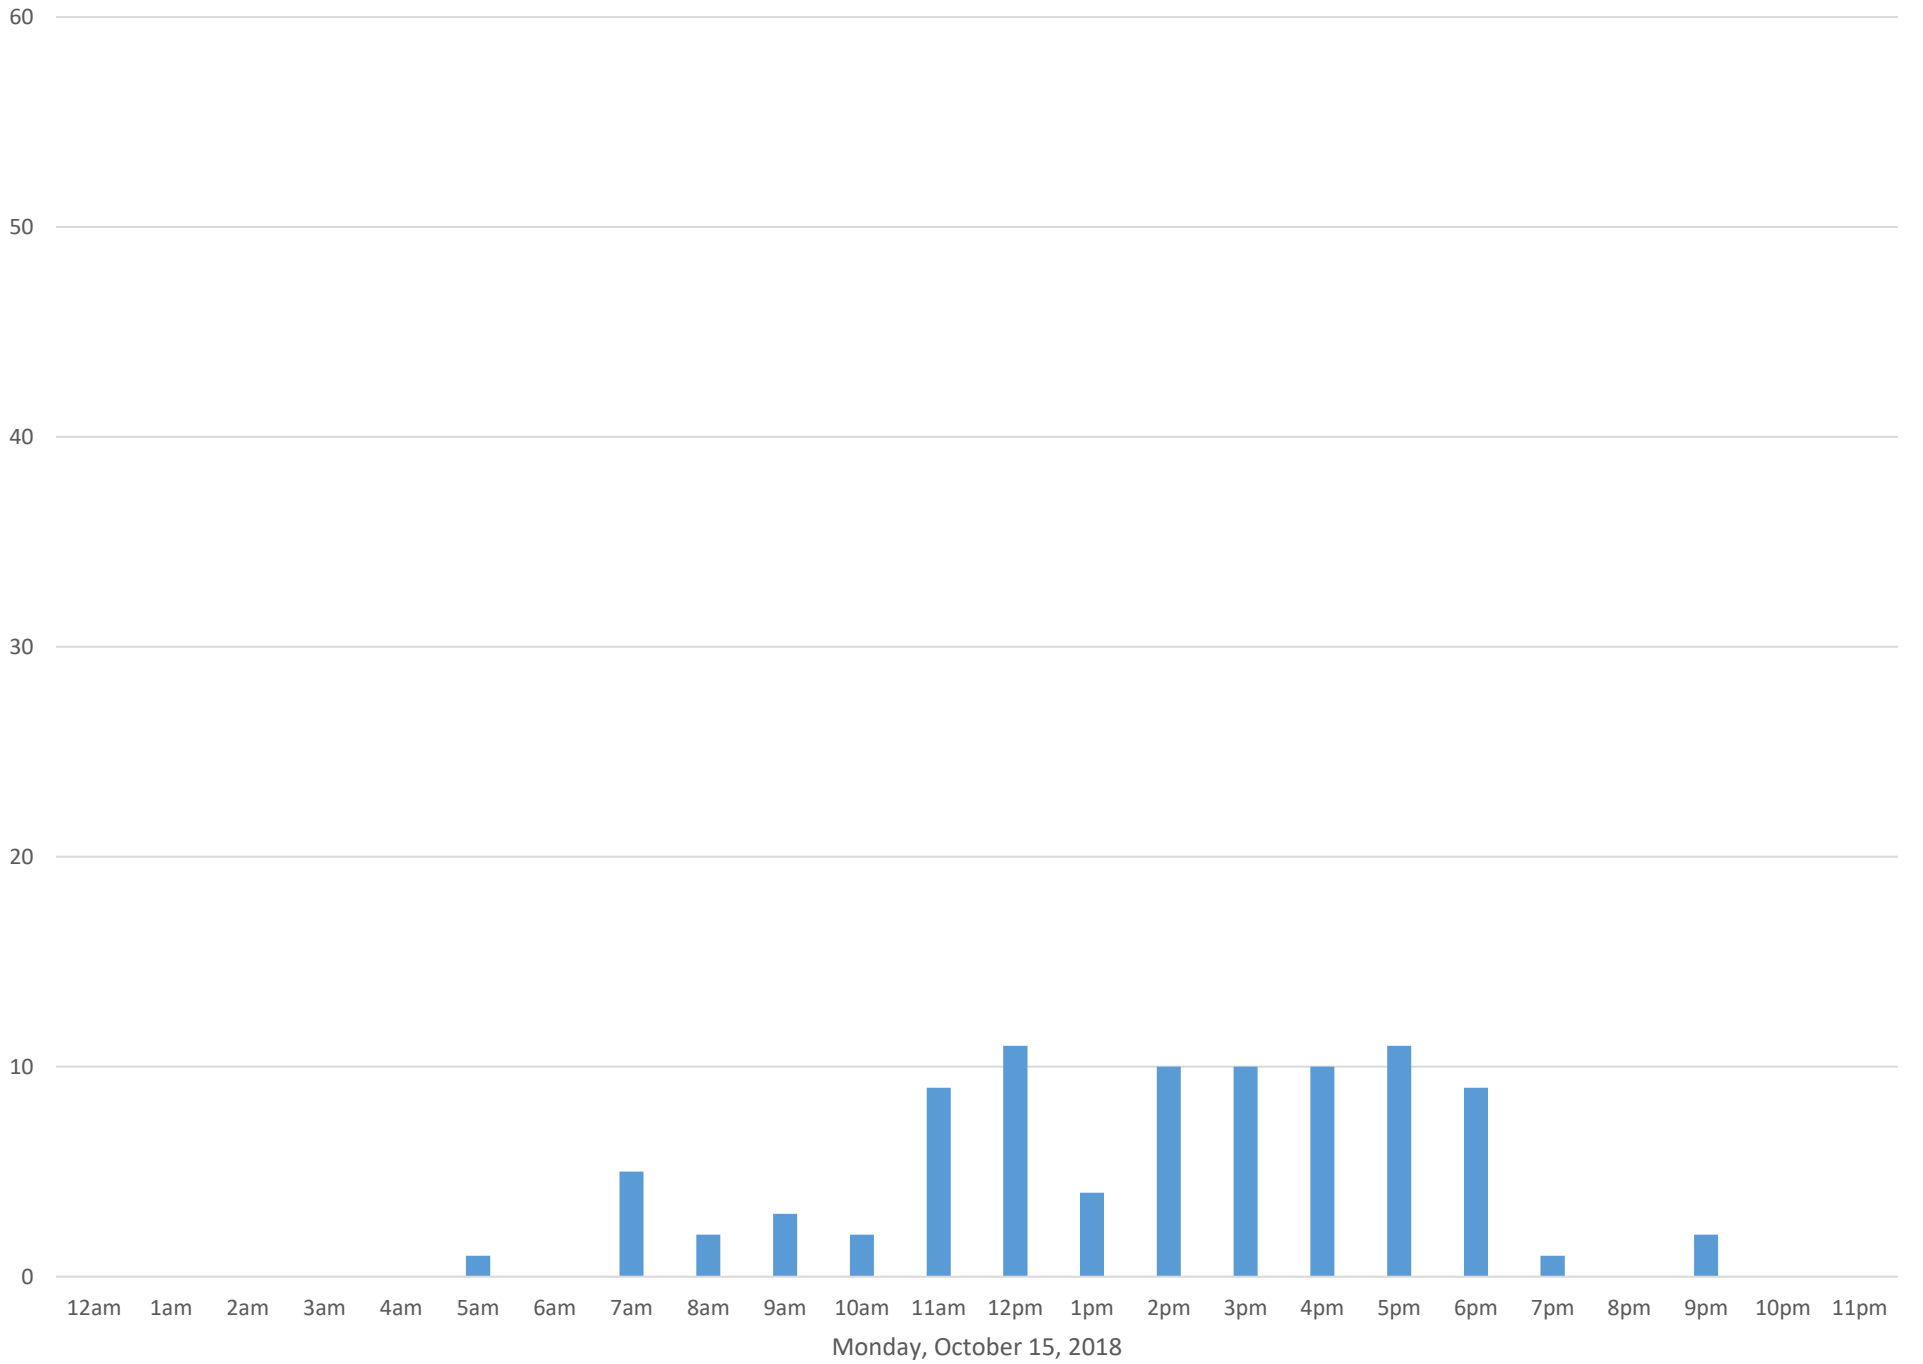

South Bay Trail October 2018

Monthly Data

Total Count = 3668

South Bay Trail

South Bay Trail

South Bay Trail

Wednesday, October 3, 2018

South Bay Trail

South Bay Trail

South Bay Trail

Saturday, October 6, 2018

South Bay Trail

South Bay Trail

South Bay Trail

South Bay Trail

South Bay Trail

South Bay Trail

South Bay Trail

South Bay Trail

South Bay Trail

South Bay Trail

Tuesday, October 16, 2018

South Bay Trail

South Bay Trail

South Bay Trail

South Bay Trail

South Bay Trail

South Bay Trail

South Bay Trail

Tuesday, October 23, 2018

South Bay Trail

South Bay Trail