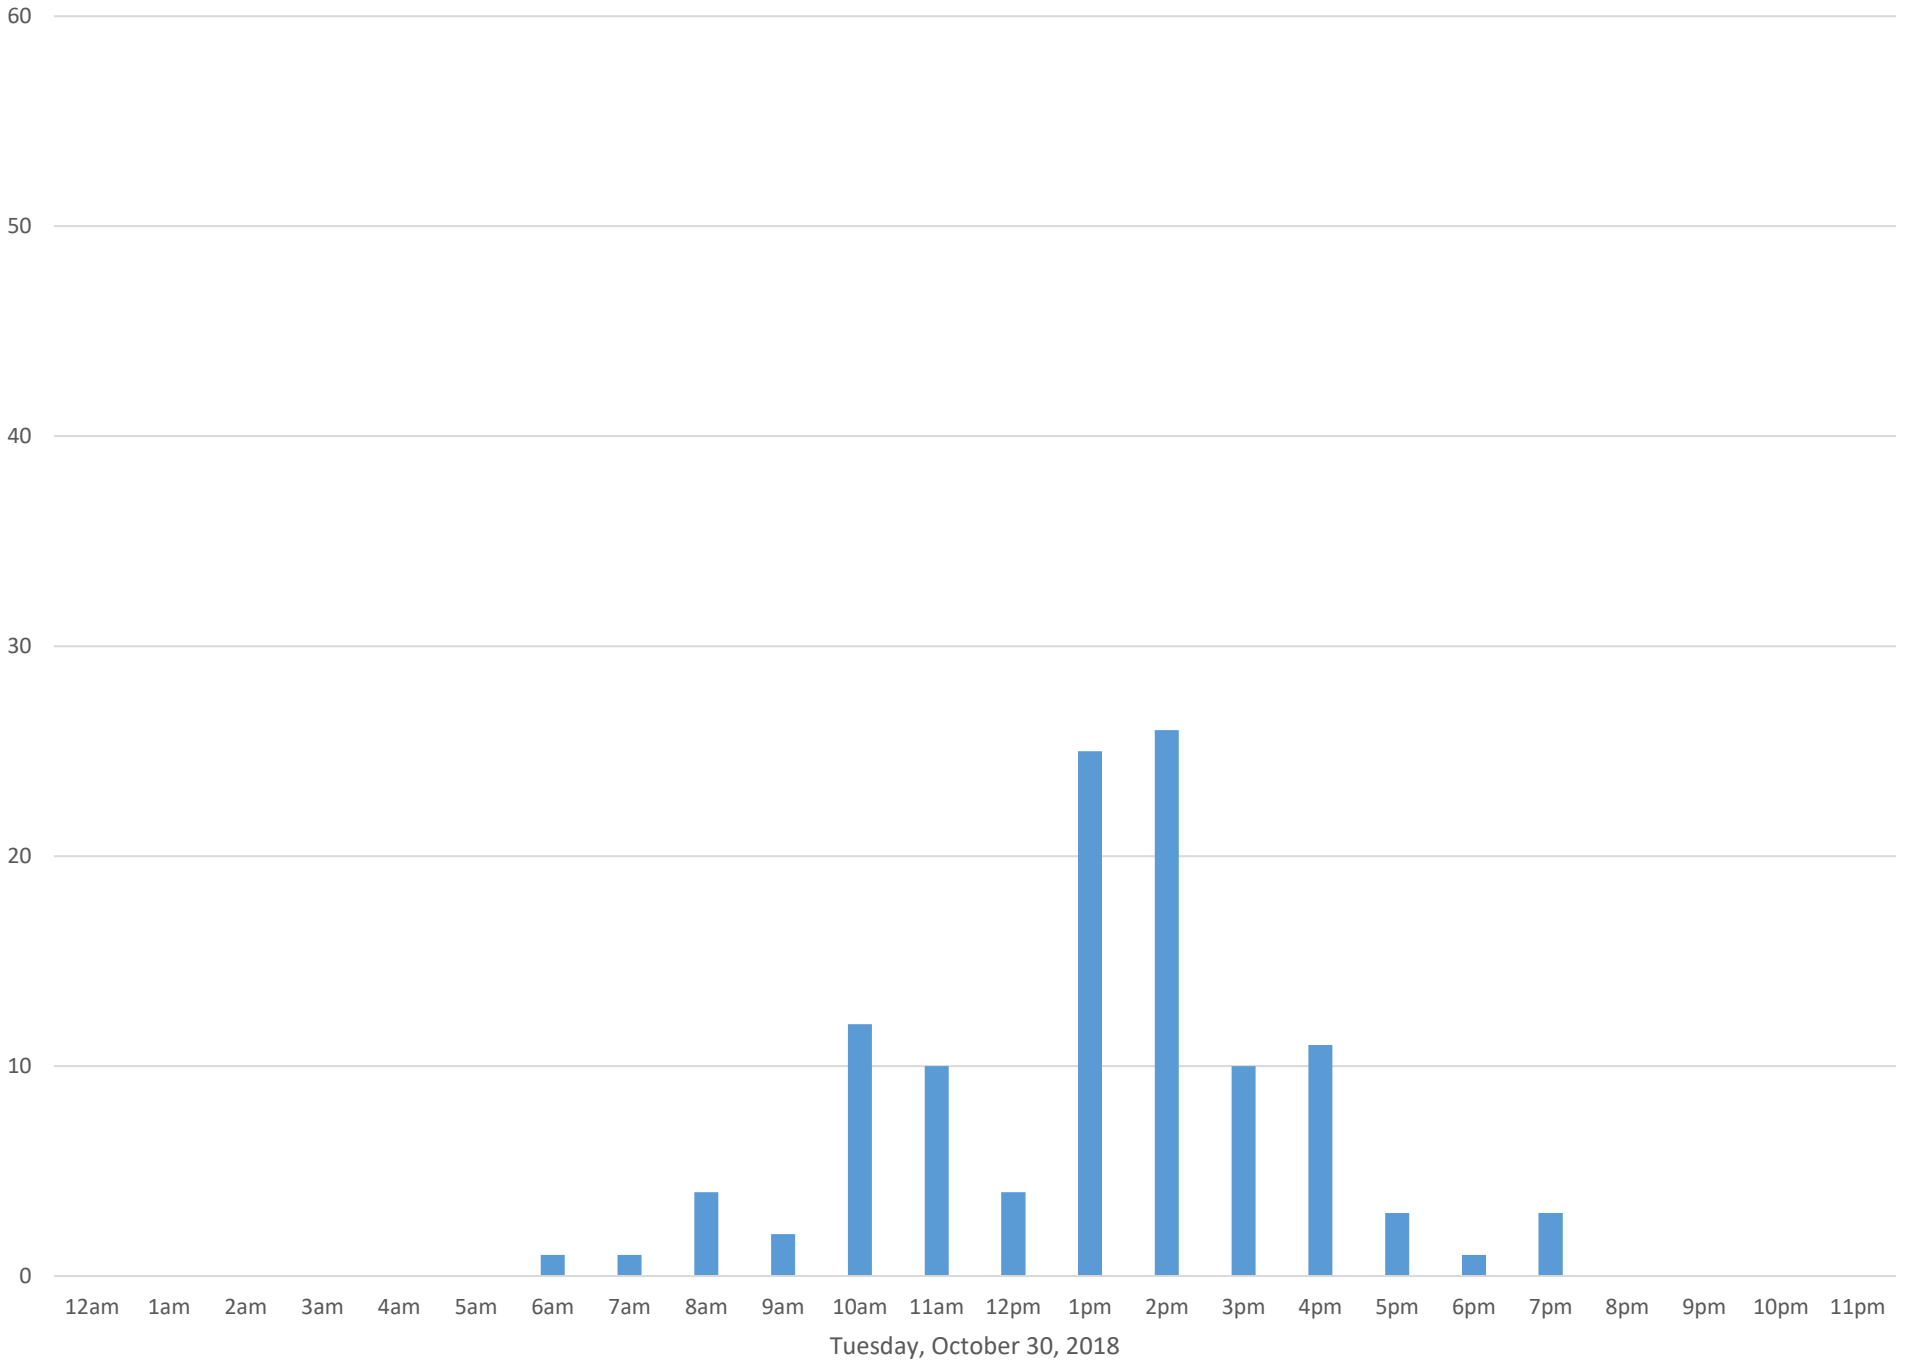

South Bay Trail October 2018

Monthly Data

Total Count = 3668

South Bay Trail

South Bay Trail

South Bay Trail

Wednesday, October 3, 2018

South Bay Trail

South Bay Trail

South Bay Trail

South Bay Trail

South Bay Trail

South Bay Trail

Tuesday, October 23, 2018

South Bay Trail

South Bay Trail

South Bay Trail

South Bay Trail

South Bay Trail

South Bay Trail

South Bay Trail

South Bay Trail