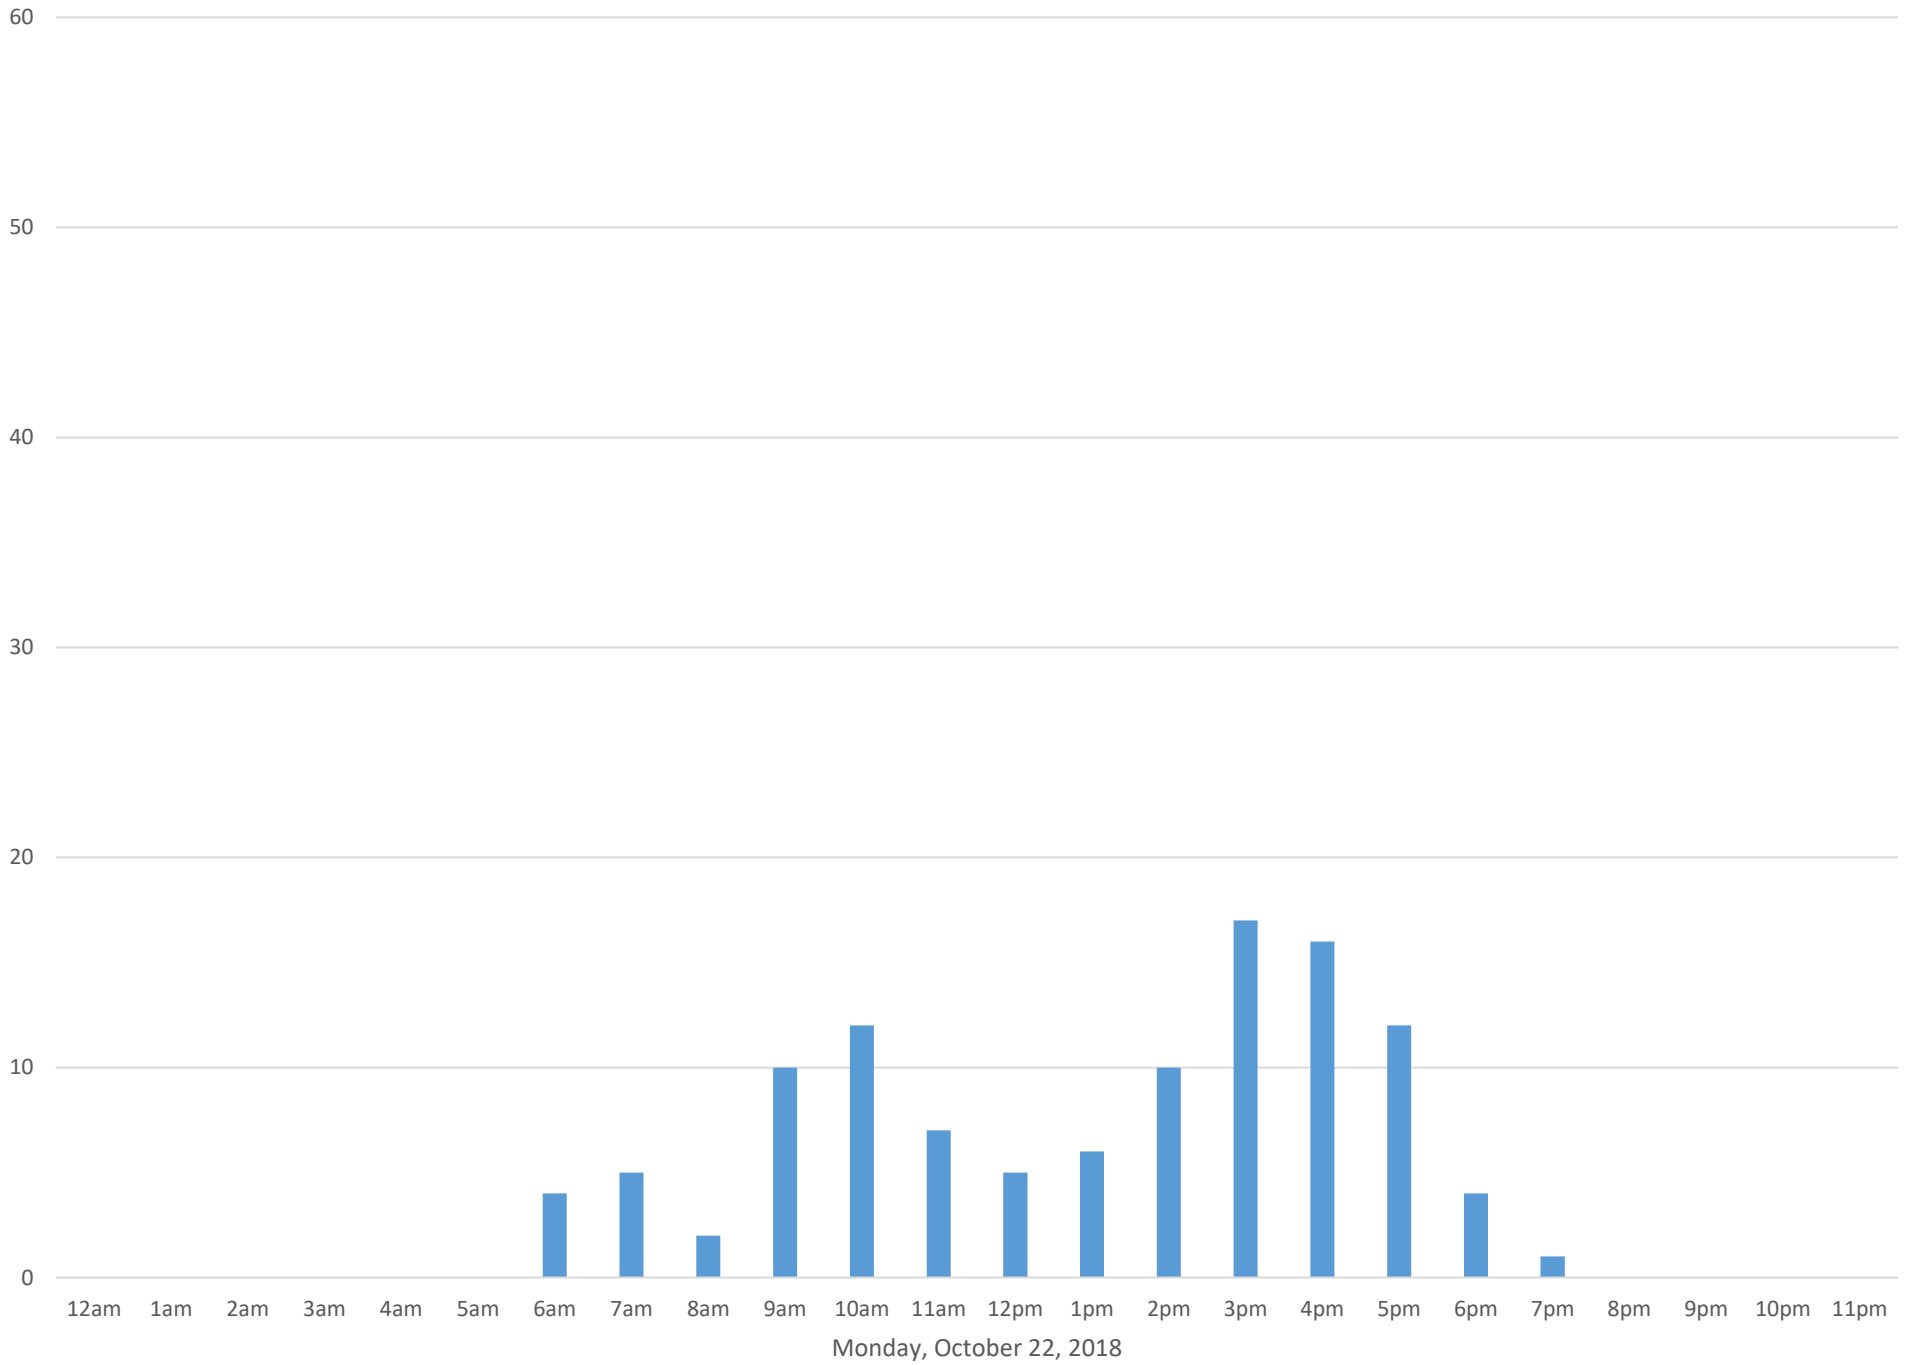

South Bay Trail October 2018

Monthly Data

Total Count = 3668

South Bay Trail

South Bay Trail

South Bay Trail

Wednesday, October 3, 2018

South Bay Trail

South Bay Trail

South Bay Trail

South Bay Trail

South Bay Trail

South Bay Trail

Tuesday, October 16, 2018

South Bay Trail

South Bay Trail

South Bay Trail

South Bay Trail

South Bay Trail

South Bay Trail

South Bay Trail

Tuesday, October 23, 2018

South Bay Trail

South Bay Trail

South Bay Trail

South Bay Trail

South Bay Trail

South Bay Trail

South Bay Trail

South Bay Trail