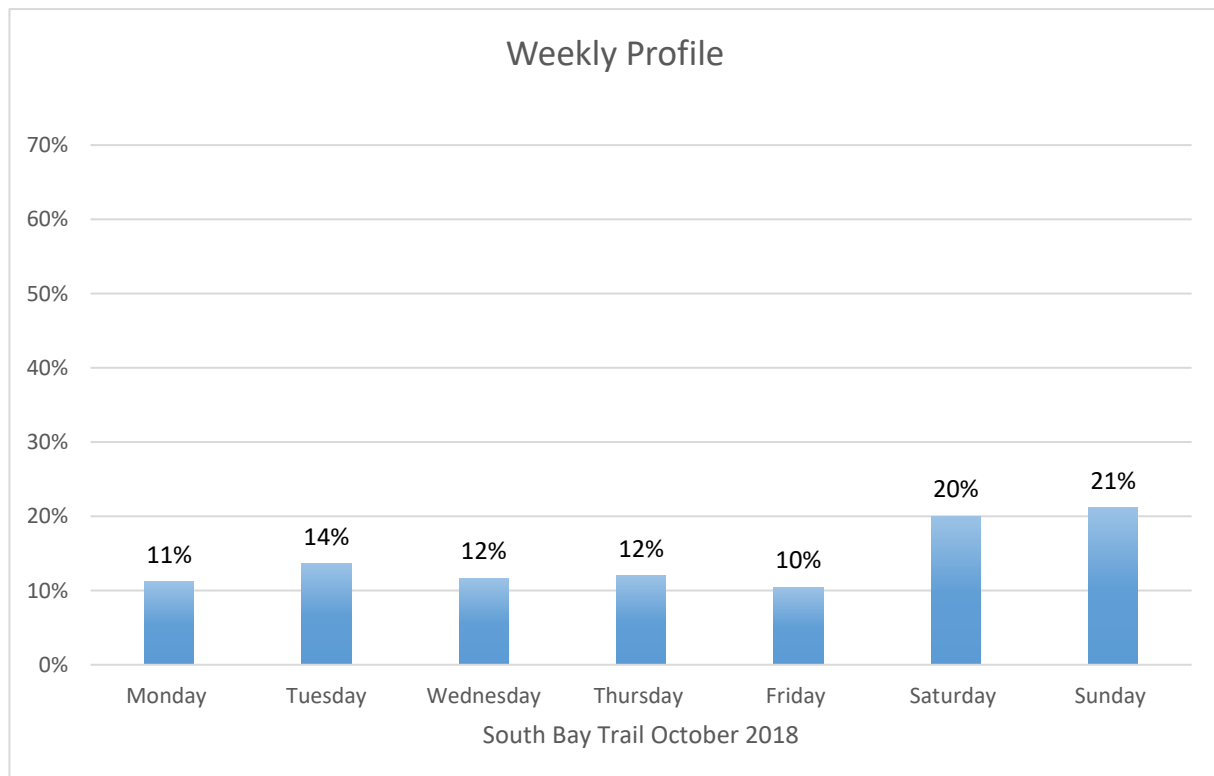

South Bay Trail

Data Summary

Total Count 3,668

Daily Average 118

Average Weekend Day 189

Average Weekday 94

Highest Daily Count 297

Busiest Day of the Week Sunday, October 14, 2018

Weekly Profile

Monday 11%

Tuesday 14%

Wednesday 12%

Thursday 12%

Friday 10%

Saturday 20%

Sunday 21%

South Bay Trail October 2018

Monthly Data

Total Count = 3668

South Bay Trail

South Bay Trail

South Bay Trail

Wednesday, October 3, 2018

South Bay Trail