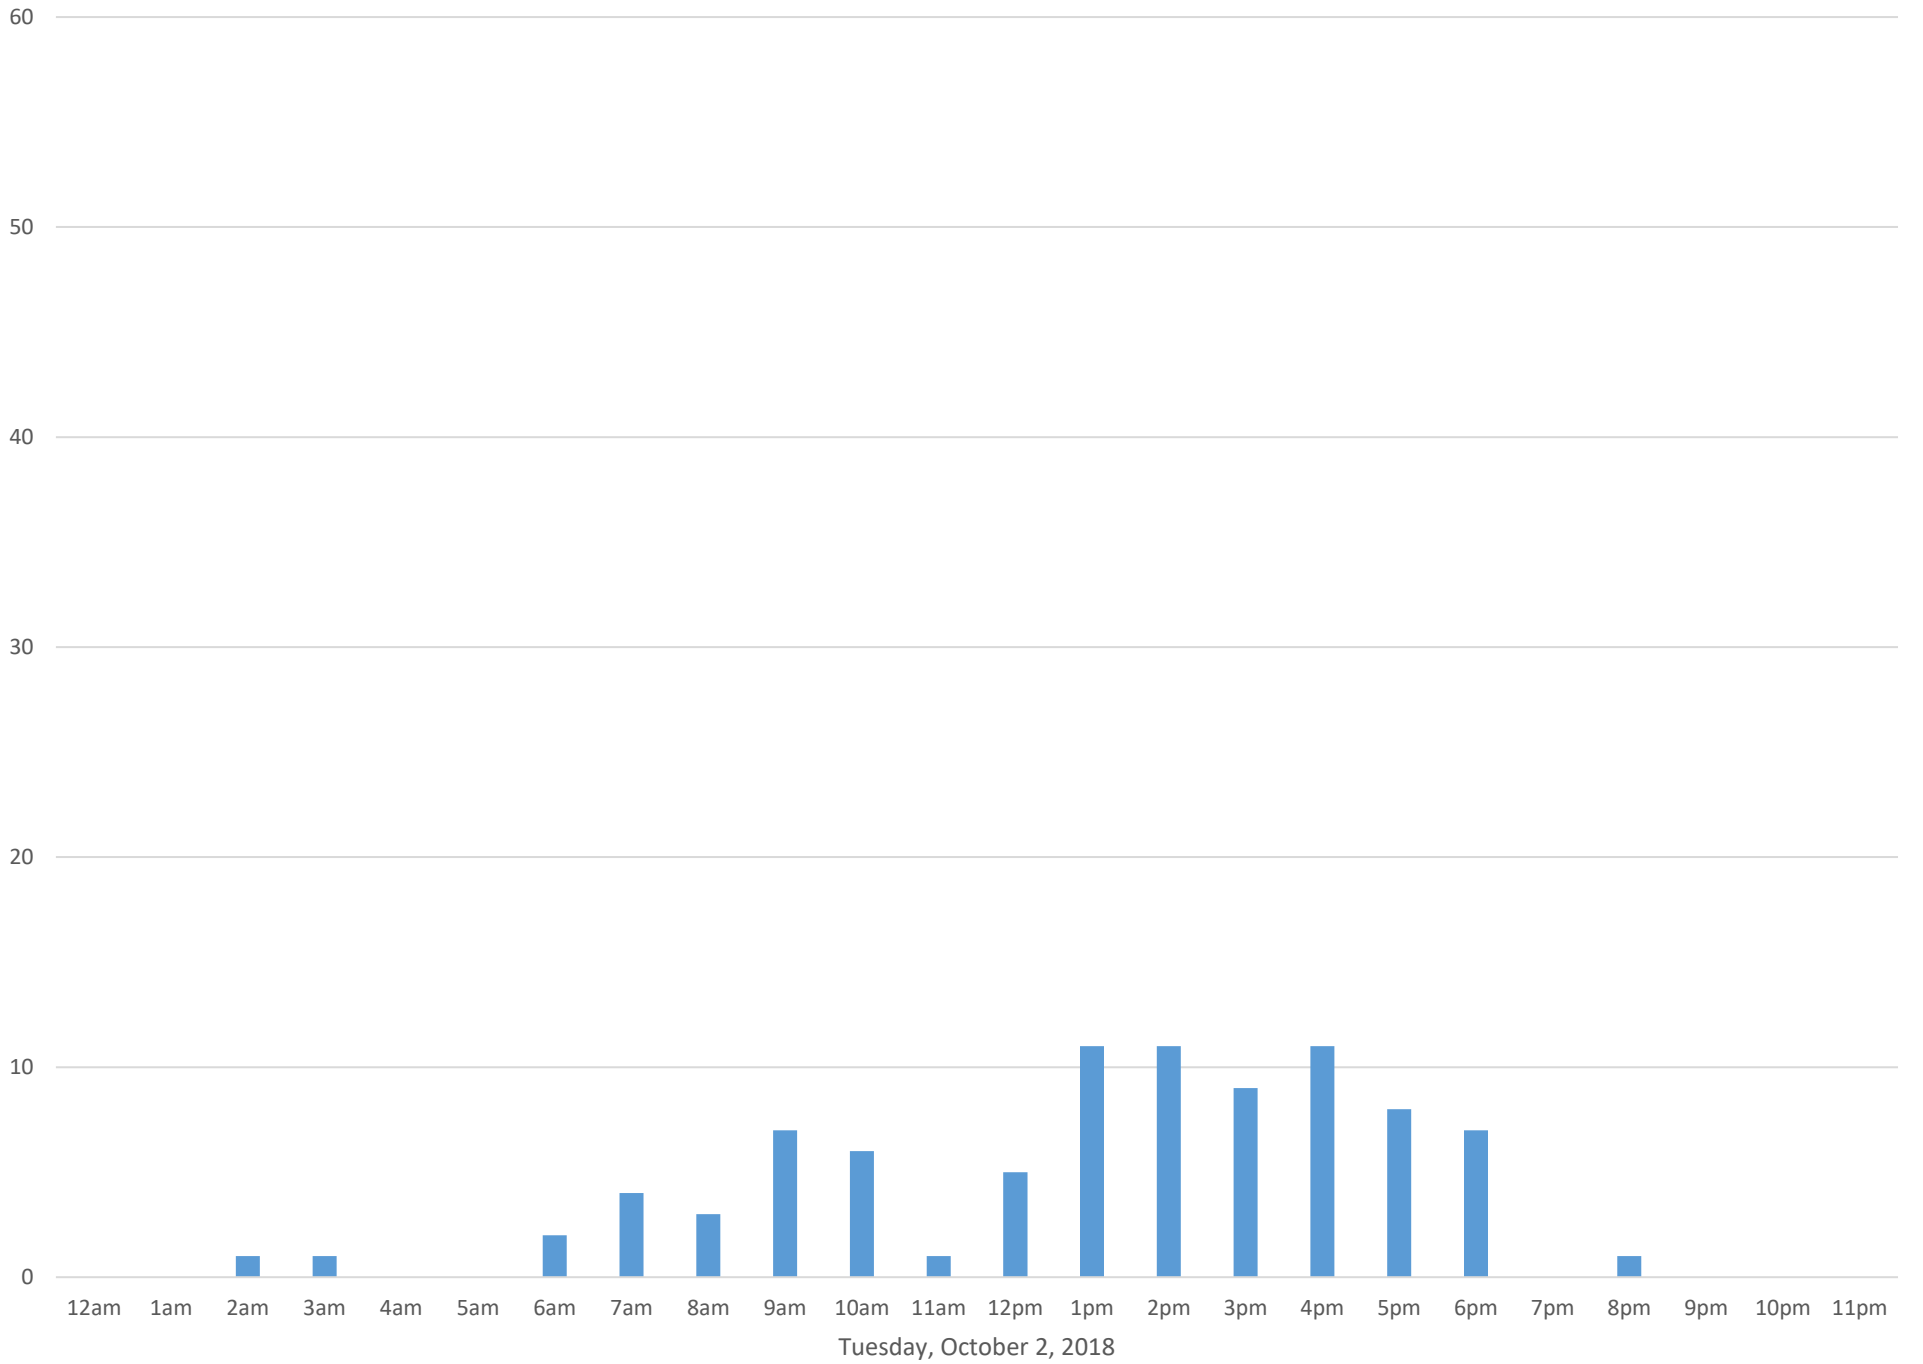

South Bay Trail

Data Summary

Total Count 3,668

Daily Average 118

Average Weekend Day 189

Average Weekday 94

Highest Daily Count 297

Busiest Day of the Week Sunday, October 14, 2018

Weekly Profile

Monday 11%

Tuesday 14%

Wednesday 12%

Thursday 12%

Friday 10%

Saturday 20%

Sunday 21%

South Bay Trail October 2018

Monthly Data

Total Count = 3668

South Bay Trail

South Bay Trail

South Bay Trail

Wednesday, October 3, 2018

South Bay Trail

South Bay Trail

South Bay Trail

Saturday, October 6, 2018

South Bay Trail

South Bay Trail

South Bay Trail

South Bay Trail

South Bay Trail