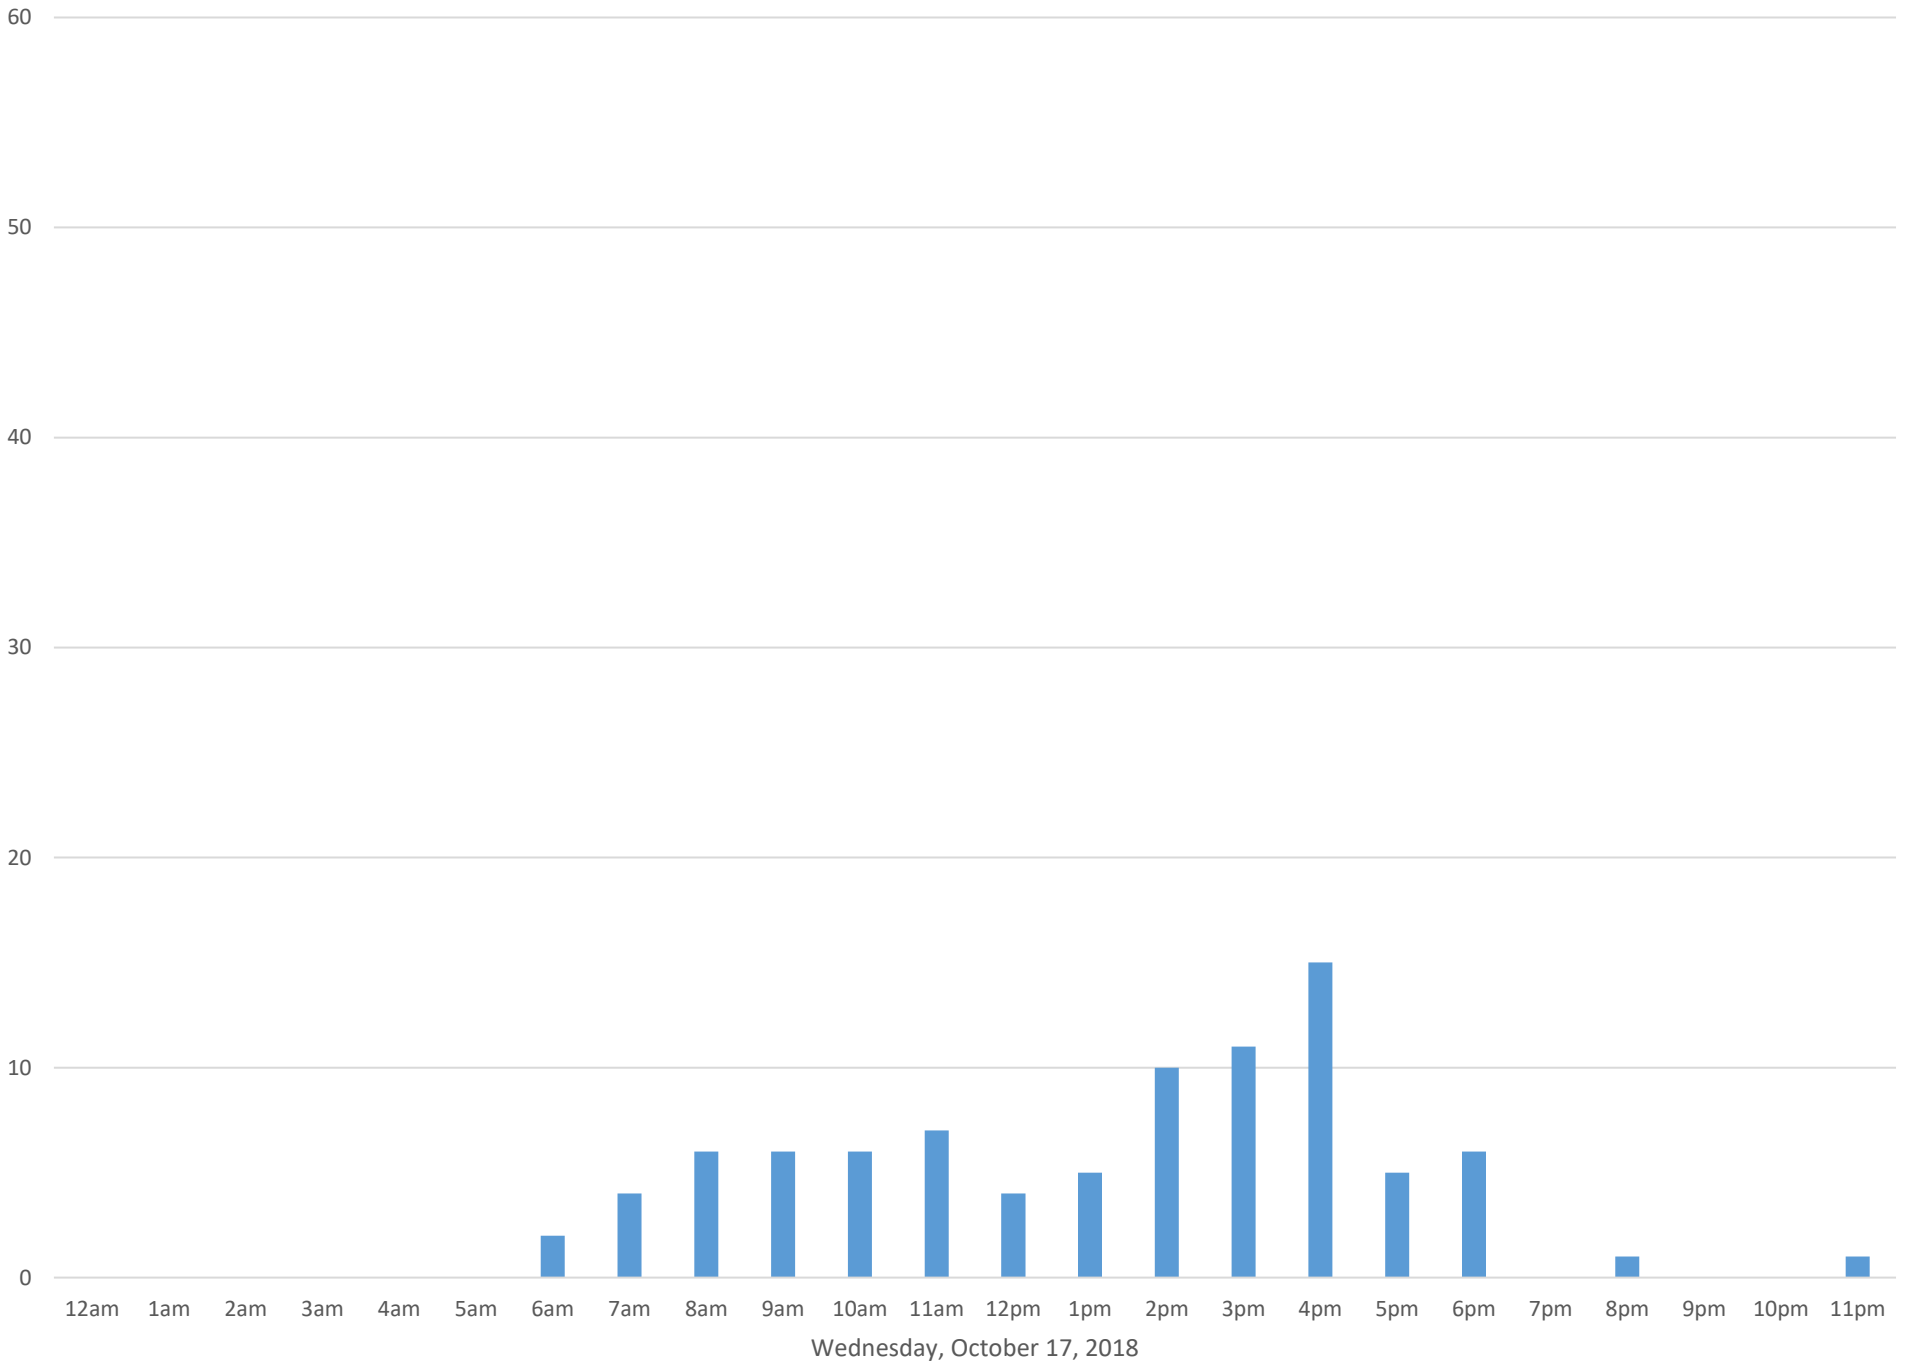

South Bay Trail

Data Summary

Total Count 3,668

Daily Average 118

Average Weekend Day 189

Average Weekday 94

Highest Daily Count 297

Busiest Day of the Week Sunday, October 14, 2018

South Bay Trail October 2018

Monthly Data

Total Count = 3668

South Bay Trail

South Bay Trail

South Bay Trail

Wednesday, October 3, 2018

South Bay Trail

South Bay Trail

South Bay Trail

South Bay Trail

South Bay Trail

South Bay Trail

Tuesday, October 16, 2018

South Bay Trail

South Bay Trail

South Bay Trail

South Bay Trail

South Bay Trail

South Bay Trail

South Bay Trail

Tuesday, October 23, 2018

South Bay Trail

South Bay Trail