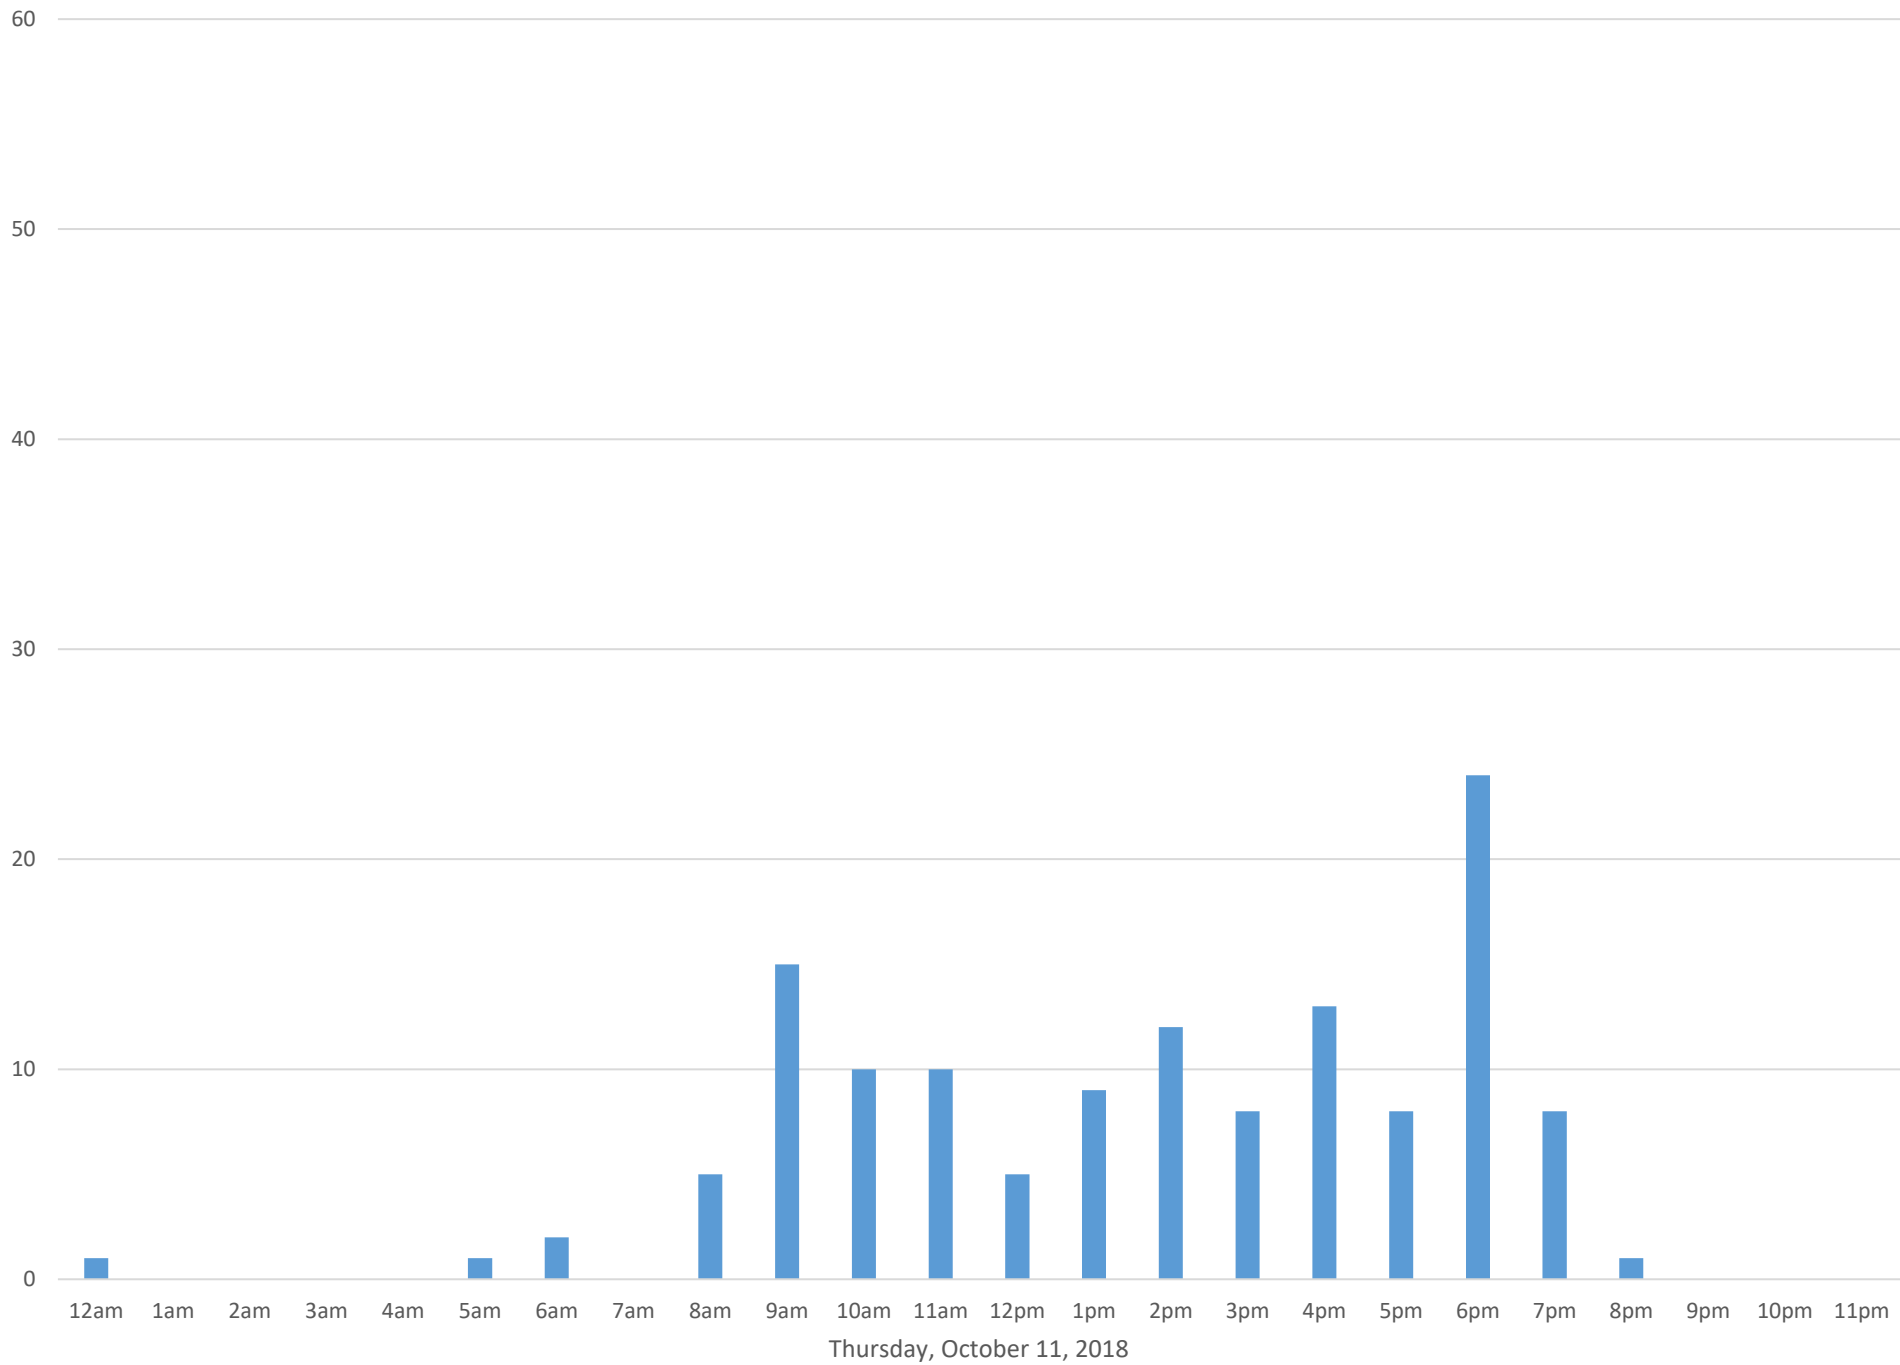

South Bay Trail

Data Summary

Total Count 3,668

Daily Average 118

Average Weekend Day 189

Average Weekday 94

Highest Daily Count 297

Busiest Day of the Week Sunday, October 14, 2018

South Bay Trail October 2018

Monthly Data

Total Count = 3668

South Bay Trail

South Bay Trail

South Bay Trail

Wednesday, October 3, 2018

South Bay Trail

South Bay Trail

South Bay Trail

Saturday, October 6, 2018

South Bay Trail

South Bay Trail

South Bay Trail

South Bay Trail

South Bay Trail

South Bay Trail

South Bay Trail

South Bay Trail

South Bay Trail

South Bay Trail

Tuesday, October 16, 2018

South Bay Trail

South Bay Trail