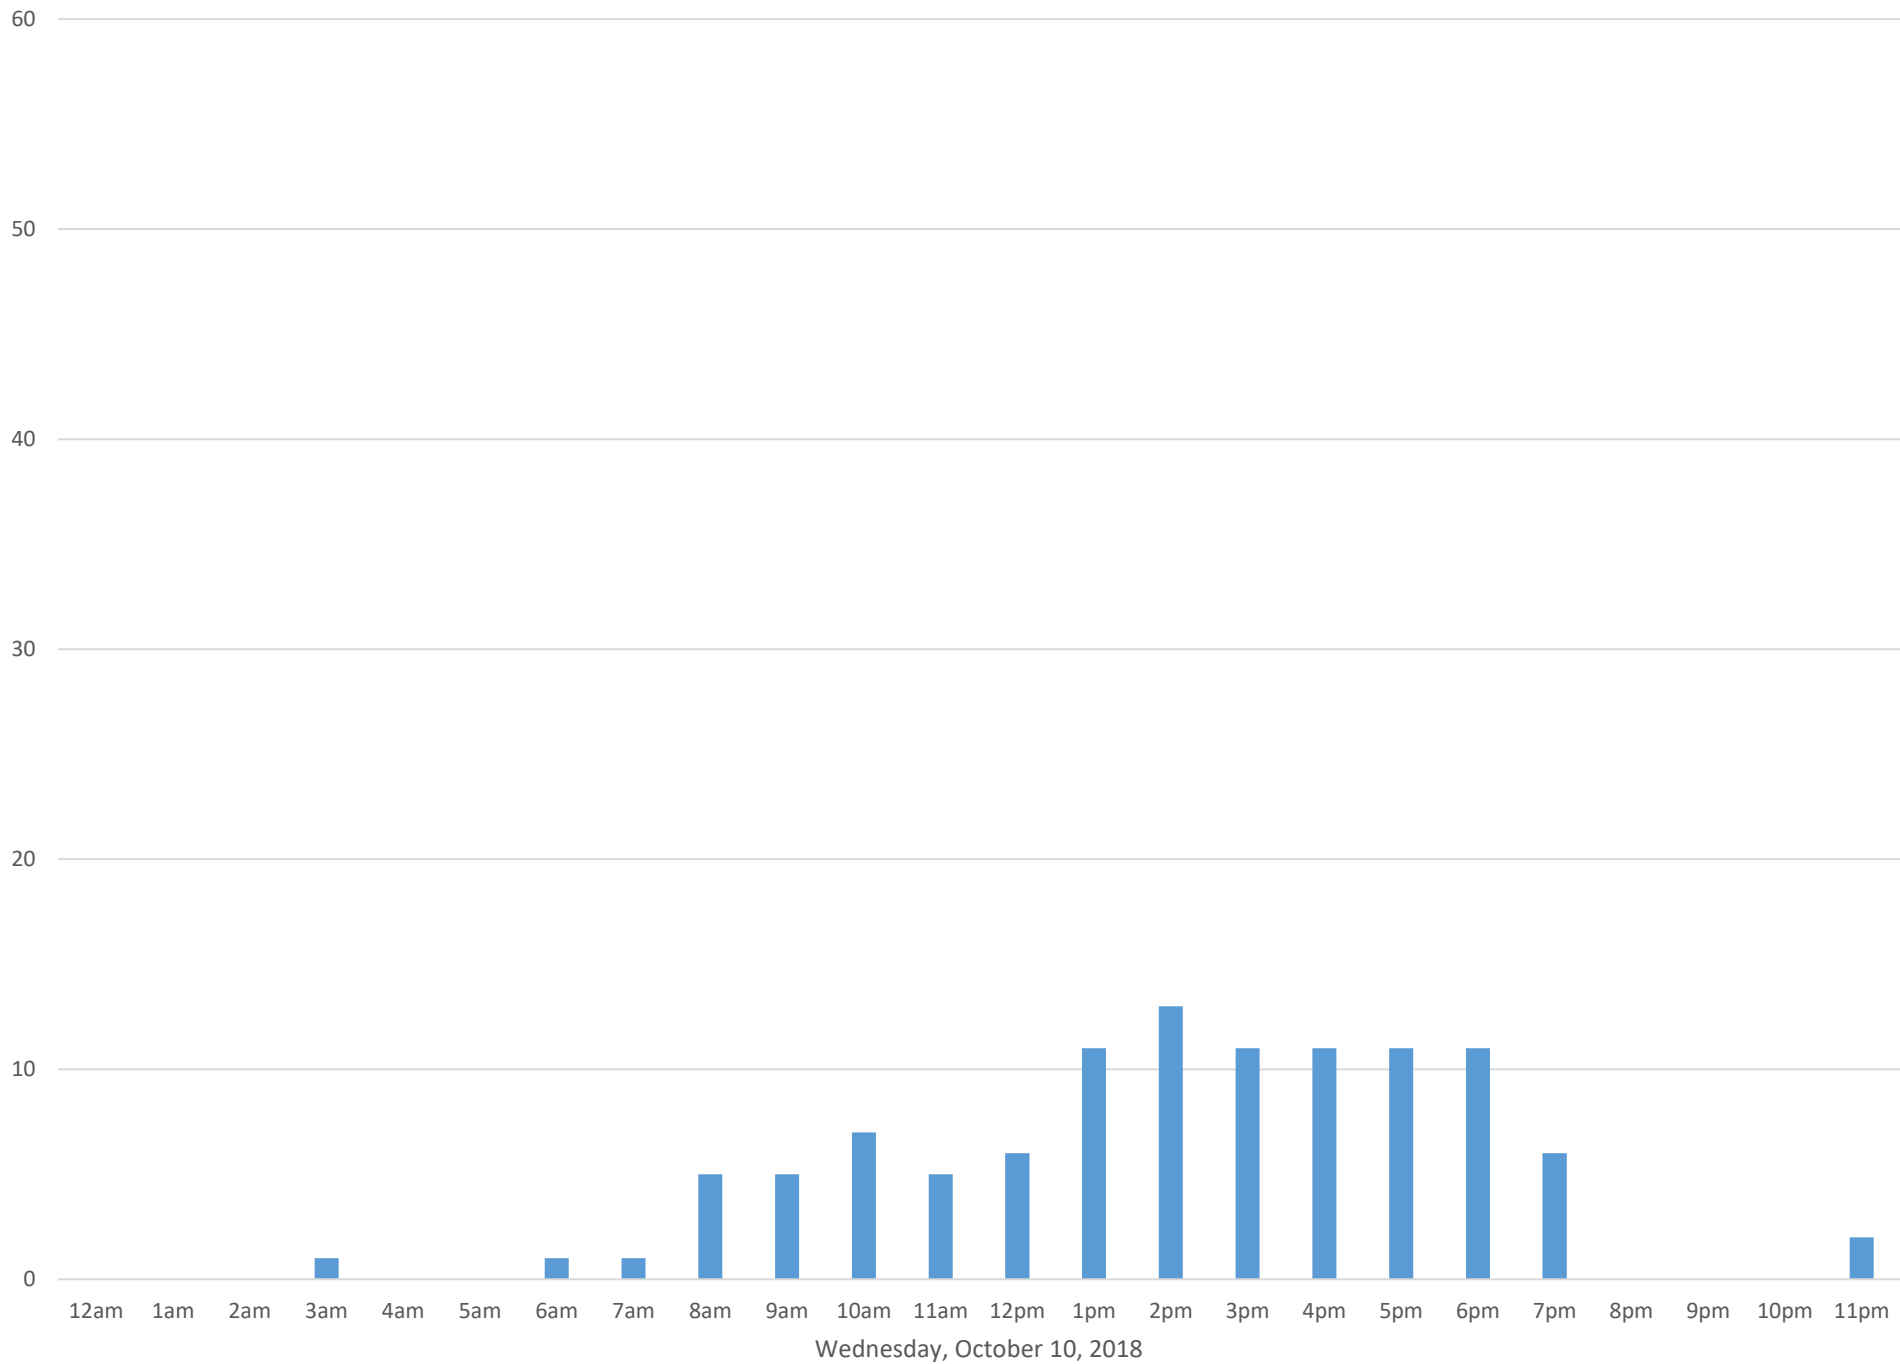

South Bay Trail

Data Summary

Total Count 3,668

Daily Average 118

Average Weekend Day 189

Average Weekday 94

Highest Daily Count 297

Busiest Day of the Week Sunday, October 14, 2018

South Bay Trail October 2018

Monthly Data

Total Count = 3668

South Bay Trail

South Bay Trail

South Bay Trail

Wednesday, October 3, 2018

South Bay Trail

South Bay Trail

South Bay Trail

Saturday, October 6, 2018

South Bay Trail

South Bay Trail

South Bay Trail

South Bay Trail

South Bay Trail

South Bay Trail

South Bay Trail

South Bay Trail

South Bay Trail

South Bay Trail

Tuesday, October 16, 2018

South Bay Trail

South Bay Trail