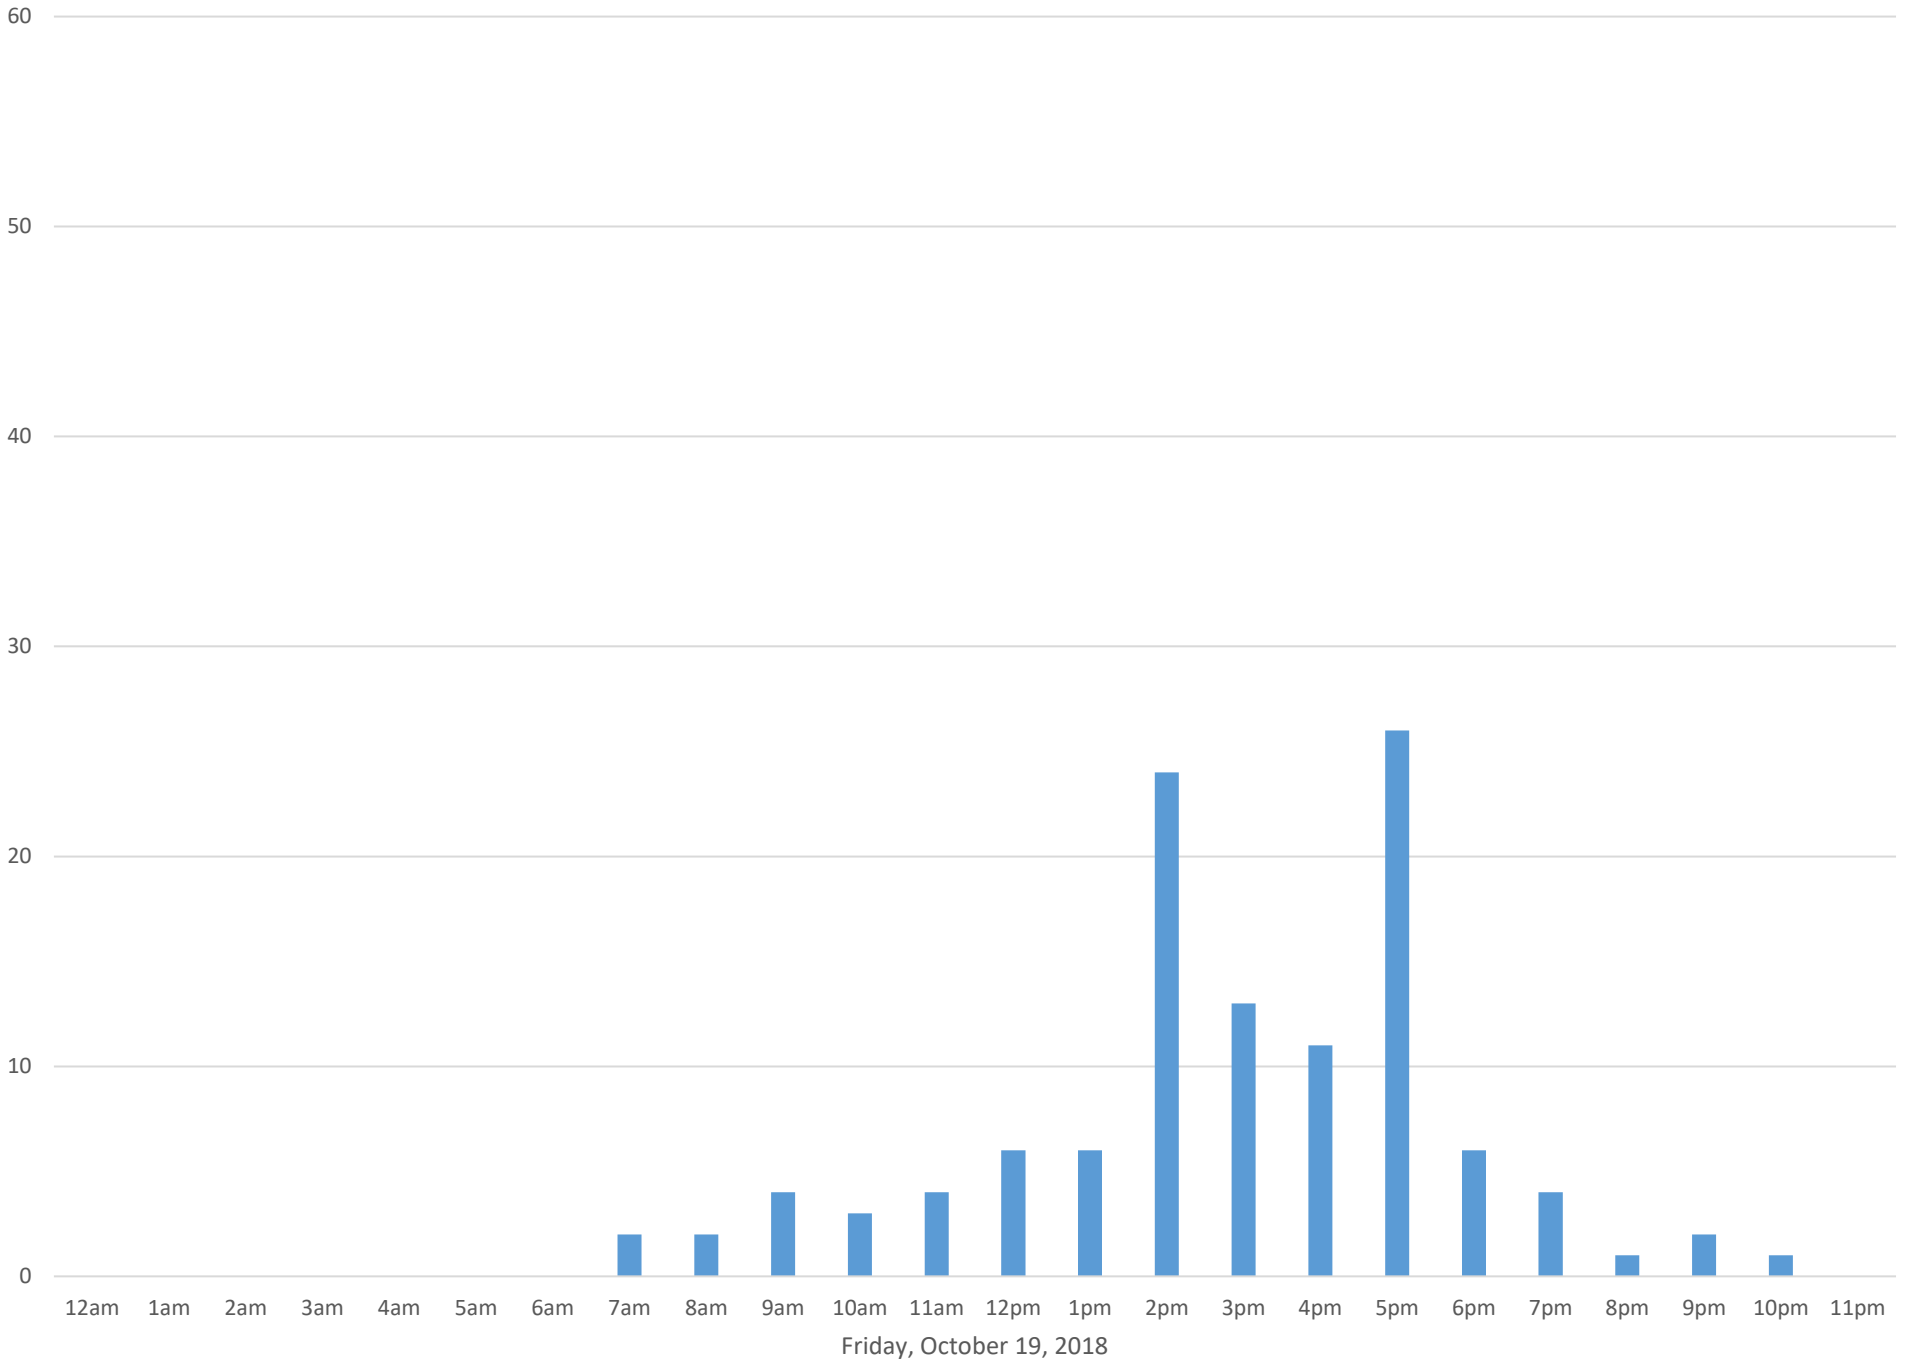

South Bay Trail October 2018

Monthly Data

Total Count = 3668

South Bay Trail

South Bay Trail

South Bay Trail

Wednesday, October 3, 2018

South Bay Trail

South Bay Trail

South Bay Trail

Saturday, October 6, 2018

South Bay Trail

South Bay Trail

South Bay Trail

South Bay Trail

South Bay Trail

South Bay Trail

South Bay Trail

South Bay Trail

South Bay Trail

South Bay Trail

Tuesday, October 16, 2018

South Bay Trail

South Bay Trail

South Bay Trail

South Bay Trail

South Bay Trail

South Bay Trail

South Bay Trail

Tuesday, October 23, 2018

South Bay Trail

South Bay Trail