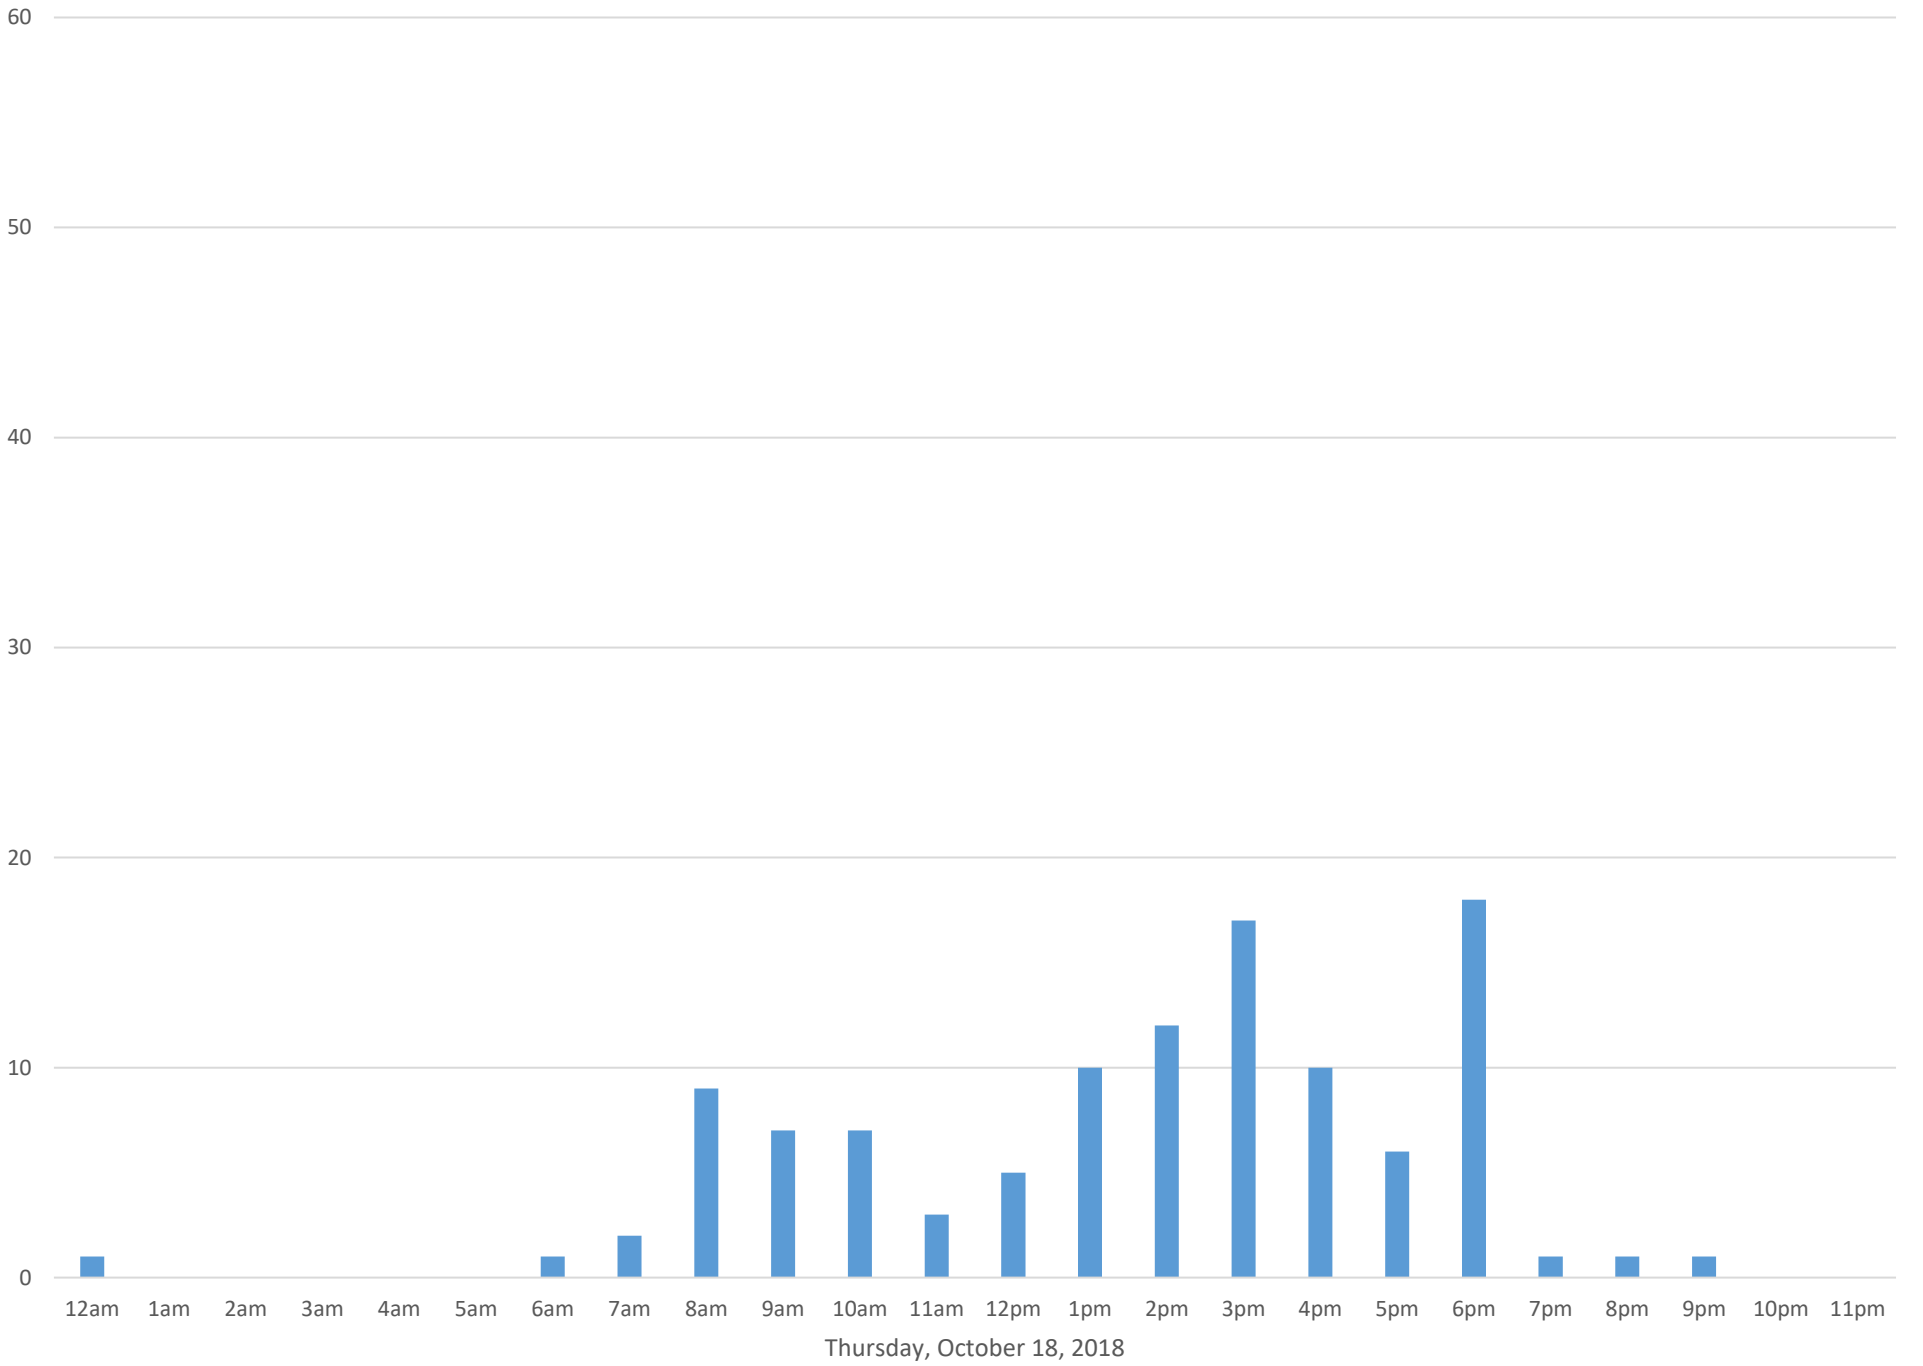

South Bay Trail

Data Summary

Total Count 3,668

Daily Average 118

Average Weekend Day 189

Average Weekday 94

Highest Daily Count 297

Busiest Day of the Week Sunday, October 14, 2018

South Bay Trail October 2018

Monthly Data

Total Count = 3668

South Bay Trail

South Bay Trail

South Bay Trail

Wednesday, October 3, 2018

South Bay Trail

South Bay Trail

South Bay Trail

South Bay Trail

South Bay Trail

South Bay Trail

Tuesday, October 16, 2018

South Bay Trail

South Bay Trail

South Bay Trail

South Bay Trail

South Bay Trail

South Bay Trail

South Bay Trail

Tuesday, October 23, 2018

South Bay Trail

South Bay Trail