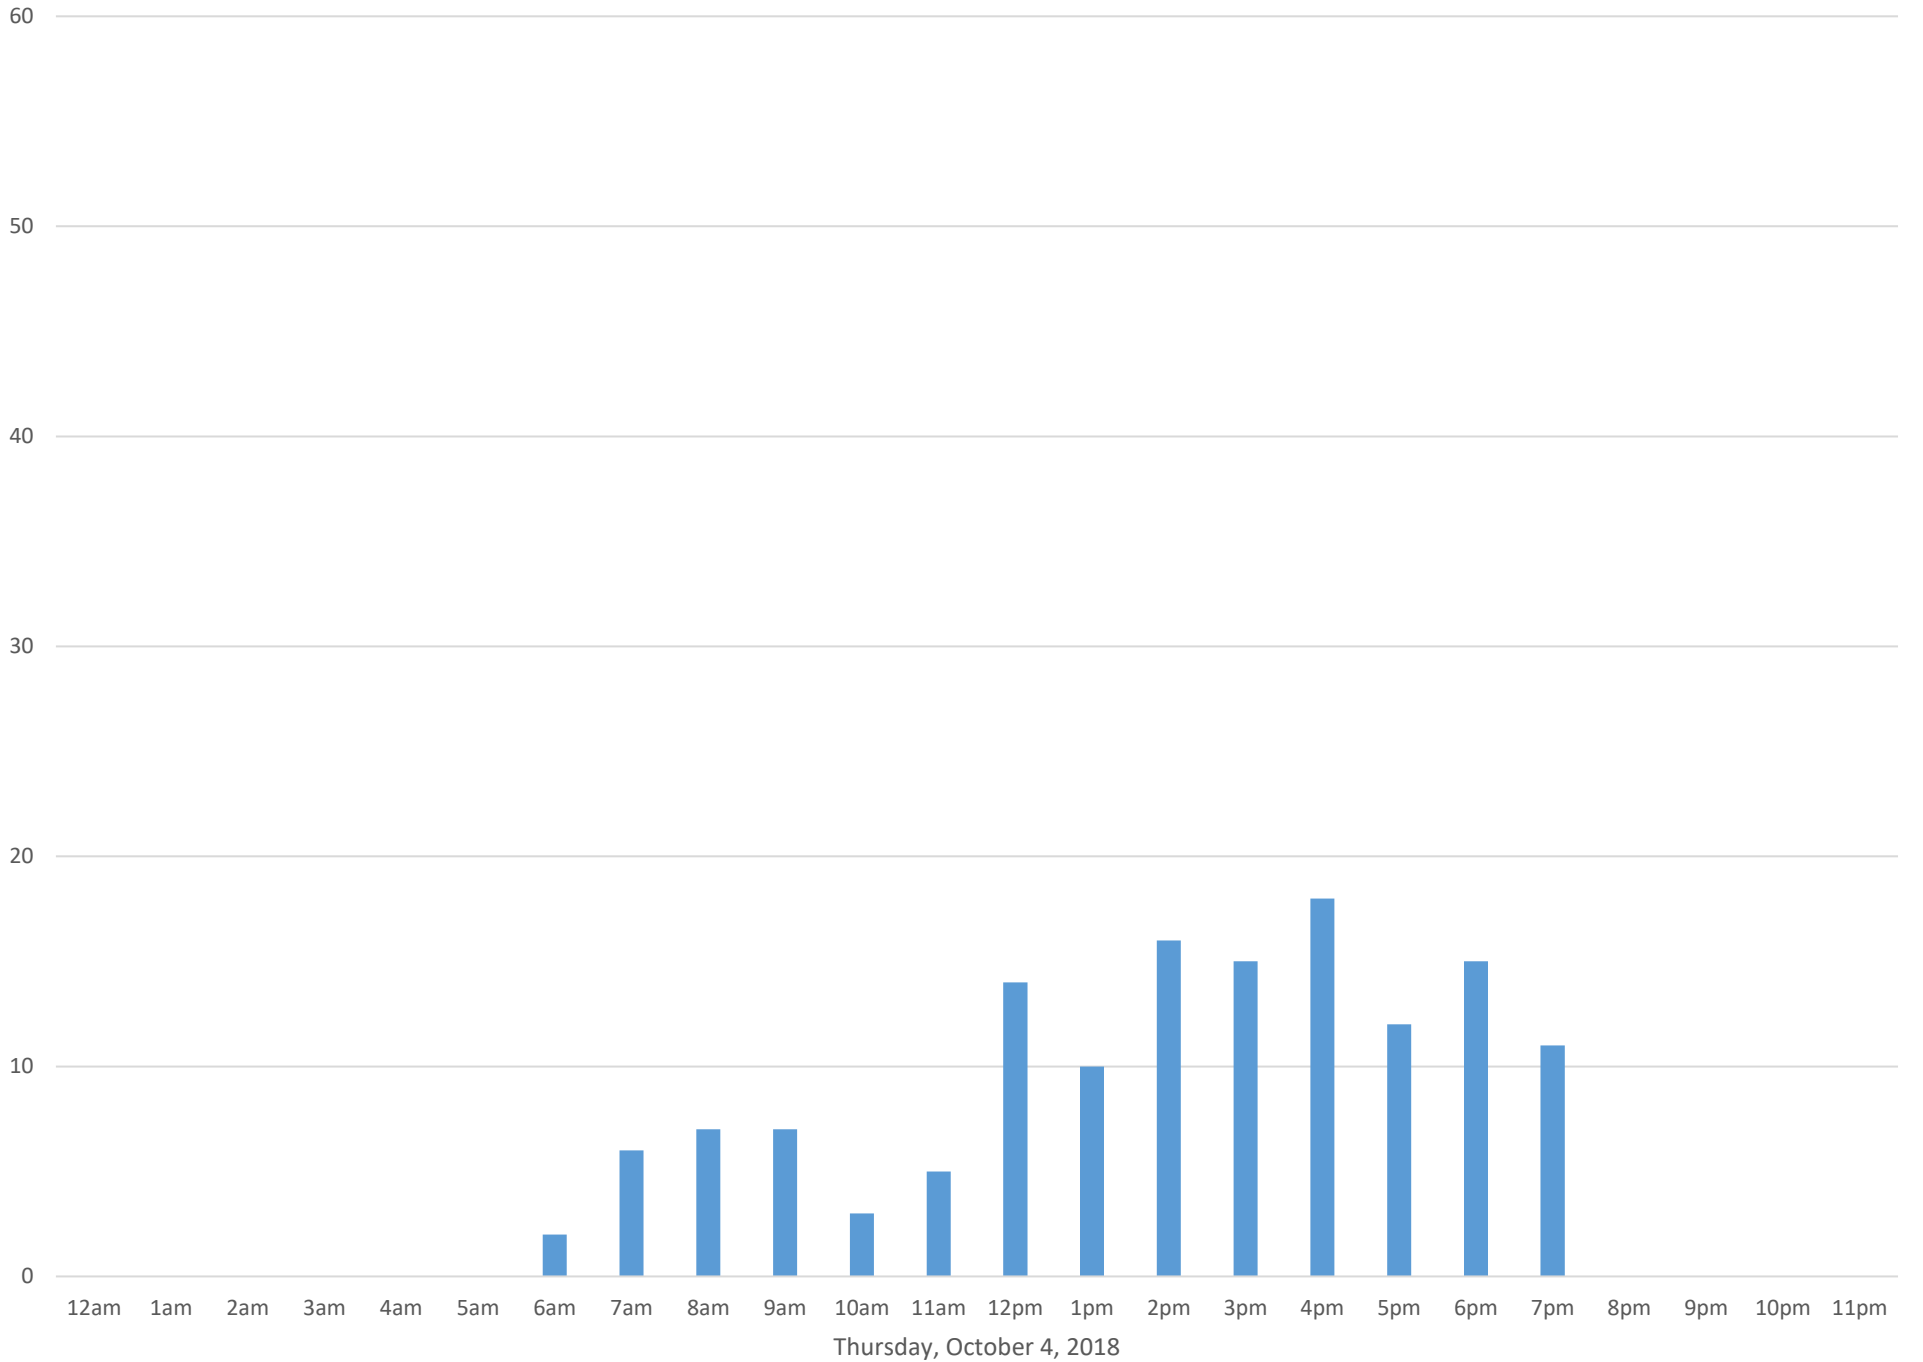

South Bay Trail

Data Summary

Total Count 3,668

Daily Average 118

Average Weekend Day 189

Average Weekday 94

Highest Daily Count 297

Busiest Day of the Week Sunday, October 14, 2018

Weekly Profile

Monday 11%

Tuesday 14%

Wednesday 12%

Thursday 12%

Friday 10%

Saturday 20%

Sunday 21%

South Bay Trail October 2018

Monthly Data

Total Count = 3668

South Bay Trail

South Bay Trail

South Bay Trail

Wednesday, October 3, 2018

South Bay Trail

South Bay Trail

South Bay Trail

Saturday, October 6, 2018

South Bay Trail

South Bay Trail

South Bay Trail

South Bay Trail

South Bay Trail