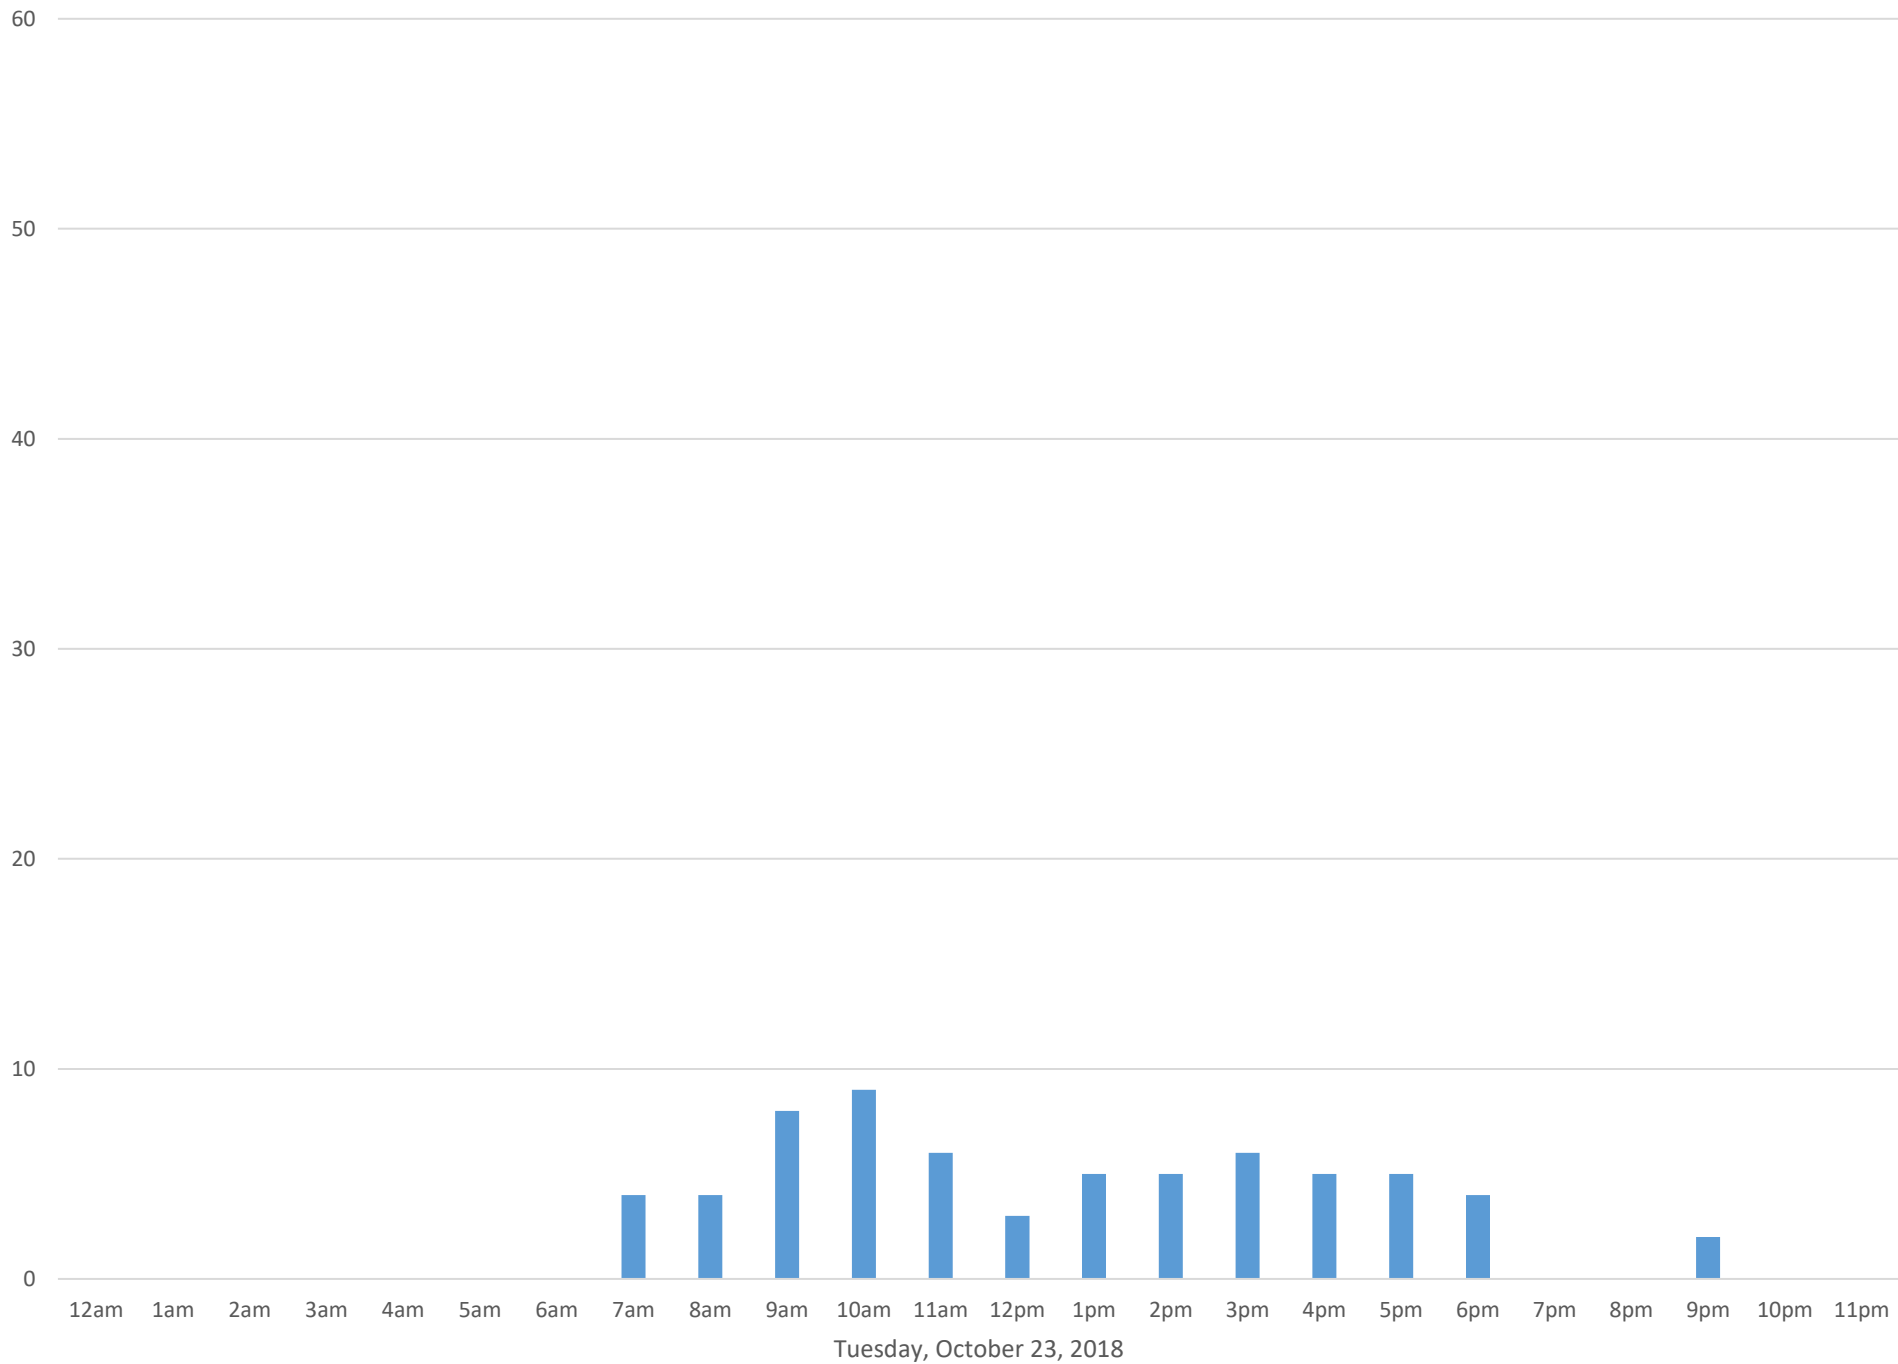

South Bay Trail October 2018

Monthly Data

Total Count = 3668

South Bay Trail

South Bay Trail

South Bay Trail

Wednesday, October 3, 2018

South Bay Trail

South Bay Trail

South Bay Trail

South Bay Trail

South Bay Trail

South Bay Trail

Tuesday, October 16, 2018

South Bay Trail

South Bay Trail

South Bay Trail

South Bay Trail

South Bay Trail

South Bay Trail

South Bay Trail

Tuesday, October 23, 2018

South Bay Trail

South Bay Trail

South Bay Trail

South Bay Trail

South Bay Trail

South Bay Trail

South Bay Trail

South Bay Trail