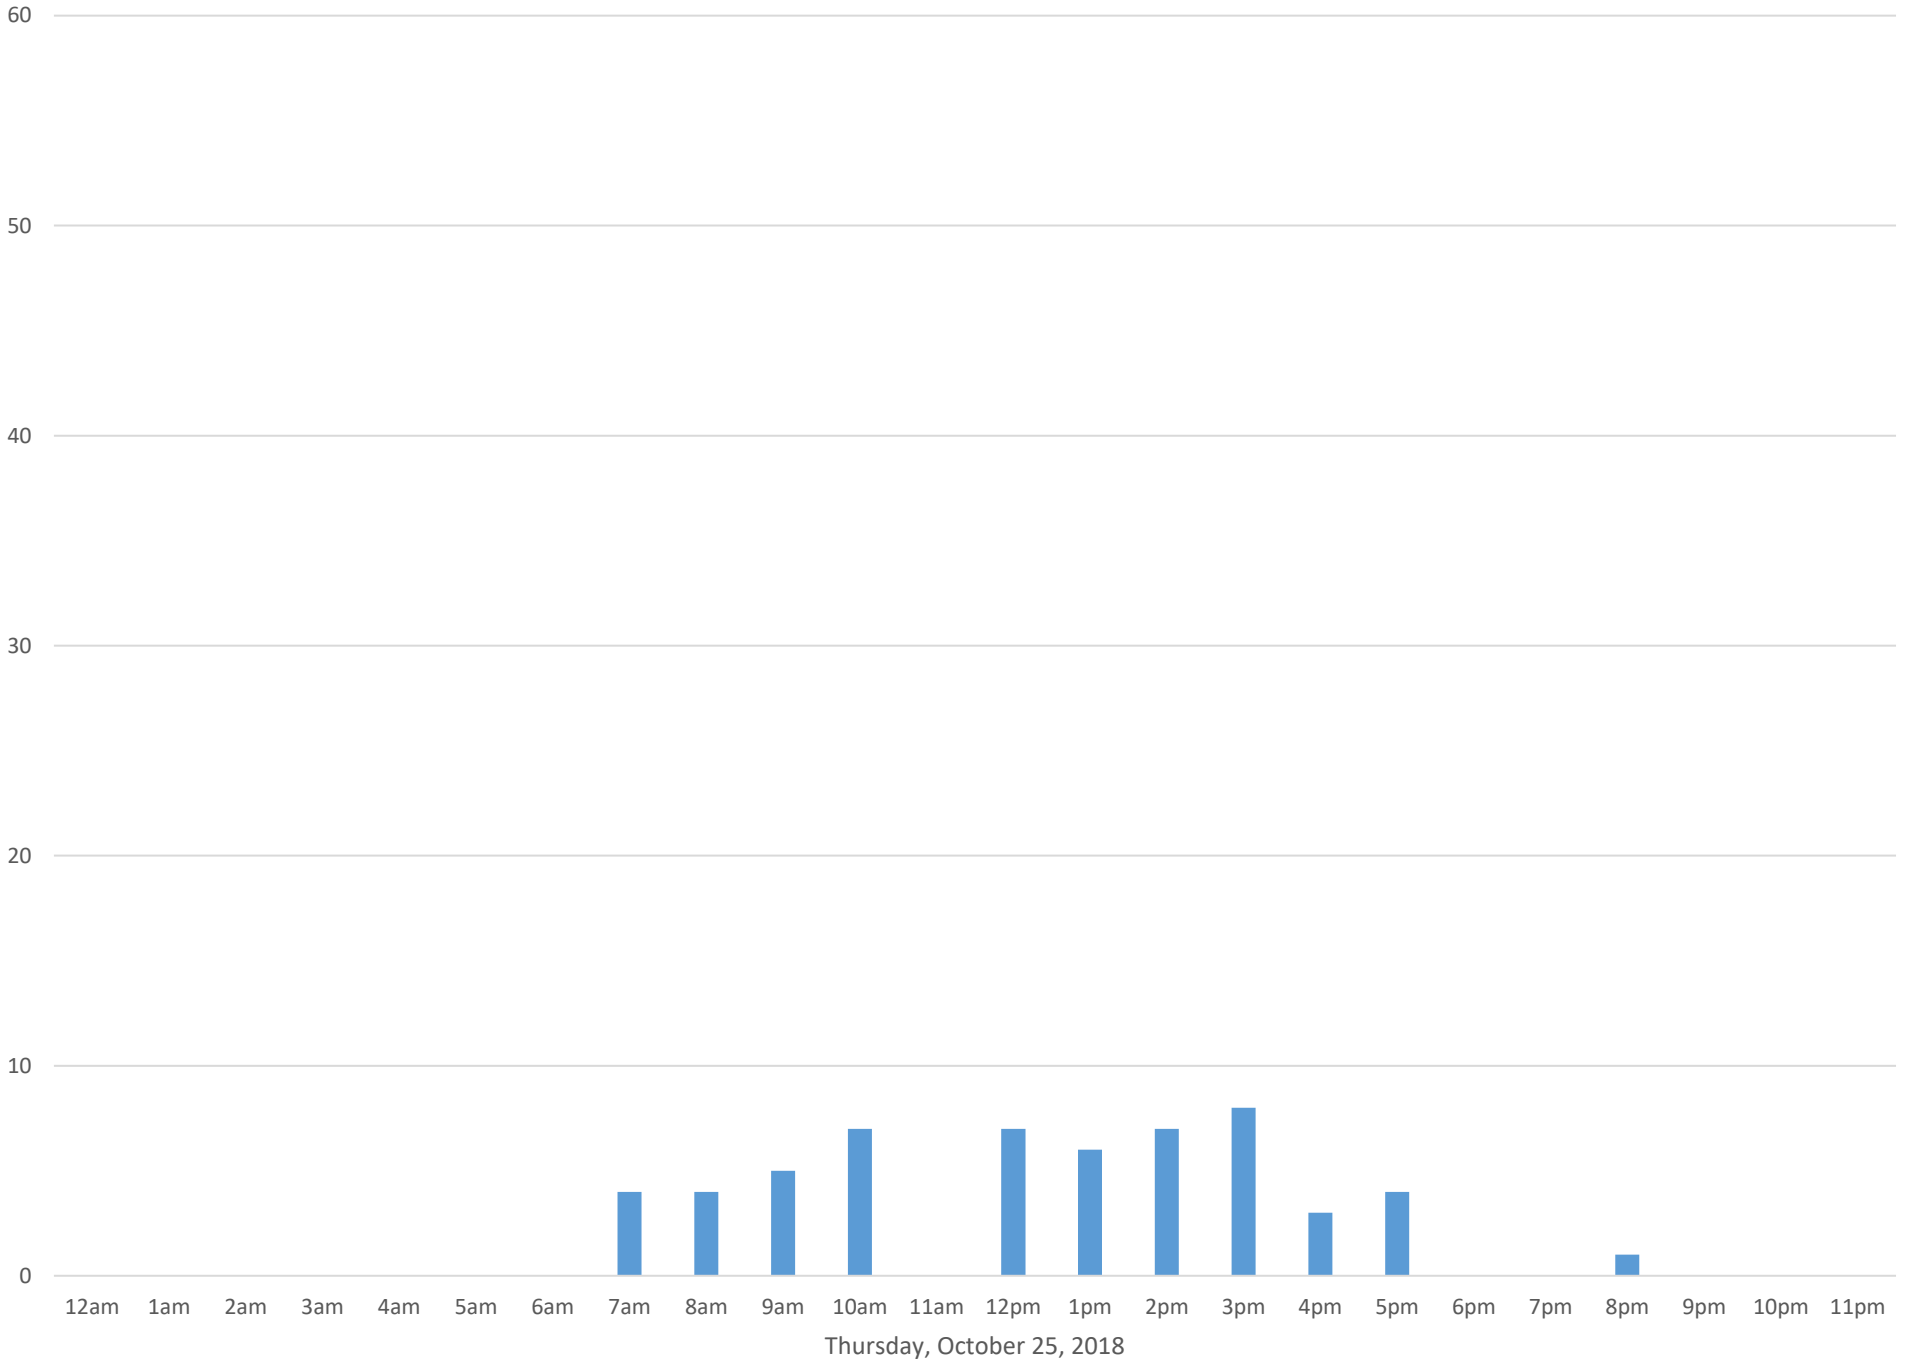

South Bay Trail October 2018

Monthly Data

Total Count = 3668

South Bay Trail

South Bay Trail

South Bay Trail

Wednesday, October 3, 2018

South Bay Trail

South Bay Trail

South Bay Trail

South Bay Trail

South Bay Trail

South Bay Trail

Tuesday, October 23, 2018

South Bay Trail

South Bay Trail

South Bay Trail

South Bay Trail

South Bay Trail

South Bay Trail

South Bay Trail

South Bay Trail