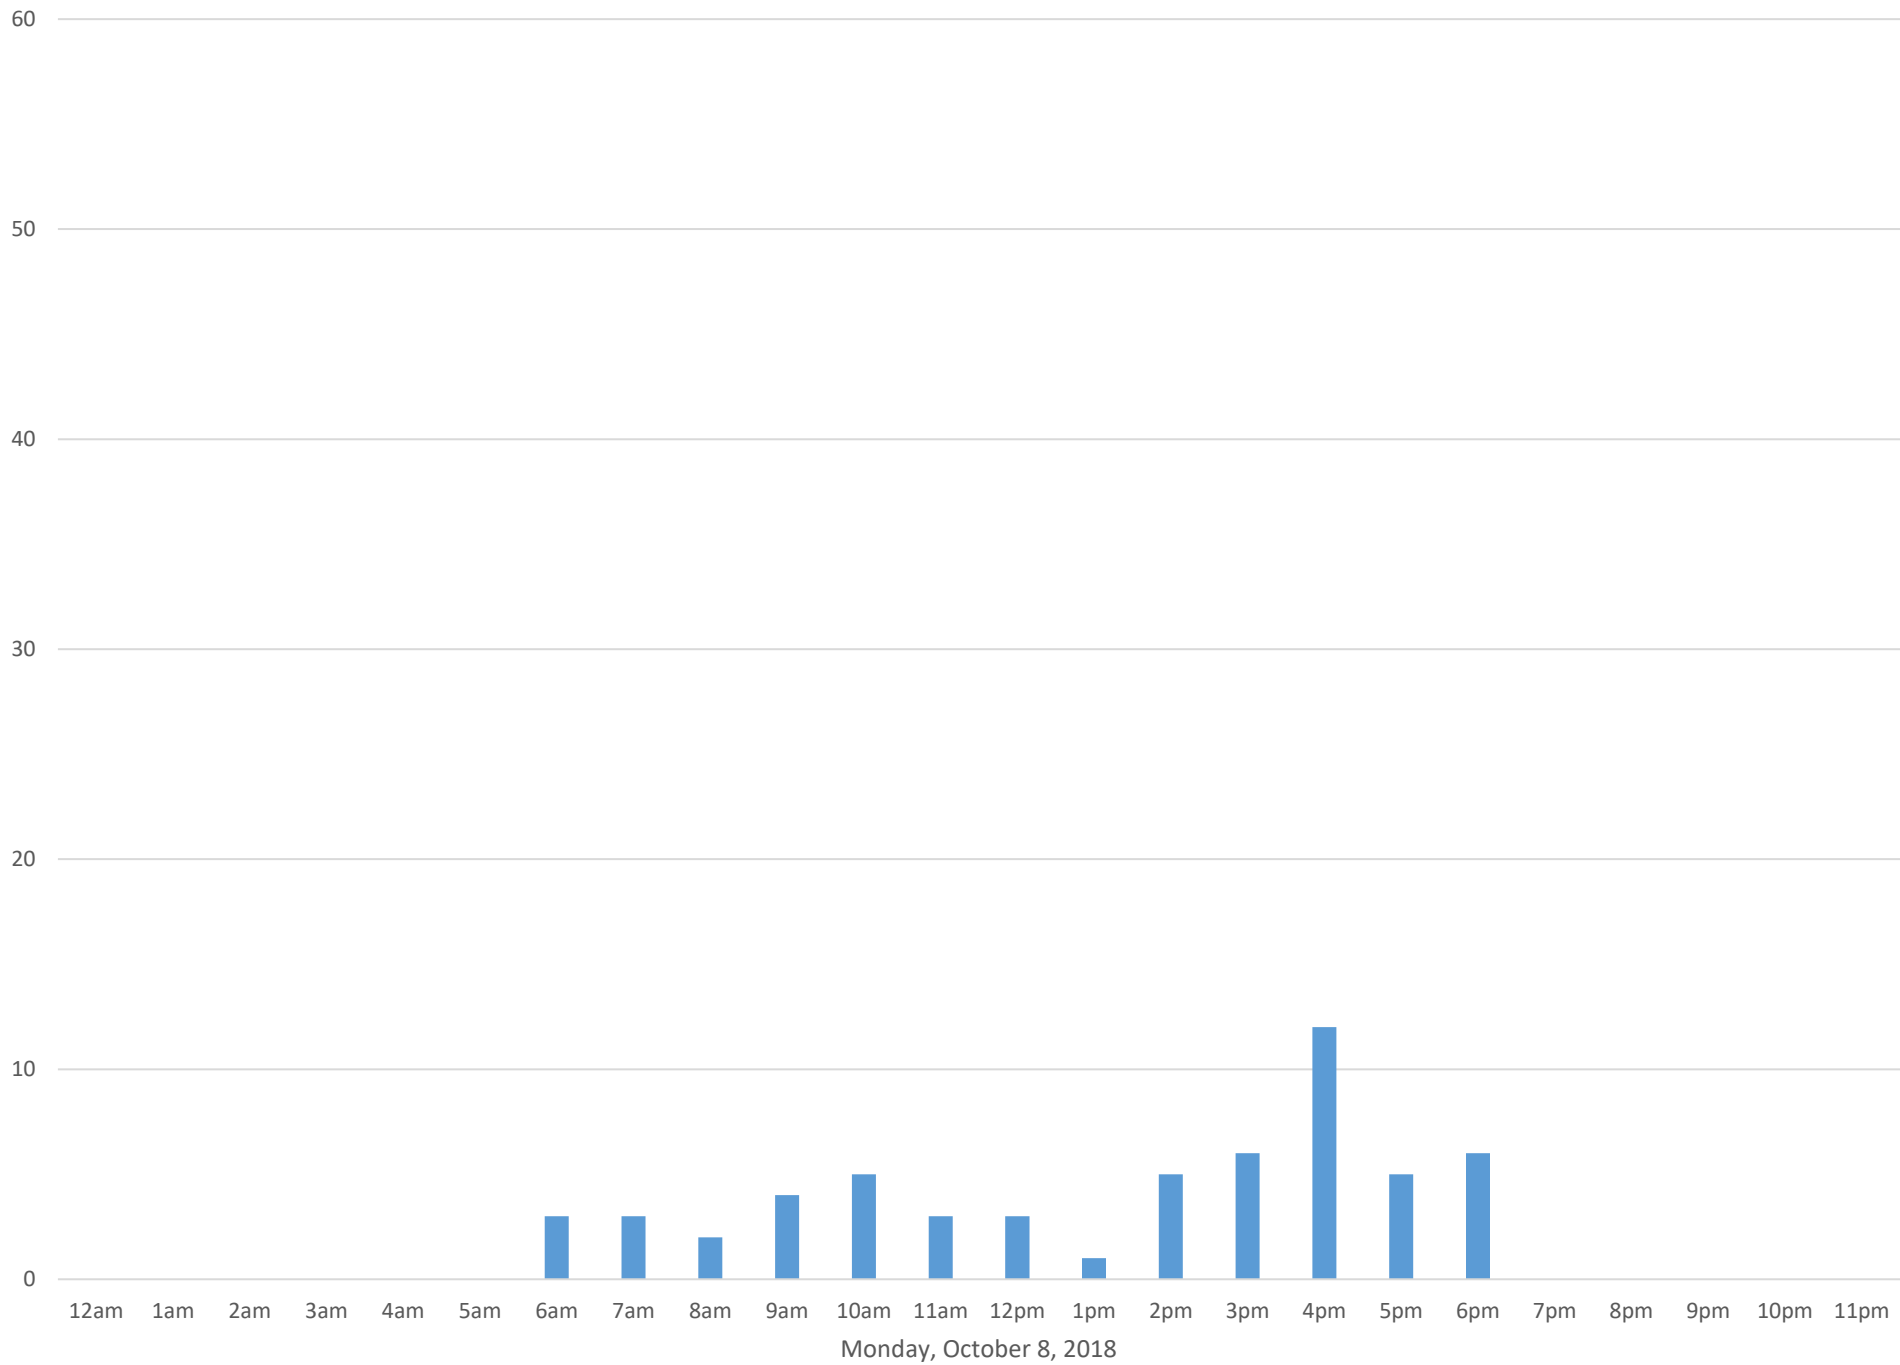

South Bay Trail

Data Summary

Total Count 3,668

Daily Average 118

Average Weekend Day 189

Average Weekday 94

Highest Daily Count 297

Busiest Day of the Week Sunday, October 14, 2018

South Bay Trail October 2018

Monthly Data

Total Count = 3668

South Bay Trail

South Bay Trail

South Bay Trail

Wednesday, October 3, 2018

South Bay Trail

South Bay Trail

South Bay Trail

Saturday, October 6, 2018

South Bay Trail

South Bay Trail

South Bay Trail

South Bay Trail

South Bay Trail

South Bay Trail

South Bay Trail

South Bay Trail

South Bay Trail

South Bay Trail

Tuesday, October 16, 2018

South Bay Trail

South Bay Trail