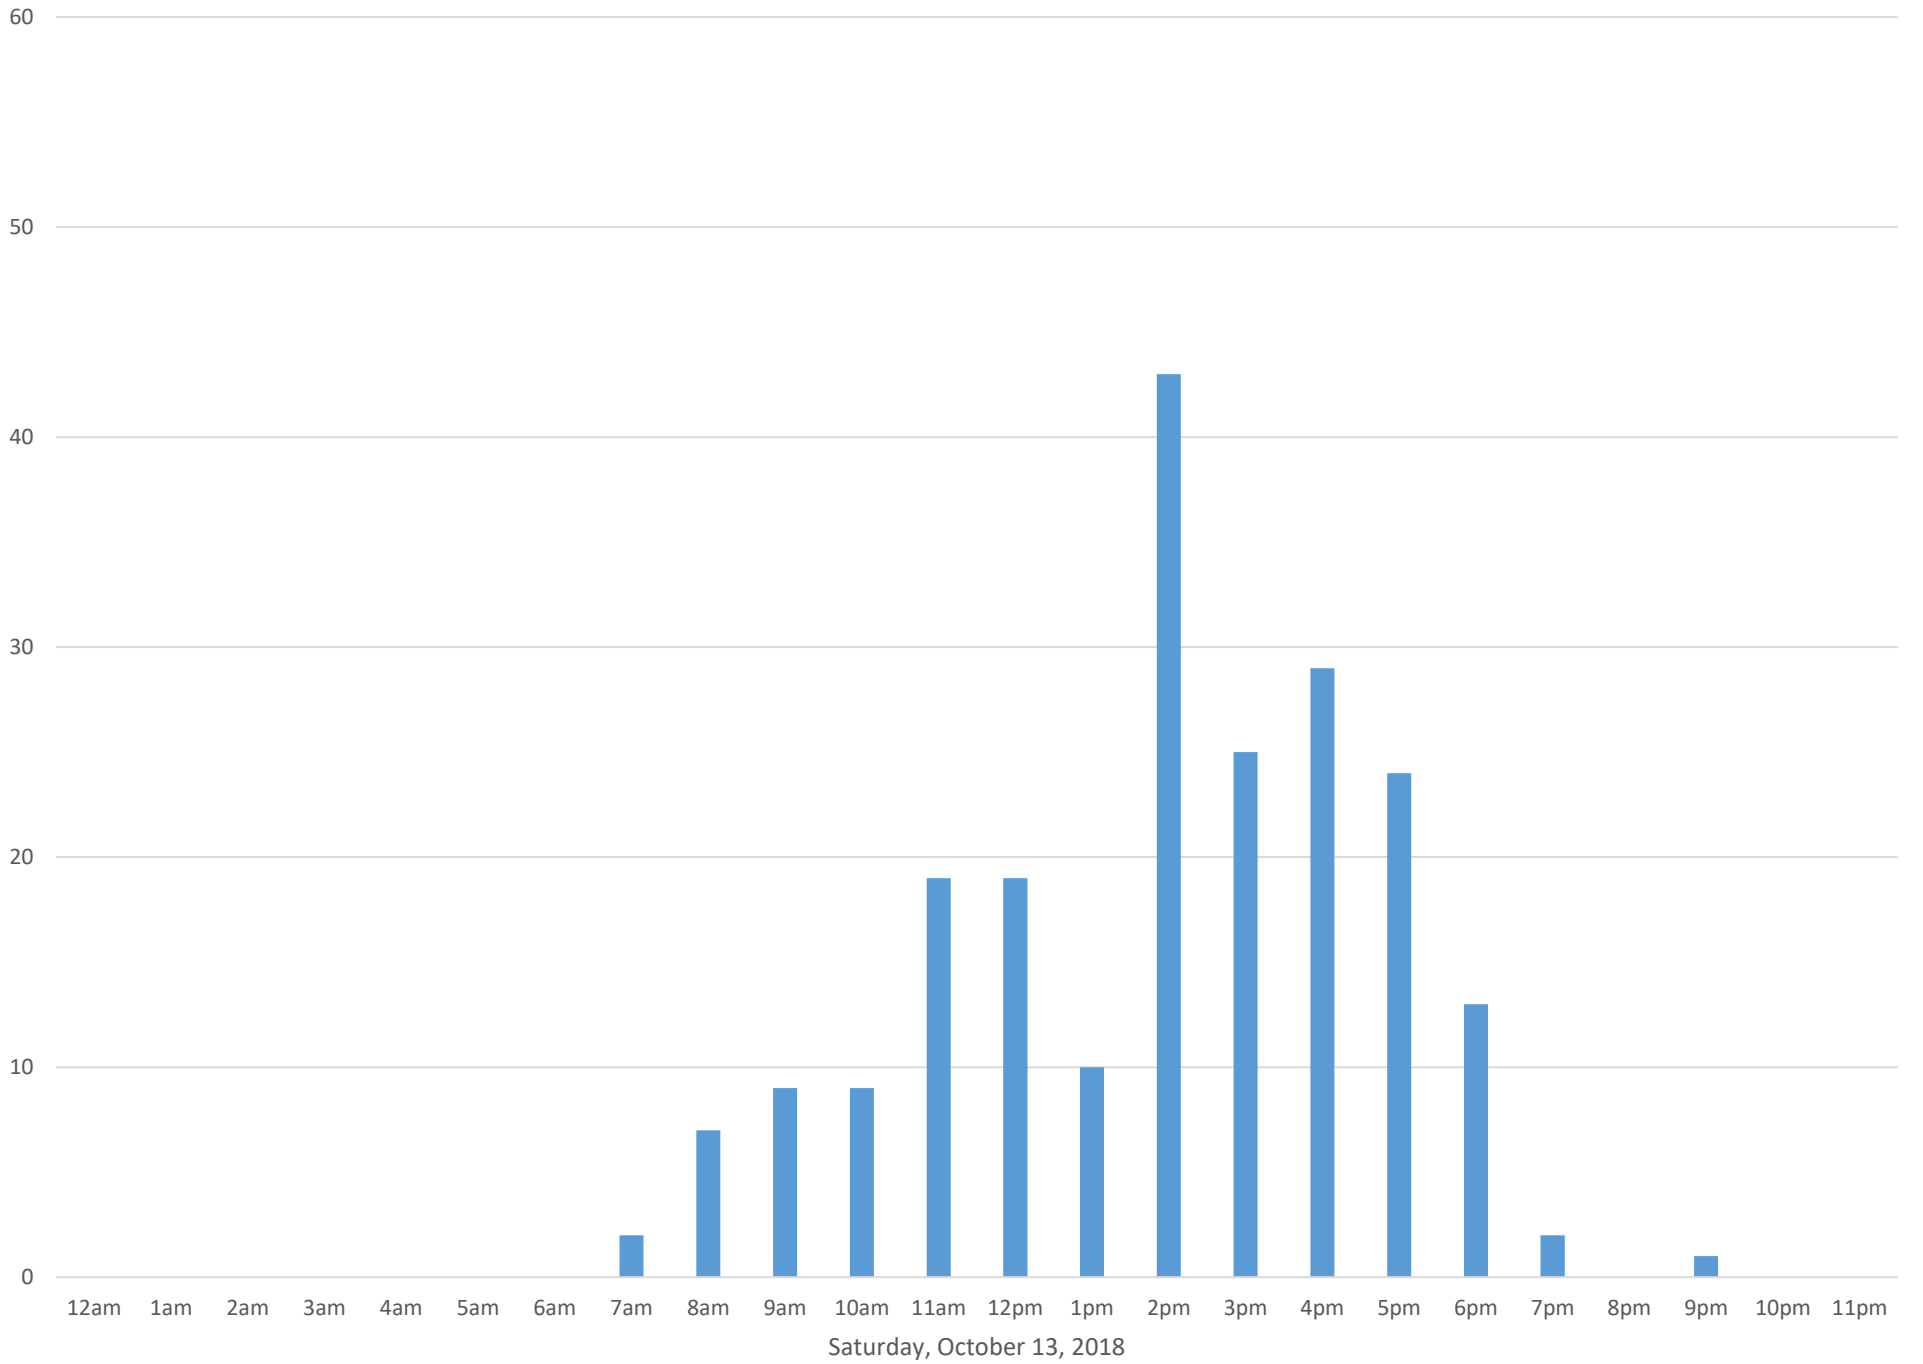

South Bay Trail

Data Summary

Total Count 3,668

Daily Average 118

Average Weekend Day 189

Average Weekday 94

Highest Daily Count 297

Busiest Day of the Week Sunday, October 14, 2018

South Bay Trail October 2018

Monthly Data

Total Count = 3668

South Bay Trail

South Bay Trail

South Bay Trail

Wednesday, October 3, 2018

South Bay Trail

South Bay Trail

South Bay Trail

Saturday, October 6, 2018

South Bay Trail

South Bay Trail

South Bay Trail

South Bay Trail

South Bay Trail

South Bay Trail

South Bay Trail

South Bay Trail

South Bay Trail

South Bay Trail

Tuesday, October 16, 2018

South Bay Trail

South Bay Trail