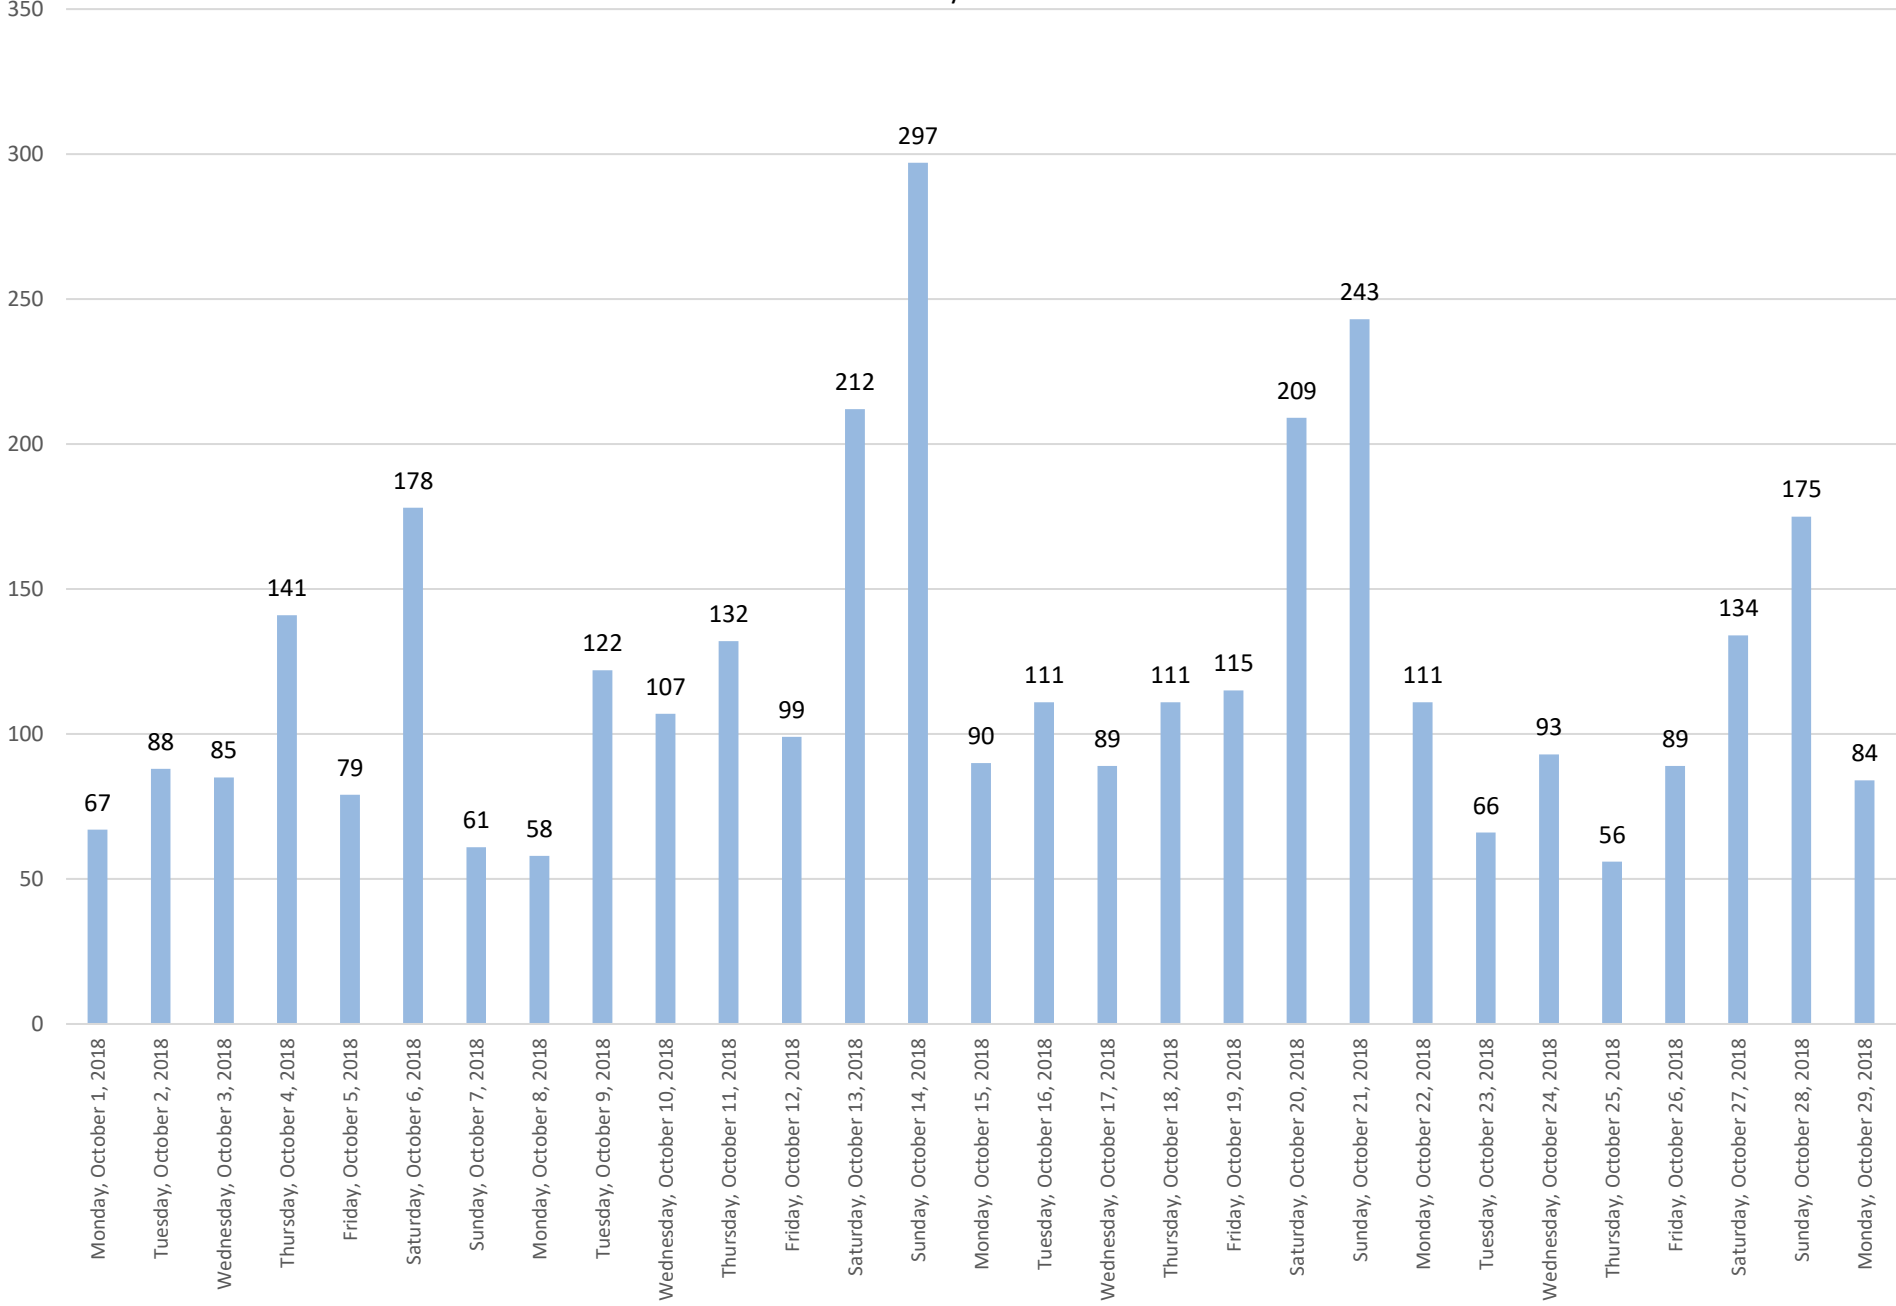

South Bay Trail

Data Summary

Total Count 3,668

Daily Average 118

Average Weekend Day 189

Average Weekday 94

Highest Daily Count 297

Busiest Day of the Week Sunday, October 14, 2018

Weekly Profile

Monday 11%

Tuesday 14%

Wednesday 12%

Thursday 12%

Friday 10%

Saturday 20%

Sunday 21%

South Bay Trail October 2018

Monthly Data

Total Count = 3668

South Bay Trail

South Bay Trail

South Bay Trail

Wednesday, October 3, 2018

South Bay Trail

South Bay Trail

South Bay Trail

Saturday, October 6, 2018

South Bay Trail

South Bay Trail

South Bay Trail

South Bay Trail

South Bay Trail