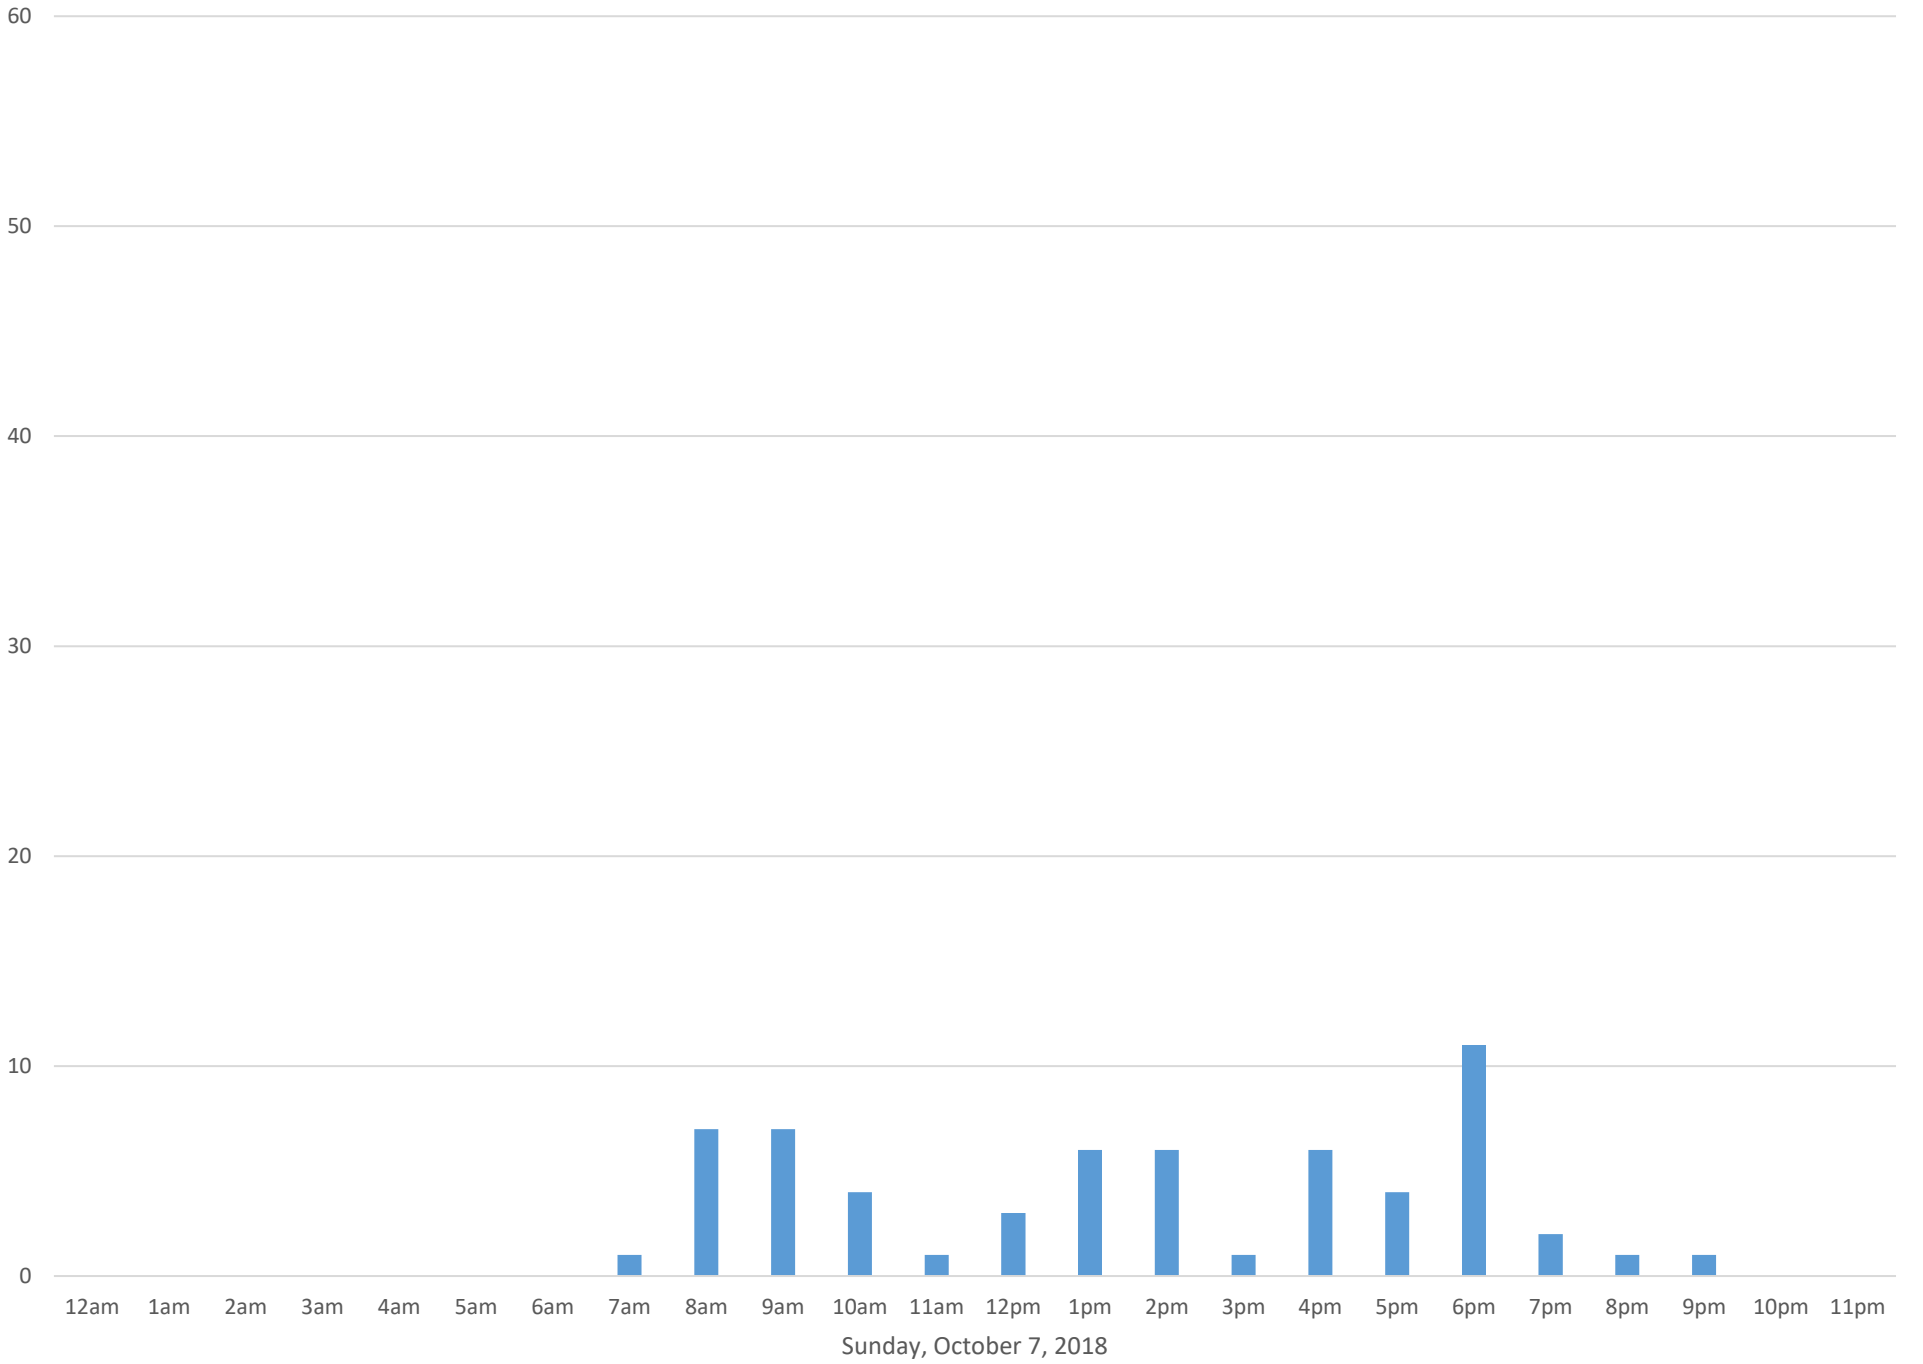

South Bay Trail

Data Summary

Total Count 3,668

Daily Average 118

Average Weekend Day 189

Average Weekday 94

Highest Daily Count 297

Busiest Day of the Week Sunday, October 14, 2018

South Bay Trail October 2018

Monthly Data

Total Count = 3668

South Bay Trail

South Bay Trail

South Bay Trail

Wednesday, October 3, 2018

South Bay Trail

South Bay Trail

South Bay Trail

Saturday, October 6, 2018

South Bay Trail

South Bay Trail

South Bay Trail

South Bay Trail

South Bay Trail

South Bay Trail

South Bay Trail

South Bay Trail

South Bay Trail

South Bay Trail

Tuesday, October 16, 2018

South Bay Trail

South Bay Trail