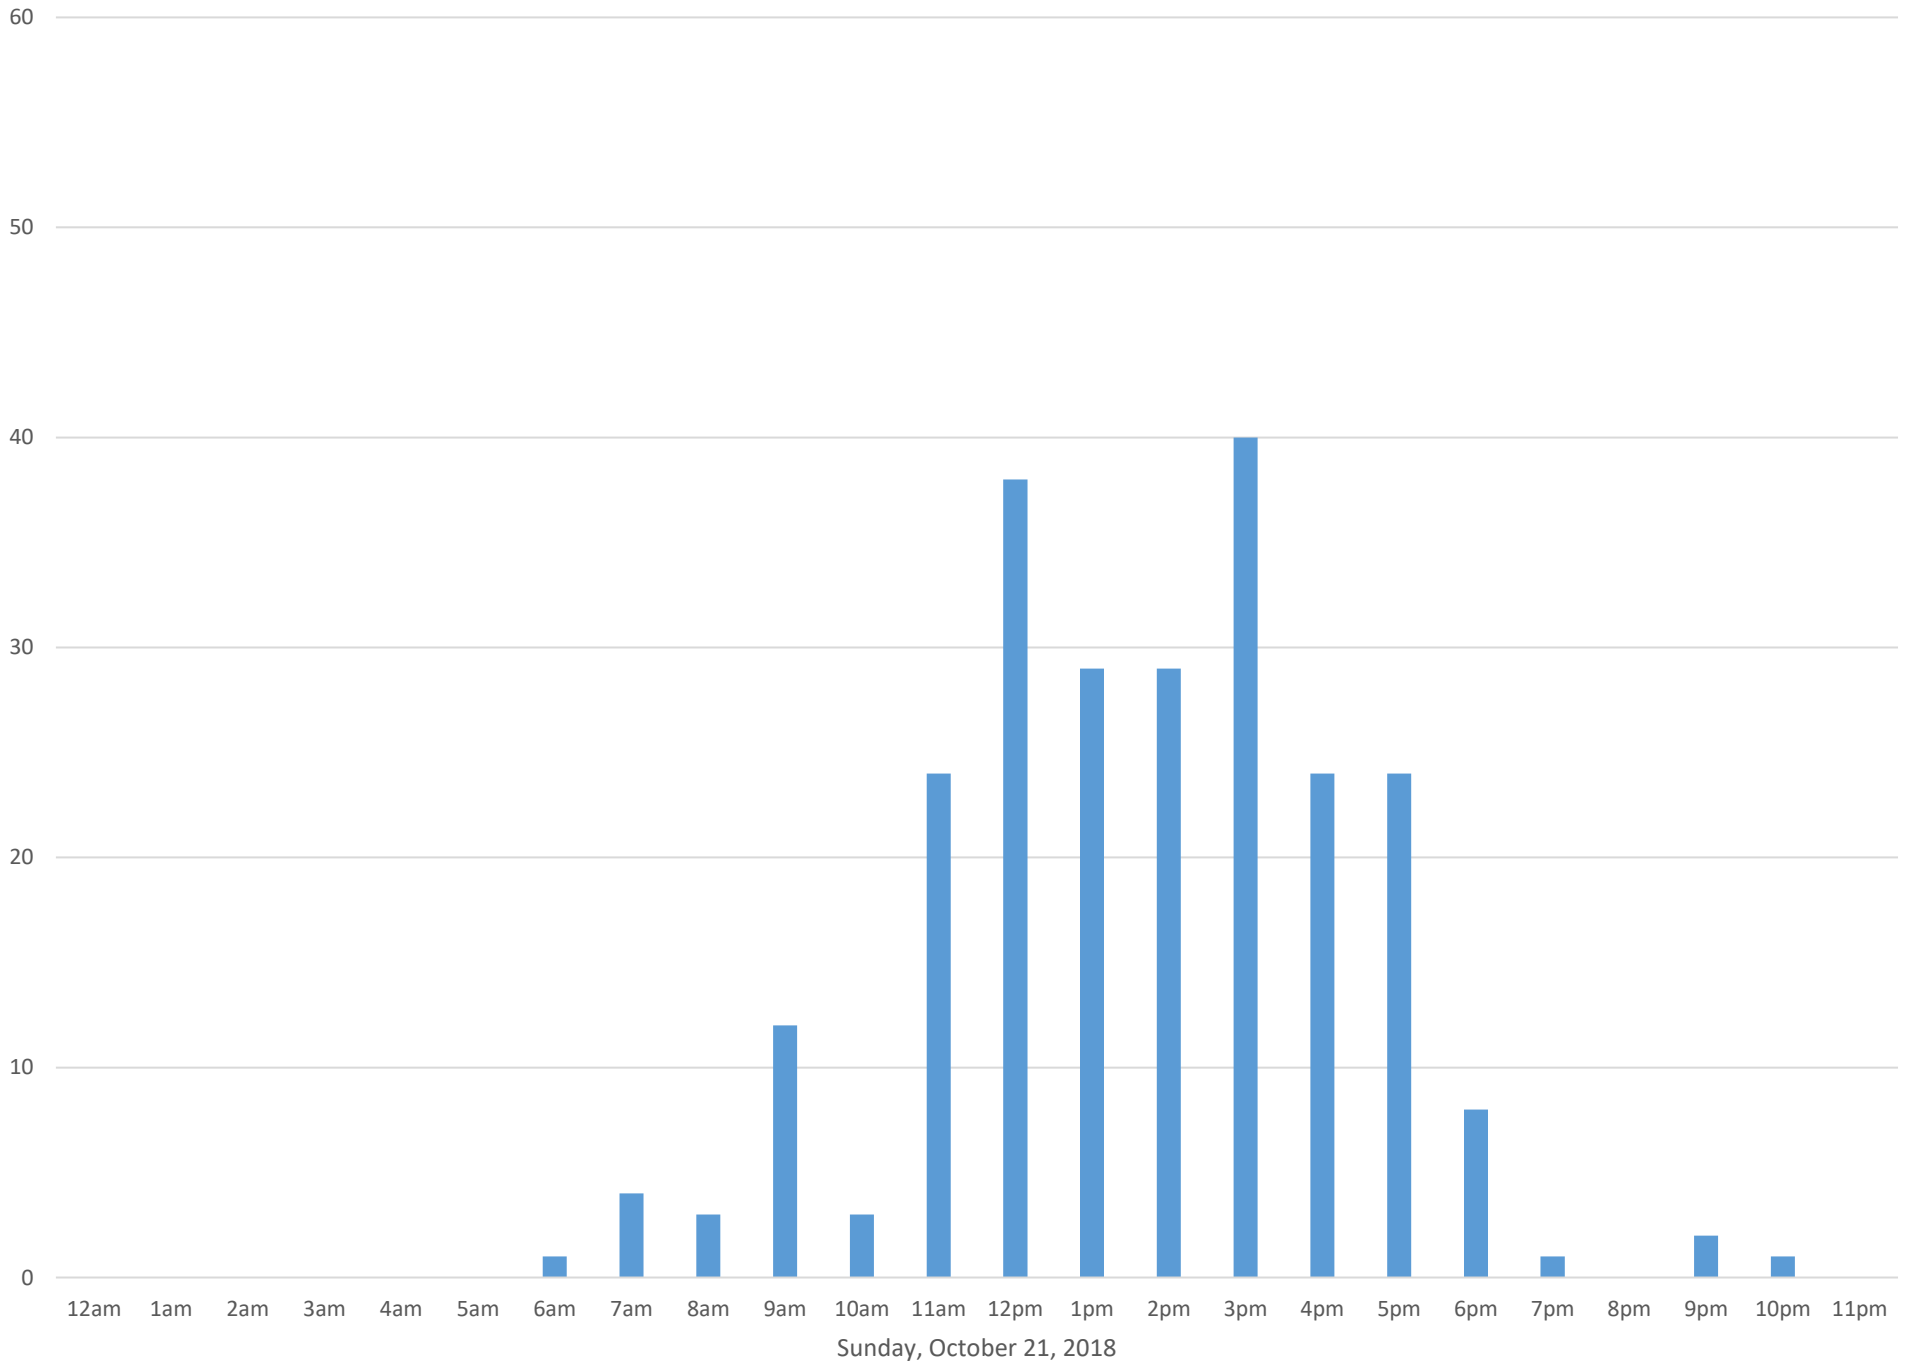

South Bay Trail

Data Summary

Total Count 3,668

Daily Average 118

Average Weekend Day 189

Average Weekday 94

Highest Daily Count 297

Busiest Day of the Week Sunday, October 14, 2018

South Bay Trail October 2018

Monthly Data

Total Count = 3668

South Bay Trail

South Bay Trail

South Bay Trail

Wednesday, October 3, 2018

South Bay Trail

South Bay Trail

South Bay Trail

South Bay Trail

South Bay Trail

South Bay Trail

Tuesday, October 16, 2018

South Bay Trail

South Bay Trail

South Bay Trail

South Bay Trail

South Bay Trail

South Bay Trail

South Bay Trail

Tuesday, October 23, 2018

South Bay Trail

South Bay Trail