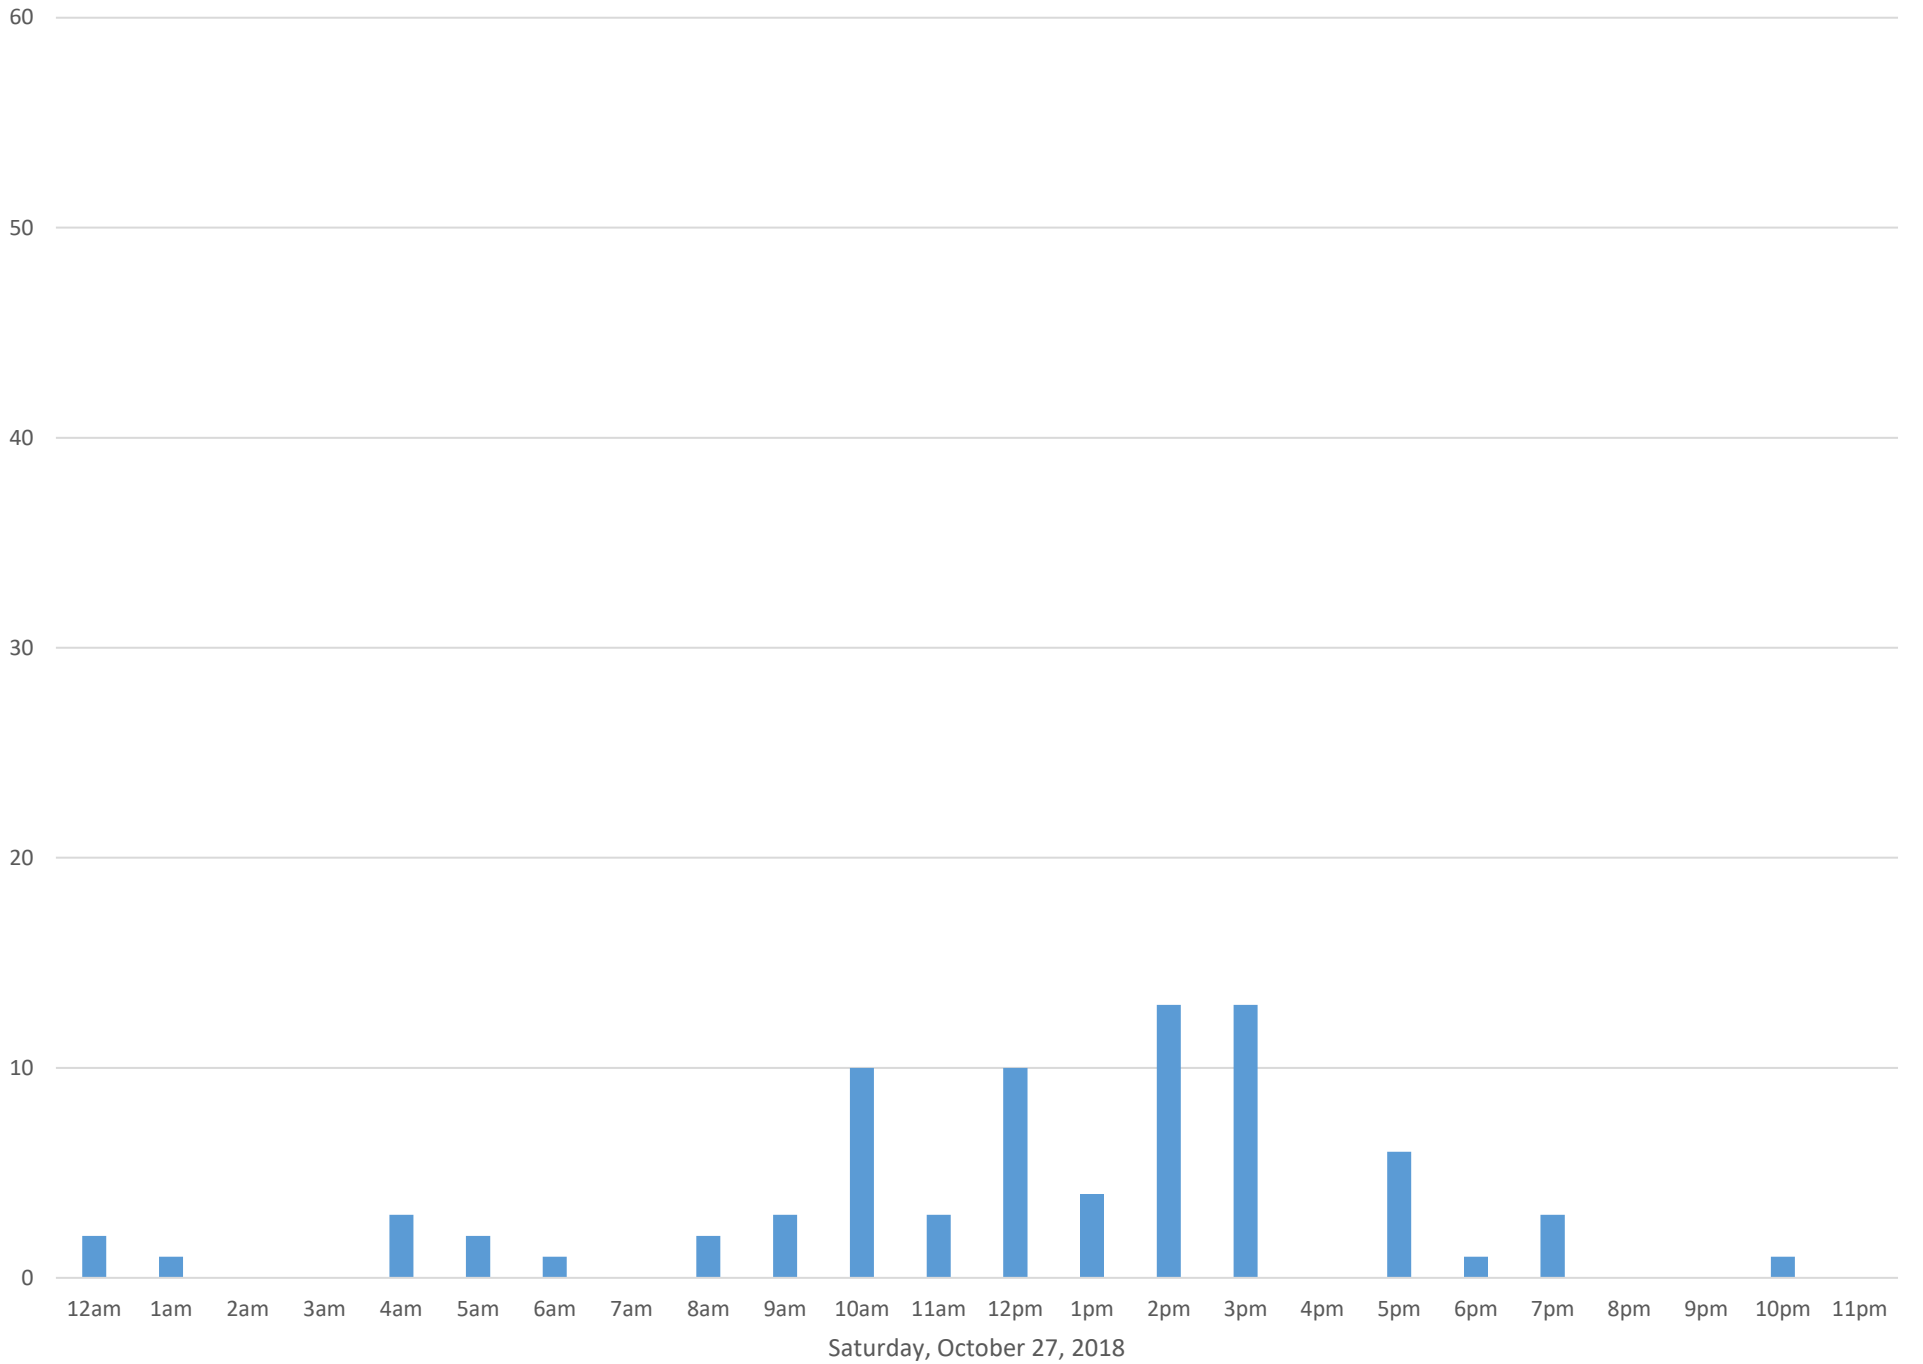

Squalicum Creek Trail

Data Summary

Total Count	2,516
Daily Average	105
Average Weekend Day	96
Average Weekday	108
Highest Daily Count	163
Busiest Day of the Week	Wednesday, October 17, 2018

Weekly Profile

Monday	16%
Tuesday	20%
Wednesday	19%
Thursday	12%
Friday	9%
Saturday	11%
Sunday	12%

Squalicum Creek Trail October 2018

Monthly Data

Total Count = 2516

Squalicum Creek Trail

Squalicum Creek Trail

Squalicum Creek Trail

Thursday, October 25, 2018

Squalicum Creek Trail

Squalicum Creek Trail

Squalicum Creek Trail

Squalicum Creek Trail

Squalicum Creek Trail

Tuesday, October 30, 2018

Squalicum Creek Trail