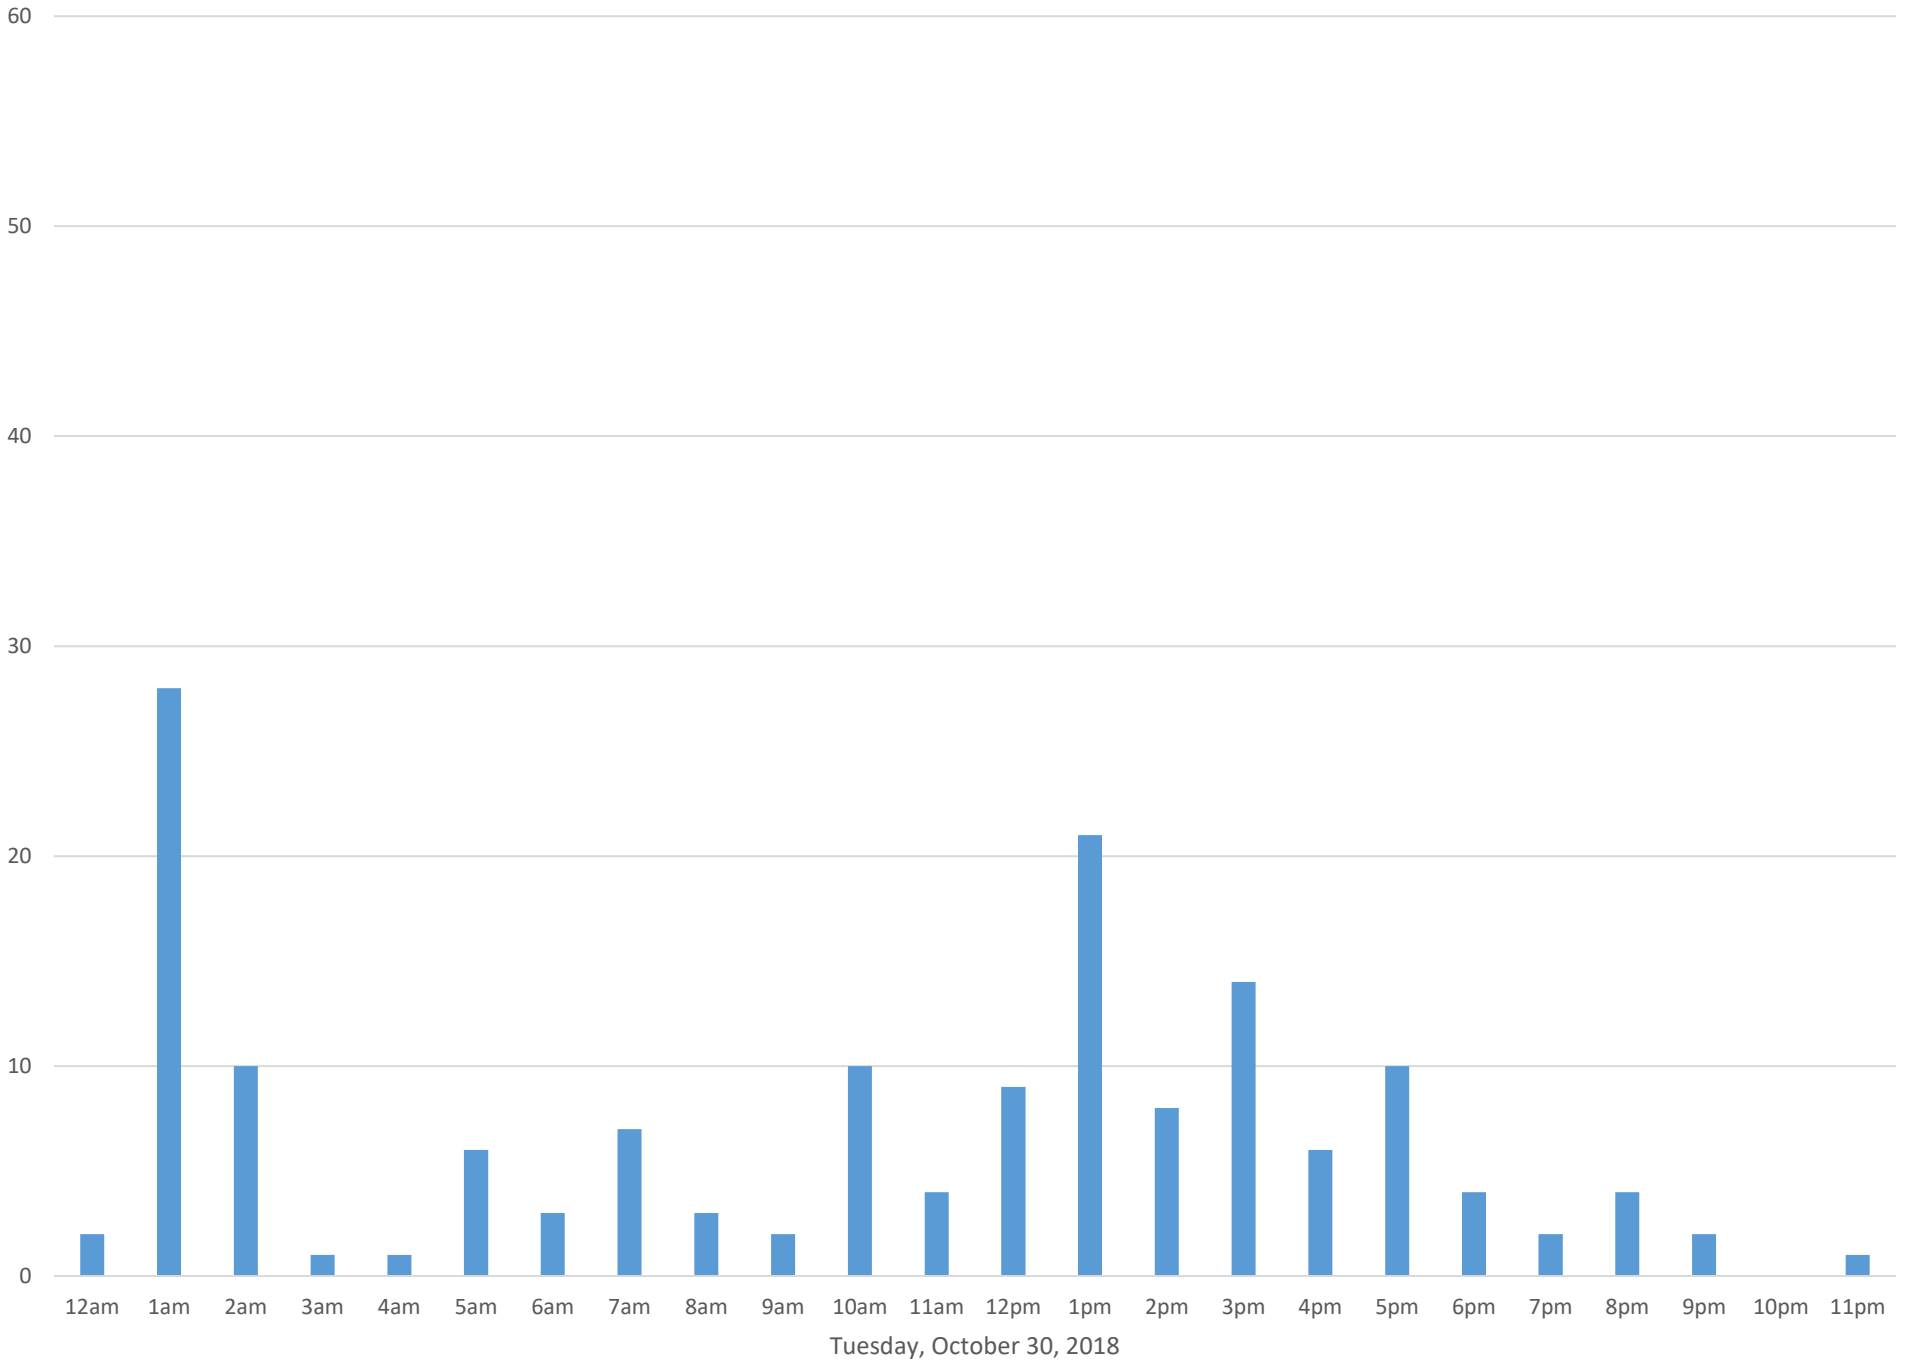

Squalicum Creek Trail

Data Summary

Total Count	2,516
Daily Average	105
Average Weekend Day	96
Average Weekday	108
Highest Daily Count	163
Busiest Day of the Week	Wednesday, October 17, 2018

Weekly Profile

Monday	16%
Tuesday	20%
Wednesday	19%
Thursday	12%
Friday	9%
Saturday	11%
Sunday	12%

Squalicum Creek Trail October 2018

Monthly Data

Total Count = 2516

Squalicum Creek Trail

Squalicum Creek Trail

Squalicum Creek Trail

Thursday, October 25, 2018

Squalicum Creek Trail

Squalicum Creek Trail

Squalicum Creek Trail

Squalicum Creek Trail

Squalicum Creek Trail

Tuesday, October 30, 2018

Squalicum Creek Trail