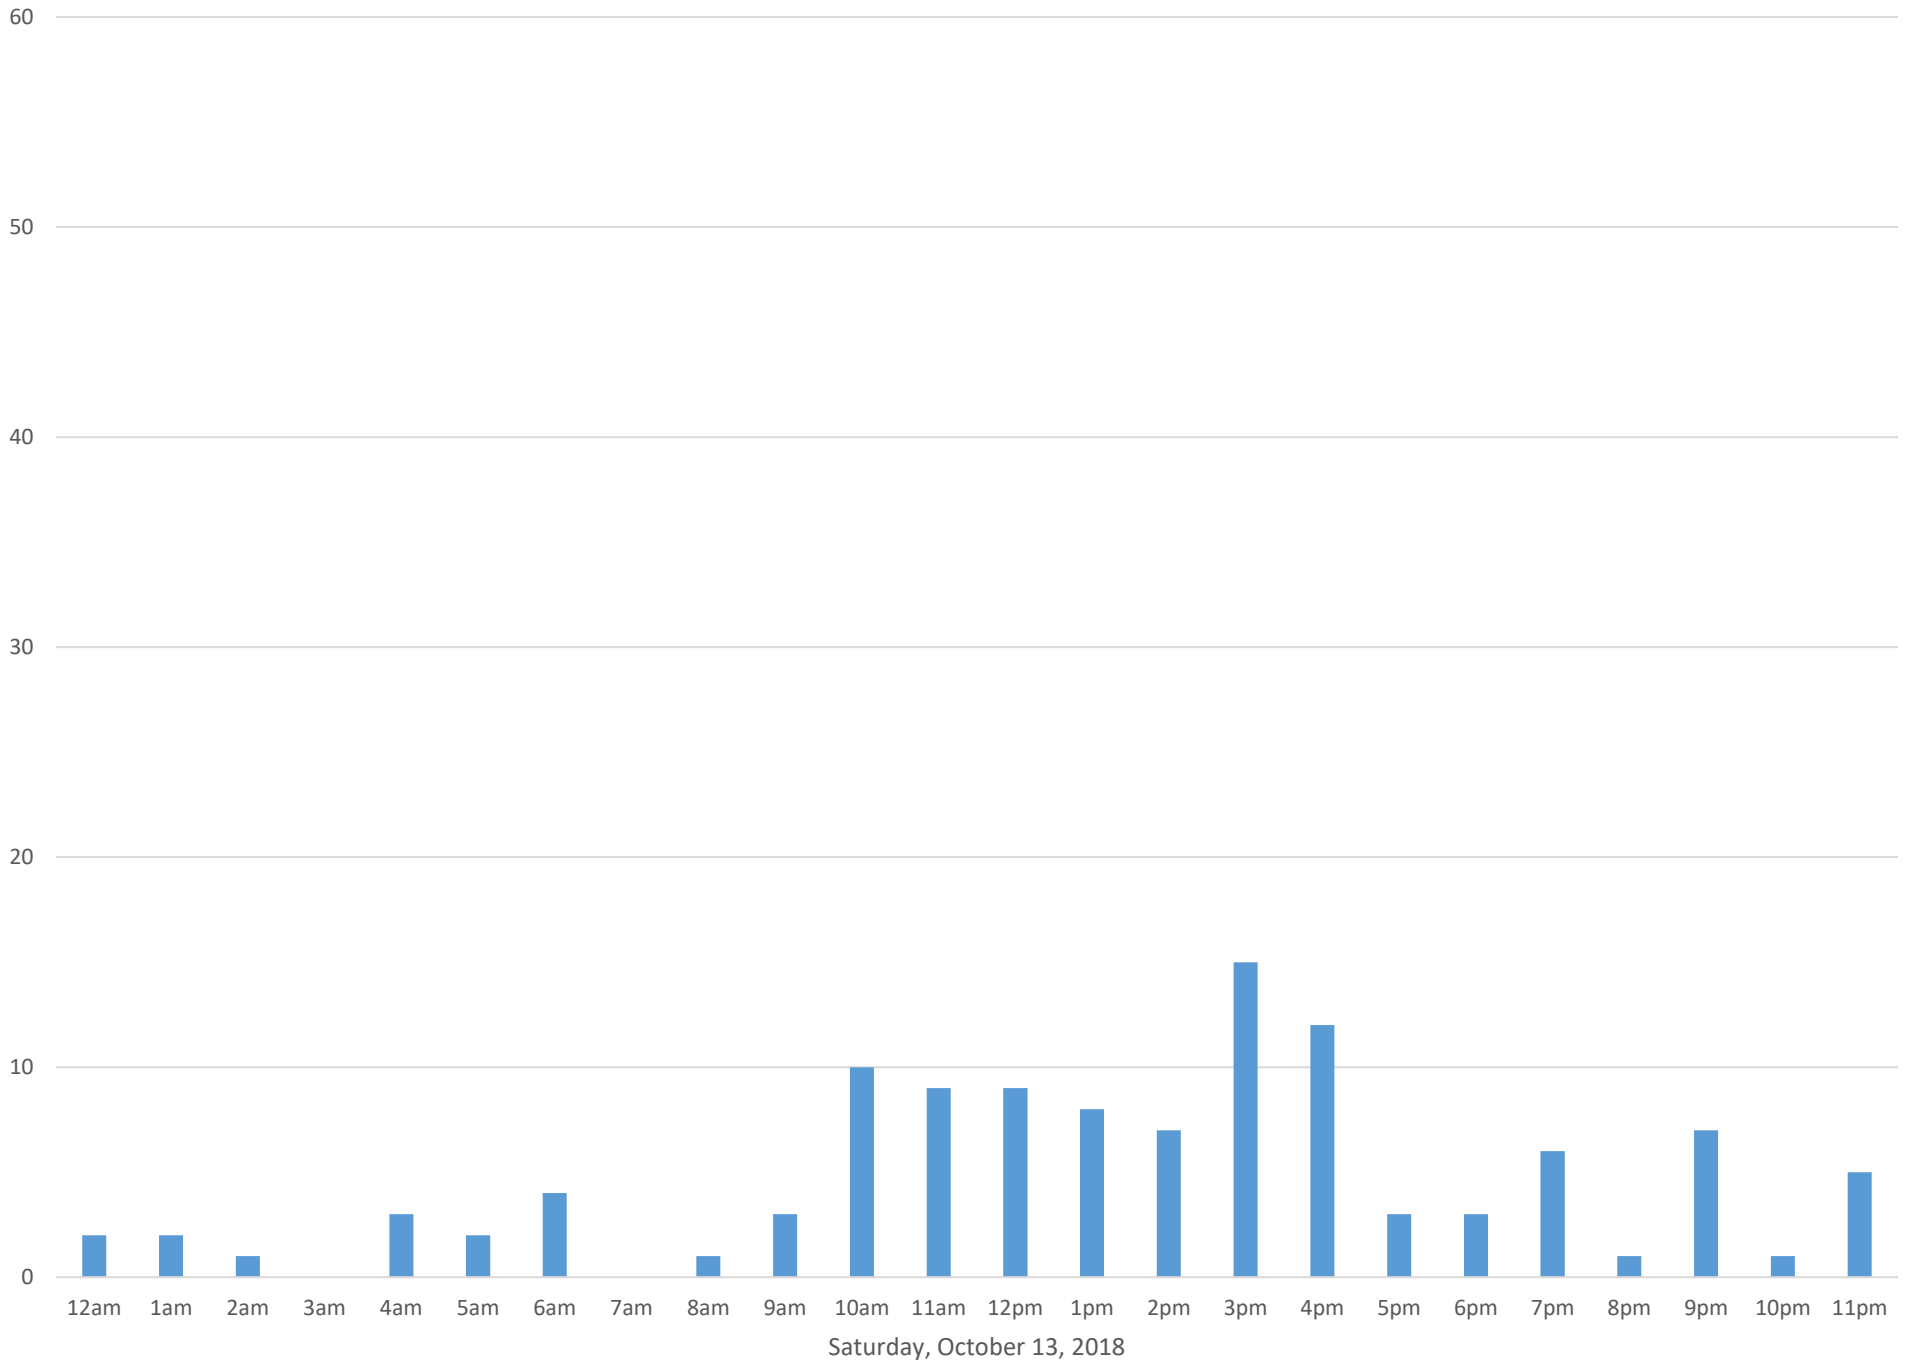

Squalicum Creek Trail

Data Summary

Total Count	2,516
Daily Average	105
Average Weekend Day	96
Average Weekday	108
Highest Daily Count	163
Busiest Day of the Week	Wednesday, October 17, 2018

Weekly Profile

Monday	16%
Tuesday	20%
Wednesday	19%
Thursday	12%
Friday	9%
Saturday	11%
Sunday	12%

Squalicum Creek Trail October 2018

Monthly Data

Total Count = 2516

Squalicum Creek Trail

Squalicum Creek Trail

Squalicum Creek Trail

Squalicum Creek Trail

Squalicum Creek Trail

Friday, October 12, 2018

Squalicum Creek Trail

Squalicum Creek Trail

Squalicum Creek Trail

Squalicum Creek Trail

Squalicum Creek Trail