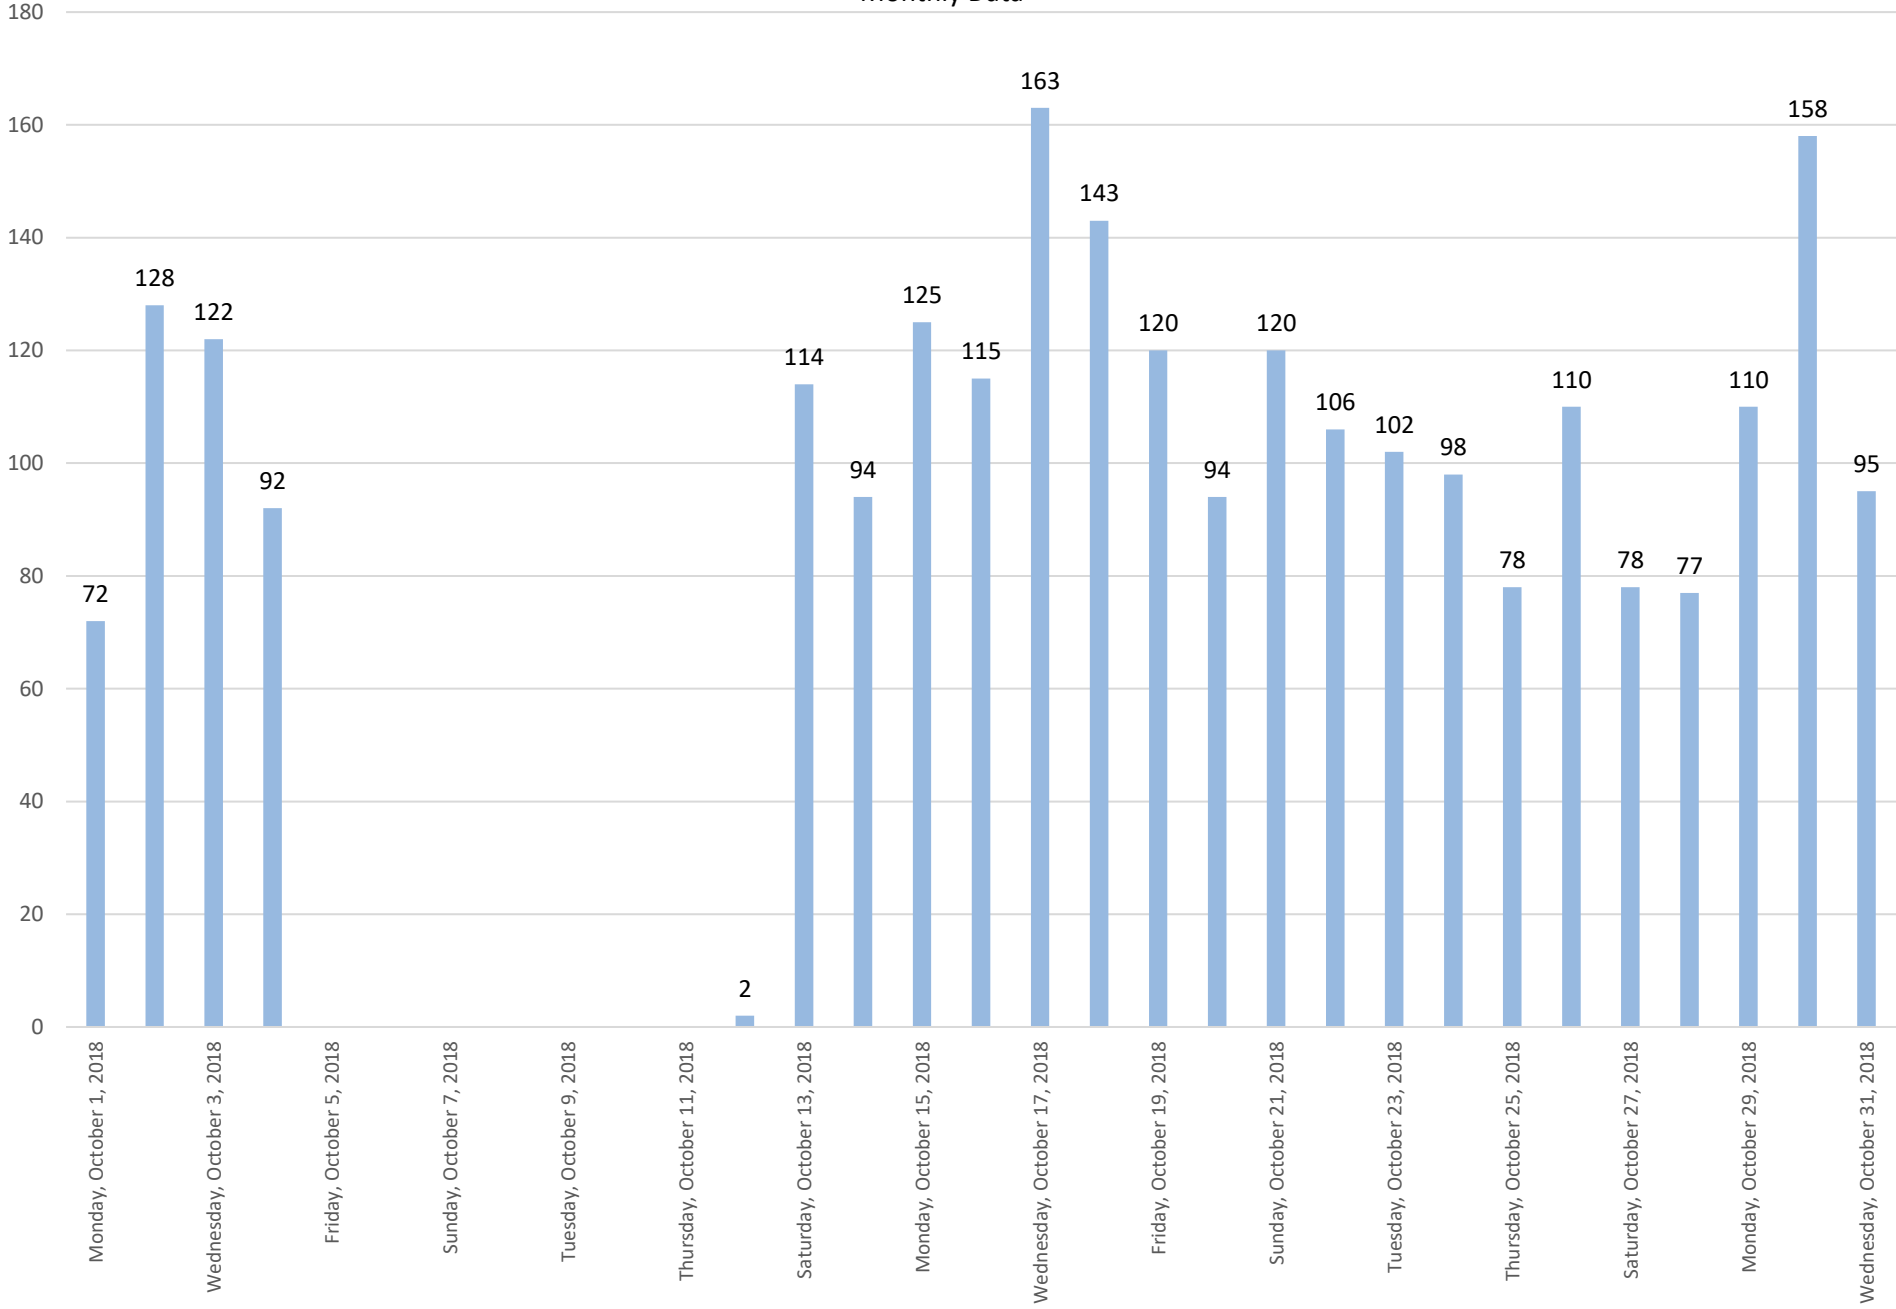

Squalicum Creek Trail

Data Summary

Total Count	2,516
Daily Average	105
Average Weekend Day	96
Average Weekday	108
Highest Daily Count	163
Busiest Day of the Week	Wednesday, October 17, 2018

Weekly Profile

Monday	16%
Tuesday	20%
Wednesday	19%
Thursday	12%
Friday	9%
Saturday	11%
Sunday	12%

Squalicum Creek Trail October 2018

Monthly Data

Total Count = 2516

Squalicum Creek Trail

Squalicum Creek Trail

Squalicum Creek Trail

Squalicum Creek Trail

Squalicum Creek Trail

Friday, October 12, 2018

Squalicum Creek Trail

Squalicum Creek Trail

Squalicum Creek Trail

Squalicum Creek Trail

Squalicum Creek Trail