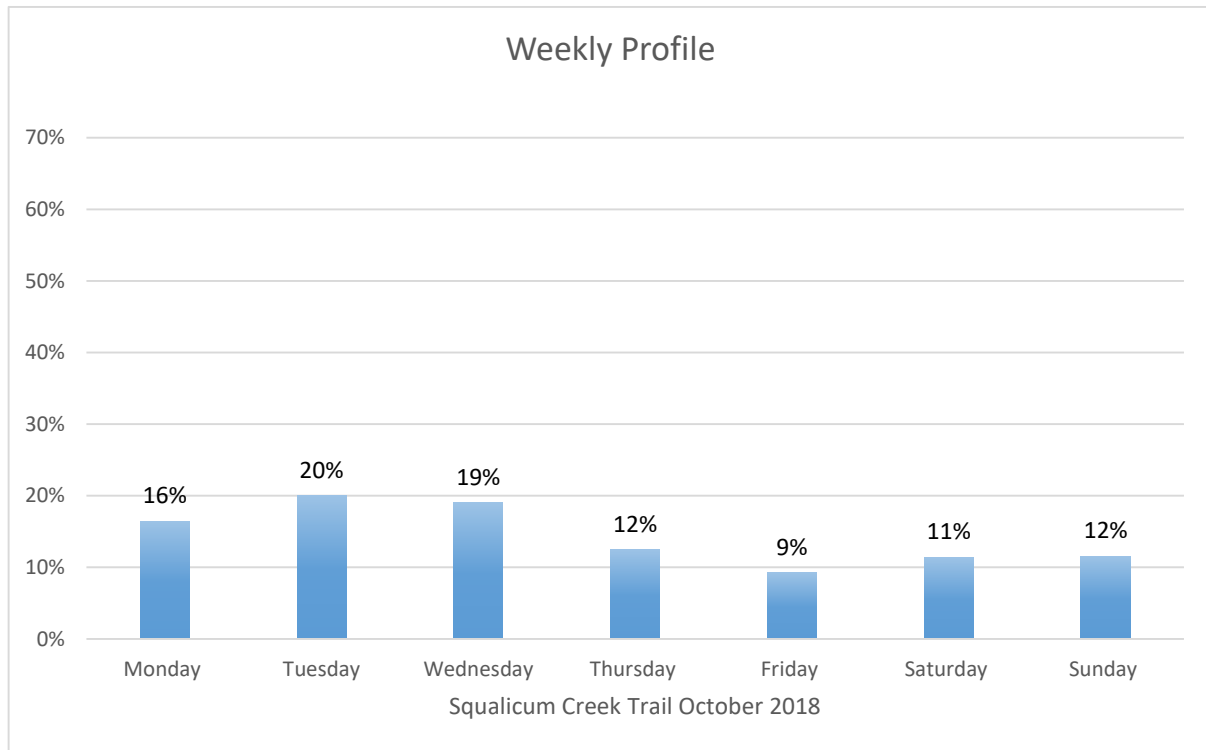

Squalicum Creek Trail

Data Summary

Total Count	2,516
Daily Average	105
Average Weekend Day	96
Average Weekday	108
Highest Daily Count	163
Busiest Day of the Week	Wednesday, October 17, 2018

Weekly Profile

Monday	16%
Tuesday	20%
Wednesday	19%
Thursday	12%
Friday	9%
Saturday	11%
Sunday	12%

Squalicum Creek Trail October 2018

Monthly Data

Total Count = 2516

Squalicum Creek Trail

Squalicum Creek Trail

Squalicum Creek Trail