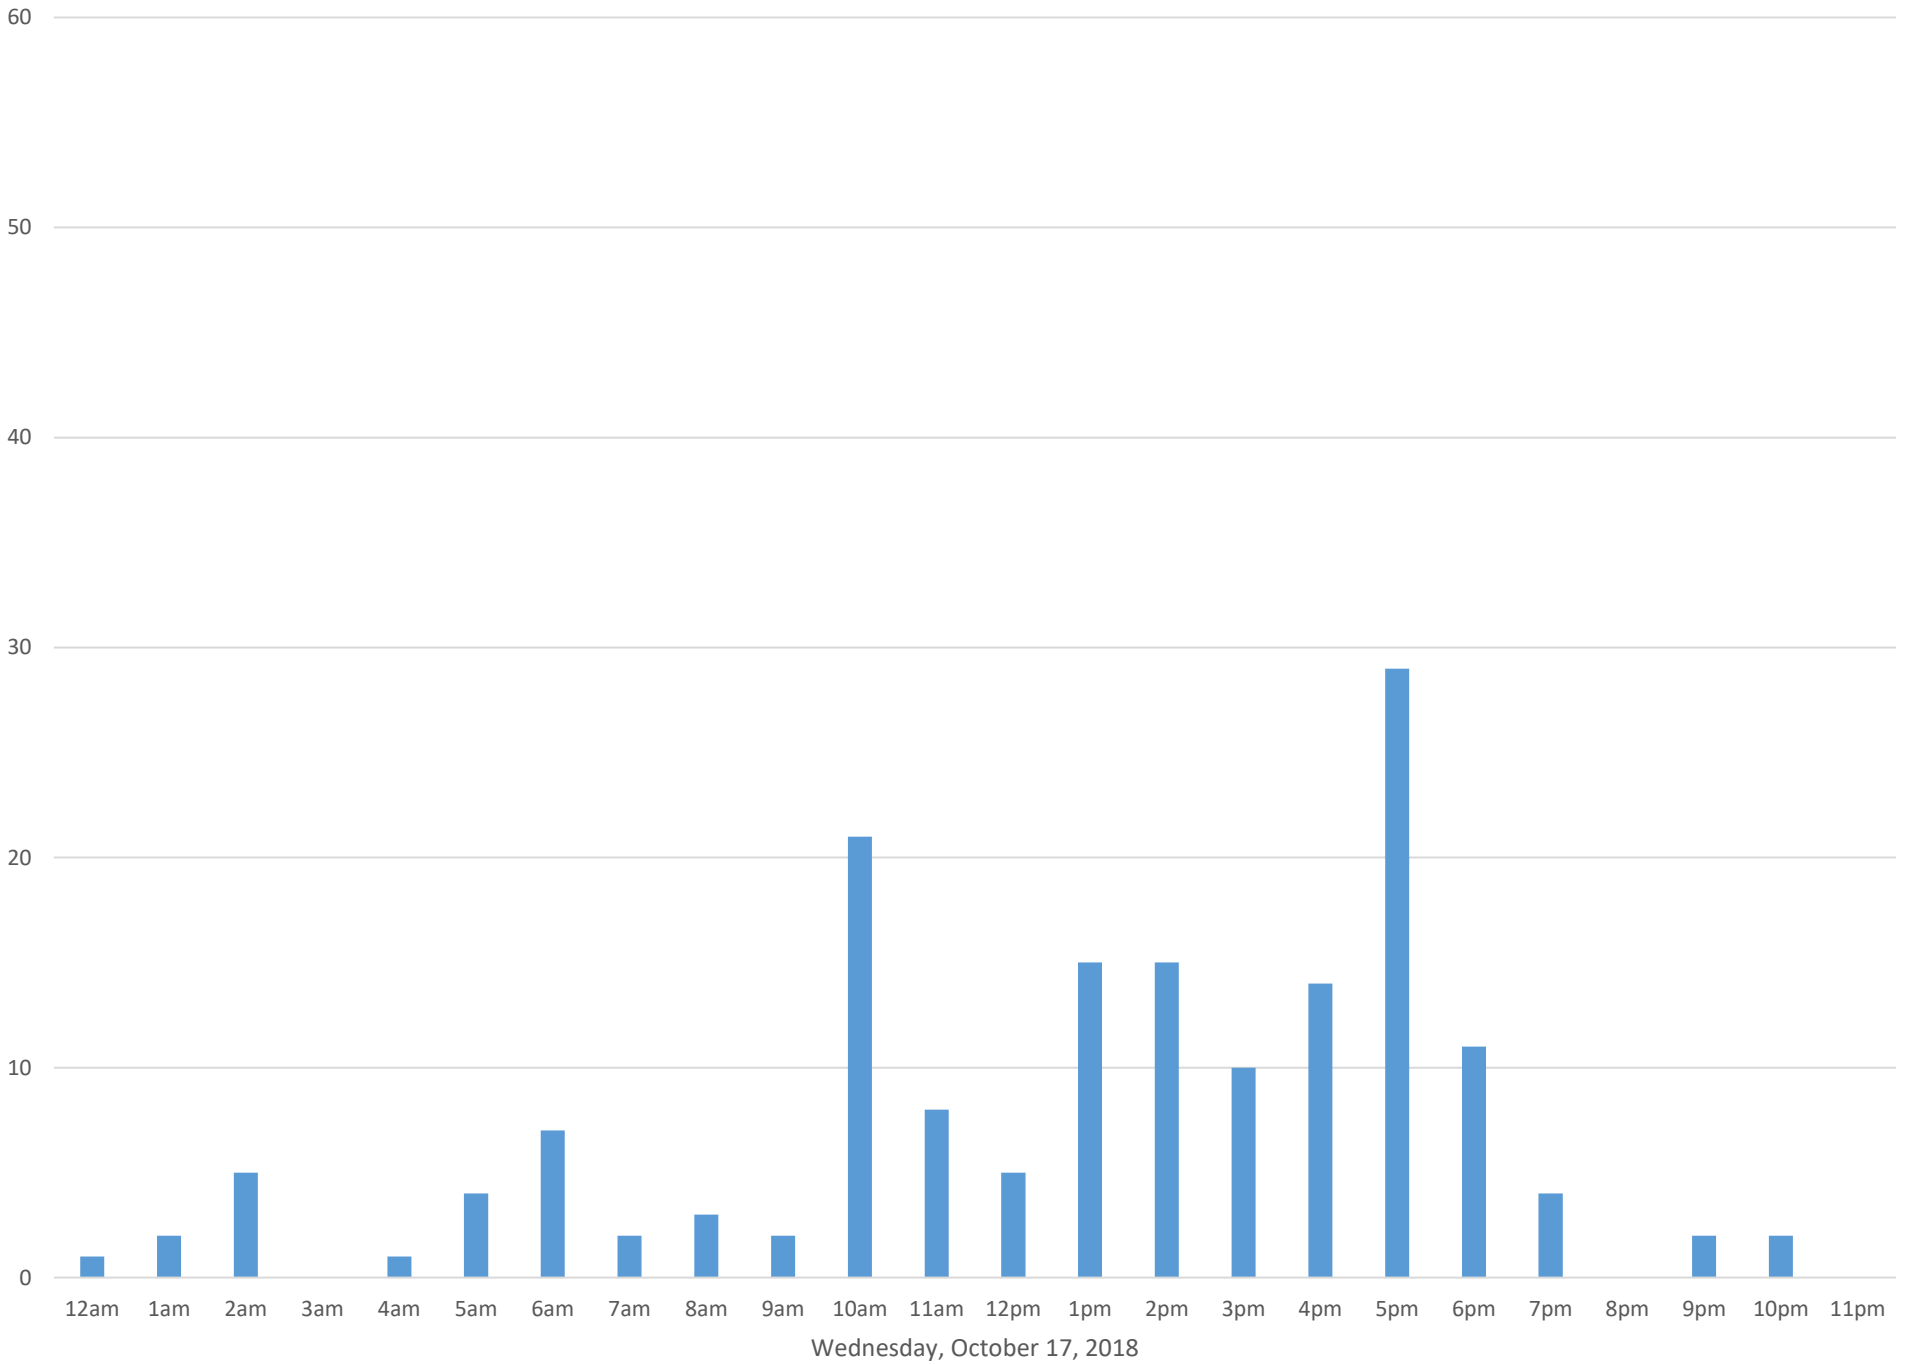

Squalicum Creek Trail

Data Summary

Total Count	2,516
Daily Average	105
Average Weekend Day	96
Average Weekday	108
Highest Daily Count	163
Busiest Day of the Week	Wednesday, October 17, 2018

Weekly Profile

Monday	16%
Tuesday	20%
Wednesday	19%
Thursday	12%
Friday	9%
Saturday	11%
Sunday	12%

Squalicum Creek Trail October 2018

Monthly Data

Total Count = 2516

Squalicum Creek Trail

Squalicum Creek Trail

Squalicum Creek Trail

Squalicum Creek Trail

Squalicum Creek Trail

Friday, October 12, 2018

Squalicum Creek Trail

Squalicum Creek Trail

Squalicum Creek Trail

Squalicum Creek Trail

Squalicum Creek Trail