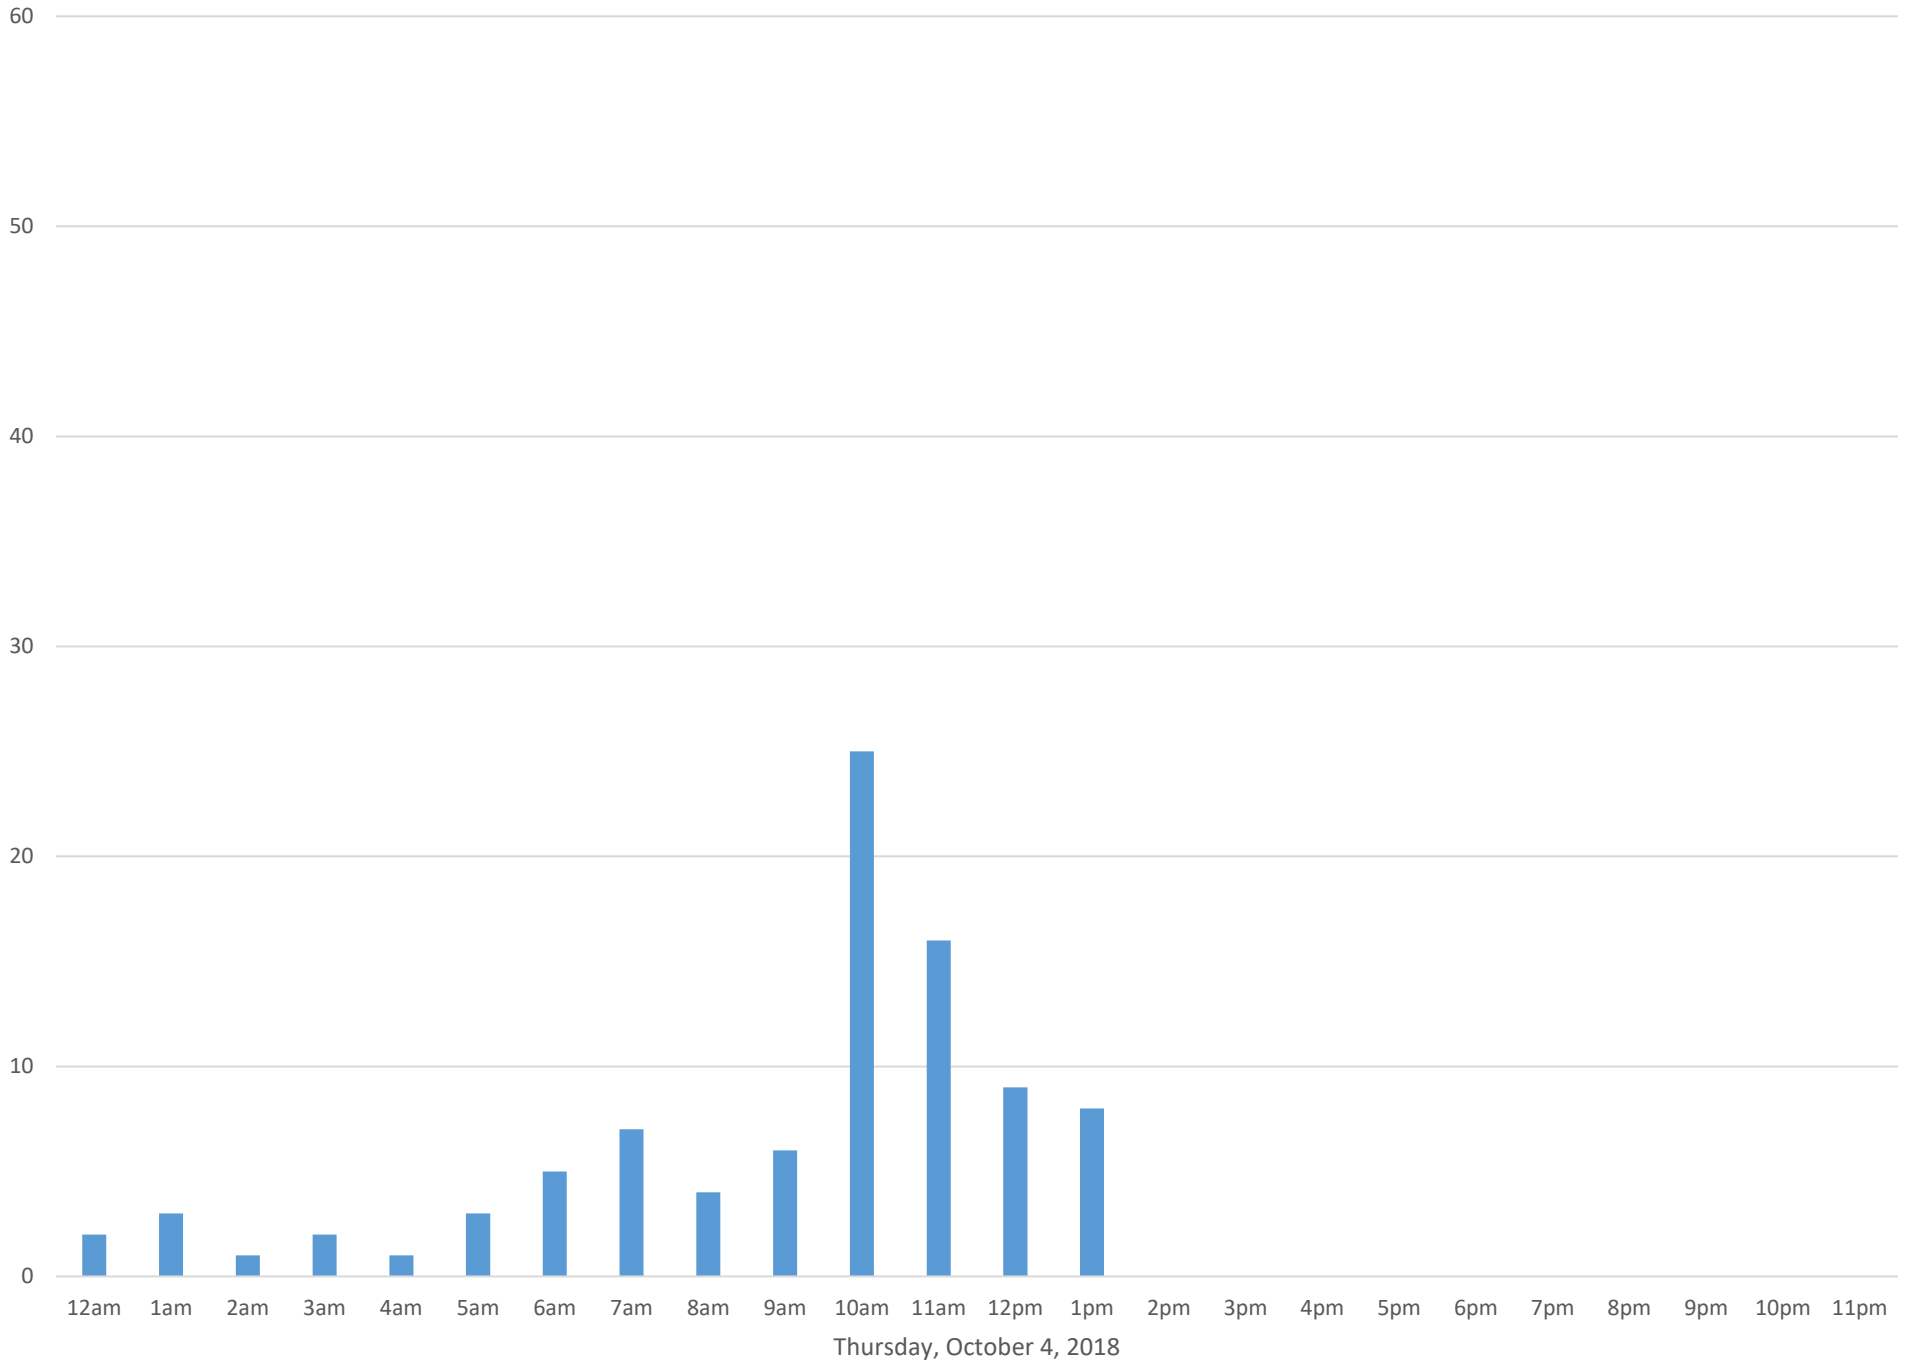

Squalicum Creek Trail

Data Summary

Total Count	2,516
Daily Average	105
Average Weekend Day	96
Average Weekday	108
Highest Daily Count	163
Busiest Day of the Week	Wednesday, October 17, 2018

Weekly Profile

Monday	16%
Tuesday	20%
Wednesday	19%
Thursday	12%
Friday	9%
Saturday	11%
Sunday	12%

Squalicum Creek Trail October 2018

Monthly Data

Total Count = 2516

Squalicum Creek Trail

Squalicum Creek Trail

Squalicum Creek Trail

Squalicum Creek Trail

Squalicum Creek Trail

Friday, October 12, 2018

Squalicum Creek Trail

Squalicum Creek Trail

Squalicum Creek Trail

Squalicum Creek Trail

Squalicum Creek Trail