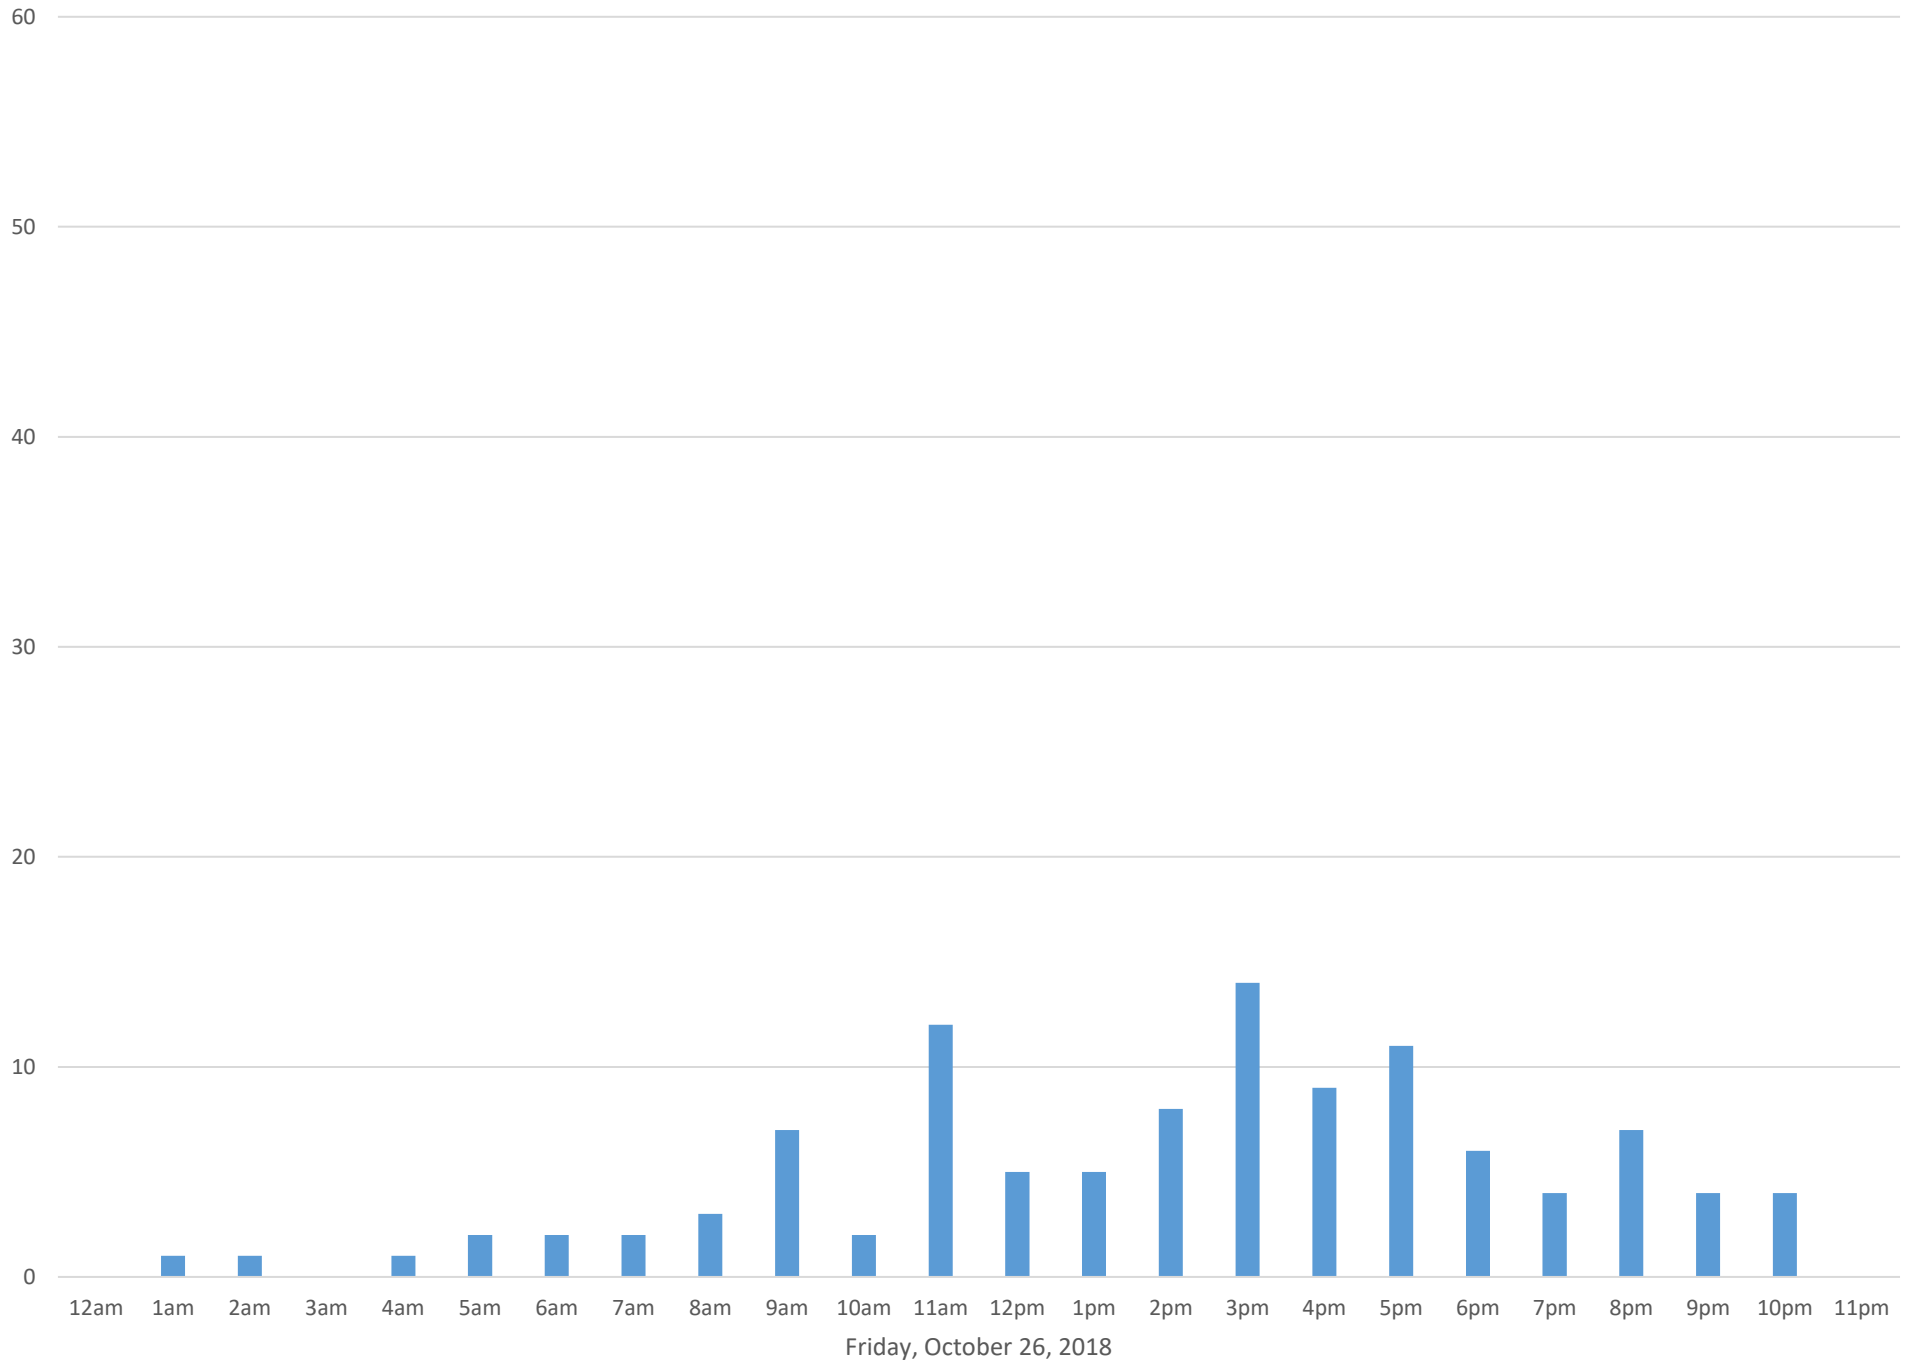

Squalicum Creek Trail

Data Summary

Total Count	2,516
Daily Average	105
Average Weekend Day	96
Average Weekday	108
Highest Daily Count	163
Busiest Day of the Week	Wednesday, October 17, 2018

Weekly Profile

Monday	16%
Tuesday	20%
Wednesday	19%
Thursday	12%
Friday	9%
Saturday	11%
Sunday	12%

Squalicum Creek Trail October 2018

Monthly Data

Total Count = 2516

Squalicum Creek Trail

Squalicum Creek Trail

Squalicum Creek Trail

Thursday, October 25, 2018

Squalicum Creek Trail

Squalicum Creek Trail

Squalicum Creek Trail

Squalicum Creek Trail

Squalicum Creek Trail

Tuesday, October 30, 2018

Squalicum Creek Trail