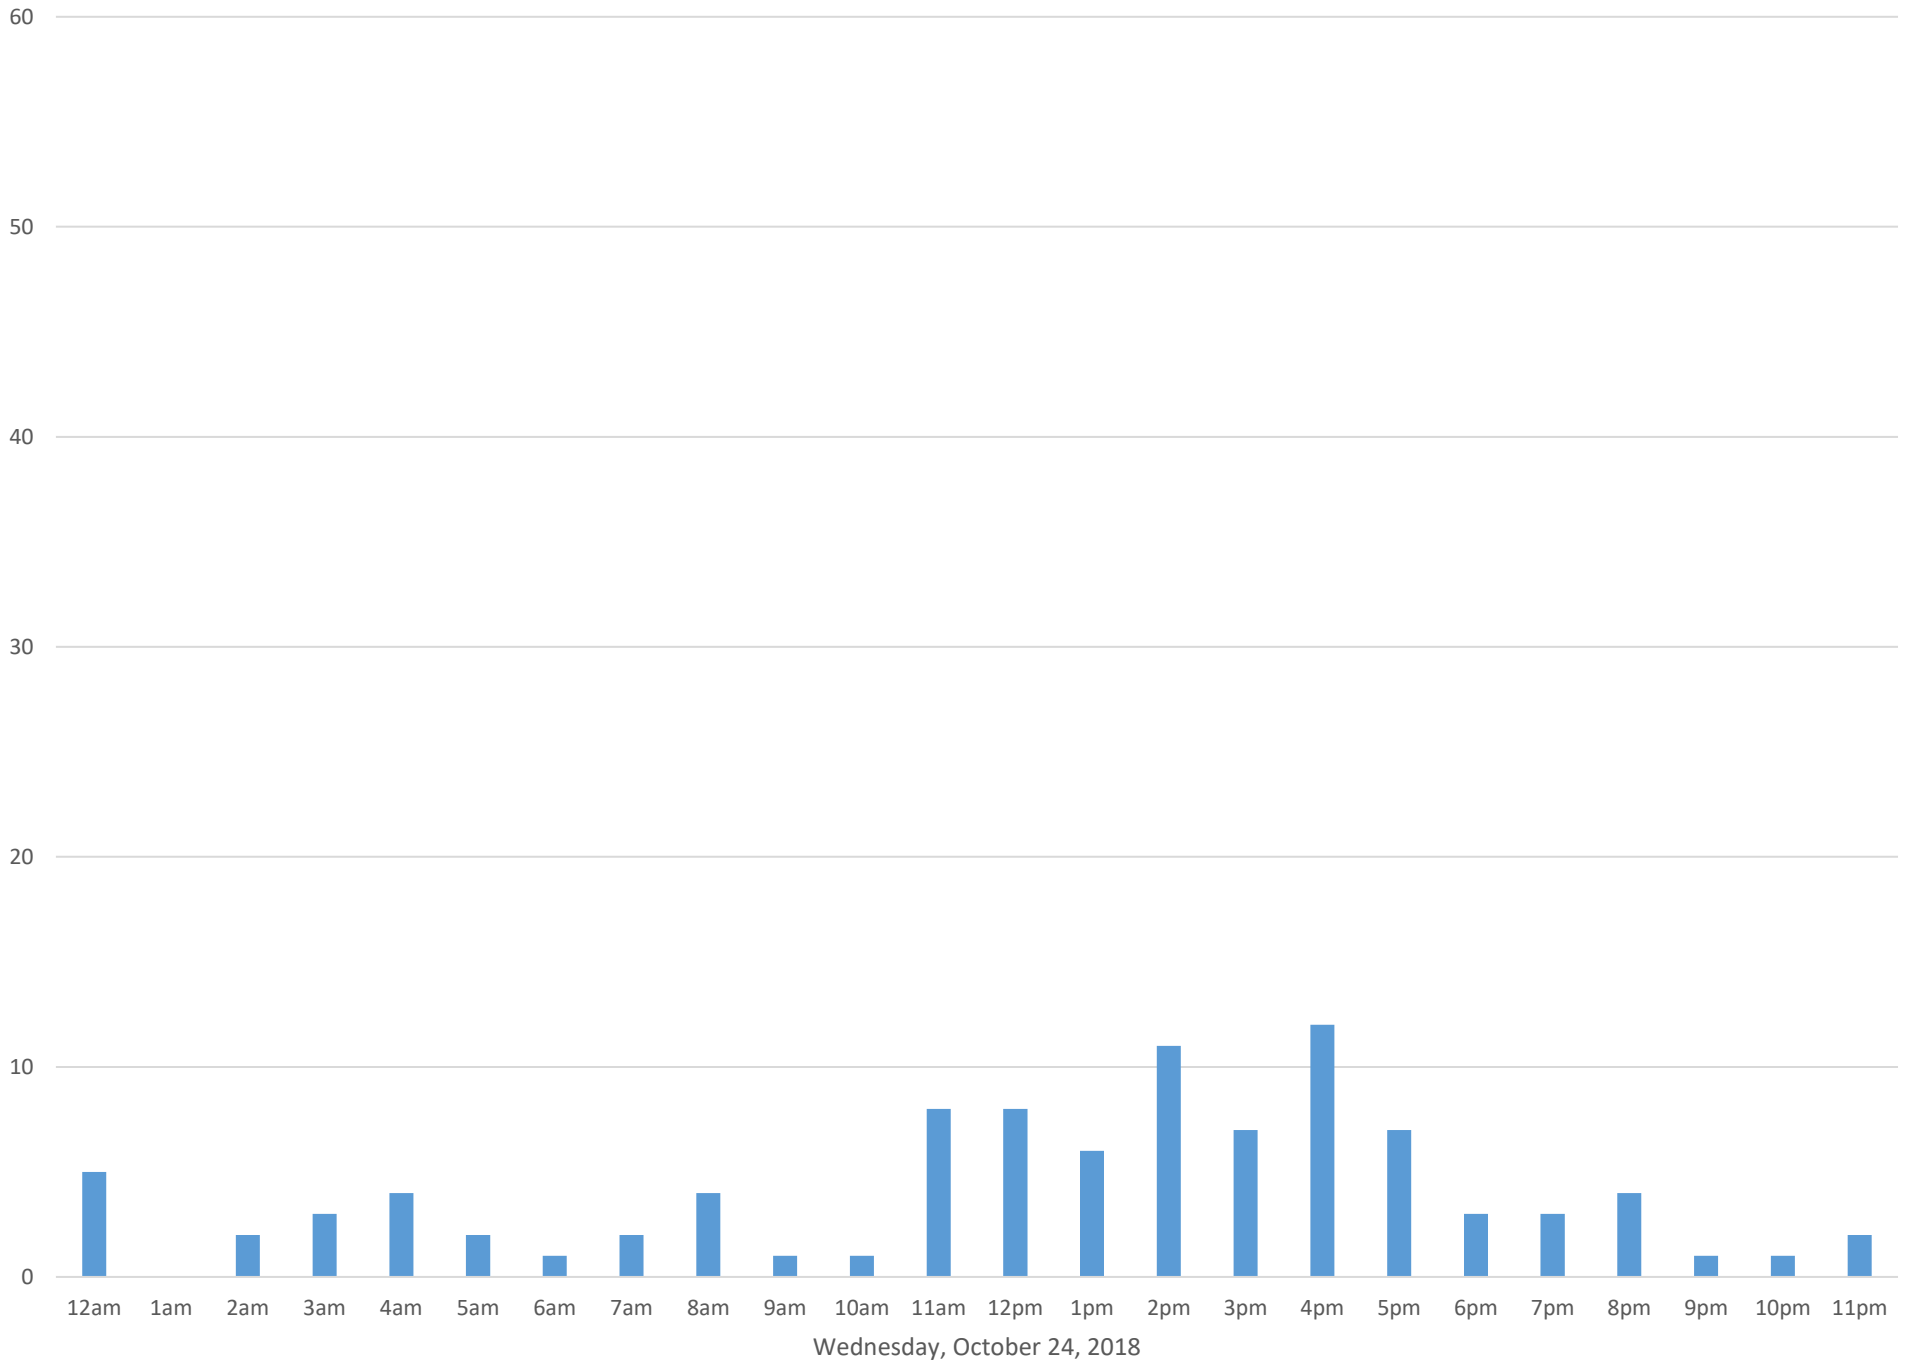

Squalicum Creek Trail

Data Summary

Total Count	2,516
Daily Average	105
Average Weekend Day	96
Average Weekday	108
Highest Daily Count	163
Busiest Day of the Week	Wednesday, October 17, 2018

Weekly Profile

Monday	16%
Tuesday	20%
Wednesday	19%
Thursday	12%
Friday	9%
Saturday	11%
Sunday	12%

Squalicum Creek Trail October 2018

Monthly Data

Total Count = 2516

Squalicum Creek Trail

Squalicum Creek Trail

Squalicum Creek Trail

Squalicum Creek Trail

Squalicum Creek Trail

Squalicum Creek Trail

Squalicum Creek Trail

Squalicum Creek Trail

Squalicum Creek Trail

Squalicum Creek Trail

Squalicum Creek Trail

Thursday, October 25, 2018

Squalicum Creek Trail

Squalicum Creek Trail

Squalicum Creek Trail

Squalicum Creek Trail

Squalicum Creek Trail

Tuesday, October 30, 2018

Squalicum Creek Trail