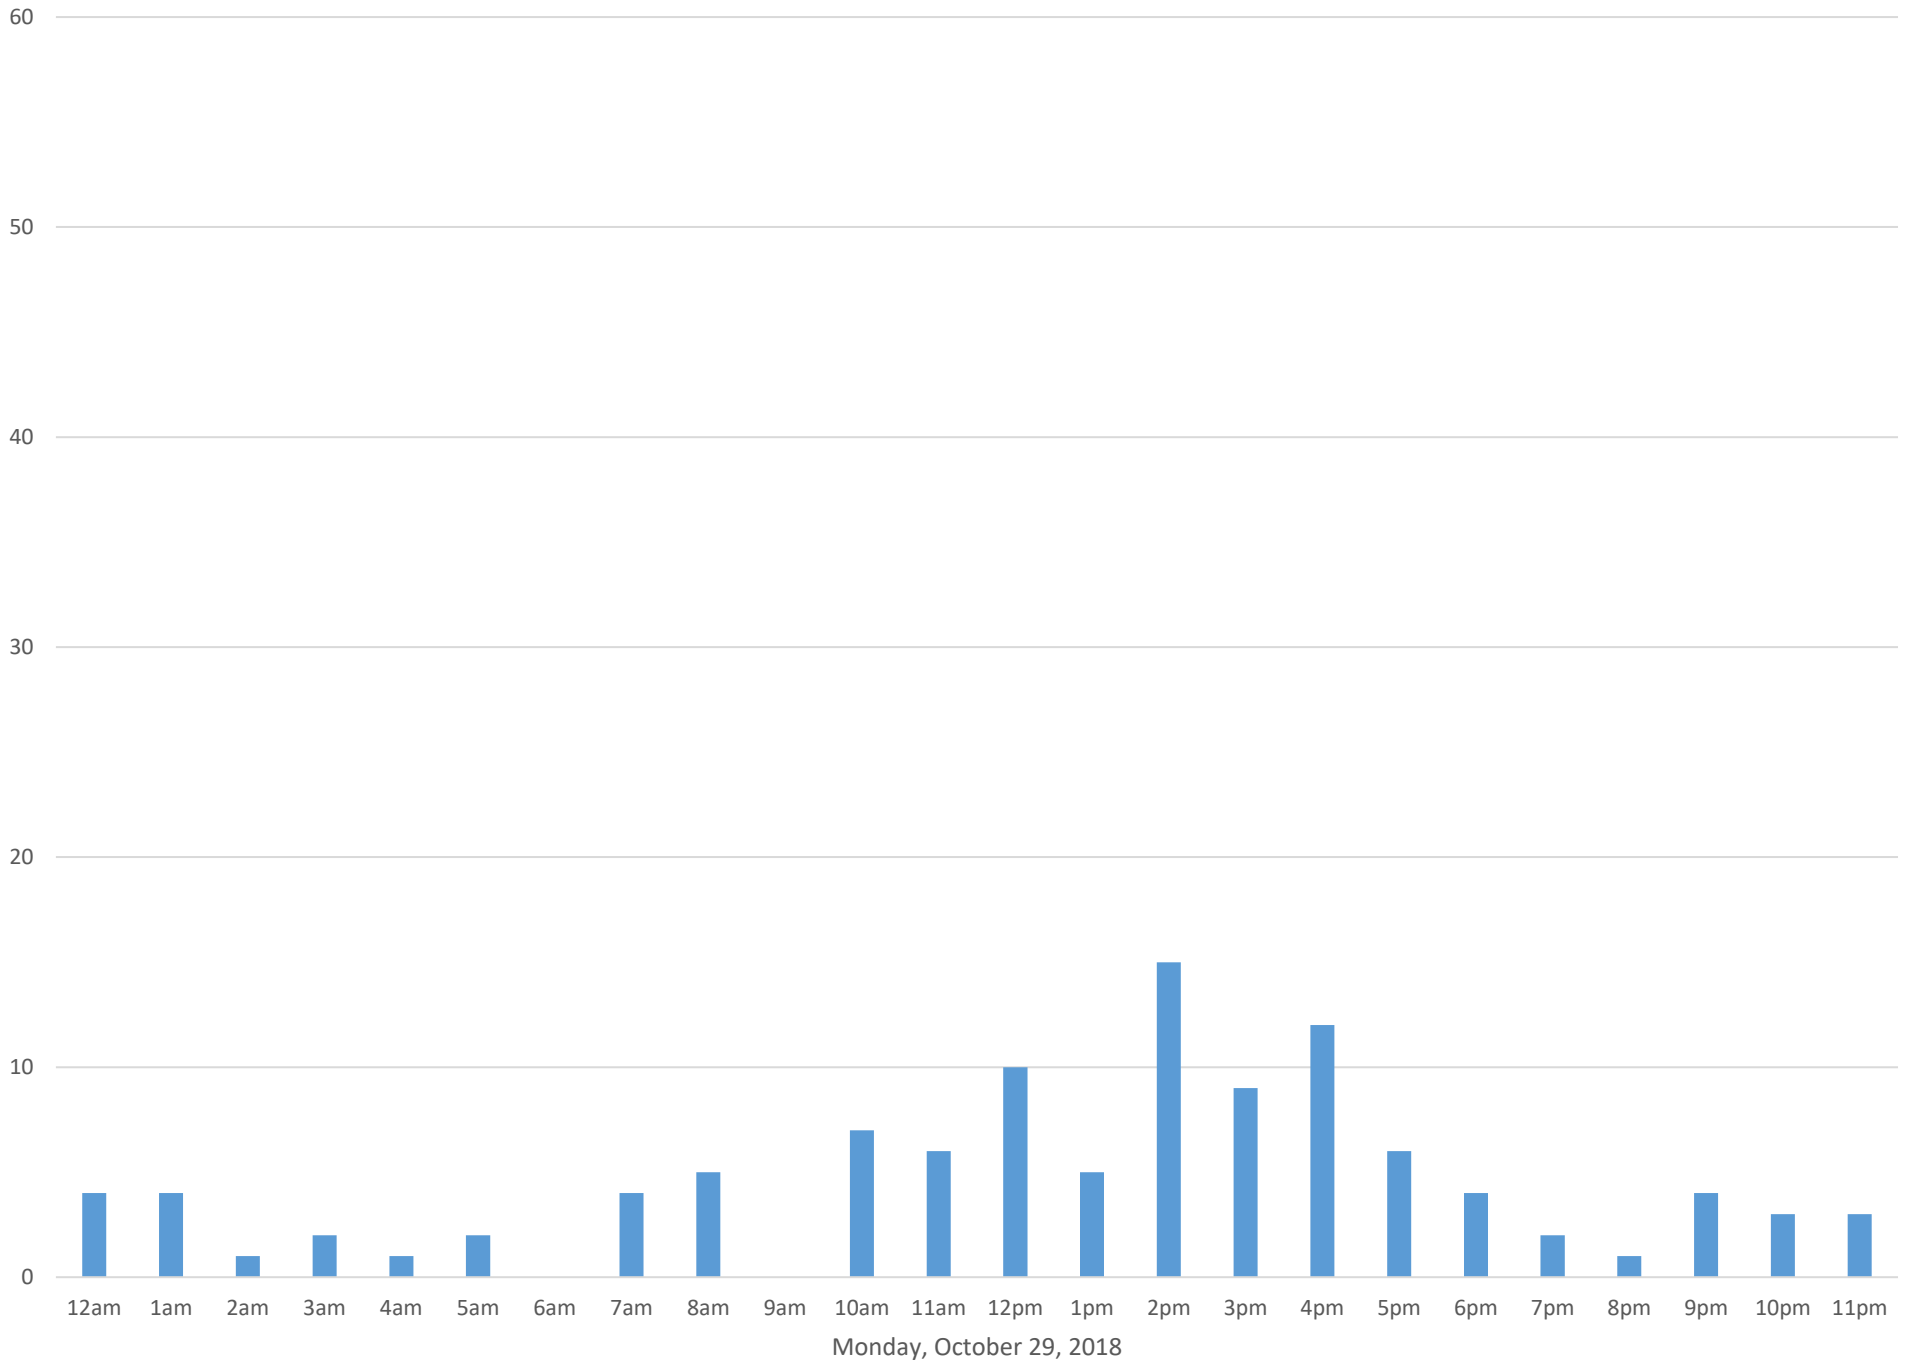

Squalicum Creek Trail

Data Summary

Total Count	2,516
Daily Average	105
Average Weekend Day	96
Average Weekday	108
Highest Daily Count	163
Busiest Day of the Week	Wednesday, October 17, 2018

Weekly Profile

Monday	16%
Tuesday	20%
Wednesday	19%
Thursday	12%
Friday	9%
Saturday	11%
Sunday	12%

Squalicum Creek Trail October 2018

Monthly Data

Total Count = 2516

Squalicum Creek Trail

Squalicum Creek Trail

Squalicum Creek Trail

Thursday, October 25, 2018

Squalicum Creek Trail

Squalicum Creek Trail

Squalicum Creek Trail

Squalicum Creek Trail

Squalicum Creek Trail

Tuesday, October 30, 2018

Squalicum Creek Trail