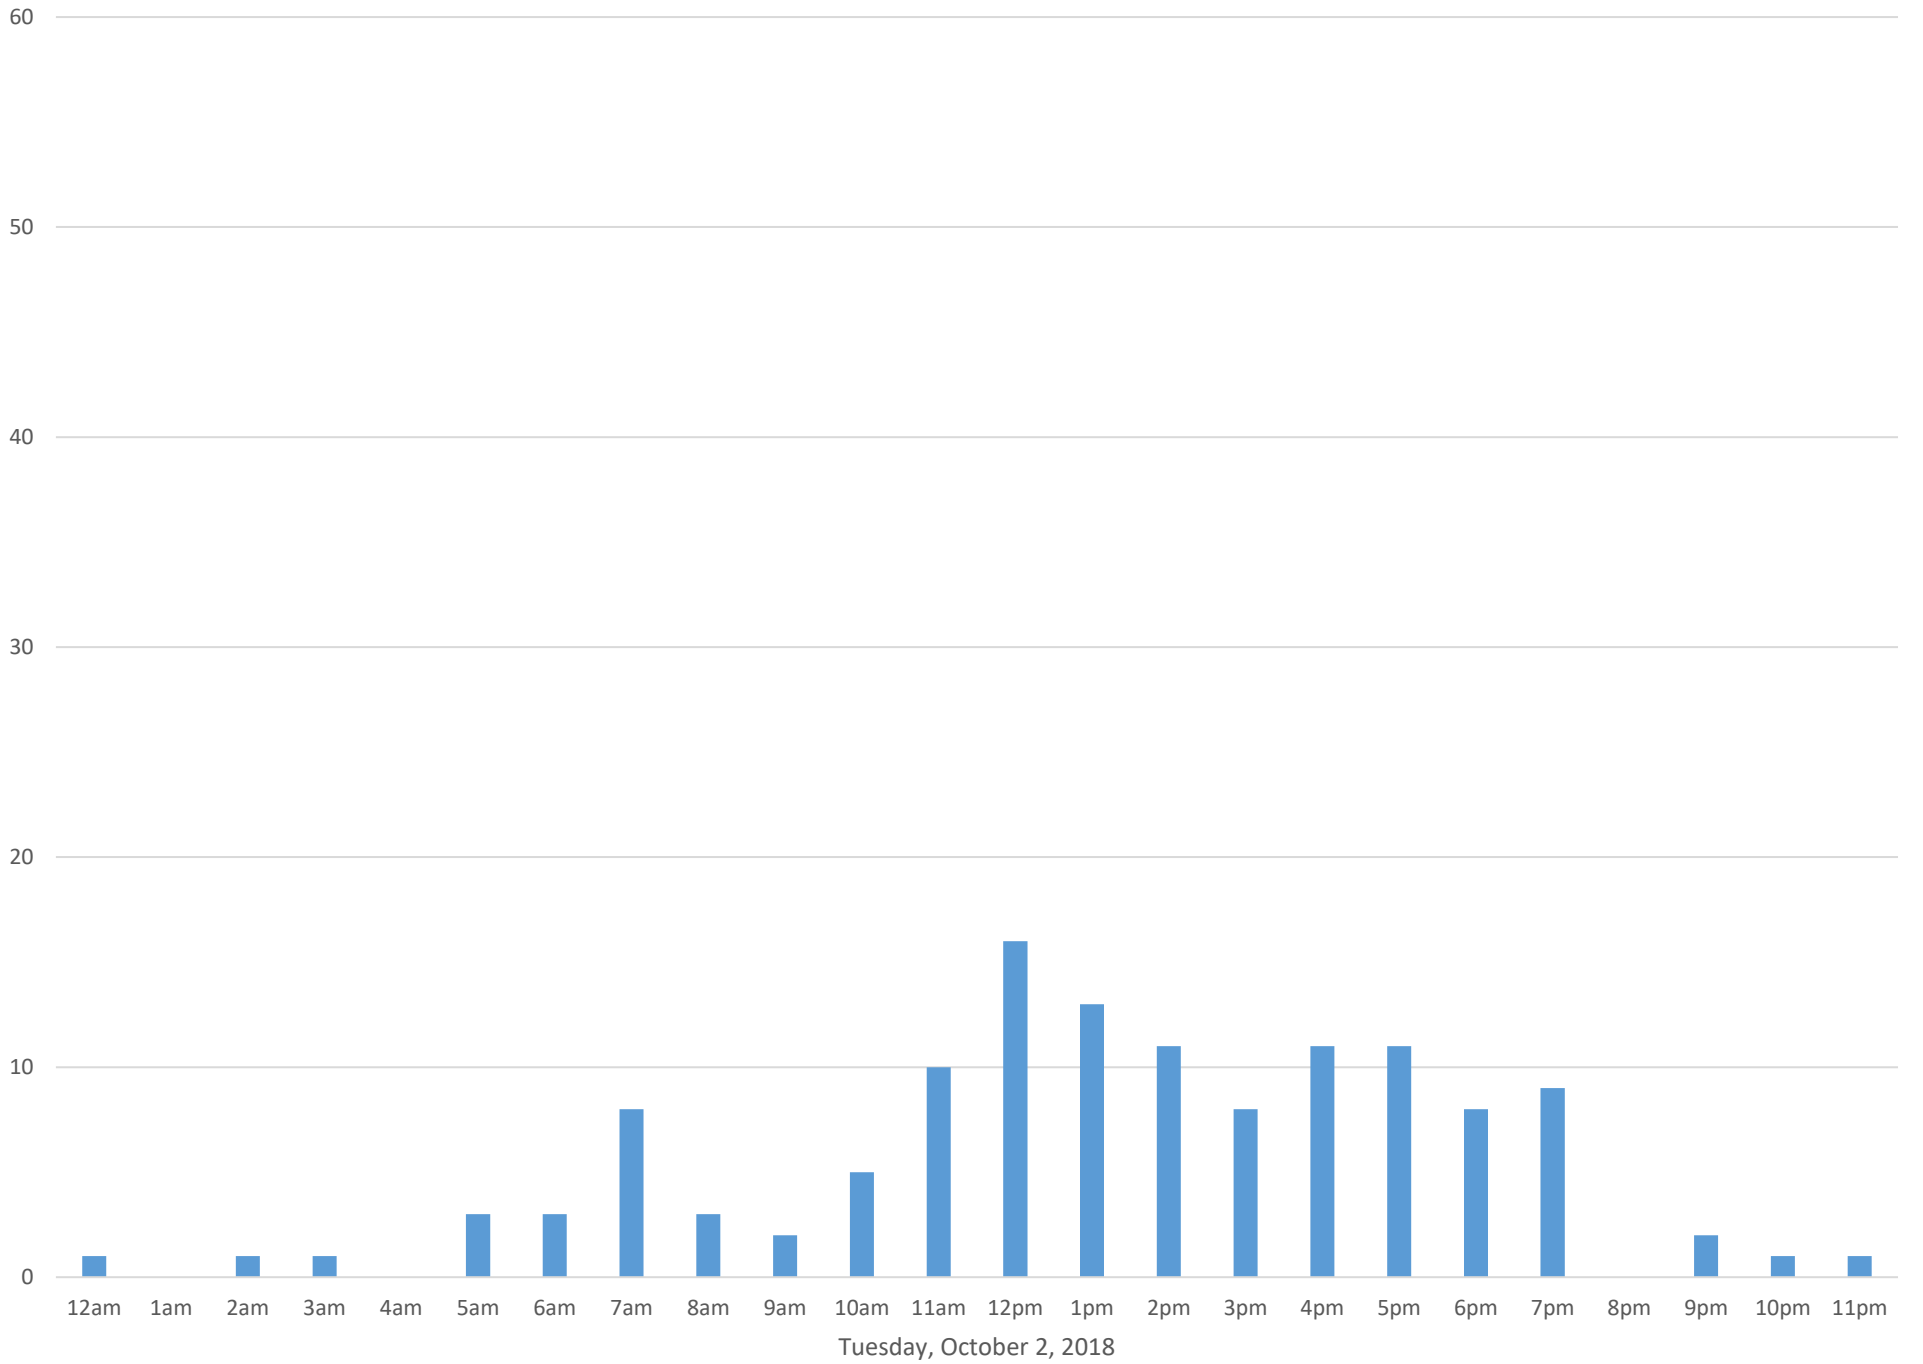

Squalicum Creek Trail

Data Summary

Total Count	2,516
Daily Average	105
Average Weekend Day	96
Average Weekday	108
Highest Daily Count	163
Busiest Day of the Week	Wednesday, October 17, 2018

Weekly Profile

Monday	16%
Tuesday	20%
Wednesday	19%
Thursday	12%
Friday	9%
Saturday	11%
Sunday	12%

Squalicum Creek Trail October 2018

Monthly Data

Total Count = 2516

Squalicum Creek Trail

Squalicum Creek Trail

Squalicum Creek Trail

Squalicum Creek Trail

Squalicum Creek Trail

Friday, October 12, 2018

Squalicum Creek Trail

Squalicum Creek Trail

Squalicum Creek Trail

Squalicum Creek Trail

Squalicum Creek Trail