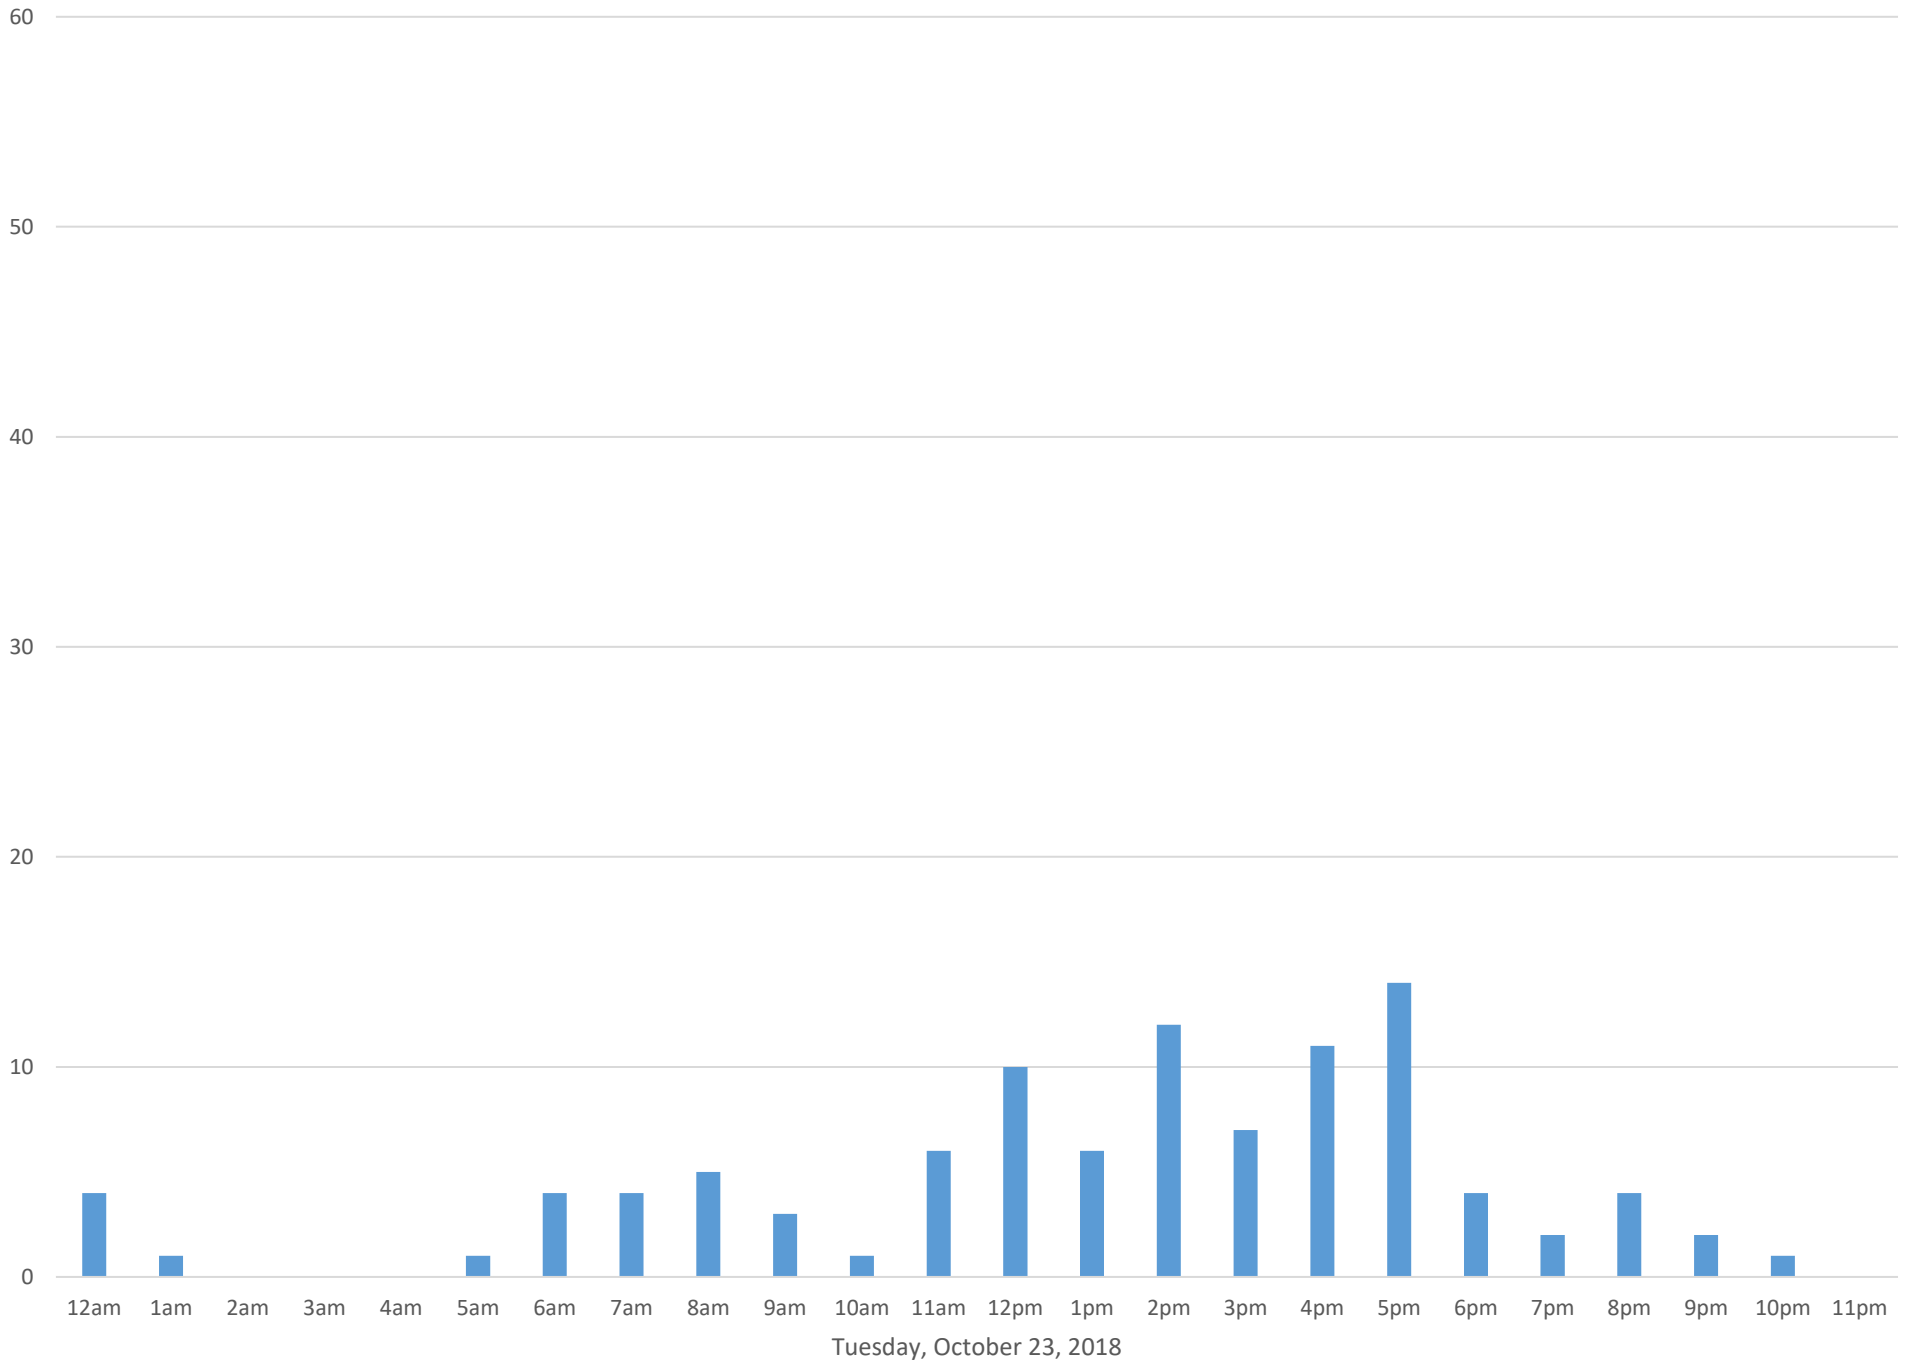

Squalicum Creek Trail

Data Summary

Total Count	2,516
Daily Average	105
Average Weekend Day	96
Average Weekday	108
Highest Daily Count	163
Busiest Day of the Week	Wednesday, October 17, 2018

Weekly Profile

Monday	16%
Tuesday	20%
Wednesday	19%
Thursday	12%
Friday	9%
Saturday	11%
Sunday	12%

Squalicum Creek Trail October 2018

Monthly Data

Total Count = 2516

Squalicum Creek Trail

Squalicum Creek Trail

Squalicum Creek Trail

Squalicum Creek Trail

Squalicum Creek Trail

Squalicum Creek Trail

Squalicum Creek Trail

Squalicum Creek Trail

Squalicum Creek Trail

Squalicum Creek Trail

Squalicum Creek Trail

Thursday, October 25, 2018

Squalicum Creek Trail

Squalicum Creek Trail

Squalicum Creek Trail

Squalicum Creek Trail

Squalicum Creek Trail

Tuesday, October 30, 2018

Squalicum Creek Trail