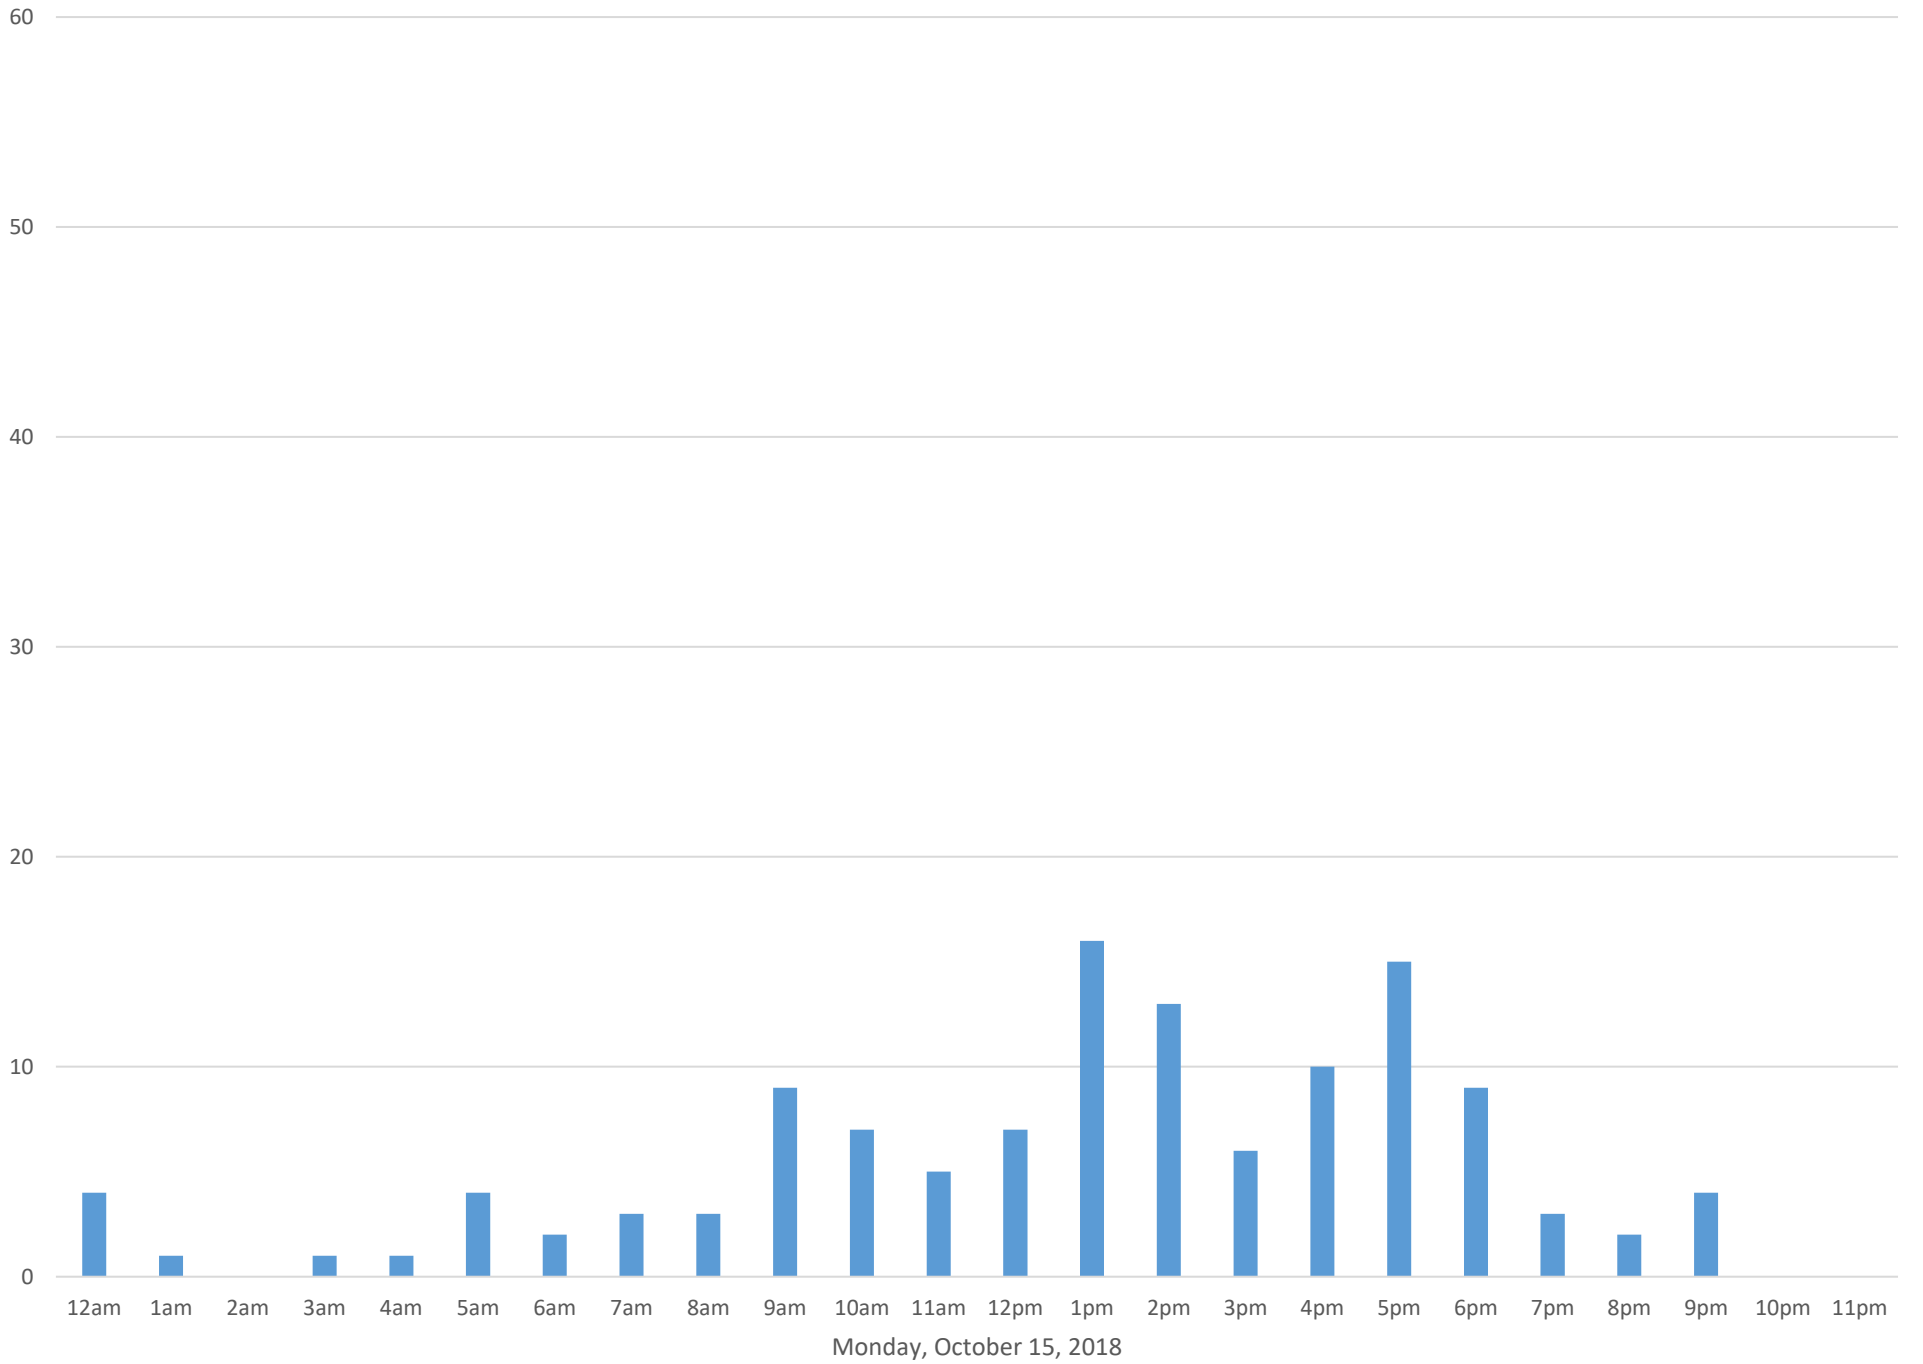

Squalicum Creek Trail

Data Summary

Total Count	2,516
Daily Average	105
Average Weekend Day	96
Average Weekday	108
Highest Daily Count	163
Busiest Day of the Week	Wednesday, October 17, 2018

Weekly Profile

Monday	16%
Tuesday	20%
Wednesday	19%
Thursday	12%
Friday	9%
Saturday	11%
Sunday	12%

Squalicum Creek Trail October 2018

Monthly Data

Total Count = 2516

Squalicum Creek Trail

Squalicum Creek Trail

Squalicum Creek Trail

Squalicum Creek Trail

Squalicum Creek Trail

Friday, October 12, 2018

Squalicum Creek Trail

Squalicum Creek Trail

Squalicum Creek Trail

Squalicum Creek Trail

Squalicum Creek Trail