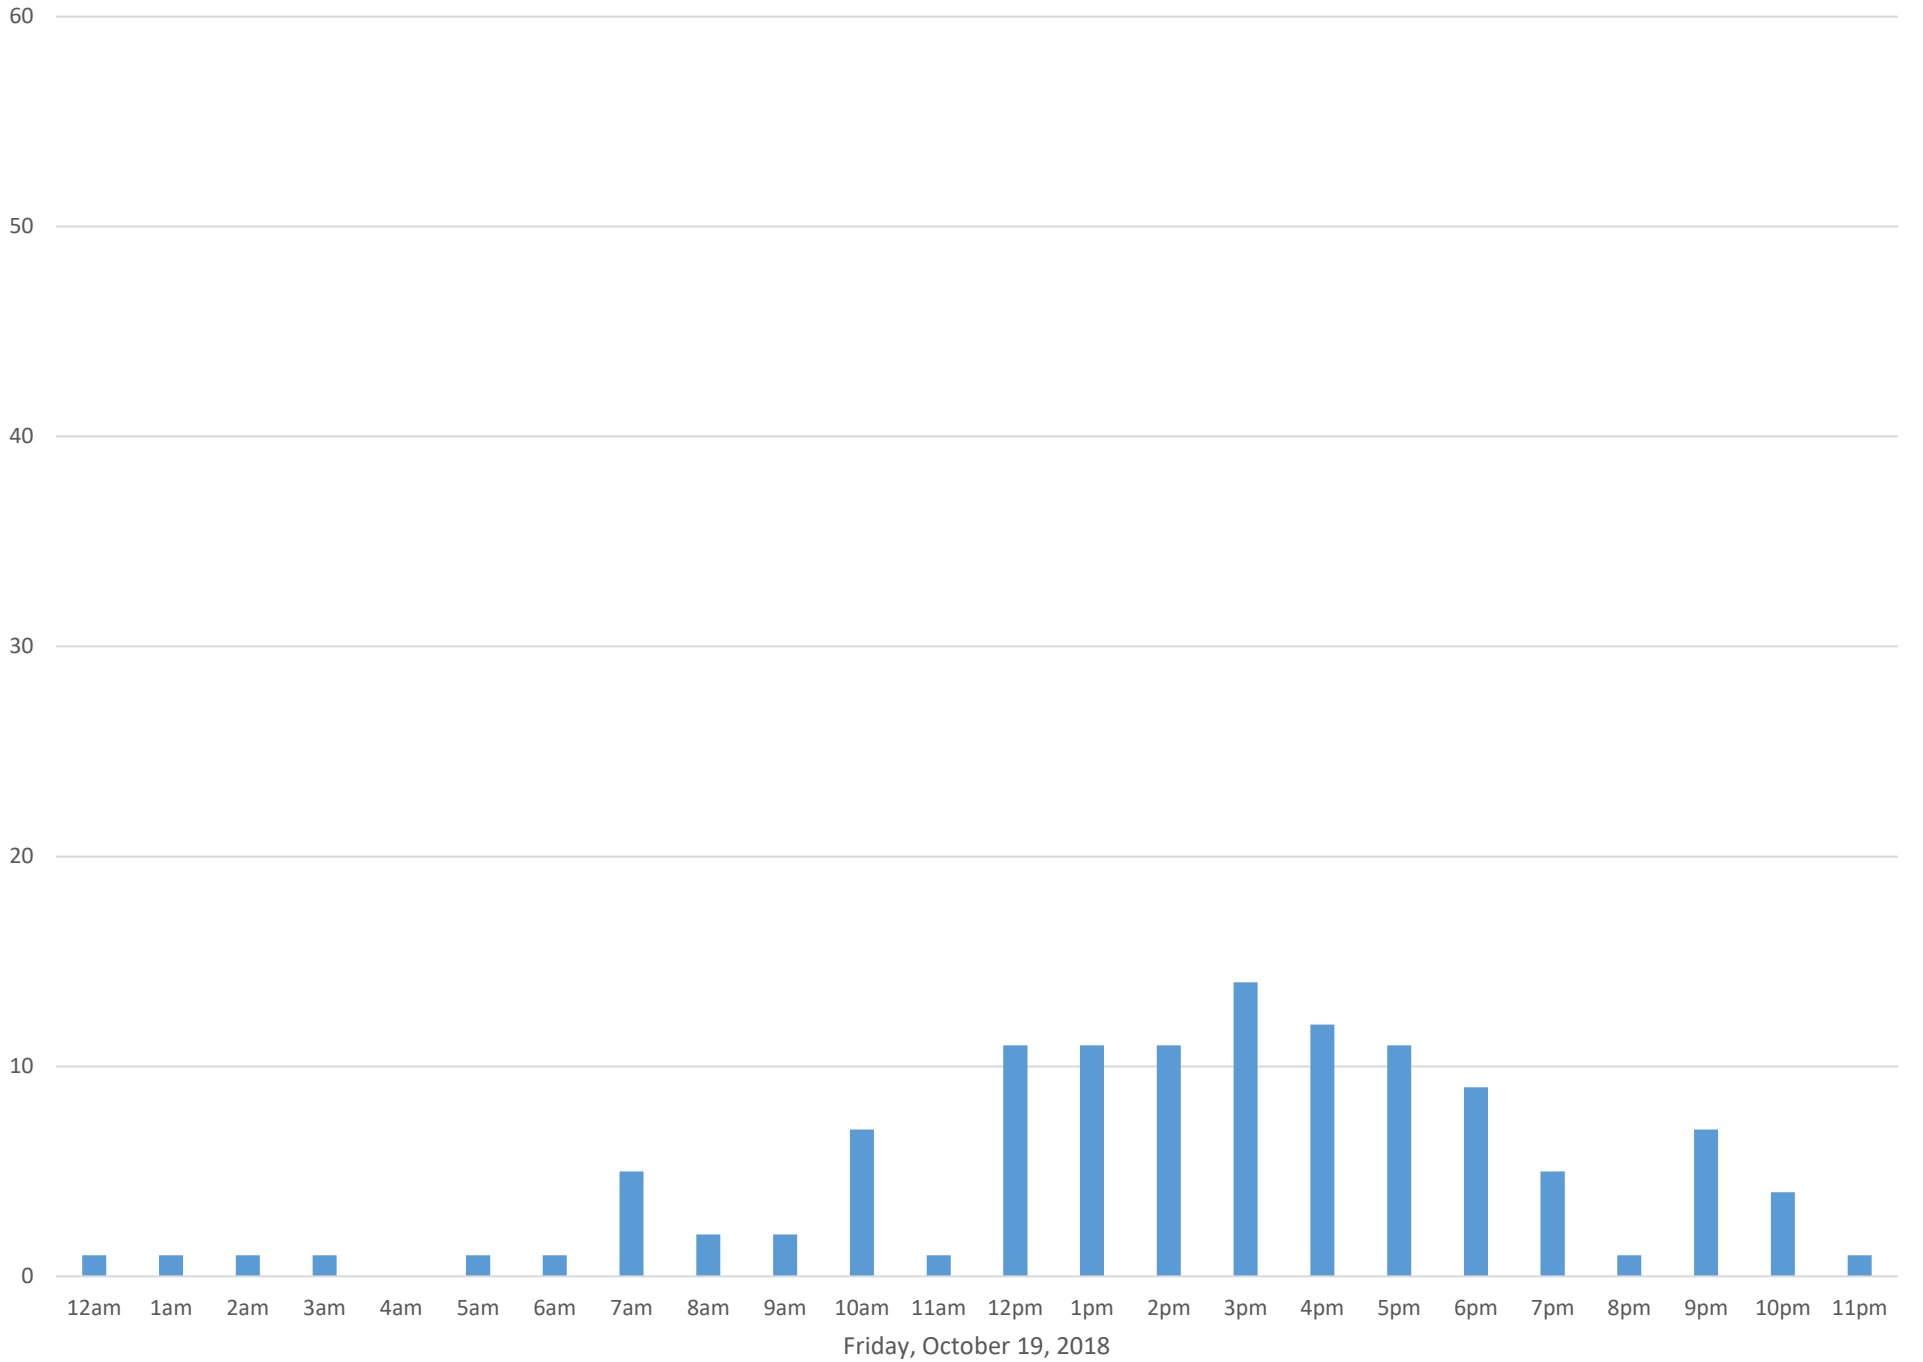

Squalicum Creek Trail