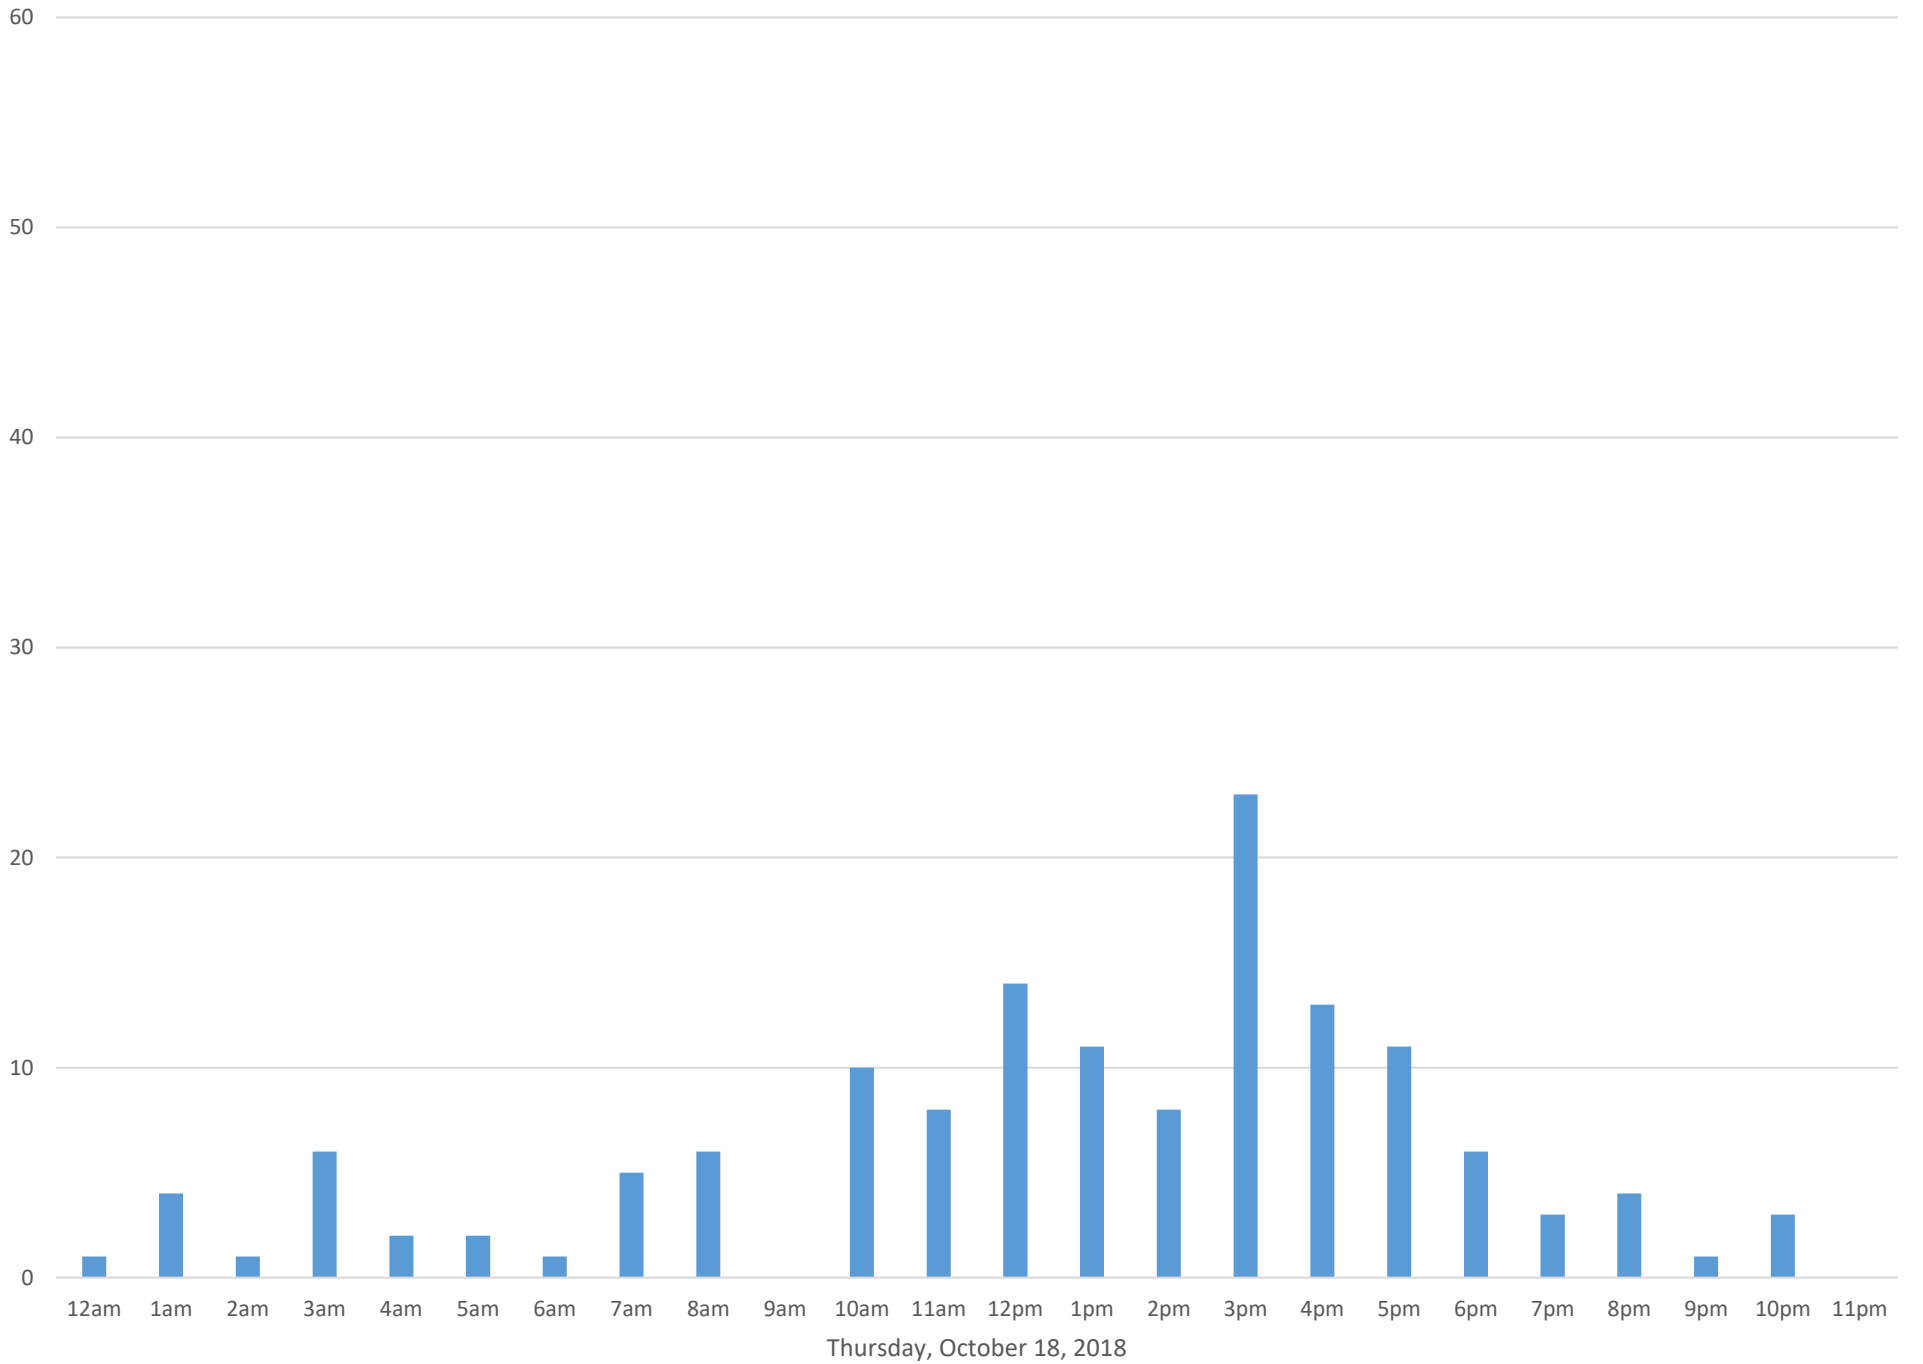

Squalicum Creek Trail