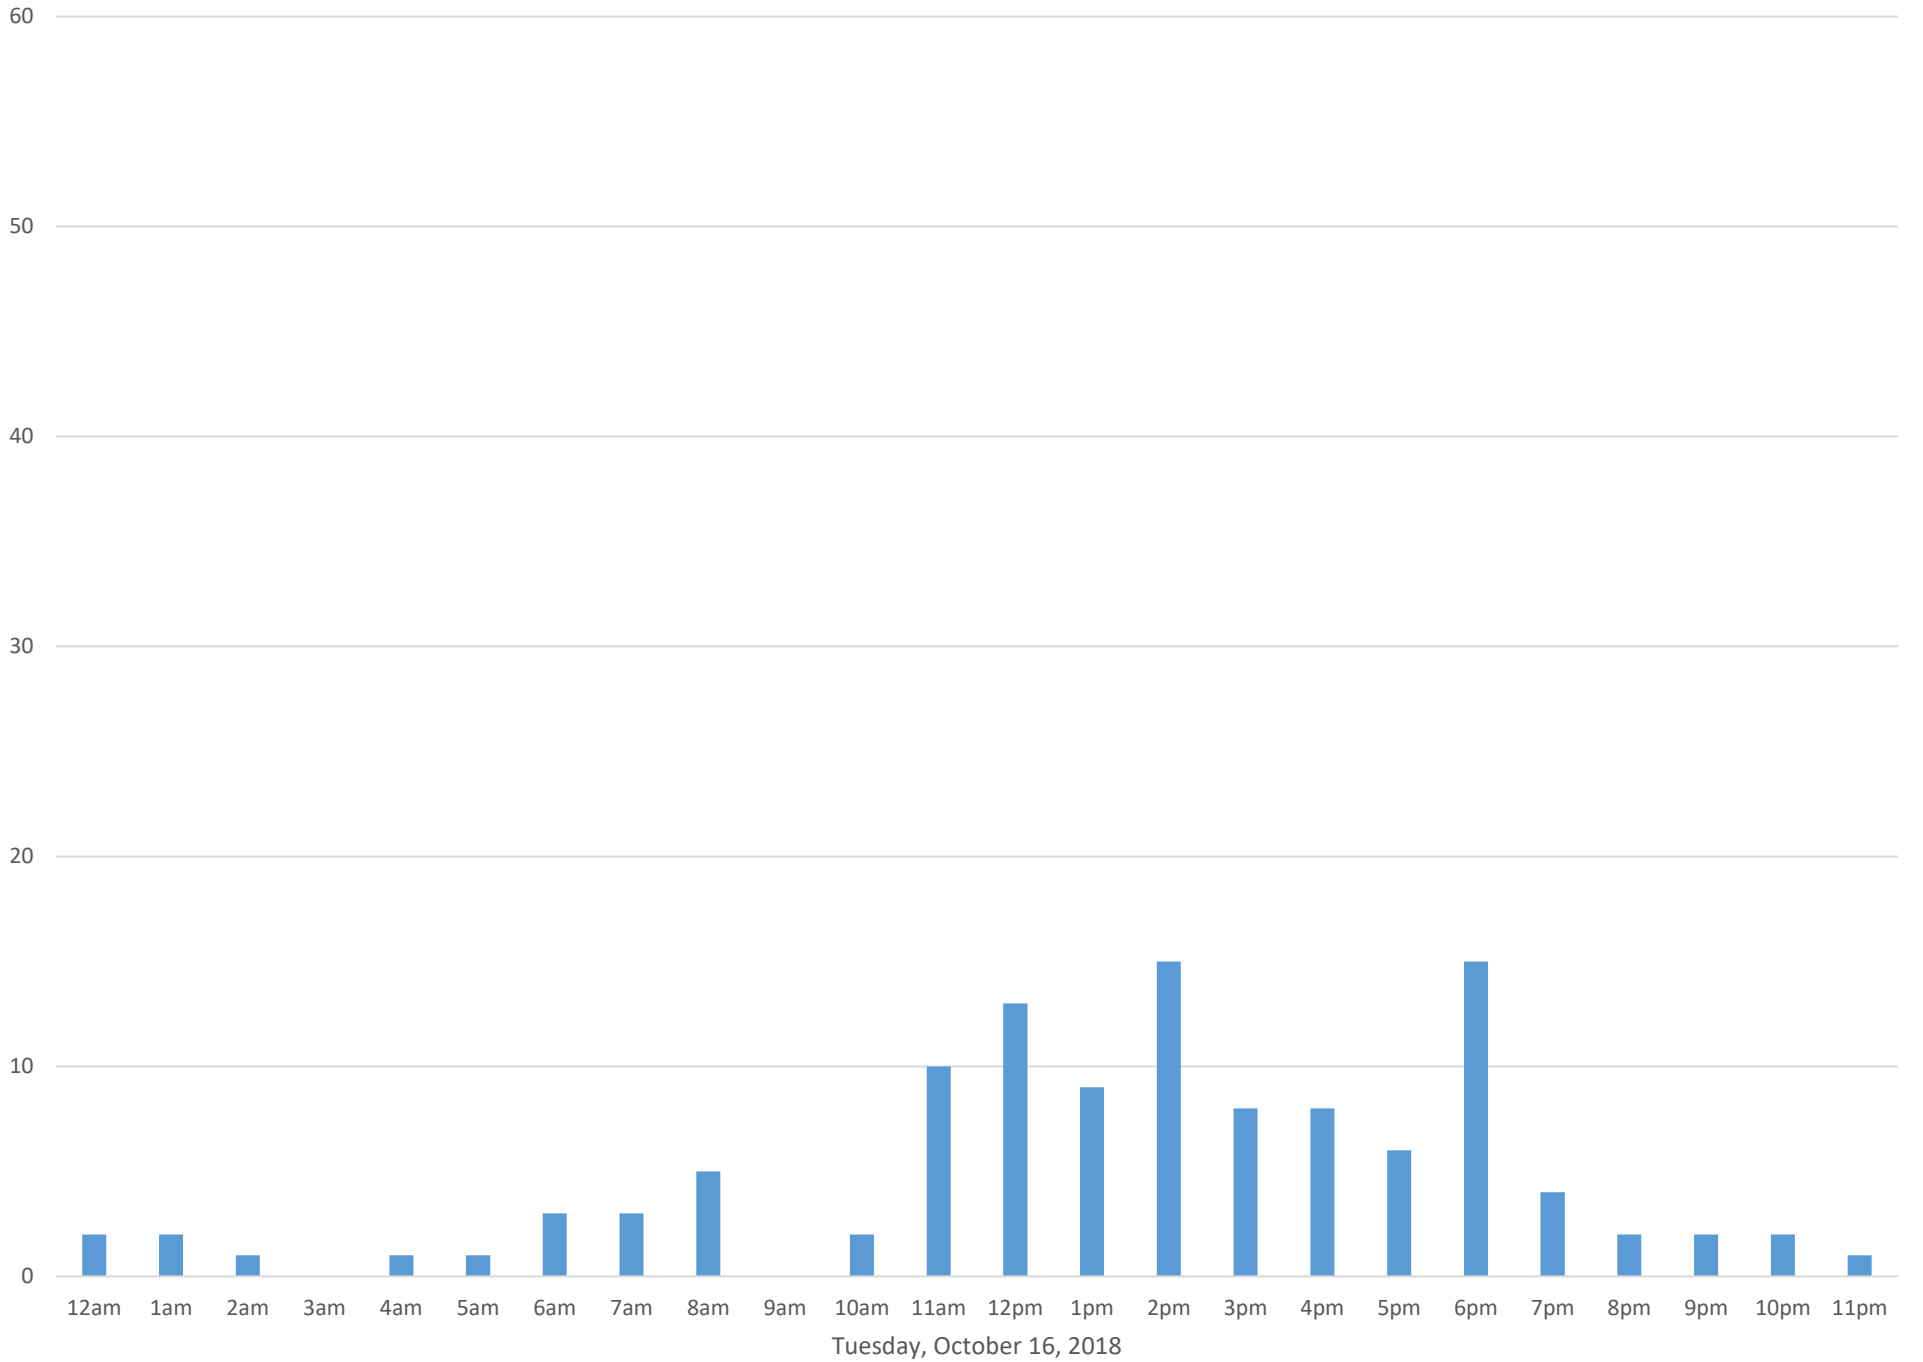

Squalicum Creek Trail

Data Summary

Total Count	2,516
Daily Average	105
Average Weekend Day	96
Average Weekday	108
Highest Daily Count	163
Busiest Day of the Week	Wednesday, October 17, 2018

Weekly Profile

Monday	16%
Tuesday	20%
Wednesday	19%
Thursday	12%
Friday	9%
Saturday	11%
Sunday	12%

Squalicum Creek Trail October 2018

Monthly Data

Total Count = 2516

Squalicum Creek Trail

Squalicum Creek Trail

Squalicum Creek Trail

Squalicum Creek Trail

Squalicum Creek Trail

Friday, October 12, 2018

Squalicum Creek Trail

Squalicum Creek Trail

Squalicum Creek Trail

Squalicum Creek Trail

Squalicum Creek Trail