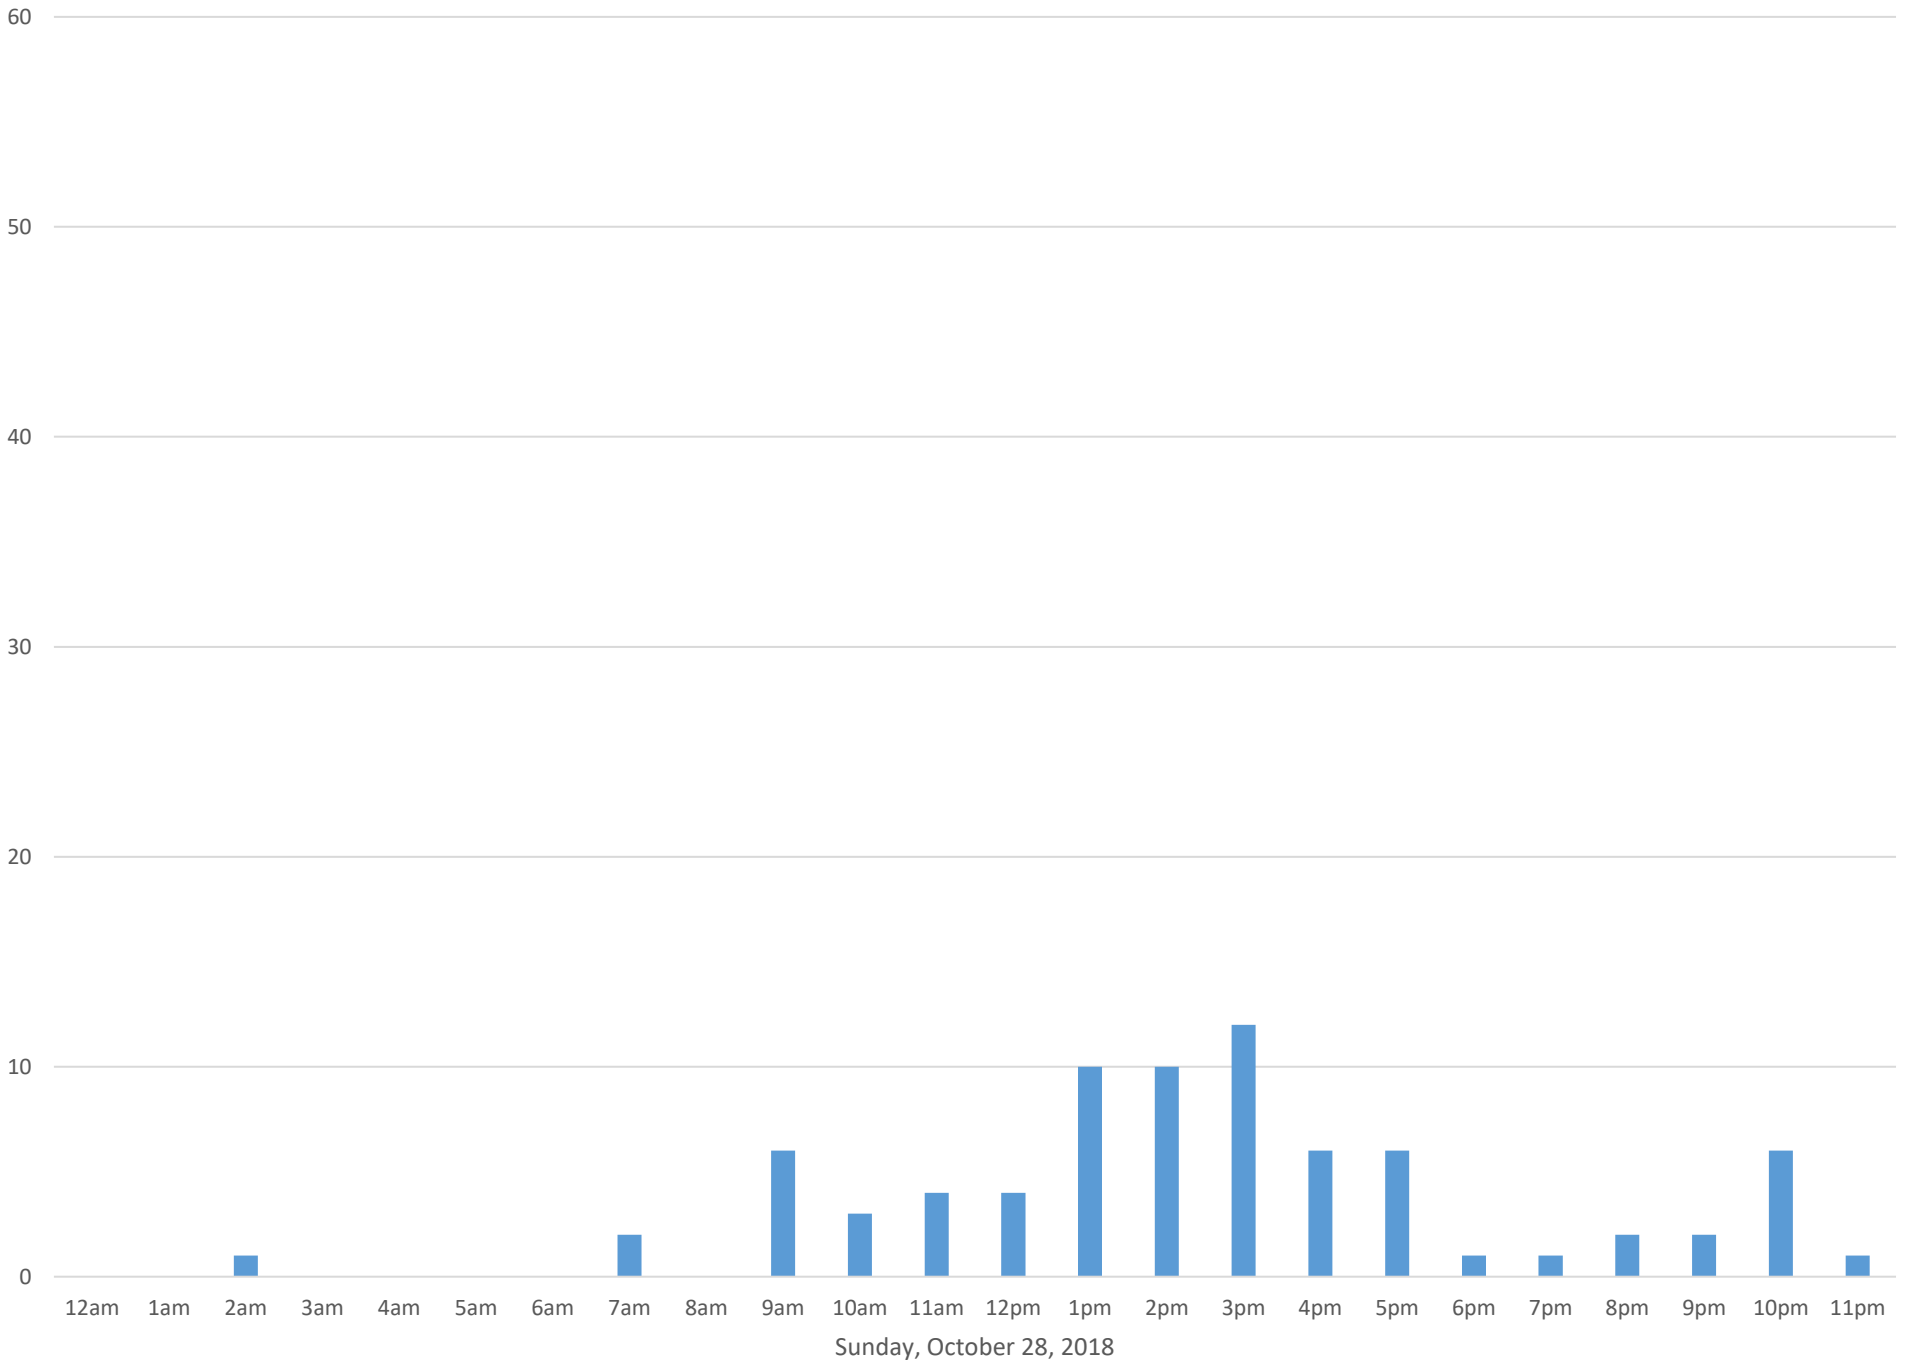

Squalicum Creek Trail

Data Summary

Total Count	2,516
Daily Average	105
Average Weekend Day	96
Average Weekday	108
Highest Daily Count	163
Busiest Day of the Week	Wednesday, October 17, 2018

Weekly Profile

Monday	16%
Tuesday	20%
Wednesday	19%
Thursday	12%
Friday	9%
Saturday	11%
Sunday	12%

Squalicum Creek Trail October 2018

Monthly Data

Total Count = 2516

Squalicum Creek Trail

Squalicum Creek Trail

Squalicum Creek Trail

Thursday, October 25, 2018

Squalicum Creek Trail

Squalicum Creek Trail

Squalicum Creek Trail

Squalicum Creek Trail

Squalicum Creek Trail

Tuesday, October 30, 2018

Squalicum Creek Trail