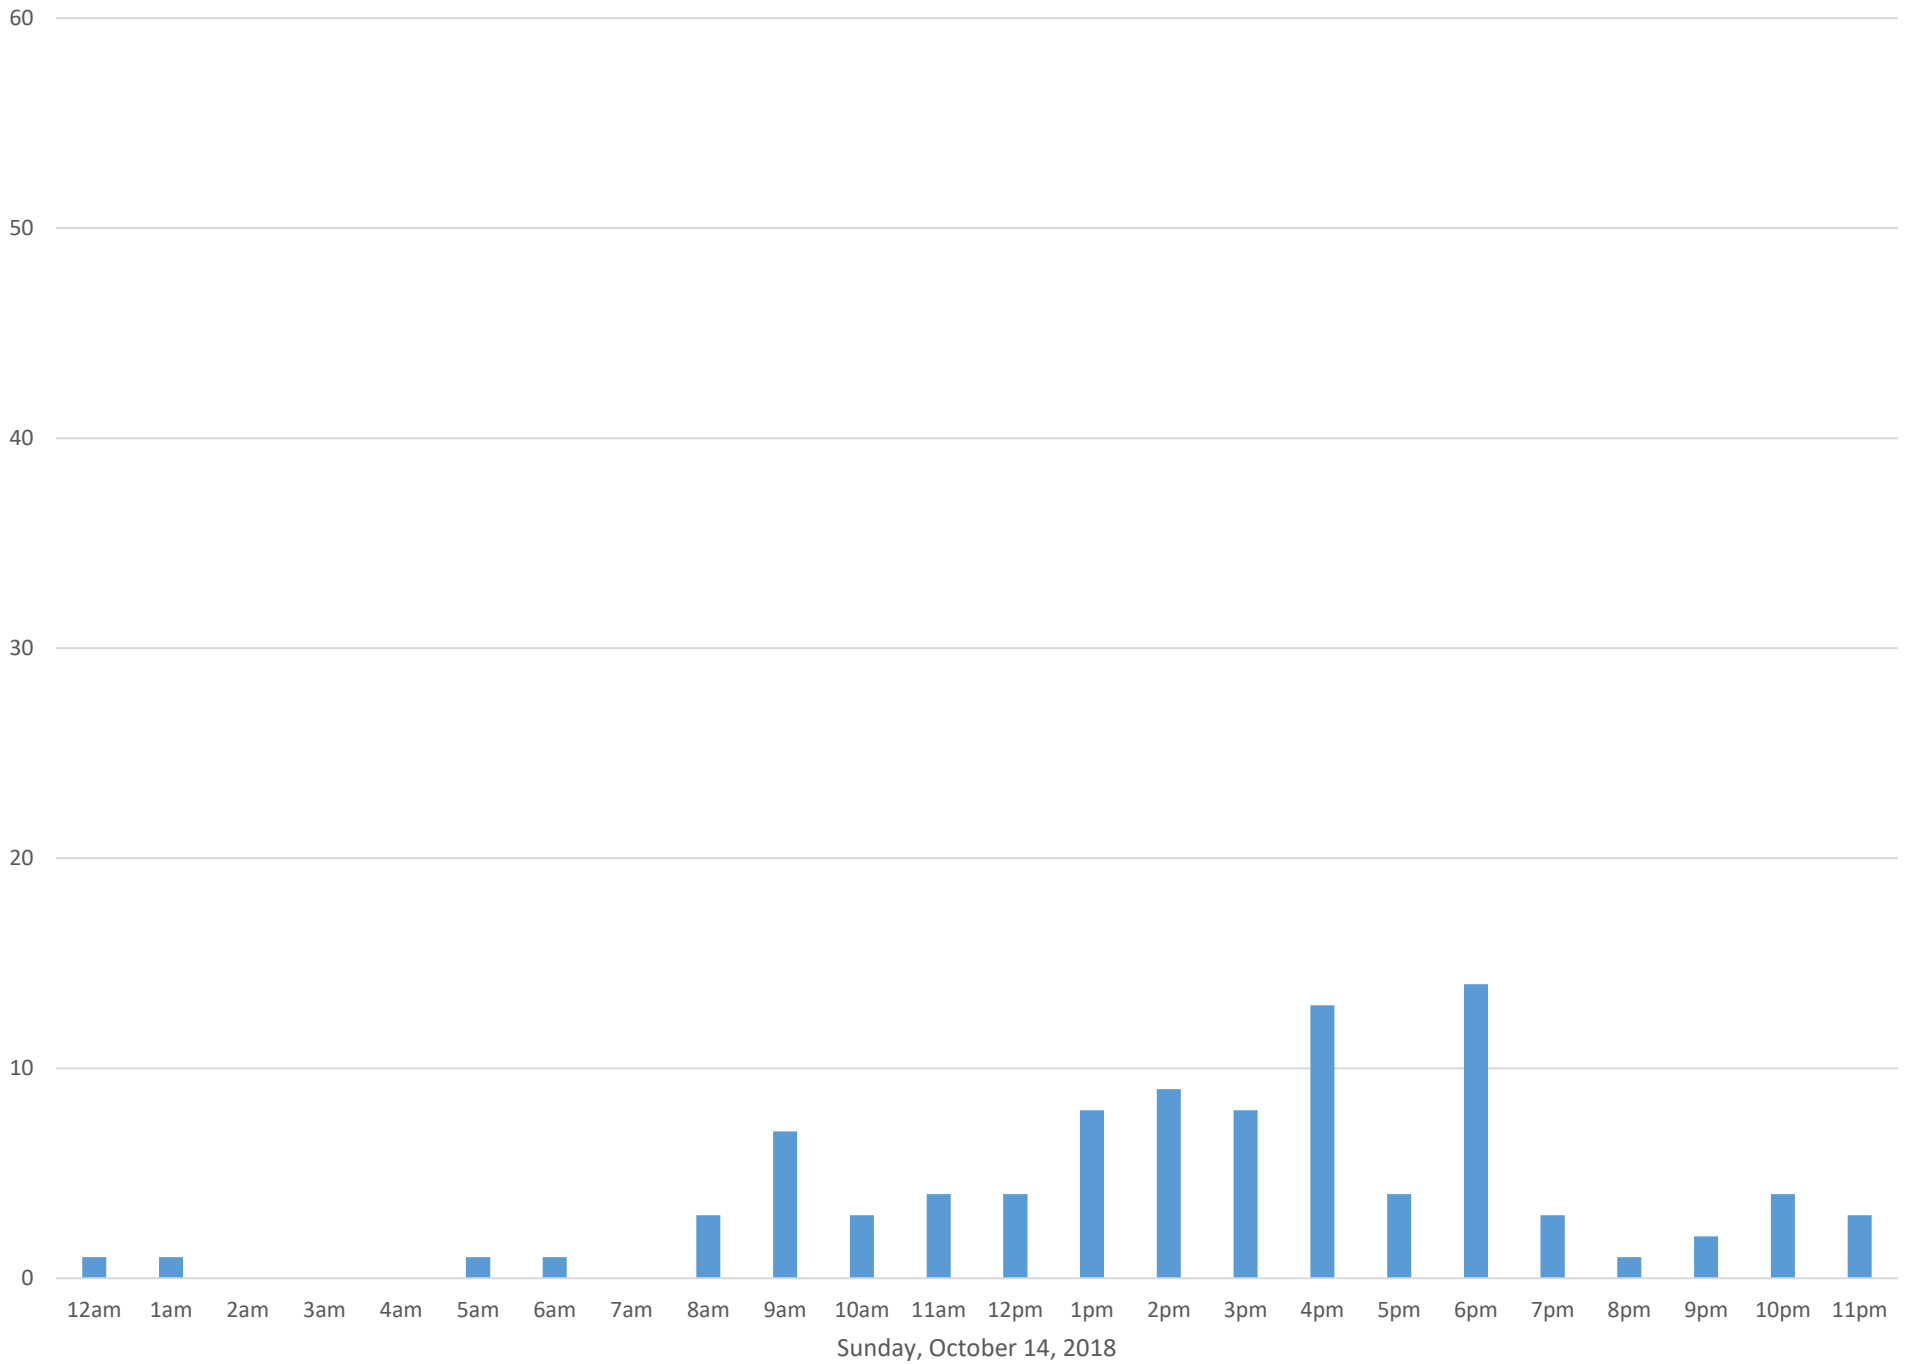

Squalicum Creek Trail

Data Summary

Total Count	2,516
Daily Average	105
Average Weekend Day	96
Average Weekday	108
Highest Daily Count	163
Busiest Day of the Week	Wednesday, October 17, 2018

Weekly Profile

Monday	16%
Tuesday	20%
Wednesday	19%
Thursday	12%
Friday	9%
Saturday	11%
Sunday	12%

Squalicum Creek Trail October 2018

Monthly Data

Total Count = 2516

Squalicum Creek Trail

Squalicum Creek Trail

Squalicum Creek Trail

Squalicum Creek Trail

Squalicum Creek Trail

Friday, October 12, 2018

Squalicum Creek Trail

Squalicum Creek Trail

Squalicum Creek Trail

Squalicum Creek Trail

Squalicum Creek Trail