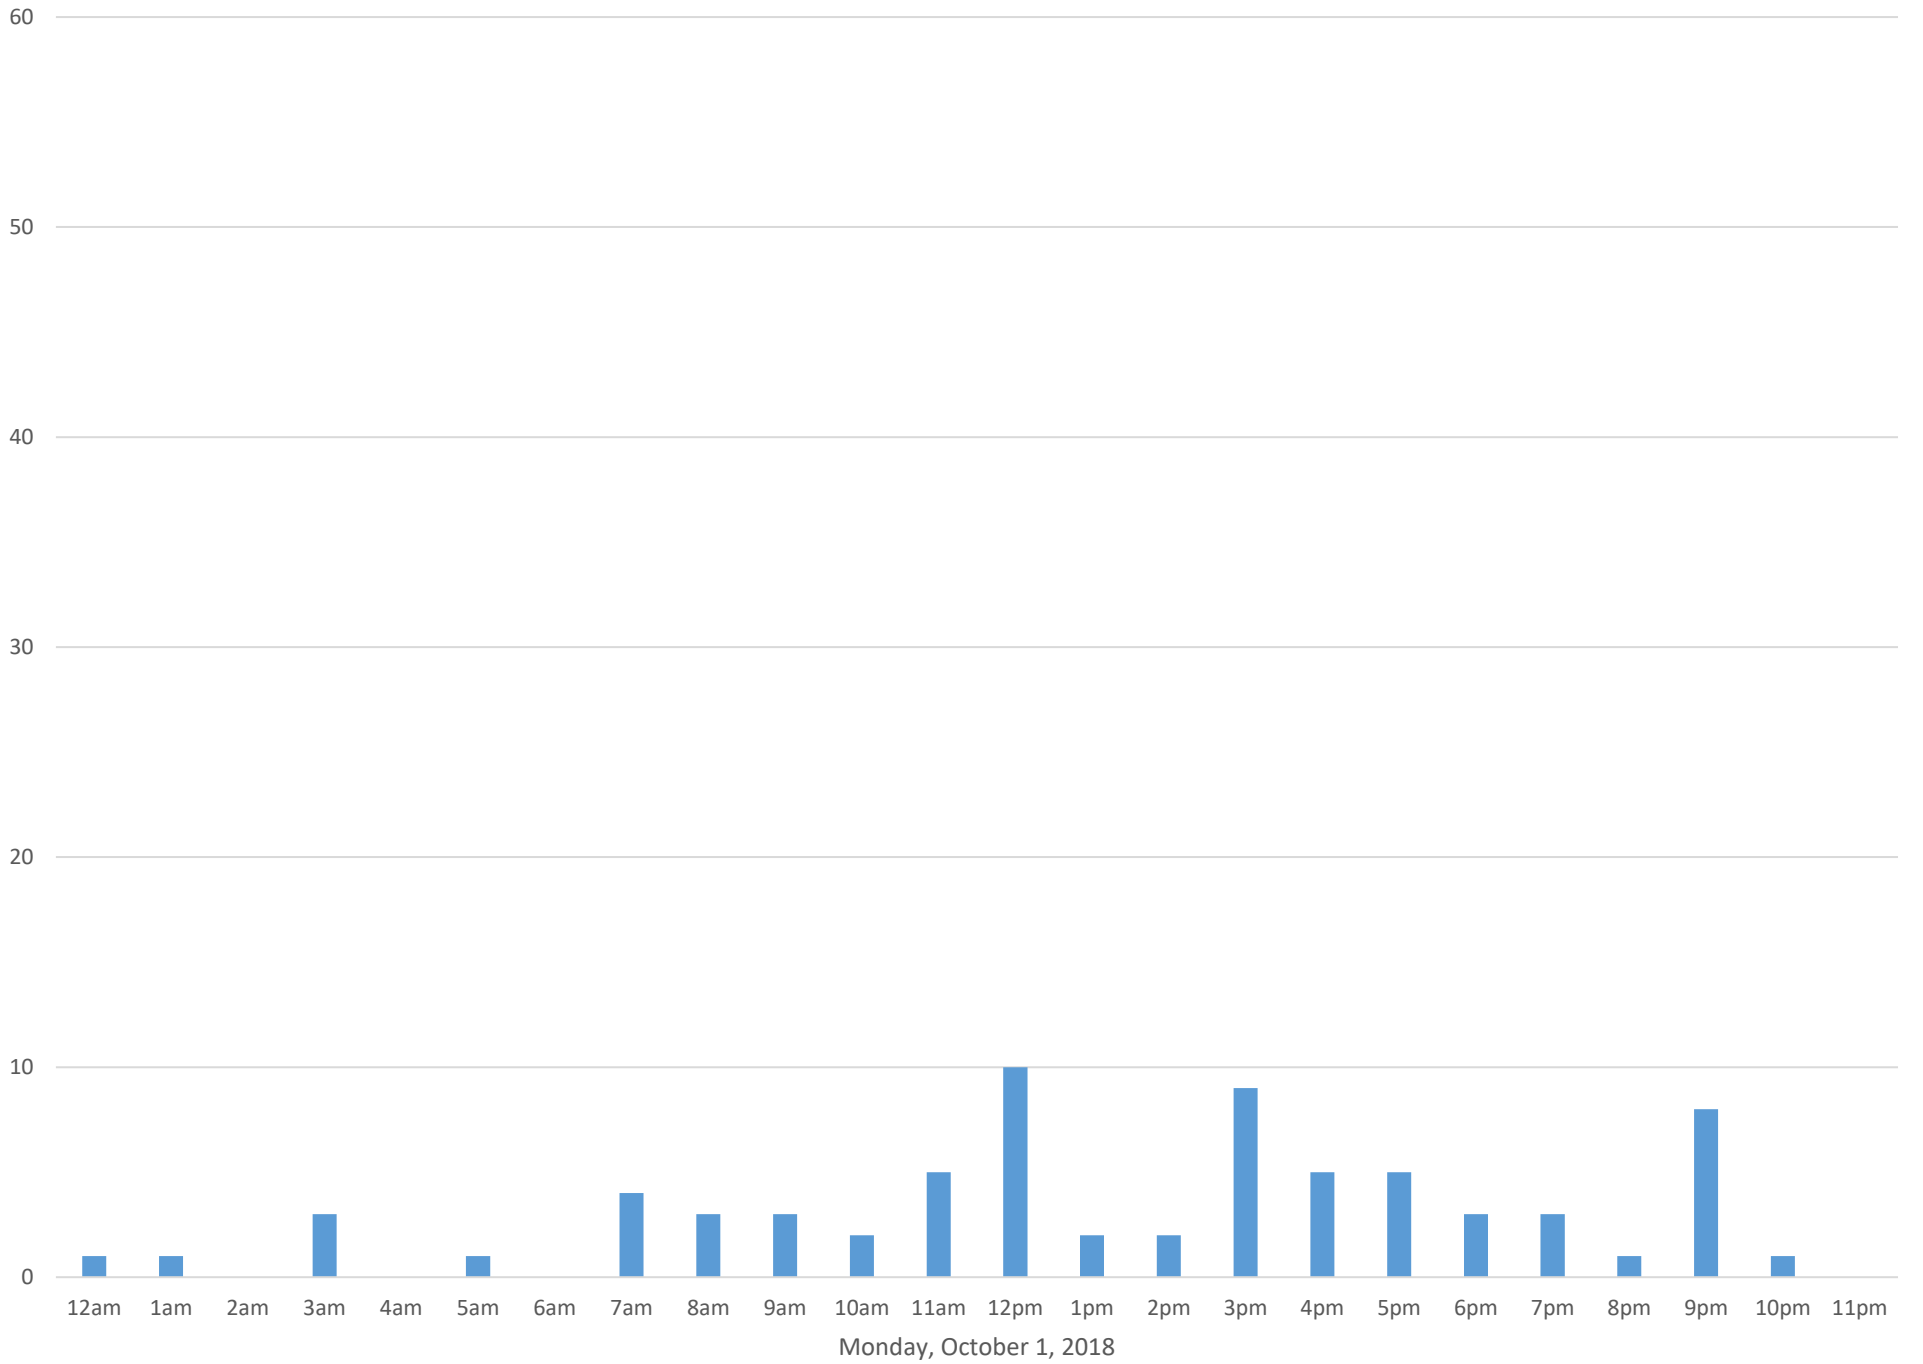

Squalicum Creek Trail

Data Summary

Total Count	2,516
Daily Average	105
Average Weekend Day	96
Average Weekday	108
Highest Daily Count	163
Busiest Day of the Week	Wednesday, October 17, 2018

Weekly Profile

Monday	16%
Tuesday	20%
Wednesday	19%
Thursday	12%
Friday	9%
Saturday	11%
Sunday	12%

Squalicum Creek Trail October 2018

Monthly Data

Total Count = 2516

Squalicum Creek Trail

Squalicum Creek Trail

Squalicum Creek Trail

Squalicum Creek Trail

Squalicum Creek Trail

Friday, October 12, 2018

Squalicum Creek Trail

Squalicum Creek Trail

Squalicum Creek Trail

Squalicum Creek Trail

Squalicum Creek Trail