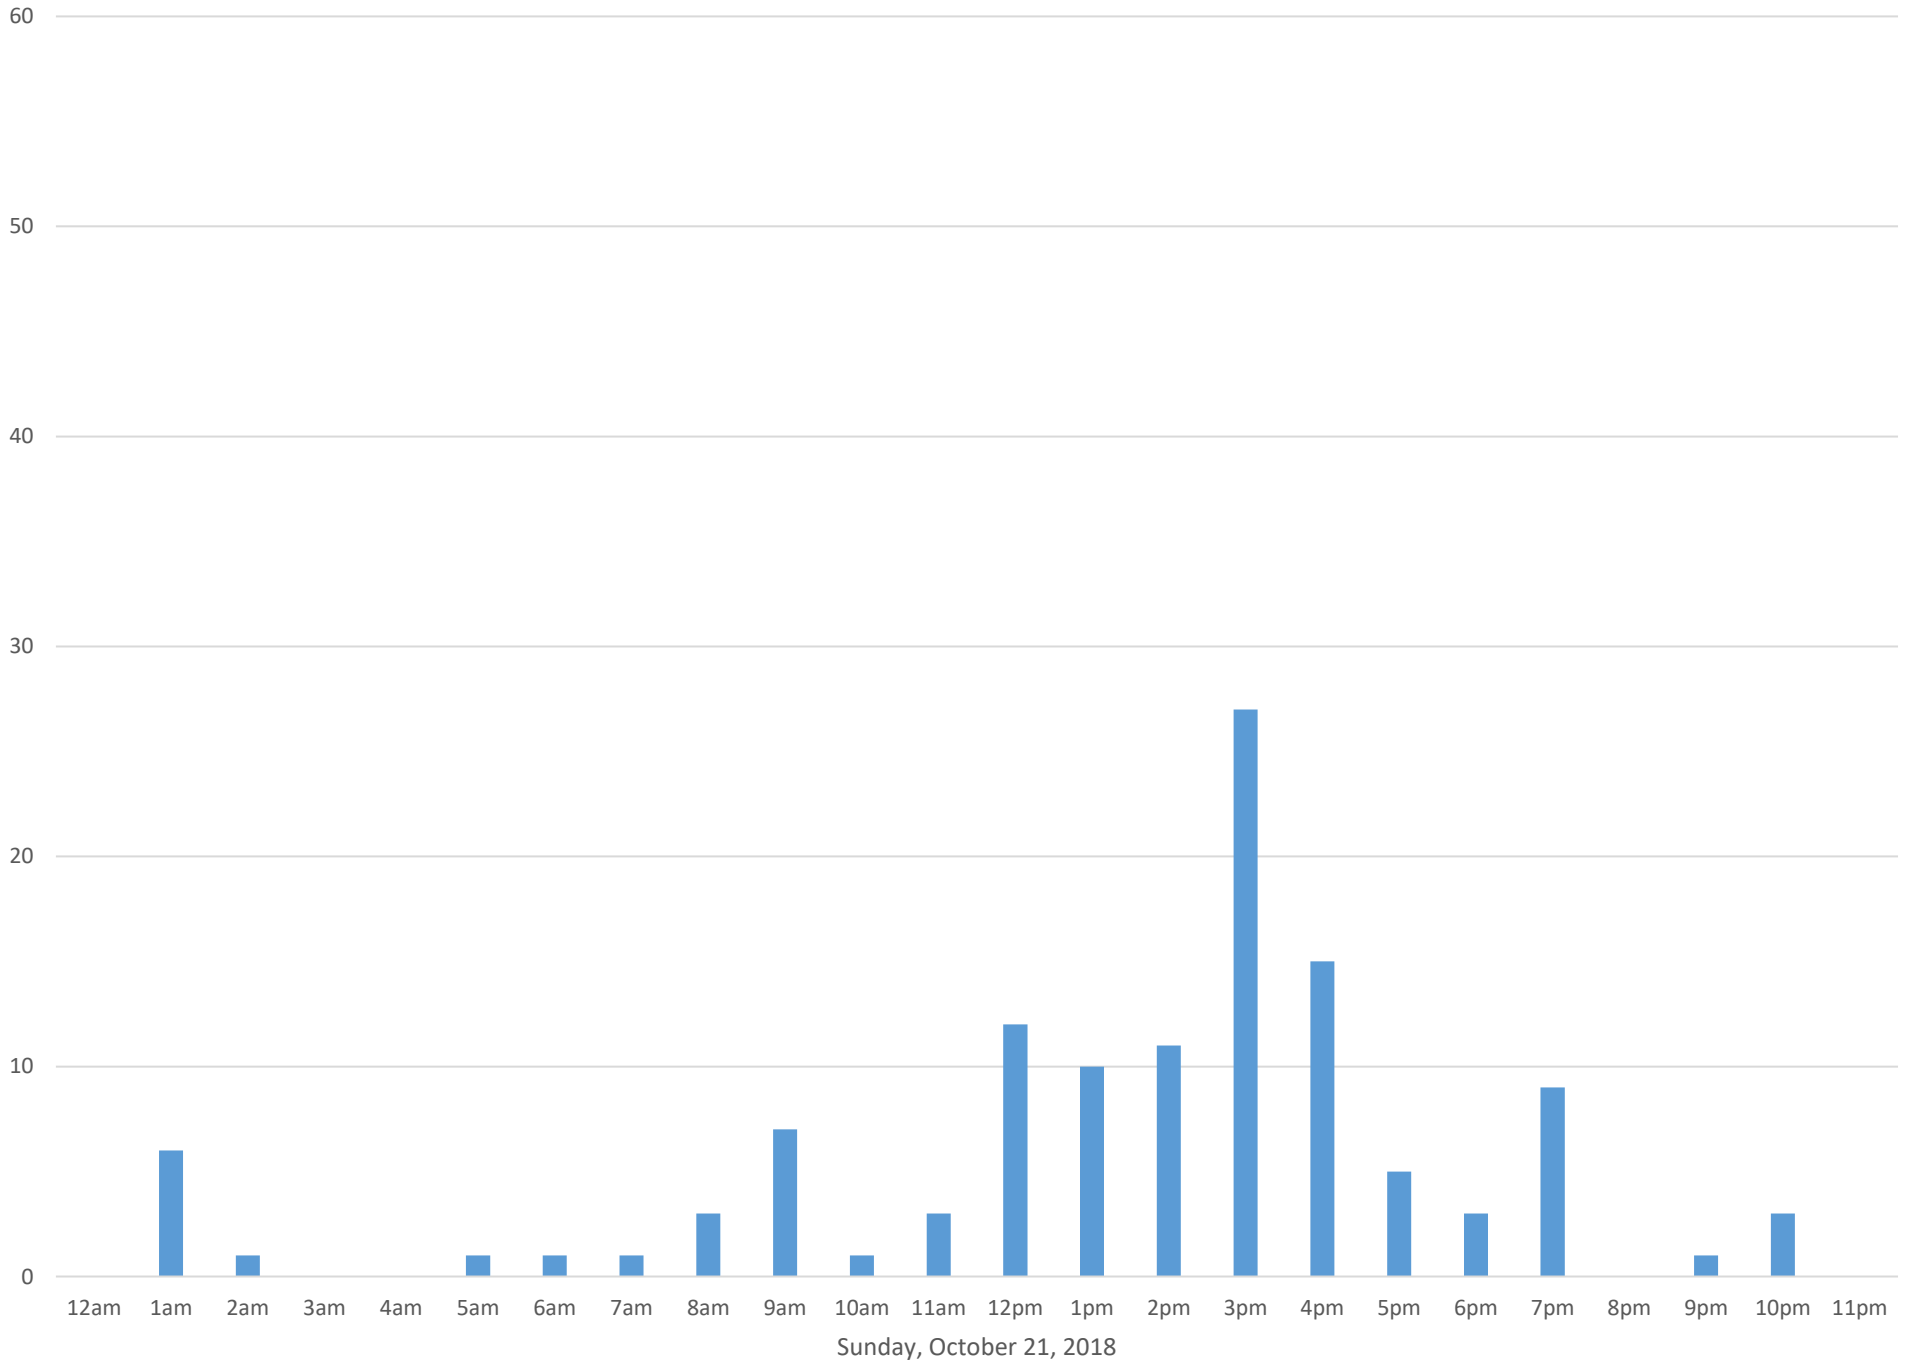

Squalicum Creek Trail