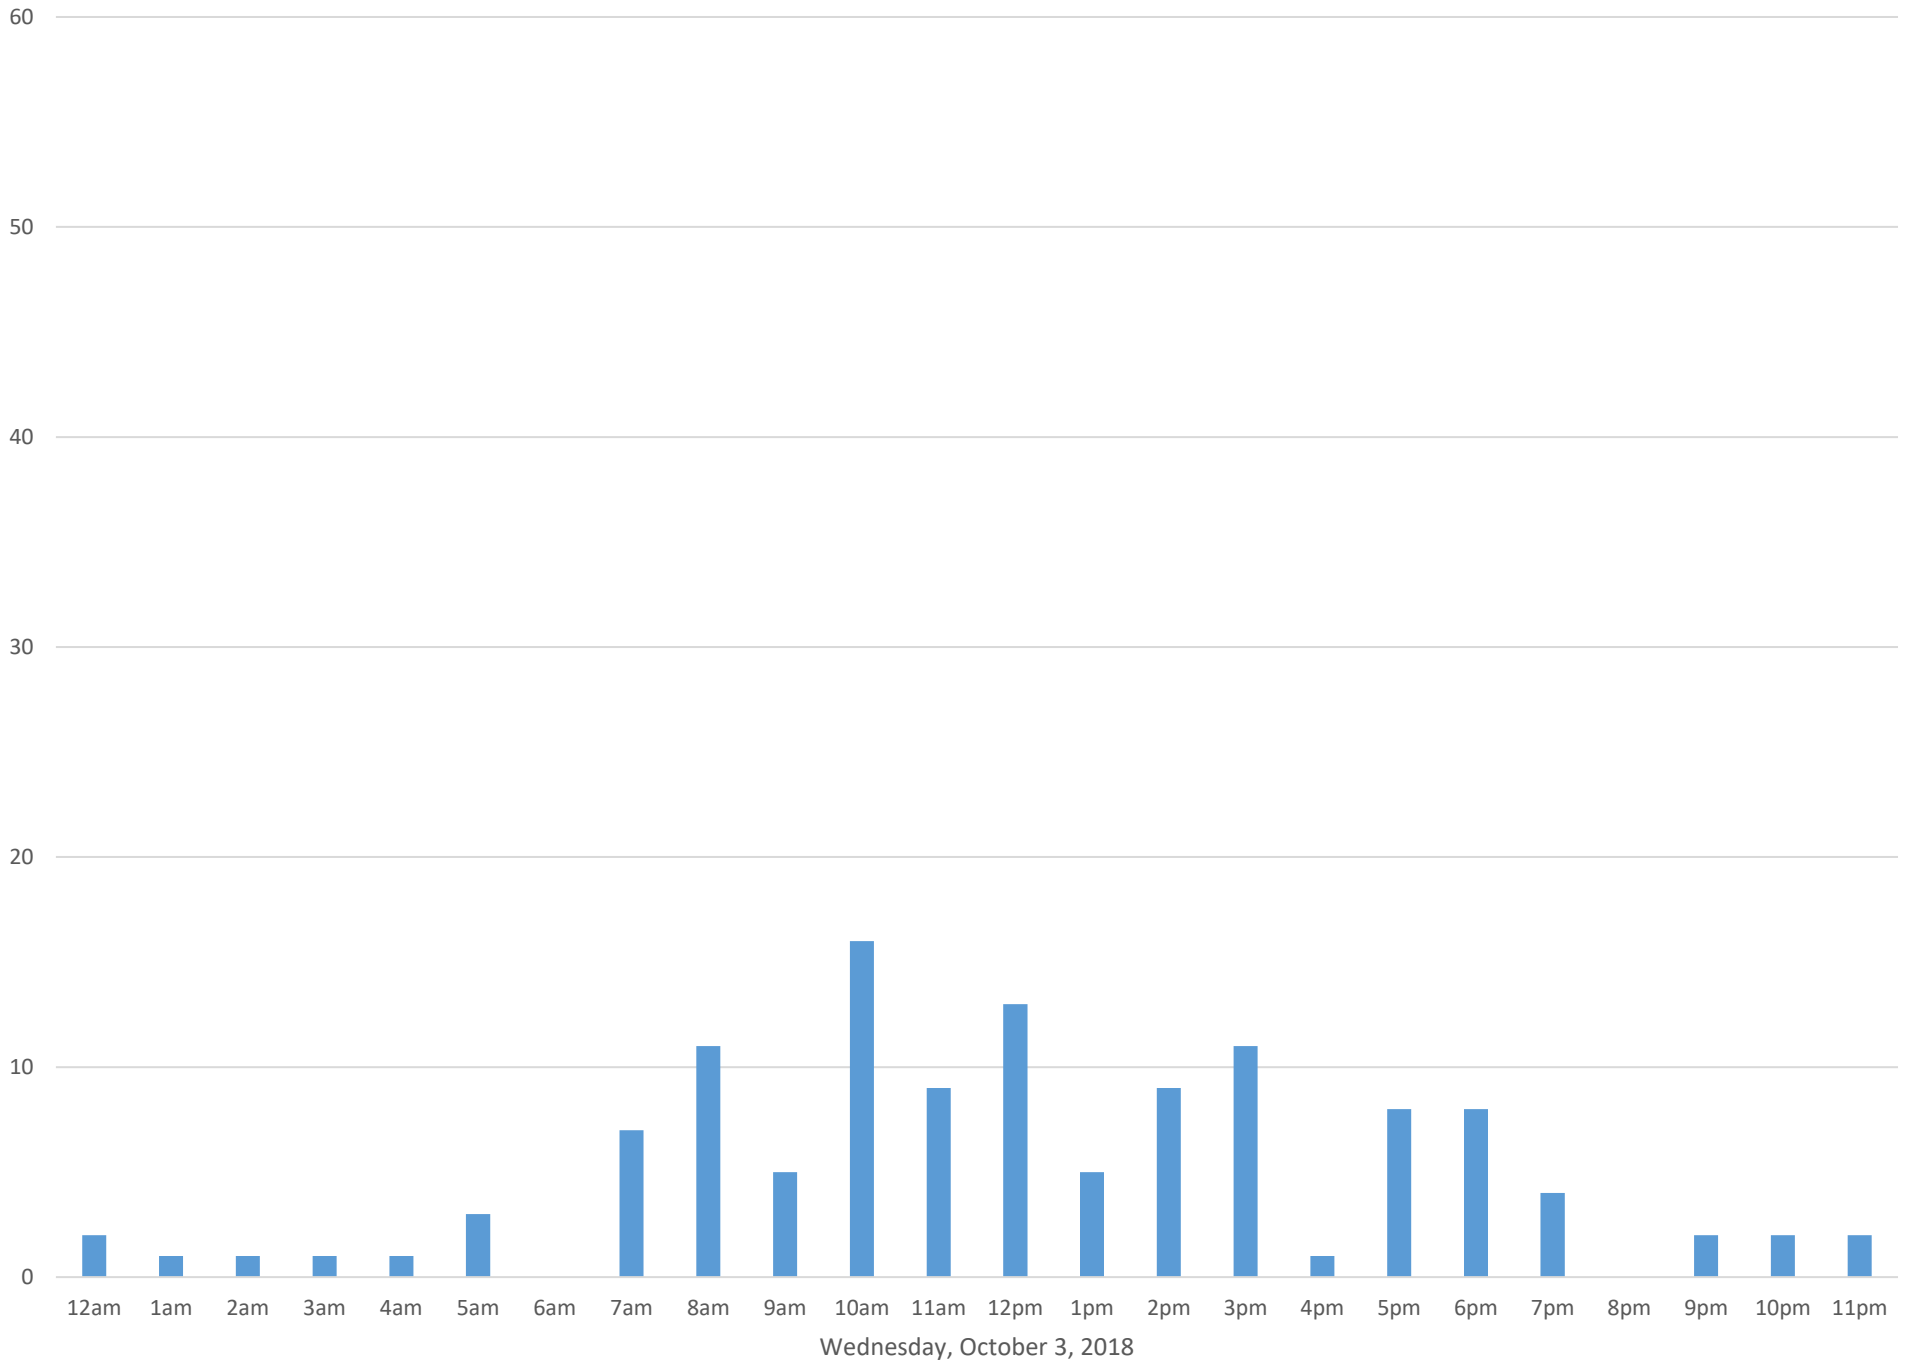

Squalicum Creek Trail

Data Summary

Total Count	2,516
Daily Average	105
Average Weekend Day	96
Average Weekday	108
Highest Daily Count	163
Busiest Day of the Week	Wednesday, October 17, 2018

Weekly Profile

Monday	16%
Tuesday	20%
Wednesday	19%
Thursday	12%
Friday	9%
Saturday	11%
Sunday	12%

Squalicum Creek Trail October 2018

Monthly Data

Total Count = 2516

Squalicum Creek Trail

Squalicum Creek Trail

Squalicum Creek Trail

Squalicum Creek Trail

Squalicum Creek Trail

Friday, October 12, 2018

Squalicum Creek Trail

Squalicum Creek Trail

Squalicum Creek Trail

Squalicum Creek Trail

Squalicum Creek Trail