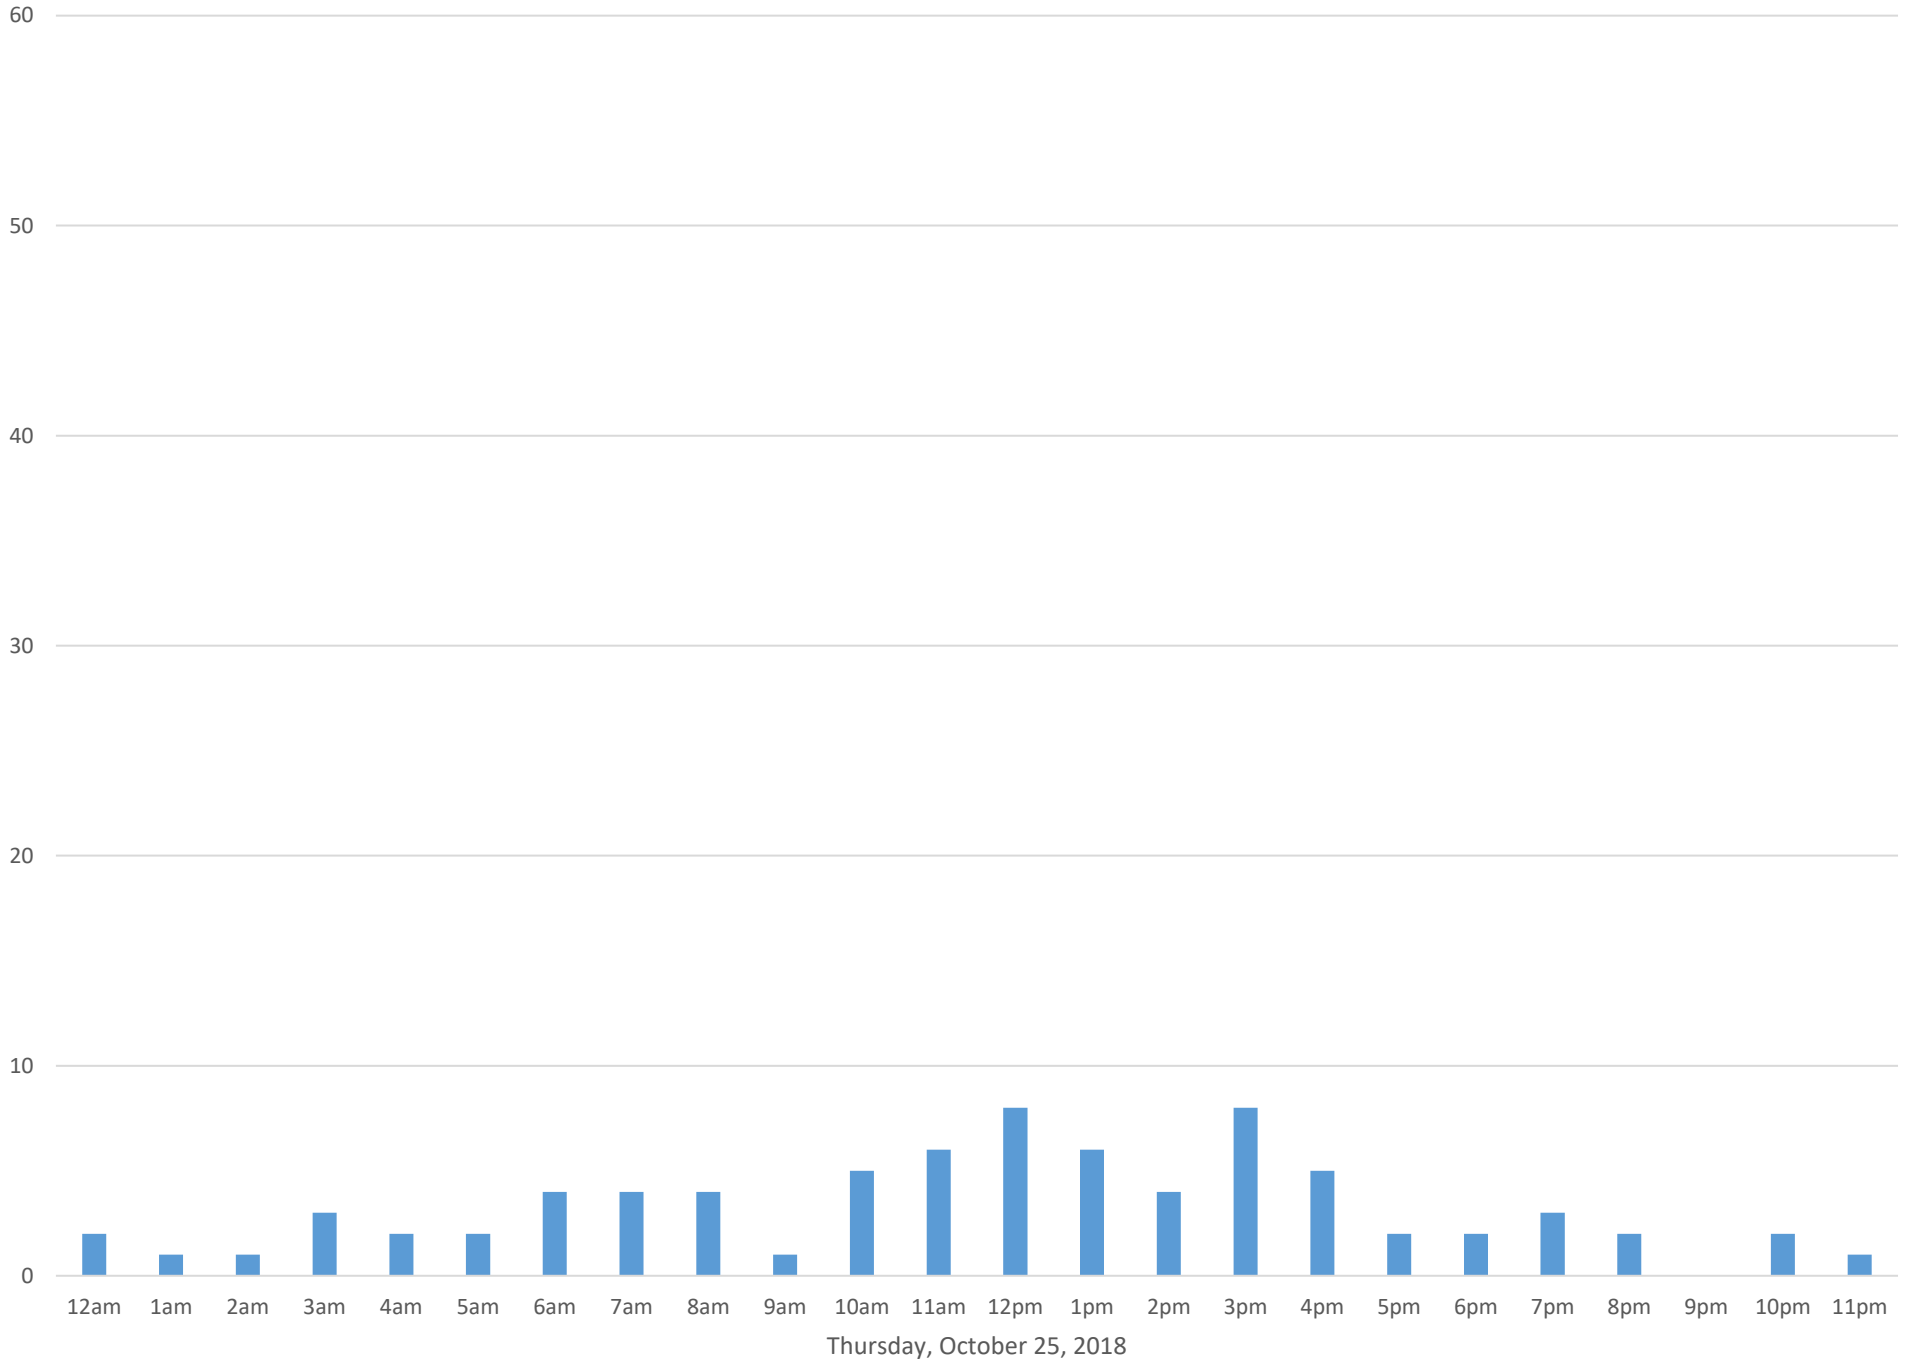

Squalicum Creek Trail

Data Summary

Total Count	2,516
Daily Average	105
Average Weekend Day	96
Average Weekday	108
Highest Daily Count	163
Busiest Day of the Week	Wednesday, October 17, 2018

Weekly Profile

Monday	16%
Tuesday	20%
Wednesday	19%
Thursday	12%
Friday	9%
Saturday	11%
Sunday	12%

Squalicum Creek Trail October 2018

Monthly Data

Total Count = 2516

Squalicum Creek Trail

Squalicum Creek Trail

Squalicum Creek Trail

Squalicum Creek Trail

Squalicum Creek Trail

Squalicum Creek Trail

Squalicum Creek Trail

Squalicum Creek Trail

Squalicum Creek Trail

Squalicum Creek Trail

Squalicum Creek Trail

Thursday, October 25, 2018

Squalicum Creek Trail

Squalicum Creek Trail

Squalicum Creek Trail

Squalicum Creek Trail

Squalicum Creek Trail

Tuesday, October 30, 2018

Squalicum Creek Trail