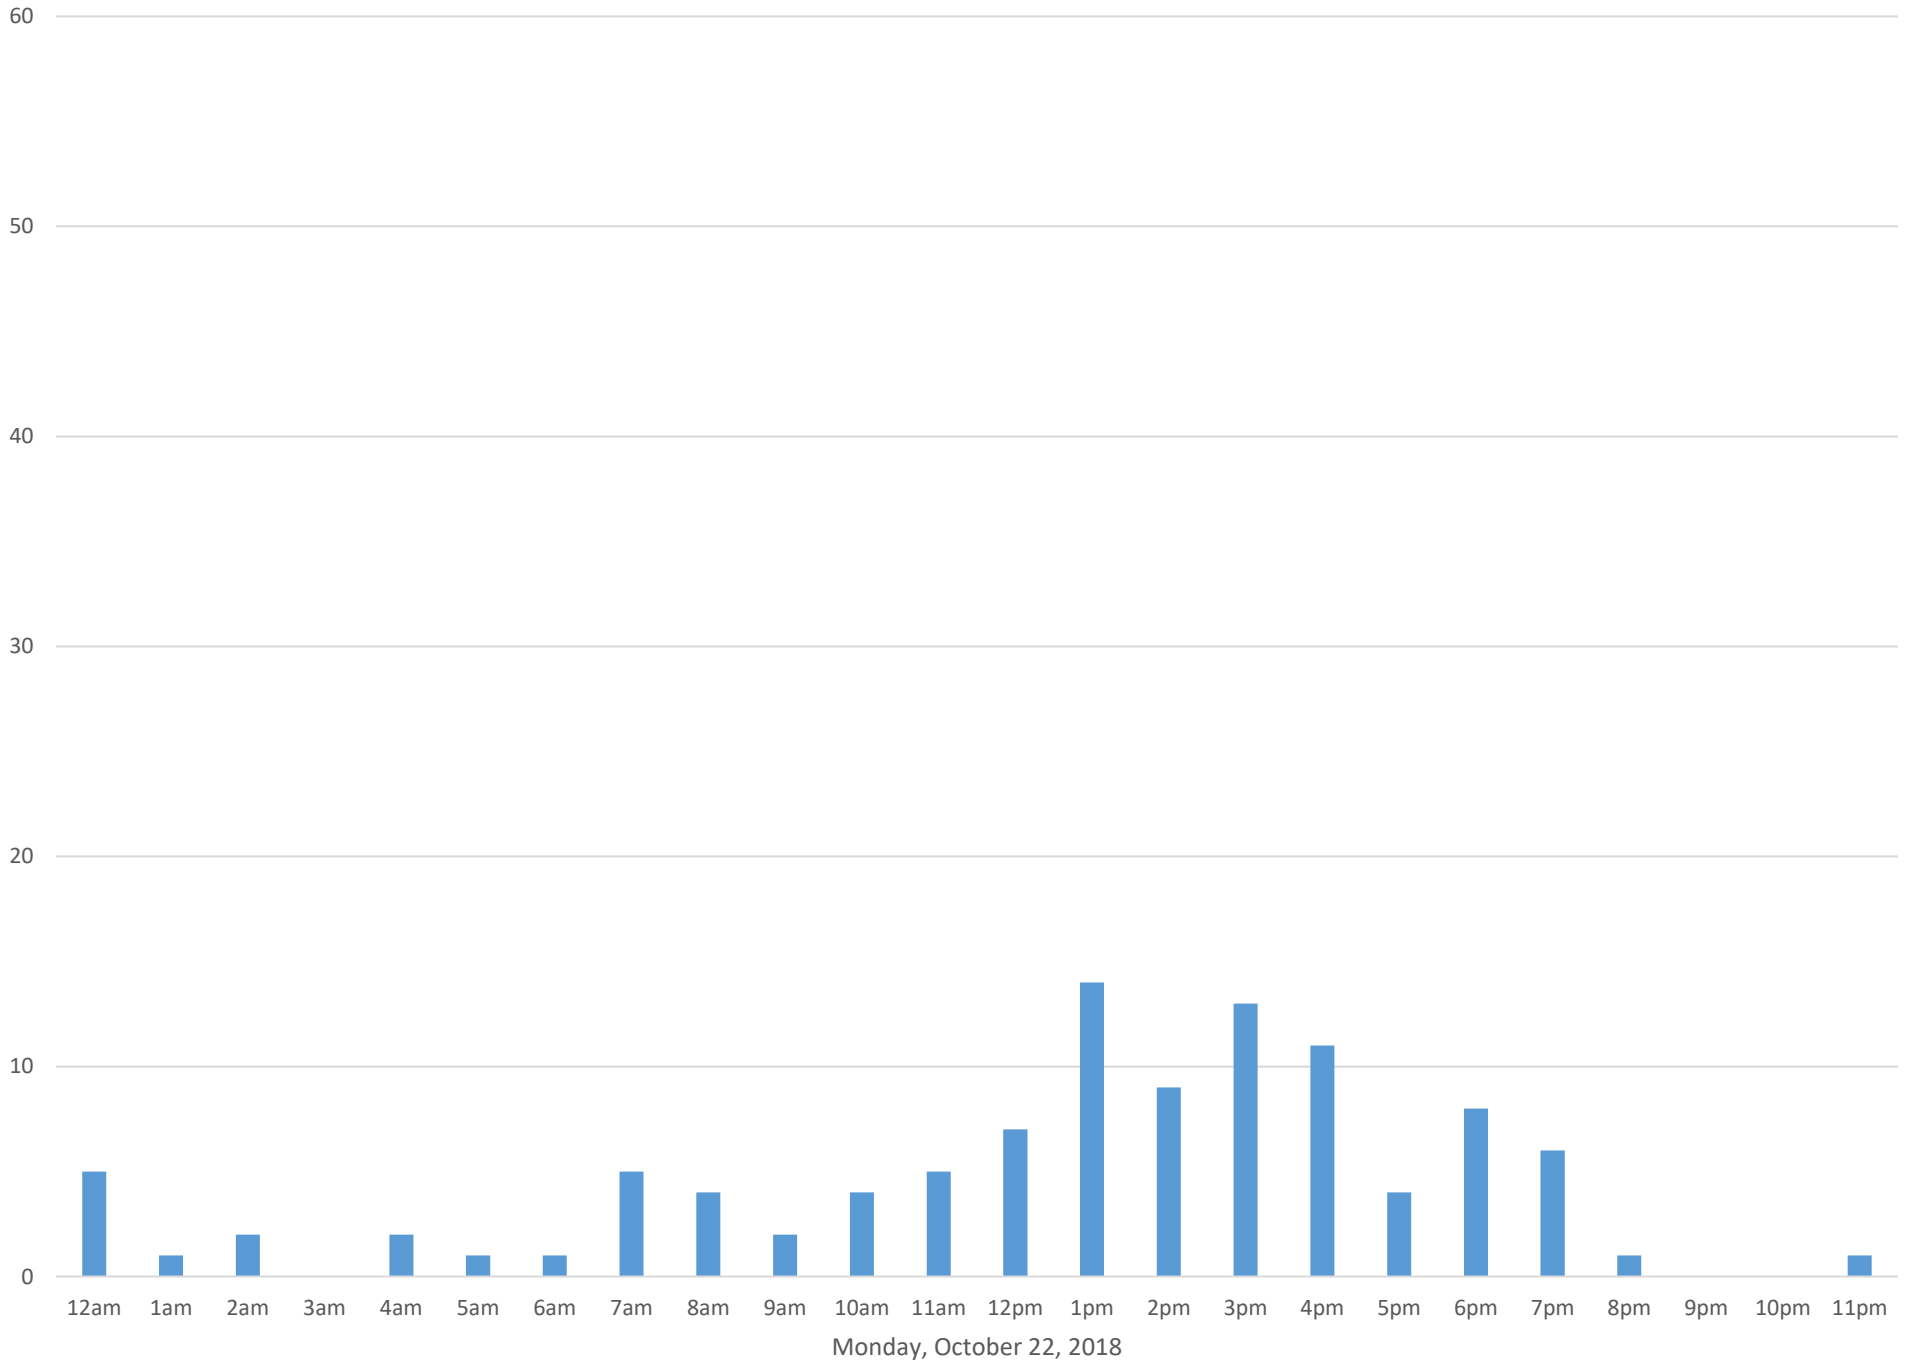

Squalicum Creek Trail

Data Summary

Total Count	2,516
Daily Average	105
Average Weekend Day	96
Average Weekday	108
Highest Daily Count	163
Busiest Day of the Week	Wednesday, October 17, 2018

Weekly Profile

Monday	16%
Tuesday	20%
Wednesday	19%
Thursday	12%
Friday	9%
Saturday	11%
Sunday	12%

Squalicum Creek Trail October 2018

Monthly Data

Total Count = 2516

Squalicum Creek Trail

Squalicum Creek Trail

Squalicum Creek Trail

Squalicum Creek Trail

Squalicum Creek Trail

Squalicum Creek Trail

Squalicum Creek Trail

Squalicum Creek Trail

Squalicum Creek Trail

Squalicum Creek Trail

Squalicum Creek Trail

Thursday, October 25, 2018

Squalicum Creek Trail

Squalicum Creek Trail

Squalicum Creek Trail

Squalicum Creek Trail

Squalicum Creek Trail

Tuesday, October 30, 2018

Squalicum Creek Trail