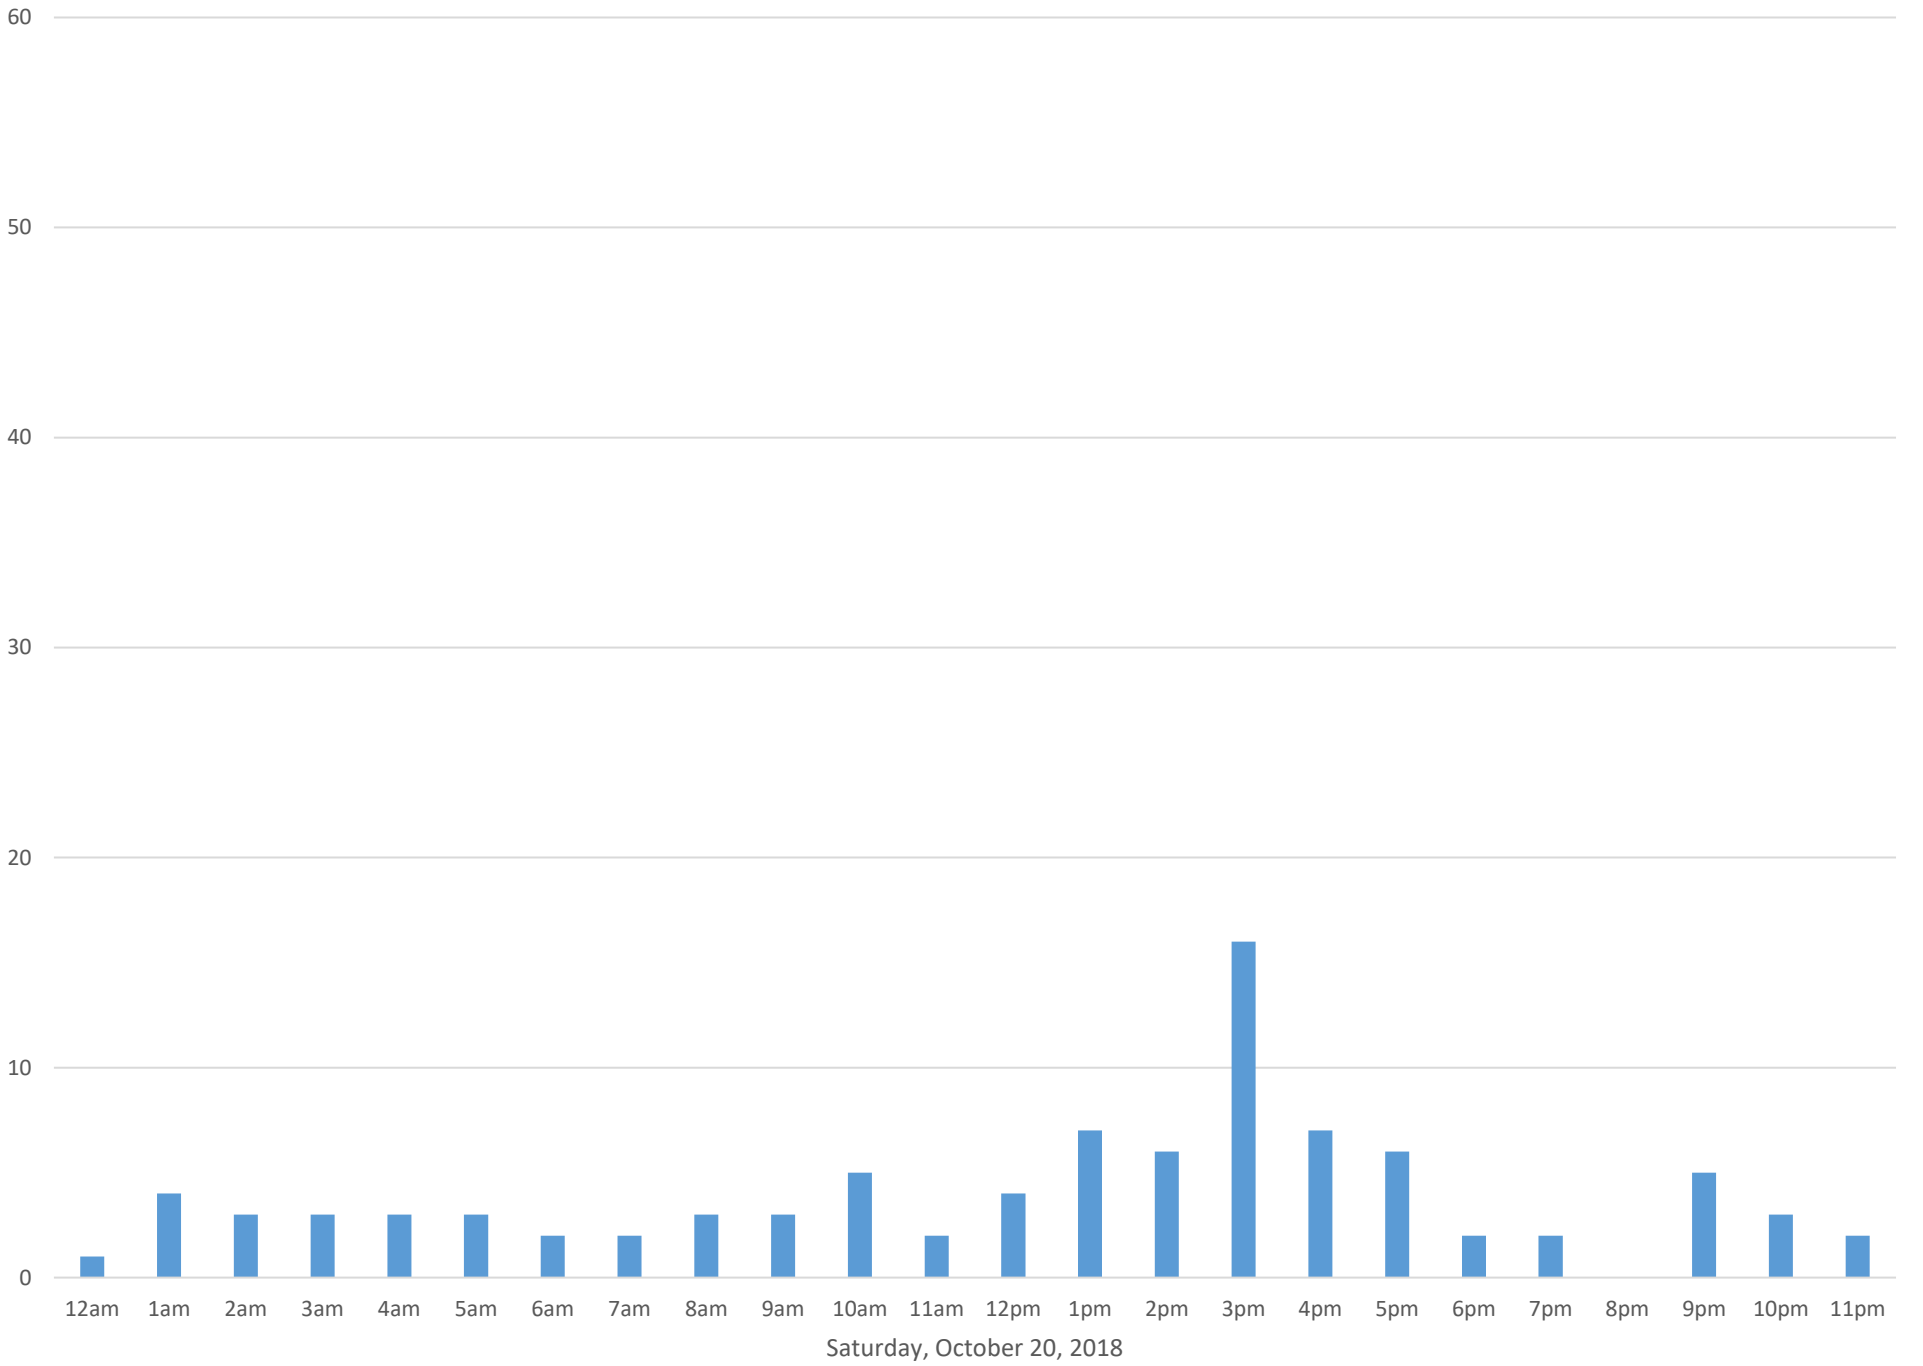

Squalicum Creek Trail