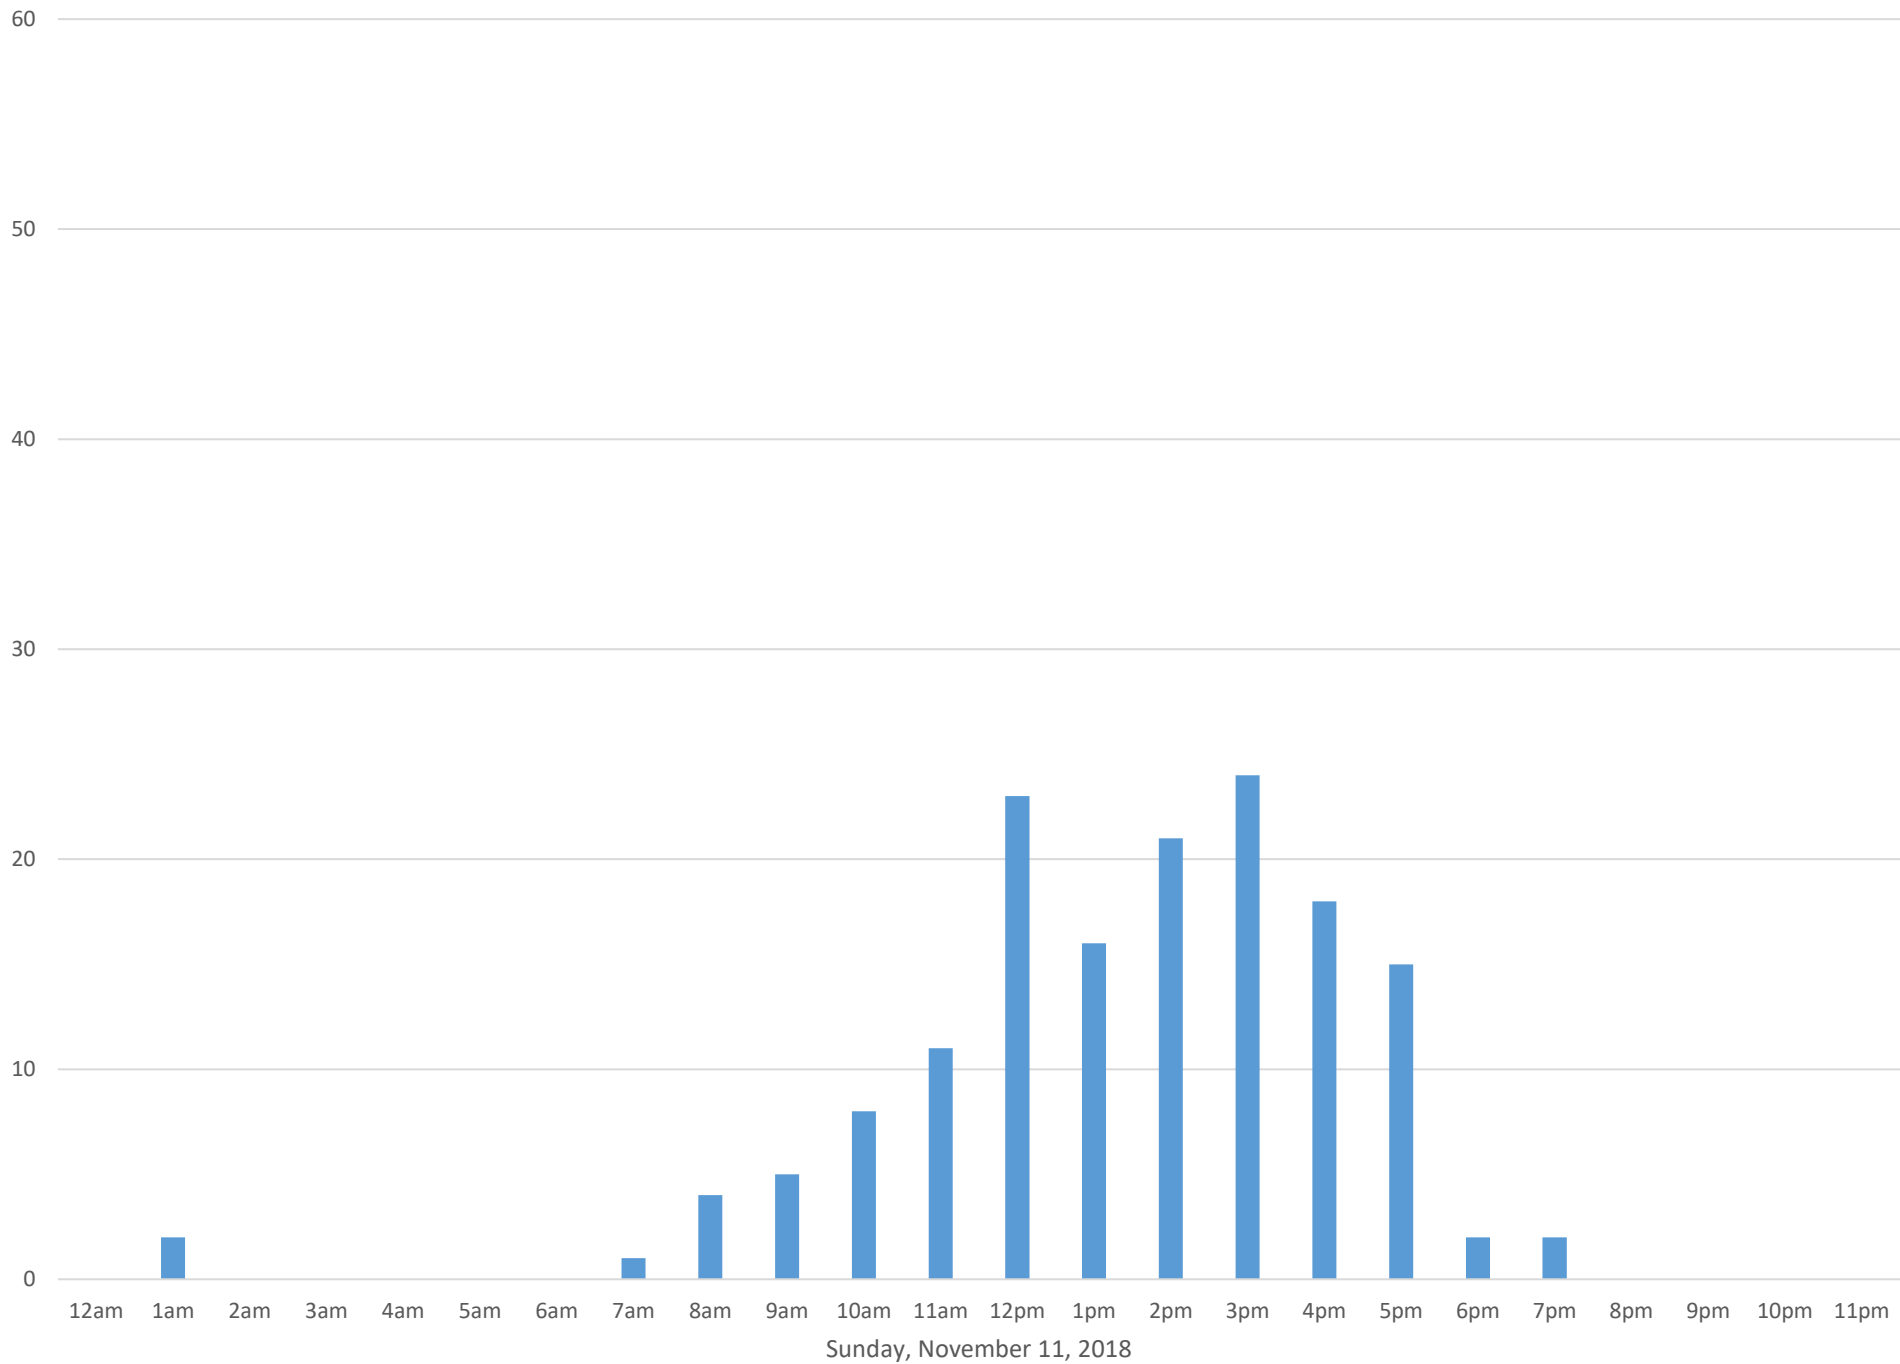

South Bay Trail

Data Summary

Total Count 2,581

Daily Average 86

Average Weekend Day 140

Average Weekday 66

Highest Daily Count 193

Busiest Day of the Week Saturday, November 10, 2018

South Bay Trail November 2018

Monthly Data

Total Count = 2581

South Bay Trail

South Bay Trail

South Bay Trail

South Bay Trail

South Bay Trail

South Bay Trail

South Bay Trail

South Bay Trail

South Bay Trail

Friday, November 9, 2018

South Bay Trail

South Bay Trail

Sunday, November 11, 2018

South Bay Trail

South Bay Trail

South Bay Trail

South Bay Trail

South Bay Trail

South Bay Trail

South Bay Trail

South Bay Trail