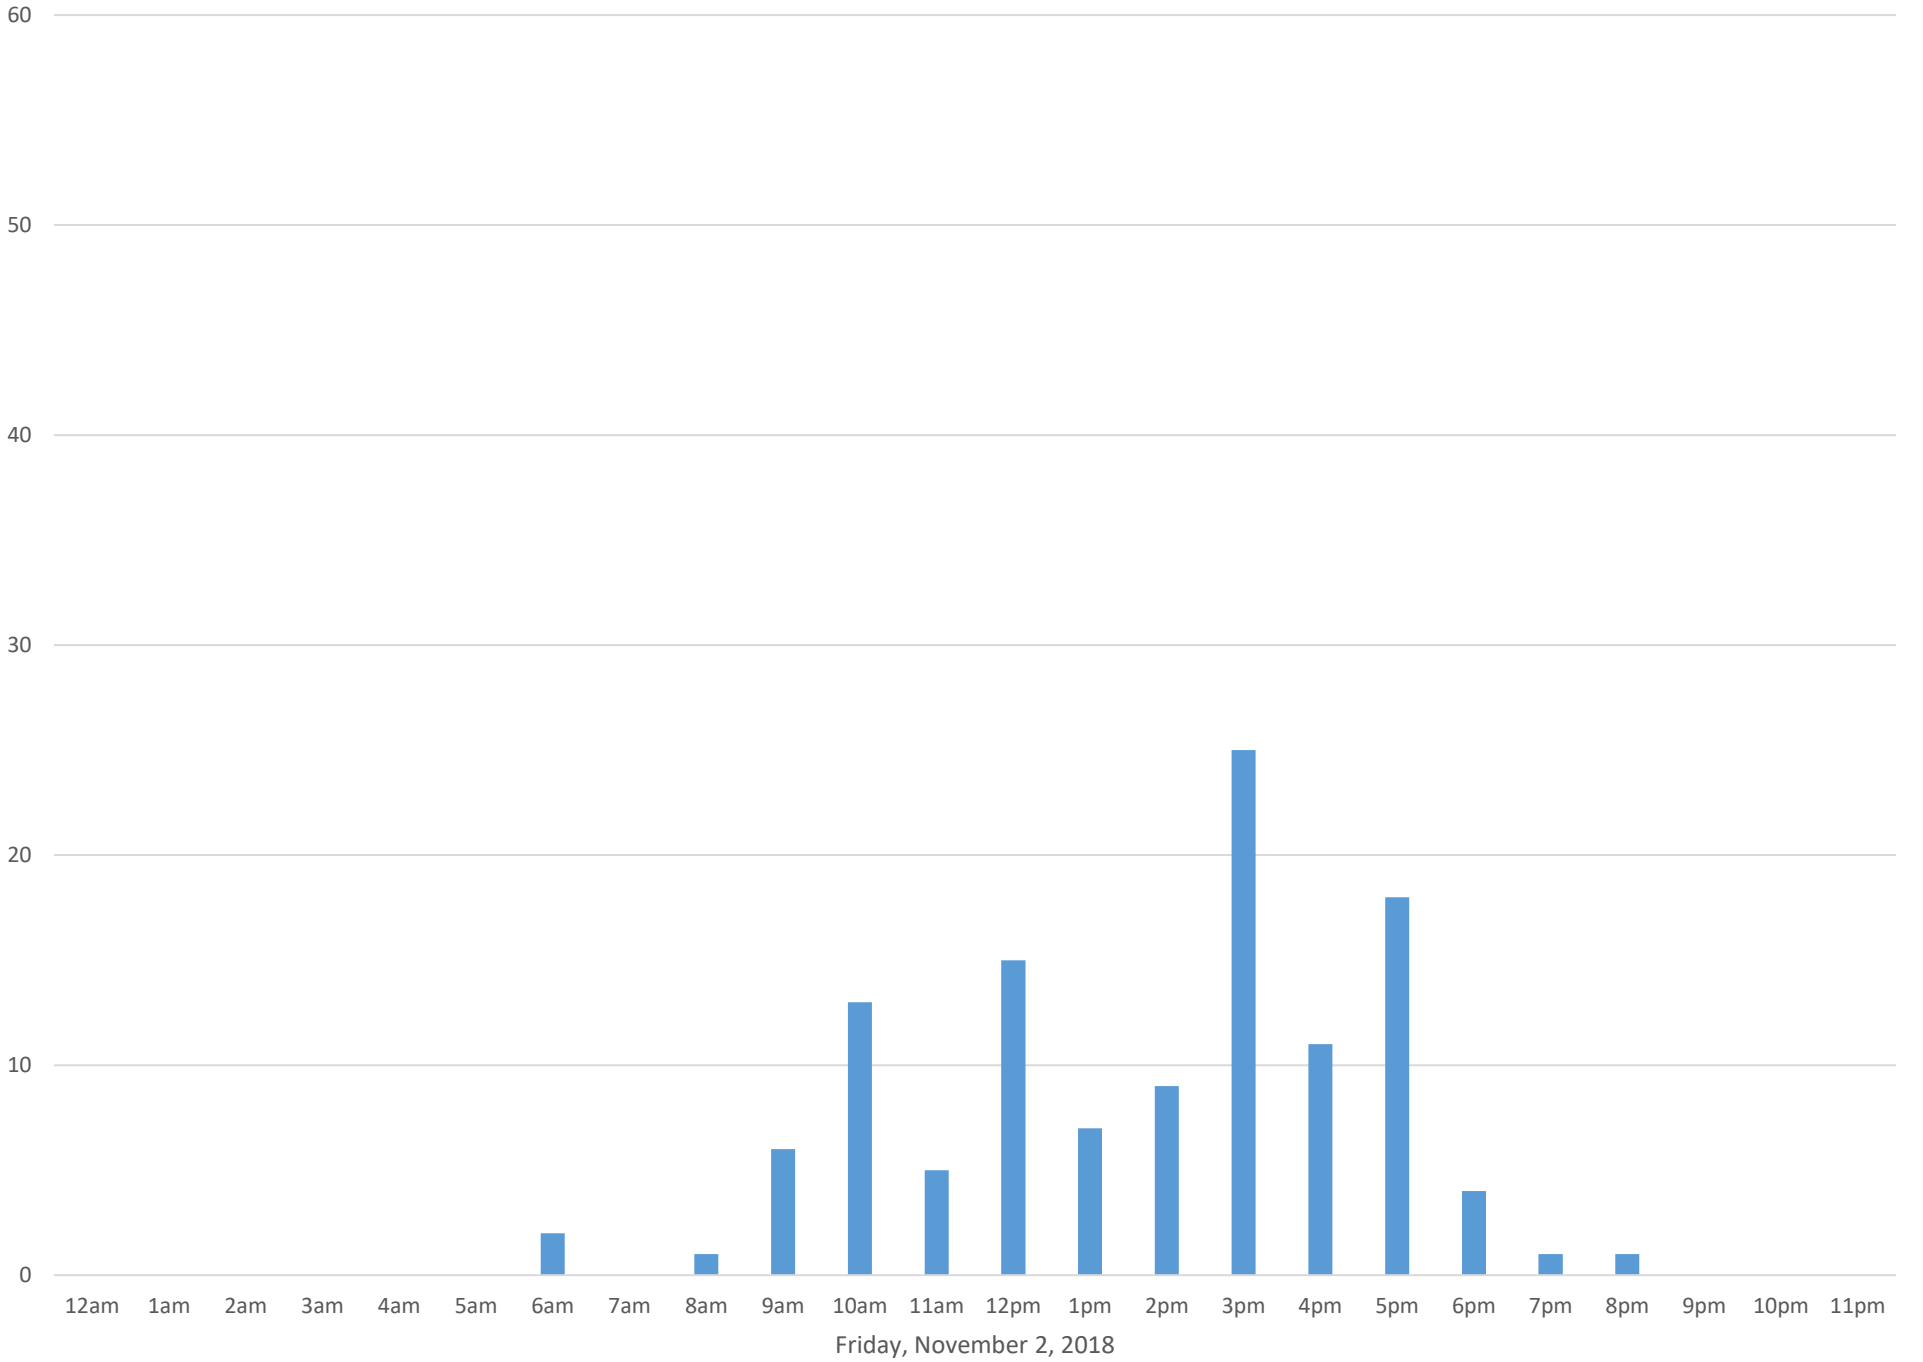

South Bay Trail

Data Summary

Total Count 2,581

Daily Average 86

Average Weekend Day 140

Average Weekday 66

Highest Daily Count 193

Busiest Day of the Week Saturday, November 10, 2018

Weekly Profile

Monday 10%

Tuesday 11%

Wednesday 10%

Thursday 12%

Friday 14%

Saturday 21%

Sunday 22%

South Bay Trail November 2018

Monthly Data

Total Count = 2581

South Bay Trail

South Bay Trail

South Bay Trail

South Bay Trail

South Bay Trail

South Bay Trail

South Bay Trail

South Bay Trail

South Bay Trail

Friday, November 9, 2018

South Bay Trail

South Bay Trail

Sunday, November 11, 2018