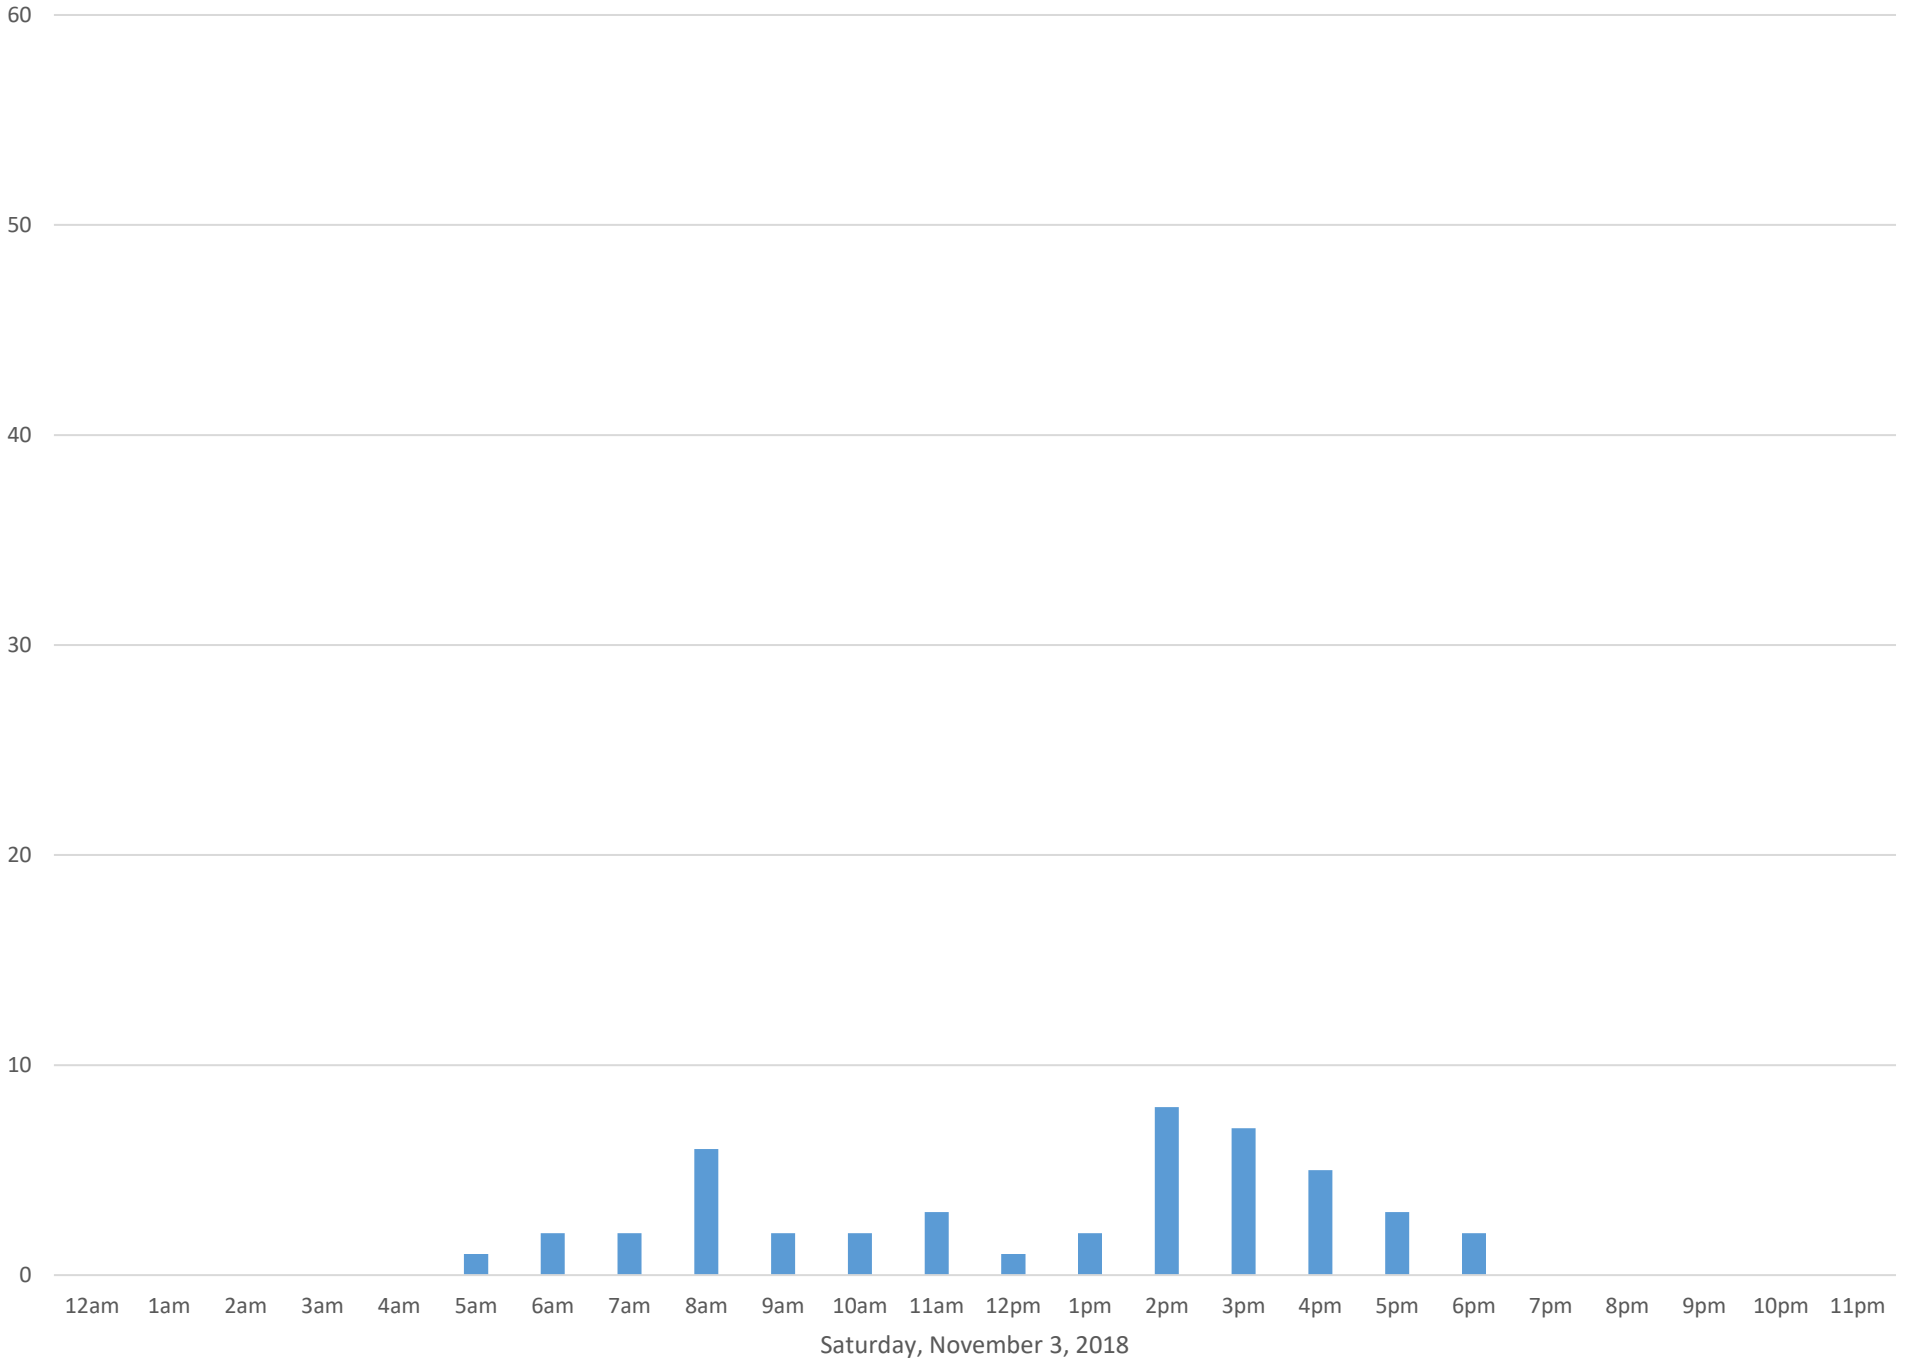

South Bay Trail

Data Summary

Total Count 2,581

Daily Average 86

Average Weekend Day 140

Average Weekday 66

Highest Daily Count 193

Busiest Day of the Week Saturday, November 10, 2018

Weekly Profile

Monday 10%

Tuesday 11%

Wednesday 10%

Thursday 12%

Friday 14%

Saturday 21%

Sunday 22%

South Bay Trail November 2018

Monthly Data

Total Count = 2581

South Bay Trail

South Bay Trail

South Bay Trail

South Bay Trail

South Bay Trail

South Bay Trail

South Bay Trail

South Bay Trail

South Bay Trail

Friday, November 9, 2018

South Bay Trail

South Bay Trail

Sunday, November 11, 2018