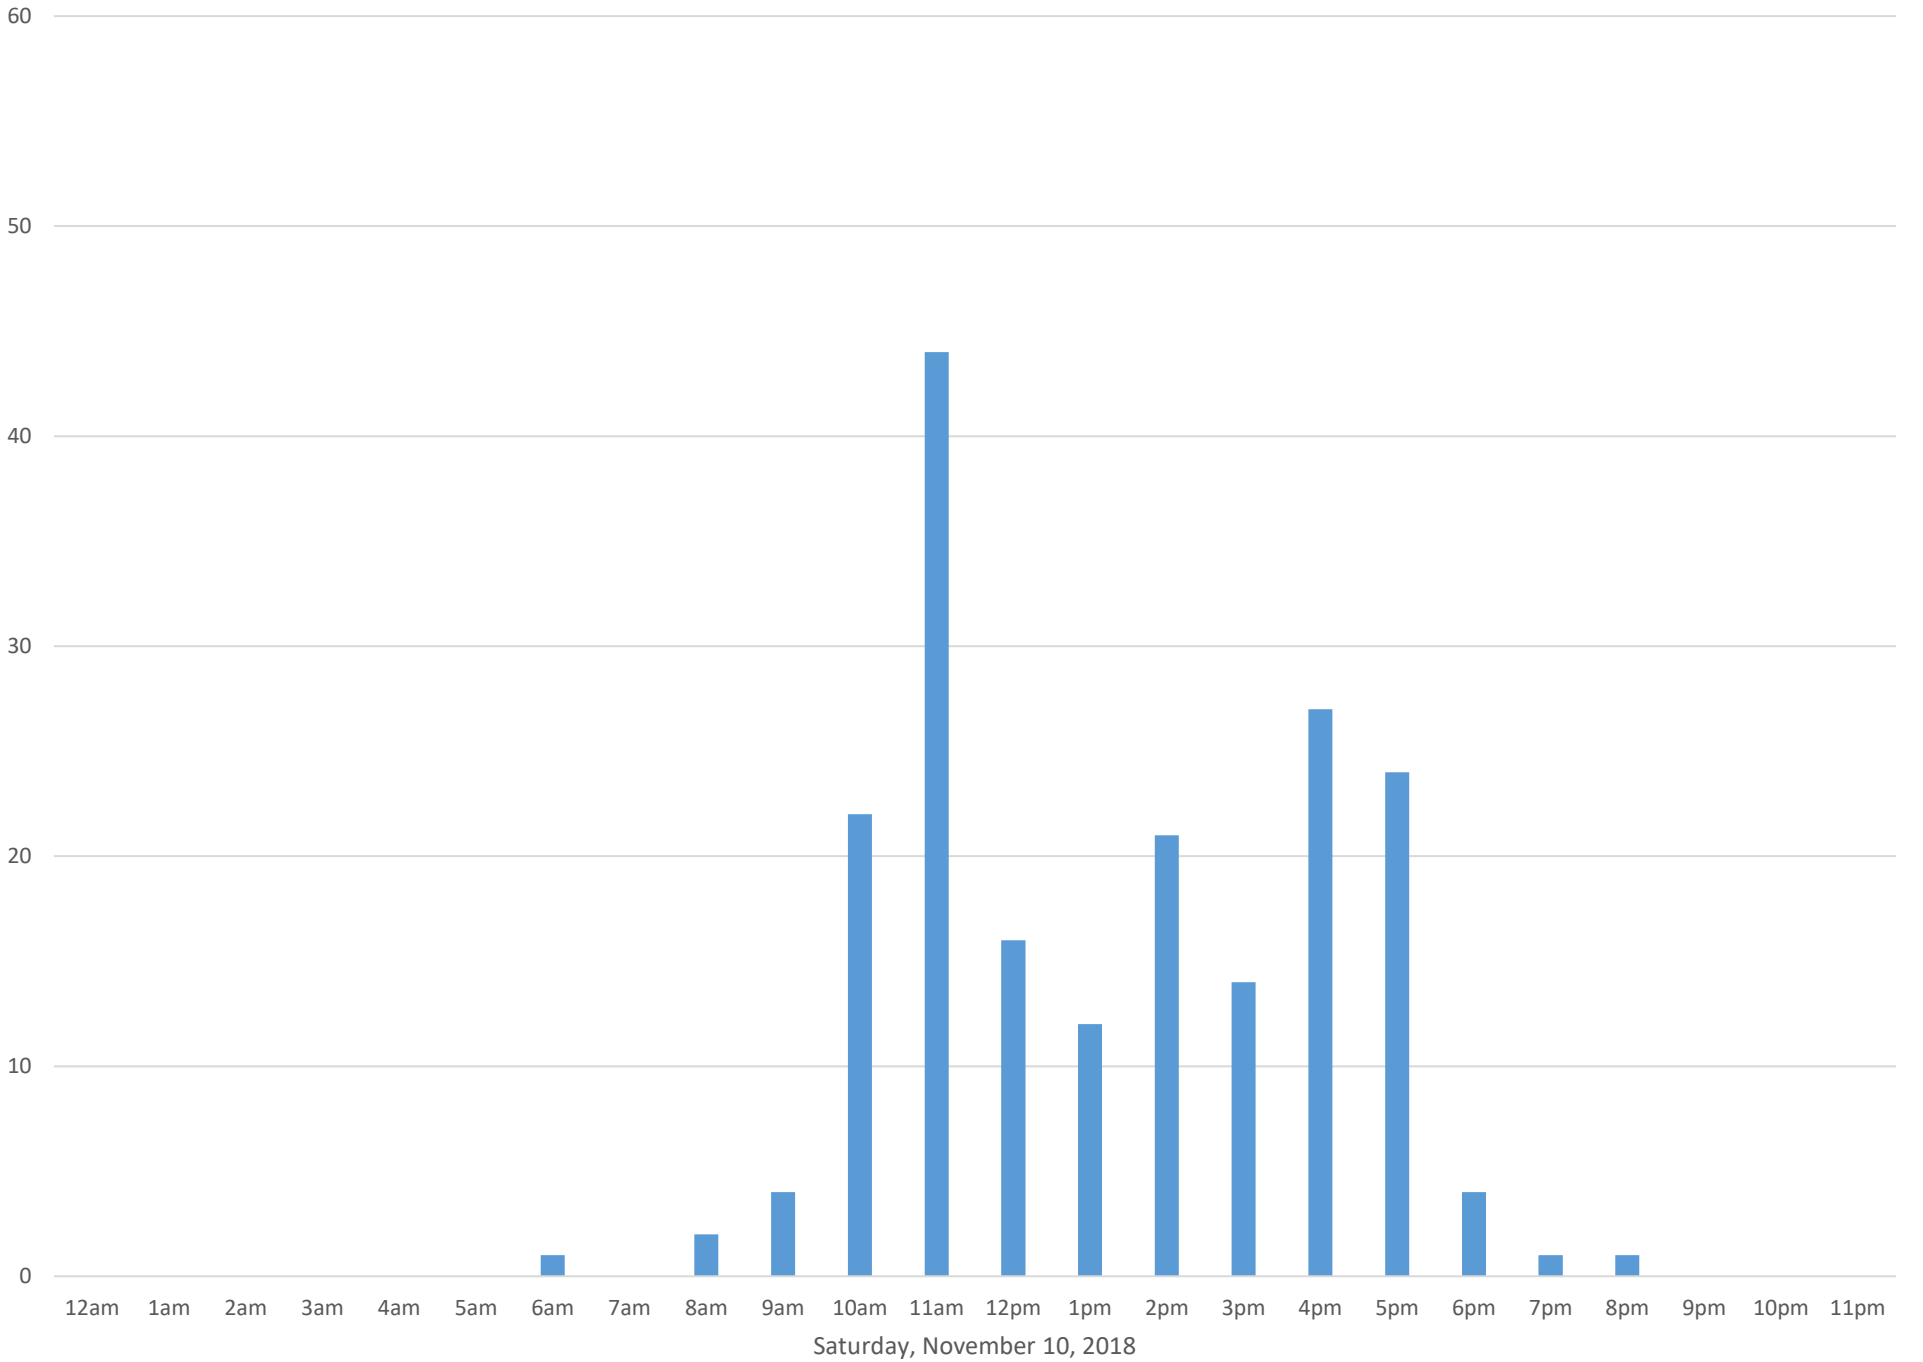

South Bay Trail

Data Summary

Total Count 2,581

Daily Average 86

Average Weekend Day 140

Average Weekday 66

Highest Daily Count 193

Busiest Day of the Week Saturday, November 10, 2018

South Bay Trail November 2018

Monthly Data

Total Count = 2581

South Bay Trail

South Bay Trail

South Bay Trail

South Bay Trail

South Bay Trail

South Bay Trail

South Bay Trail

South Bay Trail

South Bay Trail

Friday, November 9, 2018

South Bay Trail

South Bay Trail

Sunday, November 11, 2018

South Bay Trail

South Bay Trail

South Bay Trail

South Bay Trail

South Bay Trail

South Bay Trail

South Bay Trail

South Bay Trail