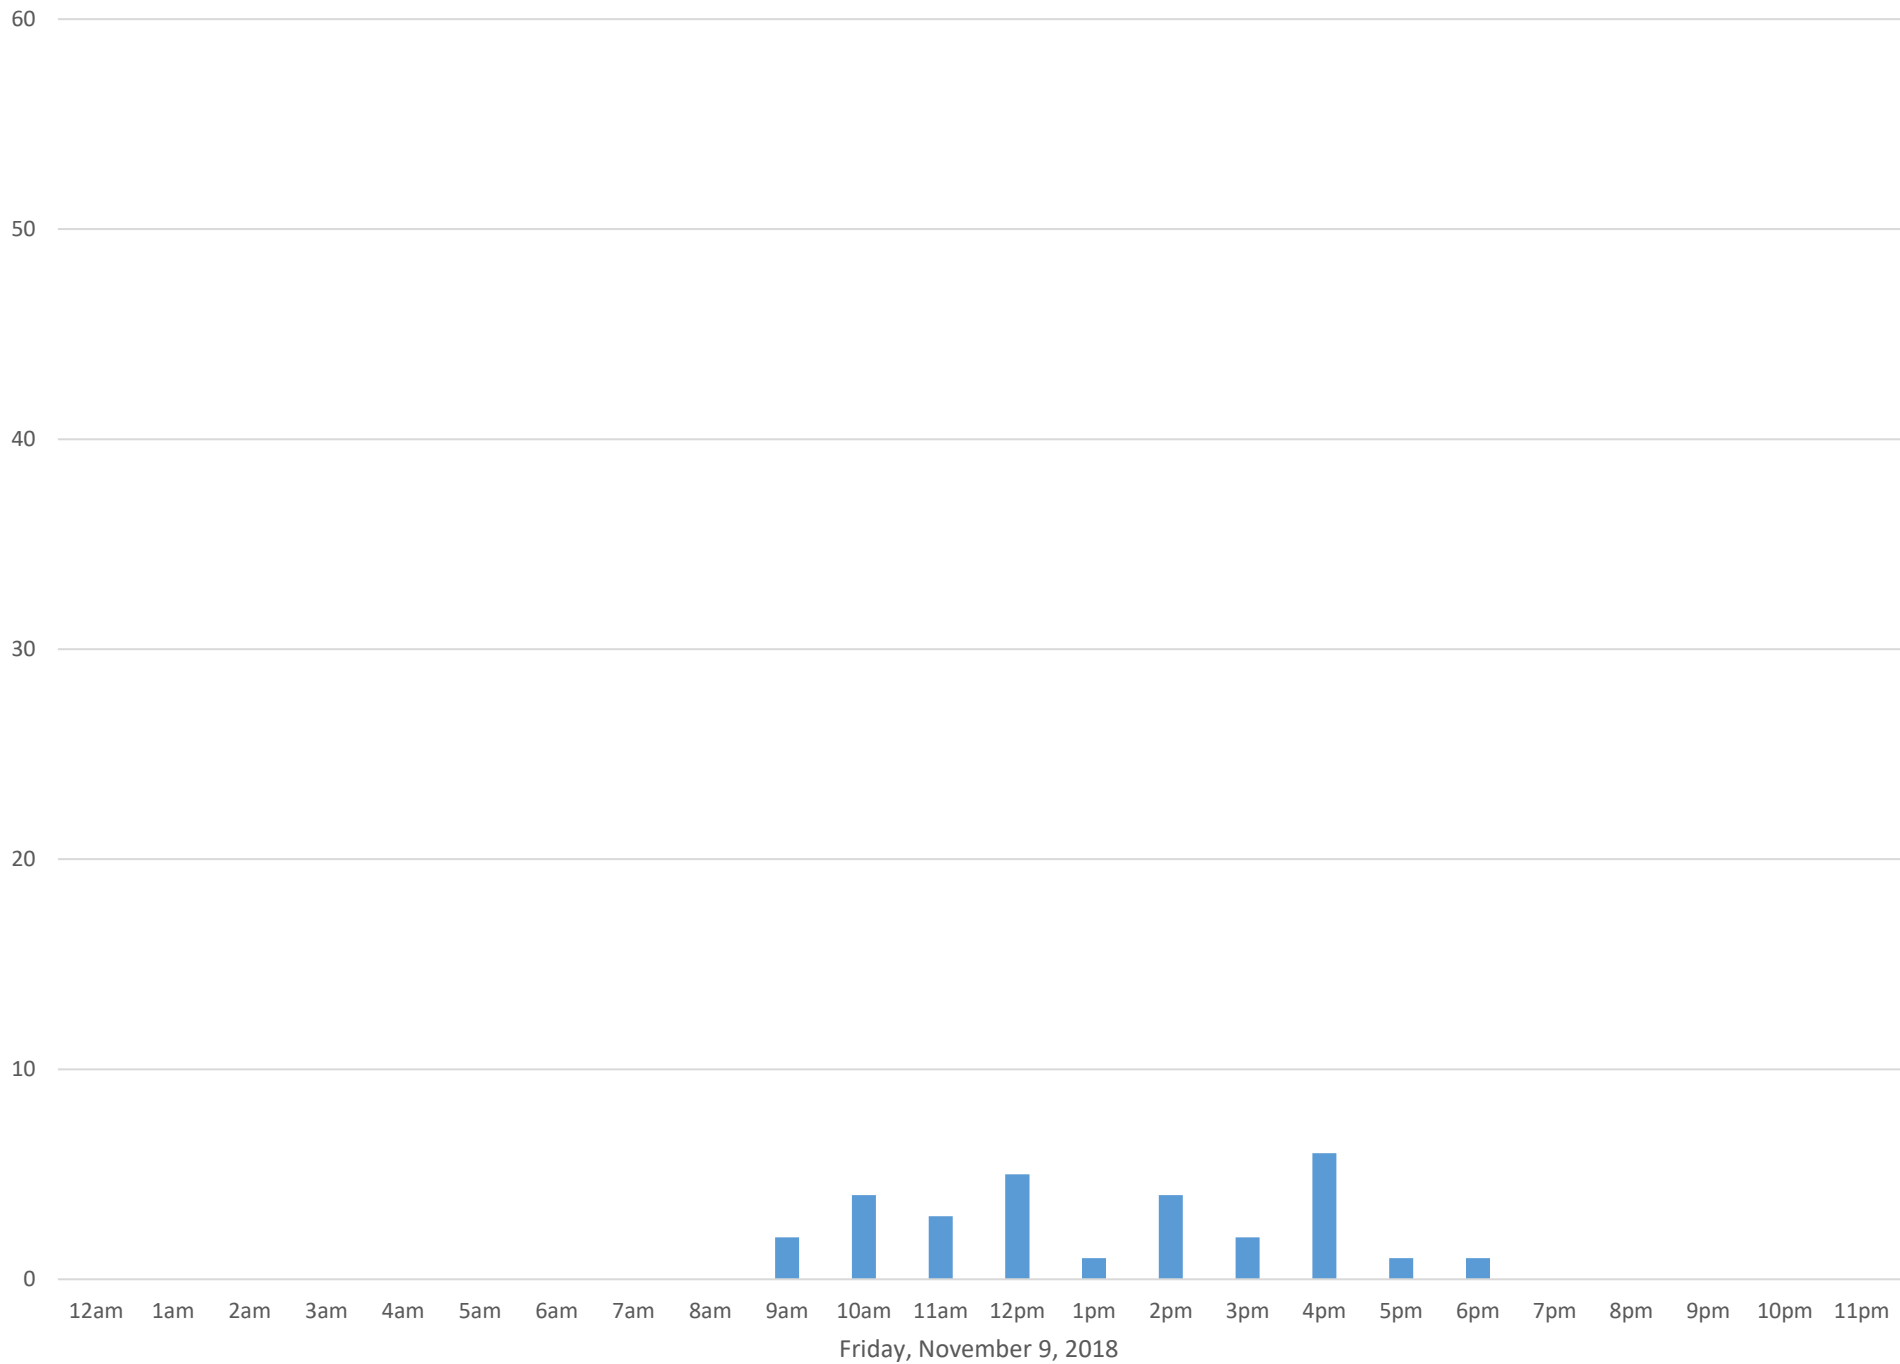

South Bay Trail

Data Summary

Total Count 2,581

Daily Average 86

Average Weekend Day 140

Average Weekday 66

Highest Daily Count 193

Busiest Day of the Week Saturday, November 10, 2018

South Bay Trail November 2018

Monthly Data

Total Count = 2581

South Bay Trail

South Bay Trail

South Bay Trail

South Bay Trail

South Bay Trail

South Bay Trail

South Bay Trail

South Bay Trail

South Bay Trail

Friday, November 9, 2018

South Bay Trail

South Bay Trail

Sunday, November 11, 2018

South Bay Trail

South Bay Trail

South Bay Trail

South Bay Trail

South Bay Trail

South Bay Trail

South Bay Trail

South Bay Trail