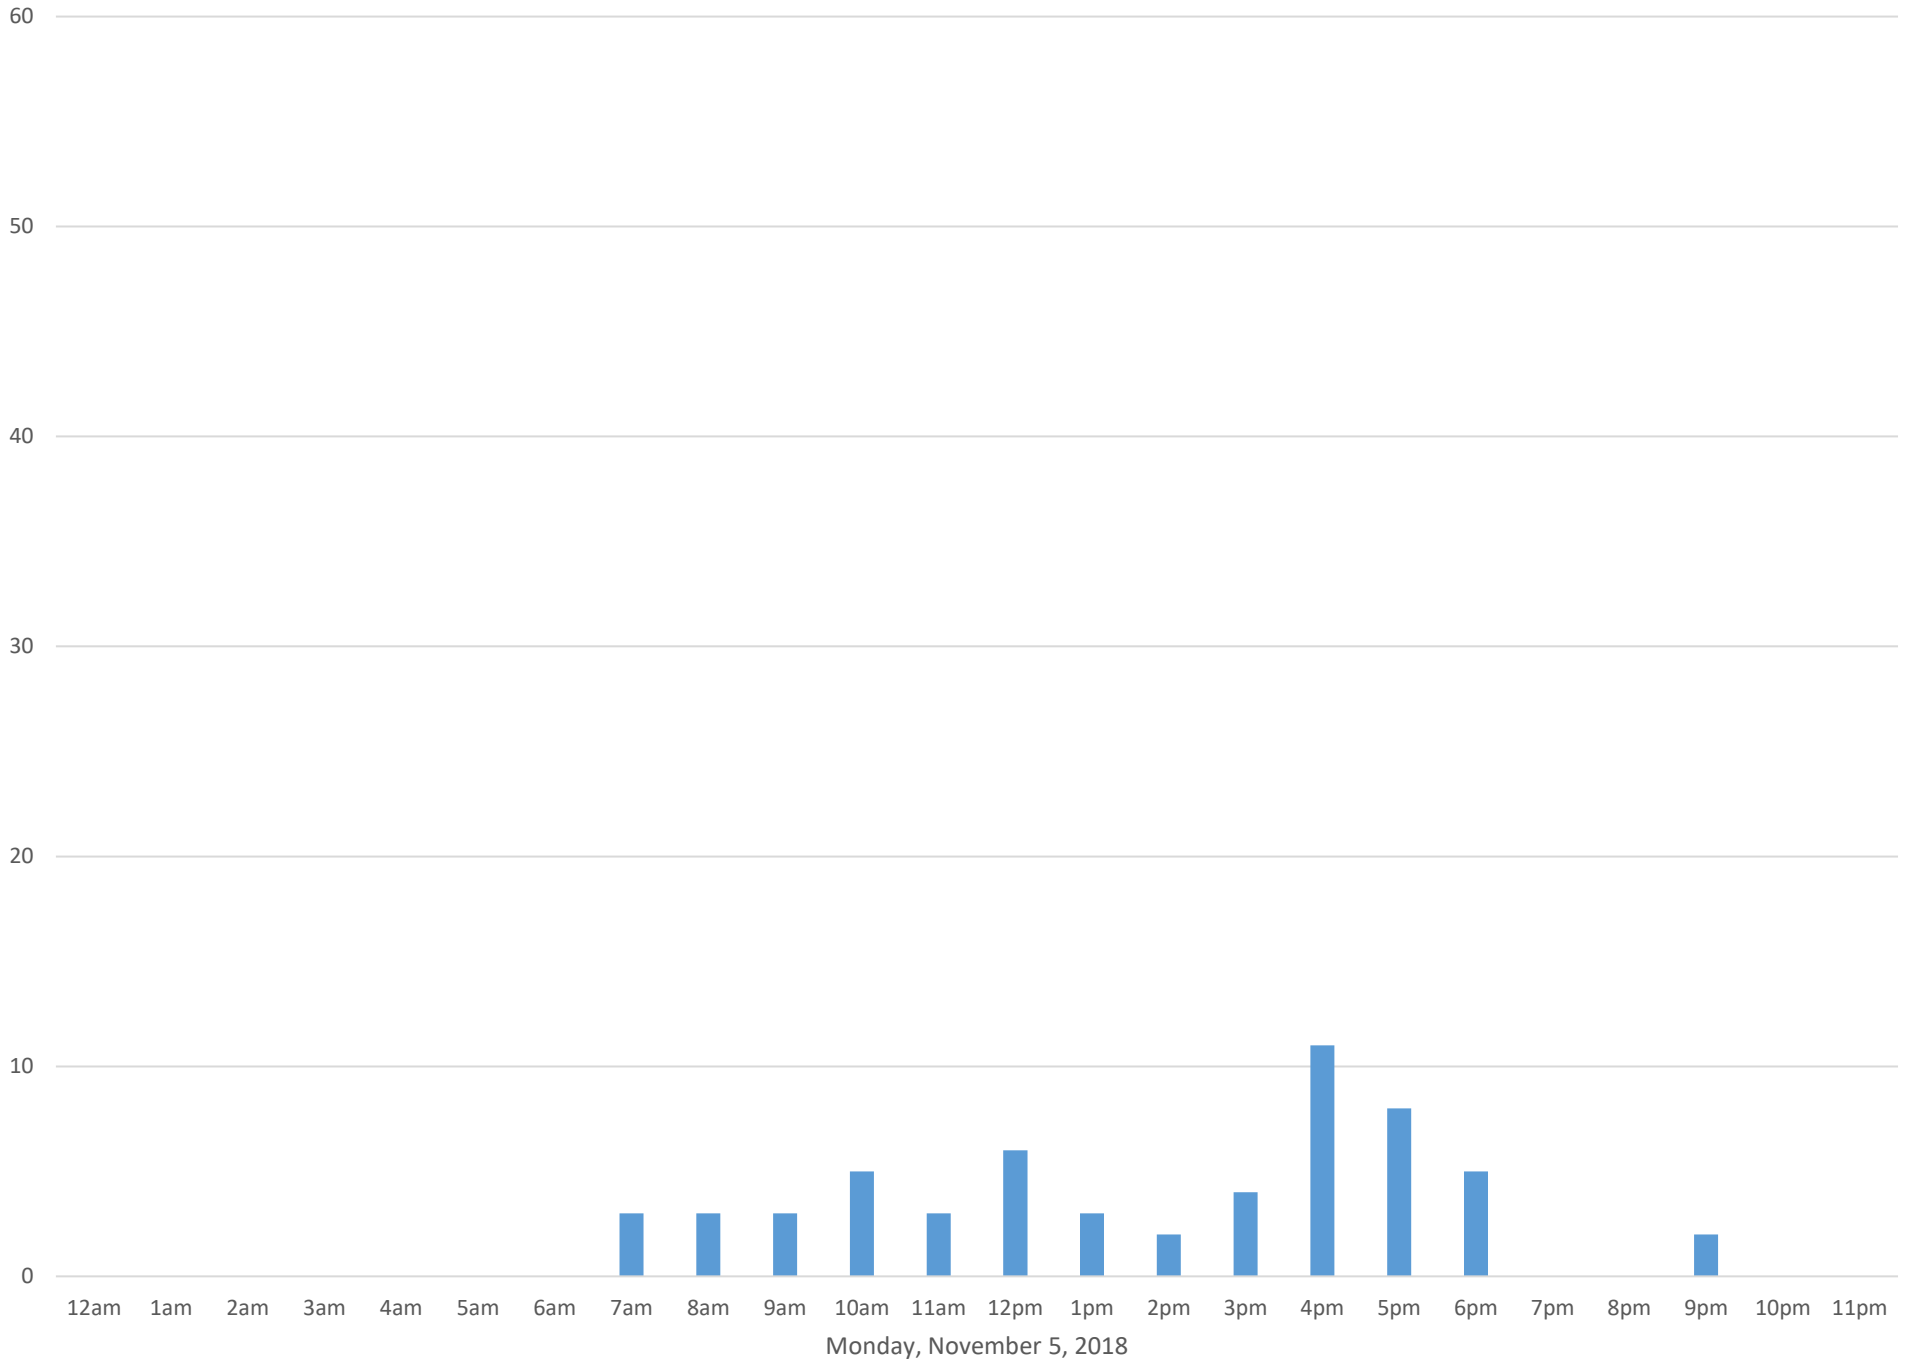

South Bay Trail

Data Summary

Total Count 2,581

Daily Average 86

Average Weekend Day 140

Average Weekday 66

Highest Daily Count 193

Busiest Day of the Week Saturday, November 10, 2018

Weekly Profile

Monday 10%

Tuesday 11%

Wednesday 10%

Thursday 12%

Friday 14%

Saturday 21%

Sunday 22%

South Bay Trail November 2018

Monthly Data

Total Count = 2581

South Bay Trail

South Bay Trail

South Bay Trail

South Bay Trail

South Bay Trail

South Bay Trail

South Bay Trail

South Bay Trail

South Bay Trail

Friday, November 9, 2018

South Bay Trail

South Bay Trail

Sunday, November 11, 2018