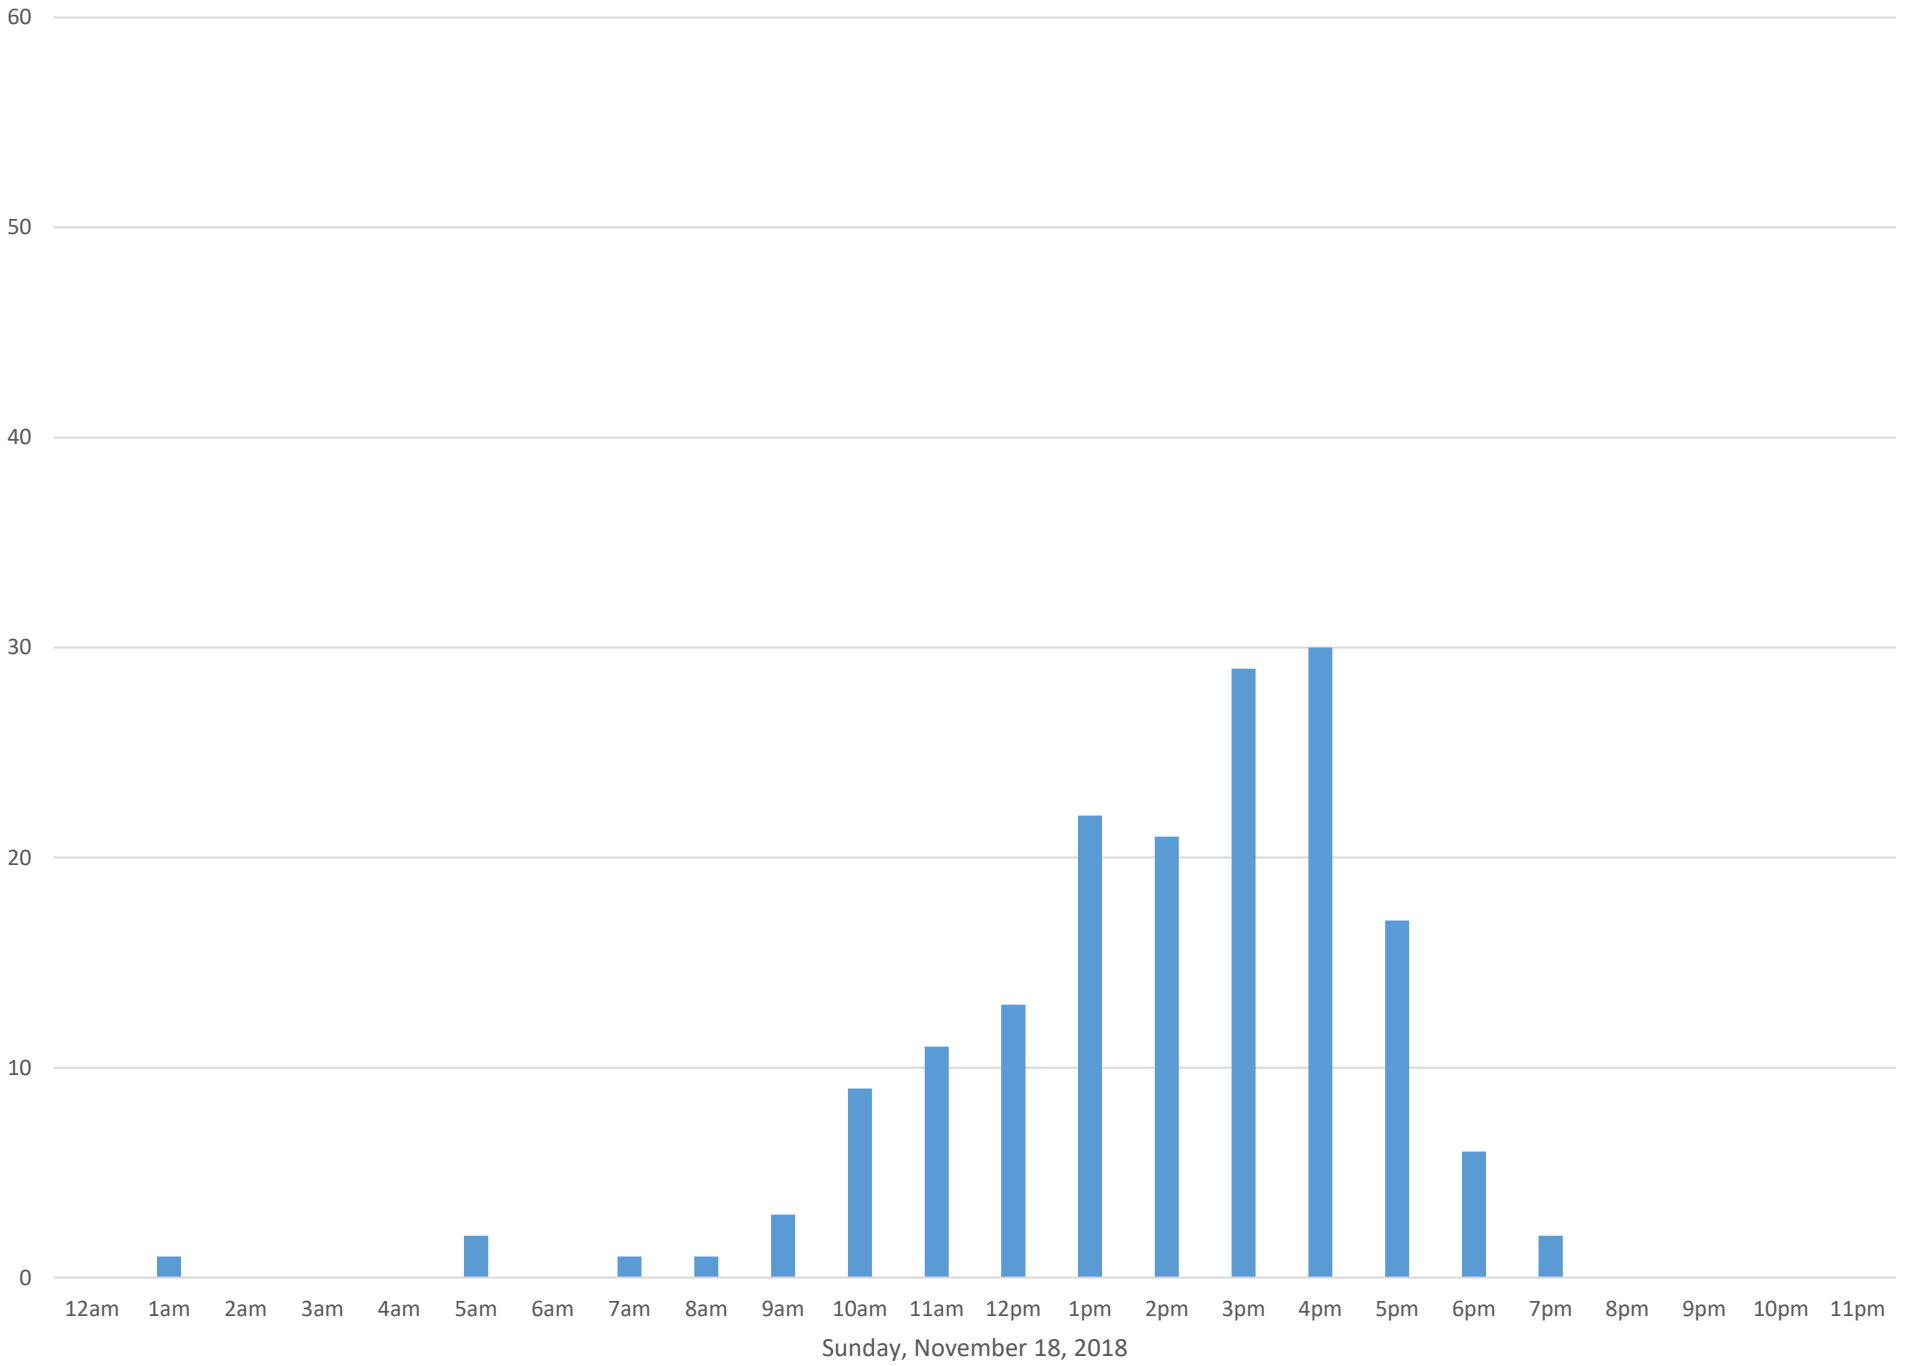

South Bay Trail