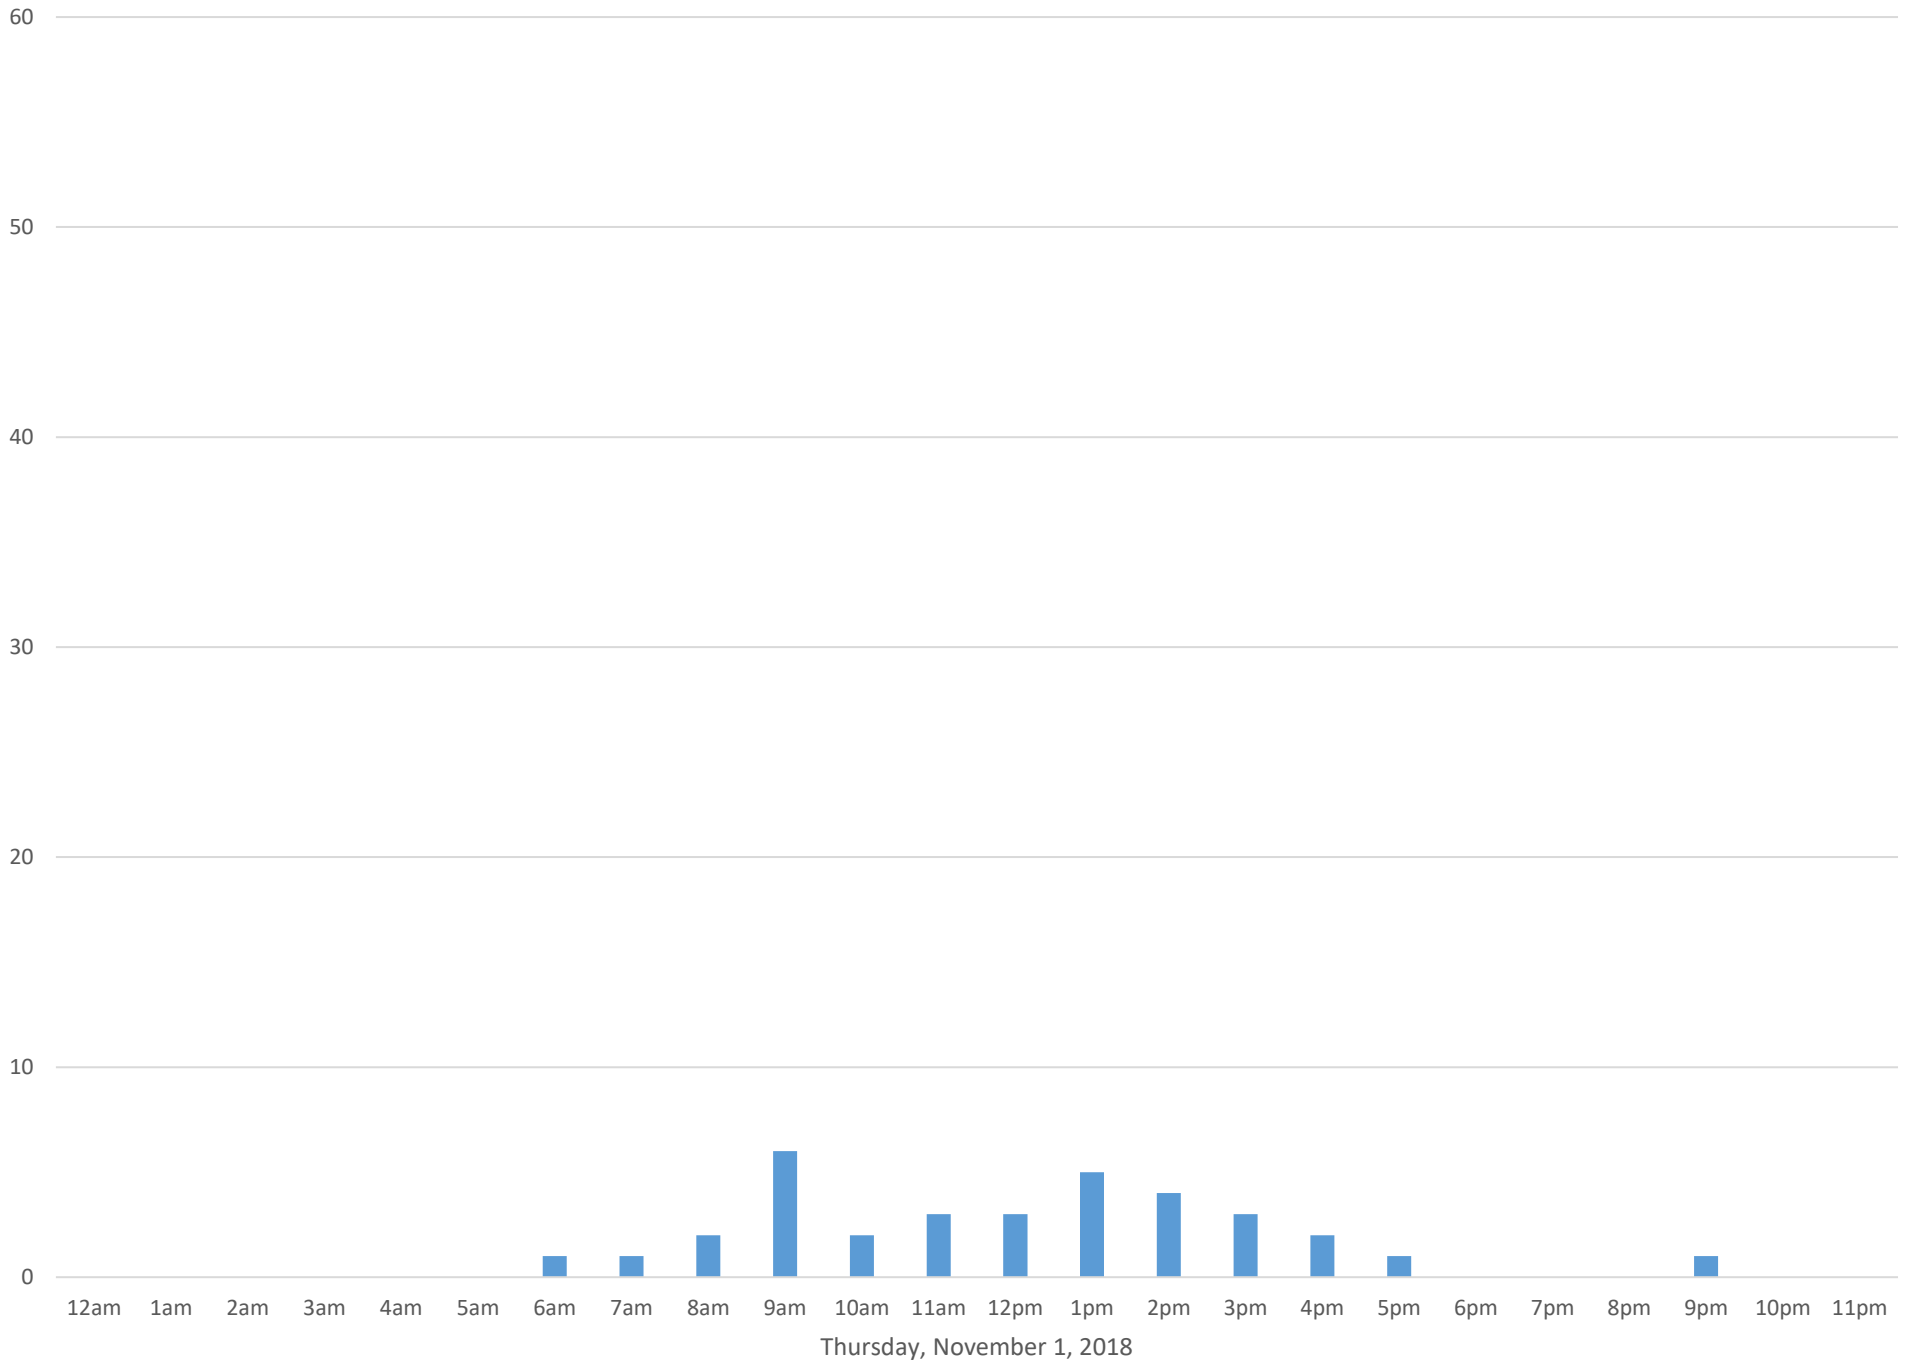

South Bay Trail

Data Summary

Total Count 2,581

Daily Average 86

Average Weekend Day 140

Average Weekday 66

Highest Daily Count 193

Busiest Day of the Week Saturday, November 10, 2018

Weekly Profile

Monday 10%

Tuesday 11%

Wednesday 10%

Thursday 12%

Friday 14%

Saturday 21%

Sunday 22%

South Bay Trail November 2018

Monthly Data

Total Count = 2581

South Bay Trail

South Bay Trail

South Bay Trail

South Bay Trail

South Bay Trail

South Bay Trail

South Bay Trail

South Bay Trail

South Bay Trail

Friday, November 9, 2018

South Bay Trail

South Bay Trail

Sunday, November 11, 2018