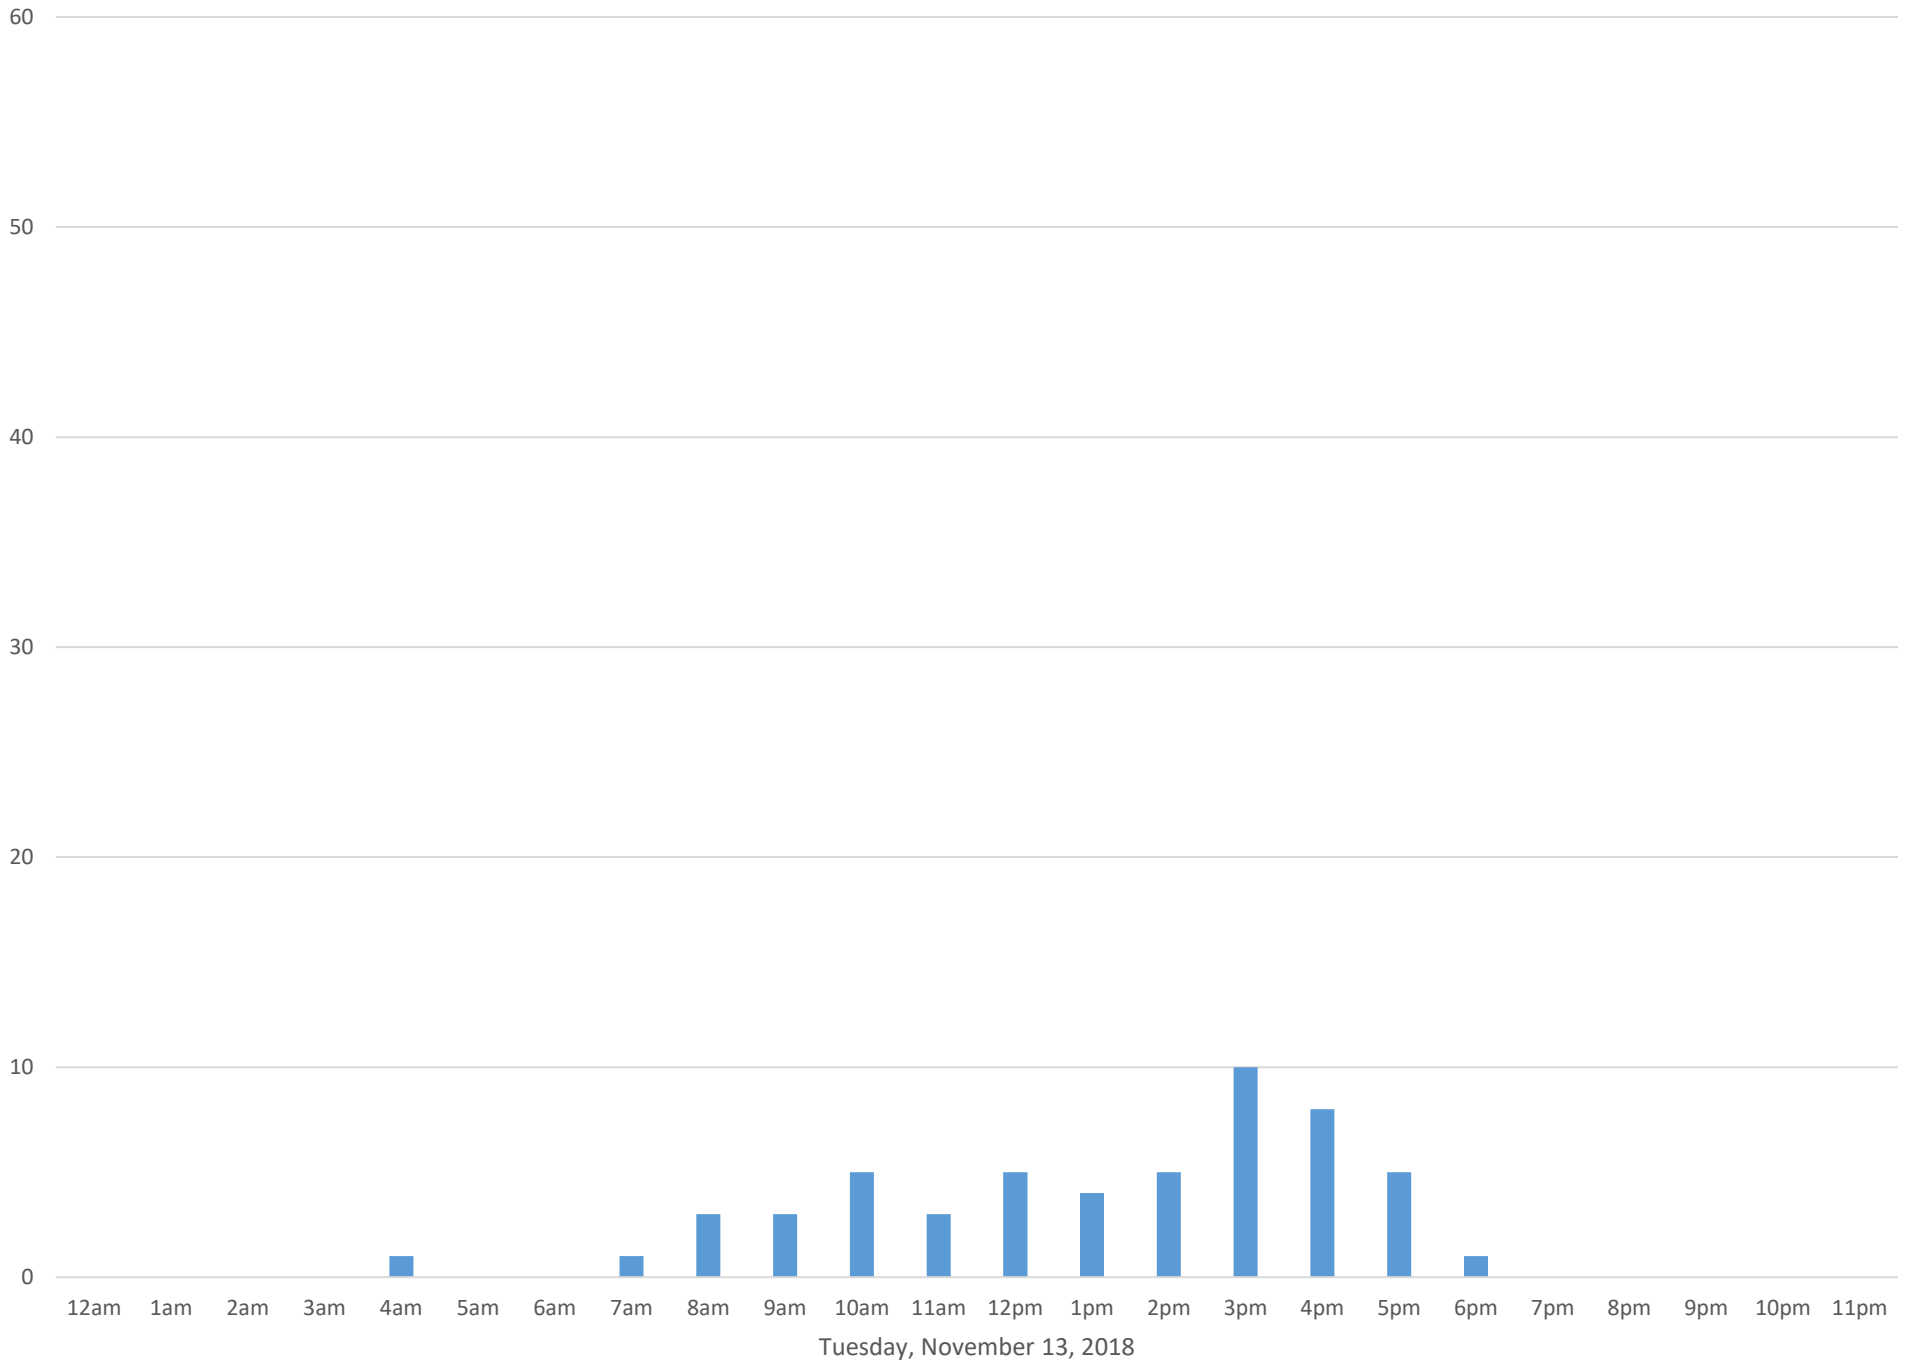

South Bay Trail

Data Summary

Total Count 2,581

Daily Average 86

Average Weekend Day 140

Average Weekday 66

Highest Daily Count 193

Busiest Day of the Week Saturday, November 10, 2018

South Bay Trail November 2018

Monthly Data

Total Count = 2581

South Bay Trail

South Bay Trail

South Bay Trail

South Bay Trail

South Bay Trail

South Bay Trail

South Bay Trail

South Bay Trail

South Bay Trail

Friday, November 9, 2018

South Bay Trail

South Bay Trail

Sunday, November 11, 2018

South Bay Trail

South Bay Trail

South Bay Trail

South Bay Trail

South Bay Trail

South Bay Trail

South Bay Trail

South Bay Trail