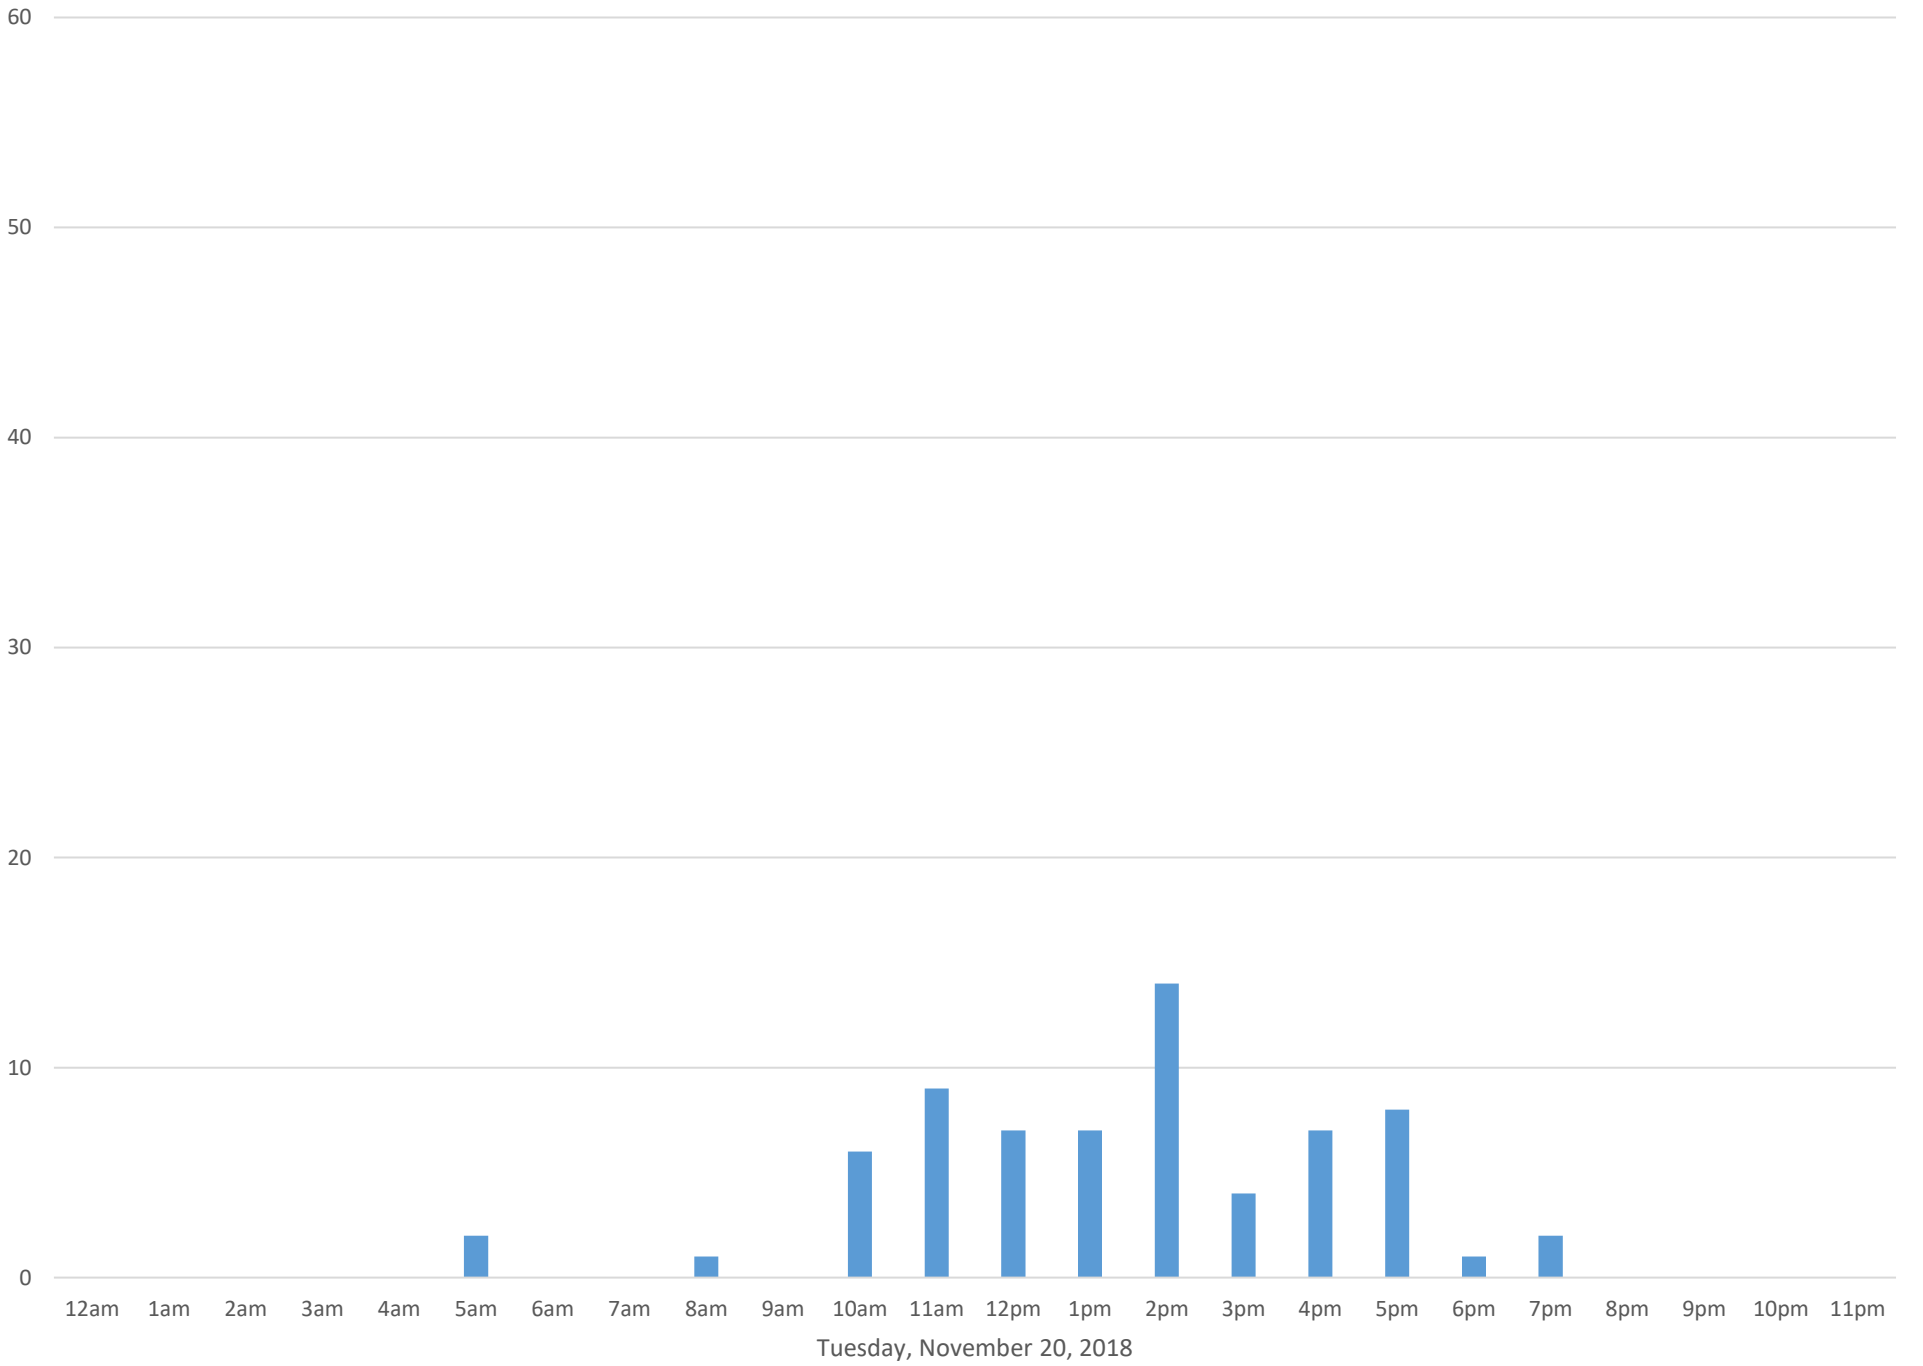

South Bay Trail