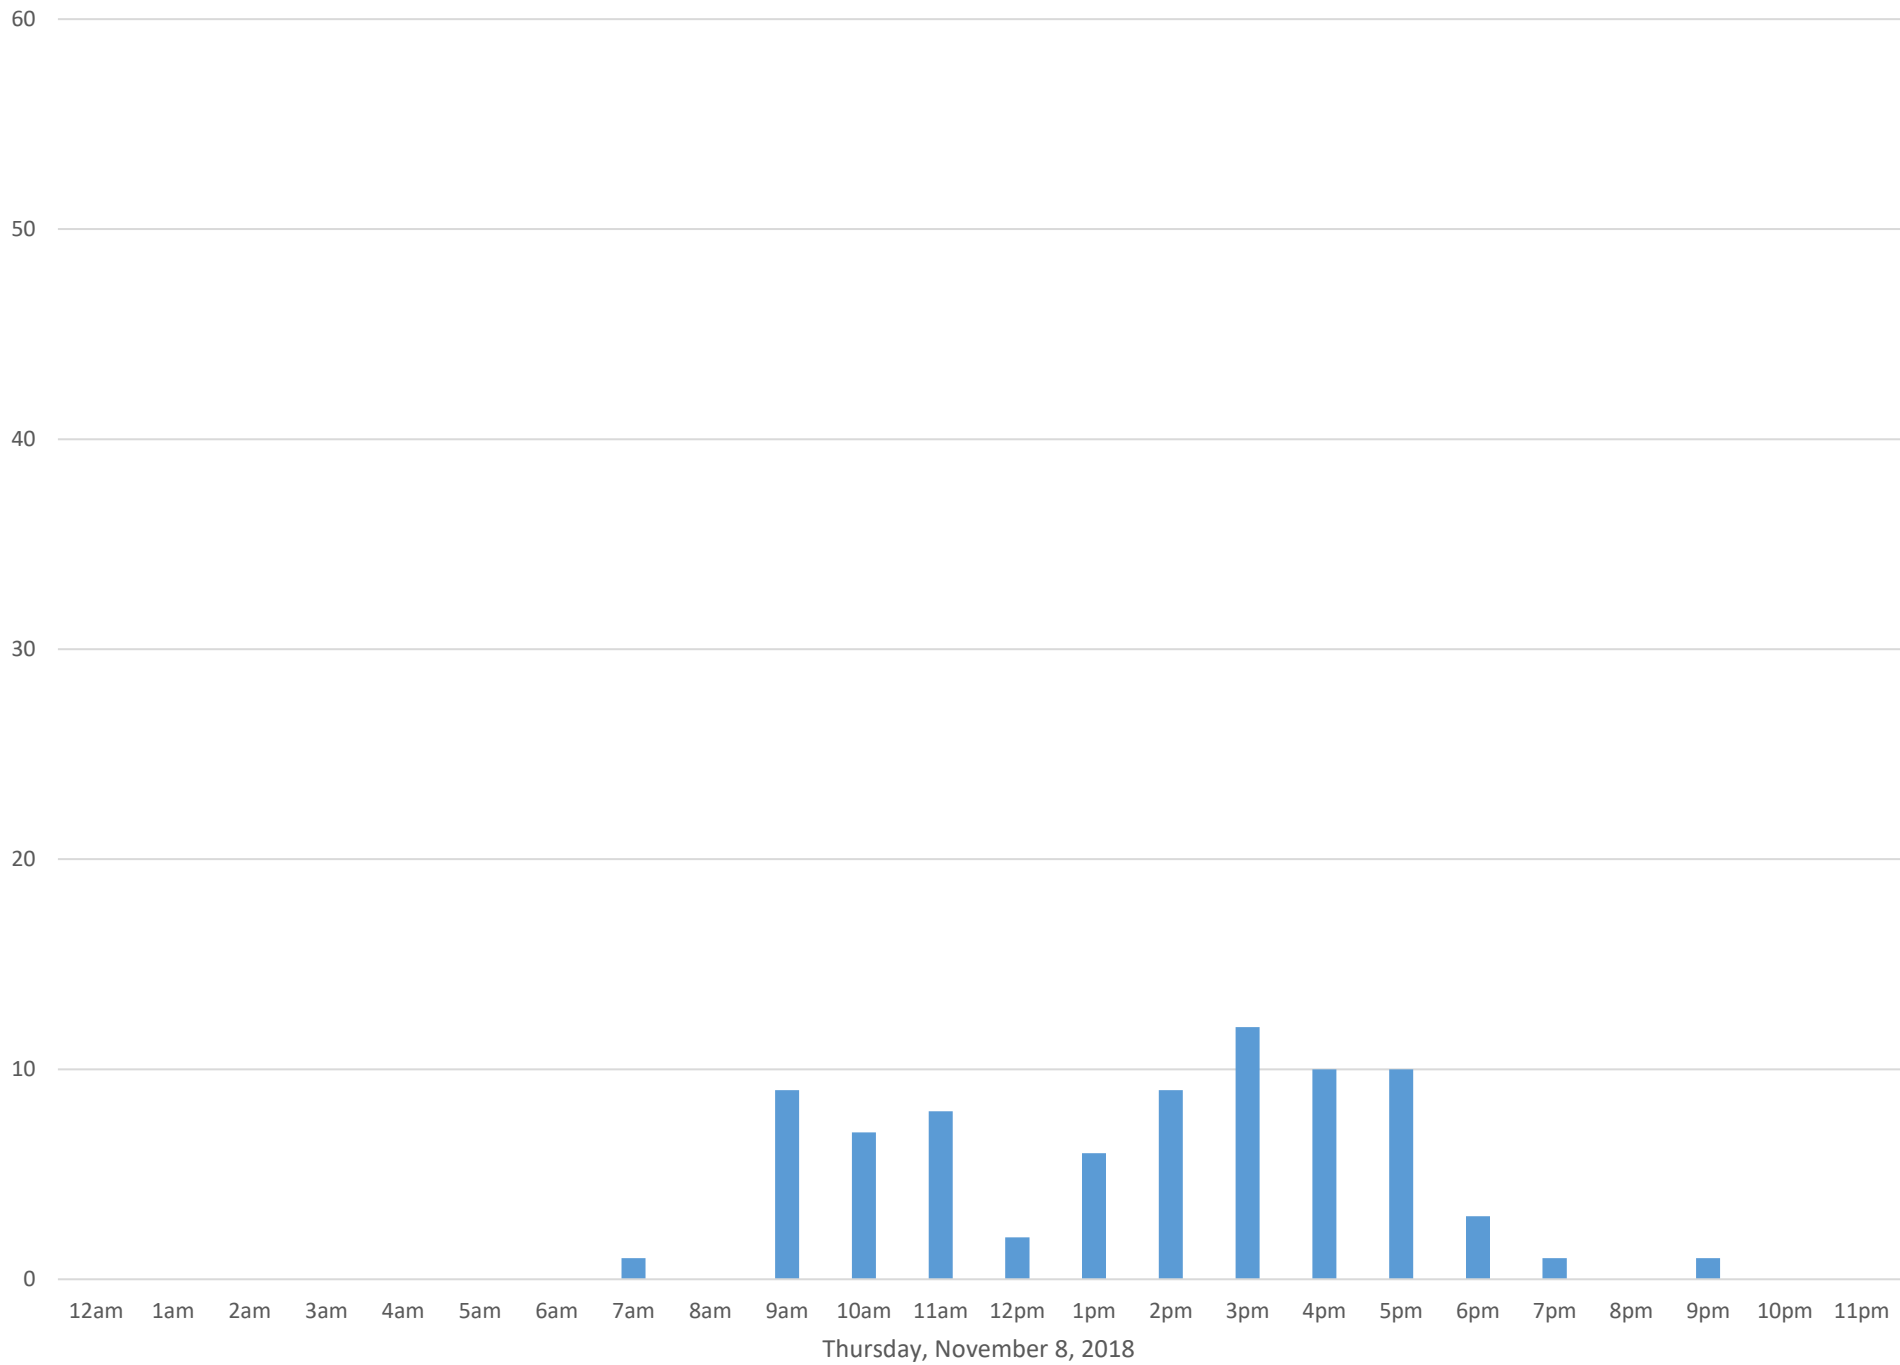

South Bay Trail

Data Summary

Total Count 2,581

Daily Average 86

Average Weekend Day 140

Average Weekday 66

Highest Daily Count 193

Busiest Day of the Week Saturday, November 10, 2018

Weekly Profile

Monday 10%

Tuesday 11%

Wednesday 10%

Thursday 12%

Friday 14%

Saturday 21%

Sunday 22%

South Bay Trail November 2018

Monthly Data

Total Count = 2581

South Bay Trail

South Bay Trail

South Bay Trail

South Bay Trail

South Bay Trail

South Bay Trail

South Bay Trail

South Bay Trail

South Bay Trail

Friday, November 9, 2018

South Bay Trail

South Bay Trail

Sunday, November 11, 2018