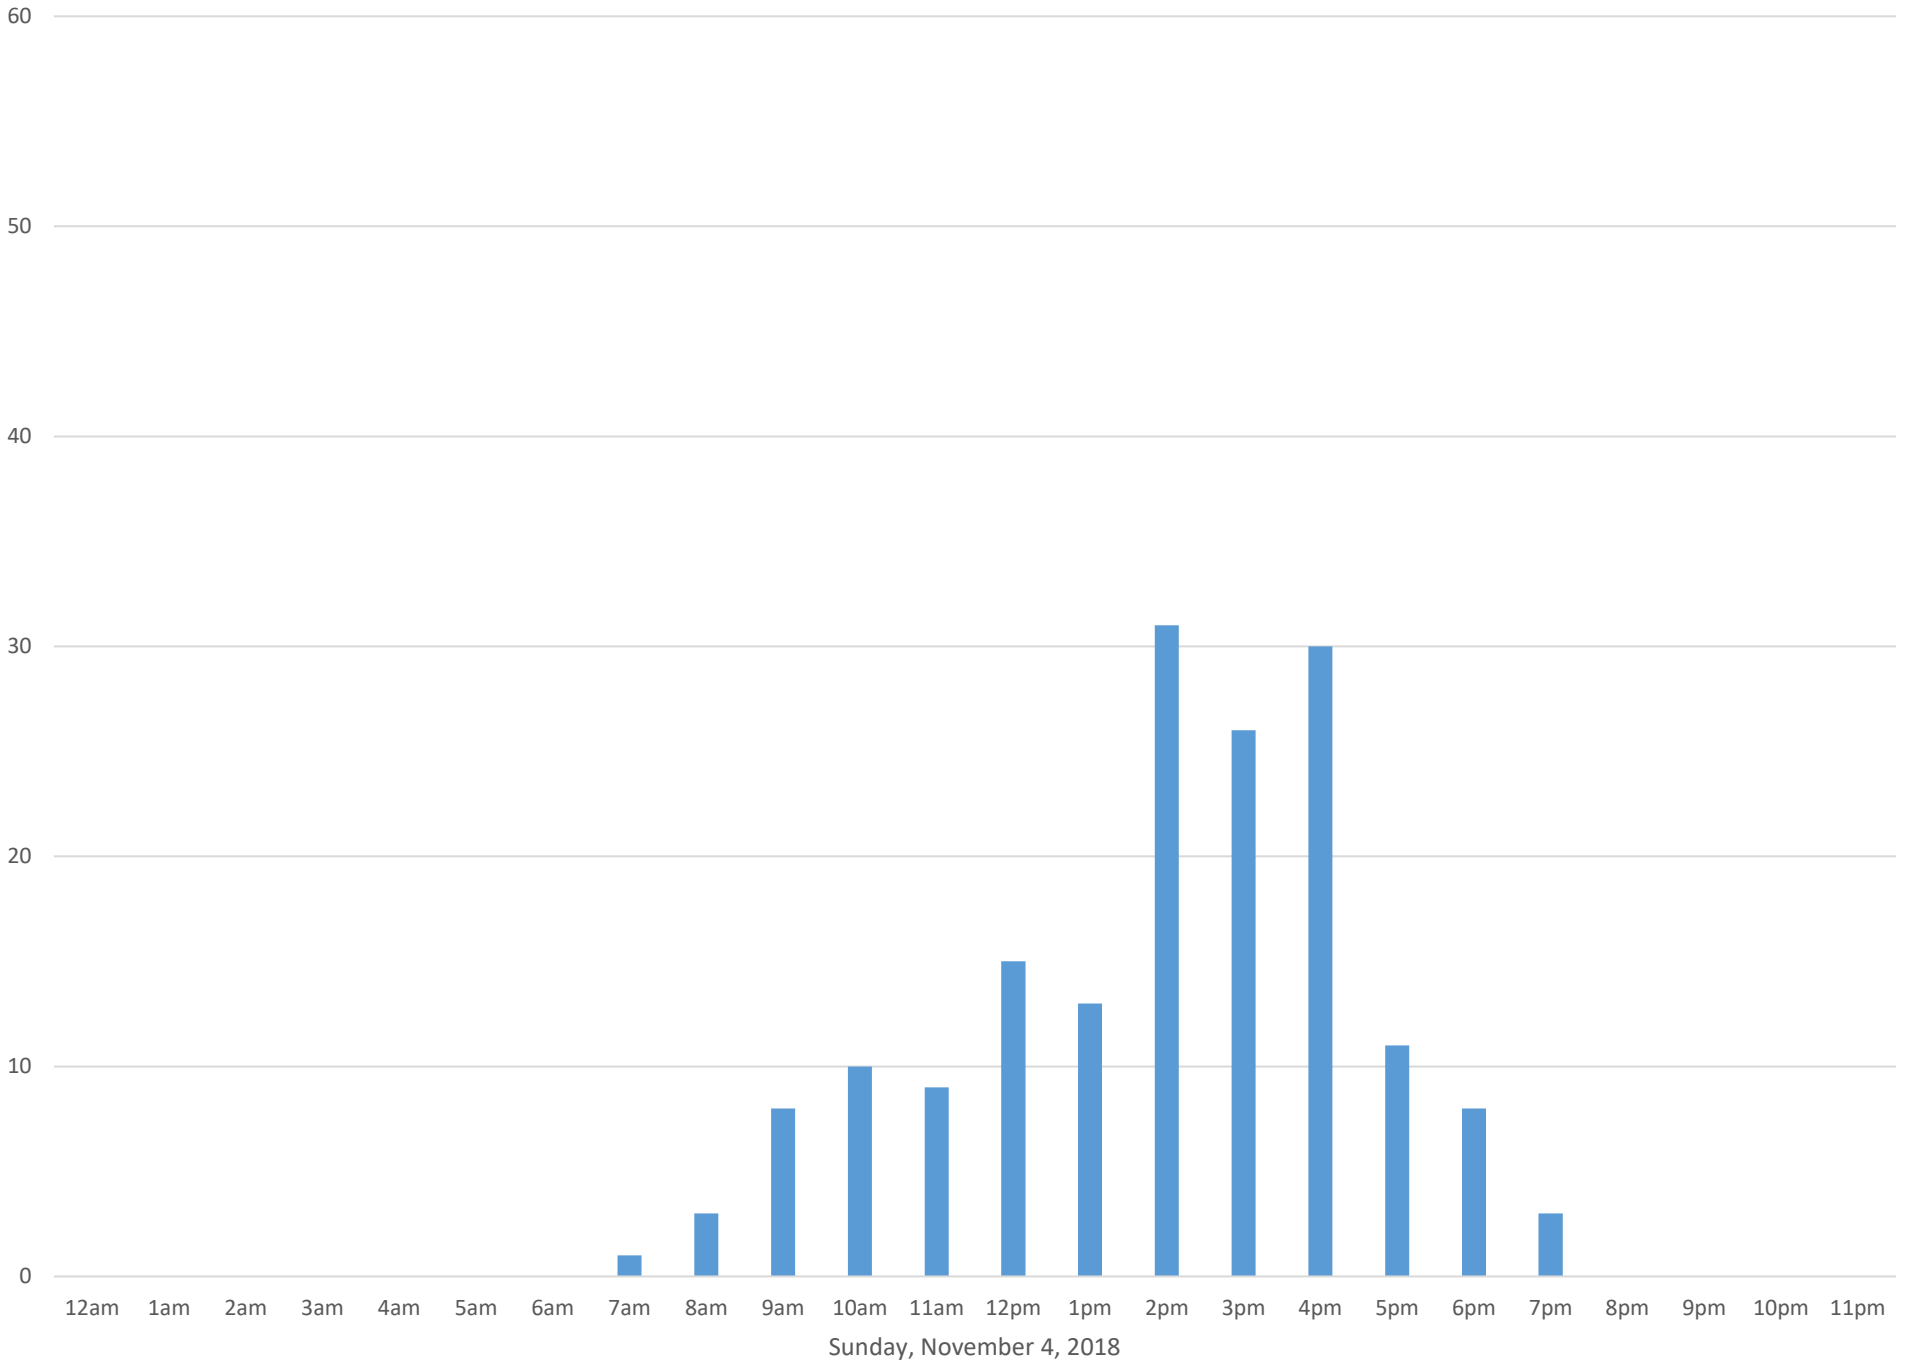

South Bay Trail

Data Summary

Total Count 2,581

Daily Average 86

Average Weekend Day 140

Average Weekday 66

Highest Daily Count 193

Busiest Day of the Week Saturday, November 10, 2018

Weekly Profile

Monday 10%

Tuesday 11%

Wednesday 10%

Thursday 12%

Friday 14%

Saturday 21%

Sunday 22%

South Bay Trail November 2018

Monthly Data

Total Count = 2581

South Bay Trail

South Bay Trail

South Bay Trail

South Bay Trail

South Bay Trail

South Bay Trail

South Bay Trail

South Bay Trail

South Bay Trail

Friday, November 9, 2018

South Bay Trail

South Bay Trail

Sunday, November 11, 2018