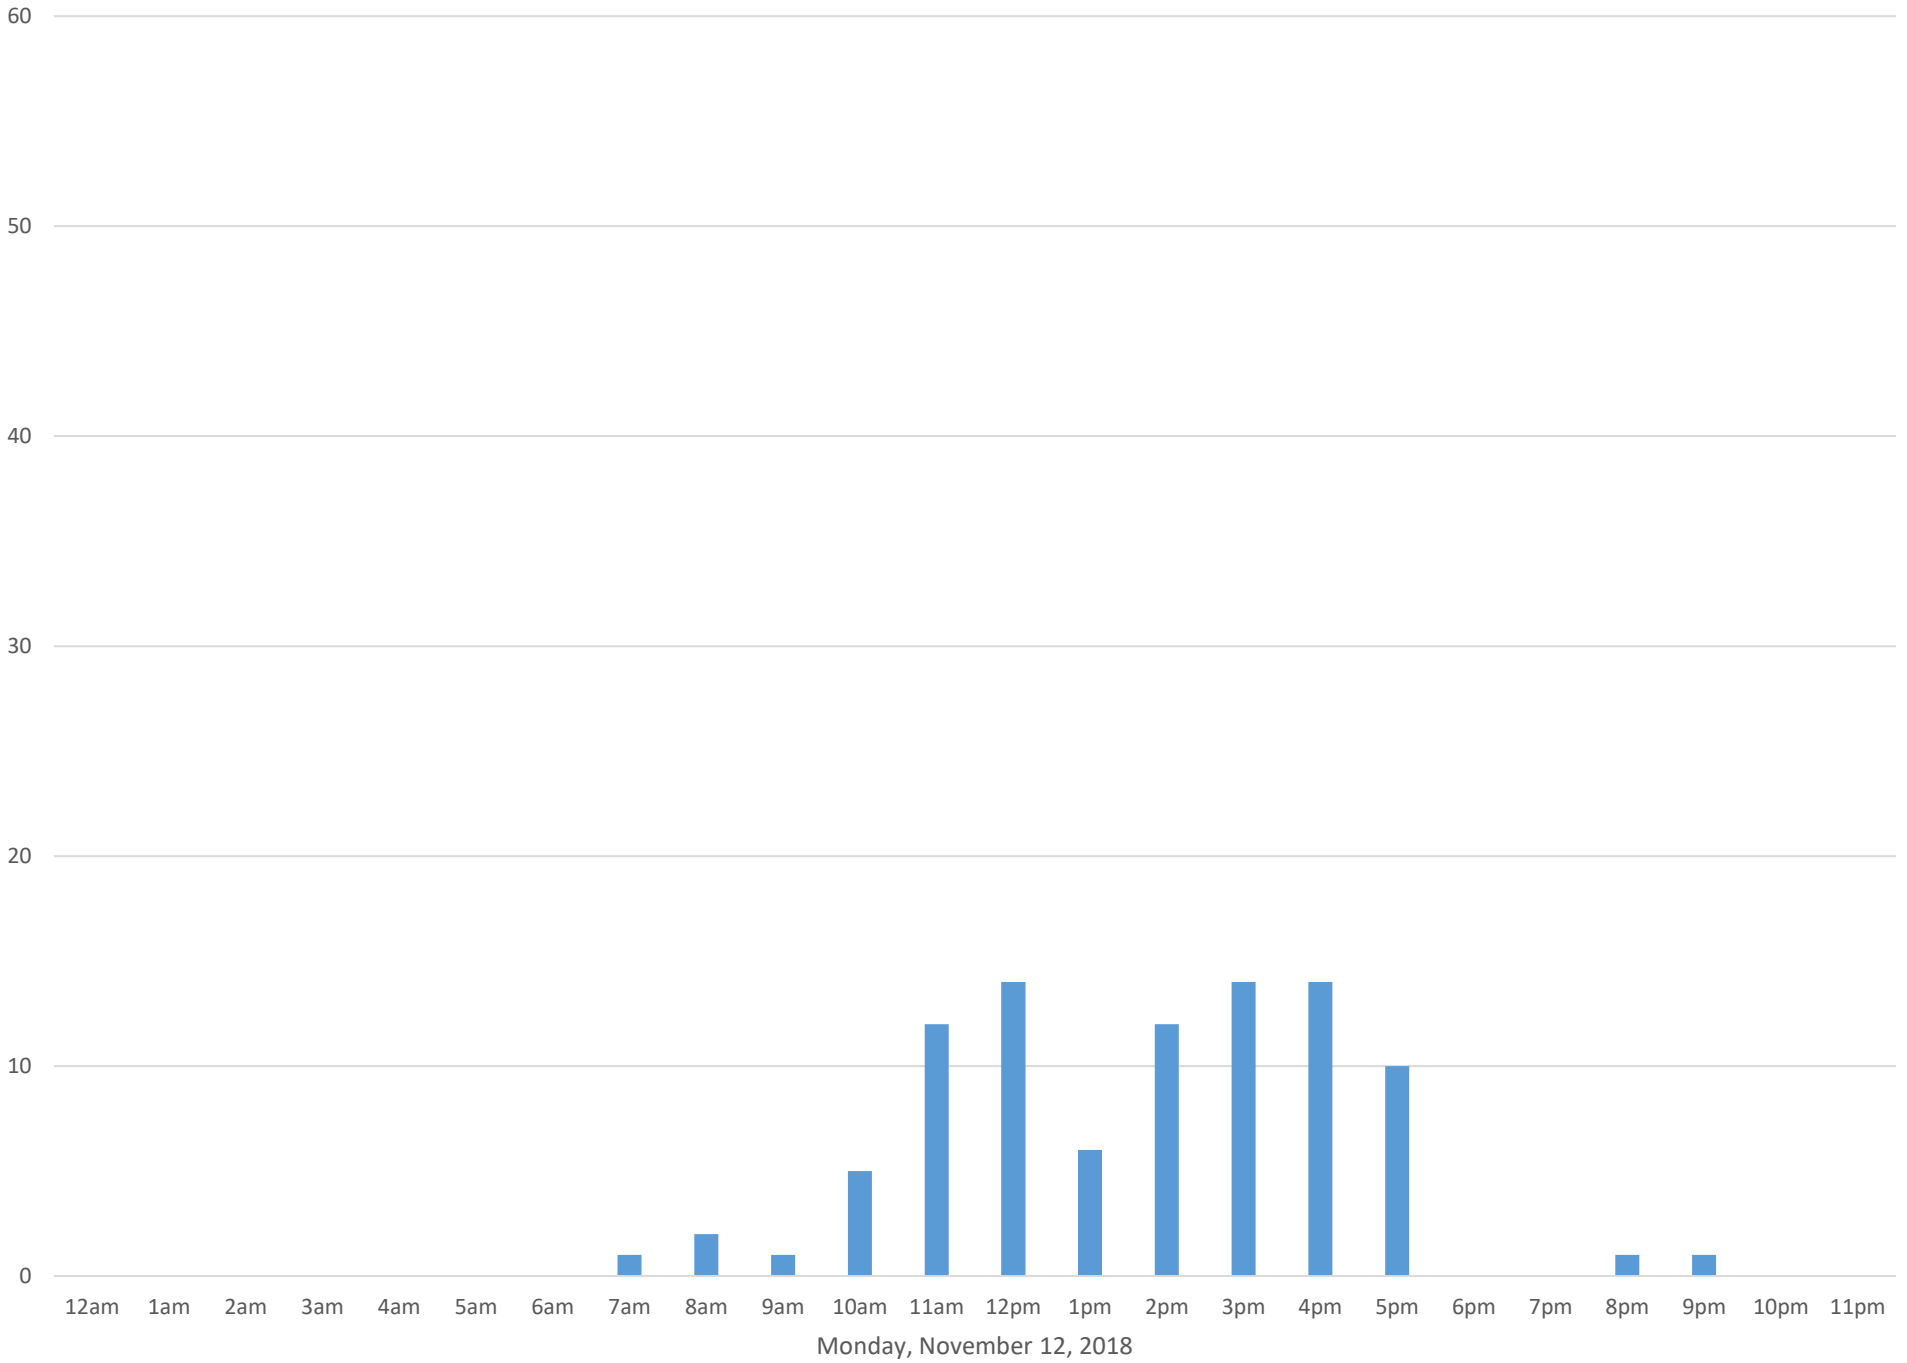

South Bay Trail

Data Summary

Total Count 2,581

Daily Average 86

Average Weekend Day 140

Average Weekday 66

Highest Daily Count 193

Busiest Day of the Week Saturday, November 10, 2018

South Bay Trail November 2018

Monthly Data

Total Count = 2581

South Bay Trail

South Bay Trail

South Bay Trail

South Bay Trail

South Bay Trail

South Bay Trail

South Bay Trail

South Bay Trail

South Bay Trail

Friday, November 9, 2018

South Bay Trail

South Bay Trail

Sunday, November 11, 2018

South Bay Trail

South Bay Trail

South Bay Trail

South Bay Trail

South Bay Trail

South Bay Trail

South Bay Trail

South Bay Trail