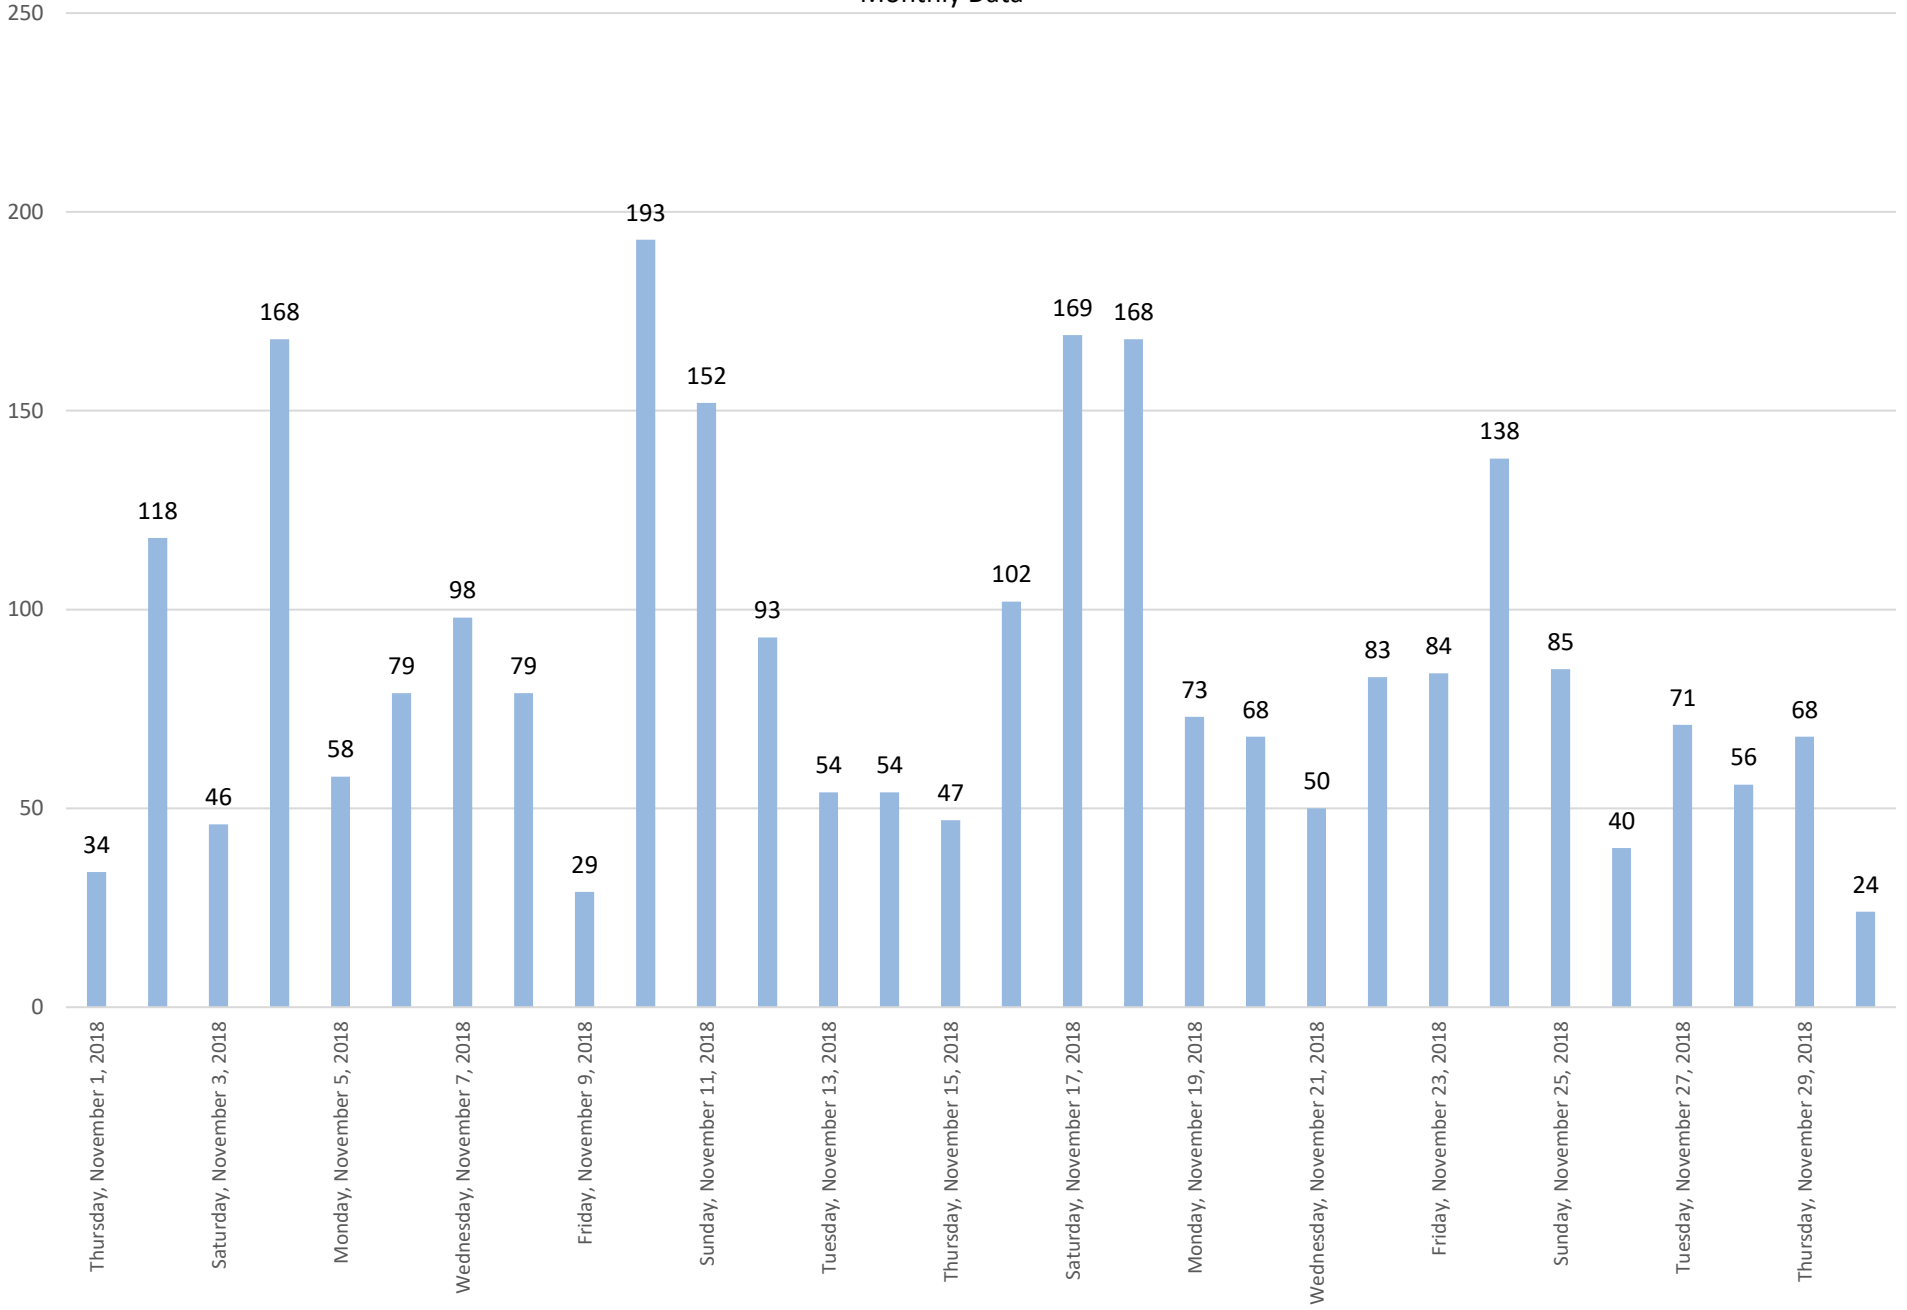

South Bay Trail

Data Summary

Total Count 2,581

Daily Average 86

Average Weekend Day 140

Average Weekday 66

Highest Daily Count 193

Busiest Day of the Week Saturday, November 10, 2018

Weekly Profile

Monday 10%

Tuesday 11%

Wednesday 10%

Thursday 12%

Friday 14%

Saturday 21%

Sunday 22%

South Bay Trail November 2018

Monthly Data

Total Count = 2581

South Bay Trail

South Bay Trail

South Bay Trail

South Bay Trail

South Bay Trail

South Bay Trail

South Bay Trail

South Bay Trail

South Bay Trail

Friday, November 9, 2018

South Bay Trail

South Bay Trail

Sunday, November 11, 2018