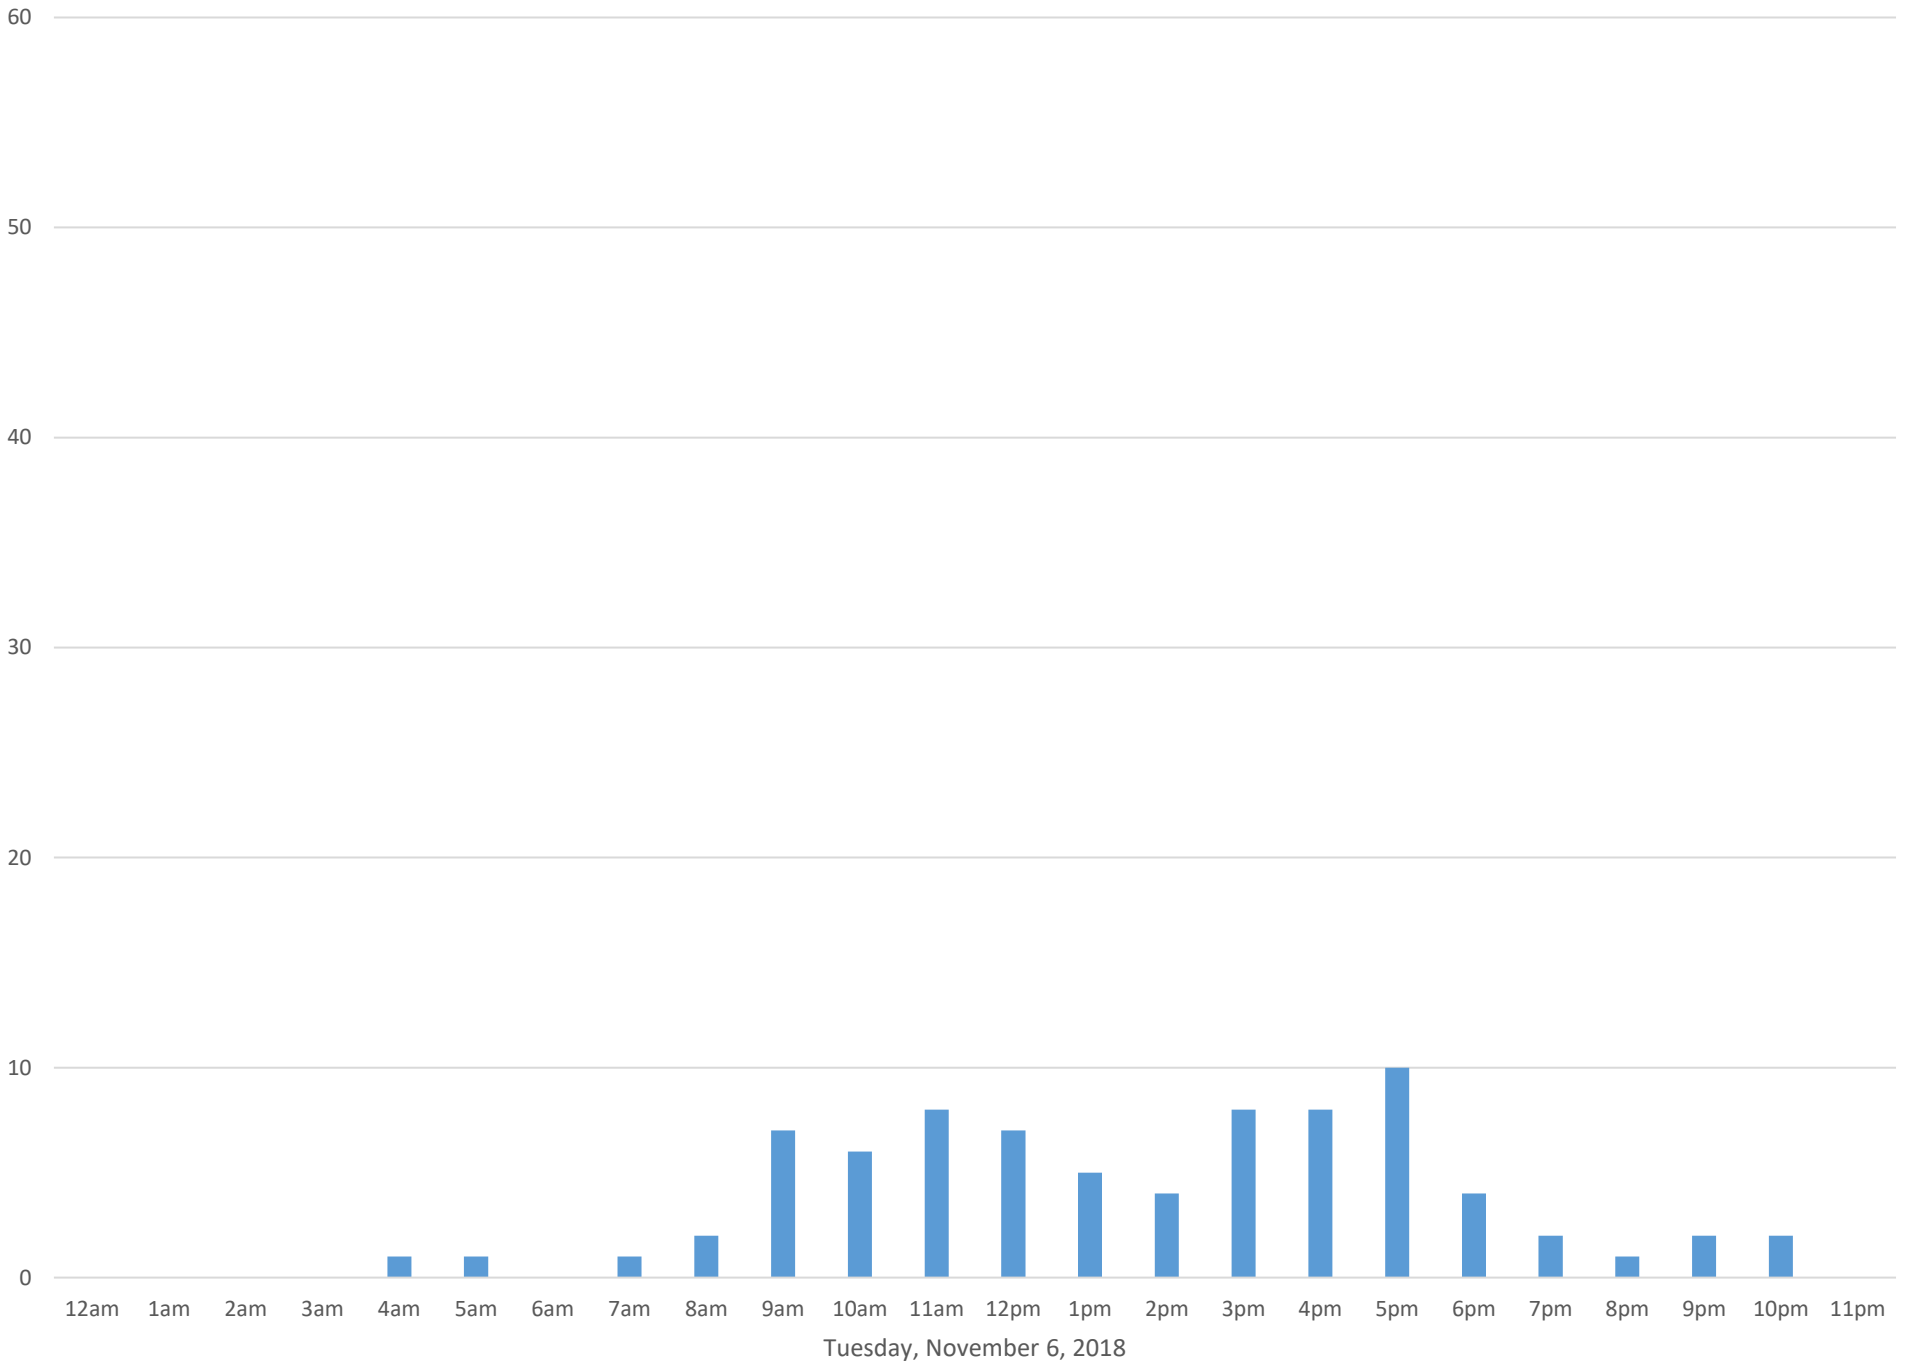

South Bay Trail

Data Summary

Total Count 2,581

Daily Average 86

Average Weekend Day 140

Average Weekday 66

Highest Daily Count 193

Busiest Day of the Week Saturday, November 10, 2018

Weekly Profile

Monday 10%

Tuesday 11%

Wednesday 10%

Thursday 12%

Friday 14%

Saturday 21%

Sunday 22%

South Bay Trail November 2018

Monthly Data

Total Count = 2581

South Bay Trail

South Bay Trail

South Bay Trail

South Bay Trail

South Bay Trail

South Bay Trail

South Bay Trail

South Bay Trail

South Bay Trail

Friday, November 9, 2018

South Bay Trail

South Bay Trail

Sunday, November 11, 2018