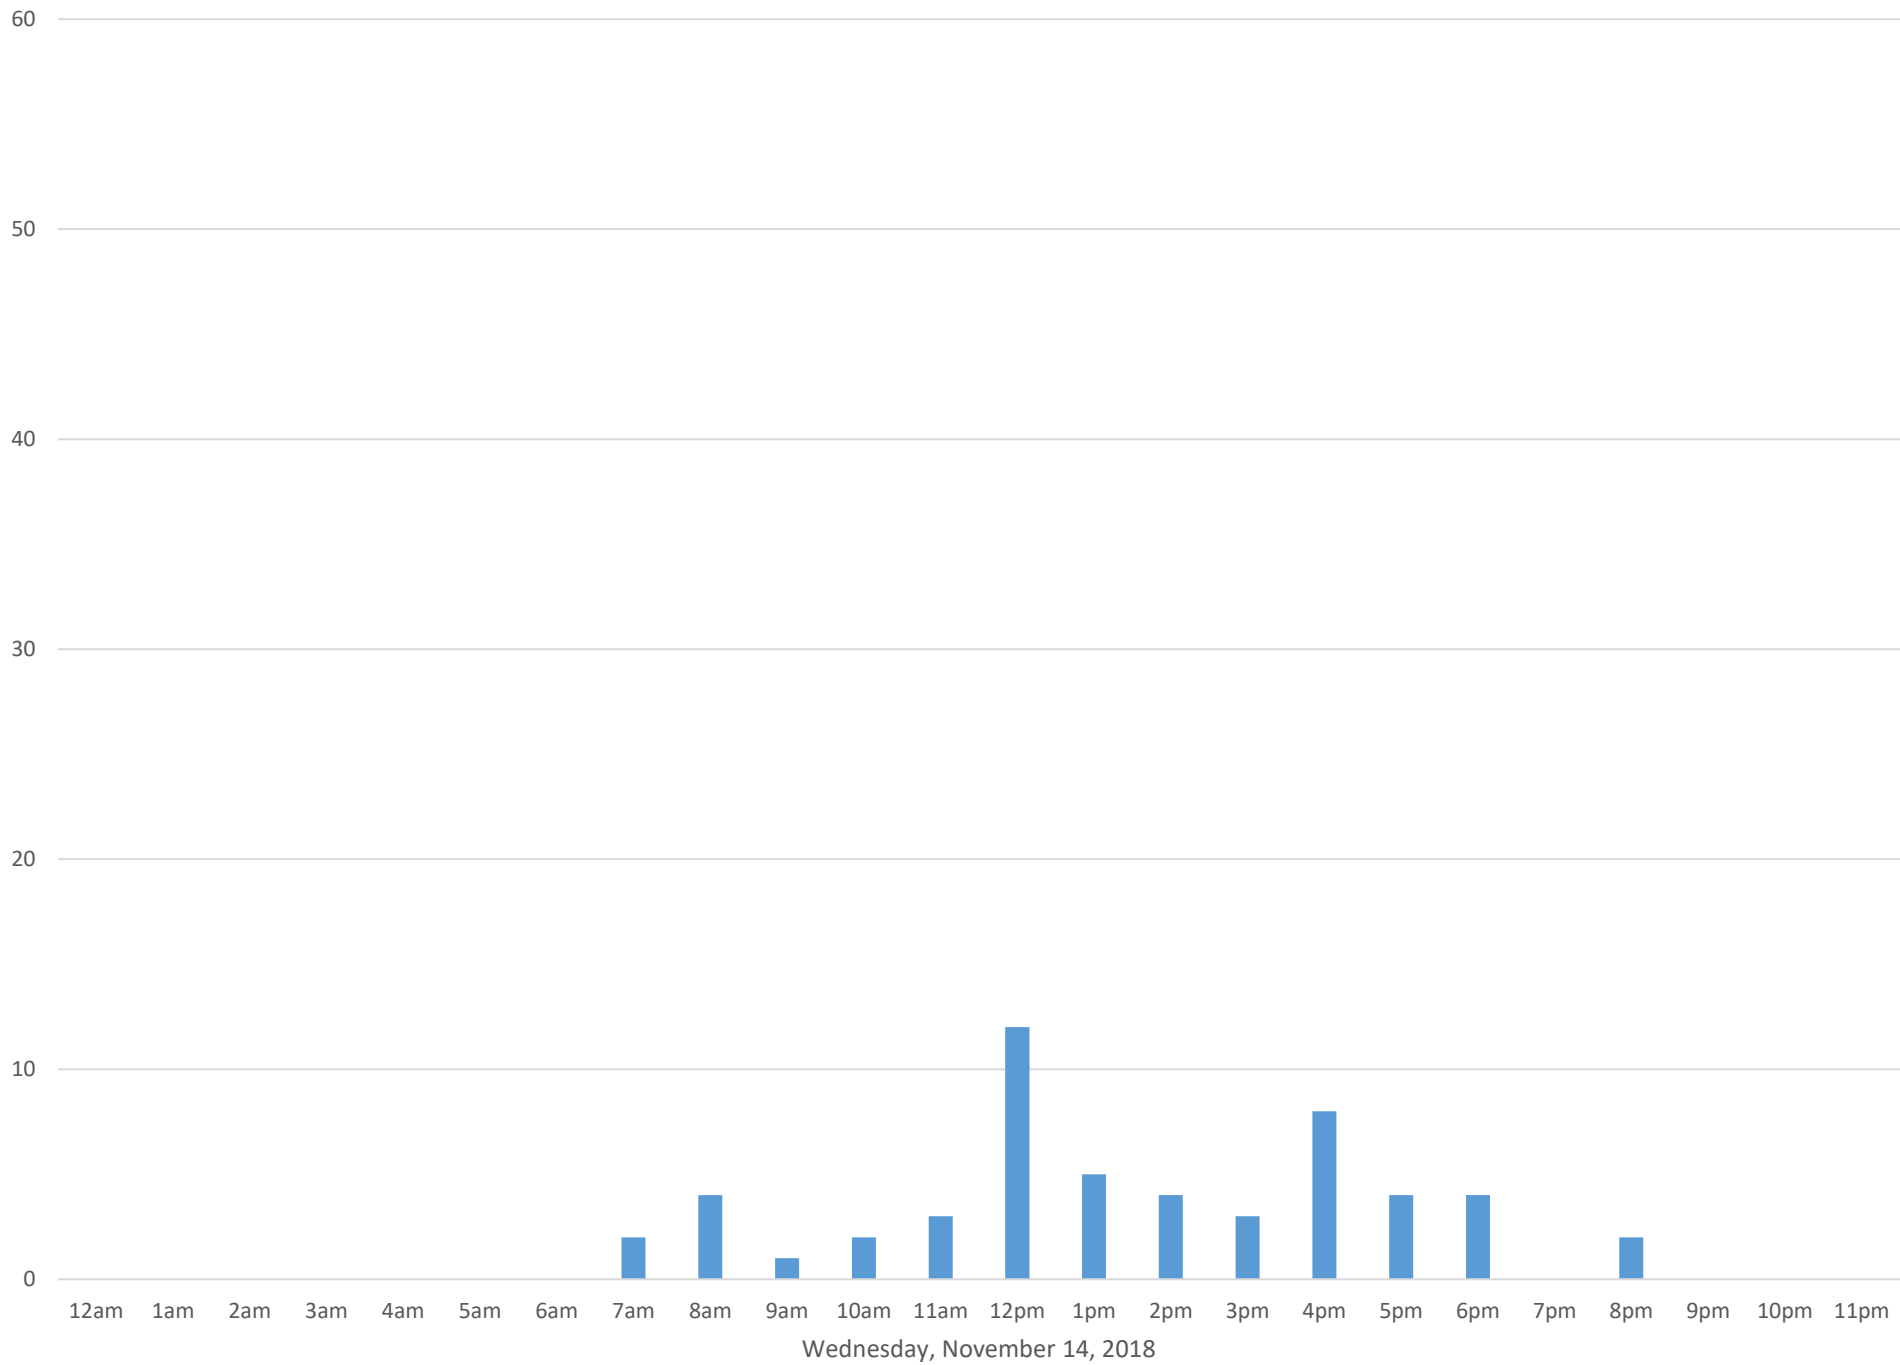

South Bay Trail

Data Summary

Total Count 2,581

Daily Average 86

Average Weekend Day 140

Average Weekday 66

Highest Daily Count 193

Busiest Day of the Week Saturday, November 10, 2018

South Bay Trail November 2018

Monthly Data

Total Count = 2581

South Bay Trail

South Bay Trail

South Bay Trail

South Bay Trail

South Bay Trail

South Bay Trail

South Bay Trail

South Bay Trail

South Bay Trail

Friday, November 9, 2018

South Bay Trail

South Bay Trail

Sunday, November 11, 2018

South Bay Trail

South Bay Trail

South Bay Trail

South Bay Trail

South Bay Trail

South Bay Trail

South Bay Trail

South Bay Trail