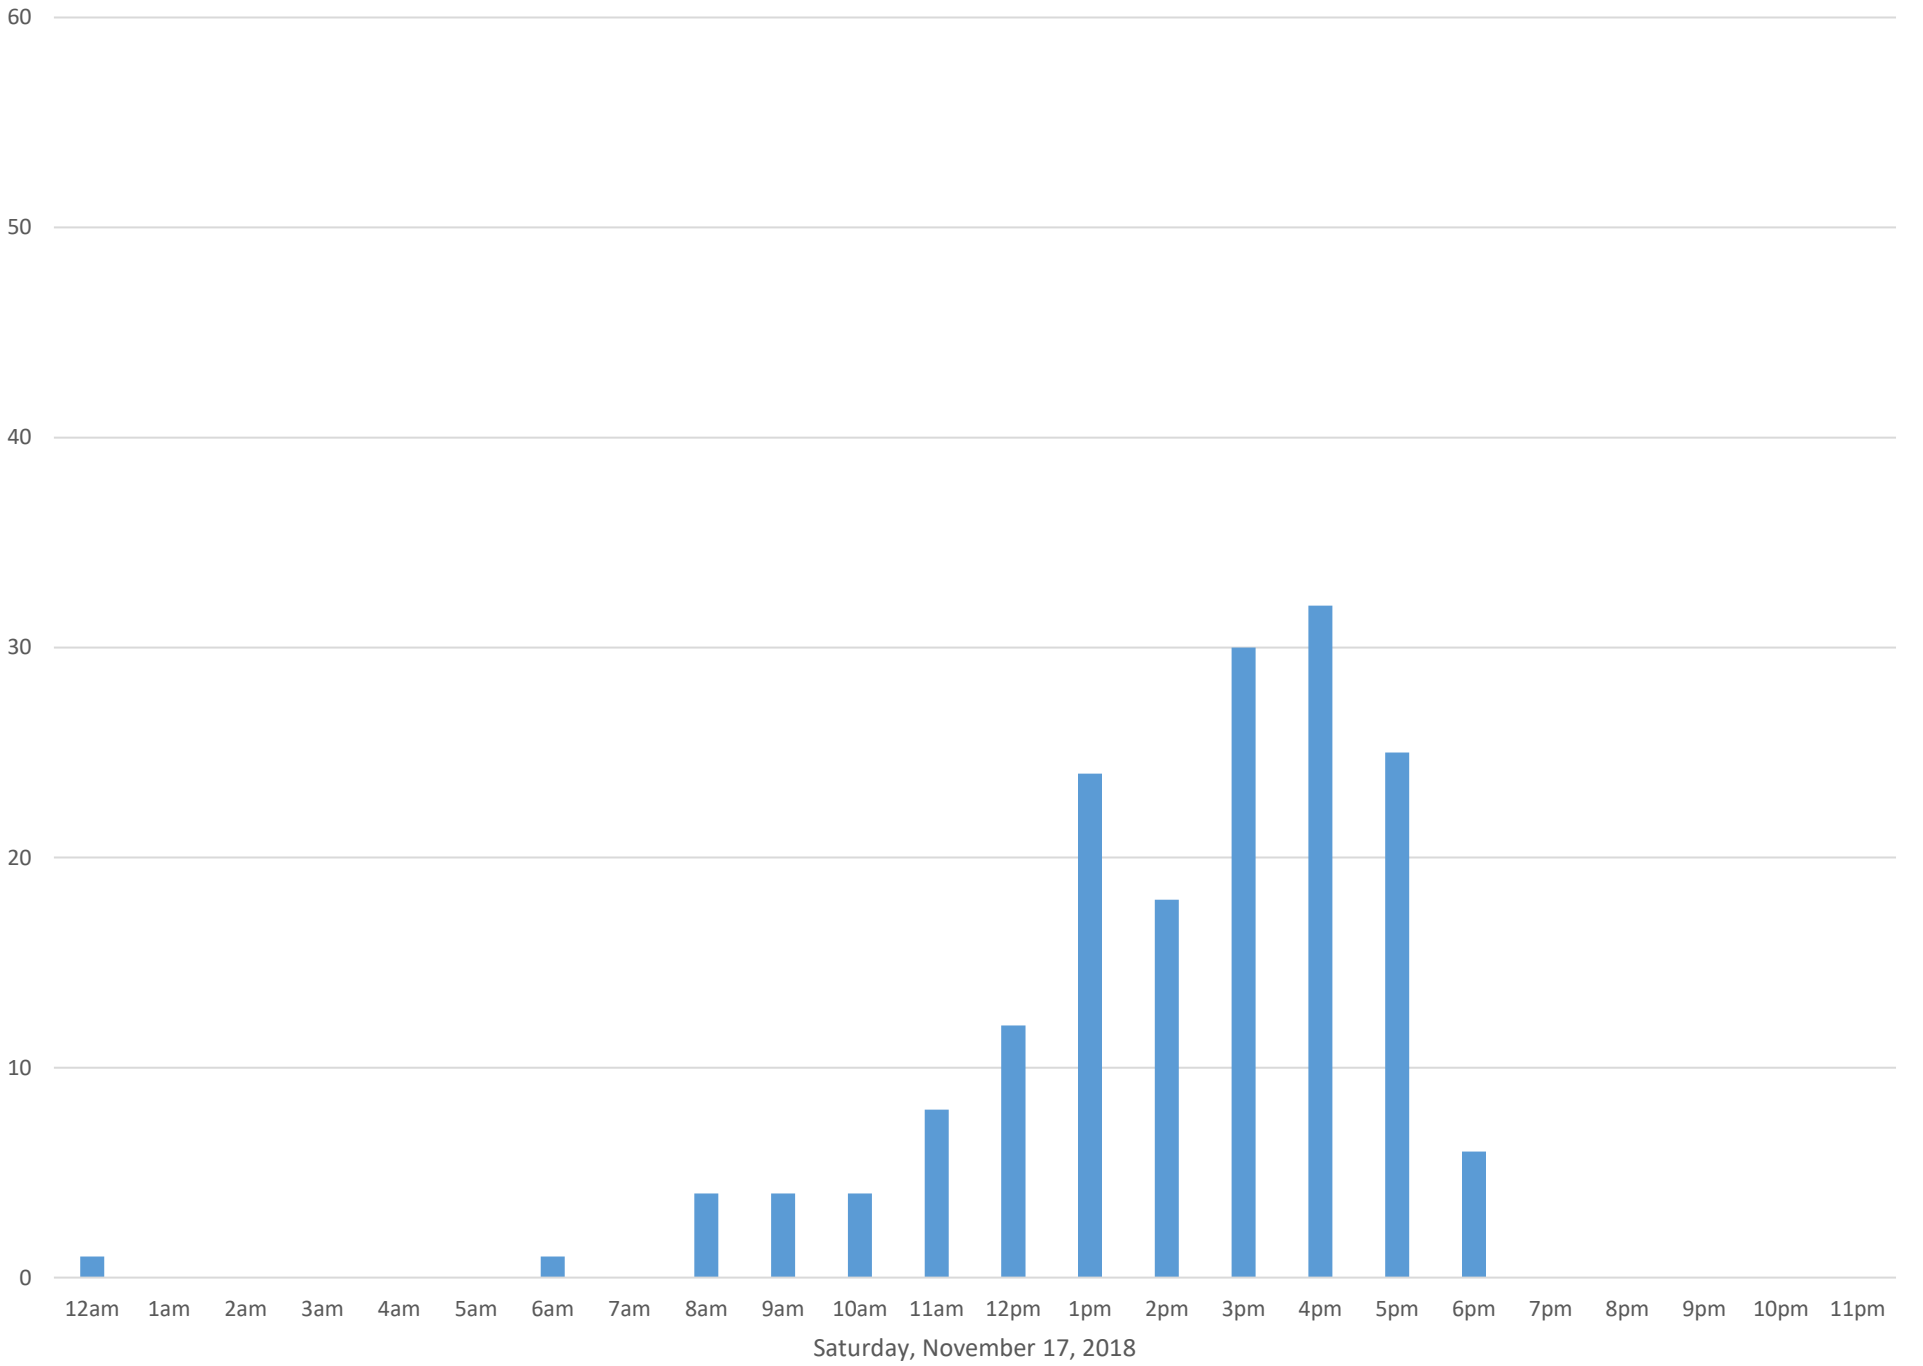

South Bay Trail