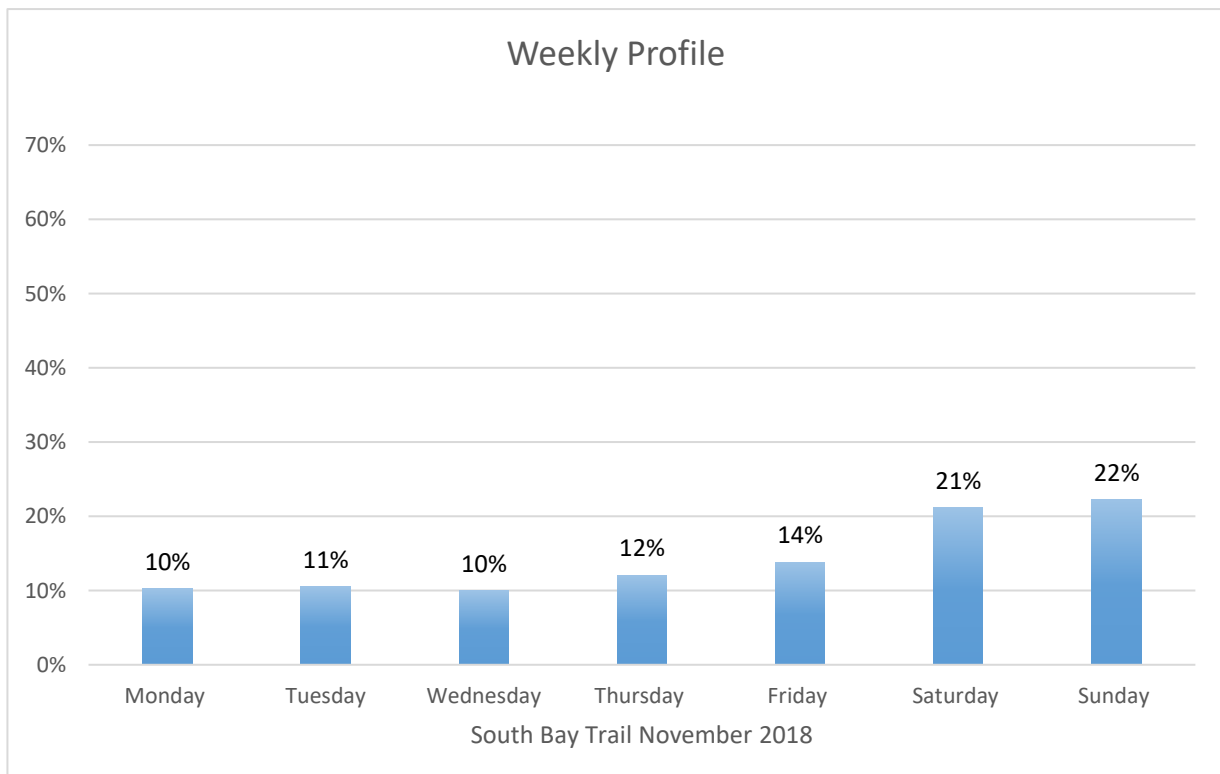

South Bay Trail

Data Summary

Total Count 2,581

Daily Average 86

Average Weekend Day 140

Average Weekday 66

Highest Daily Count 193

Busiest Day of the Week Saturday, November 10, 2018

Weekly Profile

Monday 10%

Tuesday 11%

Wednesday 10%

Thursday 12%

Friday 14%

Saturday 21%

Sunday 22%

South Bay Trail November 2018

Monthly Data

Total Count = 2581

South Bay Trail

South Bay Trail

South Bay Trail

South Bay Trail

South Bay Trail