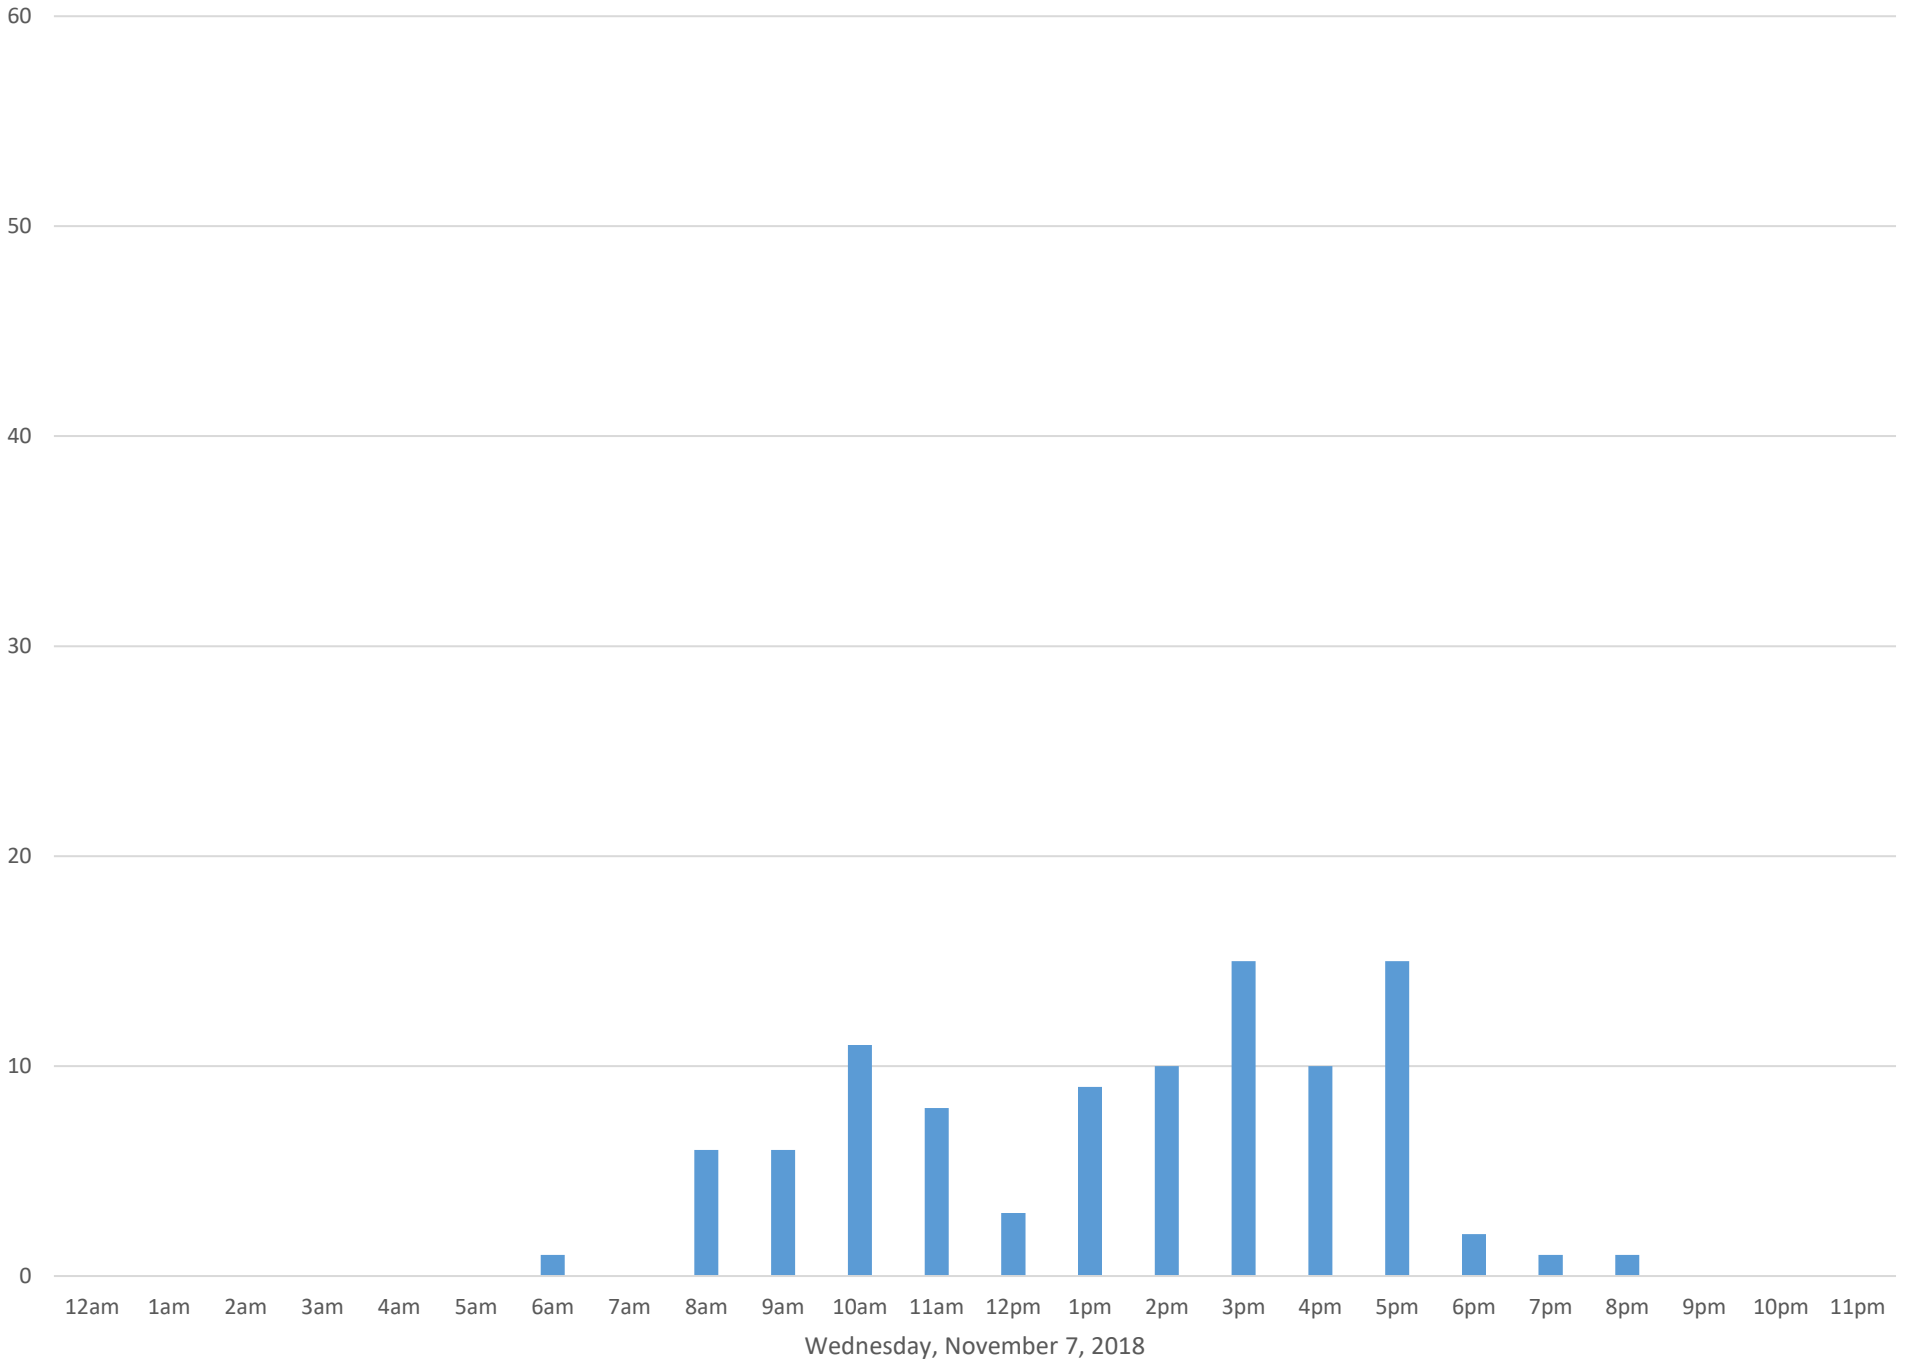

South Bay Trail

Data Summary

Total Count 2,581

Daily Average 86

Average Weekend Day 140

Average Weekday 66

Highest Daily Count 193

Busiest Day of the Week Saturday, November 10, 2018

Weekly Profile

Monday 10%

Tuesday 11%

Wednesday 10%

Thursday 12%

Friday 14%

Saturday 21%

Sunday 22%

South Bay Trail November 2018

Monthly Data

Total Count = 2581

South Bay Trail

South Bay Trail

South Bay Trail

South Bay Trail

South Bay Trail

South Bay Trail

South Bay Trail

South Bay Trail

South Bay Trail

Friday, November 9, 2018

South Bay Trail

South Bay Trail

Sunday, November 11, 2018