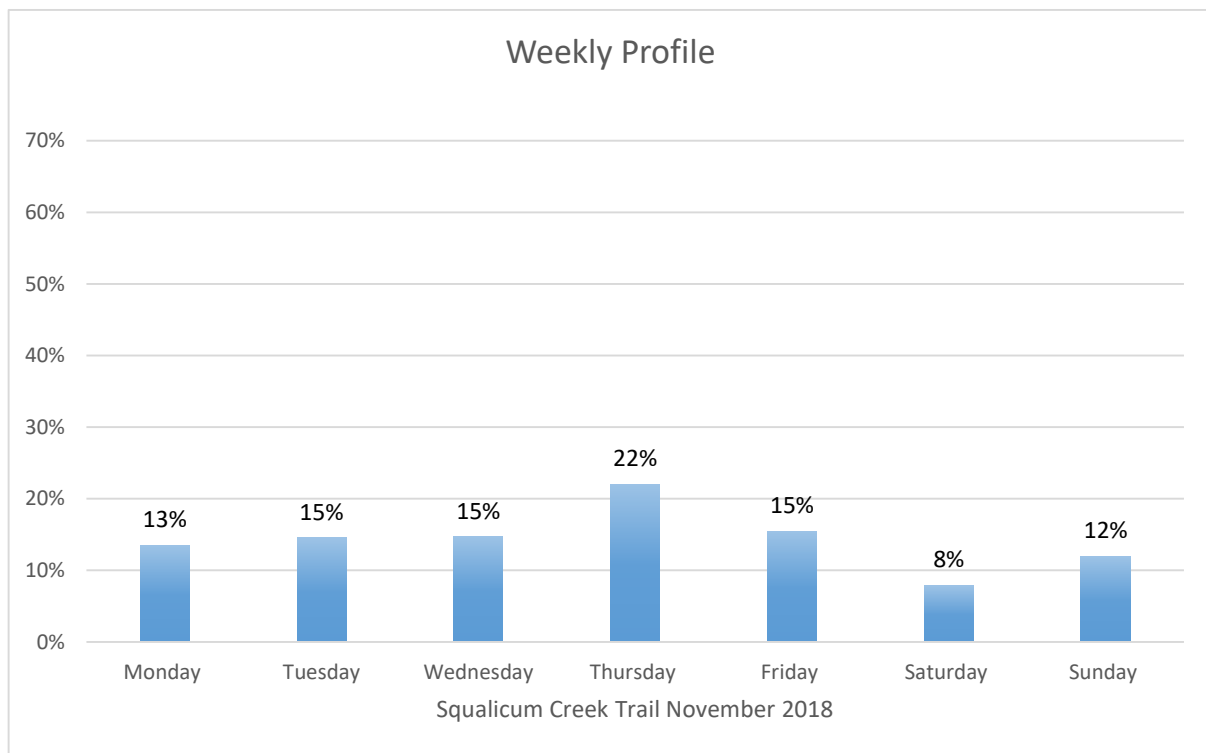

Squalicum Creek Trail

Data Summary

Total Count 1,499

Daily Average 94

Average Weekend Day 74

Average Weekday 100

Highest Daily Count 137

Busiest Day of the Week Thursday, November 8, 2018

Weekly Profile

Monday 13%

Tuesday 15%

Wednesday 15%

Thursday 22%

Friday 15%

Saturday 8%

Sunday 12%

Squalicum Creek Trail November 2018

Monthly Data

Total Count = 1499

Squalicum Creek Trail

Thursday, November 1, 2018

Squalicum Creek Trail

Squalicum Creek Trail

Squalicum Creek Trail