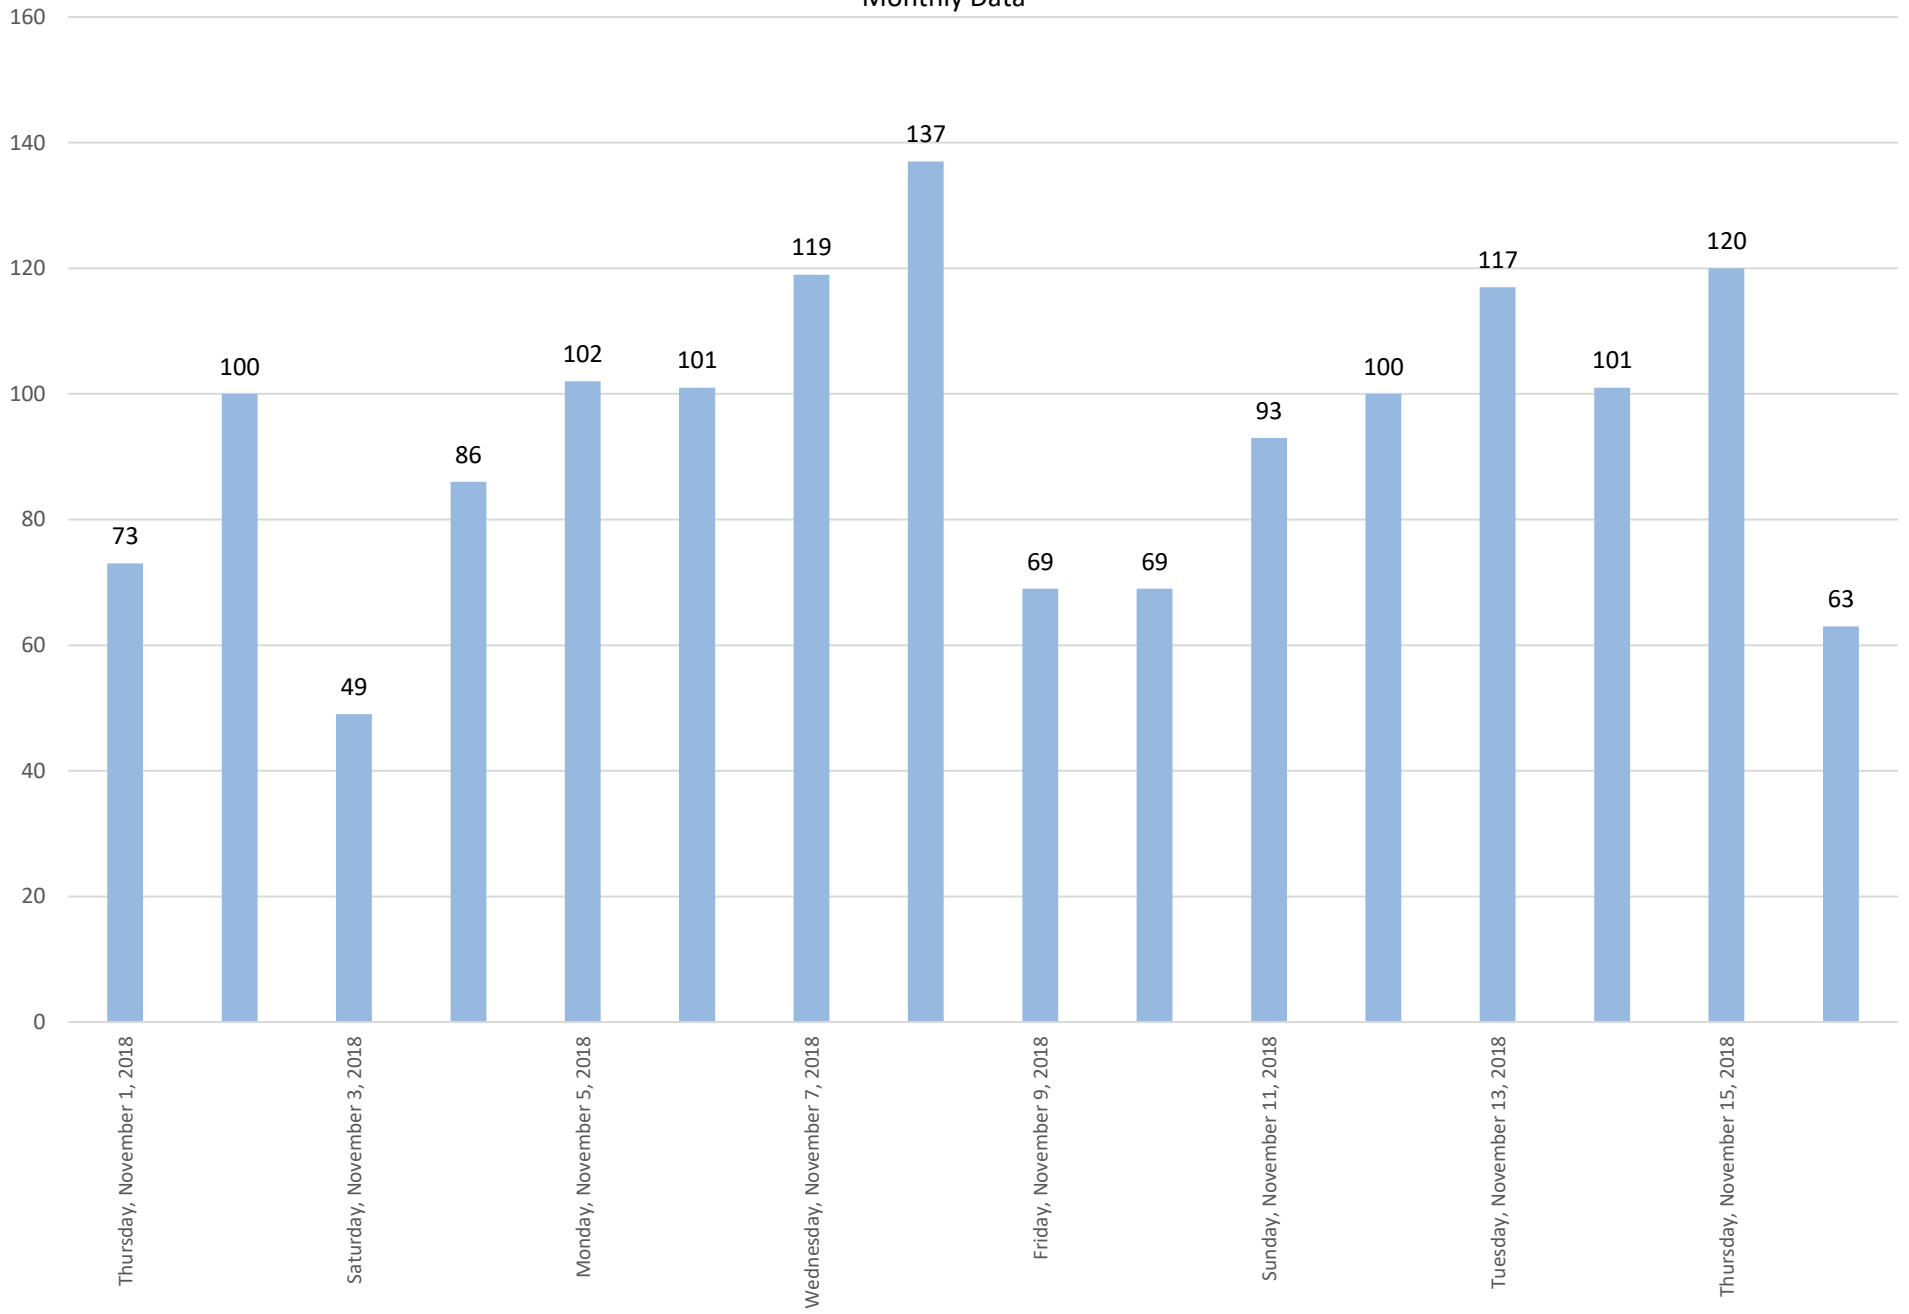

Squalicum Creek Trail

Data Summary

Total Count 1,499

Daily Average 94

Average Weekend Day 74

Average Weekday 100

Highest Daily Count 137

Busiest Day of the Week Thursday, November 8, 2018

Weekly Profile

Monday 13%

Tuesday 15%

Wednesday 15%

Thursday 22%

Friday 15%

Saturday 8%

Sunday 12%

Squalicum Creek Trail November 2018

Monthly Data

Total Count = 1499

Squalicum Creek Trail

Thursday, November 1, 2018

Squalicum Creek Trail

Squalicum Creek Trail

Squalicum Creek Trail