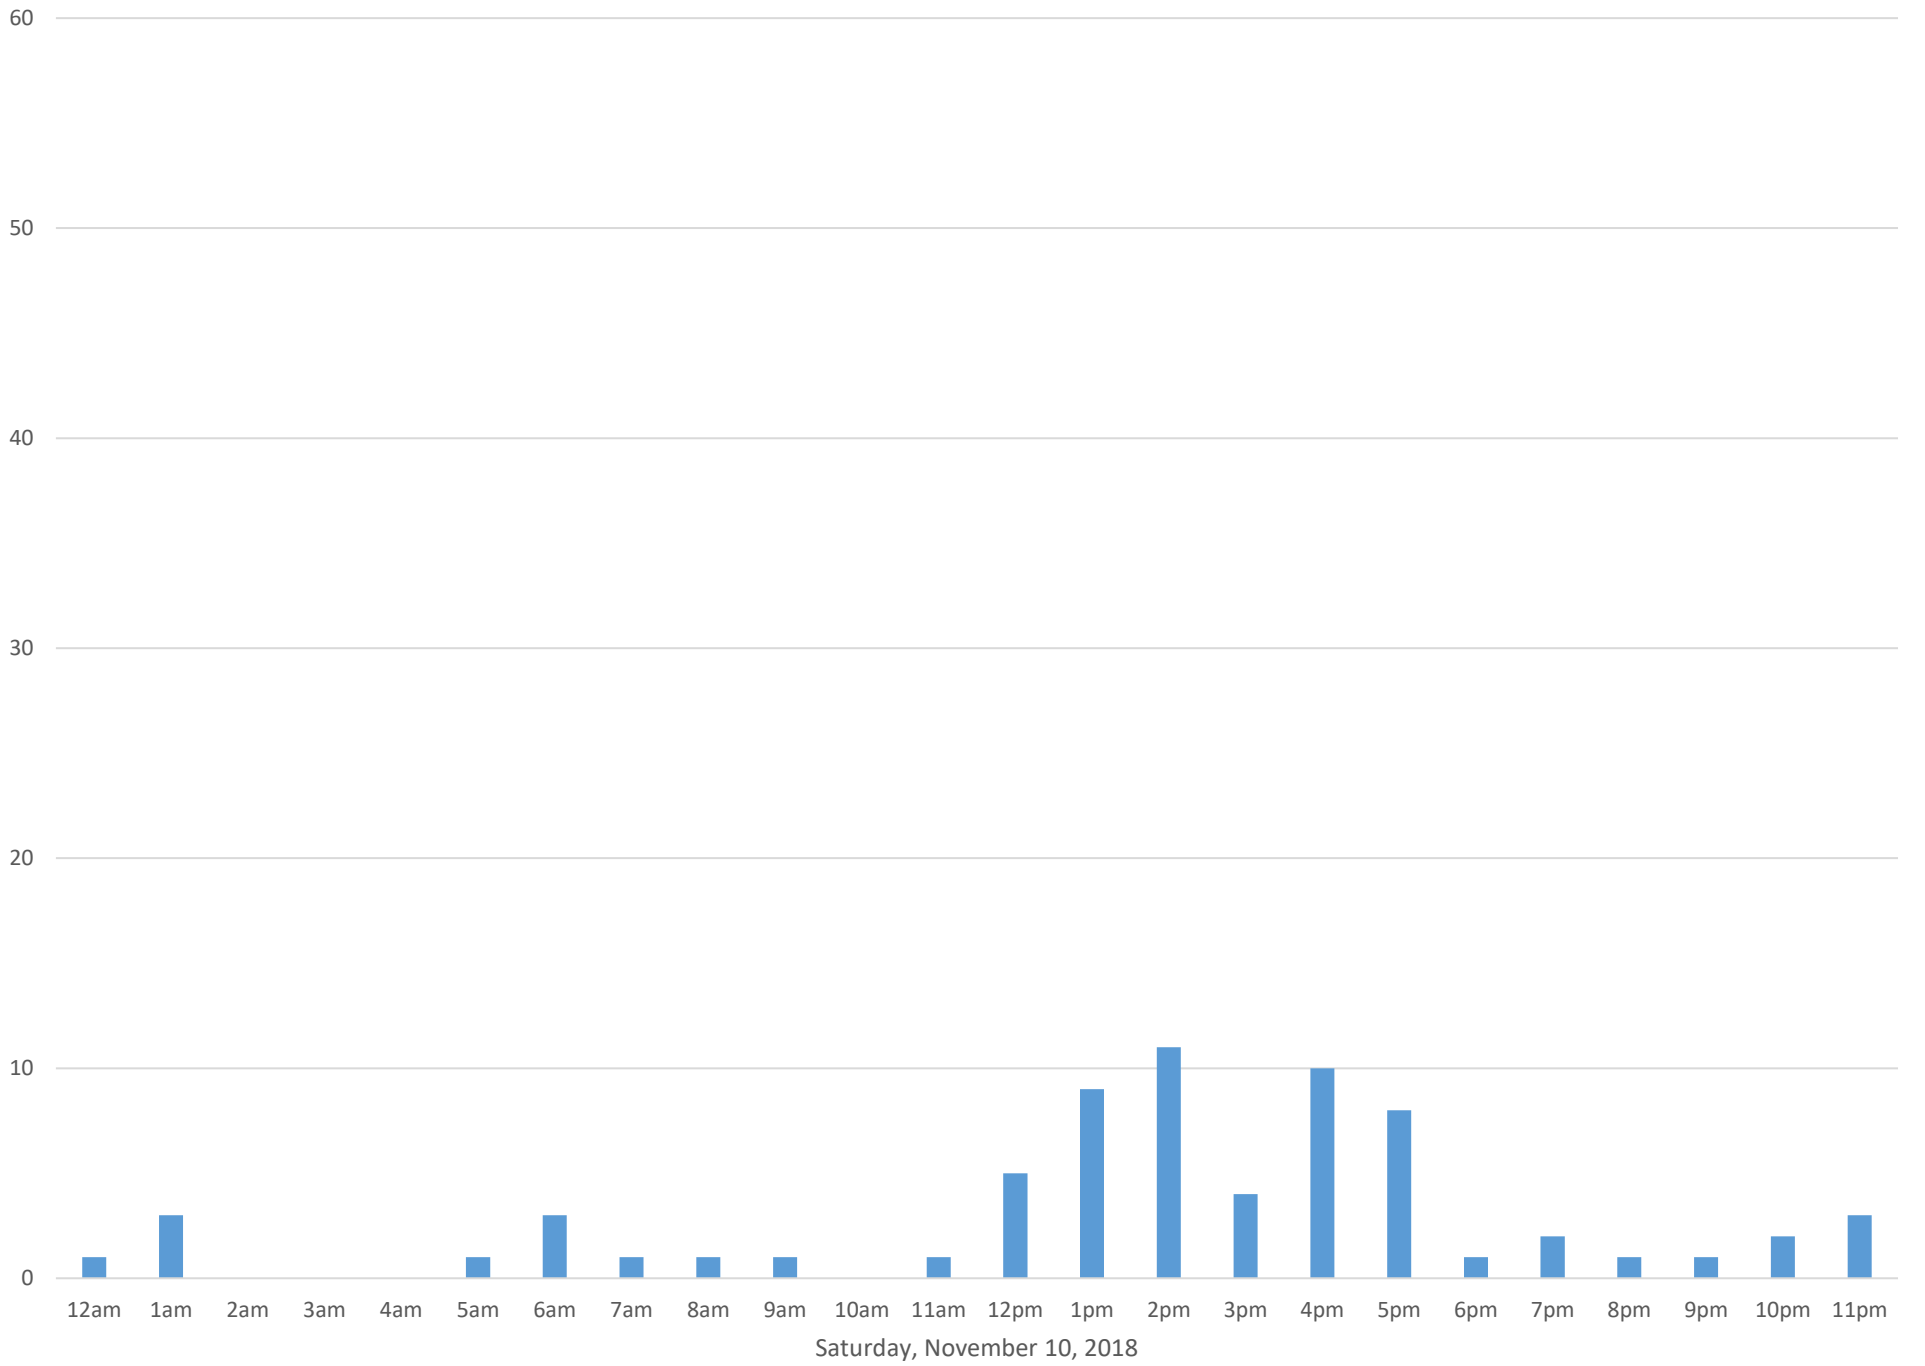

Squalicum Creek Trail

Data Summary

Total Count 1,499

Daily Average 94

Average Weekend Day 74

Average Weekday 100

Highest Daily Count 137

Busiest Day of the Week Thursday, November 8, 2018

Weekly Profile

Monday 13%

Tuesday 15%

Wednesday 15%

Thursday 22%

Friday 15%

Saturday 8%

Sunday 12%

Squalicum Creek Trail November 2018

Monthly Data

Total Count = 1499

Squalicum Creek Trail

Thursday, November 1, 2018

Squalicum Creek Trail

Squalicum Creek Trail

Squalicum Creek Trail

Squalicum Creek Trail

Squalicum Creek Trail

Squalicum Creek Trail

Wednesday, November 7, 2018

Squalicum Creek Trail

Squalicum Creek Trail

Squalicum Creek Trail

Squalicum Creek Trail