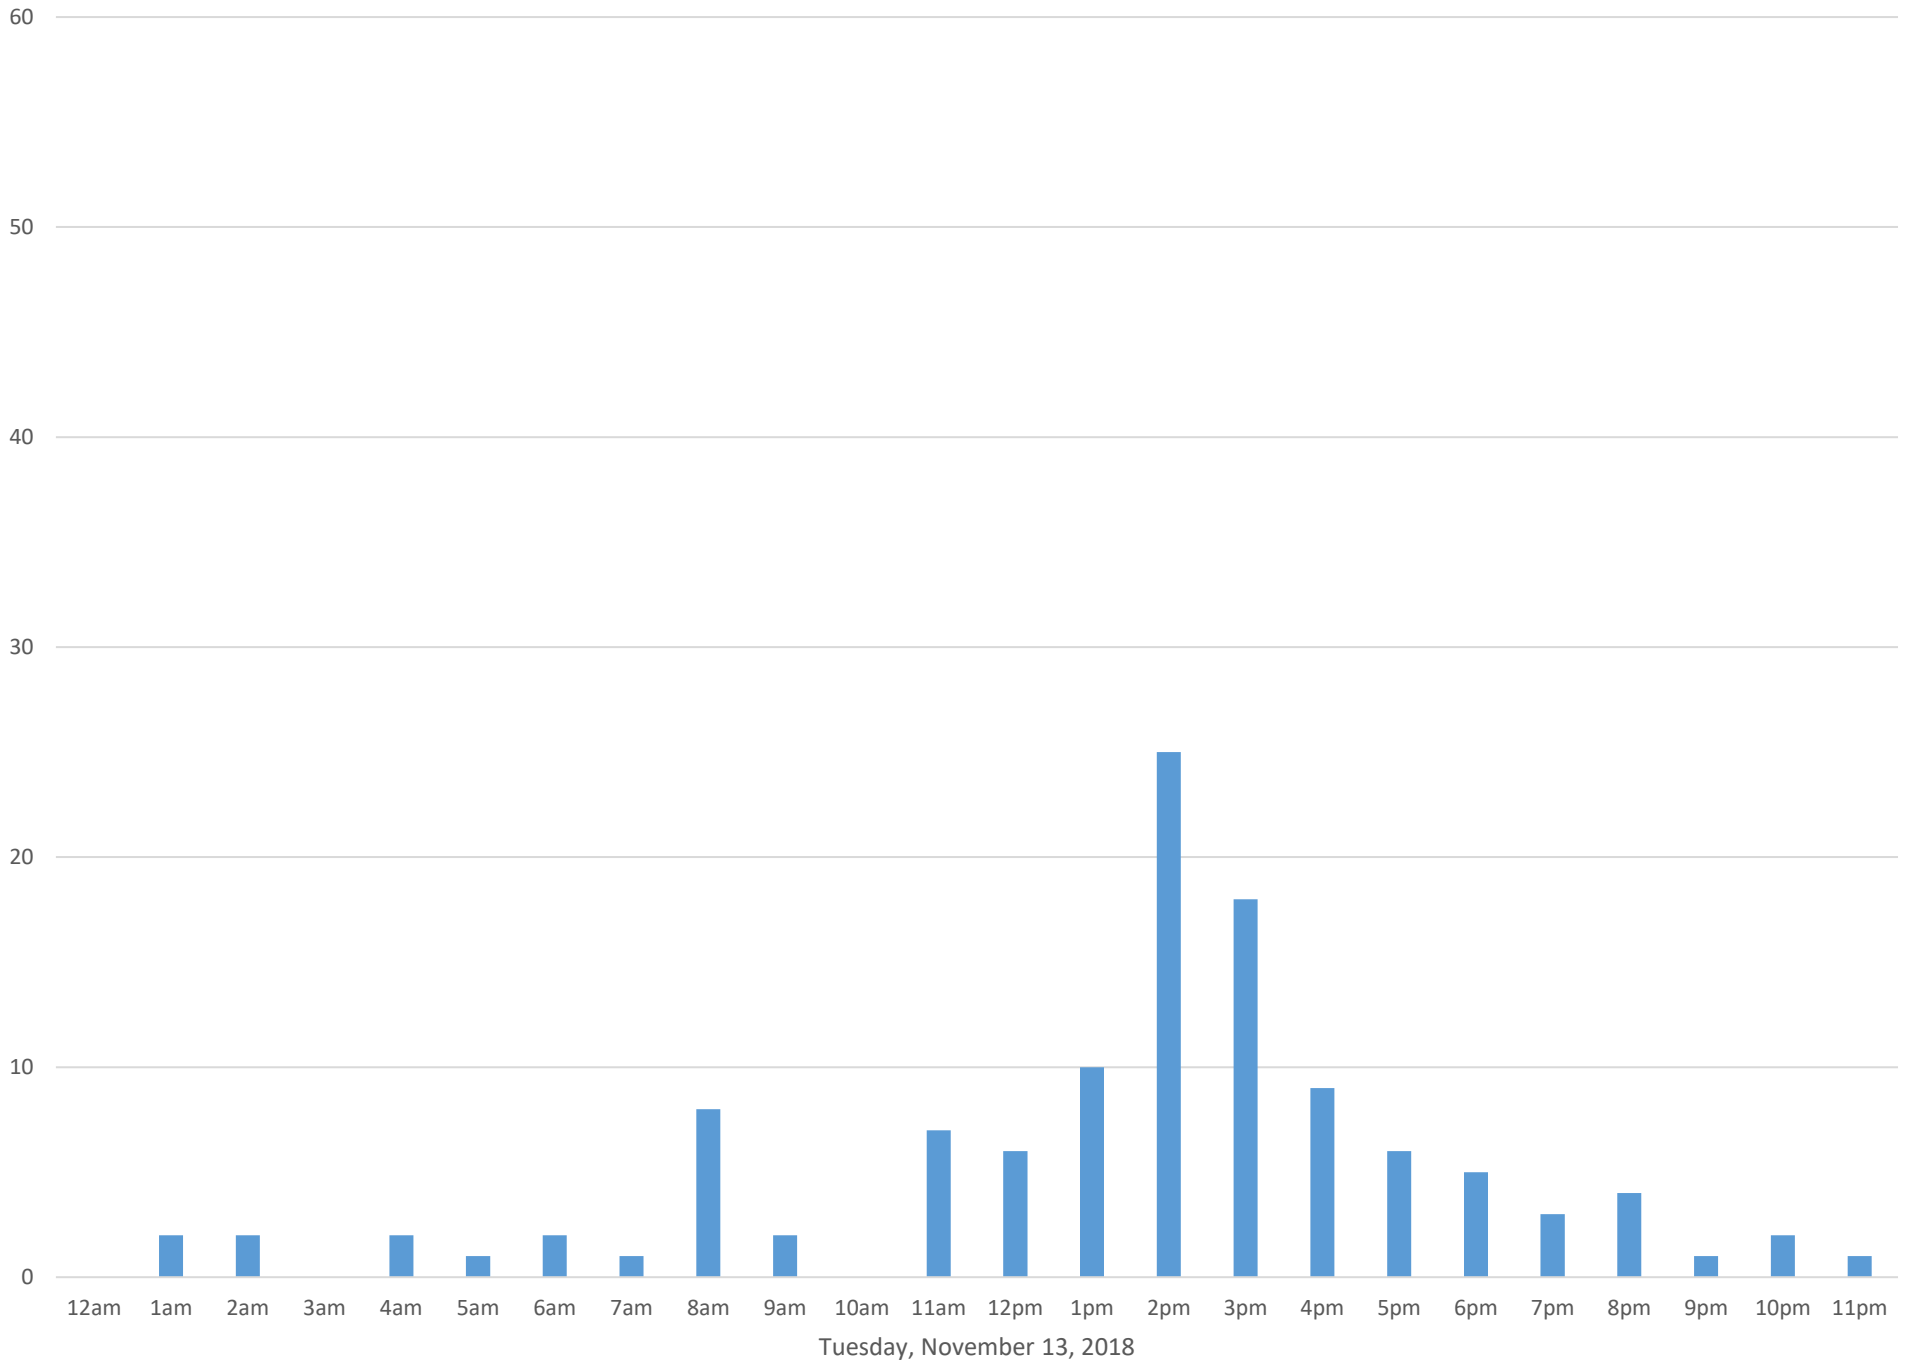

Squalicum Creek Trail