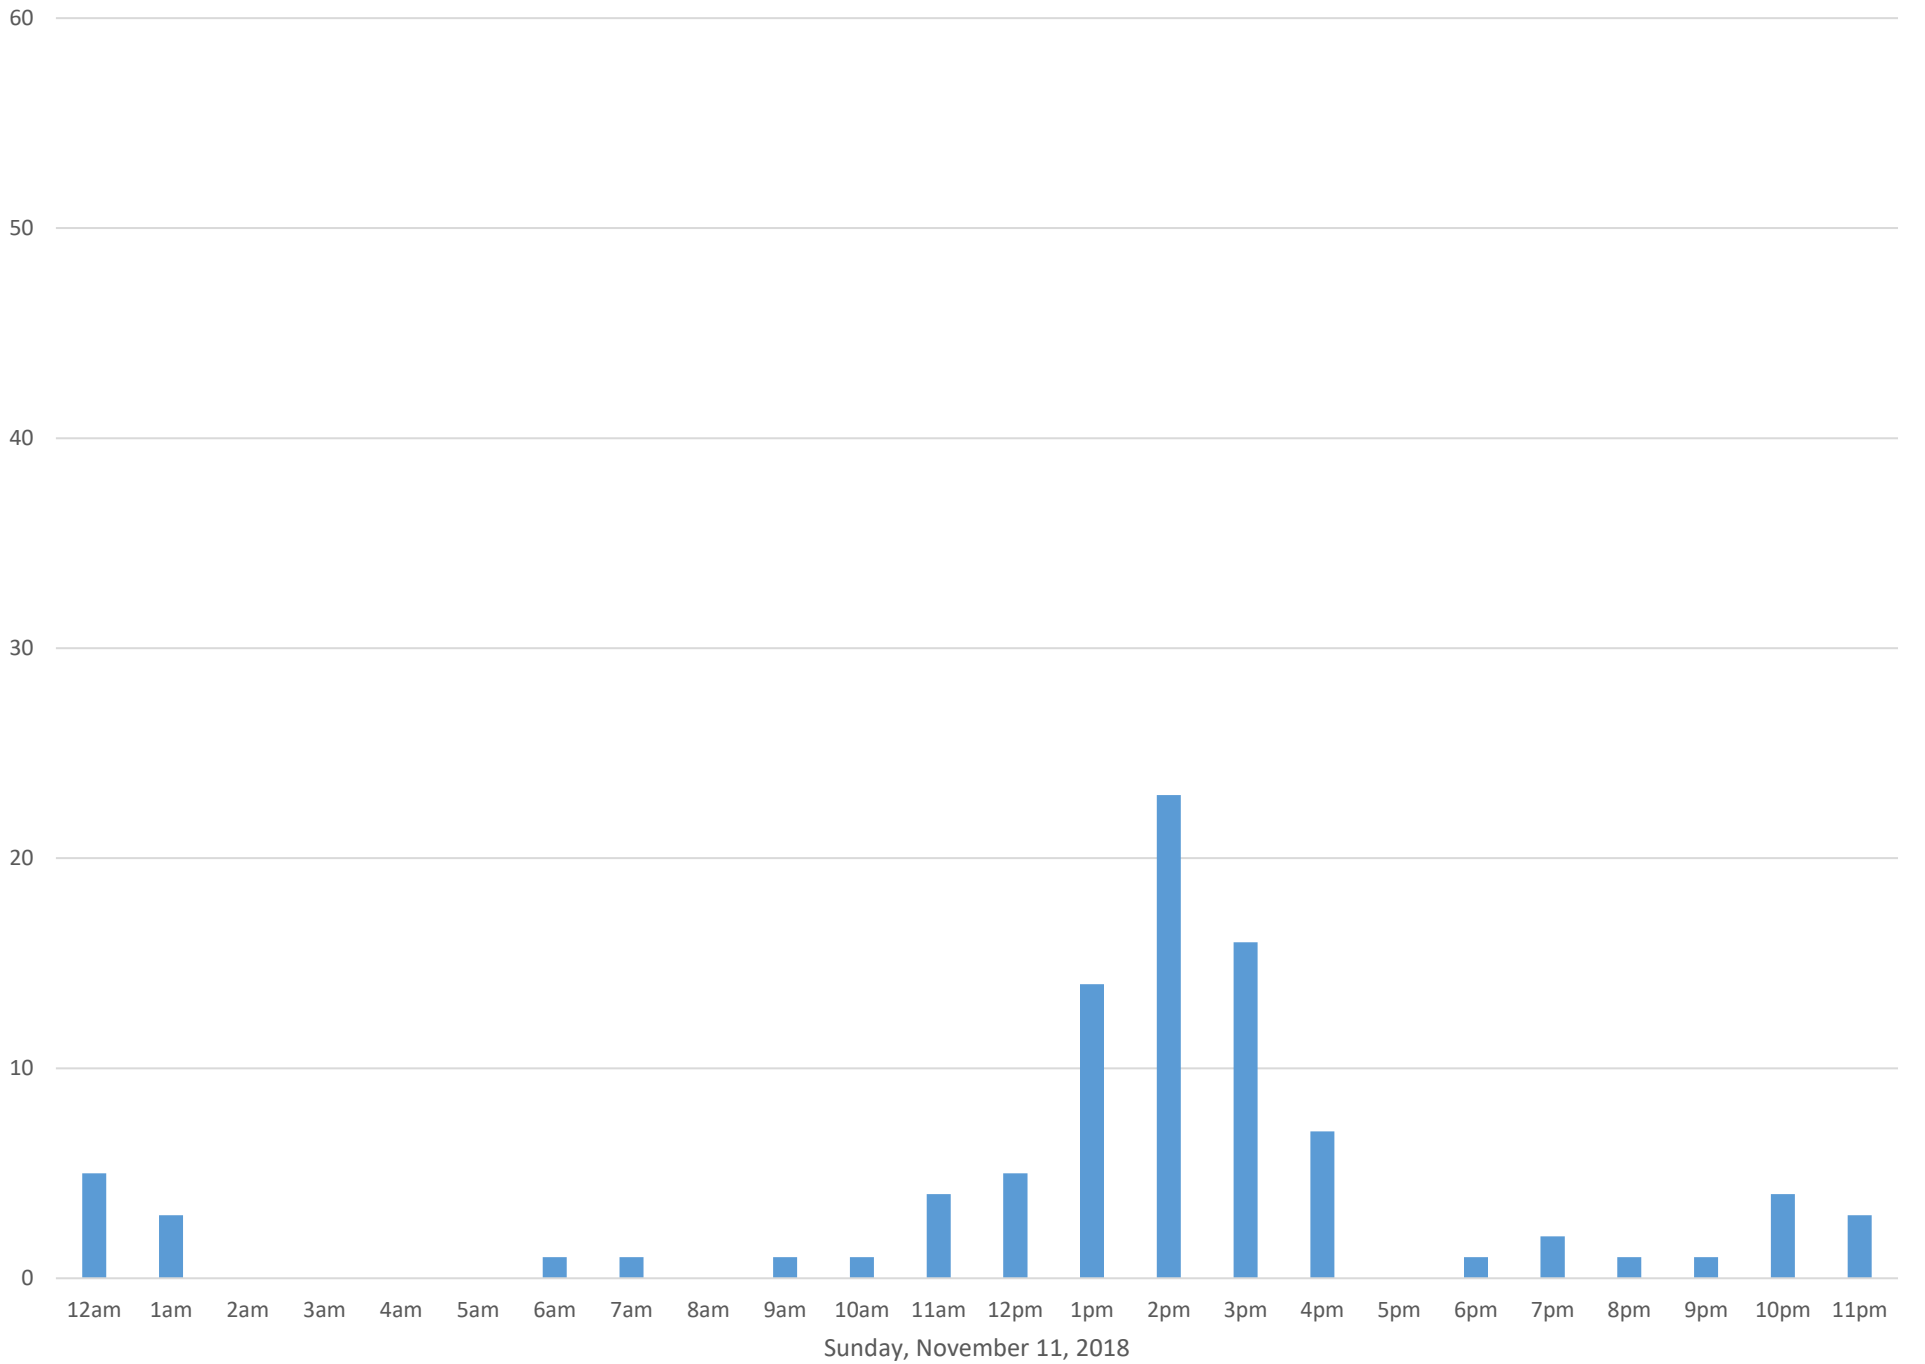

Squalicum Creek Trail

Data Summary

Total Count 1,499

Daily Average 94

Average Weekend Day 74

Average Weekday 100

Highest Daily Count 137

Busiest Day of the Week Thursday, November 8, 2018

Weekly Profile

Monday 13%

Tuesday 15%

Wednesday 15%

Thursday 22%

Friday 15%

Saturday 8%

Sunday 12%

Squalicum Creek Trail November 2018

Monthly Data

Total Count = 1499

Squalicum Creek Trail

Thursday, November 1, 2018

Squalicum Creek Trail

Squalicum Creek Trail

Squalicum Creek Trail

Squalicum Creek Trail

Squalicum Creek Trail

Squalicum Creek Trail

Wednesday, November 7, 2018

Squalicum Creek Trail

Squalicum Creek Trail

Squalicum Creek Trail

Squalicum Creek Trail