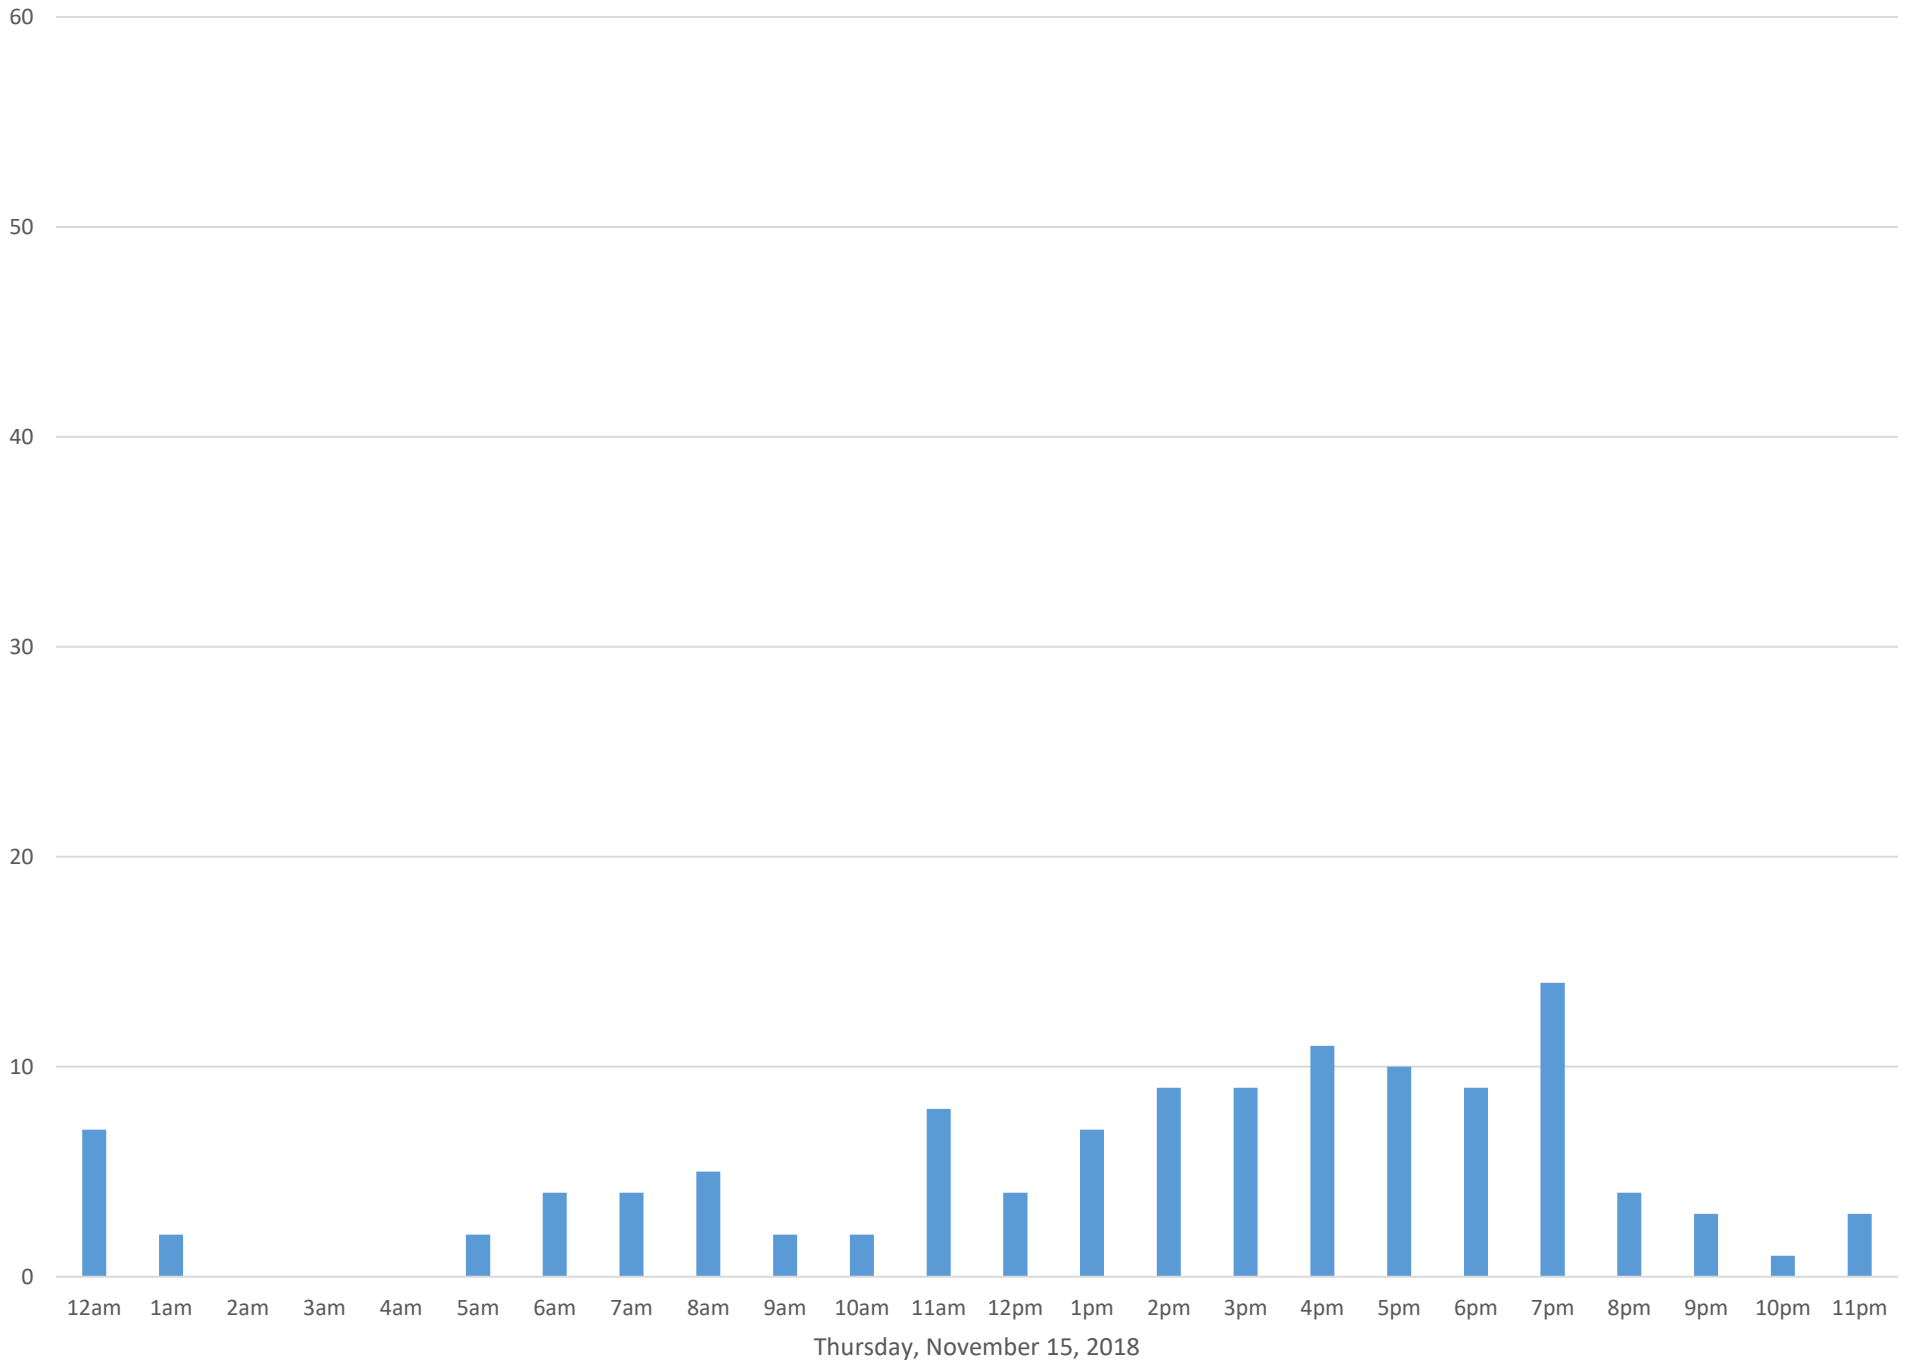

Squalicum Creek Trail