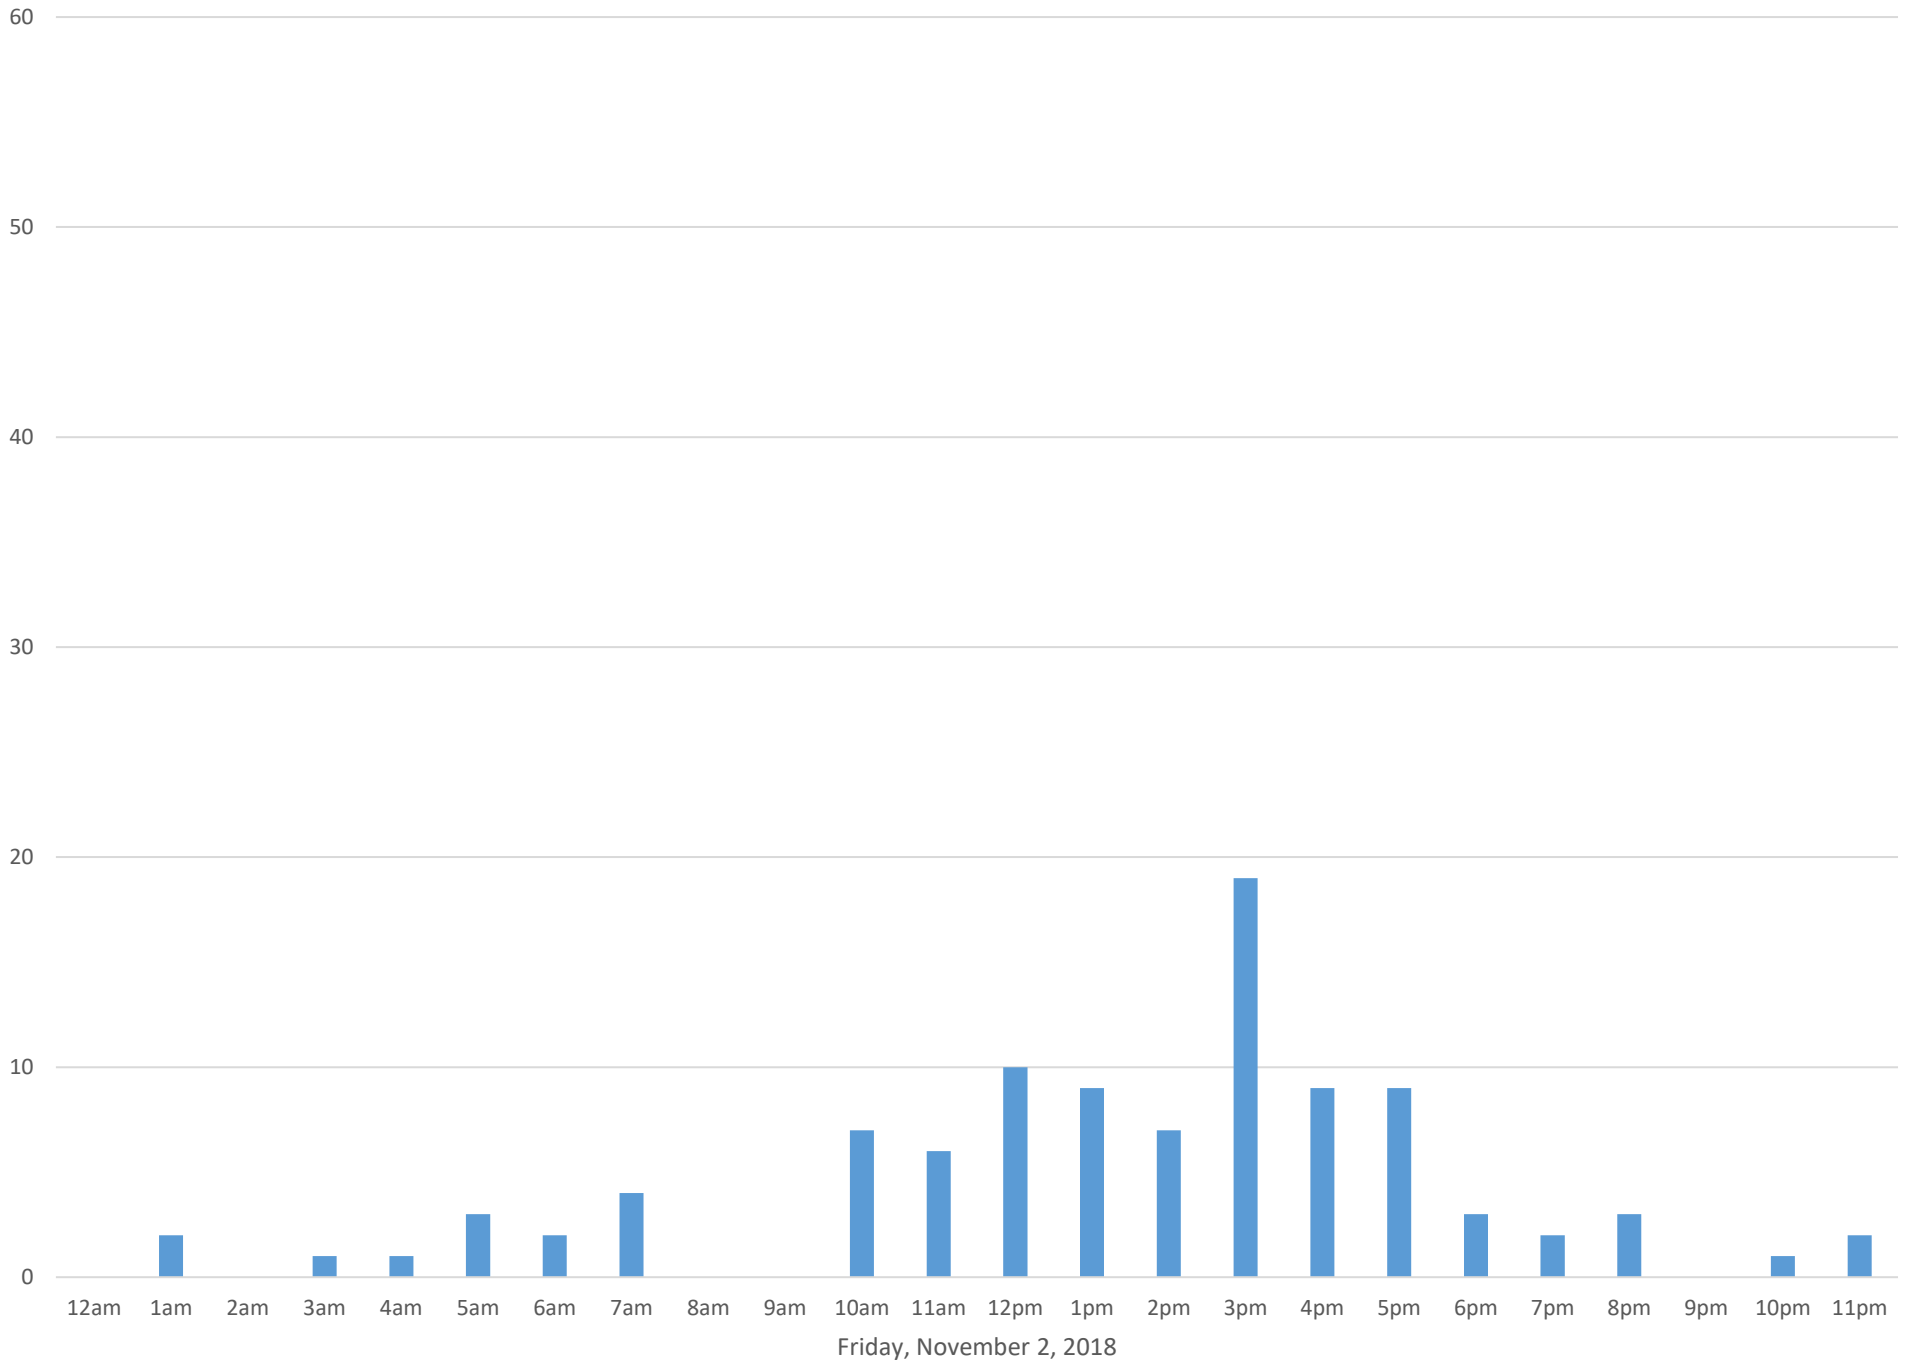

Squalicum Creek Trail

Data Summary

Total Count 1,499

Daily Average 94

Average Weekend Day 74

Average Weekday 100

Highest Daily Count 137

Busiest Day of the Week Thursday, November 8, 2018

Weekly Profile

Monday 13%

Tuesday 15%

Wednesday 15%

Thursday 22%

Friday 15%

Saturday 8%

Sunday 12%

Squalicum Creek Trail November 2018

Monthly Data

Total Count = 1499

Squalicum Creek Trail

Thursday, November 1, 2018

Squalicum Creek Trail

Squalicum Creek Trail

Squalicum Creek Trail

Squalicum Creek Trail

Squalicum Creek Trail

Squalicum Creek Trail

Wednesday, November 7, 2018

Squalicum Creek Trail

Squalicum Creek Trail

Squalicum Creek Trail

Squalicum Creek Trail