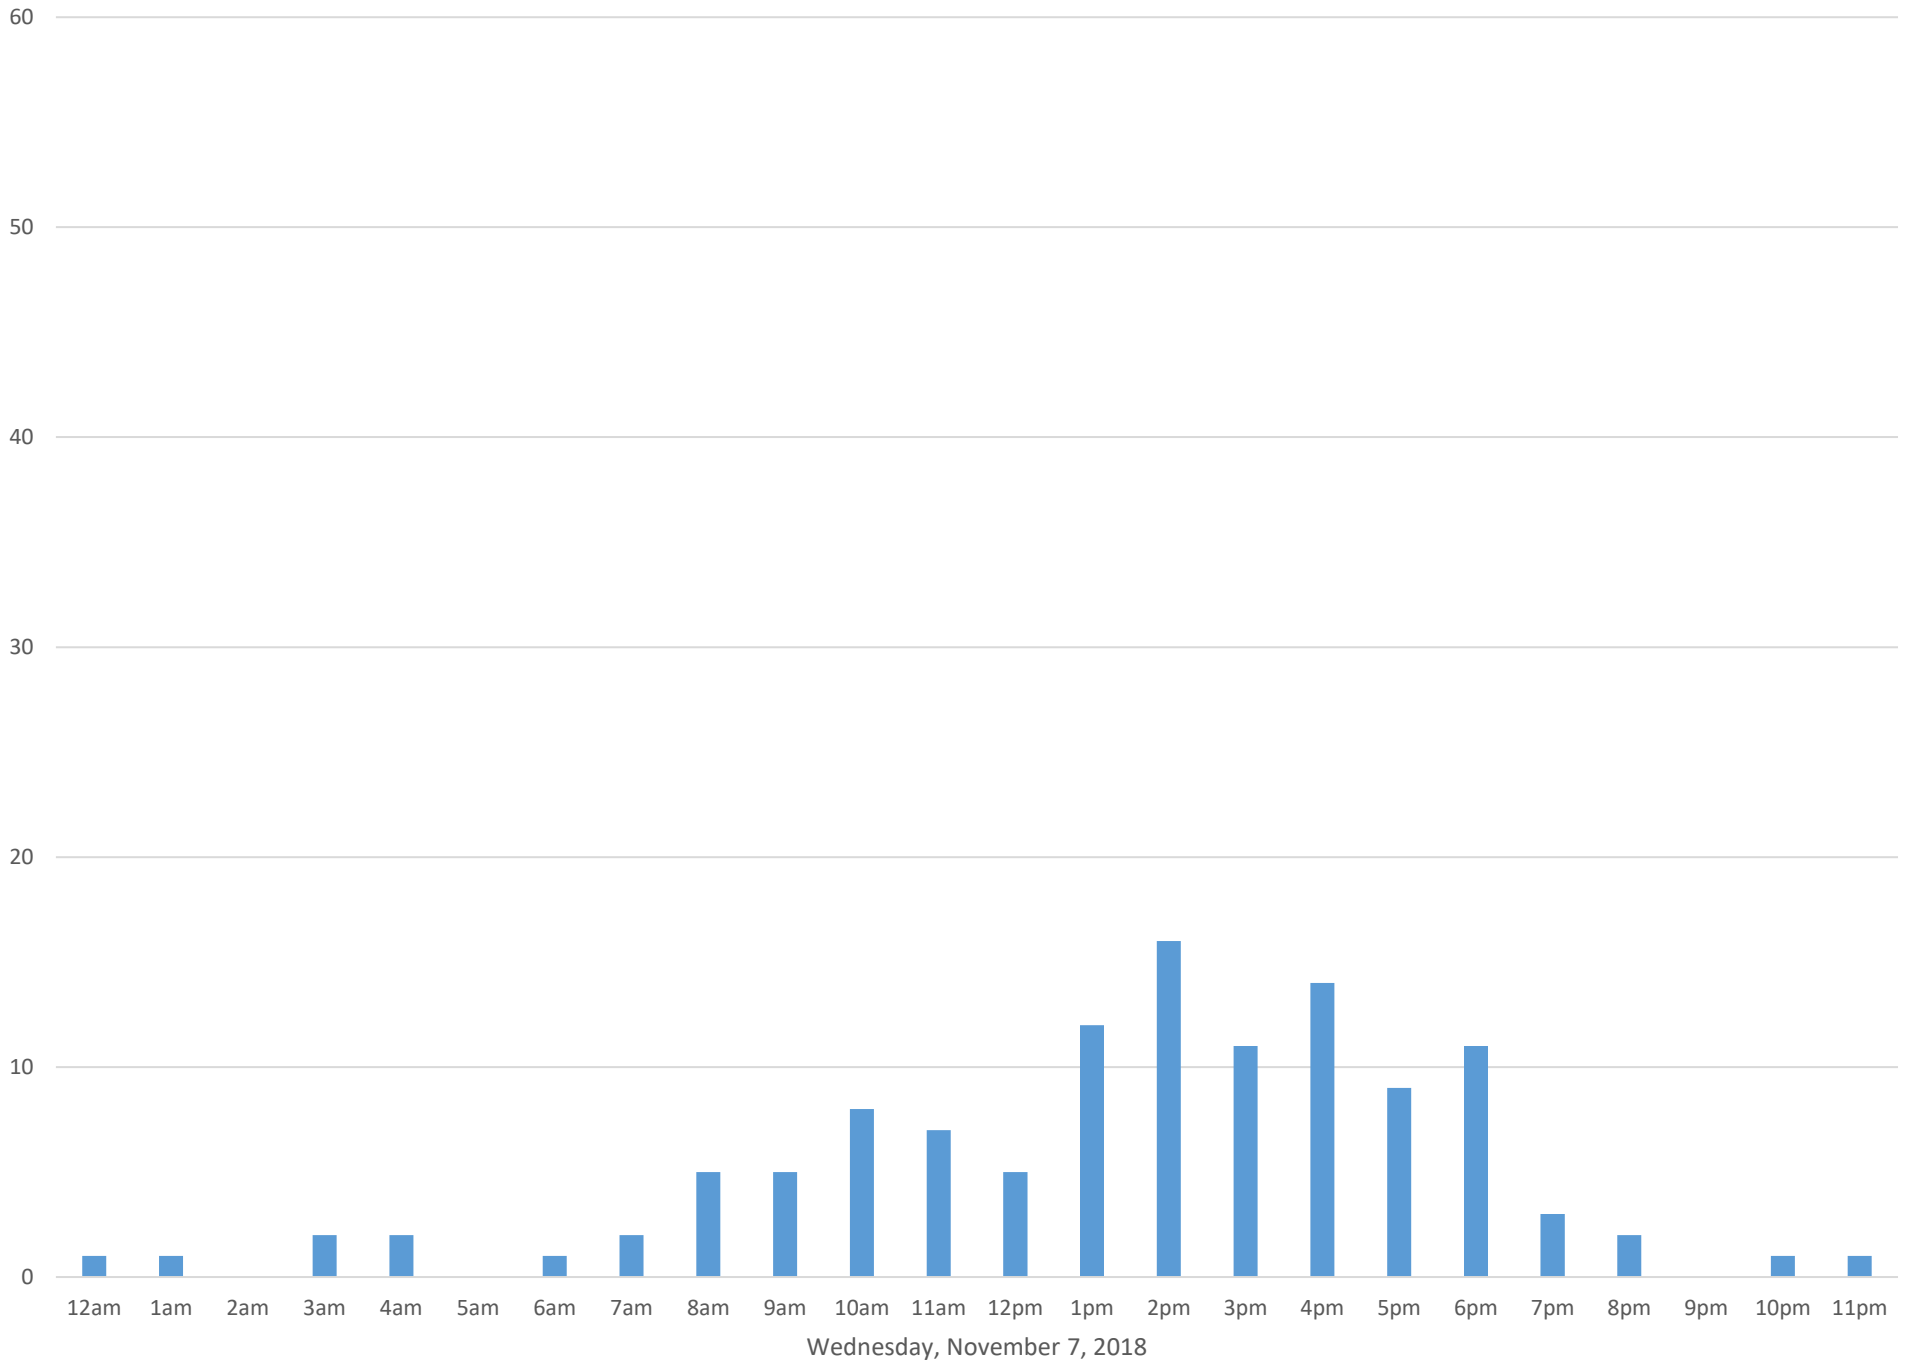

Squalicum Creek Trail

Data Summary

Total Count 1,499

Daily Average 94

Average Weekend Day 74

Average Weekday 100

Highest Daily Count 137

Busiest Day of the Week Thursday, November 8, 2018

Weekly Profile

Monday 13%

Tuesday 15%

Wednesday 15%

Thursday 22%

Friday 15%

Saturday 8%

Sunday 12%

Squalicum Creek Trail November 2018

Monthly Data

Total Count = 1499

Squalicum Creek Trail

Thursday, November 1, 2018

Squalicum Creek Trail

Squalicum Creek Trail

Squalicum Creek Trail

Squalicum Creek Trail

Squalicum Creek Trail

Squalicum Creek Trail

Wednesday, November 7, 2018

Squalicum Creek Trail

Squalicum Creek Trail

Squalicum Creek Trail

Squalicum Creek Trail