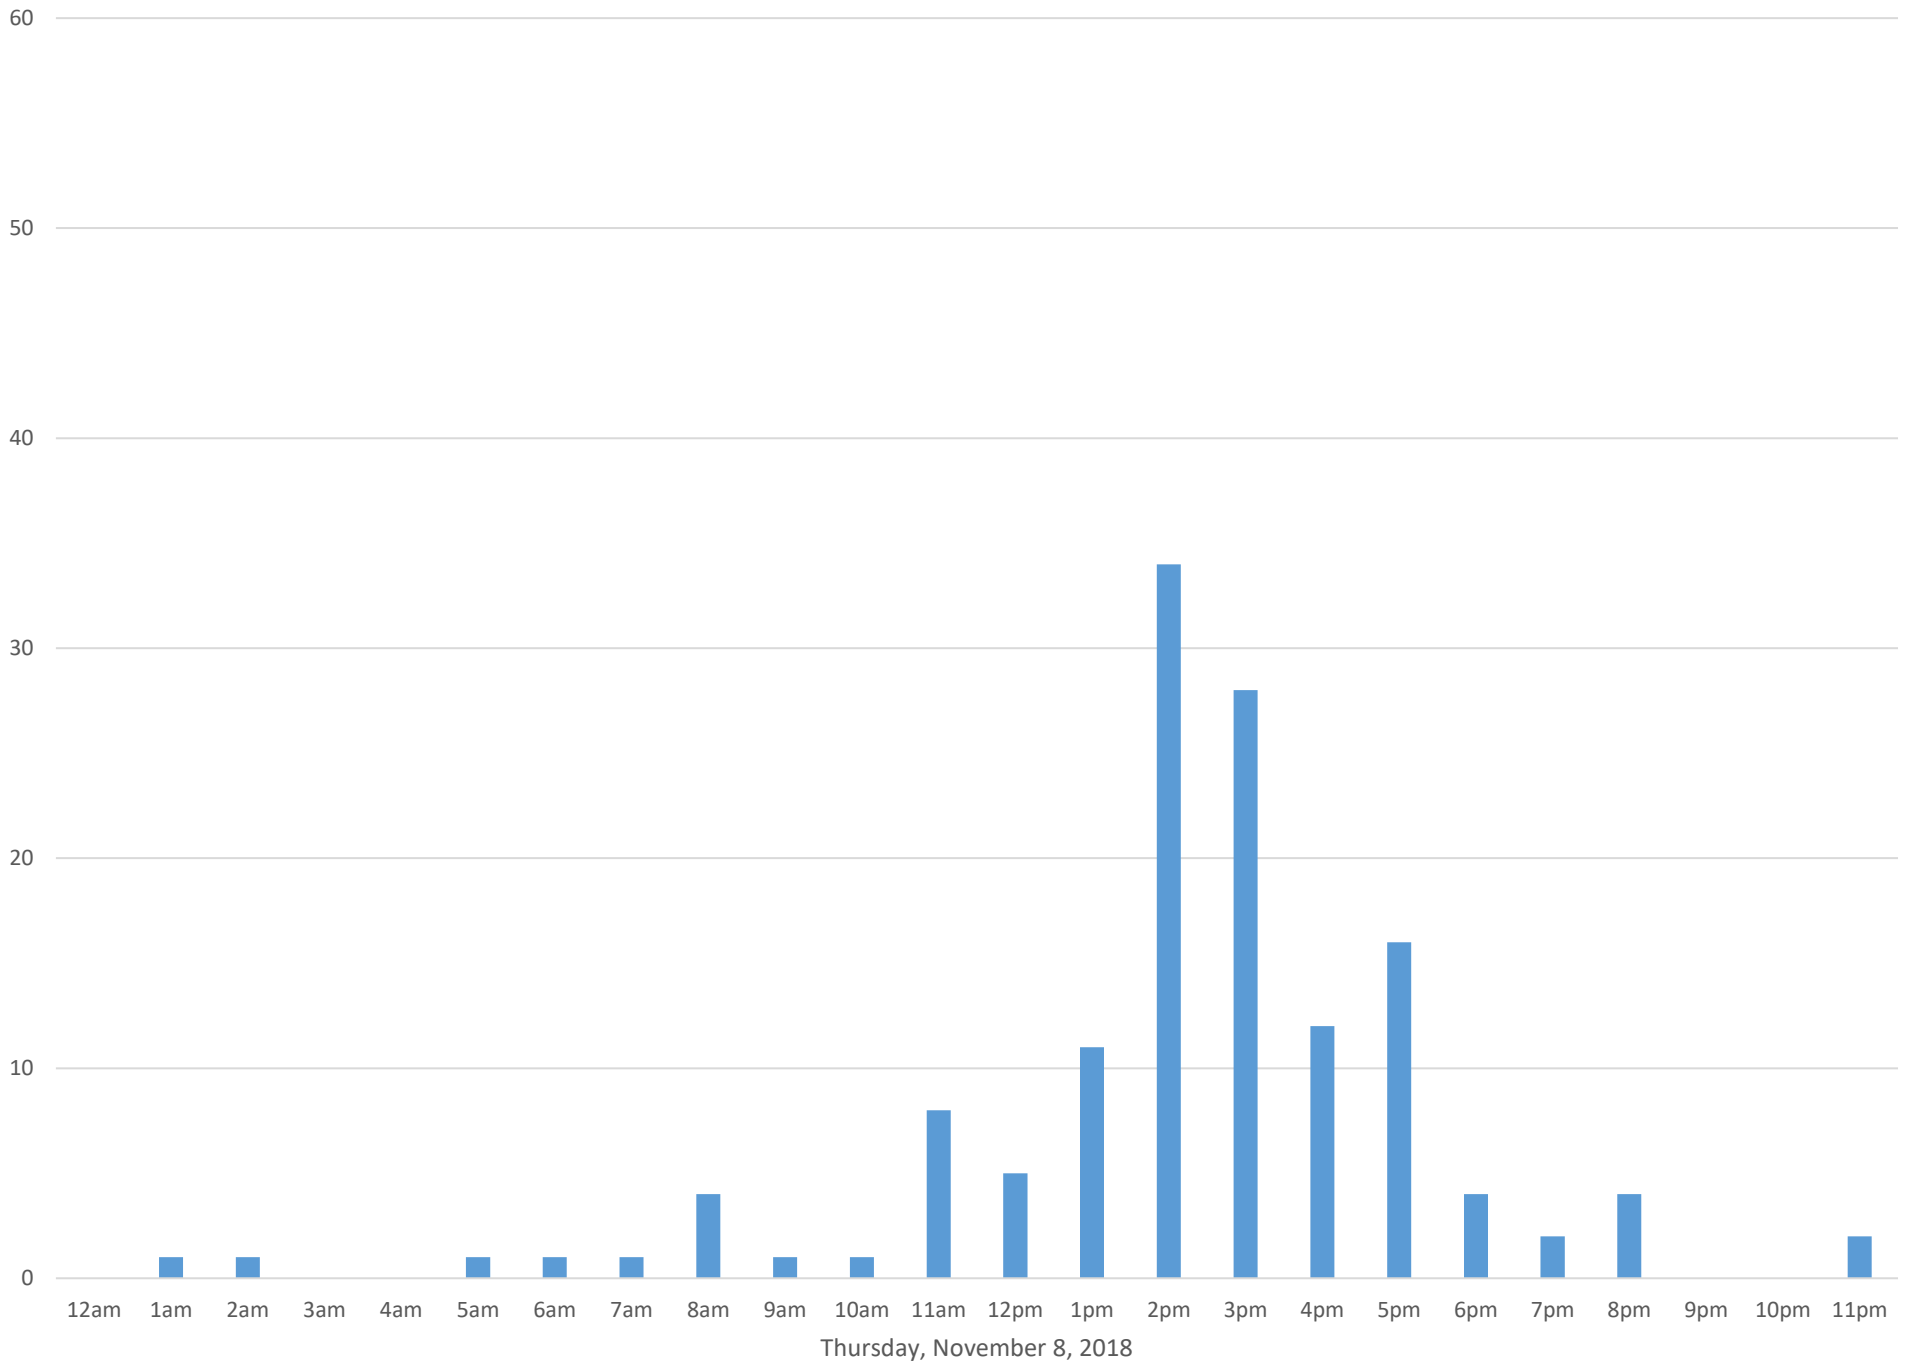

Squalicum Creek Trail

Data Summary

Total Count 1,499

Daily Average 94

Average Weekend Day 74

Average Weekday 100

Highest Daily Count 137

Busiest Day of the Week Thursday, November 8, 2018

Weekly Profile

Monday 13%

Tuesday 15%

Wednesday 15%

Thursday 22%

Friday 15%

Saturday 8%

Sunday 12%

Squalicum Creek Trail November 2018

Monthly Data

Total Count = 1499

Squalicum Creek Trail

Thursday, November 1, 2018

Squalicum Creek Trail

Squalicum Creek Trail

Squalicum Creek Trail

Squalicum Creek Trail

Squalicum Creek Trail

Squalicum Creek Trail

Wednesday, November 7, 2018

Squalicum Creek Trail

Squalicum Creek Trail

Squalicum Creek Trail

Squalicum Creek Trail