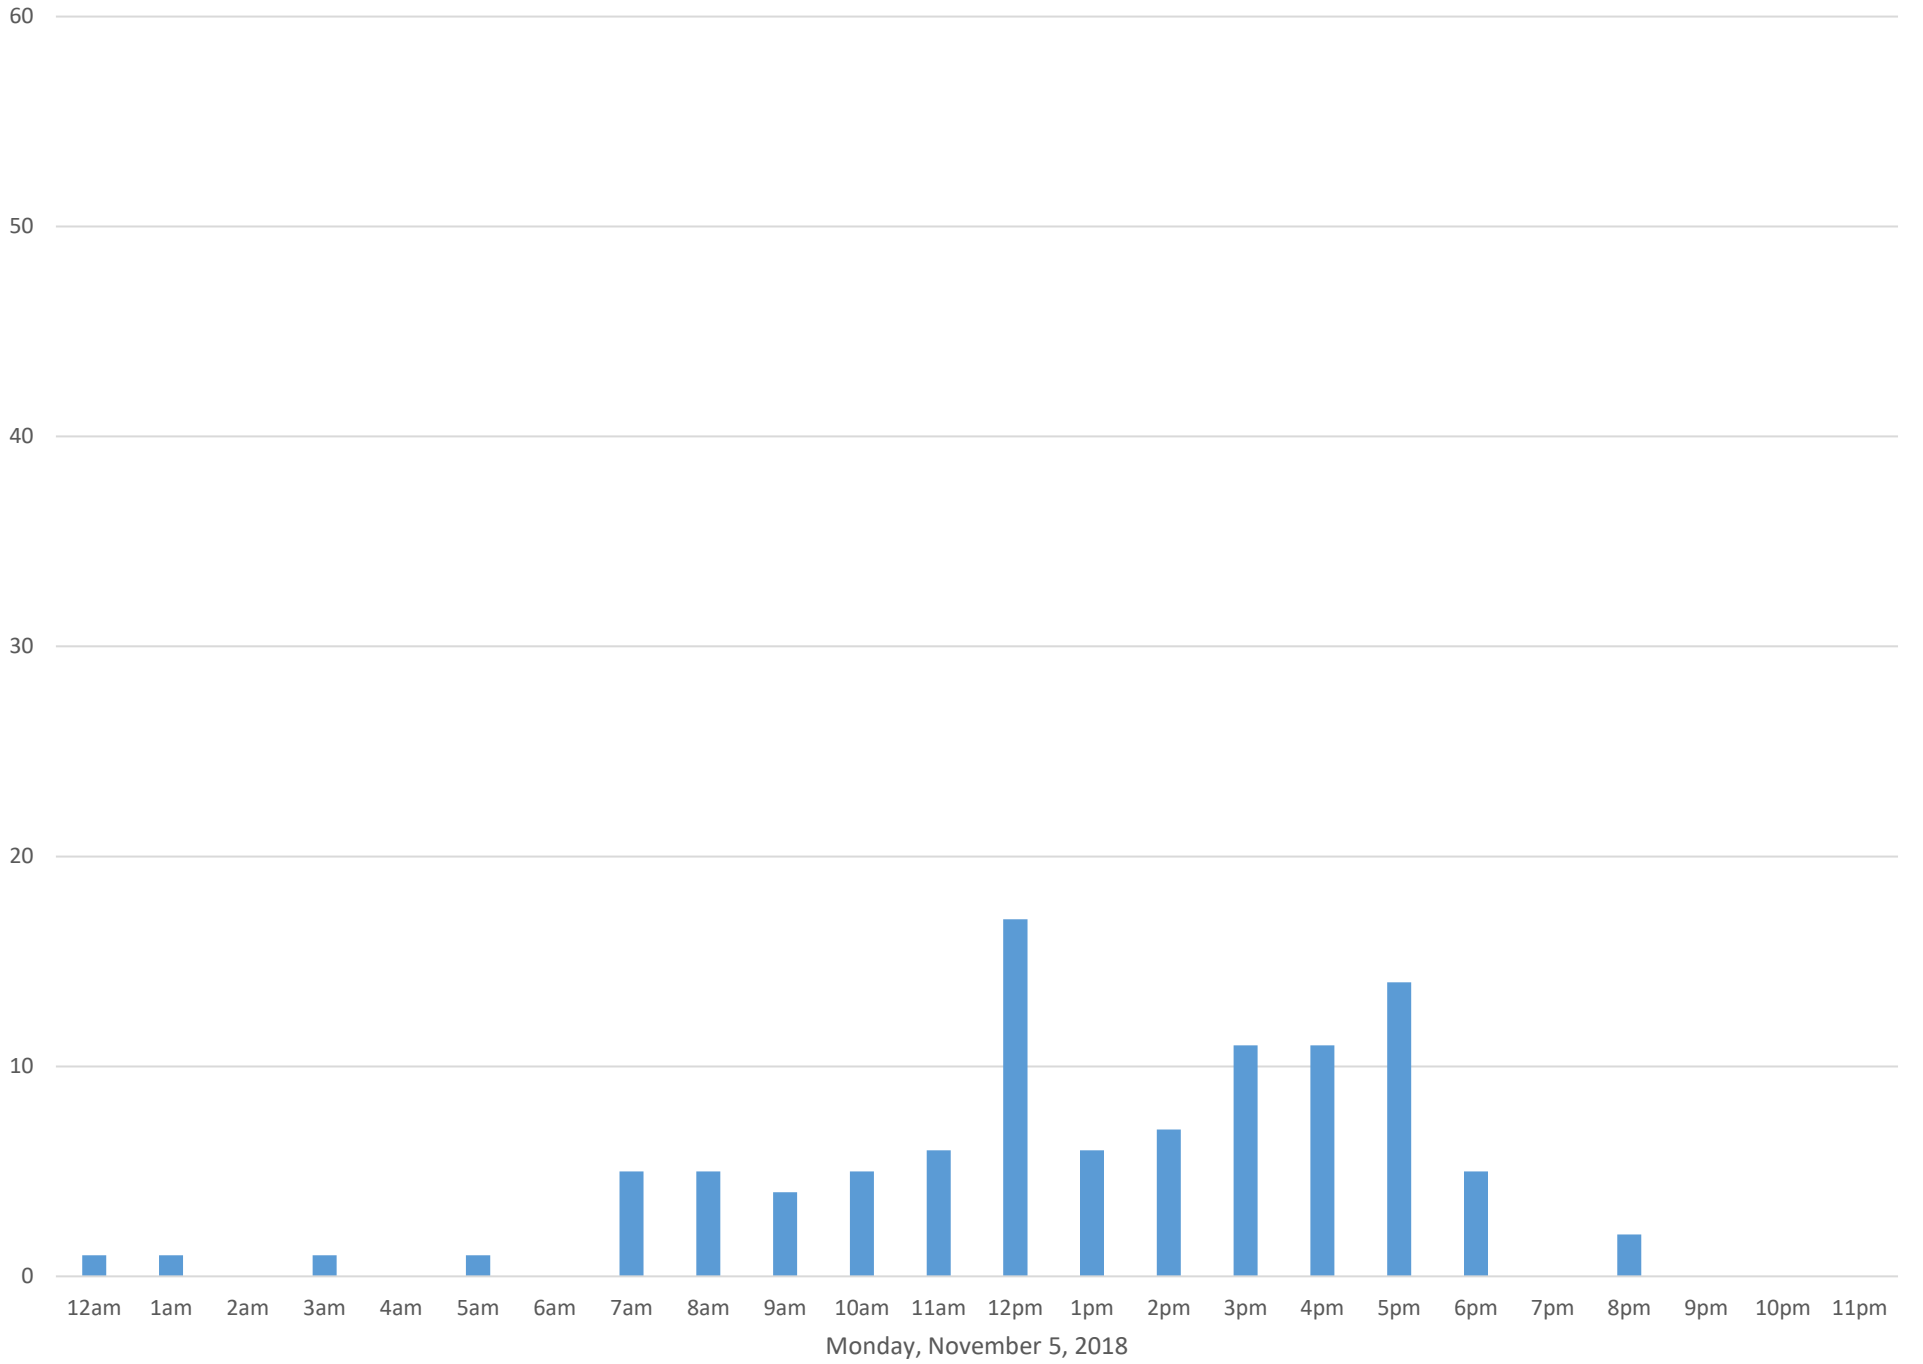

Squalicum Creek Trail

Data Summary

Total Count 1,499

Daily Average 94

Average Weekend Day 74

Average Weekday 100

Highest Daily Count 137

Busiest Day of the Week Thursday, November 8, 2018

Weekly Profile

Monday 13%

Tuesday 15%

Wednesday 15%

Thursday 22%

Friday 15%

Saturday 8%

Sunday 12%

Squalicum Creek Trail November 2018

Monthly Data

Total Count = 1499

Squalicum Creek Trail

Thursday, November 1, 2018

Squalicum Creek Trail

Squalicum Creek Trail

Squalicum Creek Trail

Squalicum Creek Trail

Squalicum Creek Trail

Squalicum Creek Trail

Wednesday, November 7, 2018

Squalicum Creek Trail

Squalicum Creek Trail

Squalicum Creek Trail

Squalicum Creek Trail