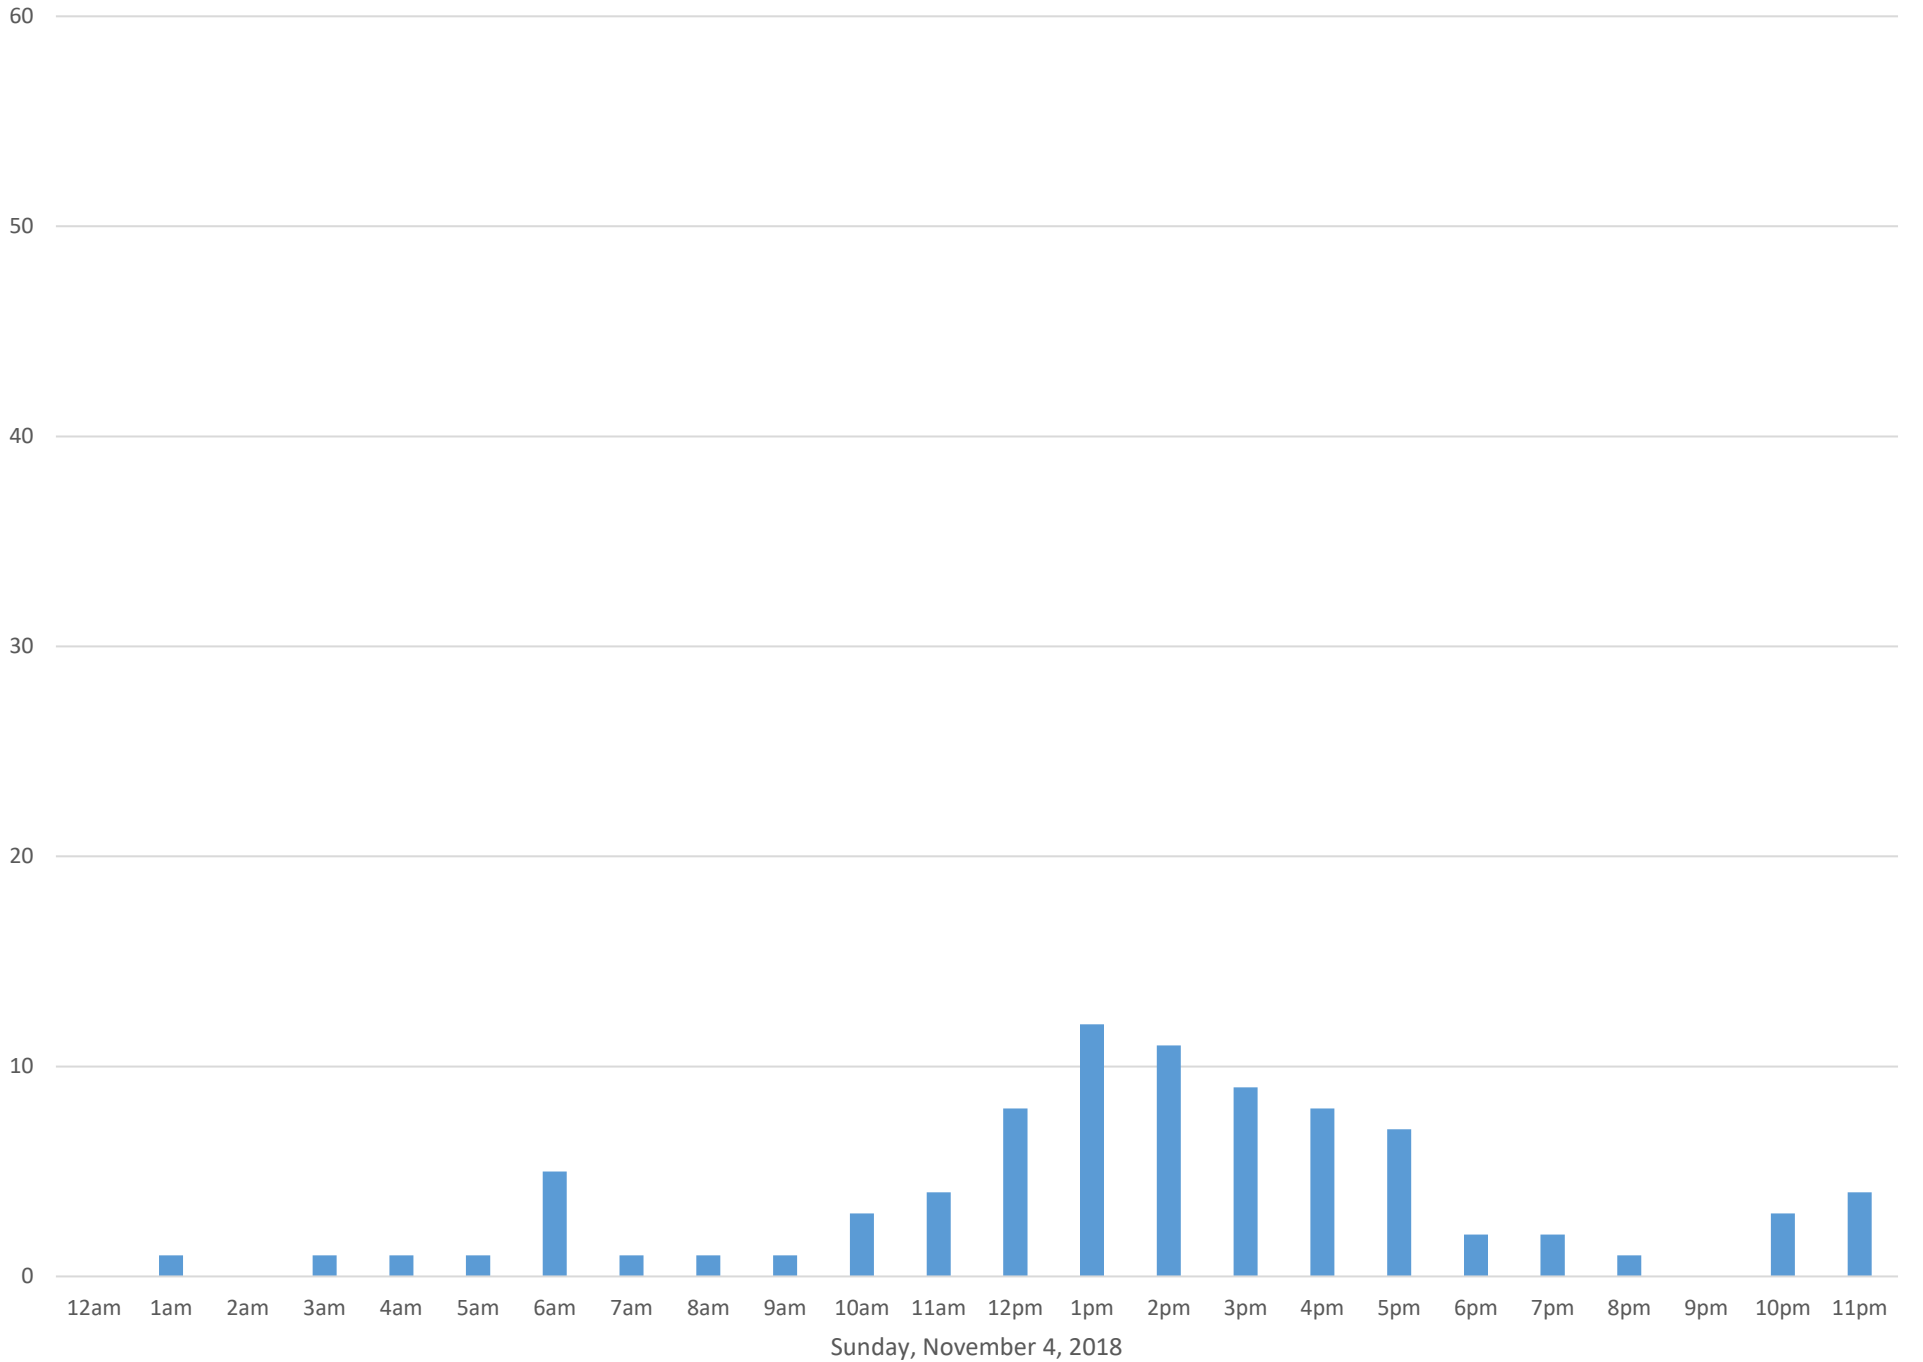

Squalicum Creek Trail

Data Summary

Total Count 1,499

Daily Average 94

Average Weekend Day 74

Average Weekday 100

Highest Daily Count 137

Busiest Day of the Week Thursday, November 8, 2018

Weekly Profile

Monday 13%

Tuesday 15%

Wednesday 15%

Thursday 22%

Friday 15%

Saturday 8%

Sunday 12%

Squalicum Creek Trail November 2018

Monthly Data

Total Count = 1499

Squalicum Creek Trail

Thursday, November 1, 2018

Squalicum Creek Trail

Squalicum Creek Trail

Squalicum Creek Trail

Squalicum Creek Trail

Squalicum Creek Trail

Squalicum Creek Trail

Wednesday, November 7, 2018

Squalicum Creek Trail

Squalicum Creek Trail

Squalicum Creek Trail

Squalicum Creek Trail