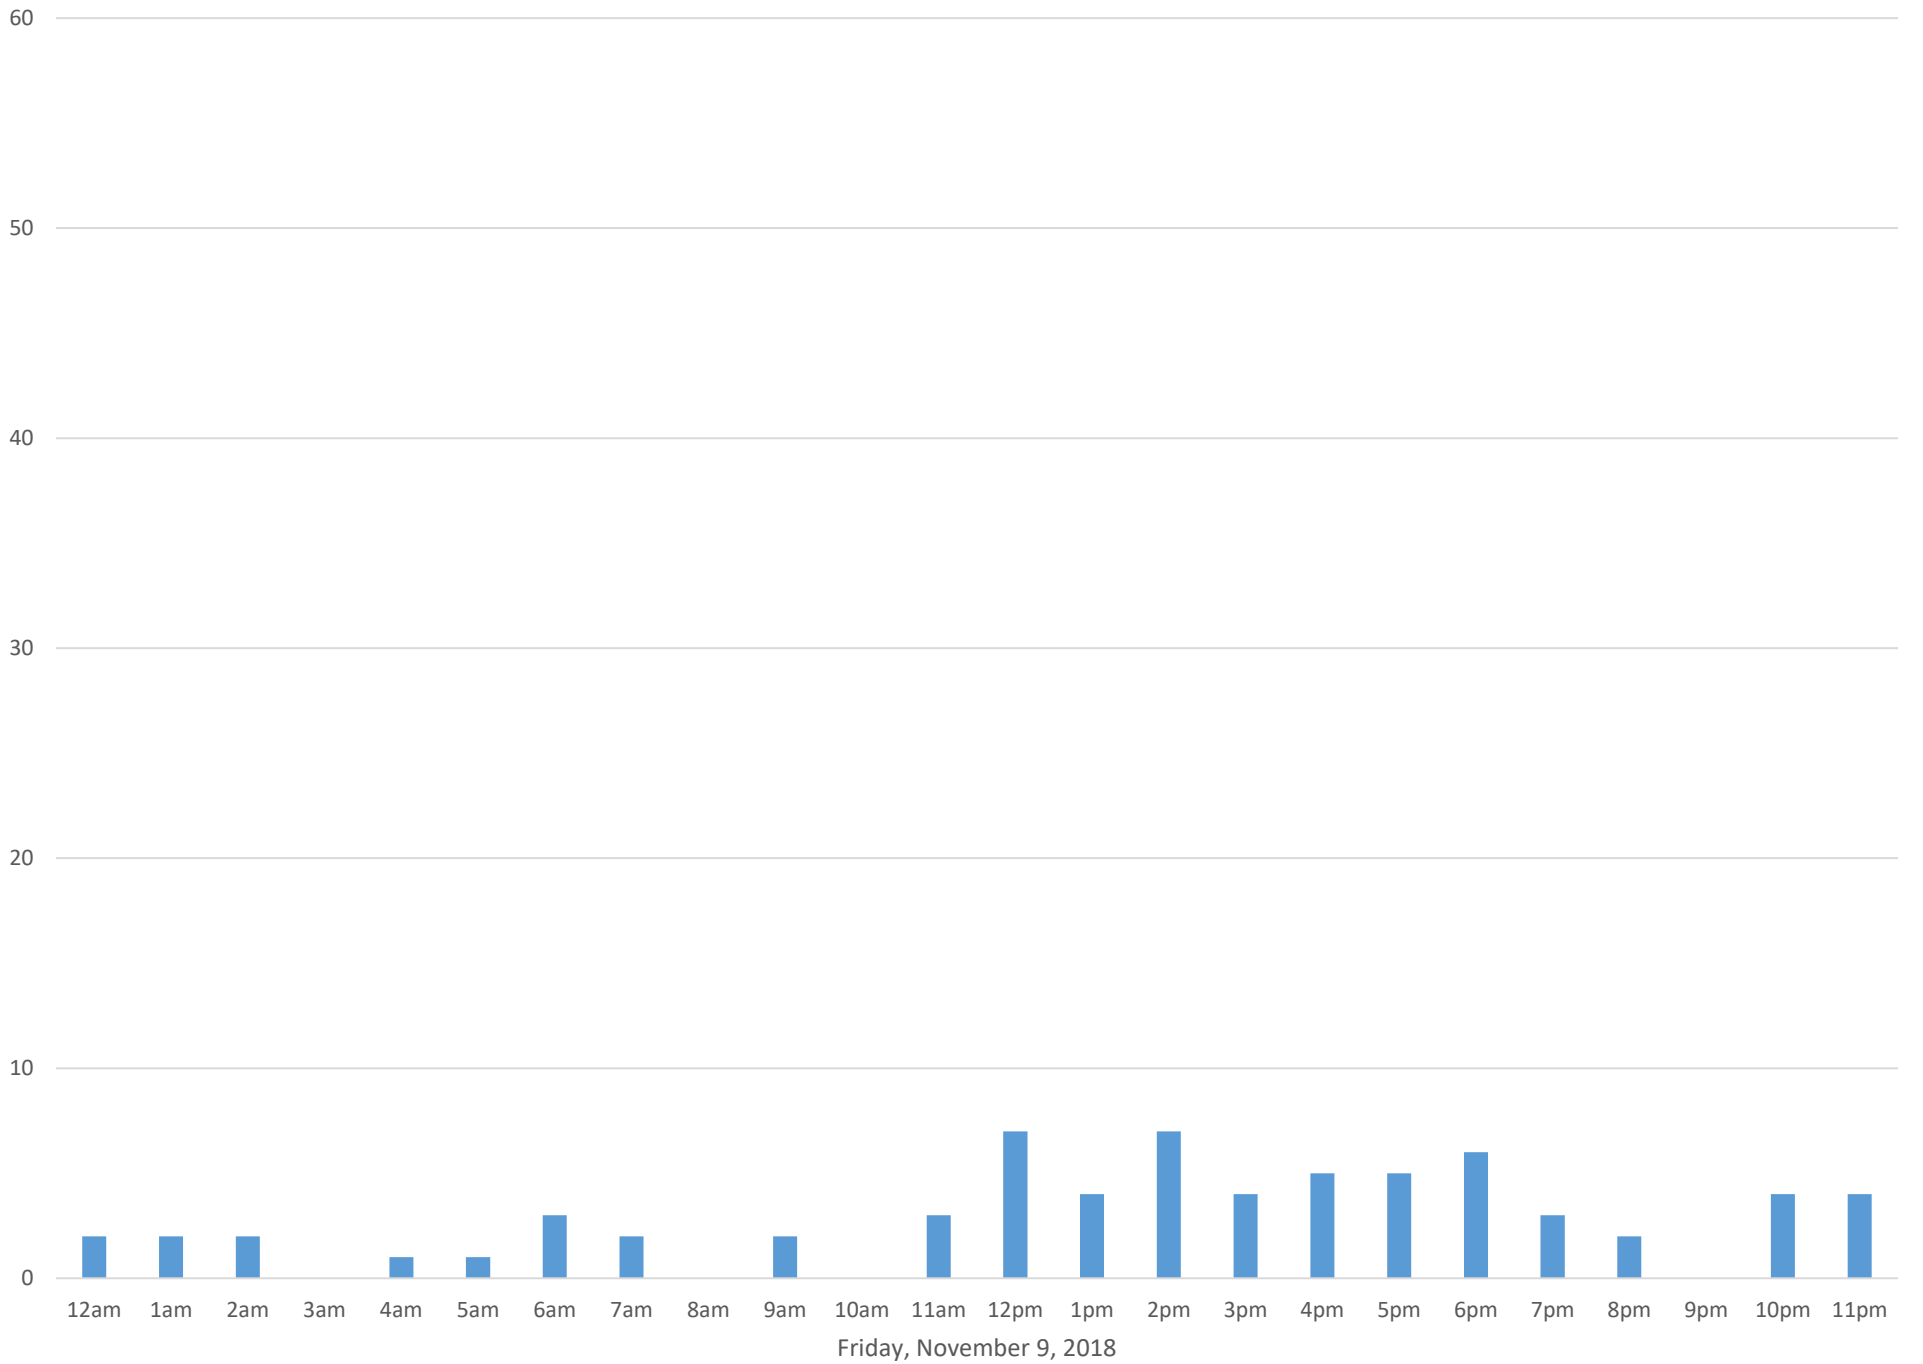

Squalicum Creek Trail

Data Summary

Total Count 1,499

Daily Average 94

Average Weekend Day 74

Average Weekday 100

Highest Daily Count 137

Busiest Day of the Week Thursday, November 8, 2018

Weekly Profile

Monday 13%

Tuesday 15%

Wednesday 15%

Thursday 22%

Friday 15%

Saturday 8%

Sunday 12%

Squalicum Creek Trail November 2018

Monthly Data

Total Count = 1499

Squalicum Creek Trail

Thursday, November 1, 2018

Squalicum Creek Trail

Squalicum Creek Trail

Squalicum Creek Trail

Squalicum Creek Trail

Squalicum Creek Trail

Squalicum Creek Trail

Wednesday, November 7, 2018

Squalicum Creek Trail

Squalicum Creek Trail

Squalicum Creek Trail

Squalicum Creek Trail