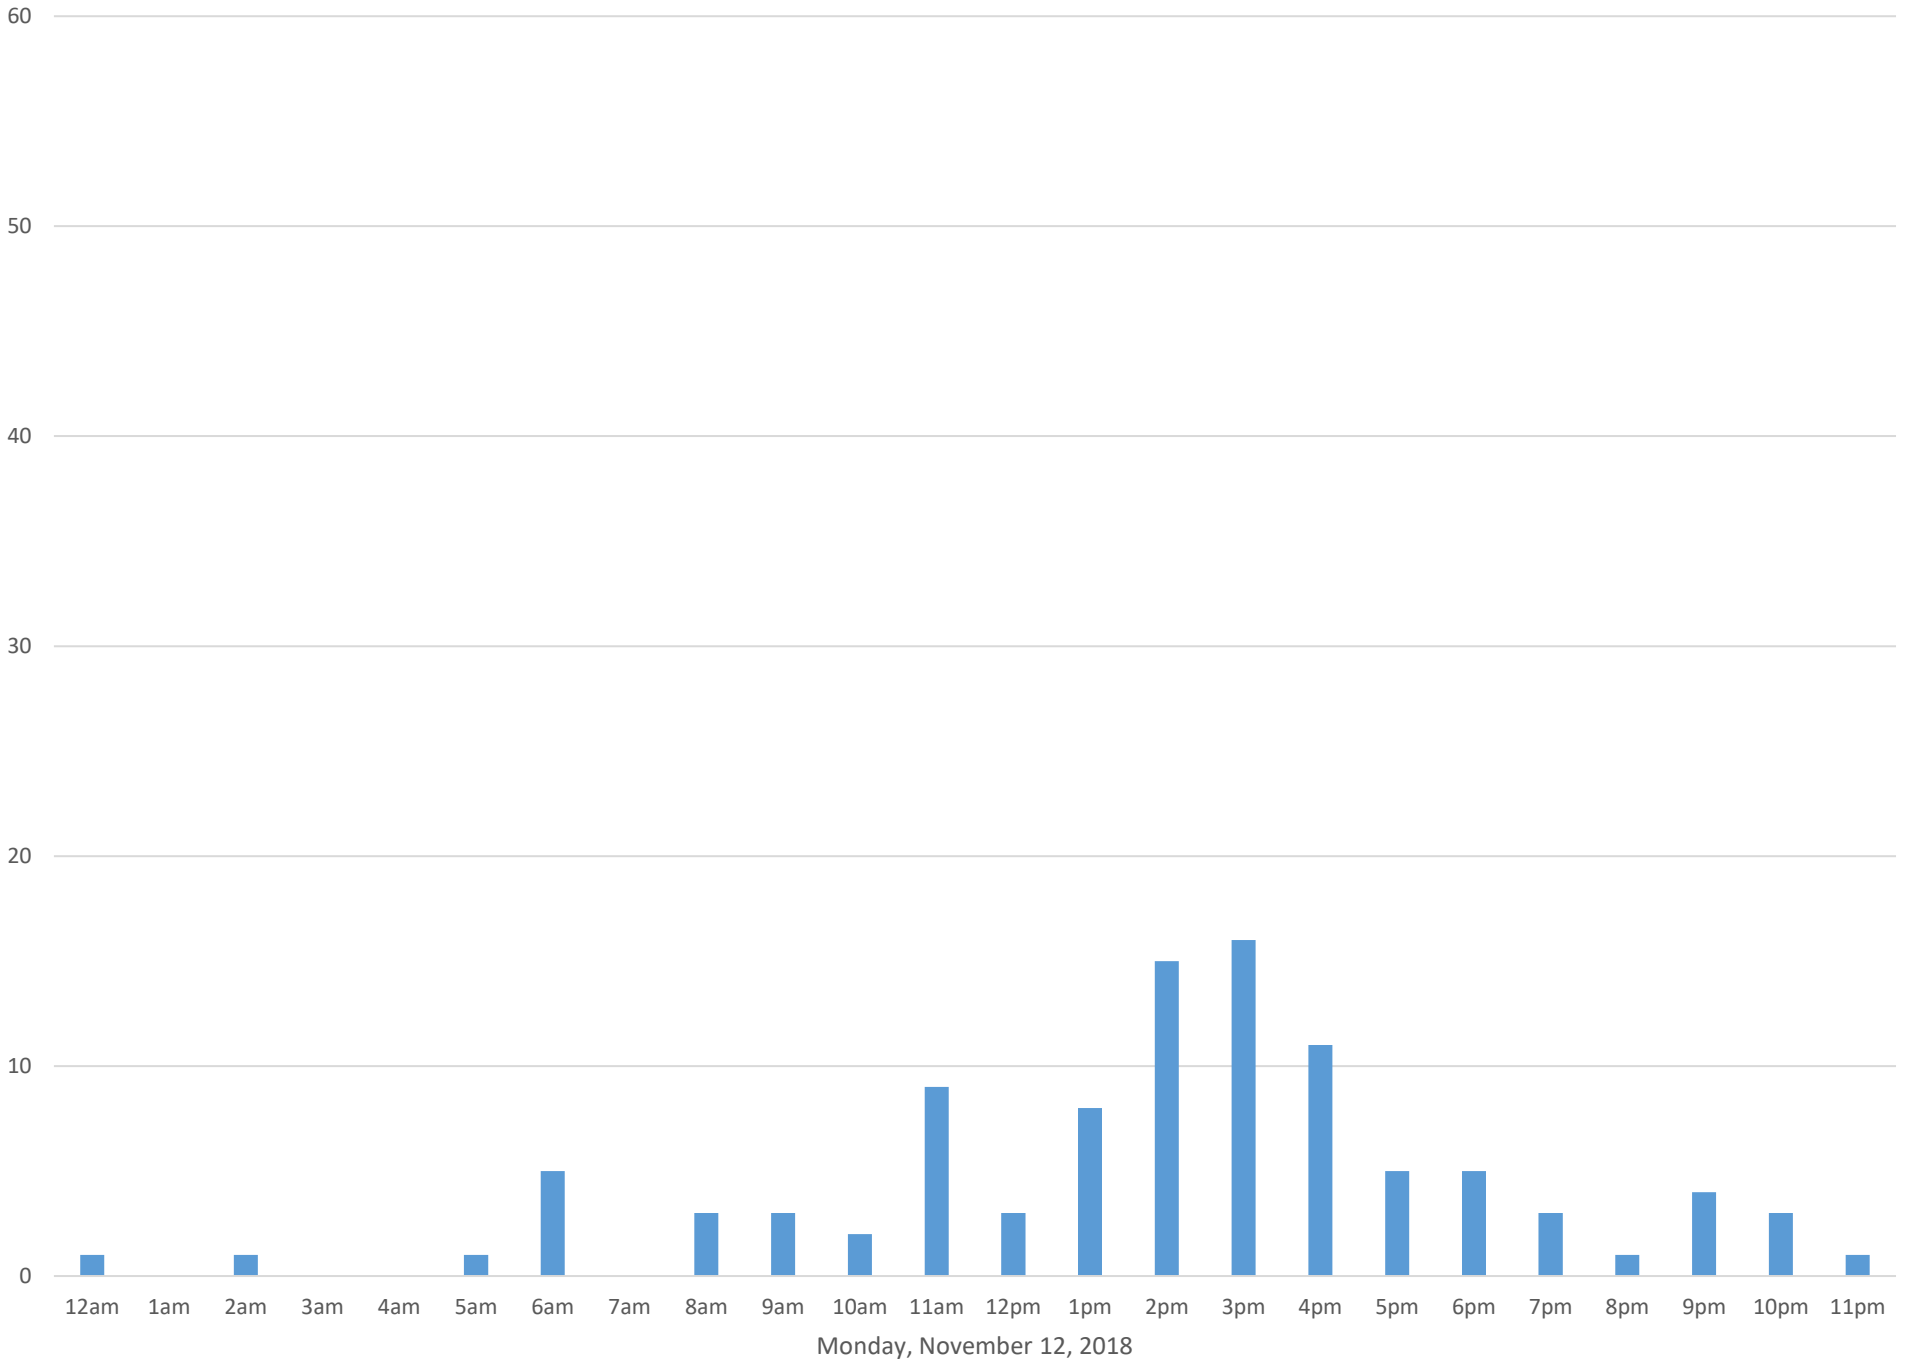

Squalicum Creek Trail