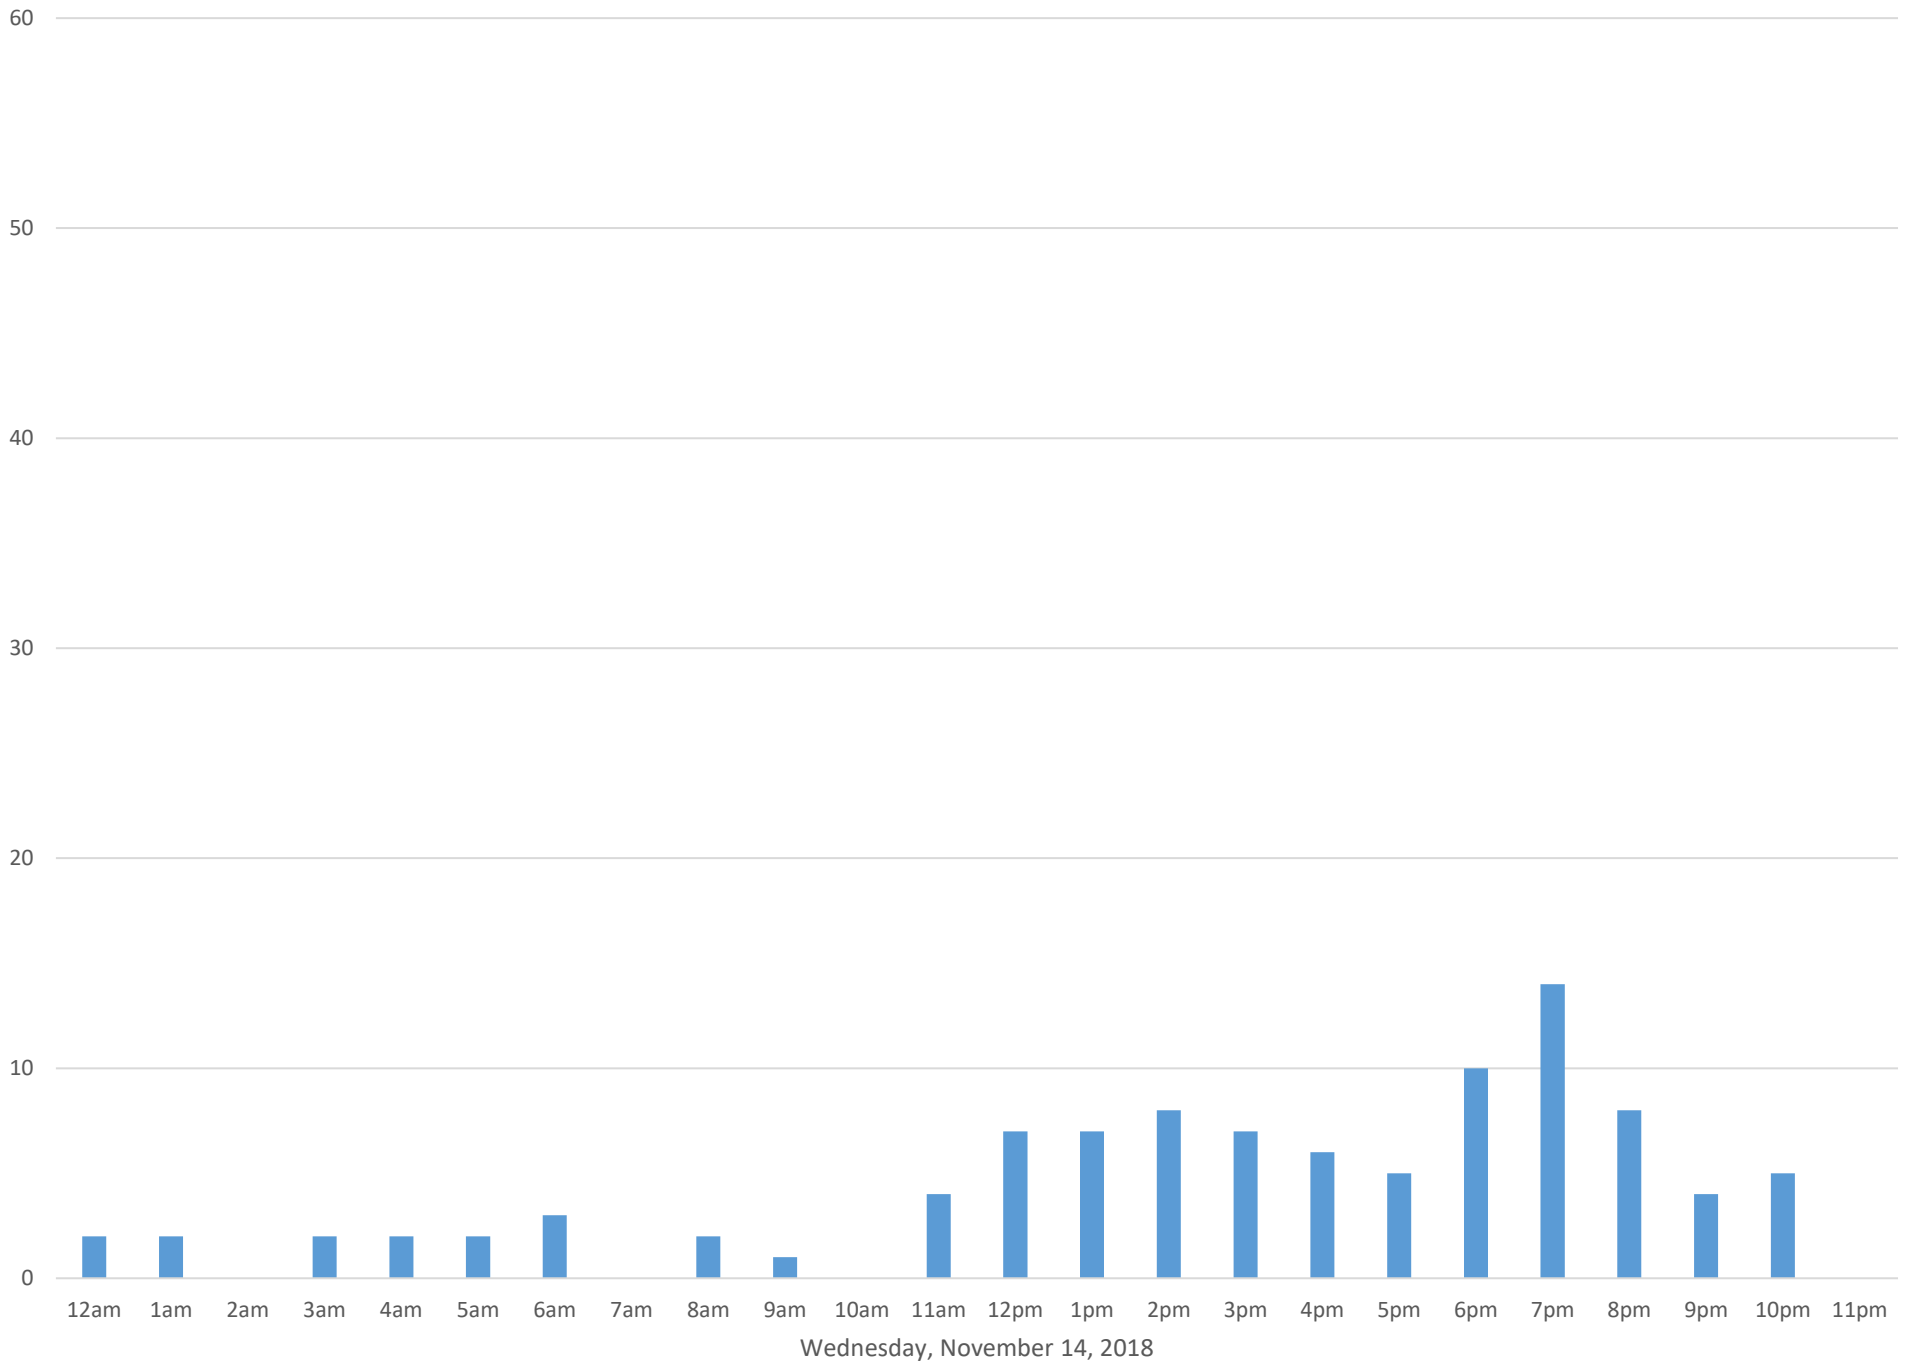

Squalicum Creek Trail