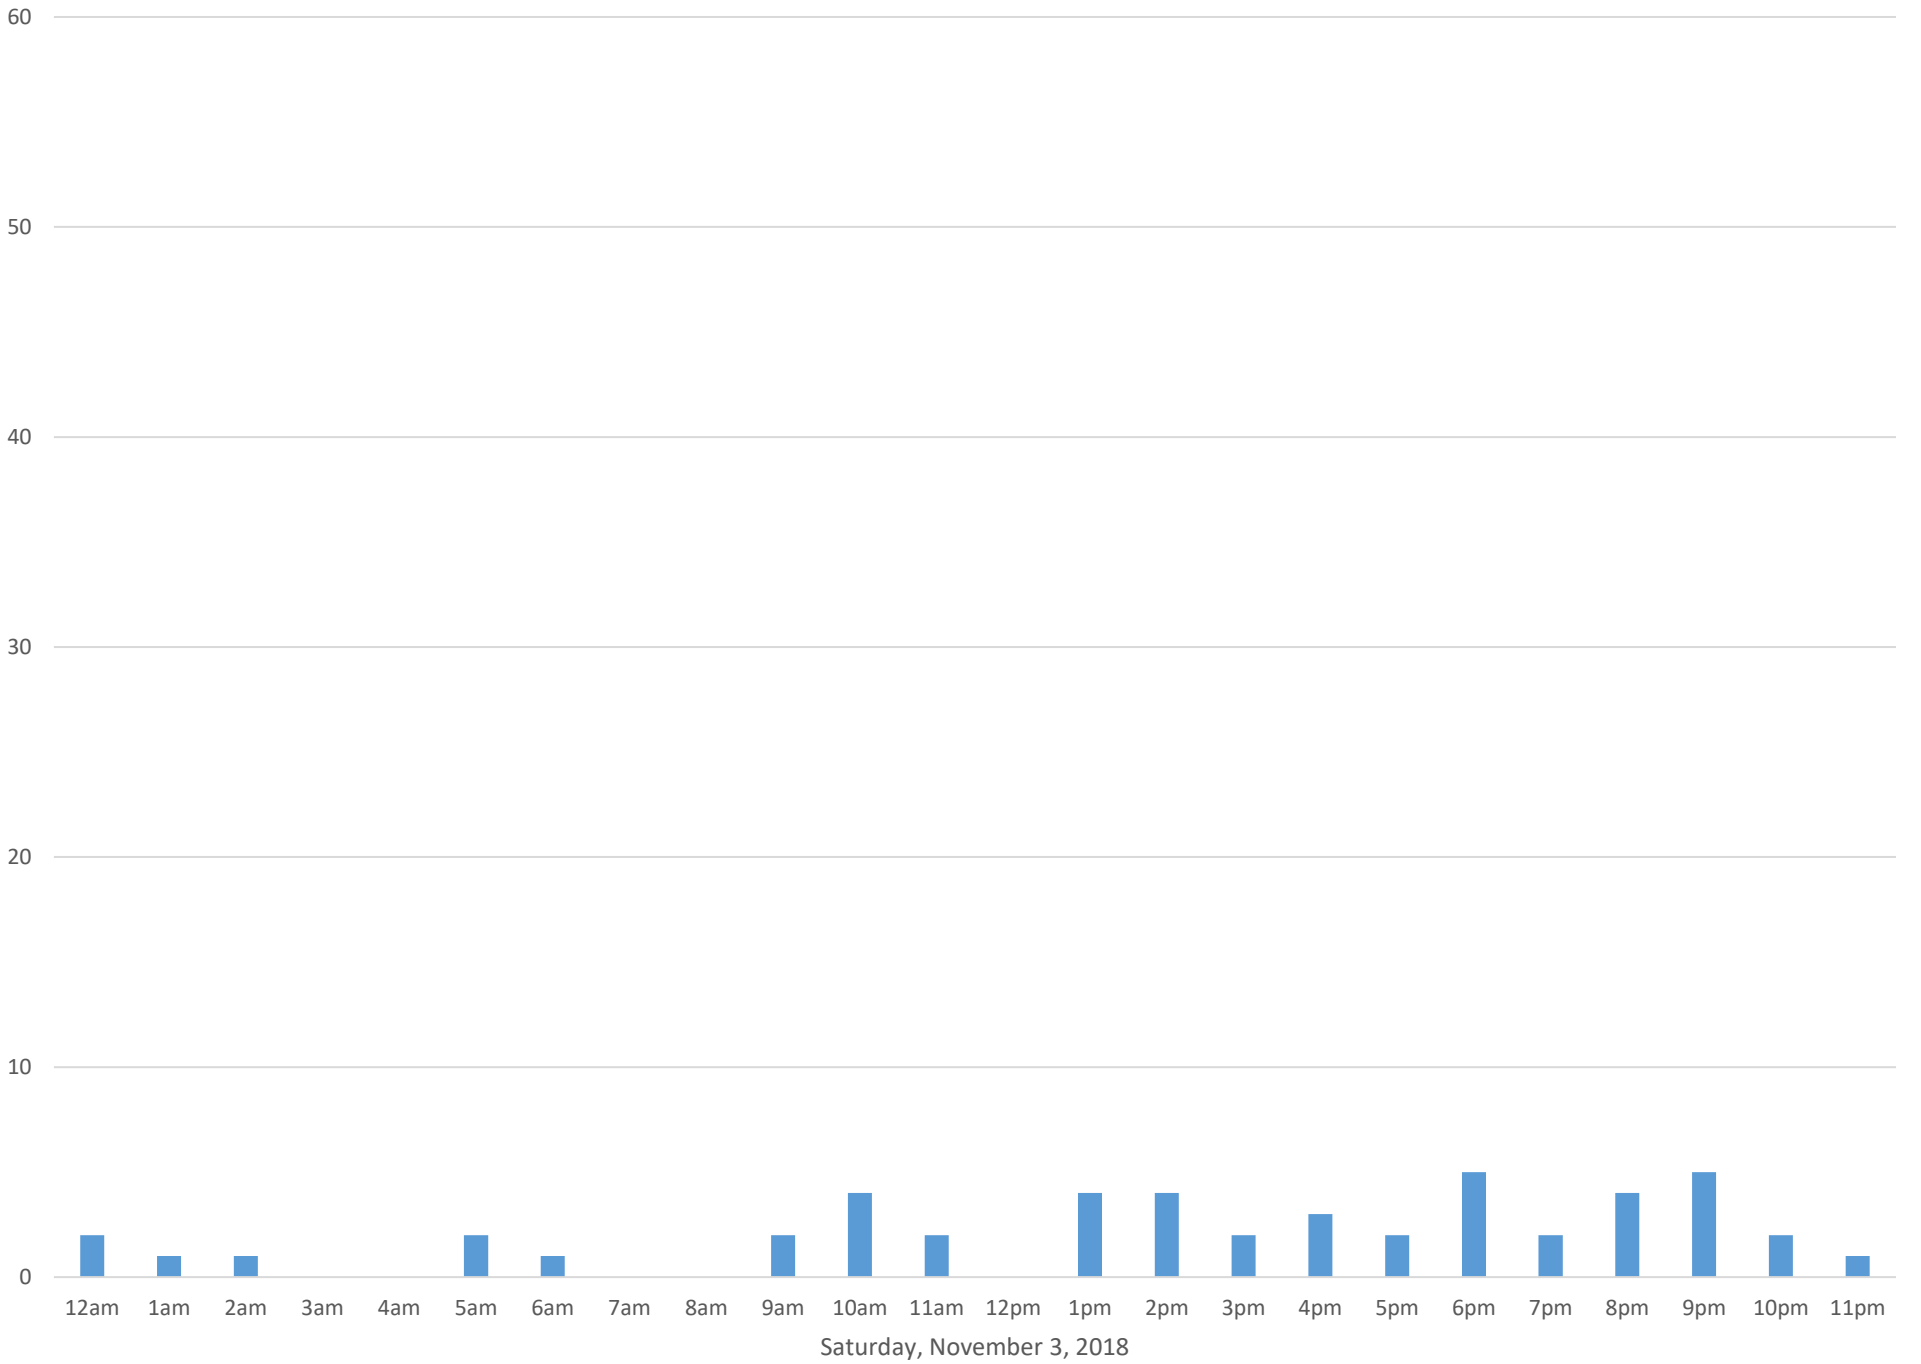

Squalicum Creek Trail

Data Summary

Total Count 1,499

Daily Average 94

Average Weekend Day 74

Average Weekday 100

Highest Daily Count 137

Busiest Day of the Week Thursday, November 8, 2018

Weekly Profile

Monday 13%

Tuesday 15%

Wednesday 15%

Thursday 22%

Friday 15%

Saturday 8%

Sunday 12%

Squalicum Creek Trail November 2018

Monthly Data

Total Count = 1499

Squalicum Creek Trail

Thursday, November 1, 2018

Squalicum Creek Trail

Squalicum Creek Trail

Squalicum Creek Trail

Squalicum Creek Trail

Squalicum Creek Trail

Squalicum Creek Trail

Wednesday, November 7, 2018

Squalicum Creek Trail

Squalicum Creek Trail

Squalicum Creek Trail

Squalicum Creek Trail