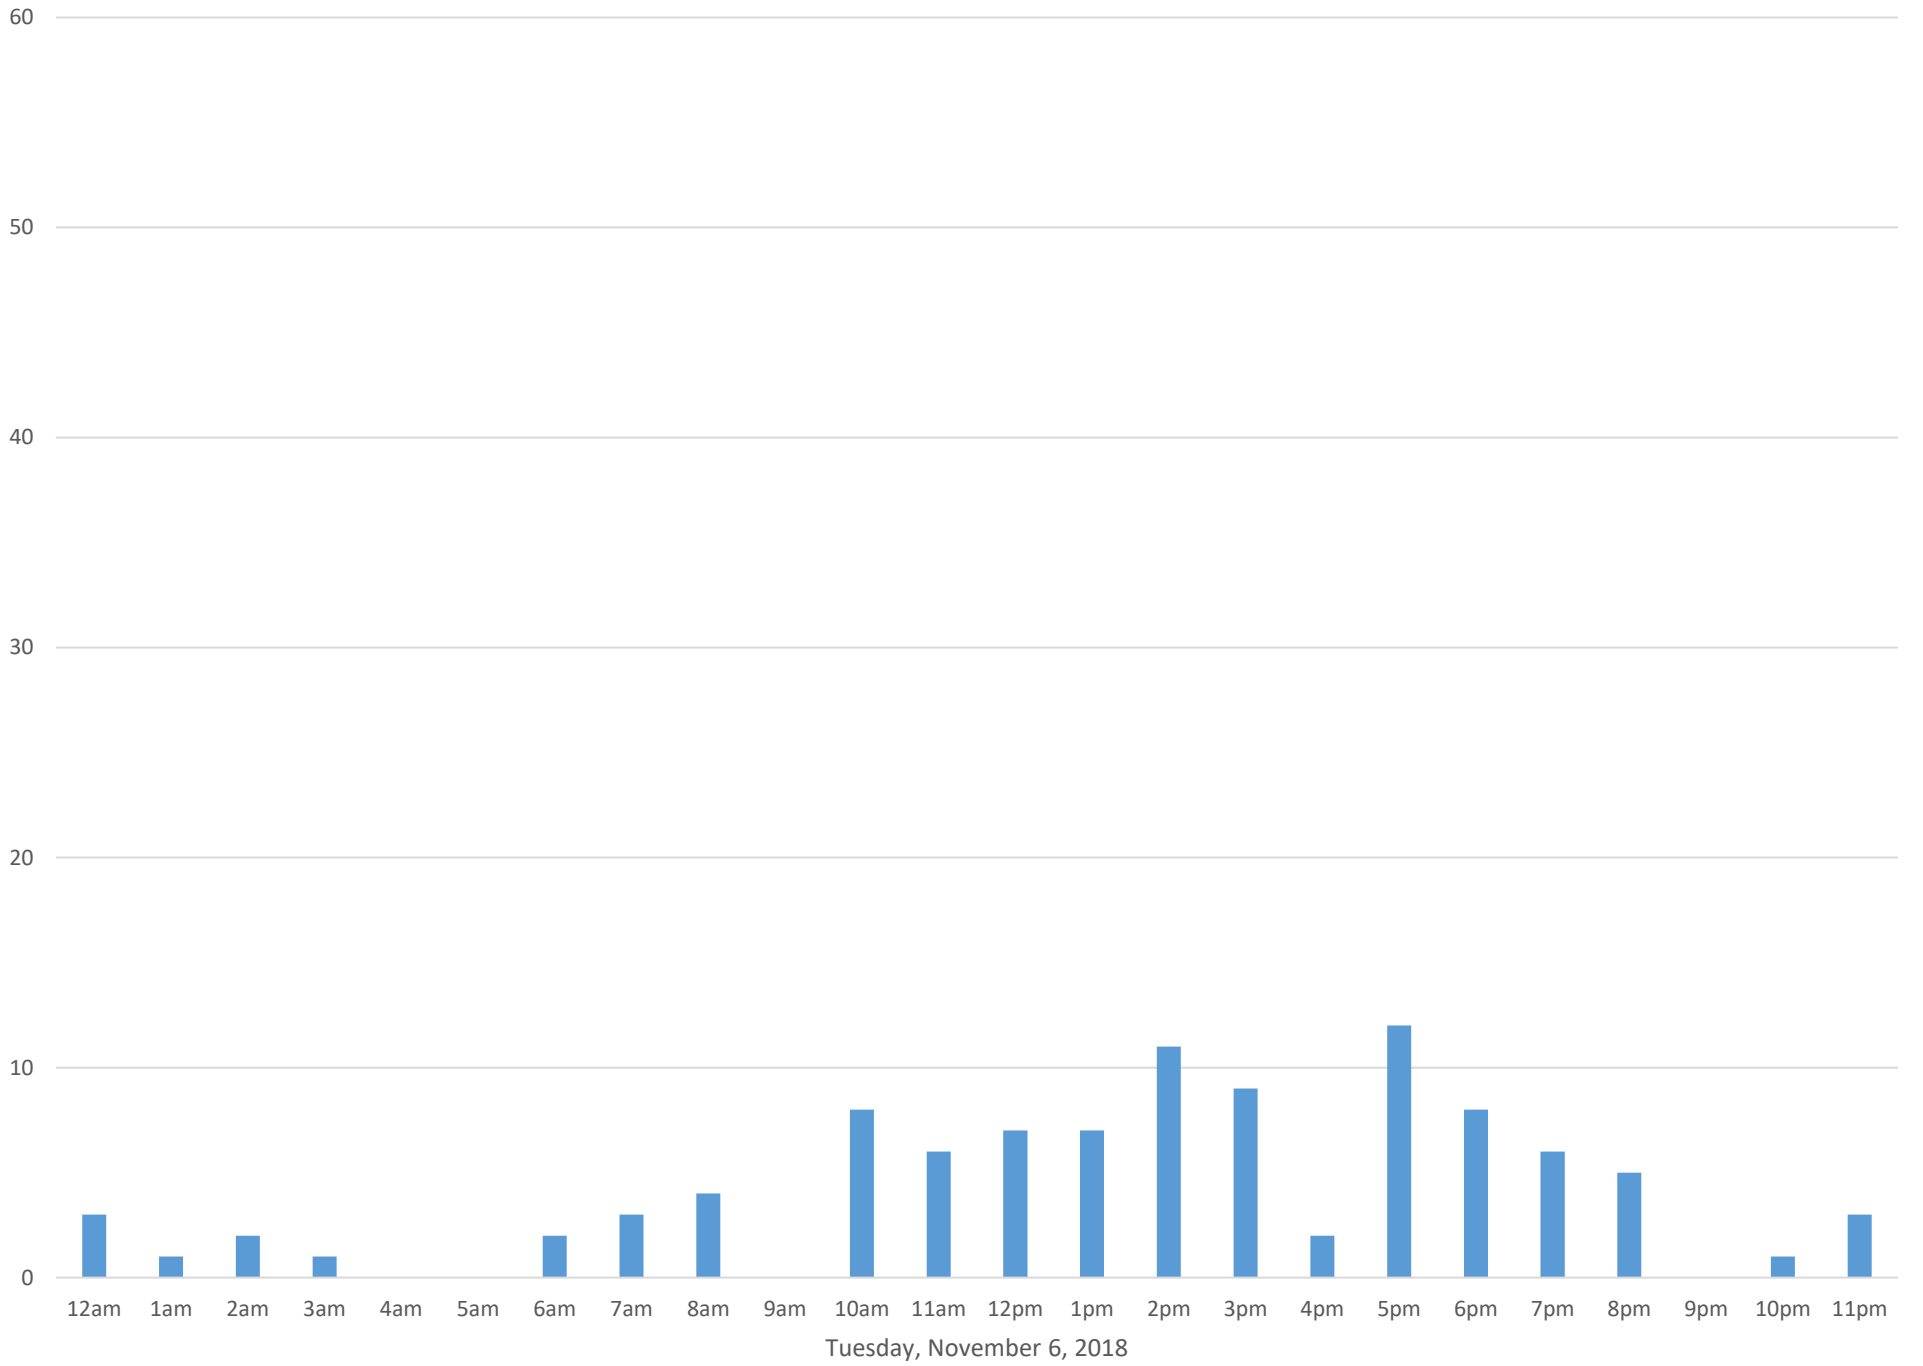

Squalicum Creek Trail

Data Summary

Total Count 1,499

Daily Average 94

Average Weekend Day 74

Average Weekday 100

Highest Daily Count 137

Busiest Day of the Week Thursday, November 8, 2018

Weekly Profile

Monday 13%

Tuesday 15%

Wednesday 15%

Thursday 22%

Friday 15%

Saturday 8%

Sunday 12%

Squalicum Creek Trail November 2018

Monthly Data

Total Count = 1499

Squalicum Creek Trail

Thursday, November 1, 2018

Squalicum Creek Trail

Squalicum Creek Trail

Squalicum Creek Trail

Squalicum Creek Trail

Squalicum Creek Trail

Squalicum Creek Trail

Wednesday, November 7, 2018

Squalicum Creek Trail

Squalicum Creek Trail

Squalicum Creek Trail

Squalicum Creek Trail