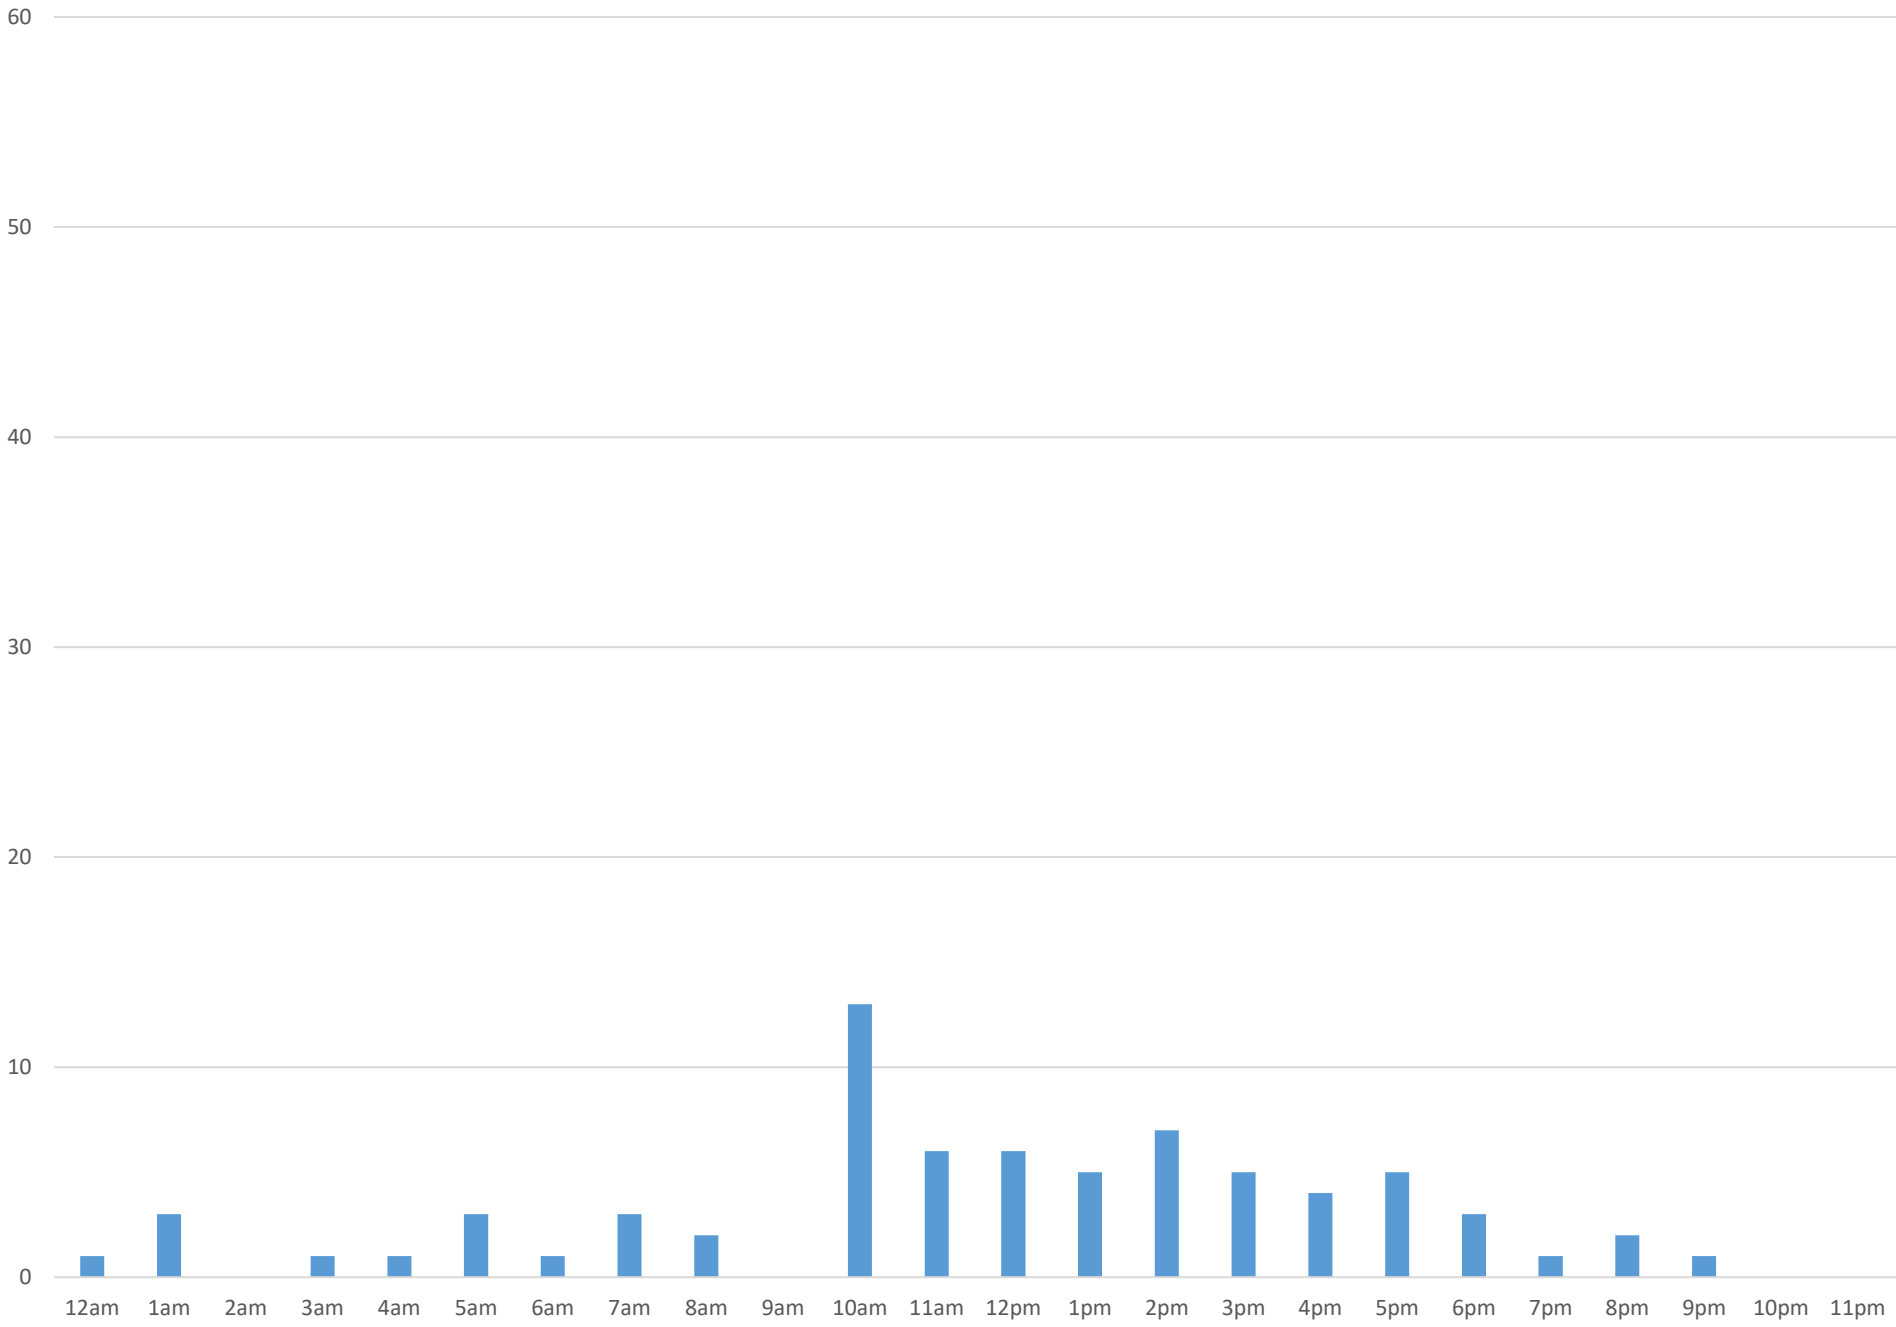

Squalicum Creek Trail

Data Summary

Total Count 1,499

Daily Average 94

Average Weekend Day 74

Average Weekday 100

Highest Daily Count 137

Busiest Day of the Week Thursday, November 8, 2018

Weekly Profile

Monday 13%

Tuesday 15%

Wednesday 15%

Thursday 22%

Friday 15%

Saturday 8%

Sunday 12%

Squalicum Creek Trail November 2018

Monthly Data

Total Count = 1499

Squalicum Creek Trail

Thursday, November 1, 2018

Squalicum Creek Trail

Squalicum Creek Trail

Squalicum Creek Trail