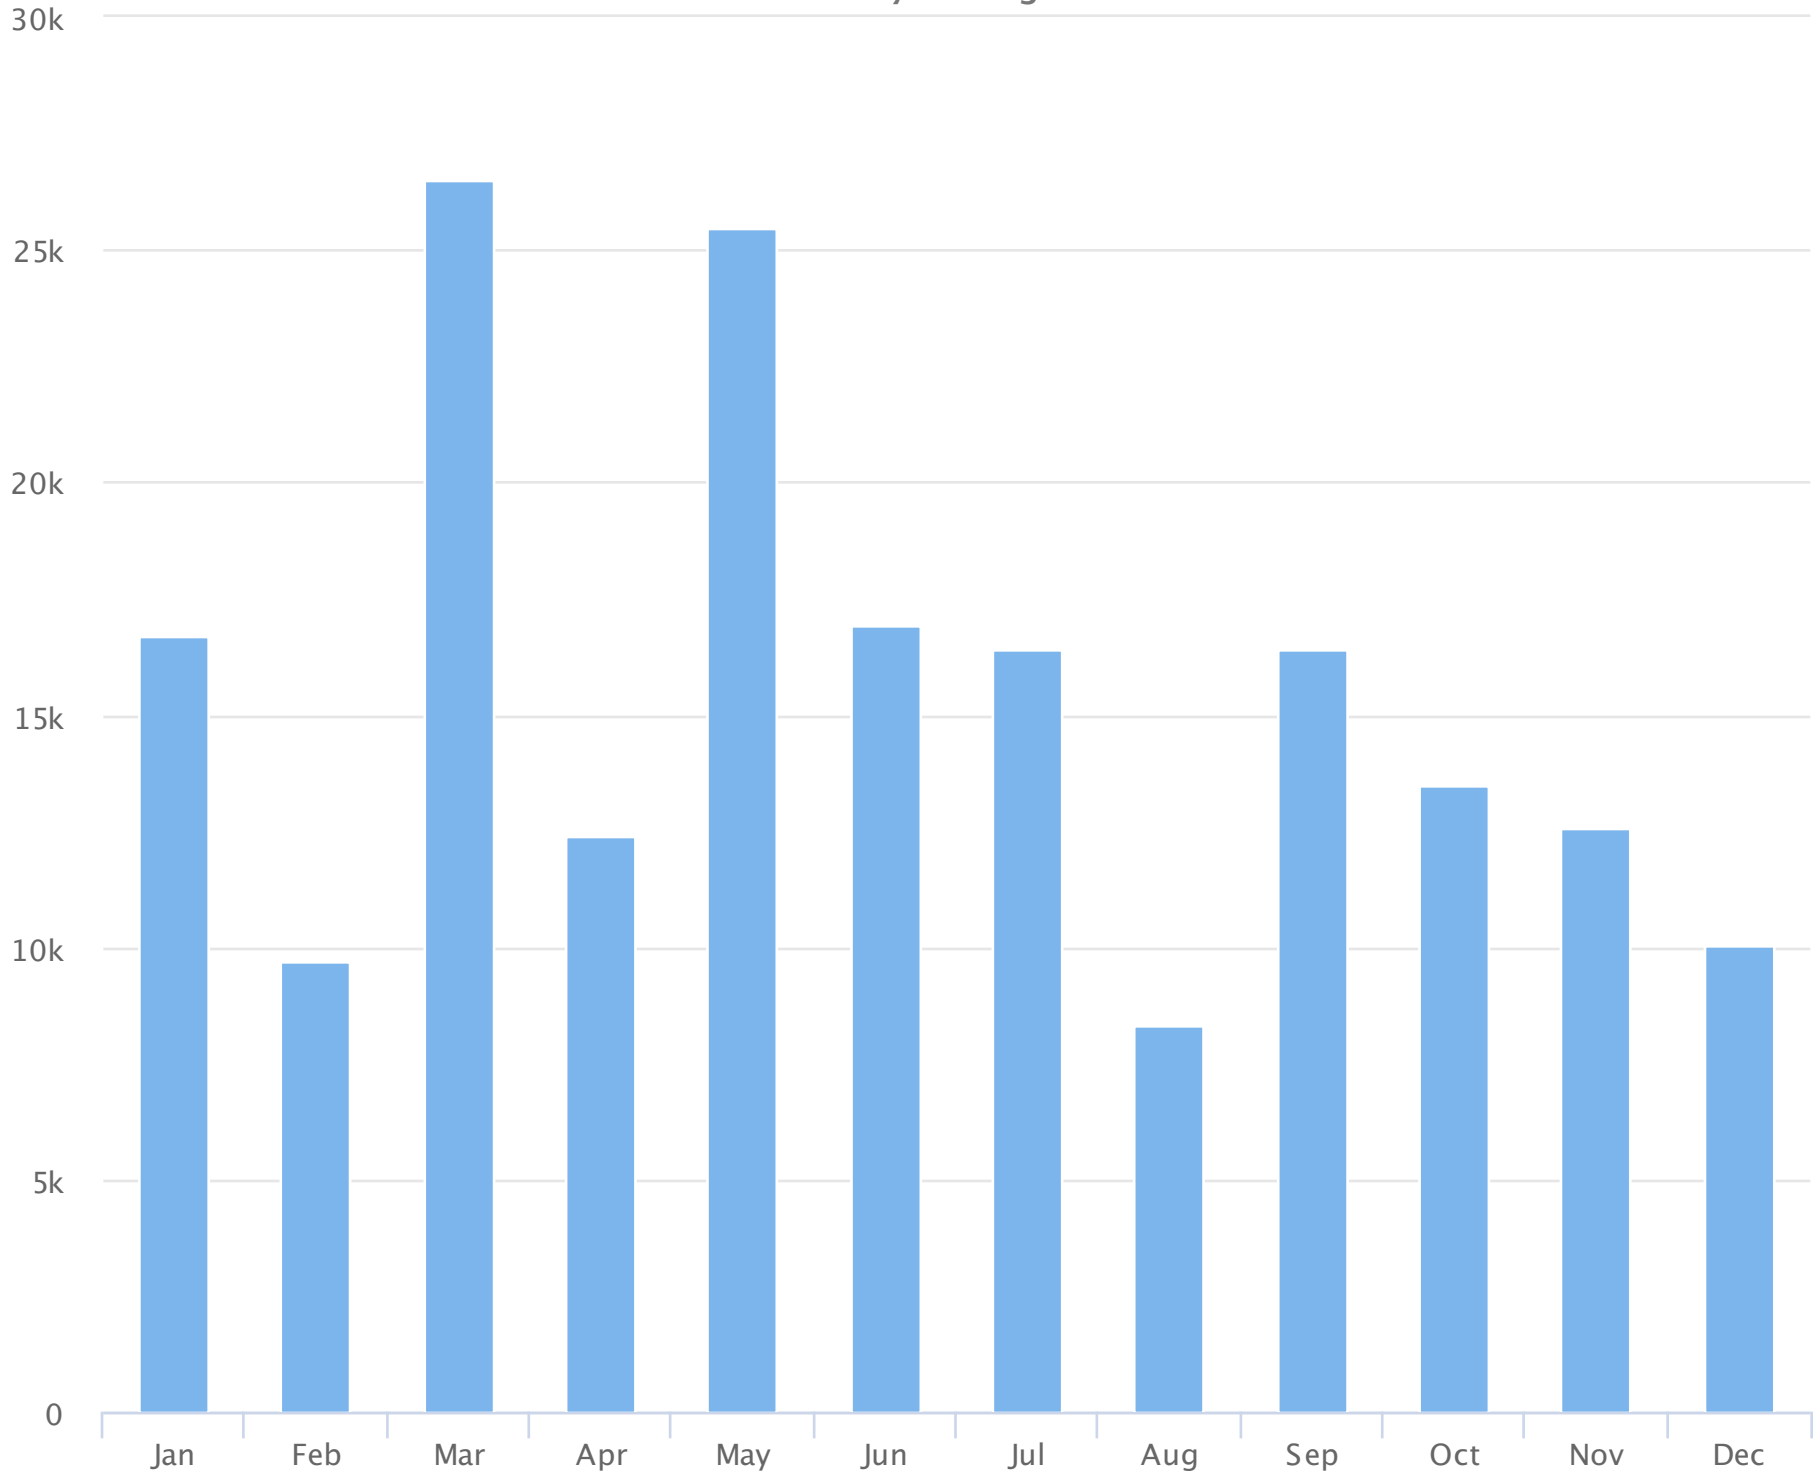

Hours of the day

2019-01-01 to 2019-12-31

Hourly averages

Site Name	Average	Median	STDV	Min	Max
Bldv Park Restroom (D)	21.1	13.7	21.0	0.1	55.4

(D) = divide by 2 applied

Days of the week

2019-01-01 to 2019-12-31

Daily averages

Site Name	Average	Median	STDV	Min	Max
Blvd Park Restroom (D)	507.0	455.3	139.0	359.6	740.4

(D) = divide by 2 applied

Months of the year

2019-01-01 to 2019-12-31

Monthly averages

Site Name	Average	Median	STDV	Min	Max
Blvd Park Restroom (D)	15,411.8	14,938.5	5,496.4	8,343.0	26,526.0

(D) = divide by 2 applied