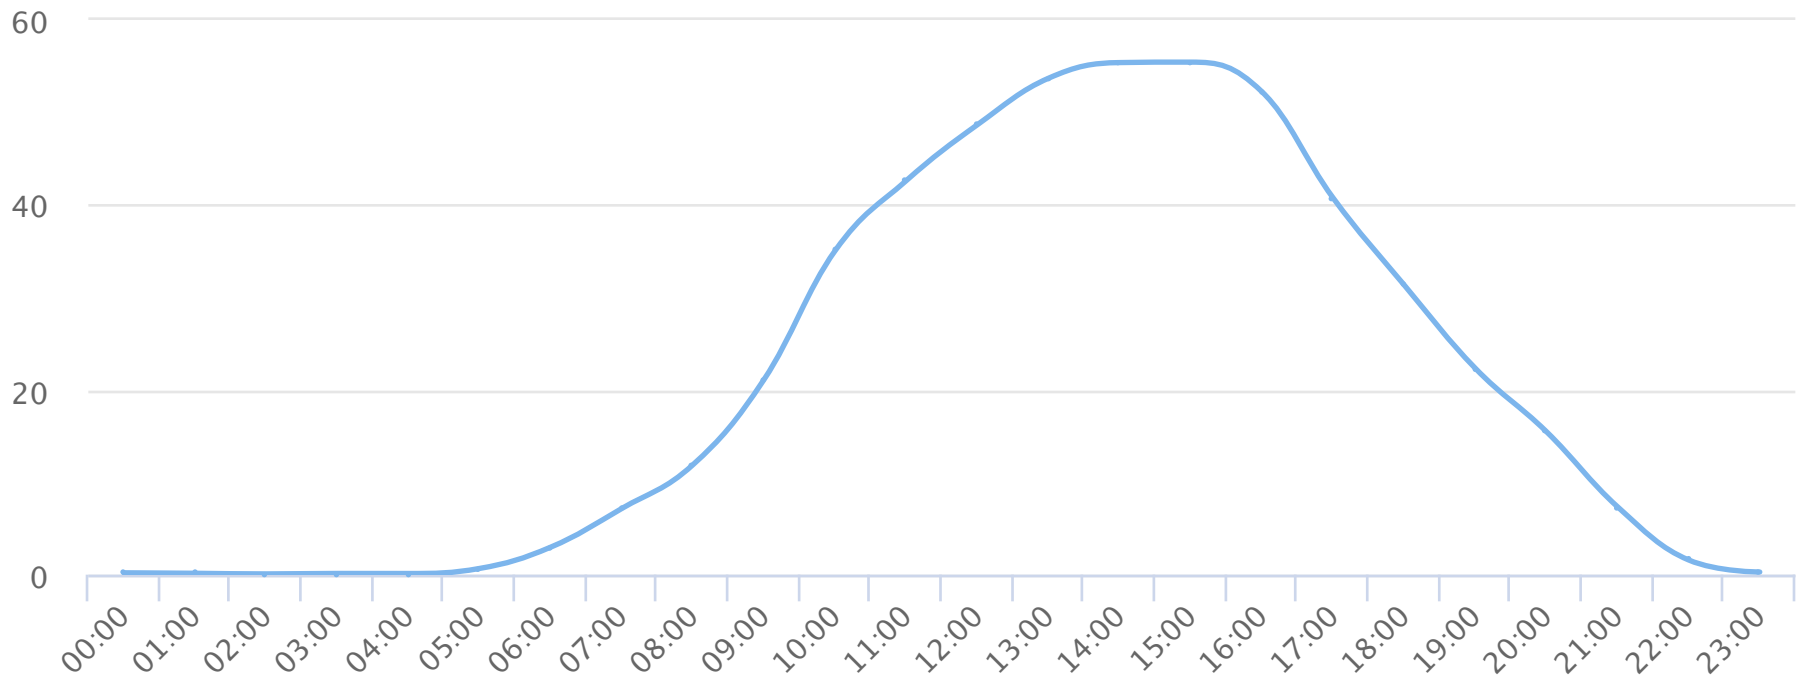

Hours of the day

2019-01-01 to 2019-12-31

Hourly averages

Site Name	Average	Median	STDV	Min	Max
Bldv Park Restroom (D)	21.1	13.7	21.0	0.1	55.4

(D) = divide by 2 applied

Days of the week

2019-01-01 to 2019-12-31

Daily averages

Site Name	Average	Median	STDV	Min	Max
Blvd Park Restroom (D)	507.0	455.3	139.0	359.6	740.4

(D) = divide by 2 applied

Months of the year

2019-01-01 to 2019-12-31

Monthly averages

Site Name	Average	Median	STDV	Min	Max
Blvd Park Restroom (D)	15,411.8	14,938.5	5,496.4	8,343.0	26,526.0

(D) = divide by 2 applied