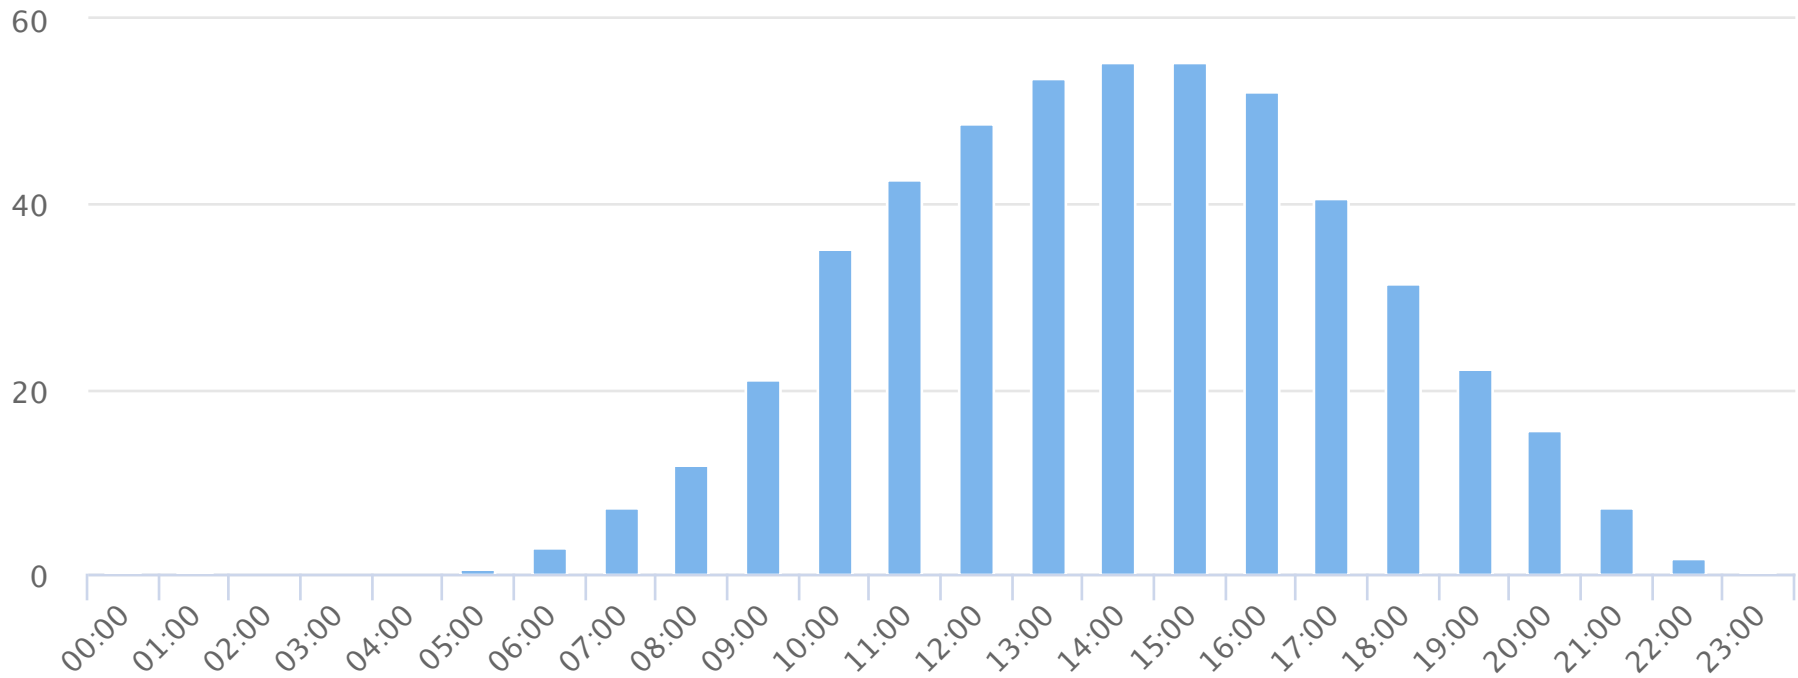

Hours of the day

2019-01-01 to 2019-12-31

Hourly averages

Site Name	Average	Median	STDV	Min	Max
Bldv Park Restroom (D)	21.1	13.7	21.0	0.1	55.4

(D) = divide by 2 applied

Days of the week

2019-01-01 to 2019-12-31

Daily averages

Site Name	Average	Median	STDV	Min	Max
Blvd Park Restroom (D)	507.0	455.3	139.0	359.6	740.4

(D) = divide by 2 applied

Months of the year

2019-01-01 to 2019-12-31

Monthly averages

Site Name	Average	Median	STDV	Min	Max
Blvd Park Restroom (D)	15,411.8	14,938.5	5,496.4	8,343.0	26,526.0

(D) = divide by 2 applied