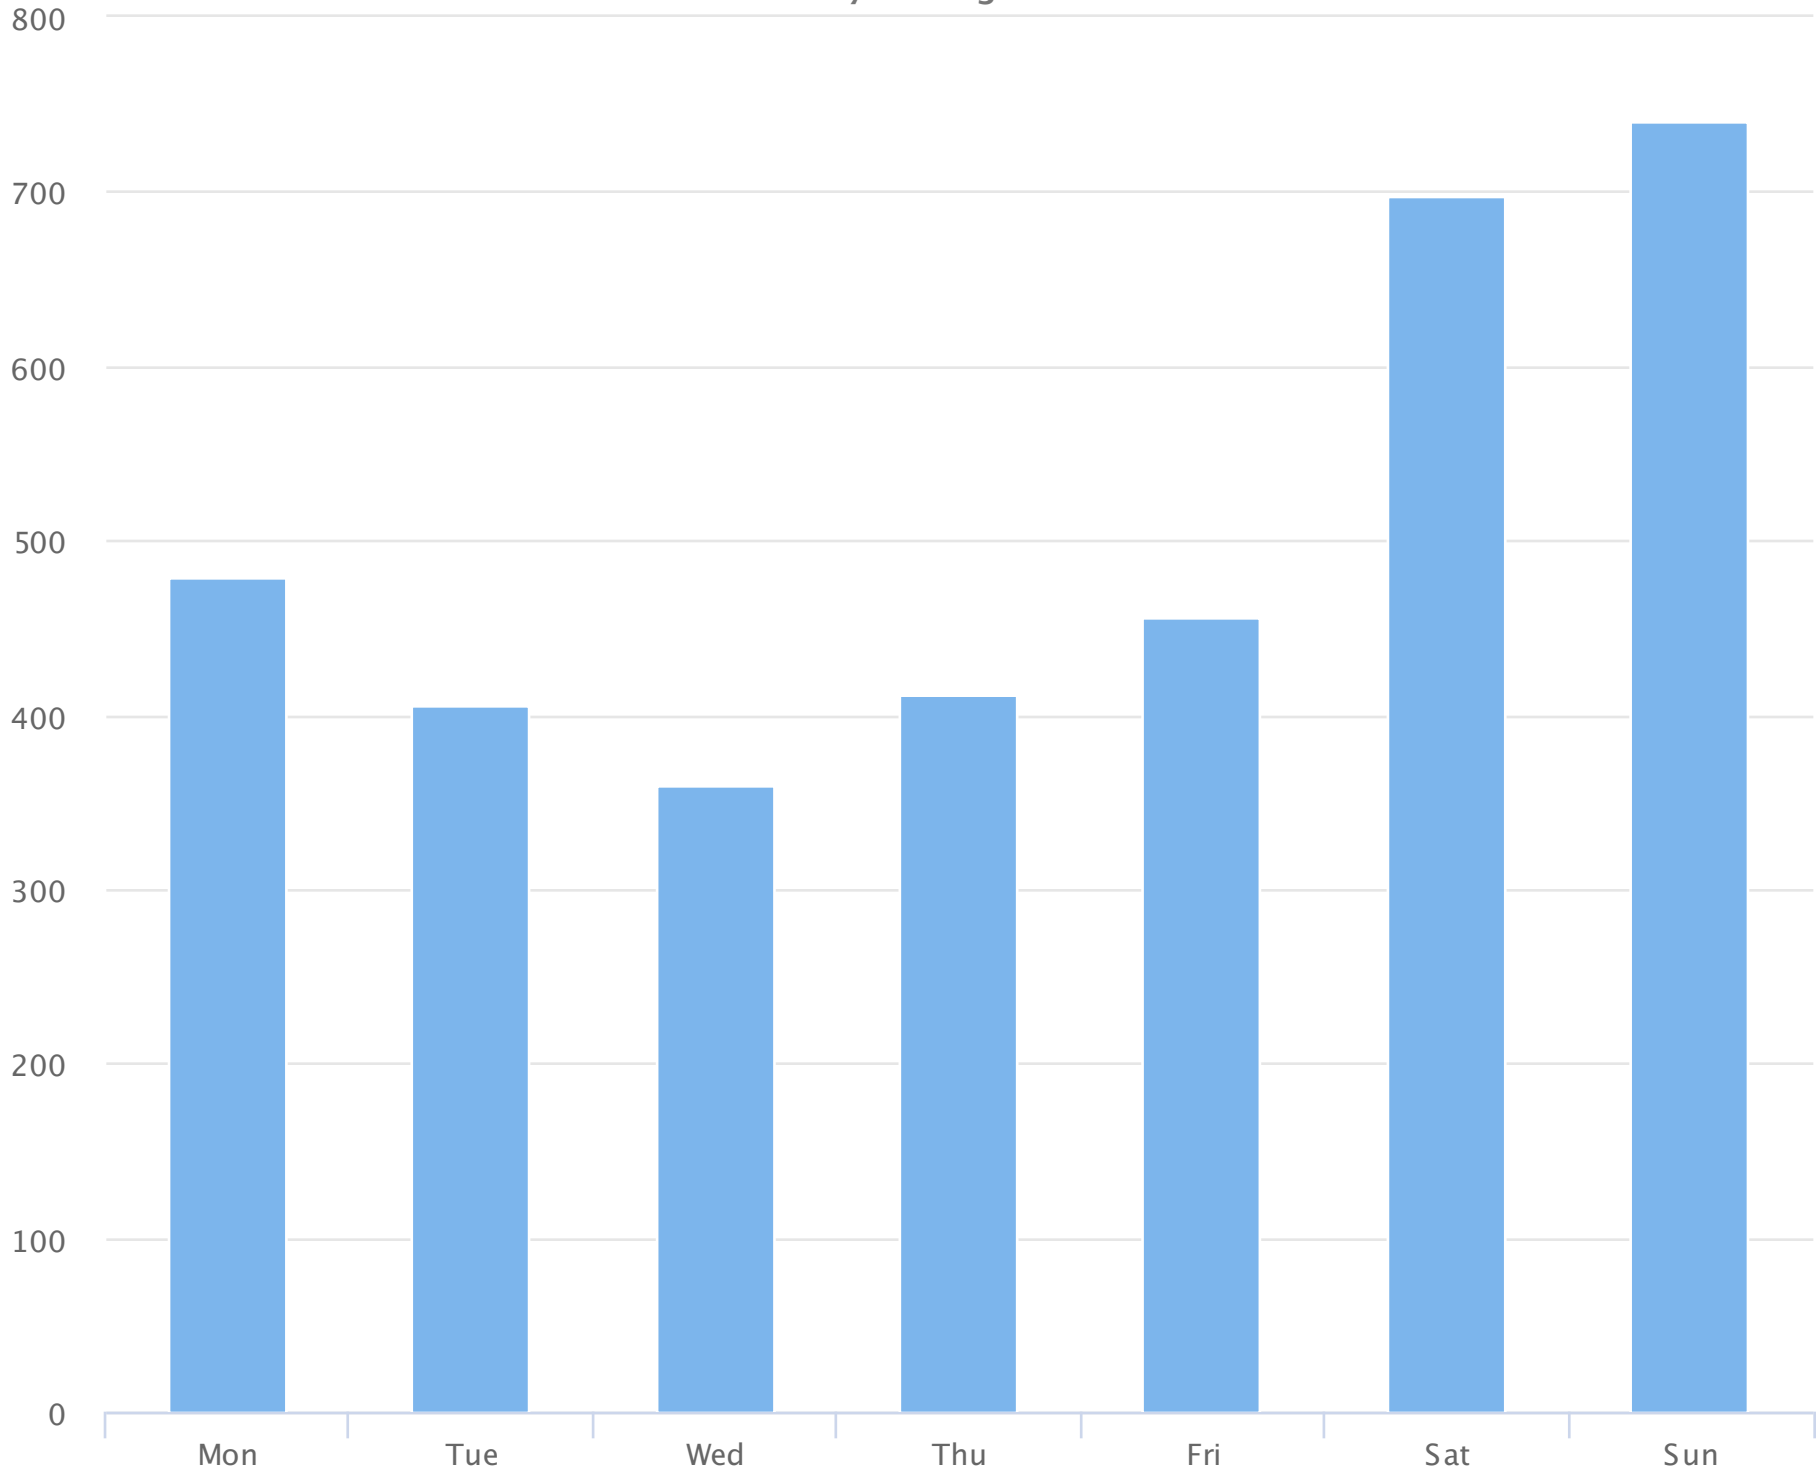

Hours of the day

2019-01-01 to 2019-12-31

Hourly averages

Site Name	Average	Median	STDV	Min	Max
Bldv Park Restroom (D)	21.1	13.7	21.0	0.1	55.4

(D) = divide by 2 applied

Days of the week

2019-01-01 to 2019-12-31

Daily averages

Site Name	Average	Median	STDV	Min	Max
Blvd Park Restroom (D)	507.0	455.3	139.0	359.6	740.4

(D) = divide by 2 applied

Months of the year

2019-01-01 to 2019-12-31

Monthly averages

Site Name	Average	Median	STDV	Min	Max
Blvd Park Restroom (D)	15,411.8	14,938.5	5,496.4	8,343.0	26,526.0

(D) = divide by 2 applied