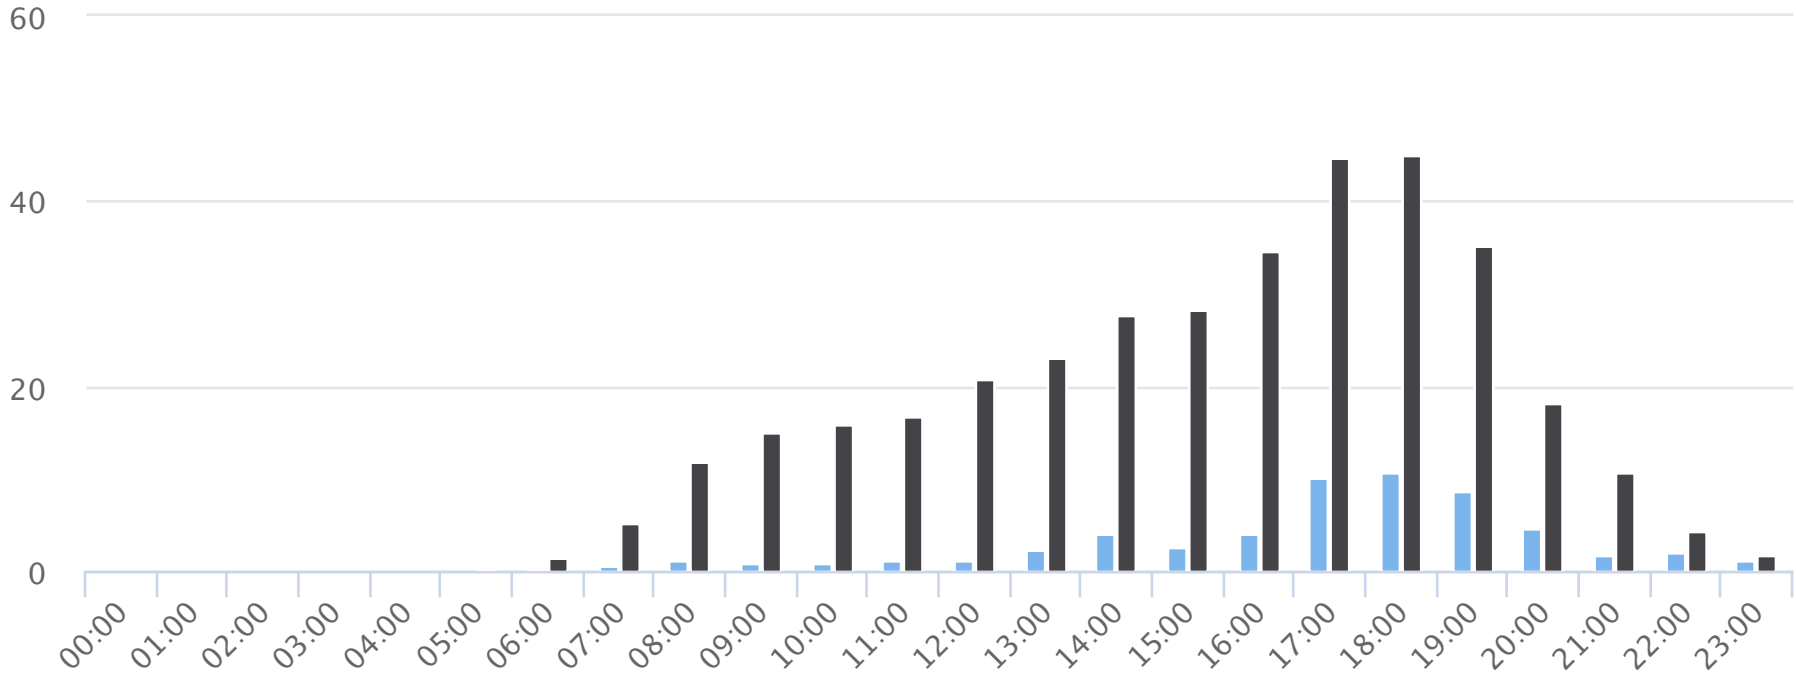

Hours of the day

2019-01-01 to 2019-12-31

Hourly averages

Site Name	Average	Median	STDV	Min	Max
Civic Field Main Gates	2.5	1.2	3.1	0.0	10.7
Civic Field West Gate	15.0	13.4	14.4	0.0	45.0

Days of the week

2019-01-01 to 2019-12-31

Daily averages

Site Name	Average	Median	STDV	Min	Max
Civic Field Main Gates	58.2	22.6	62.6	11.5	159.9
Civic Field West Gate	361.8	291.2	173.6	162.2	680.3

Months of the year

2019-01-01 to 2019-12-31

Monthly averages

Site Name	Average	Median	STDV	Min	Max
Civic Field Main Gates	1,767.4	780.5	1,946.7	23.0	5,991.0
Civic Field West Gate	10,708.7	9,181.0	6,593.2	2,289.0	23,850.0