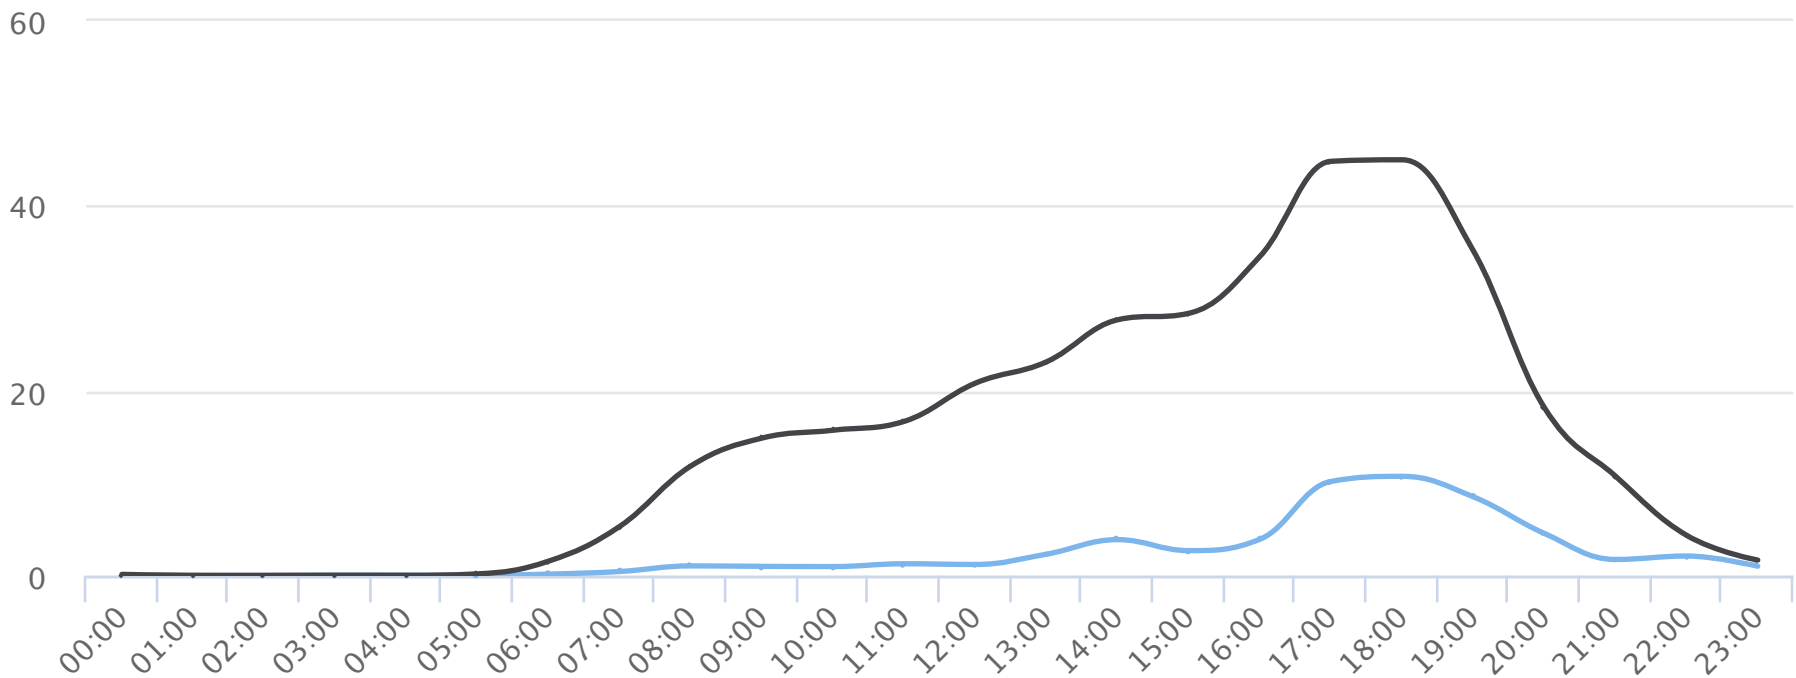

Hours of the day

2019-01-01 to 2019-12-31

Hourly averages

Site Name	Average	Median	STDV	Min	Max
Civic Field Main Gates	2.5	1.2	3.1	0.0	10.7
Civic Field West Gate	15.0	13.4	14.4	0.0	45.0

Days of the week

2019-01-01 to 2019-12-31

Daily averages

Site Name	Average	Median	STDV	Min	Max
Civic Field Main Gates	58.2	22.6	62.6	11.5	159.9
Civic Field West Gate	361.8	291.2	173.6	162.2	680.3

Months of the year

2019-01-01 to 2019-12-31

Monthly averages

Site Name	Average	Median	STDV	Min	Max
Civic Field Main Gates	1,767.4	780.5	1,946.7	23.0	5,991.0
Civic Field West Gate	10,708.7	9,181.0	6,593.2	2,289.0	23,850.0