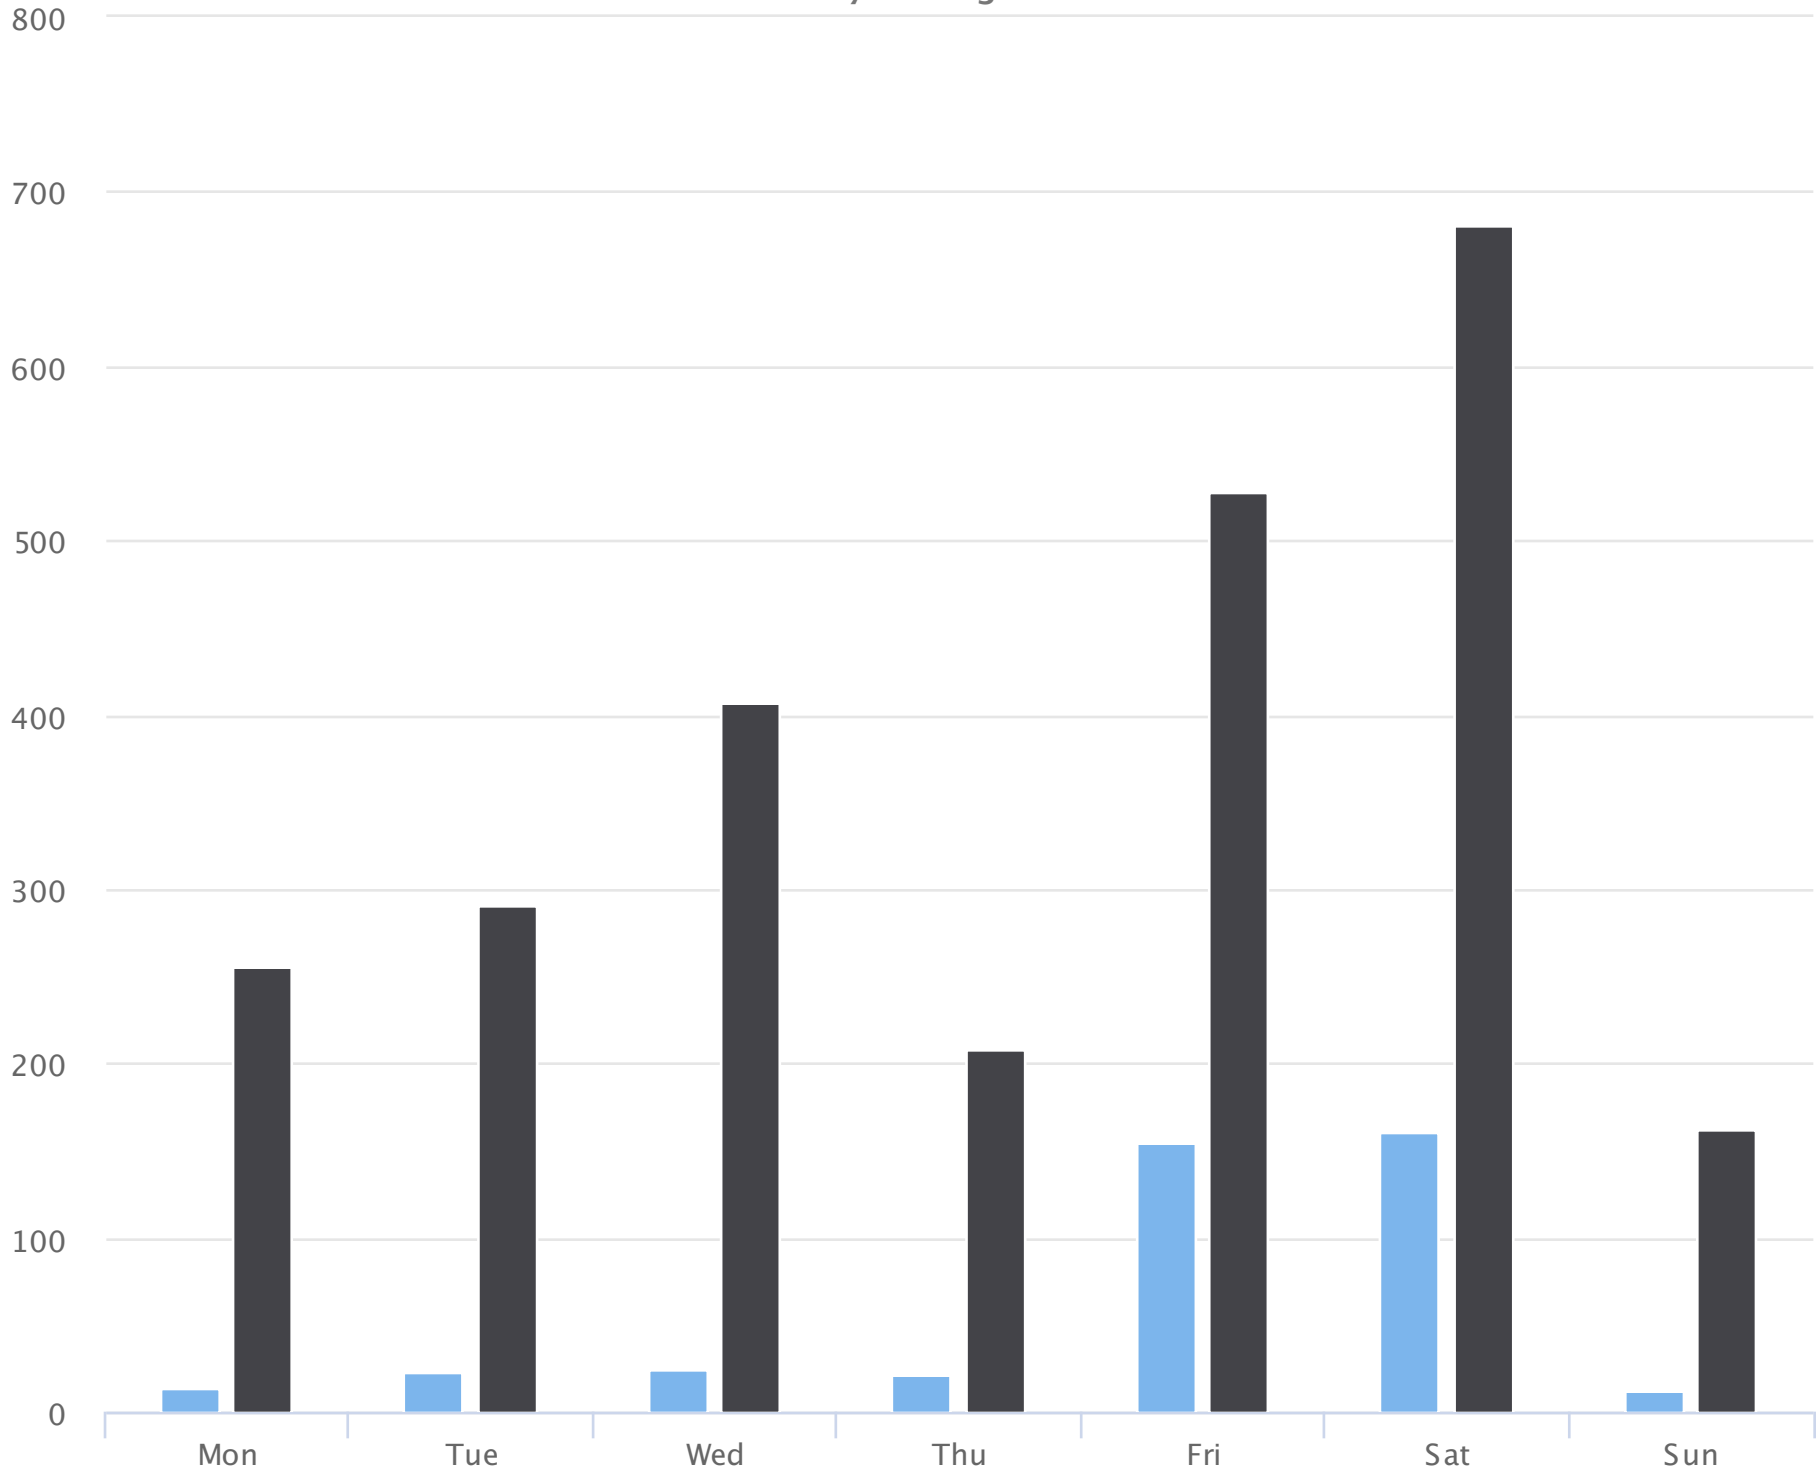

Hours of the day

2019-01-01 to 2019-12-31

Hourly averages

Site Name	Average	Median	STDV	Min	Max
Civic Field Main Gates	2.5	1.2	3.1	0.0	10.7
Civic Field West Gate	15.0	13.4	14.4	0.0	45.0

Days of the week

2019-01-01 to 2019-12-31

Daily averages

Site Name	Average	Median	STDV	Min	Max
Civic Field Main Gates	58.2	22.6	62.6	11.5	159.9
Civic Field West Gate	361.8	291.2	173.6	162.2	680.3

Months of the year

2019-01-01 to 2019-12-31

Monthly averages

Site Name	Average	Median	STDV	Min	Max
Civic Field Main Gates	1,767.4	780.5	1,946.7	23.0	5,991.0
Civic Field West Gate	10,708.7	9,181.0	6,593.2	2,289.0	23,850.0