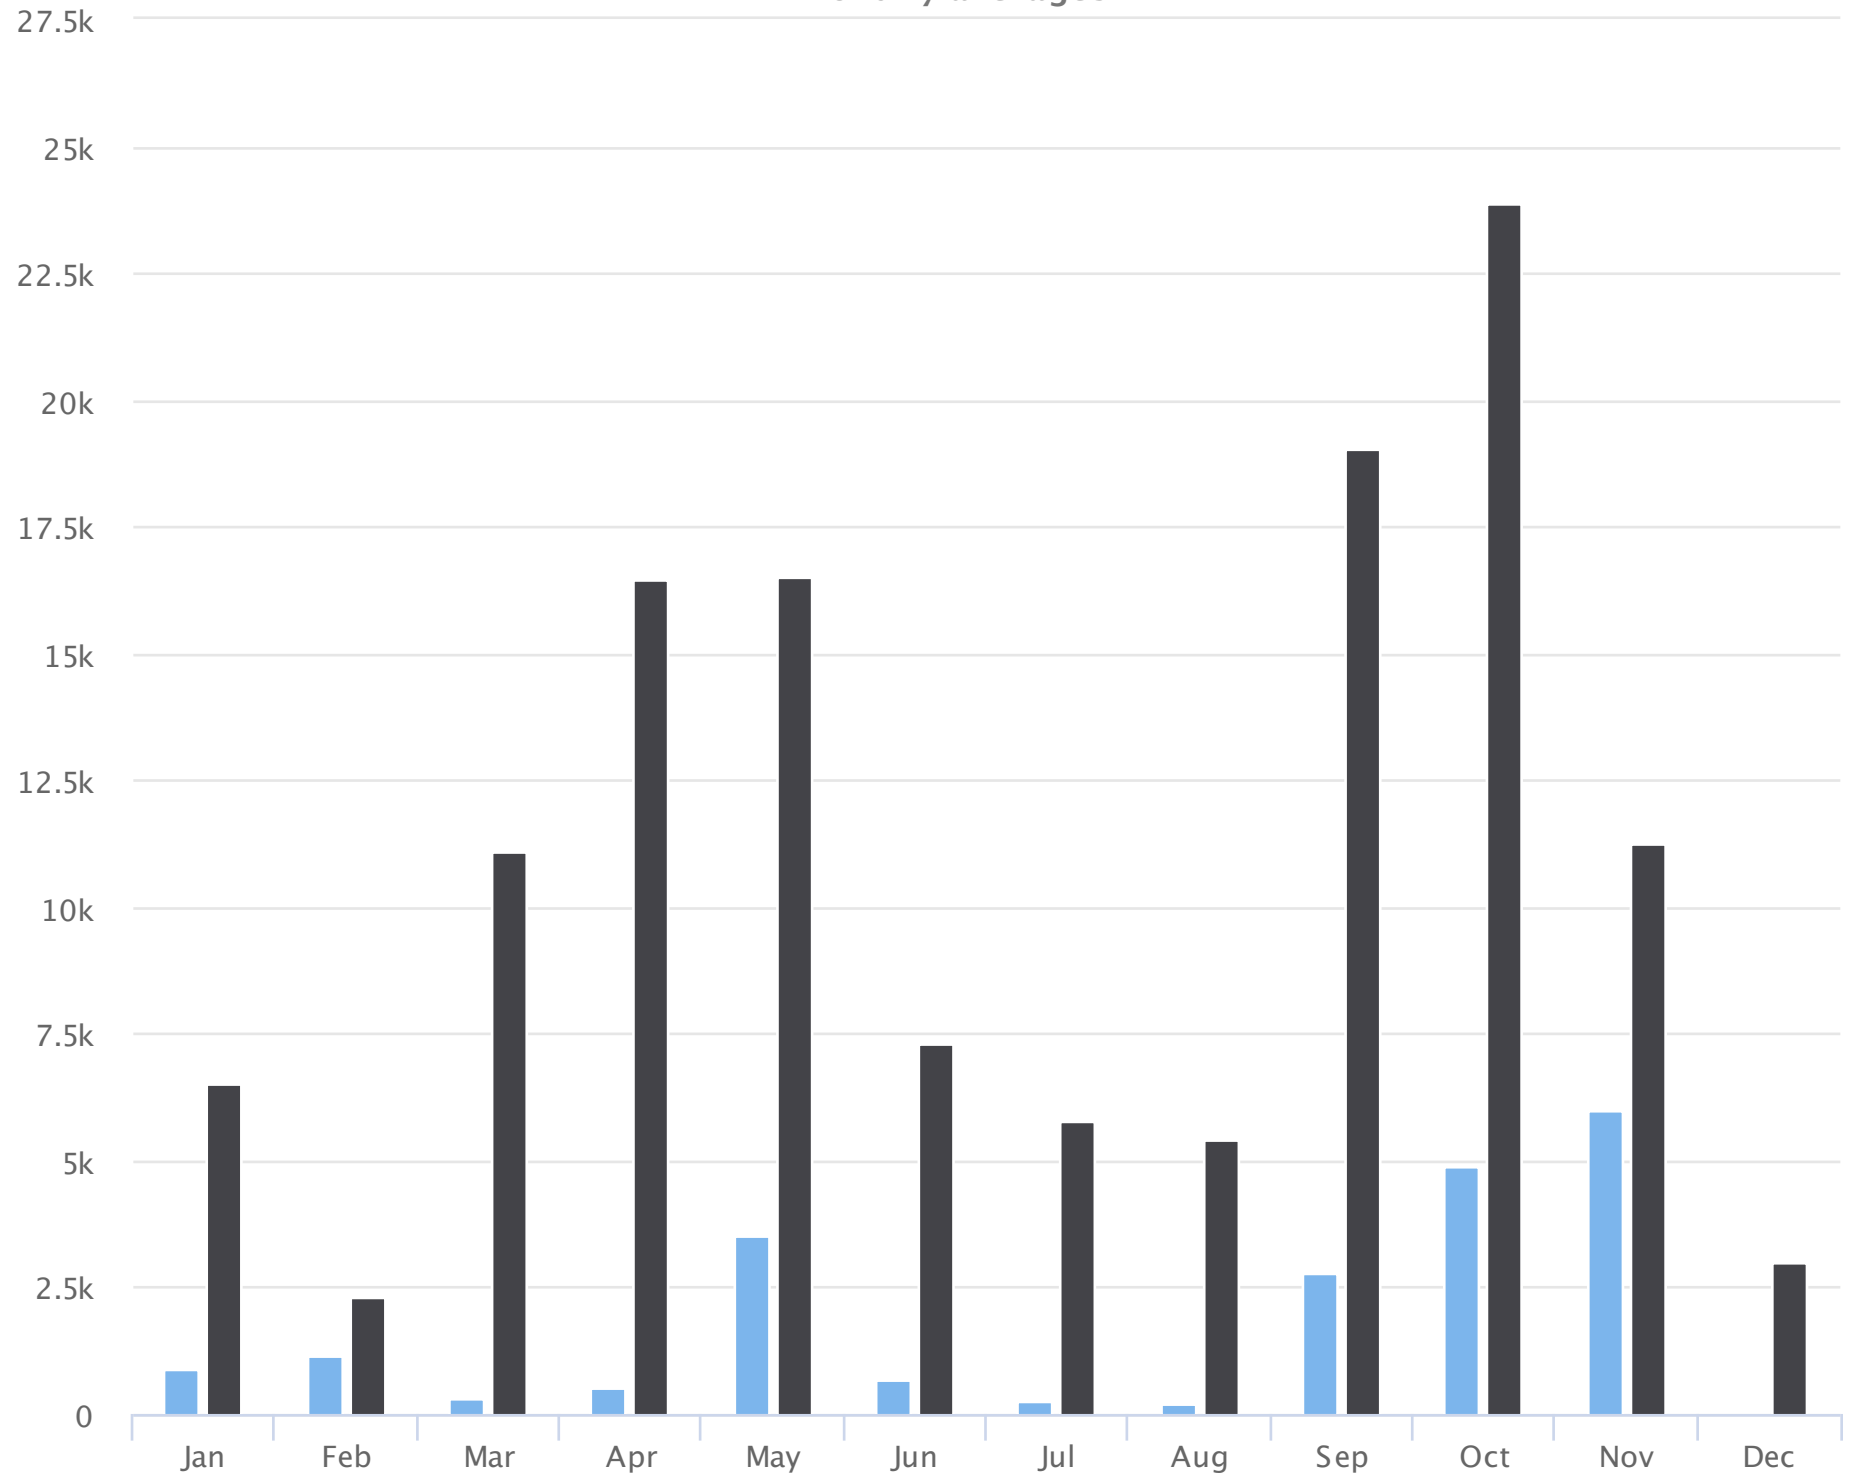

Hours of the day

2019-01-01 to 2019-12-31

Hourly averages

Site Name	Average	Median	STDV	Min	Max
Civic Field Main Gates	2.5	1.2	3.1	0.0	10.7
Civic Field West Gate	15.0	13.4	14.4	0.0	45.0

Days of the week

2019-01-01 to 2019-12-31

Daily averages

Site Name	Average	Median	STDV	Min	Max
Civic Field Main Gates	58.2	22.6	62.6	11.5	159.9
Civic Field West Gate	361.8	291.2	173.6	162.2	680.3

Months of the year

2019-01-01 to 2019-12-31

Monthly averages

Site Name	Average	Median	STDV	Min	Max
Civic Field Main Gates	1,767.4	780.5	1,946.7	23.0	5,991.0
Civic Field West Gate	10,708.7	9,181.0	6,593.2	2,289.0	23,850.0