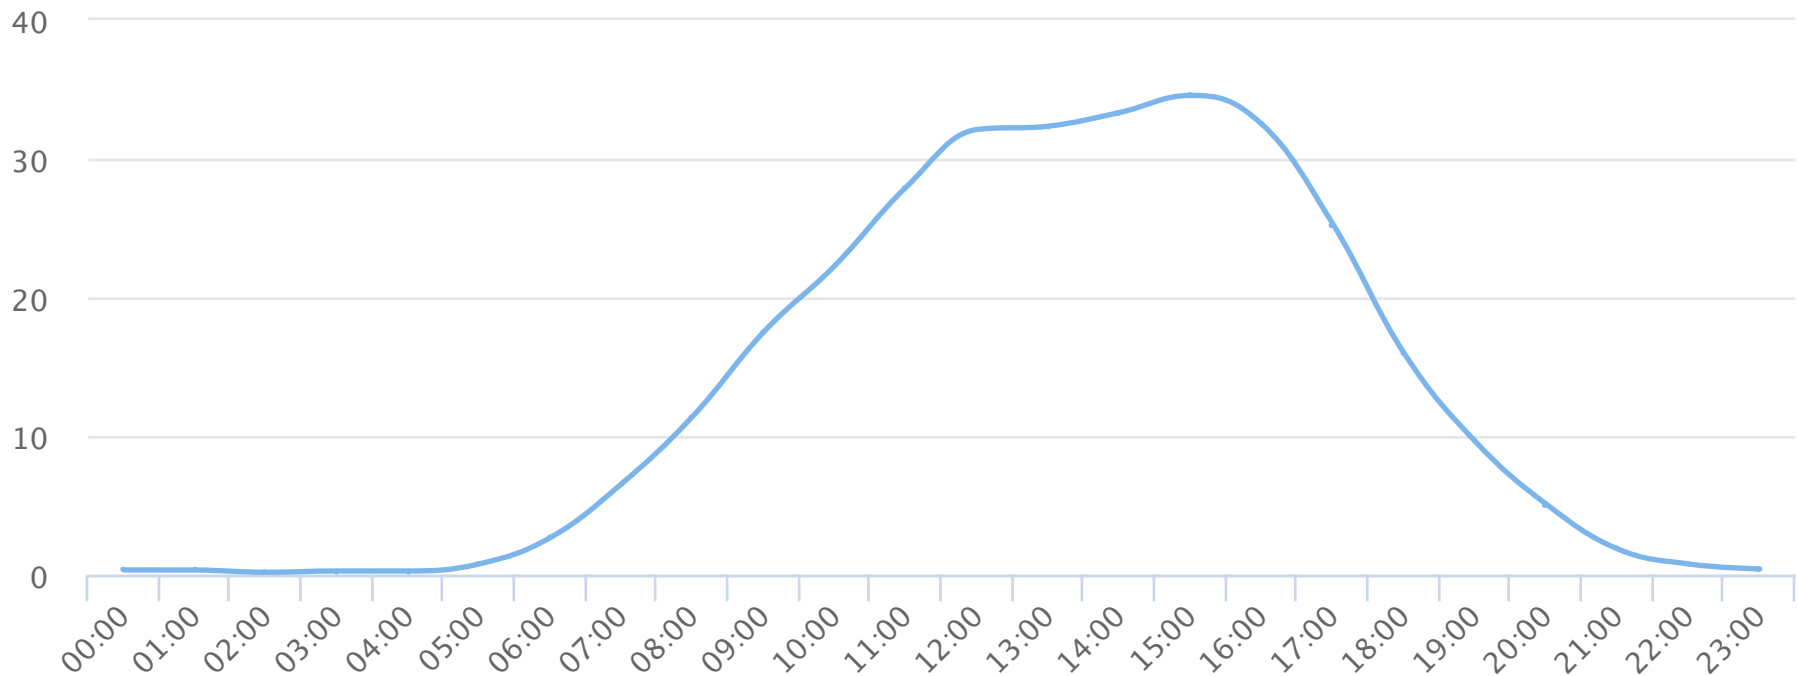

Hours of the day

2019-01-01 to 2019-12-31

Hourly averages

Site Name	Average	Median	STDV	Min	Max
Cornwall Bridge North	13.1	8.1	13.1	0.2	34.6

Days of the week

2019-01-01 to 2019-12-31

Daily averages

Site Name	Average	Median	STDV	Min	Max
Cornwall Bridge North	314.3	293.2	32.3	286.6	371.1

Months of the year

2019-01-01 to 2019-12-31

Monthly averages

Site Name	Average	Median	STDV	Min	Max
Cornwall Bridge North	8,558.6	8,962.5	3,771.7	4,876.7	14,364.0