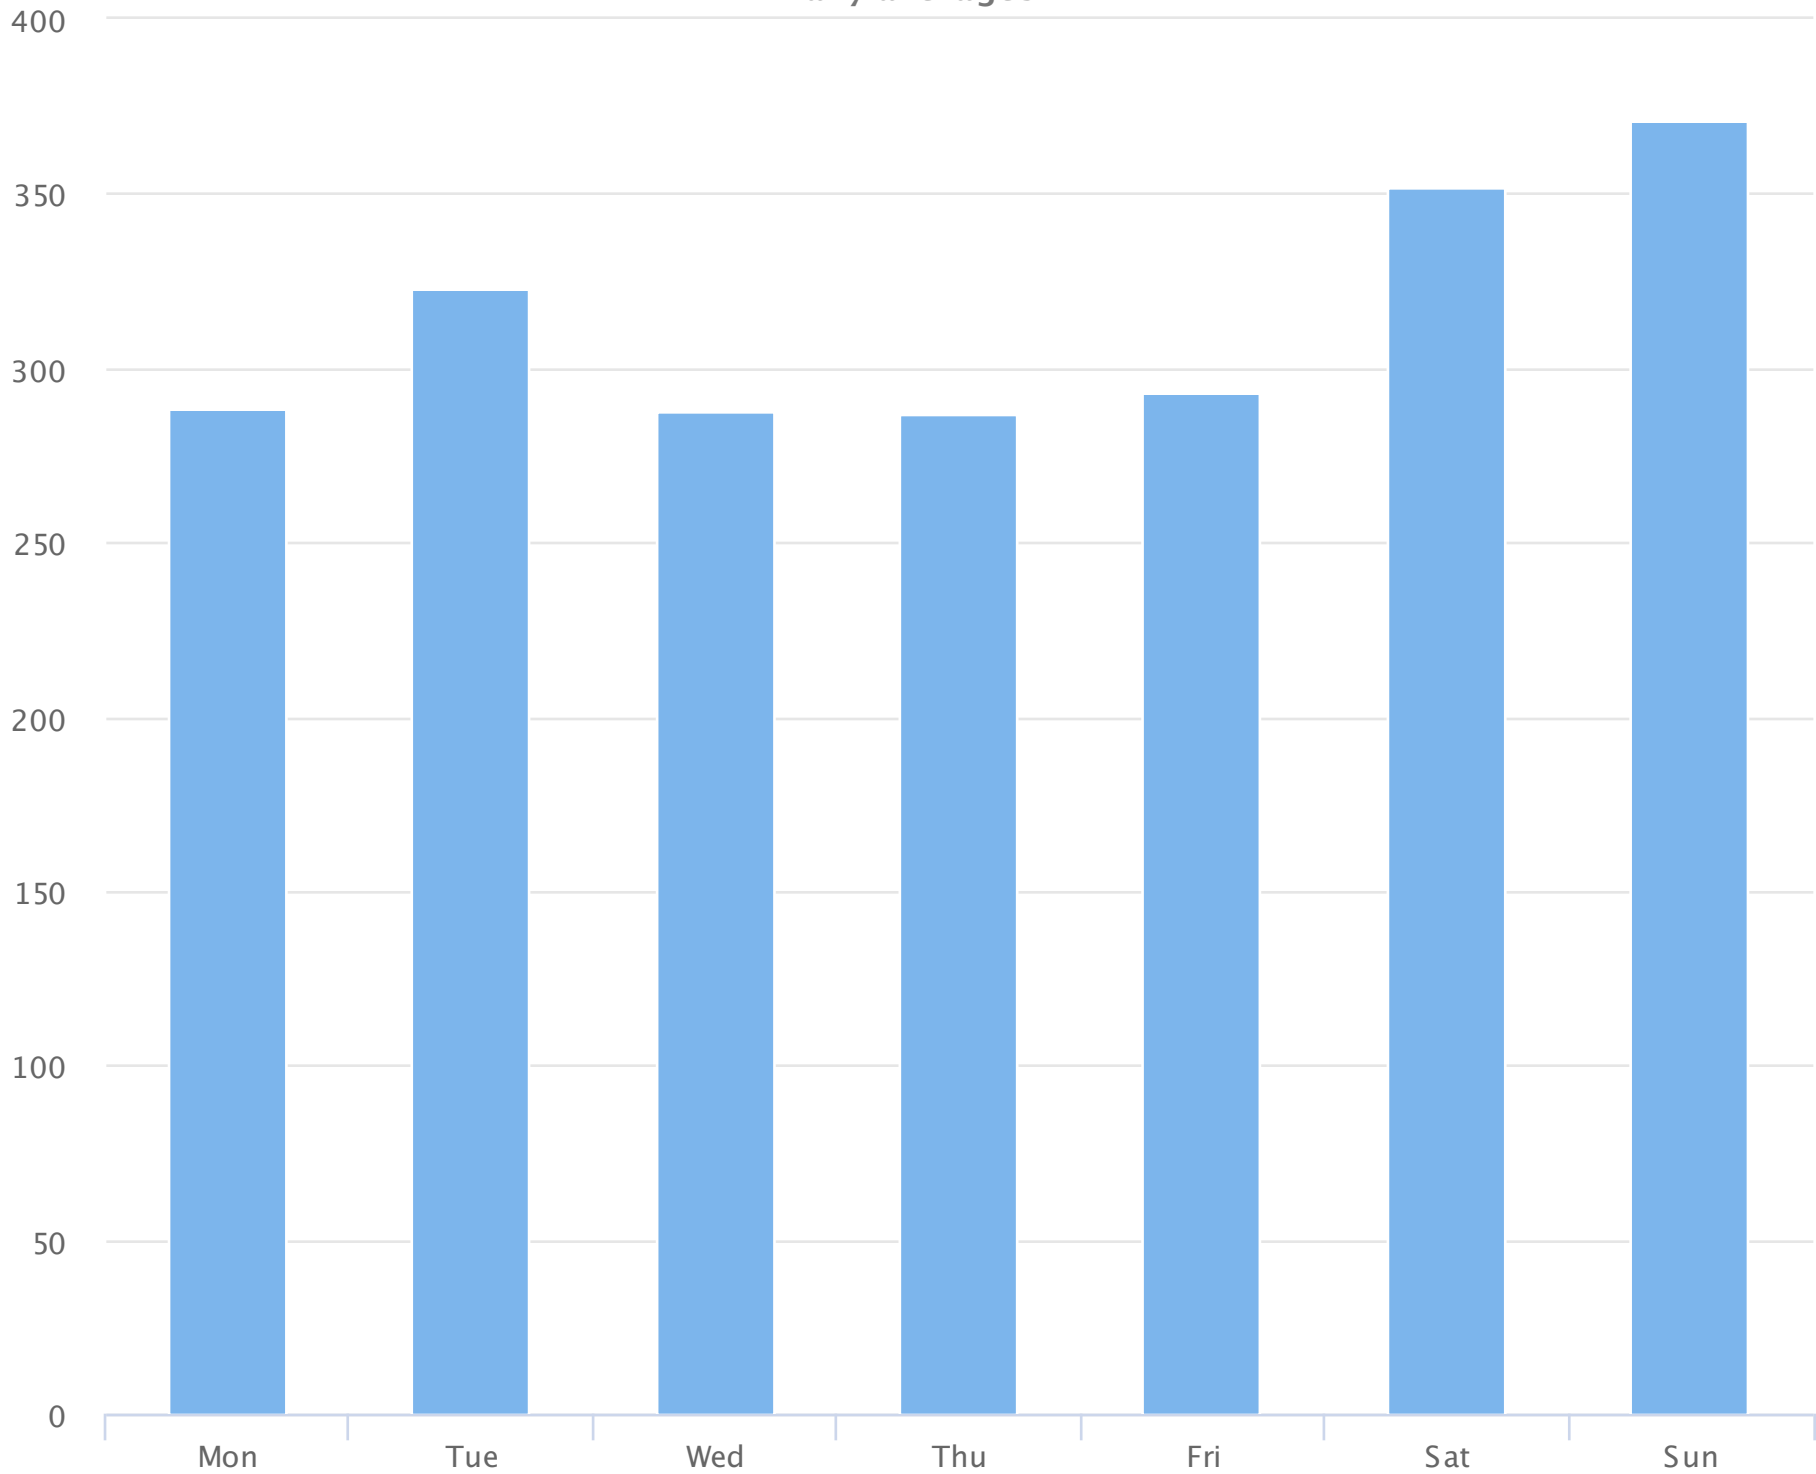

Hours of the day

2019-01-01 to 2019-12-31

Hourly averages

Site Name	Average	Median	STDV	Min	Max
Cornwall Bridge North	13.1	8.1	13.1	0.2	34.6

Days of the week

2019-01-01 to 2019-12-31

Daily averages

Site Name	Average	Median	STDV	Min	Max
Cornwall Bridge North	314.3	293.2	32.3	286.6	371.1

Months of the year

2019-01-01 to 2019-12-31

Monthly averages

Site Name	Average	Median	STDV	Min	Max
Cornwall Bridge North	8,558.6	8,962.5	3,771.7	4,876.7	14,364.0