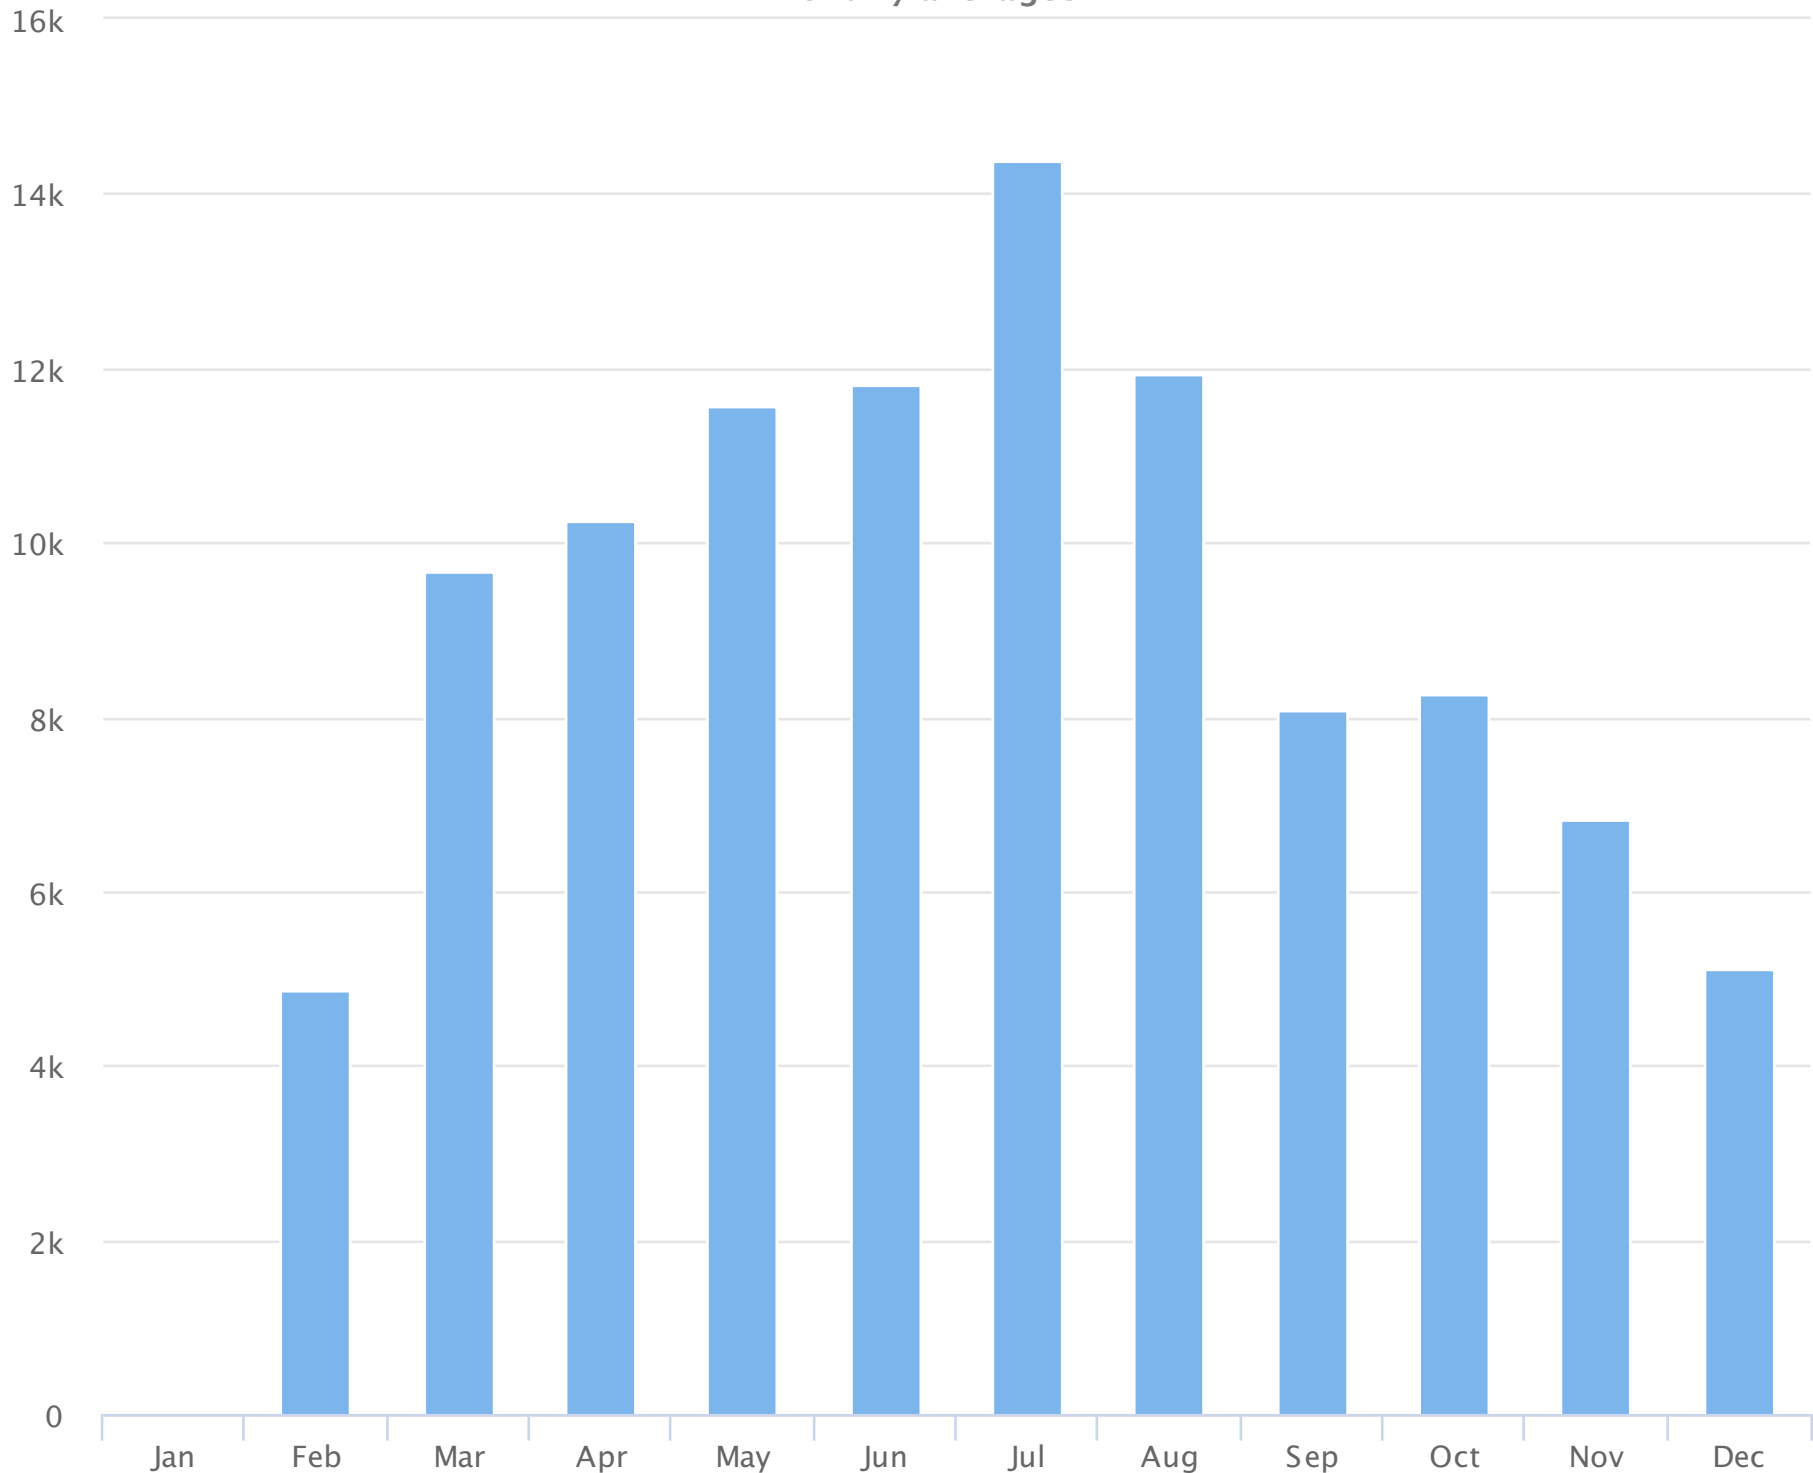

Hours of the day

2019-01-01 to 2019-12-31

Hourly averages

Site Name	Average	Median	STDV	Min	Max
Cornwall Bridge North	13.1	8.1	13.1	0.2	34.6

Days of the week

2019-01-01 to 2019-12-31

Daily averages

Site Name	Average	Median	STDV	Min	Max
Cornwall Bridge North	314.3	293.2	32.3	286.6	371.1

Months of the year

2019-01-01 to 2019-12-31

Monthly averages

Site Name	Average	Median	STDV	Min	Max
Cornwall Bridge North	8,558.6	8,962.5	3,771.7	4,876.7	14,364.0