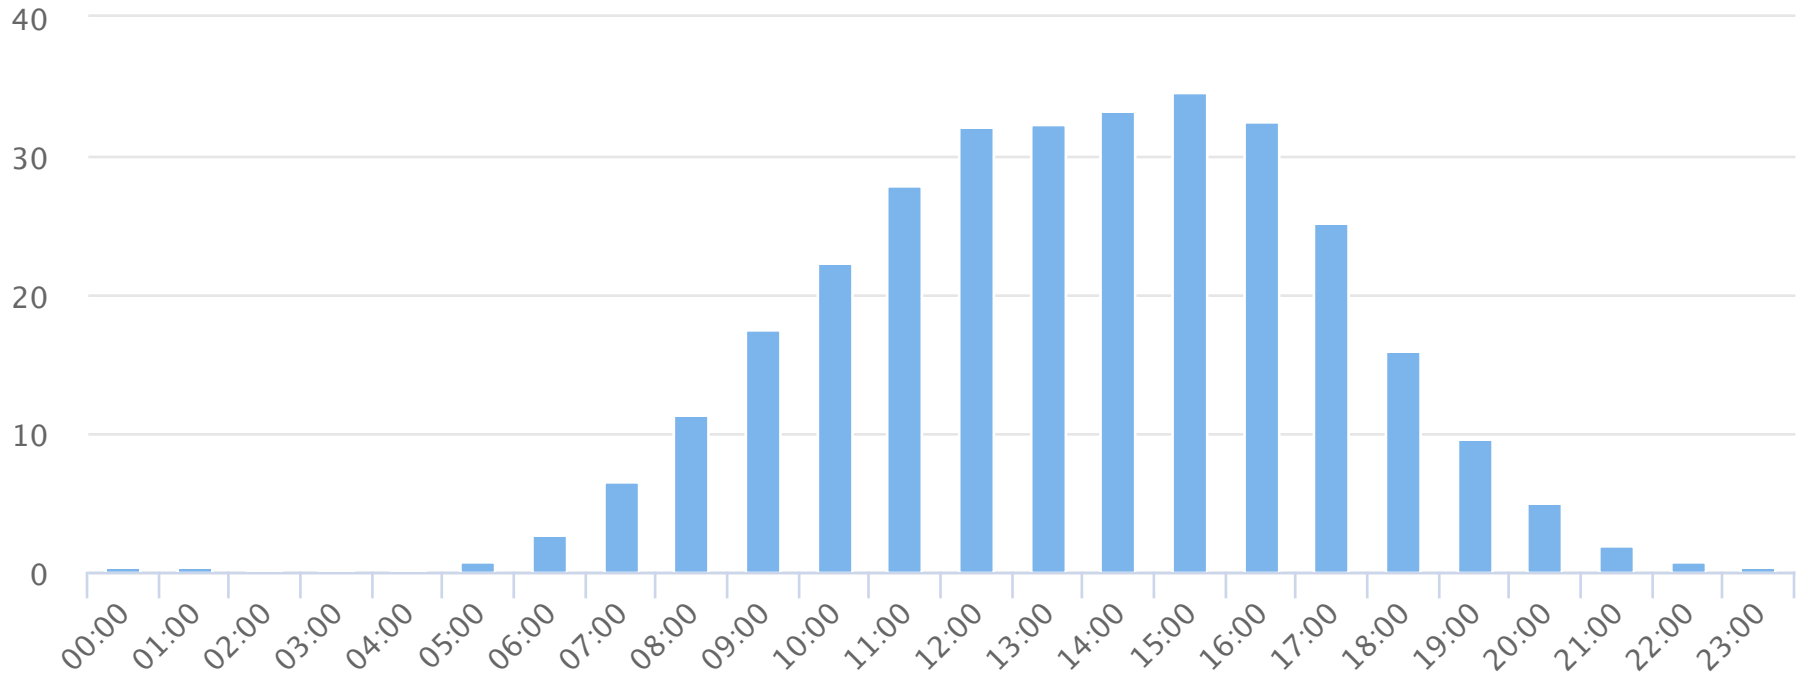

Hours of the day

2019-01-01 to 2019-12-31

Hourly averages

Site Name	Average	Median	STDV	Min	Max
Cornwall Bridge North	13.1	8.1	13.1	0.2	34.6

Days of the week

2019-01-01 to 2019-12-31

Daily averages

Site Name	Average	Median	STDV	Min	Max
Cornwall Bridge North	314.3	293.2	32.3	286.6	371.1

Months of the year

2019-01-01 to 2019-12-31

Monthly averages

Site Name	Average	Median	STDV	Min	Max
Cornwall Bridge North	8,558.6	8,962.5	3,771.7	4,876.7	14,364.0