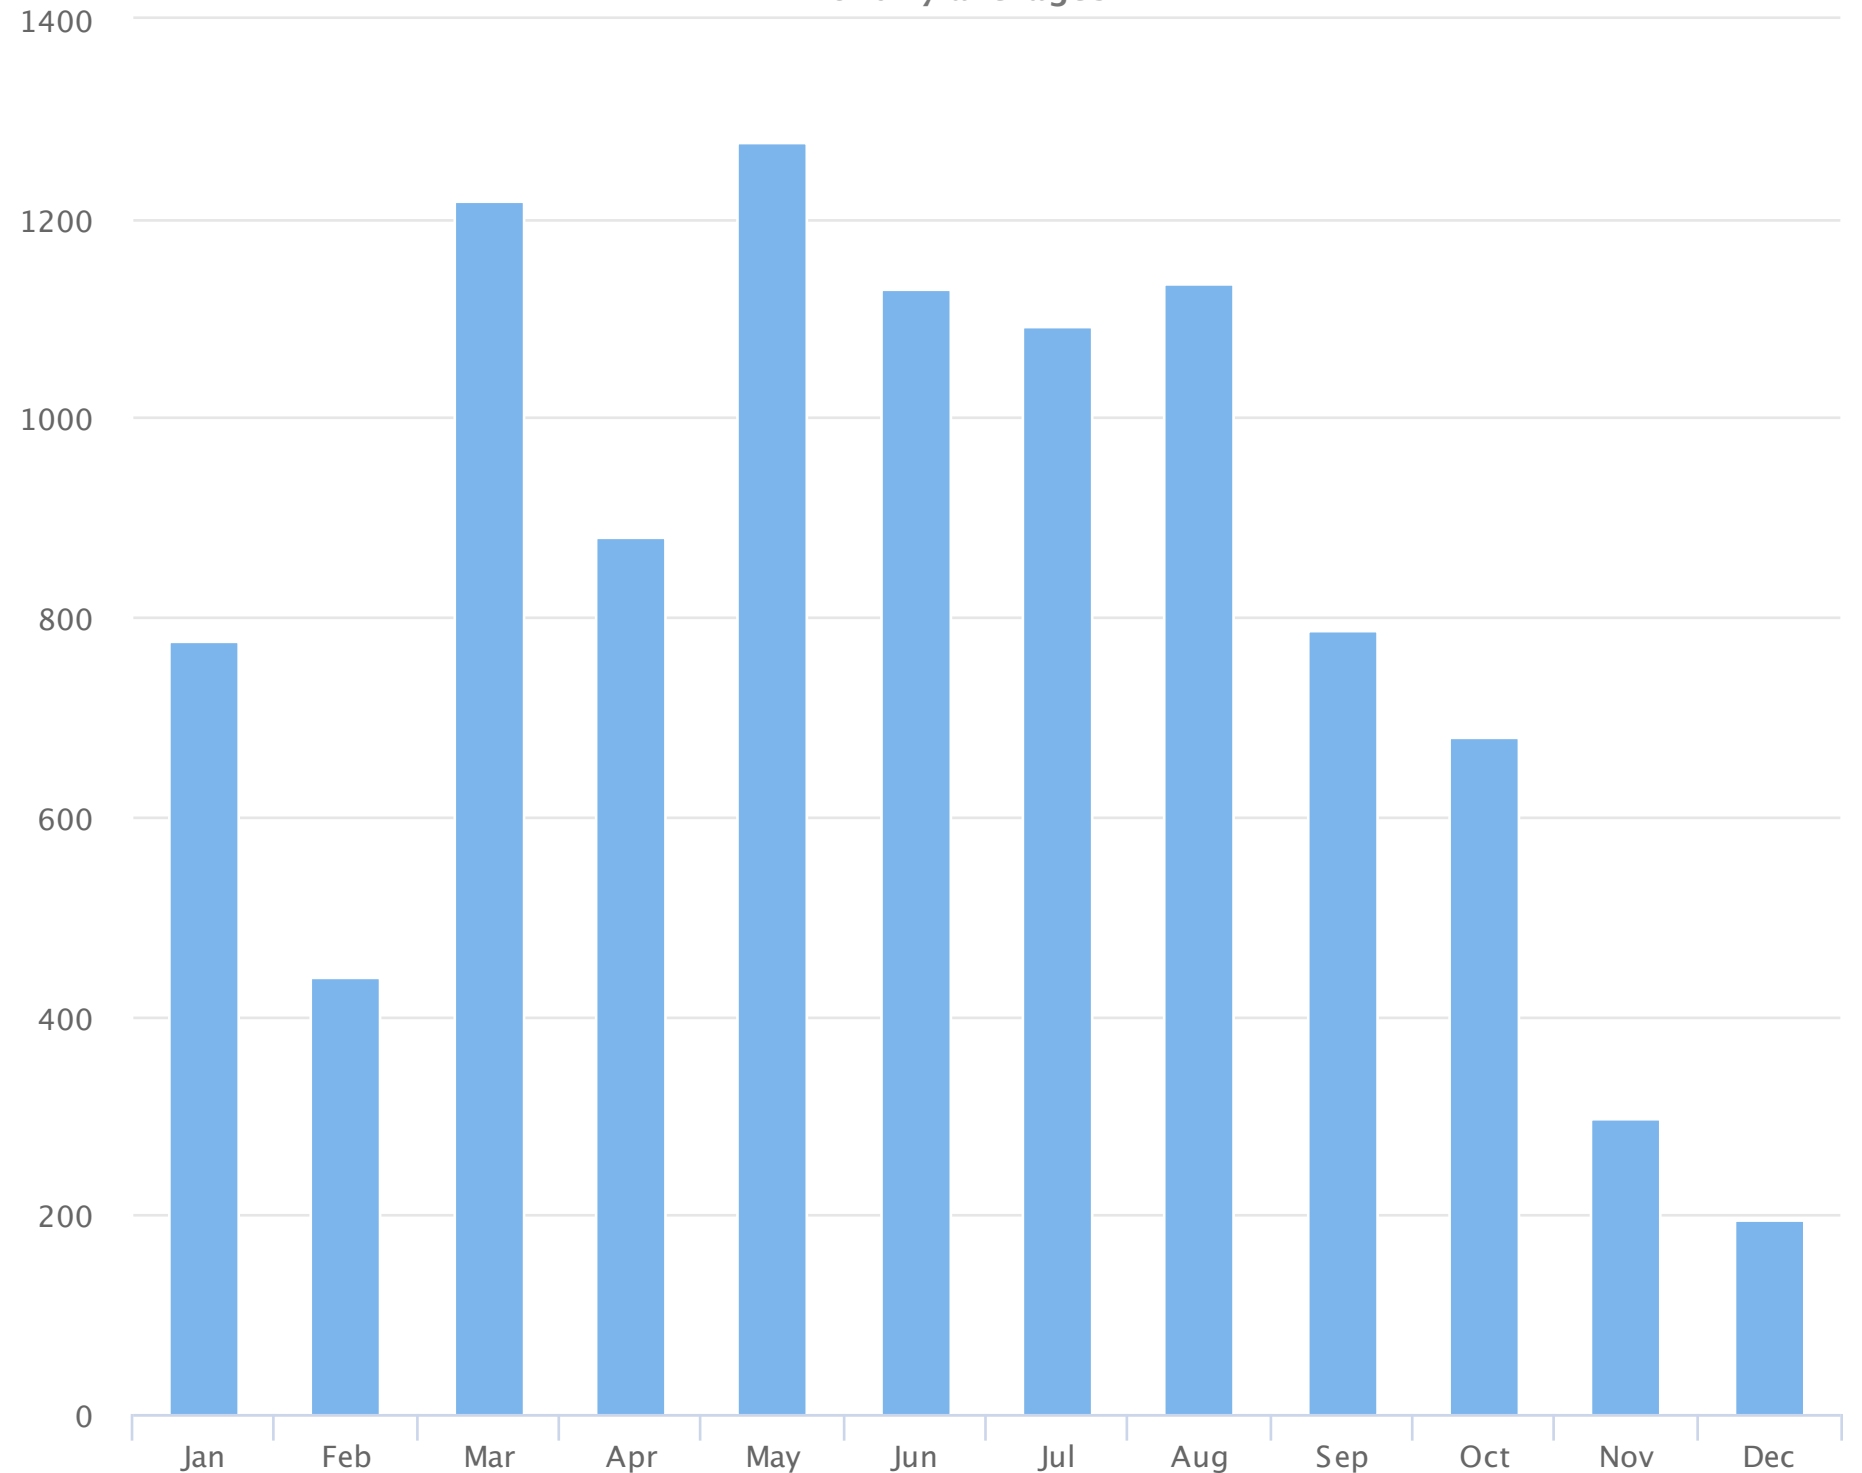

# Hours of the day

2019-01-01 to 2019-12-31

Hourly averages

Site Name	Average	Median	STDV	Min	Max
Silver Beach Bridge	1.1	1.2	0.8	0.0	2.3

# Days of the week

2019-01-01 to 2019-12-31

Daily averages

Site Name	Average	Median	STDV	Min	Max
Silver Beach Bridge	27.1	26.4	3.3	23.3	33.7

# Months of the year

2019-01-01 to 2019-12-31

Monthly averages

Site Name	Average	Median	STDV	Min	Max
Silver Beach Bridge	825.3	833.5	349.9	195.0	1,277.0