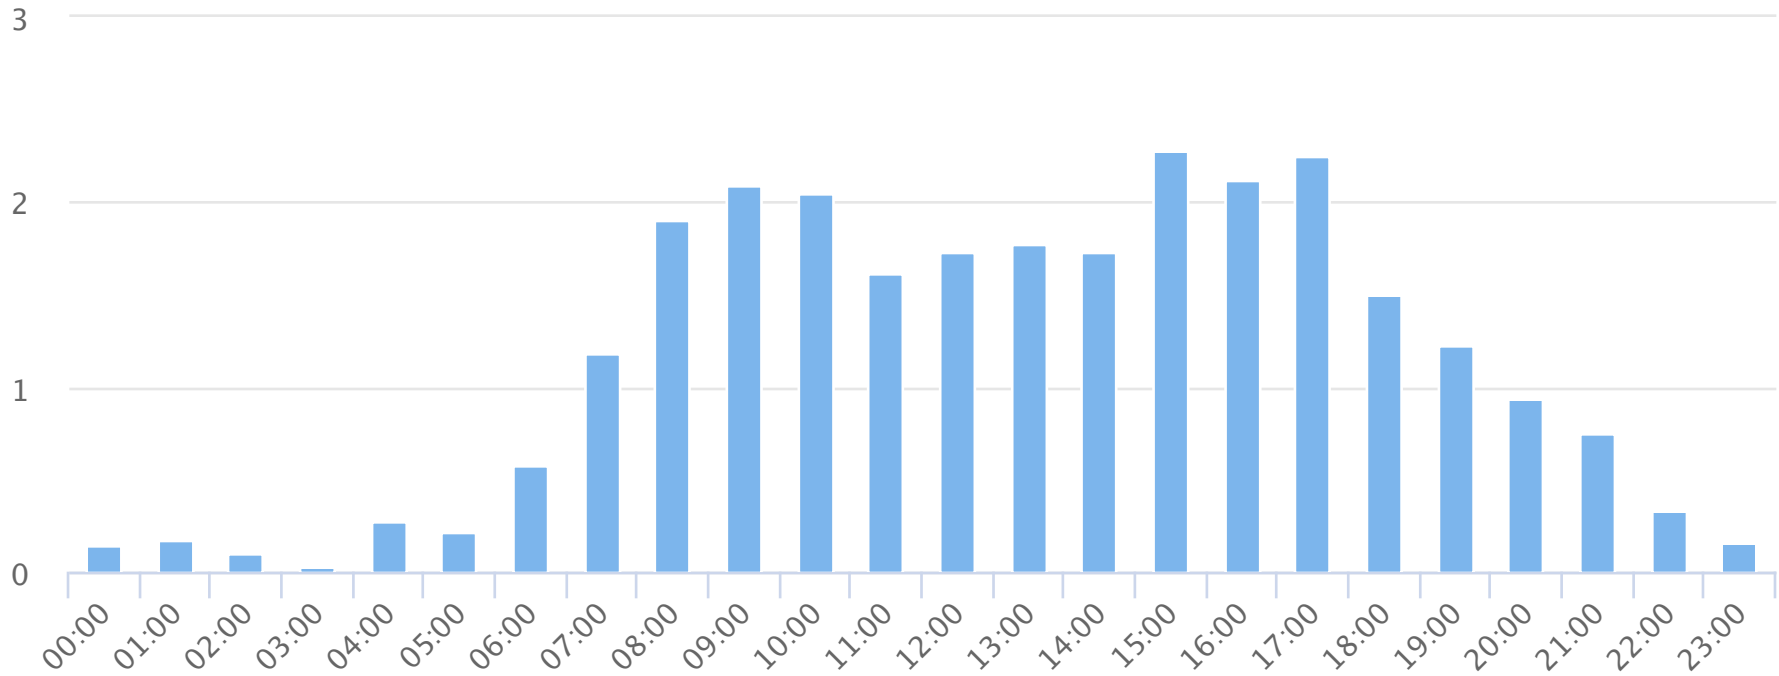

# Hours of the day

2019-01-01 to 2019-12-31

Hourly averages

Site Name	Average	Median	STDV	Min	Max
Silver Beach Bridge	1.1	1.2	0.8	0.0	2.3

# Days of the week

2019-01-01 to 2019-12-31

Daily averages

Site Name	Average	Median	STDV	Min	Max
Silver Beach Bridge	27.1	26.4	3.3	23.3	33.7

# Months of the year

2019-01-01 to 2019-12-31

Monthly averages

Site Name	Average	Median	STDV	Min	Max
Silver Beach Bridge	825.3	833.5	349.9	195.0	1,277.0