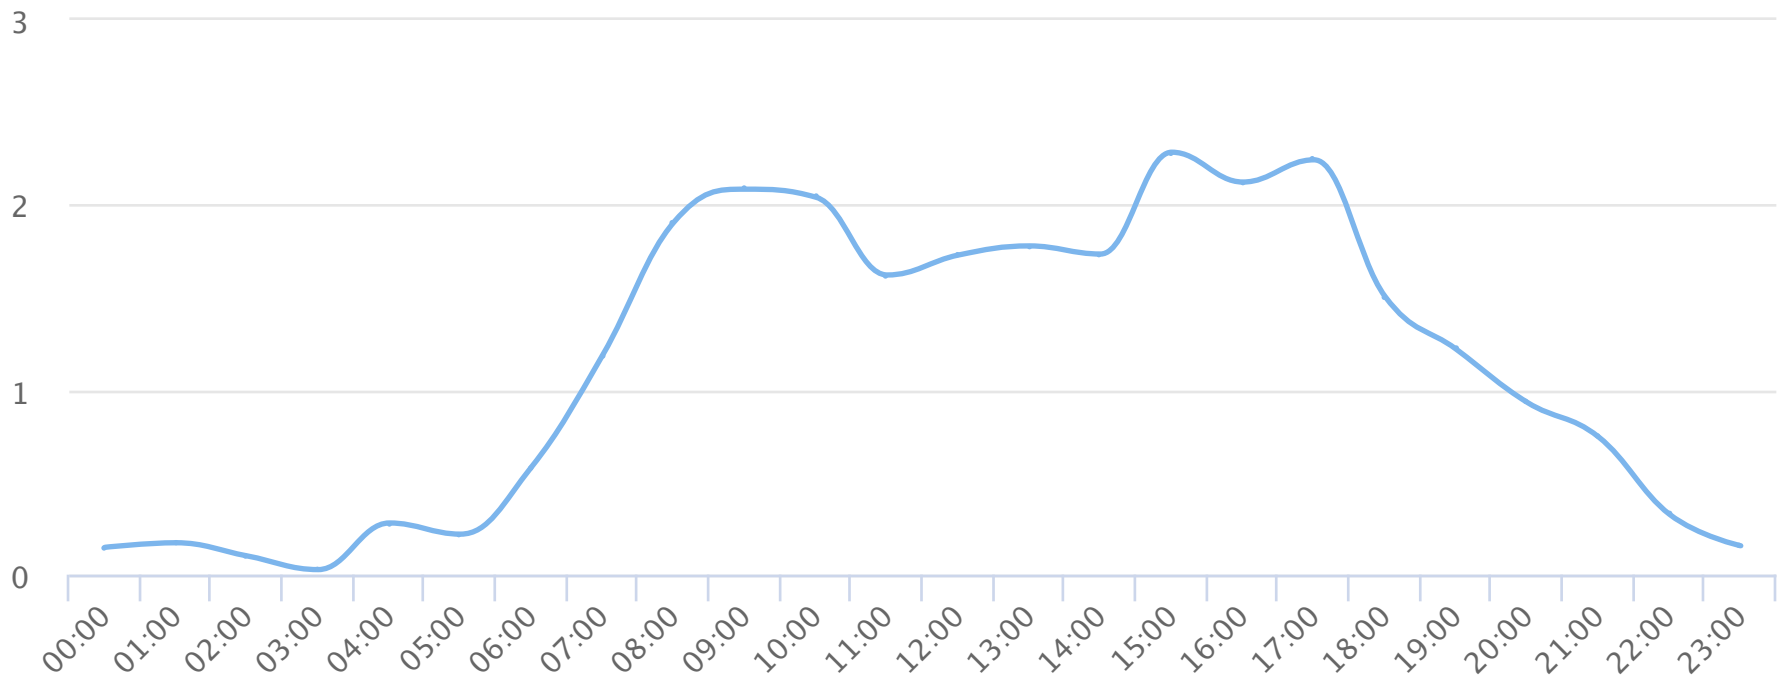

# Hours of the day

2019-01-01 to 2019-12-31

Hourly averages

Site Name	Average	Median	STDV	Min	Max
Silver Beach Bridge	1.1	1.2	0.8	0.0	2.3

# Days of the week

2019-01-01 to 2019-12-31

Daily averages

Site Name	Average	Median	STDV	Min	Max
Silver Beach Bridge	27.1	26.4	3.3	23.3	33.7

# Months of the year

2019-01-01 to 2019-12-31

Monthly averages

Site Name	Average	Median	STDV	Min	Max
Silver Beach Bridge	825.3	833.5	349.9	195.0	1,277.0