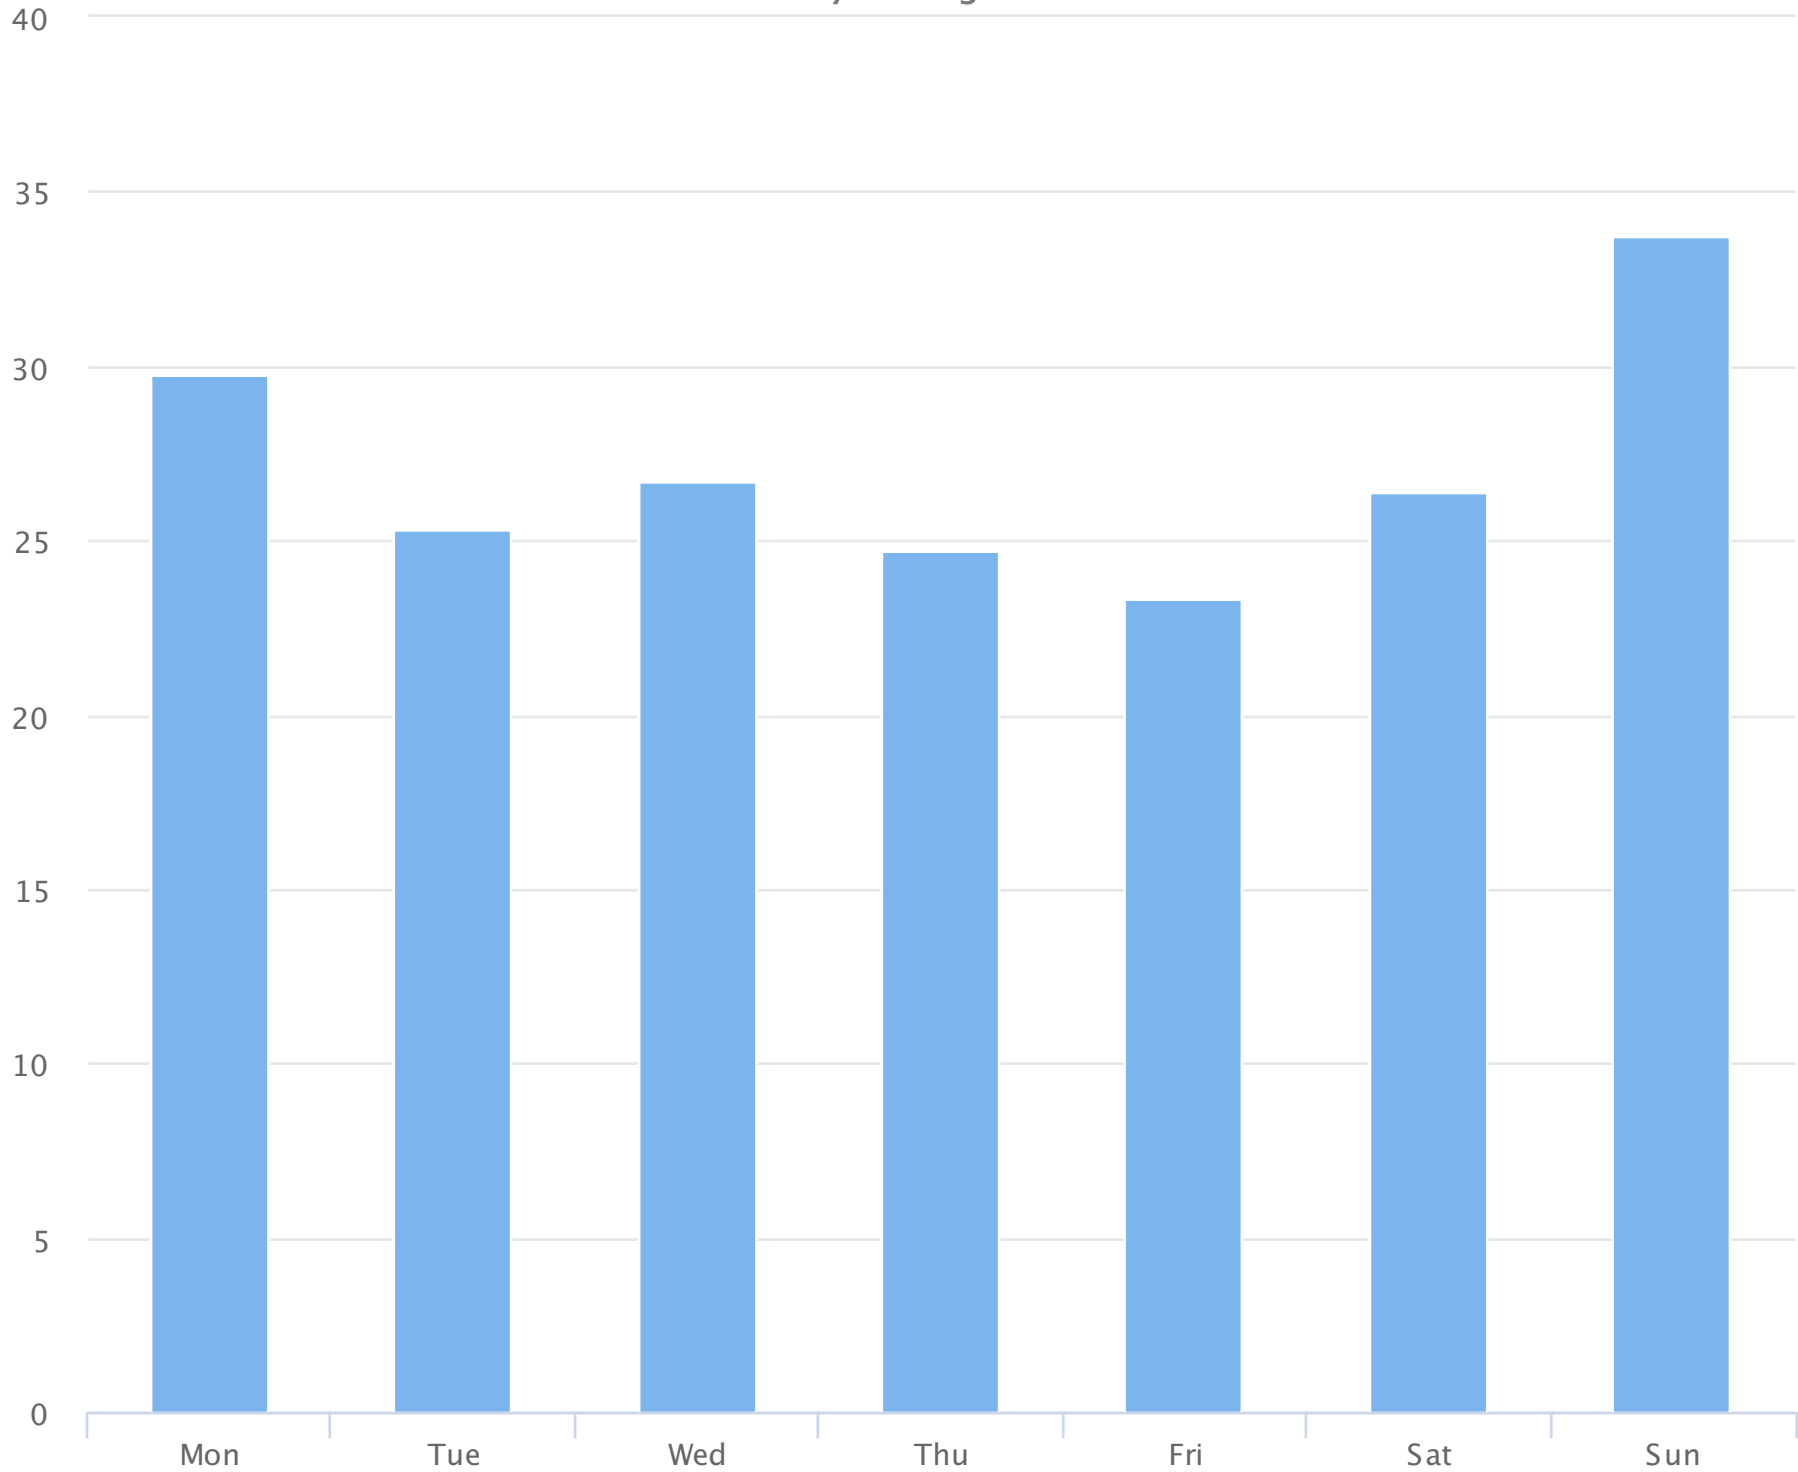

# Hours of the day

2019-01-01 to 2019-12-31

Hourly averages

Site Name	Average	Median	STDV	Min	Max
Silver Beach Bridge	1.1	1.2	0.8	0.0	2.3

# Days of the week

2019-01-01 to 2019-12-31

Daily averages

Site Name	Average	Median	STDV	Min	Max
Silver Beach Bridge	27.1	26.4	3.3	23.3	33.7

# Months of the year

2019-01-01 to 2019-12-31

Monthly averages

Site Name	Average	Median	STDV	Min	Max
Silver Beach Bridge	825.3	833.5	349.9	195.0	1,277.0