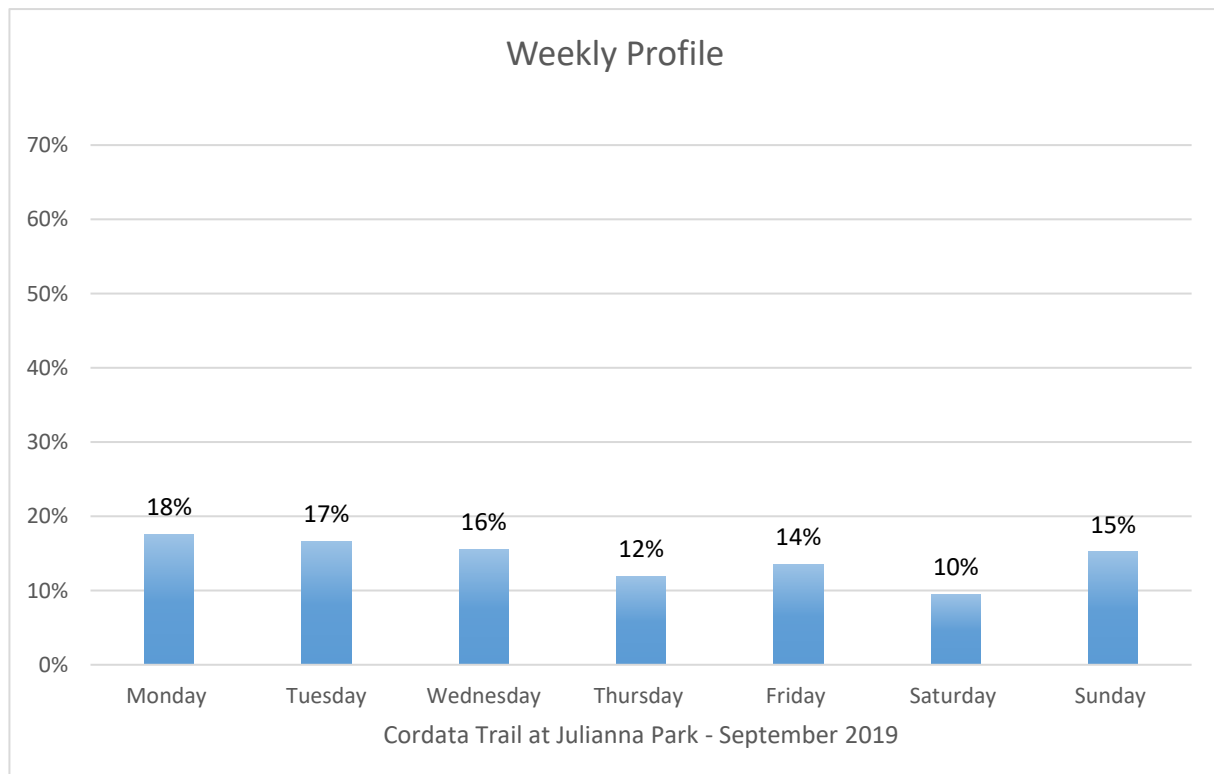

Daily Average 129

Average Weekend Day 127

Average Weekday 129

Highest Daily Count 196

Busiest Day of the Week Monday, September 16, 2019

Weekly Profile

Monday 18%

Tuesday 17%

Wednesday 16%

Thursday 12%

Friday 14%

Saturday 10%

Sunday 15%

Cordata Trail at Julianna Park - September 2019

Monthly Data

Total Count = 2574

Cordata Trail at Julianna Park - August 2019

Data Summary

Total Count 4,552

Daily Average 147

Average Weekend Day 141

Average Weekday 149

Highest Daily Count 204

Busiest Day of the Week Monday, August 26, 2019