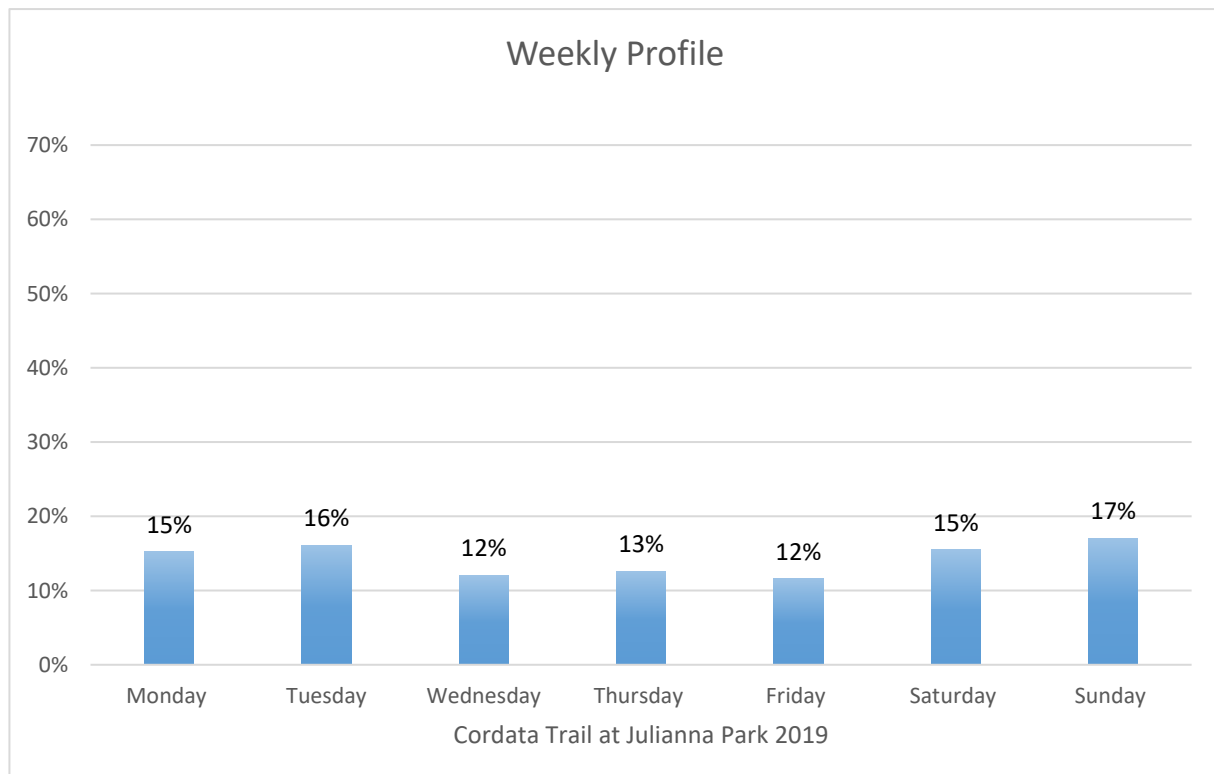

Average Weekday 140

Highest Daily Count 185

Busiest Day of the Week Thursday, July 18, 2019

Weekly Profile

Monday 18%

Tuesday 18%

Wednesday 14%

Thursday 15%

Friday 12%

Saturday 12%

Sunday 11%

Cordata Trail at Julianna Park - July 2019

Monthly Data

Total Count = 3648

Cordata Trail at Julianna Park - June 2019

Data Summary

Total Count	4,655
Daily Average	155
Average Weekend Day	151
Average Weekday	157
Highest Daily Count	228
Busiest Day of the Week	Tuesday, June 18, 2019

Weekly Profile

Monday	15%
Tuesday	16%
Wednesday	12%
Thursday	13%
Friday	12%
Saturday	15%
Sunday	17%

Cordata Trail at Julianna Park - June 2019

Monthly Data

Total Count = 4655

Cordata Trail at Julianna Park - May 2019

Data Summary

Total Count	2,737
Daily Average	144
Average Weekend Day	126
Average Weekday	149
Highest Daily Count	201
Busiest Day of the Week	Monday, May 27, 2019