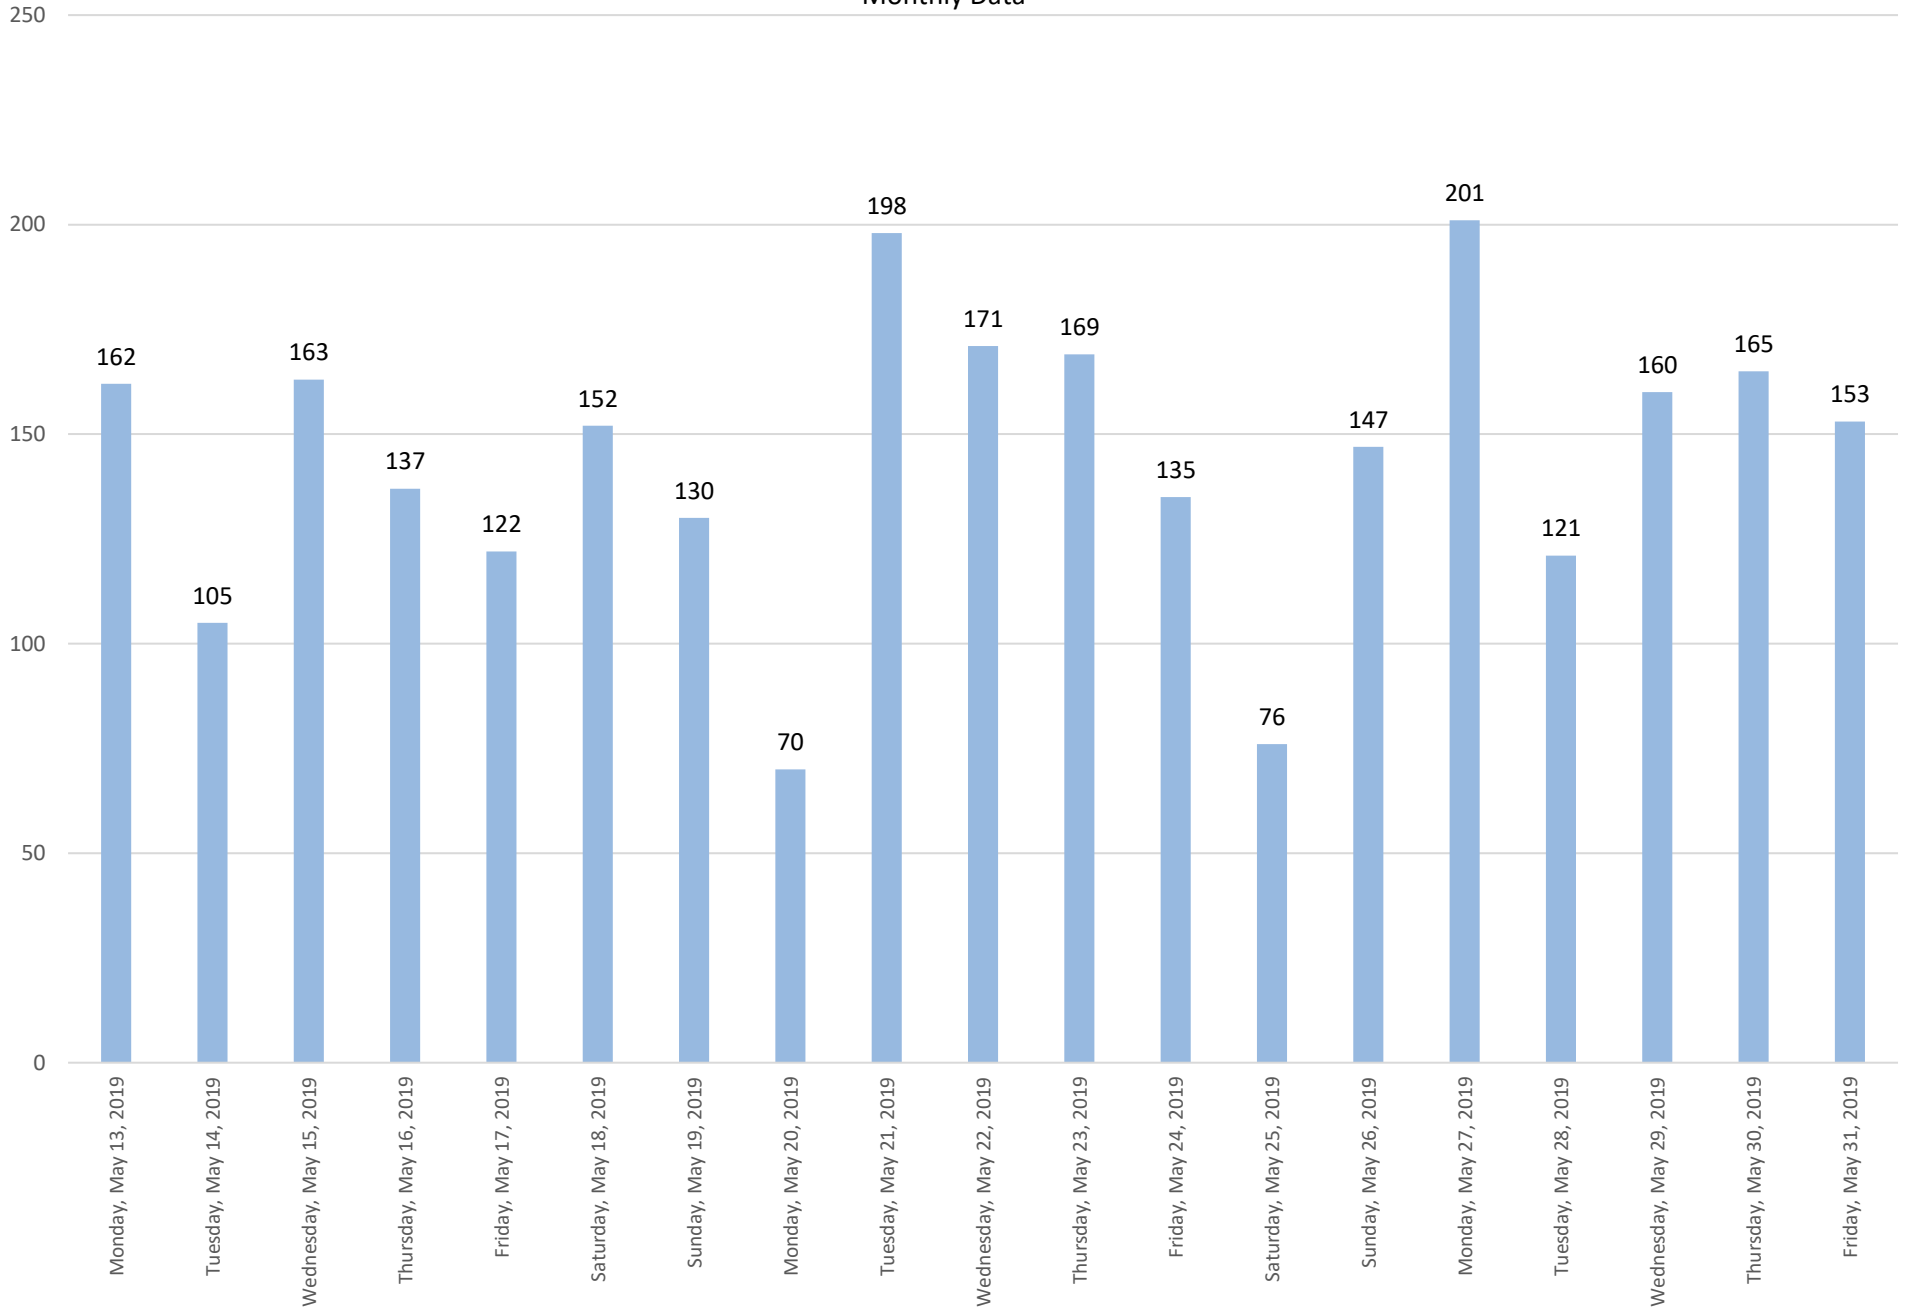

Total Count	4,655
Daily Average	155
Average Weekend Day	151
Average Weekday	157
Highest Daily Count	228
Busiest Day of the Week	Tuesday, June 18, 2019

Weekly Profile

Monday	15%
Tuesday	16%
Wednesday	12%
Thursday	13%
Friday	12%
Saturday	15%
Sunday	17%

Cordata Trail at Julianna Park - June 2019

Monthly Data

Total Count = 4655

Cordata Trail at Julianna Park - May 2019

Data Summary

Total Count	2,737
Daily Average	144
Average Weekend Day	126
Average Weekday	149
Highest Daily Count	201
Busiest Day of the Week	Monday, May 27, 2019

Weekly Profile

Monday	16%
Tuesday	15%
Wednesday	18%
Thursday	17%
Friday	15%
Saturday	8%
Sunday	10%

Cordata Trail at Julianna Park - May 2019

Monthly Data

Total Count = 2737