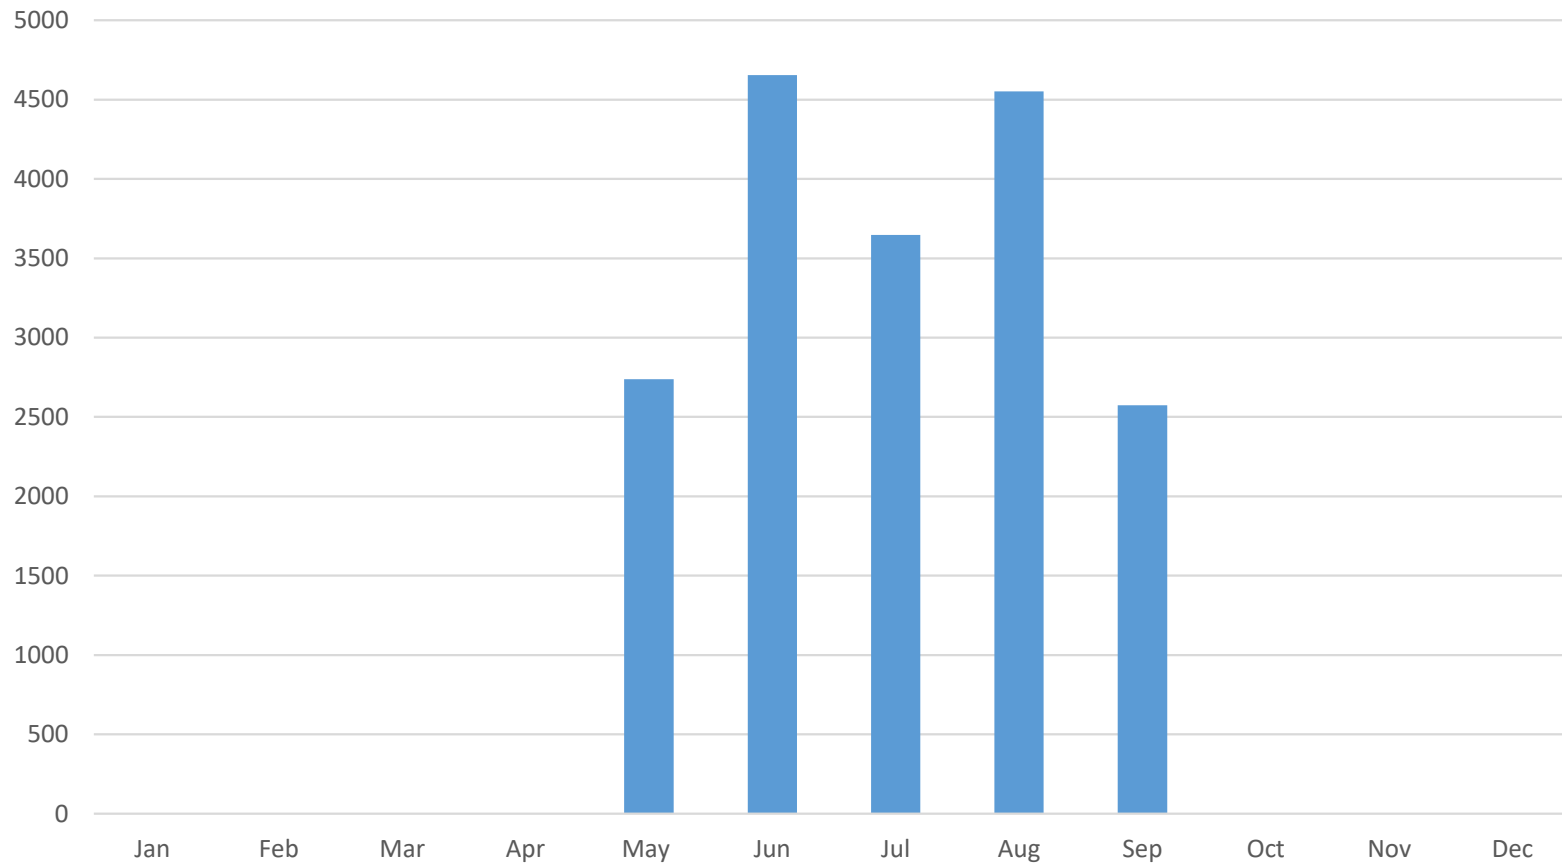

Cordata Trail at Julianna Park Monthly Averages 2019

Site Name	Average	Median	STDV	Min	Max
Julianna Park	3633	3648	976	2574	4655

Cordata Trail at Julianna Park - September 2019

Data Summary

Total Count 2,574

Daily Average 129

Average Weekend Day 127

Average Weekday 129

Highest Daily Count 196

Busiest Day of the Week Monday, September 16, 2019

Weekly Profile

Monday 18%

Tuesday 17%

Wednesday 16%

Thursday 12%

Friday 14%

Saturday 10%

Sunday 15%

Cordata Trail at Julianna Park - September 2019

Monthly Data

Total Count = 2574

Cordata Trail at Julianna Park - August 2019

Data Summary

Total Count 4,552

Daily Average 147

Average Weekend Day 141

Average Weekday 149

Highest Daily Count 204

Busiest Day of the Week Monday, August 26, 2019