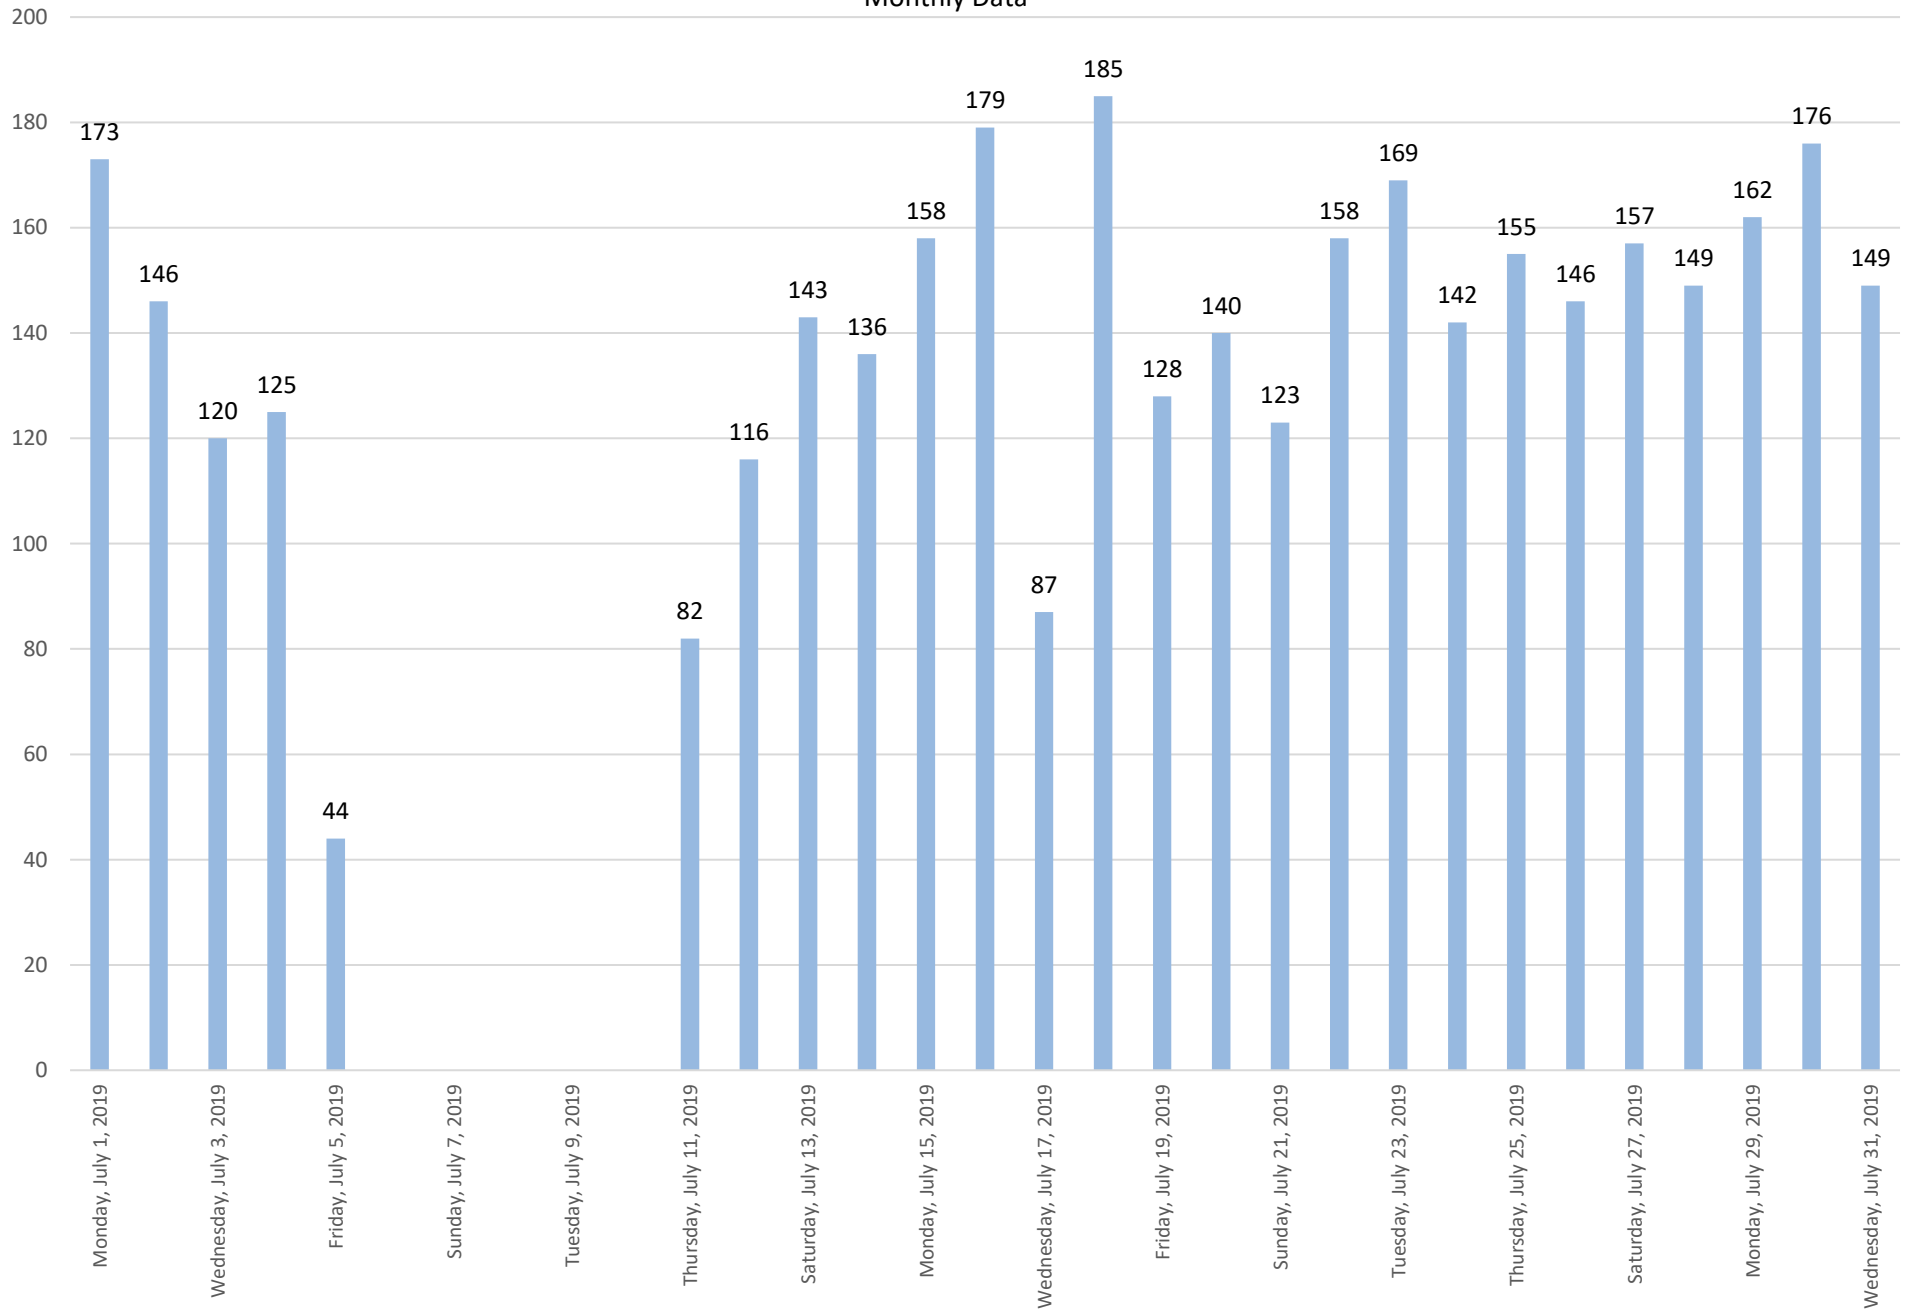

Average Weekday 140

Highest Daily Count 185

Busiest Day of the Week Thursday, July 18, 2019

Weekly Profile

Monday 18%

Tuesday 18%

Wednesday 14%

Thursday 15%

Friday 12%

Saturday 12%

Sunday 11%

Cordata Trail at Julianna Park - July 2019

Monthly Data

Total Count = 3648

Cordata Trail at Julianna Park - June 2019

Data Summary

Total Count	4,655
Daily Average	155
Average Weekend Day	151
Average Weekday	157
Highest Daily Count	228
Busiest Day of the Week	Tuesday, June 18, 2019

Weekly Profile

Monday	15%
Tuesday	16%
Wednesday	12%
Thursday	13%
Friday	12%
Saturday	15%
Sunday	17%

Cordata Trail at Julianna Park - June 2019

Monthly Data

Total Count = 4655

Cordata Trail at Julianna Park - May 2019

Data Summary

Total Count	2,737
Daily Average	144
Average Weekend Day	126
Average Weekday	149
Highest Daily Count	201
Busiest Day of the Week	Monday, May 27, 2019