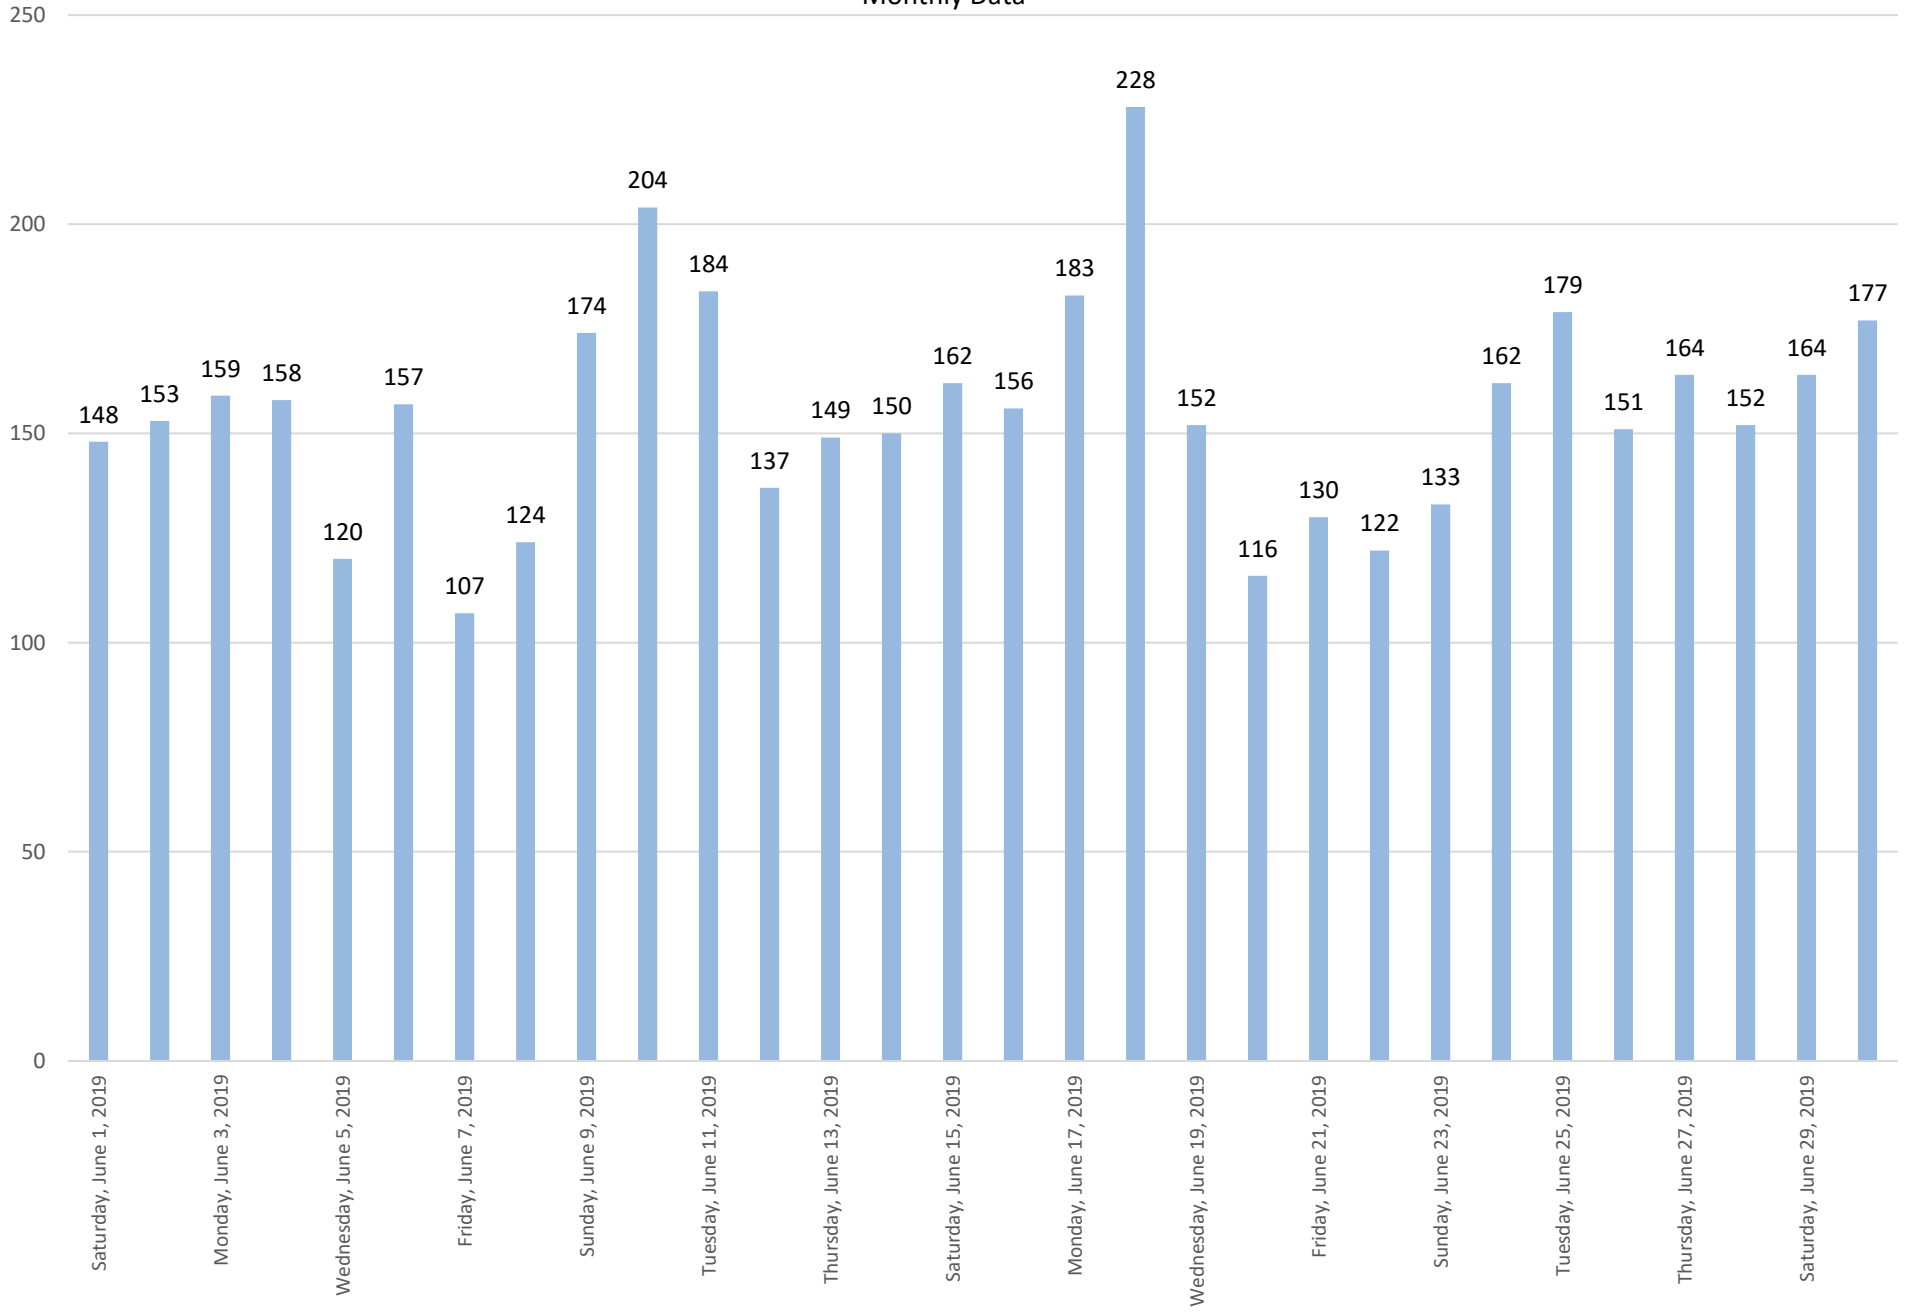

Friday 12%

Saturday 12%

Sunday 11%

Cordata Trail at Julianna Park - July 2019

Monthly Data

Total Count = 3648

Cordata Trail at Julianna Park - June 2019

Data Summary

Total Count	4,655
Daily Average	155
Average Weekend Day	151
Average Weekday	157
Highest Daily Count	228
Busiest Day of the Week	Tuesday, June 18, 2019

Weekly Profile

Monday	15%
Tuesday	16%
Wednesday	12%
Thursday	13%
Friday	12%
Saturday	15%
Sunday	17%

Cordata Trail at Julianna Park - June 2019

Monthly Data

Total Count = 4655

Cordata Trail at Julianna Park - May 2019

Data Summary

Total Count	2,737
Daily Average	144
Average Weekend Day	126
Average Weekday	149
Highest Daily Count	201
Busiest Day of the Week	Monday, May 27, 2019

Weekly Profile

Monday	16%
Tuesday	15%
Wednesday	18%
Thursday	17%
Friday	15%
Saturday	8%
Sunday	10%

Cordata Trail at Julianna Park - May 2019

Monthly Data

Total Count = 2737