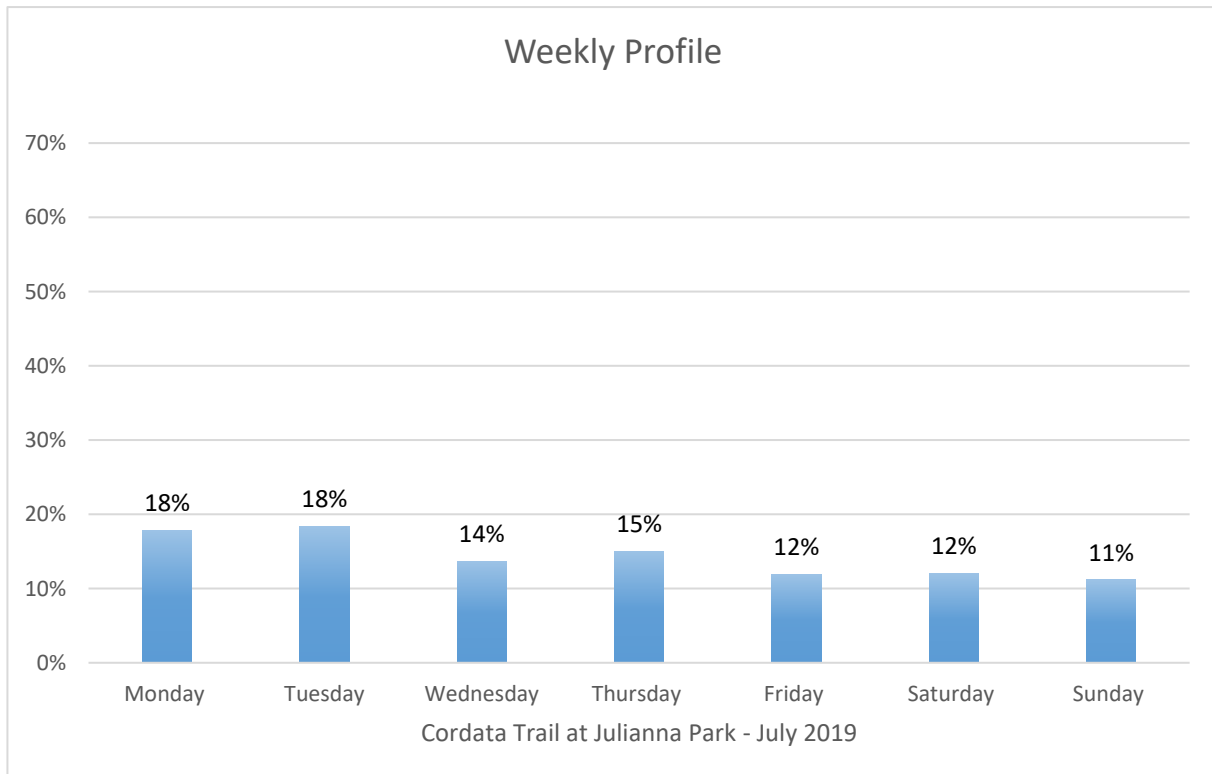

Cordata Trail at Julianna Park - August 2019

Monthly Data

Total Count = 4552

Cordata Trail at Julianna Park - July 2019

Data Summary

Total Count 3,648

Daily Average 140

Average Weekend Day 141

Average Weekday 140

Highest Daily Count 185

Busiest Day of the Week Thursday, July 18, 2019

Weekly Profile

Monday 18%

Tuesday 18%

Wednesday 14%

Thursday 15%

Friday 12%

Saturday 12%

Sunday 11%

Cordata Trail at Julianna Park - July 2019

Monthly Data

Total Count = 3648

Cordata Trail at Julianna Park - June 2019

Data Summary