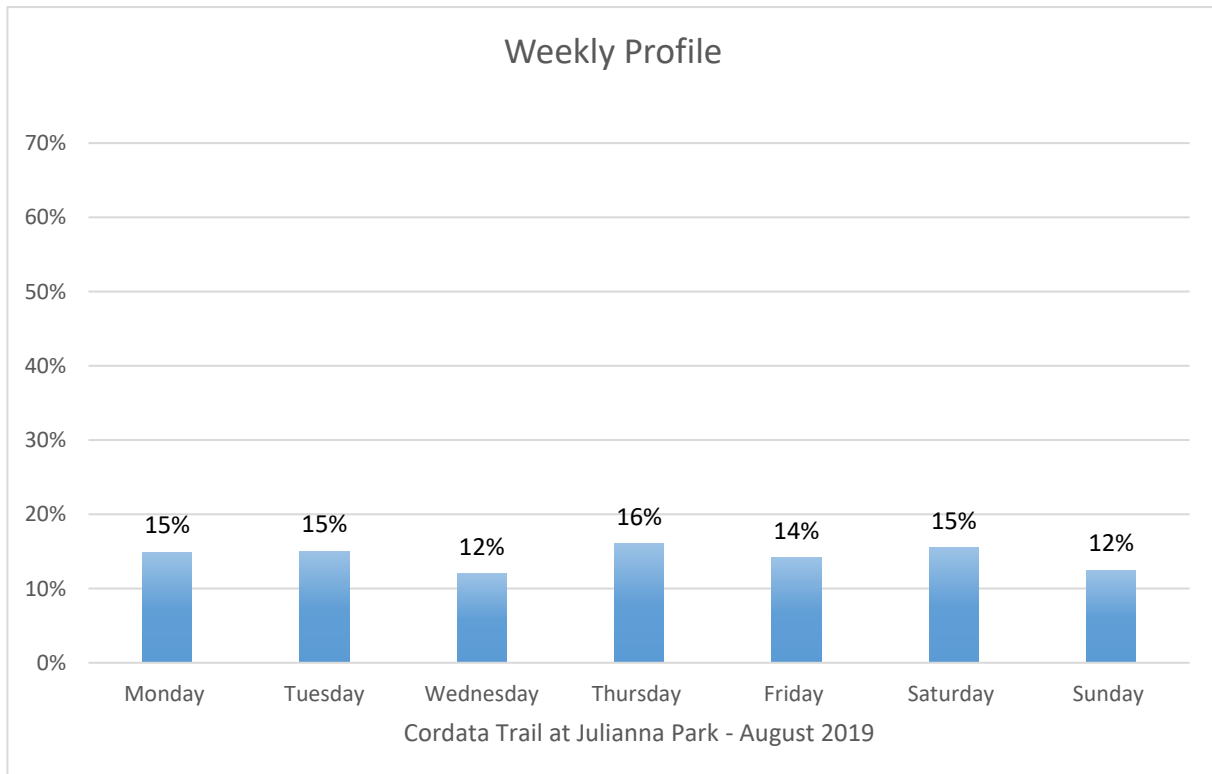

Cordata Trail at Julianna Park - August 2019

Data Summary

Total Count 4,552

Daily Average 147

Average Weekend Day 141

Average Weekday 149

Highest Daily Count 204

Busiest Day of the Week Monday, August 26, 2019

Weekly Profile

Monday 15%

Tuesday 15%

Wednesday 12%

Thursday 16%

Friday 14%

Saturday 15%

Sunday 12%

Cordata Trail at Julianna Park - August 2019

Monthly Data

Total Count = 4552

Cordata Trail at Julianna Park - July 2019

Data Summary

Total Count 3,648

Daily Average 140

Average Weekend Day 141