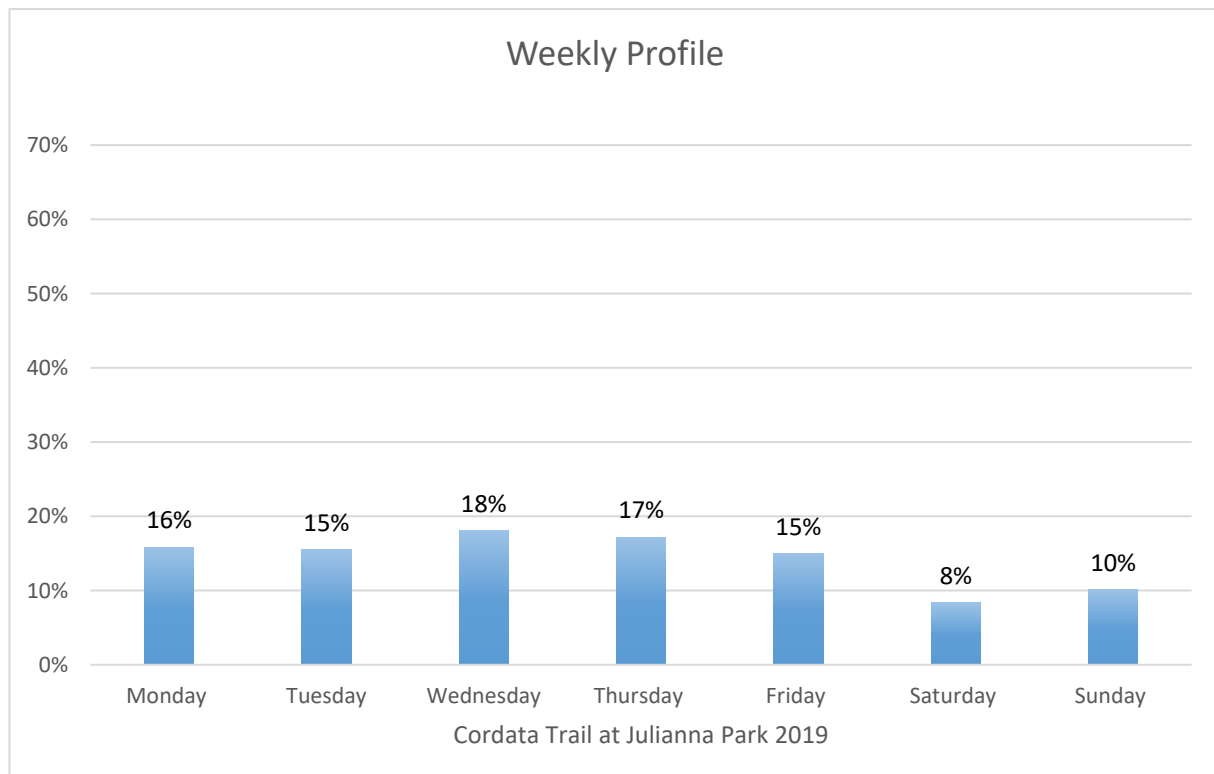

Total Count	4,655
Daily Average	155
Average Weekend Day	151
Average Weekday	157
Highest Daily Count	228
Busiest Day of the Week	Tuesday, June 18, 2019

Weekly Profile

Monday	15%
Tuesday	16%
Wednesday	12%
Thursday	13%
Friday	12%
Saturday	15%
Sunday	17%

Cordata Trail at Julianna Park - June 2019

Monthly Data

Total Count = 4655

Cordata Trail at Julianna Park - May 2019

Data Summary

Total Count	2,737
Daily Average	144
Average Weekend Day	126
Average Weekday	149
Highest Daily Count	201
Busiest Day of the Week	Monday, May 27, 2019

Weekly Profile

Monday	16%
Tuesday	15%
Wednesday	18%
Thursday	17%
Friday	15%
Saturday	8%
Sunday	10%

Cordata Trail at Julianna Park - May 2019

Monthly Data

Total Count = 2737