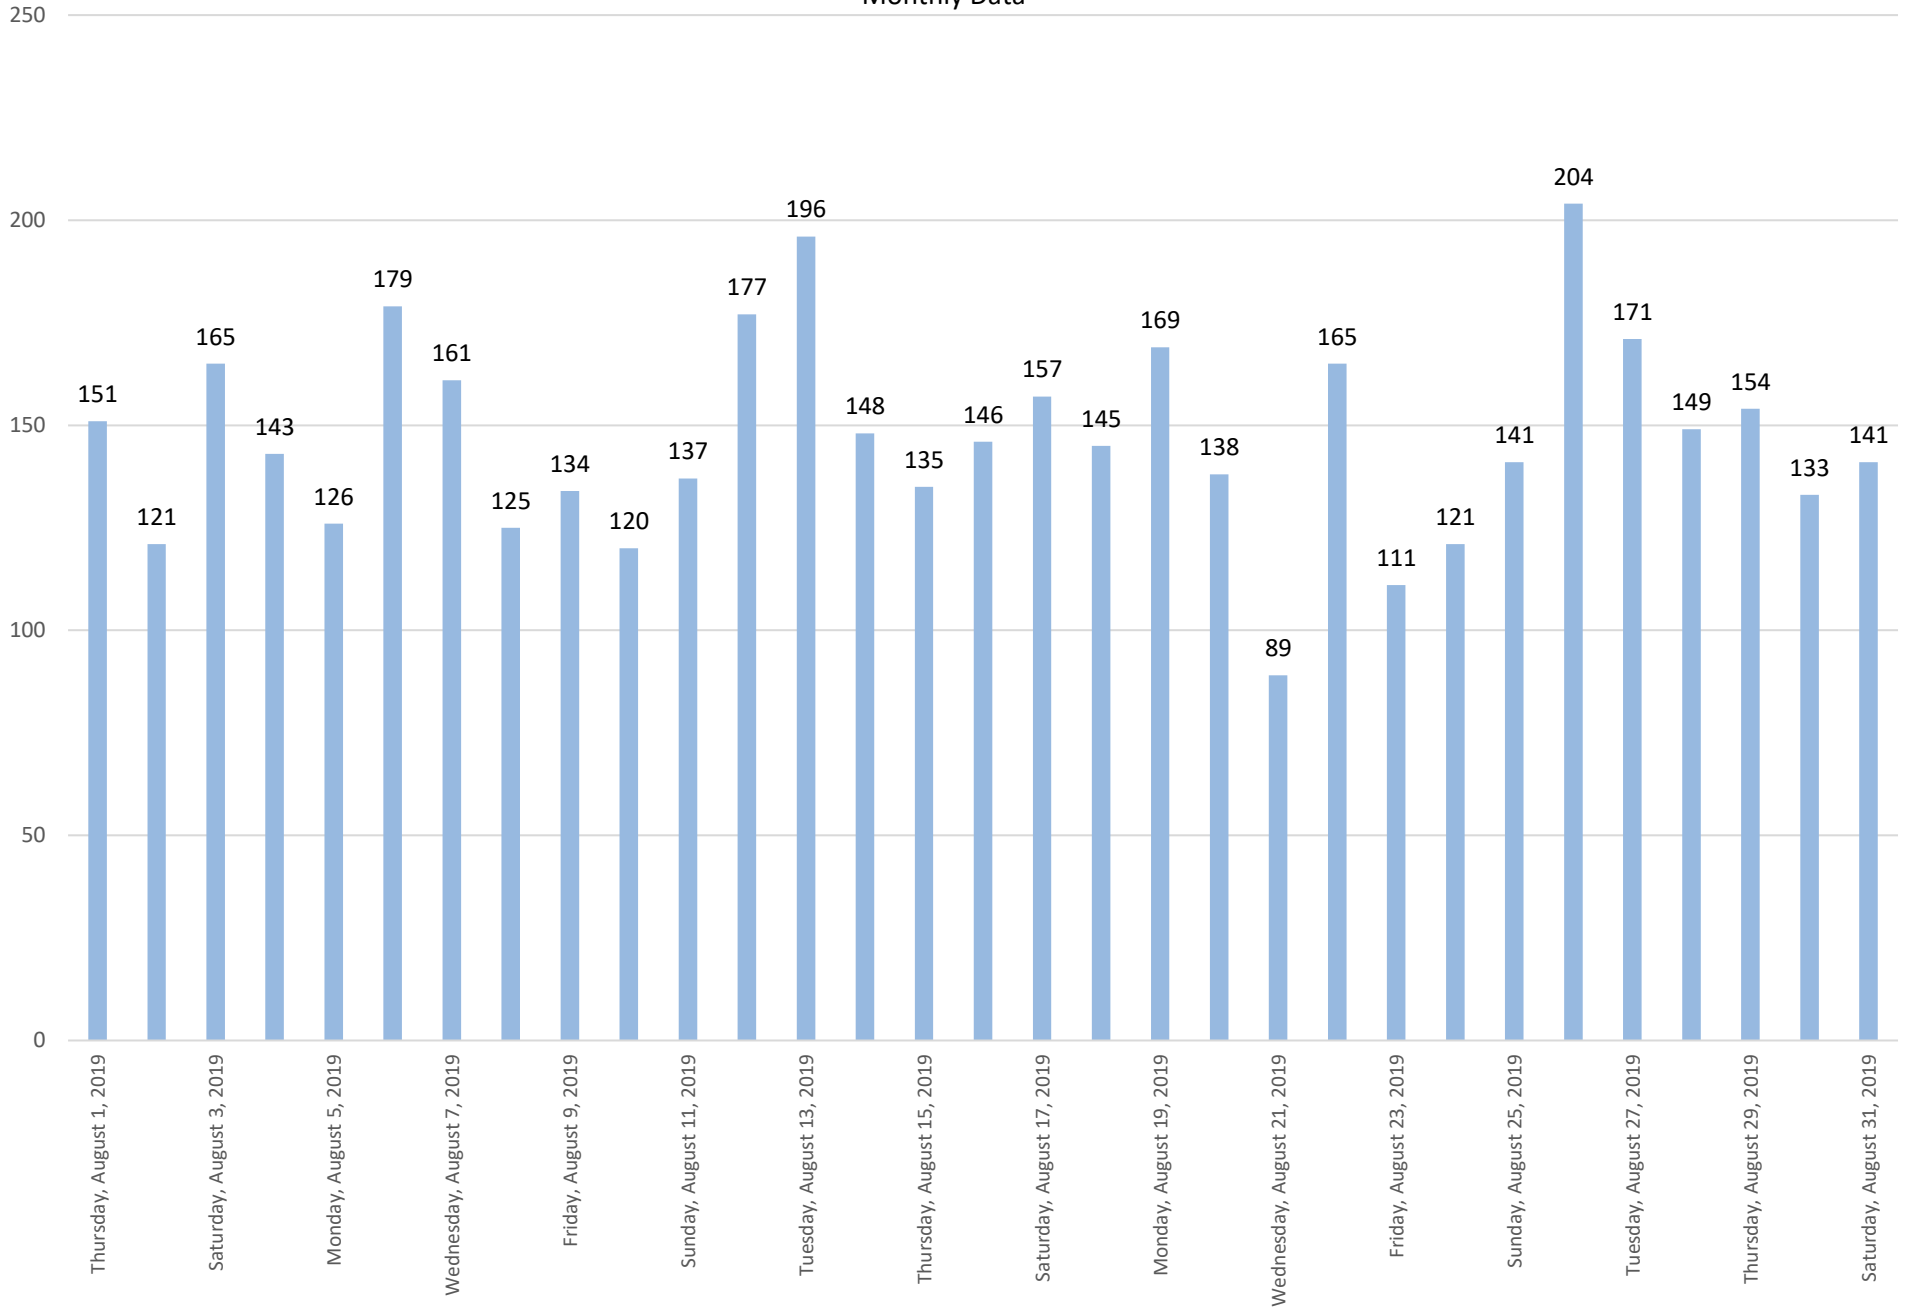

Cordata Trail at Julianna Park - August 2019

Data Summary

Total Count 4,552

Daily Average 147

Average Weekend Day 141

Average Weekday 149

Highest Daily Count 204

Busiest Day of the Week Monday, August 26, 2019

Weekly Profile

Monday 15%

Tuesday 15%

Wednesday 12%

Thursday 16%

Friday 14%

Saturday 15%

Sunday 12%

Cordata Trail at Julianna Park - August 2019

Monthly Data

Total Count = 4552

Cordata Trail at Julianna Park - July 2019

Data Summary

Total Count 3,648

Daily Average 140

Average Weekend Day 141

Average Weekday 140

Highest Daily Count 185

Busiest Day of the Week Thursday, July 18, 2019

Weekly Profile

Monday 18%

Tuesday 18%

Wednesday 14%

Thursday 15%