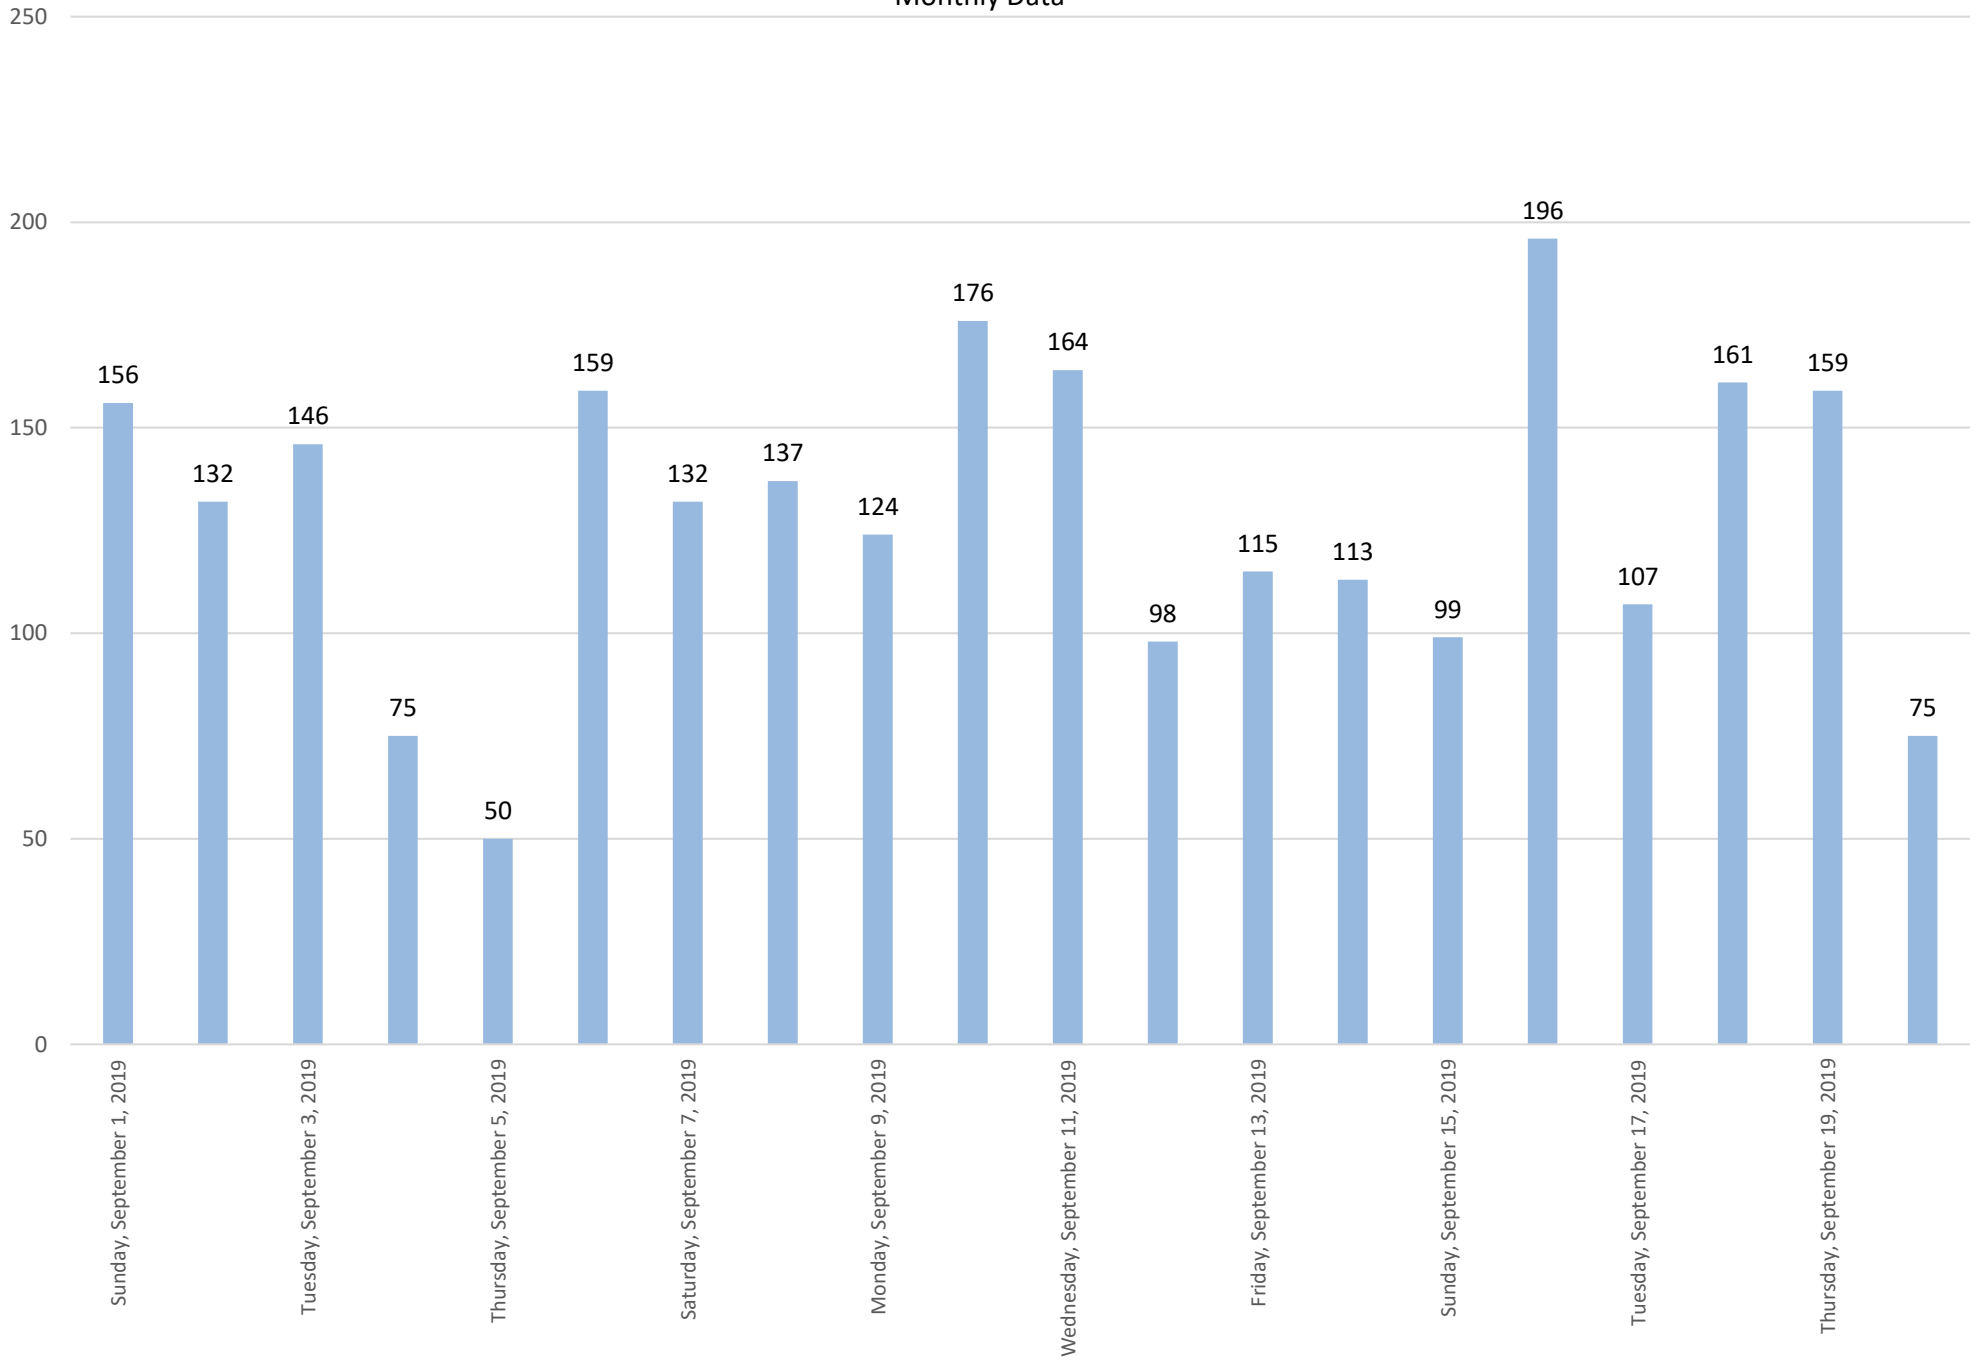

Daily Average 129

Average Weekend Day 127

Average Weekday 129

Highest Daily Count 196

Busiest Day of the Week Monday, September 16, 2019

Weekly Profile

Monday 18%

Tuesday 17%

Wednesday 16%

Thursday 12%

Friday 14%

Saturday 10%

Sunday 15%

Cordata Trail at Julianna Park - September 2019

Monthly Data

Total Count = 2574

Cordata Trail at Julianna Park - August 2019

Data Summary

Total Count 4,552

Daily Average 147

Average Weekend Day 141

Average Weekday 149

Highest Daily Count 204

Busiest Day of the Week Monday, August 26, 2019

Weekly Profile

Monday 15%

Tuesday 15%

Wednesday 12%

Thursday 16%

Friday 14%

Saturday 15%

Sunday 12%