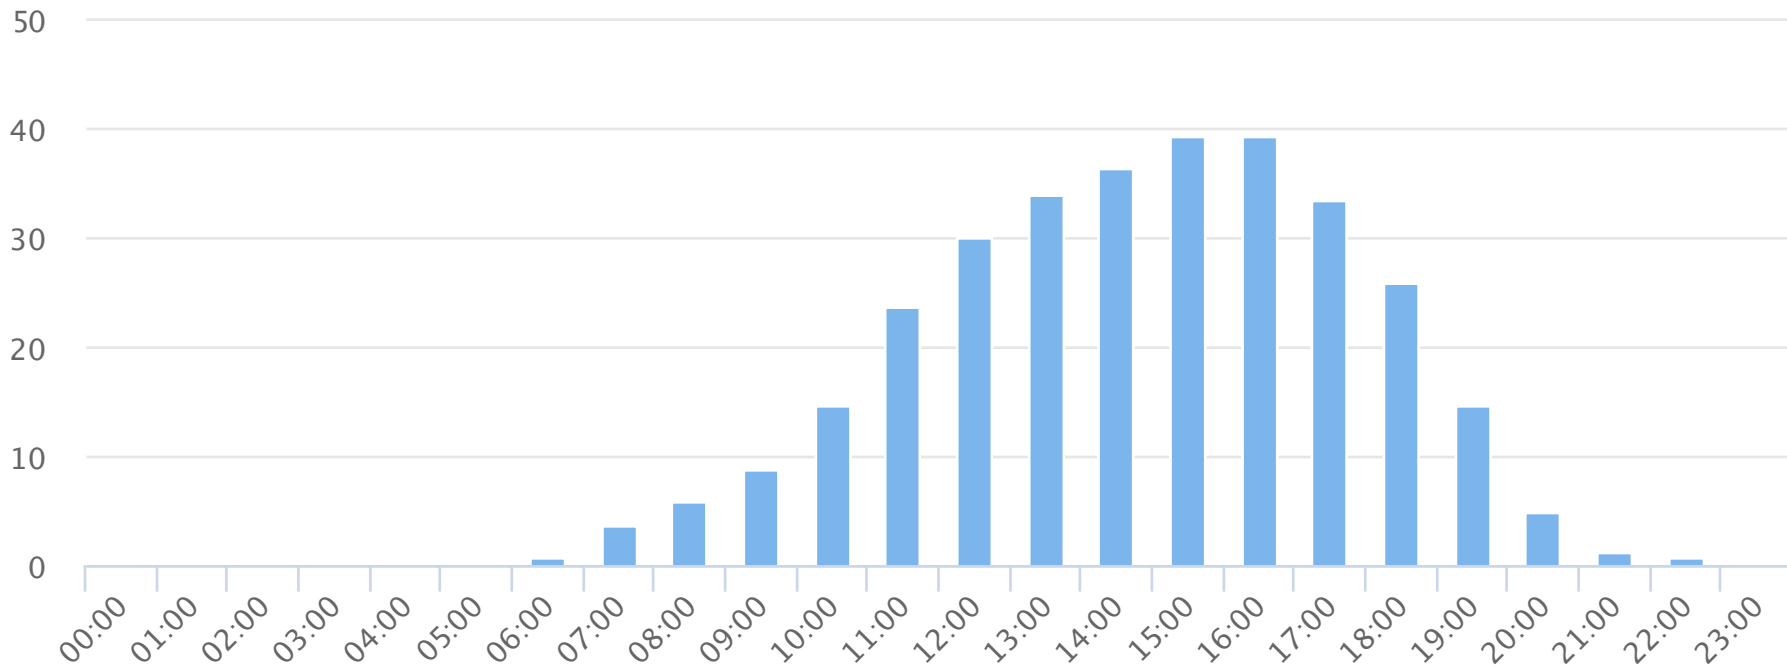

Months of the year

2020-01-01 to 2020-04-09

Monthly averages

Site Name	Average	Median	STDV	Min	Max
Blvd Park Restroom (D)	8,460.0	9,295.6	2,724.7	4,188.8	11,060.0

(D) = divide by 2 applied

Days of the week

2020-01-01 to 2020-04-09

Daily averages

Site Name	Average	Median	STDV	Min	Max
Blvd Park Restroom (D)	314.7	301.4	80.2	211.8	438.1

(D) = divide by 2 applied

Hours of the day

2020-01-01 to 2020-04-09

Hourly averages