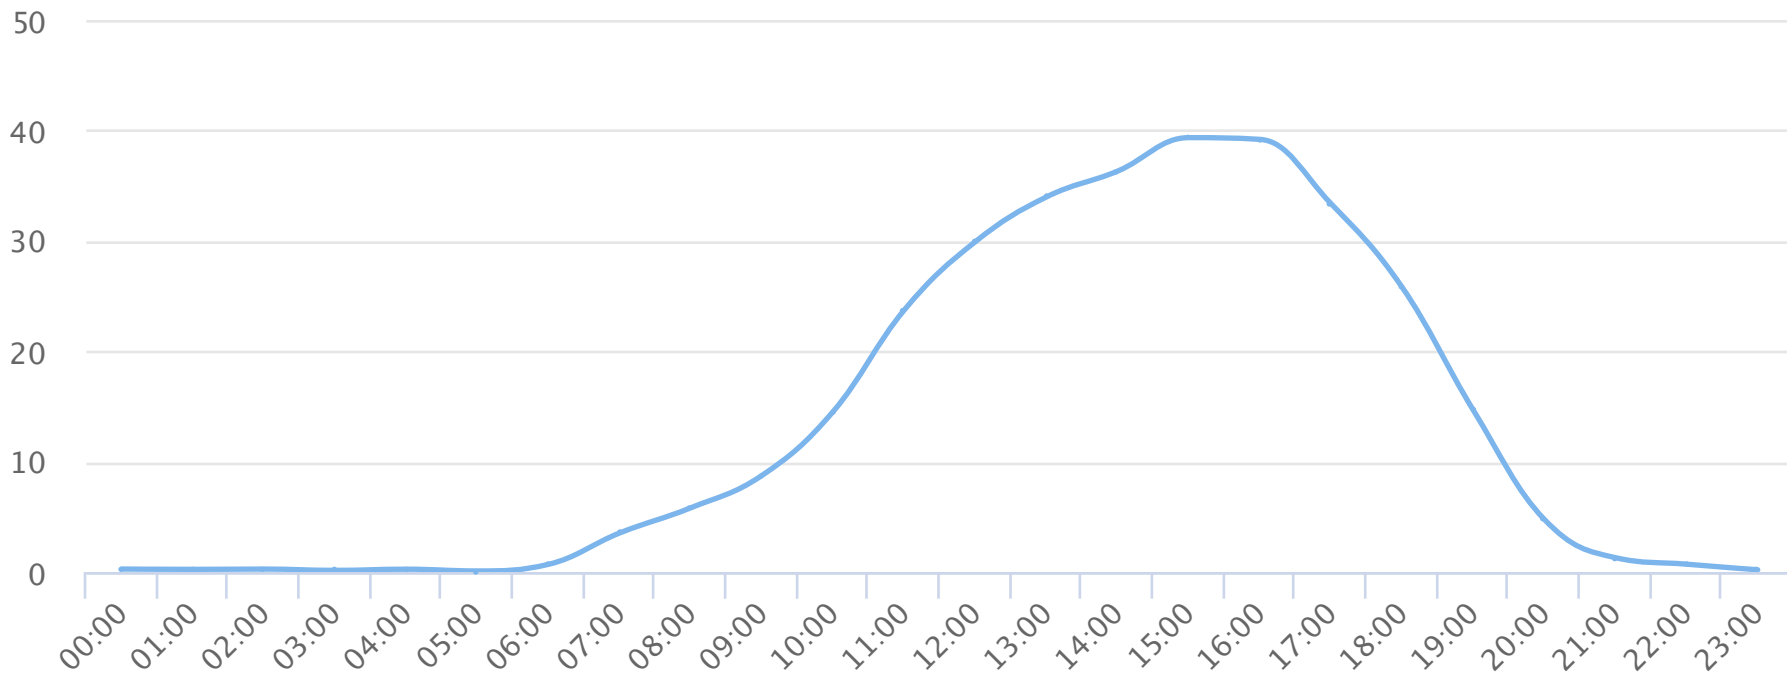

Months of the year

2020-01-01 to 2020-04-09

Monthly averages

Site Name	Average	Median	STDV	Min	Max
Blvd Park Restroom (D)	8,460.0	9,295.6	2,724.7	4,188.8	11,060.0

(D) = divide by 2 applied

Days of the week

2020-01-01 to 2020-04-09

Daily averages

Site Name	Average	Median	STDV	Min	Max
Blvd Park Restroom (D)	314.7	301.4	80.2	211.8	438.1

(D) = divide by 2 applied

Hours of the day

2020-01-01 to 2020-04-09

Hourly averages

Site Name	Average	Median	STDV	Min	Max
Bldv Park Restroom (D)	13.2	5.3	14.7	0.1	39.3

(D) = divide by 2 applied