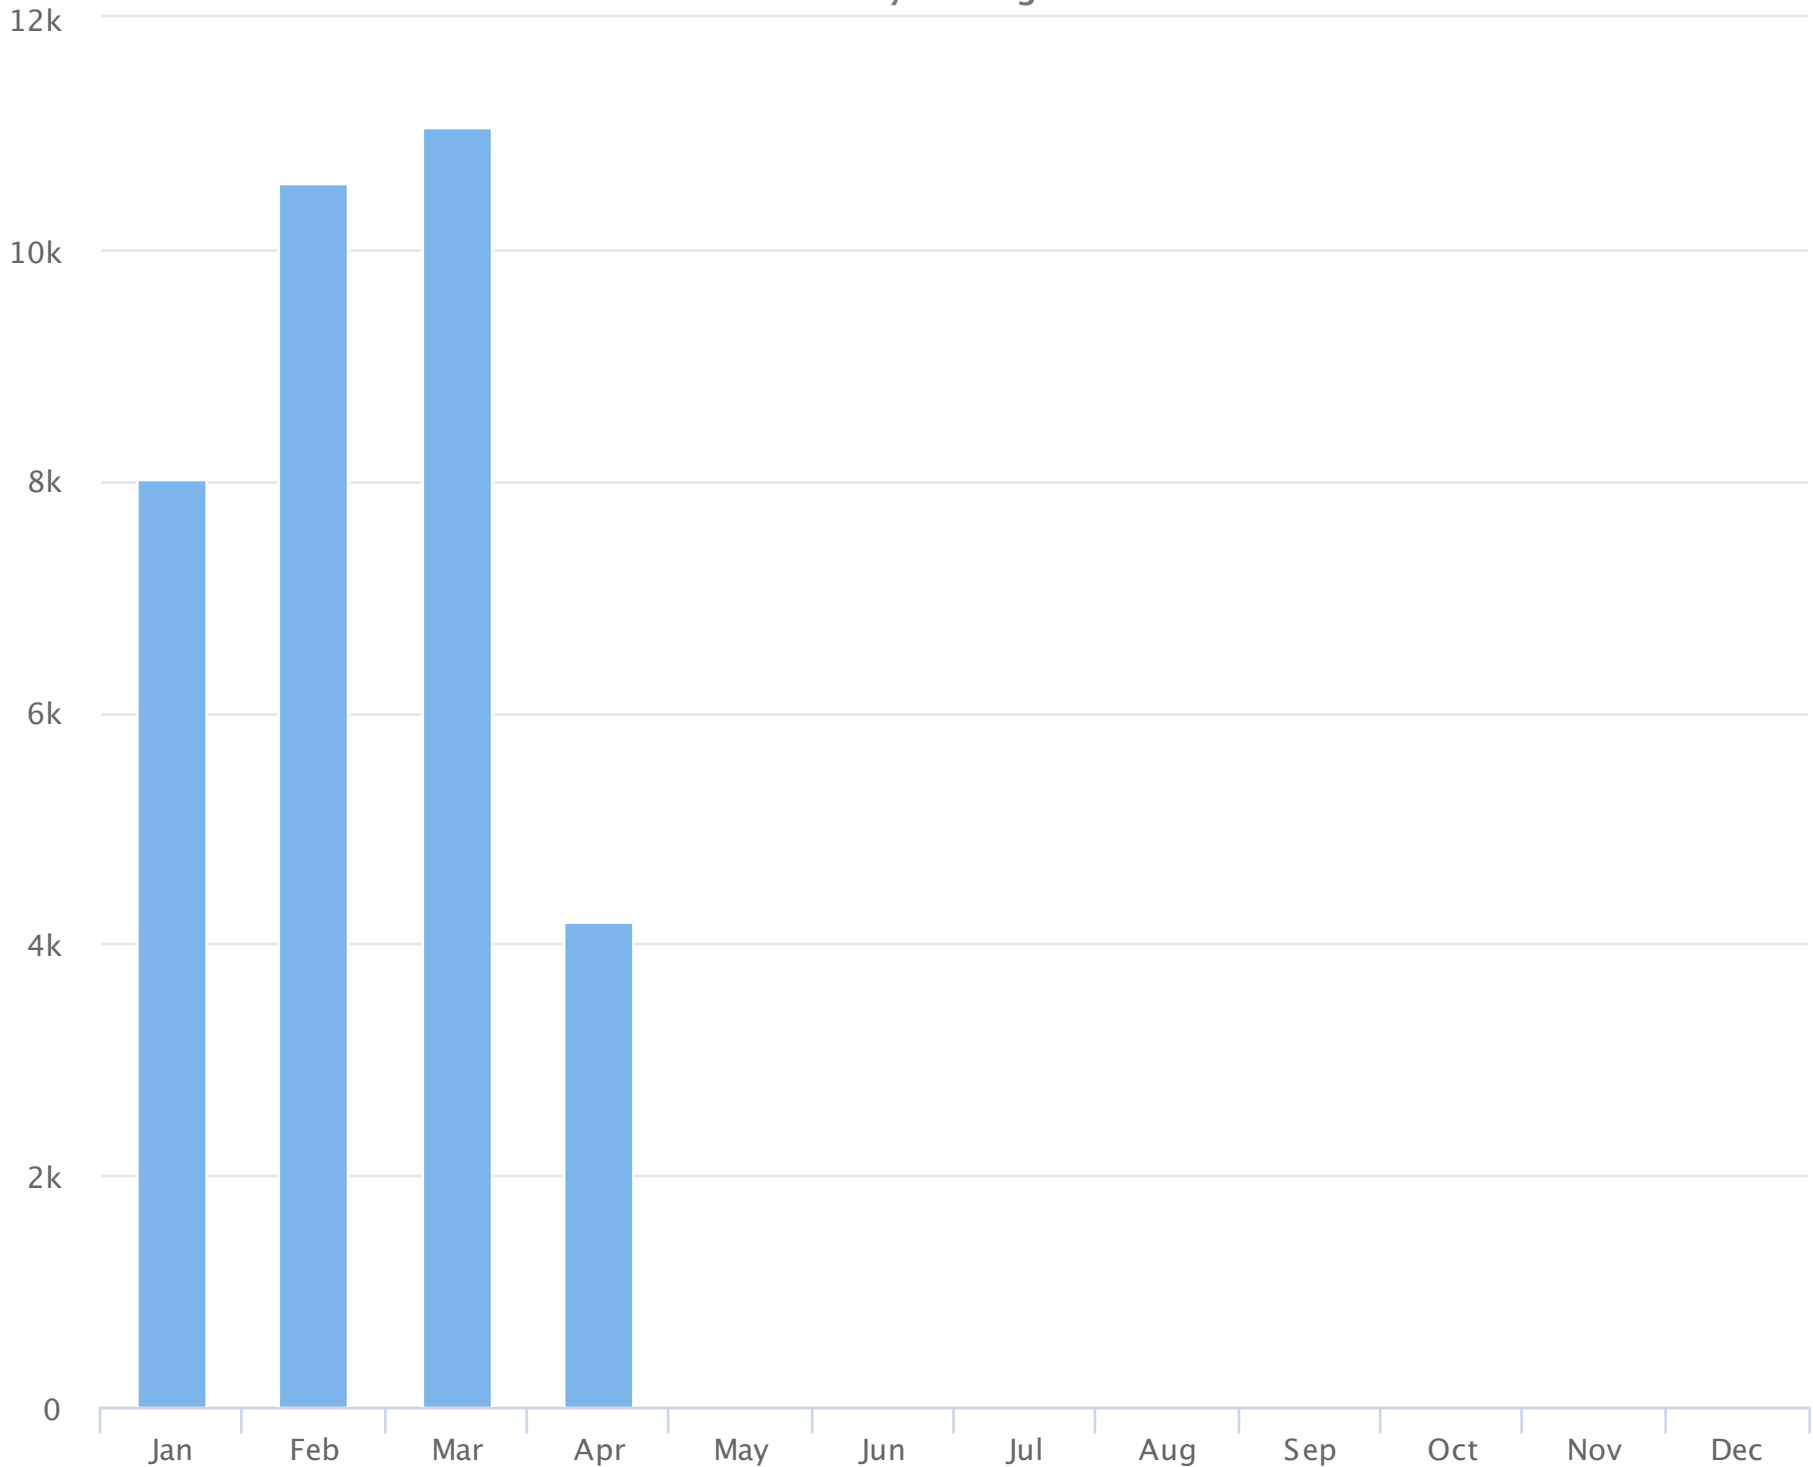

Months of the year

2020-01-01 to 2020-04-09

Monthly averages

Site Name	Average	Median	STDV	Min	Max
Blvd Park Restroom (D)	8,460.0	9,295.6	2,724.7	4,188.8	11,060.0

(D) = divide by 2 applied

Days of the week

2020-01-01 to 2020-04-09

Daily averages

Site Name	Average	Median	STDV	Min	Max
Blvd Park Restroom (D)	314.7	301.4	80.2	211.8	438.1

(D) = divide by 2 applied

Hours of the day

2020-01-01 to 2020-04-09

Hourly averages