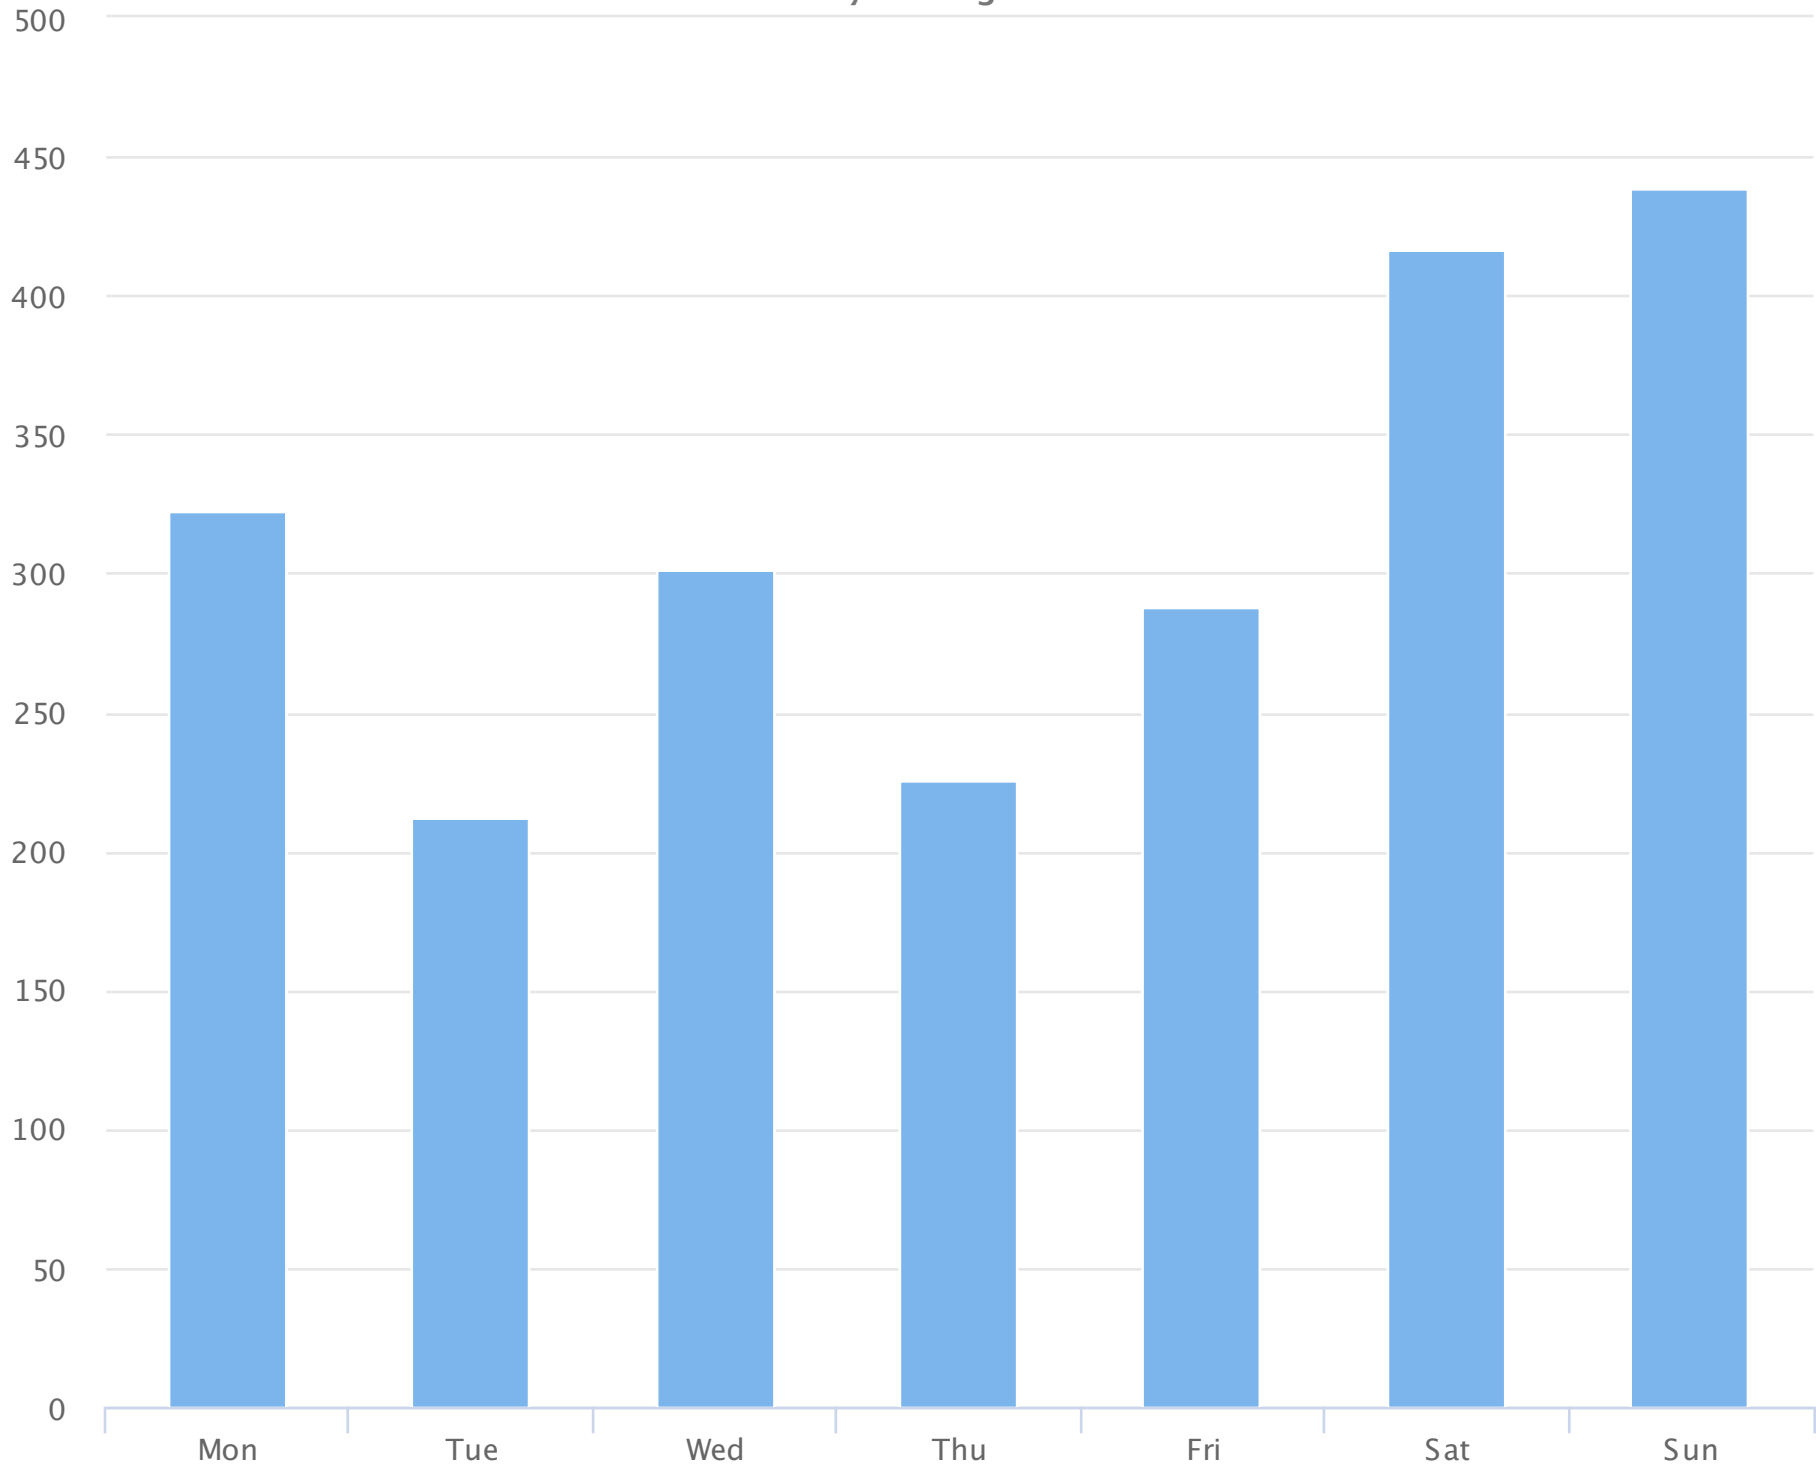

Months of the year

2020-01-01 to 2020-04-09

Monthly averages

Site Name	Average	Median	STDV	Min	Max
Blvd Park Restroom (D)	8,460.0	9,295.6	2,724.7	4,188.8	11,060.0

(D) = divide by 2 applied

Days of the week

2020-01-01 to 2020-04-09

Daily averages

Site Name	Average	Median	STDV	Min	Max
Blvd Park Restroom (D)	314.7	301.4	80.2	211.8	438.1

(D) = divide by 2 applied

Hours of the day

2020-01-01 to 2020-04-09

Hourly averages

Site Name	Average	Median	STDV	Min	Max
Bldv Park Restroom (D)	13.2	5.3	14.7	0.1	39.3

(D) = divide by 2 applied