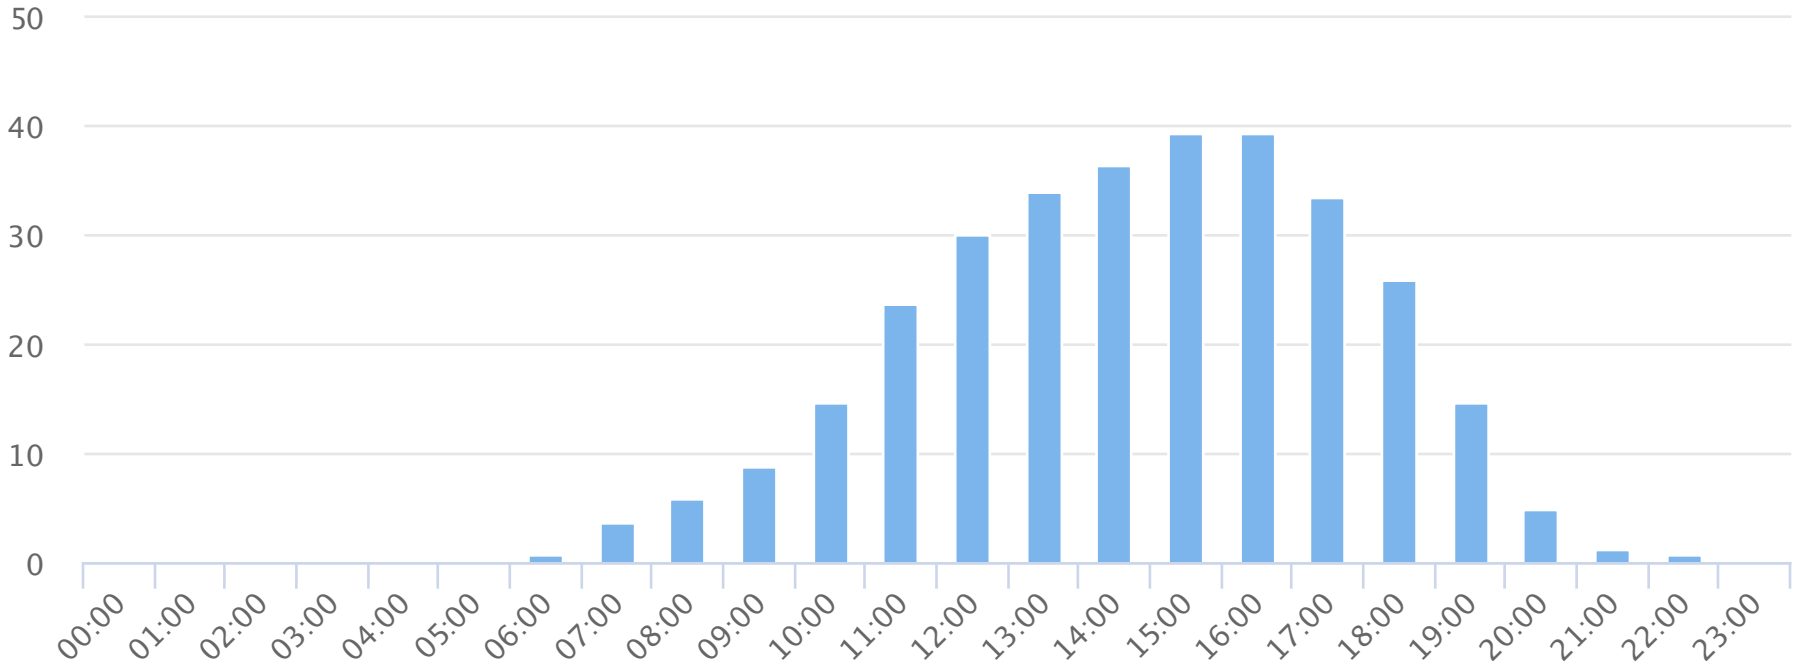

Months of the year

2020-01-01 to 2020-04-09

Monthly averages

Site Name	Average	Median	STDV	Min	Max
Blvd Park Restroom (D)	8,460.0	9,295.6	2,724.7	4,188.8	11,060.0

(D) = divide by 2 applied

Days of the week

2020-01-01 to 2020-04-09

Daily averages

Site Name	Average	Median	STDV	Min	Max
Blvd Park Restroom (D)	314.7	301.4	80.2	211.8	438.1

(D) = divide by 2 applied

Hours of the day

2020-01-01 to 2020-04-09

Hourly averages