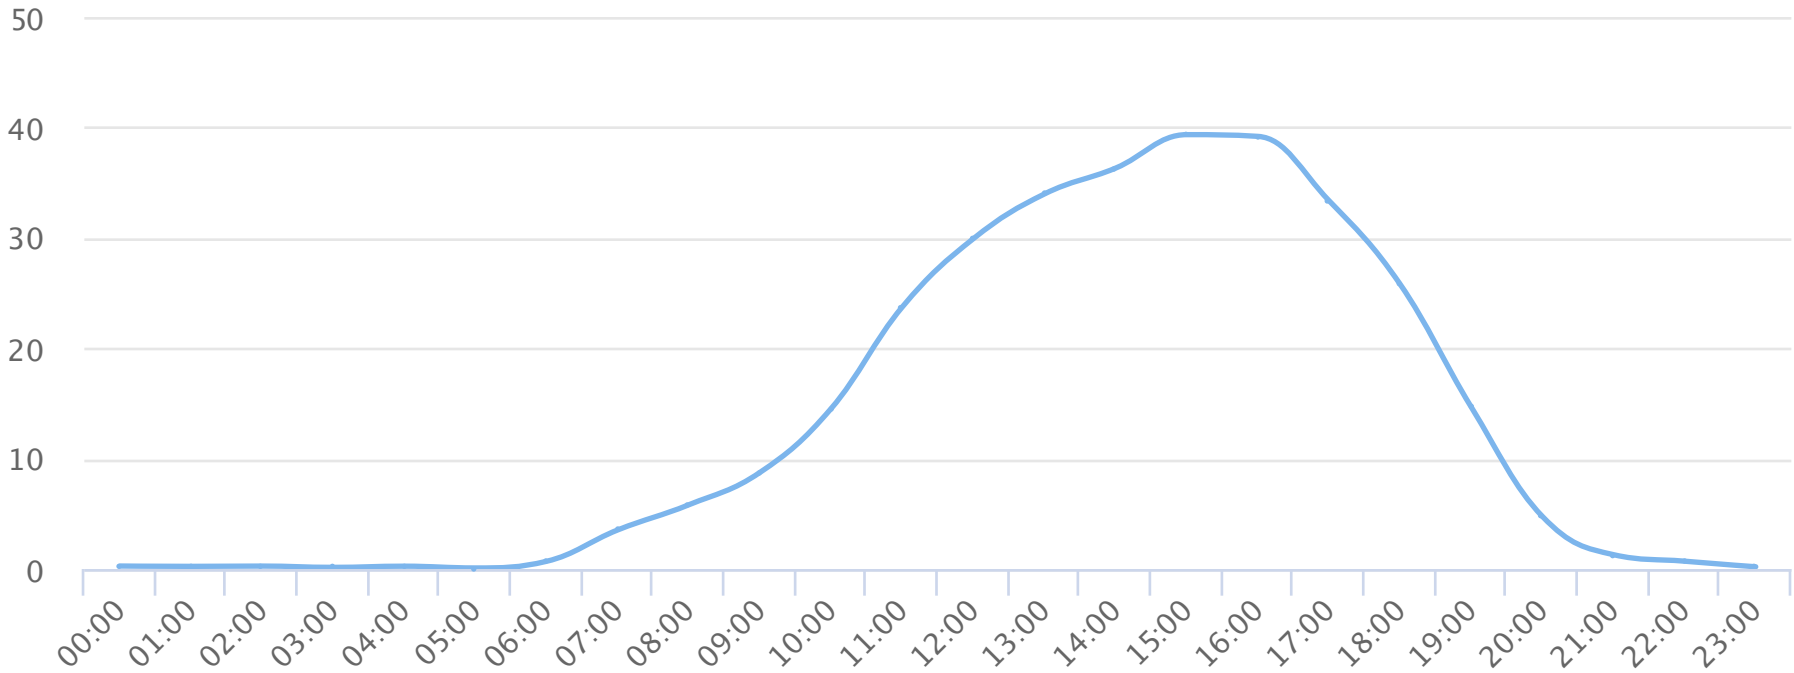

Months of the year

2020-01-01 to 2020-04-09

Monthly averages

Site Name	Average	Median	STDV	Min	Max
Blvd Park Restroom (D)	8,460.0	9,295.6	2,724.7	4,188.8	11,060.0

(D) = divide by 2 applied

Days of the week

2020-01-01 to 2020-04-09

Daily averages

Site Name	Average	Median	STDV	Min	Max
Blvd Park Restroom (D)	314.7	301.4	80.2	211.8	438.1

(D) = divide by 2 applied

Hours of the day

2020-01-01 to 2020-04-09

Hourly averages

Site Name	Average	Median	STDV	Min	Max
Bldv Park Restroom (D)	13.2	5.3	14.7	0.1	39.3

(D) = divide by 2 applied