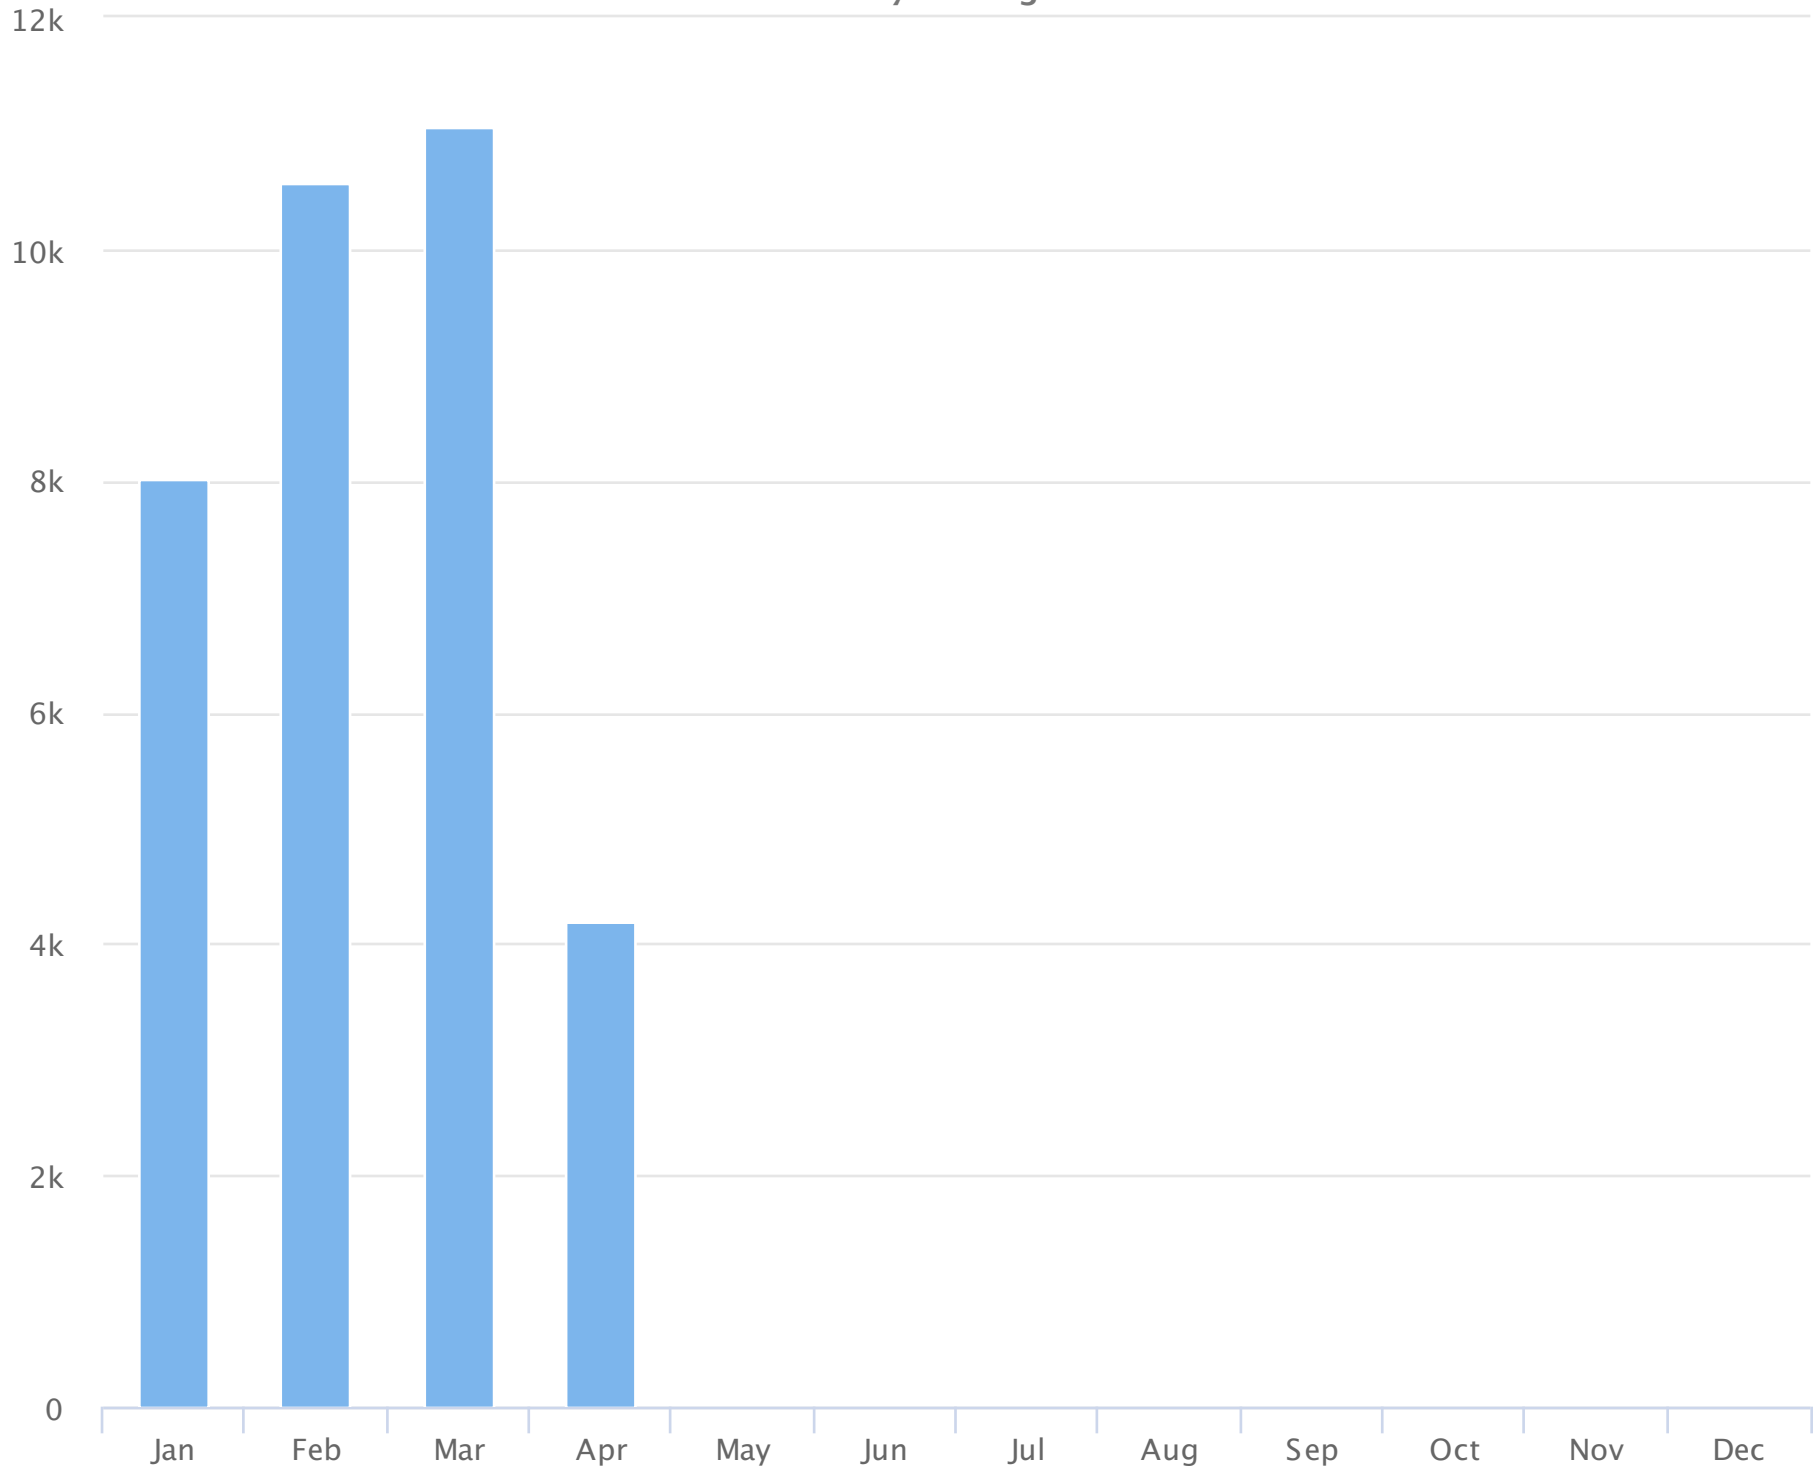

Months of the year

2020-01-01 to 2020-04-09

Monthly averages

Site Name	Average	Median	STDV	Min	Max
Blvd Park Restroom (D)	8,460.0	9,295.6	2,724.7	4,188.8	11,060.0

(D) = divide by 2 applied

Days of the week

2020-01-01 to 2020-04-09

Daily averages

Site Name	Average	Median	STDV	Min	Max
Blvd Park Restroom (D)	314.7	301.4	80.2	211.8	438.1

(D) = divide by 2 applied

Hours of the day

2020-01-01 to 2020-04-09

Hourly averages