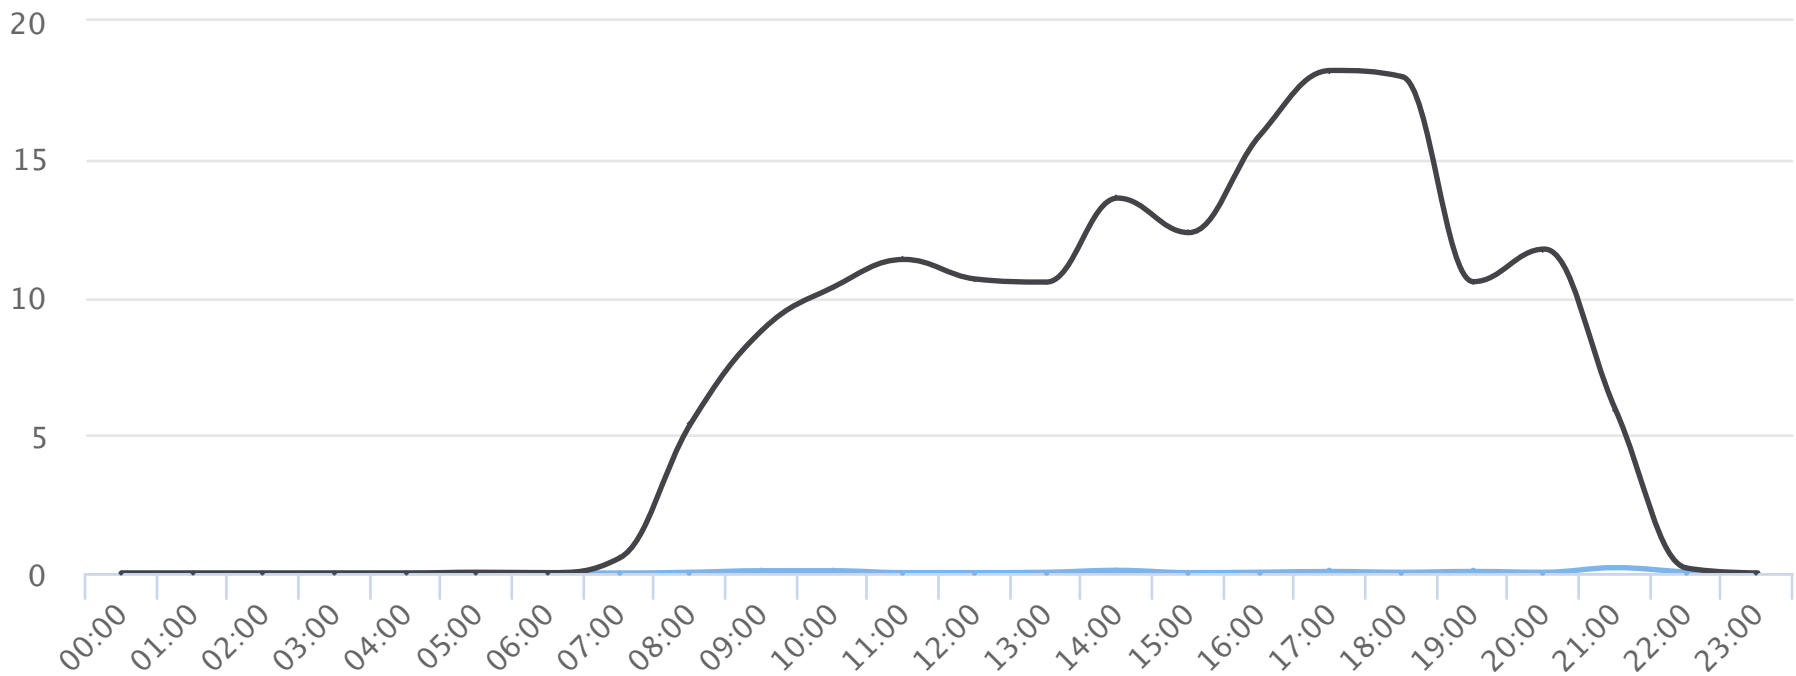

Days of the week

2020-01-01 to 2020-03-13

Daily averages

Site Name	Average	Median	STDV	Min	Max
Civic Field Main Gates	0.8	0.5	0.8	0.1	2.4
Civic Field West Gate	160.0	157.6	23.8	125.9	202.7

Hours of the day

2020-01-01 to 2020-03-13

Hourly averages

Site Name	Average	Median	STDV	Min	Max
Civic Field Main Gates	0.1	0.0	0.0	0.0	0.2
Civic Field West Gate	9.1	10.5	5.8	0.0	18.2