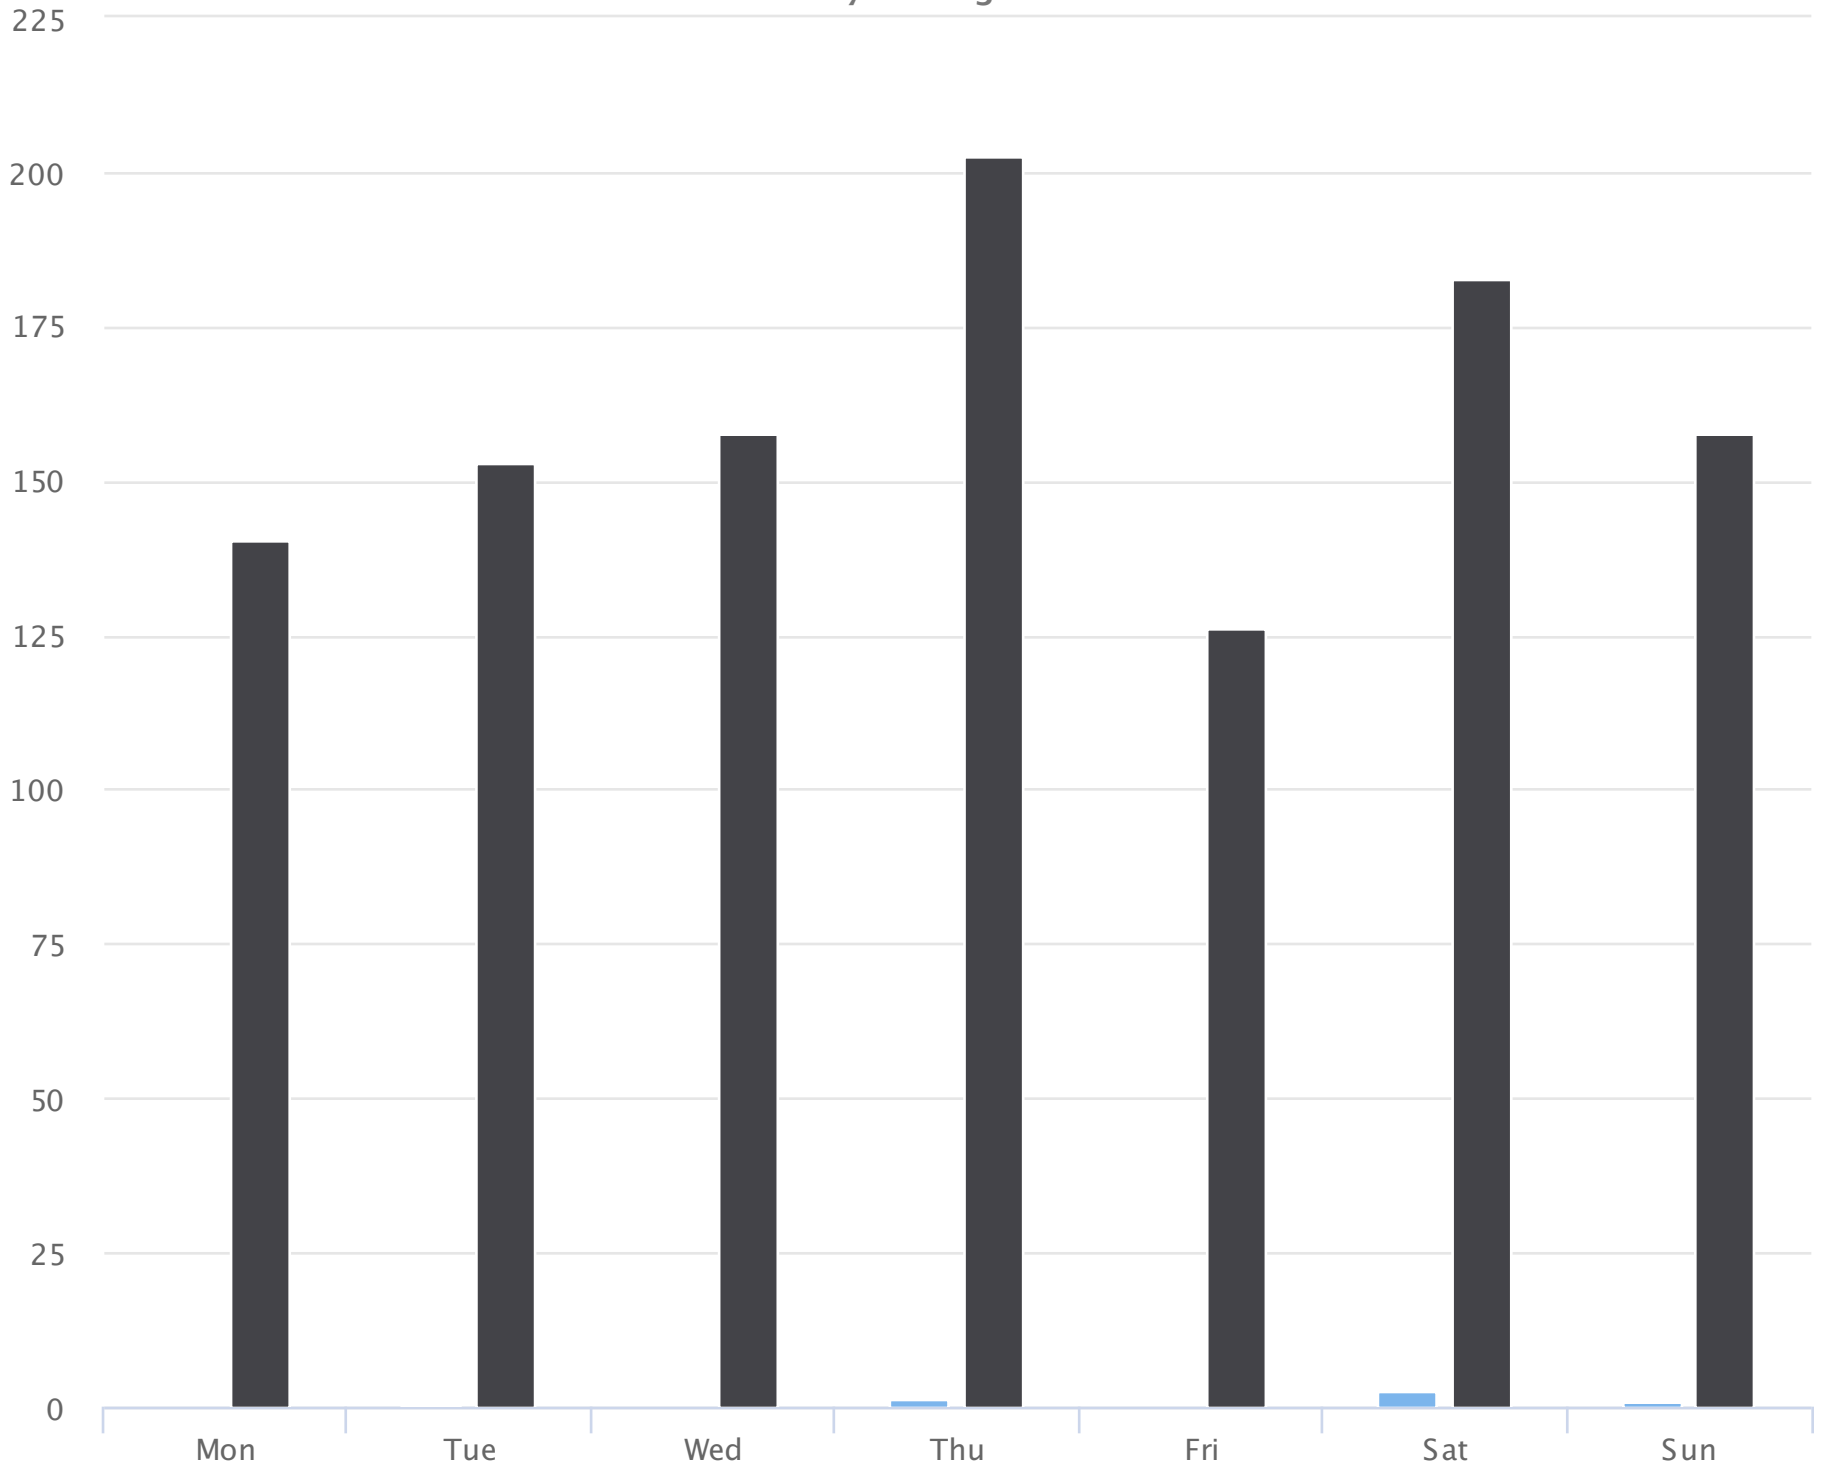

Months of the year

2020-01-01 to 2020-03-13

Monthly averages

Site Name	Average	Median	STDV	Min	Max
Civic Field Main Gates	25.1	27.0	5.7	17.4	31.0
Civic Field West Gate	5,301.3	4,884.6	1,551.6	3,644.0	7,375.4

Days of the week

2020-01-01 to 2020-03-13

Daily averages

Site Name	Average	Median	STDV	Min	Max
Civic Field Main Gates	0.8	0.5	0.8	0.1	2.4
Civic Field West Gate	160.0	157.6	23.8	125.9	202.7

Hours of the day

2020-01-01 to 2020-03-13

Hourly averages

Site Name	Average	Median	STDV	Min	Max
Civic Field Main Gates	0.1	0.0	0.0	0.0	0.2
Civic Field West Gate	9.1	10.5	5.8	0.0	18.2