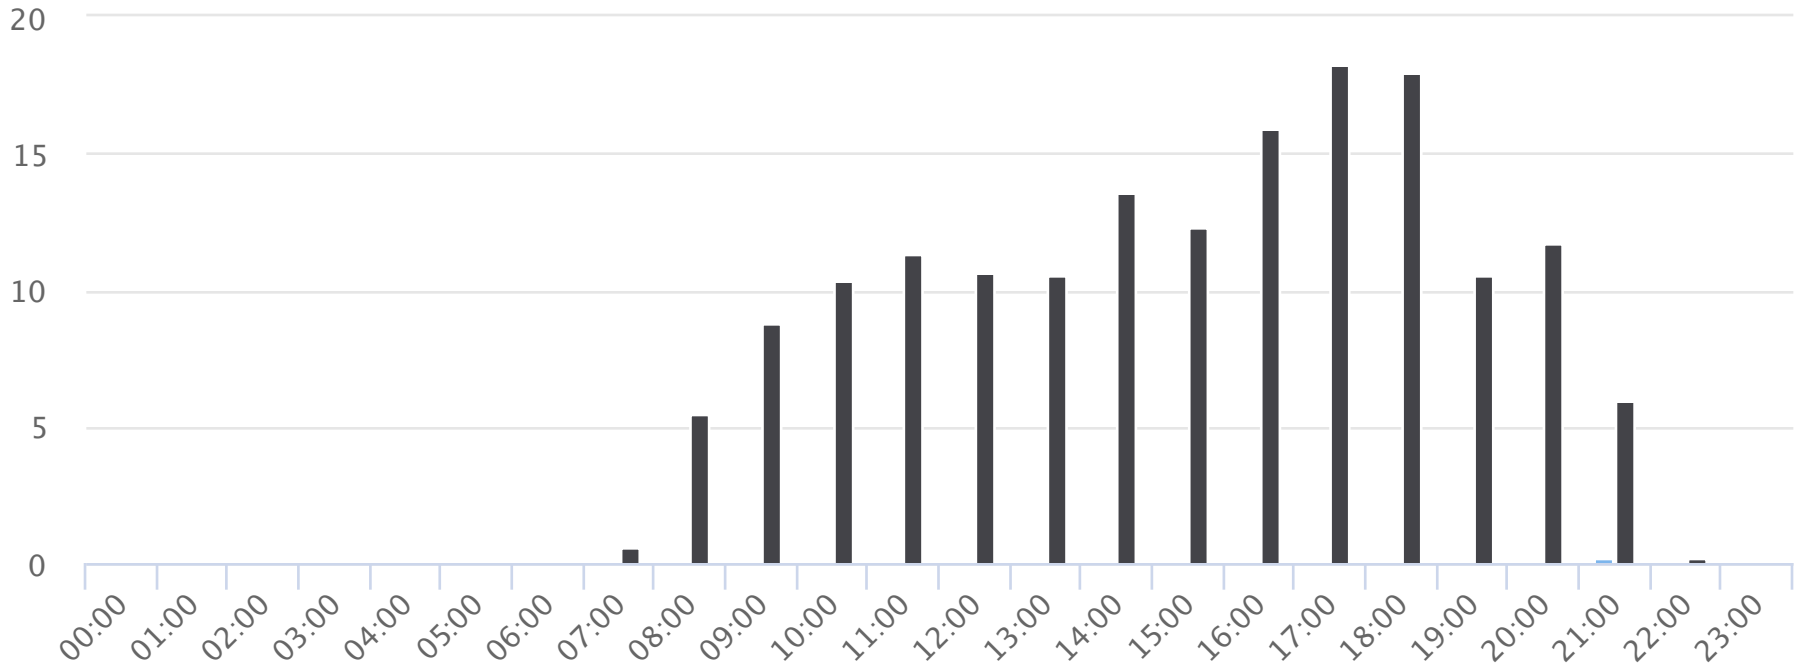

Days of the week

2020-01-01 to 2020-03-13

Daily averages

Site Name	Average	Median	STDV	Min	Max
Civic Field Main Gates	0.8	0.5	0.8	0.1	2.4
Civic Field West Gate	160.0	157.6	23.8	125.9	202.7

Hours of the day

2020-01-01 to 2020-03-13

Hourly averages

Site Name	Average	Median	STDV	Min	Max
Civic Field Main Gates	0.1	0.0	0.0	0.0	0.2
Civic Field West Gate	9.1	10.5	5.8	0.0	18.2