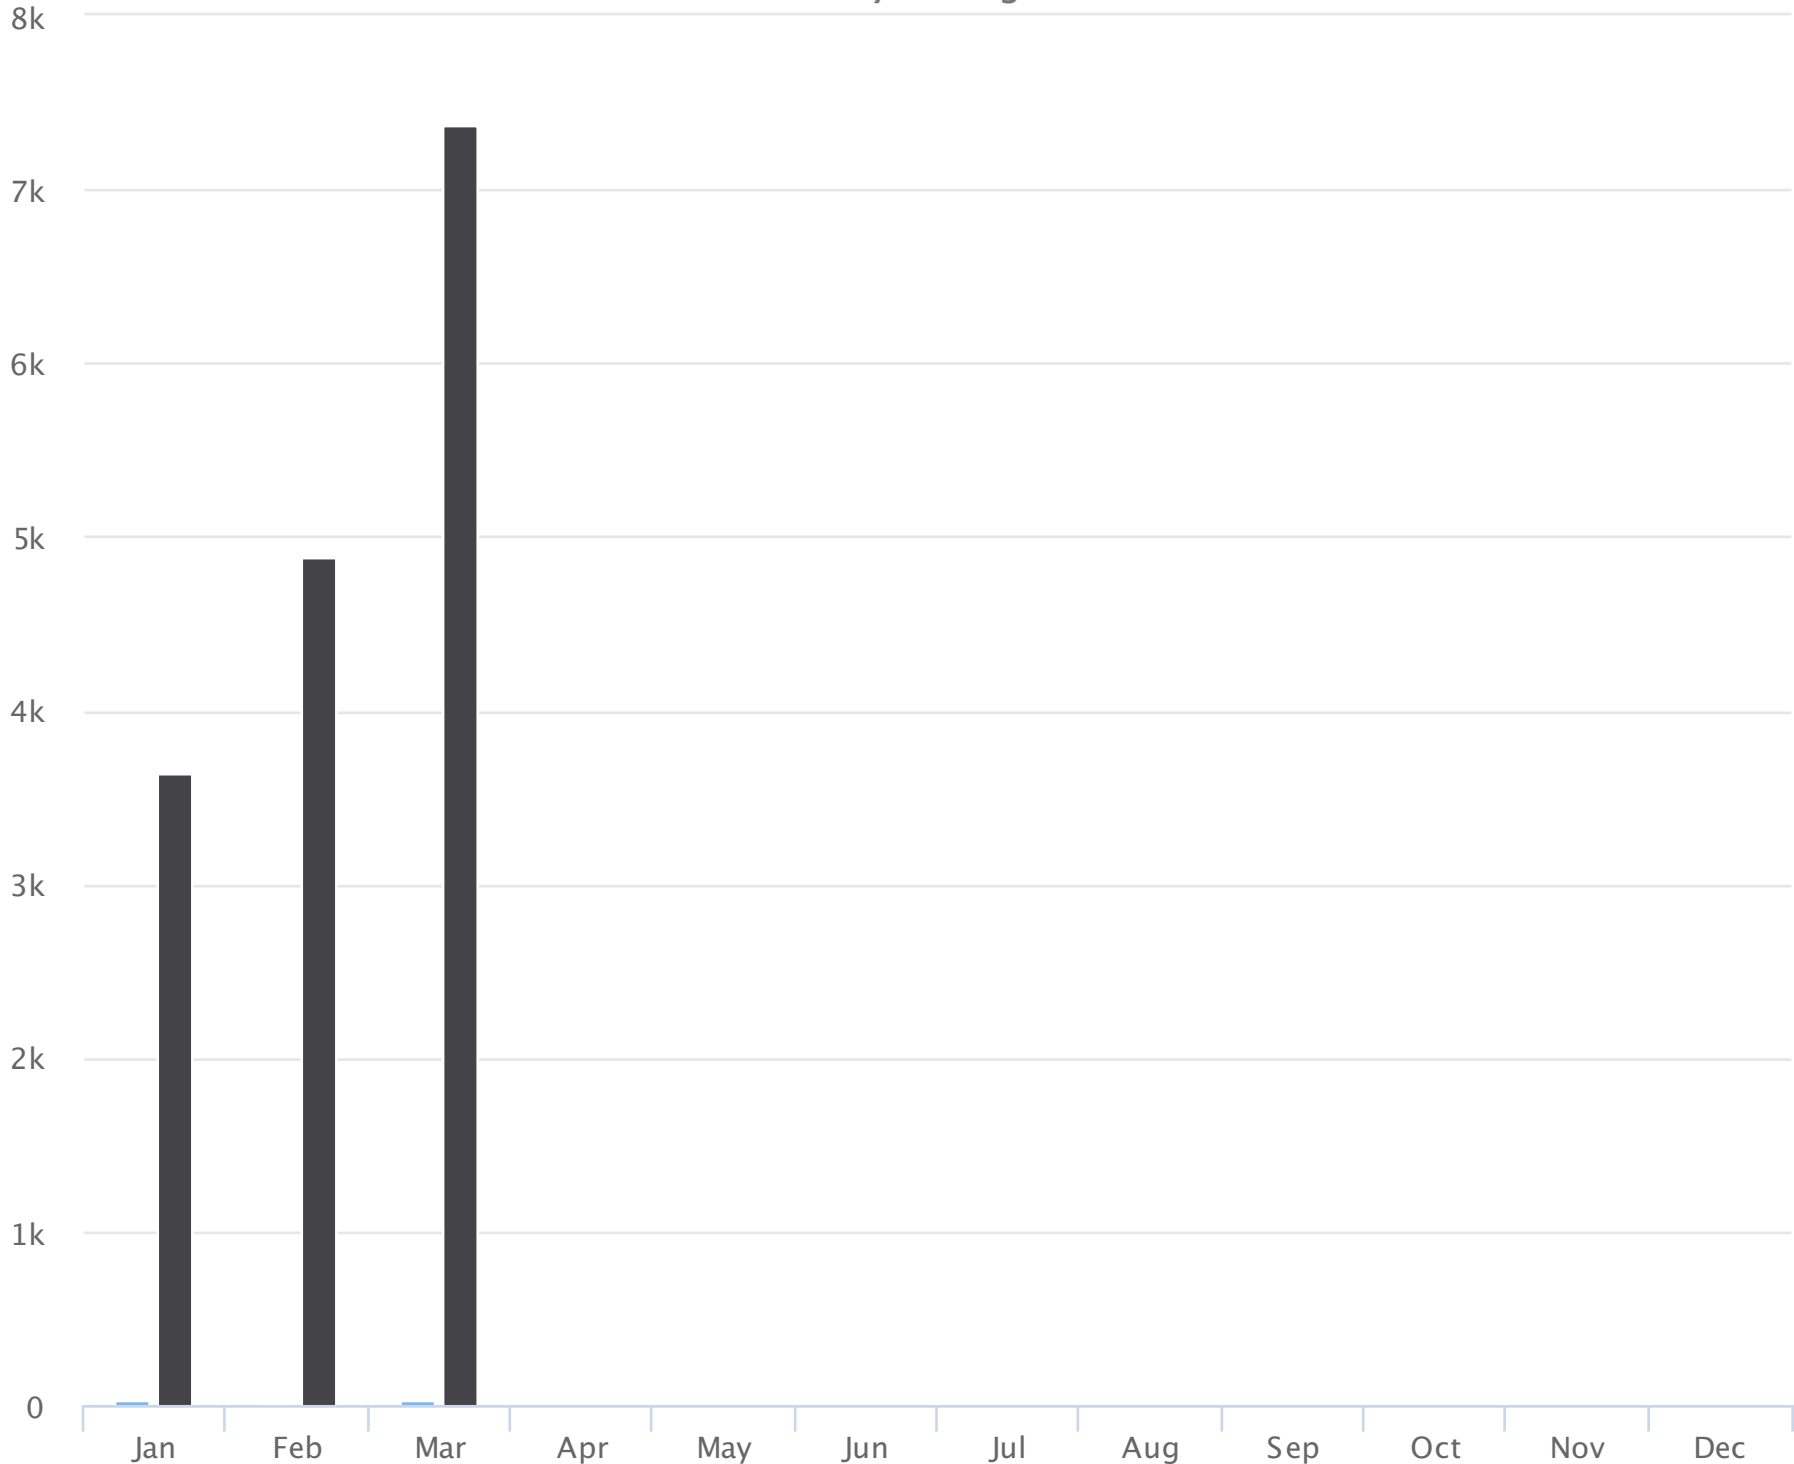

Months of the year

2020-01-01 to 2020-03-13

Monthly averages

Site Name	Average	Median	STDV	Min	Max
Civic Field Main Gates	25.1	27.0	5.7	17.4	31.0
Civic Field West Gate	5,301.3	4,884.6	1,551.6	3,644.0	7,375.4

Days of the week

2020-01-01 to 2020-03-13

Daily averages

Site Name	Average	Median	STDV	Min	Max
Civic Field Main Gates	0.8	0.5	0.8	0.1	2.4
Civic Field West Gate	160.0	157.6	23.8	125.9	202.7

Hours of the day

2020-01-01 to 2020-03-13

Hourly averages

Site Name	Average	Median	STDV	Min	Max
Civic Field Main Gates	0.1	0.0	0.0	0.0	0.2
Civic Field West Gate	9.1	10.5	5.8	0.0	18.2