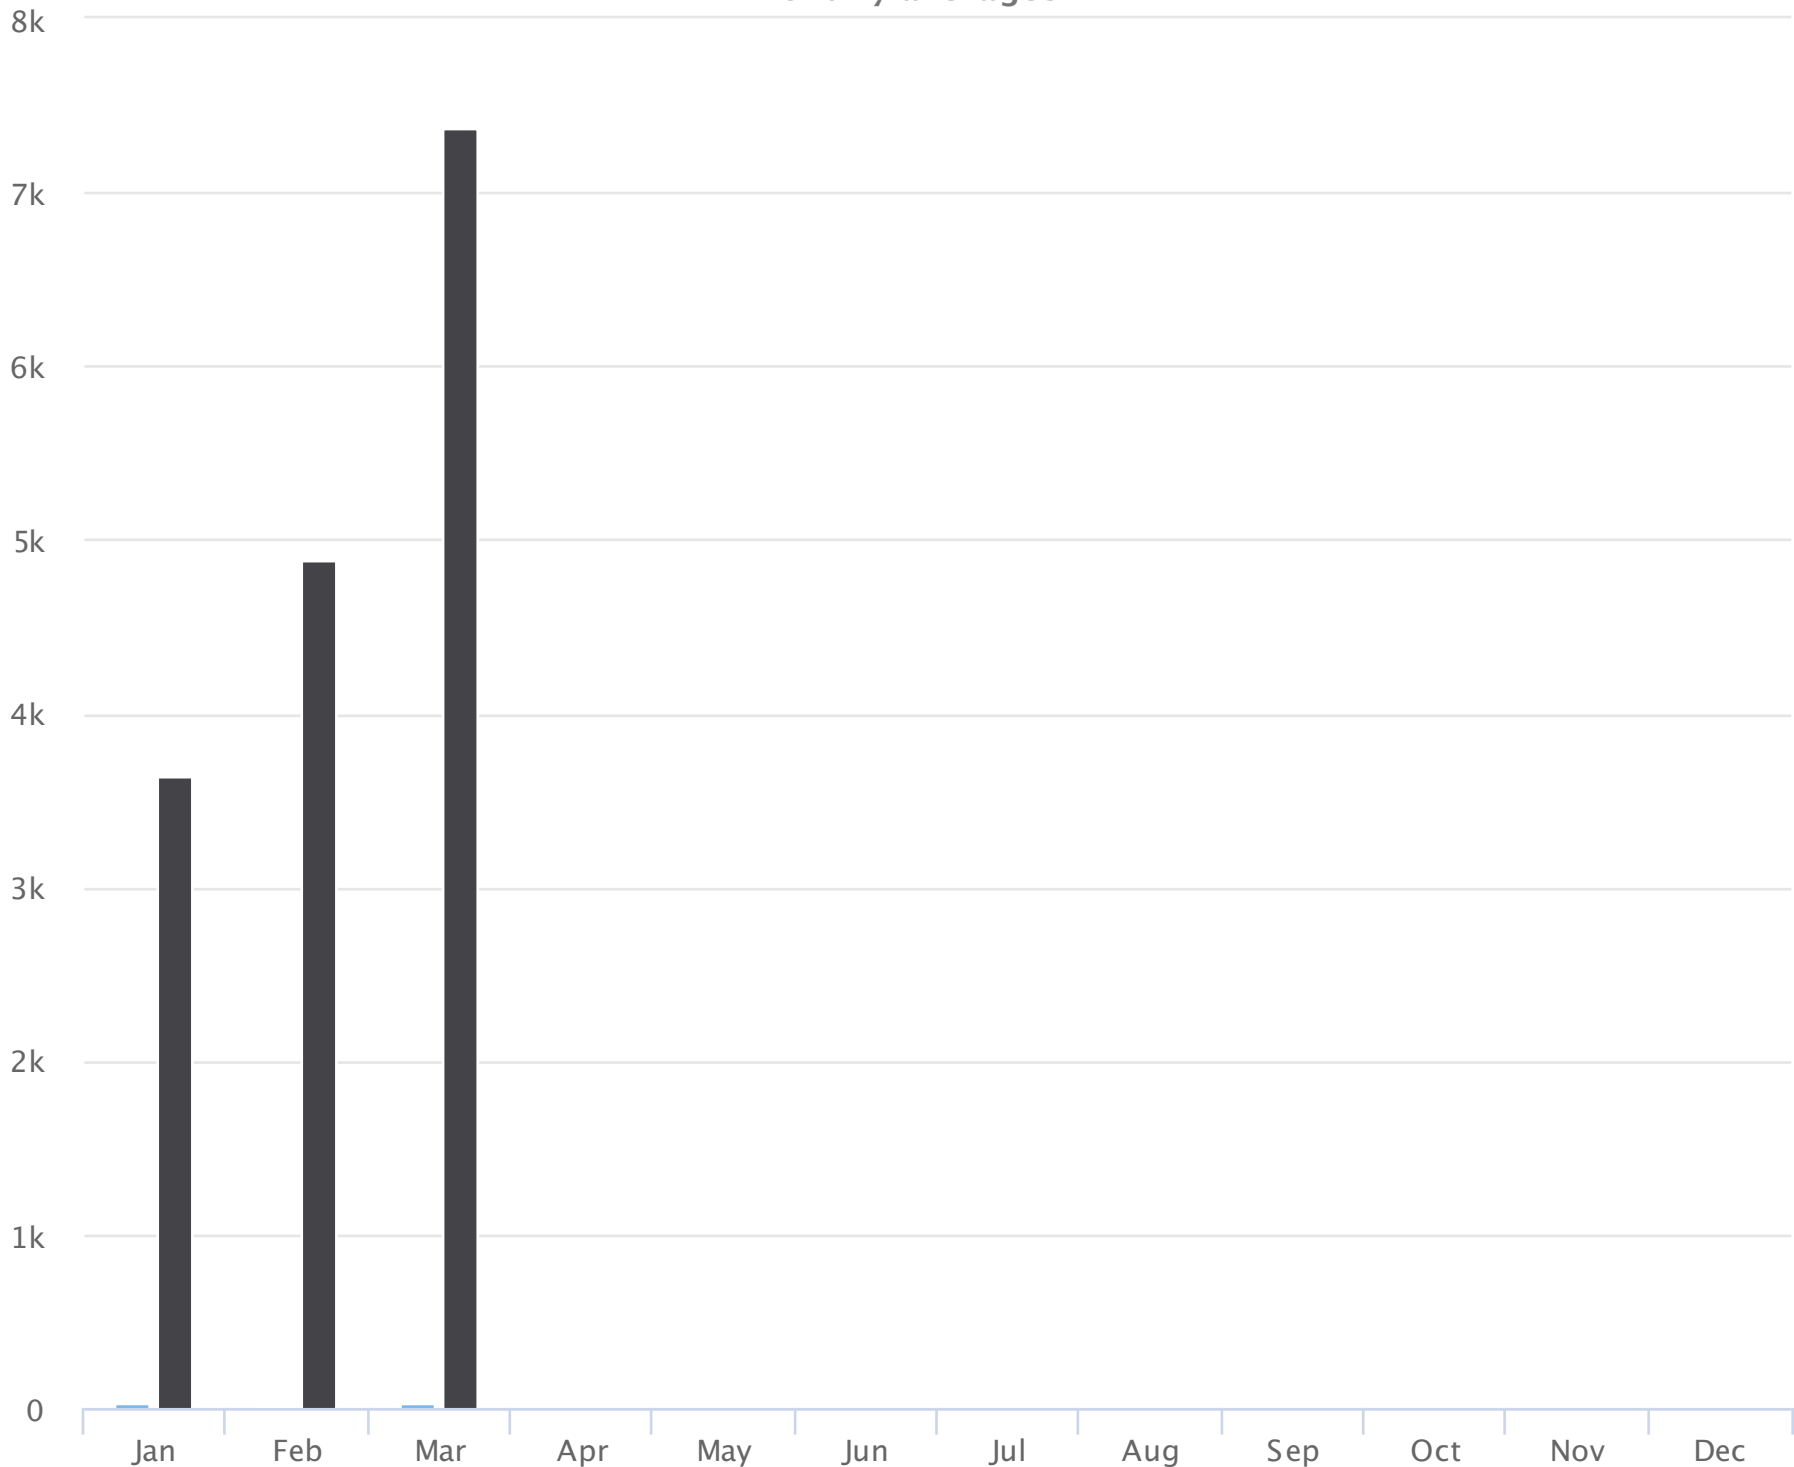

# Months of the year

2020-01-01 to 2020-03-13

Monthly averages

Site Name	Average	Median	STDV	Min	Max
Civic Field Main Gates	25.1	27.0	5.7	17.4	31.0
Civic Field West Gate	5,301.3	4,884.6	1,551.6	3,644.0	7,375.4

# Days of the week

2020-01-01 to 2020-03-13

Daily averages

Site Name	Average	Median	STDV	Min	Max
Civic Field Main Gates	0.8	0.5	0.8	0.1	2.4
Civic Field West Gate	160.0	157.6	23.8	125.9	202.7

# Hours of the day

2020-01-01 to 2020-03-13

Hourly averages

Site Name	Average	Median	STDV	Min	Max
Civic Field Main Gates	0.1	0.0	0.0	0.0	0.2
Civic Field West Gate	9.1	10.5	5.8	0.0	18.2