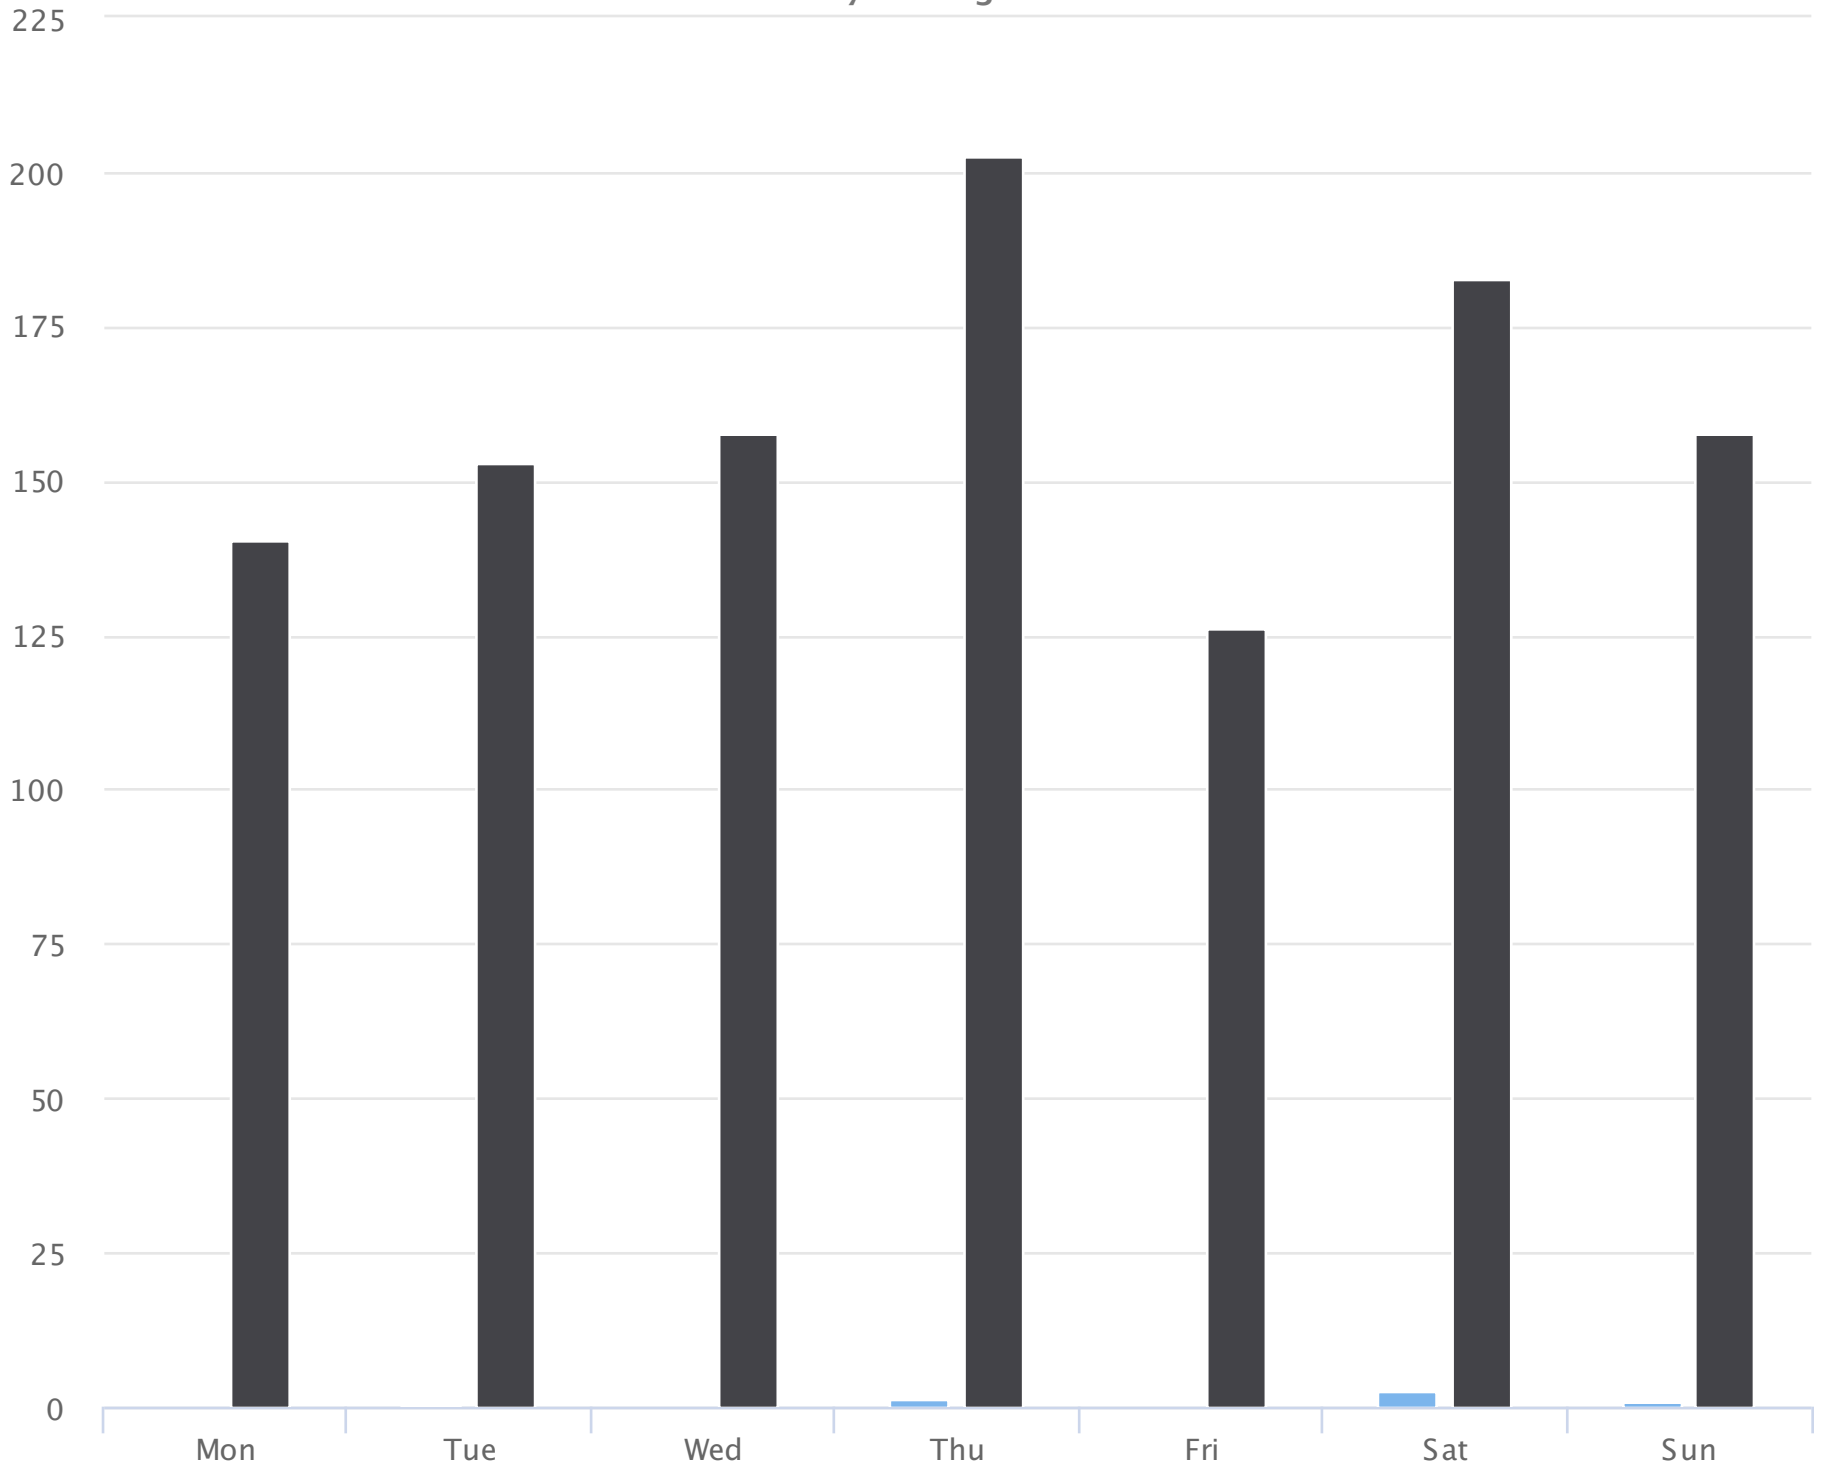

# Months of the year

2020-01-01 to 2020-03-13

Monthly averages

Site Name	Average	Median	STDV	Min	Max
Civic Field Main Gates	25.1	27.0	5.7	17.4	31.0
Civic Field West Gate	5,301.3	4,884.6	1,551.6	3,644.0	7,375.4

# Days of the week

2020-01-01 to 2020-03-13

Daily averages

Site Name	Average	Median	STDV	Min	Max
Civic Field Main Gates	0.8	0.5	0.8	0.1	2.4
Civic Field West Gate	160.0	157.6	23.8	125.9	202.7

# Hours of the day

2020-01-01 to 2020-03-13

Hourly averages

Site Name	Average	Median	STDV	Min	Max
Civic Field Main Gates	0.1	0.0	0.0	0.0	0.2
Civic Field West Gate	9.1	10.5	5.8	0.0	18.2