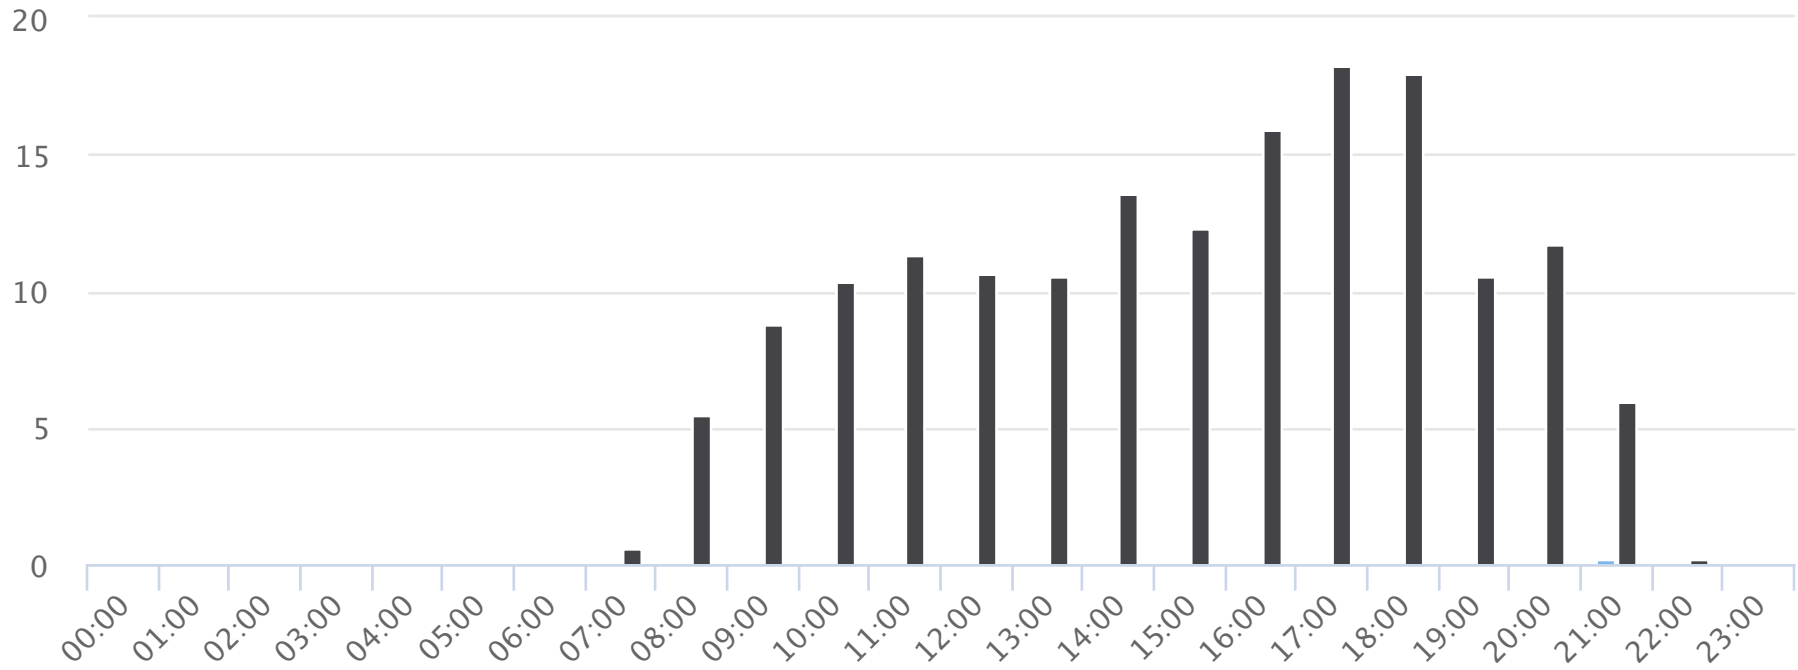

# Days of the week

2020-01-01 to 2020-03-13

Daily averages

Site Name	Average	Median	STDV	Min	Max
Civic Field Main Gates	0.8	0.5	0.8	0.1	2.4
Civic Field West Gate	160.0	157.6	23.8	125.9	202.7

# Hours of the day

2020-01-01 to 2020-03-13

Hourly averages

Site Name	Average	Median	STDV	Min	Max
Civic Field Main Gates	0.1	0.0	0.0	0.0	0.2
Civic Field West Gate	9.1	10.5	5.8	0.0	18.2