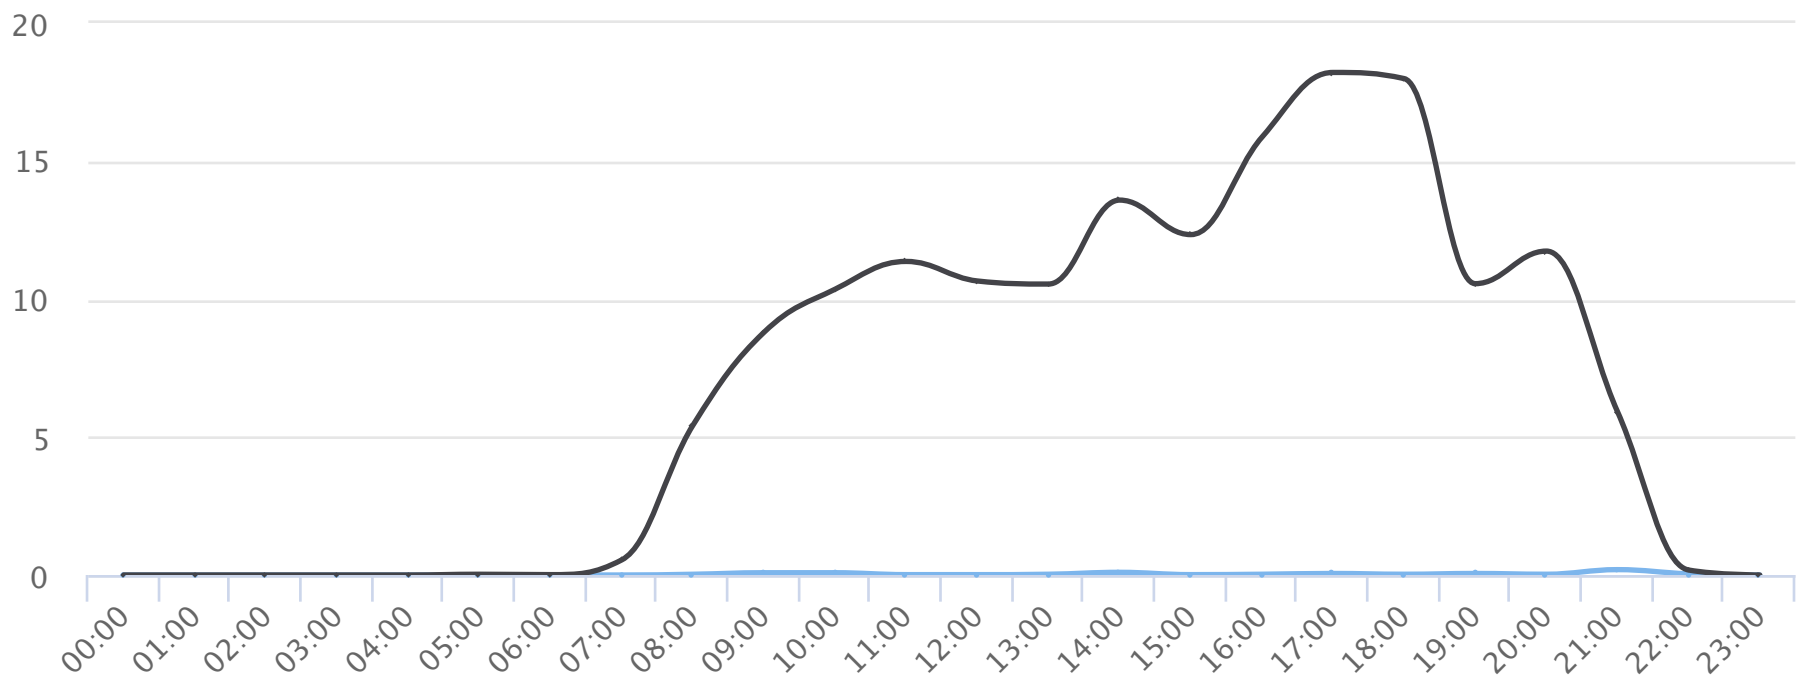

# Days of the week

2020-01-01 to 2020-03-13

Daily averages

Site Name	Average	Median	STDV	Min	Max
Civic Field Main Gates	0.8	0.5	0.8	0.1	2.4
Civic Field West Gate	160.0	157.6	23.8	125.9	202.7

# Hours of the day

2020-01-01 to 2020-03-13

Hourly averages

Site Name	Average	Median	STDV	Min	Max
Civic Field Main Gates	0.1	0.0	0.0	0.0	0.2
Civic Field West Gate	9.1	10.5	5.8	0.0	18.2