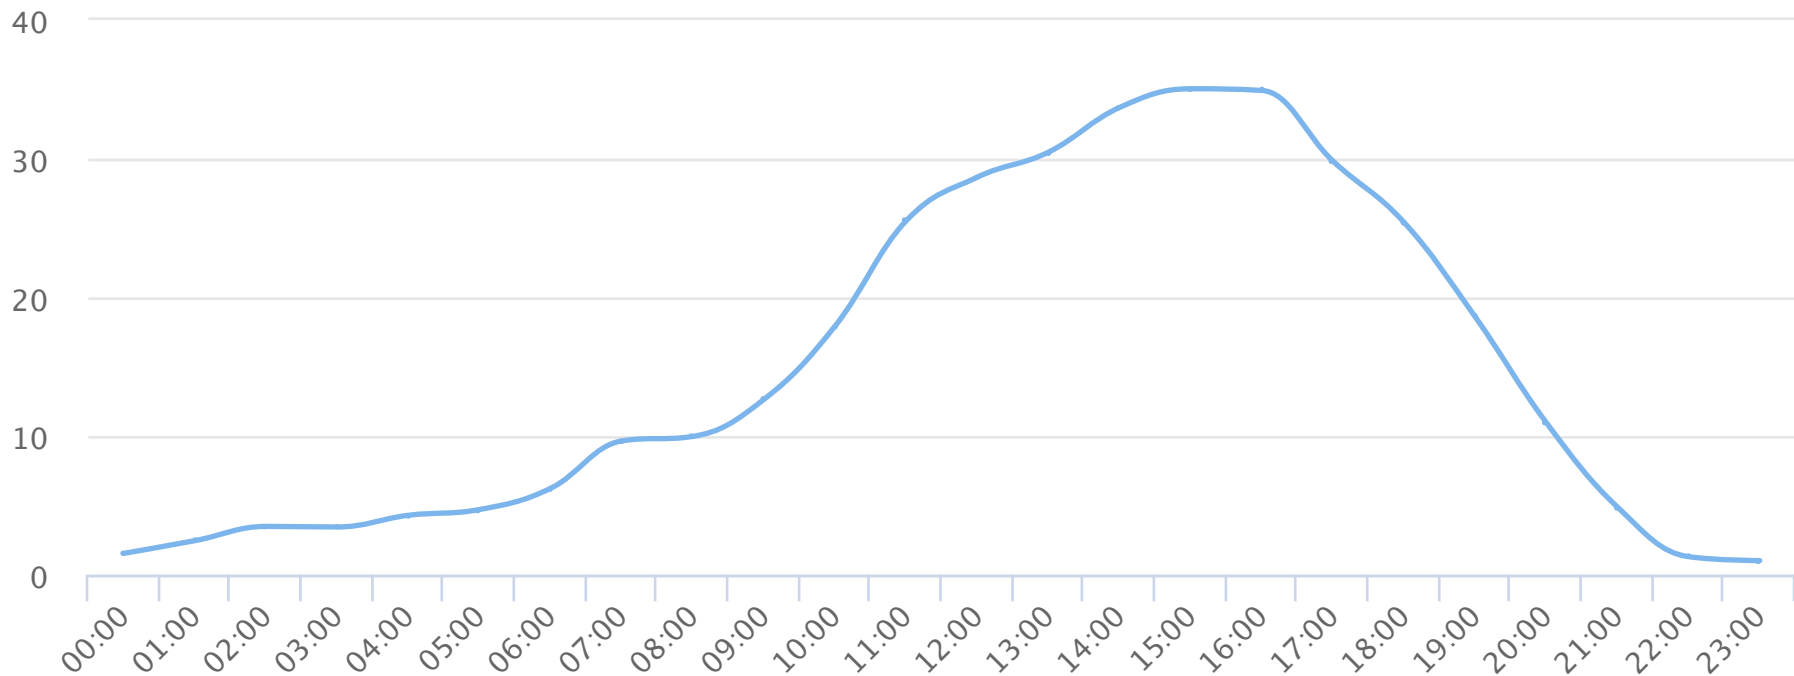

# Months of the year

2020-01-01 to 2020-08-11

Monthly averages

Site Name	Average	Median	STDV	Min	Max
Bldv Park Restroom (D)	11,216.6	11,661.0	2,626.8	6,495.0	14,706.4

(D) = divide by 2 applied

# Hours of the day

2020-01-01 to 2020-08-11

Hourly averages

Site Name	Average	Median	STDV	Min	Max
Bldv Park Restroom (D)	14.9	10.5	12.1	1.0	35.0

(D) = divide by 2 applied

# Days of the week

2020-01-01 to 2020-08-11

Daily averages

Site Name	Average	Median	STDV	Min	Max
Blvd Park Restroom (D)	355.0	339.7	65.6	261.3	481.9

(D) = divide by 2 applied