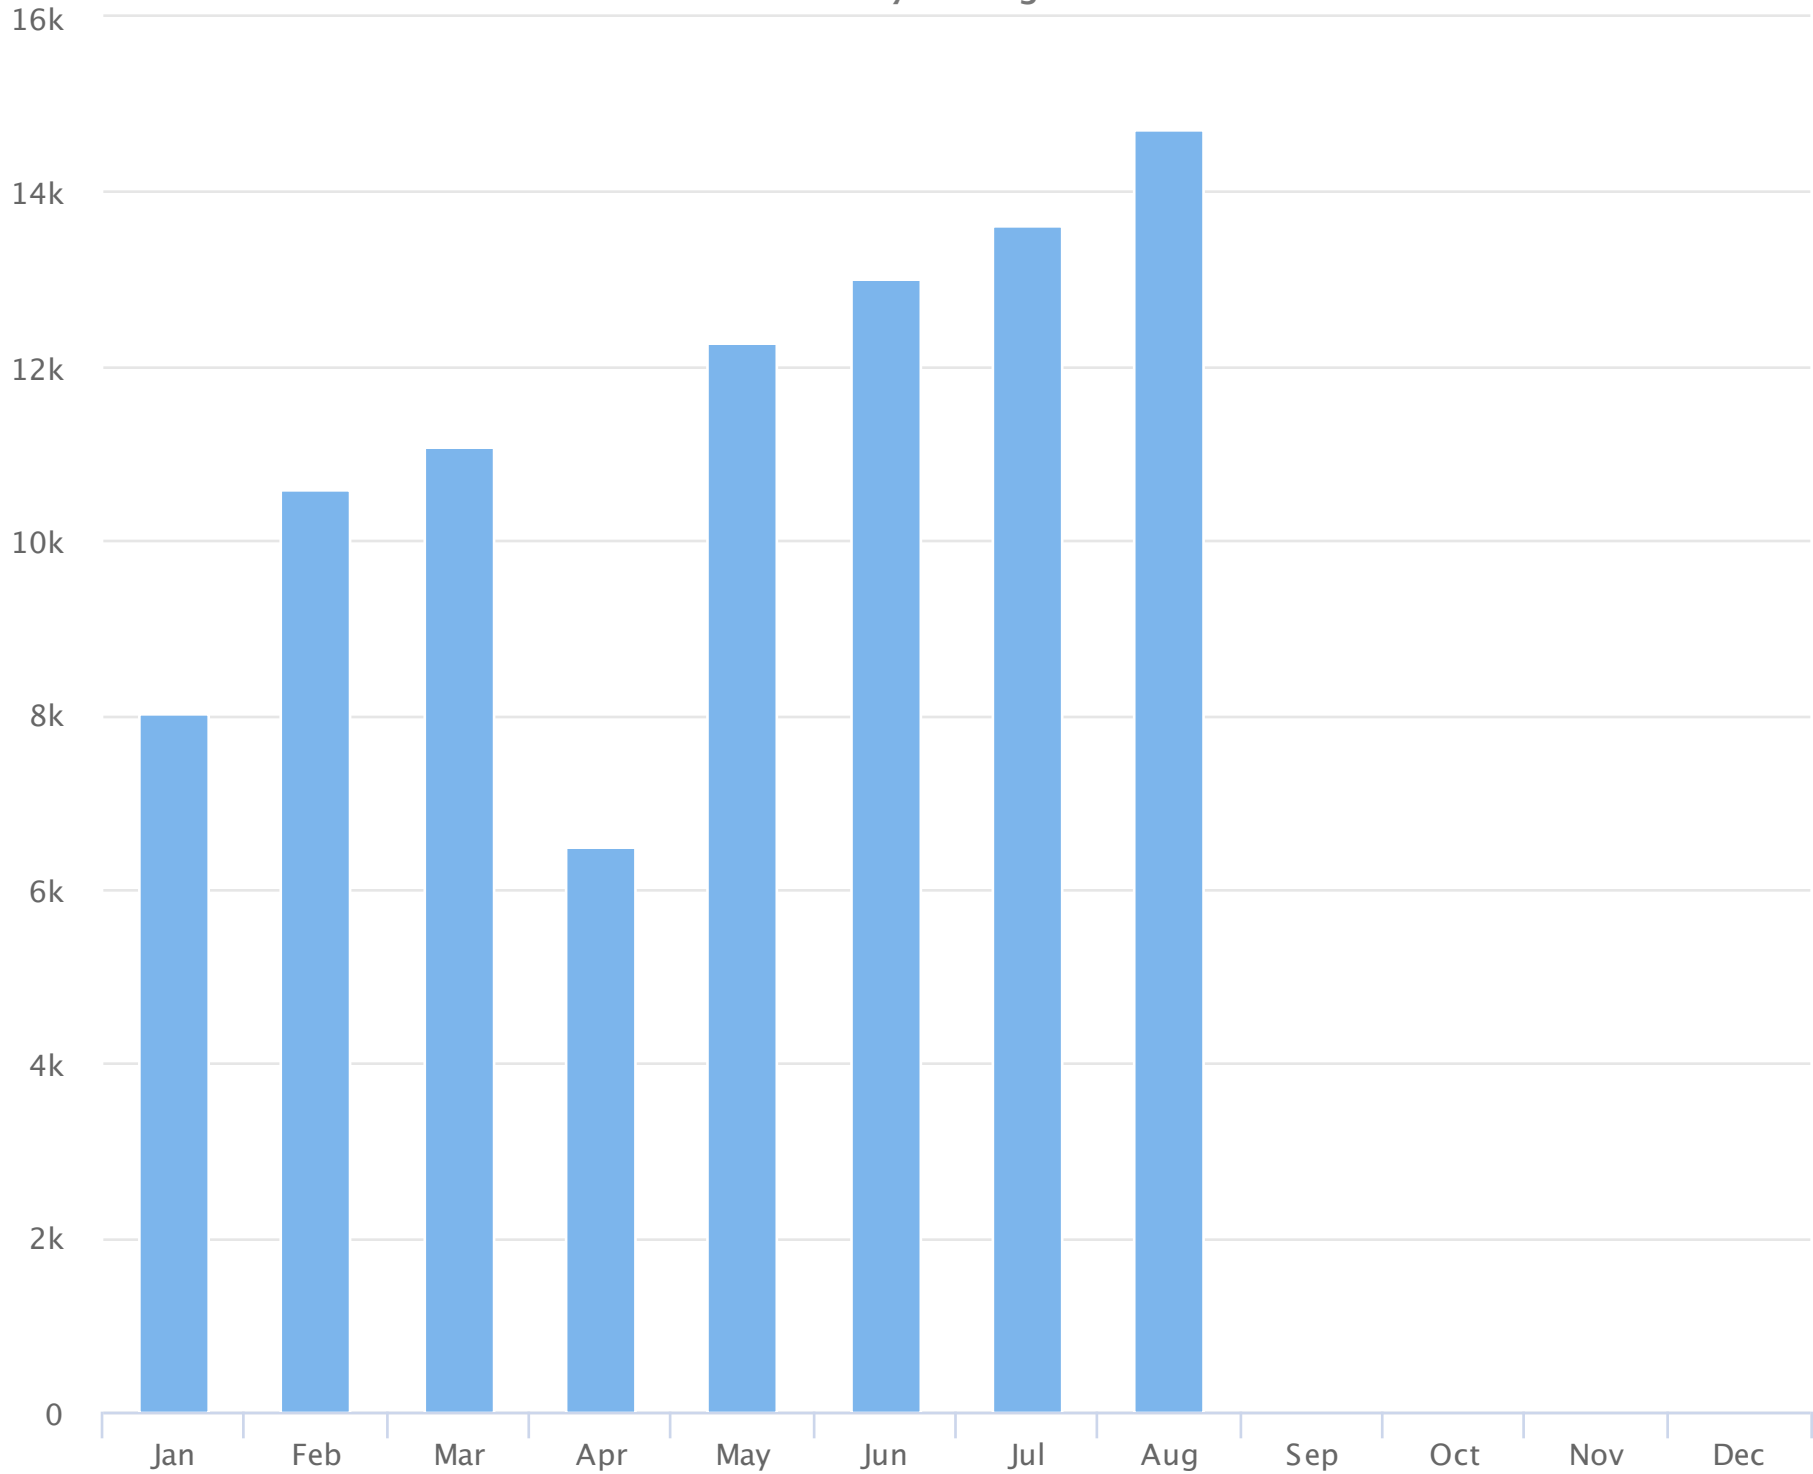

# Months of the year

2020-01-01 to 2020-08-11

Monthly averages

Site Name	Average	Median	STDV	Min	Max
Bldv Park Restroom (D)	11,216.6	11,661.0	2,626.8	6,495.0	14,706.4

(D) = divide by 2 applied

# Hours of the day

2020-01-01 to 2020-08-11

Hourly averages

Site Name	Average	Median	STDV	Min	Max
Bldv Park Restroom (D)	14.9	10.5	12.1	1.0	35.0

(D) = divide by 2 applied

# Days of the week

2020-01-01 to 2020-08-11

Daily averages

Site Name	Average	Median	STDV	Min	Max
Blvd Park Restroom (D)	355.0	339.7	65.6	261.3	481.9

(D) = divide by 2 applied