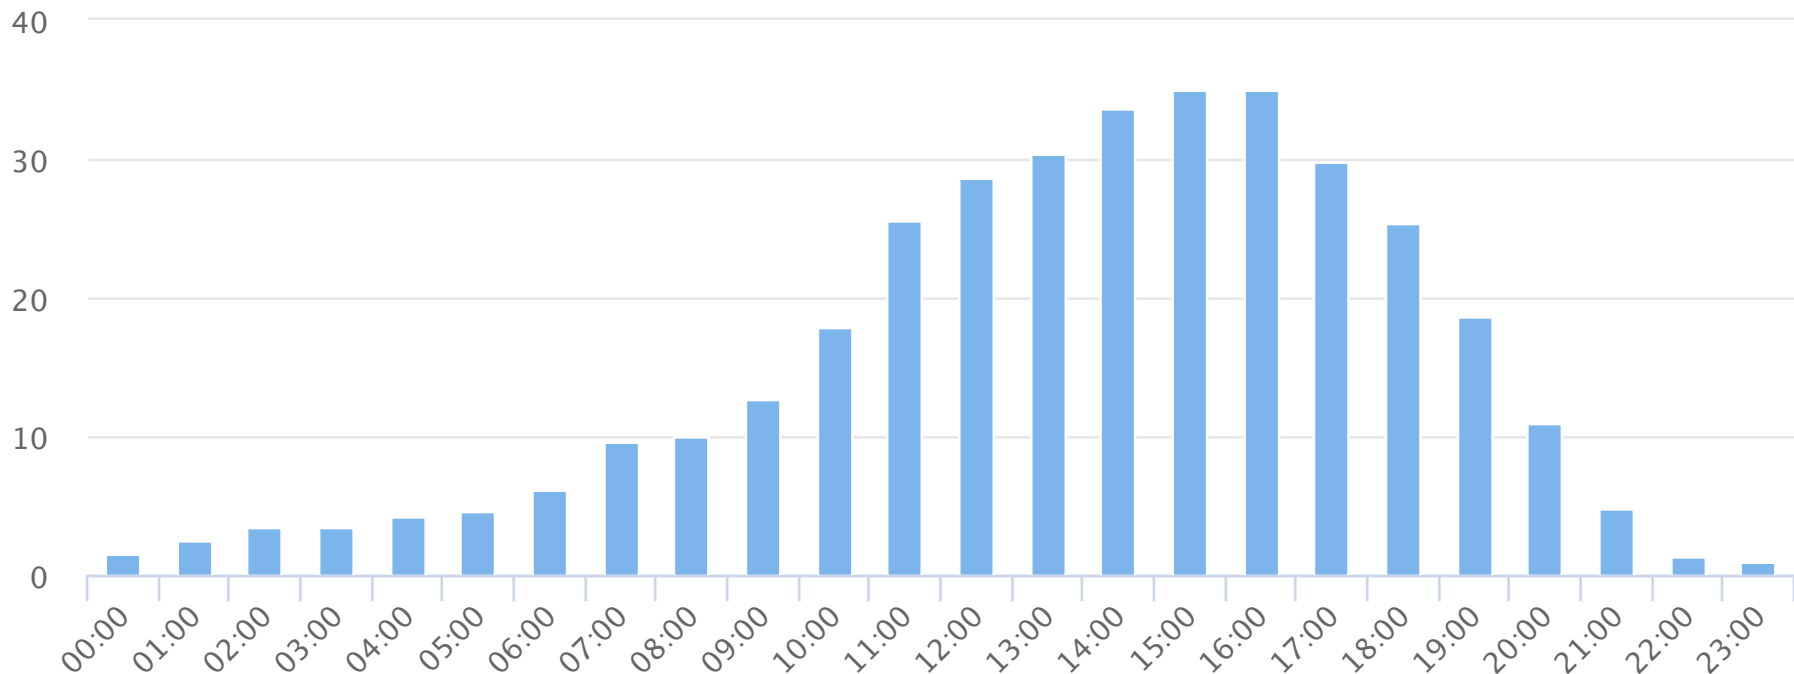

# Months of the year

2020-01-01 to 2020-08-11

Monthly averages

Site Name	Average	Median	STDV	Min	Max
Bldv Park Restroom (D)	11,216.6	11,661.0	2,626.8	6,495.0	14,706.4

(D) = divide by 2 applied

# Hours of the day

2020-01-01 to 2020-08-11

Hourly averages

Site Name	Average	Median	STDV	Min	Max
Bldv Park Restroom (D)	14.9	10.5	12.1	1.0	35.0

(D) = divide by 2 applied

# Days of the week

2020-01-01 to 2020-08-11

Daily averages

Site Name	Average	Median	STDV	Min	Max
Blvd Park Restroom (D)	355.0	339.7	65.6	261.3	481.9

(D) = divide by 2 applied