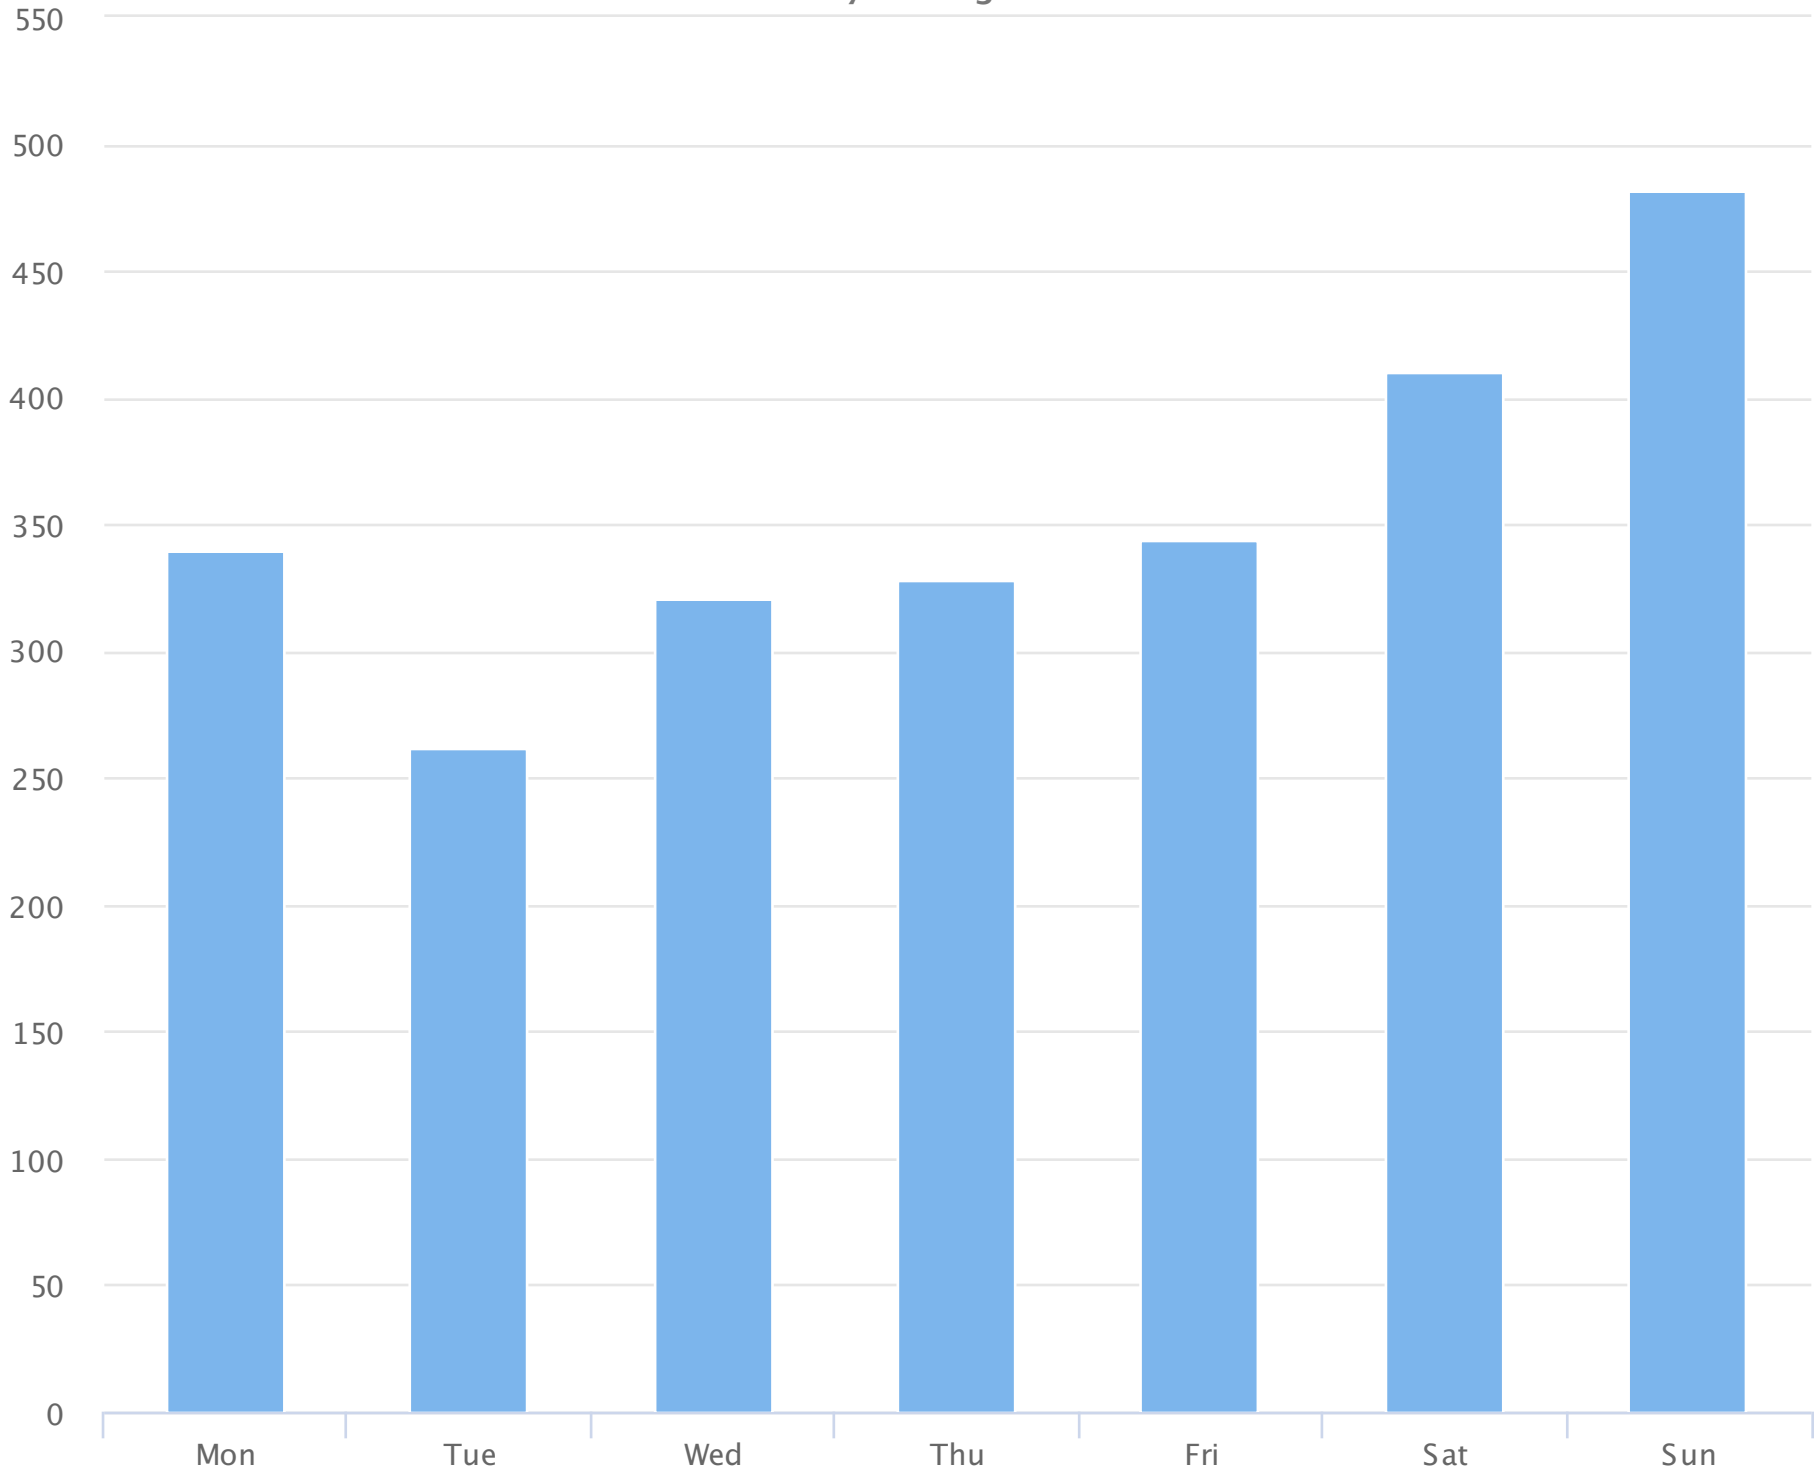

# Months of the year

2020-01-01 to 2020-08-11

Monthly averages

Site Name	Average	Median	STDV	Min	Max
Bldv Park Restroom (D)	11,216.6	11,661.0	2,626.8	6,495.0	14,706.4

(D) = divide by 2 applied

# Hours of the day

2020-01-01 to 2020-08-11

Hourly averages

Site Name	Average	Median	STDV	Min	Max
Bldv Park Restroom (D)	14.9	10.5	12.1	1.0	35.0

(D) = divide by 2 applied

# Days of the week

2020-01-01 to 2020-08-11

Daily averages

Site Name	Average	Median	STDV	Min	Max
Blvd Park Restroom (D)	355.0	339.7	65.6	261.3	481.9

(D) = divide by 2 applied