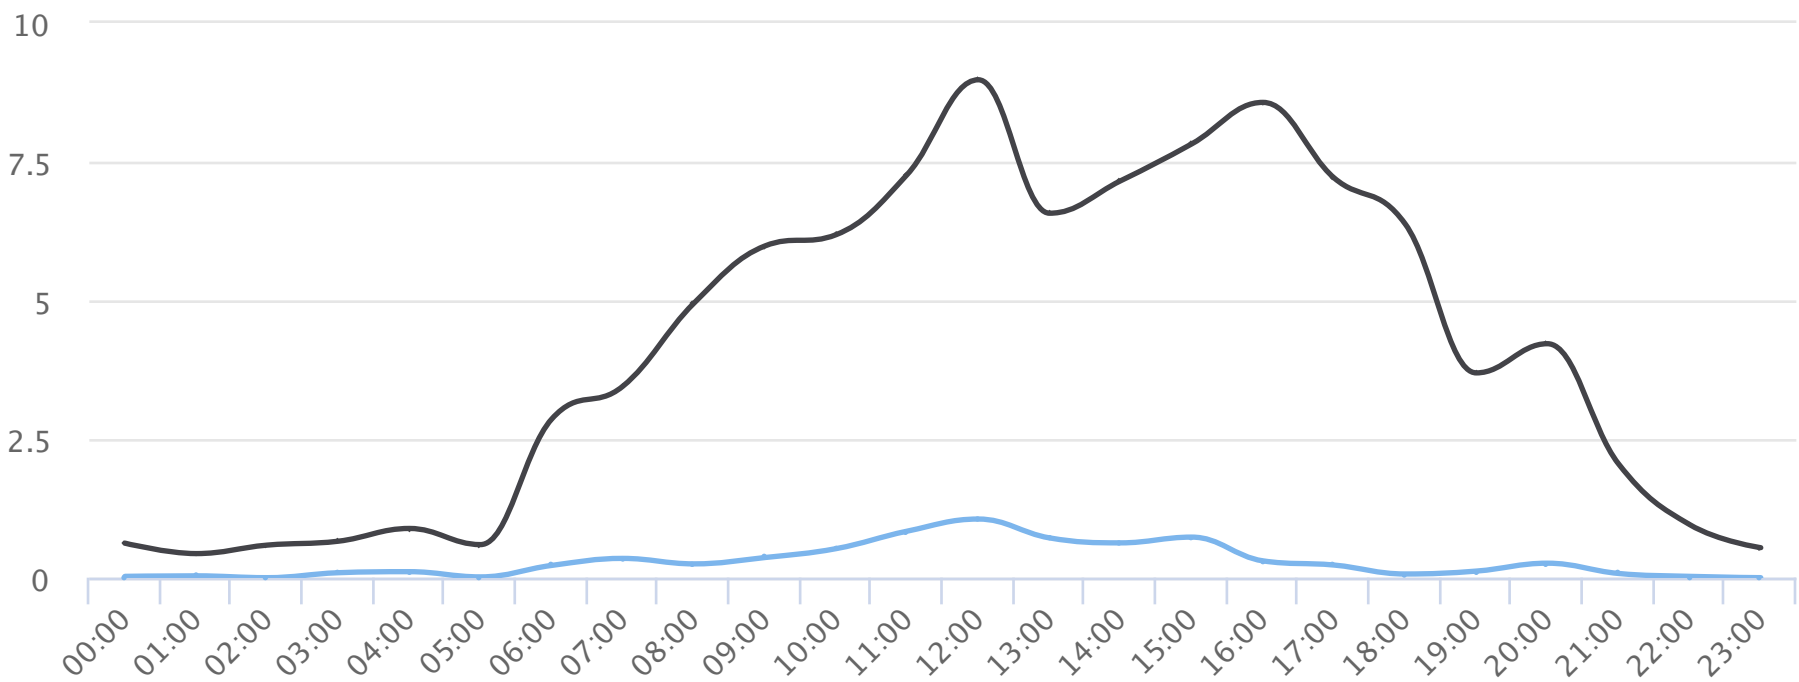

Days of the week

2020-01-01 to 2020-08-12

Daily averages

Site Name	Average	Median	STDV	Min	Max
Civic Field Main Gates	7.0	6.2	3.2	4.3	14.5
Civic Field West Gate	96.8	95.6	23.1	66.8	139.6

Hours of the day

2020-01-01 to 2020-08-12

Hourly averages

Site Name	Average	Median	STDV	Min	Max
Civic Field Main Gates	0.3	0.2	0.3	0.0	1.1
Civic Field West Gate	4.1	4.0	2.9	0.4	9.0