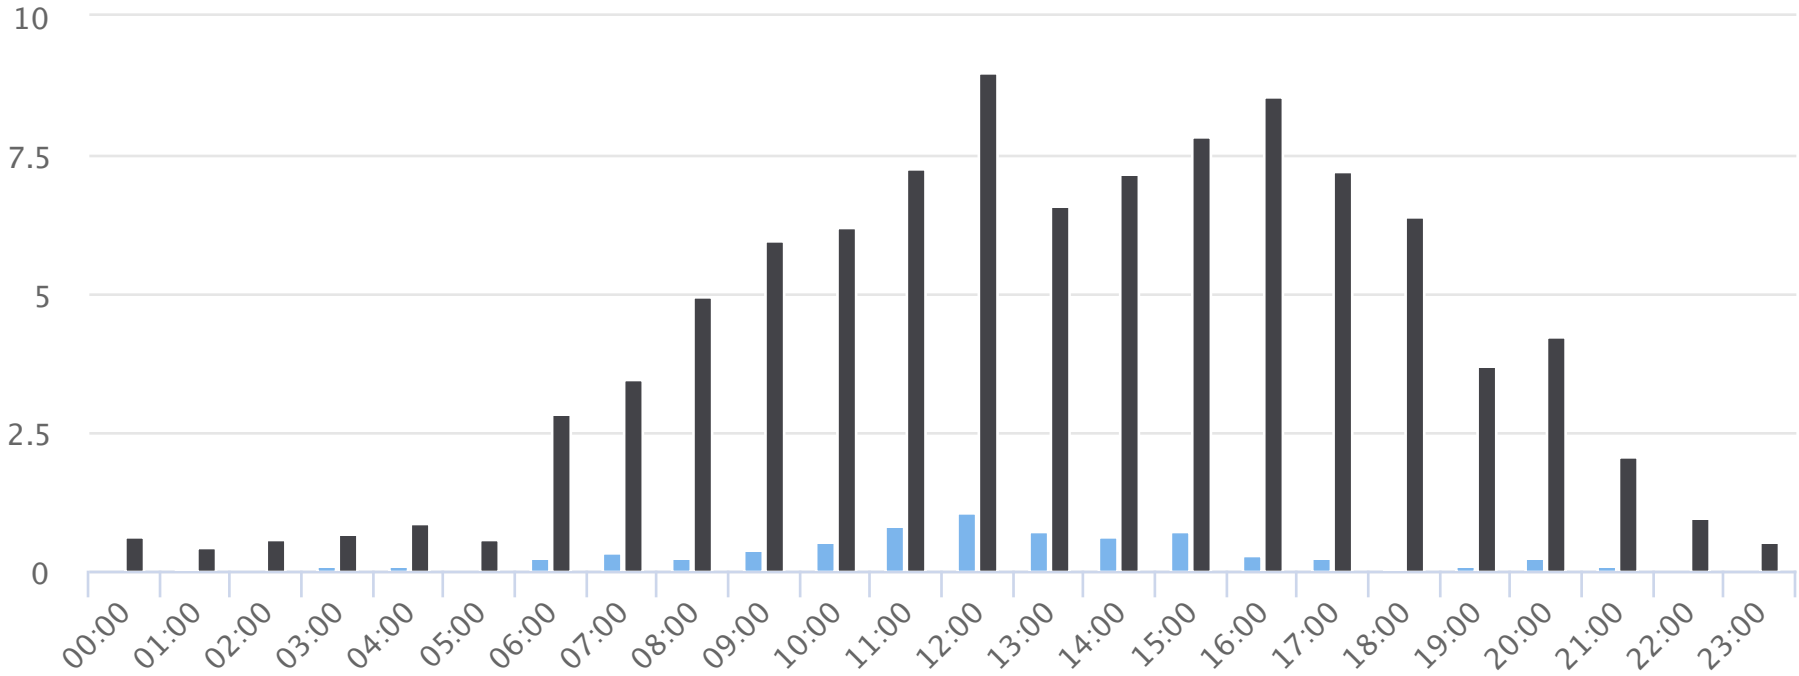

Days of the week

2020-01-01 to 2020-08-12

Daily averages

Site Name	Average	Median	STDV	Min	Max
Civic Field Main Gates	7.0	6.2	3.2	4.3	14.5
Civic Field West Gate	96.8	95.6	23.1	66.8	139.6

Hours of the day

2020-01-01 to 2020-08-12

Hourly averages

Site Name	Average	Median	STDV	Min	Max
Civic Field Main Gates	0.3	0.2	0.3	0.0	1.1
Civic Field West Gate	4.1	4.0	2.9	0.4	9.0