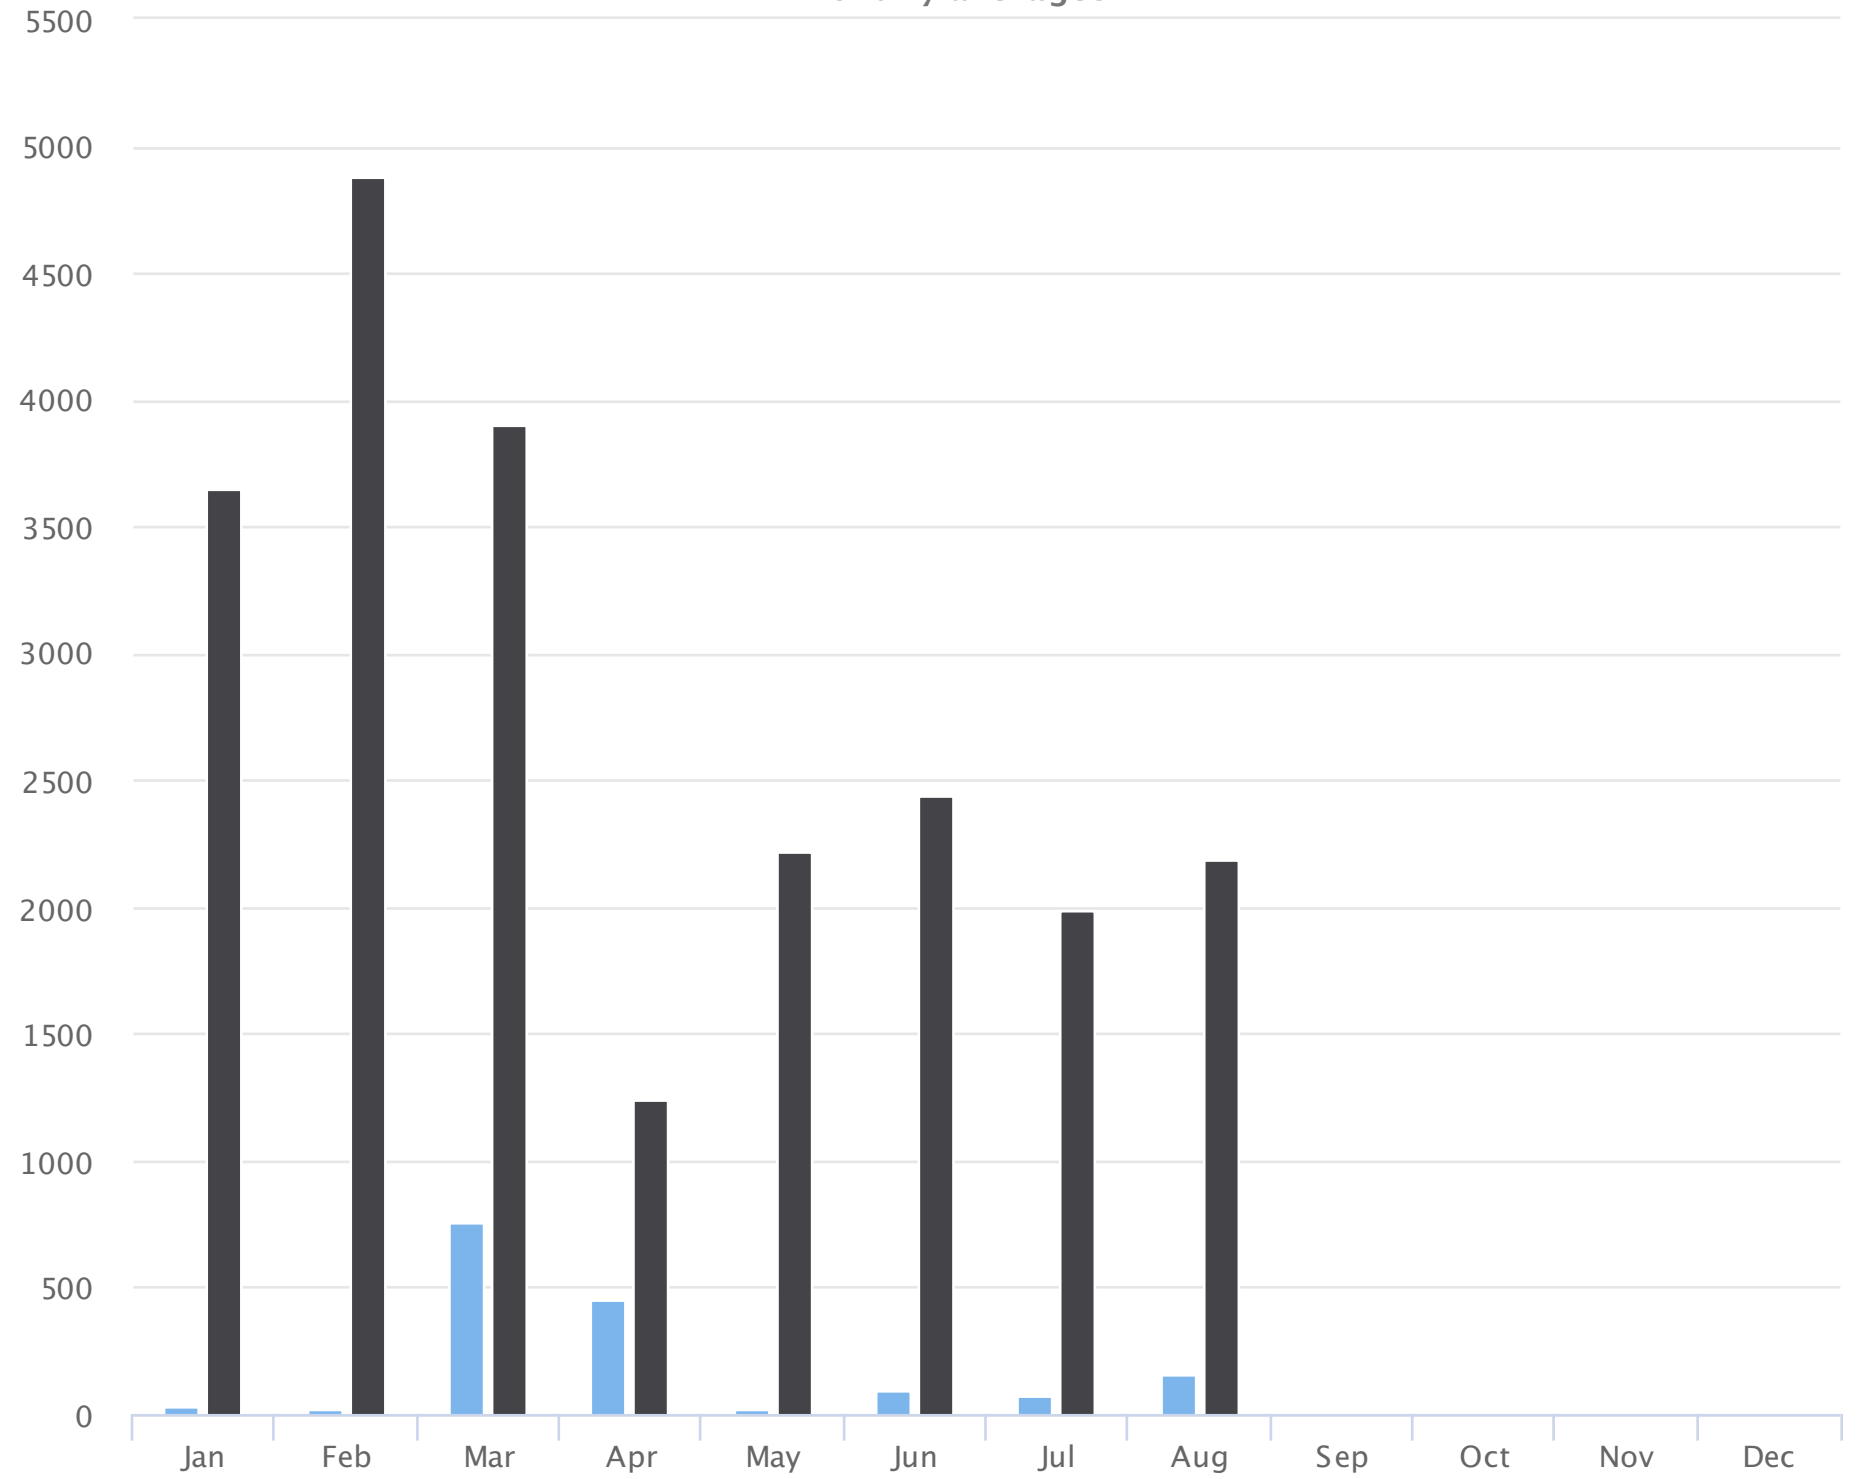

Months of the year

2020-01-01 to 2020-08-12

Monthly averages

Site Name	Average	Median	STDV	Min	Max
Civic Field Main Gates	200.3	80.8	250.5	17.4	757.0
Civic Field West Gate	2,813.5	2,329.5	1,128.8	1,244.0	4,884.6

Days of the week

2020-01-01 to 2020-08-12

Daily averages

Site Name	Average	Median	STDV	Min	Max
Civic Field Main Gates	7.0	6.2	3.2	4.3	14.5
Civic Field West Gate	96.8	95.6	23.1	66.8	139.6

Hours of the day

2020-01-01 to 2020-08-12

Hourly averages

Site Name	Average	Median	STDV	Min	Max
Civic Field Main Gates	0.3	0.2	0.3	0.0	1.1
Civic Field West Gate	4.1	4.0	2.9	0.4	9.0