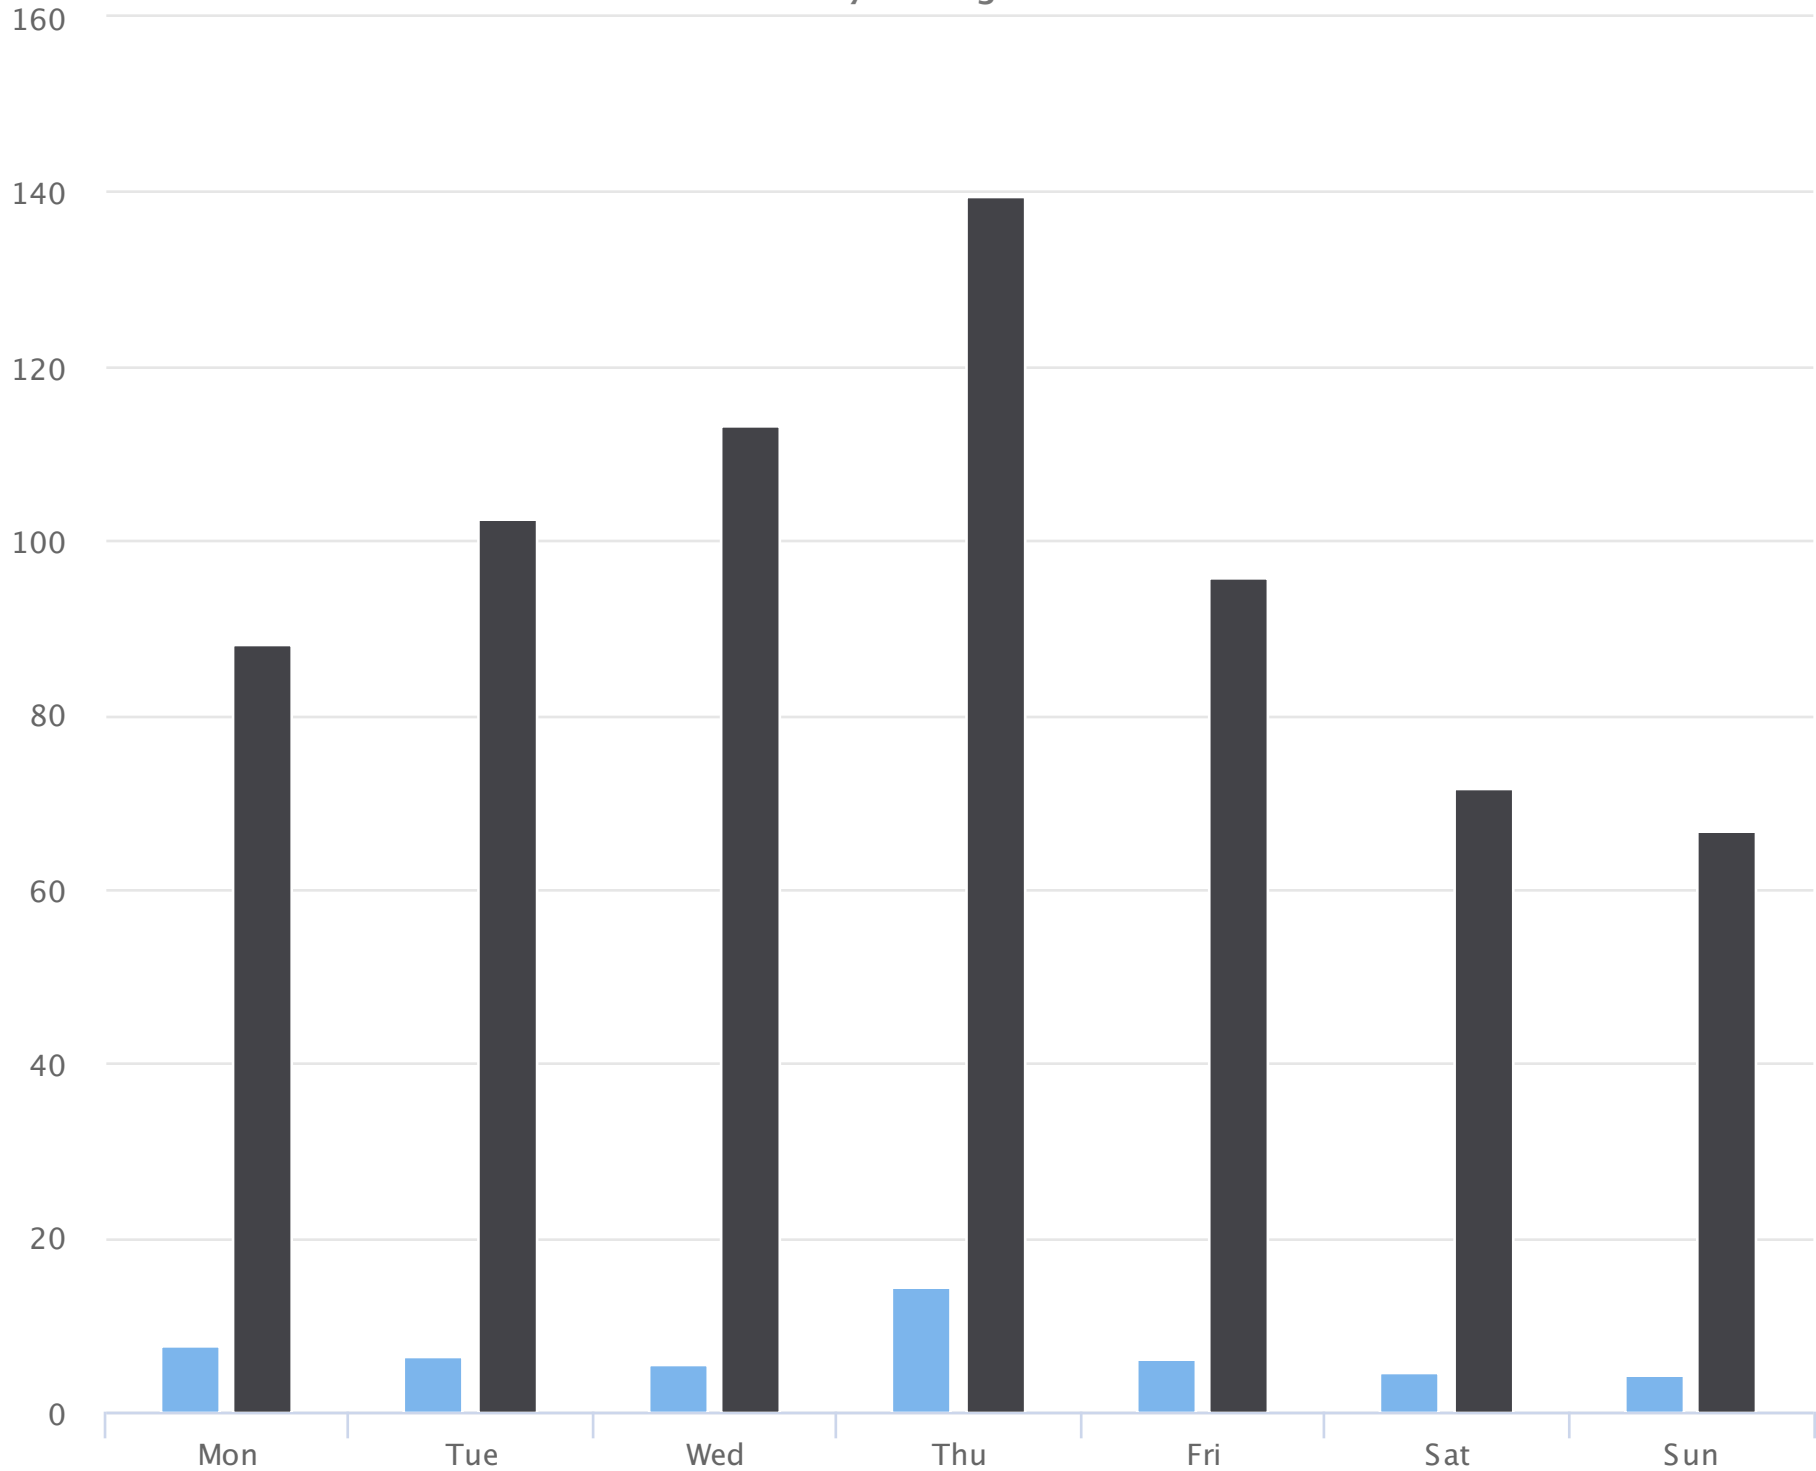

Months of the year

2020-01-01 to 2020-08-12

Monthly averages

Site Name	Average	Median	STDV	Min	Max
Civic Field Main Gates	200.3	80.8	250.5	17.4	757.0
Civic Field West Gate	2,813.5	2,329.5	1,128.8	1,244.0	4,884.6

Days of the week

2020-01-01 to 2020-08-12

Daily averages

Site Name	Average	Median	STDV	Min	Max
Civic Field Main Gates	7.0	6.2	3.2	4.3	14.5
Civic Field West Gate	96.8	95.6	23.1	66.8	139.6

Hours of the day

2020-01-01 to 2020-08-12

Hourly averages

Site Name	Average	Median	STDV	Min	Max
Civic Field Main Gates	0.3	0.2	0.3	0.0	1.1
Civic Field West Gate	4.1	4.0	2.9	0.4	9.0