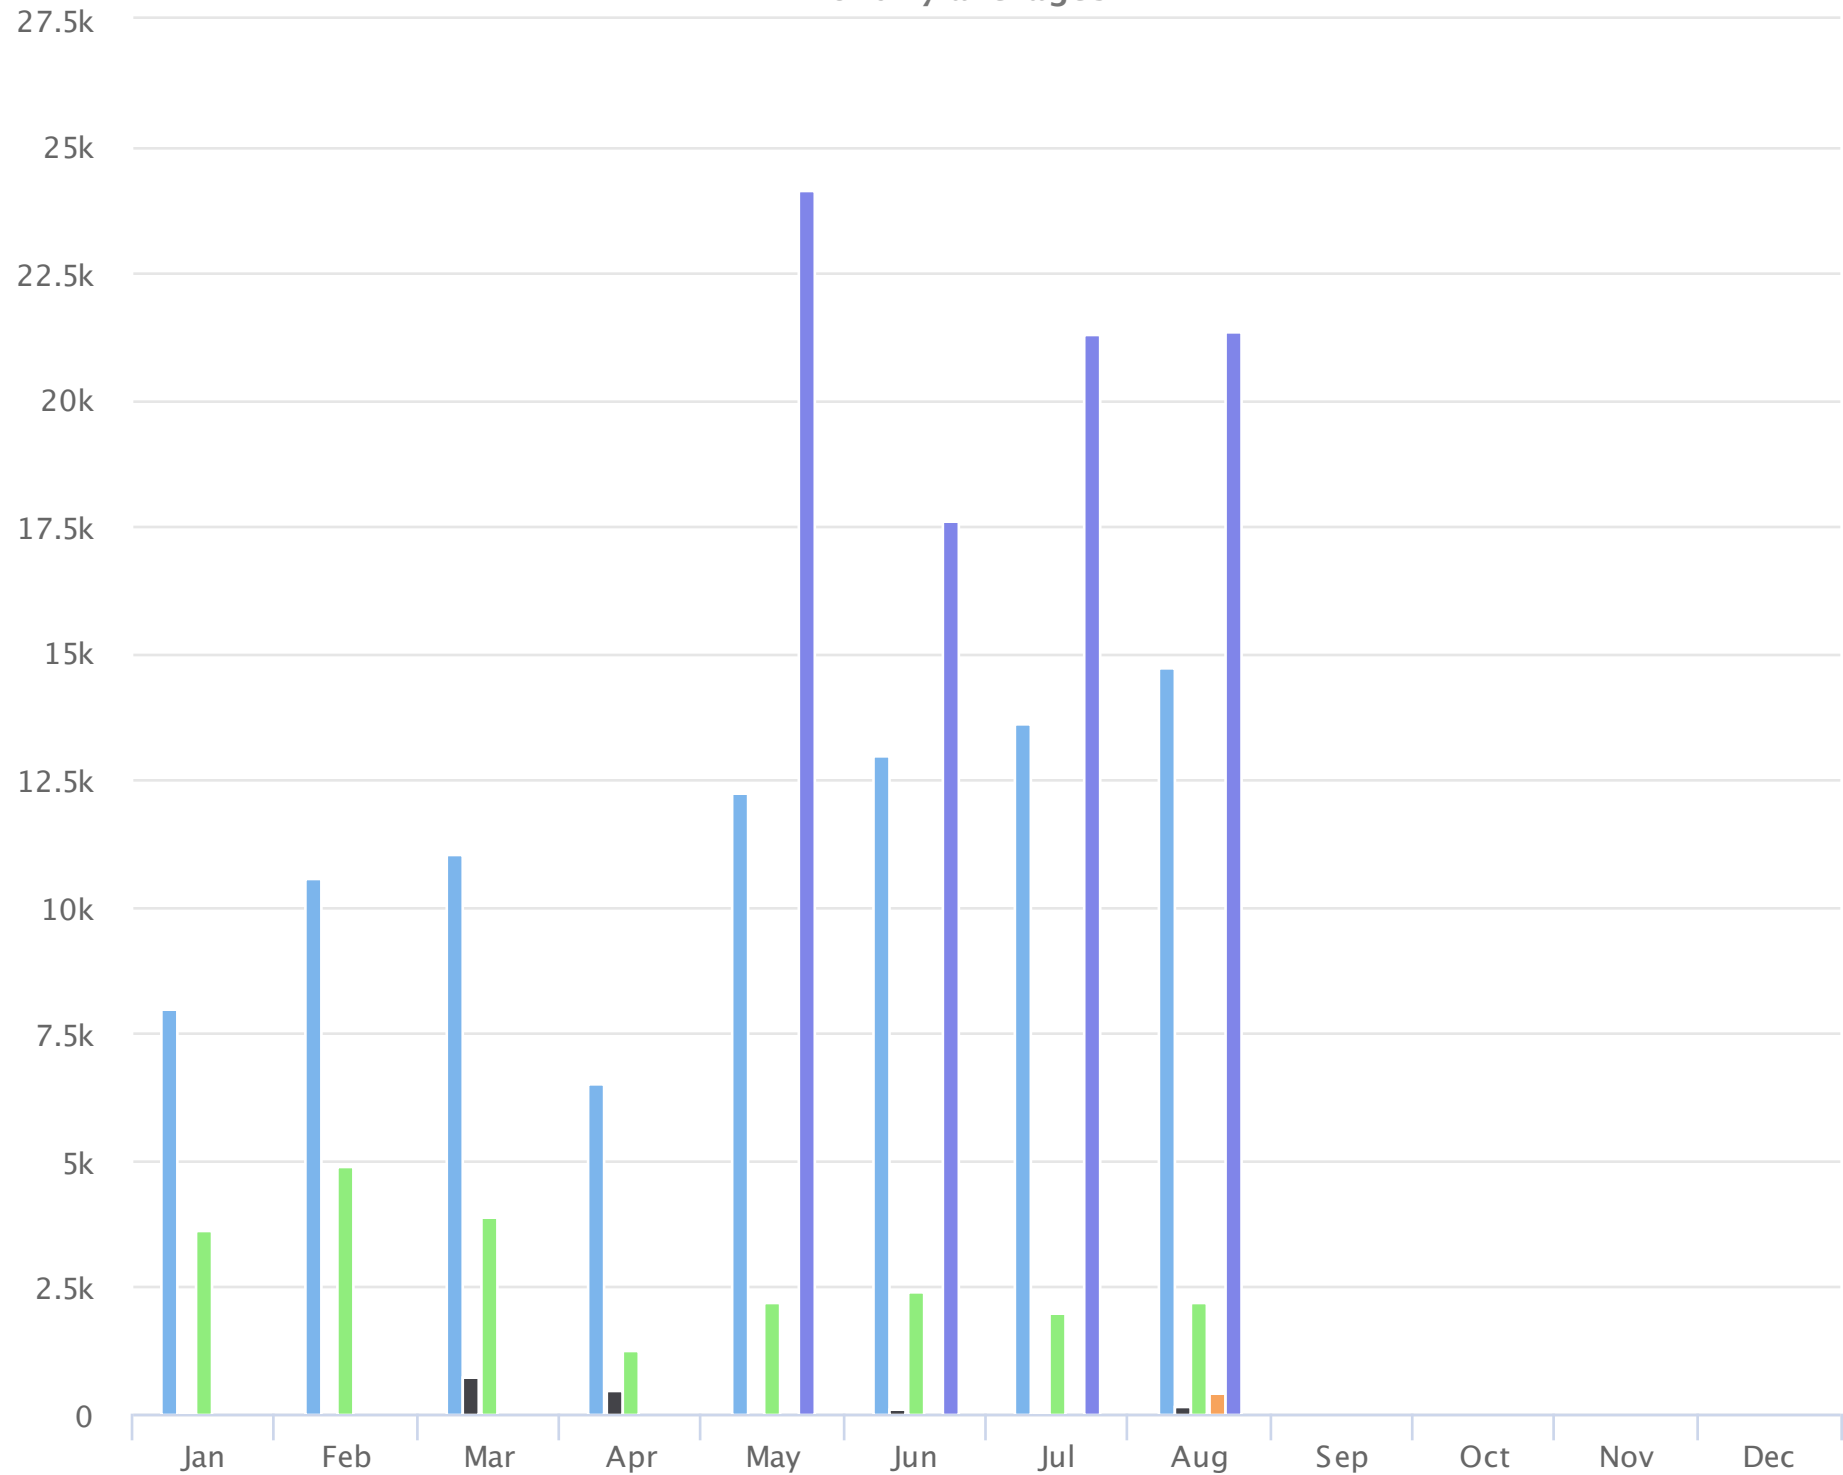

Months of the year

2020-01-01 to 2020-08-14

Monthly averages

Site Name	Average	Median	STDV	Min	Max
Blvd Park Restroom (D)	11,216.6	11,661.0	2,626.8	6,495.0	14,706.4
Civic Field Main Gates	200.3	80.8	250.5	17.4	757.0
Civic Field West Gate	2,813.5	2,329.5	1,128.8	1,244.0	4,884.6
Padden-48th	406.9	406.9	0.0	406.9	406.9
Padden-Trail	21,096.7	21,317.9	2,328.8	17,597.0	24,153.9

(D) = divide by 2 applied

Days of the week

2020-01-01 to 2020-08-14

Daily averages

Site Name	Average	Median	STDV	Min	Max
Blvd Park Restroom (D)	355.0	339.7	65.6	261.3	481.9
Civic Field Main Gates	7.0	6.2	3.2	4.3	14.5
Civic Field West Gate	96.8	95.6	23.1	66.8	139.6
Padden-48th	12.5	11.0	15.8	11.0	48.0
Padden-Trail	672.0	657.8	74.9	591.5	832.4

(D) = divide by 2 applied

Hours of the day

2020-01-01 to 2020-08-14

Hourly averages

Site Name	Average	Median	STDV	Min	Max
Blvd Park Restroom (D)	14.9	10.5	12.1	1.0	35.0
Civic Field Main Gates	0.3	0.2	0.3	0.0	1.1
Civic Field West Gate	4.1	4.0	2.9	0.4	9.0
Padden-48th	0.9	0.8	0.8	0.2	3.0
Padden-Trail	27.8	28.9	14.3	4.3	46.6

(D) = divide by 2 applied