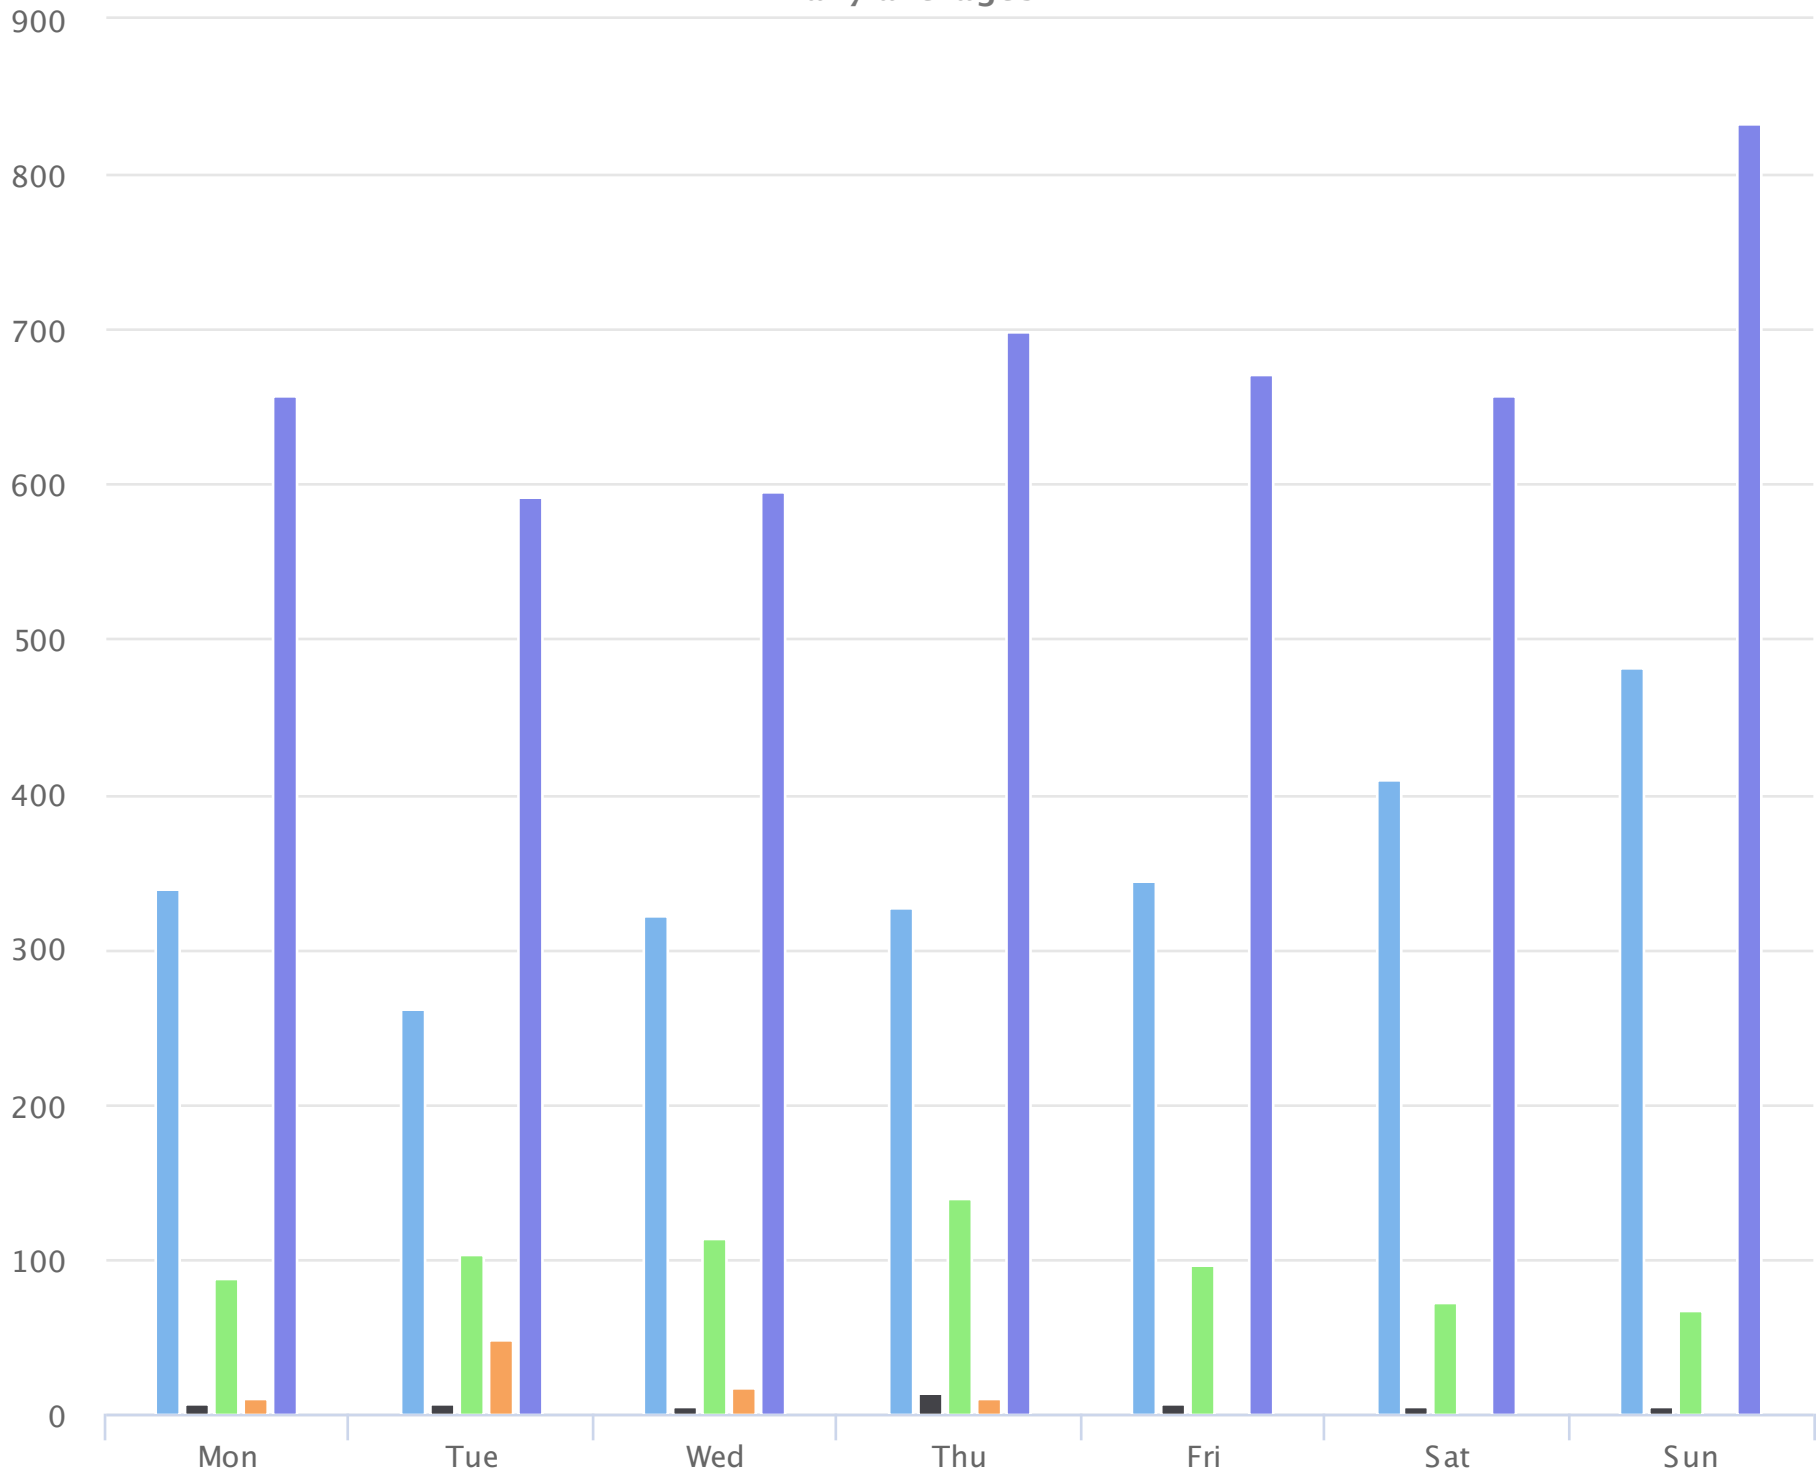

Months of the year

2020-01-01 to 2020-08-14

Monthly averages

Site Name	Average	Median	STDV	Min	Max
Blvd Park Restroom (D)	11,216.6	11,661.0	2,626.8	6,495.0	14,706.4
Civic Field Main Gates	200.3	80.8	250.5	17.4	757.0
Civic Field West Gate	2,813.5	2,329.5	1,128.8	1,244.0	4,884.6
Padden-48th	406.9	406.9	0.0	406.9	406.9
Padden-Trail	21,096.7	21,317.9	2,328.8	17,597.0	24,153.9

(D) = divide by 2 applied

Days of the week

2020-01-01 to 2020-08-14

Daily averages

Site Name	Average	Median	STDV	Min	Max
Blvd Park Restroom (D)	355.0	339.7	65.6	261.3	481.9
Civic Field Main Gates	7.0	6.2	3.2	4.3	14.5
Civic Field West Gate	96.8	95.6	23.1	66.8	139.6
Padden-48th	12.5	11.0	15.8	11.0	48.0
Padden-Trail	672.0	657.8	74.9	591.5	832.4

(D) = divide by 2 applied

Hours of the day

2020-01-01 to 2020-08-14

Hourly averages

Site Name	Average	Median	STDV	Min	Max
Blvd Park Restroom (D)	14.9	10.5	12.1	1.0	35.0
Civic Field Main Gates	0.3	0.2	0.3	0.0	1.1
Civic Field West Gate	4.1	4.0	2.9	0.4	9.0
Padden-48th	0.9	0.8	0.8	0.2	3.0
Padden-Trail	27.8	28.9	14.3	4.3	46.6

(D) = divide by 2 applied