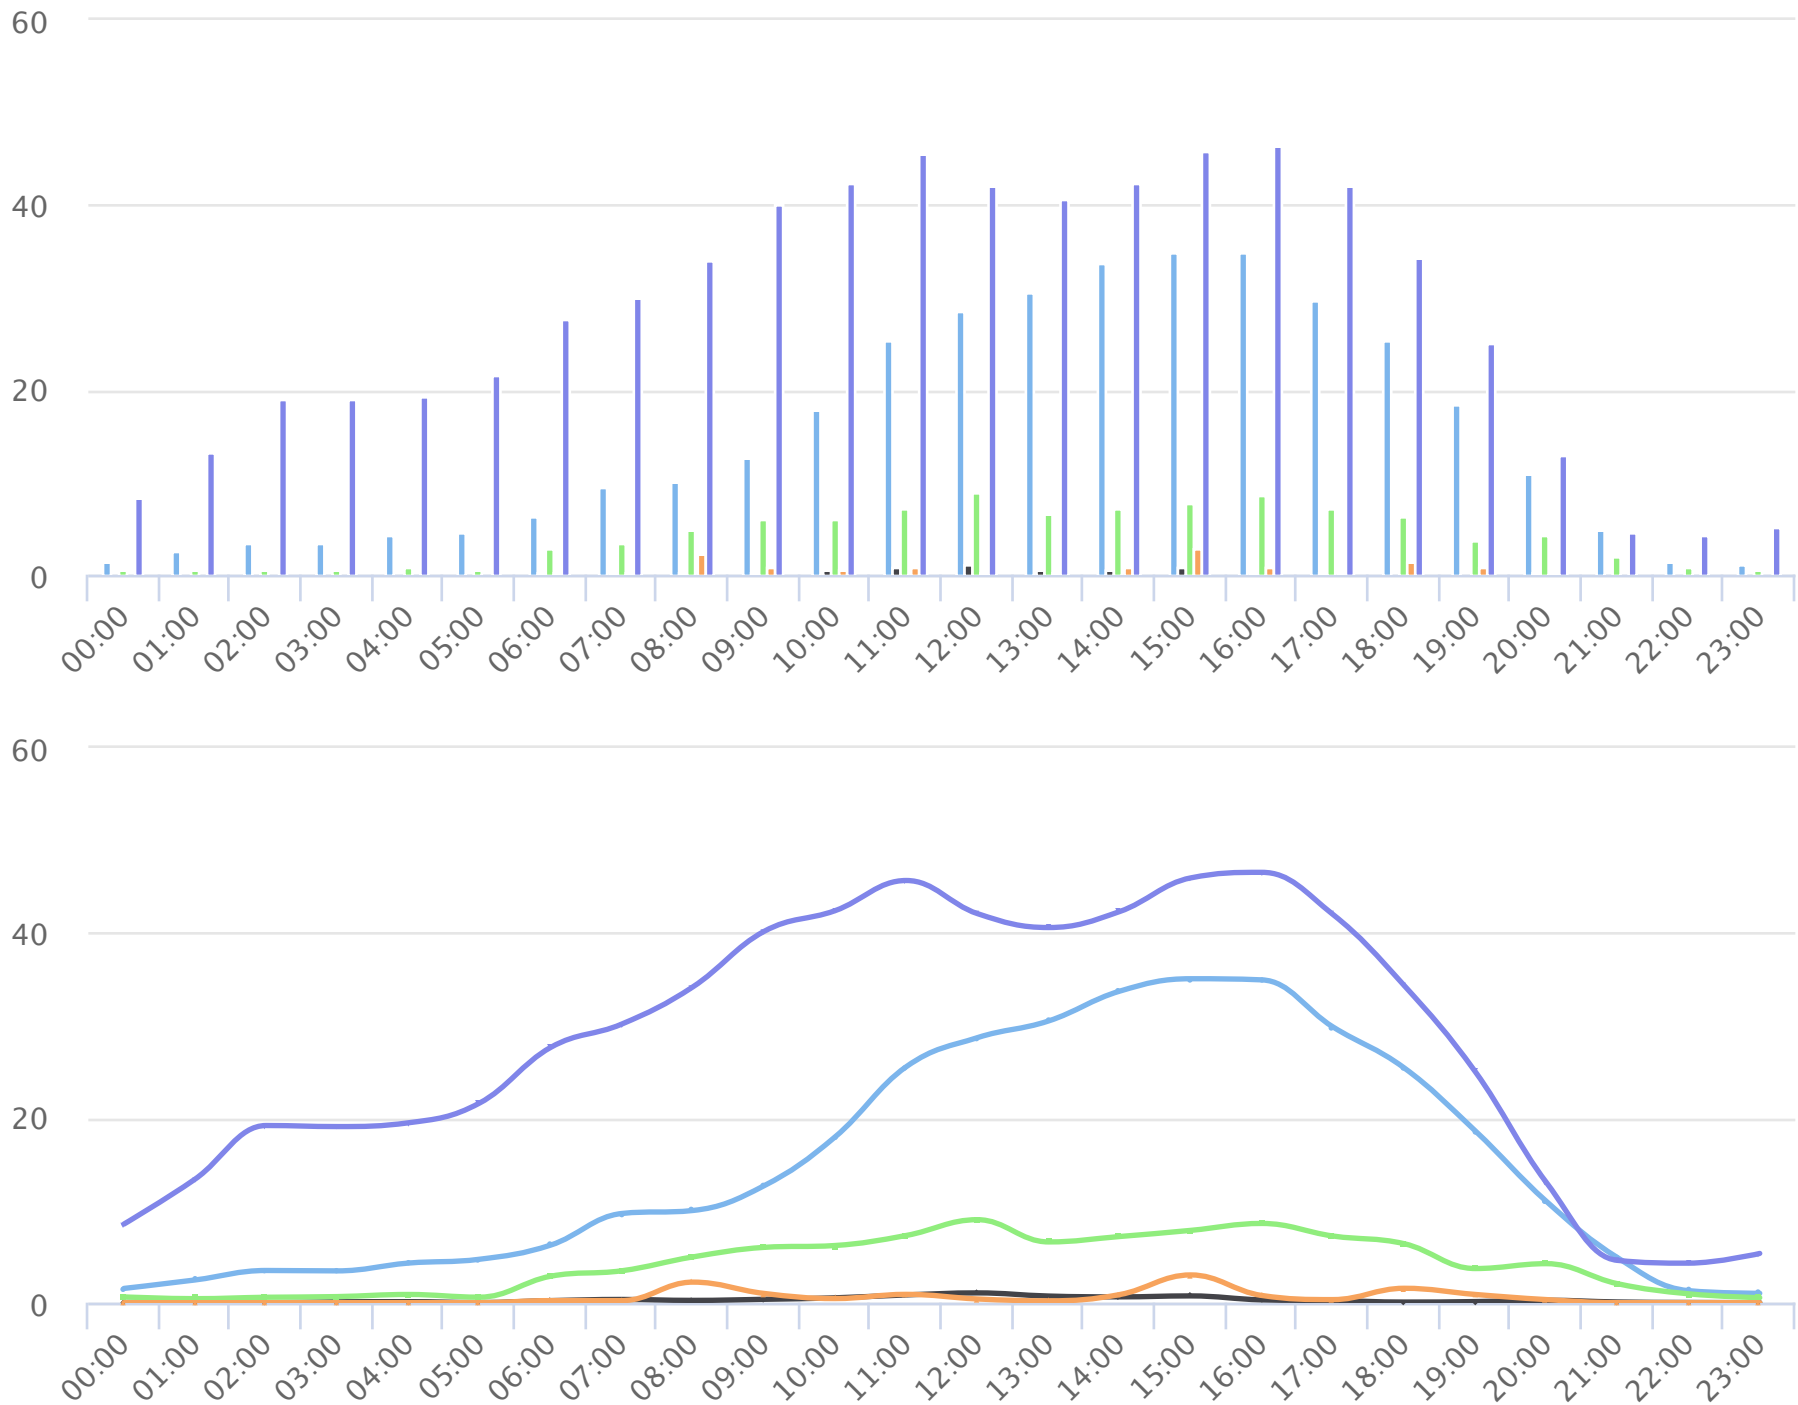

Months of the year

2020-01-01 to 2020-08-14

Monthly averages

Site Name	Average	Median	STDV	Min	Max
Blvd Park Restroom (D)	11,216.6	11,661.0	2,626.8	6,495.0	14,706.4
Civic Field Main Gates	200.3	80.8	250.5	17.4	757.0
Civic Field West Gate	2,813.5	2,329.5	1,128.8	1,244.0	4,884.6
Padden-48th	406.9	406.9	0.0	406.9	406.9
Padden-Trail	21,096.7	21,317.9	2,328.8	17,597.0	24,153.9

(D) = divide by 2 applied

Days of the week

2020-01-01 to 2020-08-14

Daily averages

Site Name	Average	Median	STDV	Min	Max
Blvd Park Restroom (D)	355.0	339.7	65.6	261.3	481.9
Civic Field Main Gates	7.0	6.2	3.2	4.3	14.5
Civic Field West Gate	96.8	95.6	23.1	66.8	139.6
Padden-48th	12.5	11.0	15.8	11.0	48.0
Padden-Trail	672.0	657.8	74.9	591.5	832.4

(D) = divide by 2 applied

Hours of the day

2020-01-01 to 2020-08-14

Hourly averages

Site Name	Average	Median	STDV	Min	Max
Blvd Park Restroom (D)	14.9	10.5	12.1	1.0	35.0
Civic Field Main Gates	0.3	0.2	0.3	0.0	1.1
Civic Field West Gate	4.1	4.0	2.9	0.4	9.0
Padden-48th	0.9	0.8	0.8	0.2	3.0
Padden-Trail	27.8	28.9	14.3	4.3	46.6

(D) = divide by 2 applied