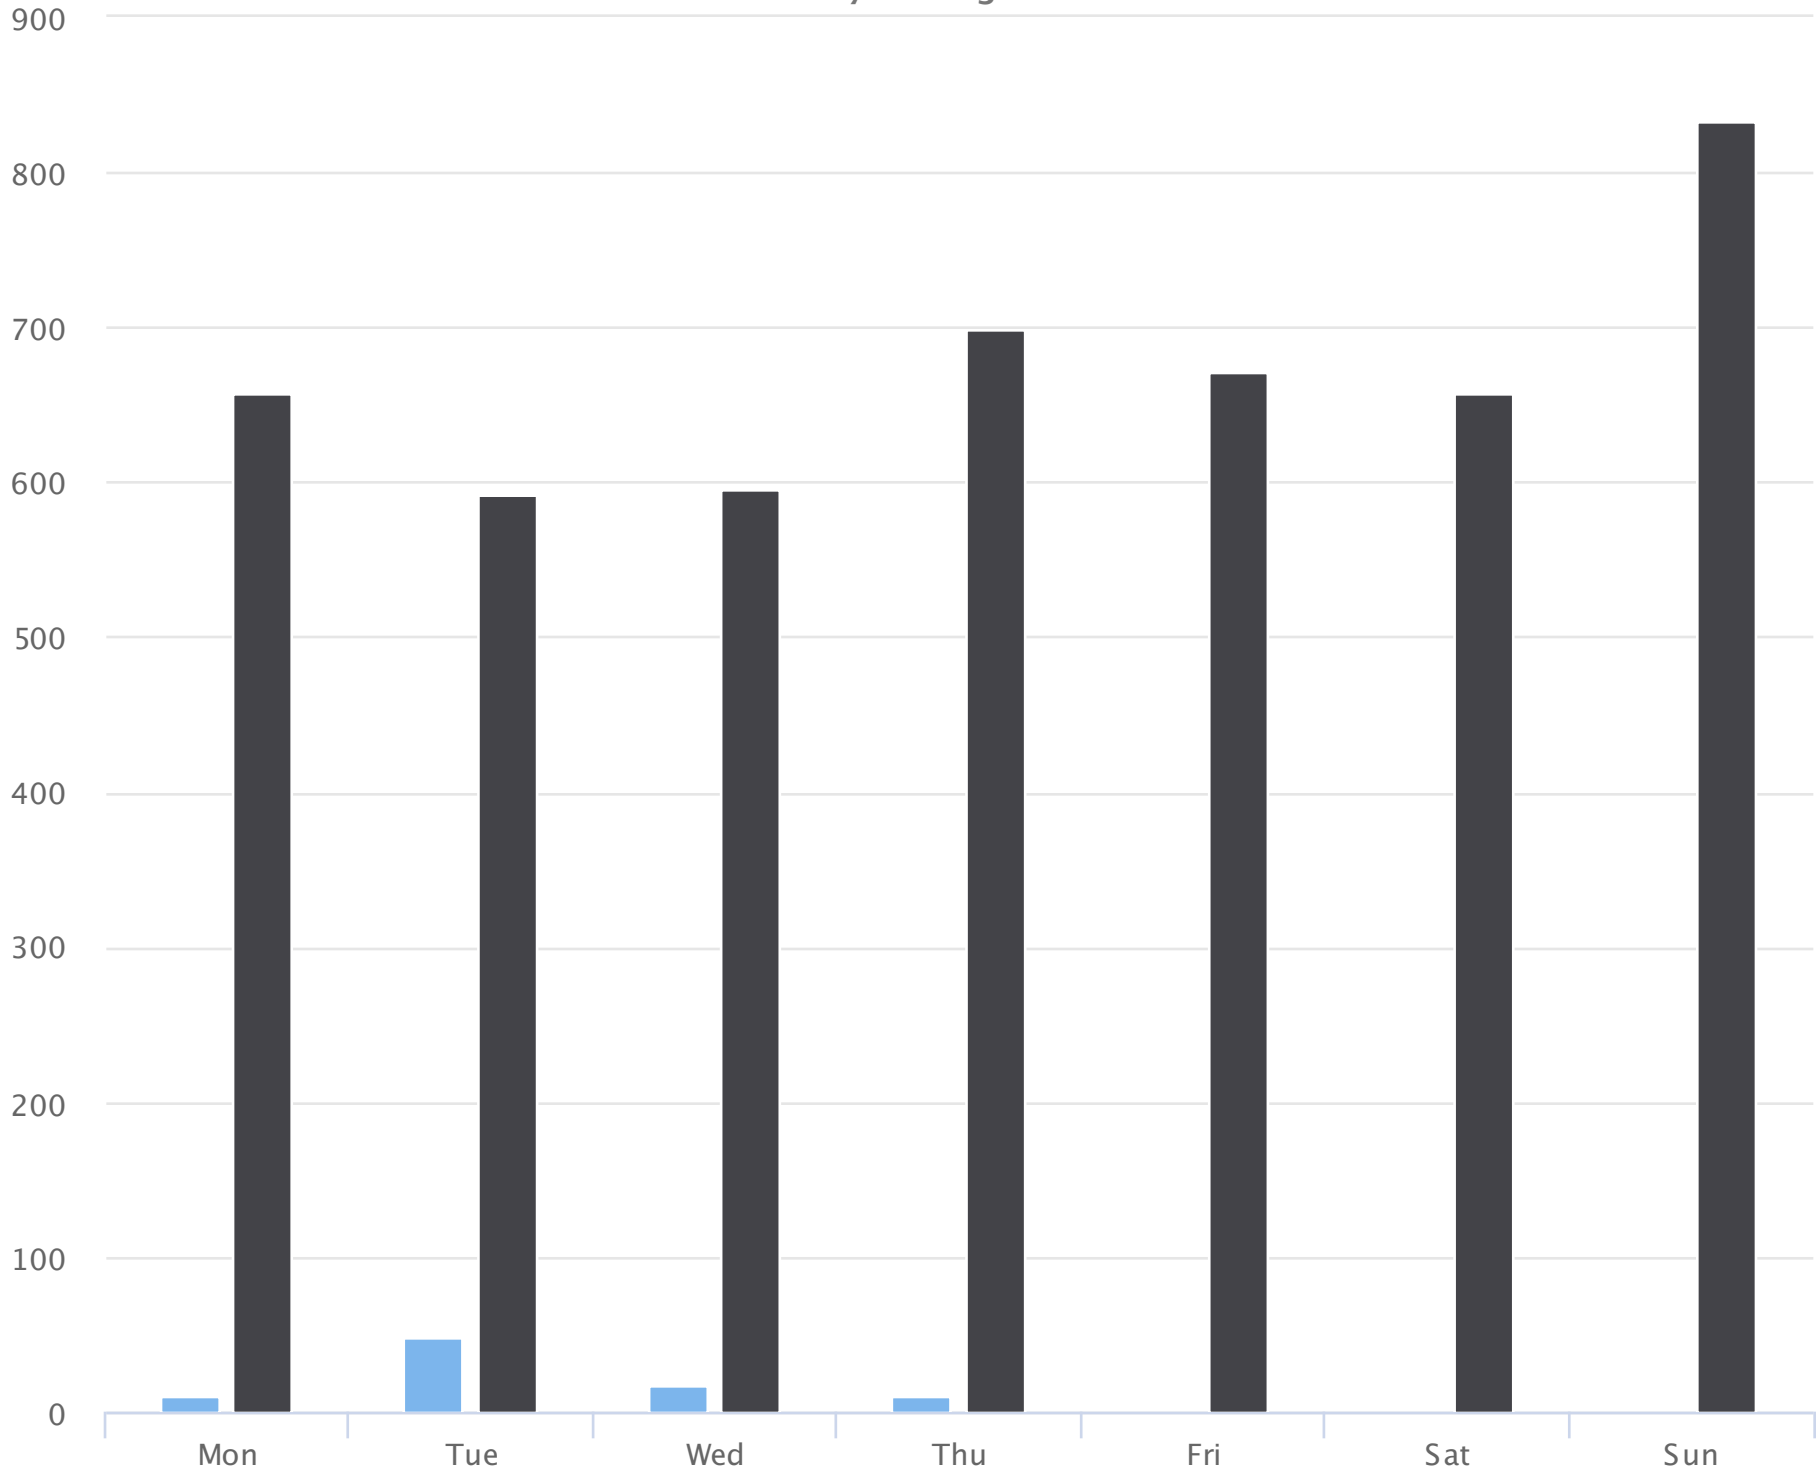

21,096.7

21,317.9

2,328.8

17,597.0

24,153.9

# Days of the week

2020-05-11 to 2020-08-14

Daily averages

**Site Name**

**Average**

Median

STDV

Min