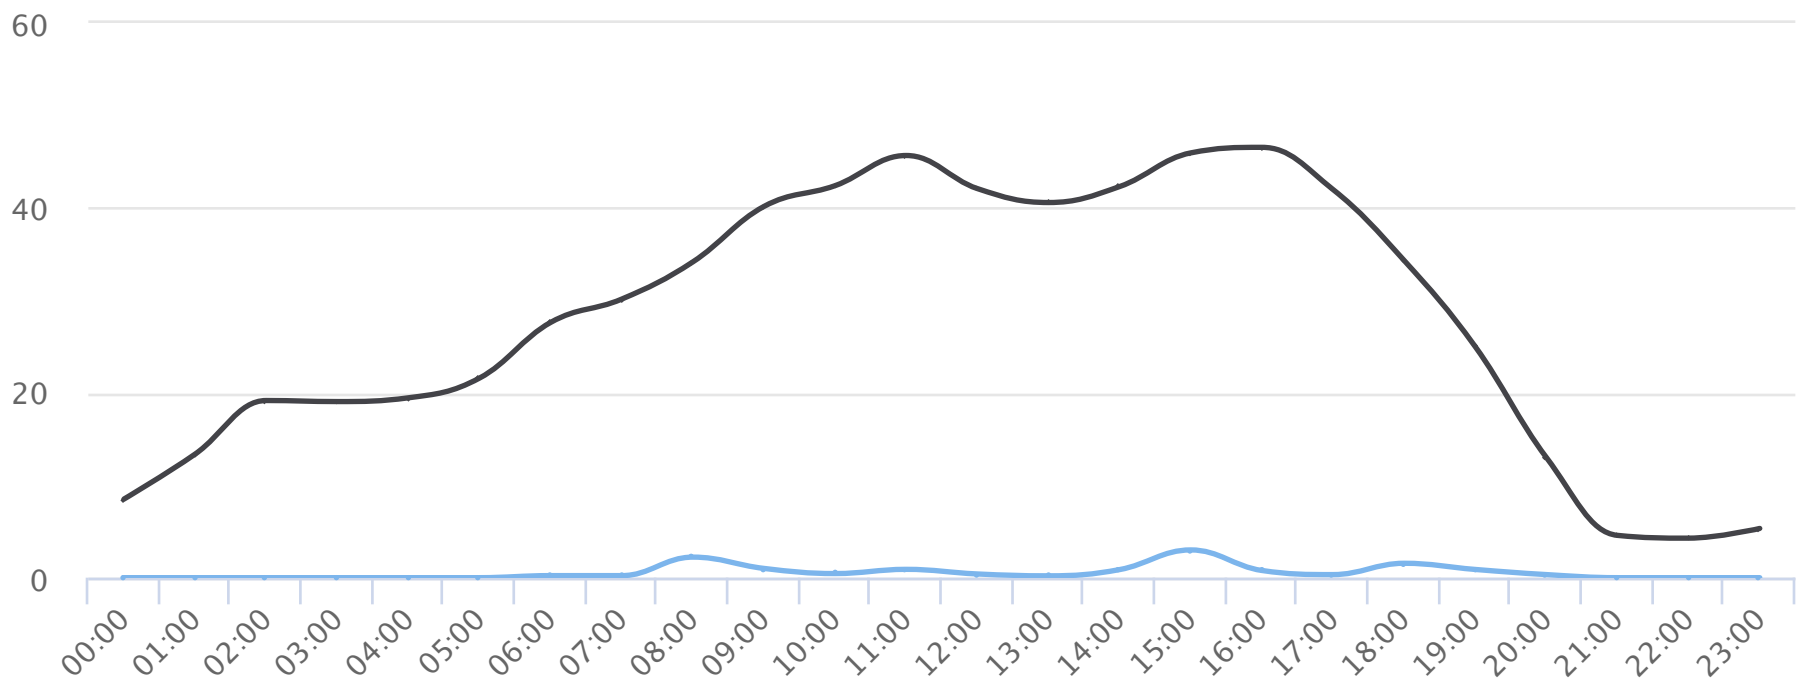

672.0

657.8

74.9

591.5

832.4

# Hours of the day

2020-05-11 to 2020-08-14

Hourly averages

**Site Name**

**Average**

**Median**

**STDV**

**Min**