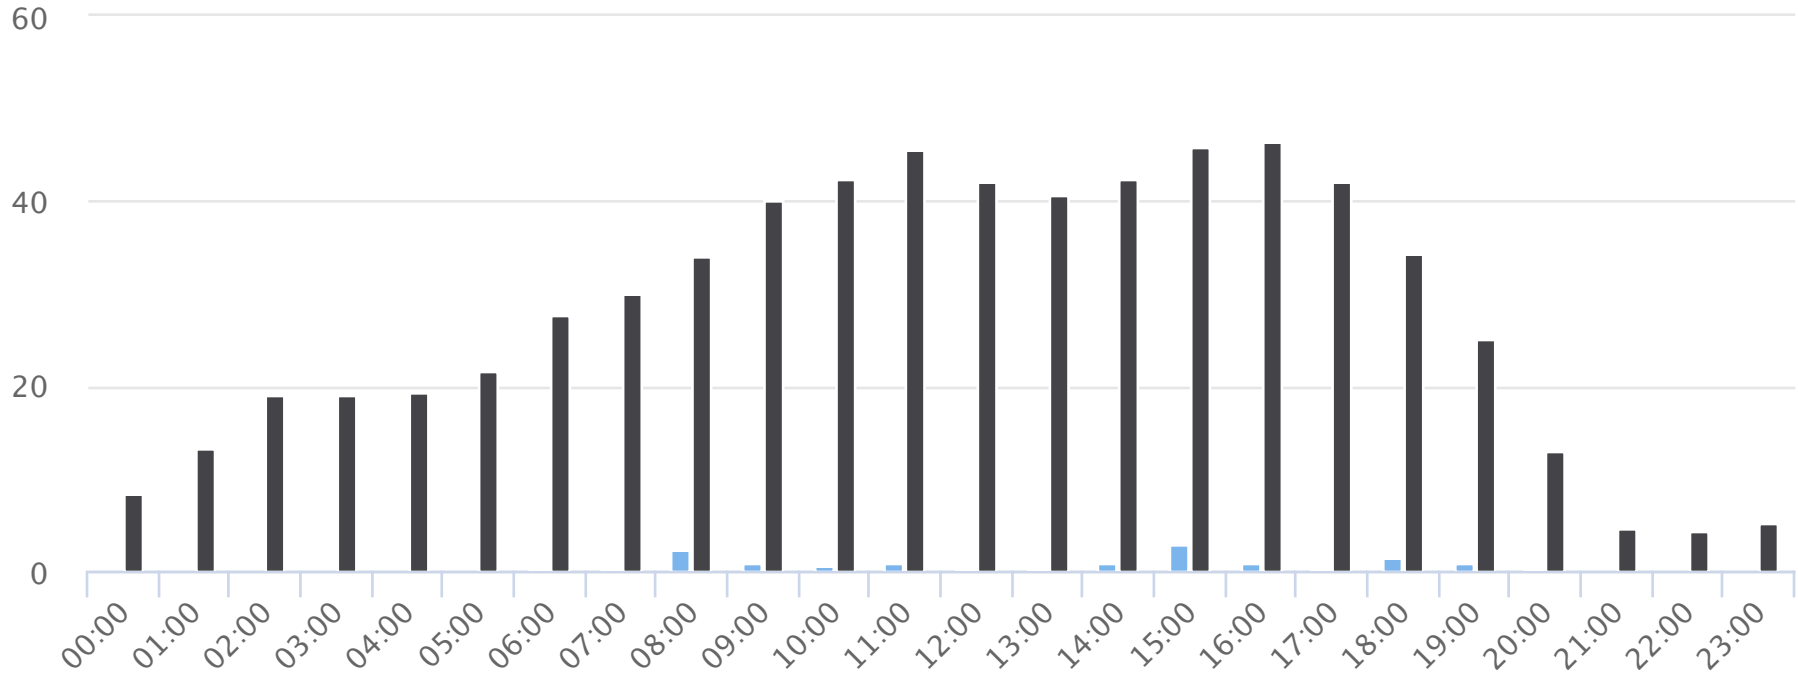

672.0

657.8

74.9

591.5

832.4

# Hours of the day

2020-05-11 to 2020-08-14

Hourly averages

**Site Name**

**Average**

**Median**

**STDV**

**Min**