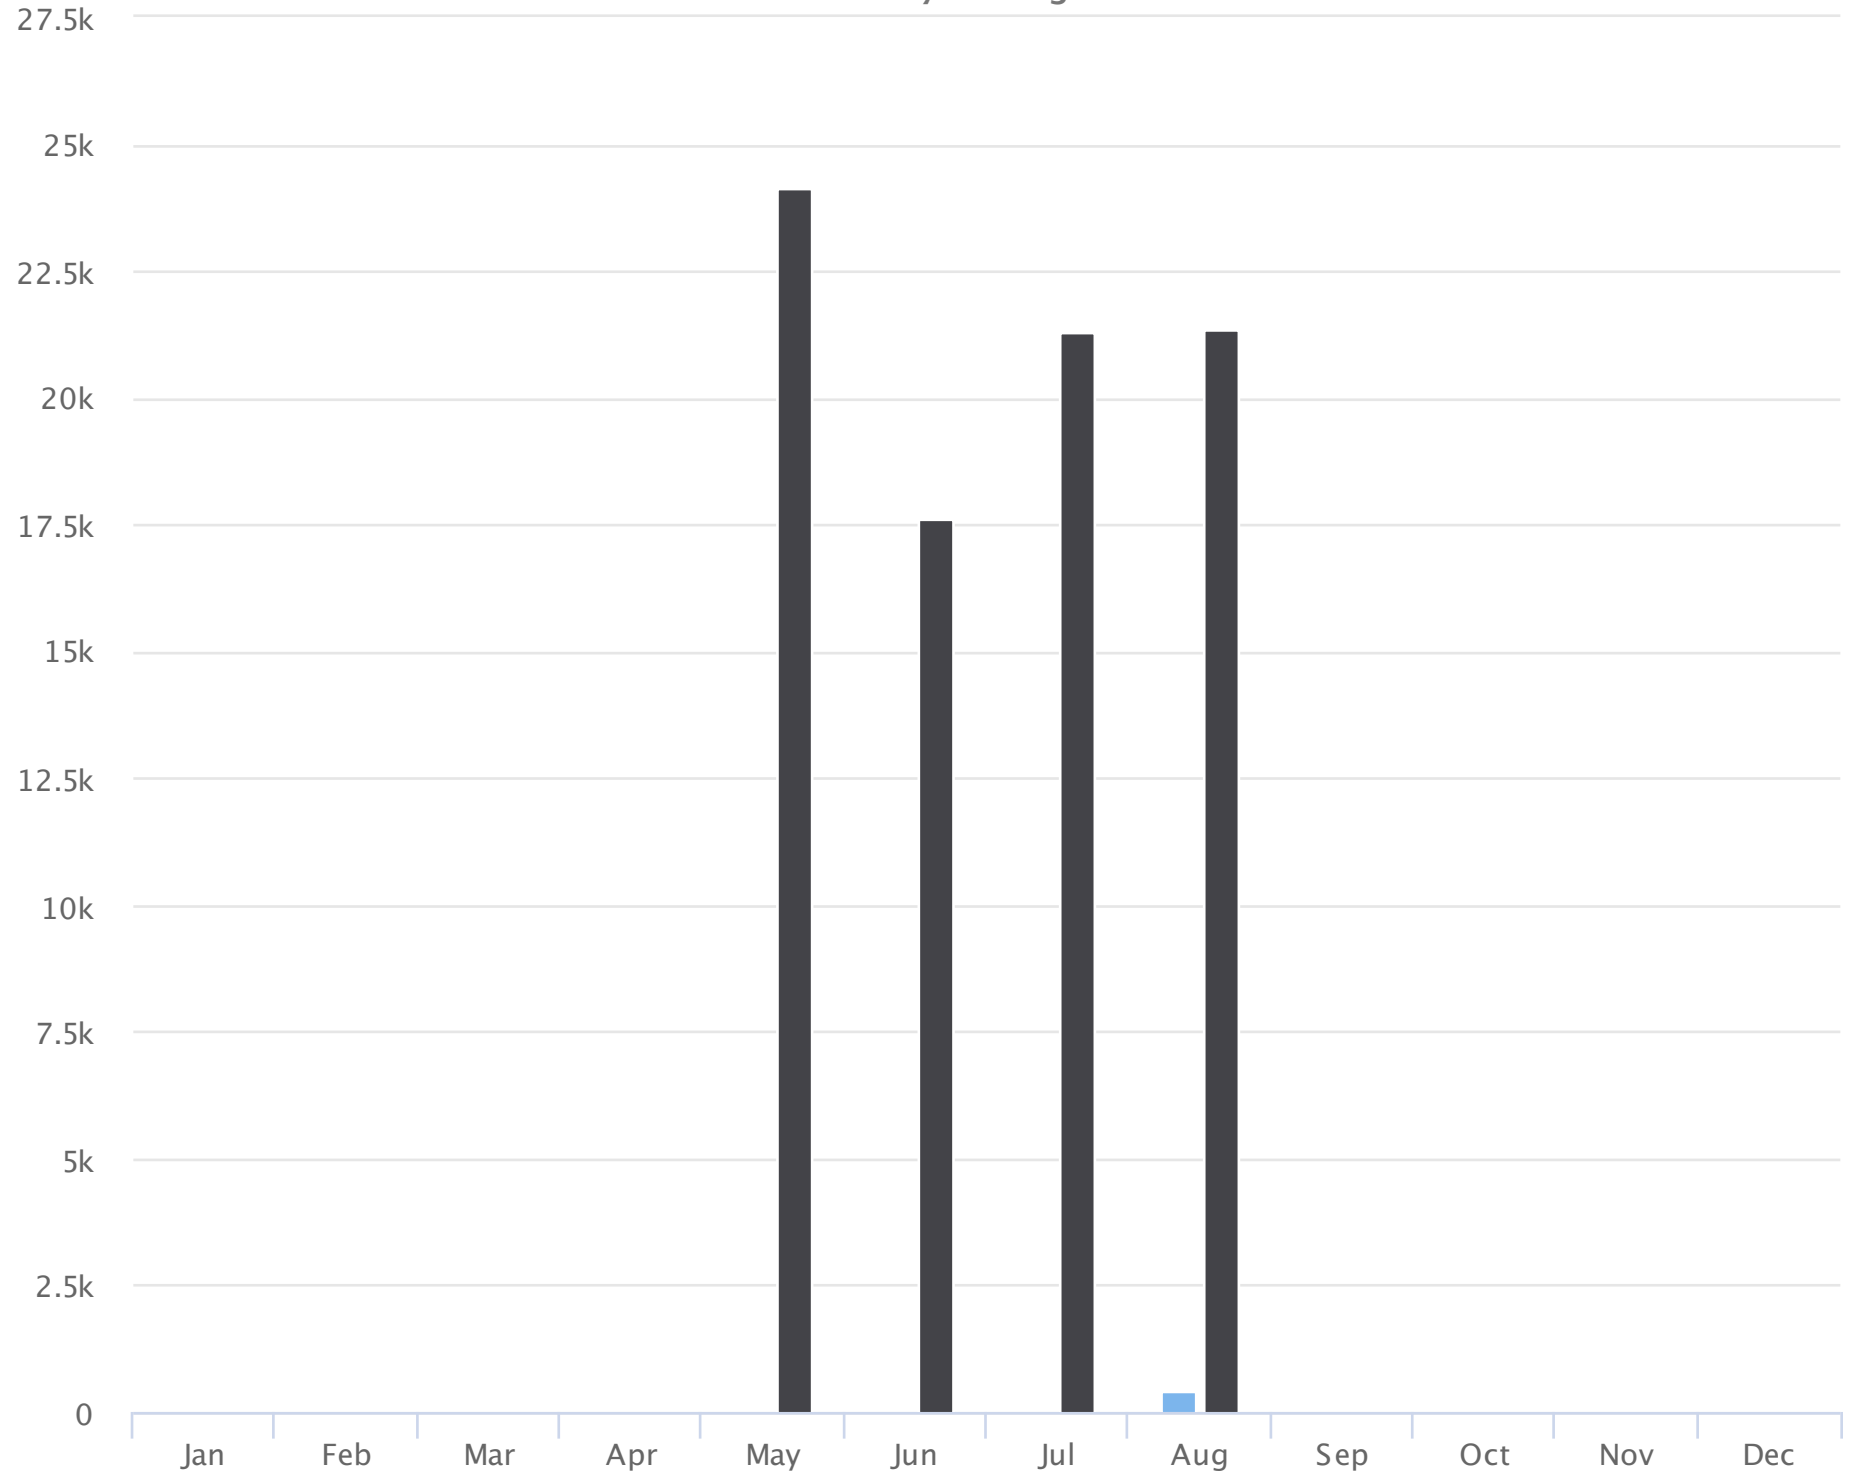

# Months of the year

2020-05-11 to 2020-08-14

Monthly averages

**Site Name**

**Average**

**Median**

**STDV**

**Min**