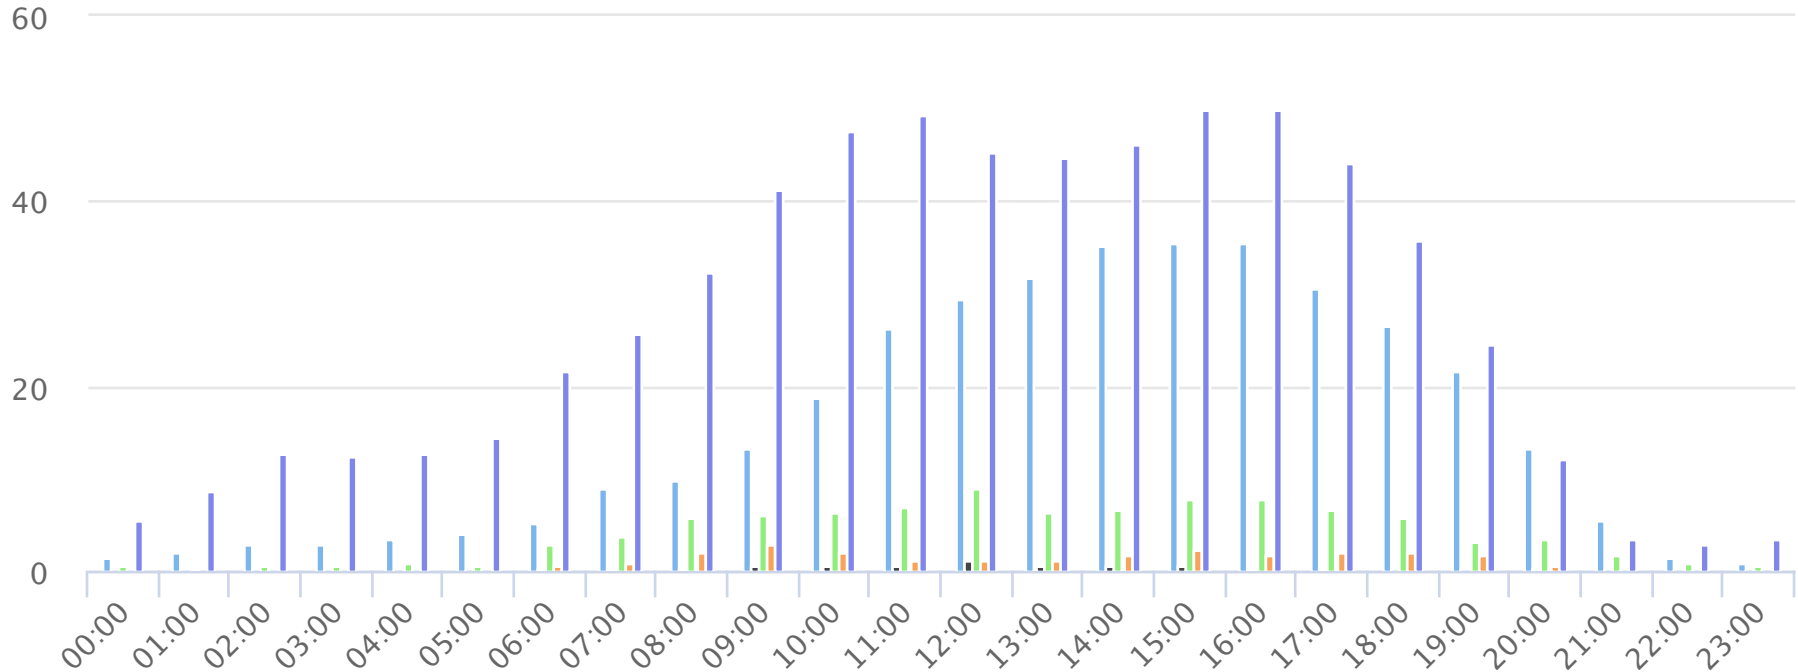

Months of the year

2020-01-01 to 2020-09-24

Monthly averages

Site Name	Average	Median	STDV	Min	Max
Blvd Park Restroom (D)	11,208.1	11,060.0	2,550.6	6,495.0	15,125.8
Civic Field Main Gates	183.5	68.5	241.5	17.4	757.0
Civic Field West Gate	2,749.0	2,320.4	1,081.0	1,244.0	4,884.6
Padden-48th	749.9	749.9	75.6	674.3	825.5
Padden-Trail	20,148.4	21,295.4	3,351.6	15,045.7	24,153.9

(D) = divide by 2 applied

Days of the week

2020-01-01 to 2020-09-24

Daily averages

Site Name	Average	Median	STDV	Min	Max
Blvd Park Restroom (D)	365.2	346.1	70.1	275.5	496.1
Civic Field Main Gates	6.4	5.6	2.7	4.0	12.7
Civic Field West Gate	93.0	95.2	23.0	59.2	134.1
Padden-48th	24.8	24.0	2.8	20.6	28.9
Padden-Trail	651.5	646.2	75.5	569.2	810.4

(D) = divide by 2 applied

Hours of the day

2020-01-01 to 2020-09-24

Hourly averages

Site Name	Average	Median	STDV	Min	Max
Blvd Park Restroom (D)	15.3	11.5	12.6	0.9	35.5
Civic Field Main Gates	0.3	0.2	0.3	0.0	1.1
Civic Field West Gate	3.9	3.7	2.9	0.4	8.8
Padden-48th	1.2	1.3	0.9	0.0	2.8
Padden-Trail	26.9	25.1	17.2	2.9	49.9

(D) = divide by 2 applied