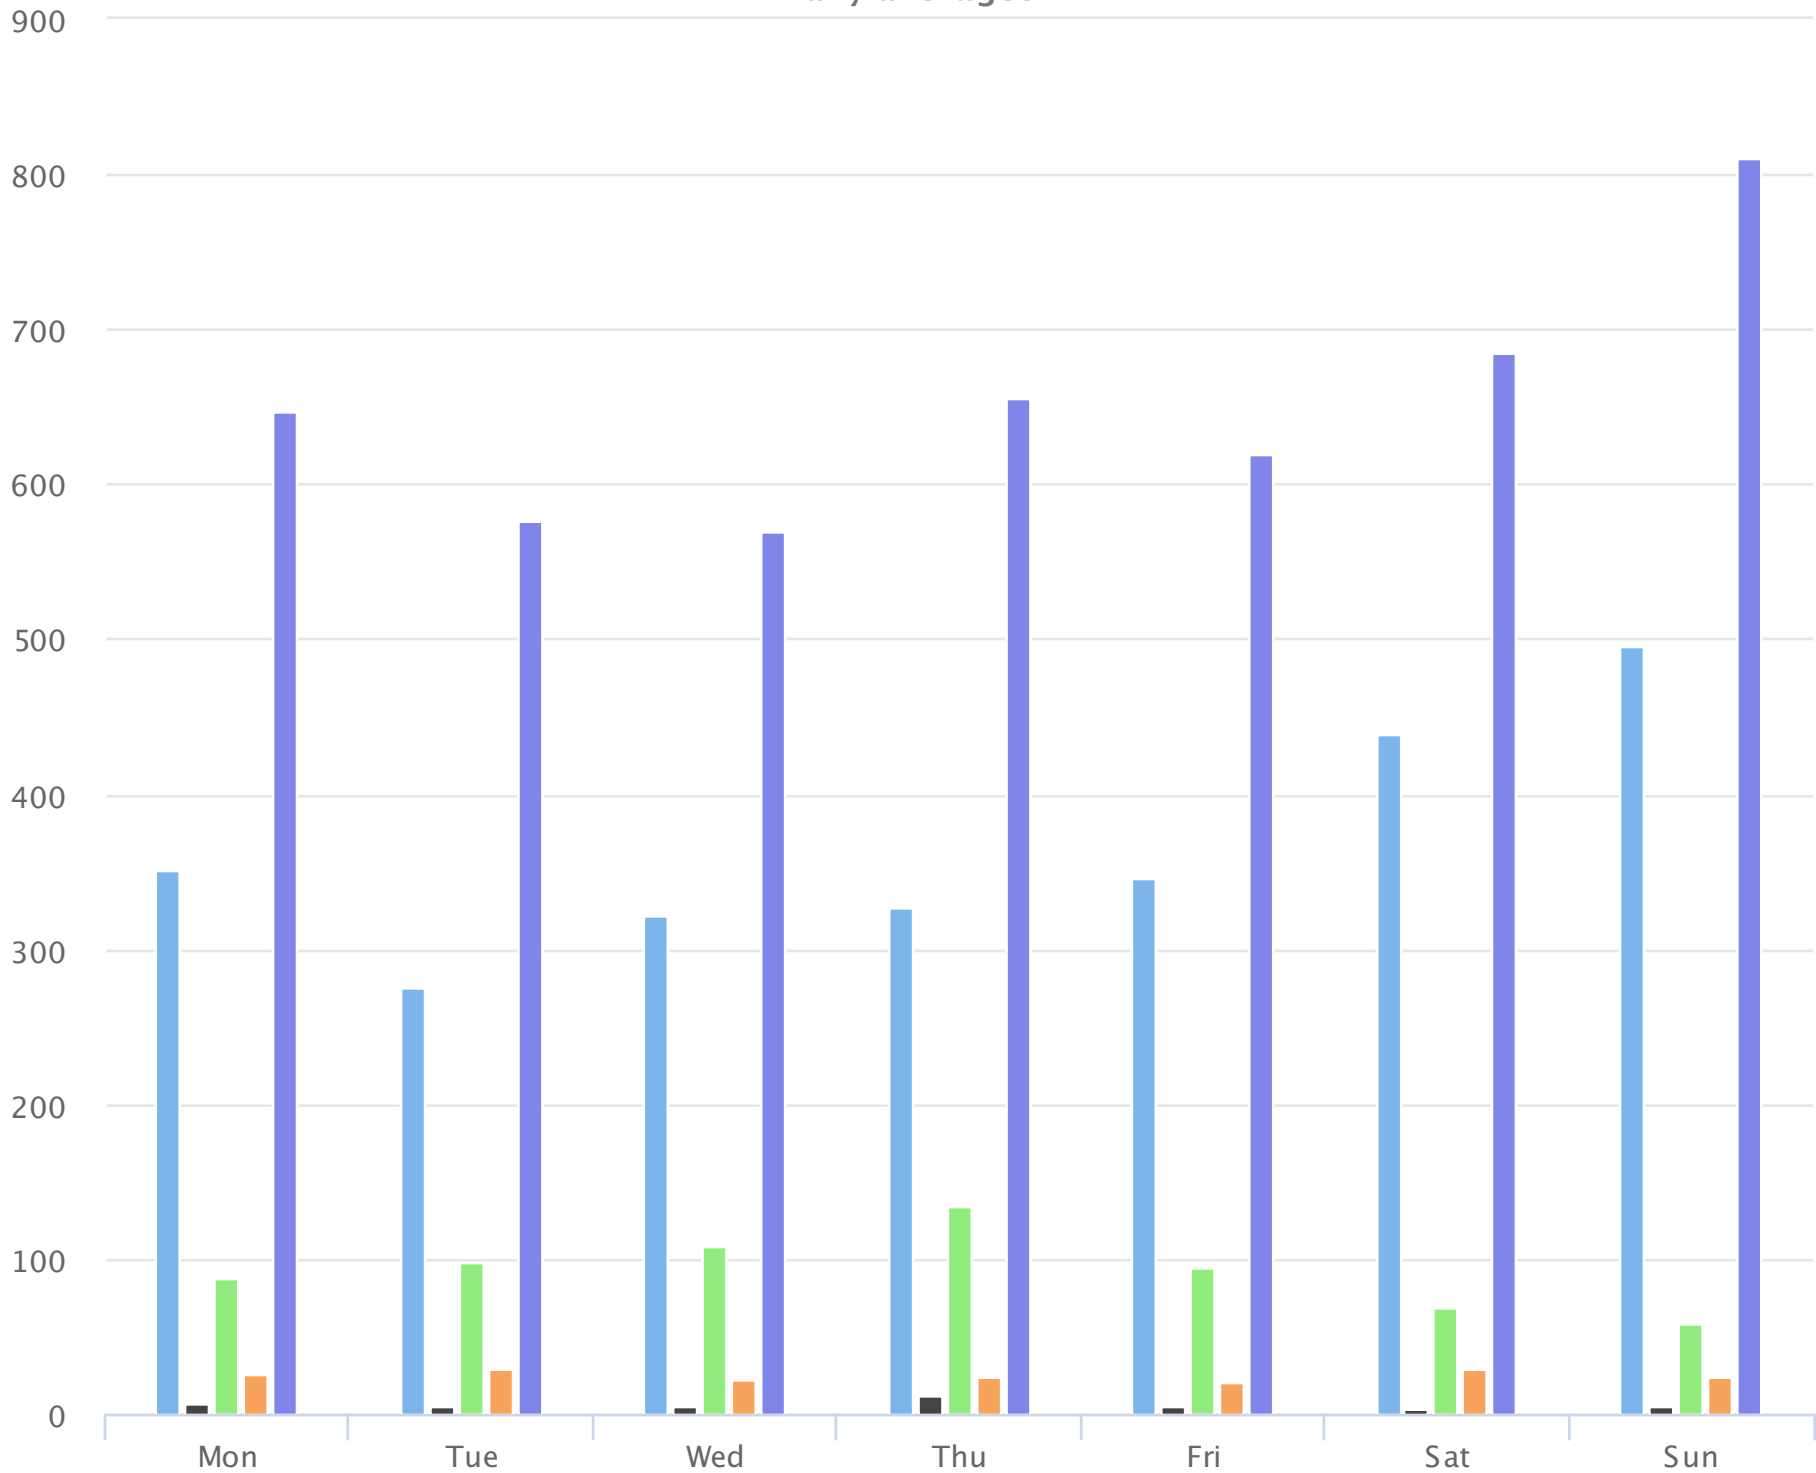

Months of the year

2020-01-01 to 2020-09-24

Monthly averages

Site Name	Average	Median	STDV	Min	Max
Blvd Park Restroom (D)	11,208.1	11,060.0	2,550.6	6,495.0	15,125.8
Civic Field Main Gates	183.5	68.5	241.5	17.4	757.0
Civic Field West Gate	2,749.0	2,320.4	1,081.0	1,244.0	4,884.6
Padden-48th	749.9	749.9	75.6	674.3	825.5
Padden-Trail	20,148.4	21,295.4	3,351.6	15,045.7	24,153.9

(D) = divide by 2 applied

Days of the week

2020-01-01 to 2020-09-24

Daily averages

Site Name	Average	Median	STDV	Min	Max
Blvd Park Restroom (D)	365.2	346.1	70.1	275.5	496.1
Civic Field Main Gates	6.4	5.6	2.7	4.0	12.7
Civic Field West Gate	93.0	95.2	23.0	59.2	134.1
Padden-48th	24.8	24.0	2.8	20.6	28.9
Padden-Trail	651.5	646.2	75.5	569.2	810.4

(D) = divide by 2 applied

Hours of the day

2020-01-01 to 2020-09-24

Hourly averages

Site Name	Average	Median	STDV	Min	Max
Blvd Park Restroom (D)	15.3	11.5	12.6	0.9	35.5
Civic Field Main Gates	0.3	0.2	0.3	0.0	1.1
Civic Field West Gate	3.9	3.7	2.9	0.4	8.8
Padden-48th	1.2	1.3	0.9	0.0	2.8
Padden-Trail	26.9	25.1	17.2	2.9	49.9

(D) = divide by 2 applied