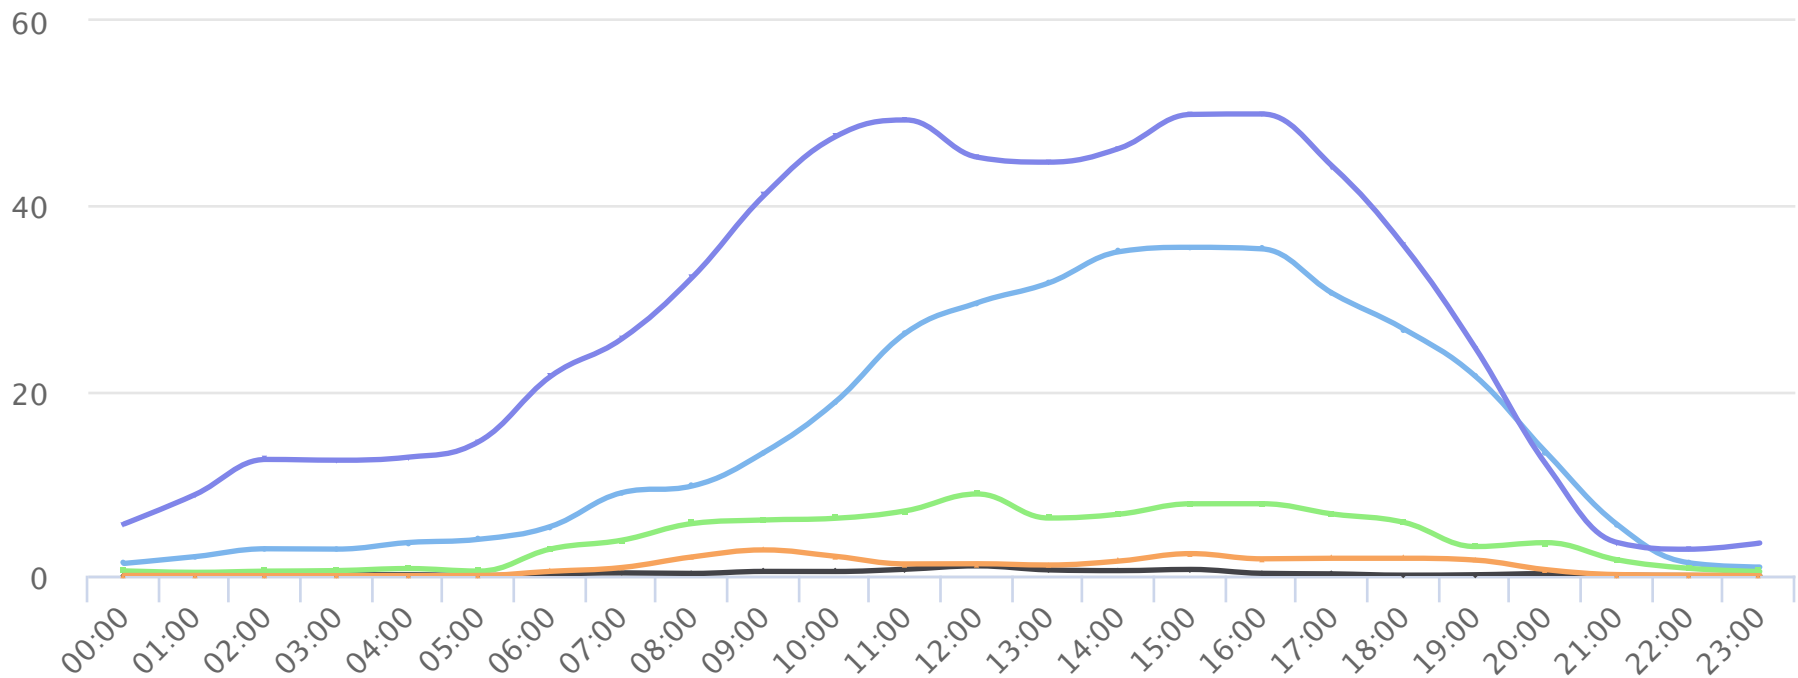

Months of the year

2020-01-01 to 2020-09-24

Monthly averages

Site Name	Average	Median	STDV	Min	Max
Blvd Park Restroom (D)	11,208.1	11,060.0	2,550.6	6,495.0	15,125.8
Civic Field Main Gates	183.5	68.5	241.5	17.4	757.0
Civic Field West Gate	2,749.0	2,320.4	1,081.0	1,244.0	4,884.6
Padden-48th	749.9	749.9	75.6	674.3	825.5
Padden-Trail	20,148.4	21,295.4	3,351.6	15,045.7	24,153.9

(D) = divide by 2 applied

Days of the week

2020-01-01 to 2020-09-24

Daily averages

Site Name	Average	Median	STDV	Min	Max
Blvd Park Restroom (D)	365.2	346.1	70.1	275.5	496.1
Civic Field Main Gates	6.4	5.6	2.7	4.0	12.7
Civic Field West Gate	93.0	95.2	23.0	59.2	134.1
Padden-48th	24.8	24.0	2.8	20.6	28.9
Padden-Trail	651.5	646.2	75.5	569.2	810.4

(D) = divide by 2 applied

Hours of the day

2020-01-01 to 2020-09-24

Hourly averages

Site Name	Average	Median	STDV	Min	Max
Blvd Park Restroom (D)	15.3	11.5	12.6	0.9	35.5
Civic Field Main Gates	0.3	0.2	0.3	0.0	1.1
Civic Field West Gate	3.9	3.7	2.9	0.4	8.8
Padden-48th	1.2	1.3	0.9	0.0	2.8
Padden-Trail	26.9	25.1	17.2	2.9	49.9

(D) = divide by 2 applied