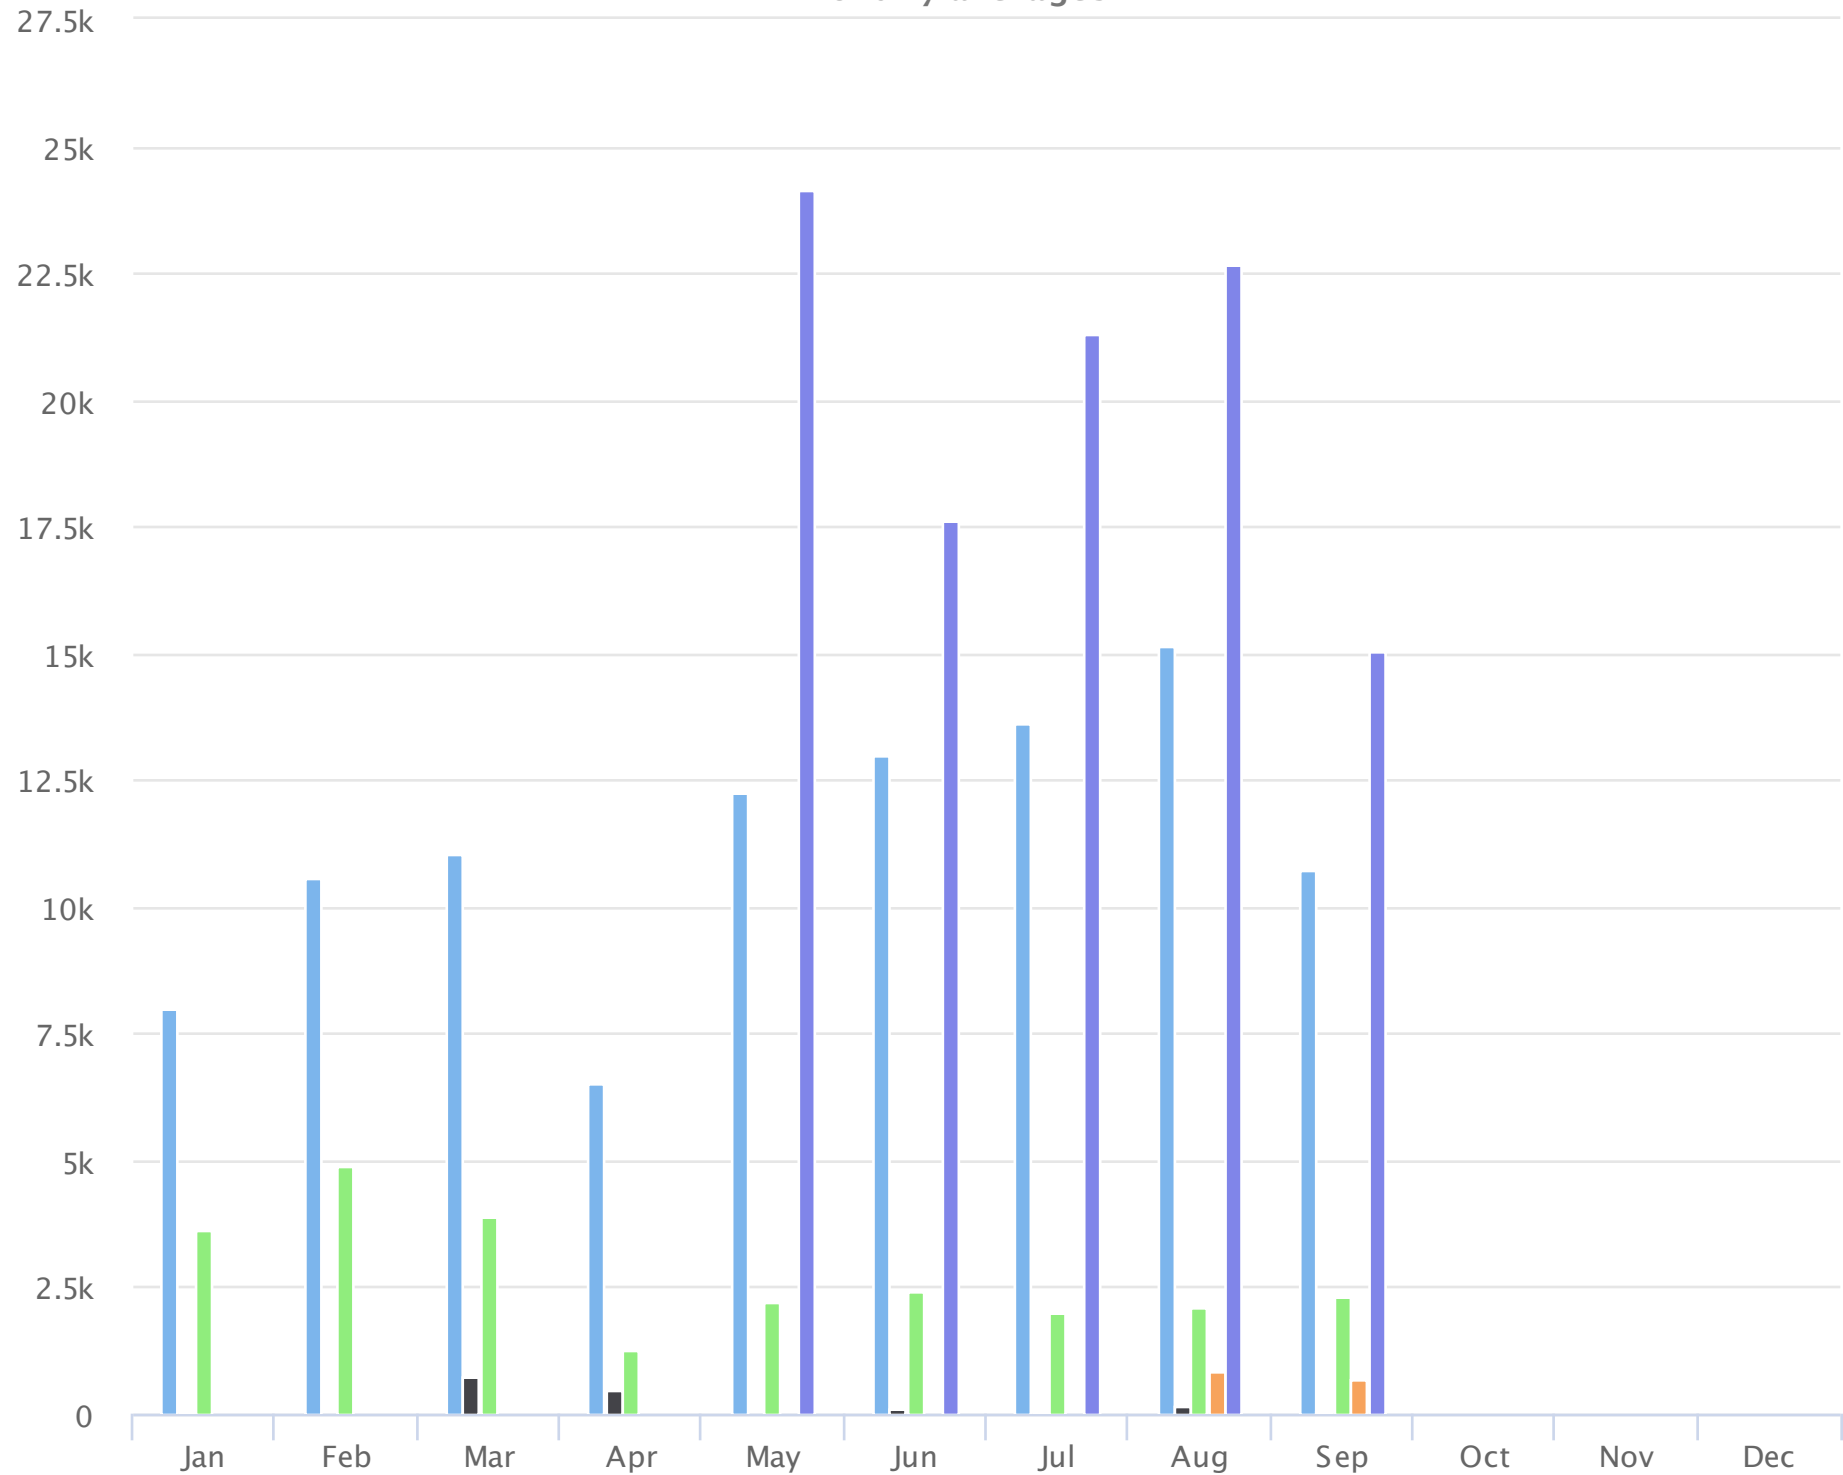

Months of the year

2020-01-01 to 2020-09-24

Monthly averages

Site Name	Average	Median	STDV	Min	Max
Blvd Park Restroom (D)	11,208.1	11,060.0	2,550.6	6,495.0	15,125.8
Civic Field Main Gates	183.5	68.5	241.5	17.4	757.0
Civic Field West Gate	2,749.0	2,320.4	1,081.0	1,244.0	4,884.6
Padden-48th	749.9	749.9	75.6	674.3	825.5
Padden-Trail	20,148.4	21,295.4	3,351.6	15,045.7	24,153.9

(D) = divide by 2 applied

Days of the week

2020-01-01 to 2020-09-24

Daily averages

Site Name	Average	Median	STDV	Min	Max
Blvd Park Restroom (D)	365.2	346.1	70.1	275.5	496.1
Civic Field Main Gates	6.4	5.6	2.7	4.0	12.7
Civic Field West Gate	93.0	95.2	23.0	59.2	134.1
Padden-48th	24.8	24.0	2.8	20.6	28.9
Padden-Trail	651.5	646.2	75.5	569.2	810.4

(D) = divide by 2 applied

Hours of the day

2020-01-01 to 2020-09-24

Hourly averages

Site Name	Average	Median	STDV	Min	Max
Blvd Park Restroom (D)	15.3	11.5	12.6	0.9	35.5
Civic Field Main Gates	0.3	0.2	0.3	0.0	1.1
Civic Field West Gate	3.9	3.7	2.9	0.4	8.8
Padden-48th	1.2	1.3	0.9	0.0	2.8
Padden-Trail	26.9	25.1	17.2	2.9	49.9

(D) = divide by 2 applied