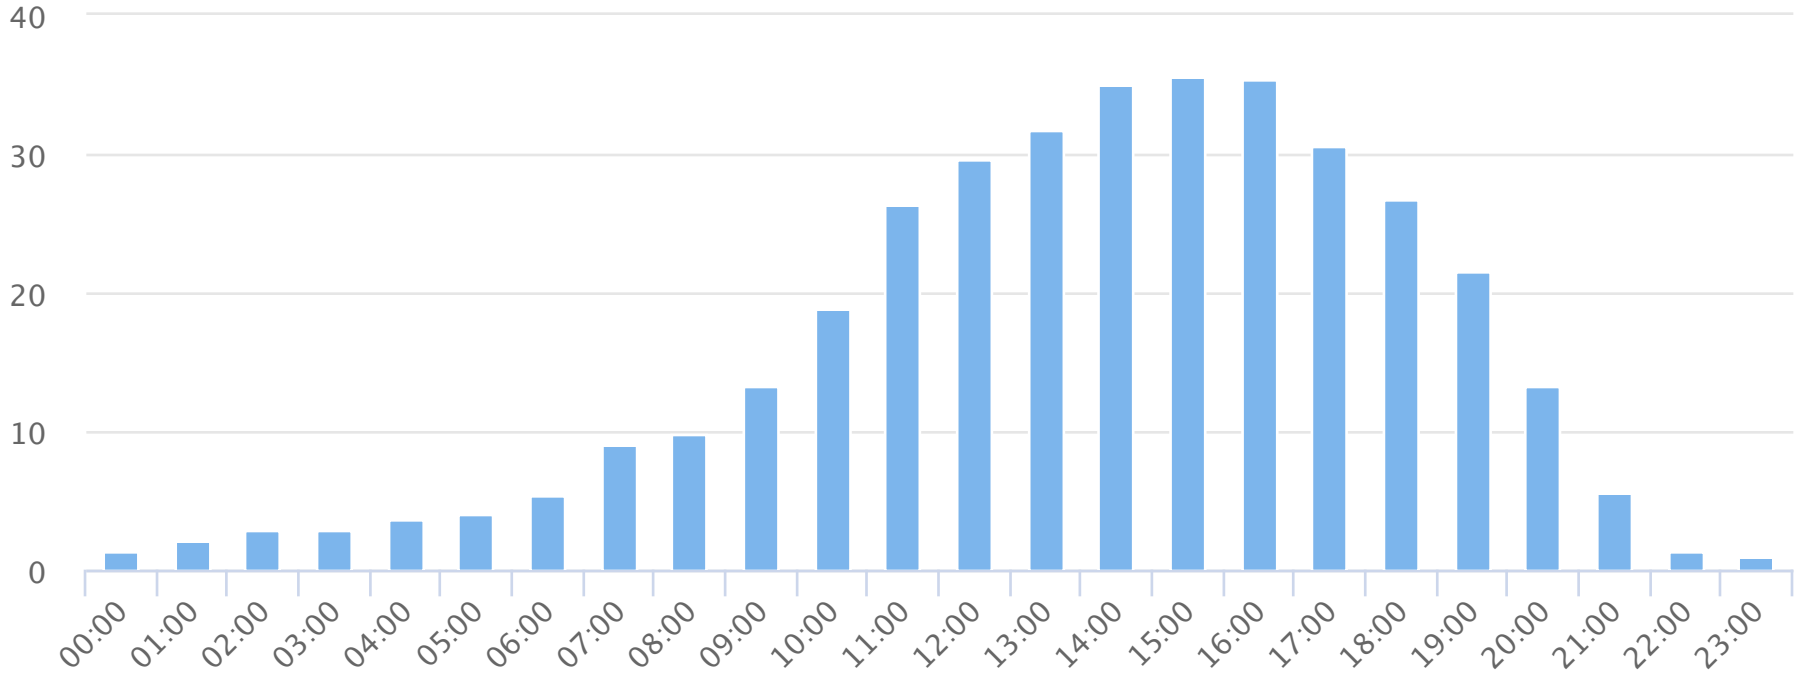

# Months of the year

2020-01-01 to 2020-09-24

Monthly averages

Site Name	Average	Median	STDV	Min	Max
Blvd Park Restroom (D)	11,208.1	11,060.0	2,550.6	6,495.0	15,125.8

(D) = divide by 2 applied

# Days of the week

2020-01-01 to 2020-09-24

Daily averages

Site Name	Average	Median	STDV	Min	Max
Blvd Park Restroom (D)	365.2	346.1	70.1	275.5	496.1

(D) = divide by 2 applied

# Hours of the day

2020-01-01 to 2020-09-24

Hourly averages

**Site Name**

**Average**

**Median**

**STDV**

**Min**