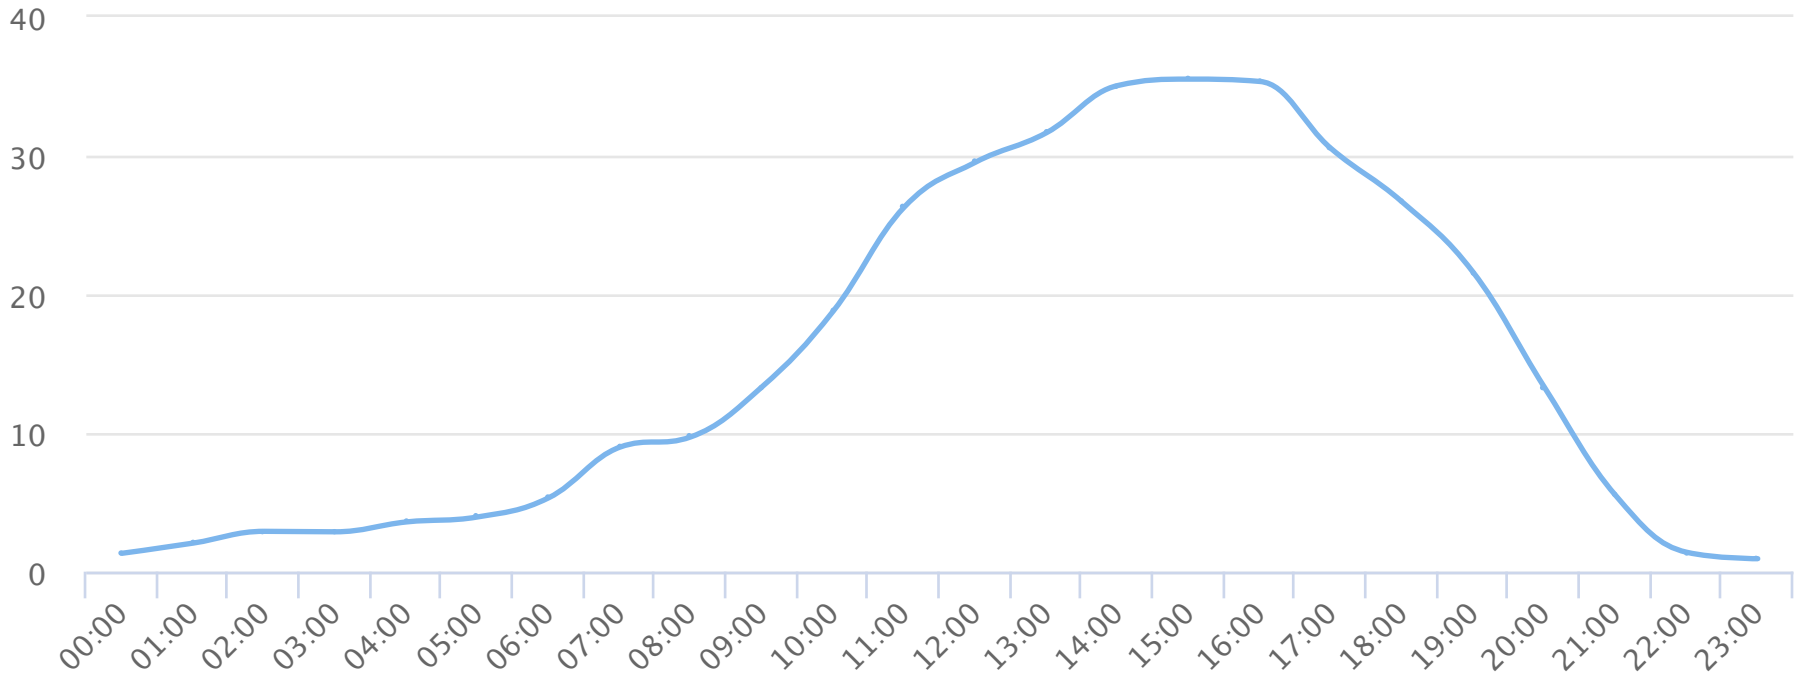

# Months of the year

2020-01-01 to 2020-09-24

Monthly averages

Site Name	Average	Median	STDV	Min	Max
Blvd Park Restroom (D)	11,208.1	11,060.0	2,550.6	6,495.0	15,125.8

(D) = divide by 2 applied

# Days of the week

2020-01-01 to 2020-09-24

Daily averages

Site Name	Average	Median	STDV	Min	Max
Blvd Park Restroom (D)	365.2	346.1	70.1	275.5	496.1

(D) = divide by 2 applied

# Hours of the day

2020-01-01 to 2020-09-24

Hourly averages

**Site Name**

**Average**

**Median**

**STDV**

**Min**