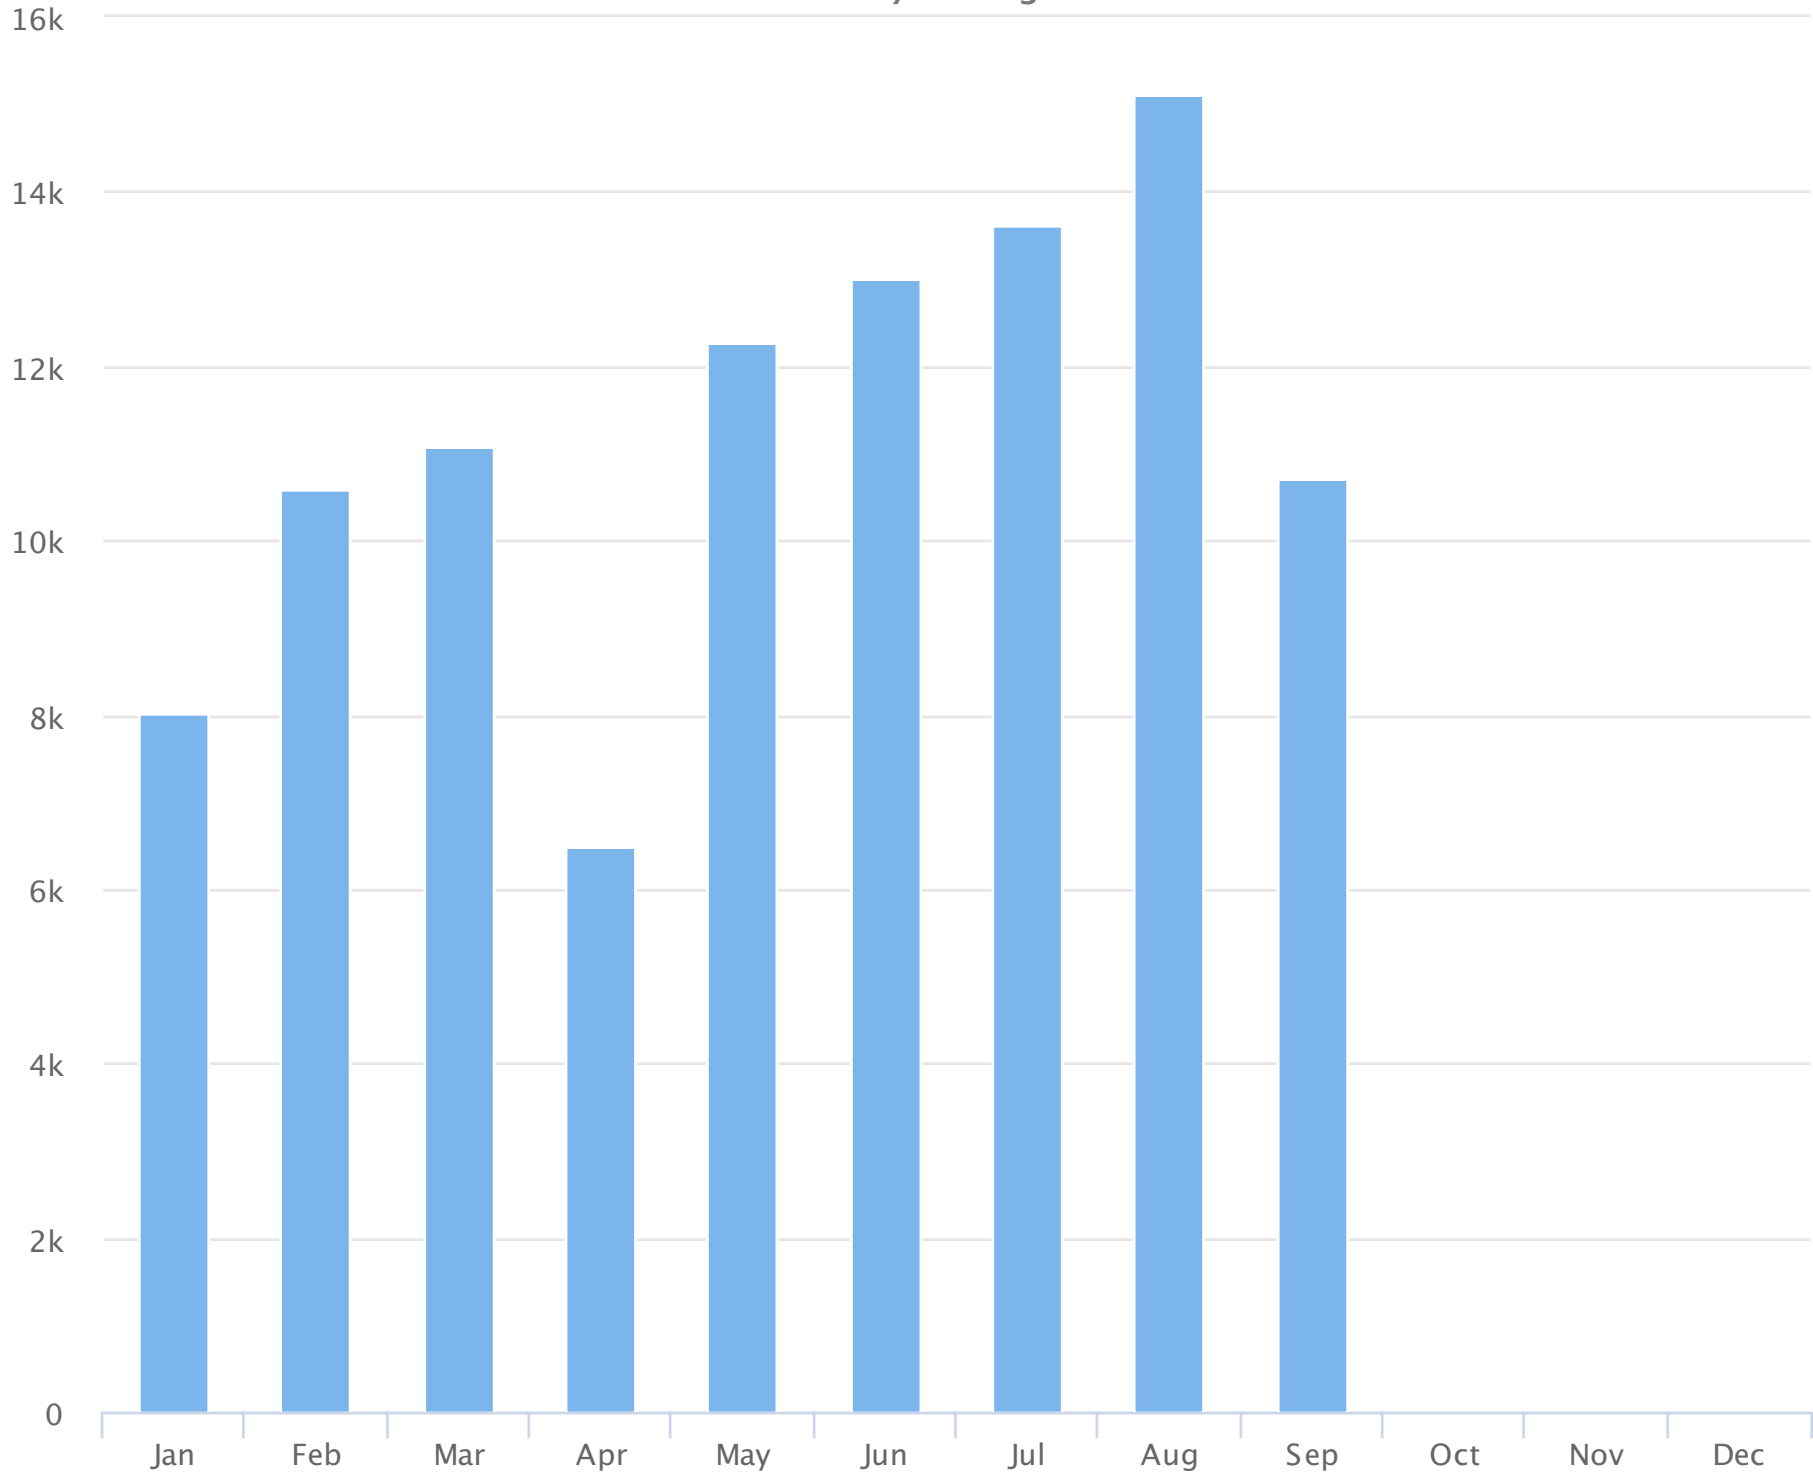

# Months of the year

2020-01-01 to 2020-09-24

Monthly averages

Site Name	Average	Median	STDV	Min	Max
Blvd Park Restroom (D)	11,208.1	11,060.0	2,550.6	6,495.0	15,125.8

(D) = divide by 2 applied

# Days of the week

2020-01-01 to 2020-09-24

Daily averages

Site Name	Average	Median	STDV	Min	Max
Blvd Park Restroom (D)	365.2	346.1	70.1	275.5	496.1

(D) = divide by 2 applied

# Hours of the day

2020-01-01 to 2020-09-24

Hourly averages

**Site Name**

**Average**

**Median**

**STDV**

**Min**