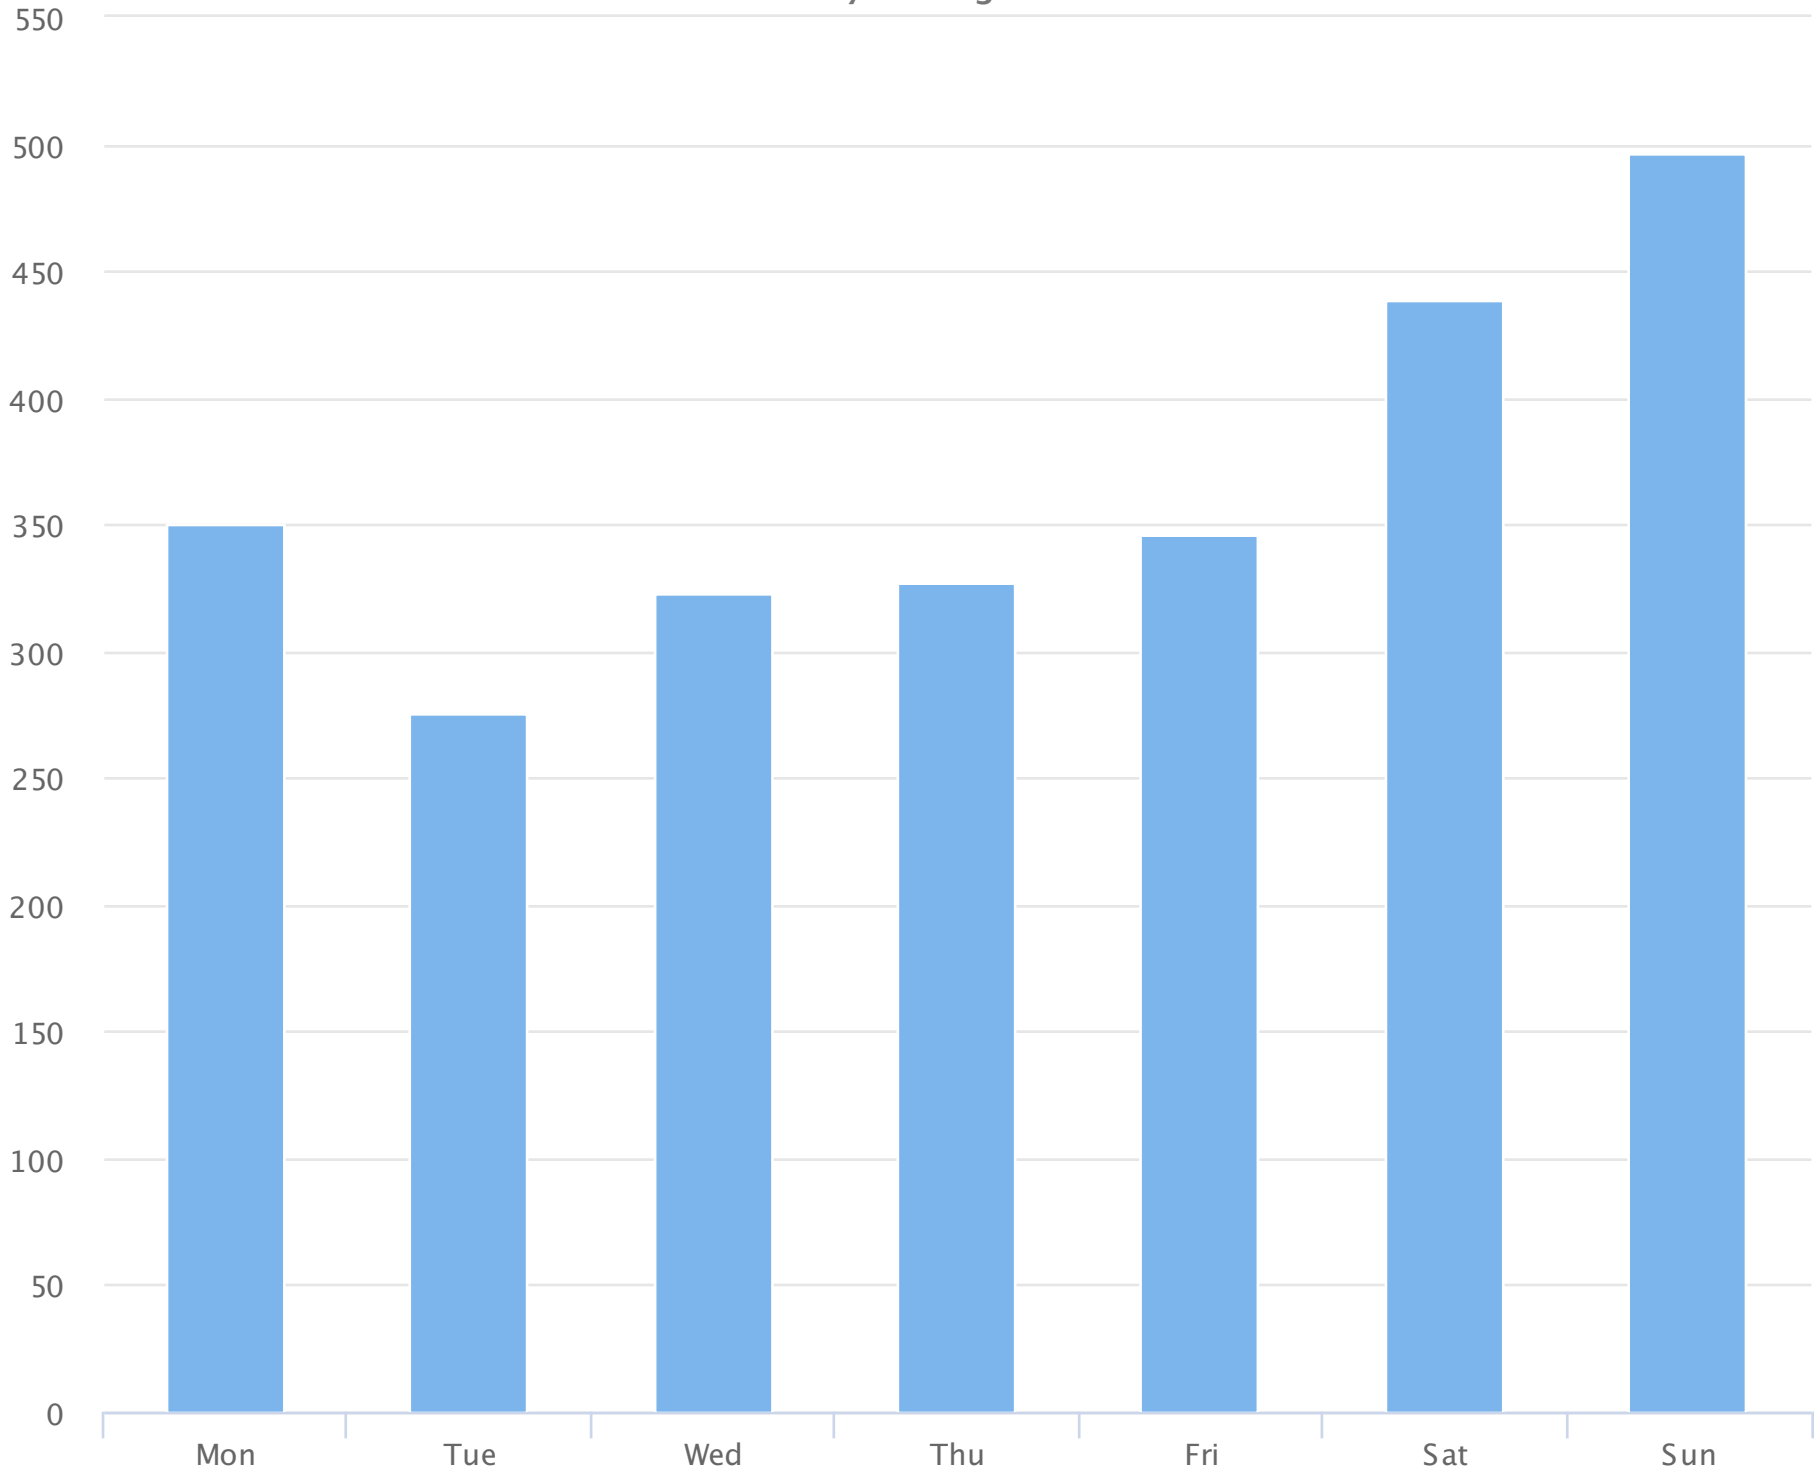

# Months of the year

2020-01-01 to 2020-09-24

Monthly averages

Site Name	Average	Median	STDV	Min	Max
Blvd Park Restroom (D)	11,208.1	11,060.0	2,550.6	6,495.0	15,125.8

(D) = divide by 2 applied

# Days of the week

2020-01-01 to 2020-09-24

Daily averages

Site Name	Average	Median	STDV	Min	Max
Blvd Park Restroom (D)	365.2	346.1	70.1	275.5	496.1

(D) = divide by 2 applied

# Hours of the day

2020-01-01 to 2020-09-24

Hourly averages

**Site Name**

**Average**

**Median**

**STDV**

**Min**