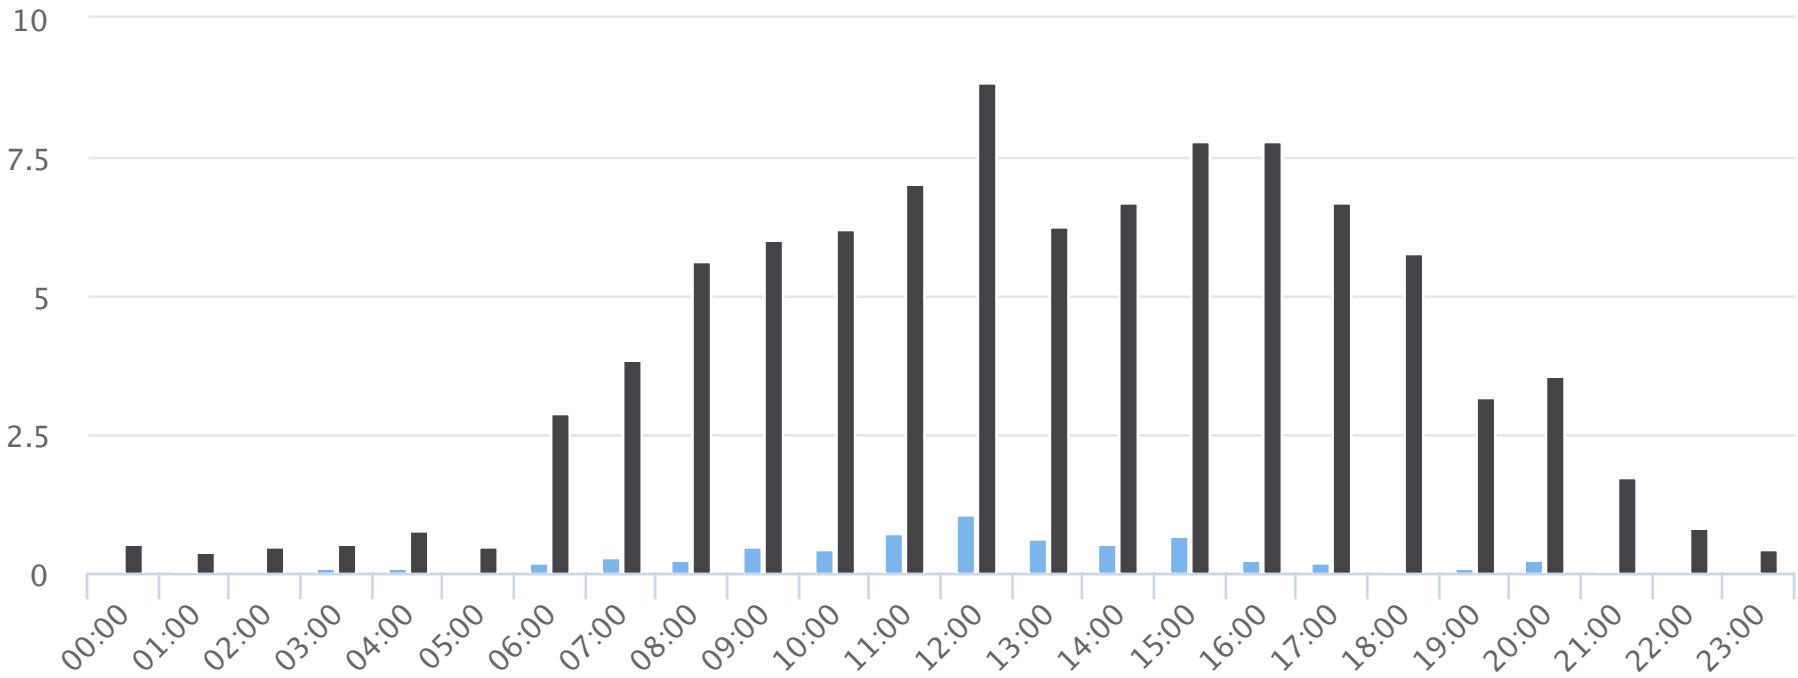

Days of the week

2020-01-01 to 2020-09-24

Daily averages

| Site Name | Average | Median | STDV | Min | Max |
|------------------------|---------|--------|------|------|-------|
| Civic Field Main Gates | 6.4 | 5.6 | 2.7 | 4.0 | 12.7 |
| Civic Field West Gate | 93.0 | 95.2 | 23.0 | 59.2 | 134.1 |

Hours of the day

2020-01-01 to 2020-09-24

Hourly averages

| Site Name | Average | Median | STDV | Min | Max |
|------------------------|---------|--------|------|-----|-----|
| Civic Field Main Gates | 0.3 | 0.2 | 0.3 | 0.0 | 1.1 |
| Civic Field West Gate | 3.9 | 3.7 | 2.9 | 0.4 | 8.8 |