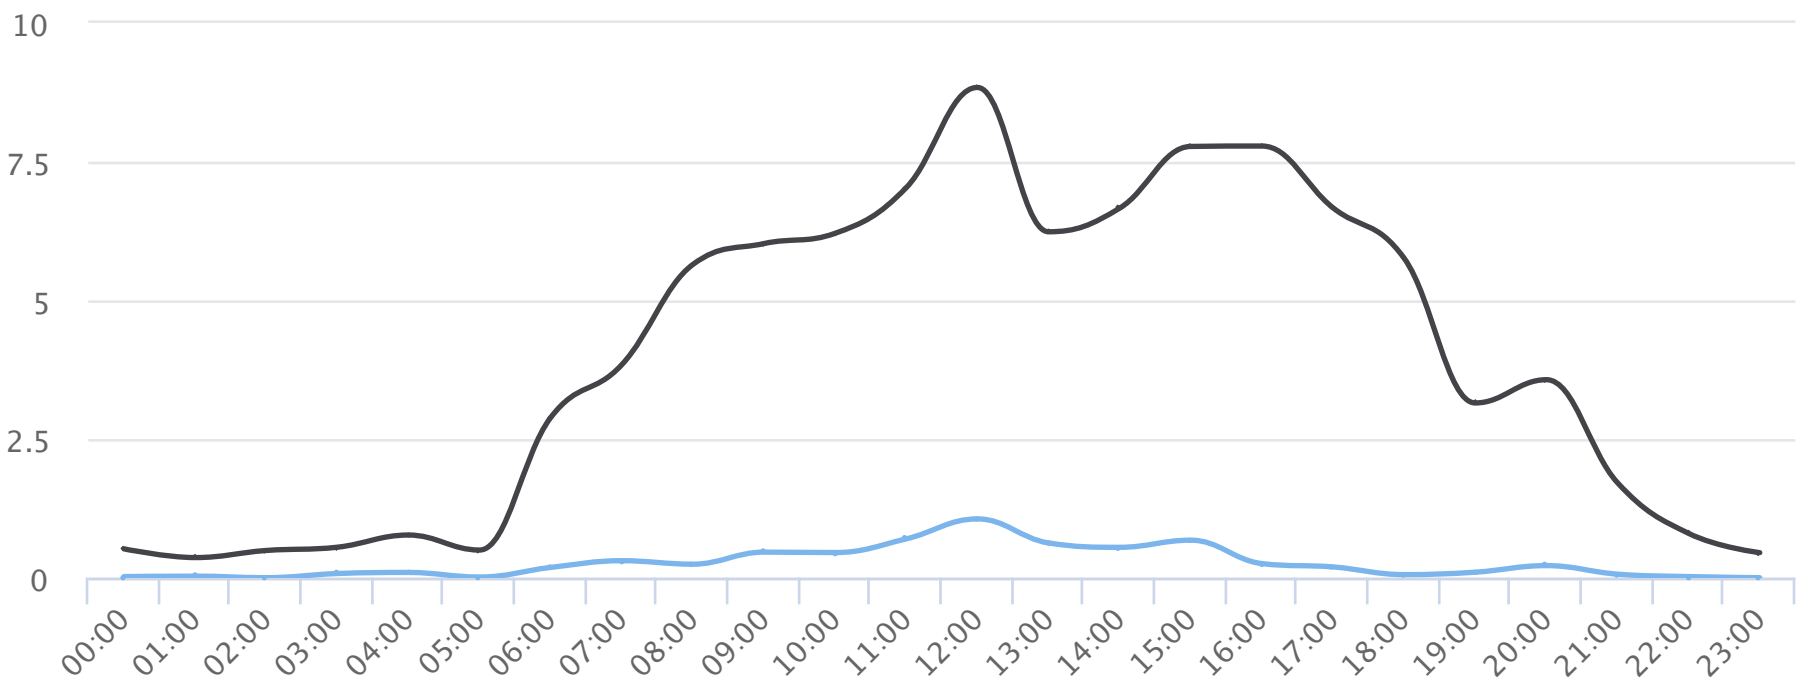

Days of the week

2020-01-01 to 2020-09-24

Daily averages

| Site Name | Average | Median | STDV | Min | Max |
|------------------------|---------|--------|------|------|-------|
| Civic Field Main Gates | 6.4 | 5.6 | 2.7 | 4.0 | 12.7 |
| Civic Field West Gate | 93.0 | 95.2 | 23.0 | 59.2 | 134.1 |

Hours of the day

2020-01-01 to 2020-09-24

Hourly averages

| Site Name | Average | Median | STDV | Min | Max |
|------------------------|---------|--------|------|-----|-----|
| Civic Field Main Gates | 0.3 | 0.2 | 0.3 | 0.0 | 1.1 |
| Civic Field West Gate | 3.9 | 3.7 | 2.9 | 0.4 | 8.8 |