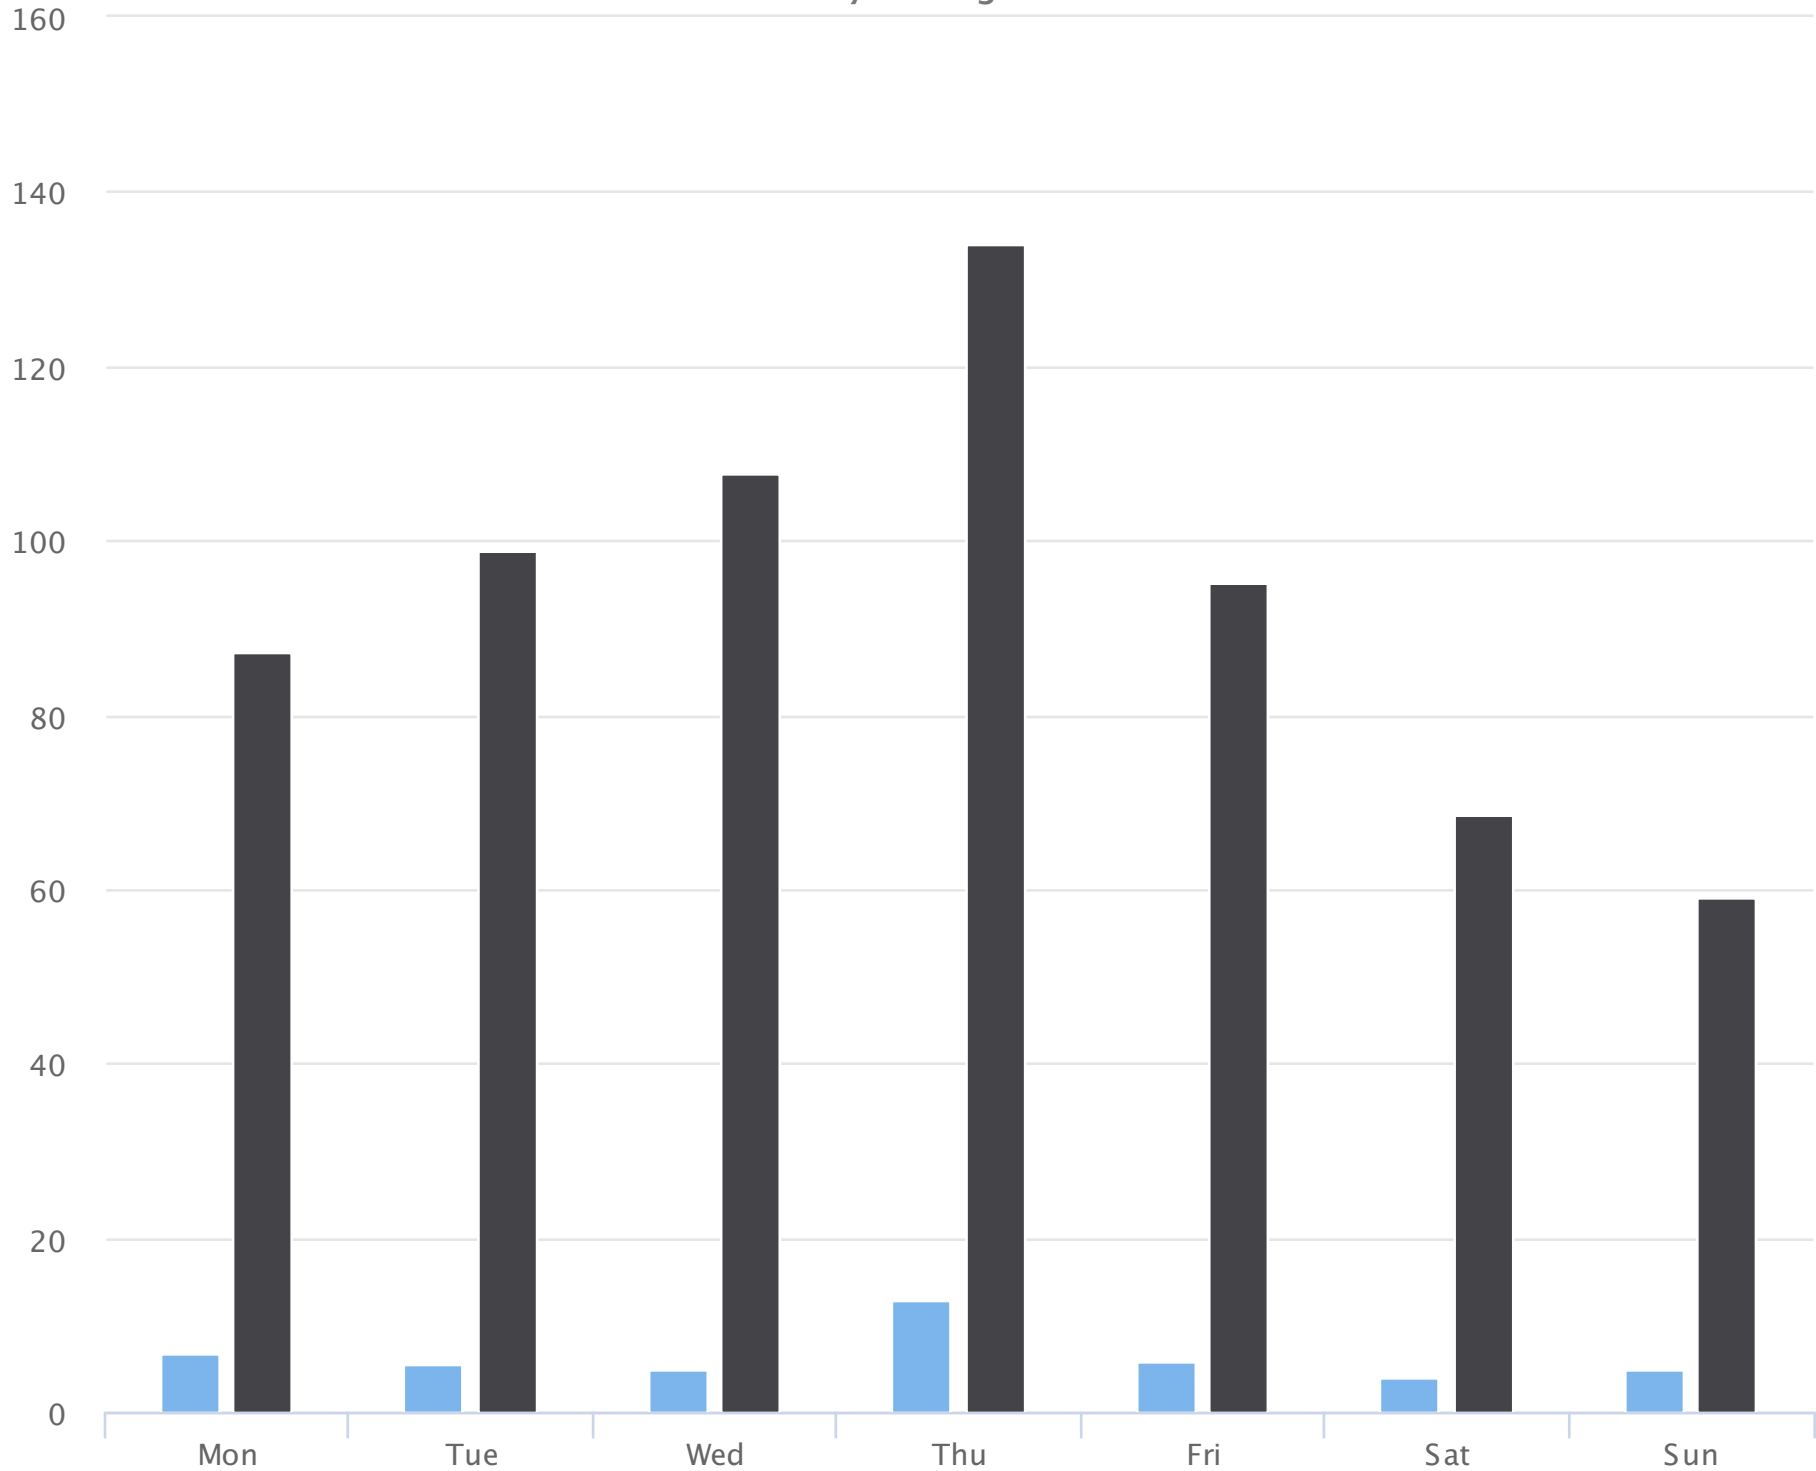

Months of the year

2020-01-01 to 2020-09-24

Monthly averages

| Site Name | Average | Median | STDV | Min | Max |
|------------------------|---------|---------|---------|---------|---------|
| Civic Field Main Gates | 183.5 | 68.5 | 241.5 | 17.4 | 757.0 |
| Civic Field West Gate | 2,749.0 | 2,320.4 | 1,081.0 | 1,244.0 | 4,884.6 |

Days of the week

2020-01-01 to 2020-09-24

Daily averages

| Site Name | Average | Median | STDV | Min | Max |
|------------------------|---------|--------|------|------|-------|
| Civic Field Main Gates | 6.4 | 5.6 | 2.7 | 4.0 | 12.7 |
| Civic Field West Gate | 93.0 | 95.2 | 23.0 | 59.2 | 134.1 |

Hours of the day

2020-01-01 to 2020-09-24

Hourly averages

| Site Name | Average | Median | STDV | Min | Max |
|------------------------|---------|--------|------|-----|-----|
| Civic Field Main Gates | 0.3 | 0.2 | 0.3 | 0.0 | 1.1 |
| Civic Field West Gate | 3.9 | 3.7 | 2.9 | 0.4 | 8.8 |