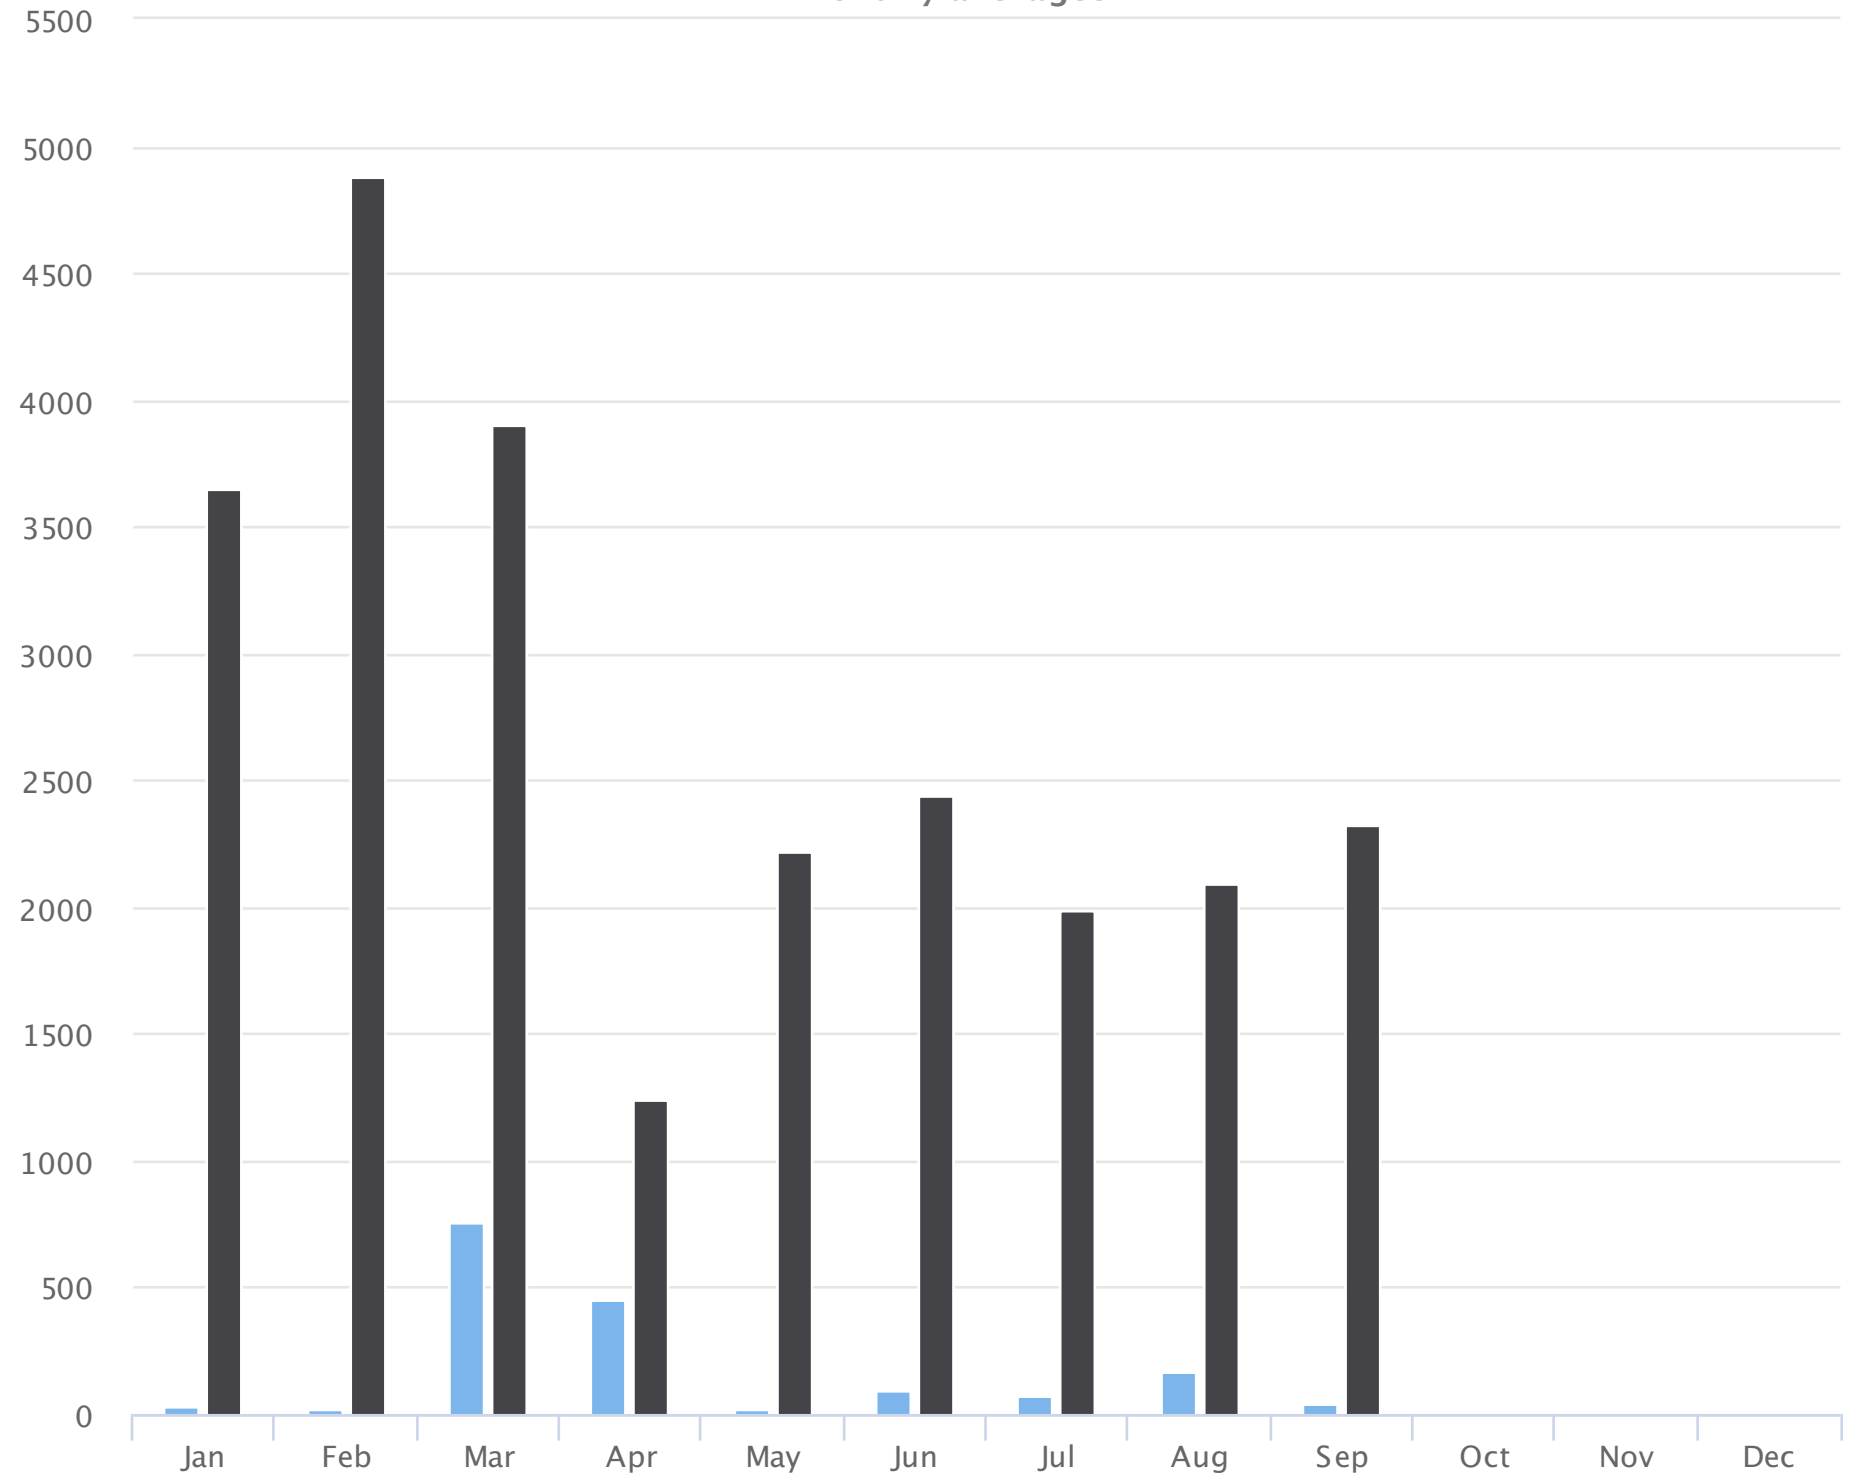

Months of the year

2020-01-01 to 2020-09-24

Monthly averages

| Site Name | Average | Median | STDV | Min | Max |
|------------------------|---------|---------|---------|---------|---------|
| Civic Field Main Gates | 183.5 | 68.5 | 241.5 | 17.4 | 757.0 |
| Civic Field West Gate | 2,749.0 | 2,320.4 | 1,081.0 | 1,244.0 | 4,884.6 |

Days of the week

2020-01-01 to 2020-09-24

Daily averages

| Site Name | Average | Median | STDV | Min | Max |
|------------------------|---------|--------|------|------|-------|
| Civic Field Main Gates | 6.4 | 5.6 | 2.7 | 4.0 | 12.7 |
| Civic Field West Gate | 93.0 | 95.2 | 23.0 | 59.2 | 134.1 |

Hours of the day

2020-01-01 to 2020-09-24

Hourly averages

| Site Name | Average | Median | STDV | Min | Max |
|------------------------|---------|--------|------|-----|-----|
| Civic Field Main Gates | 0.3 | 0.2 | 0.3 | 0.0 | 1.1 |
| Civic Field West Gate | 3.9 | 3.7 | 2.9 | 0.4 | 8.8 |