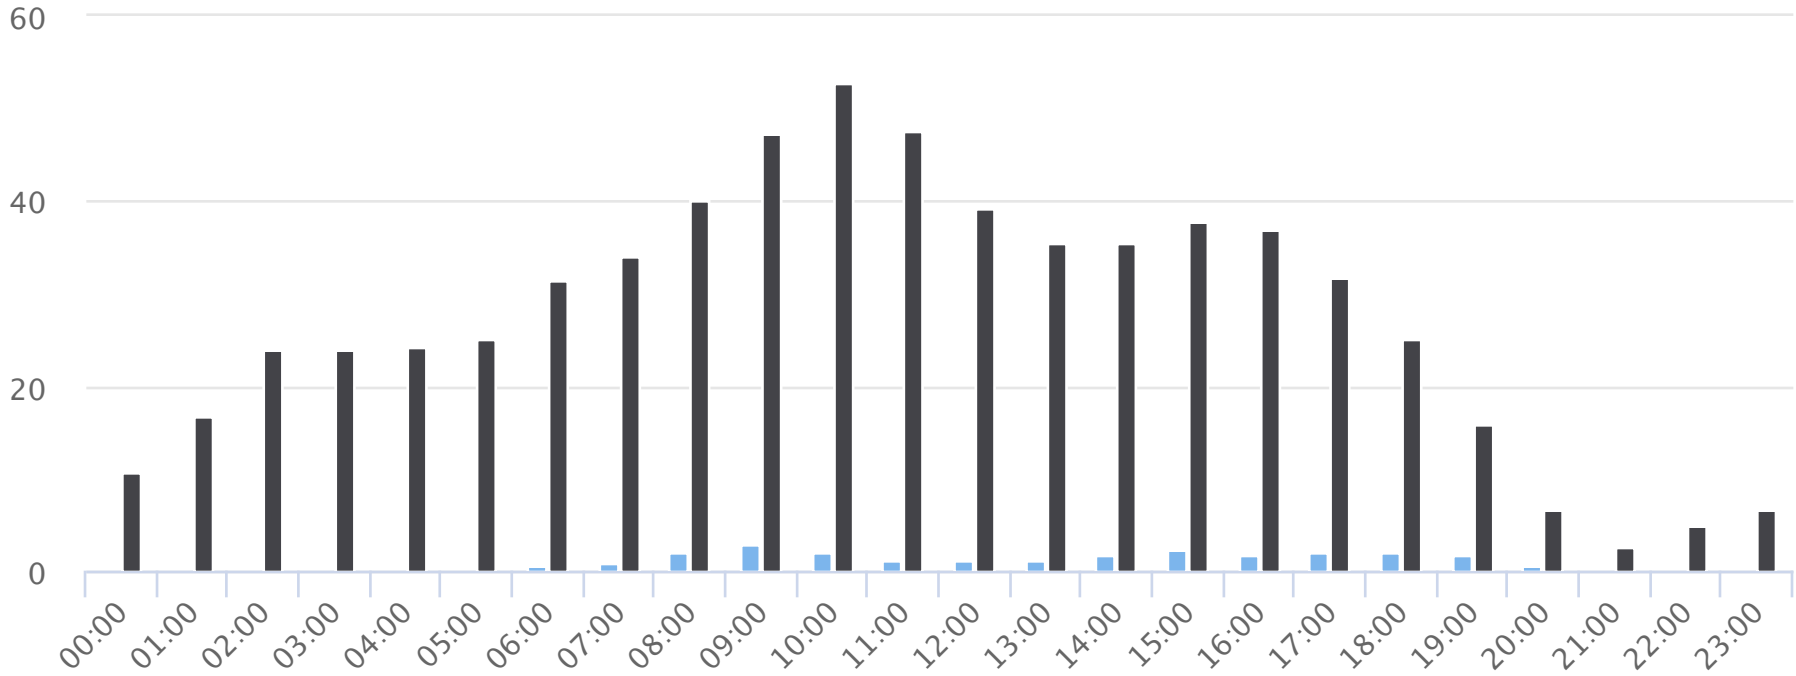

668.9

82.7

528.0

764.6

Hours of the day

2020-07-19 to 2020-09-24

Hourly averages

Site Name