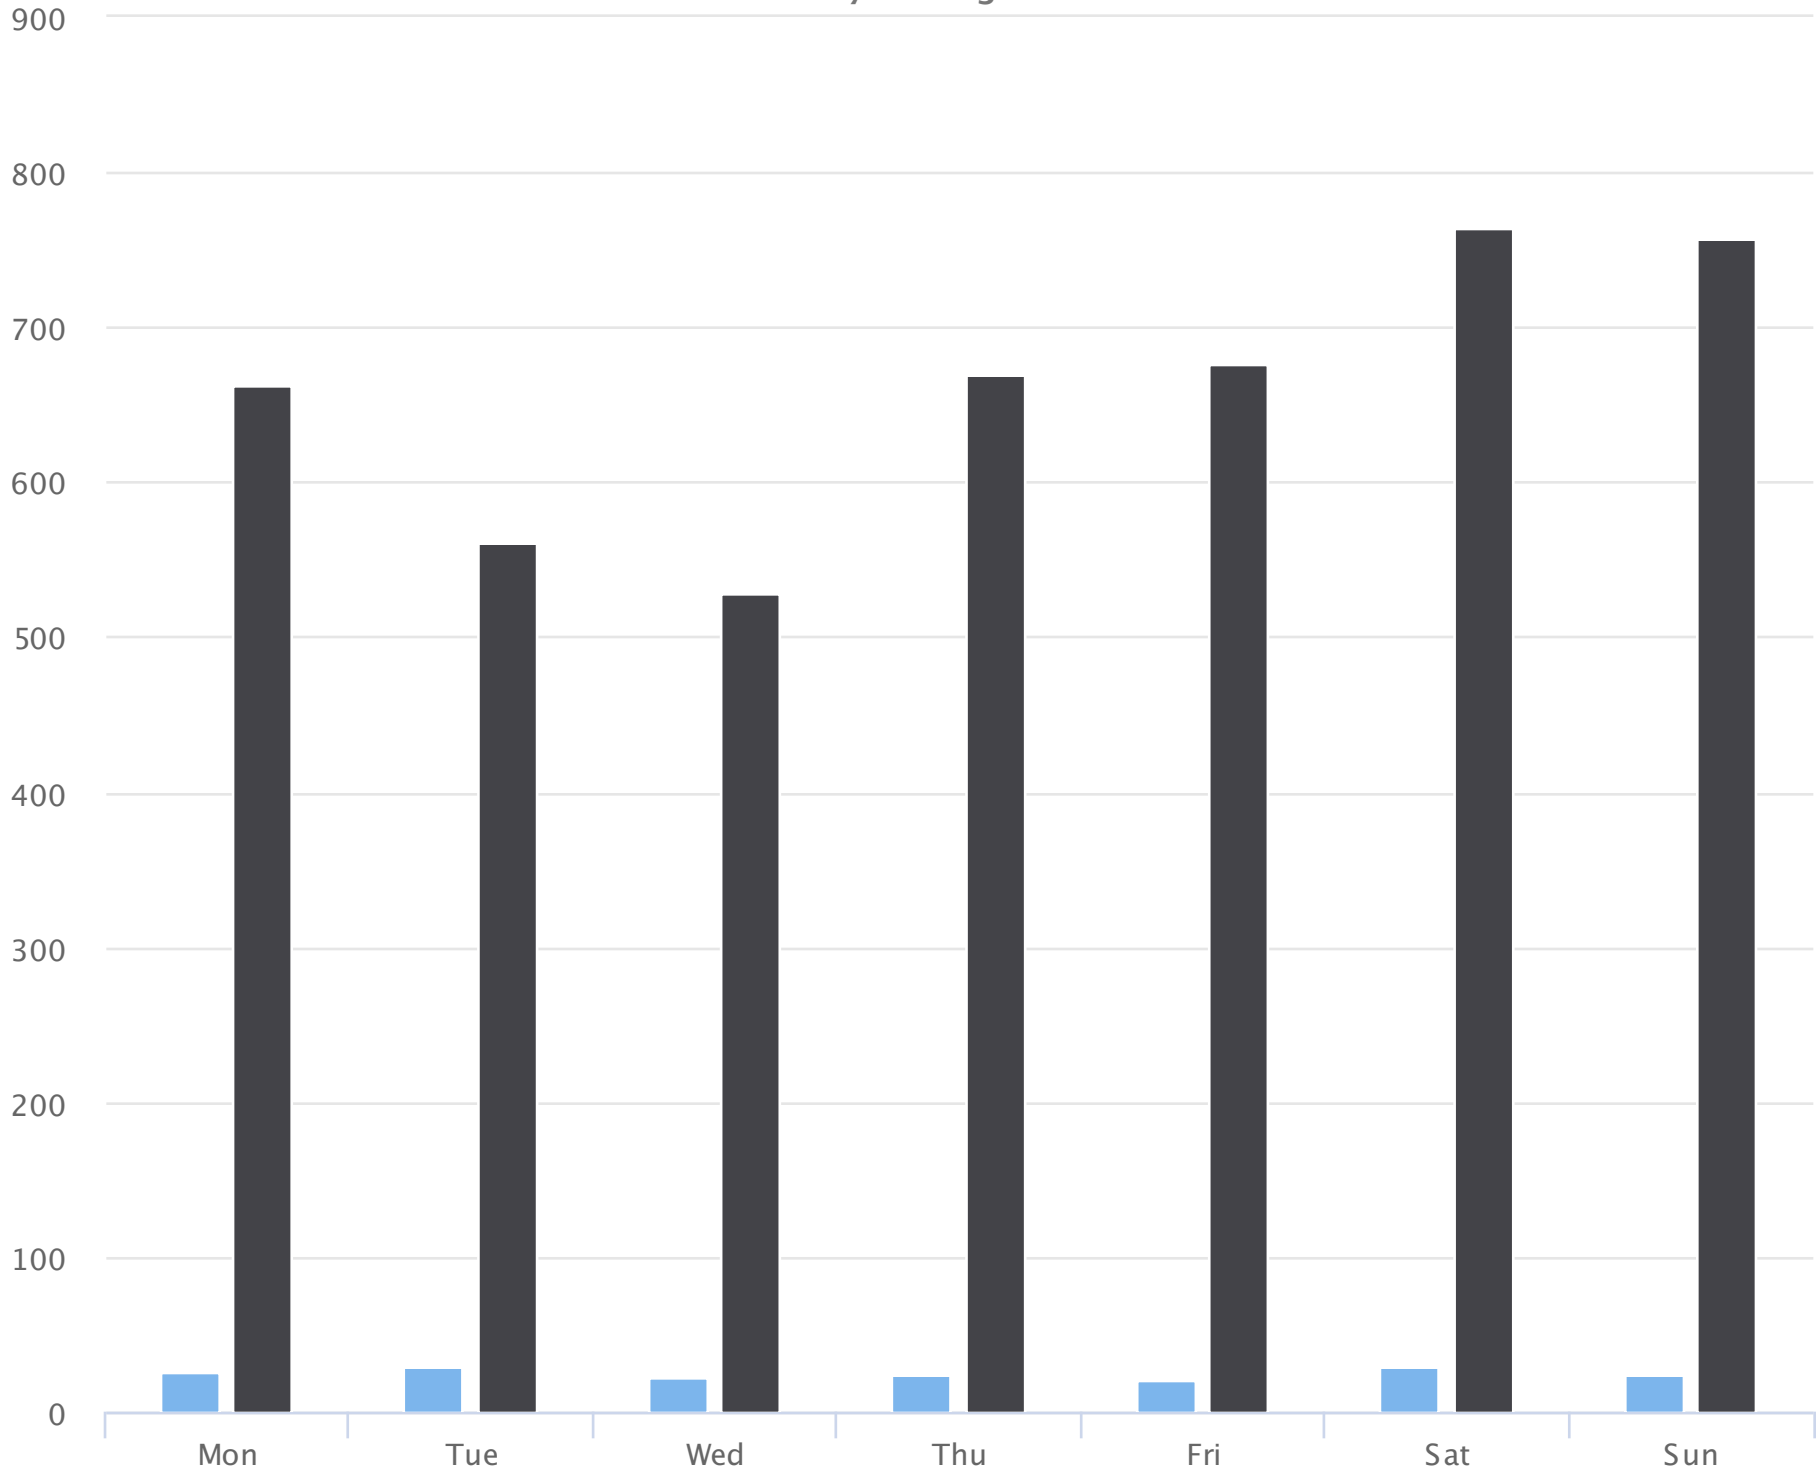

Months of the year

2020-07-19 to 2020-09-24

Monthly averages

Site Name	Average	Median	STDV	Min	Max
Padden-48th	749.9	749.9	75.6	674.3	825.5
Padden-Trail	20,925.8	22,649.9	4,274.8	15,045.7	25,081.8

Days of the week

2020-07-19 to 2020-09-24

Daily averages

Site Name

Average

Median

STDV

Min

Max

668.9

82.7

528.0

764.6

Hours of the day

2020-07-19 to 2020-09-24

Hourly averages

Site Name