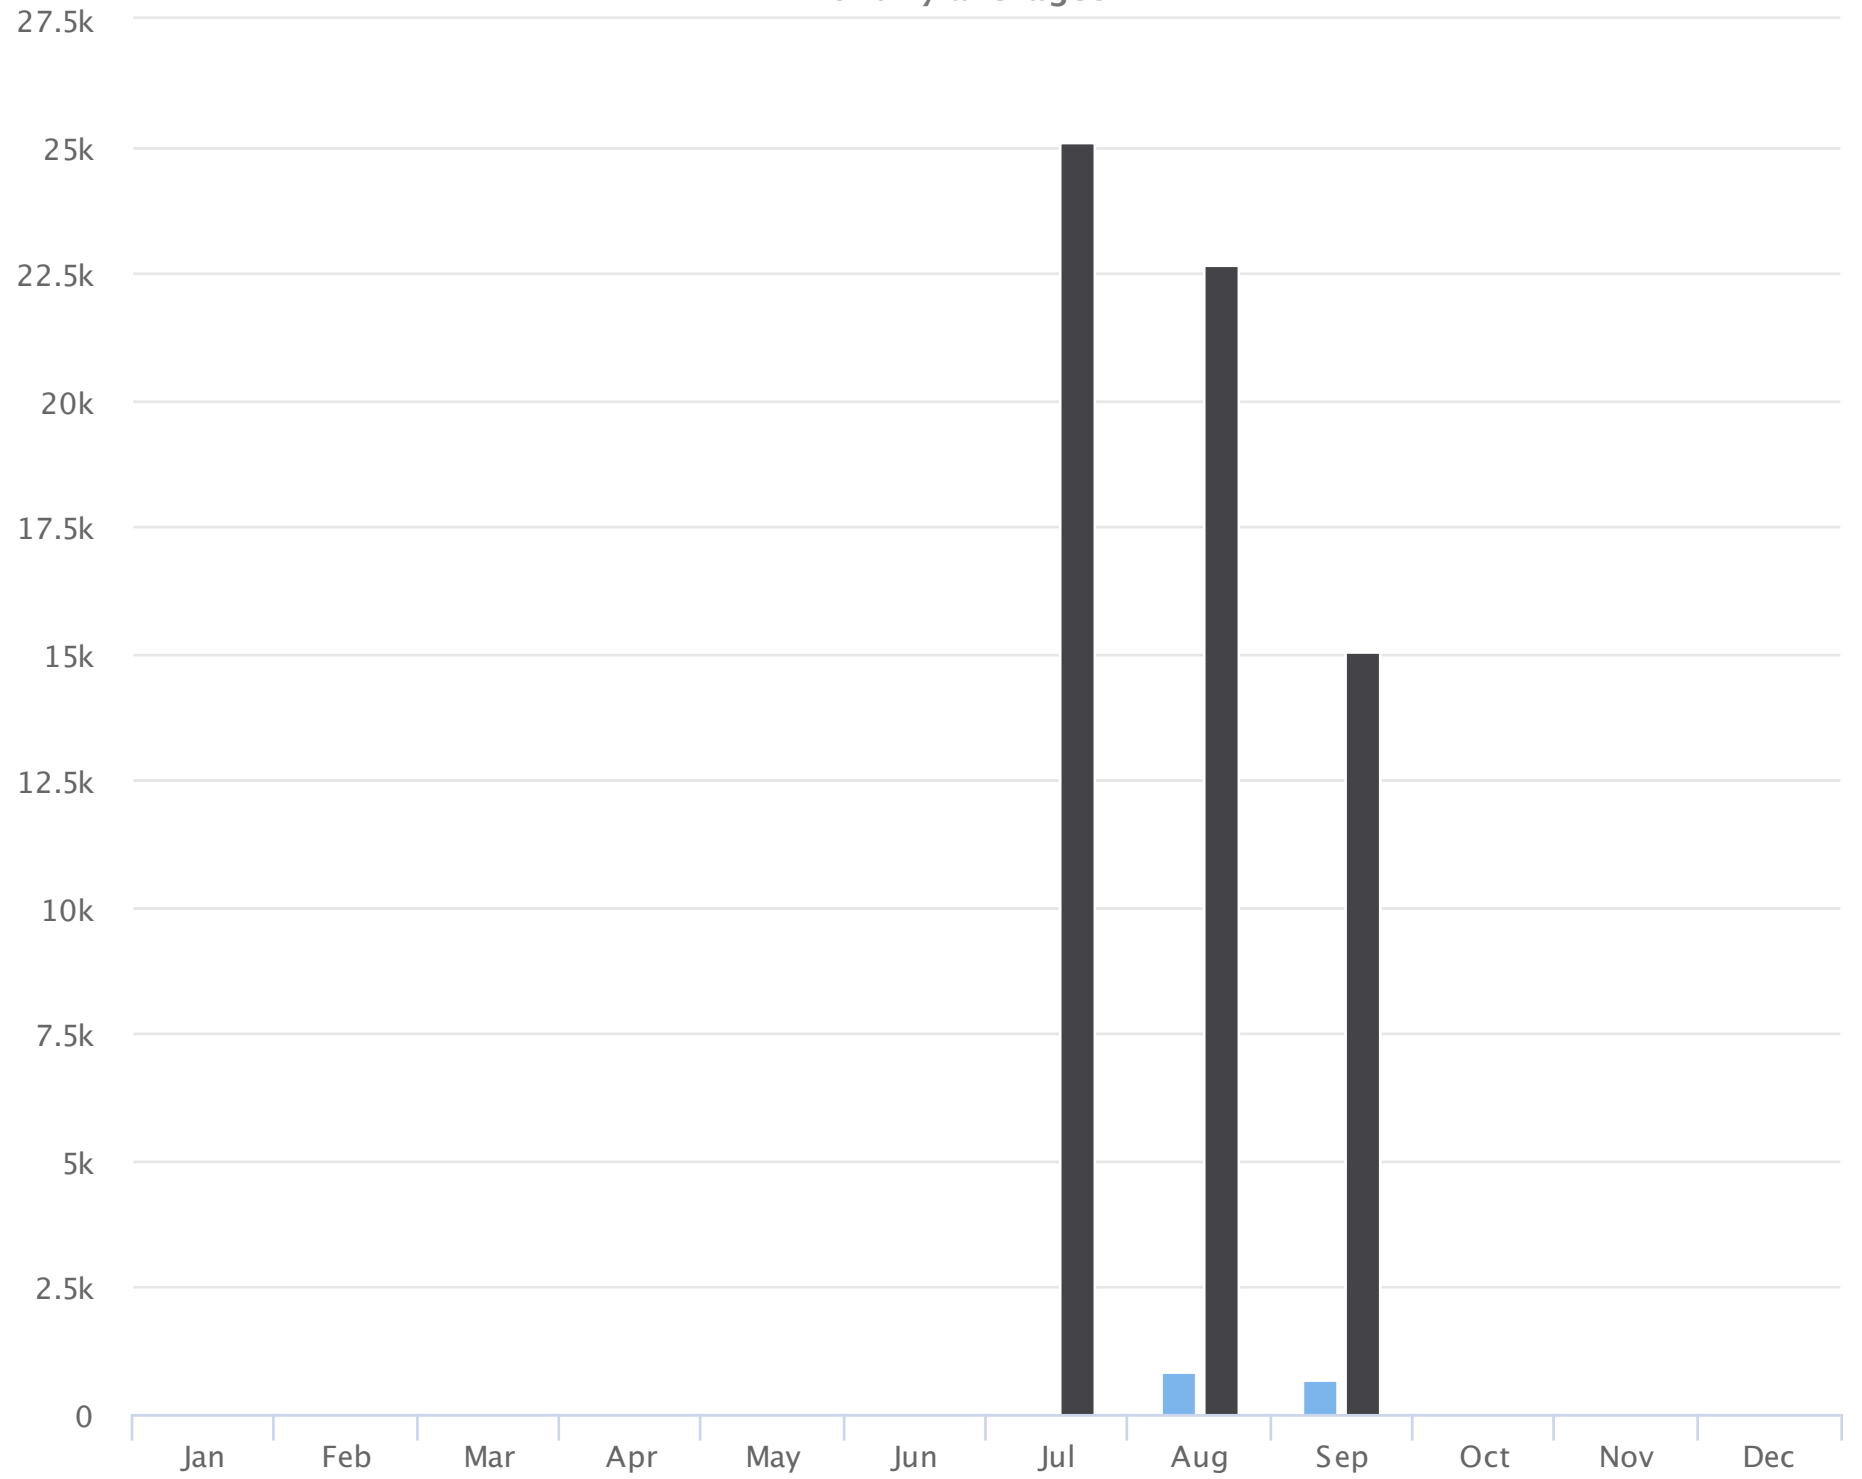

Months of the year

2020-07-19 to 2020-09-24

Monthly averages

Site Name	Average	Median	STDV	Min	Max
Padden-48th	749.9	749.9	75.6	674.3	825.5
Padden-Trail	20,925.8	22,649.9	4,274.8	15,045.7	25,081.8

Days of the week

2020-07-19 to 2020-09-24

Daily averages

Site Name

Average

Median

STDV

Min

Max

668.9

82.7

528.0

764.6

Hours of the day

2020-07-19 to 2020-09-24

Hourly averages

Site Name