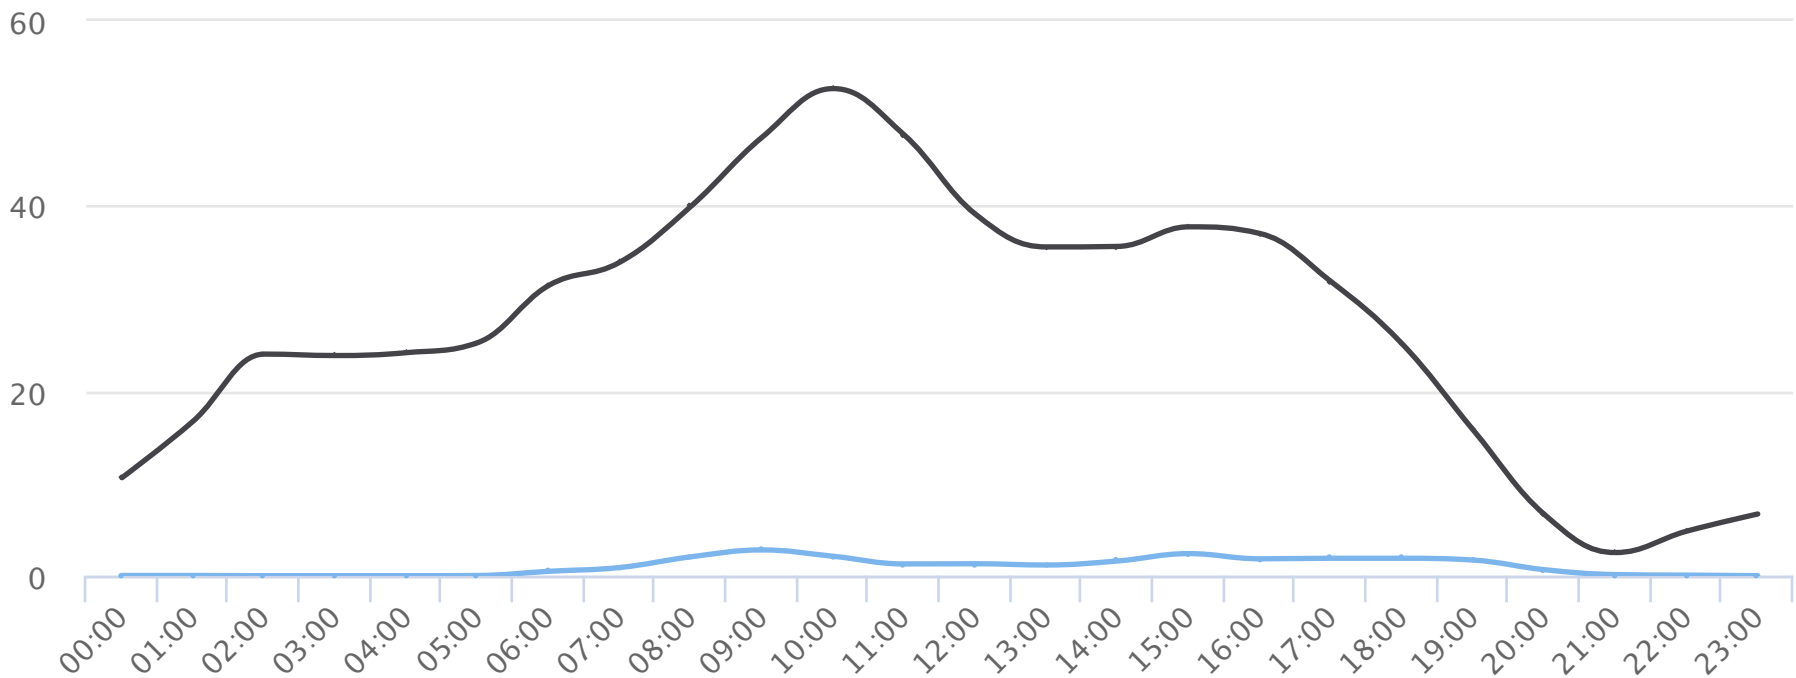

668.9

82.7

528.0

764.6

Hours of the day

2020-07-19 to 2020-09-24

Hourly averages

Site Name