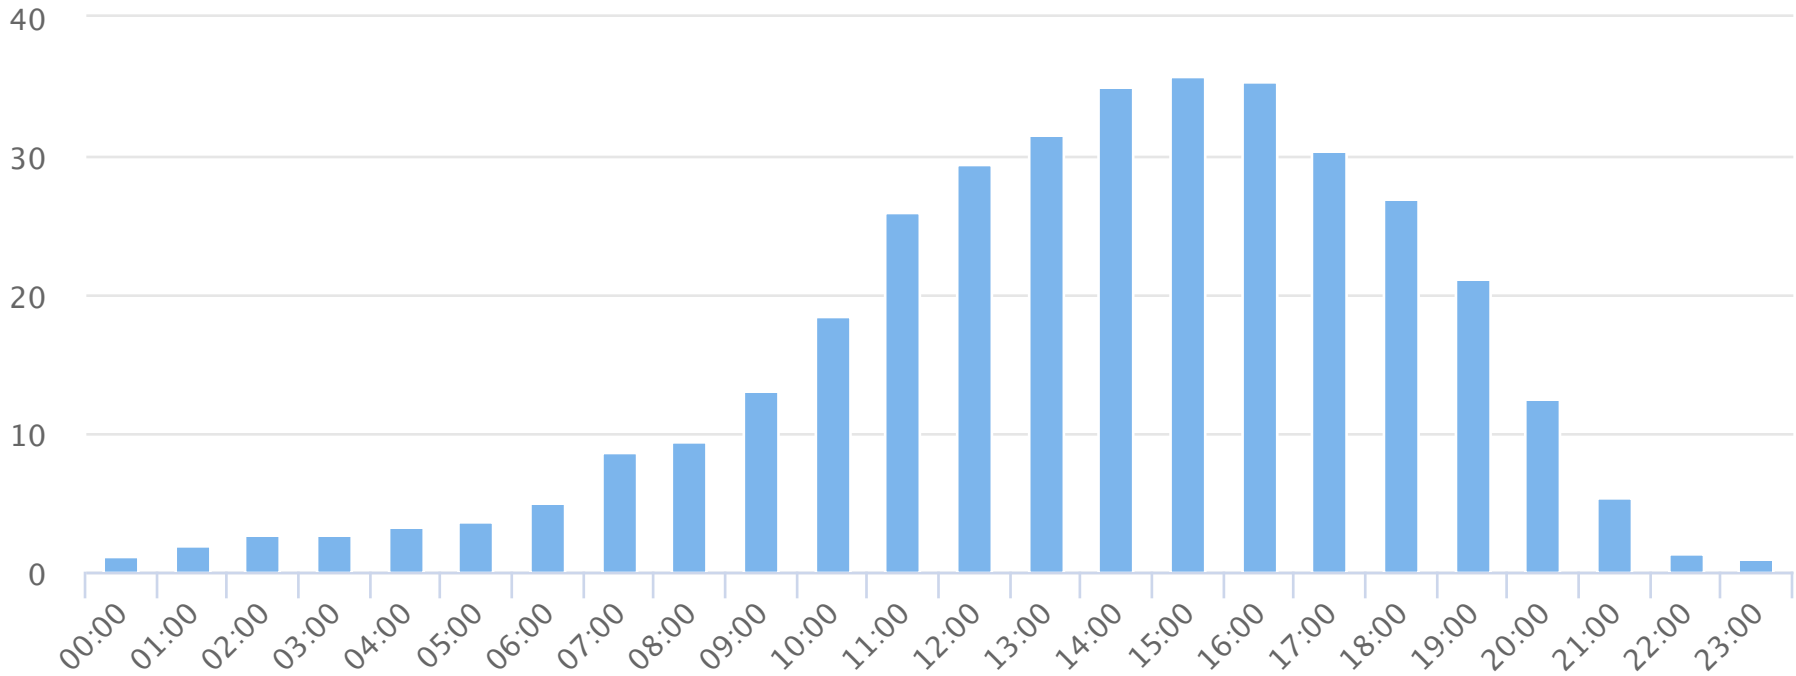

Months of the year

2020-01-01 to 2020-10-14

Monthly averages

| Site Name | Average | Median | STDV | Min | Max |
|------------------------|----------|----------|---------|---------|----------|
| Bldv Park Restroom (D) | 10,916.0 | 10,986.0 | 2,592.9 | 6,495.0 | 15,125.8 |

(D) = divide by 2 applied

Hours of the day

2020-01-01 to 2020-10-14

Hourly averages

| Site Name | Average | Median | STDV | Min | Max |
|------------------------|---------|--------|------|-----|------|
| Bldv Park Restroom (D) | 15.1 | 11.0 | 12.7 | 0.9 | 35.8 |

(D) = divide by 2 applied

Days of the week

2020-01-01 to 2020-10-14

Daily averages

| Site Name | Average | Median | STDV | Min | Max |
|------------------------|---------|--------|------|-------|-------|
| Blvd Park Restroom (D) | 360.5 | 344.9 | 65.1 | 275.9 | 482.7 |

(D) = divide by 2 applied