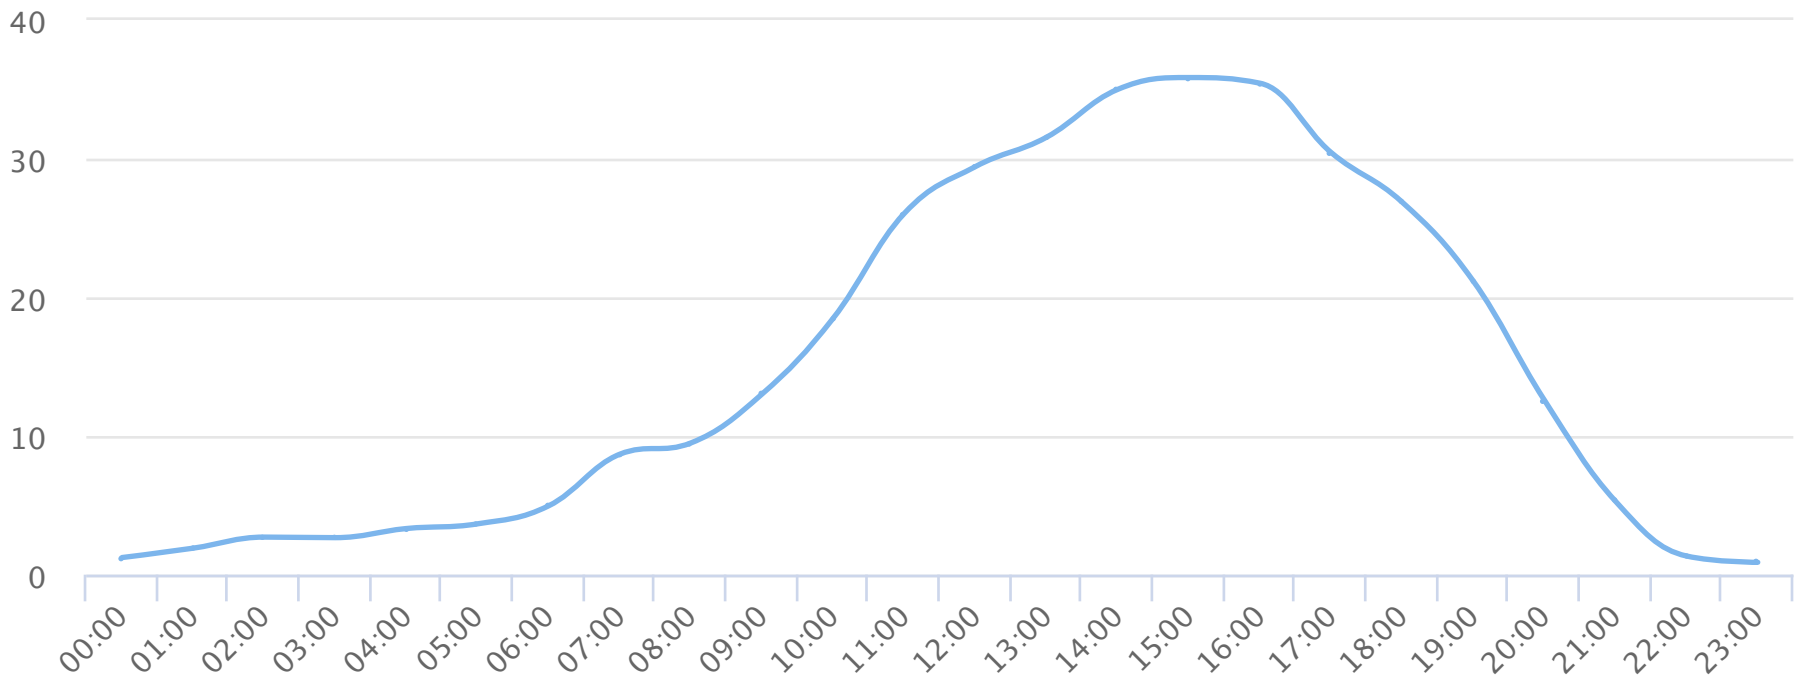

Months of the year

2020-01-01 to 2020-10-14

Monthly averages

| Site Name | Average | Median | STDV | Min | Max |
|------------------------|----------|----------|---------|---------|----------|
| Bldv Park Restroom (D) | 10,916.0 | 10,986.0 | 2,592.9 | 6,495.0 | 15,125.8 |

(D) = divide by 2 applied

Hours of the day

2020-01-01 to 2020-10-14

Hourly averages

| Site Name | Average | Median | STDV | Min | Max |
|------------------------|---------|--------|------|-----|------|
| Bldv Park Restroom (D) | 15.1 | 11.0 | 12.7 | 0.9 | 35.8 |

(D) = divide by 2 applied

Days of the week

2020-01-01 to 2020-10-14

Daily averages

| Site Name | Average | Median | STDV | Min | Max |
|------------------------|---------|--------|------|-------|-------|
| Blvd Park Restroom (D) | 360.5 | 344.9 | 65.1 | 275.9 | 482.7 |

(D) = divide by 2 applied