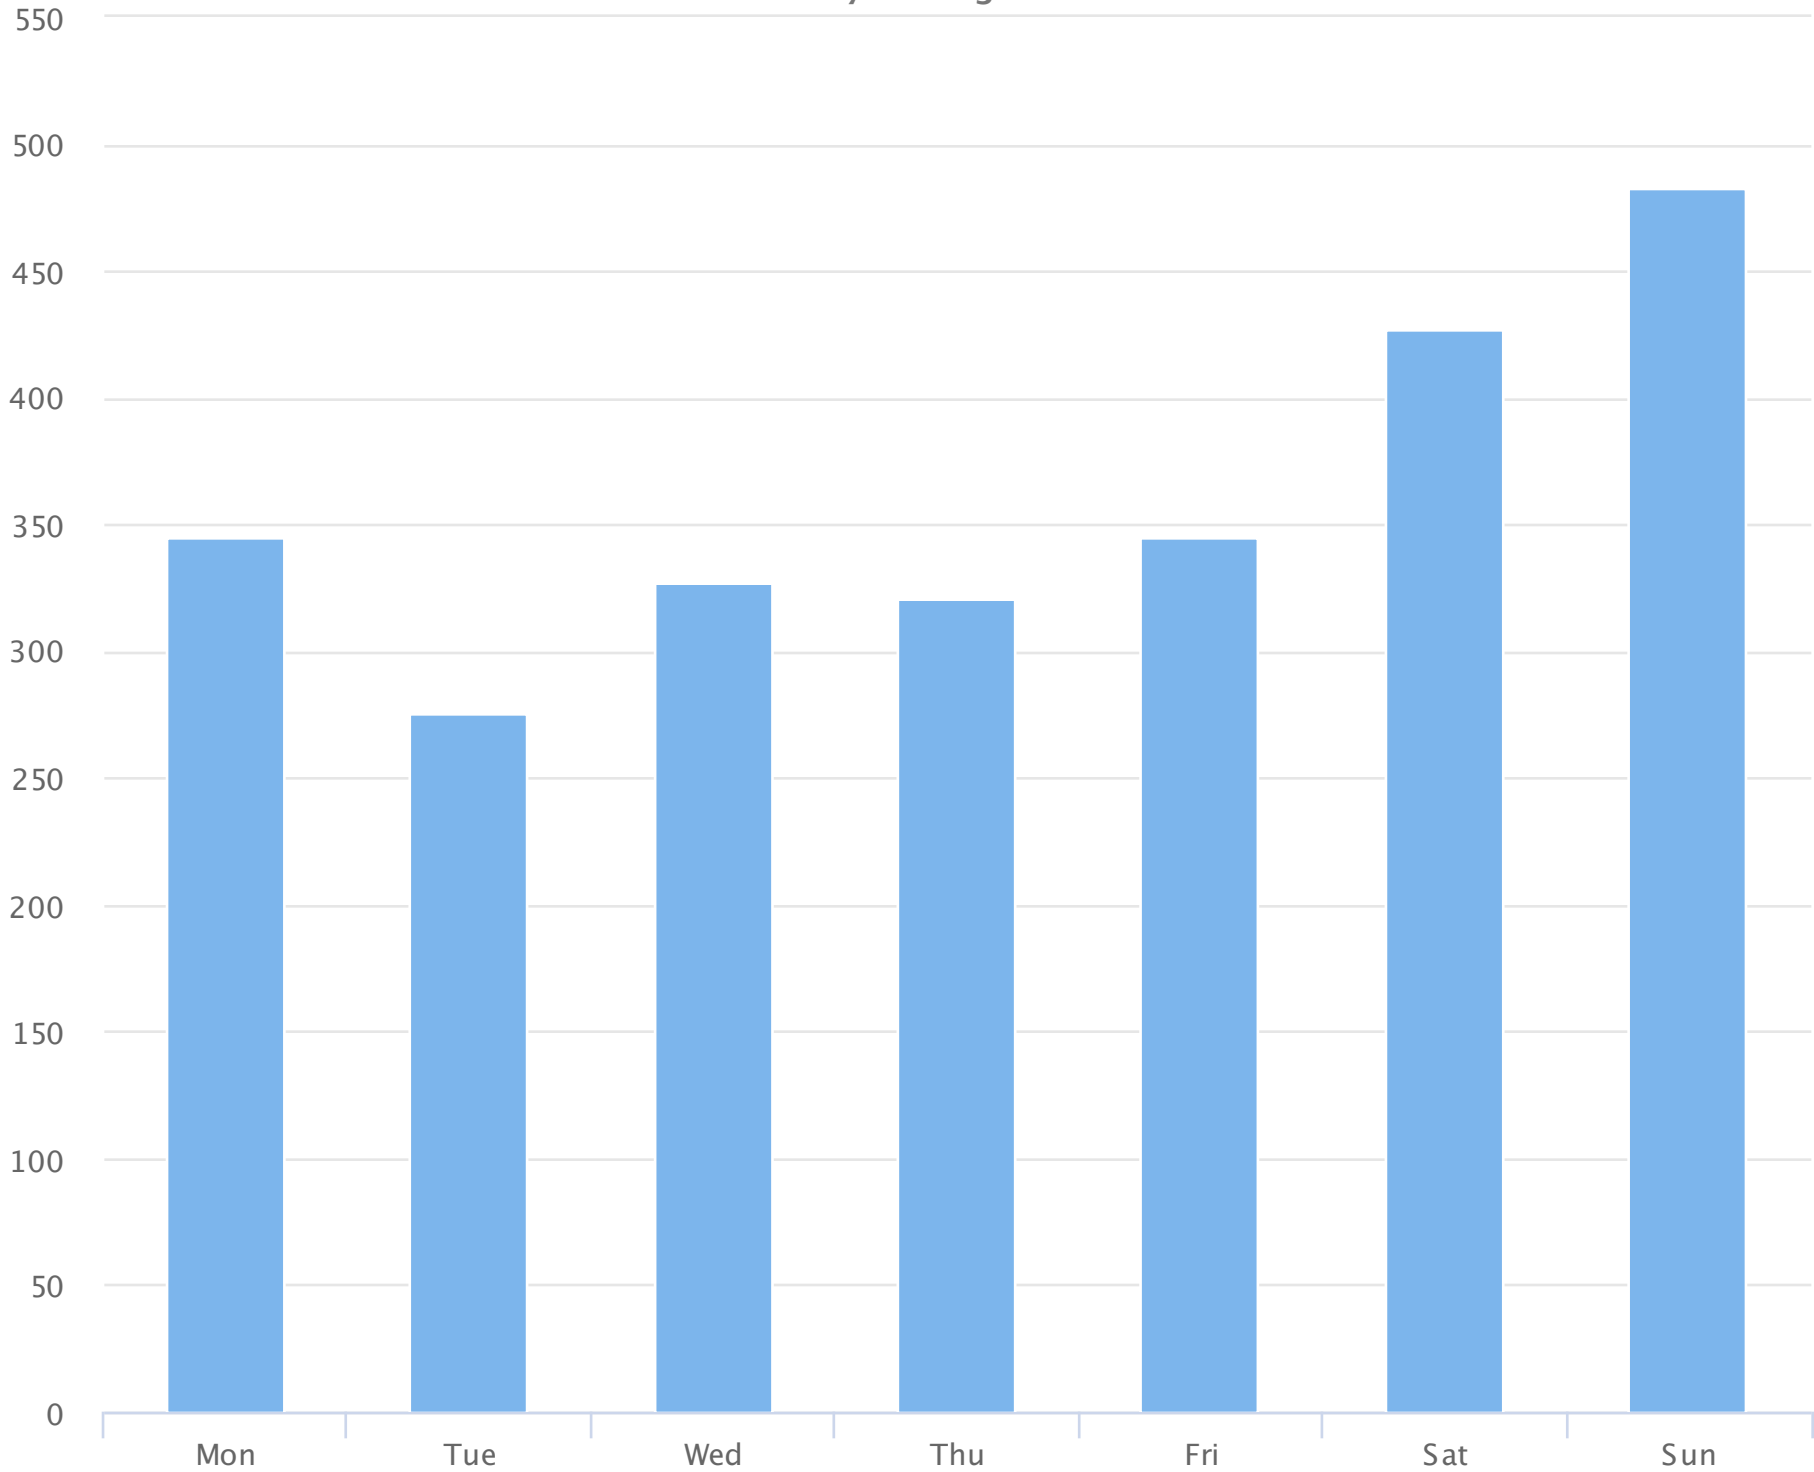

Months of the year

2020-01-01 to 2020-10-14

Monthly averages

| Site Name | Average | Median | STDV | Min | Max |
|------------------------|----------|----------|---------|---------|----------|
| Bldv Park Restroom (D) | 10,916.0 | 10,986.0 | 2,592.9 | 6,495.0 | 15,125.8 |

(D) = divide by 2 applied

Hours of the day

2020-01-01 to 2020-10-14

Hourly averages

| Site Name | Average | Median | STDV | Min | Max |
|------------------------|---------|--------|------|-----|------|
| Bldv Park Restroom (D) | 15.1 | 11.0 | 12.7 | 0.9 | 35.8 |

(D) = divide by 2 applied

Days of the week

2020-01-01 to 2020-10-14

Daily averages

| Site Name | Average | Median | STDV | Min | Max |
|------------------------|---------|--------|------|-------|-------|
| Blvd Park Restroom (D) | 360.5 | 344.9 | 65.1 | 275.9 | 482.7 |

(D) = divide by 2 applied