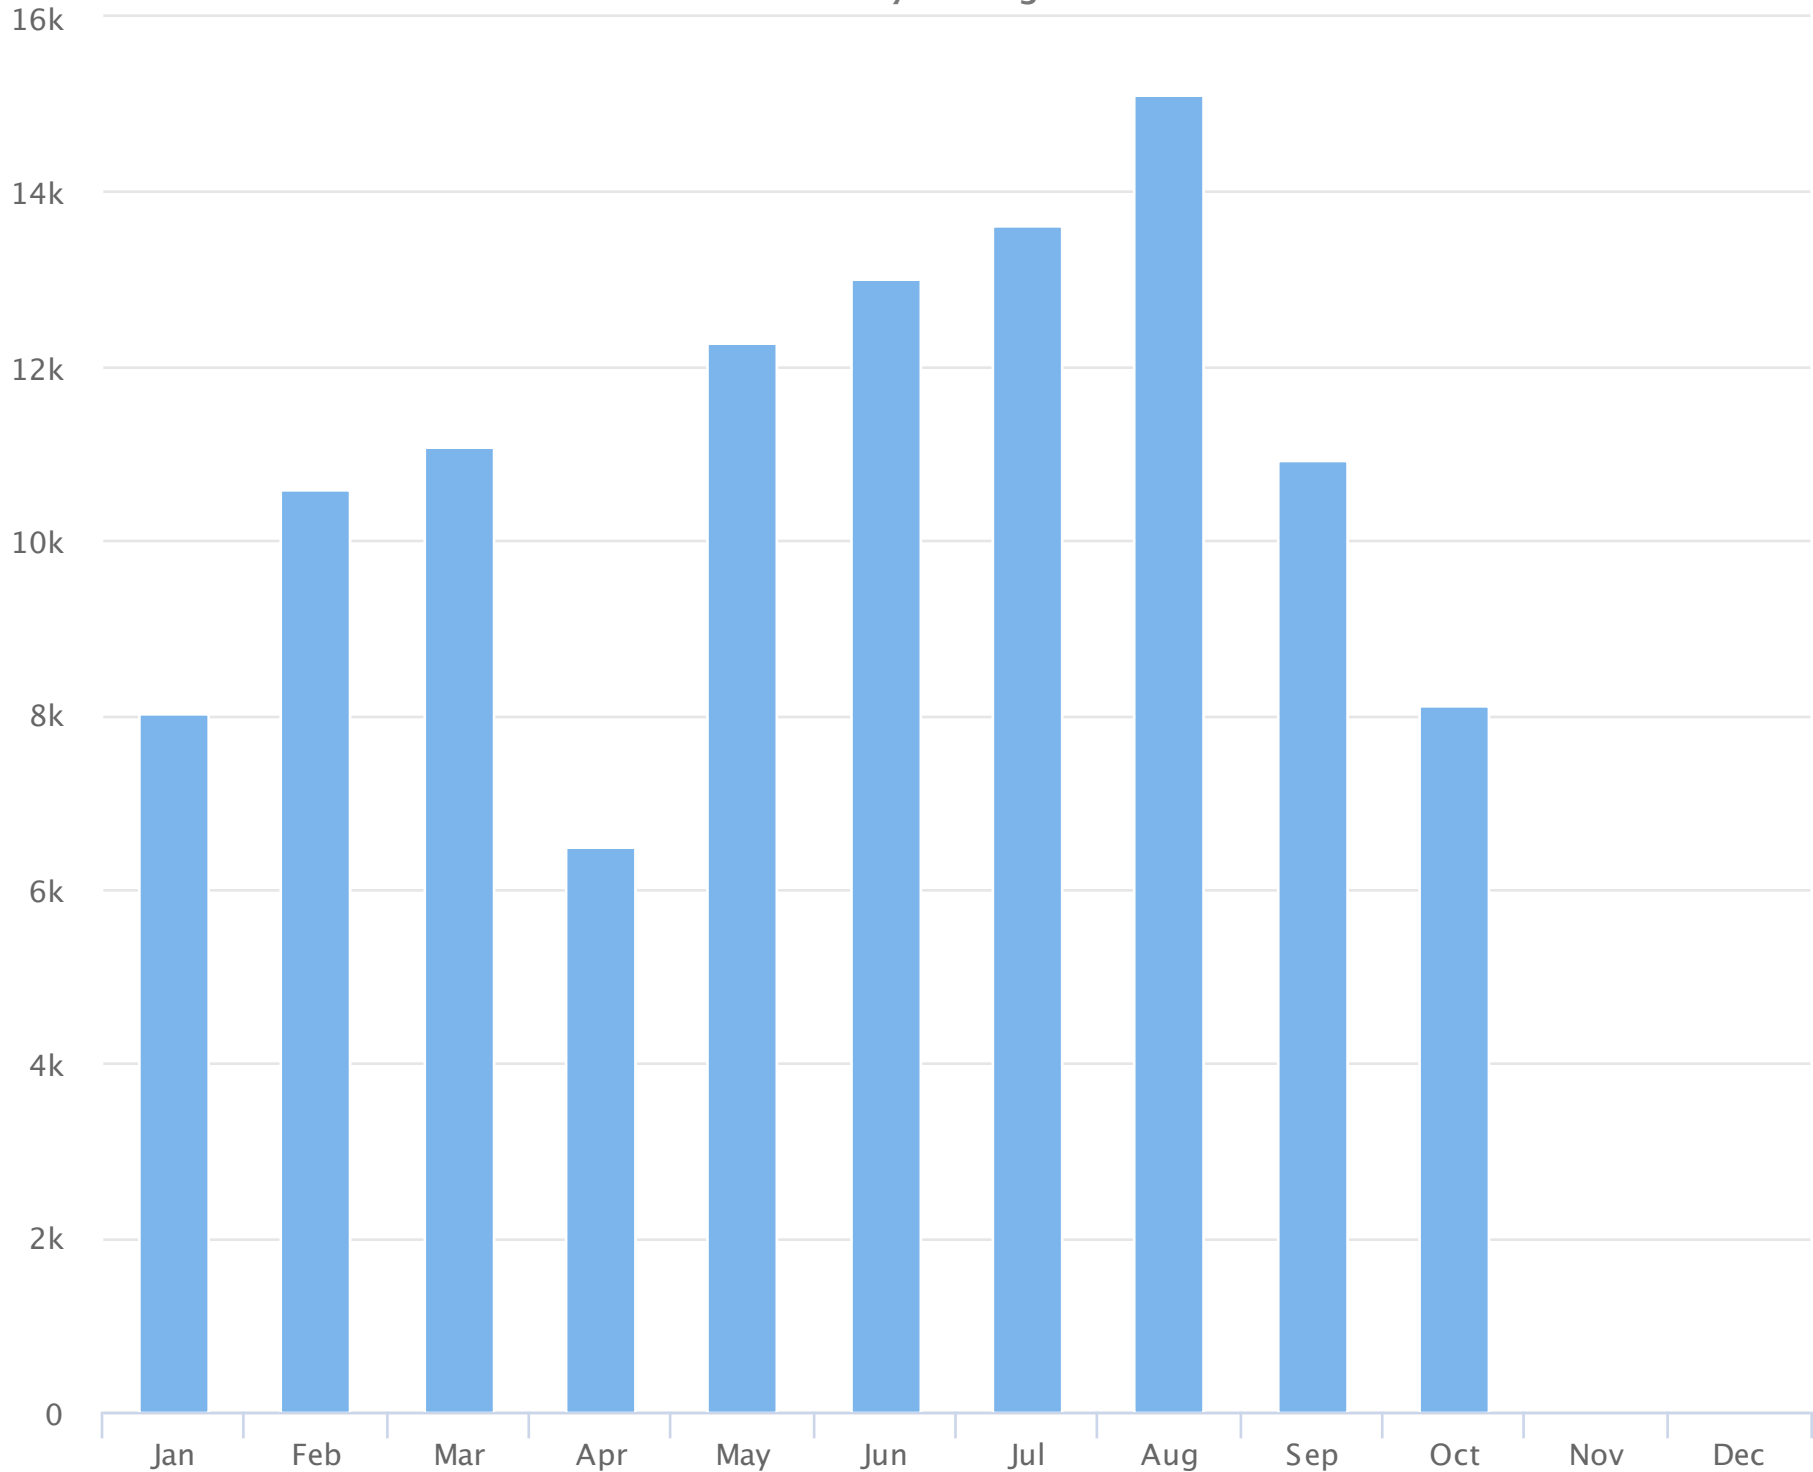

Months of the year

2020-01-01 to 2020-10-14

Monthly averages

| Site Name | Average | Median | STDV | Min | Max |
|------------------------|----------|----------|---------|---------|----------|
| Bldv Park Restroom (D) | 10,916.0 | 10,986.0 | 2,592.9 | 6,495.0 | 15,125.8 |

(D) = divide by 2 applied

Hours of the day

2020-01-01 to 2020-10-14

Hourly averages

| Site Name | Average | Median | STDV | Min | Max |
|------------------------|---------|--------|------|-----|------|
| Bldv Park Restroom (D) | 15.1 | 11.0 | 12.7 | 0.9 | 35.8 |

(D) = divide by 2 applied

Days of the week

2020-01-01 to 2020-10-14

Daily averages

| Site Name | Average | Median | STDV | Min | Max |
|------------------------|---------|--------|------|-------|-------|
| Blvd Park Restroom (D) | 360.5 | 344.9 | 65.1 | 275.9 | 482.7 |

(D) = divide by 2 applied