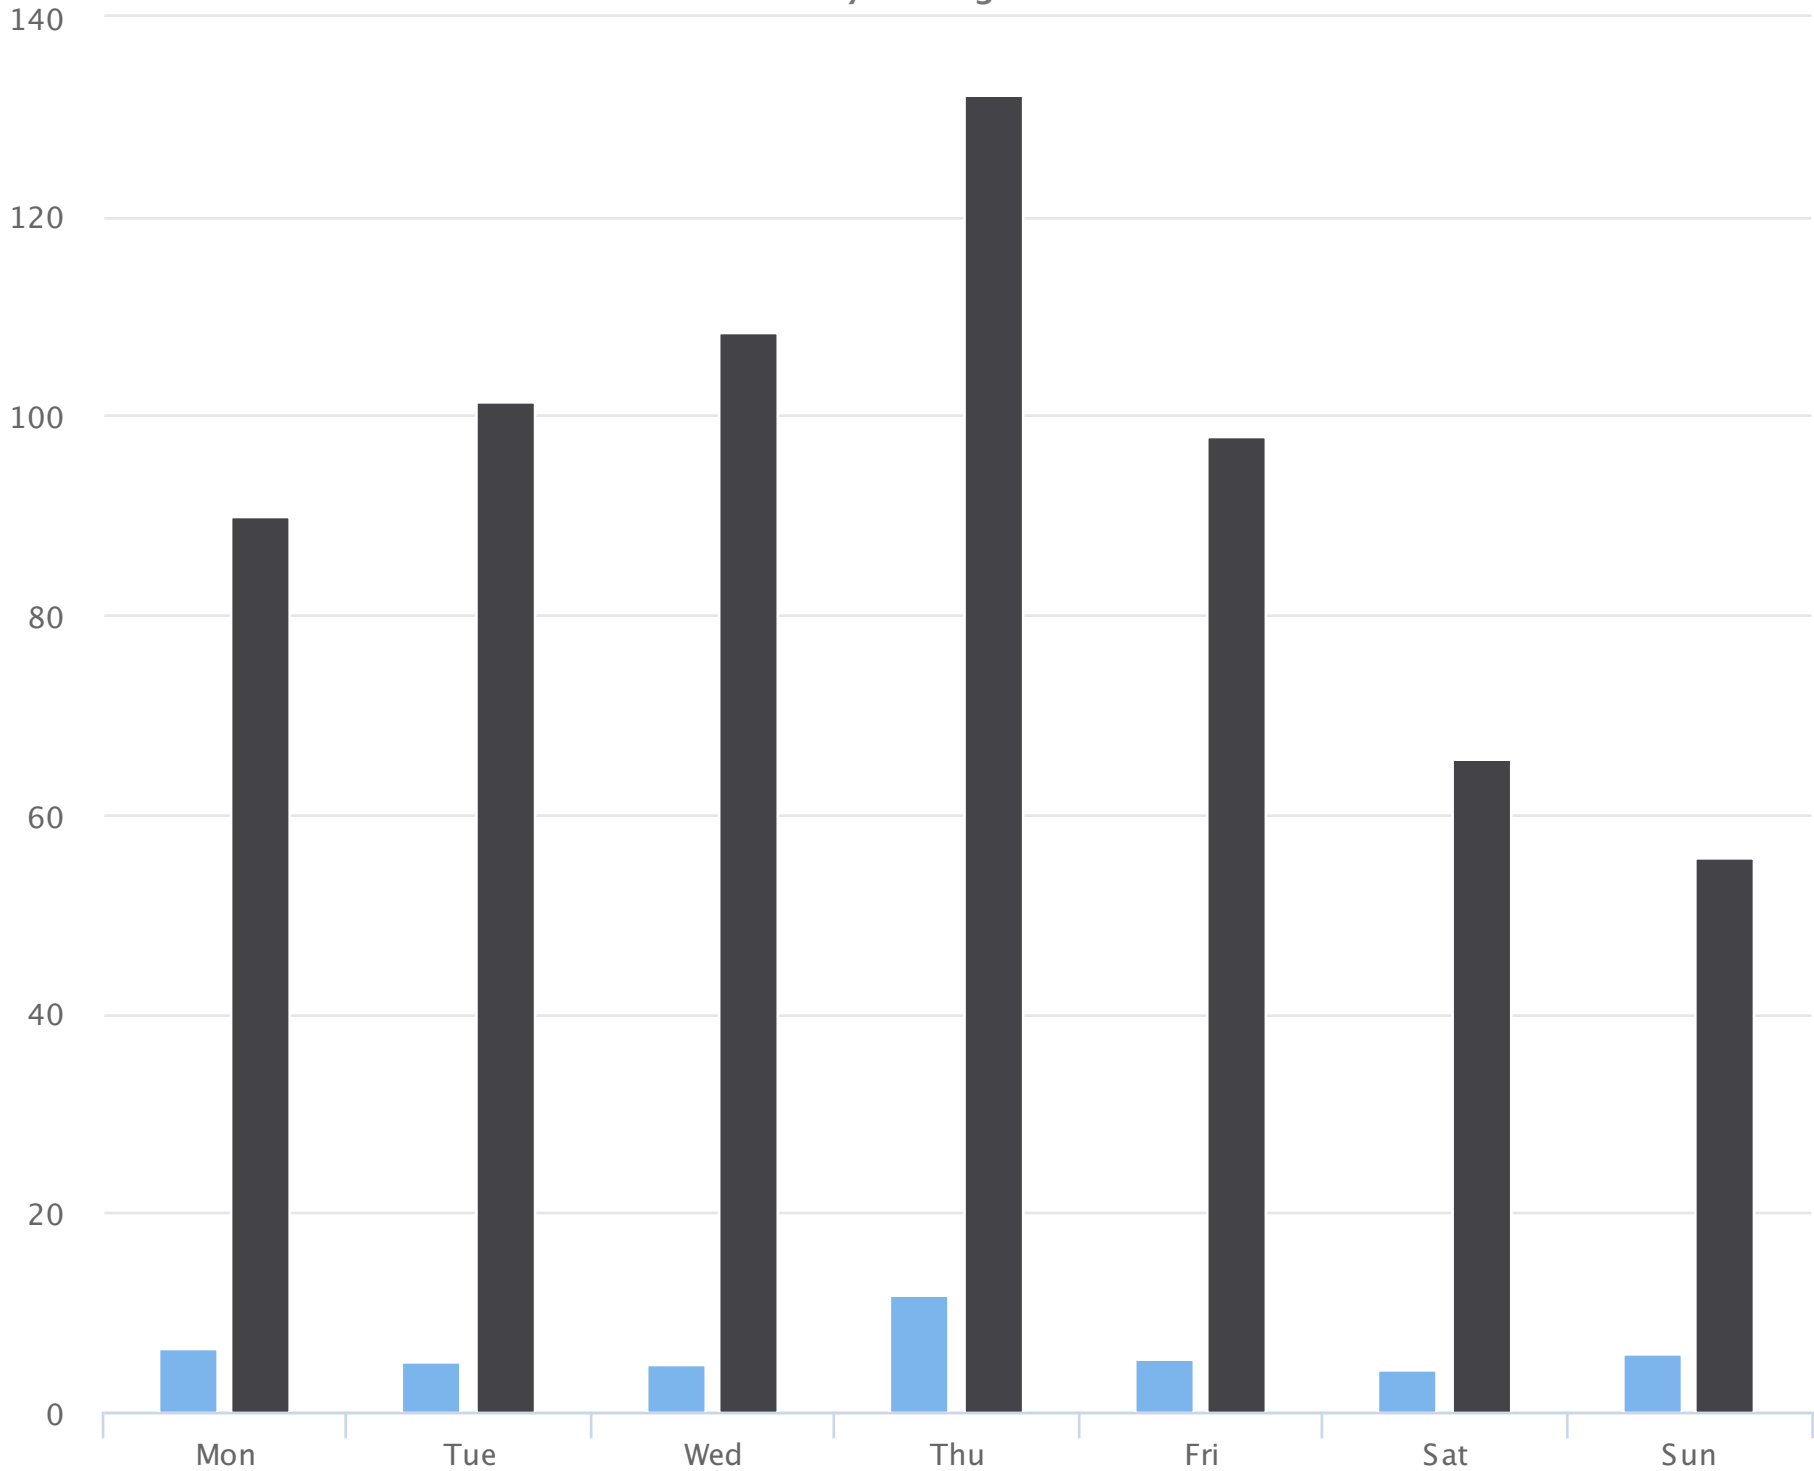

Months of the year

2020-01-01 to 2020-10-14

Monthly averages

Site Name	Average	Median	STDV	Min	Max
Civic Field Main Gates	181.1	80.8	228.6	17.4	757.0
Civic Field West Gate	2,770.7	2,446.0	1,021.0	1,244.0	4,884.6

Hours of the day

2020-01-01 to 2020-10-14

Hourly averages

Site Name	Average	Median	STDV	Min	Max
Civic Field Main Gates	0.3	0.2	0.3	0.0	1.0
Civic Field West Gate	3.9	3.8	2.9	0.3	8.7

Days of the week

2020-01-01 to 2020-10-14

Daily averages

Site Name	Average	Median	STDV	Min	Max
Civic Field Main Gates	6.2	5.3	2.3	4.2	11.7
Civic Field West Gate	93.0	98.1	24.0	55.6	132.3