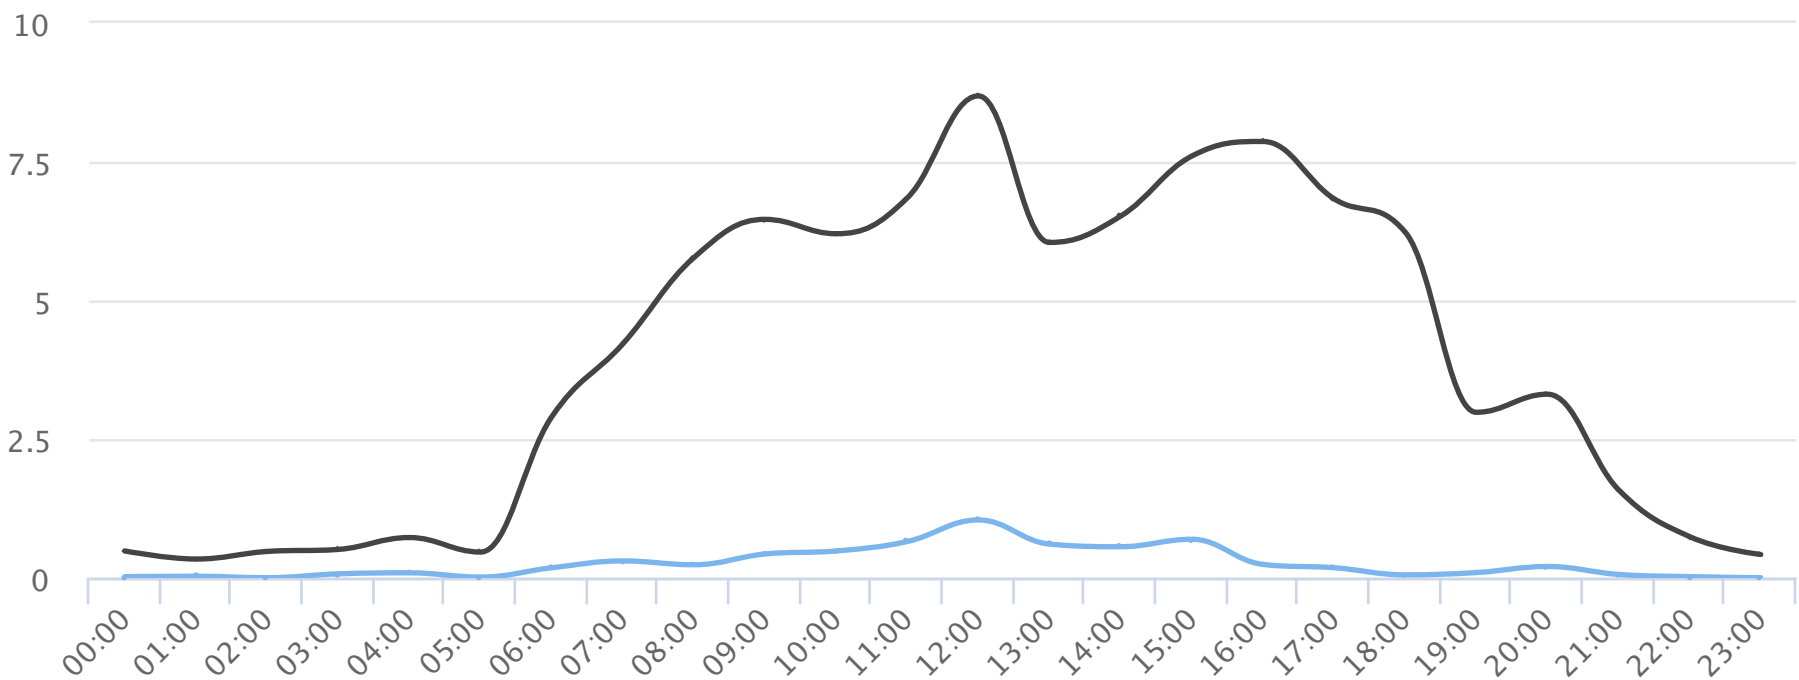

Months of the year

2020-01-01 to 2020-10-14

Monthly averages

Site Name	Average	Median	STDV	Min	Max
Civic Field Main Gates	181.1	80.8	228.6	17.4	757.0
Civic Field West Gate	2,770.7	2,446.0	1,021.0	1,244.0	4,884.6

Hours of the day

2020-01-01 to 2020-10-14

Hourly averages

Site Name	Average	Median	STDV	Min	Max
Civic Field Main Gates	0.3	0.2	0.3	0.0	1.0
Civic Field West Gate	3.9	3.8	2.9	0.3	8.7

Days of the week

2020-01-01 to 2020-10-14

Daily averages

Site Name	Average	Median	STDV	Min	Max
Civic Field Main Gates	6.2	5.3	2.3	4.2	11.7
Civic Field West Gate	93.0	98.1	24.0	55.6	132.3