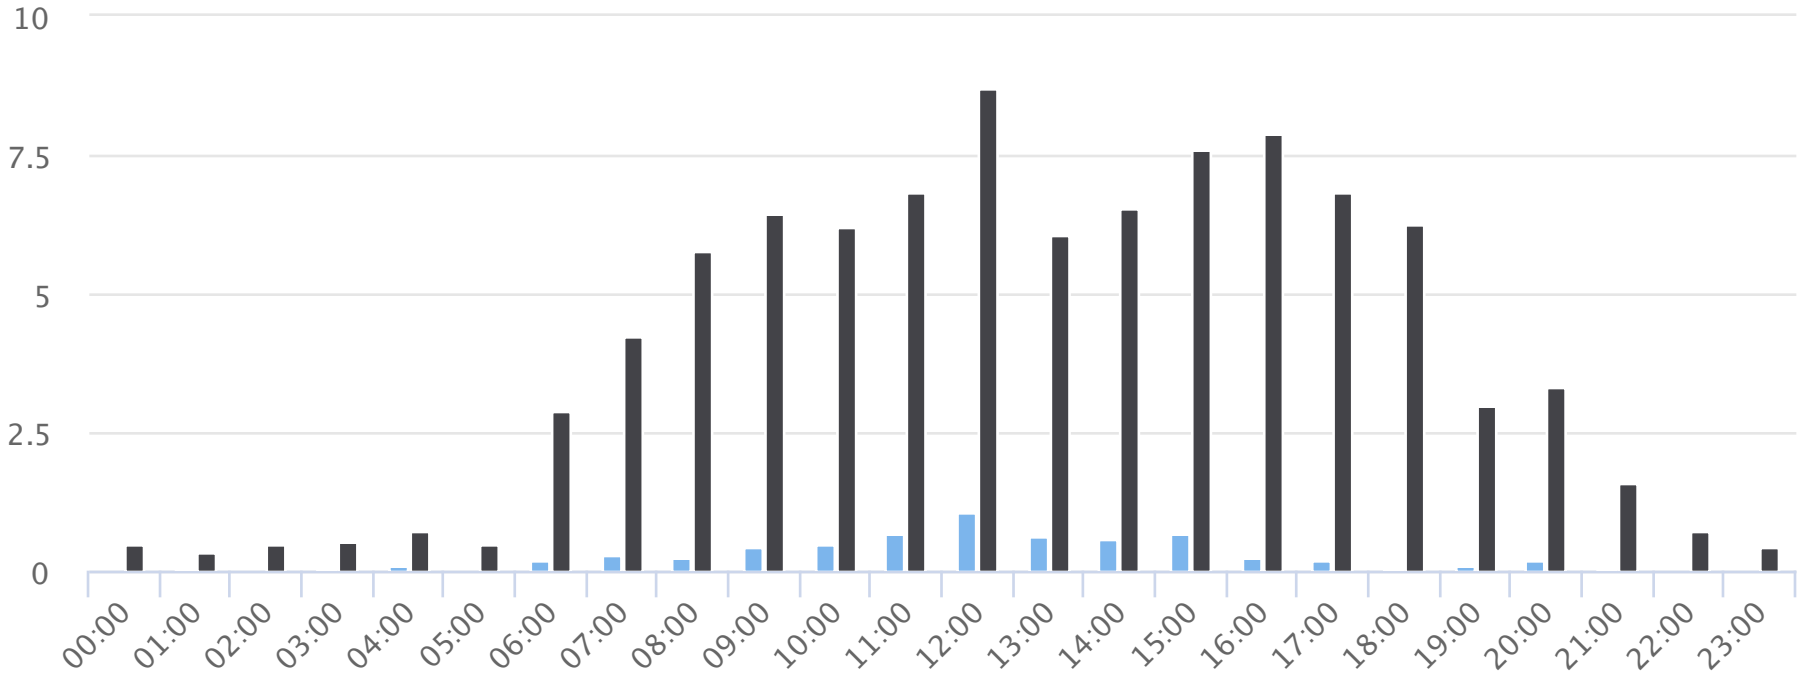

Months of the year

2020-01-01 to 2020-10-14

Monthly averages

Site Name	Average	Median	STDV	Min	Max
Civic Field Main Gates	181.1	80.8	228.6	17.4	757.0
Civic Field West Gate	2,770.7	2,446.0	1,021.0	1,244.0	4,884.6

Hours of the day

2020-01-01 to 2020-10-14

Hourly averages

Site Name	Average	Median	STDV	Min	Max
Civic Field Main Gates	0.3	0.2	0.3	0.0	1.0
Civic Field West Gate	3.9	3.8	2.9	0.3	8.7

Days of the week

2020-01-01 to 2020-10-14

Daily averages

Site Name	Average	Median	STDV	Min	Max
Civic Field Main Gates	6.2	5.3	2.3	4.2	11.7
Civic Field West Gate	93.0	98.1	24.0	55.6	132.3