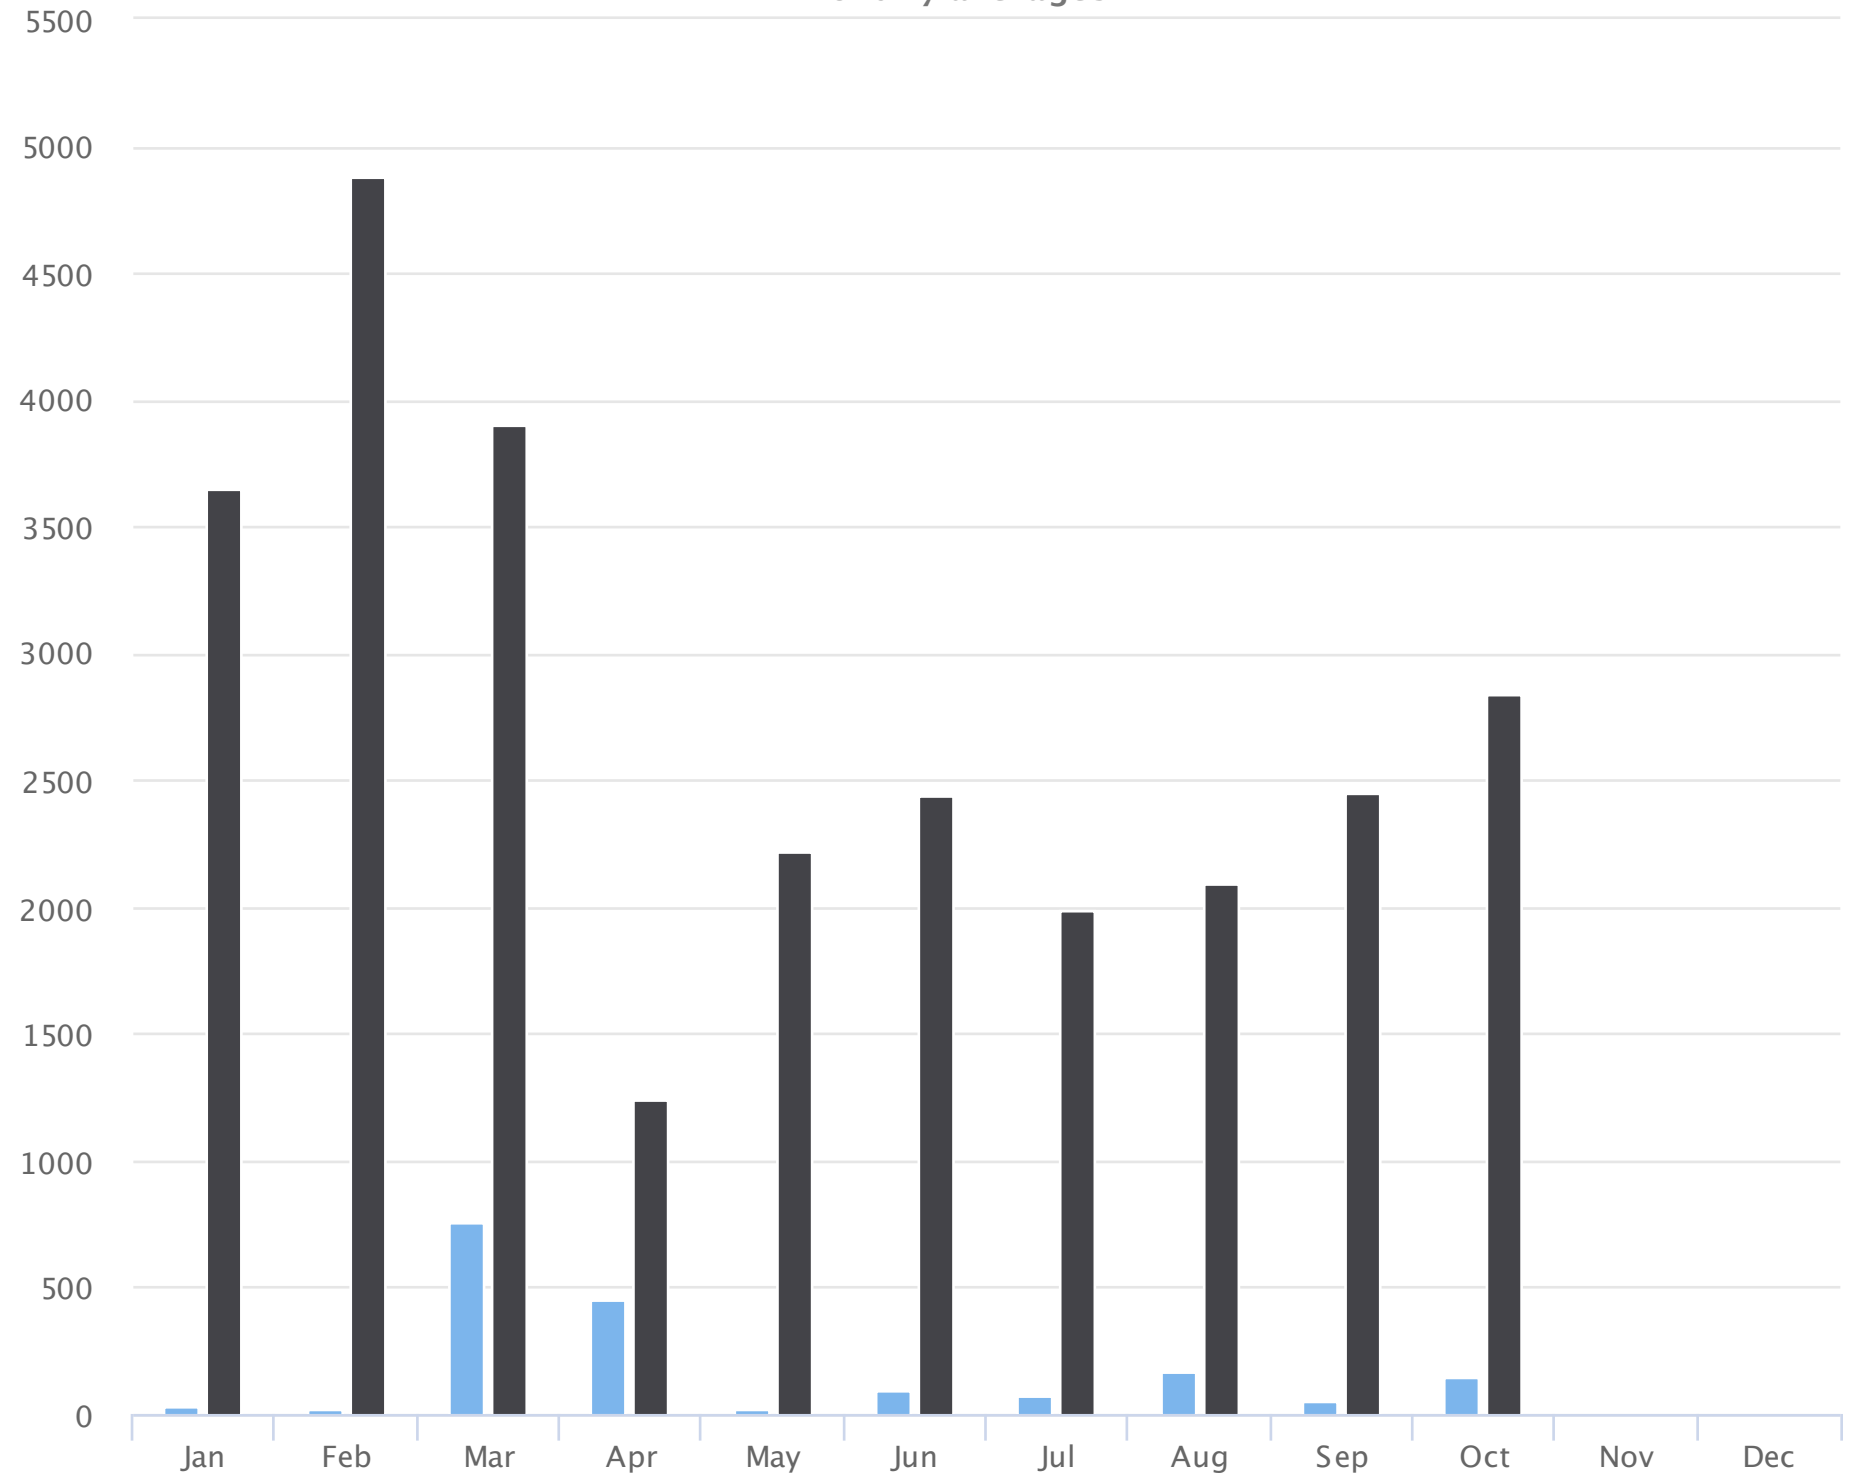

Months of the year

2020-01-01 to 2020-10-14

Monthly averages

Site Name	Average	Median	STDV	Min	Max
Civic Field Main Gates	181.1	80.8	228.6	17.4	757.0
Civic Field West Gate	2,770.7	2,446.0	1,021.0	1,244.0	4,884.6

Hours of the day

2020-01-01 to 2020-10-14

Hourly averages

Site Name	Average	Median	STDV	Min	Max
Civic Field Main Gates	0.3	0.2	0.3	0.0	1.0
Civic Field West Gate	3.9	3.8	2.9	0.3	8.7

Days of the week

2020-01-01 to 2020-10-14

Daily averages

Site Name	Average	Median	STDV	Min	Max
Civic Field Main Gates	6.2	5.3	2.3	4.2	11.7
Civic Field West Gate	93.0	98.1	24.0	55.6	132.3