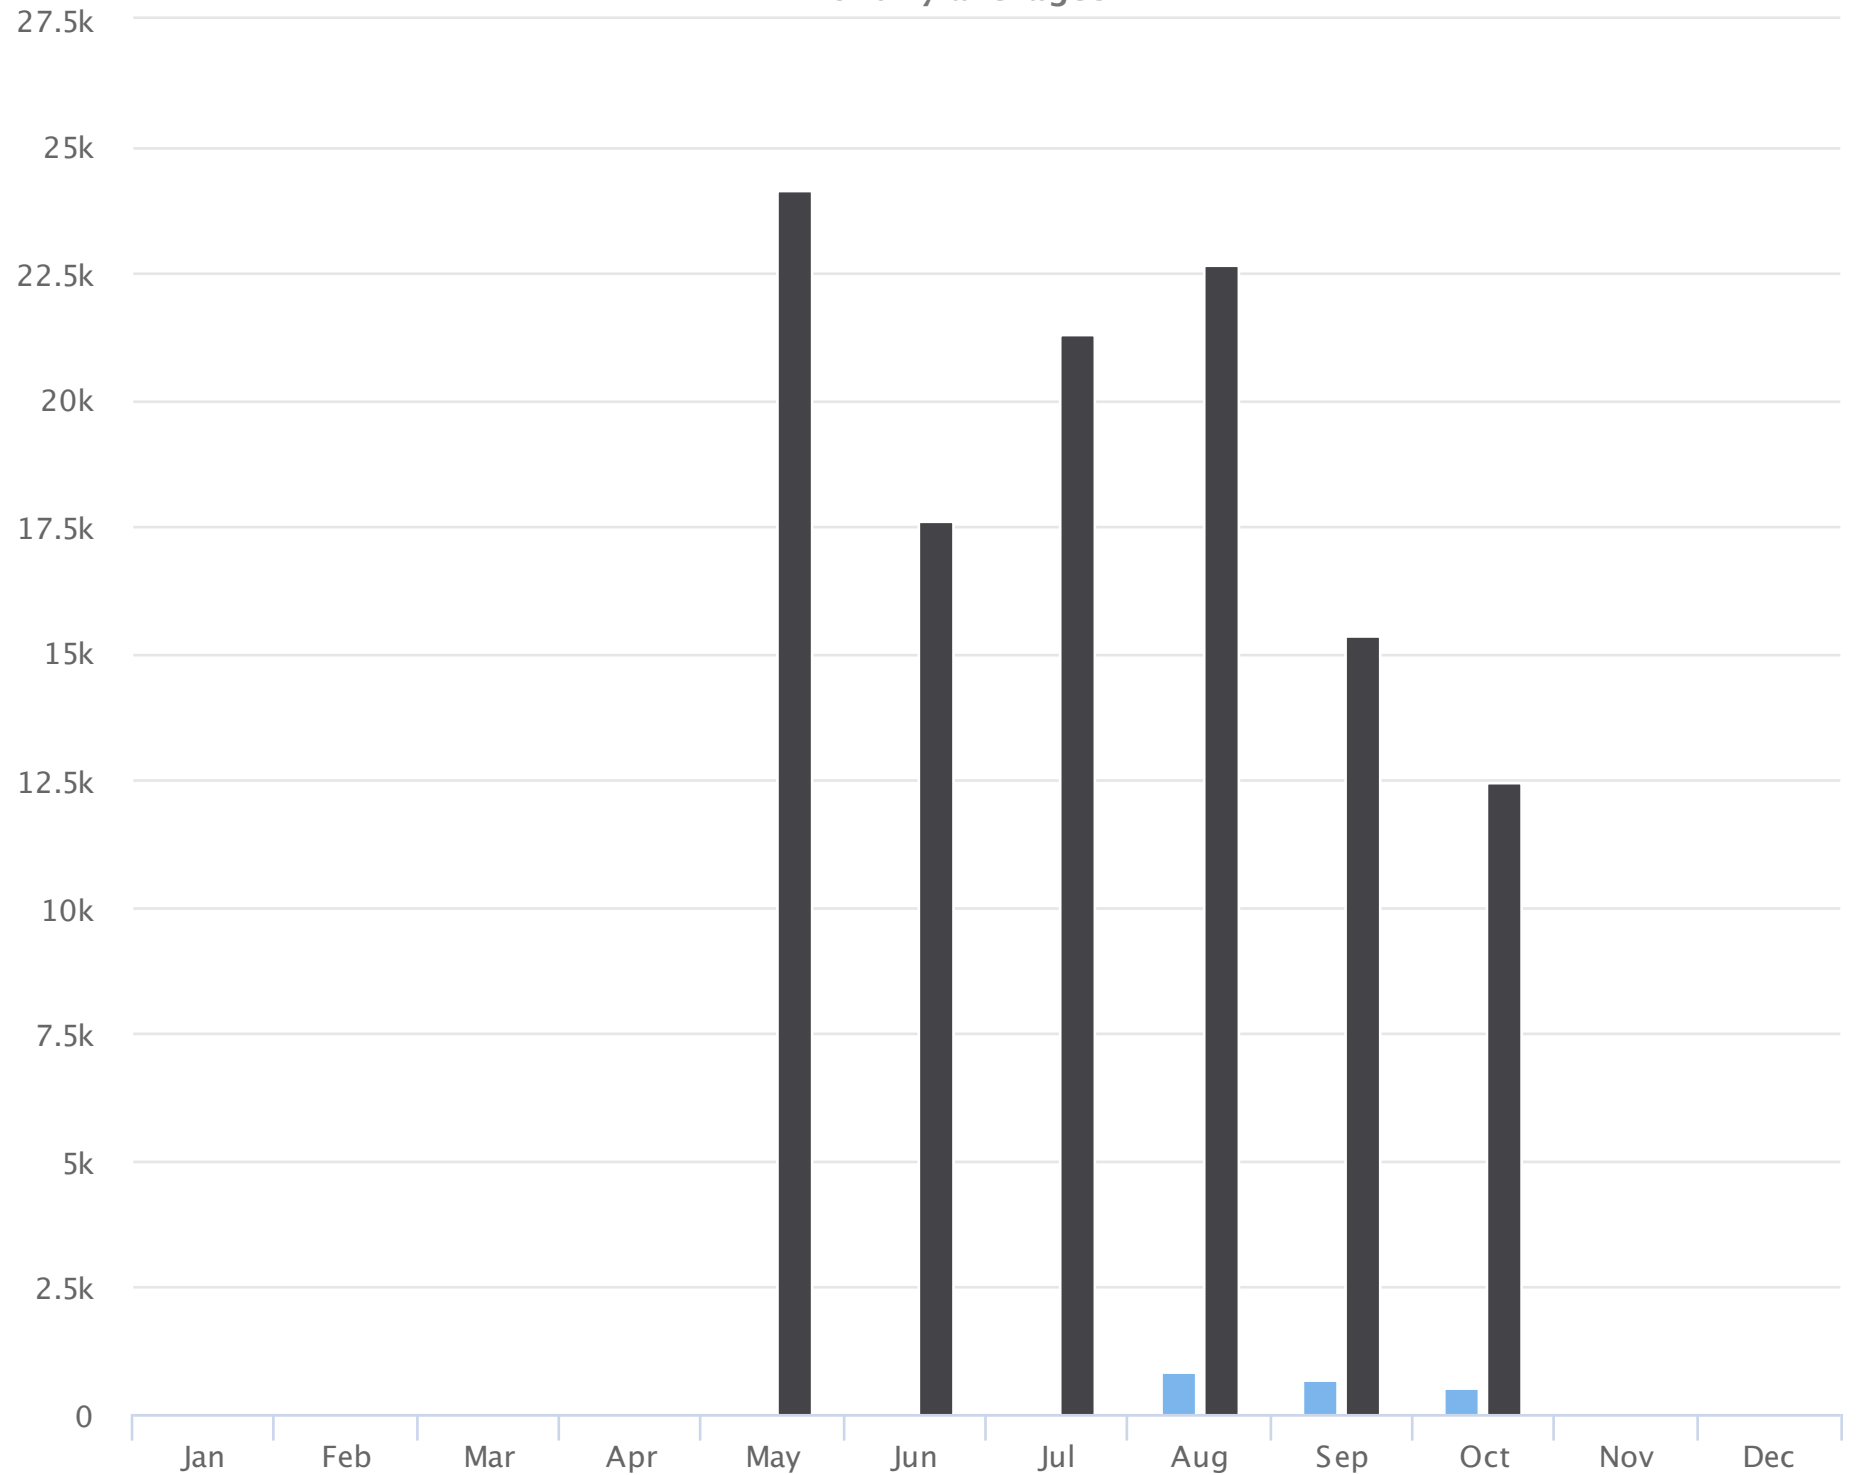

# Months of the year

2020-05-11 to 2020-10-15

Monthly averages

**Site Name**

**Average**

**Median**

**STDV**

**Min**

# Hours of the day

2020-05-11 to 2020-10-15

Hourly averages

**Site Name**

**Average**

**Median**

**STDV**

**Min**