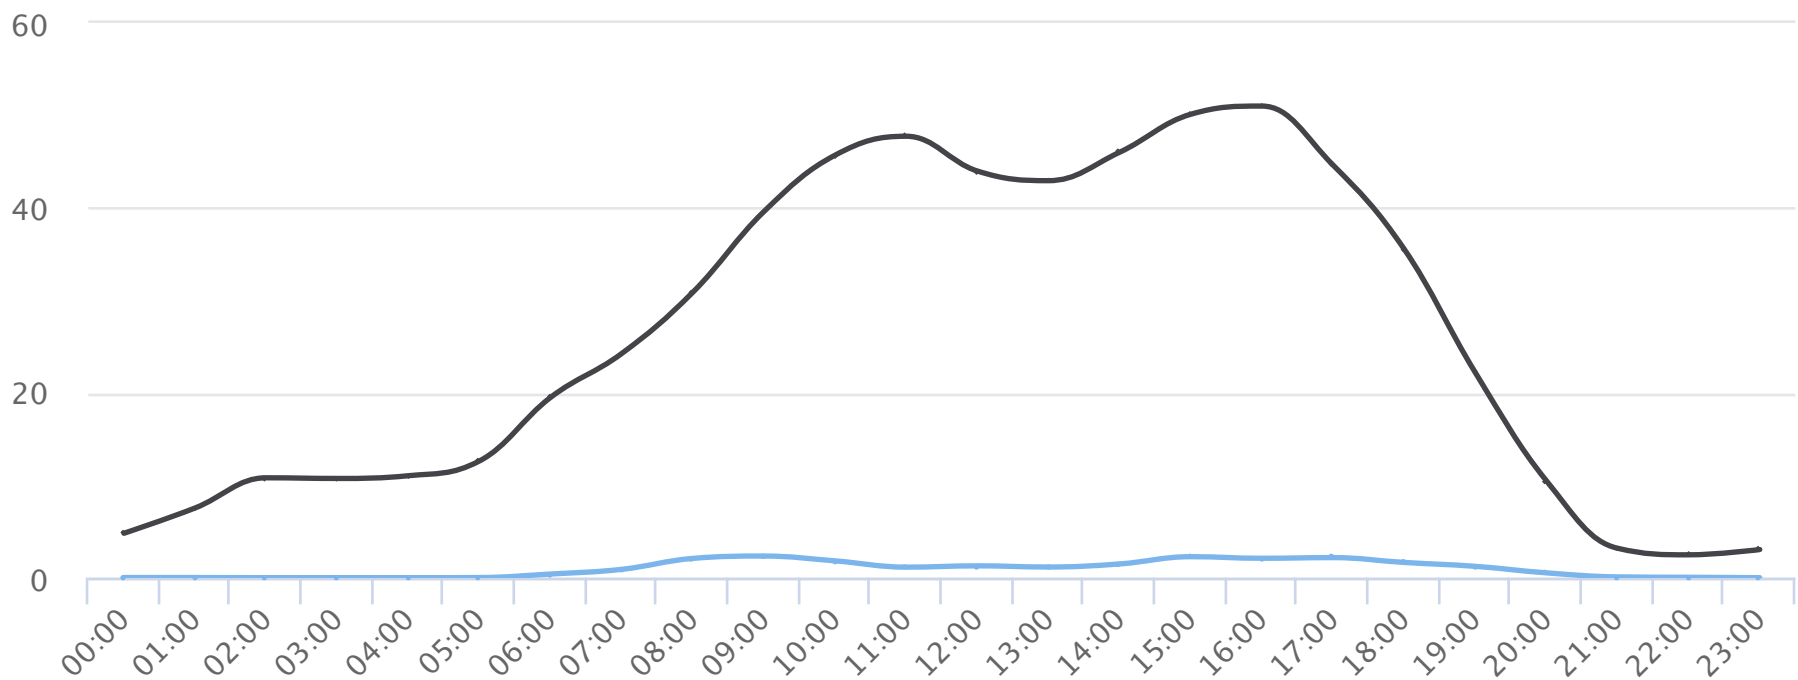

18,915.2

19,446.2

4,150.9

12,442.9

24,153.9

# Hours of the day

2020-05-11 to 2020-10-15

Hourly averages

**Site Name**

**Average**

**Median**

**STDV**

**Min**