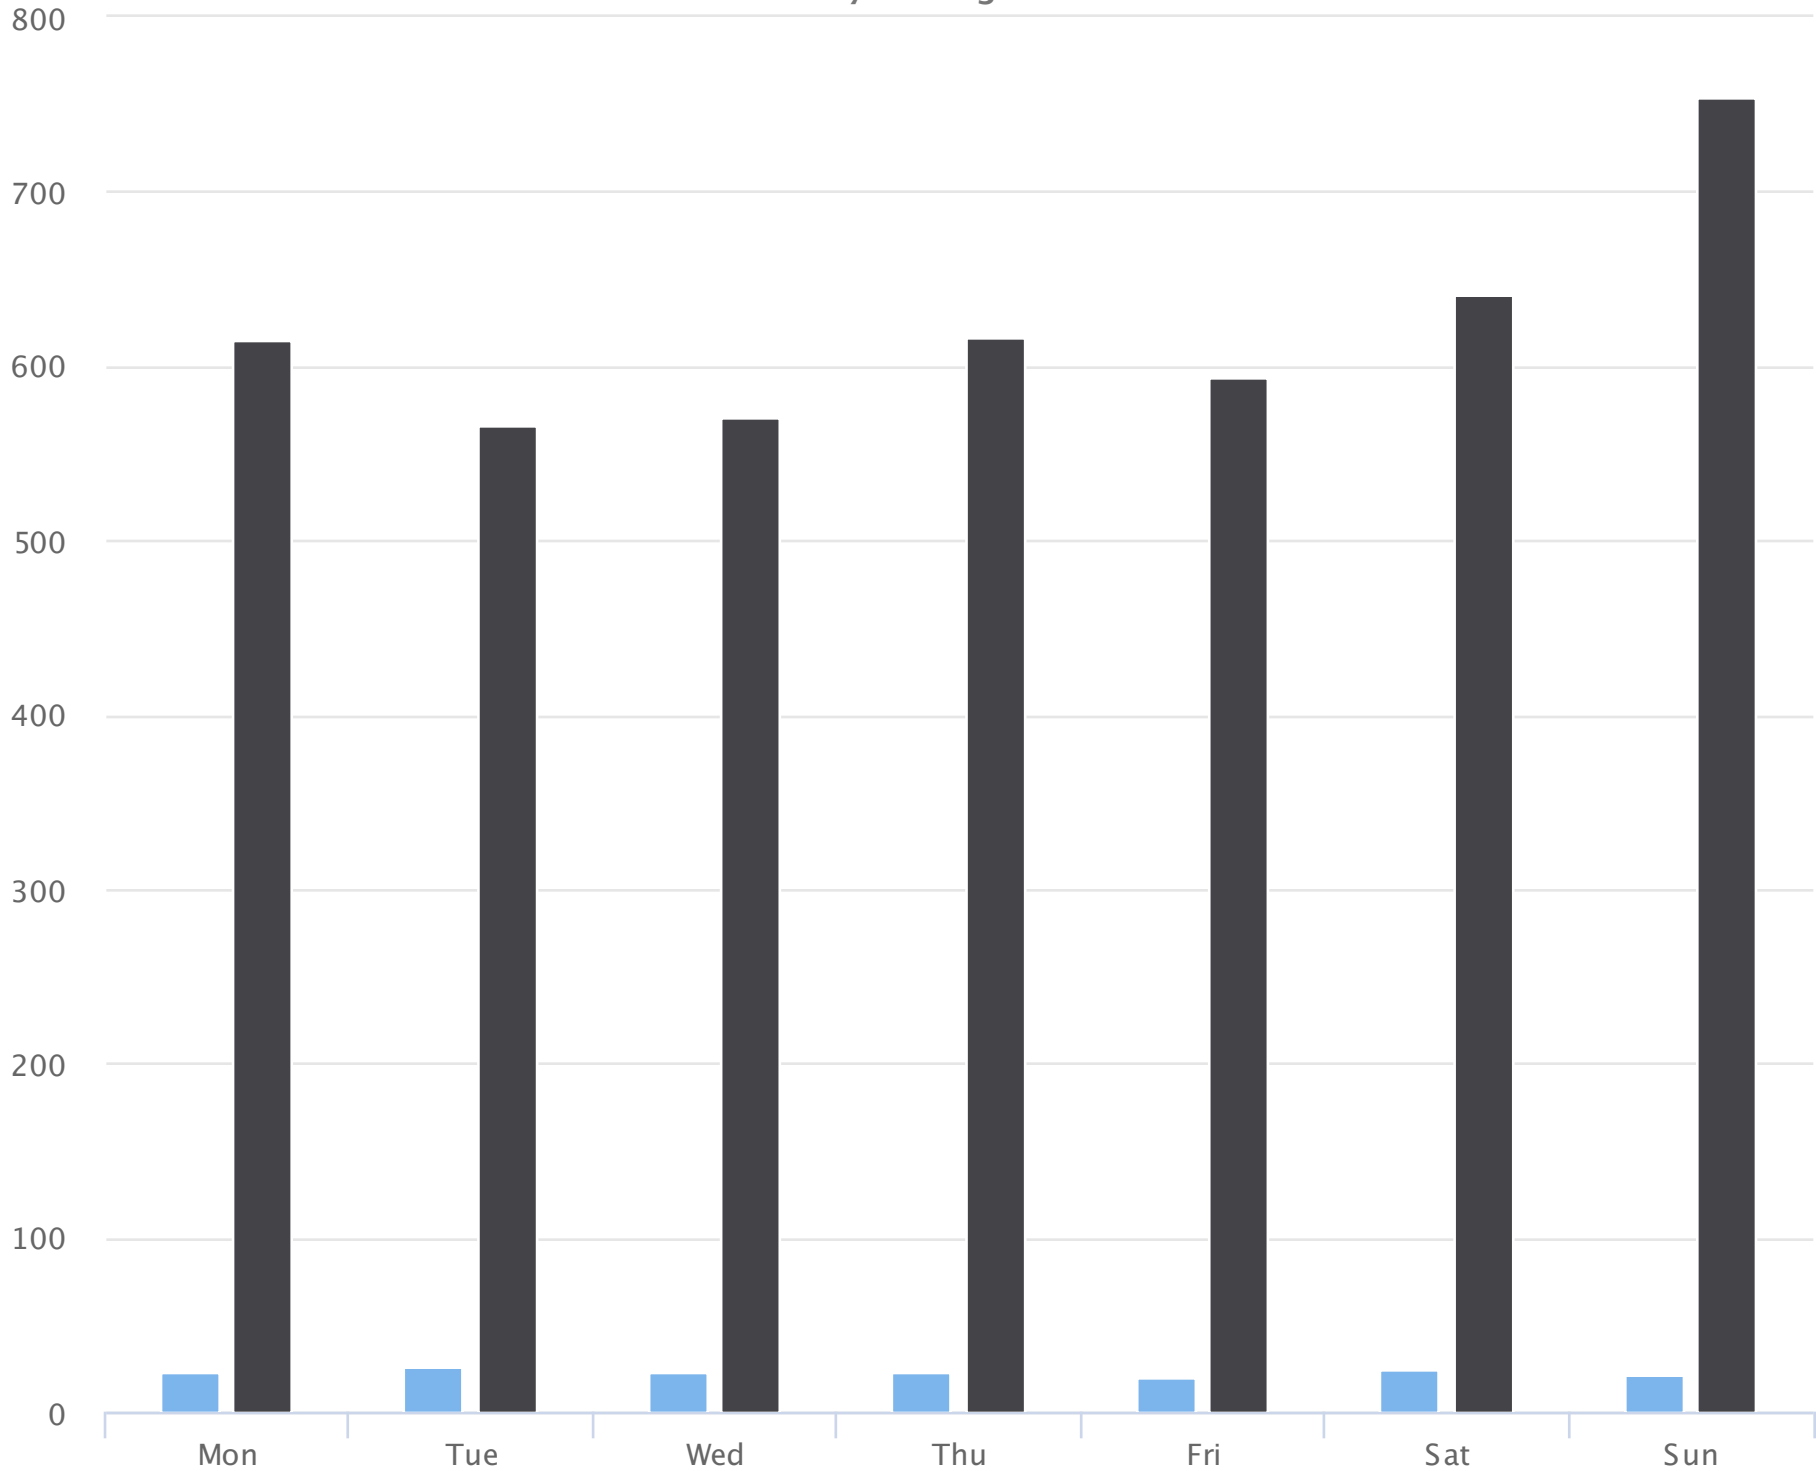

# Hours of the day

2020-05-11 to 2020-10-15

Hourly averages

**Site Name**

**Average**

**Median**

**STDV**

**Min**

25.9

23.2

17.4

2.5

51.0

# Days of the week

2020-05-11 to 2020-10-15

Daily averages

**Site Name**

**Average**

Median

STDV

Min