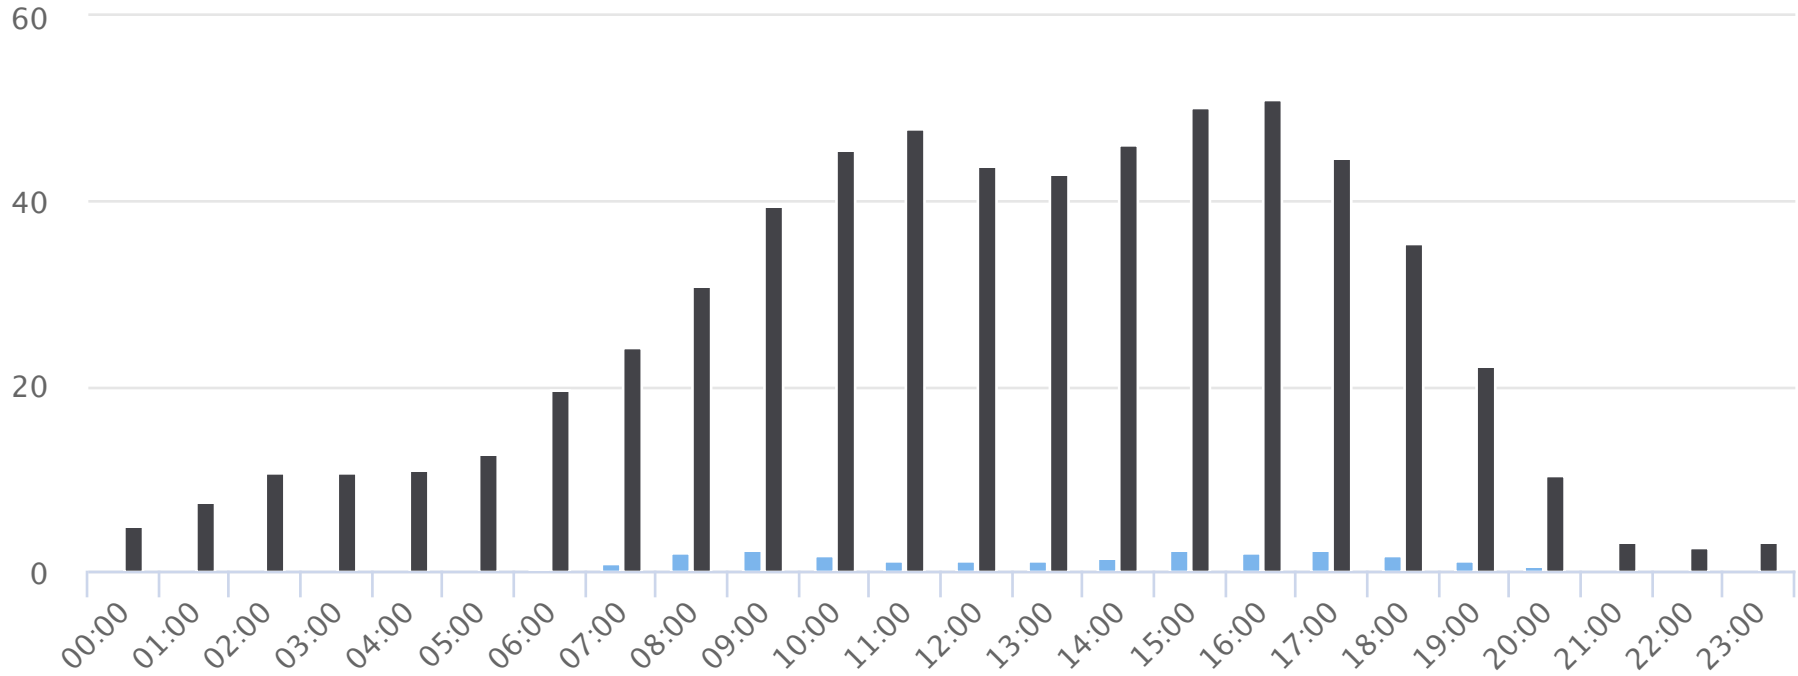

18,915.2

19,446.2

4,150.9

12,442.9

24,153.9

# Hours of the day

2020-05-11 to 2020-10-15

Hourly averages

**Site Name**

**Average**

**Median**

**STDV**

**Min**