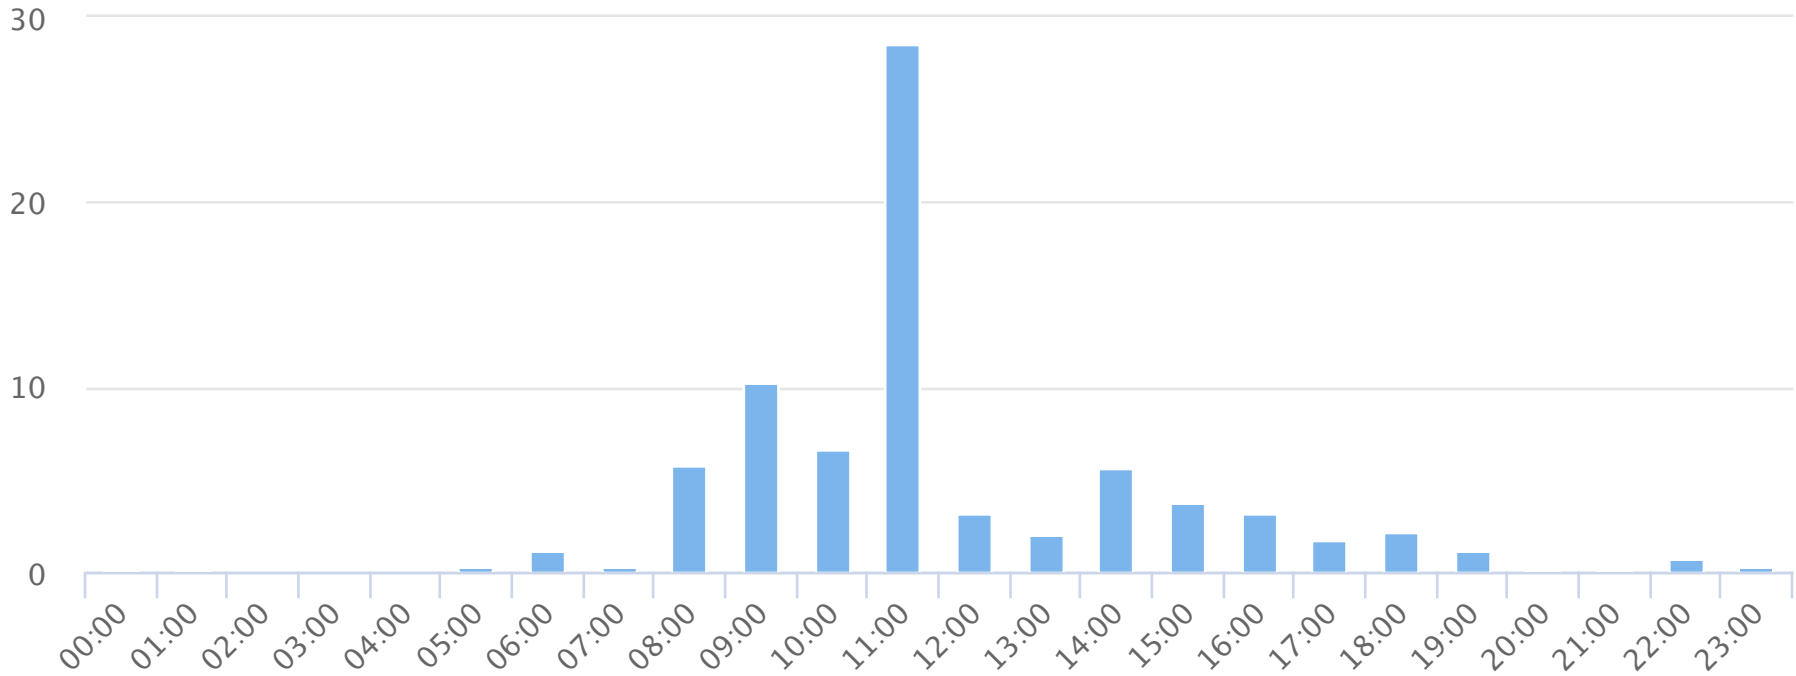

Months of the year

2020-10-03 to 2020-10-14

Monthly averages

Site Name	Average	Median	STDV	Min	Max
Wildflower Bridge North	2,468.4	2,468.4	0.0	2,468.4	2,468.4

Hours of the day

2020-10-03 to 2020-10-14

Hourly averages

Site Name	Average	Median	STDV	Min	Max
Wildflower Bridge North	3.7	1.8	6.2	0.1	28.6

Days of the week

2020-10-03 to 2020-10-14

Daily averages

Site Name	Average	Median	STDV	Min	Max
Wildflower Bridge North	84.1	18.0	143.6	1.0	427.0