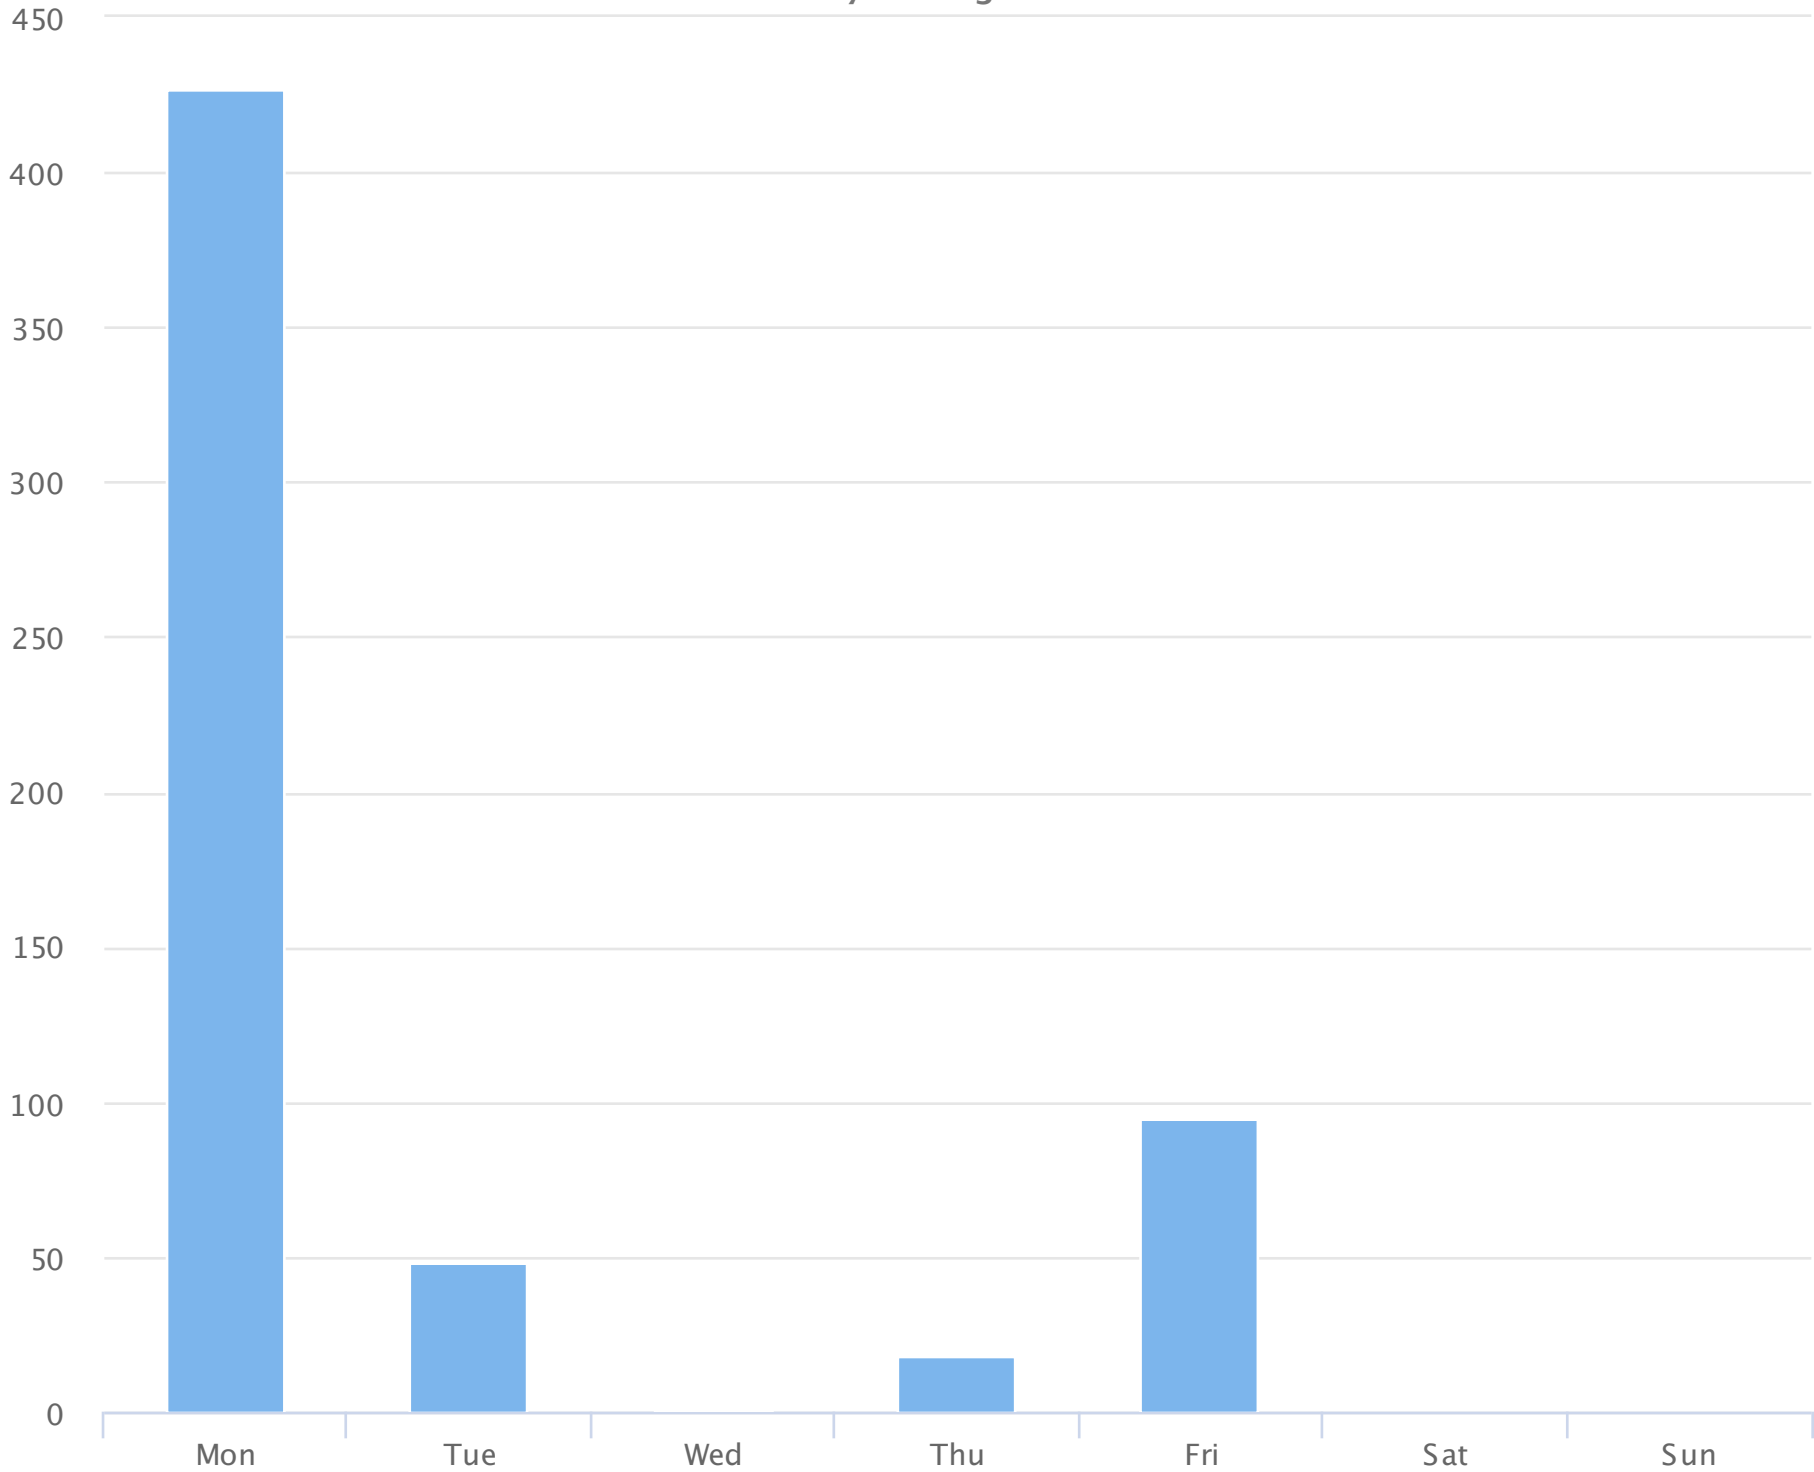

Months of the year

2020-10-03 to 2020-10-14

Monthly averages

Site Name	Average	Median	STDV	Min	Max
Wildflower Bridge North	2,468.4	2,468.4	0.0	2,468.4	2,468.4

Hours of the day

2020-10-03 to 2020-10-14

Hourly averages

Site Name	Average	Median	STDV	Min	Max
Wildflower Bridge North	3.7	1.8	6.2	0.1	28.6

Days of the week

2020-10-03 to 2020-10-14

Daily averages

Site Name	Average	Median	STDV	Min	Max
Wildflower Bridge North	84.1	18.0	143.6	1.0	427.0