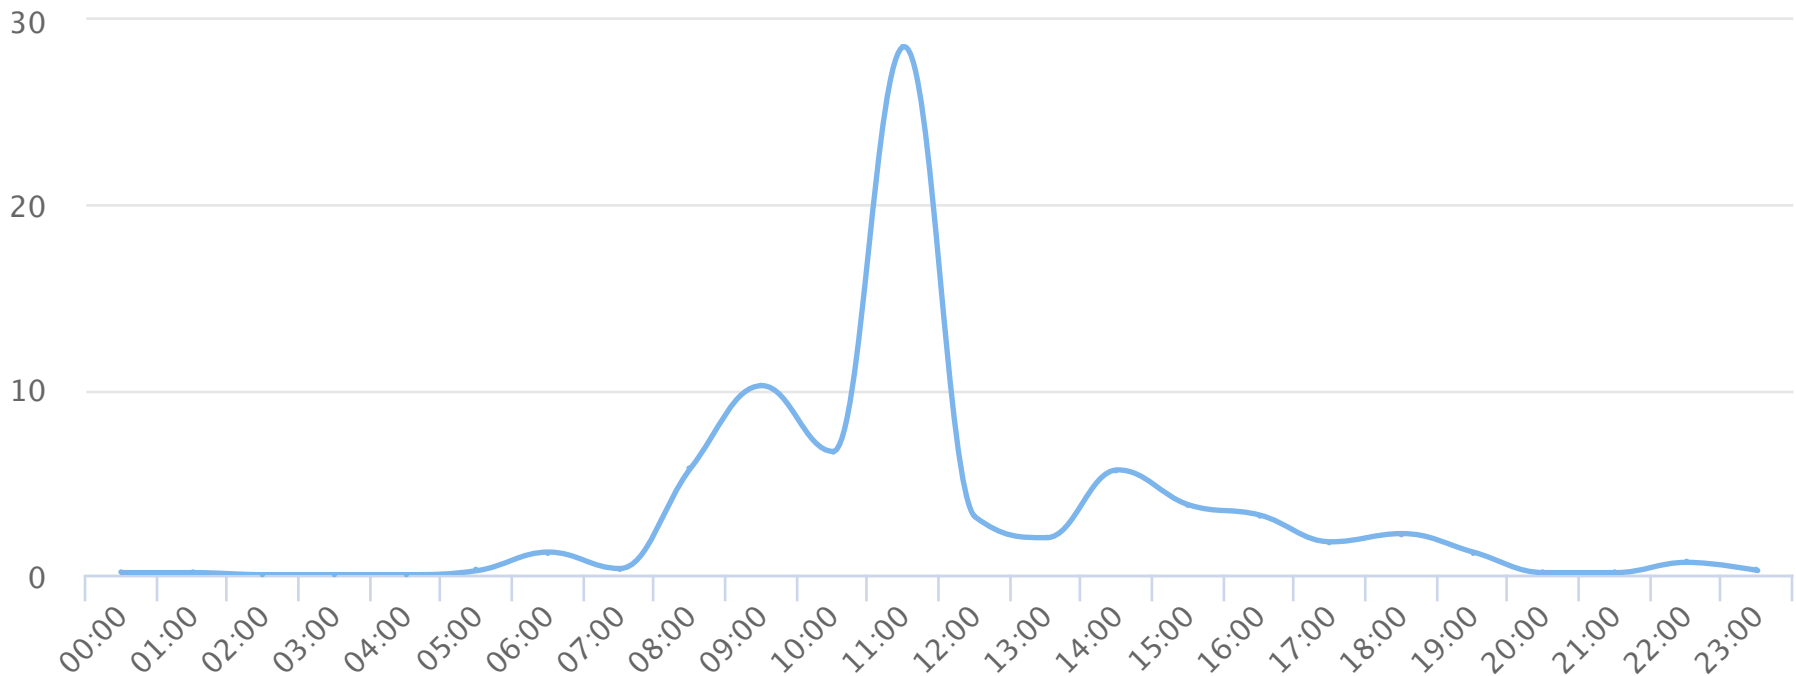

Months of the year

2020-10-03 to 2020-10-14

Monthly averages

Site Name	Average	Median	STDV	Min	Max
Wildflower Bridge North	2,468.4	2,468.4	0.0	2,468.4	2,468.4

Hours of the day

2020-10-03 to 2020-10-14

Hourly averages

Site Name	Average	Median	STDV	Min	Max
Wildflower Bridge North	3.7	1.8	6.2	0.1	28.6

Days of the week

2020-10-03 to 2020-10-14

Daily averages

Site Name	Average	Median	STDV	Min	Max
Wildflower Bridge North	84.1	18.0	143.6	1.0	427.0