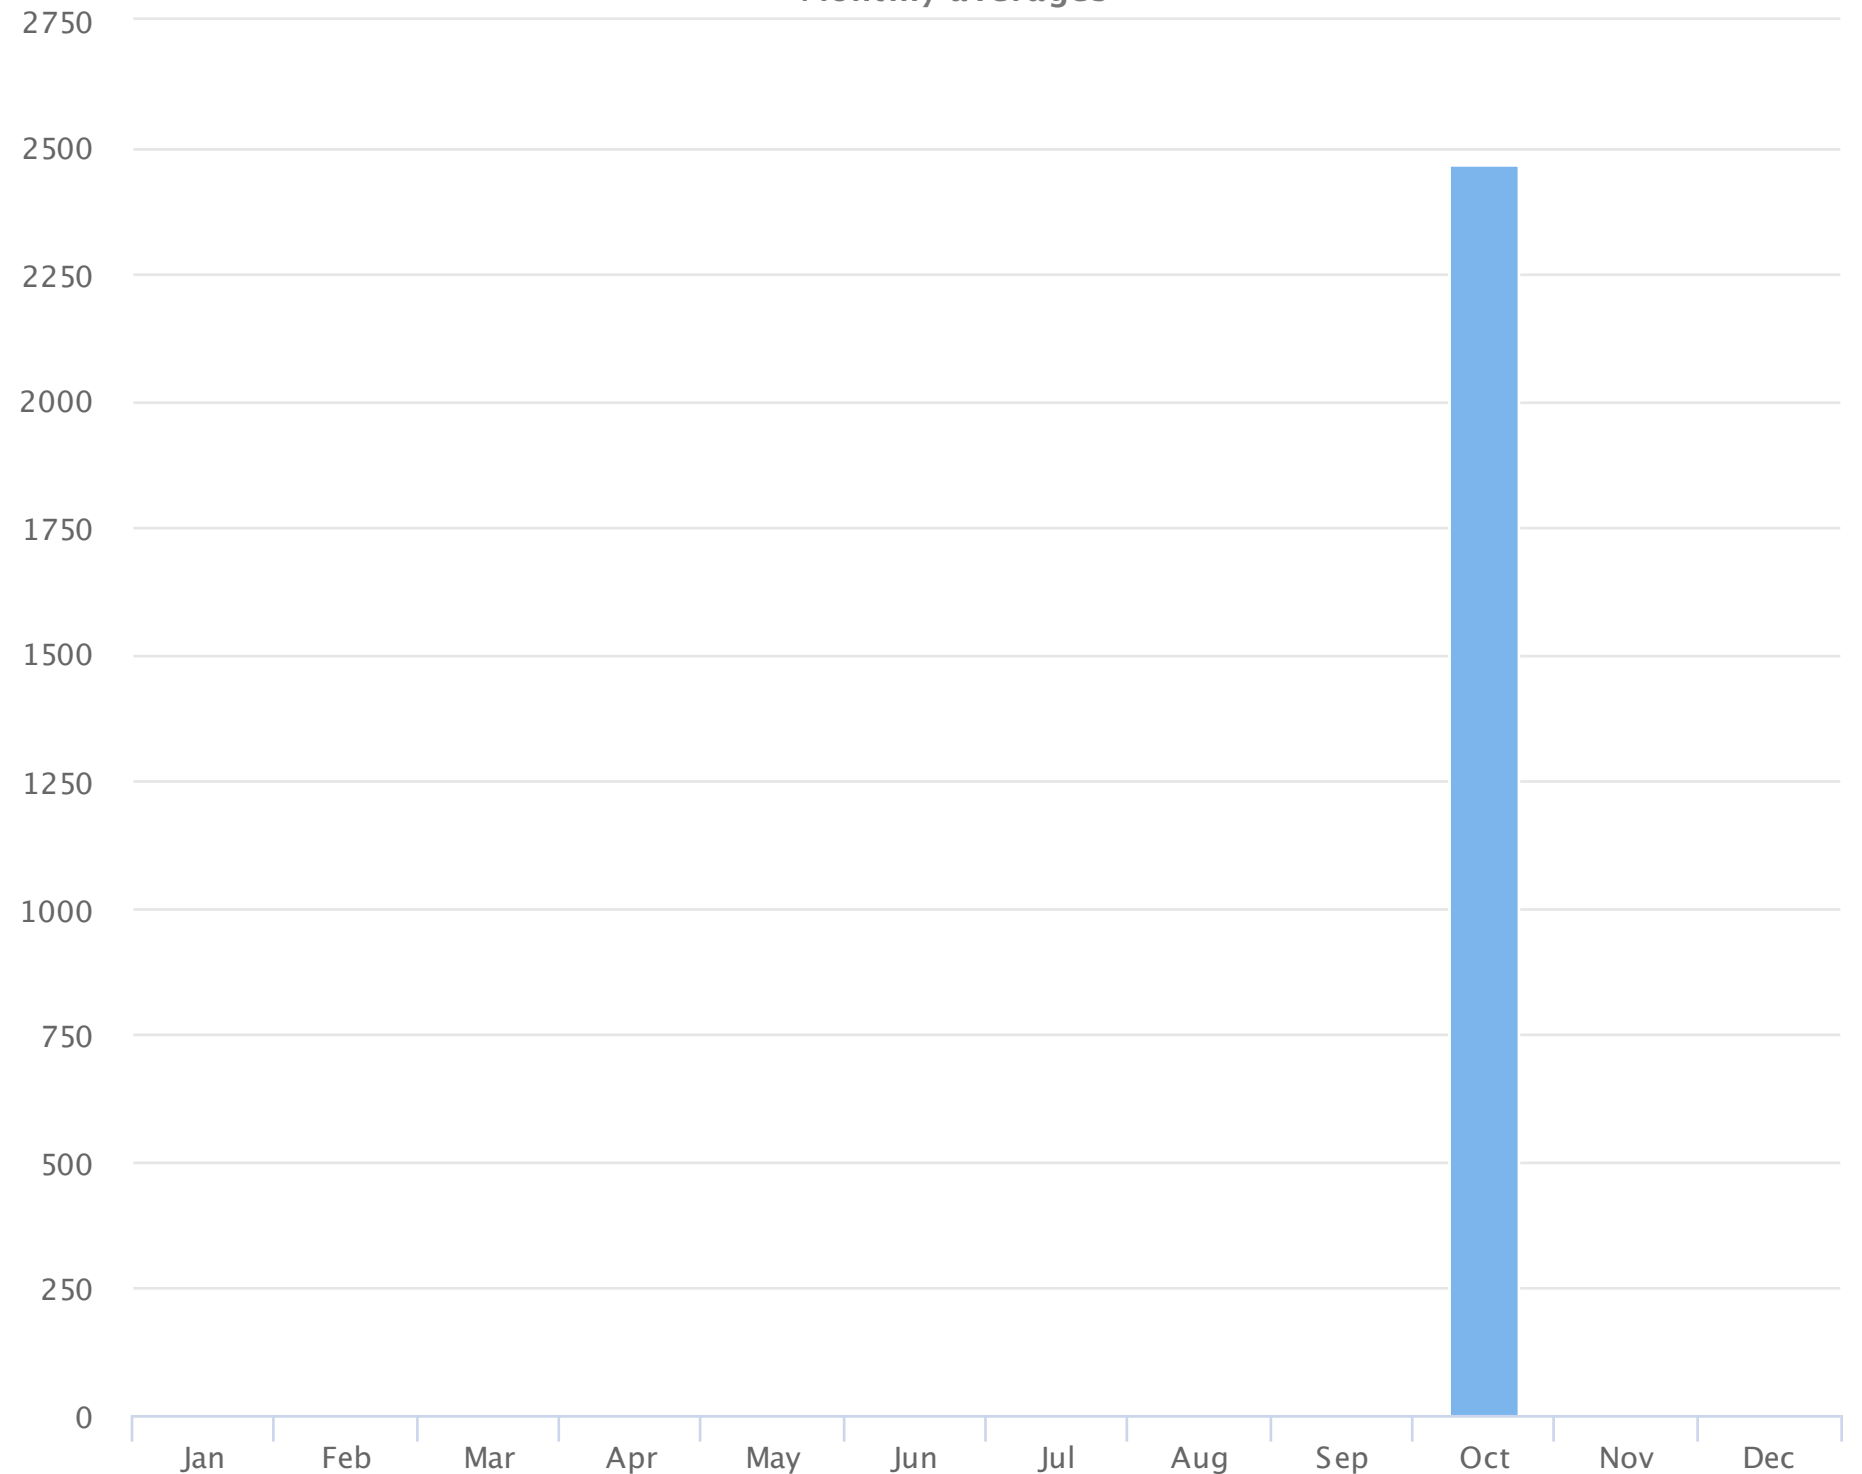

Months of the year

2020-10-03 to 2020-10-14

Monthly averages

Site Name	Average	Median	STDV	Min	Max
Wildflower Bridge North	2,468.4	2,468.4	0.0	2,468.4	2,468.4

Hours of the day

2020-10-03 to 2020-10-14

Hourly averages

Site Name	Average	Median	STDV	Min	Max
Wildflower Bridge North	3.7	1.8	6.2	0.1	28.6

Days of the week

2020-10-03 to 2020-10-14

Daily averages

Site Name	Average	Median	STDV	Min	Max
Wildflower Bridge North	84.1	18.0	143.6	1.0	427.0