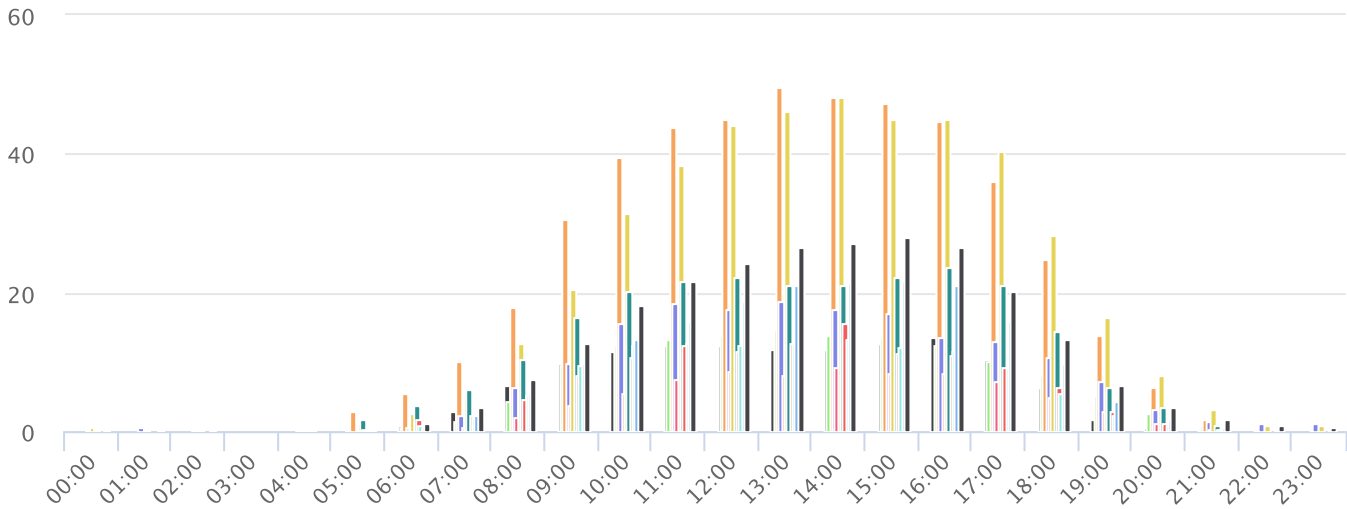

Hours of the day

2024-01-01 to 2024-07-16

Hourly averages

Site Name	Average	Median	STDV	Min	Max
Cornwall Bridge North	0.0	0	0.0	0.0	0.0
Galbraith - Padden Trail	5.2	2.3	5.4	0.0	13.6
Galbraith Driveway Entrance (D)	5.7	3.5	5.8	0.0	14.7
Lake Padden Bath House	19.5	11.9	19.3	0.0	49.8
Lake Padden Dog Park RR Gate (D)	7.3	4.8	7.1	0.1	18.7
Lake Padden Dog Park Side Gate (D)	4.2	3.9	3.5	0.0	9.3
Lake Padden East Entrance (D)	18.3	10.3	18.5	0.1	48.1
Lake Padden Gorge	9.9	6.2	9.4	0.0	23.6
Lake Padden Off Leash Trail North	5.1	2.6	5.2	0.0	15.4
Lake Padden South Dog Trail	5.3	2.3	5.4	0.0	13.2
Lake Padden West Entrance (D)	7.7	3.3	8.3	0.0	21.5
Lake Padden Wilkins (D)	10.2	5.1	10.6	0.1	27.9

(D) = divide by 2 applied

Days of the week

2024-01-01 to 2024-07-16

Daily averages

Site Name	Average	Median	STDV	Min	Max
Cornwall Bridge North	0.0	0	0.0	0.0	0.0
Galbraith - Padden Trail	125.9	119.9	18.0	102.6	153.7
Galbraith Driveway Entrance (D)	138.3	119.0	30.0	111.4	193.8
Lake Padden Bath House	468.8	448.0	97.9	379.1	651.5
Lake Padden Dog Park RR Gate (D)	172.0	145.8	40.7	130.7	236.6
Lake Padden Dog Park Side Gate (D)	79.3	69.1	18.3	62.3	108.0
Lake Padden East Entrance (D)	439.6	405.9	57.5	382.5	529.7
Lake Padden Gorge	235.3	227.3	23.2	210.1	270.2
Lake Padden Off Leash Trail North	122.5	116.9	16.5	101.4	148.0
Lake Padden South Dog Trail	122.9	105.0	29.4	97.5	169.6
Lake Padden West Entrance (D)	184.6	181.6	20.2	157.5	215.3
Lake Padden Wilkins (D)	244.9	240.2	21.4	218.4	277.3

(D) = divide by 2 applied