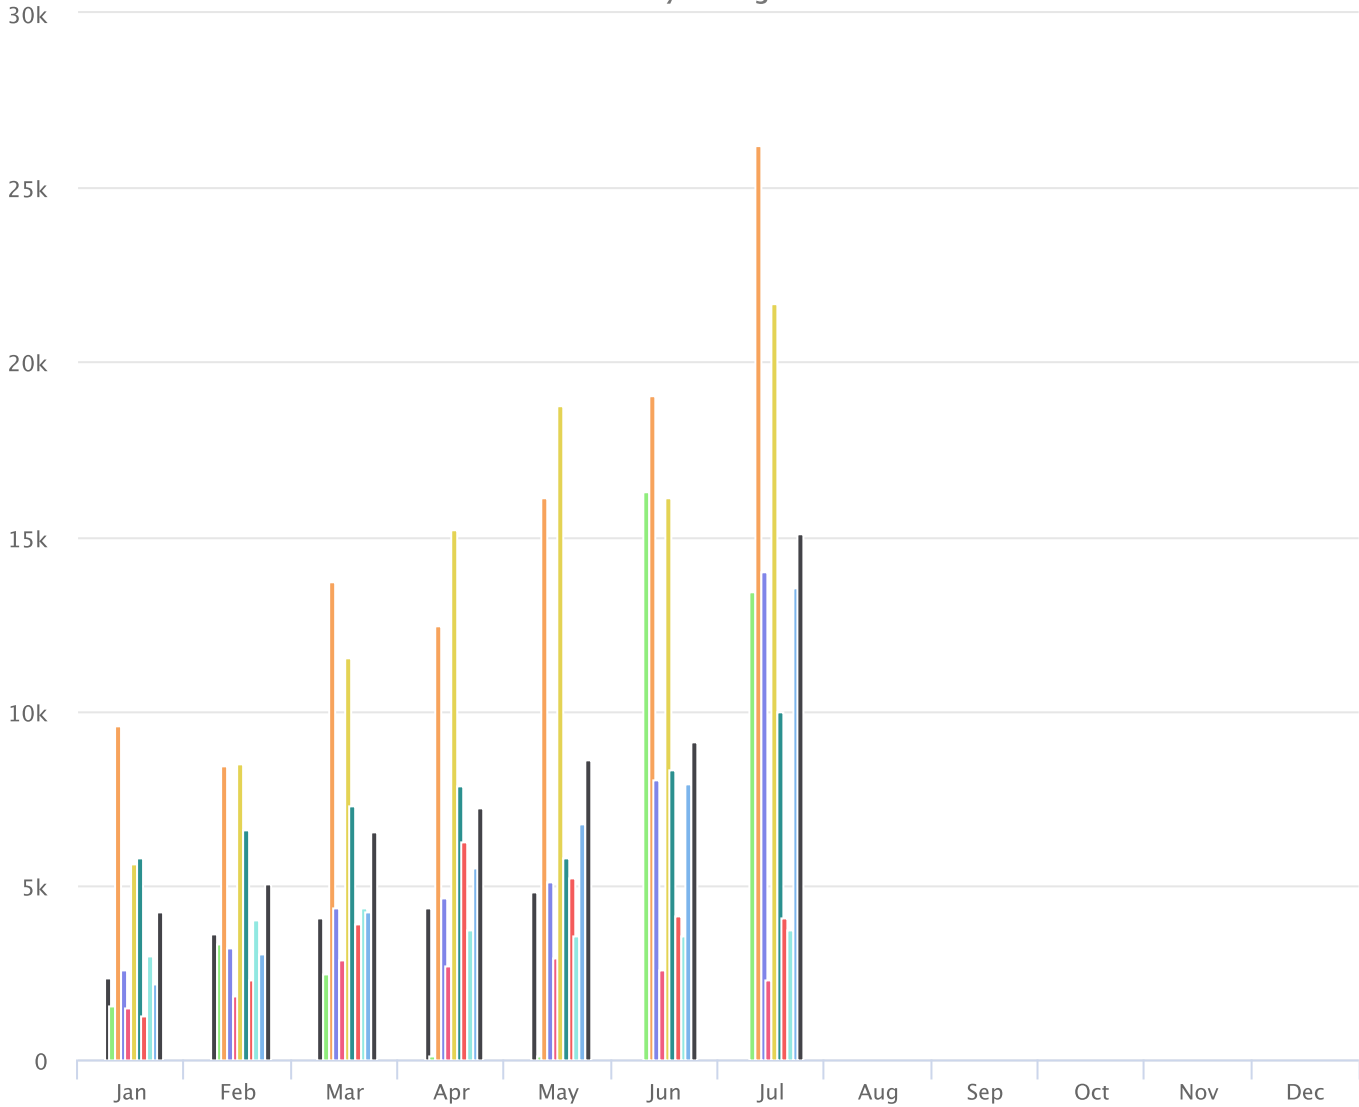

(D) = divide by 2 applied

Days of the week

2024-01-01 to 2024-07-16

Daily averages

Site Name	Average	Median	STDV	Min	Max
Cornwall Bridge North	0.0	0	0.0	0.0	0.0
Galbraith - Padden Trail	125.9	119.9	18.0	102.6	153.7
Galbraith Driveway Entrance (D)	138.3	119.0	30.0	111.4	193.8
Lake Padden Bath House	468.8	448.0	97.9	379.1	651.5
Lake Padden Dog Park RR Gate (D)	172.0	145.8	40.7	130.7	236.6
Lake Padden Dog Park Side Gate (D)	79.3	69.1	18.3	62.3	108.0
Lake Padden East Entrance (D)	439.6	405.9	57.5	382.5	529.7
Lake Padden Gorge	235.3	227.3	23.2	210.1	270.2
Lake Padden Off Leash Trail North	122.5	116.9	16.5	101.4	148.0
Lake Padden South Dog Trail	122.9	105.0	29.4	97.5	169.6
Lake Padden West Entrance (D)	184.6	181.6	20.2	157.5	215.3
Lake Padden Wilkins (D)	244.9	240.2	21.4	218.4	277.3

(D) = divide by 2 applied

Months of the year

2024-01-01 to 2024-07-16

Monthly averages

Site Name	Average	Median	STDV	Min	Max
Cornwall Bridge North	0.0	0	0.0	0.0	0.0
Galbraith – Padden Trail	3,847.7	4,083.0	848.2	2,352.0	4,826.1
Galbraith Driveway Entrance (D)	5,321.0	2,476.0	6,164.1	106.0	16,266.3
Lake Padden Bath House	15,080.1	13,730.0	5,661.0	8,434.8	26,230.1
Lake Padden Dog Park RR Gate (D)	5,989.6	4,663.0	3,656.4	2,555.0	14,022.3
Lake Padden Dog Park Side Gate (D)	2,390.1	2,562.0	506.9	1,490.0	2,933.0
Lake Padden East Entrance (D)	13,923.0	15,199.0	5,270.0	5,625.0	21,693.8
Lake Padden Gorge	7,373.4	7,257.9	1,399.9	5,780.0	10,008.9
Lake Padden Off Leash Trail North	3,864.5	4,048.6	1,554.5	1,244.0	6,232.5
Lake Padden South Dog Trail	3,711.5	3,742.7	402.5	2,971.0	4,368.0
Lake Padden West Entrance (D)	6,177.3	5,522.0	3,535.7	2,197.0	13,557.3
Lake Padden Wilkins (D)	7,978.1	7,246.0	3,329.9	4,239.0	15,097.0

(D) = divide by 2 applied