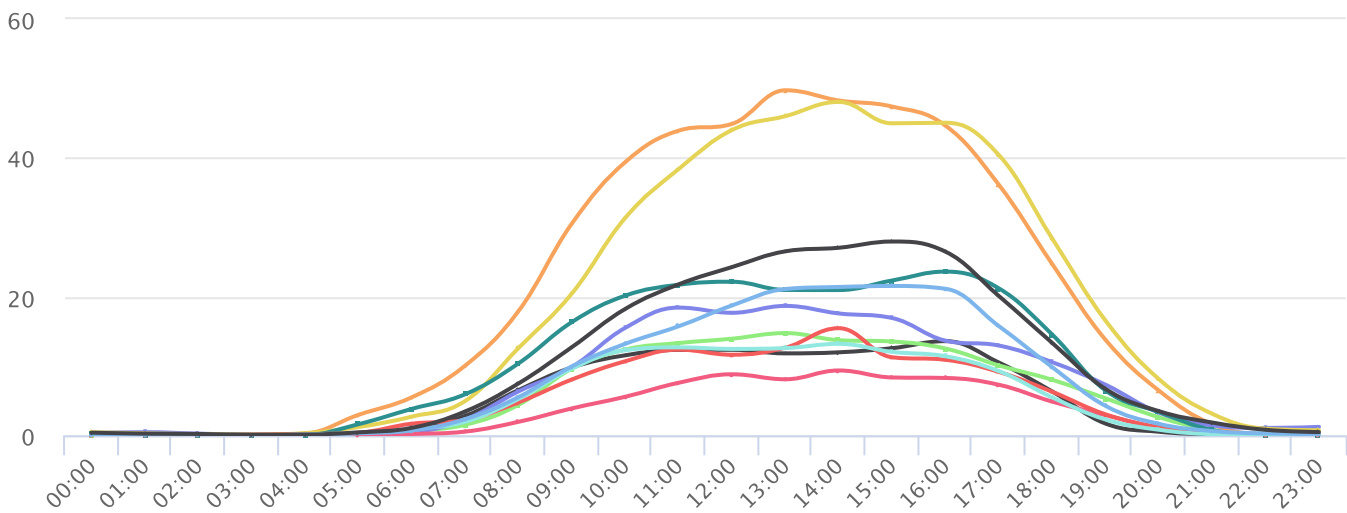

Hours of the day

2024-01-01 to 2024-07-16

Hourly averages

Site Name	Average	Median	STDV	Min	Max
Cornwall Bridge North	0.0	0	0.0	0.0	0.0
Galbraith - Padden Trail	5.2	2.3	5.4	0.0	13.6
Galbraith Driveway Entrance (D)	5.7	3.5	5.8	0.0	14.7
Lake Padden Bath House	19.5	11.9	19.3	0.0	49.8
Lake Padden Dog Park RR Gate (D)	7.3	4.8	7.1	0.1	18.7
Lake Padden Dog Park Side Gate (D)	4.2	3.9	3.5	0.0	9.3
Lake Padden East Entrance (D)	18.3	10.3	18.5	0.1	48.1
Lake Padden Gorge	9.9	6.2	9.4	0.0	23.6
Lake Padden Off Leash Trail North	5.1	2.6	5.2	0.0	15.4
Lake Padden South Dog Trail	5.3	2.3	5.4	0.0	13.2
Lake Padden West Entrance (D)	7.7	3.3	8.3	0.0	21.5
Lake Padden Wilkins (D)	10.2	5.1	10.6	0.1	27.9

(D) = divide by 2 applied

Days of the week

2024-01-01 to 2024-07-16

Daily averages

Site Name	Average	Median	STDV	Min	Max
Cornwall Bridge North	0.0	0	0.0	0.0	0.0
Galbraith - Padden Trail	125.9	119.9	18.0	102.6	153.7
Galbraith Driveway Entrance (D)	138.3	119.0	30.0	111.4	193.8
Lake Padden Bath House	468.8	448.0	97.9	379.1	651.5
Lake Padden Dog Park RR Gate (D)	172.0	145.8	40.7	130.7	236.6
Lake Padden Dog Park Side Gate (D)	79.3	69.1	18.3	62.3	108.0
Lake Padden East Entrance (D)	439.6	405.9	57.5	382.5	529.7
Lake Padden Gorge	235.3	227.3	23.2	210.1	270.2
Lake Padden Off Leash Trail North	122.5	116.9	16.5	101.4	148.0
Lake Padden South Dog Trail	122.9	105.0	29.4	97.5	169.6
Lake Padden West Entrance (D)	184.6	181.6	20.2	157.5	215.3
Lake Padden Wilkins (D)	244.9	240.2	21.4	218.4	277.3

(D) = divide by 2 applied