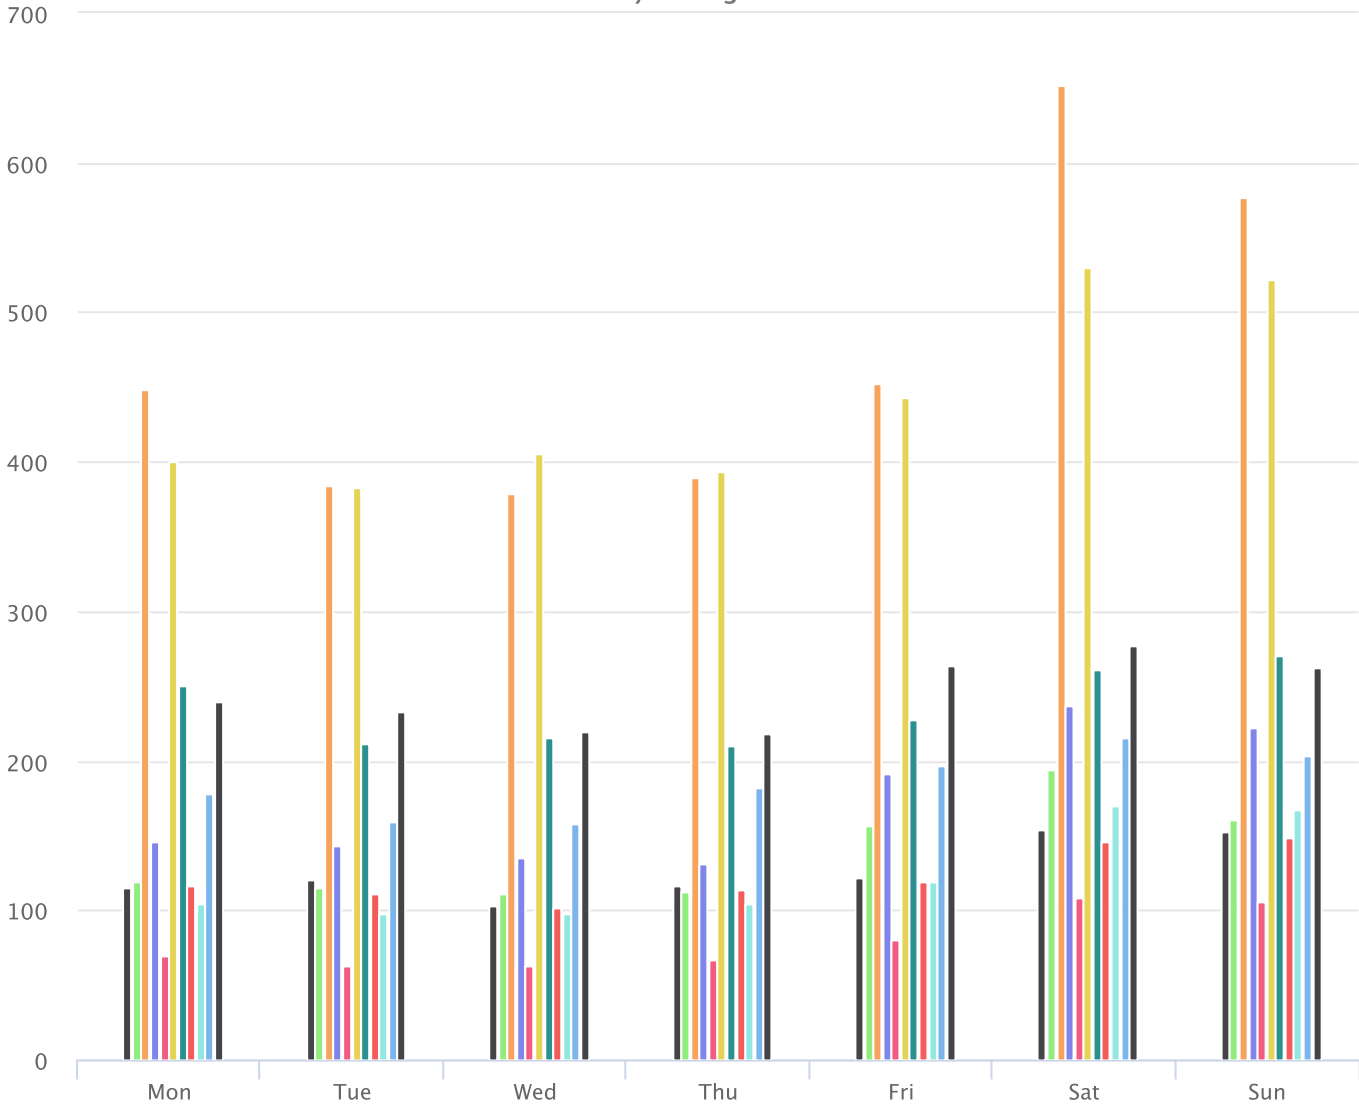

Hours of the day

2024-01-01 to 2024-07-16

Hourly averages

Site Name	Average	Median	STDV	Min	Max
Cornwall Bridge North	0.0	0	0.0	0.0	0.0
Galbraith - Padden Trail	5.2	2.3	5.4	0.0	13.6
Galbraith Driveway Entrance (D)	5.7	3.5	5.8	0.0	14.7
Lake Padden Bath House	19.5	11.9	19.3	0.0	49.8
Lake Padden Dog Park RR Gate (D)	7.3	4.8	7.1	0.1	18.7
Lake Padden Dog Park Side Gate (D)	4.2	3.9	3.5	0.0	9.3
Lake Padden East Entrance (D)	18.3	10.3	18.5	0.1	48.1
Lake Padden Gorge	9.9	6.2	9.4	0.0	23.6
Lake Padden Off Leash Trail North	5.1	2.6	5.2	0.0	15.4
Lake Padden South Dog Trail	5.3	2.3	5.4	0.0	13.2
Lake Padden West Entrance (D)	7.7	3.3	8.3	0.0	21.5
Lake Padden Wilkins (D)	10.2	5.1	10.6	0.1	27.9

(D) = divide by 2 applied

Days of the week

2024-01-01 to 2024-07-16

Daily averages

Site Name	Average	Median	STDV	Min	Max
Cornwall Bridge North	0.0	0	0.0	0.0	0.0
Galbraith - Padden Trail	125.9	119.9	18.0	102.6	153.7
Galbraith Driveway Entrance (D)	138.3	119.0	30.0	111.4	193.8
Lake Padden Bath House	468.8	448.0	97.9	379.1	651.5
Lake Padden Dog Park RR Gate (D)	172.0	145.8	40.7	130.7	236.6
Lake Padden Dog Park Side Gate (D)	79.3	69.1	18.3	62.3	108.0
Lake Padden East Entrance (D)	439.6	405.9	57.5	382.5	529.7
Lake Padden Gorge	235.3	227.3	23.2	210.1	270.2
Lake Padden Off Leash Trail North	122.5	116.9	16.5	101.4	148.0
Lake Padden South Dog Trail	122.9	105.0	29.4	97.5	169.6
Lake Padden West Entrance (D)	184.6	181.6	20.2	157.5	215.3
Lake Padden Wilkins (D)	244.9	240.2	21.4	218.4	277.3