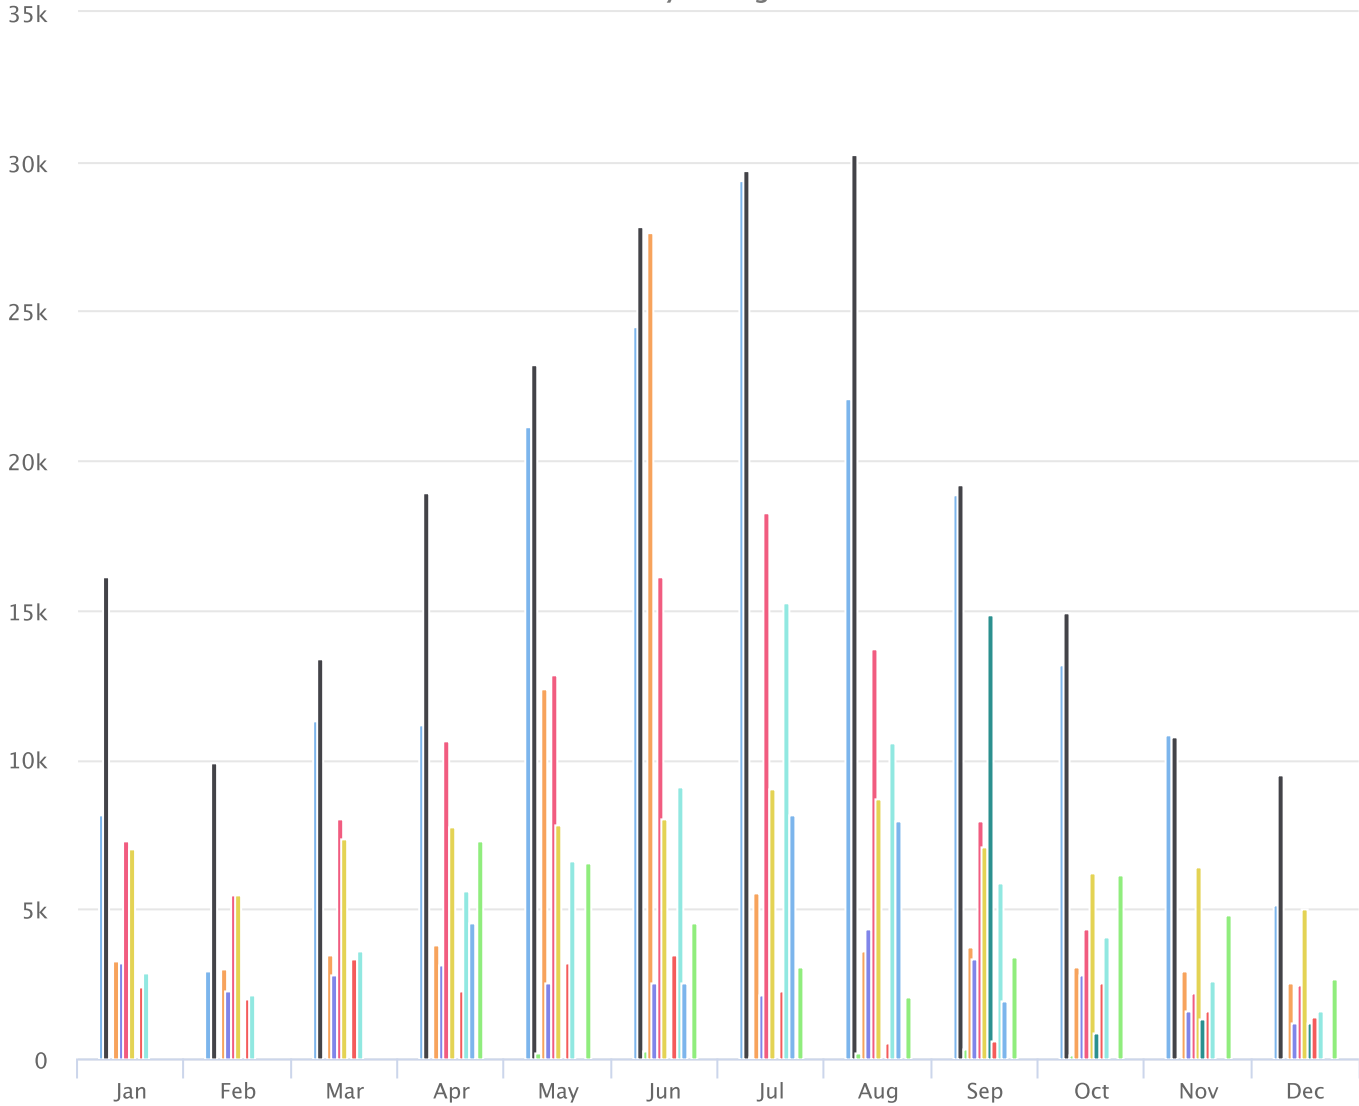

Months of the year

2025-01-01 to 2025-12-31

Monthly averages

Site Name	Average	Median	STDV	Min	Max
GalbraithNorthSamish	14,890.7	12,251.5	7,843.2	2,944.0	29,370.0
Lake Padden Bath House	18,643.0	17,516.0	7,265.9	9,506.0	30,263.8
Lake Padden Dog Park East Gate	97.4	30.5	113.0	7.0	358.0
Lake Padden Dog Park RR Gate (D)	6,260.1	3,564.0	6,922.2	2,571.0	27,620.0
Lake Padden Dog Park Side Gate (D)	2,670.5	2,669.0	793.3	1,214.0	4,363.6
Lake Padden East Entrance (D)	9,120.3	8,005.5	5,034.5	2,215.0	18,257.0
Lake Padden Gorge	7,176.5	7,238.5	1,166.9	5,044.4	9,064.4
Lake Padden Off Leash Trail North	4,565.0	1,265.0	5,933.9	891.0	14,839.1
Lake Padden South Dog Trail	2,142.5	2,269.9	931.5	514.1	3,489.0
Lake Padden West Entrance (D)	5,833.5	4,848.0	3,885.7	1,623.0	15,272.7
Little Squalicum Pier (D)	2,796.8	1,954.0	3,165.8	1,954.0	8,134.4
Sehome Arboretum Huntoon Douglas	9.5	9.5	9.5	19.1	19.1
Sehome Jersey Street	4,507.9	4,557.0	1,743.5	2,105.4	7,288.0

(D) = divide by 2 applied

Days of the week

2025-01-01 to 2025-12-31

Daily averages

Site Name	Average	Median	STDV	Min	Max
GalbraithNorthSamish	489.5	418.0	103.4	404.4	654.6
Lake Padden Bath House	575.4	529.0	91.0	483.7	727.7
Lake Padden Dog Park East Gate	3.7	3.5	1.2	2.5	6.3
Lake Padden Dog Park RR Gate (D)	212.2	213.0	29.6	156.7	252.2
Lake Padden Dog Park Side Gate (D)	87.0	78.1	17.1	71.3	115.8
Lake Padden East Entrance (D)	297.6	287.1	36.6	262.9	362.3
Lake Padden Gorge	231.0	218.8	23.8	209.9	274.8
Lake Padden Off Leash Trail North	126.6	85.2	75.6	48.5	240.1
Lake Padden South Dog Trail	72.0	62.0	16.7	59.0	98.6
Lake Padden West Entrance (D)	168.7	171.9	16.0	149.5	189.8
Little Squalicum Pier (D)	61.1	63.1	13.0	39.7	78.0
Sehome Arboretum Huntoon Douglas	0.3	0.0	0.8	2.3	2.3
Sehome Jersey Street	151.3	175.4	40.1	86.1	181.8

(D) = divide by 2 applied