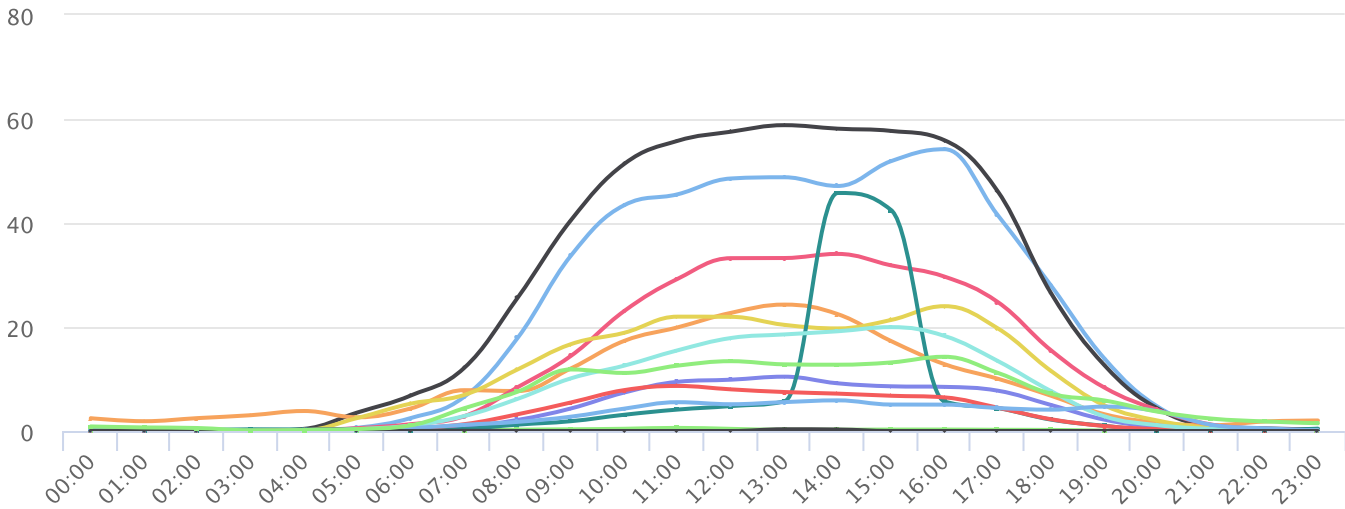

(D) = divide by 2 applied

Days of the week

2025-01-01 to 2025-12-31

Daily averages

Site Name	Average	Median	STDV	Min	Max
GalbraithNorthSamish	489.5	418.0	103.4	404.4	654.6
Lake Padden Bath House	575.4	529.0	91.0	483.7	727.7
Lake Padden Dog Park East Gate	3.7	3.5	1.2	2.5	6.3
Lake Padden Dog Park RR Gate (D)	212.2	213.0	29.6	156.7	252.2
Lake Padden Dog Park Side Gate (D)	87.0	78.1	17.1	71.3	115.8
Lake Padden East Entrance (D)	297.6	287.1	36.6	262.9	362.3
Lake Padden Gorge	231.0	218.8	23.8	209.9	274.8
Lake Padden Off Leash Trail North	126.6	85.2	75.6	48.5	240.1
Lake Padden South Dog Trail	72.0	62.0	16.7	59.0	98.6
Lake Padden West Entrance (D)	168.7	171.9	16.0	149.5	189.8
Little Squalicum Pier (D)	61.1	63.1	13.0	39.7	78.0
Sehome Arboretum Huntoon Douglas	0.3	0.0	0.8	2.3	2.3
Sehome Jersey Street	151.3	175.4	40.1	86.1	181.8

(D) = divide by 2 applied

Hours of the day

2025-01-01 to 2025-12-31

Hourly averages

Site Name	Average	Median	STDV	Min	Max
GalbraithNorthSamish	20.4	10.2	21.2	0.0	54.2
Lake Padden Bath House	24.0	12.4	24.2	0.0	58.8
Lake Padden Dog Park East Gate	0.2	0.1	0.2	0.0	0.6
Lake Padden Dog Park RR Gate (D)	8.8	5.6	7.7	1.1	24.3
Lake Padden Dog Park Side Gate (D)	3.6	1.5	4.0	0.0	10.4
Lake Padden East Entrance (D)	12.4	6.2	13.2	0.1	34.1
Lake Padden Gorge	9.6	6.1	9.1	0.0	24.0
Lake Padden Off Leash Trail North	5.2	0.7	11.9	0.1	45.8
Lake Padden South Dog Trail	3.0	1.1	3.2	0.0	8.7
Lake Padden West Entrance (D)	7.0	2.8	7.6	0.1	20.0
Little Squalicum Pier (D)	2.6	2.3	2.2	0.0	5.9
Sehome Arboretum Huntoon Douglas	0.0	0.0	0.1	0.0	0.3
Sehome Jersey Street	6.3	5.1	5.3	0.1	14.3

(D) = divide by 2 applied