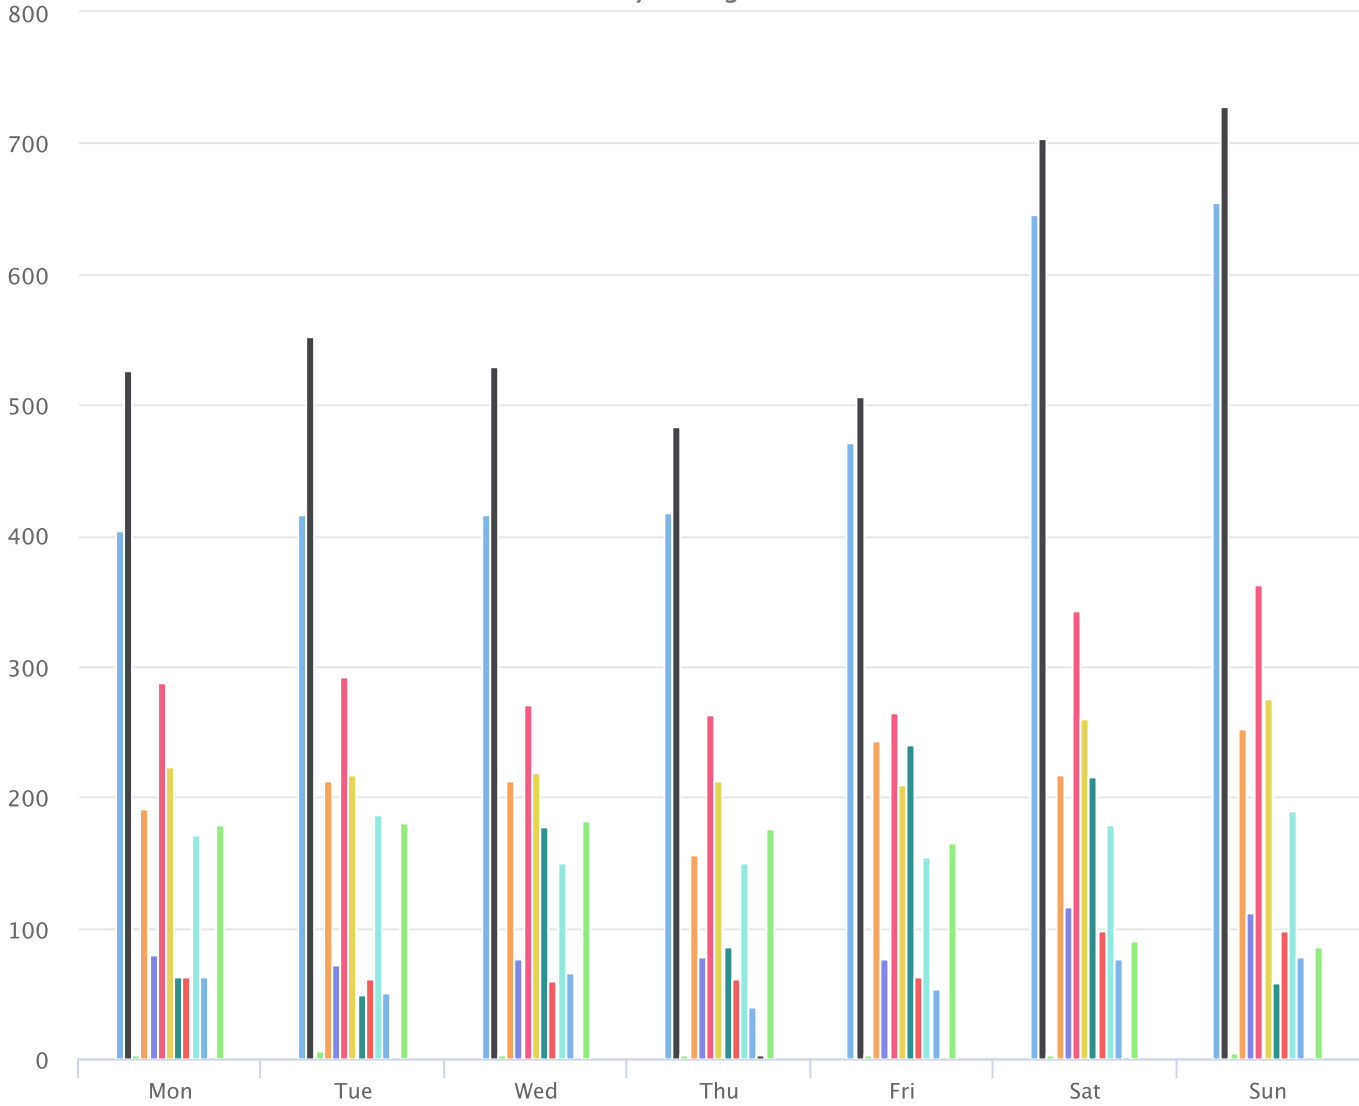

Months of the year

2025-01-01 to 2025-12-31

Monthly averages

Site Name	Average	Median	STDV	Min	Max
GalbraithNorthSamish	14,890.7	12,251.5	7,843.2	2,944.0	29,370.0
Lake Padden Bath House	18,643.0	17,516.0	7,265.9	9,506.0	30,263.8
Lake Padden Dog Park East Gate	97.4	30.5	113.0	7.0	358.0
Lake Padden Dog Park RR Gate (D)	6,260.1	3,564.0	6,922.2	2,571.0	27,620.0
Lake Padden Dog Park Side Gate (D)	2,670.5	2,669.0	793.3	1,214.0	4,363.6
Lake Padden East Entrance (D)	9,120.3	8,005.5	5,034.5	2,215.0	18,257.0
Lake Padden Gorge	7,176.5	7,238.5	1,166.9	5,044.4	9,064.4
Lake Padden Off Leash Trail North	4,565.0	1,265.0	5,933.9	891.0	14,839.1
Lake Padden South Dog Trail	2,142.5	2,269.9	931.5	514.1	3,489.0
Lake Padden West Entrance (D)	5,833.5	4,848.0	3,885.7	1,623.0	15,272.7
Little Squalicum Pier (D)	2,796.8	1,954.0	3,165.8	1,954.0	8,134.4
Sehome Arboretum Huntoon Douglas	9.5	9.5	9.5	19.1	19.1
Sehome Jersey Street	4,507.9	4,557.0	1,743.5	2,105.4	7,288.0

(D) = divide by 2 applied

Days of the week

2025-01-01 to 2025-12-31

Daily averages

Site Name	Average	Median	STDV	Min	Max
GalbraithNorthSamish	489.5	418.0	103.4	404.4	654.6
Lake Padden Bath House	575.4	529.0	91.0	483.7	727.7
Lake Padden Dog Park East Gate	3.7	3.5	1.2	2.5	6.3
Lake Padden Dog Park RR Gate (D)	212.2	213.0	29.6	156.7	252.2
Lake Padden Dog Park Side Gate (D)	87.0	78.1	17.1	71.3	115.8
Lake Padden East Entrance (D)	297.6	287.1	36.6	262.9	362.3
Lake Padden Gorge	231.0	218.8	23.8	209.9	274.8
Lake Padden Off Leash Trail North	126.6	85.2	75.6	48.5	240.1
Lake Padden South Dog Trail	72.0	62.0	16.7	59.0	98.6
Lake Padden West Entrance (D)	168.7	171.9	16.0	149.5	189.8
Little Squalicum Pier (D)	61.1	63.1	13.0	39.7	78.0
Sehome Arboretum Huntoon Douglas	0.3	0.0	0.8	2.3	2.3
Sehome Jersey Street	151.3	175.4	40.1	86.1	181.8

(D) = divide by 2 applied