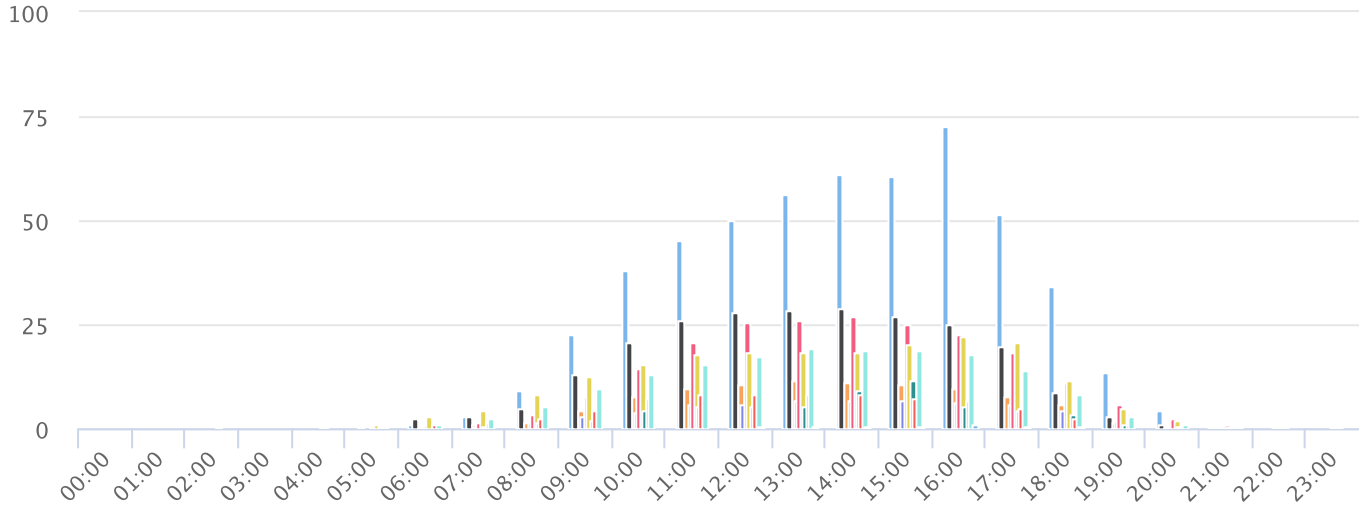

(D) = divide by 2 applied

Days of the week

2026-01-01 to 2026-05-26

Daily averages

Site Name	Average	Median	STDV	Min	Max
GalbraithNorthSamish	520.9	452.1	178.0	341.2	800.1
Lake Padden Bath House	240.2	212.8	64.2	172.1	339.7
Lake Padden Dog Park East Gate	0.0	0	0.0	0.0	0.0
Lake Padden Dog Park RR Gate (D)	94.6	83.3	34.4	46.5	150.4
Lake Padden Dog Park Side Gate (D)	60.2	51.0	21.7	39.1	95.8
Lake Padden East Entrance (D)	214.0	192.7	63.5	142.9	332.8
Lake Padden Gorge	199.0	178.6	36.2	169.4	266.2
Lake Padden Off Leash Trail North	60.3	63.0	17.9	40.7	94.5
Lake Padden South Dog Trail	72.4	65.3	22.6	48.7	110.6
Lake Padden West Entrance (D)	166.1	161.0	40.6	103.7	233.9
Little Squaticum Pier (D)	3.9	3.6	1.4	2.7	7.0

(D) = divide by 2 applied

Hours of the day

2026-01-01 to 2026-05-26

Hourly averages

Site Name	Average	Median	STDV	Min	Max
GalbraithNorthSamish	21.8	6.6	25.0	0.0	72.6
Lake Padden Bath House	10.0	2.8	11.5	0.0	28.8
Lake Padden Dog Park East Gate	0.0	0	0.0	0.0	0.0
Lake Padden Dog Park RR Gate (D)	4.0	1.1	4.4	0.0	11.4
Lake Padden Dog Park Side Gate (D)	2.5	0.9	2.7	0.0	6.7
Lake Padden East Entrance (D)	8.9	3.0	10.2	0.1	26.9
Lake Padden Gorge	8.3	4.6	8.2	0.0	22.0
Lake Padden Off Leash Trail North	2.5	0.7	3.1	0.0	11.5
Lake Padden South Dog Trail	3.0	1.1	3.3	0.1	8.4
Lake Padden West Entrance (D)	6.9	2.7	7.5	0.0	19.2
Little Squaticum Pier (D)	0.2	0.0	0.2	0.0	0.8

(D) = divide by 2 applied