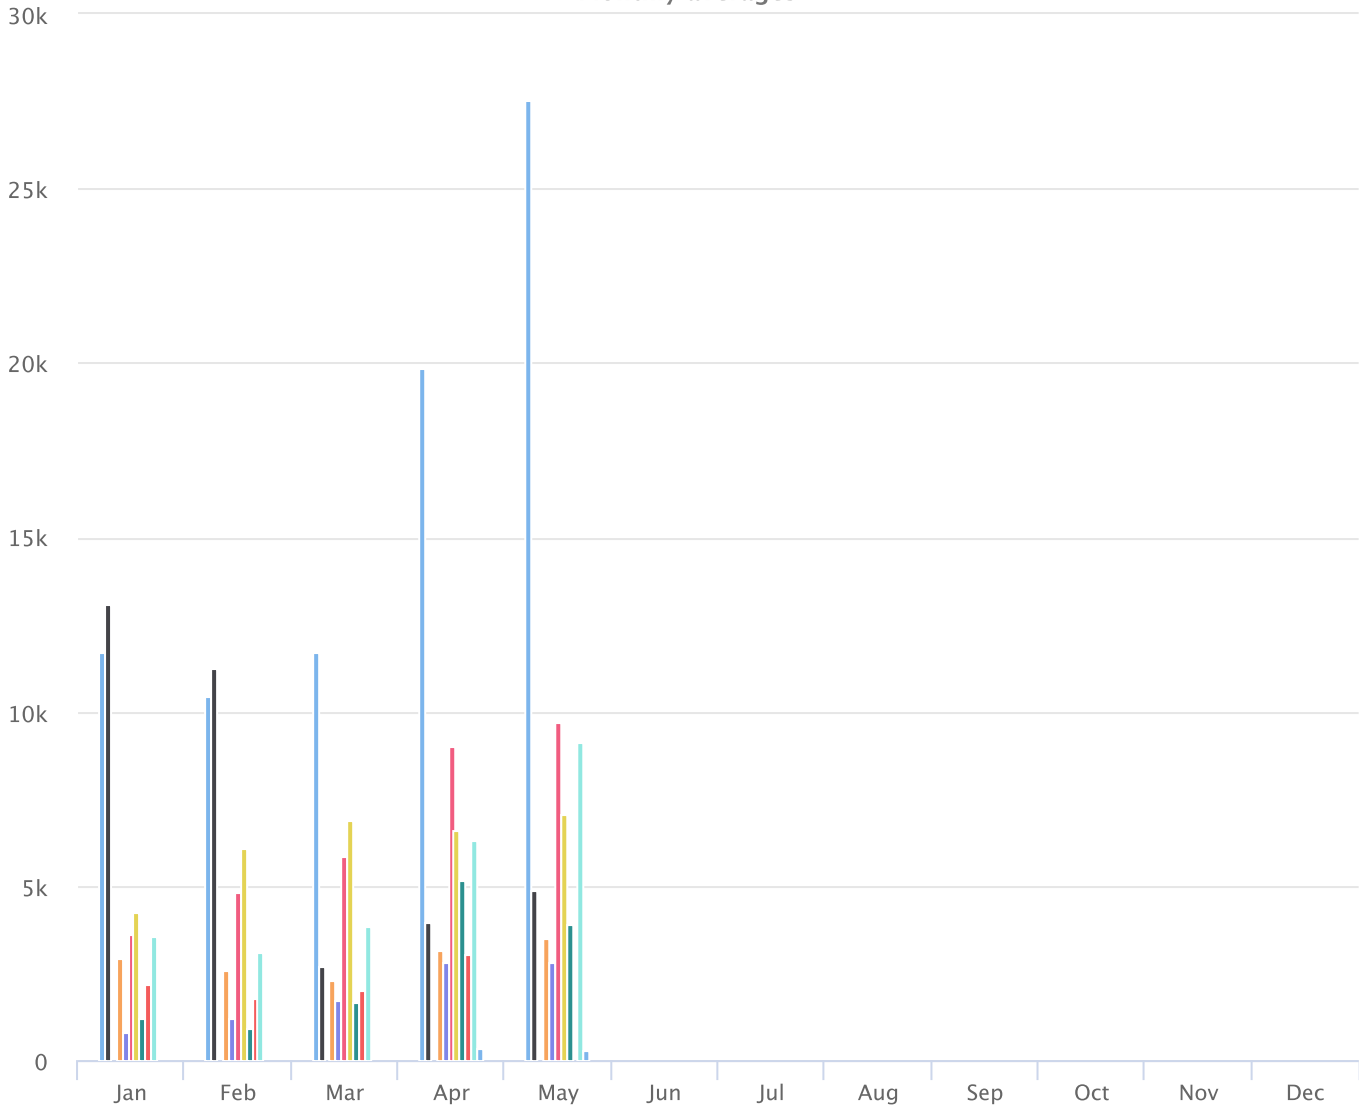

Months of the year

2026-01-01 to 2026-05-26

Monthly averages

Site Name	Average	Median	STDV	Min	Max
GalbraithNorthSamish	16,237.8	11,693.0	6,568.8	10,438.0	27,534.2
Lake Padden Bath House	7,176.6	4,886.8	4,171.3	2,712.0	13,087.0
Lake Padden Dog Park East Gate	0.0	0	0.0	0.0	0.0
Lake Padden Dog Park RR Gate (D)	2,896.1	2,950.0	426.7	2,298.0	3,520.4
Lake Padden Dog Park Side Gate (D)	1,863.4	1,712.0	819.0	785.0	2,804.9
Lake Padden East Entrance (D)	6,606.4	5,868.0	2,369.6	3,623.0	9,703.0
Lake Padden Gorge	6,176.5	6,606.7	1,015.3	4,263.0	7,061.8
Lake Padden Off Leash Trail North	2,567.5	1,683.0	1,674.8	895.0	5,176.2
Lake Padden South Dog Trail	2,258.8	2,086.5	483.5	1,799.0	3,063.0
Lake Padden West Entrance (D)	5,185.5	3,822.0	2,256.5	3,119.0	9,100.4
Little Squalicum Pier (D)	126.5	0.0	155.2	302.6	330.0

(D) = divide by 2 applied

Days of the week

2026-01-01 to 2026-05-26

Daily averages

Site Name	Average	Median	STDV	Min	Max
GalbraithNorthSamish	520.9	452.1	178.0	341.2	800.1
Lake Padden Bath House	240.2	212.8	64.2	172.1	339.7
Lake Padden Dog Park East Gate	0.0	0	0.0	0.0	0.0
Lake Padden Dog Park RR Gate (D)	94.6	83.3	34.4	46.5	150.4
Lake Padden Dog Park Side Gate (D)	60.2	51.0	21.7	39.1	95.8
Lake Padden East Entrance (D)	214.0	192.7	63.5	142.9	332.8
Lake Padden Gorge	199.0	178.6	36.2	169.4	266.2
Lake Padden Off Leash Trail North	60.3	63.0	17.9	40.7	94.5
Lake Padden South Dog Trail	72.4	65.3	22.6	48.7	110.6
Lake Padden West Entrance (D)	166.1	161.0	40.6	103.7	233.9
Little Squaticum Pier (D)	3.9	3.6	1.4	2.7	7.0