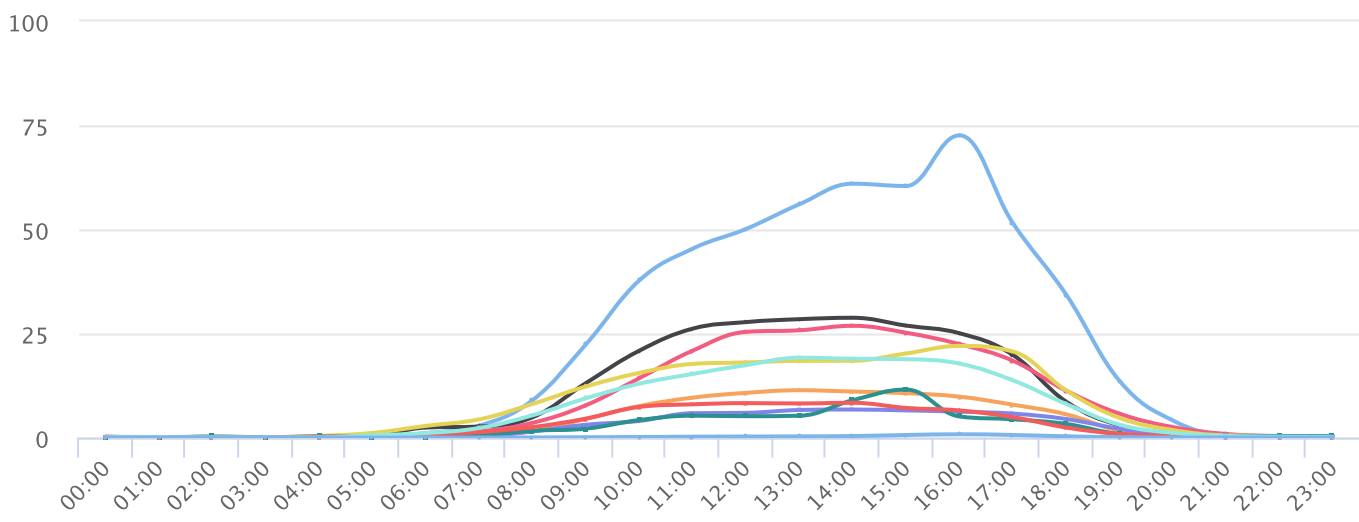

(D) = divide by 2 applied

Days of the week

2026-01-01 to 2026-05-26

Daily averages

Site Name	Average	Median	STDV	Min	Max
GalbraithNorthSamish	520.9	452.1	178.0	341.2	800.1
Lake Padden Bath House	240.2	212.8	64.2	172.1	339.7
Lake Padden Dog Park East Gate	0.0	0	0.0	0.0	0.0
Lake Padden Dog Park RR Gate (D)	94.6	83.3	34.4	46.5	150.4
Lake Padden Dog Park Side Gate (D)	60.2	51.0	21.7	39.1	95.8
Lake Padden East Entrance (D)	214.0	192.7	63.5	142.9	332.8
Lake Padden Gorge	199.0	178.6	36.2	169.4	266.2
Lake Padden Off Leash Trail North	60.3	63.0	17.9	40.7	94.5
Lake Padden South Dog Trail	72.4	65.3	22.6	48.7	110.6
Lake Padden West Entrance (D)	166.1	161.0	40.6	103.7	233.9
Little Squaticum Pier (D)	3.9	3.6	1.4	2.7	7.0

(D) = divide by 2 applied

Hours of the day

2026-01-01 to 2026-05-26

Hourly averages

Site Name	Average	Median	STDV	Min	Max
GalbraithNorthSamish	21.8	6.6	25.0	0.0	72.6
Lake Padden Bath House	10.0	2.8	11.5	0.0	28.8
Lake Padden Dog Park East Gate	0.0	0	0.0	0.0	0.0
Lake Padden Dog Park RR Gate (D)	4.0	1.1	4.4	0.0	11.4
Lake Padden Dog Park Side Gate (D)	2.5	0.9	2.7	0.0	6.7
Lake Padden East Entrance (D)	8.9	3.0	10.2	0.1	26.9
Lake Padden Gorge	8.3	4.6	8.2	0.0	22.0
Lake Padden Off Leash Trail North	2.5	0.7	3.1	0.0	11.5
Lake Padden South Dog Trail	3.0	1.1	3.3	0.1	8.4
Lake Padden West Entrance (D)	6.9	2.7	7.5	0.0	19.2
Little Squaticum Pier (D)	0.2	0.0	0.2	0.0	0.8

(D) = divide by 2 applied