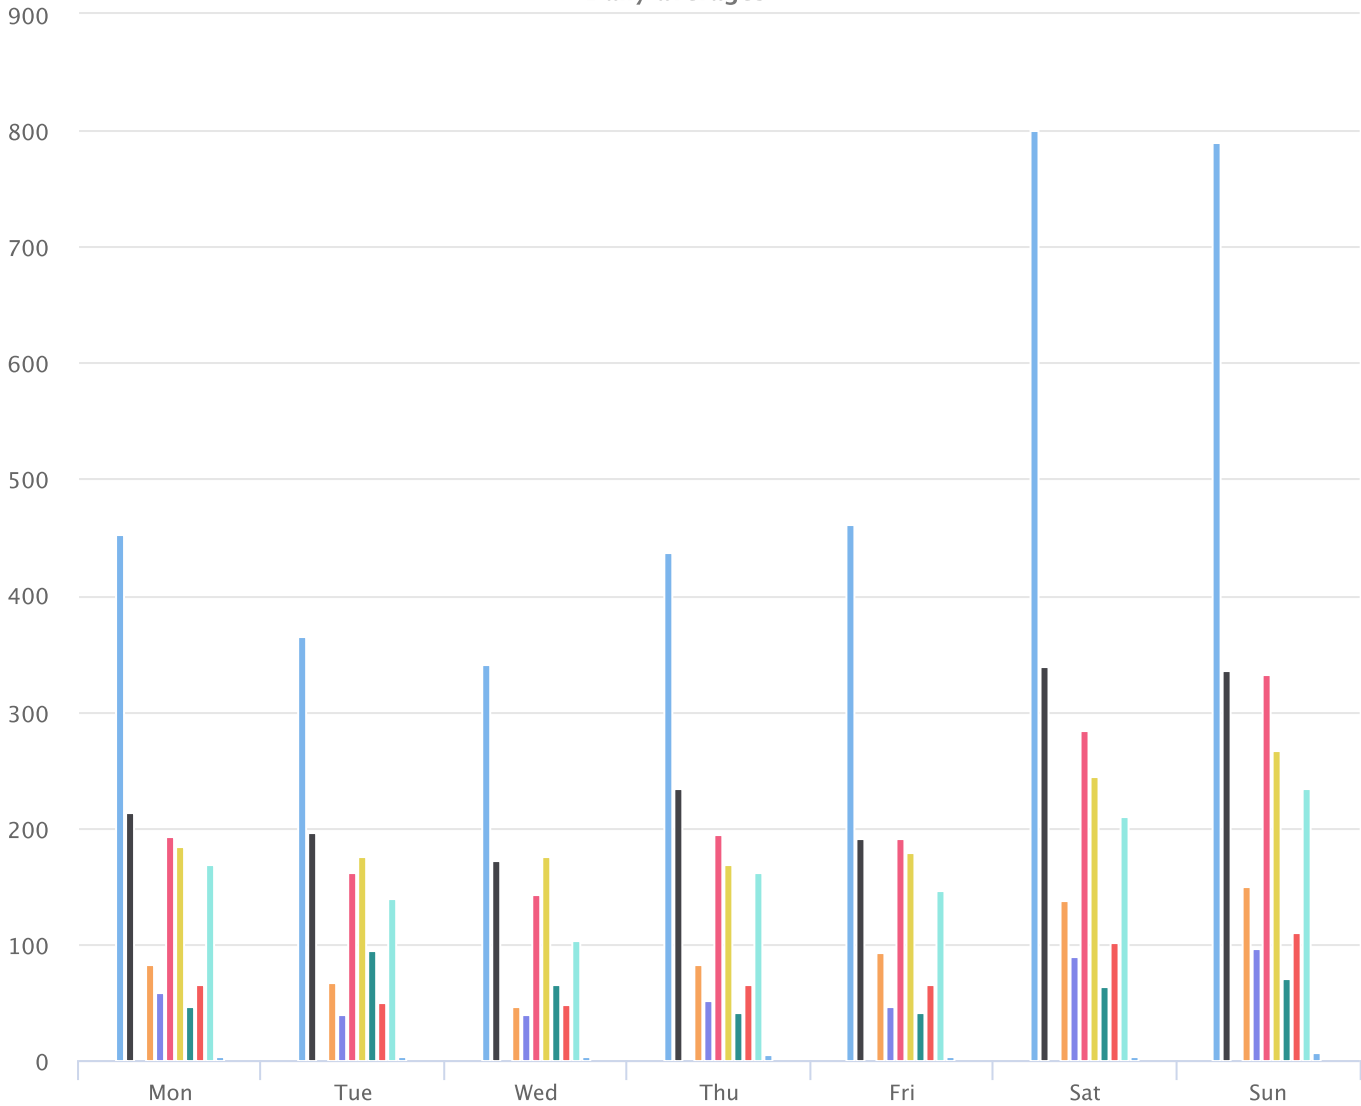

Months of the year

2026-01-01 to 2026-05-26

Monthly averages

Site Name	Average	Median	STDV	Min	Max
GalbraithNorthSamish	16,237.8	11,693.0	6,568.8	10,438.0	27,534.2
Lake Padden Bath House	7,176.6	4,886.8	4,171.3	2,712.0	13,087.0
Lake Padden Dog Park East Gate	0.0	0	0.0	0.0	0.0
Lake Padden Dog Park RR Gate (D)	2,896.1	2,950.0	426.7	2,298.0	3,520.4
Lake Padden Dog Park Side Gate (D)	1,863.4	1,712.0	819.0	785.0	2,804.9
Lake Padden East Entrance (D)	6,606.4	5,868.0	2,369.6	3,623.0	9,703.0
Lake Padden Gorge	6,176.5	6,606.7	1,015.3	4,263.0	7,061.8
Lake Padden Off Leash Trail North	2,567.5	1,683.0	1,674.8	895.0	5,176.2
Lake Padden South Dog Trail	2,258.8	2,086.5	483.5	1,799.0	3,063.0
Lake Padden West Entrance (D)	5,185.5	3,822.0	2,256.5	3,119.0	9,100.4
Little Squalicum Pier (D)	126.5	0.0	155.2	302.6	330.0

(D) = divide by 2 applied

Days of the week

2026-01-01 to 2026-05-26

Daily averages

Site Name	Average	Median	STDV	Min	Max
GalbraithNorthSamish	520.9	452.1	178.0	341.2	800.1
Lake Padden Bath House	240.2	212.8	64.2	172.1	339.7
Lake Padden Dog Park East Gate	0.0	0	0.0	0.0	0.0
Lake Padden Dog Park RR Gate (D)	94.6	83.3	34.4	46.5	150.4
Lake Padden Dog Park Side Gate (D)	60.2	51.0	21.7	39.1	95.8
Lake Padden East Entrance (D)	214.0	192.7	63.5	142.9	332.8
Lake Padden Gorge	199.0	178.6	36.2	169.4	266.2
Lake Padden Off Leash Trail North	60.3	63.0	17.9	40.7	94.5
Lake Padden South Dog Trail	72.4	65.3	22.6	48.7	110.6
Lake Padden West Entrance (D)	166.1	161.0	40.6	103.7	233.9
Little Squaticum Pier (D)	3.9	3.6	1.4	2.7	7.0

(D) = divide by 2 applied