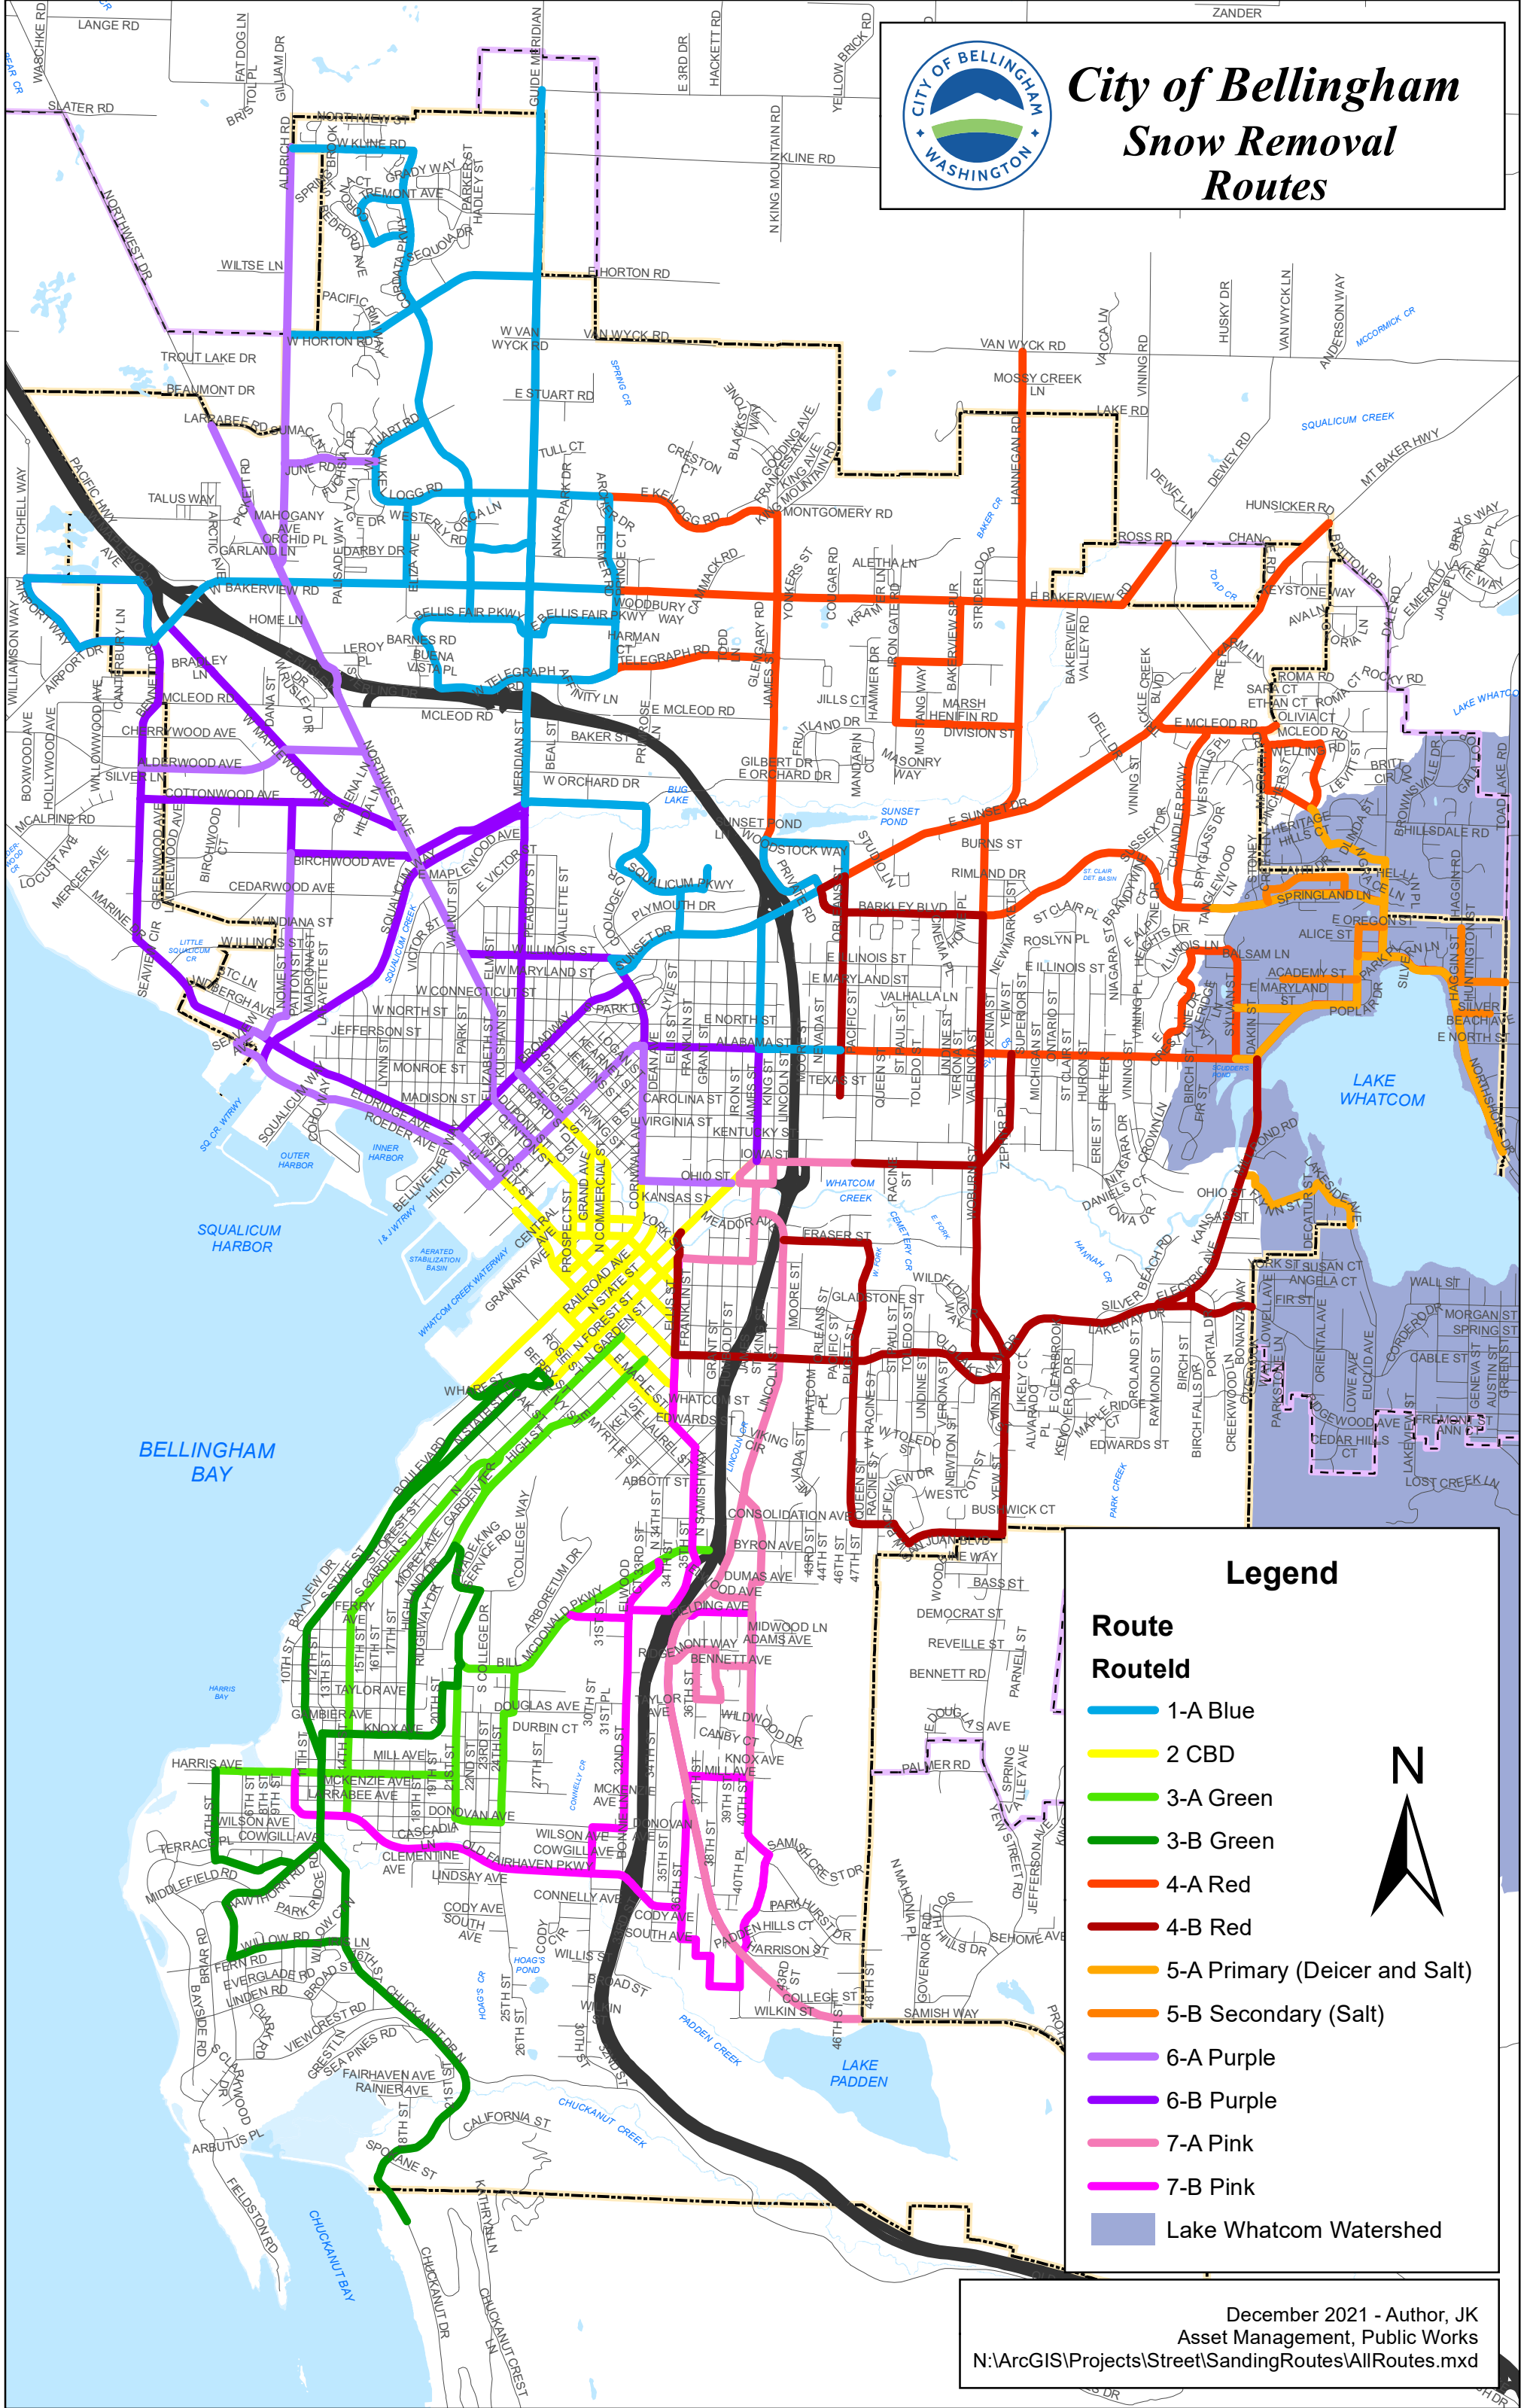

City of Bellingham Snow Removal Routes

Legend

Route

- 1-A Blue
- 2 CBD
- 3-A Green
- 3-B Green
- 4-A Red
- 4-B Red
- 5-A Primary (Deicer and Salt)
- 5-B Secondary (Salt)
- 6-A Purple
- 6-B Purple
- 7-A Pink
- 7-B Pink
- Lake Whatcom Watershed