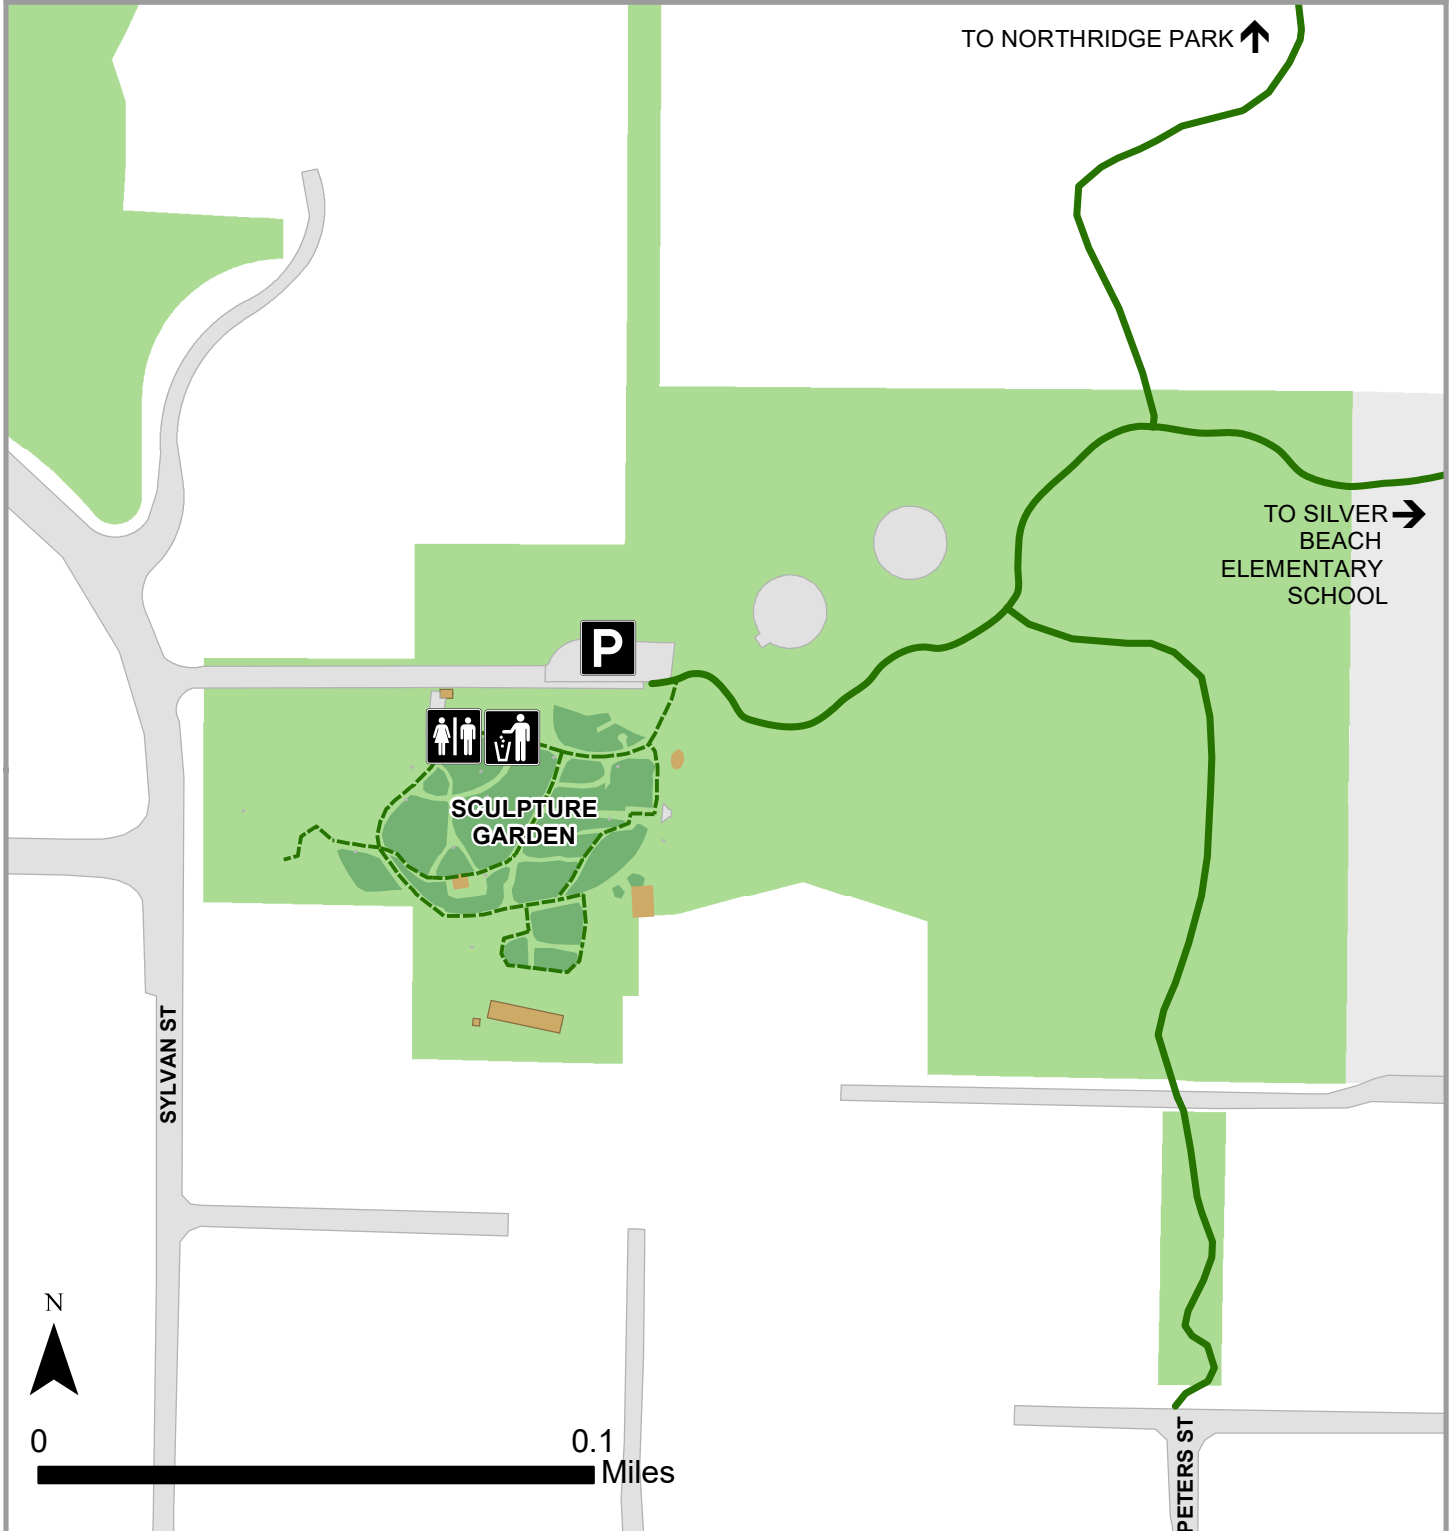

2. Big Rock Park

- Primary Trail
- Minor Trail
- Bridges
- Parking
- Restrooms
- Trash Receptacle

Bellingham Parks and Recreation
(360) 778-7000
parks@cob.org
www.cob.org