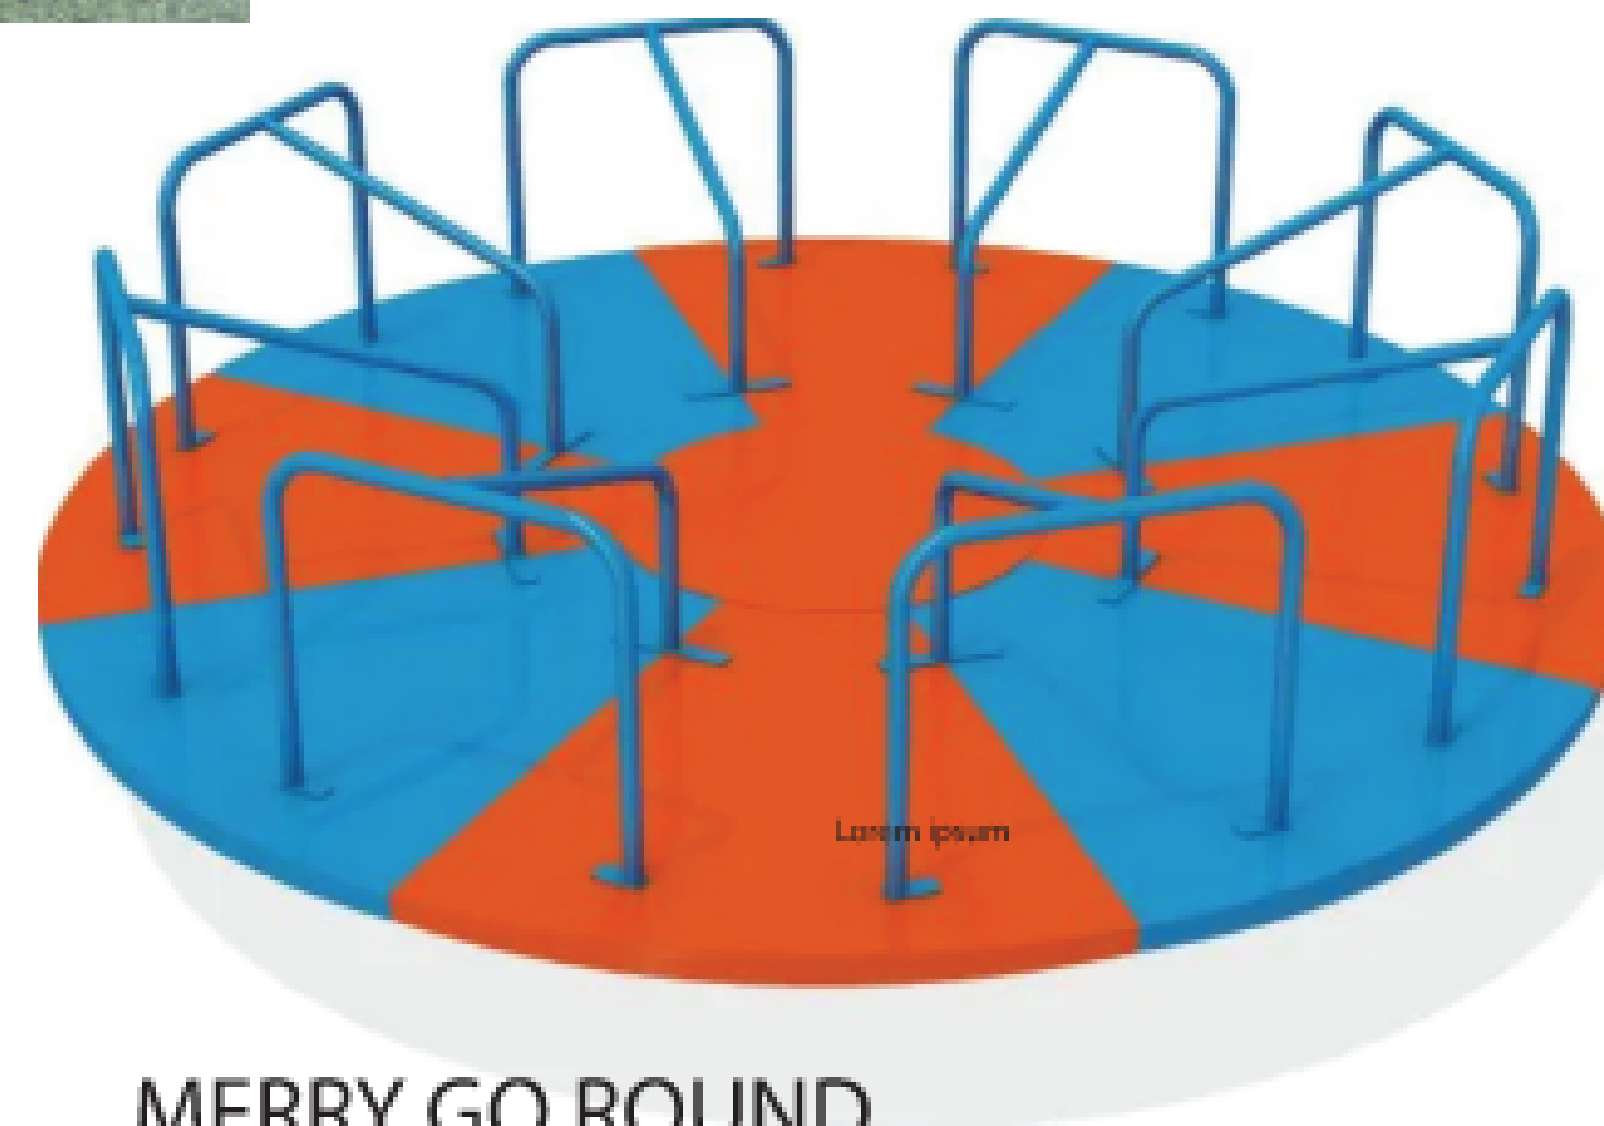

BLOEDEL DONOVAN PARK PLAYGROUND RENOVATION

MOVEMENT

DISK SWING

SPINNING TUB

TEETER-TOTTER

SPINNING EGG

MERRY GO ROUND

WOBLER

SWING

TODDLER SWING

SWAYING TUB

SPINNING EASY CHAIR

SPINNING CAGE

SPRING TOY

CONE SPINNER

BLOEDEL DONOVAN PARK PLAYGROUND RENOVATION

SLIDES AND BALANCE

BLOEDEL DONOVAN PARK PLAYGROUND RENOVATION

CLIMBERS

BLOEDEL DONOVAN PLAYGROUND RENOVATION

OVERHEAD PLAY

KNOBS

RINGS

LADDER

SLIDER

TRACK RIDE

SKY WHEELS

BLOEDEL DONOVAN PARK PLAYGROUND RENOVATION

THEMES

Cables

By the sea

Spacey