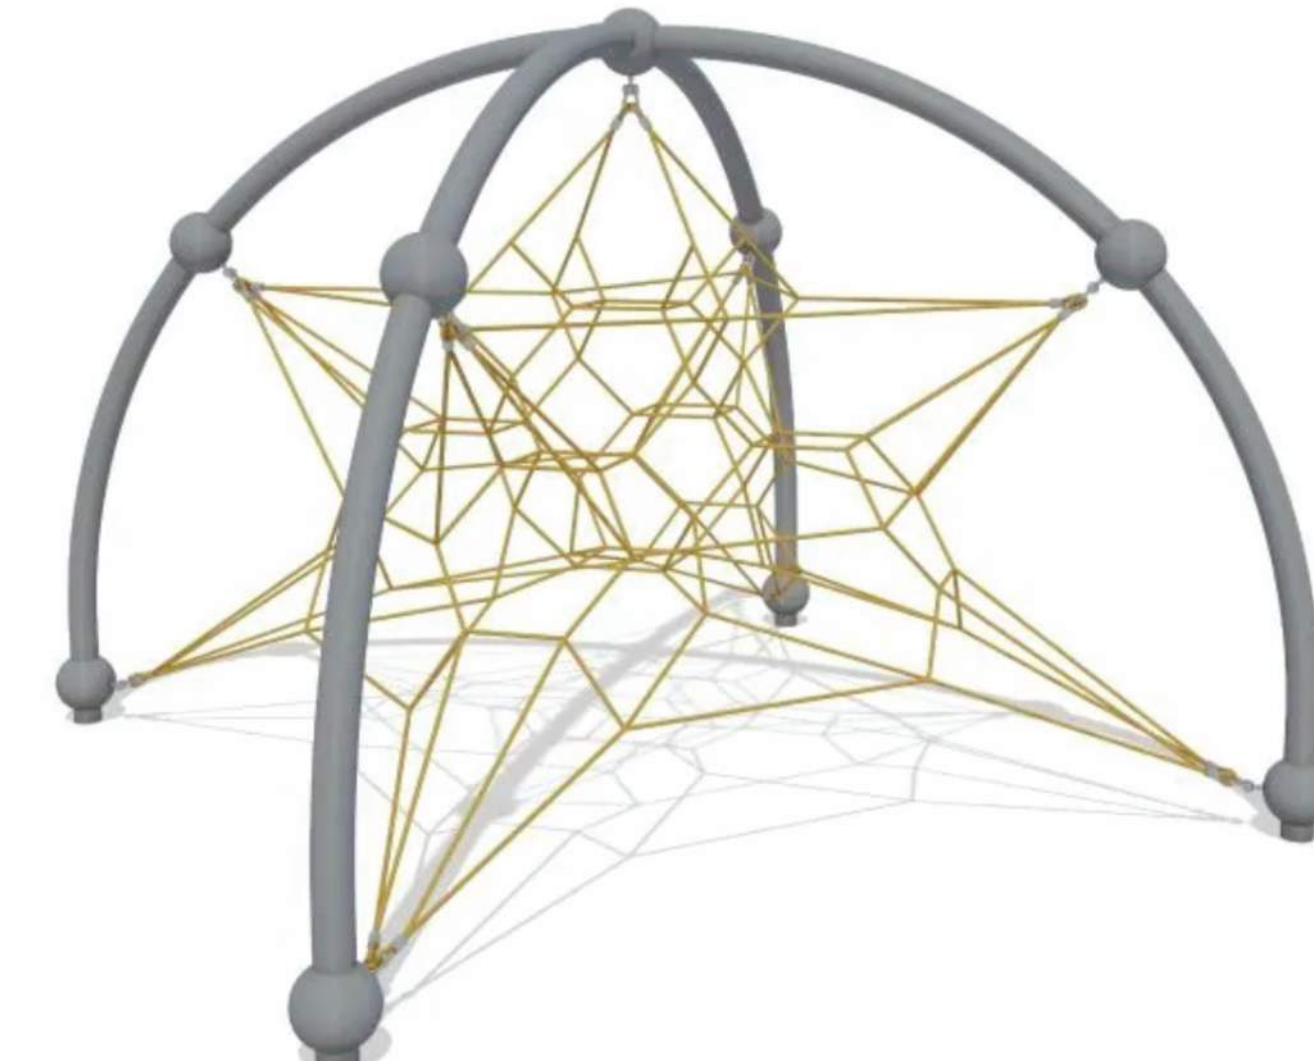

BLOEDEL DONOVAN PARK PLAYGROUND RENOVATION

MOVEMENT

DISK SWING

SPINNING TUB

TEETER-TOTTER

SPINNING EGG

MERRY GO ROUND

WOBLER

SWING

TODDLER SWING

SWAYING TUB

SPINNING EASY CHAIR

SPINNING CAGE

SPRING TOY

CONE SPINNER

BLOEDEL DONOVAN PARK PLAYGROUND RENOVATION

SLIDES AND BALANCE

BLOEDEL DONOVAN PARK PLAYGROUND RENOVATION

CLIMBERS

BLOEDEL DONOVAN PLAYGROUND RENOVATION

OVERHEAD PLAY

KNOBS

RINGS

LADDER

FRONTIER