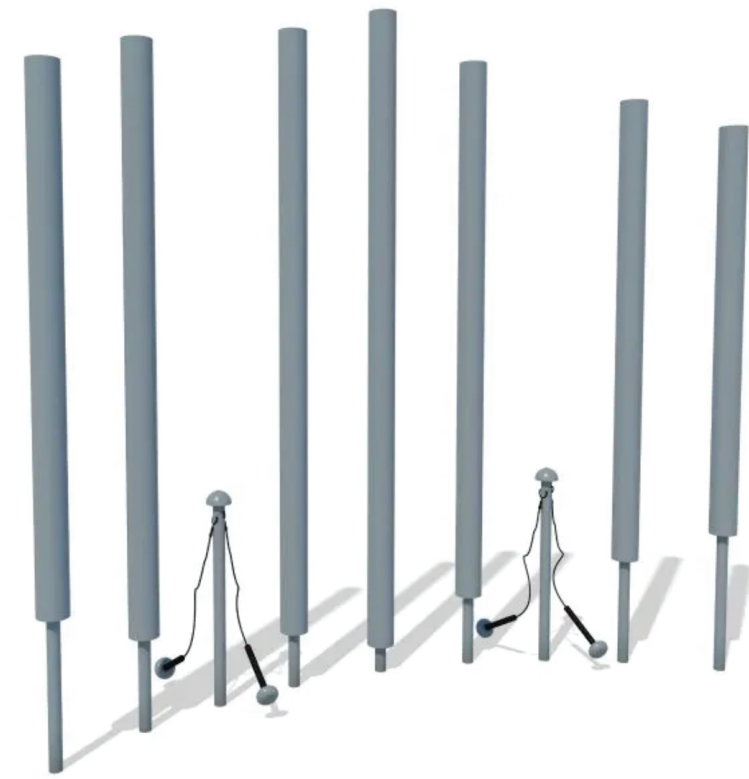

BLOEDEL DONOVAN PARK PLAYGROUND RENOVATION

THEMES

VAN LIFE