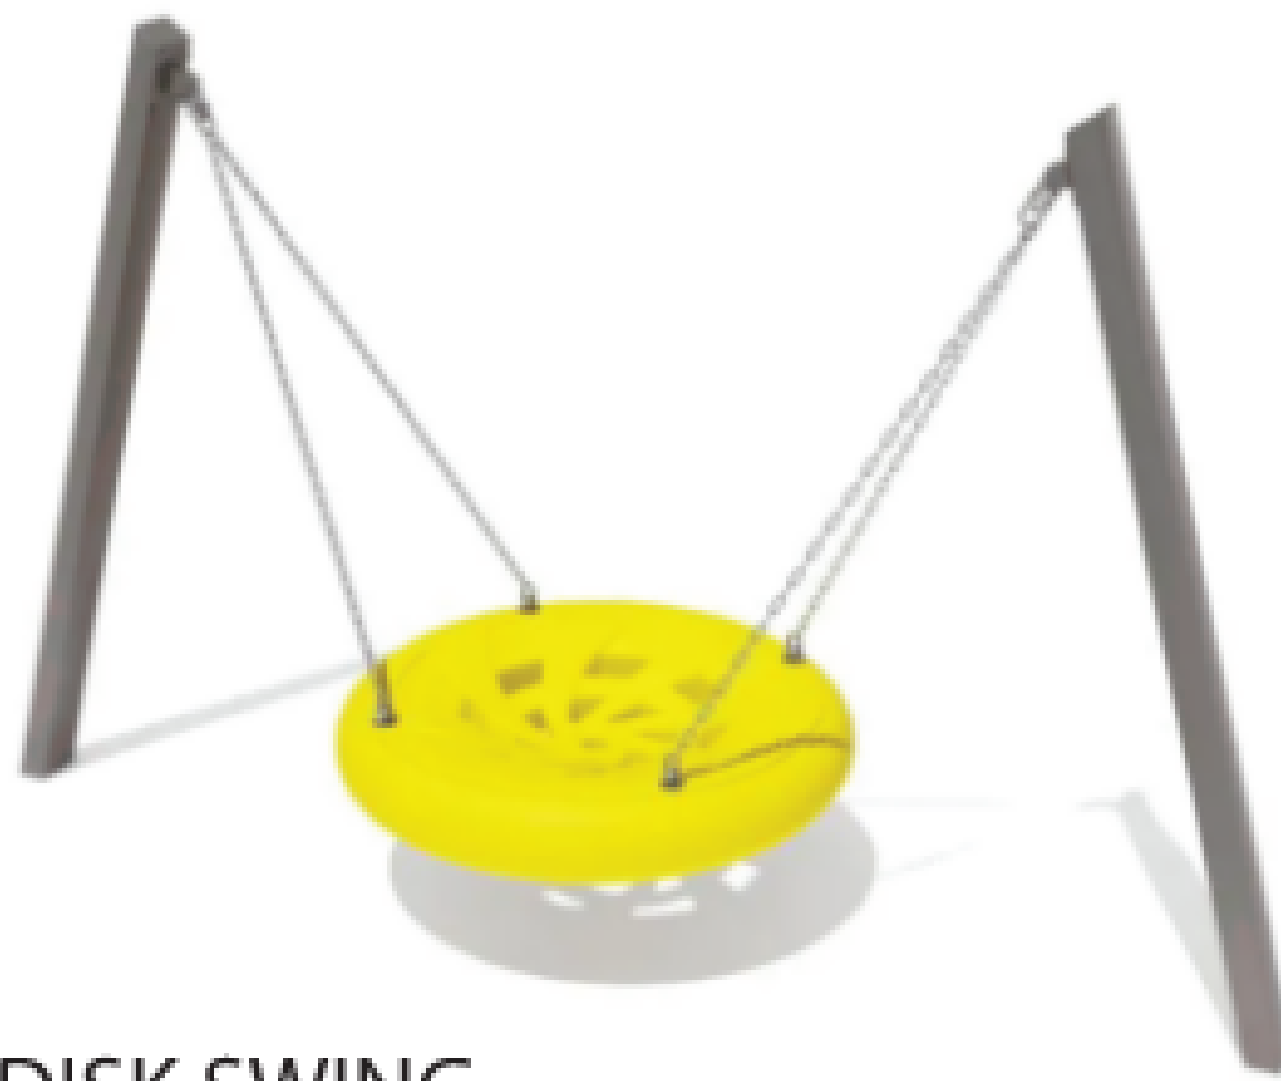

BLOEDEL DONOVAN PARK PLAYGROUND RENOVATION

MOVEMENT

DISK SWING

SPINNING TUB

TEETER-TOTTER

SPINNING EGG

MERRY GO ROUND

WOBLER

SWING

TODDLER SWING

SWAYING TUB

SPINNING EASY CHAIR

SPINNING CAGE

SPRING TOY

CONE SPINNER

BLOEDEL DONOVAN PARK PLAYGROUND RENOVATION