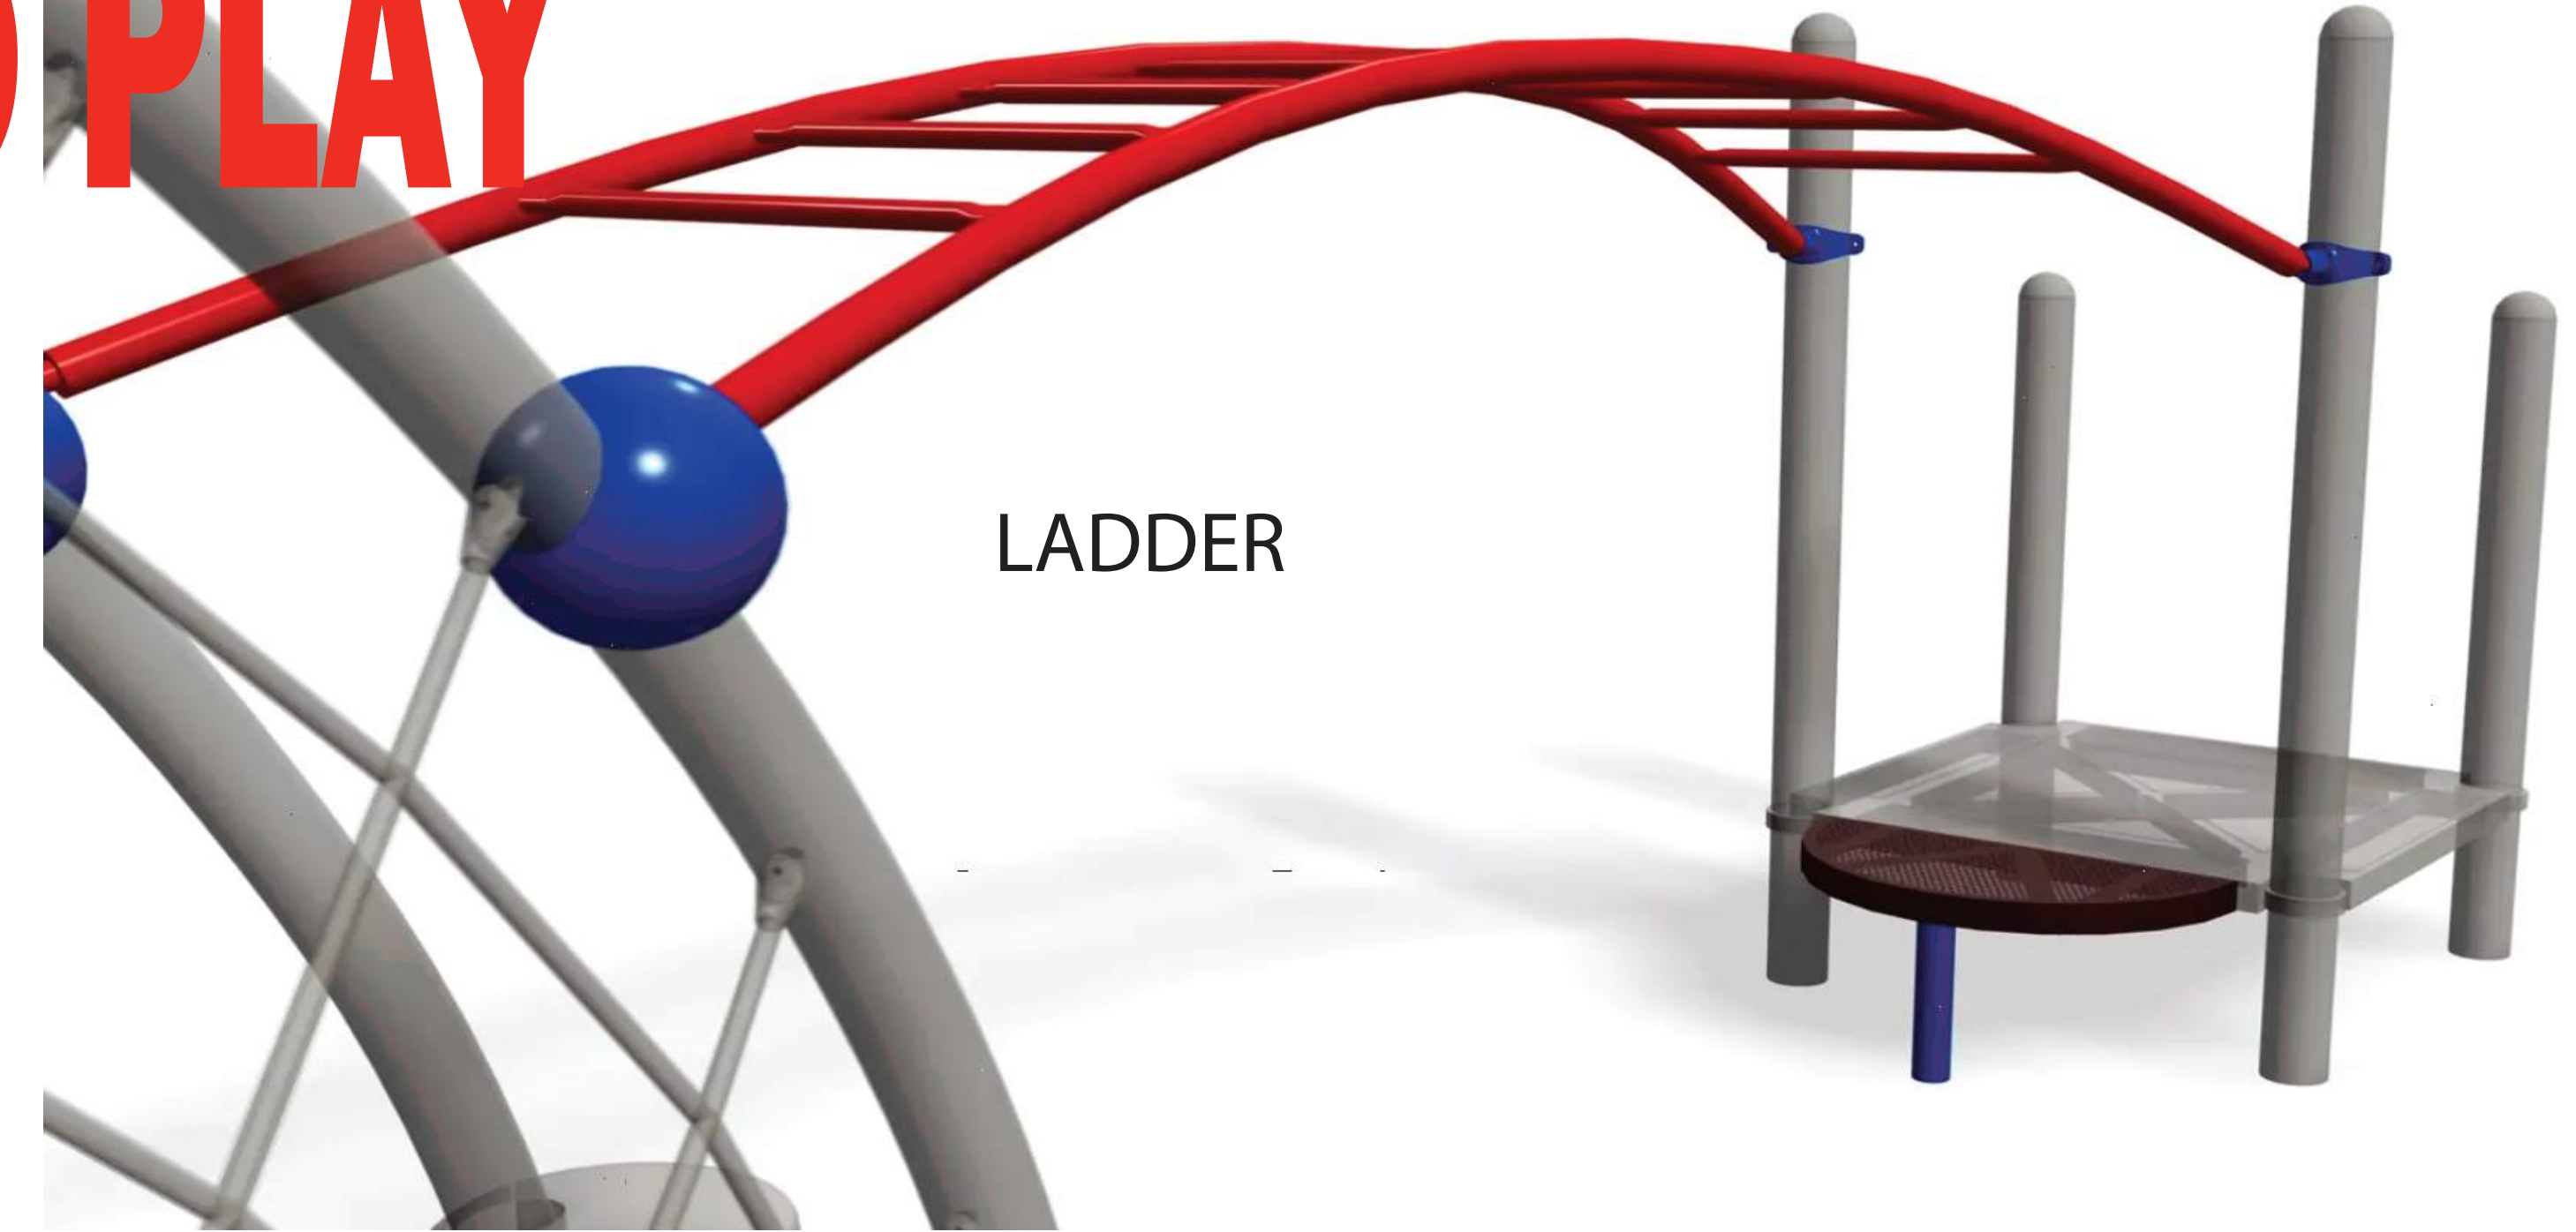

BLOEDEL DONOVAN PLAYGROUND RENOVATION

OVERHEAD PLAY

LADDER