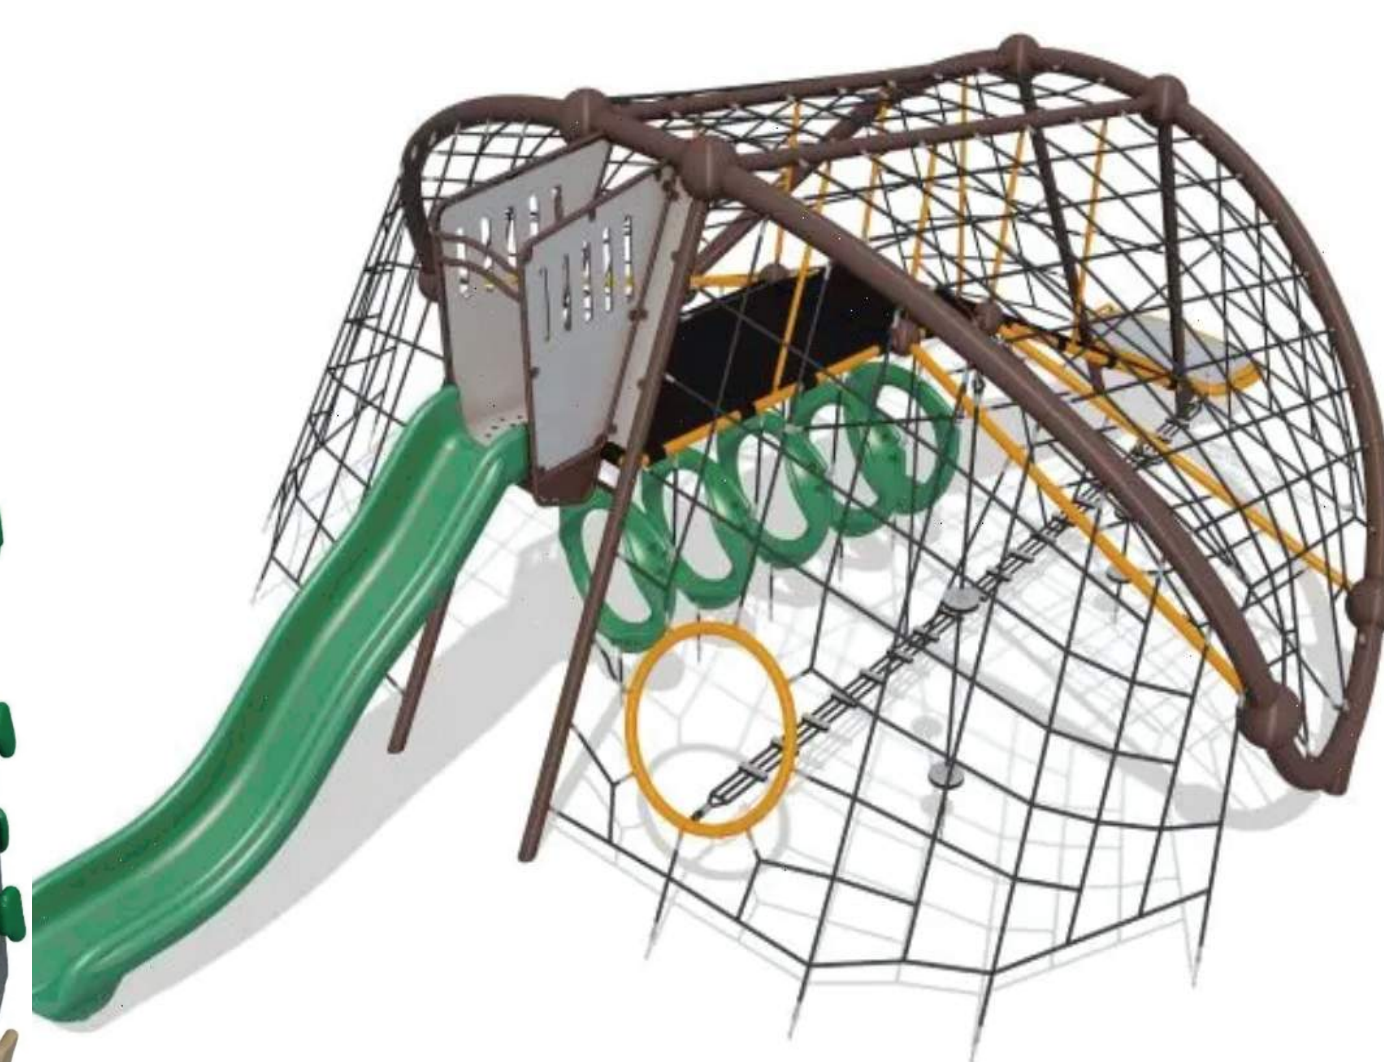

BLOEDEL DONOVAN PARK PLAYGROUND RENOVATION

MOVEMENT

DISK SWING

SPINNING TUB

TEETER-TOTTER

SPINNING EGG

MERRY GO ROUND

WOBLER

SWING

TODDLER SWING

SWAYING TUB

SPINNING EASY CHAIR

SPINNING CAGE

SPRING TOY

CONE SPINNER

BLOEDEL DONOVAN PARK PLAYGROUND RENOVATION

SLIDES AND BALANCE

BLOEDEL DONOVAN PARK PLAYGROUND RENOVATION

CLIMBERS

BLOEDEL DONOVAN PLAYGROUND RENOVATION

OVERHEAD PLAY

KNOBS

RINGS

LADDER

SLIDER

TRACK RIDE

SKY WHEELS

BLOEDEL DONOVAN PARK PLAYGROUND RENOVATION

THEMES

Cables

By the sea

Spacey