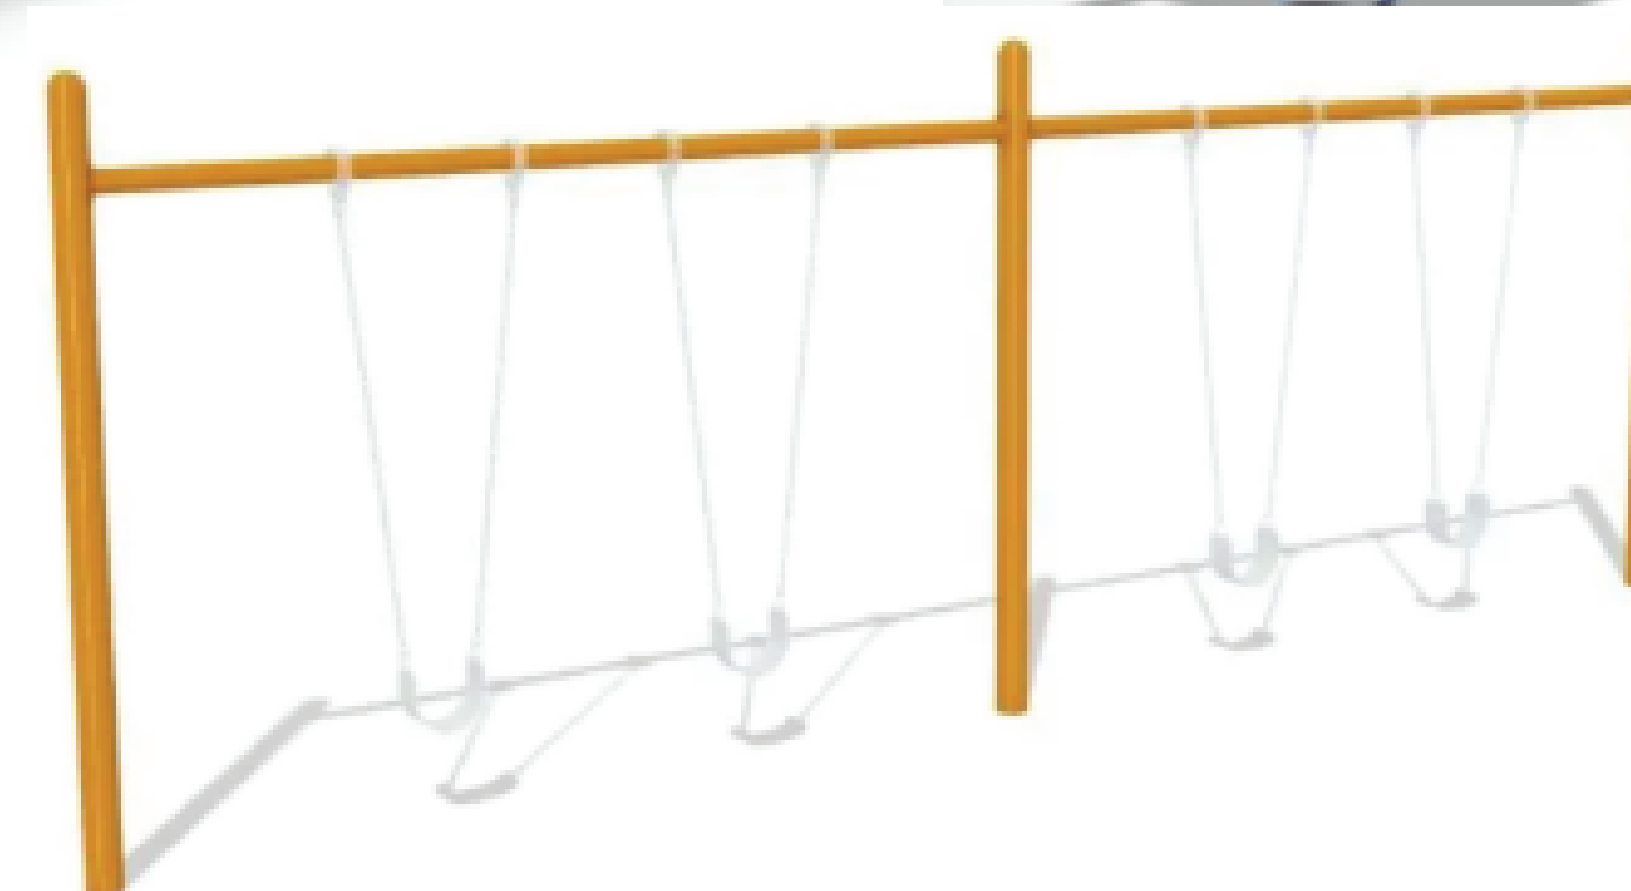

BLOEDEL DONOVAN PARK PLAYGROUND RENOVATION

MOVEMENT

DISK SWING

SPINNING TUB

TEETER-TOTTER

SPINNING EGG

MERRY GO ROUND

WOBLER

SWING

TODDLER SWING

SWAYING TUB

SPINNING EASY CHAIR

SPINNING CAGE

SPRING TOY

CONE SPINNER

BLOEDEL DONOVAN PARK PLAYGROUND RENOVATION

SLIDES AND BALANCE

BLOEDEL DONOVAN PARK PLAYGROUND RENOVATION

CLIMBERS

BLOEDEL DONOVAN PLAYGROUND RENOVATION

OVERHEAD PLAY

KNOBS

RINGS

LADDER