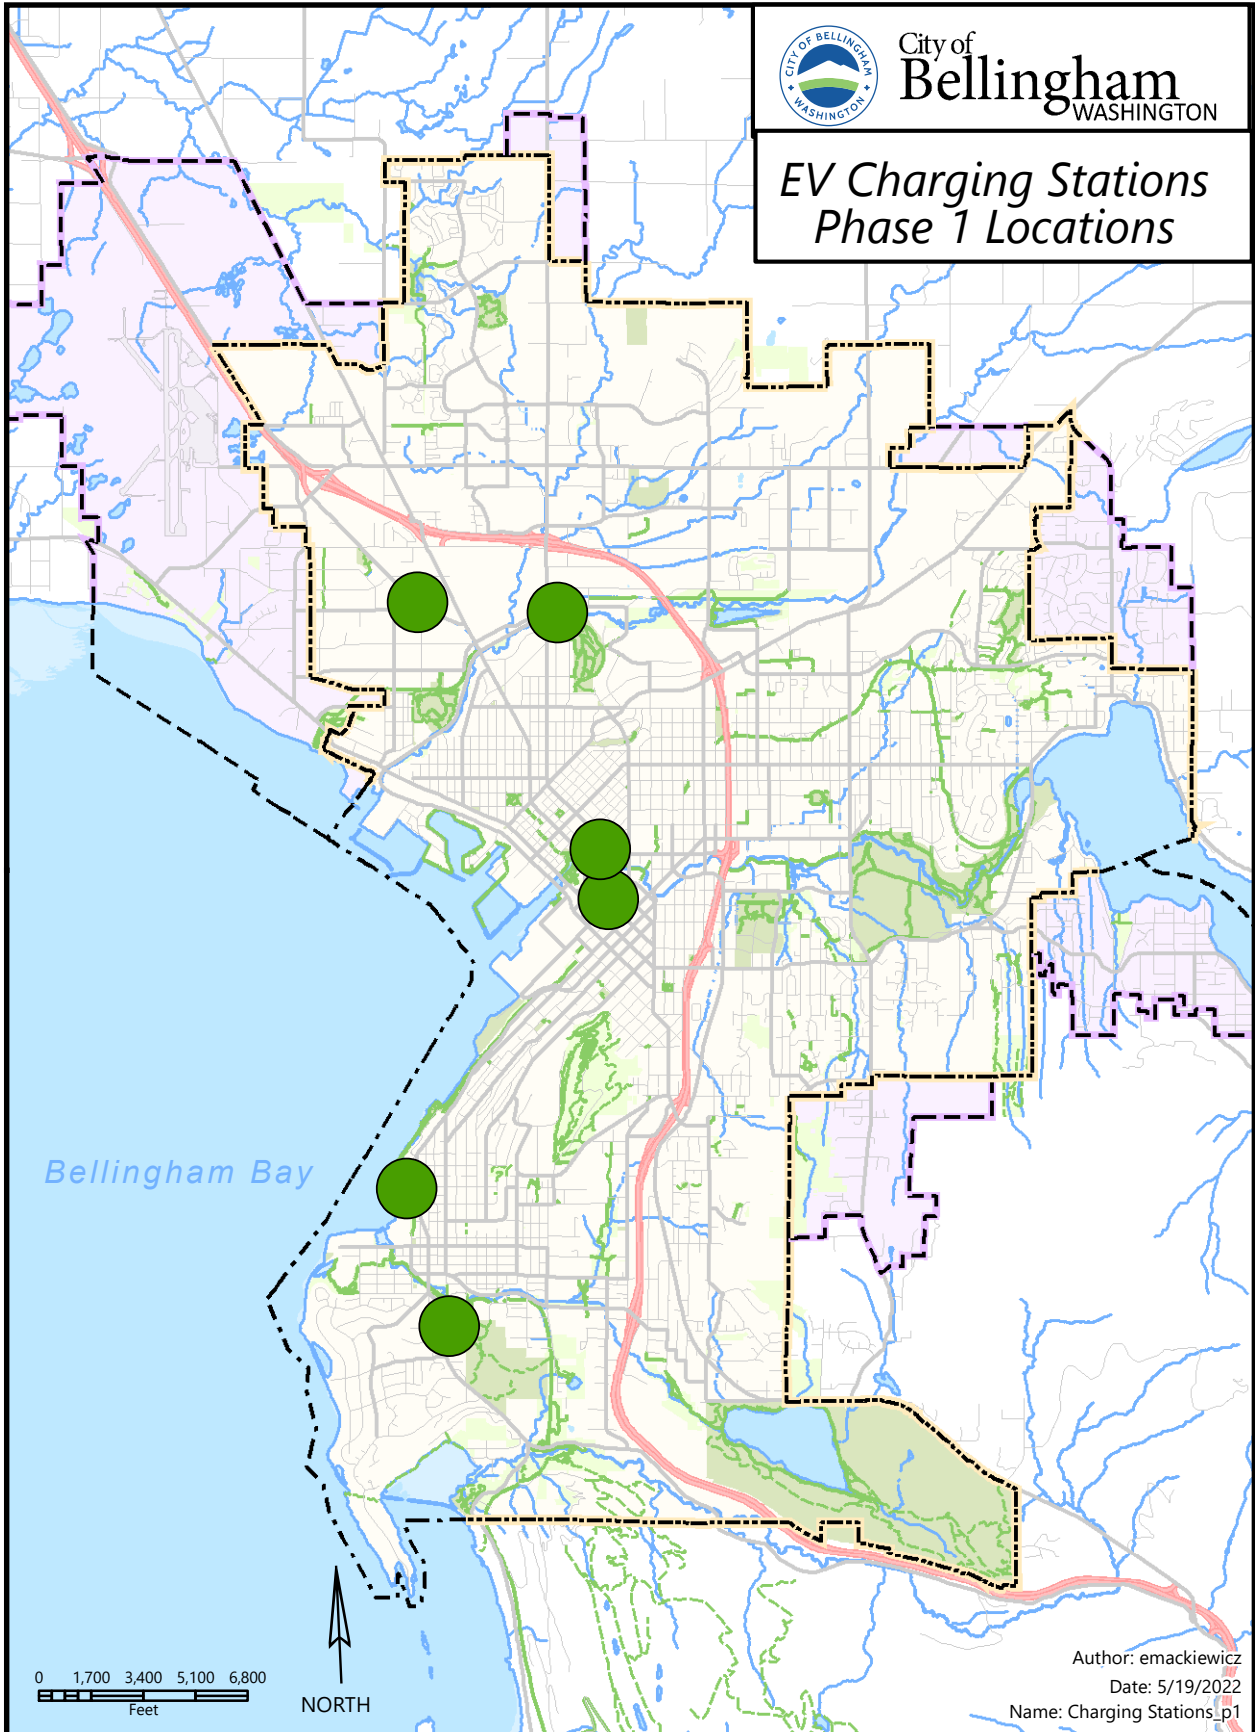

City of
Bellingham
WASHINGTON

EV Charging Stations Phase 1 Locations

0 1,700 3,400 5,100 6,800
Feet

NORTH

Author: emackiewicz
Date: 5/19/2022
Name: Charging Stations_p1