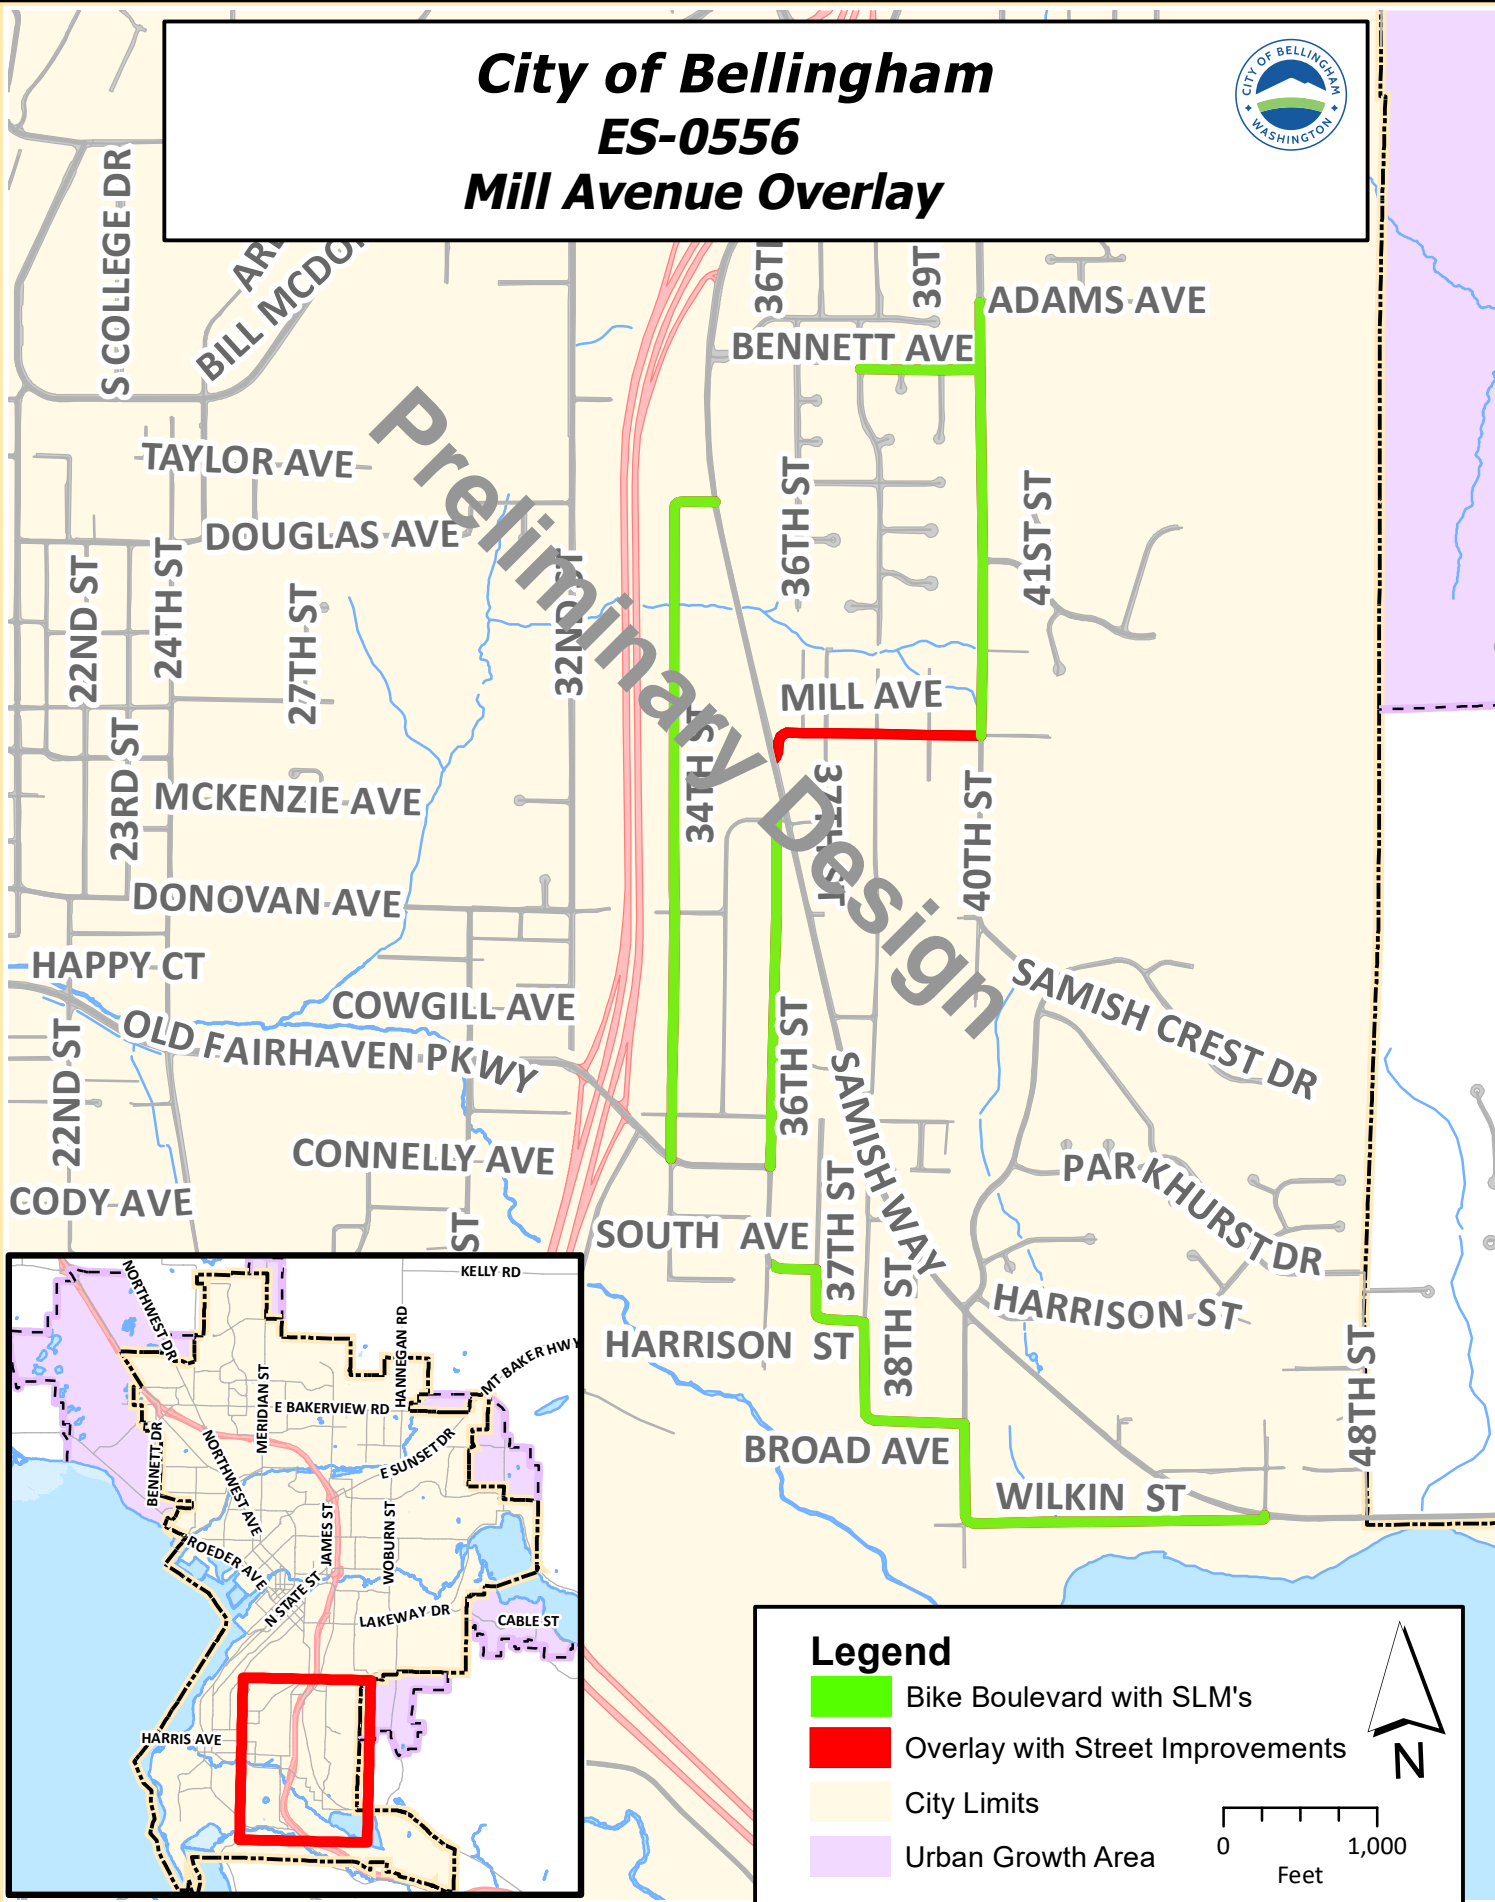

# City of Bellingham

## ES-0556

### Mill Avenue Overlay

**Legend**

- Bike Boulevard with SLM's
- Overlay with Street Improvements
- City Limits
- Urban Growth Area

0 1,000  
Feet