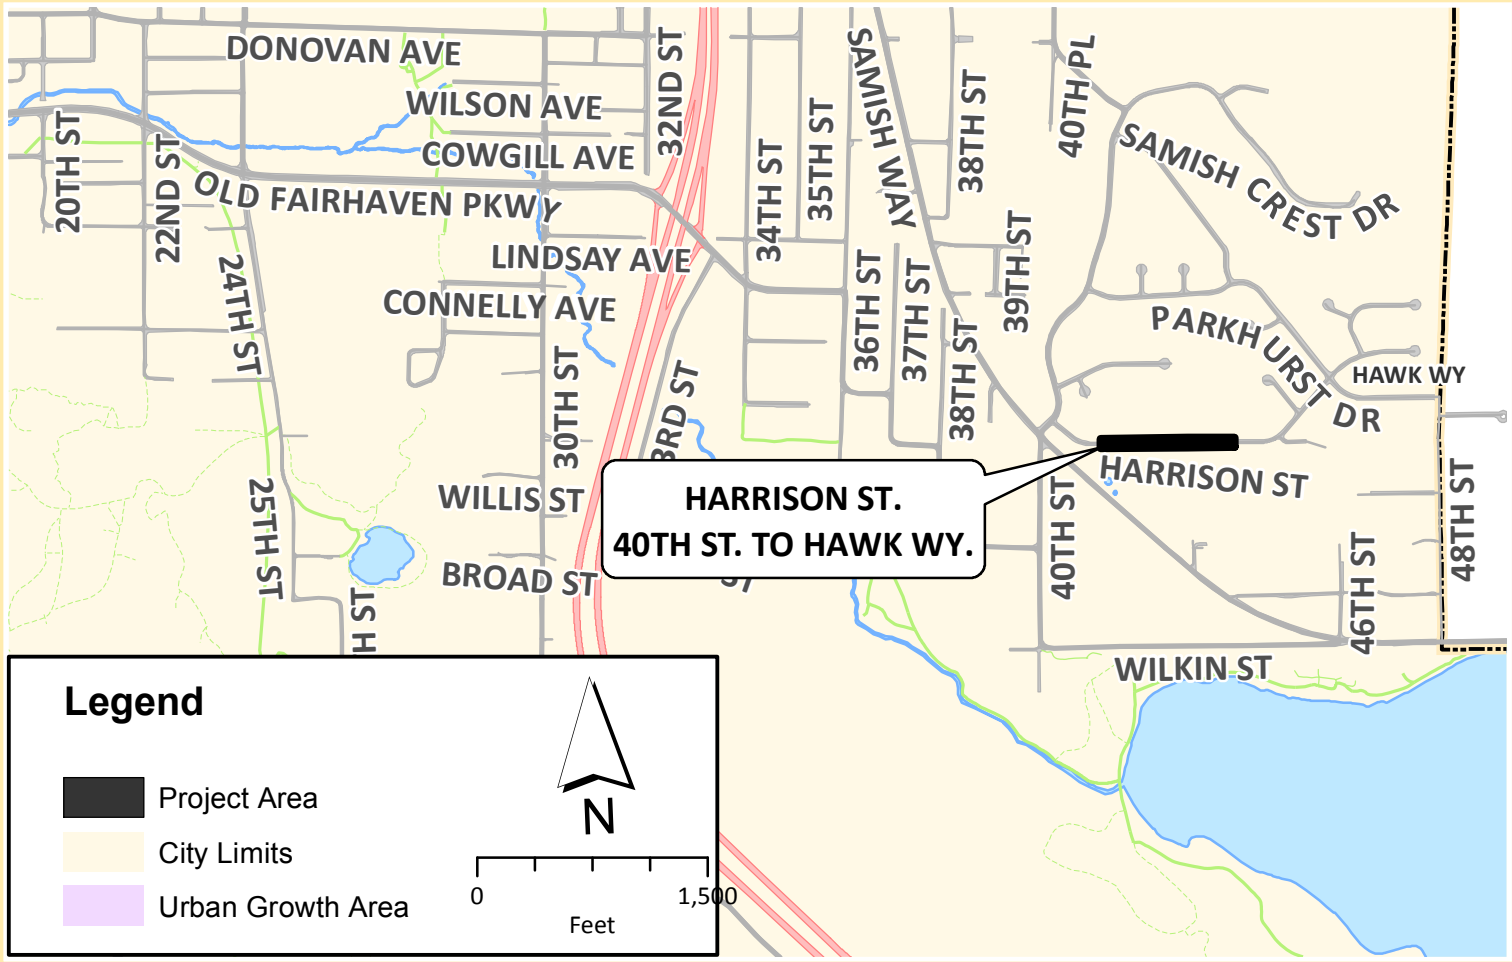

City of Bellingham

ES-0544

2019 Overlay - Harrison St. & James St.

**JAMES STREET
SUNSET DR. TO
WOODSTOCK WY.**

**HARRISON ST.
40TH ST. TO HAWK WY.**

Legend

-  Project Area
-  City Limits
-  Urban Growth Area