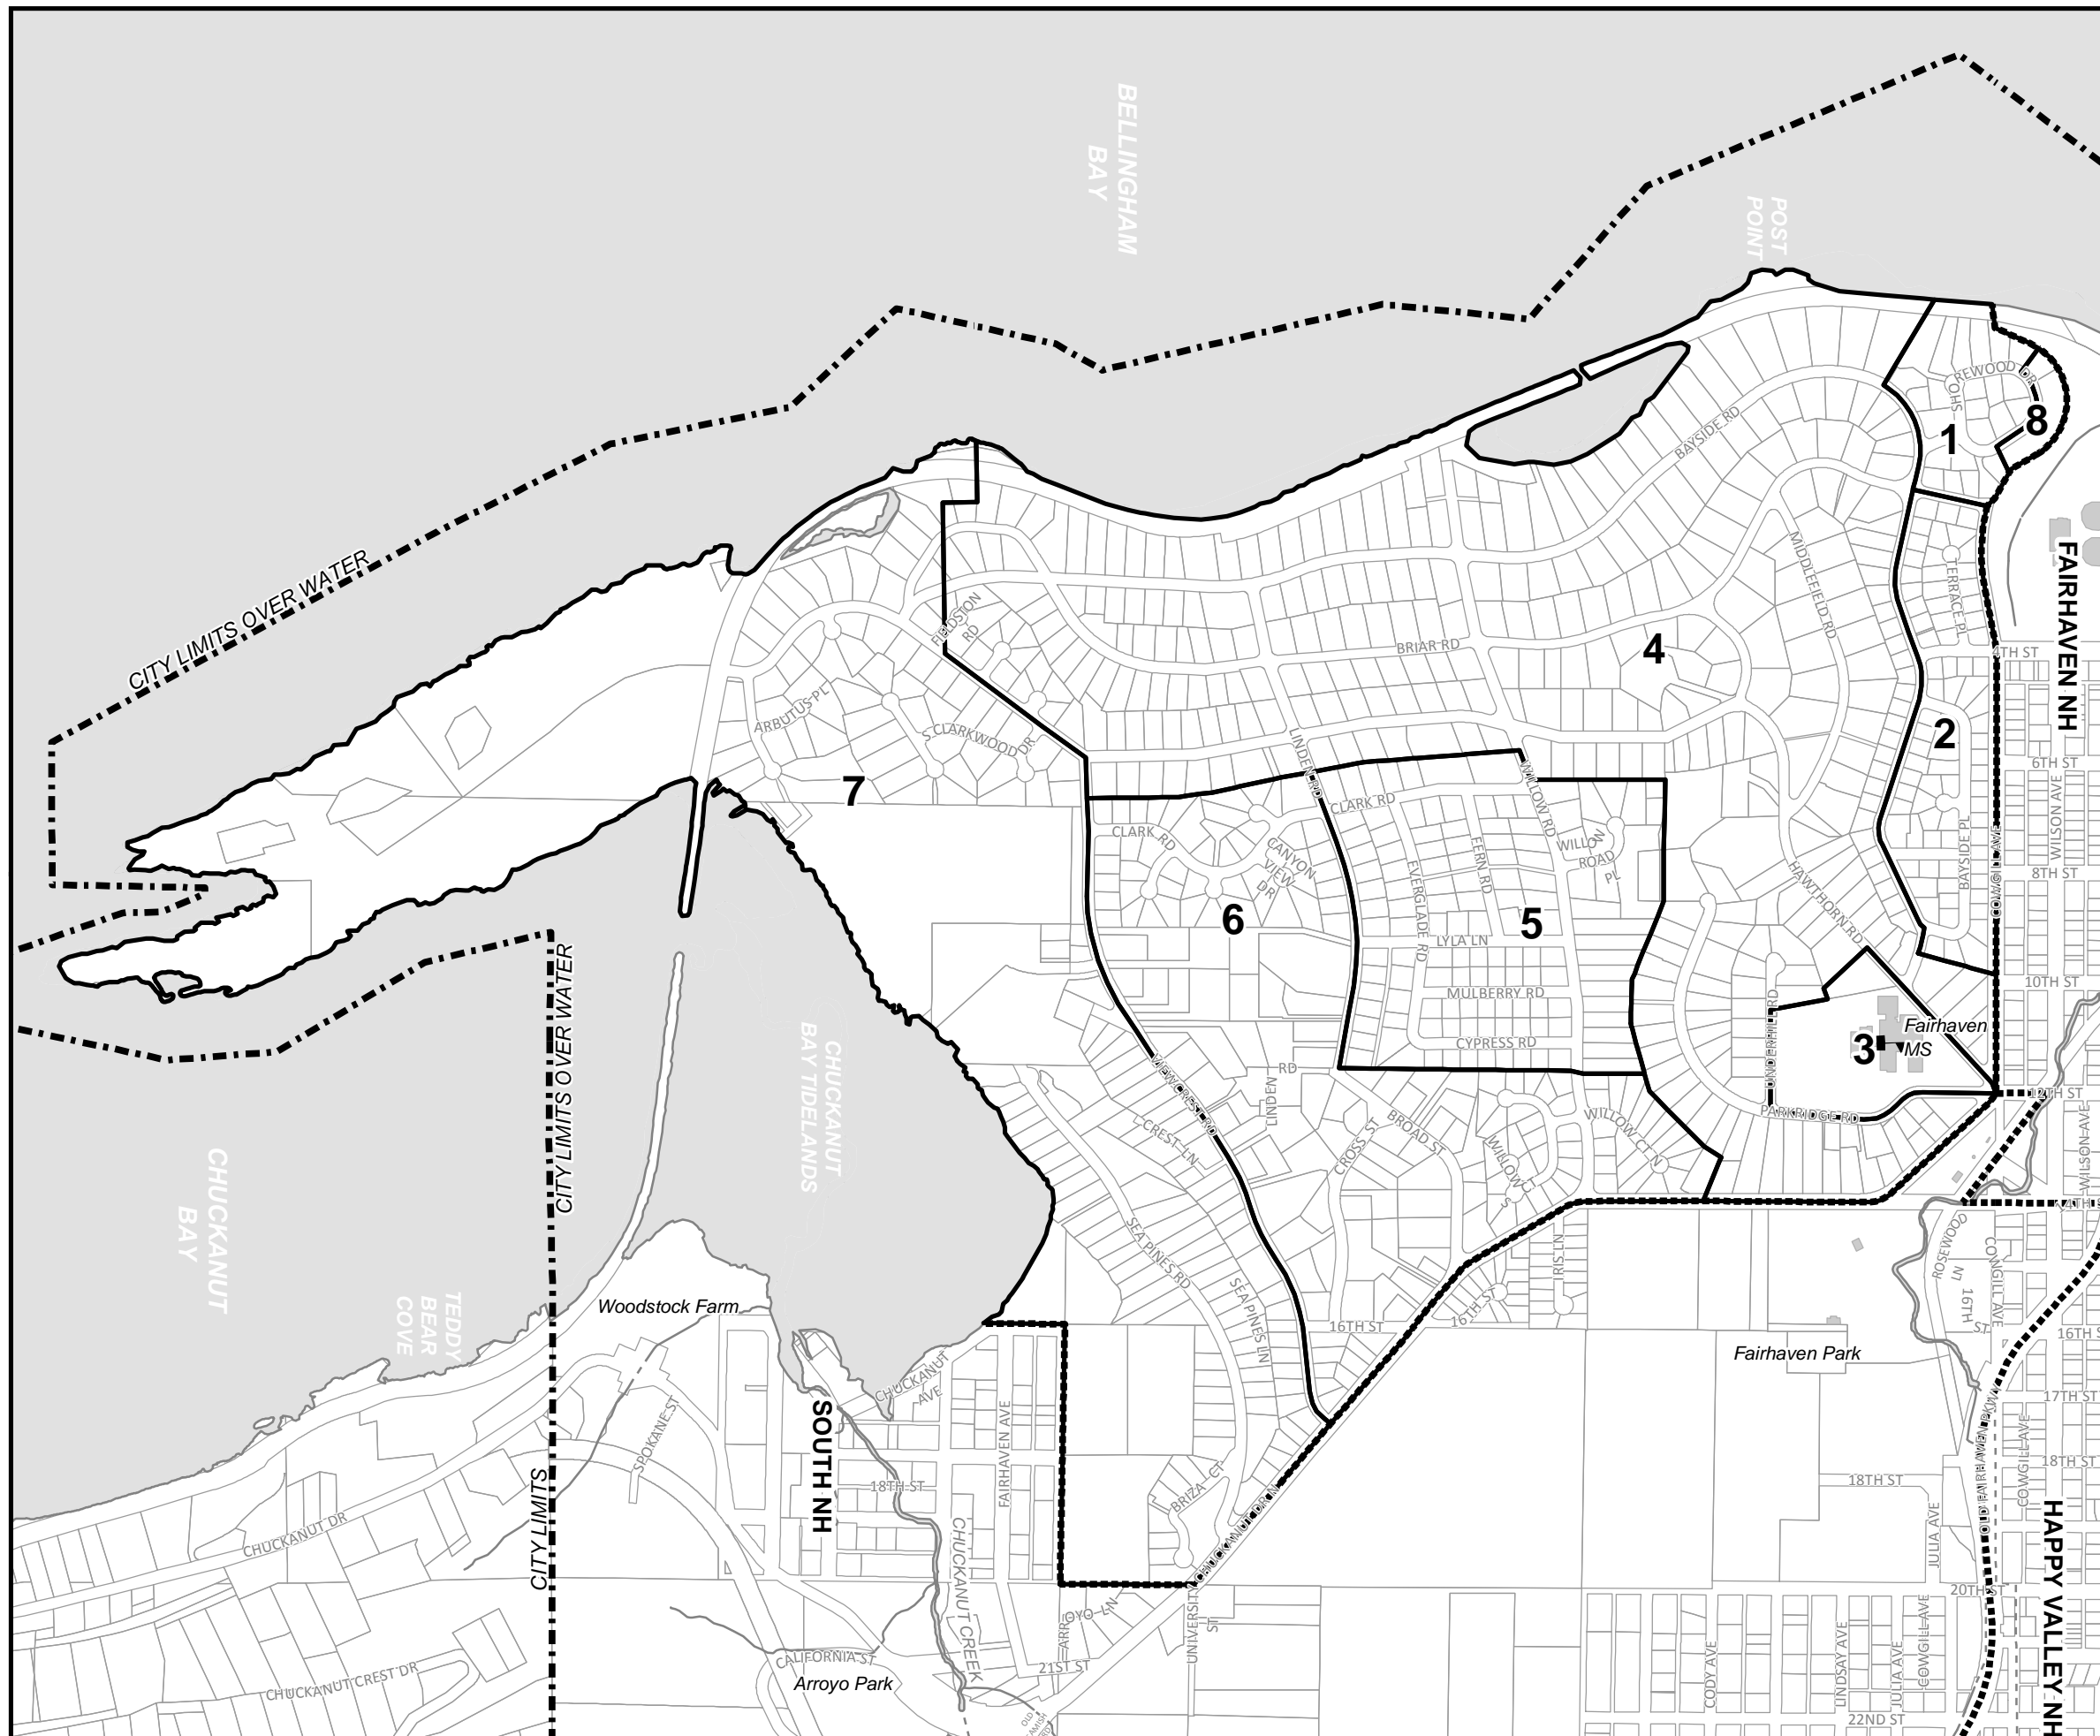

EDGEMOOR NEIGHBORHOOD LAND USE

AREA	COMPREHENSIVE PLAN LAND USE DESIGNATION
1	Single Family Res, Low Density
2	Single Family Res, Med Density
3	Public
4	Single Family Res, Low Density
5	Single Family Res, Low Density
6	Single Family Res, Low Density
7	Single Family Res, Low Density
8	Single Family Res, Low Density