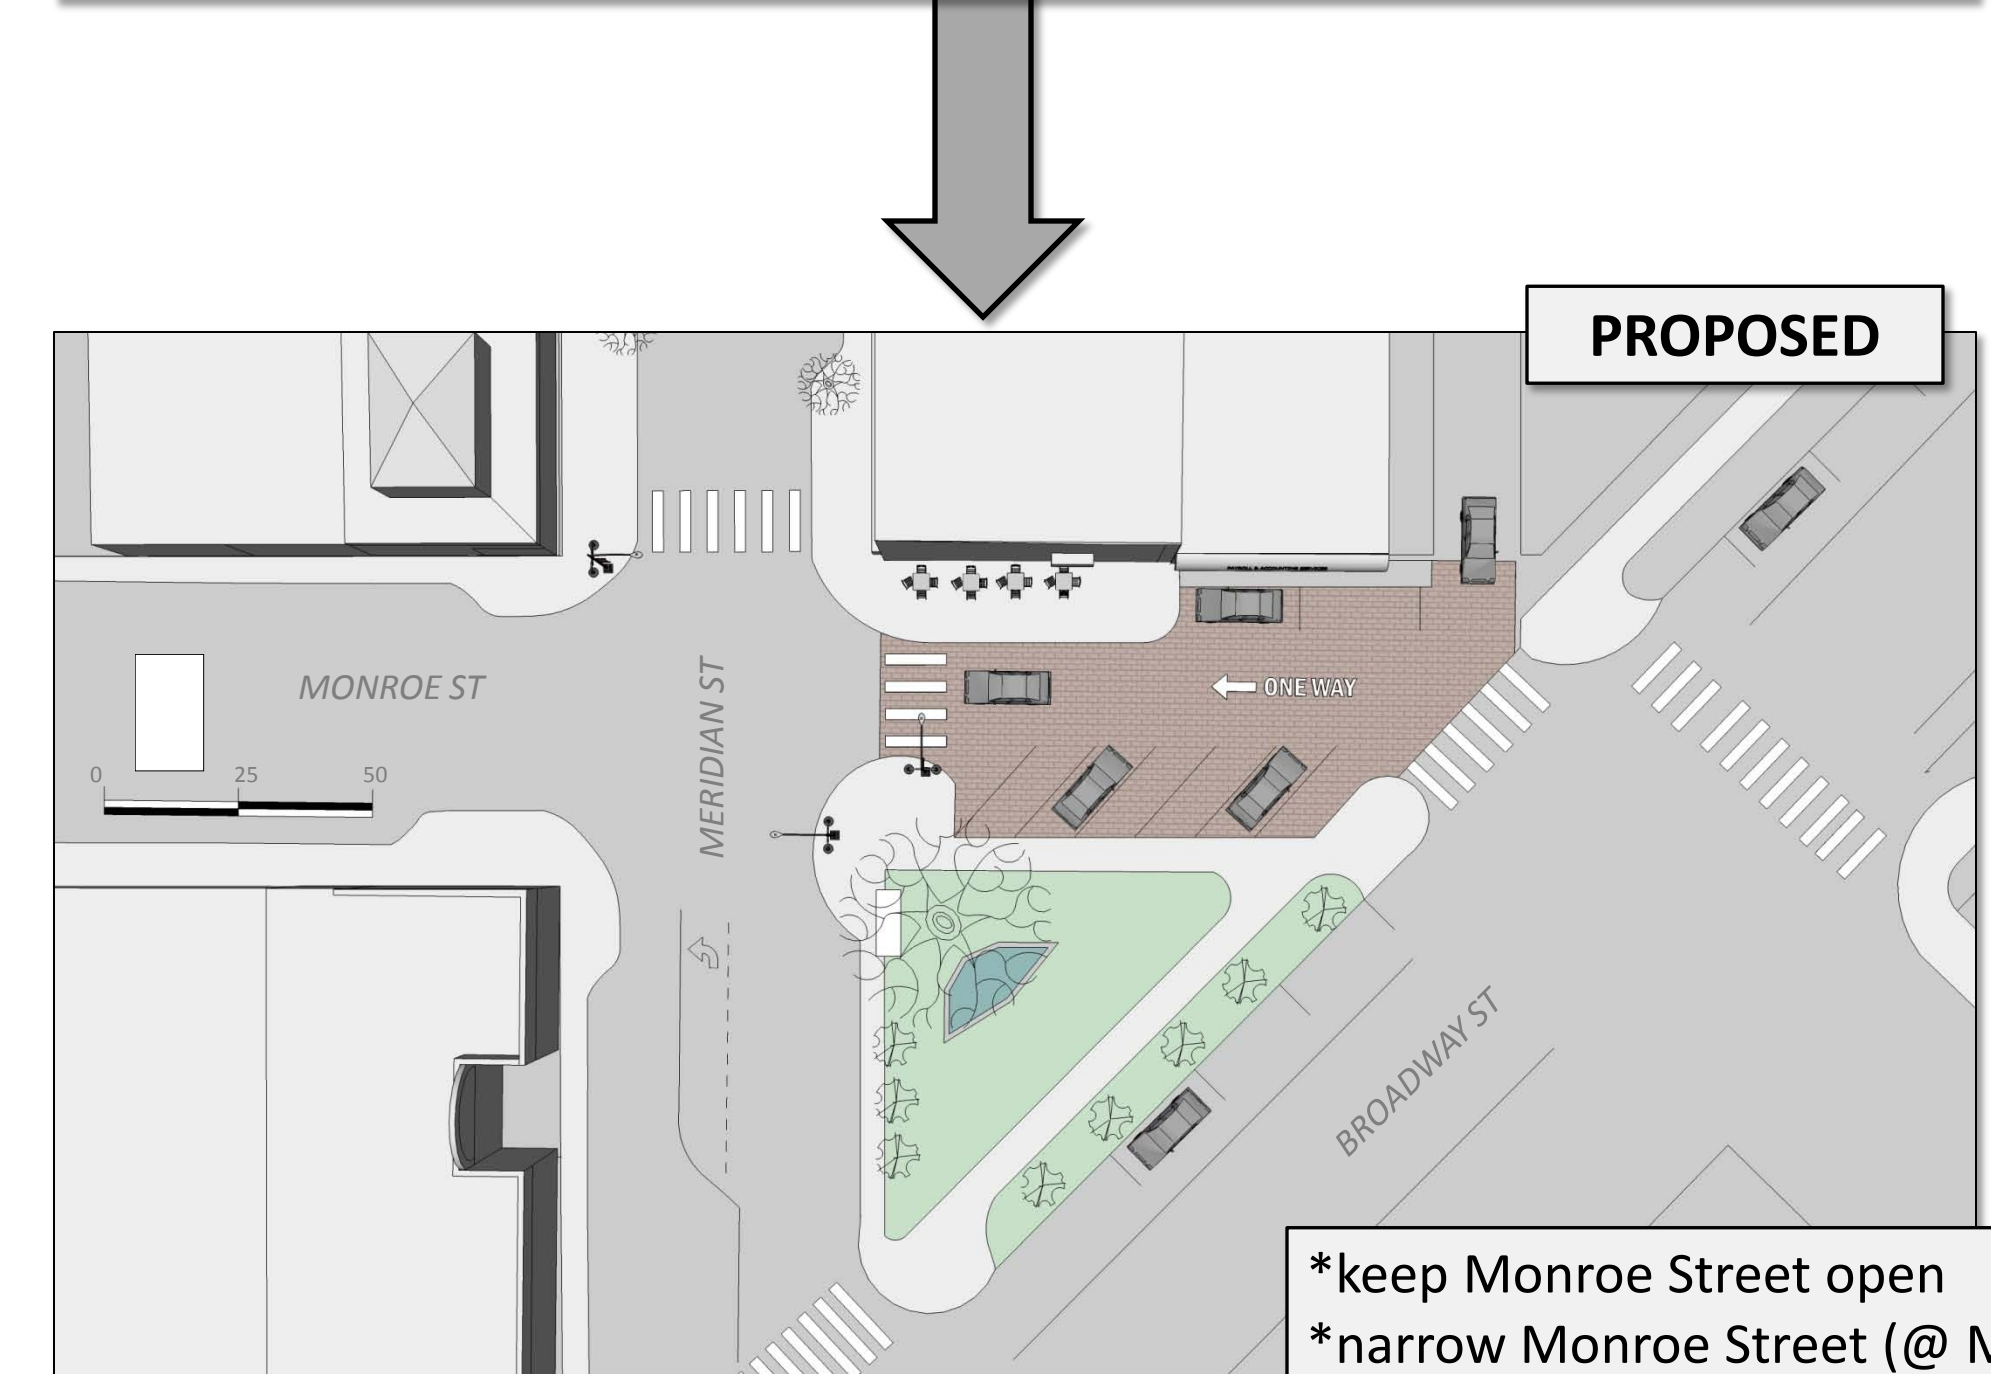

Fountain District Urban Village – FOUNTAIN PLAZA PARK OPTIONS

Goals:

- Improve the FUNCTION of the place
- Provide outdoor dining opportunities
- “Activate” the space
- Make it more of a “peninsula” than an “island”
- Naturalize the place with functional plants and other landscape features and elements
- Add reasons to go to the Plaza Park:
  Informal “performance” platform area
  Community gathering place for three neighborhoods

**PROPOSED
(Monroe Open)**

- *keep Monroe Street open
- *narrow Monroe Street (@ Meridian)with Bulb-outs
- *decorative paving on Monroe Street
- *option for street closure
- *loss of 2 parking spaces to make room for bulb-outs and increased sidewalks (outdoor eating)