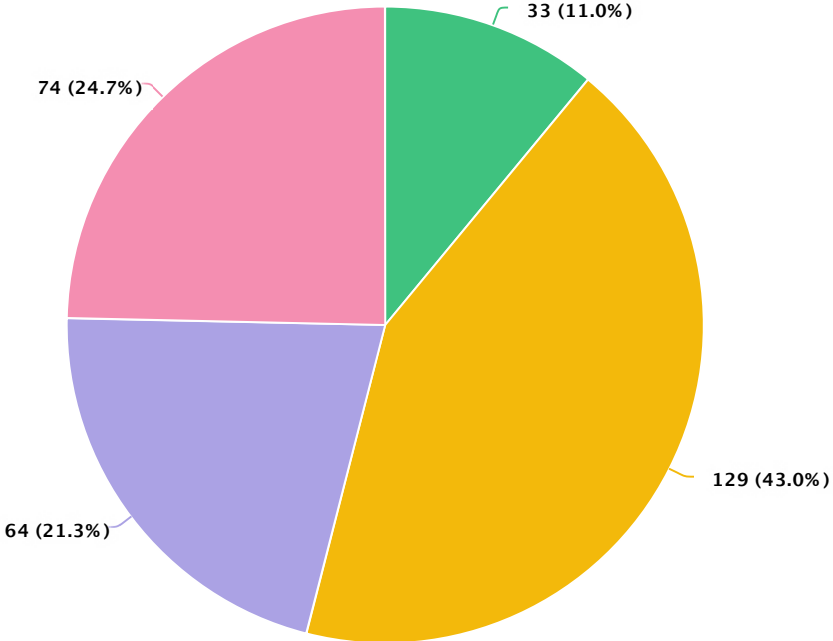

Which park sign do you prefer?

Question options

(Click items to hide)

- Option 1 - Flag Pole Plaza
- Option 2 - Historic monument with lantern
- Option 3 - Single landmark column
- Option 4 - Brick column