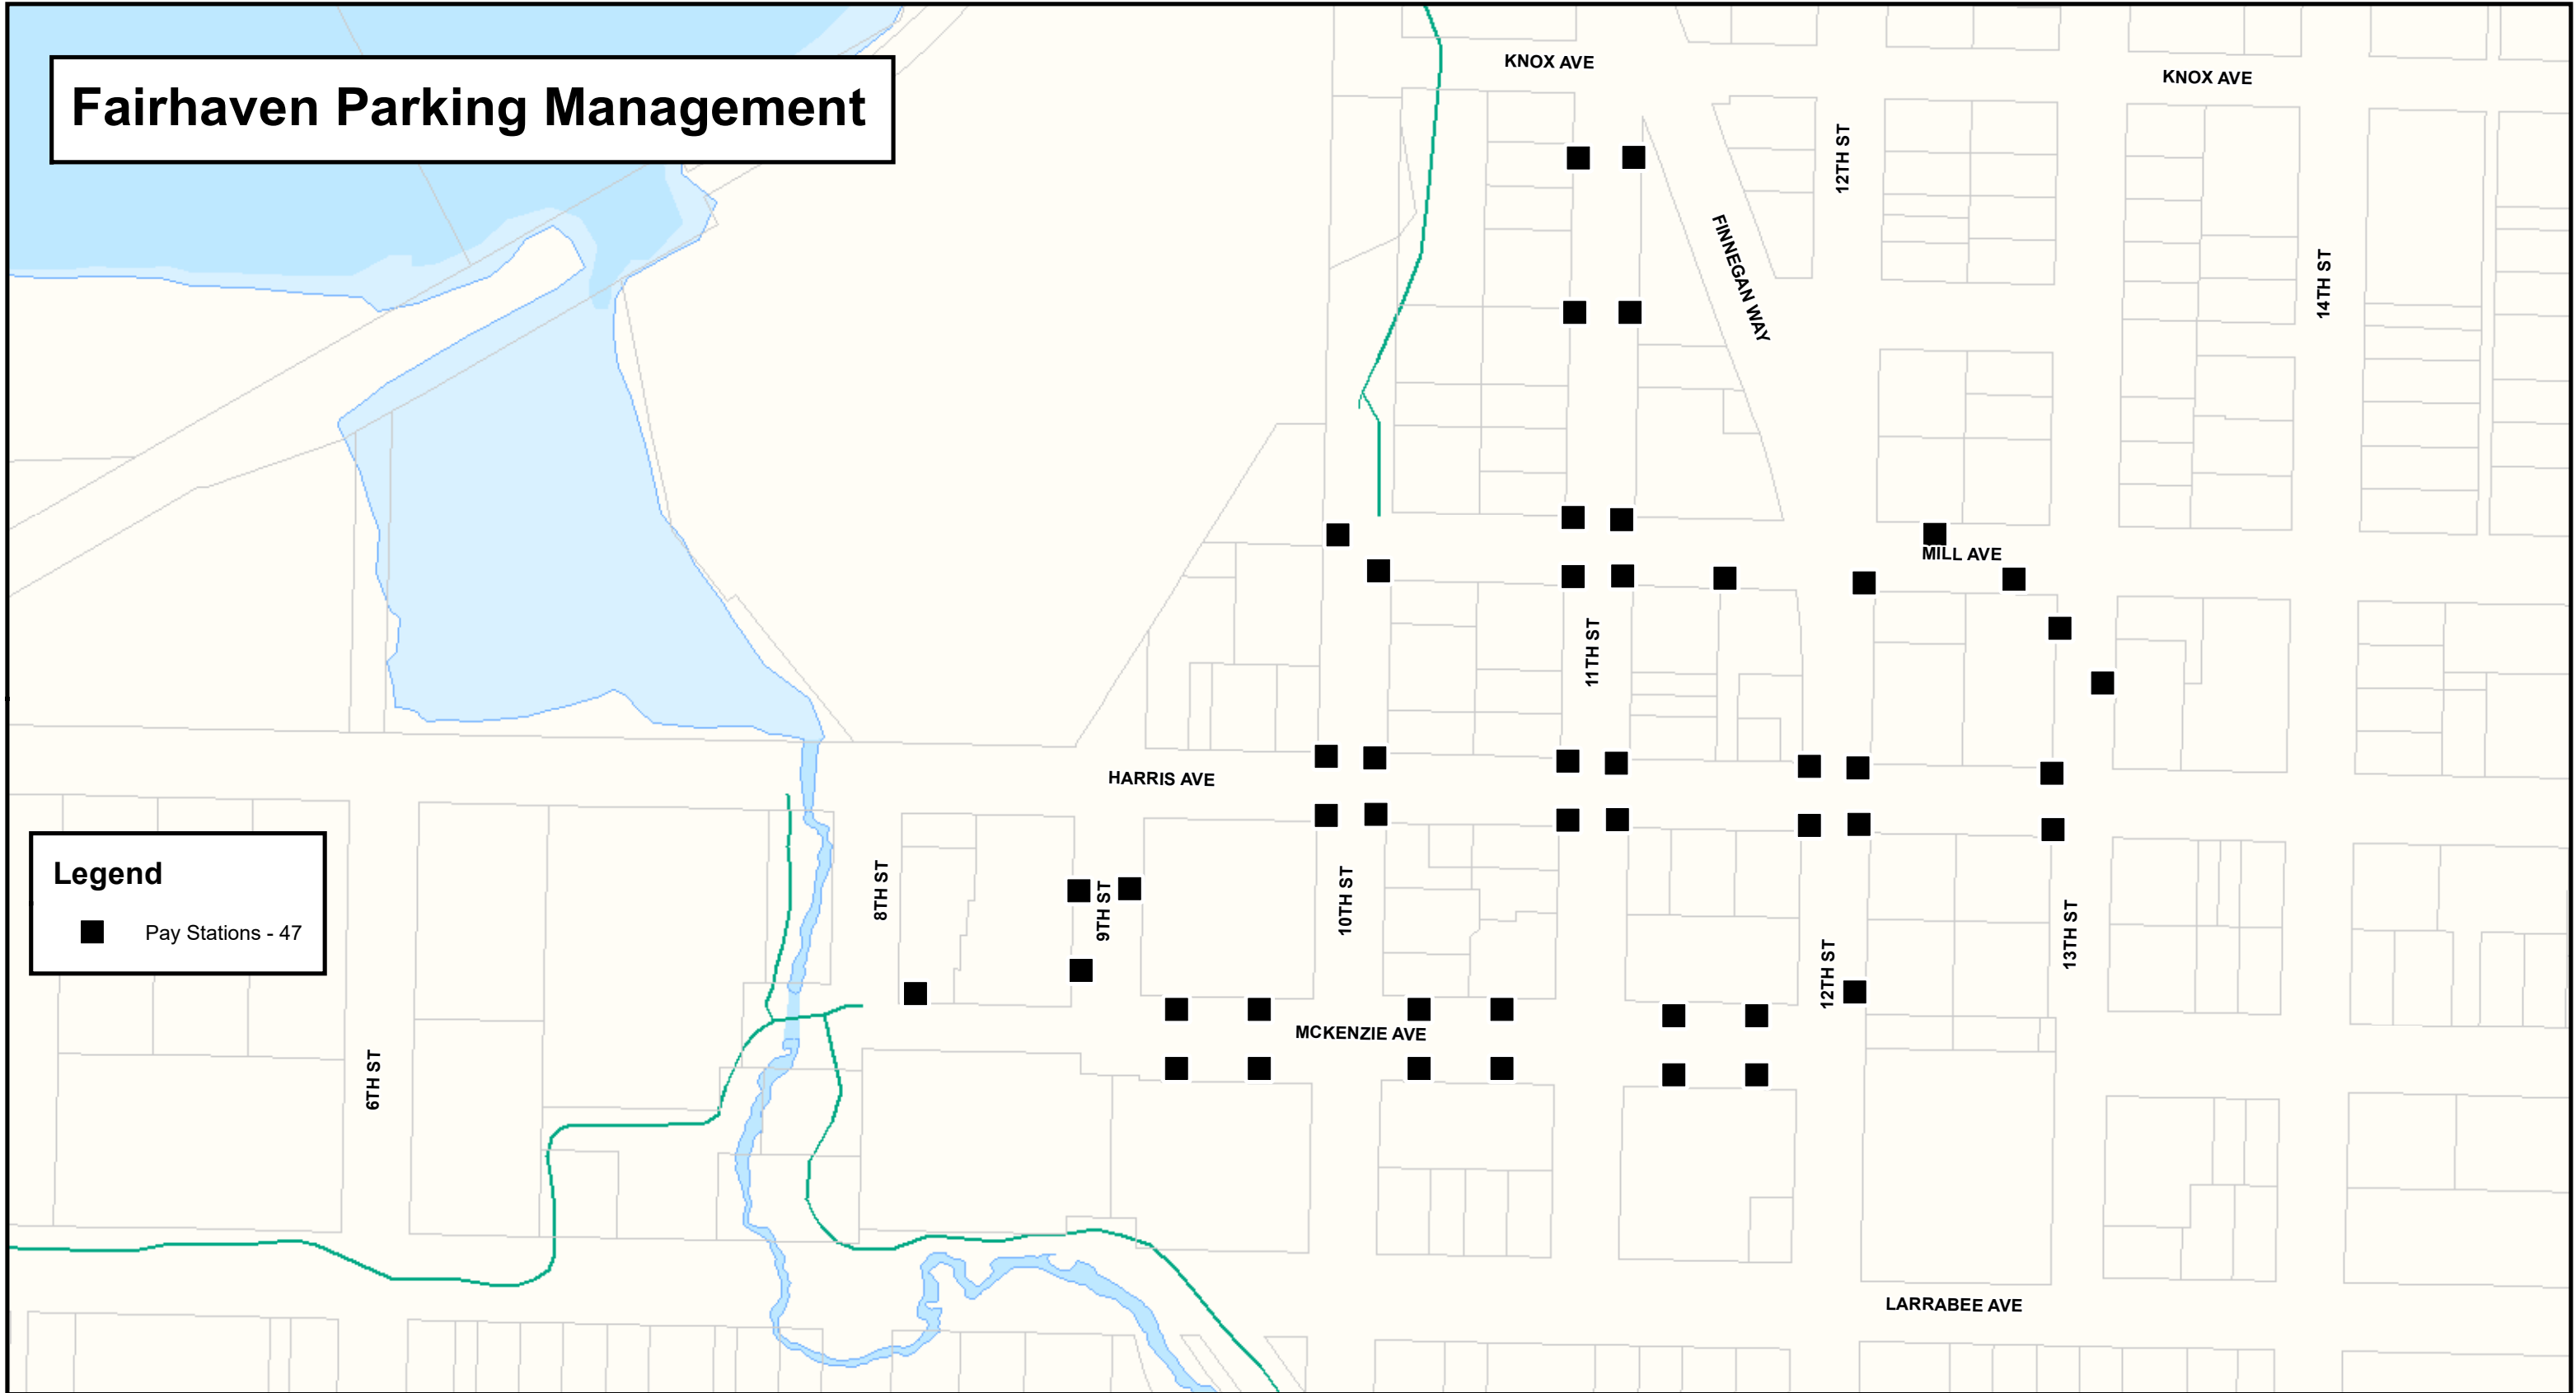

Fairhaven Parking Management

Legend

■ Pay Stations - 47

The City of Bellingham has compiled this information for its own use and is not responsible for any use of this information by others. The information found herein is provided simply as a courtesy to the public and is not intended for any third party use in any official, professional or other authoritative capacity. Persons using this information do so at their own risk and by such use agree to defend, indemnify and hold harmless the City of Bellingham as to any claims, damages, liability, losses or suits arising out of such use.