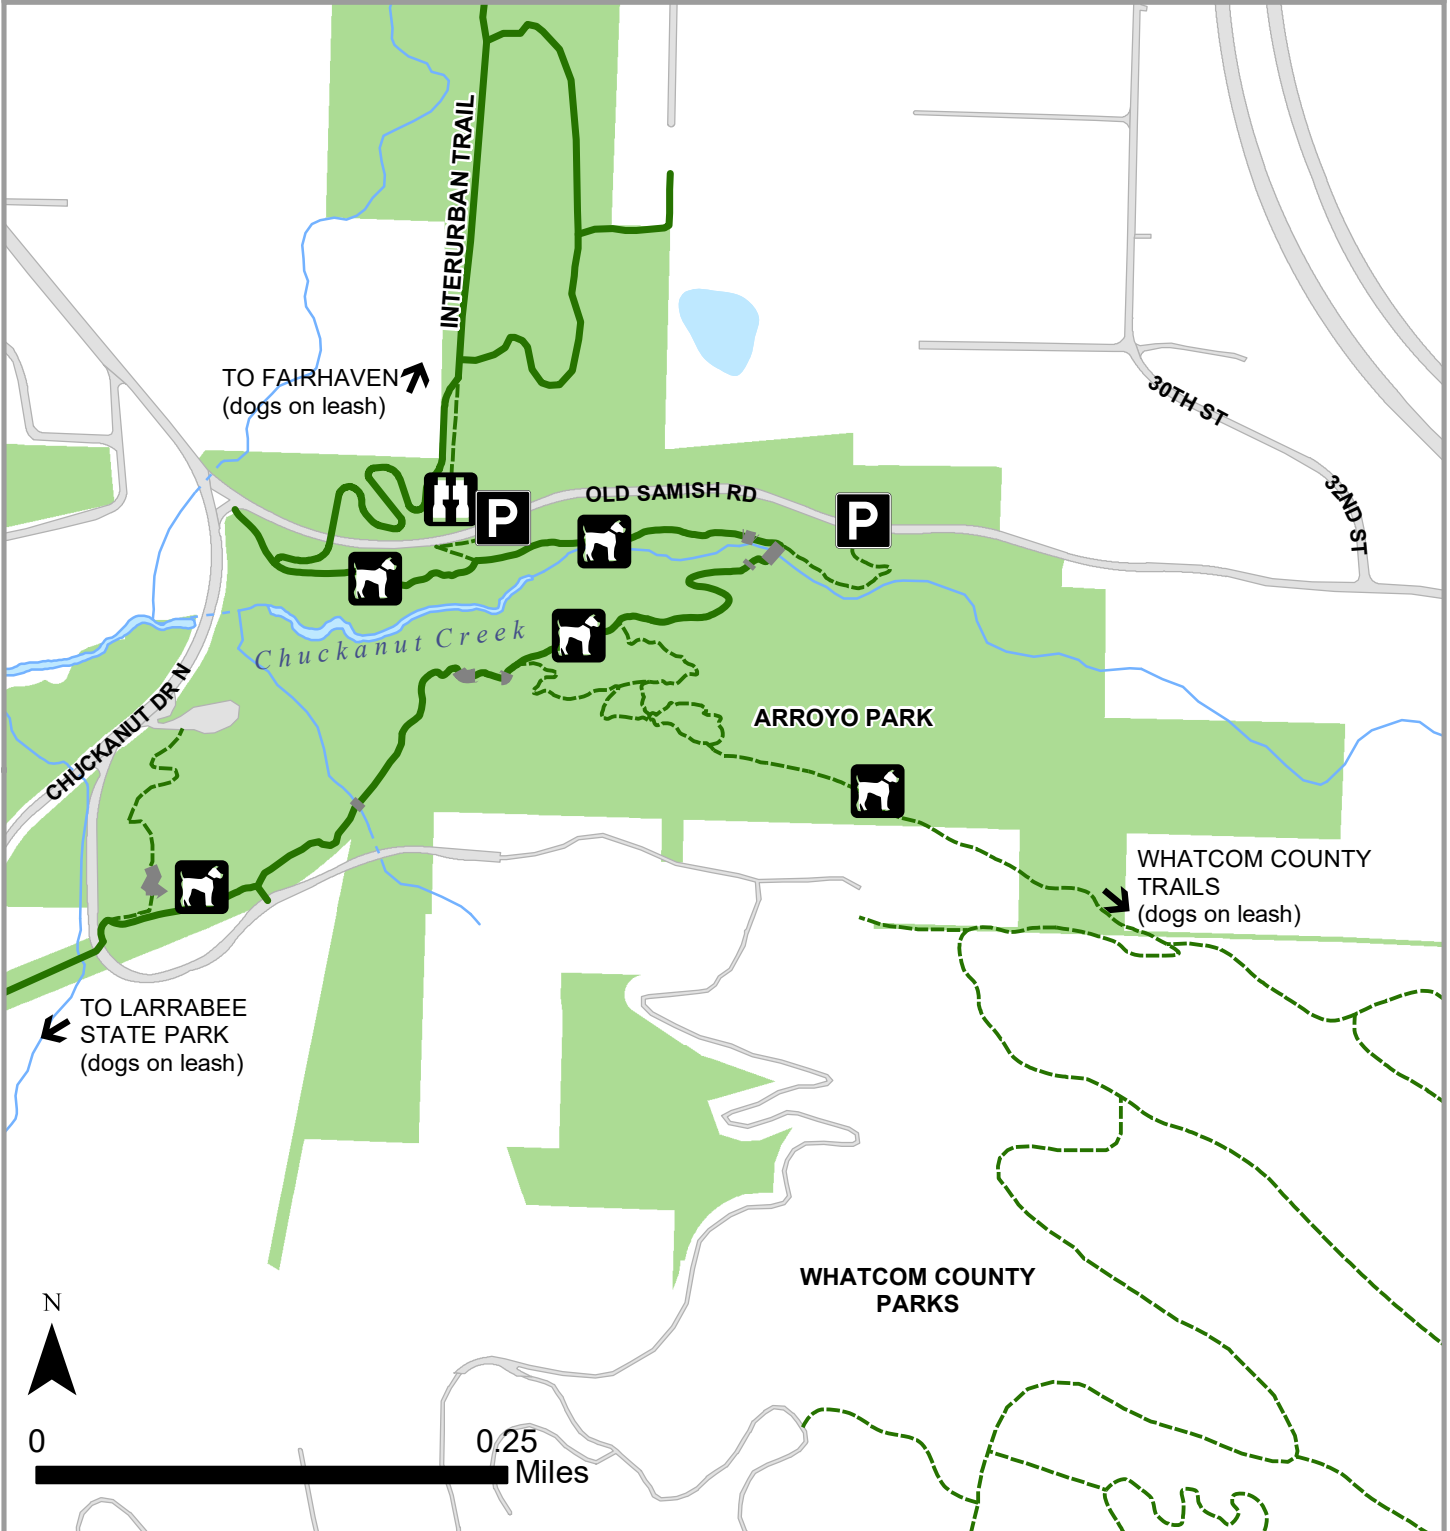

10a. Interurban Trail & Arroyo Park Detail

-  Primary Trail
-  Minor Trail
-  Bridges
-  Parking
-  Viewpoint
-  Dog off leash area
Arroyo Park trails only

Bellingham Parks and Recreation
 (360) 778-7000
 parks@cob.org
 www.cob.org