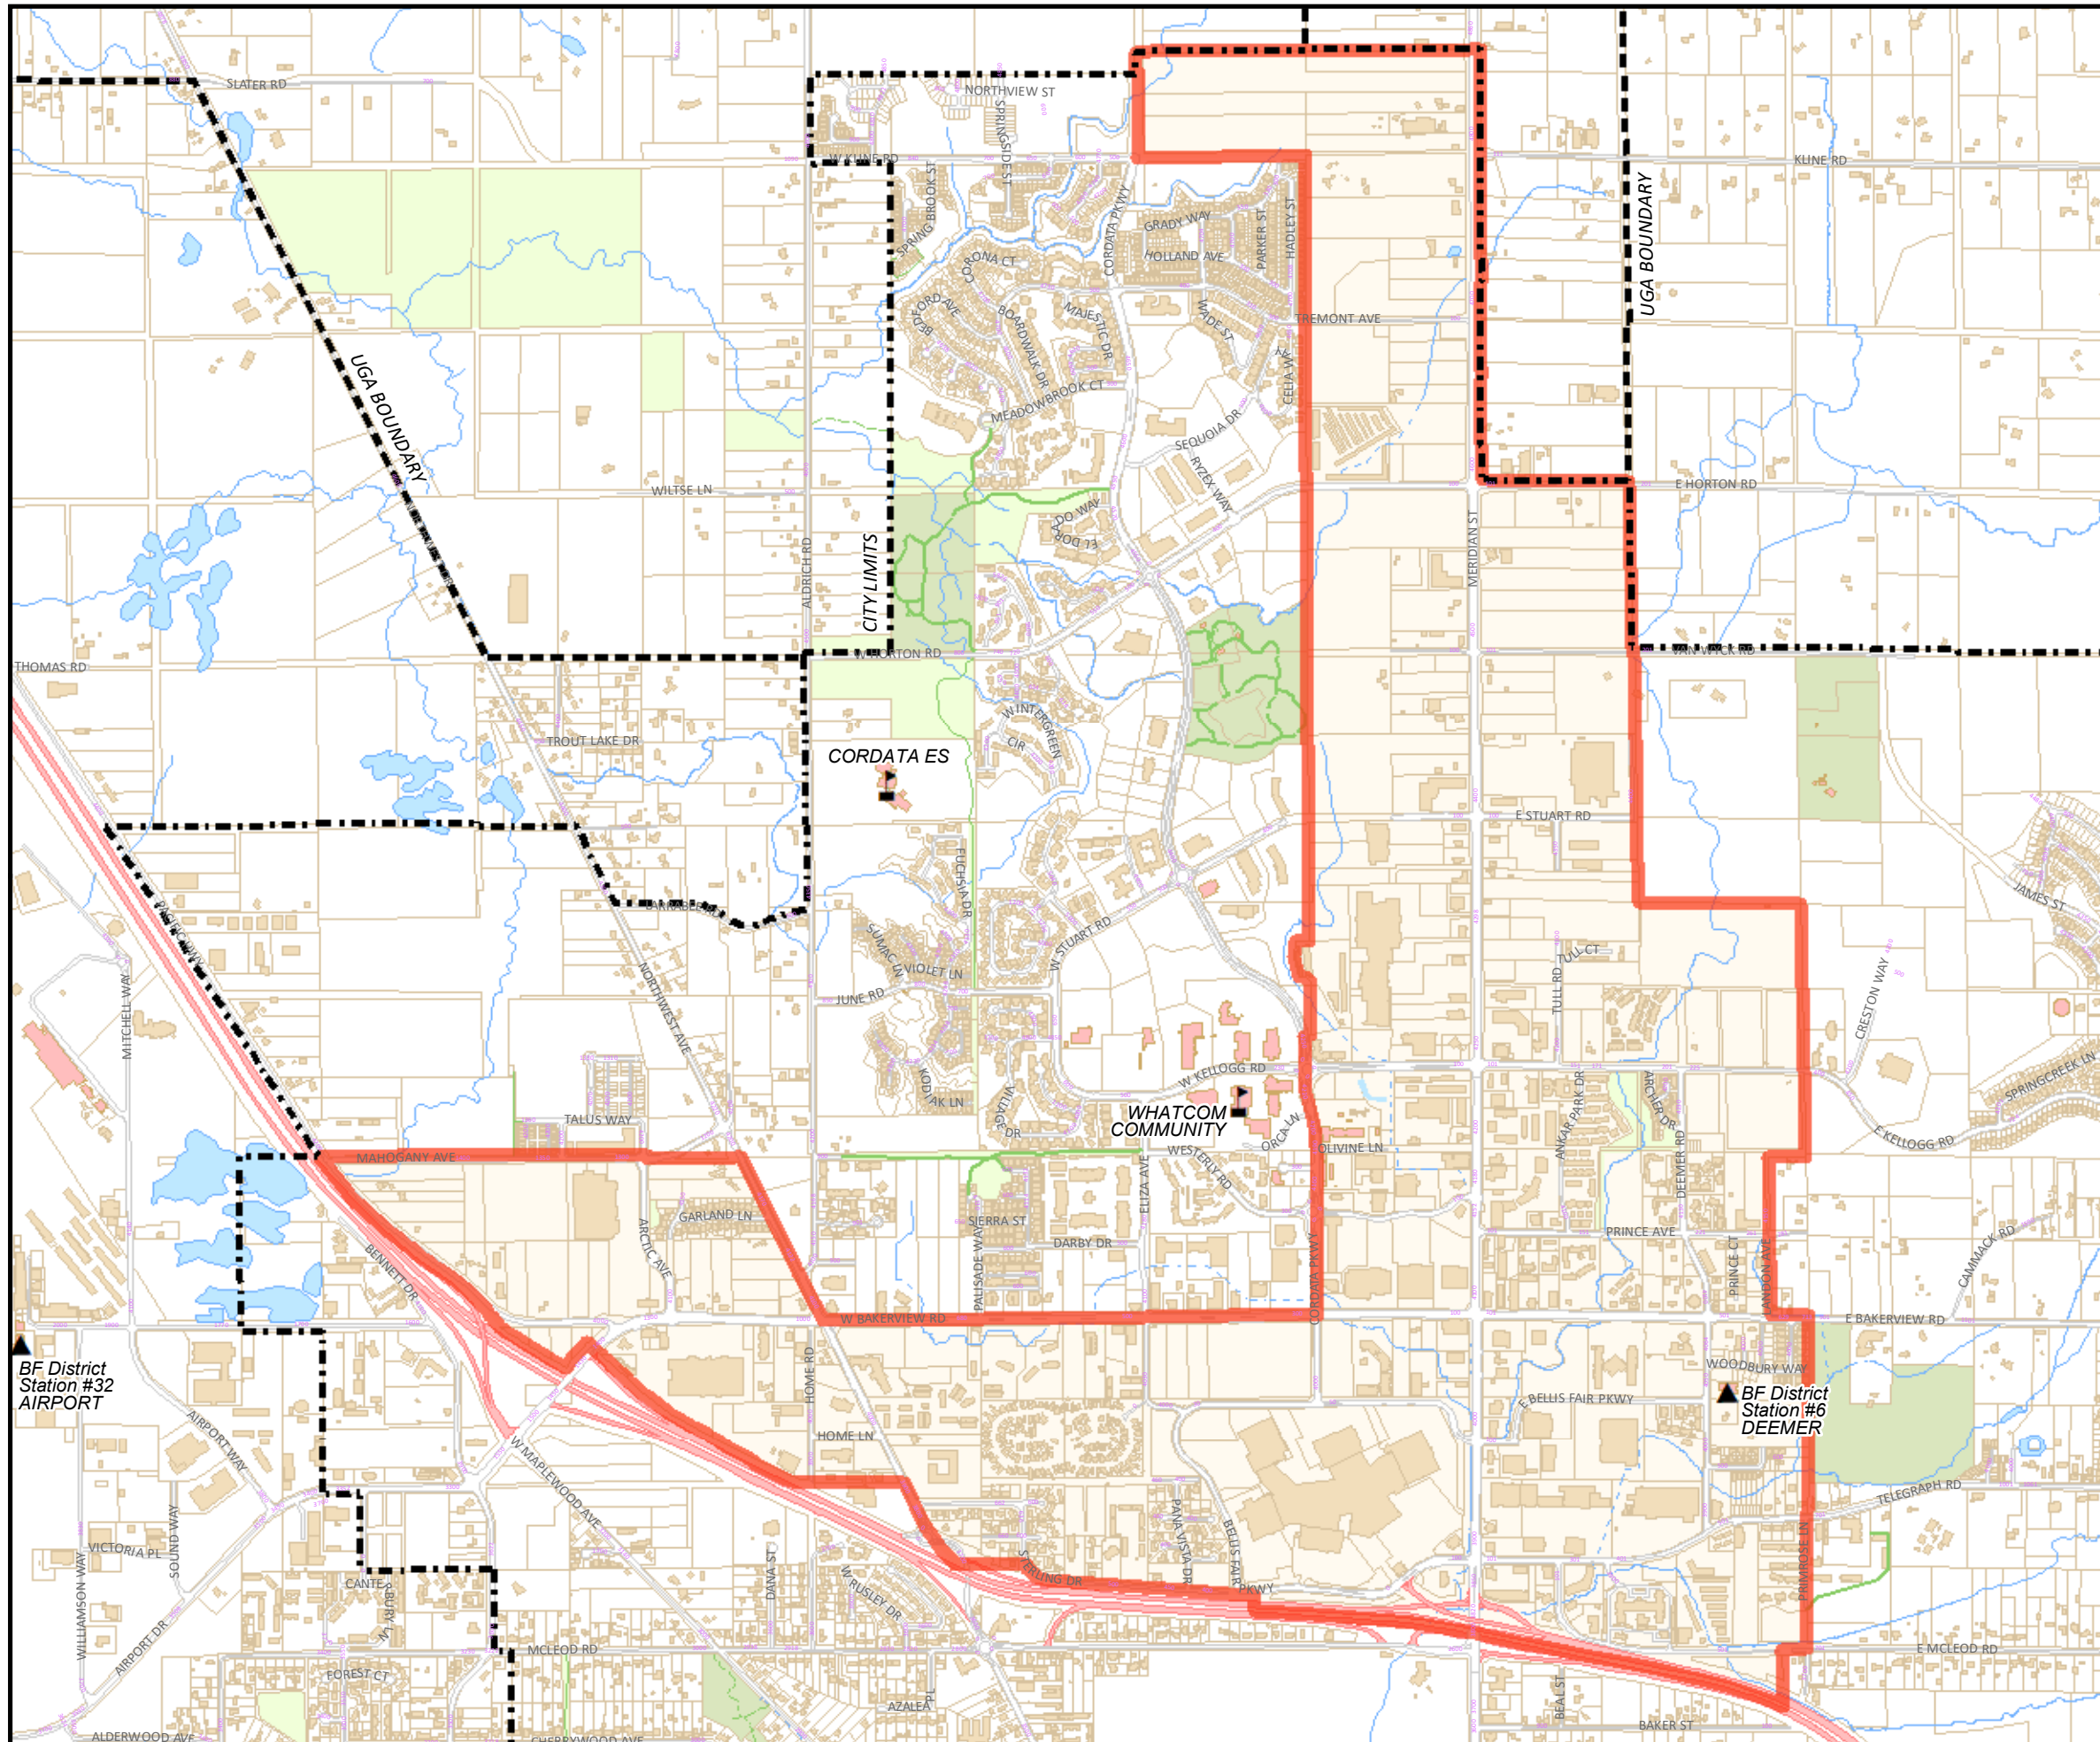

MERIDIAN NEIGHBORHOOD BASEMAP

-  City Limits
-  Urban Growth Bndy.
-  Neighborhood Bndy.
-  Tax Parcels
-  Public Buildings
-  Buildings
-  Parks
-  Open Space
-  Streams

0 830 1,660 2,490 3,320 Feet

The City of Bellingham has compiled this information for its own use and is not responsible for any use of this information by others. The information found herein is provided simply as a courtesy to the public and is not intended for any third party use in any official, professional or other authoritative capacity. Persons using this information do so at their own risk and by such use agree to defend, indemnify and hold harmless the City of Bellingham as to any claims, damages, liability, losses or suits arising out of such use.