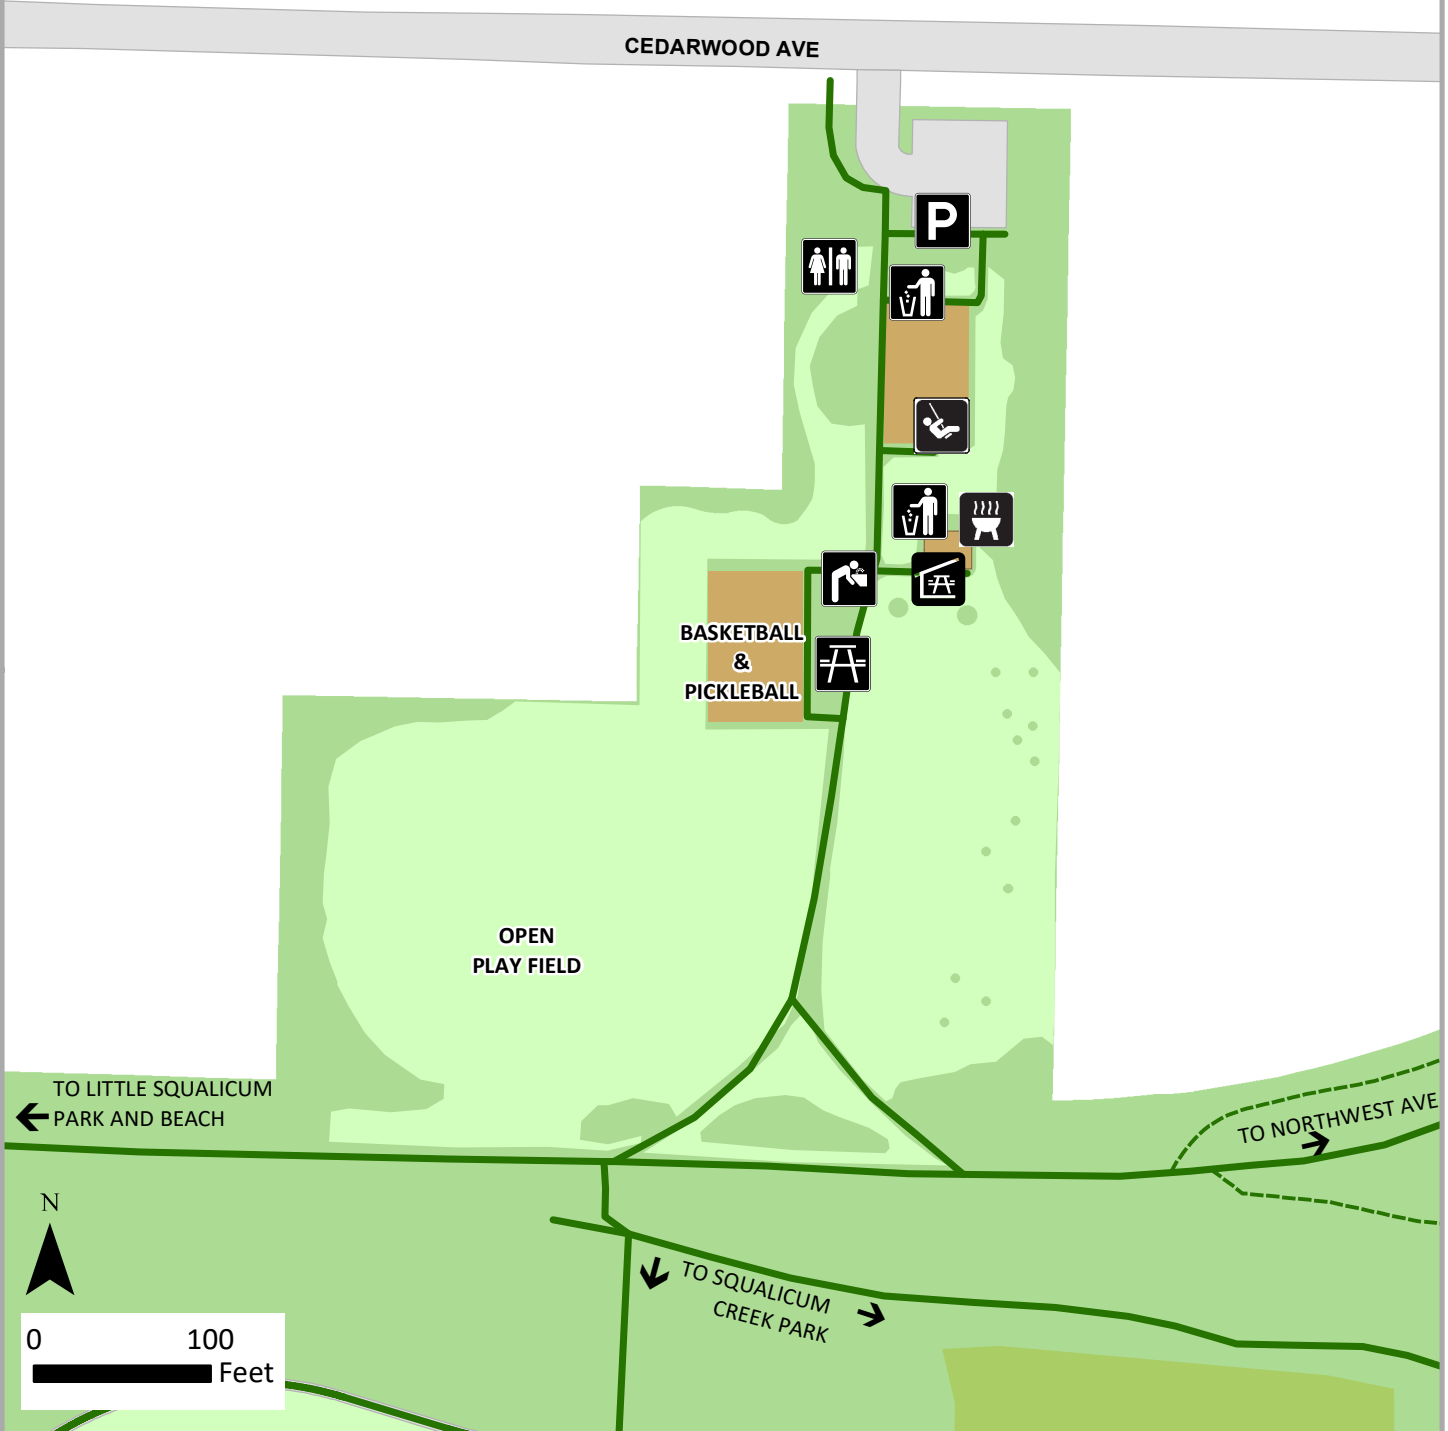

3 Birchwood Park, 2705 Cedarwood Avenue

-  Primary Trail
-  Minor Trail
-  Bridges
-  Parking
-  Playground
-  Restroom
-  Grill/BBQ
-  Picnic area
-  Picnic shelter
-  Drinking fountain
-  Trash receptacle